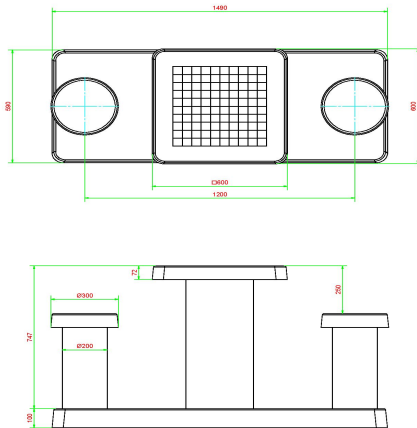

HeBlad
www.HeBlad.com
GT.CK.2
Gewicht ± 490 KG.

Specifications Checkers/Drafts Table Natural Concrete (2P)

Product code	GT.CK.2	Tabletop thickness	7 cm
Colour	Natural concrete	Height tabletop	75 cm
Dimensions (L x W x H)	149 x 59 x 85 cm	Seat height	50 cm
Dimensions tabletop (L x W)	60 x 60 cm	Dimensions base plate (L x W x H)	60 x 100 x 10 cm
Game dimensions	41,5 x 41,5 cm	Weight	425 kg

Related products

Our products are delivered from our factory in the Netherlands.