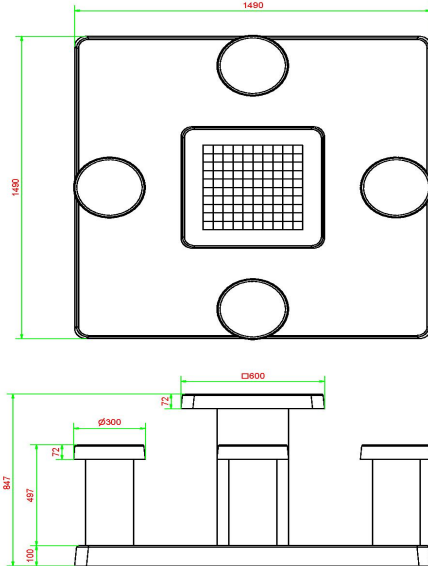

HeBlad
www.HeBlad.com
GT.CK.AB4
± 900 KG.

Specifications Checkers/Drafts Table Anthracite-Concrete (4P)

Product code	GT.CK.AB4	Tabletop thickness	7 cm
Colour	Anthracite concrete	Height tabletop	75 cm
Dimensions (L x W x H)	149 x 149 x 85 cm	Seat height	50 cm
Dimensions tabletop (L x W)	60 x 60 cm	Dimensions base plate (L x W x H)	149 x 10 cm
Game dimensions	41,5 x 41,5 cm	Weight	900 kg

Related products

Our products are delivered from our factory in the Netherlands.