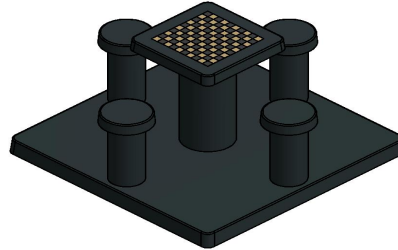

HeBlad
www.HeBlad.com
GT.CK.AB4
± 900 KG.

Specifications Checkers/Drafts Table Anthracite-Concrete (4P)

Product code	GT.CK.AB4	Tabletop thickness	7 cm
Colour	Anthracite concrete	Height tabletop	75 cm
Dimensions (L x W x H)	149 x 149 x 85 cm	Seat height	50 cm
Dimensions tabletop (L x W)	60 x 60 cm	Dimensions base plate (L x W x H)	149 x 10 cm
Game dimensions	41,5 x 41,5 cm	Weight	900 kg