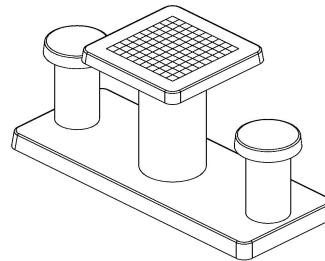

head office address

HeBlad BV

Diamantweg 22
NL - 5527 LC Hapert

to this ping pong table. All products are cast from concrete and are insensitive to extreme weather conditions and vandalism. Do you want to expand your game tables with a nice picnic set or do you want to install a concrete bench as an extension to your foot volleyball table? If you have the space, nothing should hold you back. Contact us and we will discuss your options.

HeBlad
www.HeBlad.com
GT.CK.AB2
Gewicht ± 490 KG.

Specifications Checkers/Drafts Table Anthracite-Concrete (2P)

Product code	GT.CK.AB2	Tabletop thickness	7 cm
Colour	Anthracite concrete	Height tabletop	75 cm
Dimensions (L x W x H)	149 x 59 x 85 cm	Seat height	50 cm
Dimensions tabletop (L x W)	60 x 60 cm	Dimensions base plate (L x W x H)	60 x 60 x 10 cm
Game dimensions	41,5 x 41,5 cm	Weight	425 kg