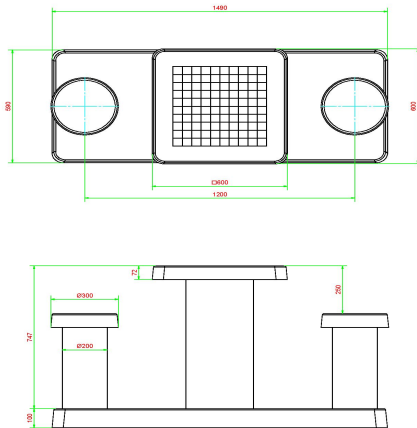

head office address

HeBlad BV

Diamantweg 22
NL - 5527 LC Hapert

to this ping pong table. All products are cast from concrete and are insensitive to extreme weather conditions and vandalism. Do you want to expand your game tables with a nice picnic set or do you want to install a concrete bench as an extension to your foot volleyball table? If you have the space, nothing should hold you back. Contact us and we will discuss your options.

HeBlad
www.HeBlad.com
GT.CK.AB2
Gewicht ± 490 KG.

Specifications Checkers/Drafts Table Anthracite-Concrete (2P)

Product code	GT.CK.AB2	Tabletop thickness	7 cm
Colour	Anthracite concrete	Height tabletop	75 cm
Dimensions (L x W x H)	149 x 59 x 85 cm	Seat height	50 cm
Dimensions tabletop (L x W)	60 x 60 cm	Dimensions base plate (L x W x H)	60 x 60 x 10 cm
Game dimensions	41,5 x 41,5 cm	Weight	425 kg