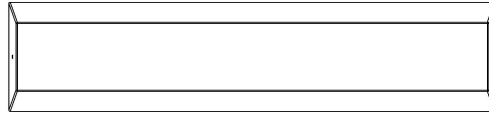

head office address

HeBlad BV

Diamantweg 22
NL - 5527 LC Hapert

Because the bench is almost 50 centimeters t,all everyone can sit comfortably on it. We also supply concrete benches with a round shape and a bamboo seat, if you are interested. These concrete benches not only invite you to take a step back, they are also ideal if you want to protect your site.

HeBlad
www.HeBlad.nl
BB.ST
Gewicht ± 800 KG

Specifications Bench Standard Natural Concrete

Product code	BB.ST	Seat height	47,5 cm
Colour	Natural concrete	Material seat	Concrete
Dimensions (L x W x H)	180 x 50 x 47,5 cm	Number of seats	4
Dimensions seat	175 x 30 cm	Weight	800 kg