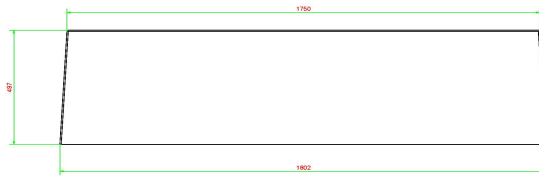

head office address

HeBlad BV

Diamantweg 22
NL - 5527 LC Hapert

Because the bench is almost 50 centimeters t,all everyone can sit comfortably on it. We also supply concrete benches with a round shape and a bamboo seat, if you are interested. These concrete benches not only invite you to take a step back, they are also ideal if you want to protect your site.

HeBlad
www.HeBlad.nl
BB.ST
Gewicht ± 800 KG

Specifications Bench Standard Natural Concrete

Product code	BB.ST	Seat height	47,5 cm
Colour	Natural concrete	Material seat	Concrete
Dimensions (L x W x H)	180 x 50 x 47,5 cm	Number of seats	4
Dimensions seat	175 x 30 cm	Weight	800 kg