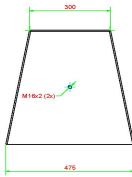

head office address

HeBlad BV

Diamantweg 22
NL - 5527 LC Hapert

Because the bench is almost 50 centimeters t,all everyone can sit comfortably on it. We also supply concrete benches with a round shape and a bamboo seat, if you are interested. These concrete benches not only invite you to take a step back, they are also ideal if you want to protect your site.

HeBlad
www.HeBlad.nl
BB.ST
Gewicht ± 800 KG

Specifications Bench Standard Natural Concrete

Product code	BB.ST	Seat height	47,5 cm
Colour	Natural concrete	Material seat	Concrete
Dimensions (L x W x H)	180 x 50 x 47,5 cm	Number of seats	4
Dimensions seat	175 x 30 cm	Weight	800 kg