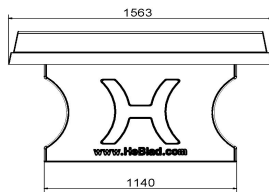

HeBlad
www.HeBlad.com
PP.GR
Gewicht ± 1360 KG

Specifications Concrete Ping-pong table green

Product code	PP.GR	Height tabletop	76 cm
Colour	Green - RAL 6009	Height of the net	14,75 cm
Dimension playing surface (L x W)	274 x 152 cm	Weight	1360 kg
Dimensions bottom of playing surface	278 x 156 cm	Distance legs	183 cm (center to center)
Tabletop thickness	8,4 cm