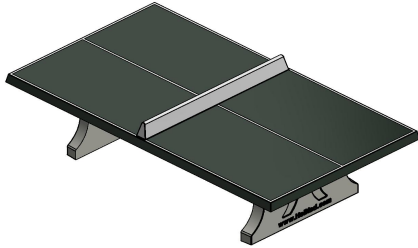

HeBlad
www.HeBlad.com
PP.GR
Gewicht ± 1360 KG

Specifications Concrete Ping-pong table green

Product code	PP.GR	Height tabletop	76 cm
Colour	Green - RAL 6009	Height of the net	14,75 cm
Dimension playing surface (L x W)	274 x 152 cm	Weight	1360 kg
Dimensions bottom of playing surface	278 x 156 cm	Distance legs	183 cm (center to center)
Tabletop thickness	8,4 cm