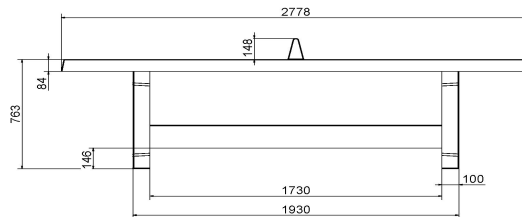

HeBlad
www.HeBlad.com
PP.GR
Gewicht ± 1360 KG

Specifications Concrete Ping-pong table green

Product code	PP.GR	Height tabletop	76 cm
Colour	Green - RAL 6009	Height of the net	14,75 cm
Dimension playing surface (L x W)	274 x 152 cm	Weight	1360 kg
Dimensions bottom of playing surface	278 x 156 cm	Distance legs	183 cm (center to center)
Tabletop thickness	8,4 cm