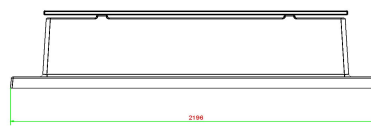

head office address

HeBlad BV

Diamantweg 22
NL - 5527 LC Hapert

DeLuxe Anthracite-Concrete, without base plate. These products are also available in three colours. Not convinced yet? See which other benches we offer.

HeBlad
www.HeBlad.com
BB.DLAB.OP.ZL
gewicht ± 1200 KG.

Specifications Bench DeLuxe with bottom plate without backrest Anthracite-Concrete

Product code	BB.DLAB.OP.ZL	Material seat	Bamboo
Colour	Anthracite concrete	Number of seats	4
Dimensions (L x W x H)	219,5 x 119 x 56,5 cm	Dimensions base plate (L x W x H)	1800 x 119 x 8 cm
Seat height	45 cm	Finishing base plate	Smooth concrete
Dimensions seat	180 x 30 cm	Weight	1200 kg