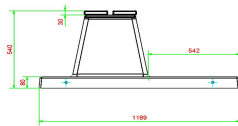

HeBlad
www.HeBlad.com
BB.DLAB.OP.ZL
gewicht ± 1200 KG.

Specifications Bench DeLuxe with bottom plate without backrest Anthracite-Concrete

Product code	BB.DLAB.OP.ZL	Material seat	Bamboo
Colour	Anthracite concrete	Number of seats	4
Dimensions (L x W x H)	219,5 x 119 x 56,5 cm	Dimensions base plate (L x W x H)	1800 x 119 x 8 cm
Seat height	45 cm	Finishing base plate	Smooth concrete
Dimensions seat	180 x 30 cm	Weight	1200 kg