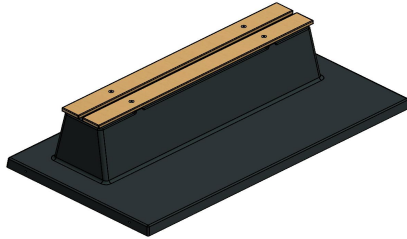

HeBlad
www.HeBlad.com
BB.DLAB.OP.ZL
gewicht ± 1200 KG.

Specifications Bench DeLuxe with bottom plate without backrest Anthracite-Concrete

Product code	BB.DLAB.OP.ZL	Material seat	Bamboo
Colour	Anthracite concrete	Number of seats	4
Dimensions (L x W x H)	219,5 x 119 x 56,5 cm	Dimensions base plate (L x W x H)	1800 x 119 x 8 cm
Seat height	45 cm	Finishing base plate	Smooth concrete
Dimensions seat	180 x 30 cm	Weight	1200 kg