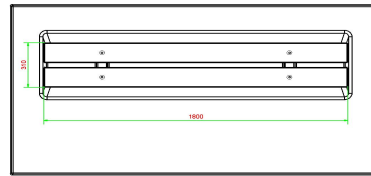

HeBlad
www.HeBlad.com
BB.DLAB.OP.ZL
gewicht ± 1200 KG.

Specifications Bench DeLuxe with bottom plate without backrest Anthracite-Concrete

Product code	BB.DLAB.OP.ZL	Material seat	Bamboo
Colour	Anthracite concrete	Number of seats	4
Dimensions (L x W x H)	219,5 x 119 x 56,5 cm	Dimensions base plate (L x W x H)	1800 x 119 x 8 cm
Seat height	45 cm	Finishing base plate	Smooth concrete
Dimensions seat	180 x 30 cm	Weight	1200 kg