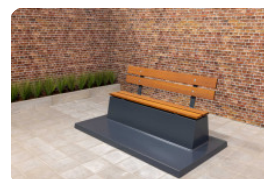

HeBlad
www.HeBlad.com
BB.DLAB.OP.ZL
gewicht ± 1200 KG.

Specifications Bench DeLuxe with bottom plate without backrest Anthracite-Concrete

Product code	BB.DLAB.OP.ZL	Material seat	Bamboo
Colour	Anthracite concrete	Number of seats	4
Dimensions (L x W x H)	219,5 x 119 x 56,5 cm	Dimensions base plate (L x W x H)	1800 x 119 x 8 cm
Seat height	45 cm	Finishing base plate	Smooth concrete
Dimensions seat	180 x 30 cm	Weight	1200 kg

Related products

BB.DLA.OP

Our products are delivered from our factory in the Netherlands.