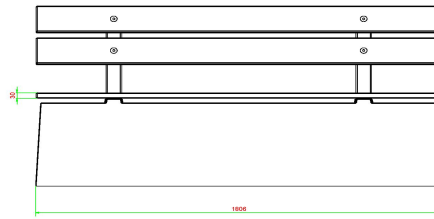

HeBlad
www.HeBlad.com
BB.DLAB.ML
gewicht ± 480 KG.

Specifications Bench DeLuxe with backrest Anthracite-Concrete

Product code	BB.DLAB.ML	Material seat	Bamboo
Colour	Anthracite concrete	Seating corner	103 degrees
Dimensions (L x W x H)	180 x 45 x 95 cm	Number of seats	4
Seat height	48,5 cm	Weight	630 kg
Dimensions seat	180 x 30 cm