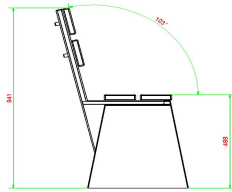

HeBlad
www.HeBlad.com
BB.DLAB.ML
gewicht ± 480 KG.

Specifications Bench DeLuxe with backrest Anthracite-Concrete

Product code	BB.DLAB.ML	Material seat	Bamboo
Colour	Anthracite concrete	Seating corner	103 degrees
Dimensions (L x W x H)	180 x 45 x 95 cm	Number of seats	4
Seat height	48,5 cm	Weight	630 kg
Dimensions seat	180 x 30 cm