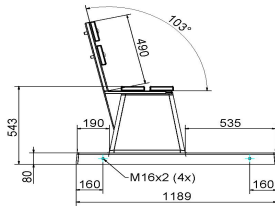

HeBlad
www.HeBlad.com
BB.DLAB.OP
gewicht ± 1200 KG.

Specifications Bench DeLuxe with bottom plate and backrest Anthracite-Concrete

Product code	BB.DLAB.OP	Seating corner	103 degrees
Colour	Anthracite concrete	Number of seats	4
Dimensions (L x W x H)	219,5 x 119 x 103 cm	Dimensions base plate (L x W x H)	2195 x 119 x 8 cm
Seat height	45 cm	Finishing base plate	Smooth concrete
Dimensions seat	180 x 30 cm	Weight	1230 kg