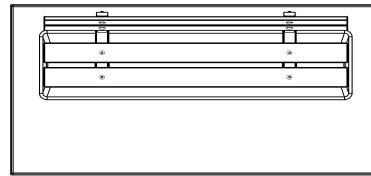

HeBlad
www.HeBlad.com
BB.DLAB.OP
gewicht ± 1200 KG.

Specifications Bench DeLuxe with bottom plate and backrest Anthracite-Concrete

Product code	BB.DLAB.OP	Seating corner	103 degrees
Colour	Anthracite concrete	Number of seats	4
Dimensions (L x W x H)	219,5 x 119 x 103 cm	Dimensions base plate (L x W x H)	2195 x 119 x 8 cm
Seat height	45 cm	Finishing base plate	Smooth concrete
Dimensions seat	180 x 30 cm	Weight	1230 kg