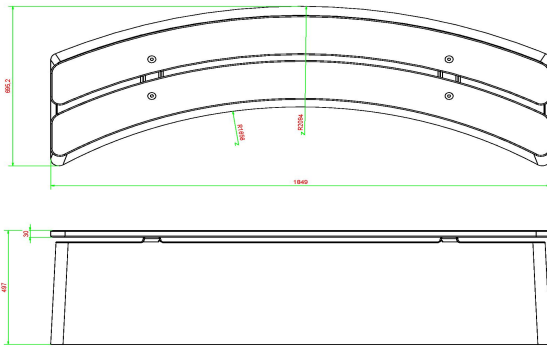

How big is the DeLuxe concrete bench?

The dimensions of this concrete bench DeLuxe Ovaal are 185 x 70 x 50. The perfect size for a comfortable sitting position. Are you curious whether this bench fits your site? Or would you like to install several benches and do you need help organizing your site? Then be sure to contact us. We are happy to think and calculate along with you.

head office address

HeBlad BV

Diamantweg 22
NL - 5527 LC Hapert

Other products from HeBlad

Because all HeBlad products are made from the same concrete, all items can easily be combined with each other. How about a nice picnic set, sturdy ping pong table or other game table? The possible combinations are endless.

HeBlad
www.HeBlad.com
BB.DLA.OV
gewicht ± 825 KG.

Specifications Bench DeLuxe Oval Anthracite-Concrete

Product code	BB.DLAB.OV	Material seat	Bamboo
Colour	Anthracite concrete	Number of seats	4
Dimensions (L x W x H)	185 x 70 x 50 cm	Weight	825 kg
Seat height	50 cm		