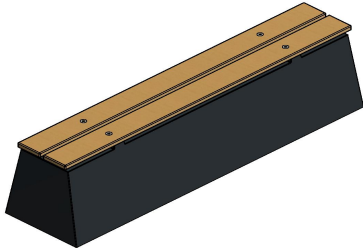

HeBlad
www.HeBlad.com
BB.DL.AB

gewicht ± 700 KG.

Specifications Bench DeLuxe Anthracite-Concrete

Product code	BB.DL.AB	Seat height	50 cm
Colour	Anthracite concrete	Material seat	Bamboo
Dimensions (L x W x H)	180 x 45 x 50 cm	Number of seats	4
Dimensions seat	180 x 30 cm	Weight	700 kg