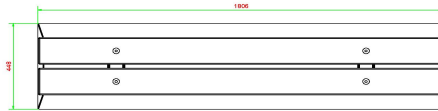

HeBlad
www.HeBlad.com
BB.DL.AB

gewicht ± 700 KG.

Specifications Bench DeLuxe Anthracite-Concrete

Product code	BB.DL.AB	Seat height	50 cm
Colour	Anthracite concrete	Material seat	Bamboo
Dimensions (L x W x H)	180 x 45 x 50 cm	Number of seats	4
Dimensions seat	180 x 30 cm	Weight	700 kg