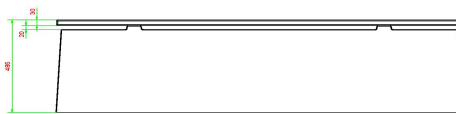

HeBlad
www.HeBlad.com
BB.DL.AB

gewicht ± 700 KG.

Specifications Bench DeLuxe Anthracite-Concrete

Product code	BB.DL.AB	Seat height	50 cm
Colour	Anthracite concrete	Material seat	Bamboo
Dimensions (L x W x H)	180 x 45 x 50 cm	Number of seats	4
Dimensions seat	180 x 30 cm	Weight	700 kg