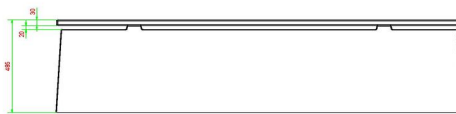

HeBlad
www.HeBlad.com
BB.DL.AB
gewicht ± 700 KG.

Specifications Bench DeLuxe Anthracite-Concrete

Product code	BB.DL.AB	Seat height	50 cm
Colour	Anthracite concrete	Material seat	Bamboo
Dimensions (L x W x H)	180 x 45 x 50 cm	Number of seats	4
Dimensions seat	180 x 30 cm	Weight	700 kg