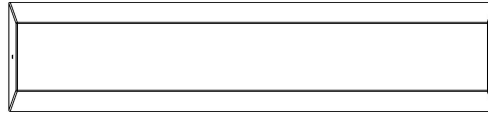

HeBlad
www.HeBlad.com
BB.ST.AB
Gewicht ± 800 KG

Specifications Bench Standard Anthracite-Concrete

Product code	BB.ST.AB	Seat height	50 cm
Colour	Anthracite concrete	Material seat	Concrete
Dimensions (L x W x H)	180 x 47,5 x 50 cm	Number of seats	4
Dimensions seat	175 x 30 cm	Weight	800 kg