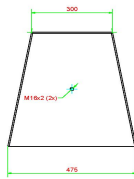

HeBlad
www.HeBlad.com
BB.ST.AB
Gewicht ± 800 KG

Specifications Bench Standard Anthracite-Concrete

Product code	BB.ST.AB	Seat height	50 cm
Colour	Anthracite concrete	Material seat	Concrete
Dimensions (L x W x H)	180 x 47,5 x 50 cm	Number of seats	4
Dimensions seat	175 x 30 cm	Weight	800 kg