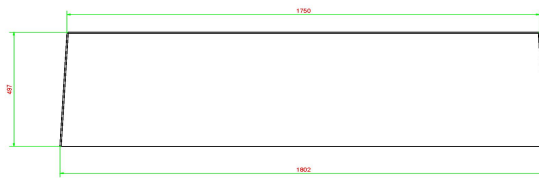

HeBlad
www.HeBlad.com
BB.ST.AB
Gewicht ± 800 KG

Specifications Bench Standard Anthracite-Concrete

Product code	BB.ST.AB	Seat height	50 cm
Colour	Anthracite concrete	Material seat	Concrete
Dimensions (L x W x H)	180 x 47,5 x 50 cm	Number of seats	4
Dimensions seat	175 x 30 cm	Weight	800 kg