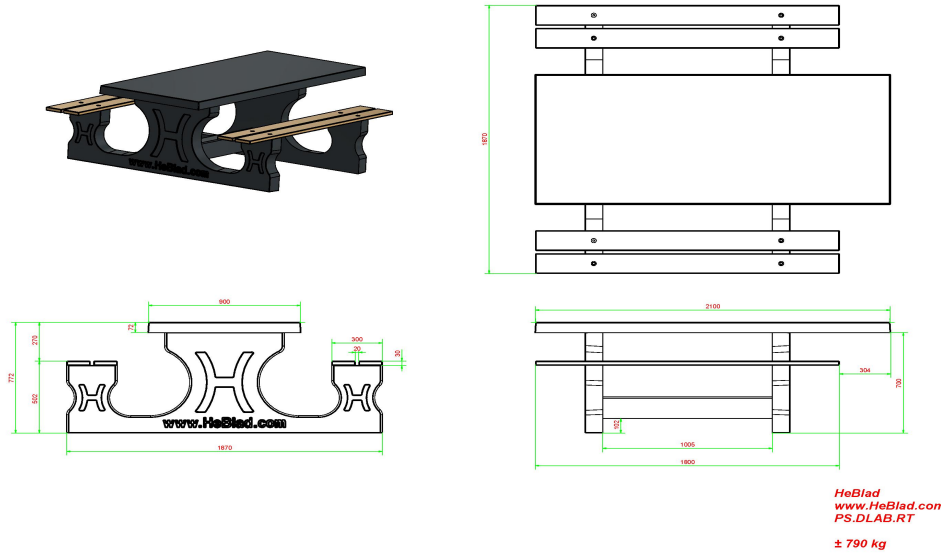

## Specifications Picnic table DeLuxe Anthracite-Concrete Wheelchair accessible

Product code	PS.DLAB.RT	Seat height	50 cm
Colour	Anthracite concrete	Material seat	Bamboo
Dimensions (L x W x H)	210 x 187 x 77 cm	Distance legs	111 cm (center to center)
Dimensions tabletop (L x W)	210 x 90 cm	Weight	790 kg
Tabletop thickness	7 cm	Number of seats	7