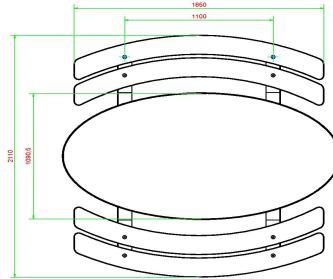

HeBlad
www.HeBlad.com
PS.DLAB.OV
± 750 KG.

Specifications Picnic table DeLuxe Oval Anthracite-Concrete

Product code	PS.DLAB.OV	Seat height	50 cm
Colour	Anthracite concrete	Material seat	Bamboo
Dimensions (L x W x H)	211 x 205 x 75 cm	Distance legs	110 cm (center to center)
Dimensions tabletop (L x W)	205 x 110 cm	Weight	750 kg
Tabletop thickness	7 cm	Number of seats	8