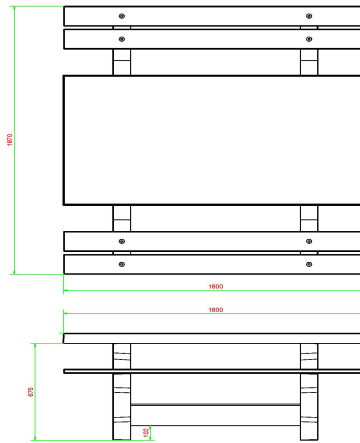

HeBlad
www.HeBlad.com
PS.DL.AB
± 720 KG.

Specifications Picnic table DeLuxe Anthracite-Concrete

Product code	PS.DL.AB	Seat height	50 cm
Colour	Anthracite concrete	Material seat	Bamboo
Dimensions (L x W x H)	180 x 187 x 75 cm	Distance legs	111 cm (center to center)
Dimensions tabletop (L x W)	180 x 90 cm	Weight	720 kg
Tabletop thickness	7 cm	Number of seats	8

Related products 75 cm

Our products are delivered from our factory in the Netherlands.