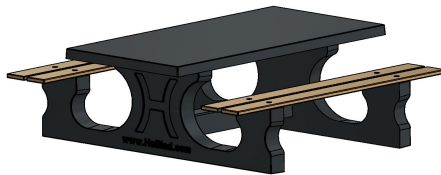

HeBlad
www.HeBlad.com
PS.DL.AB
± 720 KG.

Specifications Picnic table DeLuxe Anthracite-Concrete

Product code	PS.DL.AB	Seat height	50 cm
Colour	Anthracite concrete	Material seat	Bamboo
Dimensions (L x W x H)	180 x 187 x 75 cm	Distance legs	111 cm (center to center)
Dimensions tabletop (L x W)	180 x 90 cm	Weight	720 kg
Tabletop thickness	7 cm	Number of seats	8