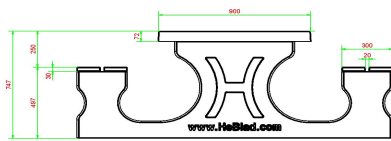

HeBlad
www.HeBlad.com
PS.DL.AB
± 720 KG.

Specifications Picnic table DeLuxe Anthracite-Concrete

Product code	PS.DL.AB	Seat height	50 cm
Colour	Anthracite concrete	Material seat	Bamboo
Dimensions (L x W x H)	180 x 187 x 75 cm	Distance legs	111 cm (center to center)
Dimensions tabletop (L x W)	180 x 90 cm	Weight	720 kg
Tabletop thickness	7 cm	Number of seats	8