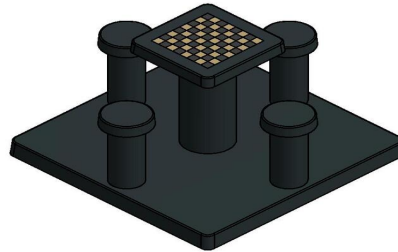

HeBlad
www.HeBlad.com
GT.CH.AB4
± 900 KG.

Specifications Chess Table Anthracite-Concrete (4P)

Product code	GT.CH.AB4	Tabletop thickness	7 cm
Colour	Anthracite concrete	Height tabletop	75 cm
Dimensions (L x W x H)	149 x 149 x 85 cm	Seat height	50 cm
Dimensions tabletop (L x W)	60 x 60 cm	Dimensions base plate (L x W x H)	149 x 149 x 100 cm
Game dimensions	41,5 x 41,5 cm	Weight	900 kg