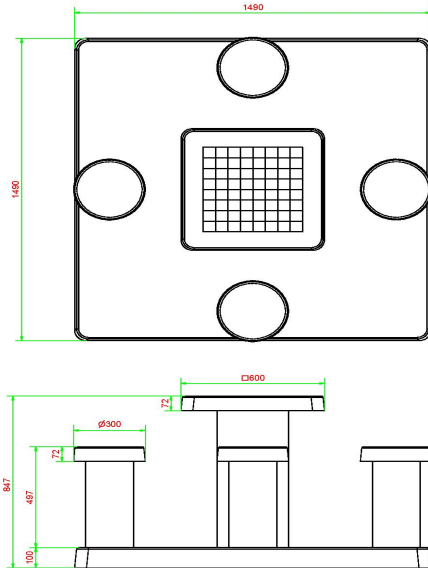

HeBlad
www.HeBlad.com
GT.CH.AB4
± 900 KG.

Specifications Chess Table Anthracite-Concrete (4P)

Product code	GT.CH.AB4	Tabletop thickness	7 cm
Colour	Anthracite concrete	Height tabletop	75 cm
Dimensions (L x W x H)	149 x 149 x 85 cm	Seat height	50 cm
Dimensions tabletop (L x W)	60 x 60 cm	Dimensions base plate (L x W x H)	149 x 149 x 100 cm
Game dimensions	41,5 x 41,5 cm	Weight	900 kg

Related products

Our products are delivered from our factory in the Netherlands.