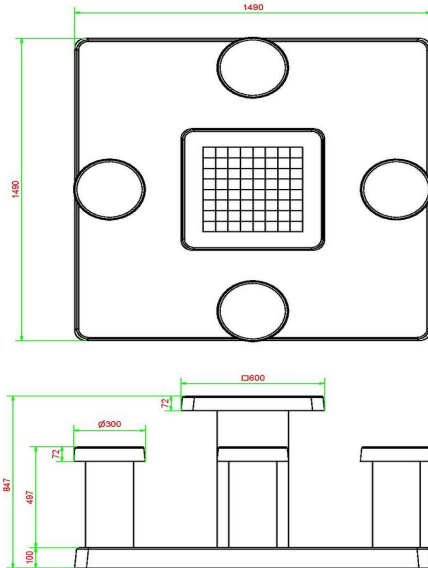

HeBlad
www.HeBlad.com
GT.CH.AB4
± 900 KG.

Specifications Chess Table Anthracite-Concrete (4P)

Product code	GT.CH.AB4	Tabletop thickness	7 cm
Colour	Anthracite concrete	Height tabletop	75 cm
Dimensions (L x W x H)	149 x 149 x 85 cm	Seat height	50 cm
Dimensions tabletop (L x W)	60 x 60 cm	Dimensions base plate (L x W x H)	149 x 149 x 100 cm
Game dimensions	41,5 x 41,5 cm	Weight	900 kg

Related products

Our products are delivered from our factory in the Netherlands.