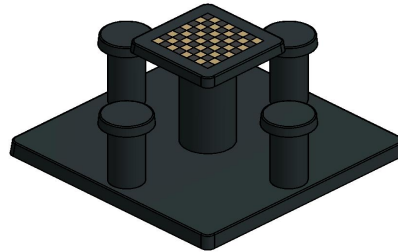

HeBlad
www.HeBlad.com
GT.CH.AB4
± 900 KG.

Specifications Chess Table Anthracite-Concrete (4P)

Product code	GT.CH.AB4	Tabletop thickness	7 cm
Colour	Anthracite concrete	Height tabletop	75 cm
Dimensions (L x W x H)	149 x 149 x 85 cm	Seat height	50 cm
Dimensions tabletop (L x W)	60 x 60 cm	Dimensions base plate (L x W x H)	149 x 149 x 100 cm
Game dimensions	41,5 x 41,5 cm	Weight	900 kg