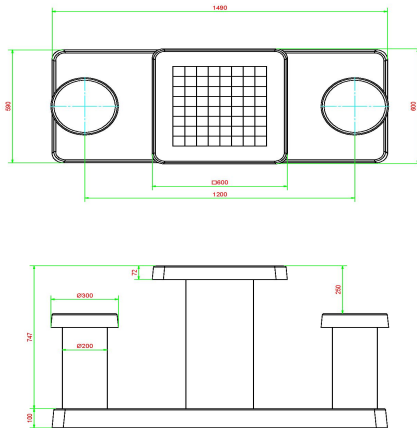

HeBlad
www.HeBlad.com
GT.CH.2
Gewicht ± 490 KG.

Specifications Chess Table Natural Concrete (2P)

Product code	GT.CH.2	Tabletop thickness	7 cm
Colour	Natural concrete	Height tabletop	75 cm
Dimensions (L x W x H)	149 x 60 x 85 cm	Seat height	50 cm
Dimensions tabletop (L x W)	60 x 60 cm	Dimensions base plate (L x W x H)	1490 x 600 x 10 cm
Game dimensions	41,5 x 41,5 cm	Weight	425 kg

Related products

Our products are delivered from our factory in the Netherlands.