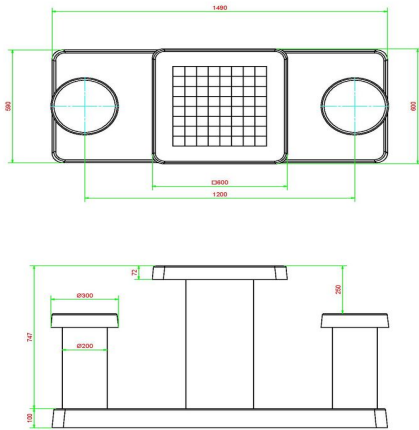

HeBlad
www.HeBlad.com
GT.CH.2
Gewicht ± 490 KG.

Specifications Chess Table Natural Concrete (2P)

Product code	GT.CH.2	Tabletop thickness	7 cm
Colour	Natural concrete	Height tabletop	75 cm
Dimensions (L x W x H)	149 x 60 x 85 cm	Seat height	50 cm
Dimensions tabletop (L x W)	60 x 60 cm	Dimensions base plate (L x W x H)	60 x 100 x 10 cm
Game dimensions	41,5 x 41,5 cm	Weight	425 kg

Related products

Our products are delivered from our factory in the Netherlands.