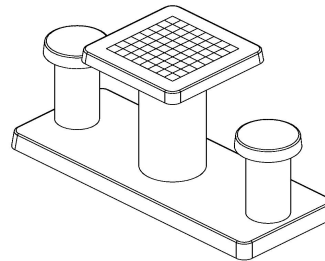

HeBlad
www.HeBlad.com
GT.CH.2
Gewicht ± 490 KG.

Specifications Chess Table Natural Concrete (2P)

Product code	GT.CH.2	Tabletop thickness	7 cm
Colour	Natural concrete	Height tabletop	75 cm
Dimensions (L x W x H)	149 x 60 x 85 cm	Seat height	50 cm
Dimensions tabletop (L x W)	60 x 60 cm	Dimensions base plate (L x W x H)	1490 x 600 x 10 cm
Game dimensions	41,5 x 41,5 cm	Weight	425 kg