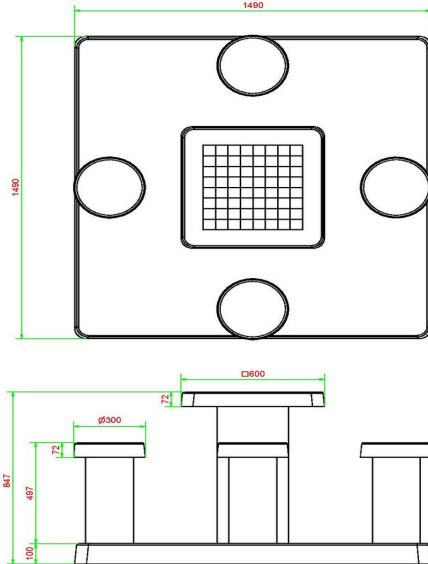

Specifications concrete chess table natural concrete 4 persons

This concrete chess table is made of natural concrete, which gives it its beautiful appearance. The natural stone chess fields are integrated into the concrete of the playing surface, completely according to the standards of an original chess board. The playing surface measurements are 60 x 60 cm and the table is 75 cm high. The four stools have the ideal seat height of 50 cm and, together with the table, are fixed on the concrete base plate of 10 cm thick and 149 x 149 cm (L x W). The base plate is completely integrated into the space, by removing tiles or excavating sand or grass subsoil. This way, the base fits nicely with the tiles or is placed exactly at cutting height.

HeBlad
www.HeBlad.com
GT.CH.4

± 900 KG.

Specifications Chess Table Natural Concrete (4P)

Product code	GT.CH.4	Tabletop thickness	7 cm
Colour	Natural concrete	Height tabletop	75 cm
Dimensions (L x W x H)	149 x 149 x 85 cm	Seat height	50 cm
Dimensions tabletop (L x W)	60 x 60 cm	Dimensions base plate (L x W x H)	149 x 149 x 100 cm
Game dimensions	41,5 x 41,5 cm	Weight	900 kg