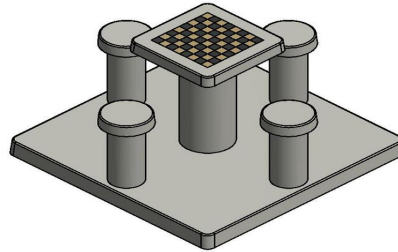

HeBlad
www.HeBlad.com
GT.CH.4

± 900 KG.

Specifications Chess Table Natural Concrete (4P)

Product code	GT.CH.4	Tabletop thickness	7 cm
Colour	Natural concrete	Height tabletop	75 cm
Dimensions (L x W x H)	149 x 149 x 85 cm	Seat height	50 cm
Dimensions tabletop (L x W)	60 x 60 cm	Dimensions base plate (L x W x H)	149 x 149 x 100 cm
Game dimensions	41,5 x 41,5 cm	Weight	900 kg