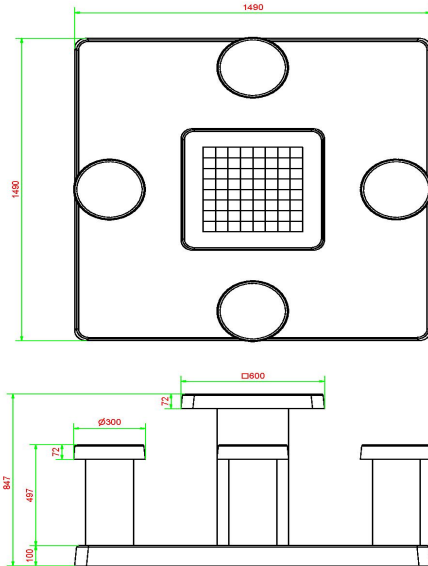

HeBlad
www.HeBlad.com
GT.CH.4

± 900 KG.

Specifications Chess Table Natural Concrete (4P)

Product code	GT.CH.4	Tabletop thickness	7 cm
Colour	Natural concrete	Height tabletop	75 cm
Dimensions (L x W x H)	149 x 149 x 85 cm	Seat height	50 cm
Dimensions tabletop (L x W)	60 x 60 cm	Dimensions base plate (L x W x H)	149 x 1000 x 100 cm
Game dimensions	41,5 x 41,5 cm	Weight	900 kg

Related products

Our products are delivered from our factory in the Netherlands.