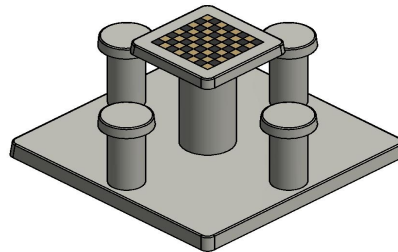

HeBlad
www.HeBlad.com
GT.CH.4

± 900 KG.

Specifications Chess Table Natural Concrete (4P)

Product code	GT.CH.4	Tabletop thickness	7 cm
Colour	Natural concrete	Height tabletop	75 cm
Dimensions (L x W x H)	149 x 149 x 85 cm	Seat height	50 cm
Dimensions tabletop (L x W)	60 x 60 cm	Dimensions base plate (L x W x H)	149 x 1000 x 100 cm
Game dimensions	41,5 x 41,5 cm	Weight	900 kg