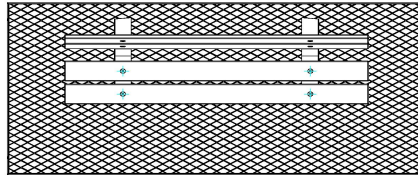

HeBlad
www.HeBlad.com
BB.PB.OP
gewicht ± 700 KG.

Specifications Park Bench with bottom plate Natural Concrete

Product code	BB.PB.OP	Material seat	Bamboo
Colour	Natural concrete	Number of seats	4
Dimensions (L x W x H)	248 x 120 x 103 cm	Dimensions base plate (L x W x H)	120 x 7 cm
Dimensions seat	180 x 30 cm	Finishing base plate	Anti-slip (window) profile
Seat height	49 cm	Weight	700 kg