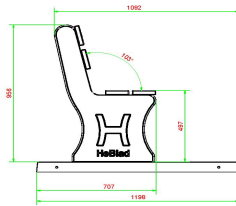

HeBlad
www.HeBlad.com
BB.PB.OP
gewicht ± 700 KG.

Specifications Park Bench with bottom plate Natural Concrete

Product code	BB.PB.OP	Material seat	Bamboo
Colour	Natural concrete	Number of seats	4
Dimensions (L x W x H)	248 x 120 x 103 cm	Dimensions base plate (L x W x H)	120 x 7 cm
Dimensions seat	180 x 30 cm	Finishing base plate	Anti-slip (window) profile
Seat height	49 cm	Weight	700 kg