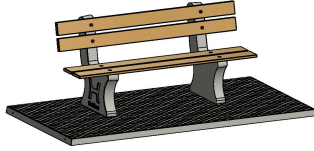

HeBlad
www.HeBlad.com
BB.PB.OP
gewicht ± 700 KG.

Specifications Park Bench with bottom plate Natural Concrete

Product code	BB.PB.OP	Material seat	Bamboo
Colour	Natural concrete	Number of seats	4
Dimensions (L x W x H)	248 x 120 x 103 cm	Dimensions base plate (L x W x H)	120 x 7 cm
Dimensions seat	180 x 30 cm	Finishing base plate	Anti-slip (window) profile
Seat height	49 cm	Weight	700 kg