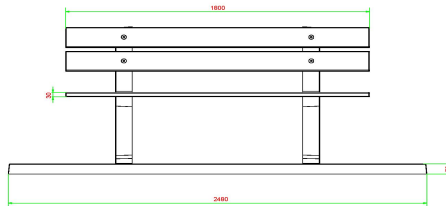

HeBlad
www.HeBlad.com
BB.PB.OP
gewicht ± 700 KG.

Specifications Park Bench with bottom plate Natural Concrete

Product code	BB.PB.OP	Material seat	Bamboo
Colour	Natural concrete	Number of seats	4
Dimensions (L x W x H)	248 x 120 x 103 cm	Dimensions base plate (L x W x H)	120 x 7 cm
Dimensions seat	180 x 30 cm	Finishing base plate	Anti-slip (window) profile
Seat height	49 cm	Weight	700 kg