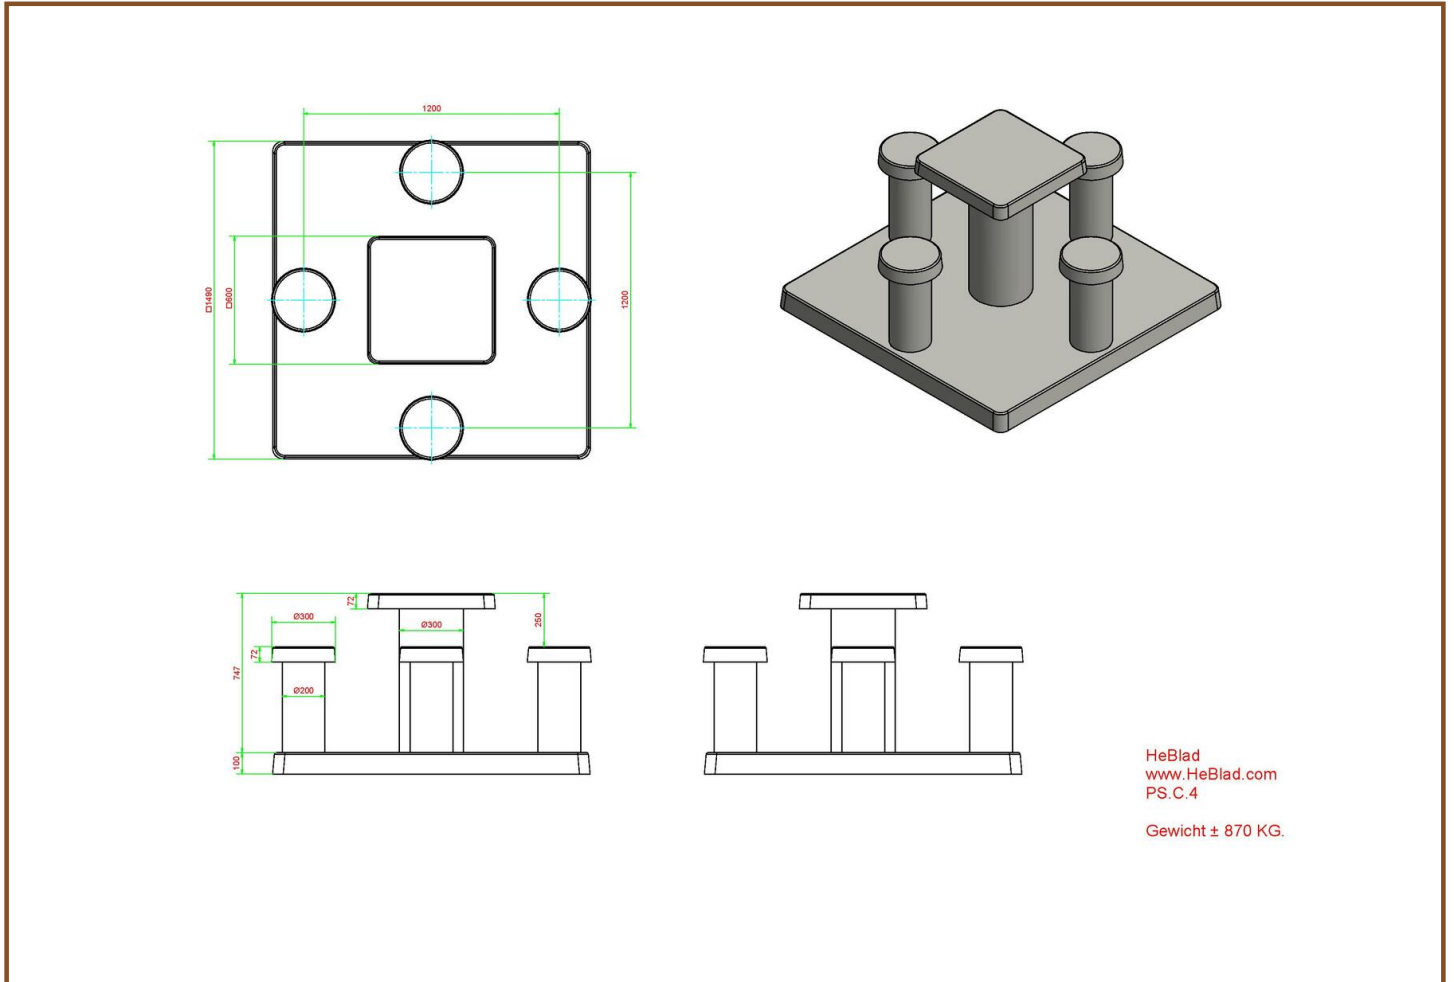

Picnic Table Compact Natural Concrete 4 persons

Product code: PS.C.4

£ 2,475.00 excl. VAT

(£ 2,970.00 incl. VAT)

This concrete set consists of a bottom plate with a table and four seats. Very elegant looking table to sit on, suitable for any place where Young and Old are looking for entertainment and fun.

The bottom plate measures 59 x 149 cm. By removing 2 x 5 paving stones from the schoolyard a space of 60 x 150 cm is created. We want to place the table in this "gap" so that the bottom plate is fully integrated into the schoolyards pavement.

In case, you want to place the table in a park, the plate can be levelled with the grass so that the upper side of the concrete plate matches the cutting height.

Placing is included in the price. Preliminary work must be finished before delivery. Like all other tables and benches of HeBlad, this table is moulded entirely in one piece of high quality concrete.

The table is weatherproof.

Our products are delivered from our factory in the Netherlands. 6 April 2021 - Prices subject to change

Specifications Picnic Table Compact Natural Concrete 4 persons

Product code	PS.C.4	Seat height	50 cm
Colour	Natural concrete	Dimensions tabletop (L x W)	60 x 60 cm
Dimensions (L X W)	149 x 149 cm	Tabletop thickness	7,2 cm
Height tabletop	75 cm	Weight	870 kg