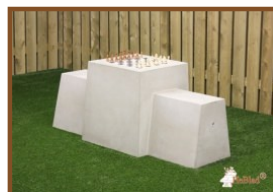

Specifications Picnic Table Compact Natural Concrete 4 persons

Product code	PS.C.4	Seat height	50 cm
Colour	Natural concrete	Dimensions tabletop (L x W)	60 x 60 cm
Dimensions (L X W)	149 x 149 cm	Tabletop thickness	7,2 cm
Height tabletop	75 cm	Weight	870 kg

Related products

BB.CH

Our products are delivered from our factory in the Netherlands.