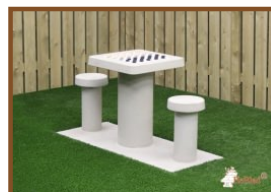

Specifications Picnic Table Compact Natural Concrete 4 persons

Product code	PS.C.4	Seat height	50 cm
Colour	Natural concrete	Dimensions tabletop (L x W)	60 x 60 cm
Dimensions (L X W)	149 x 149 cm	Tabletop thickness	7,2 cm
Height tabletop	75 cm	Weight	870 kg

Related products

GT.CK.2

Our products are delivered from our factory in the Netherlands.