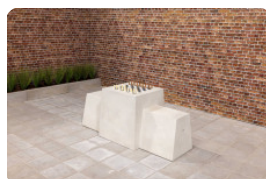

Specifications Set of chessmen

Product code	GT.CH.Pieces
Material	Wood
King height	7,7 cm

head office address

HeBlad BV
Diamantweg 22
NL - 5527 LC Hapert

Related products

BB.CH

Our products are delivered from our factory in the Netherlands.