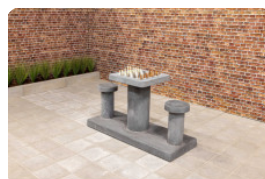

GT.CH.AB2

Our products are delivered from our factory in the Netherlands.