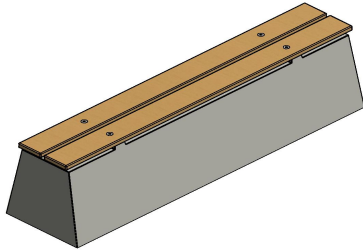

HeBlad
www.HeBlad.com
BB.DL
gewicht ± 700 KG.

Specifications Bench DeLuxe Natural Concrete

Product code	BB.DL	Seat height	50 cm
Colour	Natural concrete	Material seat	Bamboo
Dimensions (L x W x H)	180 x 45 x 50 cm	Number of seats	4
Dimensions seat	180 x 30 cm	Weight	700 kg