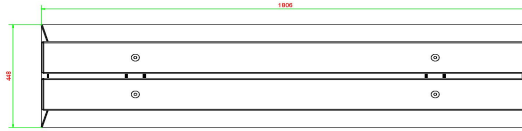

head office address

HeBlad BV

Diamantweg 22
NL - 5527 LC Hapert

Delivery concrete bench Deluxe with a Bamboo seat

We produce and deliver our products ourselves, free of charge throughout the Netherlands. Please feel free to contact us for delivery conditions. We will be happy to discuss with you how we can place the concrete bench with a bamboo seat on your site.

HeBlad
www.HeBlad.com
BB.DL
gewicht ± 700 KG.

Specifications Bench DeLuxe Natural Concrete

Product code	BB.DL	Seat height	50 cm
Colour	Natural concrete	Material seat	Bamboo
Dimensions (L x W x H)	180 x 45 x 50 cm	Number of seats	4
Dimensions seat	180 x 30 cm	Weight	700 kg