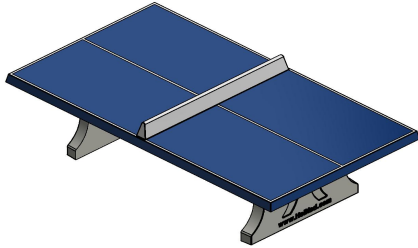

HeBlad
www.HeBlad.com
PP.BL
Gewicht ± 1360 KG

Specifications Concrete Ping-pong table blue

Product code	PP.BL	Height tabletop	76 cm
Colour	Blue - RAL 5005	Height of the net	14,75 cm
Dimension playing surface (L x W)	274 x 152 cm	Weight	1360 kg
Dimensions bottom of playing surface	278 x 156 cm	Distance legs	183 cm (center to center)
Tabletop thickness	8,4 cm