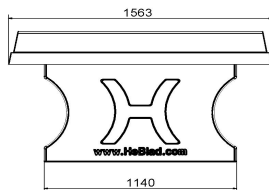

HeBlad
www.HeBlad.com
PP.BL
Gewicht ± 1360 KG

Specifications Concrete Ping-pong table blue

Product code	PP.BL	Height tabletop	76 cm
Colour	Blue - RAL 5005	Height of the net	14,75 cm
Dimension playing surface (L x W)	274 x 152 cm	Weight	1360 kg
Dimensions bottom of playing surface	278 x 156 cm	Distance legs	183 cm (center to center)
Tabletop thickness	8,4 cm