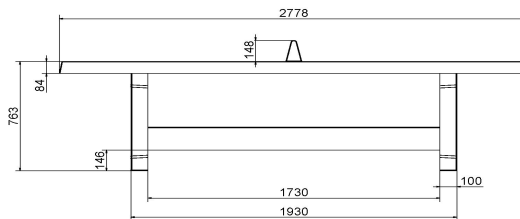

HeBlad
www.HeBlad.com
PP.BL
Gewicht ± 1360 KG

Specifications Concrete Ping-pong table blue

Product code	PP.BL	Height tabletop	76 cm
Colour	Blue - RAL 5005	Height of the net	14,75 cm
Dimension playing surface (L x W)	274 x 152 cm	Weight	1360 kg
Dimensions bottom of playing surface	278 x 156 cm	Distance legs	183 cm (center to center)
Tabletop thickness	8,4 cm