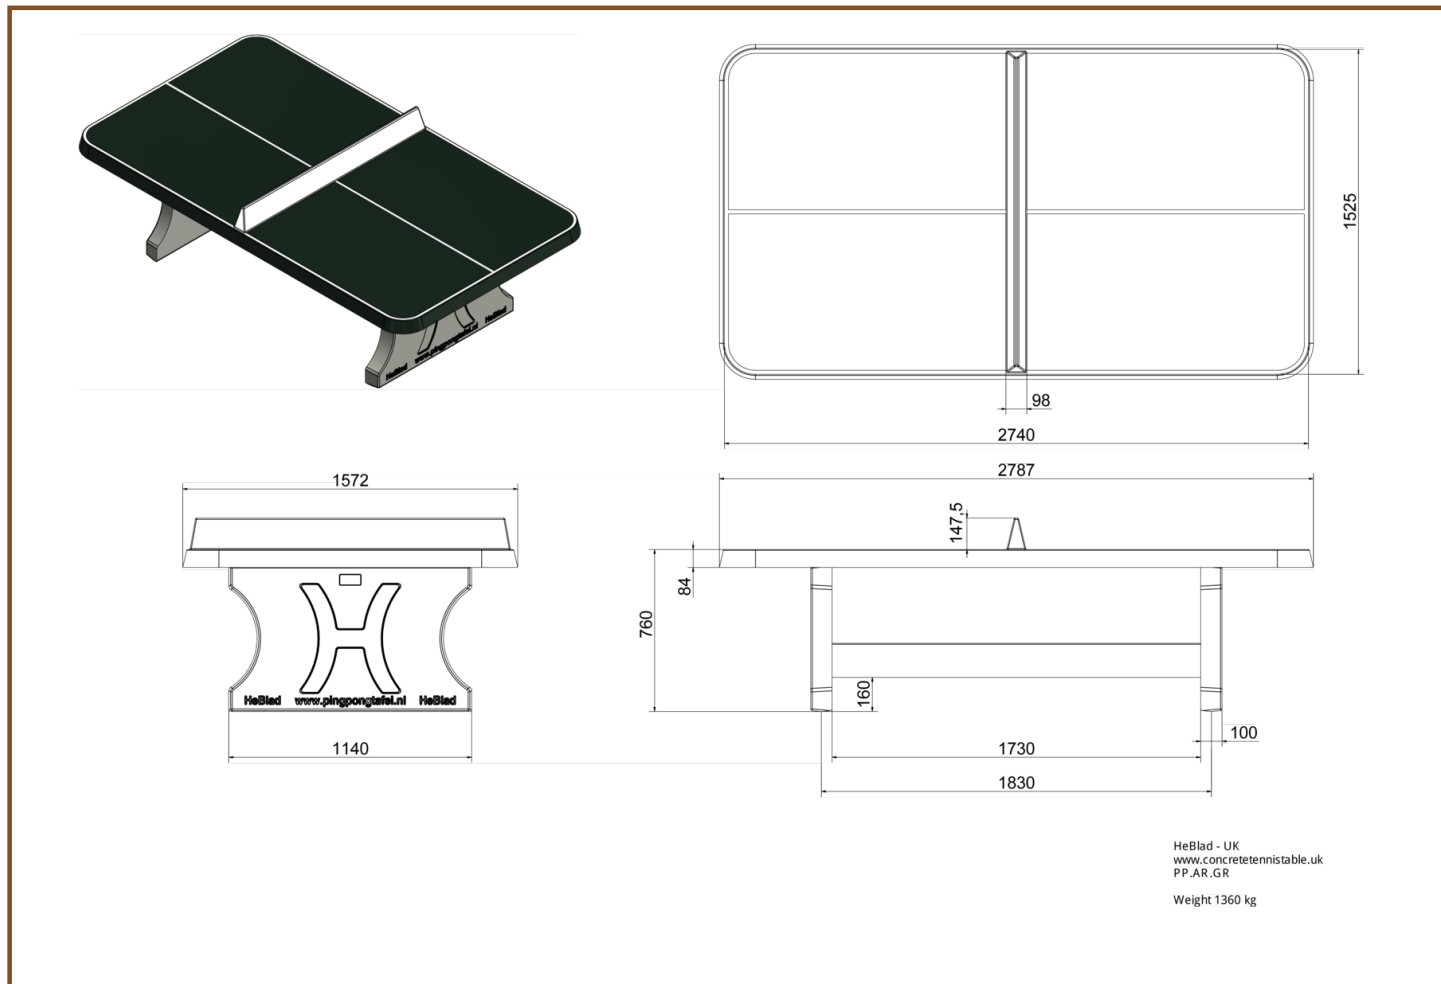

HeBlad - UK
Blades Enterprise Centre
John Street
S2 4SW Sheffield, South Yorkshire
T. 0114 352 0110
info@HeBlad.co.uk
www.HeBlad.co.uk

Concrete Ping-pong table green, rounded

Product code: PP.AR.GR

£ 2,300.00 excl. VAT

(£ 2,783.00 incl. VAT)

Because this ping-pong table has rounded corners the chance of injury is much less. Young children play a "round the table" without getting hurt at the corners. The green two-component lacquer and the white lining and white "net" gives the table a fresh appearance. This playing equipment is provided with strong double steel layers above and below. This makes the table as strong as iron. In addition to that our tables cannot be dismantled. The table surface, the net and the table legs are one complete unit. Not a single screw is used.

Commercial Register: 170.66.364
VAT Number: NL0063.43.818.B01

Specifications Concrete Ping-pong table green, rounded

Product code	PP.AR.GR	Height tabletop	76 cm
Colour	Green lacquered	Height of the net	14.75 cm
Dimensions tabletop	274 x 152 cm	Weight	1360 kg
Dimensions underside tabletop	279 x 157 cm	Distance legs	183 cm (center to center)
Tabletop thickness	8.4 cm		