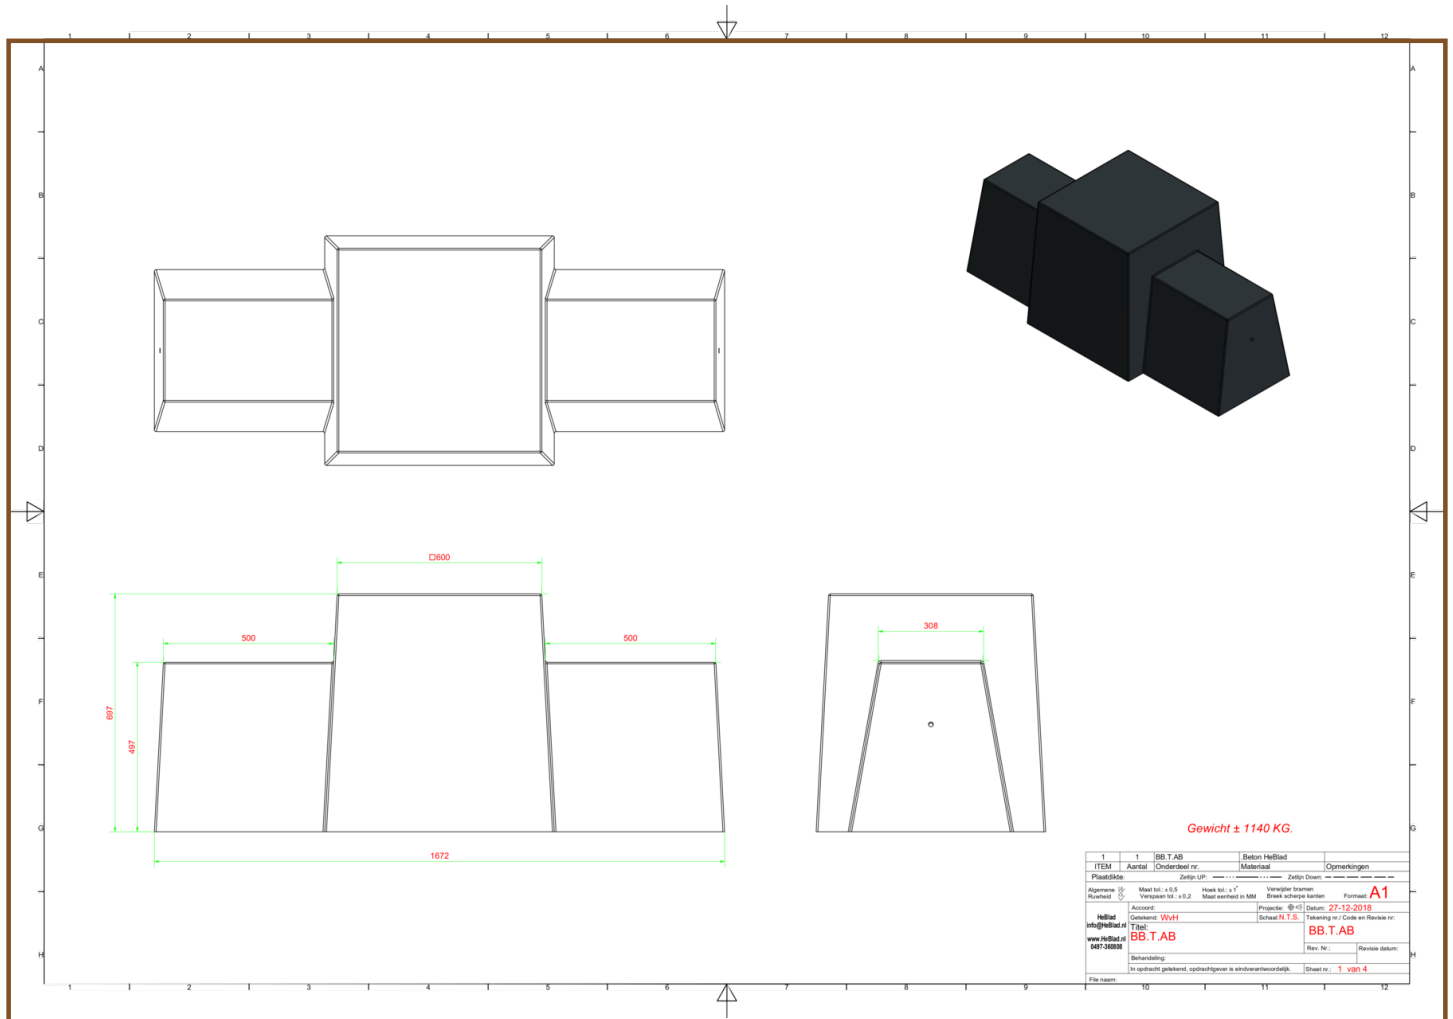

Game Bench, Anthracite-Concrete

Product code: BB.T.AB

£ 1,725.00 excl. VAT

(£ 2,087.25 incl. VAT)

This Game Bench has a very warm appearance thanks to the version in Anthracite-Concrete. The bench is easy to place at school yards, in parks or in the middle of the city centre. The bench invites you to have a bite to eat or a moment of refreshment after walking or strolling. The middle part can be used as a table to play a game on or use as an armrest. Also, perfect as ram raid security.

Our products are delivered from our factory in the Netherlands?1 July 2019 - Prices subject to change

Specifications Game Bench, Anthracite-Concrete

Product code	BB.T.AB	Height tabletop	70 cm
Colour	Natural concrete	Weight	1140 kg
Dimensions (L x W x H)	167 x 67 x 70 cm	Number of seats	2
Seat height	50 cm		