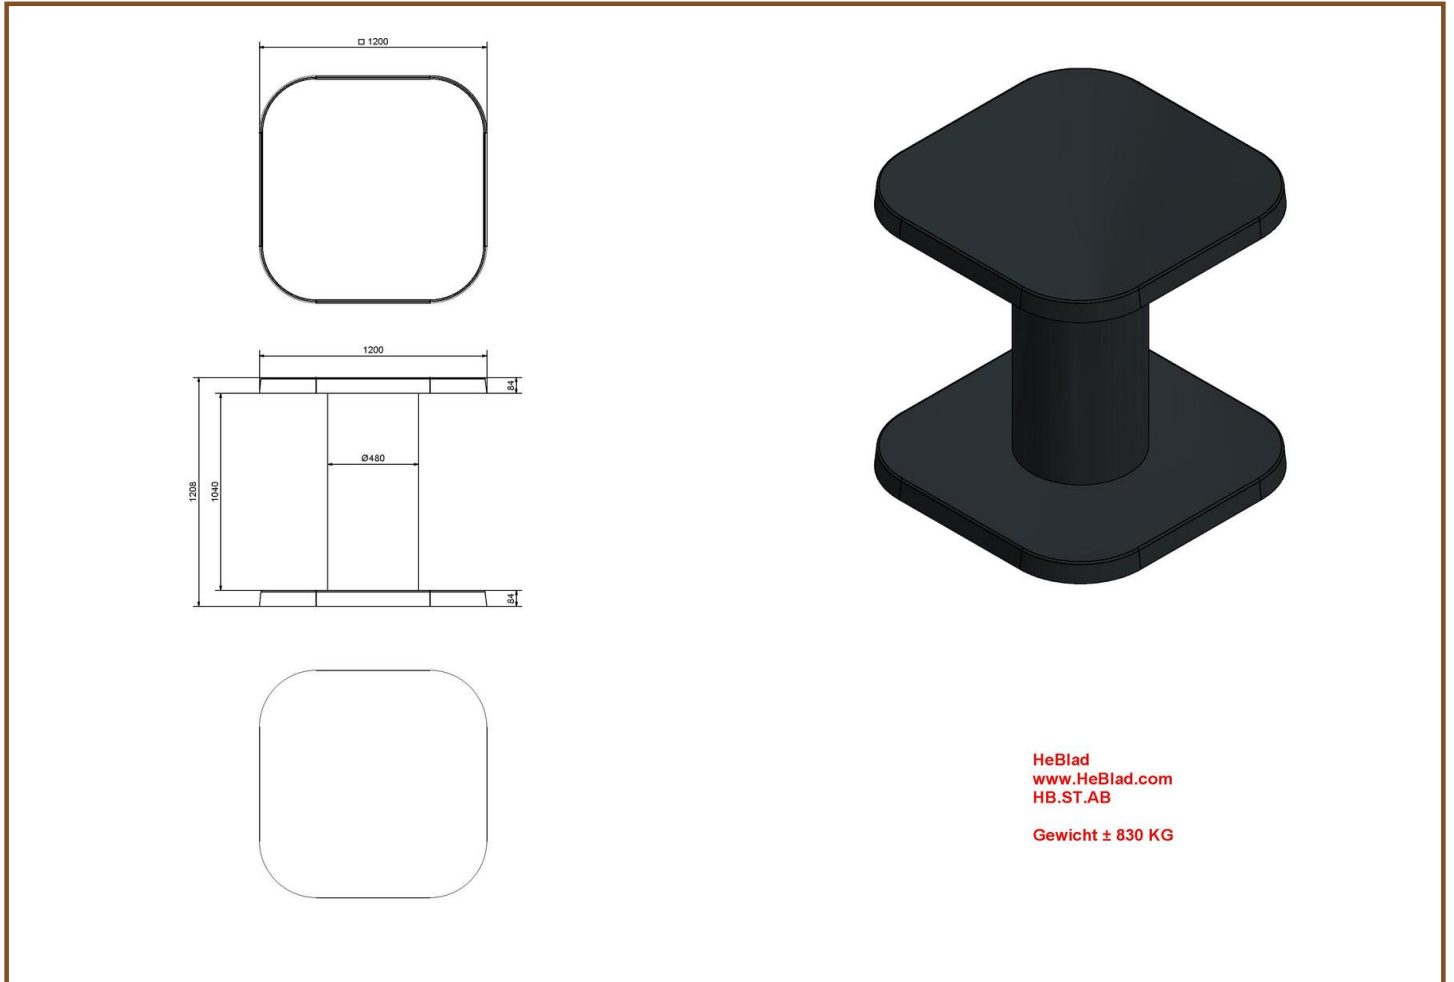

Our products are delivered from our factory in the Netherlands. 21 May 2024 - Prices subject to change

Specifications High Table Anthracite-Concrete

Product code	HB.ST.AB	Height tabletop	113 cm
Colour	Anthracite concrete	Tabletop thickness	8.4 cm
Dimensions (L x W x H)	120 x 120 x 113 cm	Weight	985 kg
Dimensions tabletop (L x W)	120 x 120 cm		