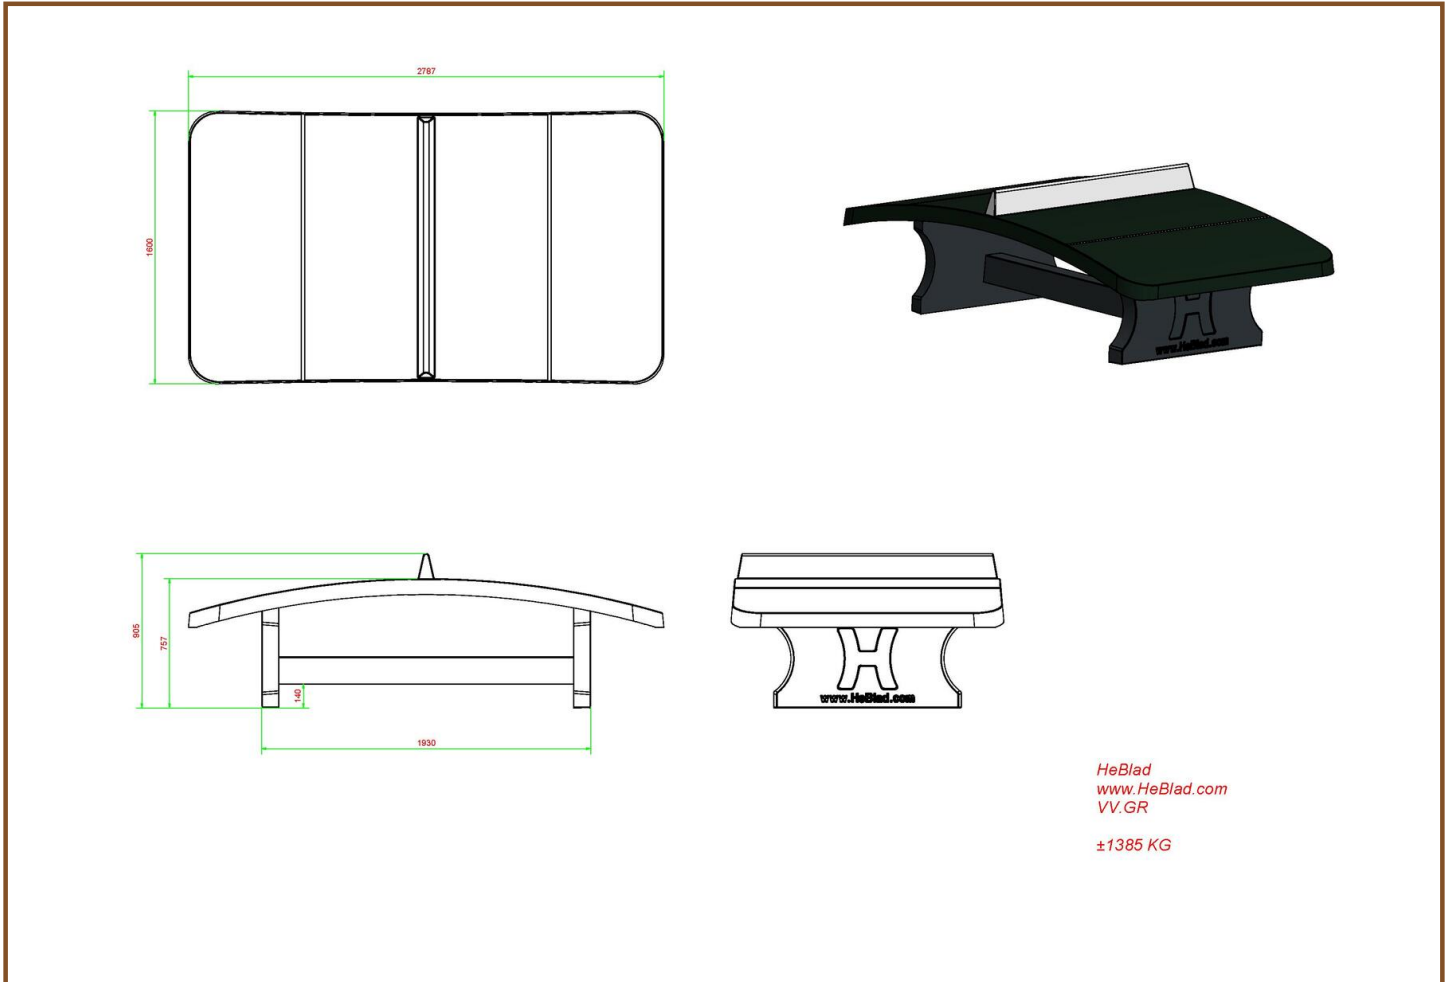

Specifications Concrete Foot Volleyball Table Green

Product code	VV.GR	Height tabletop	76 cm
Colour	Groen - RAL 6009	Height of the net	14,75 cm
Dimensions tabletop	274 x 152 cm	Weight	1385 kg
Dimensions underside tabletop	278 x 156 cm	Distance legs	183 cm (center to center)
Tabletop thickness	8,4 cm		

Related products

Our products are delivered from our factory in the Netherlands.