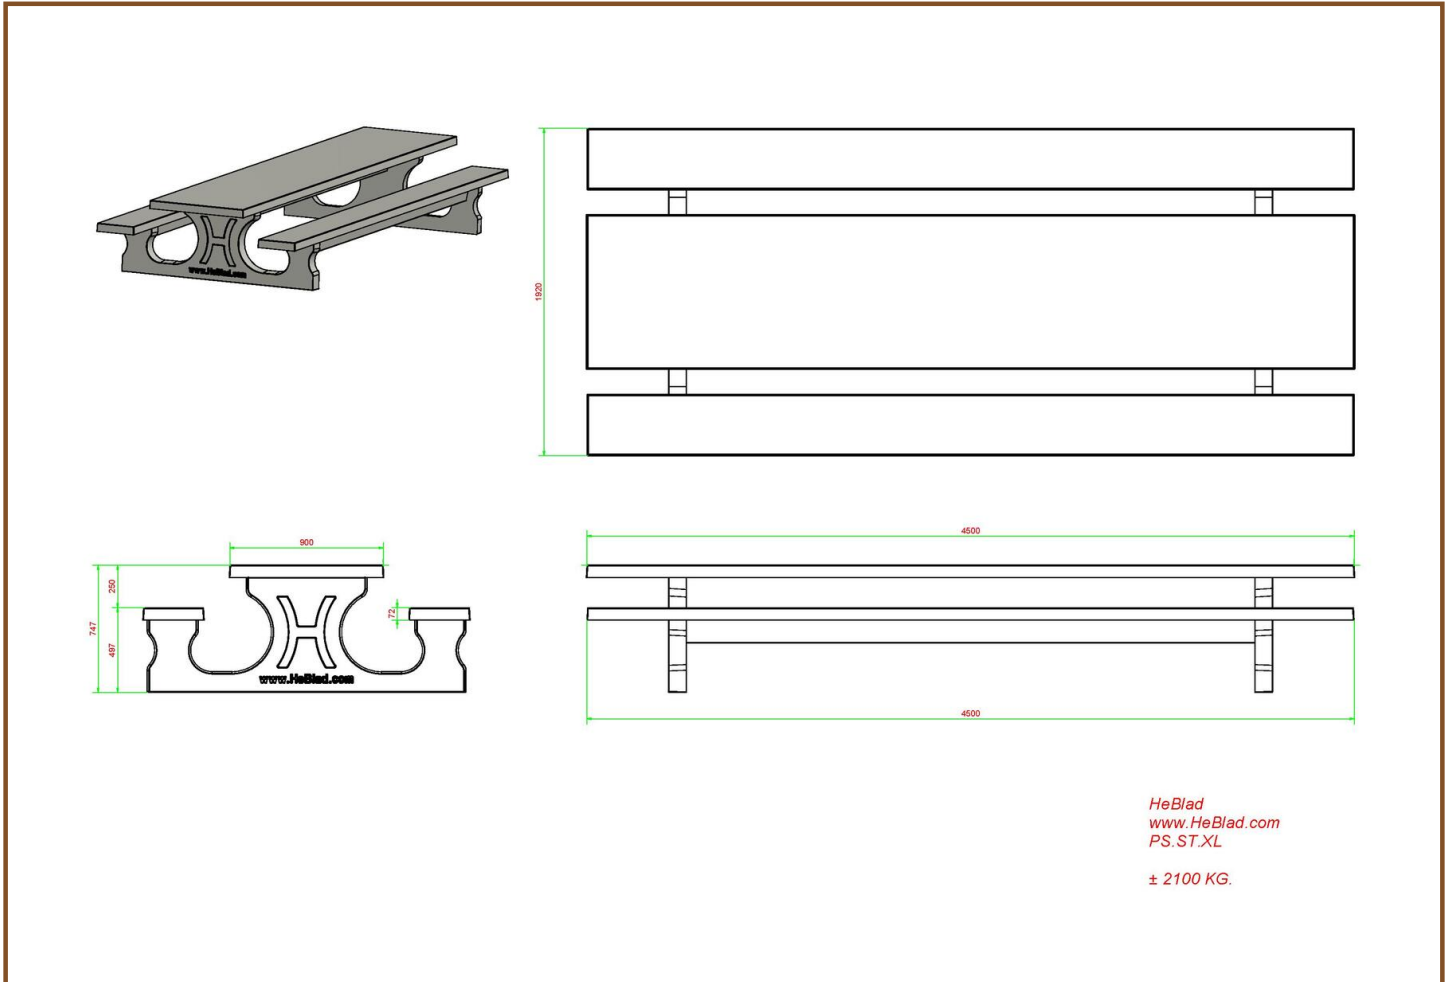

Our products are delivered from our factory in the Netherlands. 21 May 2024 - Prices subject to change

Specifications Picnic table Standard XL Natural Concrete

Product code	PS.ST.XL	Tabletop thickness	7.2 cm
Colour	Natural concrete	Seat height	49.7 cm
Dimensions (L x W x H)	450 x 192 x 75 cm	Weight	2100 kg
Dimensions tabletop (L x W)	450 x 90 cm	Material seat	Beton
Height tabletop	74.7 cm	Distance legs	354,5 cm (center to center)