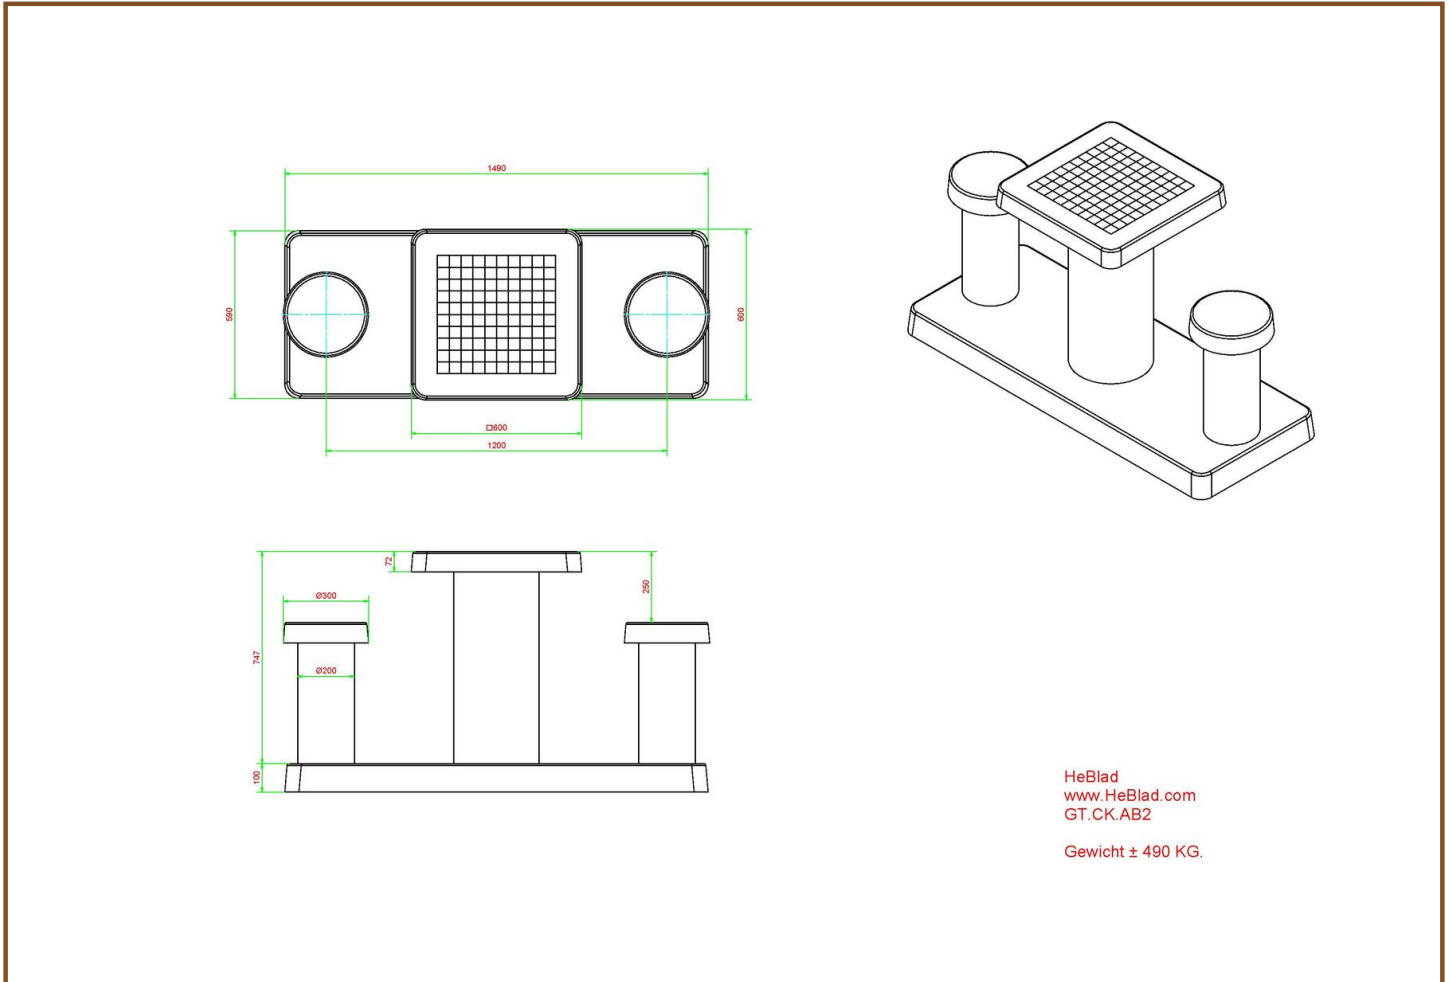

Specifications Checkers/Drafts Table Anthracite-Concrete (2P)

Product code	GT.CK.AB2	Dimensions tabletop	60 x 60 cm
Colour	Anthracite concrete	Tabletop thickness	7,2 cm
Dimensions (L X W)	149 x 59 cm	Weight	425 kg
Height tabletop	75 cm	Thickness bottom plate	10 cm
Seat height	50 cm		

Related products

Our products are delivered from our factory in the Netherlands.