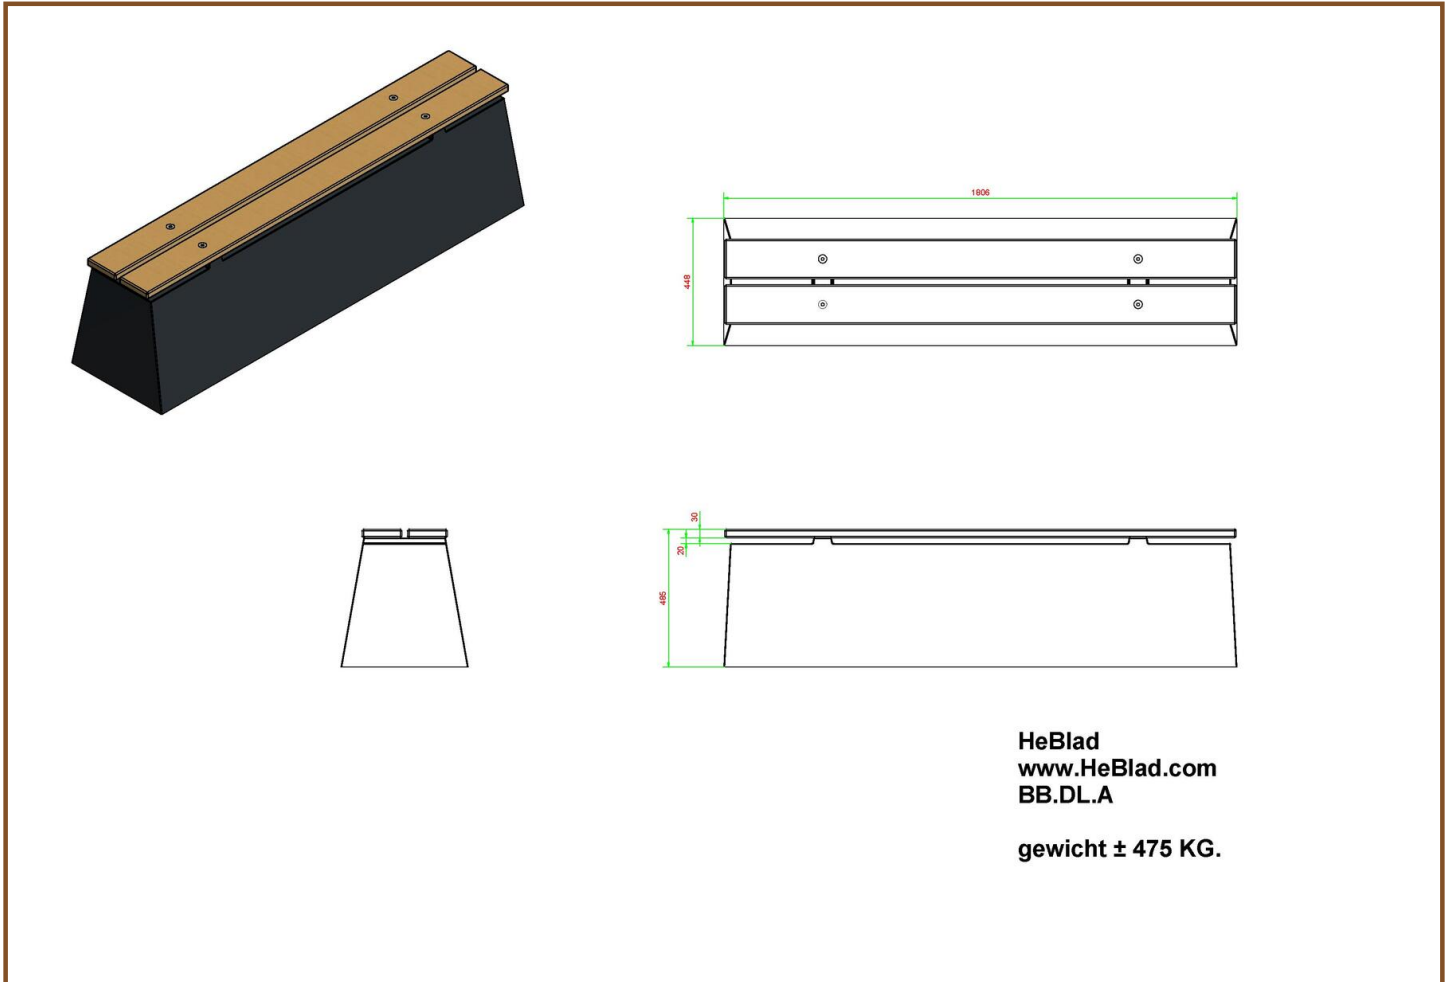

Our products are delivered from our factory in the Netherlands. 21 May 2024 - Prices subject to change

Specifications Concrete Bench DeLuxe Anthracite

Product code	BB.DL.A	Weight	475 kg
Colour	Anthracite lacquered, RAL 7017	Material seat	Bamboo
Dimensions (L x W x H)	180 x 45 x 50 cm	Number of seats	4
Seat height	50 cm		