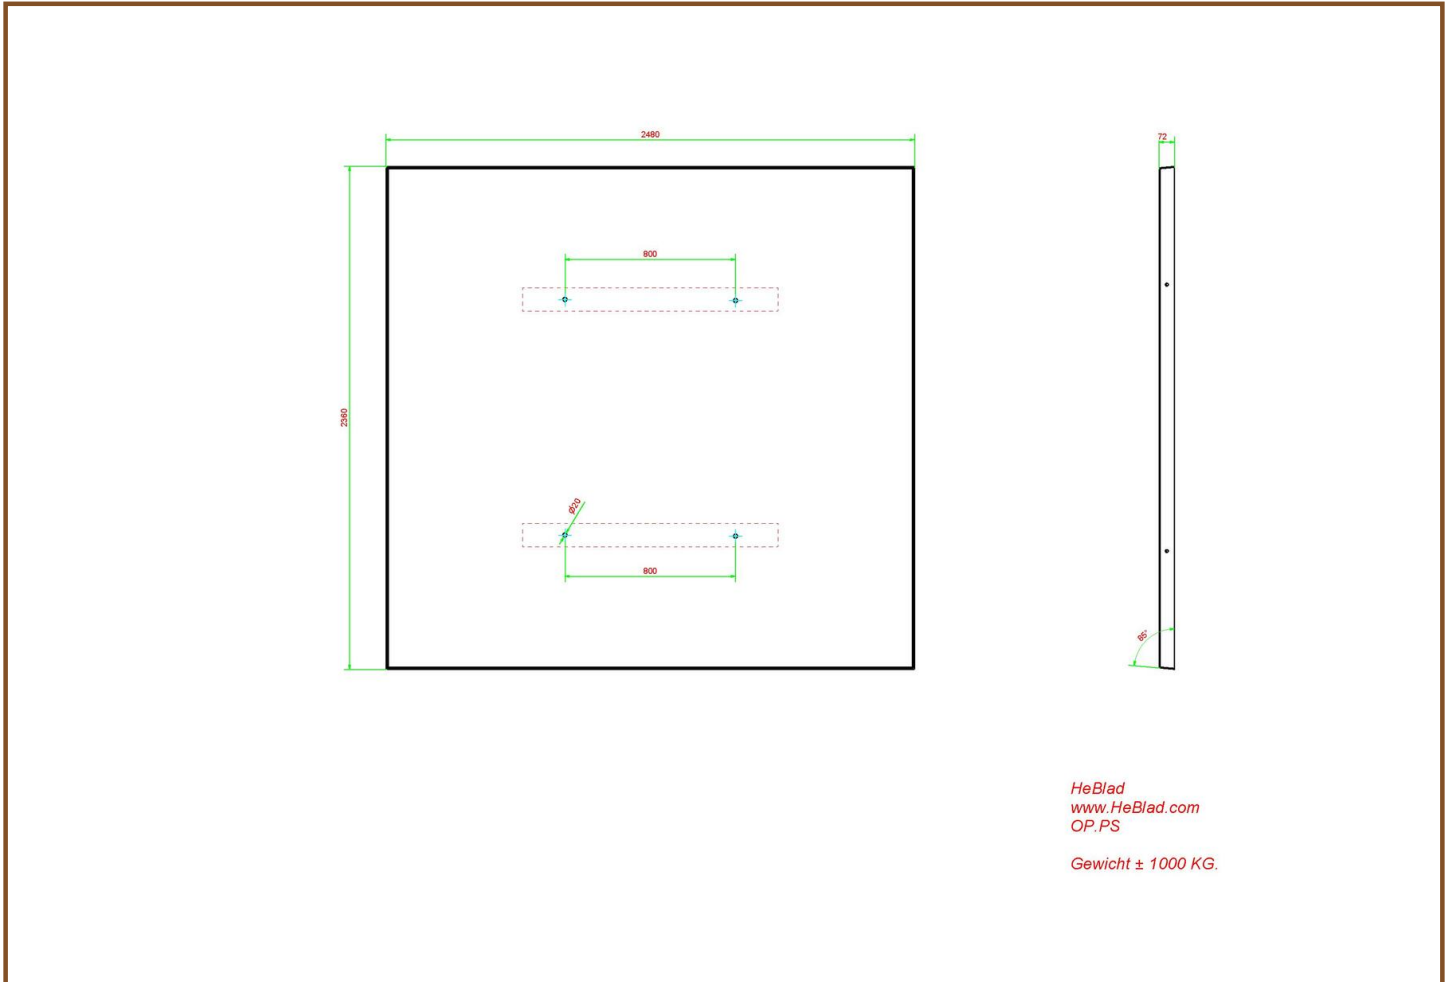

Specifications Bottom plate Picnic table Natural Concrete

Product code	OP.PS	Finishing surface	Anti-slip (window) profile
Colour	Natural concrete	lifting device	Concrete screw sleeve M16
Dimensions (L x W x H)	248 x 236 x 7,2 cm	preparation attachment	Holes for bolts M16
Weight	1000 kg		

Related products

Our products are delivered from our factory in the Netherlands.