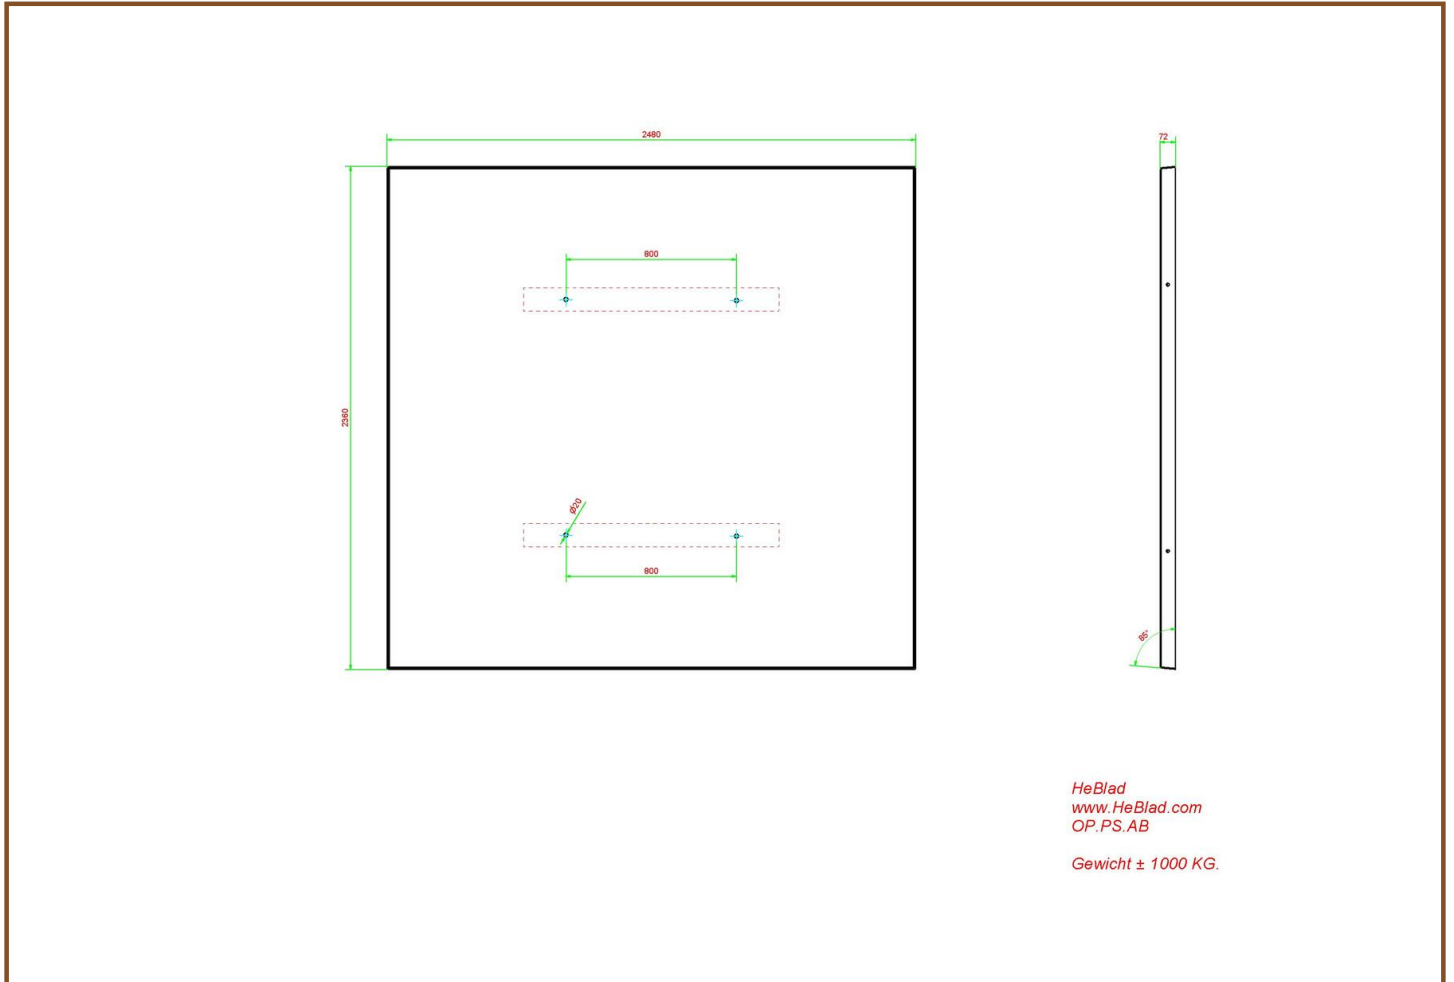

Our products are delivered from our factory in the Netherlands. 21 May 2024 - Prices subject to change

Specifications Bottom plate Picnic table Anthracite-Concrete

Product code	OP.PS.AB	Finishing surface	Anti-slip (window) profile
Colour	Anthracite concrete	lifting device	Concrete screw sleeve M16
Dimensions (L x W x H)	248 x 236 x 7,2 cm	preparation attachment	Holes for bolts M16
Weight	1000 kg		