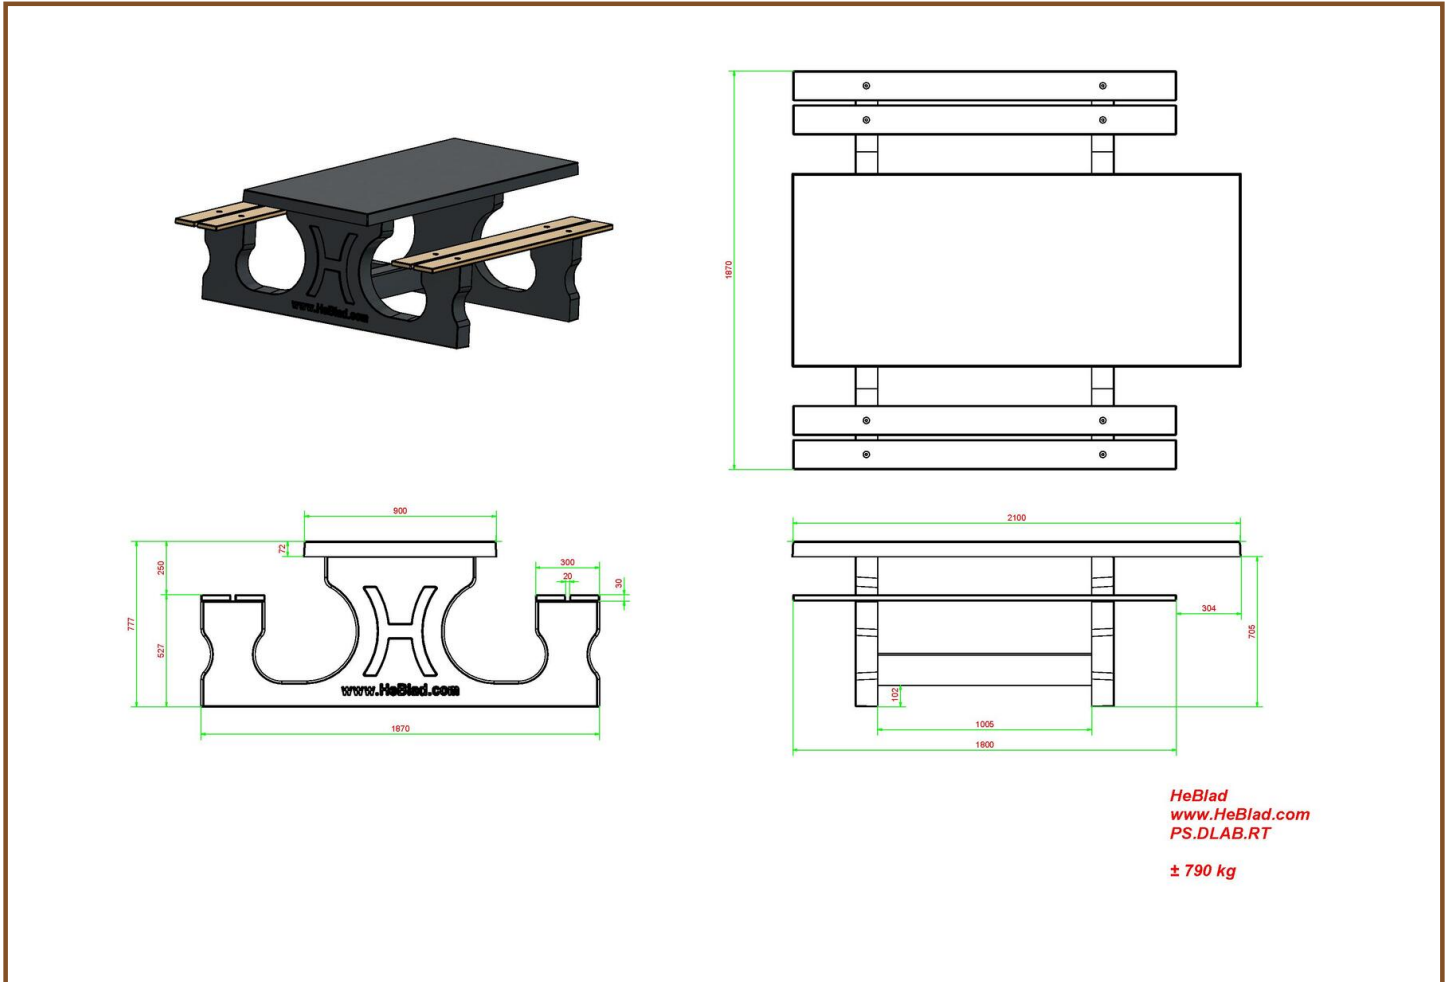

Specifications Picnic table DeLuxe Anthracite-Concrete Wheelchair accessible

Product code	PS.DLAB.RT	Tabletop thickness	7.2 cm
Colour	Anthracite concrete	Seat height	52.7 cm
Dimensions (L x W x H)	210 x 187 x 78 cm	Weight	790 kg
Dimensions tabletop (L x W)	210 x 90 cm	Material seat	Bamboo
Height tabletop	77.7 cm	Distance legs	111 cm (center to center)

Related products