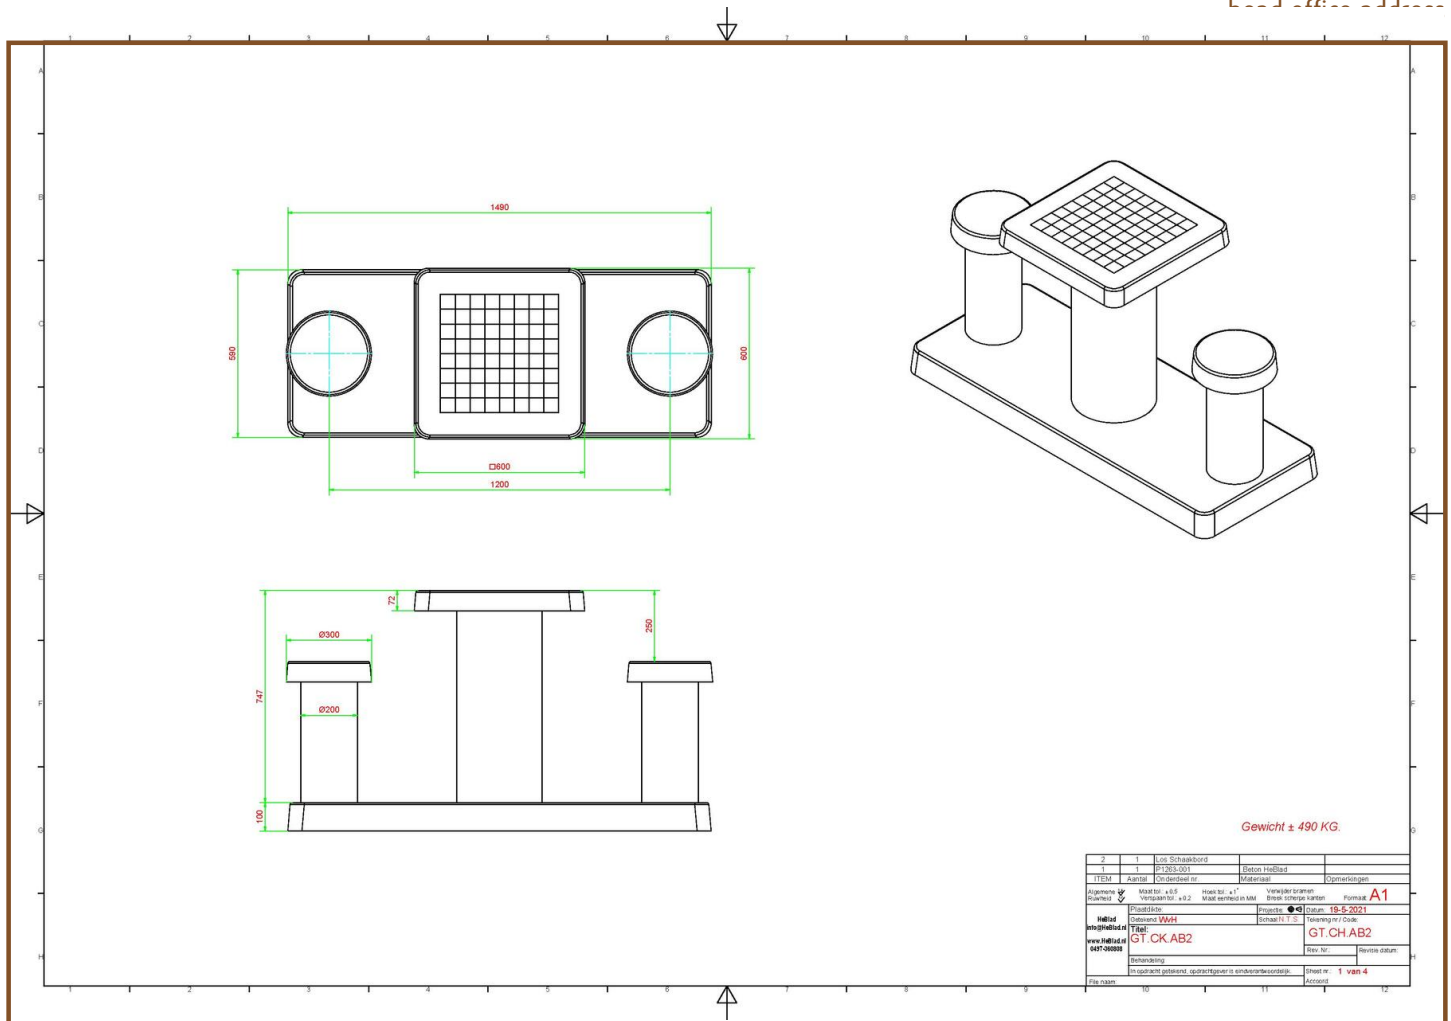

Specifications Chess Table Anthracite-Concrete (2P)

Product code	GT.CH.AB2	Dimensions tabletop	60 x 60 cm
Colour	Anthracite concrete	Tabletop thickness	10 cm
Dimensions (L X W)	149 x 59 cm	Weight	425 kg
Height tabletop	75 cm	Thickness bottom plate	10 cm
Seat height	50 cm		

Related products

Our products are delivered from our factory in the Netherlands.