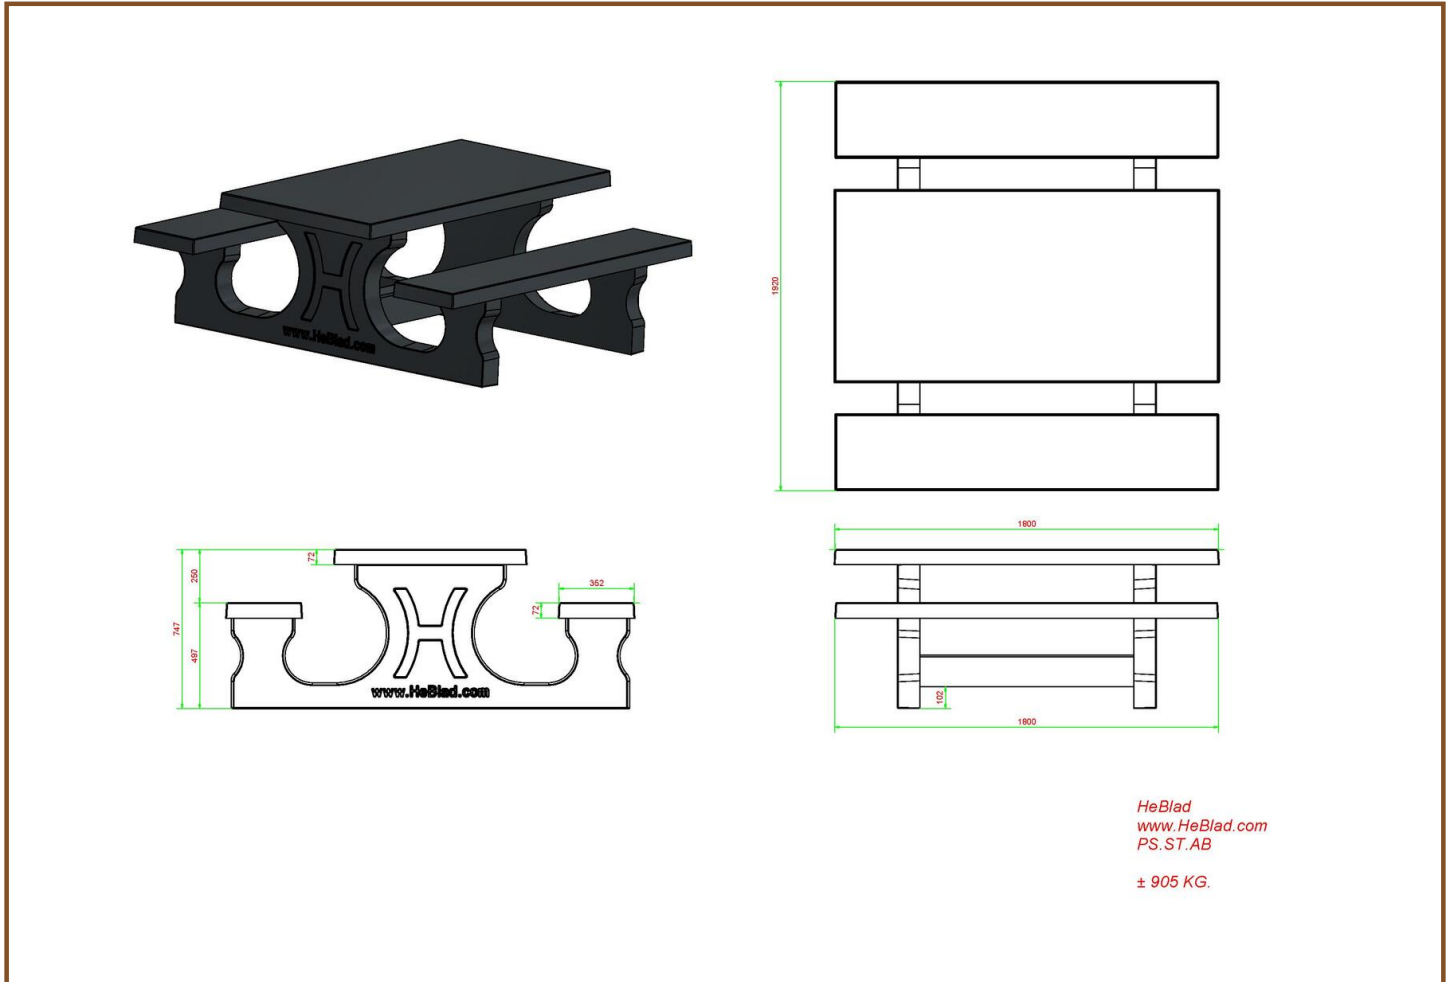

Our products are delivered from our factory in the Netherlands. 21 May 2024 - Prices subject to change

Specifications Picnic table Standard Anthracite-Concrete

Product code	PS.ST.AB	Tabletop thickness	7.2 cm
Colour	Anthracite concrete	Seat height	49.7 cm
Dimensions (L x W x H)	180 x 192 x 75 cm	Weight	905 kg
Dimensions tabletop (L x W)	180 x 90 cm	Material seat	Beton
Height tabletop	74.7 cm	Distance legs	111 cm (center to center)