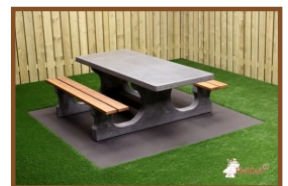

PS.DLAB.RT

Our products are delivered from our factory in the Netherlands.