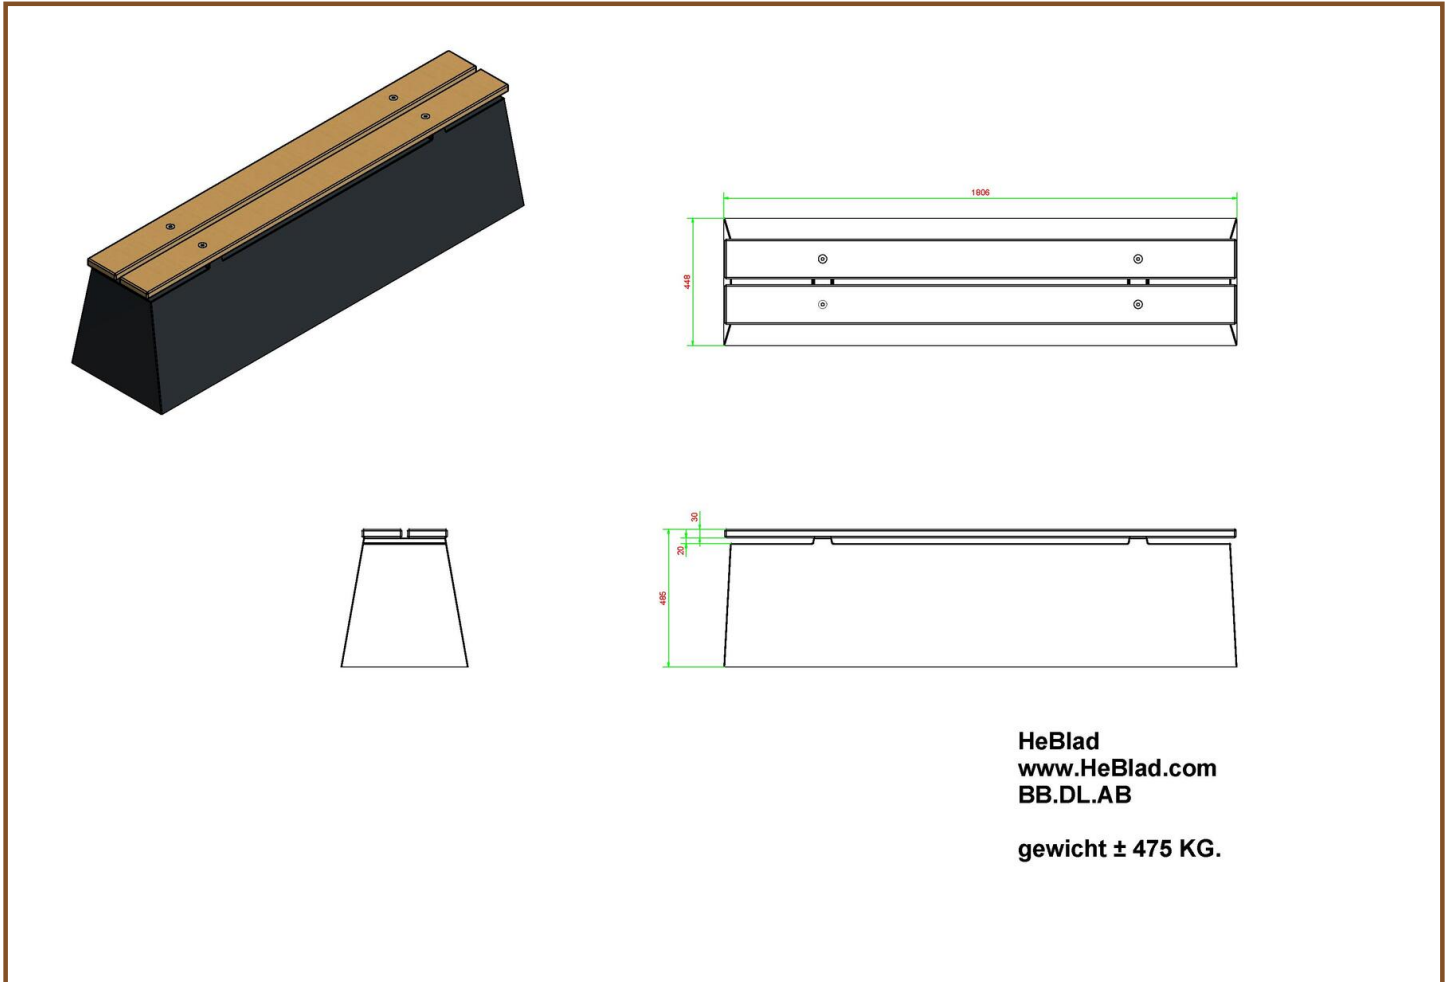

Our products are delivered from our factory in the Netherlands. 21 May 2024 - Prices subject to change

Specifications Bench DeLuxe Anthracite-Concrete

Product code	BB.DL.AB	Weight	475 kg
Colour	Anthracite concrete	Material seat	Bamboo
Dimensions (L x W x H)	180 x 45 x 50 cm	Number of seats	4
Seat height	50 cm		