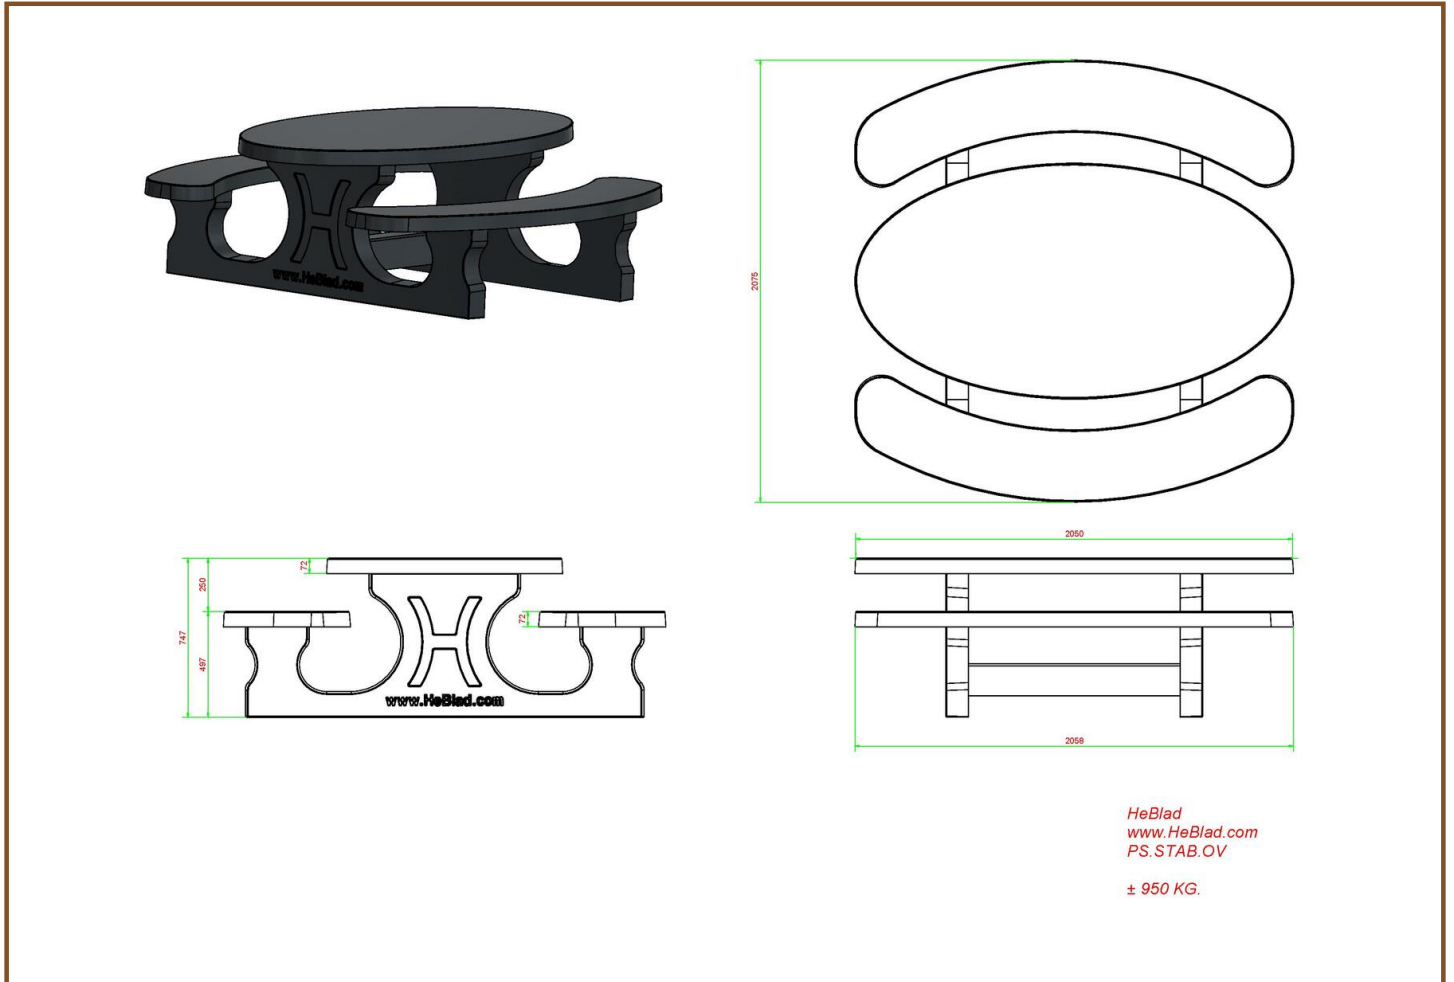

Our products are delivered from our factory in the Netherlands. 21 May 2024 - Prices subject to change

Specifications Picnic table Standard Oval Anthracite-Concrete

Product code	PS.STAB.OV	Tabletop thickness	7.2 cm
Colour	Anthracite concrete	Seat height	49.7 cm
Dimensions (L x W x H)	211 x 205 x 75 cm	Weight	950 kg
Dimensions tabletop (L x W)	205 x 110 cm	Material seat	Beton
Height tabletop	74.7 cm	Distance legs	110 cm (center to center)