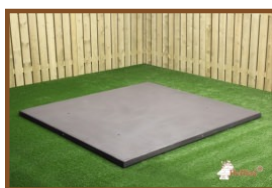

Specifications Concrete base plate for tennis table Anthracite-Concrete

Product code	OP.PP.AB	Finishing surface	Smooth concrete
Colour	Anthracite concrete	lifting device	139 x 87 x 99 cm
Dimensions (L x W x H)	299 x 179 x 10 cm	preparation attachment	Holes for bolts M16
Weight	1270 Kg		

Related products

OP.PS.AB

Our products are delivered from our factory in the Netherlands.