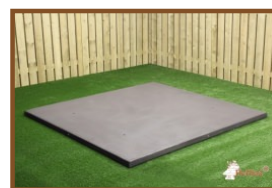

Specifications Picnic table DeLuxe Anthracite-Concrete Wheelchair accessible

Product code	PS.DLAB.RT	Tabletop thickness	7.2 cm
Colour	Anthracite concrete	Seat height	52.7 cm
Dimensions (L x W x H)	210 x 187 x 78 cm	Weight	790 kg
Dimensions tabletop (L x W)	210 x 90 cm	Material seat	Bamboo
Height tabletop	77.7 cm	Distance legs	111 cm (center to center)

Related products

OP.PS.AB

Our products are delivered from our factory in the Netherlands.