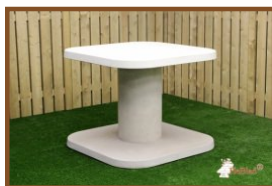

HB.ST

Our products are delivered from our factory in the Netherlands.