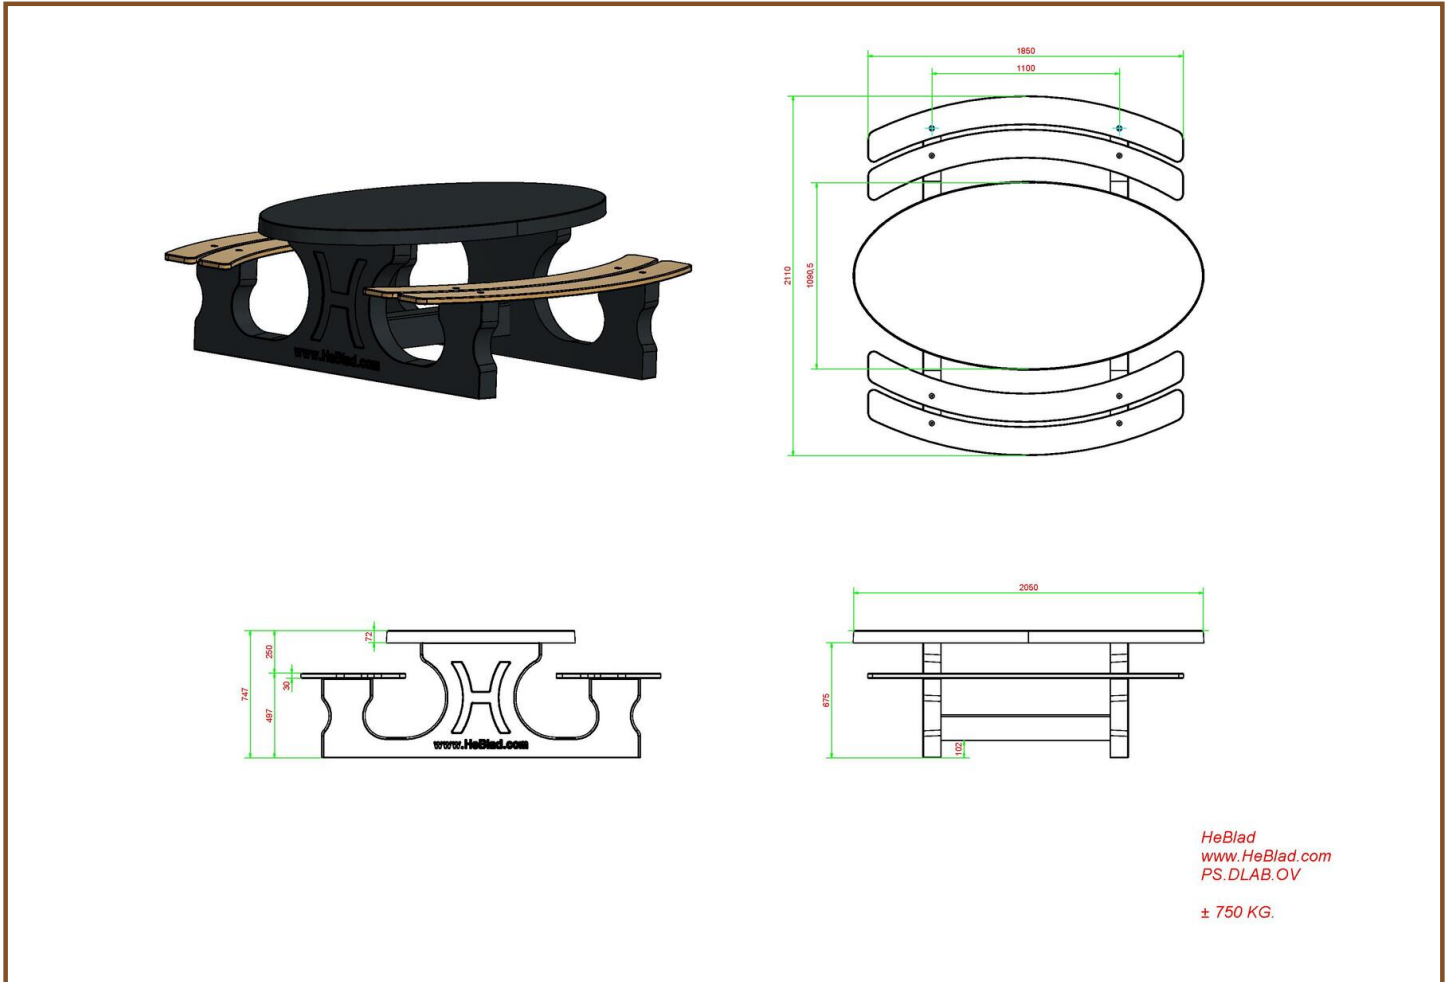

Our products are delivered from our factory in the Netherlands. 15 May 2024 - Prices subject to change

Specifications Picnic table DeLuxe Oval Anthracite-Concrete

Product code	PS.DLAB.OV	Tabletop thickness	7.2 cm
Colour	Anthracite concrete	Seat height	49.7 cm
Dimensions (L x W x H)	211 x 205 x 75 cm	Weight	750 kg
Dimensions tabletop (L x W)	205 x 110 cm	Material seat	Bamboo
Height tabletop	74.7 cm	Distance legs	110 cm (center to center)