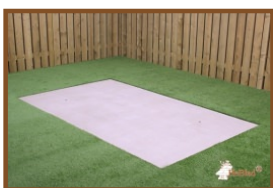

Related products

OP.PP