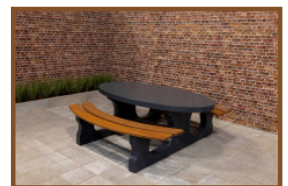

PS.DL.A.OV

Our products are delivered from our factory in the Netherlands.