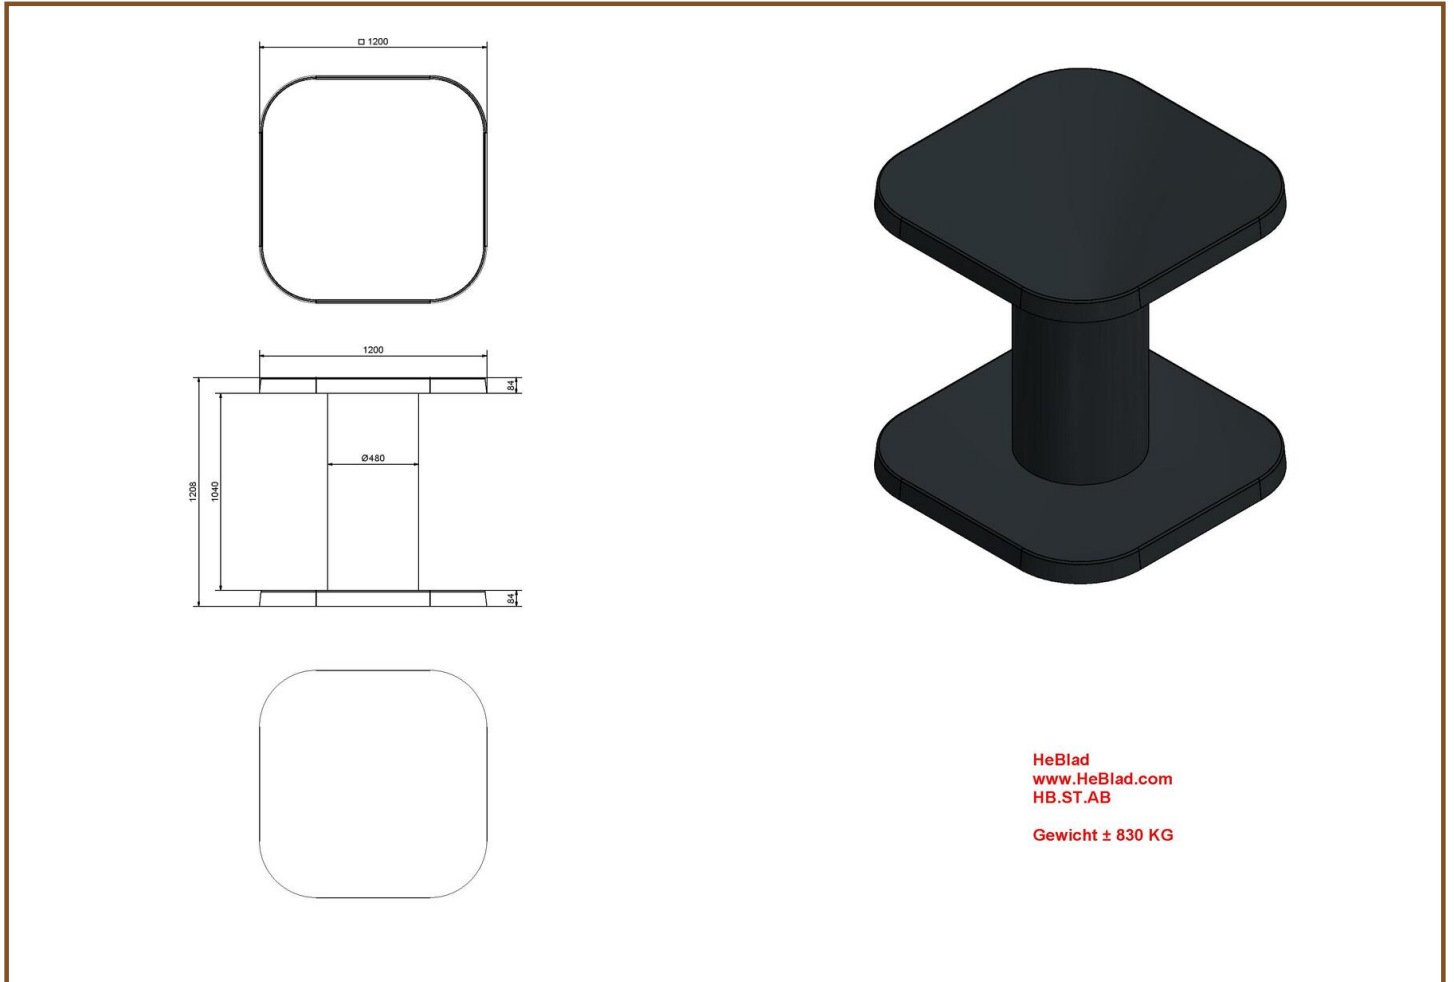

Our products are delivered from our factory in the Netherlands. 15 May 2024 - Prices subject to change

Specifications High Table Anthracite-Concrete

Product code	HB.ST.AB	Height tabletop	113 cm
Colour	Anthracite concrete	Tabletop thickness	8.4 cm
Dimensions (L x W x H)	120 x 120 x 113 cm	Weight	985 kg
Dimensions tabletop (L x W)	120 x 120 cm		