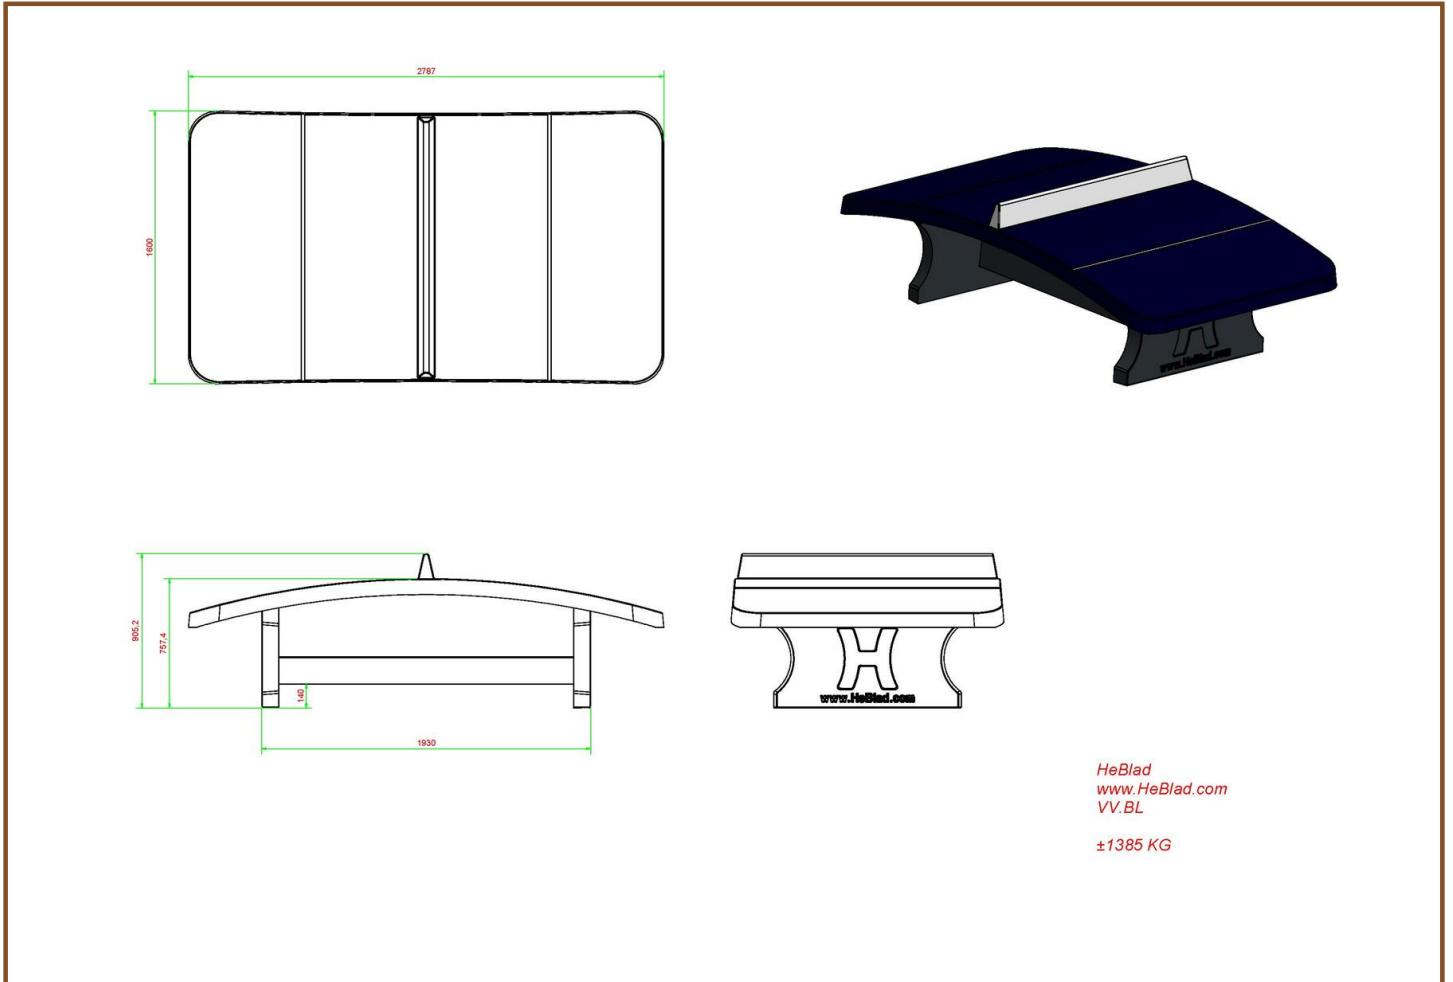

Specifications Concrete Foot Volleyball Table Blue

Product code	VV.BL	Height tabletop	76 cm
Colour	Blauw - RAL 5005	Height of the net	14,75 cm
Dimensions tabletop	274 x 152 cm	Weight	1385 kg
Dimensions underside tabletop	278 x 156 cm	Distance legs	183 cm (center to center)
Tabletop thickness	8,4 cm		

Related products

Our products are delivered from our factory in the Netherlands.