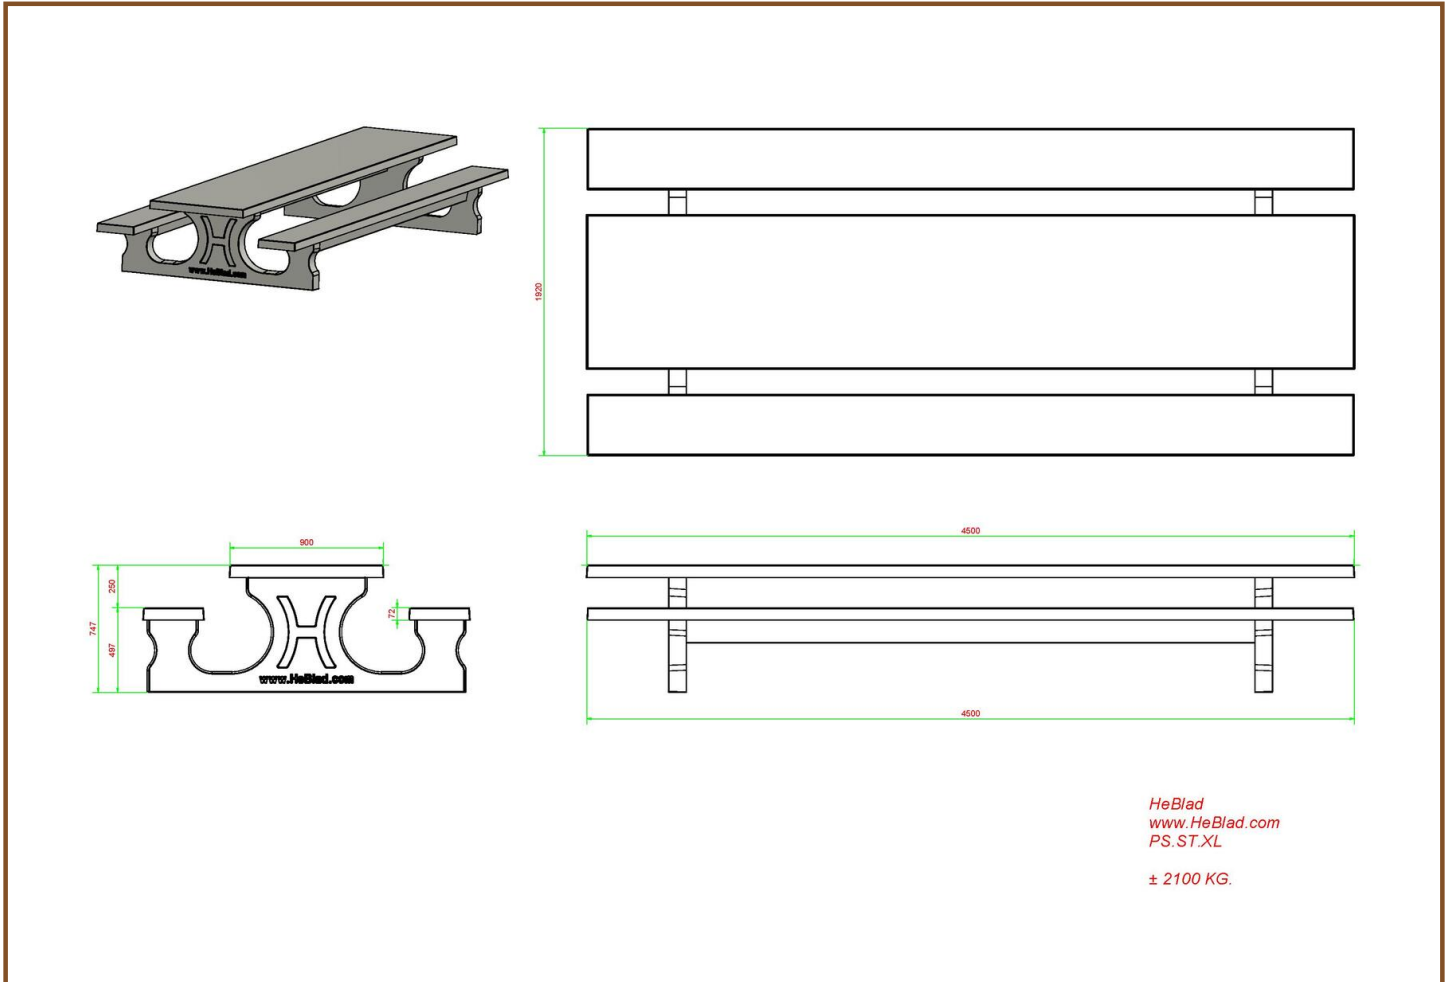

Our products are delivered from our factory in the Netherlands. 15 May 2024 - Prices subject to change

Specifications Picnic table Standard XL Natural Concrete

Product code	PS.ST.XL	Tabletop thickness	7.2 cm
Colour	Natural concrete	Seat height	49.7 cm
Dimensions (L x W x H)	450 x 192 x 75 cm	Weight	2100 kg
Dimensions tabletop (L x W)	450 x 90 cm	Material seat	Beton
Height tabletop	74.7 cm	Distance legs	354,5 cm (center to center)