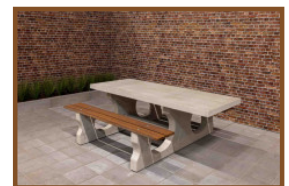

PS.DL.RT

Our products are delivered from our factory in the Netherlands.