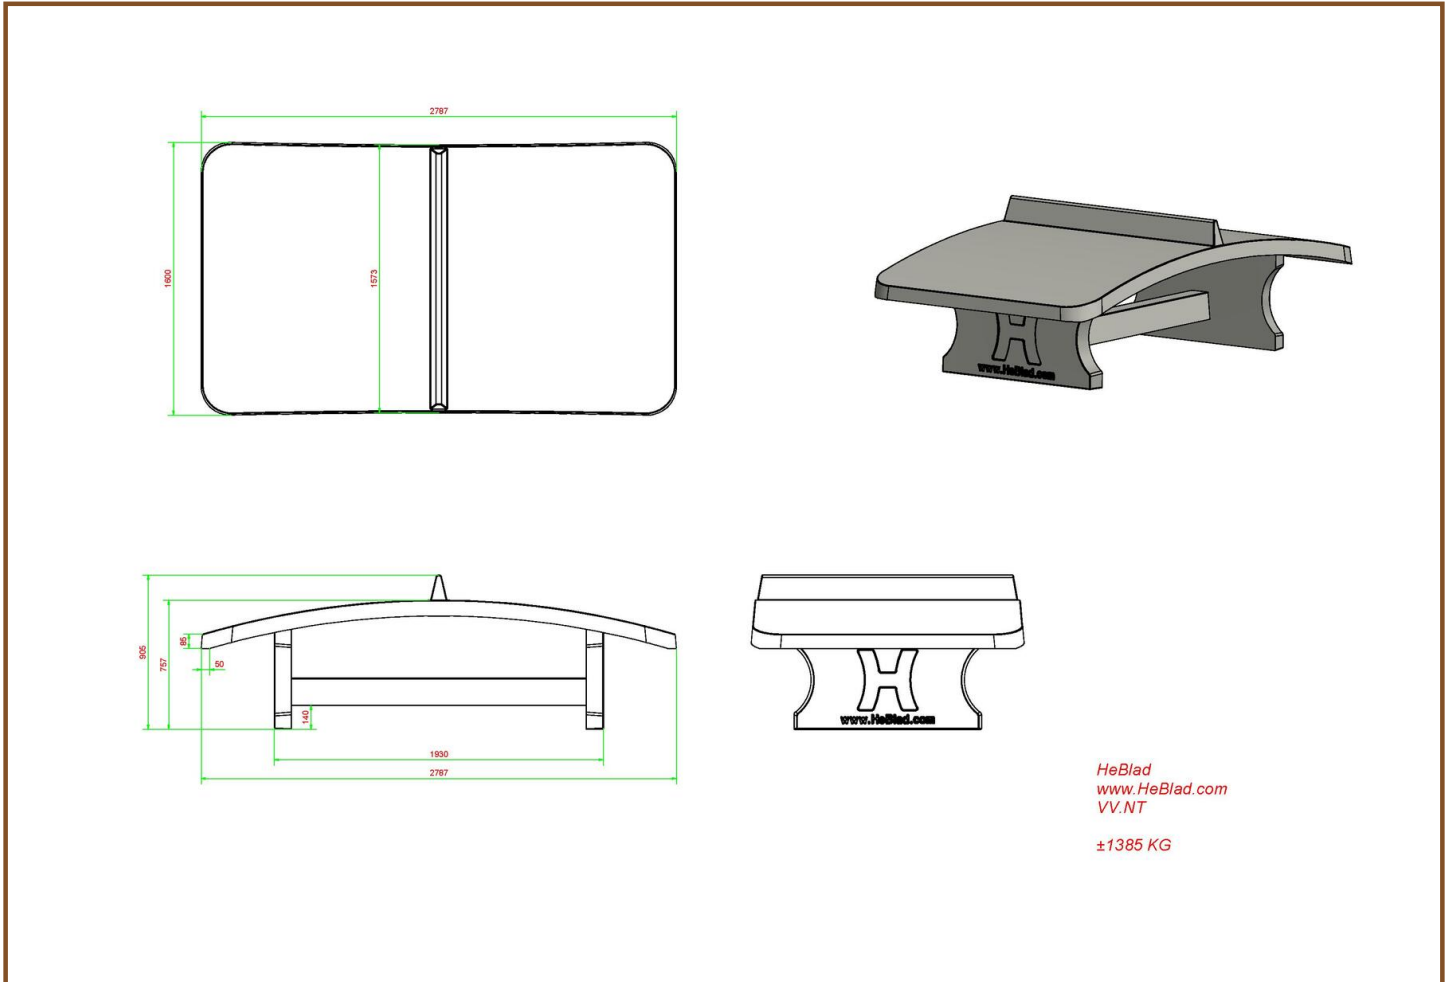

Specifications Foot Volleyball Table Natural Concrete

Product code	VV.NT	Height tabletop	76 cm
Colour	Natural concrete	Height of the net	14,75 cm
Dimensions tabletop	274 x 152 cm	Weight	1385 kg
Dimensions underside tabletop	278 x 156 cm	Distance legs	183 cm (center to center)
Tabletop thickness	8,4 cm		

Related products

Our products are delivered from our factory in the Netherlands.