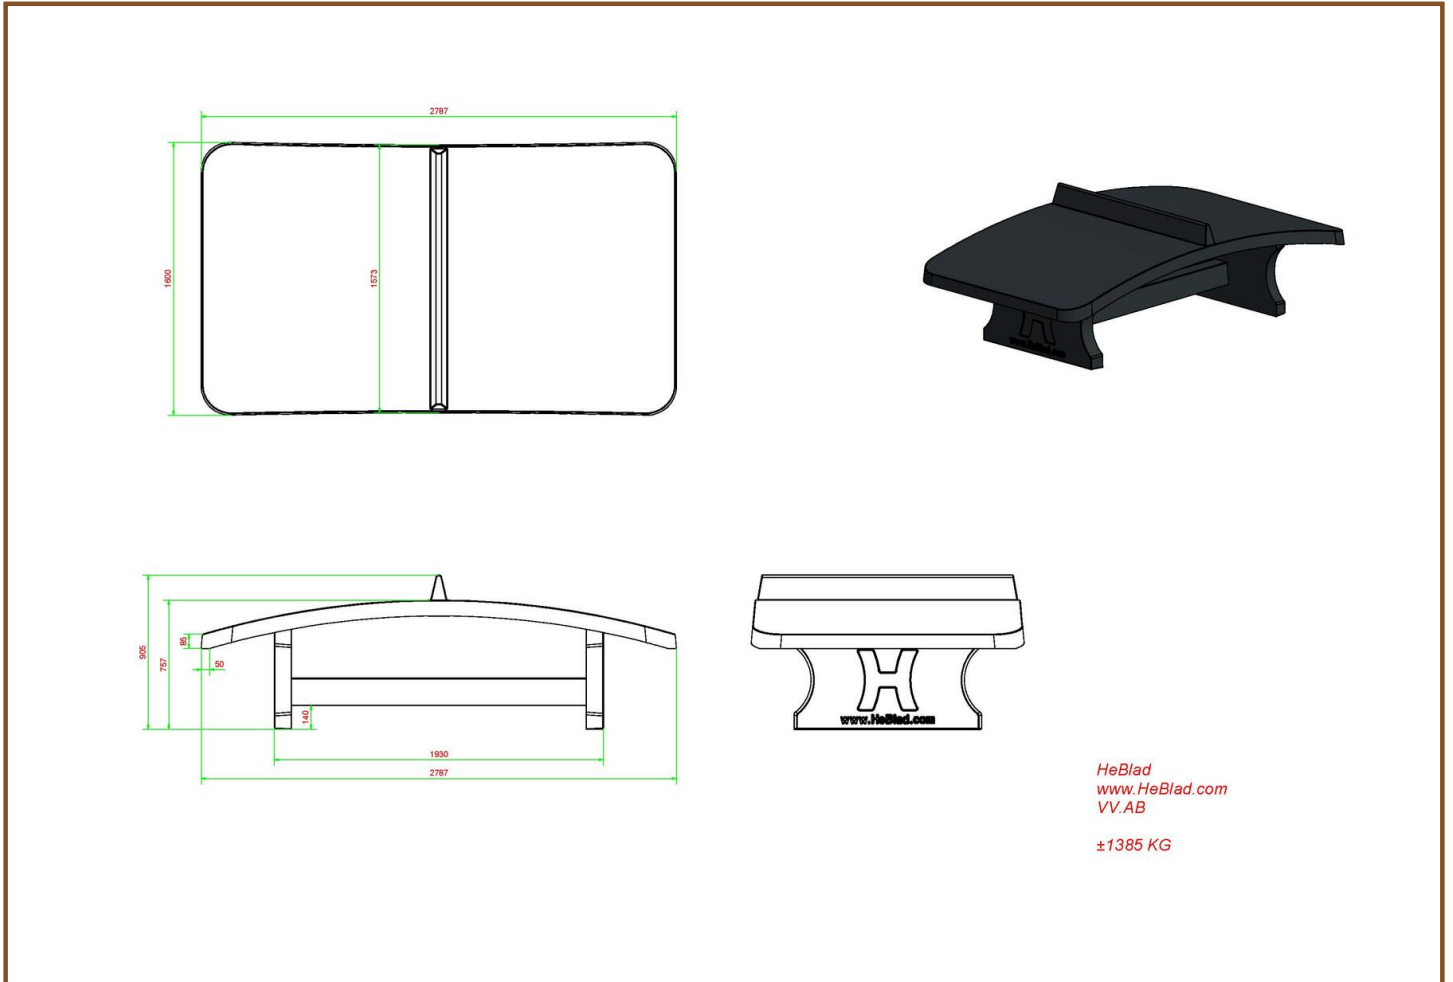

Specifications Foot Volleyball Table Anthracite-Concrete

Product code	VV.AB	Height tabletop	76 cm
Colour	Anthracite concrete	Height of the net	14,75 cm
Dimensions tabletop	274 x 152 cm	Weight	1385 kg
Dimensions underside tabletop	278 x 156 cm	Distance legs	183 cm (center to center)
Tabletop thickness	8,4 cm		

Related products

Our products are delivered from our factory in the Netherlands.