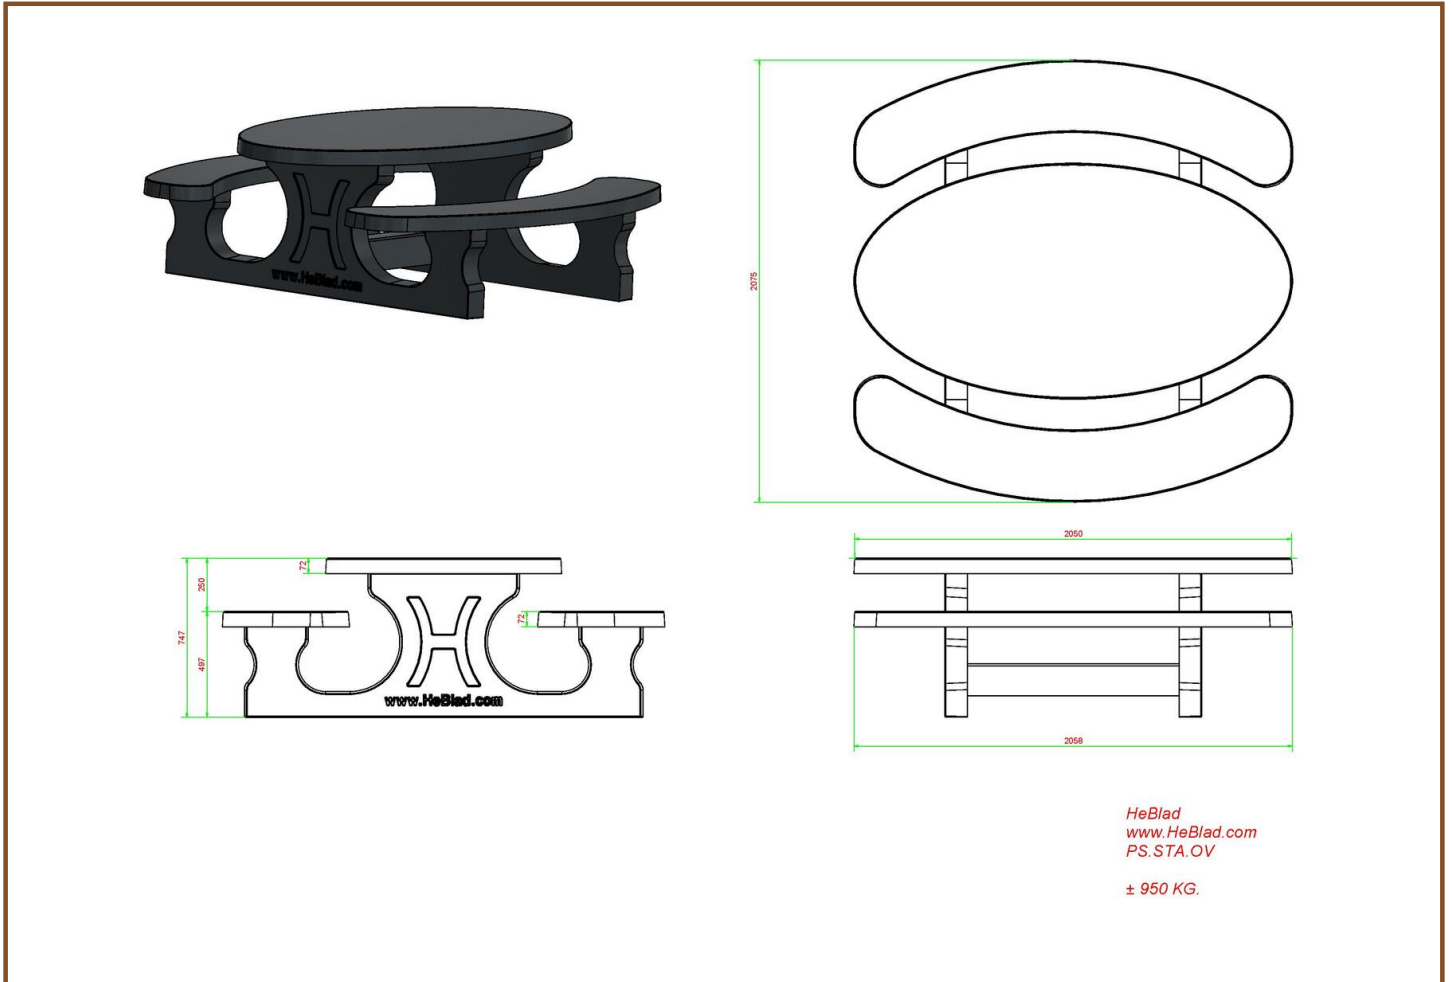

Specifications Concrete Picnic table Standard Oval Anthracite

Product code	PS.STA.OV	Tabletop thickness	7.2 cm
Colour	Anthracite lacquered, RAL 7016	Seat height	49.7 cm
Dimensions (L x W x H)	211 x 205 x 75 cm	Weight	950 kg
Dimensions tabletop (L x W)	205 x 110 cm	Material seat	Beton
Height tabletop	74.7 cm	Distance legs	110 cm (center to center)

Related products