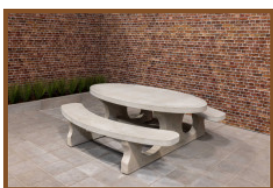

Related products

PS.ST.OV