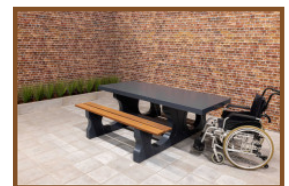

PS.DLA.RT

Our products are delivered from our factory in the Netherlands.