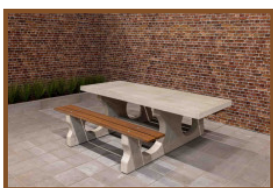

Related products

PS.DL.RT