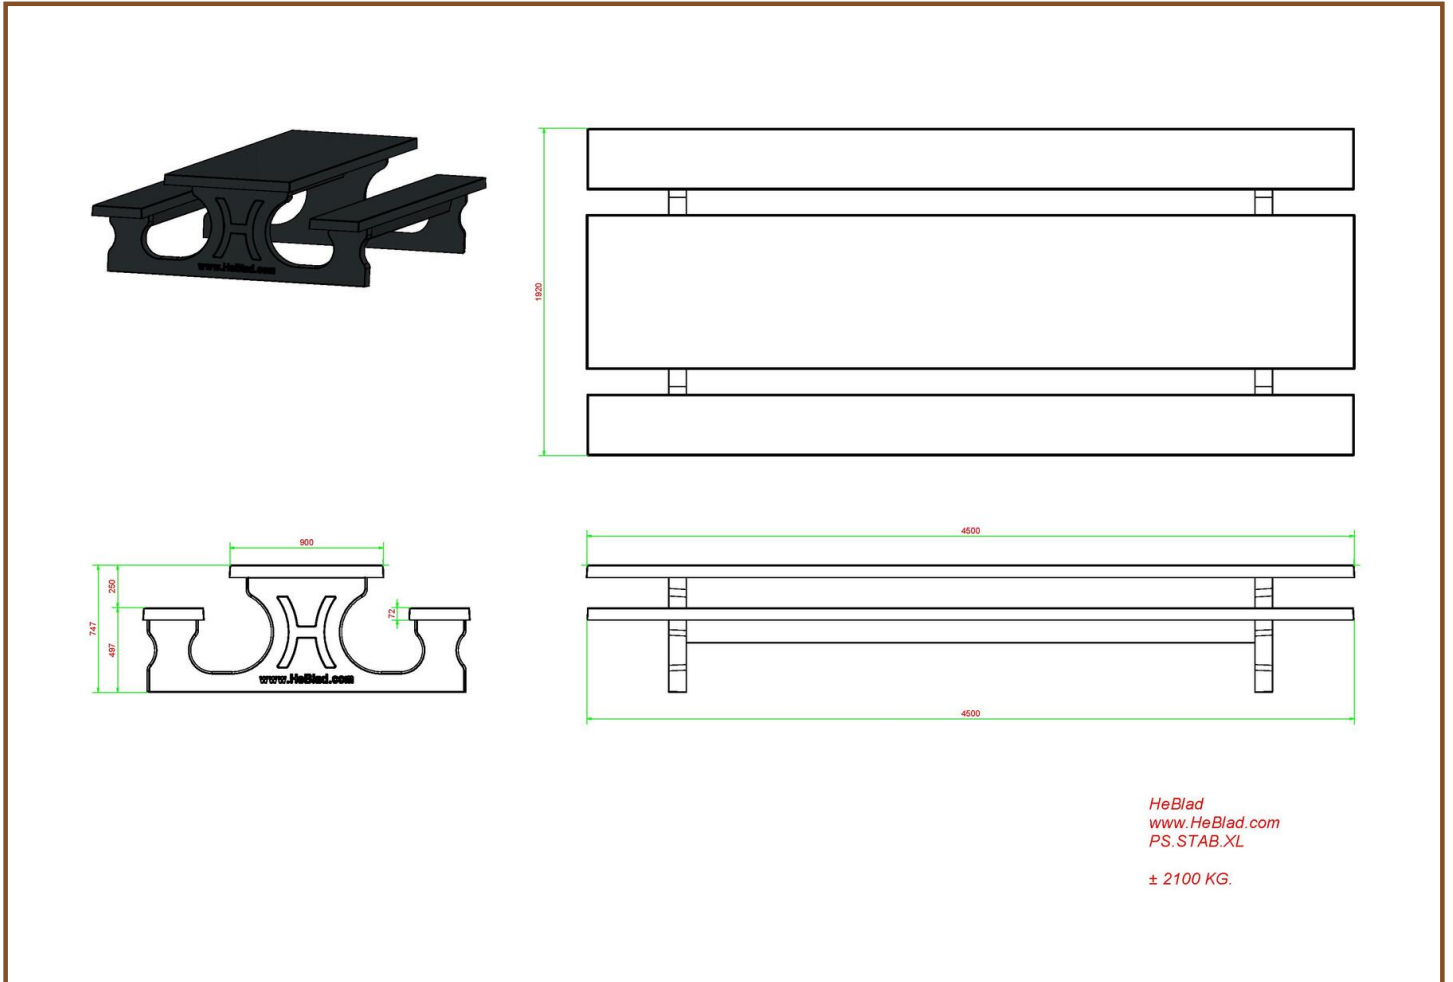

Our products are delivered from our factory in the Netherlands. 15 May 2024 - Prices subject to change

Specifications Picnic table Standard XL Anthracite-Concrete

Product code	PS.STAB.XL	Tabletop thickness	7.2 cm
Colour	Anthracite concrete	Seat height	49.7 cm
Dimensions (L x W x H)	450 x 192 x 75 cm	Weight	2100 kg
Dimensions tabletop (L x W)	450 x 90 cm	Material seat	Beton
Height tabletop	74.7 cm	Distance legs	354,5 cm (center to center)