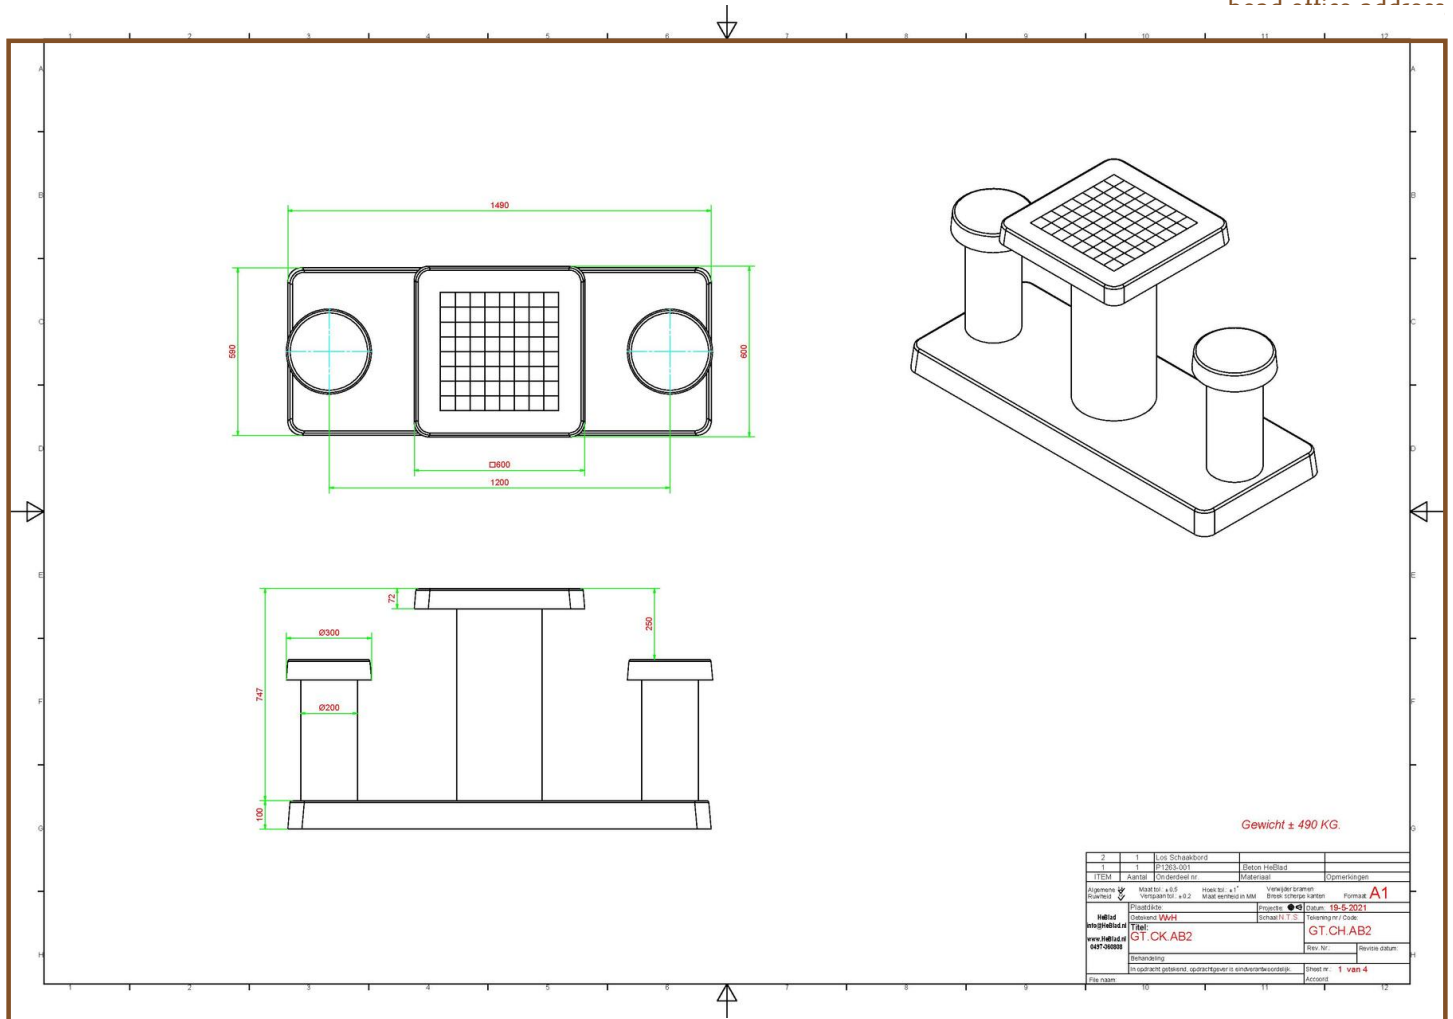

Specifications Chess Table Anthracite-Concrete (2P)

Product code	GT.CH.AB2	Dimensions tabletop	60 x 60 cm
Colour	Anthracite concrete	Tabletop thickness	10 cm
Dimensions (L X W)	149 x 59 cm	Weight	425 kg
Height tabletop	75 cm	Thickness bottom plate	10 cm
Seat height	50 cm		

Related products

Our products are delivered from our factory in the Netherlands.