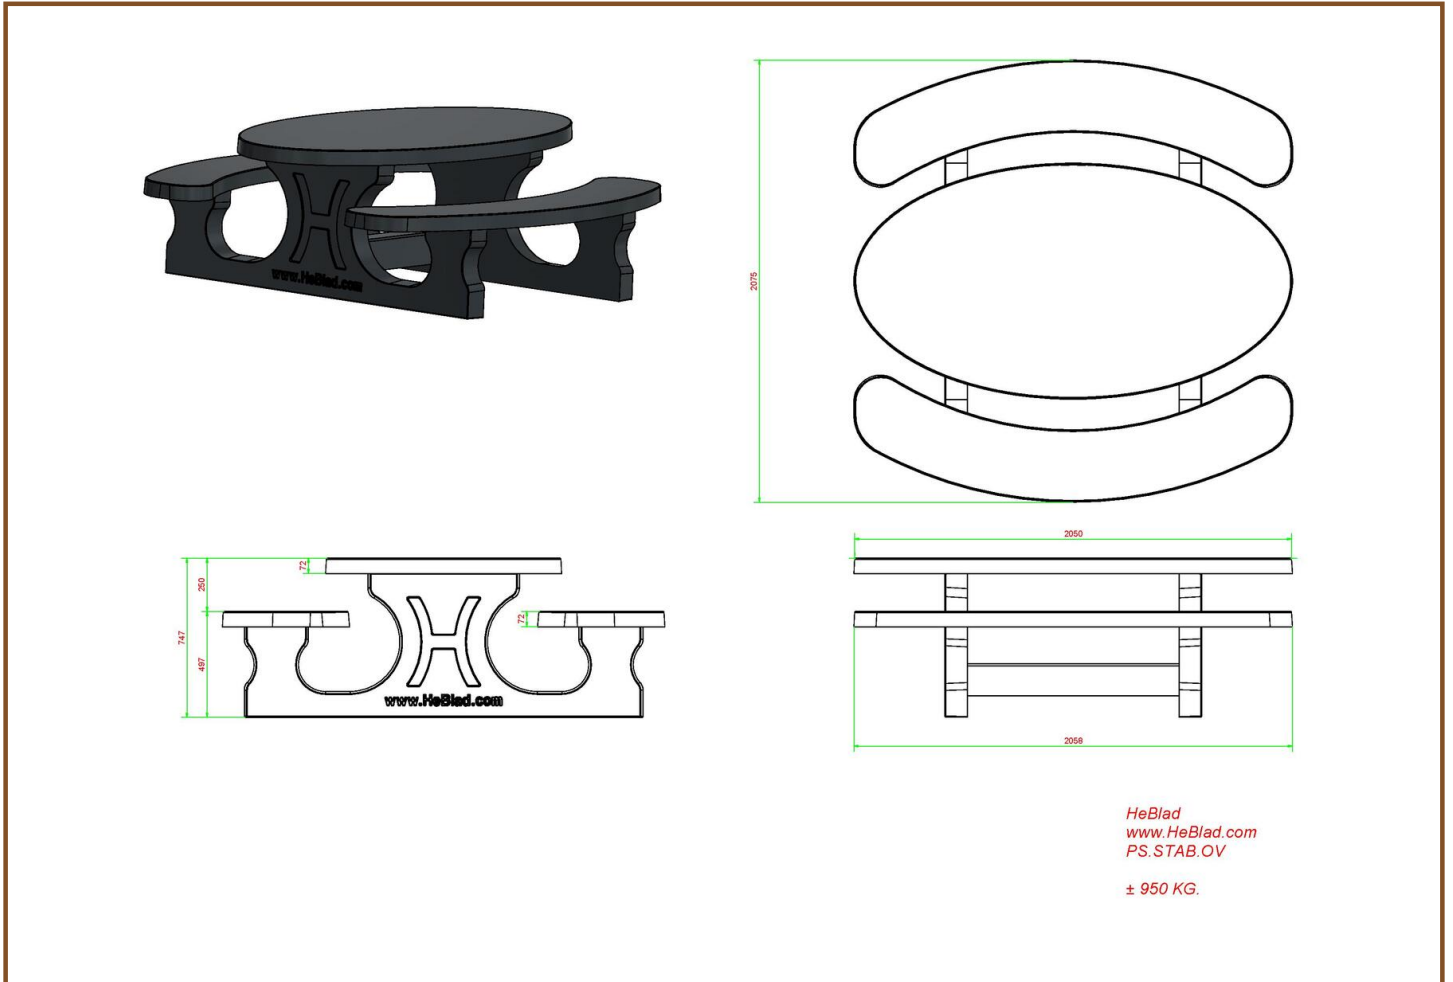

Our products are delivered from our factory in the Netherlands. 15 May 2024 - Prices subject to change

Specifications Picnic table Standard Oval Anthracite-Concrete

Product code	PS.STAB.OV	Tabletop thickness	7.2 cm
Colour	Anthracite concrete	Seat height	49.7 cm
Dimensions (L x W x H)	211 x 205 x 75 cm	Weight	950 kg
Dimensions tabletop (L x W)	205 x 110 cm	Material seat	Beton
Height tabletop	74.7 cm	Distance legs	110 cm (center to center)