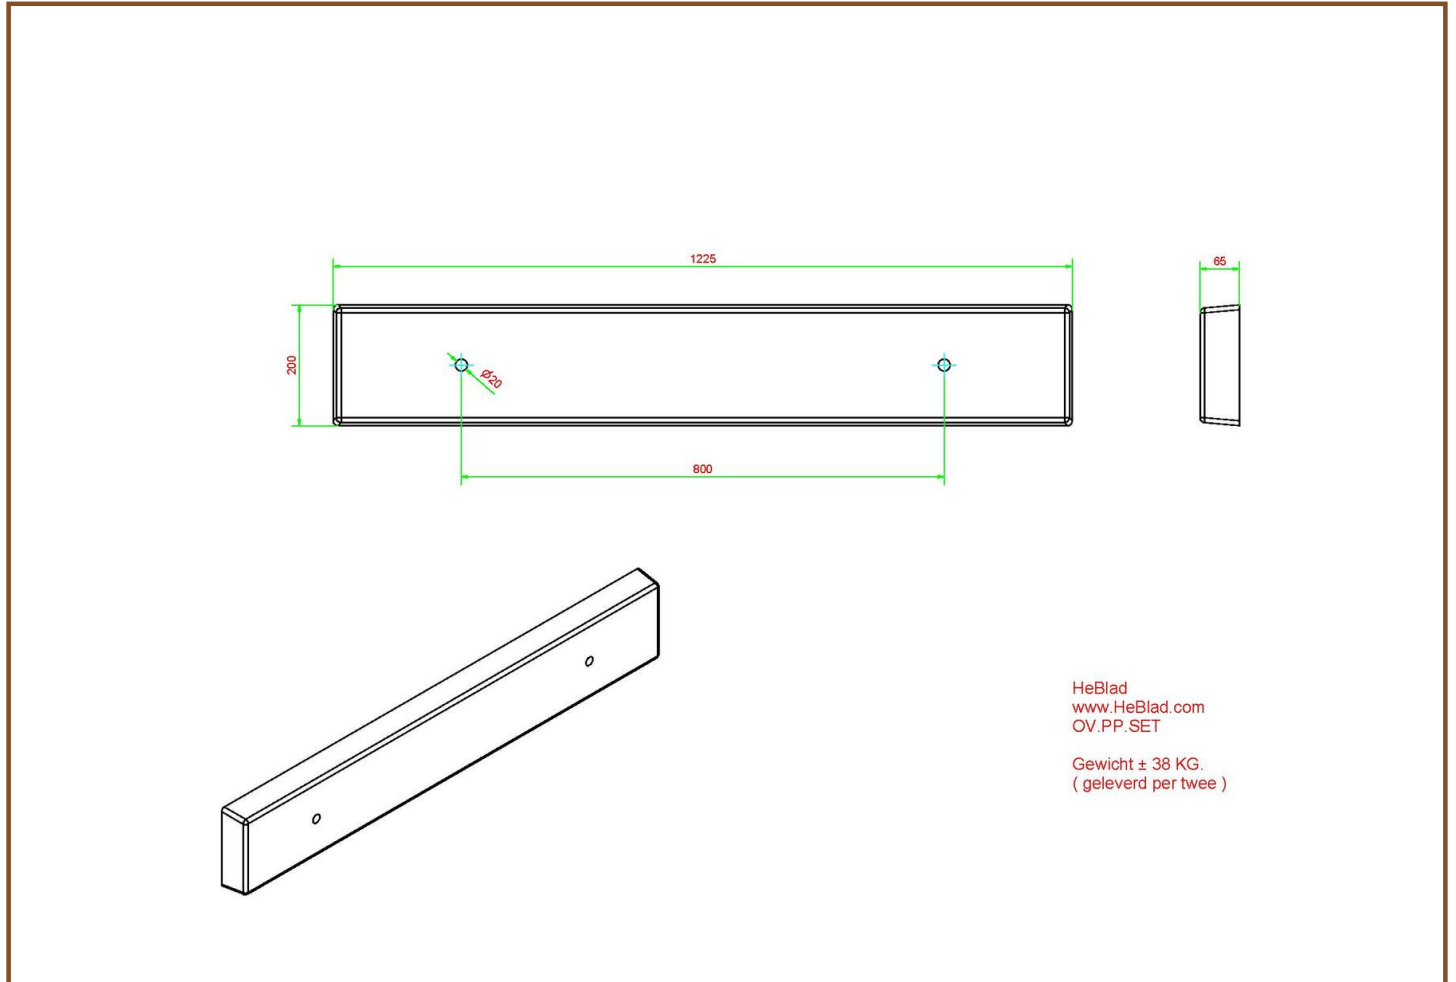

Specifications A set of support blocks for different tables

Product code	OV.PP.SET
Weight	38 kg

Our products are delivered from our factory in the Netherlands.