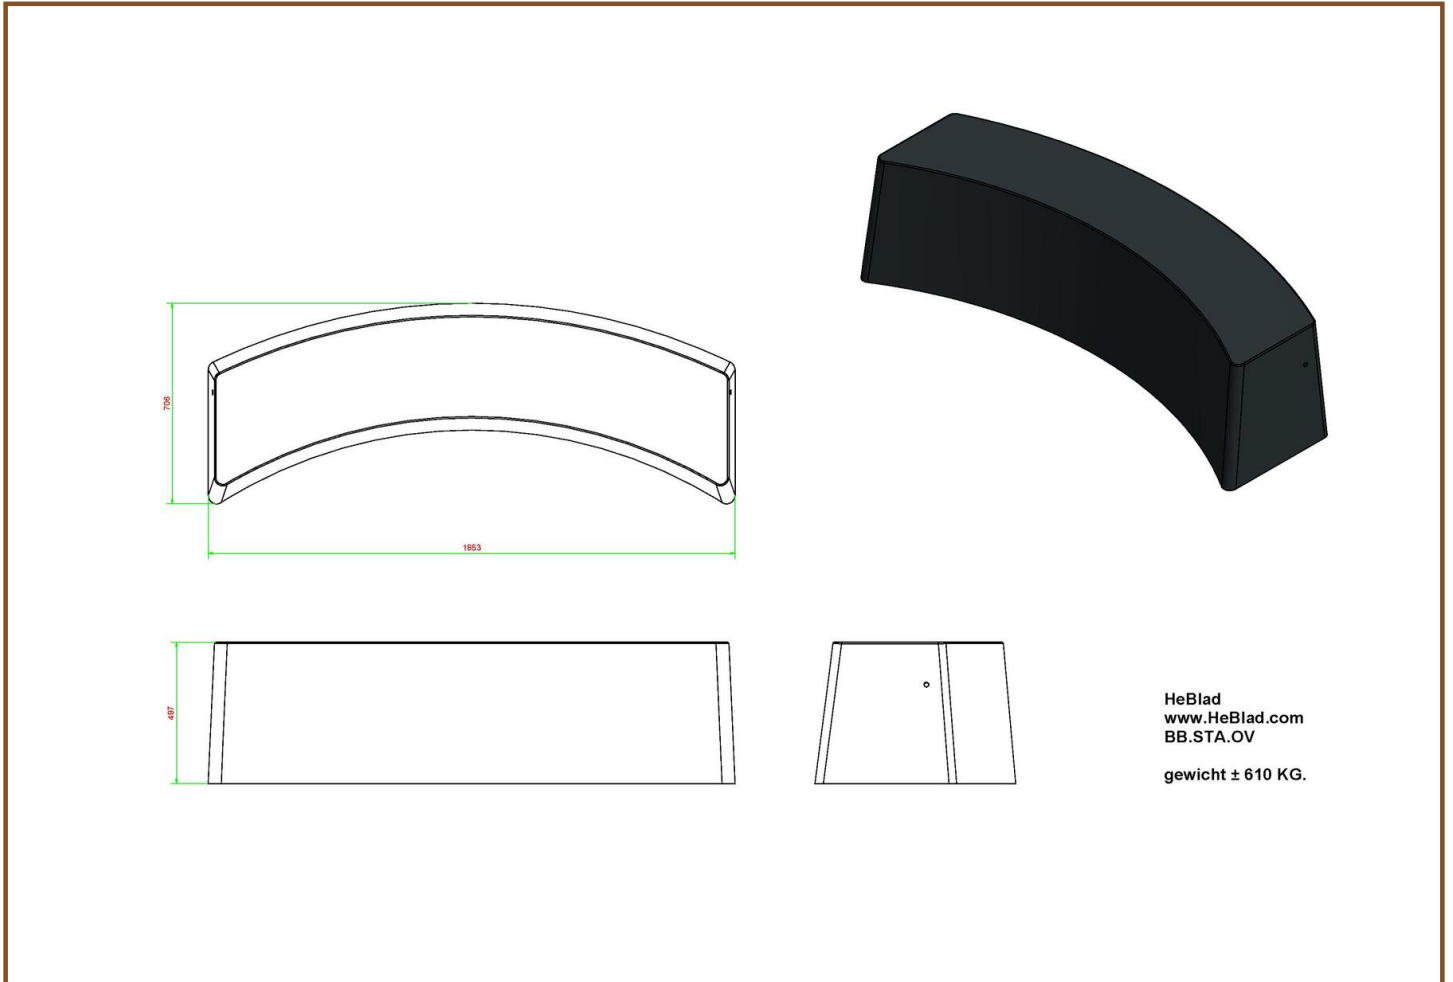

Specifications Bench standard oval anthracite

Product code	BB.STA.OV	Weight	610 kg
Colour	Anthracite	Material seat	Beton
Dimensions (L x W x H)	185 x 70 x 50 cm	Number of seats	4
Seat height	49.7 cm		

Related products