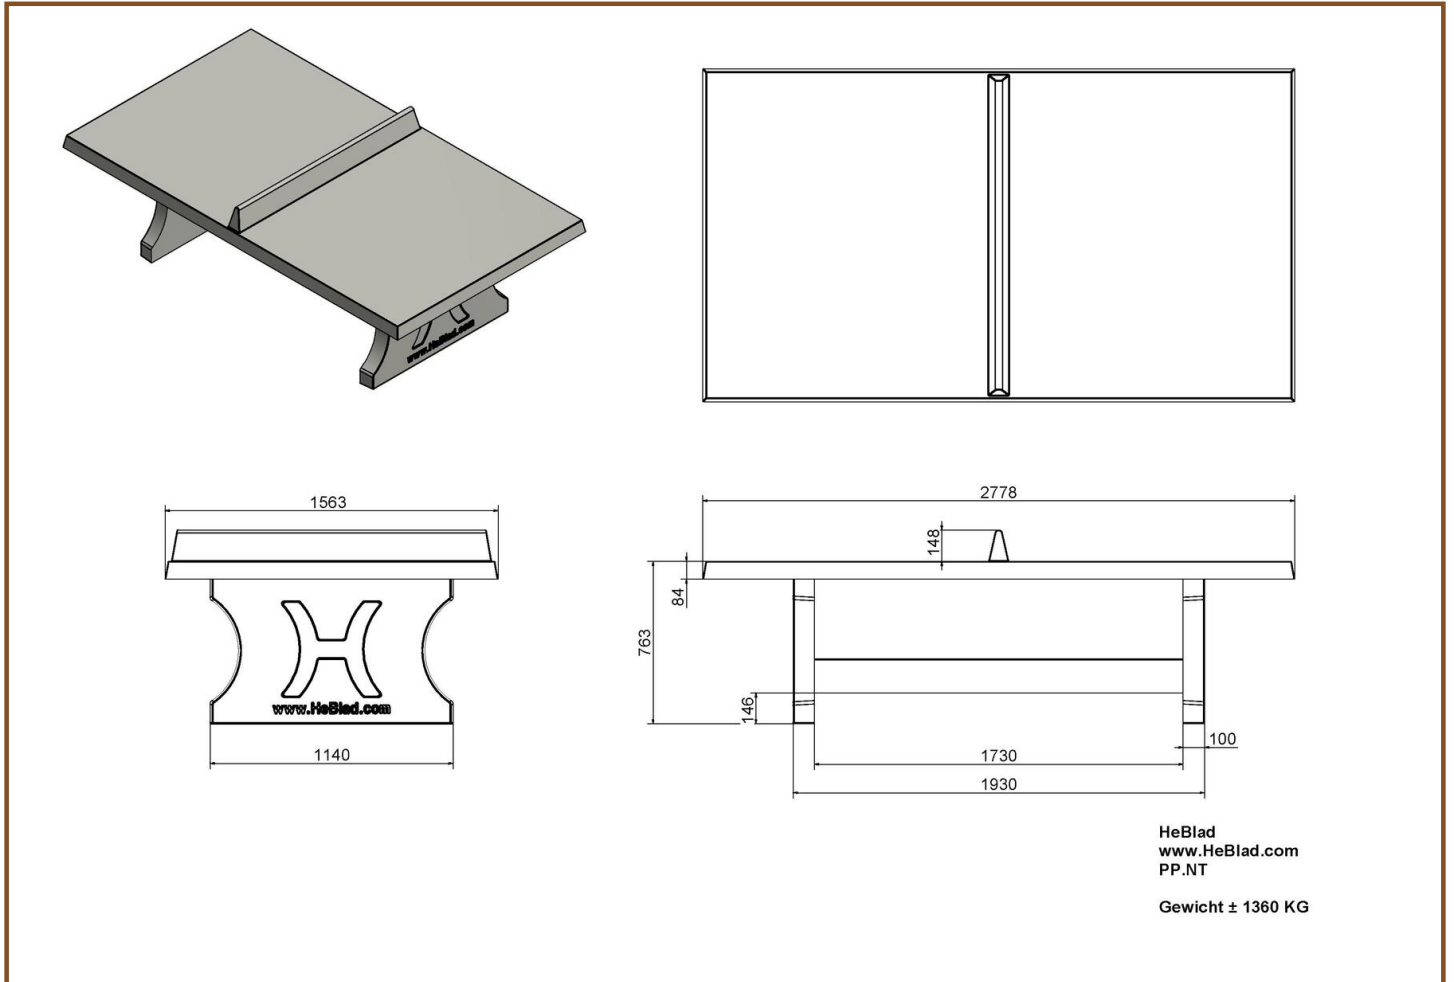

Specifications Ping-pong table in natural concrete

Product code	PP.NT	Height tabletop	76 cm
Colour	Natural concrete	Height of the net	14,75 cm
Dimensions tabletop	274 x 152 cm	Weight	1360 kg
Dimensions underside tabletop	278 x 156 cm	Distance legs	183 cm (center to center)
Tabletop thickness	8,4 cm		

Related products

Our products are delivered from our factory in the Netherlands.