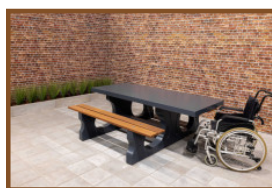

Specifications Picnic table DeLuxe Anthracite-Concrete Wheelchair accessible

Product code	PS.DLAB.RT	Tabletop thickness	7.2 cm
Colour	Anthracite concrete	Seat height	52.7 cm
Dimensions (L x W x H)	210 x 187 x 78 cm	Weight	790 kg
Dimensions tabletop (L x W)	210 x 90 cm	Material seat	Bamboo
Height tabletop	77.7 cm	Distance legs	111 cm (center to center)

Related products

PS.DLA.RT

Our products are delivered from our factory in the Netherlands.