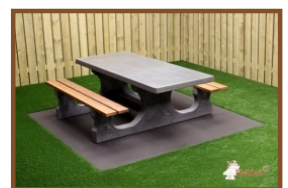

PS.DLAB.RT

Our products are delivered from our factory in the Netherlands.