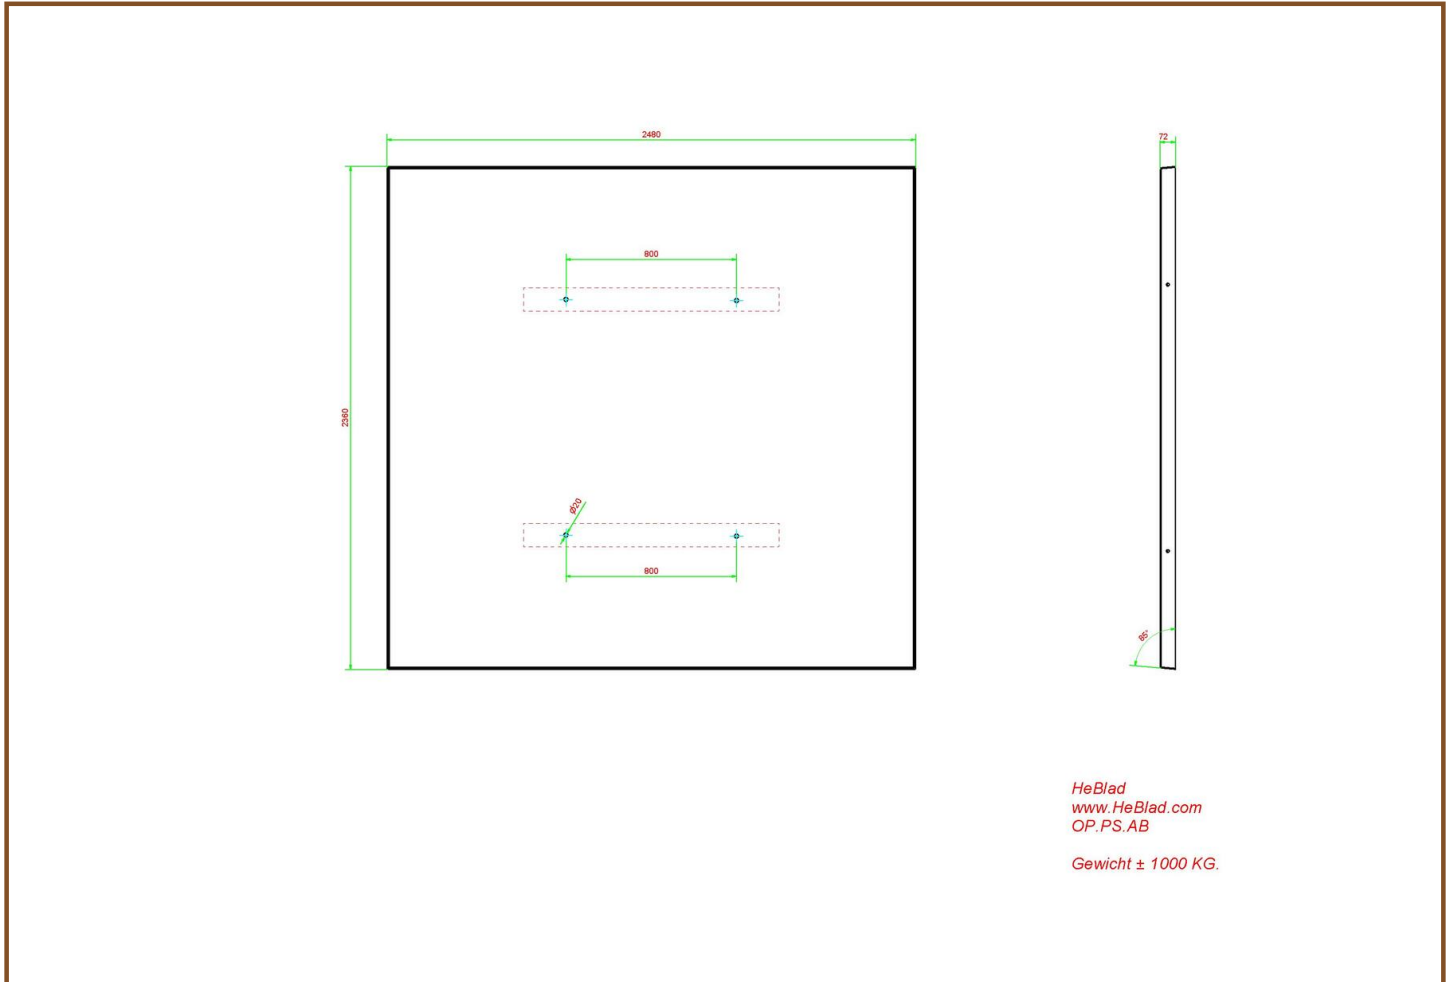

Our products are delivered from our factory in the Netherlands. 15 May 2024 - Prices subject to change

Specifications Bottom plate Picnic table Anthracite-Concrete

Product code	OP.PS.AB	Finishing surface	Anti-slip (window) profile
Colour	Anthracite concrete	lifting device	Concrete screw sleeve M16
Dimensions (L x W x H)	248 x 236 x 7,2 cm	preparation attachment	Holes for bolts M16
Weight	1000 kg		