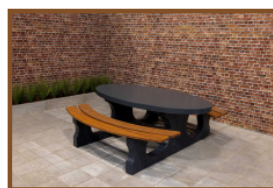

Specifications Concrete Picnic table Standard Oval Anthracite

Product code	PS.STA.OV	Tabletop thickness	7.2 cm
Colour	Anthracite lacquered, RAL 7016	Seat height	49.7 cm
Dimensions (L x W x H)	211 x 205 x 75 cm	Weight	950 kg
Dimensions tabletop (L x W)	205 x 110 cm	Material seat	Beton
Height tabletop	74.7 cm	Distance legs	110 cm (center to center)

Related products

PS.DLA.OV

Our products are delivered from our factory in the Netherlands.