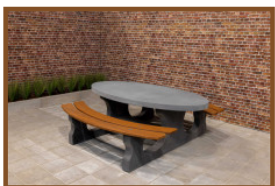

Related products

PS.DLAB.OV