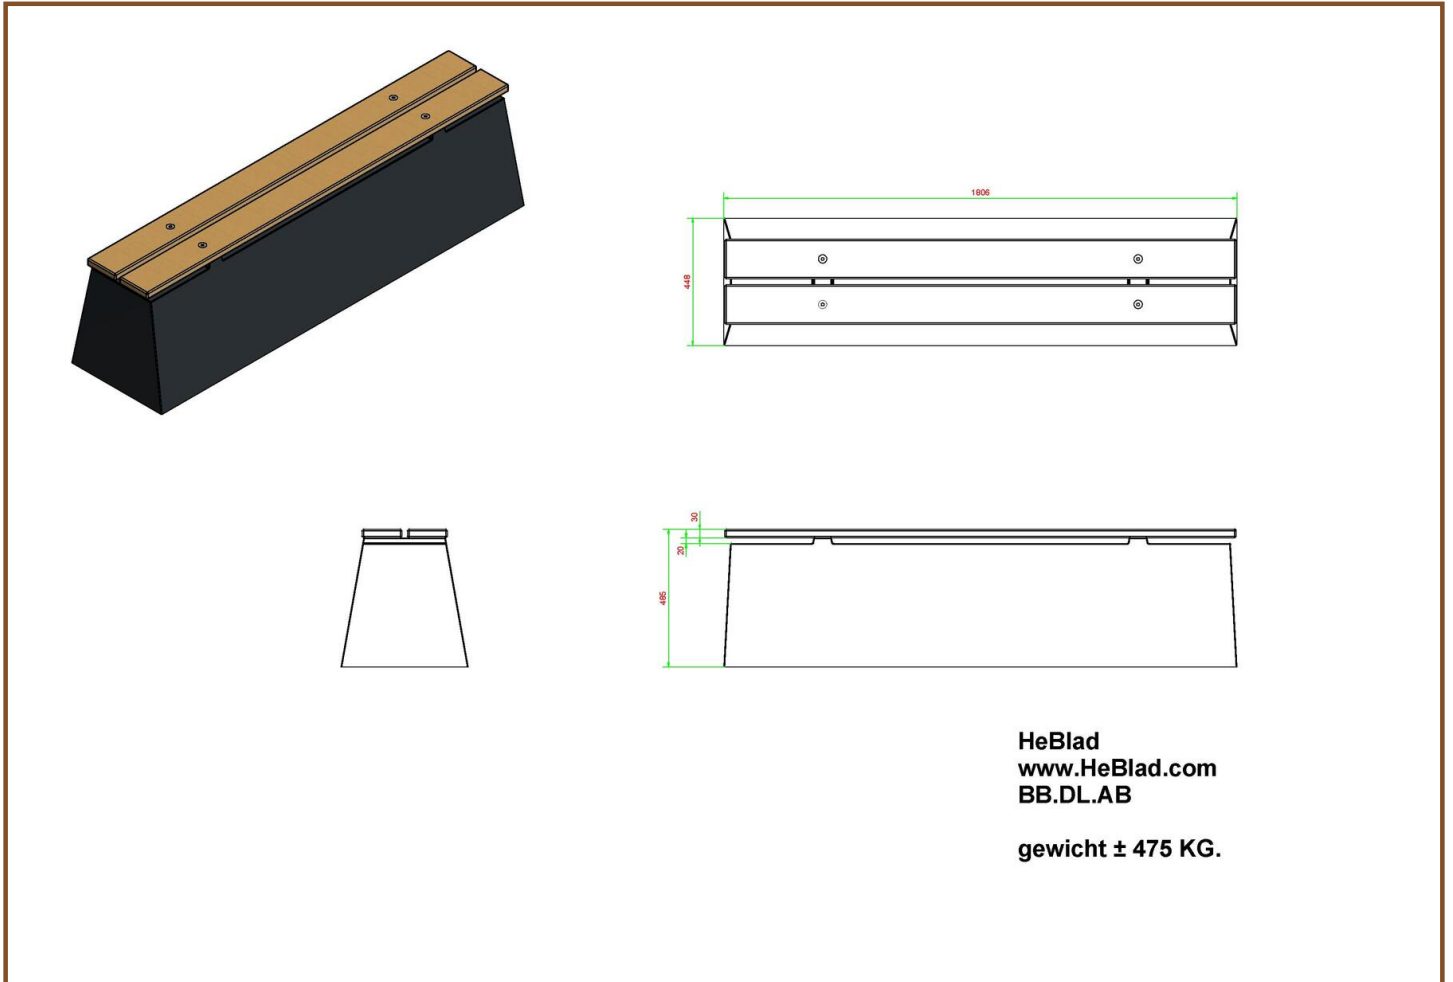

Our products are delivered from our factory in the Netherlands. 15 May 2024 - Prices subject to change

Specifications Bench DeLuxe Anthracite-Concrete

Product code	BB.DL.AB	Weight	475 kg
Colour	Anthracite concrete	Material seat	Bamboo
Dimensions (L x W x H)	180 x 45 x 50 cm	Number of seats	4
Seat height	50 cm		