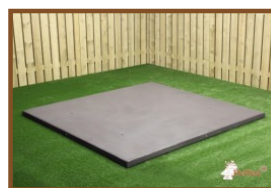

Specifications Picnic table DeLuxe Anthracite-Concrete

Product code	PS.DL.AB	Tabletop thickness	7.2 cm
Colour	Anthracite concrete	Seat height	49.7 cm
Dimensions (L x W x H)	180 x 187 x 75 cm	Weight	720 kg
Dimensions tabletop (L x W)	180 x 90 cm	Material seat	Bamboo
Height tabletop	74.7 cm	Distance legs	111 cm (center to center)

Related products

OP.PS.AB

Our products are delivered from our factory in the Netherlands.