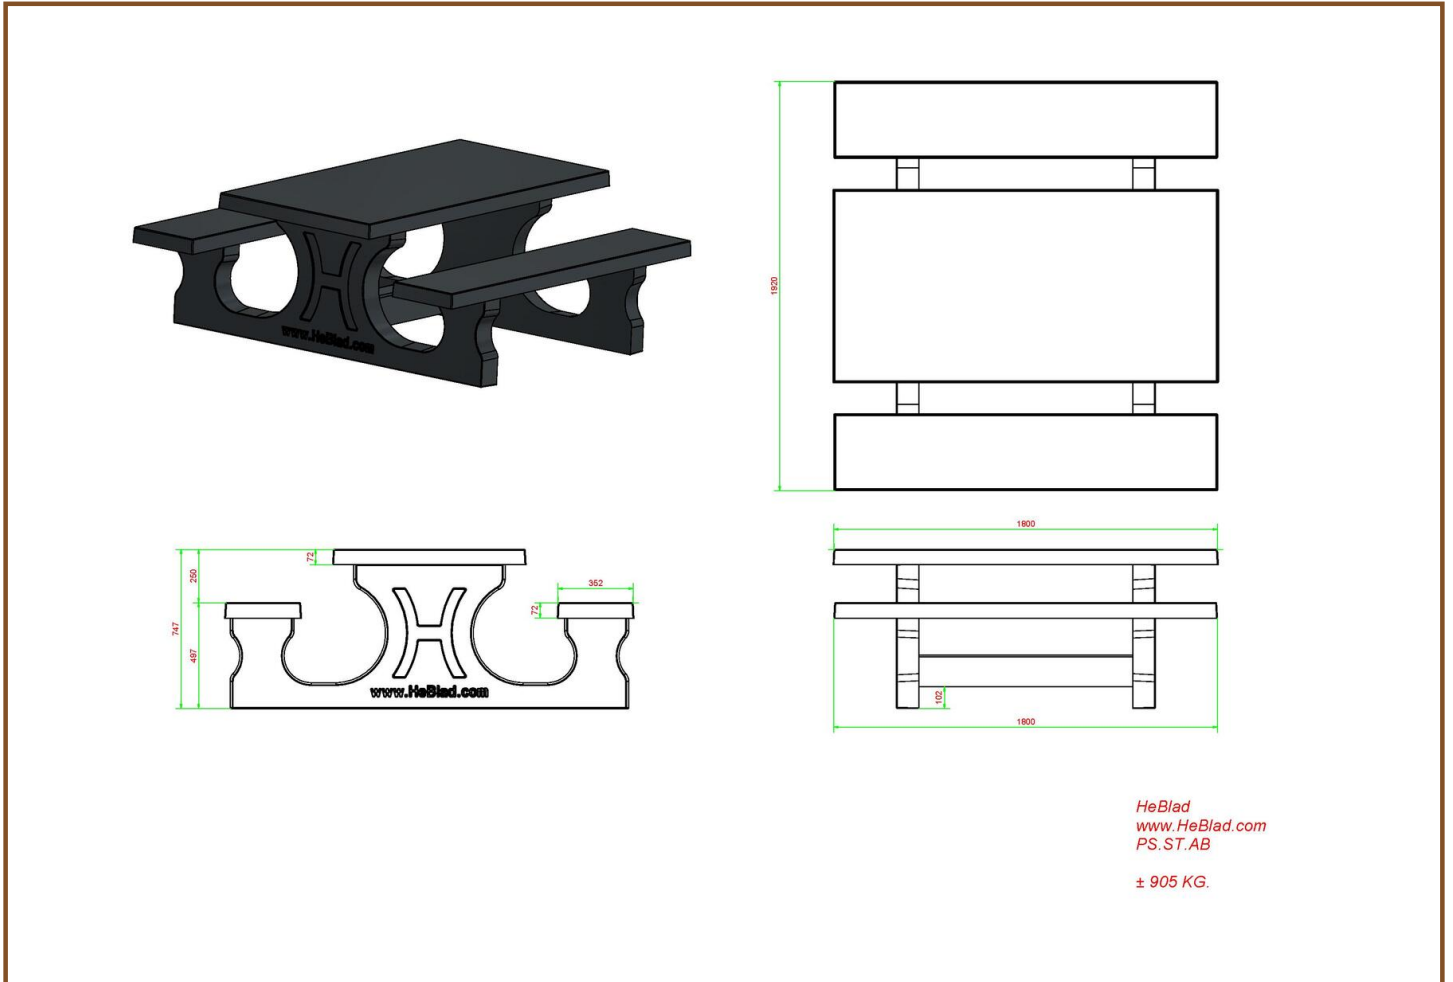

Our products are delivered from our factory in the Netherlands. 15 May 2024 - Prices subject to change

Specifications Picnic table Standard Anthracite-Concrete

Product code	PS.ST.AB	Tabletop thickness	7.2 cm
Colour	Anthracite concrete	Seat height	49.7 cm
Dimensions (L x W x H)	180 x 192 x 75 cm	Weight	905 kg
Dimensions tabletop (L x W)	180 x 90 cm	Material seat	Beton
Height tabletop	74.7 cm	Distance legs	111 cm (center to center)