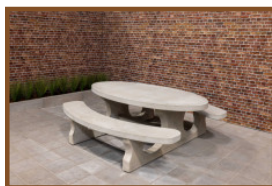

Specifications Bench natural concrete oval

Product code	BB.ST.OV	Weight	610 kg
Colour	Natural concrete	Material seat	Beton
Dimensions (L x W x H)	185 x 70 x 50 cm	Number of seats	4
Seat height	49.7 cm		

Related products

PS.ST.OV

Our products are delivered from our factory in the Netherlands.