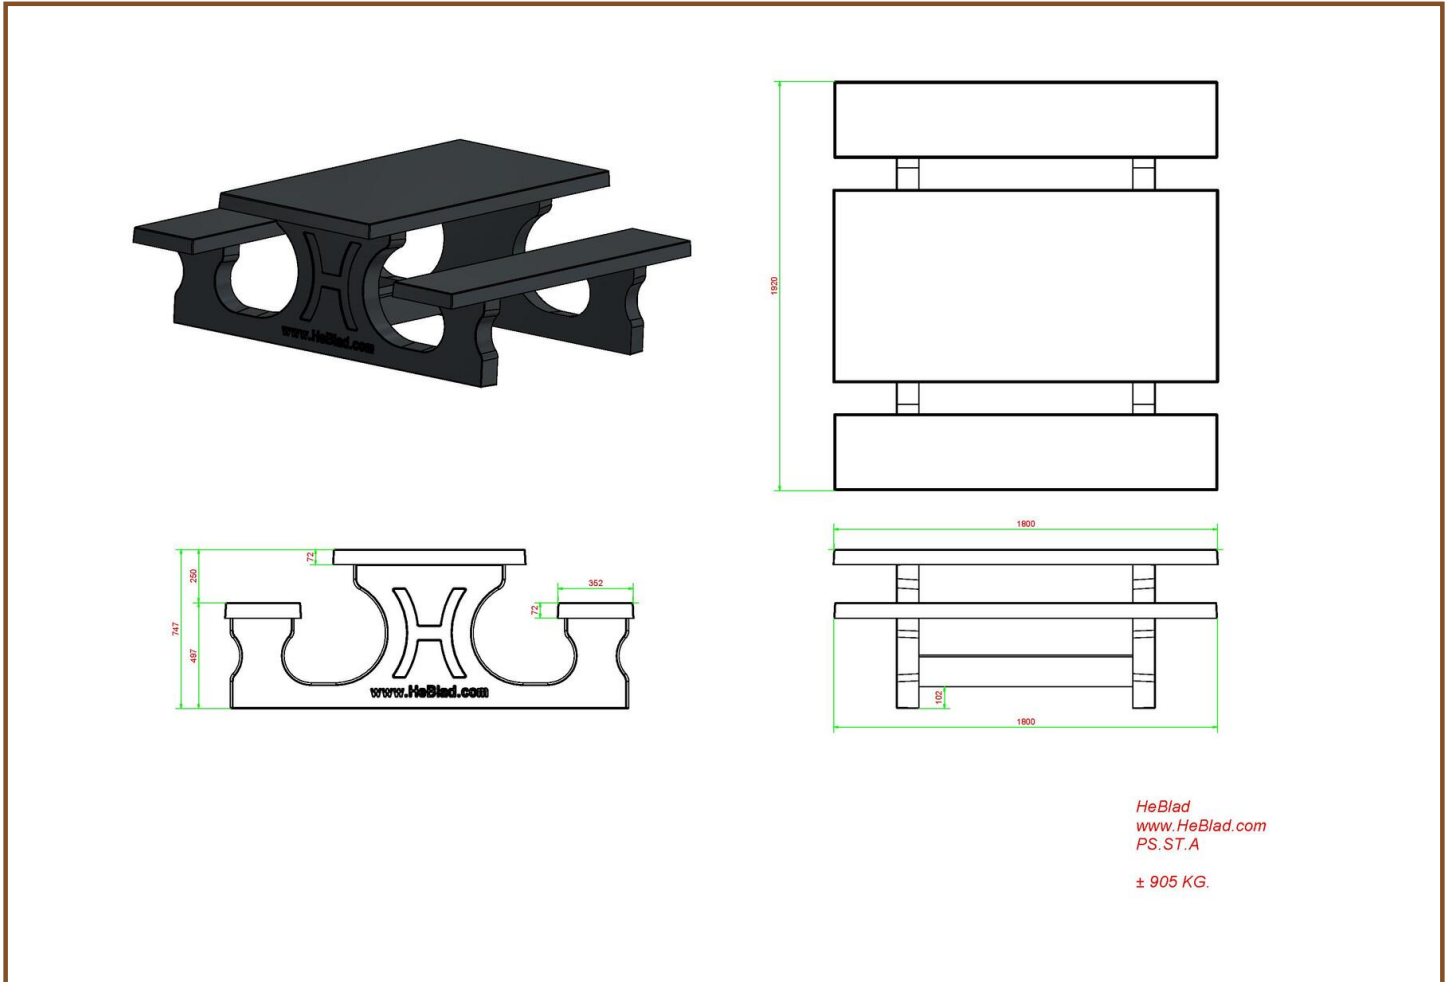

Specifications Concrete Picnic table Standard Anthracite

Product code	PS.ST.A	Tabletop thickness	7.2 cm
Colour	Anthracite lacquered, RAL 7016	Seat height	49.7 cm
Dimensions (L x W x H)	180 x 192 x 75 cm	Weight	905 kg
Dimensions tabletop (L x W)	180 x 90 cm	Material seat	Beton
Height tabletop	74.7 cm	Distance legs	111 cm (center to center)

Related products

Our products are delivered from our factory in the Netherlands.