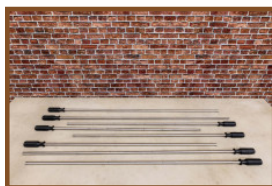

Specifications Eyeprotectors set of 8 pieces.

Product code

HB.FB.Eye.set8

Related products

HB.FB.6White

HB.FB.Rodset

HB.FBSC.Yellow

HB.FB.DOLL.Purp