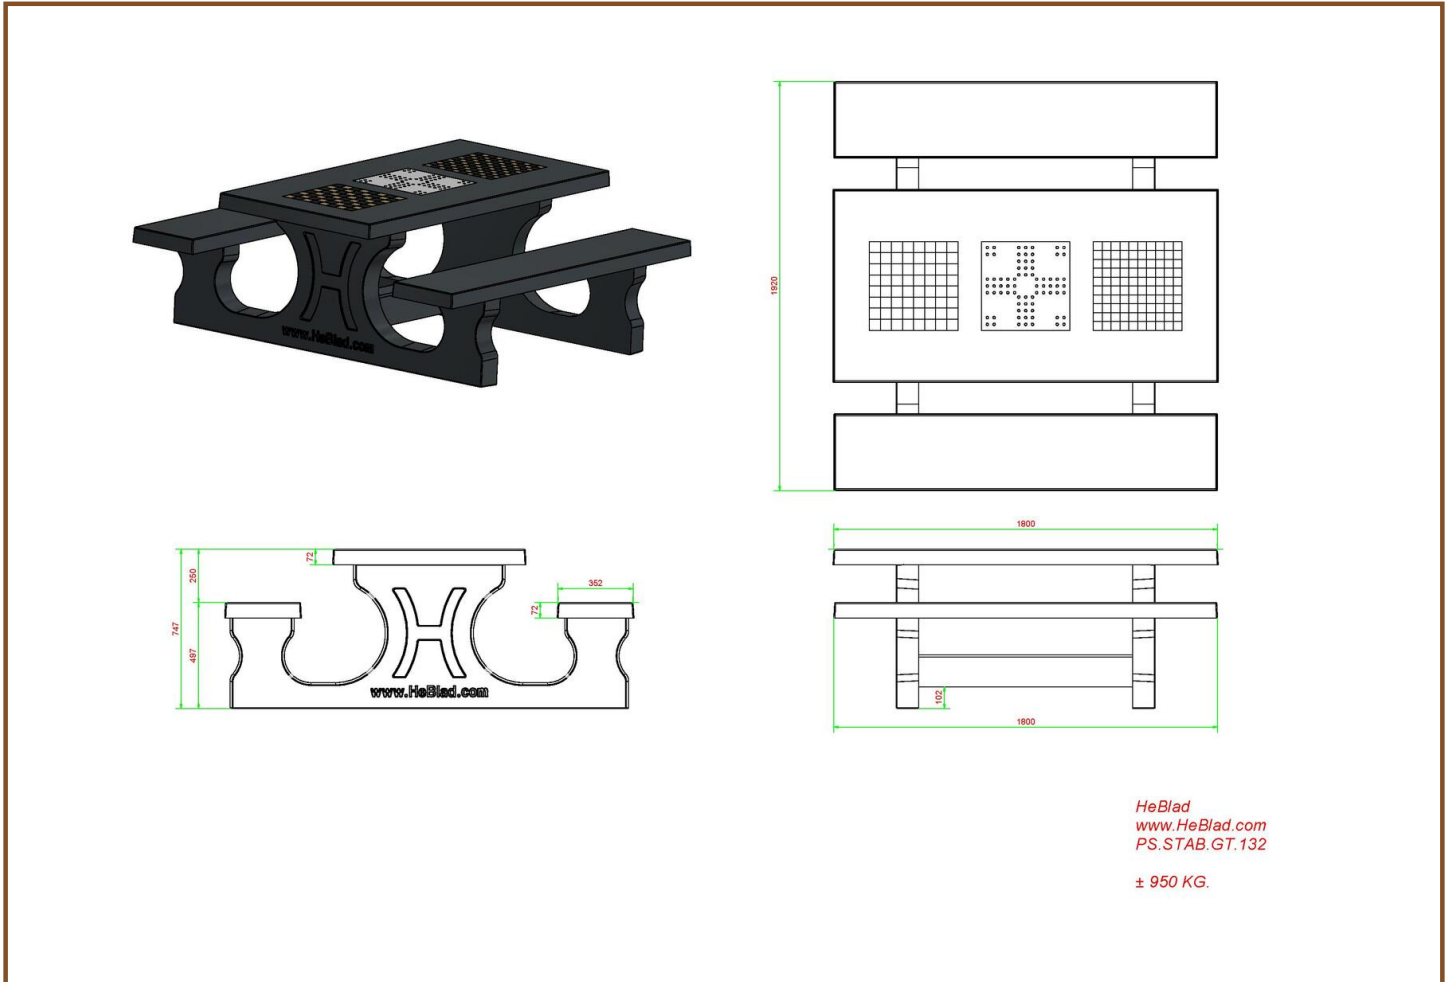

Our products are delivered from our factory in the Netherlands. 15 May 2024 - Prices subject to change

Specifications Multi Gaming table (1-3-2) Standard Anthracite-Concrete

Product code	PS.STAB.GT.132	Tabletop thickness	7,2 cm
Colour	Anthracite concrete	Seat height	49,7 cm
Dimensions (L x W x H)	210 x 187 x 75 cm	Weight	950 kg
Dimensions tabletop (L x W)	210 x 90 cm	Material seat	Beton
Height tabletop	74,7 cm	Distance legs	111 cm (center to center)