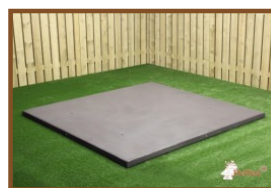

Specifications Concrete Picnic table Standard Oval Anthracite

Product code	PS.STA.OV	Tabletop thickness	7.2 cm
Colour	Anthracite lacquered, RAL 7016	Seat height	49.7 cm
Dimensions (L x W x H)	211 x 205 x 75 cm	Weight	950 kg
Dimensions tabletop (L x W)	205 x 110 cm	Material seat	Beton
Height tabletop	74.7 cm	Distance legs	110 cm (center to center)

Related products

OP.PS.AB

Our products are delivered from our factory in the Netherlands.