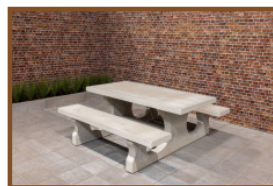

Specifications Picnic table DeLuxe Oval Natural Concrete

Product code	PS.DL.OV	Tabletop thickness	7.2 cm
Colour	Natural concrete	Seat height	49.7 cm
Dimensions (L x W x H)	211 x 205 x 75 cm	Weight	750 kg
Dimensions tabletop (L x W)	205 x 110 cm	Material seat	Bamboo
Height tabletop	74.7 cm	Distance legs	110 cm (center to center)

Related products

PS.ST

Our products are delivered from our factory in the Netherlands.