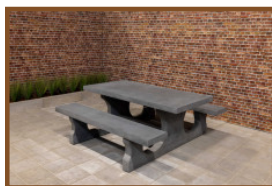

Specifications Concrete Picnic table Standard Anthracite

Product code	PS.ST.A	Tabletop thickness	7.2 cm
Colour	Anthracite lacquered, RAL 7016	Seat height	49.7 cm
Dimensions (L x W x H)	180 x 192 x 75 cm	Weight	905 kg
Dimensions tabletop (L x W)	180 x 90 cm	Material seat	Beton
Height tabletop	74.7 cm	Distance legs	111 cm (center to center)

Related products

PS.ST.AB

Our products are delivered from our factory in the Netherlands.