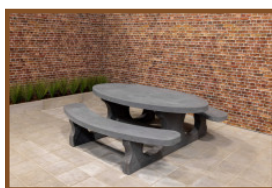

PS.STAB.OV