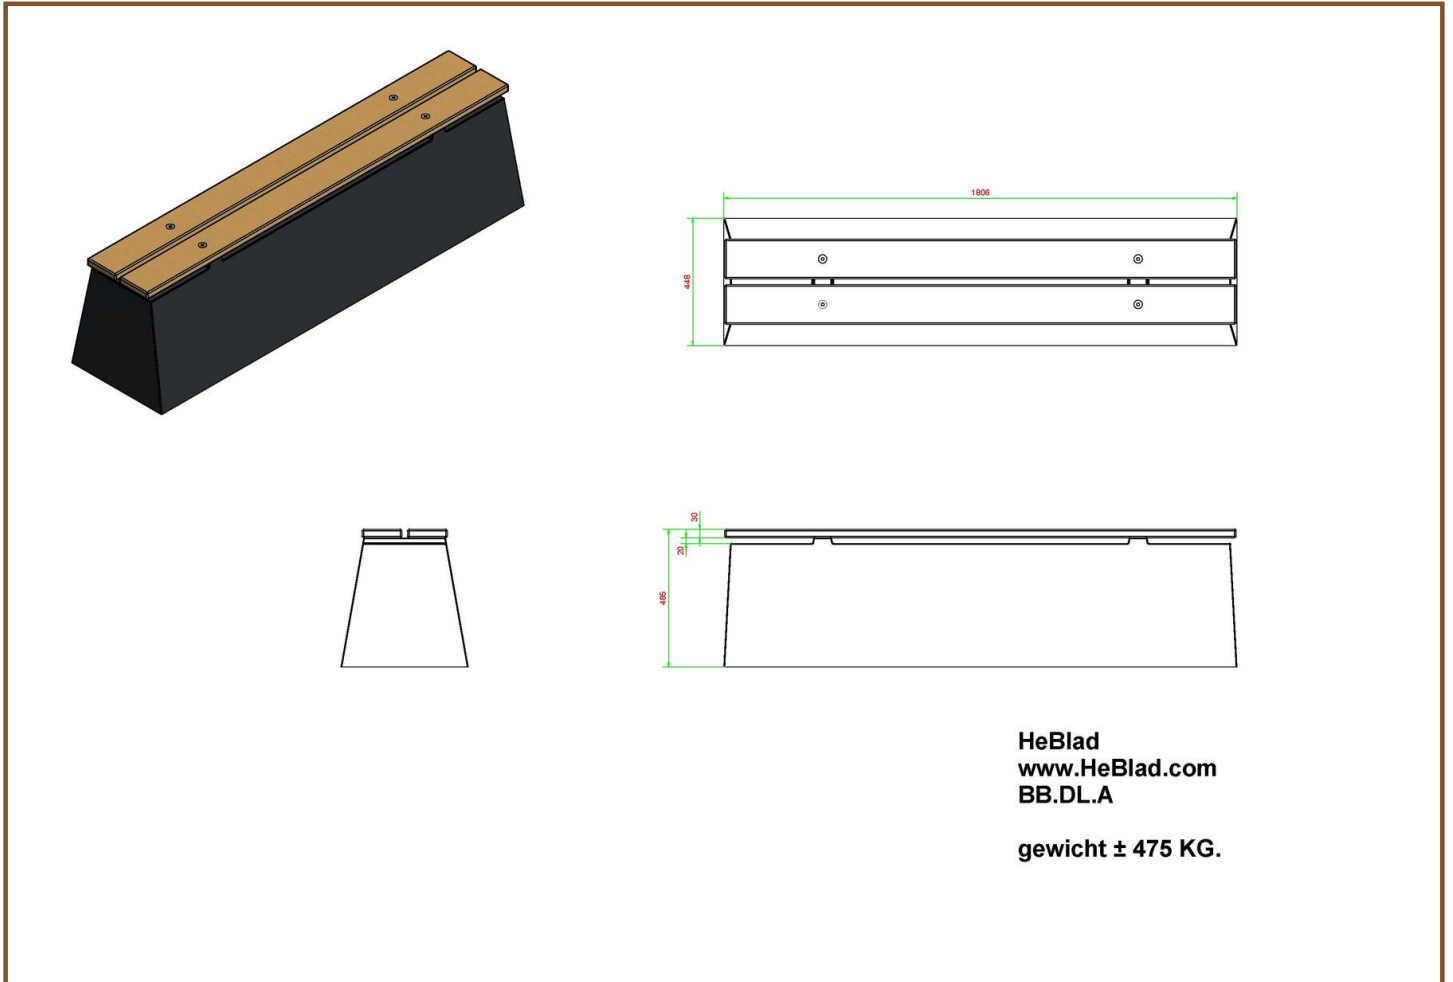

Our products are delivered from our factory in the Netherlands. 15 May 2024 - Prices subject to change

Specifications Concrete Bench DeLuxe Anthracite

Product code	BB.DL.A	Weight	475 kg
Colour	Anthracite lacquered, RAL 7016	Material seat	Bamboo
Dimensions (L x W x H)	180 x 45 x 50 cm	Number of seats	4
Seat height	50 cm		