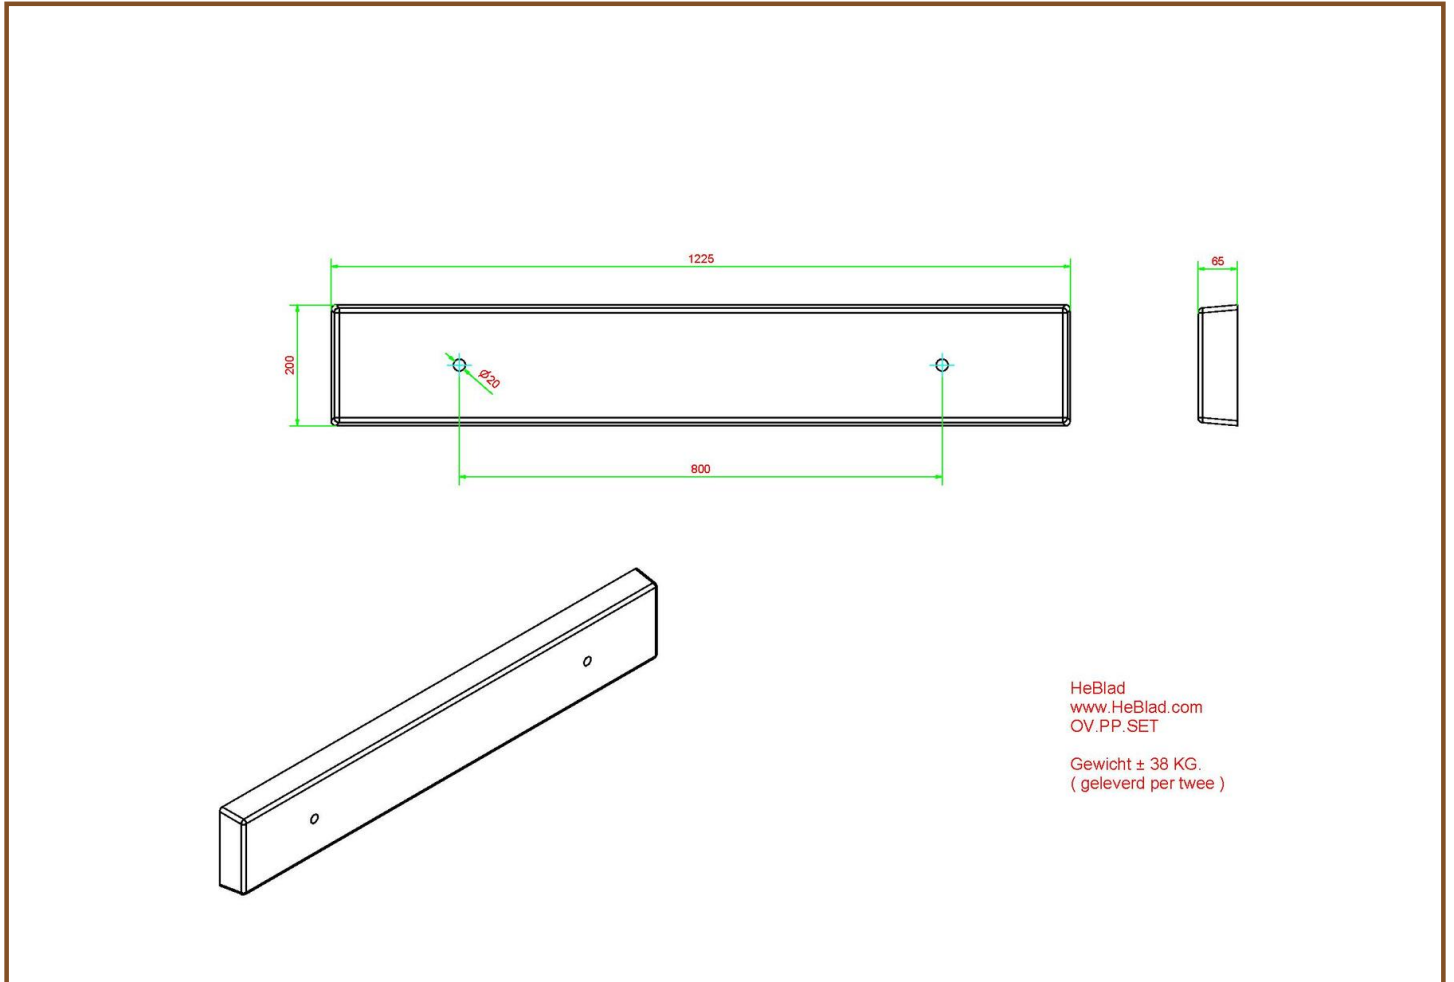

Specifications A set of support blocks for different tables

Product code OV.PP.SET
Weight 38 kg

Our products are delivered from our factory in the Netherlands.