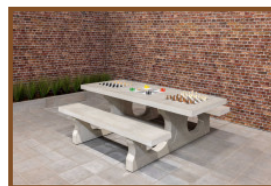

PS.ST.GT.132