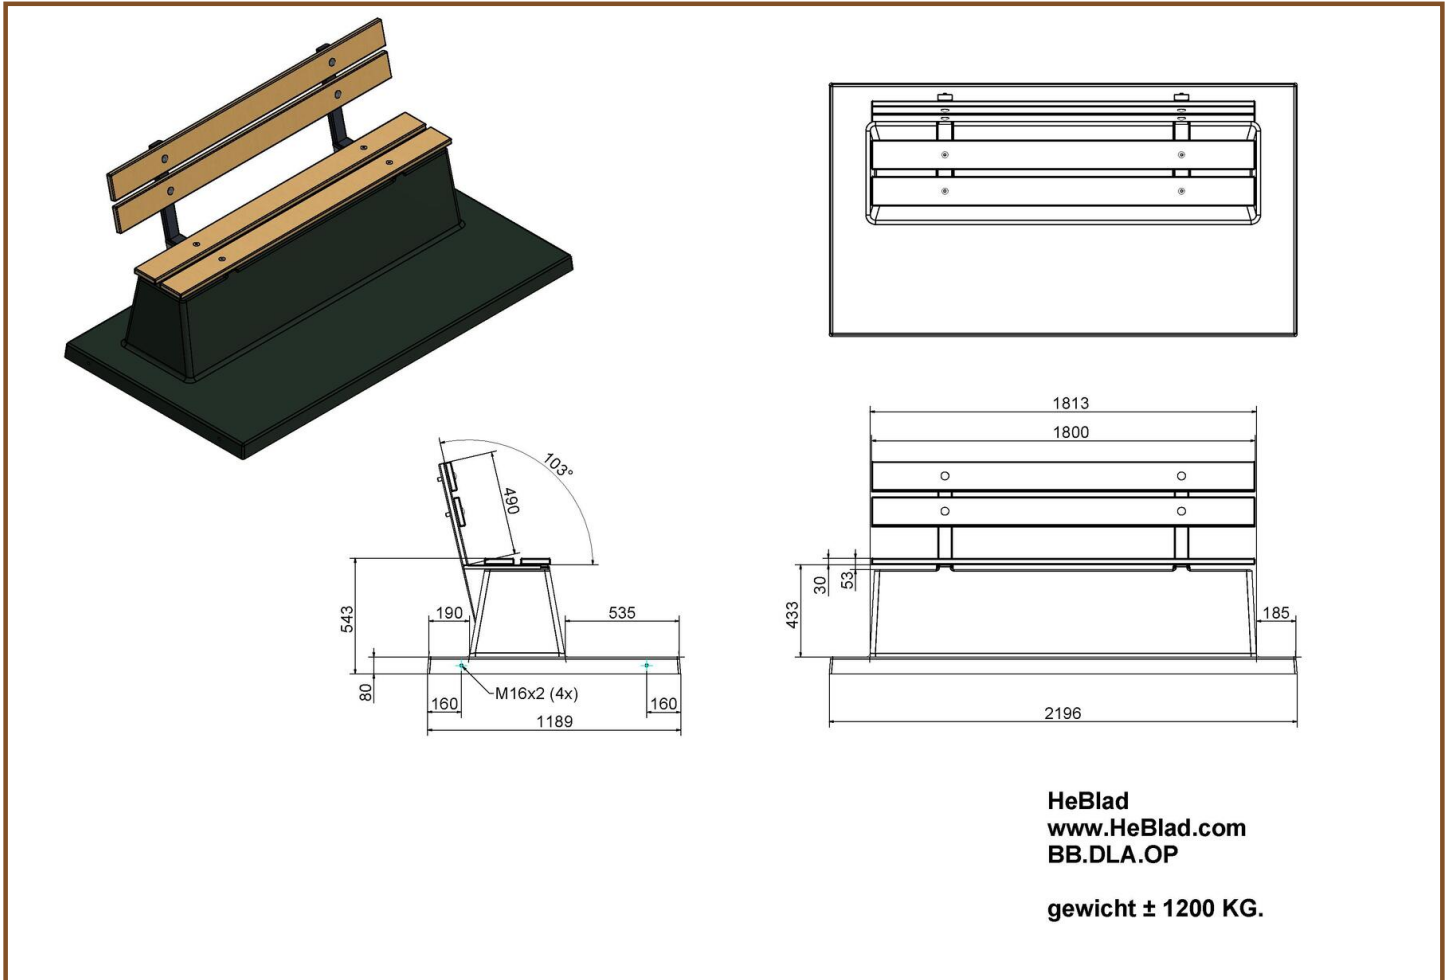

Specifications Concrete bench DeLuxe with bottom plate and backrest Anthracite

Product code	BB.DLA.OP	Seating corner	103 degrees
Colour	Anthracite lacquered, RAL 7016	Weight	1200 kg
Dimensions (L X W)	220 x 120 cm	Material seat	Bamboo
Seat height	47,5 cm	Number of seats	4

Related products