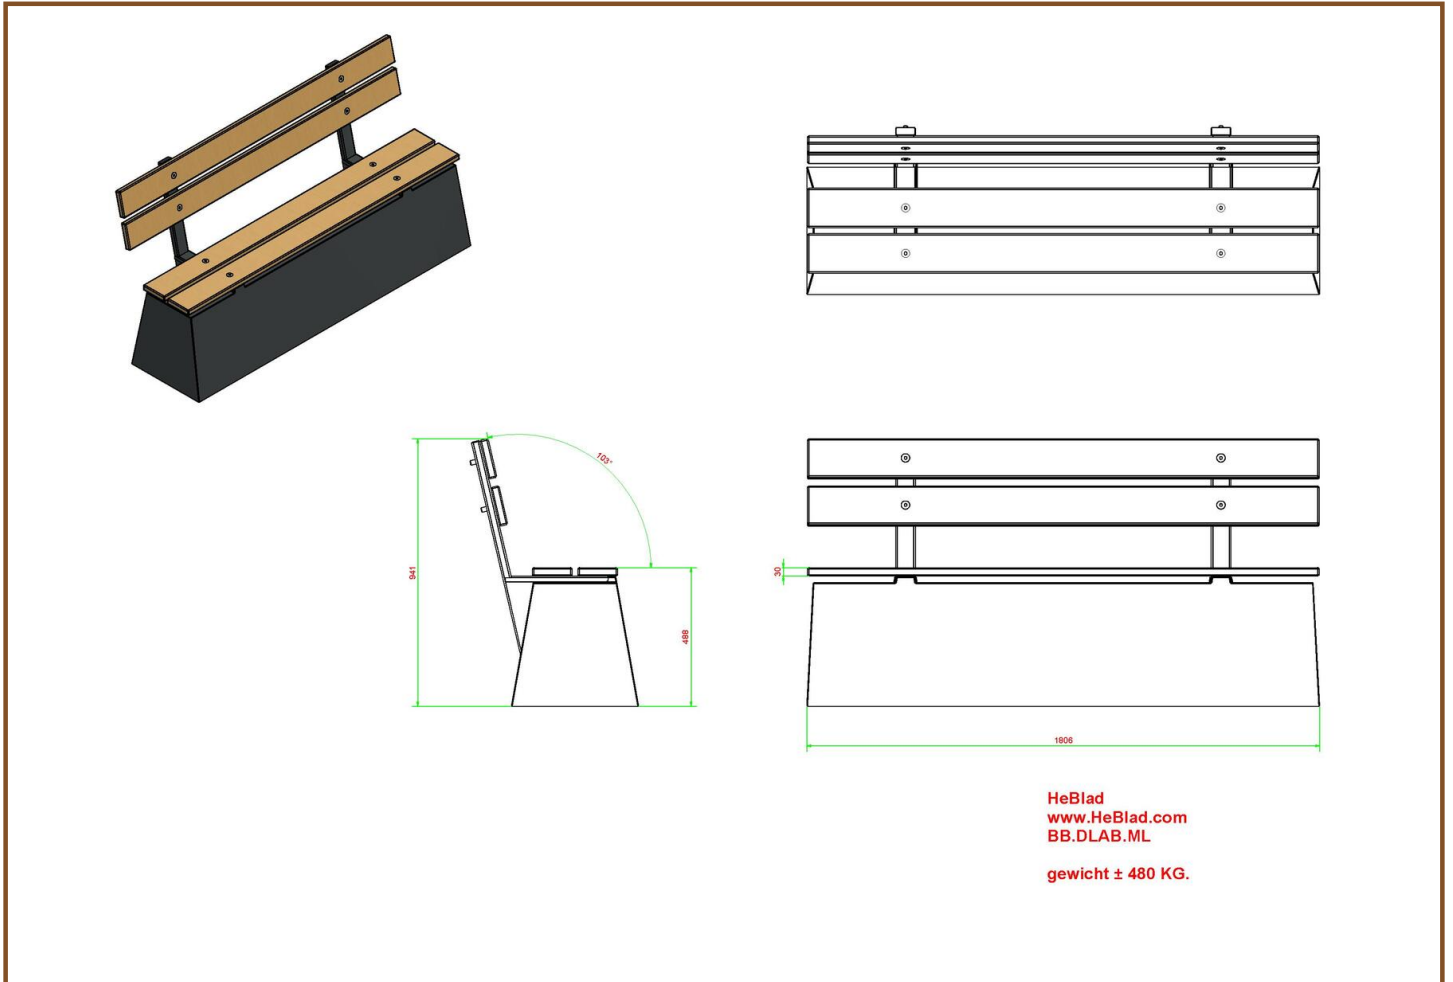

## Specifications Bench DeLuxe with backrest Anthracite-Concrete

Product code	BB.DLAB.ML	Seating corner	103 degrees
Colour	Anthracite concrete	Weight	480 kg
Dimensions (L X W)	180 x 45 cm	Material seat	Bamboo
Seat height	50 cm	Number of seats	4