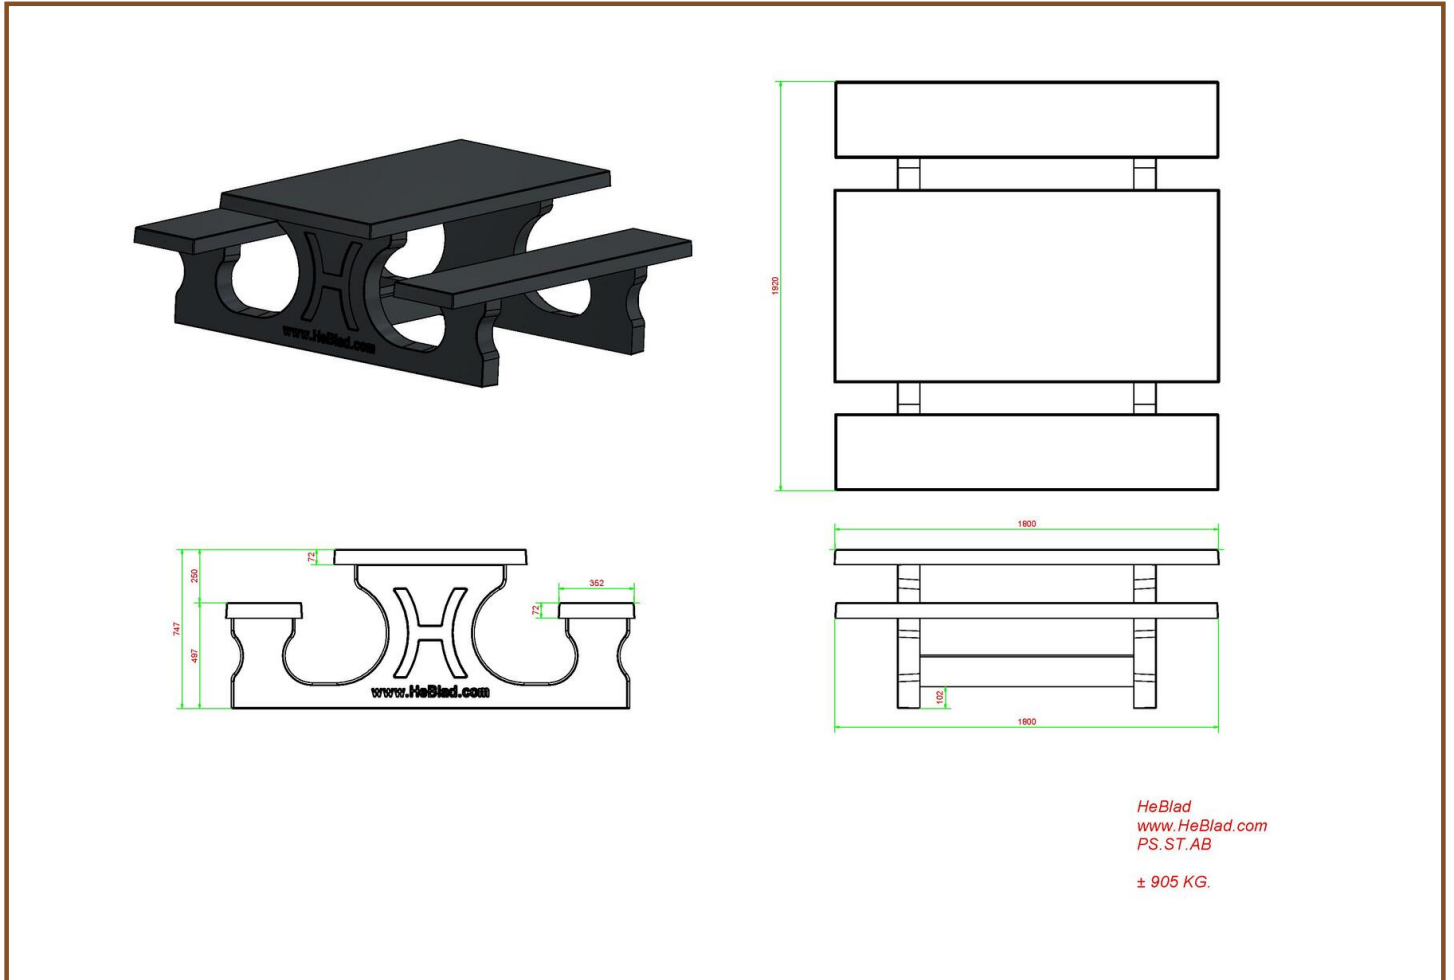

Specifications Picnic table Standard Anthracite-Concrete

Product code	PS.ST.AB	Tabletop thickness	7.2 cm
Colour	Anthracite concrete	Seat height	49.7 cm
Dimensions (L x W x H)	180 x 192 x 75 cm	Weight	905 kg
Dimensions tabletop (L x W)	180 x 90 cm	Material seat	Beton
Height tabletop	74.7 cm	Distance legs	111 cm (center to center)

Related products

Our products are delivered from our factory in the Netherlands.