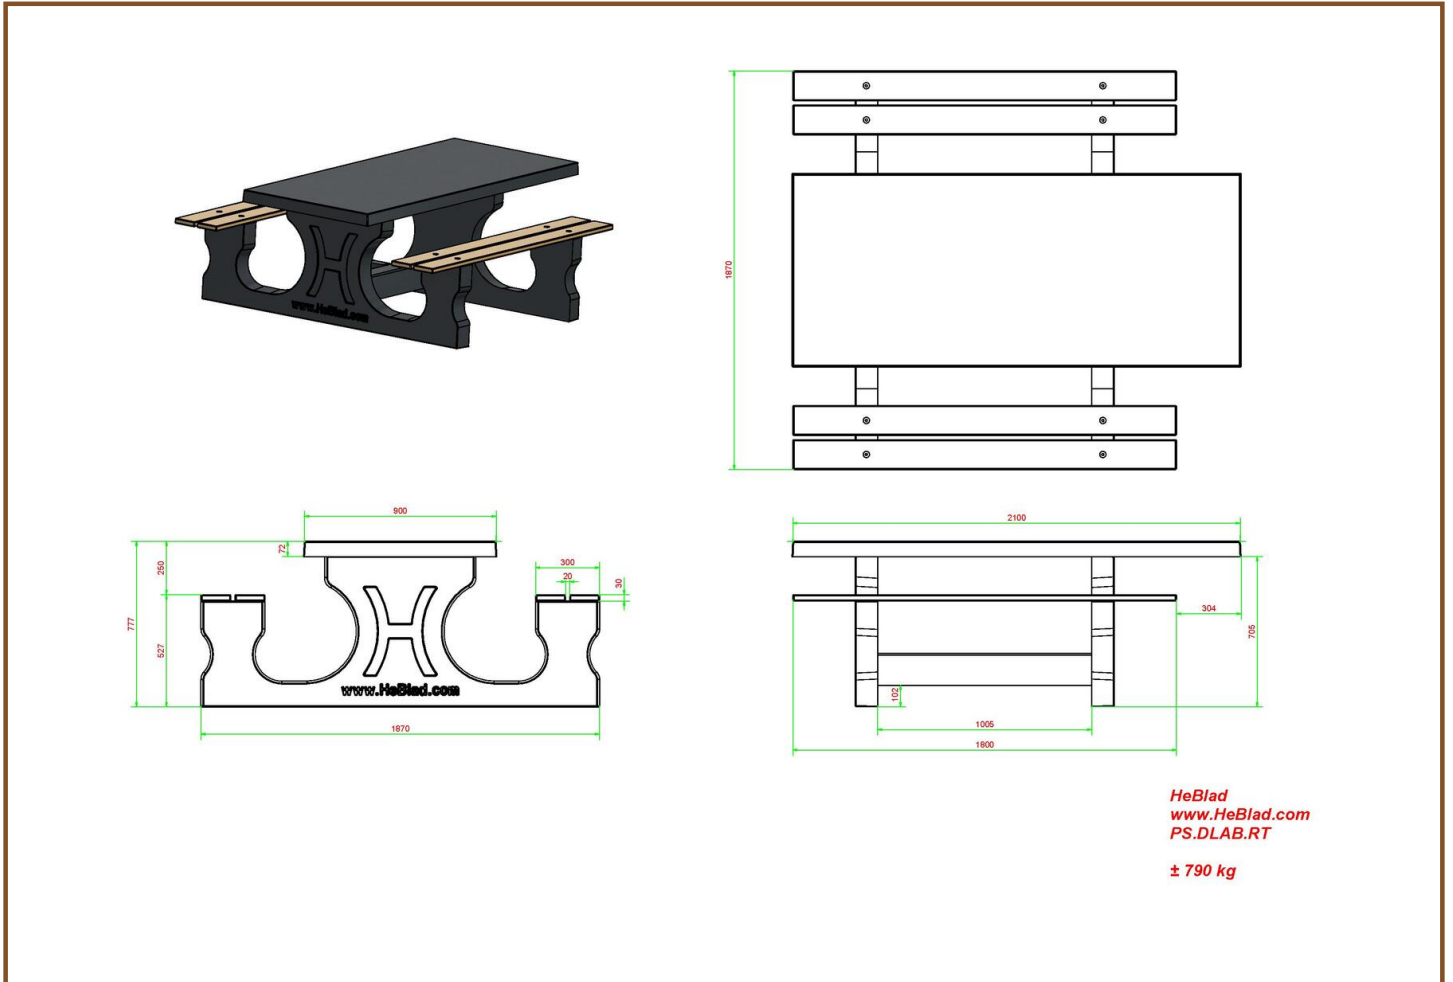

Specifications Picnic table DeLuxe Anthracite-Concrete Wheelchair accessible

Product code	PS.DLAB.RT	Tabletop thickness	7.2 cm
Colour	Anthracite concrete	Seat height	52.7 cm
Dimensions (L x W x H)	210 x 187 x 78 cm	Weight	790 kg
Dimensions tabletop (L x W)	210 x 90 cm	Material seat	Bamboo
Height tabletop	77.7 cm	Distance legs	111 cm (center to center)

Related products

Our products are delivered from our factory in the Netherlands.