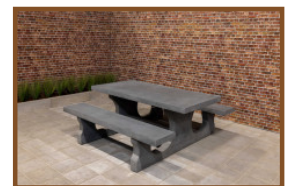

PS.ST.AB

Our products are delivered from our factory in the Netherlands.