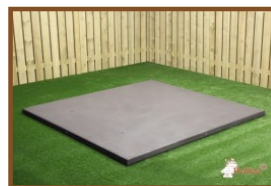

Specifications Picnic table DeLuxe Anthracite-Concrete

Product code	PS.DL.AB	Tabletop thickness	7.2 cm
Colour	Anthracite concrete	Seat height	49.7 cm
Dimensions (L x W x H)	180 x 187 x 75 cm	Weight	720 kg
Dimensions tabletop (L x W)	180 x 90 cm	Material seat	Bamboo
Height tabletop	74.7 cm	Distance legs	111 cm (center to center)

Related products

OP.PS.AB

Our products are delivered from our factory in the Netherlands.