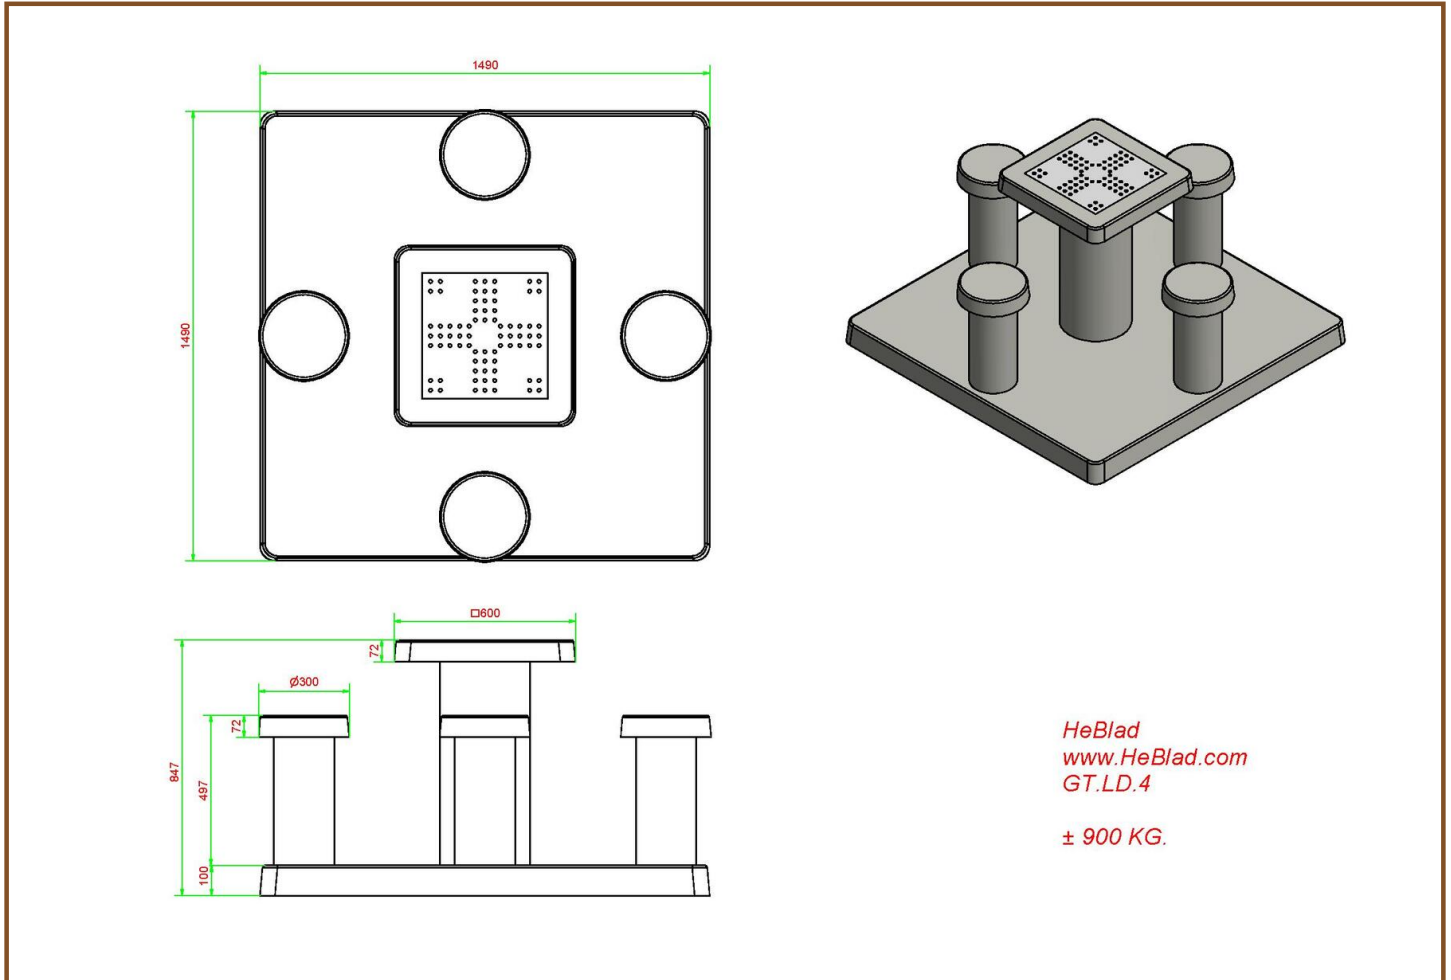

Specifications Ludo Game Table Naturel Concrete (4P)

Product code	GT.LD.4	Dimensions tabletop (L x W)	60 x 60 cm
Colour	Natural concrete	Tabletop thickness	7,2 cm
Dimensions (L X W)	149 x 149 cm	Weight	900 kg
Height tabletop	75 cm	Thickness bottom plate	10 cm
Seat height	50 cm		

Related products

Our products are delivered from our factory in the Netherlands.