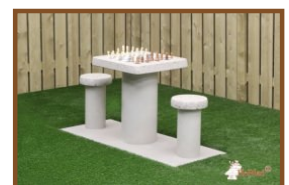

GT.CH.G2

Our products are delivered from our factory in the Netherlands.