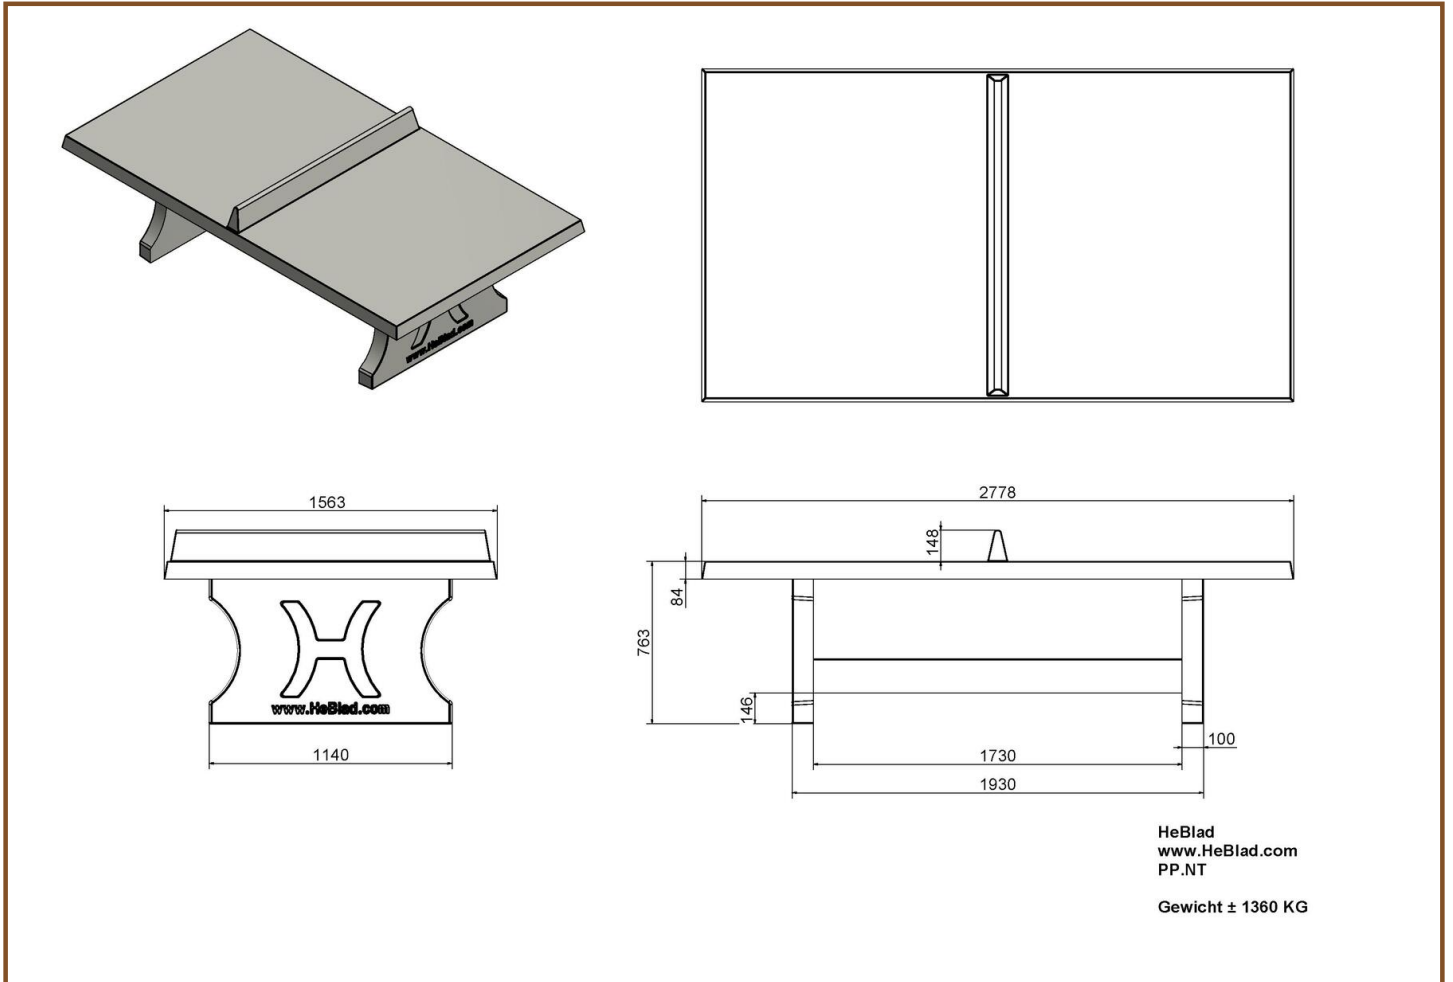

Specifications Ping-pong table in natural concrete

Product code	PP.NT	Height tabletop	76 cm
Colour	Natural concrete	Height of the net	14,75 cm
Dimensions tabletop	274 x 152 cm	Weight	1360 kg
Dimensions underside tabletop	278 x 156 cm	Distance legs	183 cm (center to center)
Tabletop thickness	8,4 cm		

Related products

Our products are delivered from our factory in the Netherlands.