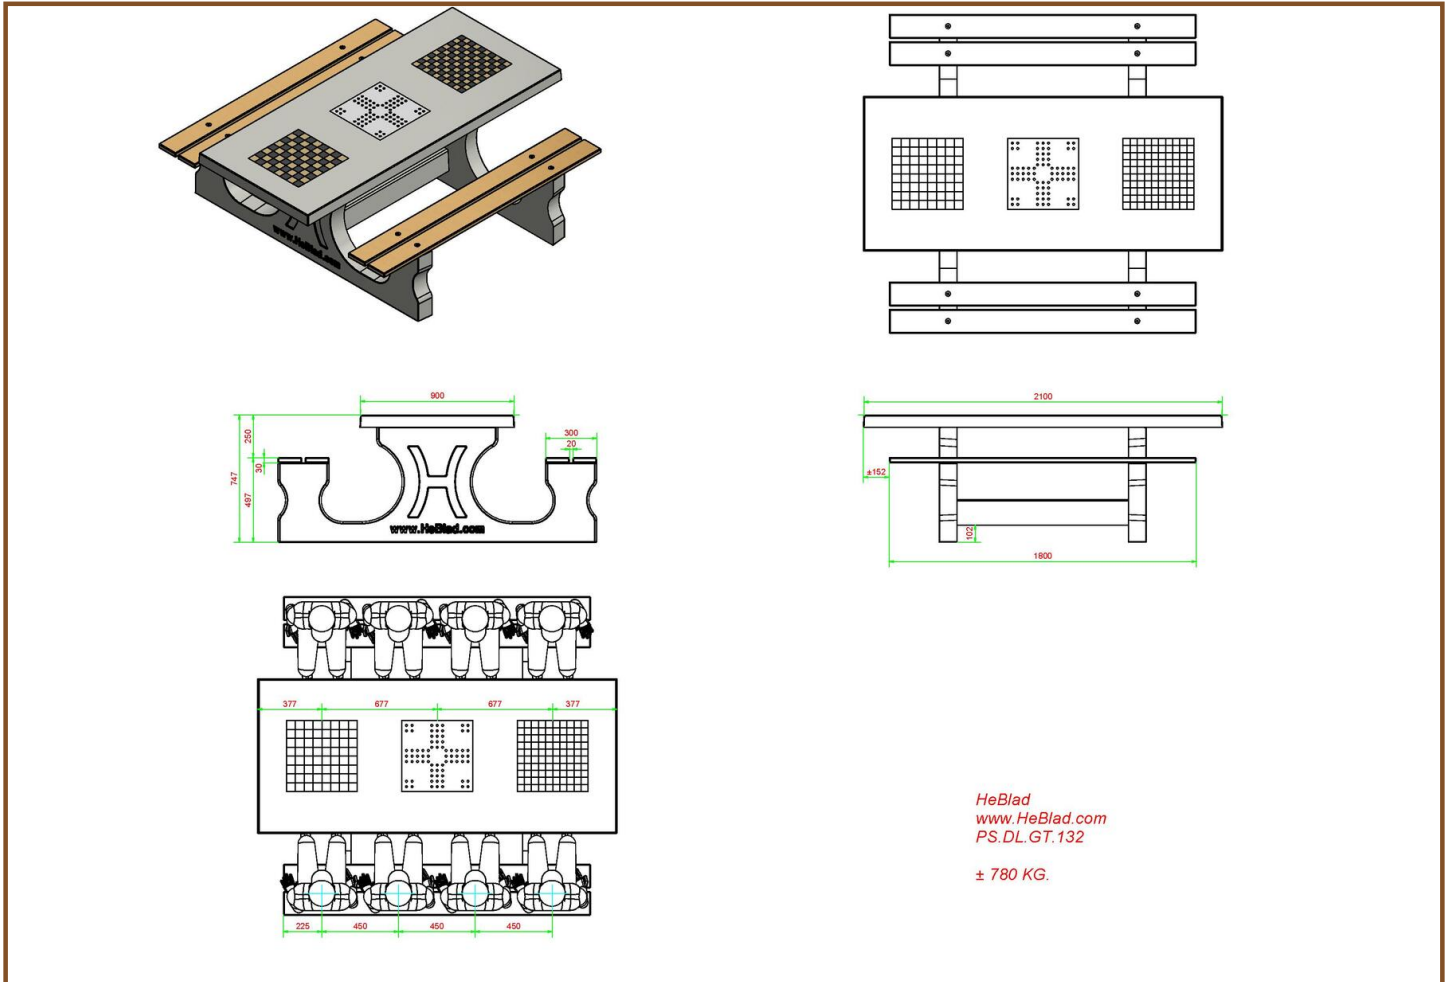

## Specifications Multi Gaming table (1-3-2) DeLuxe

Product code	PS.DL.GT.132	Tabletop thickness	7,2 cm
Colour	Natural concrete	Seat height	49,7 cm
Dimensions (L x W x H)	210 x 187 x 75 cm	Weight	780 kg
Dimensions tabletop (L x W)	210 x 90 cm	Material seat	Bamboo
Height tabletop	74,7 cm	Distance legs	111 cm (center to center)