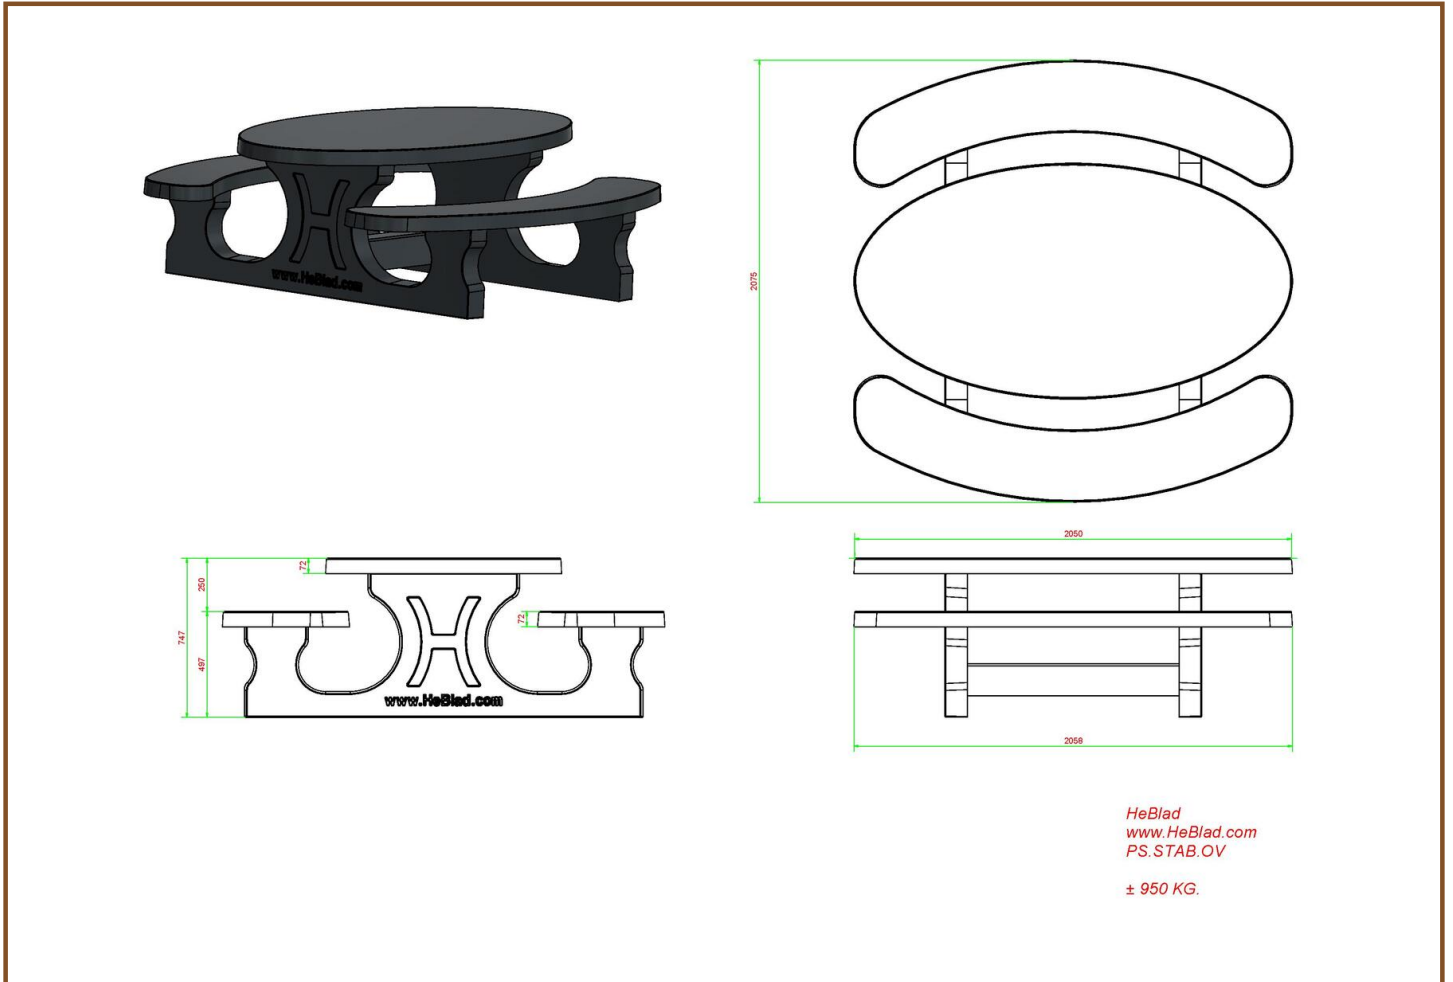

Specifications Picnic table Standard Oval Anthracite-Concrete

Product code	PS.STAB.OV	Tabletop thickness	7.2 cm
Colour	Anthracite concrete	Seat height	49.7 cm
Dimensions (L x W x H)	211 x 205 x 75 cm	Weight	950 kg
Dimensions tabletop (L x W)	205 x 110 cm	Material seat	Beton
Height tabletop	74.7 cm	Distance legs	110 cm (center to center)

Related products

Our products are delivered from our factory in the Netherlands.