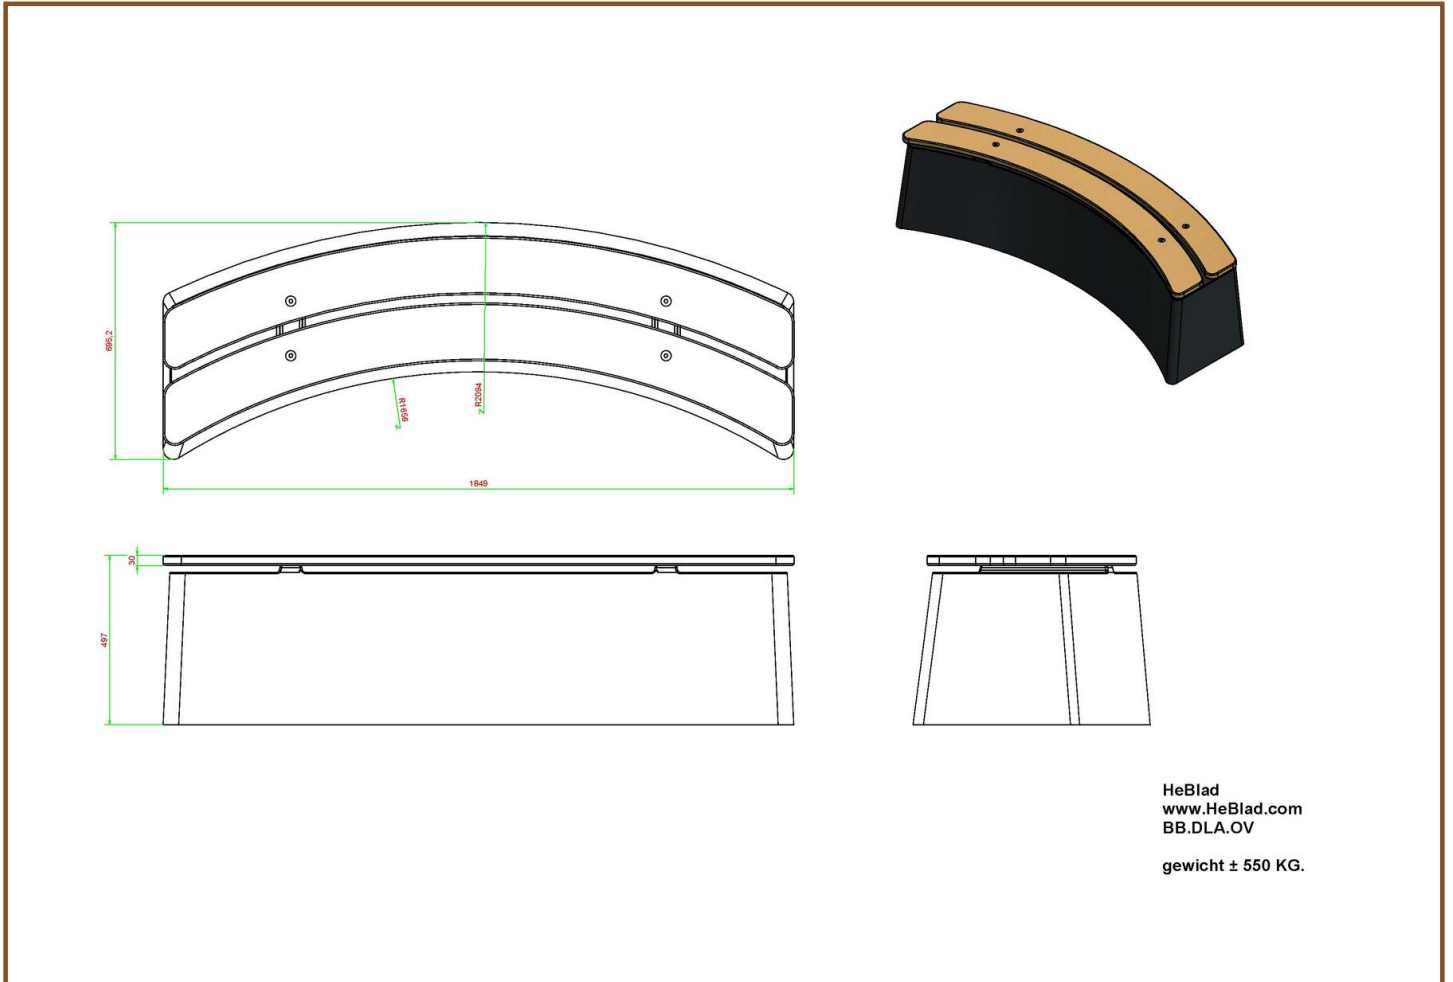

Specifications Concrete Bench DeLuxe Oval Anthracite

Product code	BB.DLA.OV	Weight	550 kg
Colour	Anthracite lacquered, RAL 7001	Material seat	Bamboo
Dimensions (L x W x H)	185 x 70 x 50 cm	Number of seats	4
Seat height	50 cm		

Related products

Our products are delivered from our factory in the Netherlands.