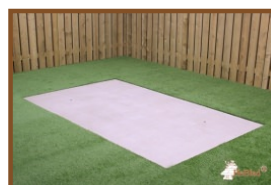

Specifications Concrete Ping-pong table green, round

Product code	PP.R.GR	Height tabletop	76 cm
Colour	Groen - RAL 6009	Height of the net	14,75 cm
Dimensions tabletop	∅ 260 cm	Weight	1570 kg
Dimensions underside tabletop	∅ 264 cm	Distance legs	149 cm (center to center)
Tabletop thickness	8,4 cm		

Related products

OP.PP

Our products are delivered from our factory in the Netherlands.