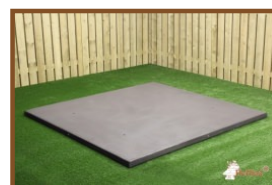

Specifications Concrete Picnic table Standard Anthracite

Product code	PS.ST.A	Tabletop thickness	7.2 cm
Colour	Anthracite lacquered, RAL 7016	Seat height	49.7 cm
Dimensions (L x W x H)	180 x 192 x 75 cm	Weight	905 kg
Dimensions tabletop (L x W)	180 x 90 cm	Material seat	Beton
Height tabletop	74.7 cm	Distance legs	111 cm (center to center)

Related products

OP.PS.AB

Our products are delivered from our factory in the Netherlands.