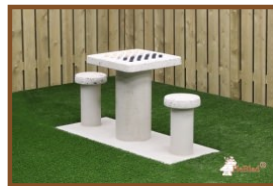

Specifications Stainless steel rods for football game, set of 8.

Product code

HB.FB.Rodset

Related products

GT.CK.G2

Our products are delivered from our factory in the Netherlands.