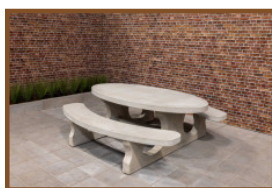

Specifications Bench standard oval anthracite-concrete

Product code	BB.STAB.OV	Weight	610 kg
Colour	Anthracite concrete	Material seat	Beton
Dimensions (L x W x H)	185 x 70 x 50 cm	Number of seats	4
Seat height	49.7 cm		

Related products

PS.ST.OV

Our products are delivered from our factory in the Netherlands.