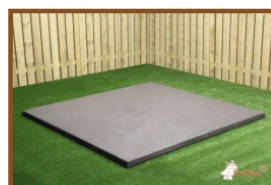

Specifications Picnic table Standard Anthracite-Concrete

Product code	PS.ST.AB	Tabletop thickness	7.2 cm
Colour	Anthracite concrete	Seat height	49.7 cm
Dimensions (L x W x H)	180 x 192 x 75 cm	Weight	905 kg
Dimensions tabletop (L x W)	180 x 90 cm	Material seat	Beton
Height tabletop	74.7 cm	Distance legs	111 cm (center to center)

Related products

OP.PS.AB

Our products are delivered from our factory in the Netherlands.