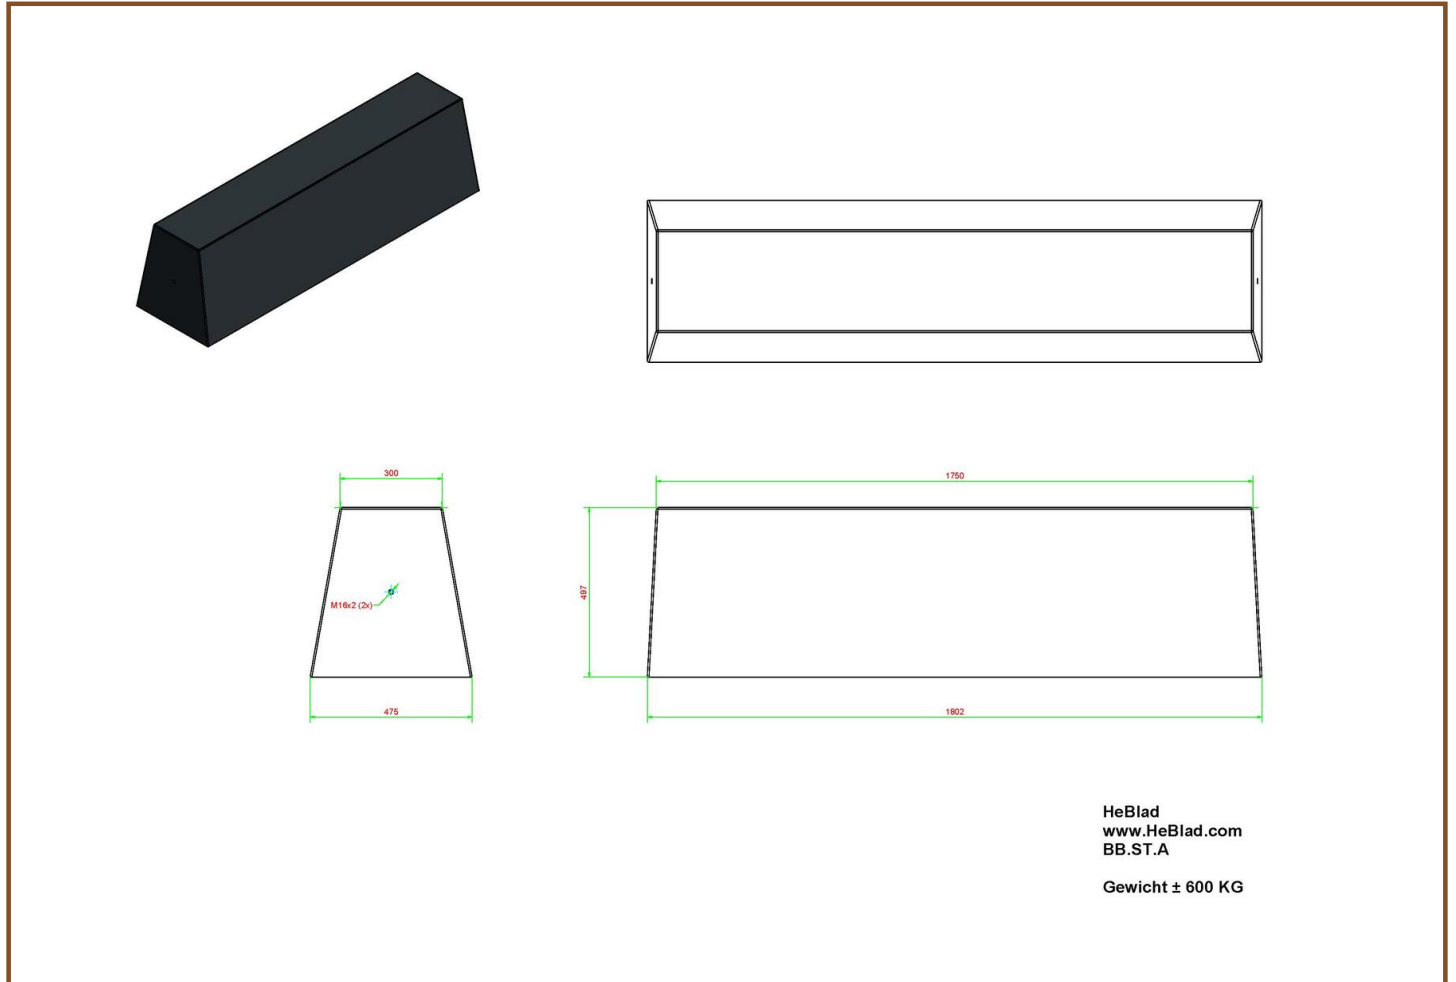

Specifications Concrete Bench Standard Anthracite

Product code	BB.ST.A	Seat height	49.7 cm
Colour	Anthracite lacquered, RAL 7017	Weight	600 kg
Dimensions total surface	180,2 x 47.5 cm	Material seat	Beton
Dimensions seat	175 x 30 cm	Number of seats	4

Related products

Our products are delivered from our factory in the Netherlands.