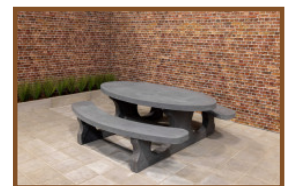

PS.STAB.OV

Our products are delivered from our factory in the Netherlands.