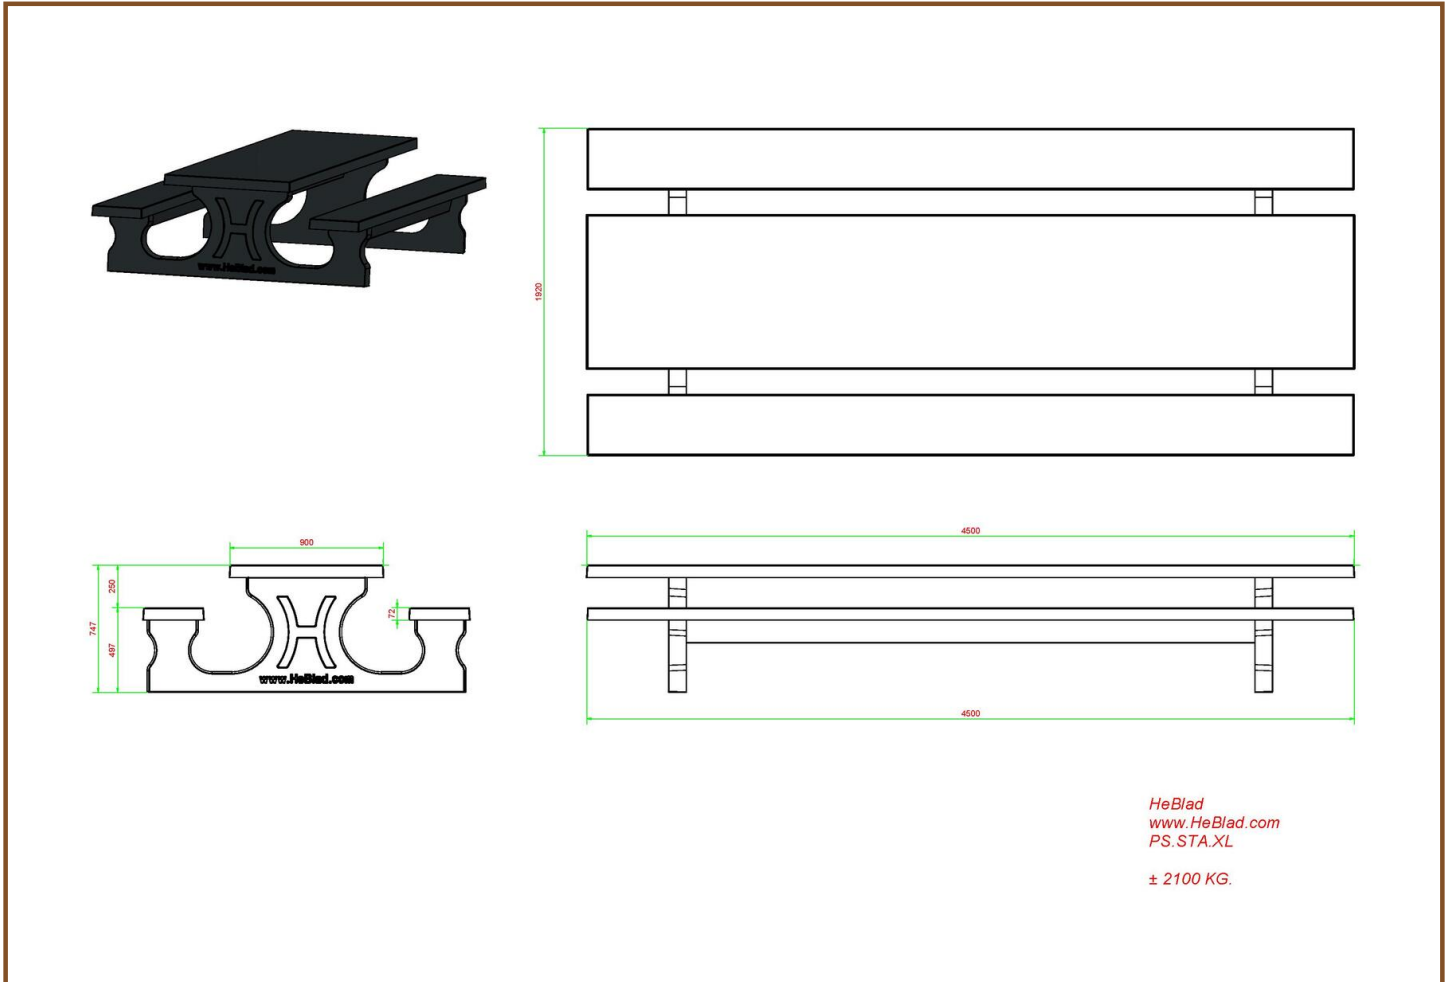

HeBlad
www.HeBlad.com
PS.STA.XL

± 2100 KG.

Specifications Concrete Picnic table Standard XL Anthracite

Product code	PS.STA.XL	Tabletop thickness	7.2 cm
Colour	Anthracite lacquered, RAL 7016	Seat height	49.7 cm
Dimensions (L x W x H)	450 x 192 x 75 cm	Weight	2100 kg
Dimensions tabletop (L x W)	450 x 90 cm	Material seat	Beton
Height tabletop	74.7 cm	Distance legs	354,5 cm (center to center)

Related products