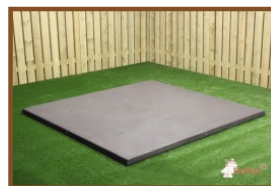

HeBlad
www.HeBlad.com
PS.STAB.XL

± 2100 KG.

Specifications Picnic table Standard XL Anthracite-Concrete

Product code	PS.STAB.XL	Tabletop thickness	7.2 cm
Colour	Anthracite concrete	Seat height	49.7 cm
Dimensions (L x W x H)	450 x 192 x 75 cm	Weight	2100 kg
Dimensions tabletop (L x W)	450 x 90 cm	Material seat	Beton
Height tabletop	74.7 cm	Distance legs	354,5 cm (center to center)

Related products

OP.PS.AB

Our products are delivered from our factory in the Netherlands.