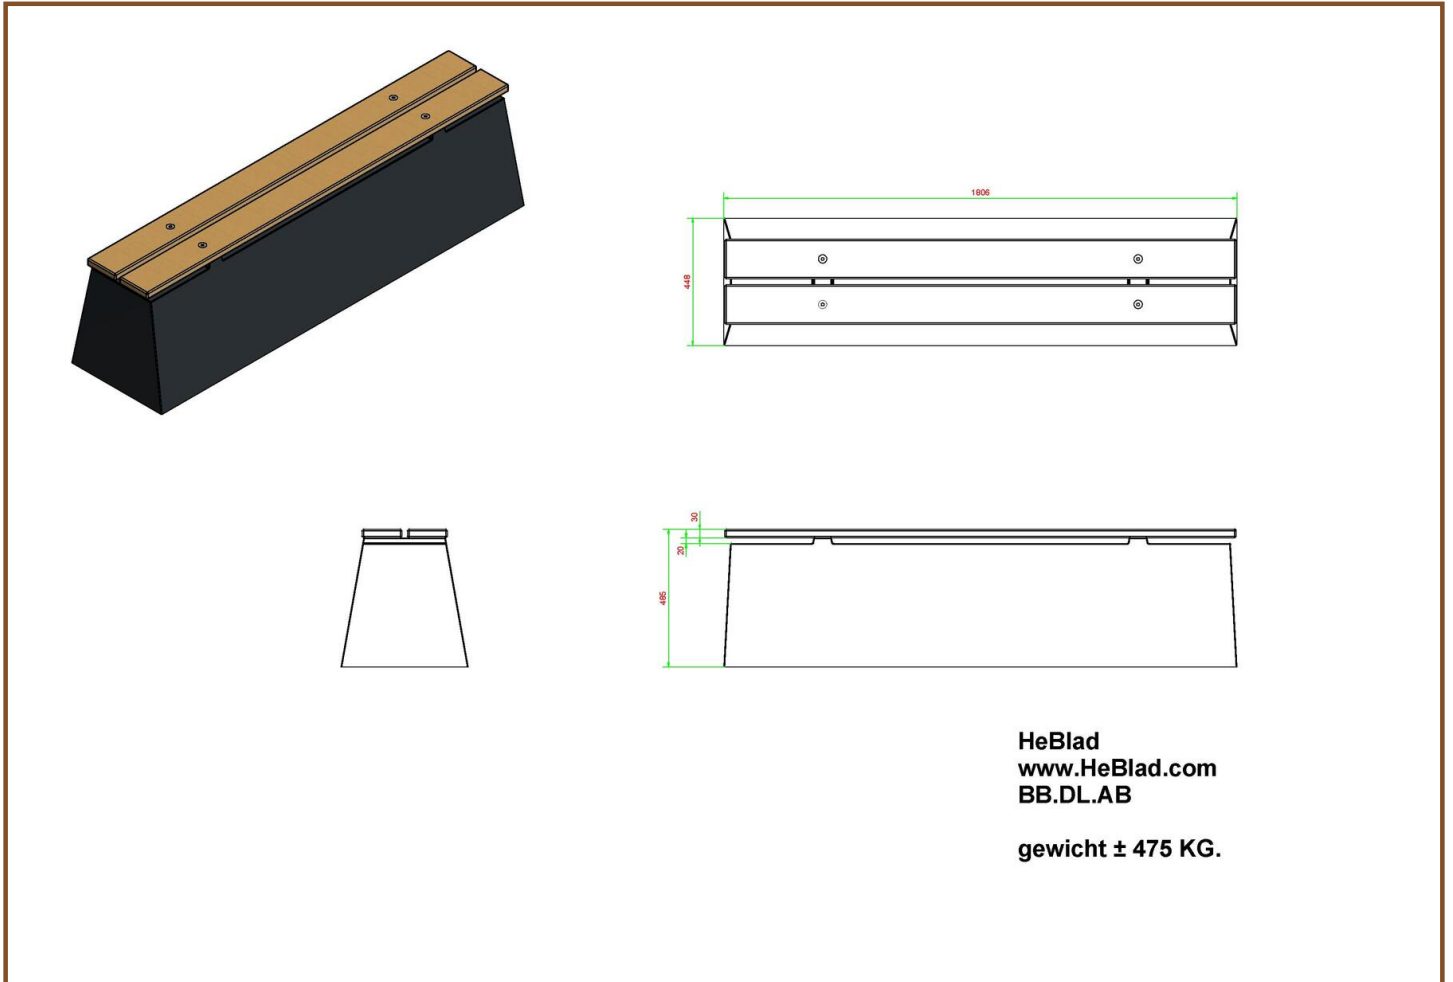

Specifications Bench DeLuxe Anthracite-Concrete

Product code	BB.DL.AB	Weight	475 kg
Colour	Anthracite concrete	Material seat	Bamboo
Dimensions (L x W x H)	180 x 45 x 50 cm	Number of seats	4
Seat height	50 cm		

Related products

Our products are delivered from our factory in the Netherlands.