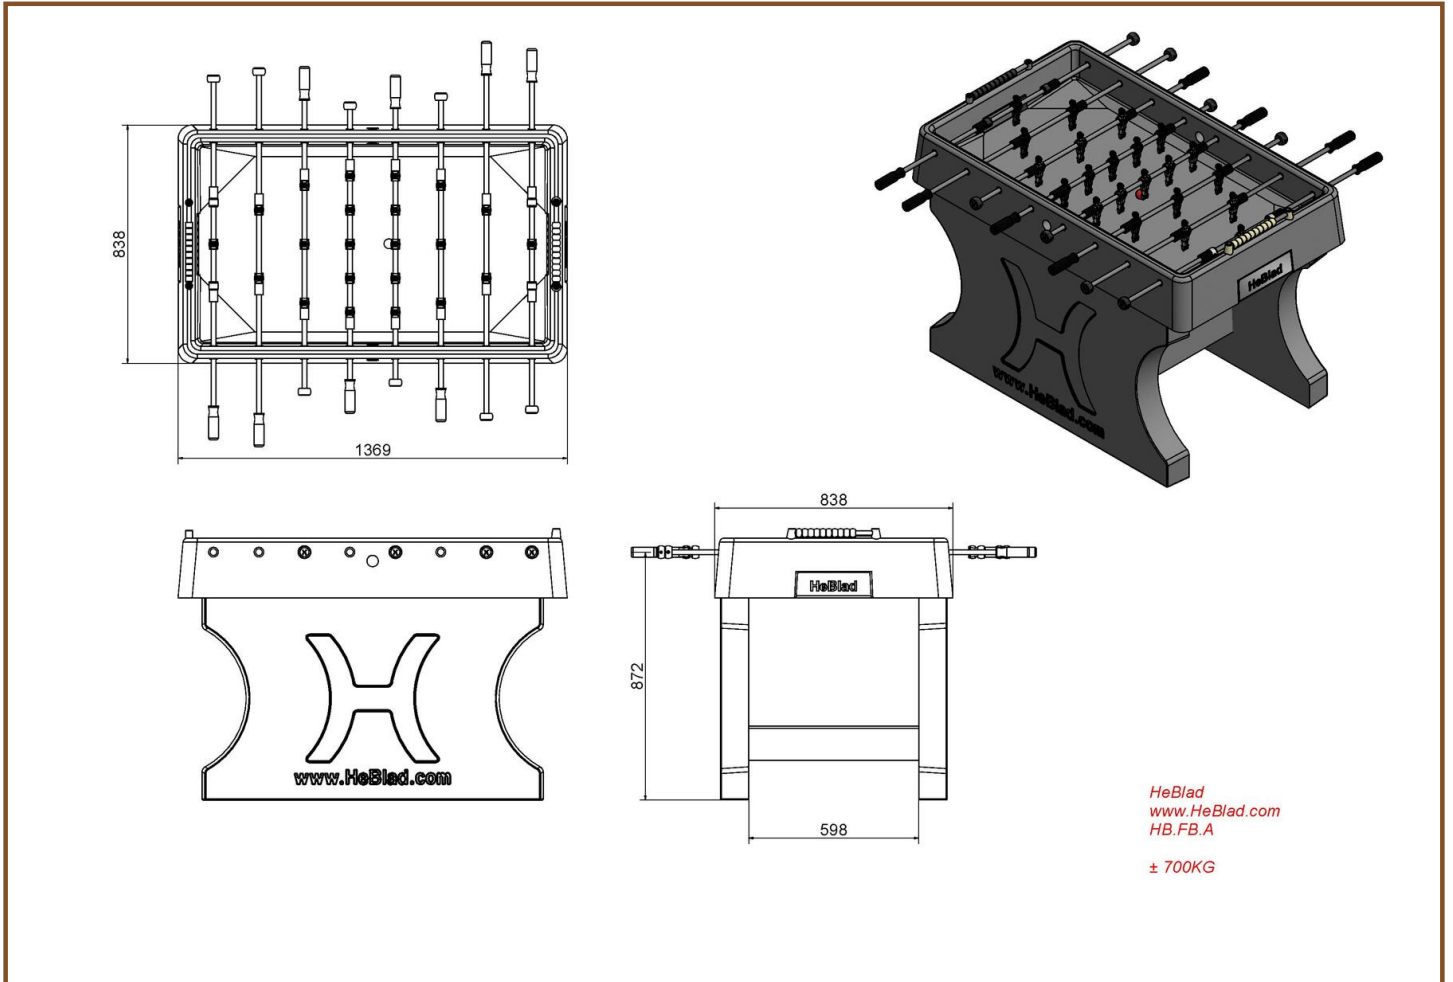

Specifications Concrete Table Football Table

Product code	HB.FB.A	Dimension playing surface (L x W)	137 x 84 cm
Colour	Anthracite lacquered, RAL 70	Weight	700 kg
Dimensions (L x W x H)	137 x 134 x 95 cm		

Related products