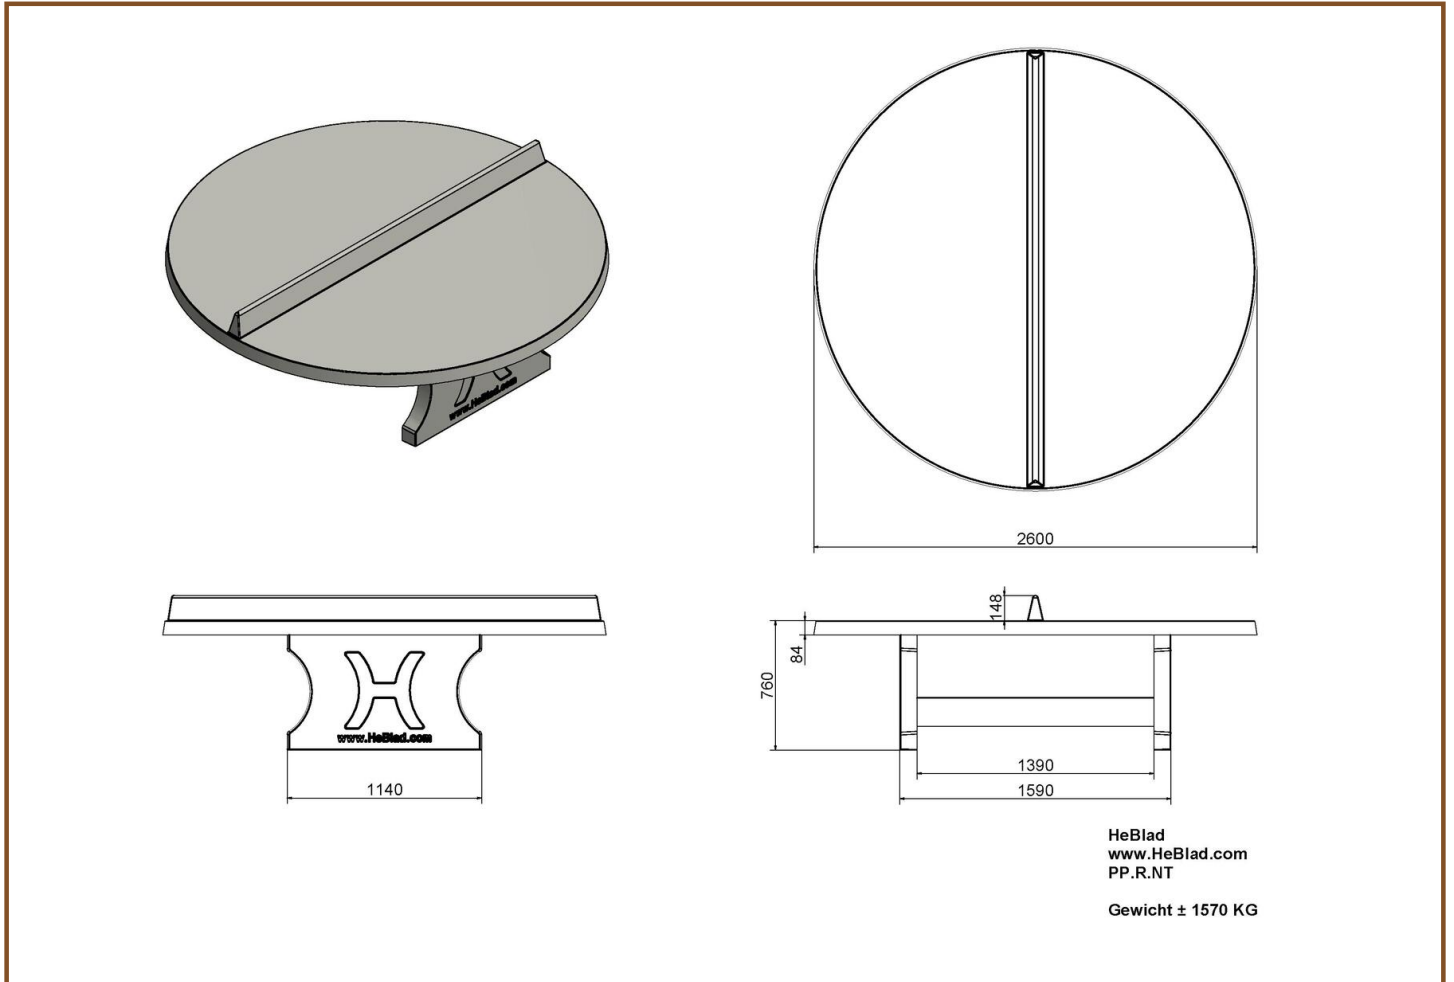

Specifications Round Ping-pong table in Natural Concrete

Product code	PP.R.NT	Height tabletop	76 cm
Colour	Natural concrete	Height of the net	14,75 cm
Dimensions tabletop	∅ 260 cm	Weight	1570 kg
Dimensions underside tabletop	∅ 264 cm	Distance legs	149 cm (center to center)
Tabletop thickness	8,4 cm		

Related products

Our products are delivered from our factory in the Netherlands.