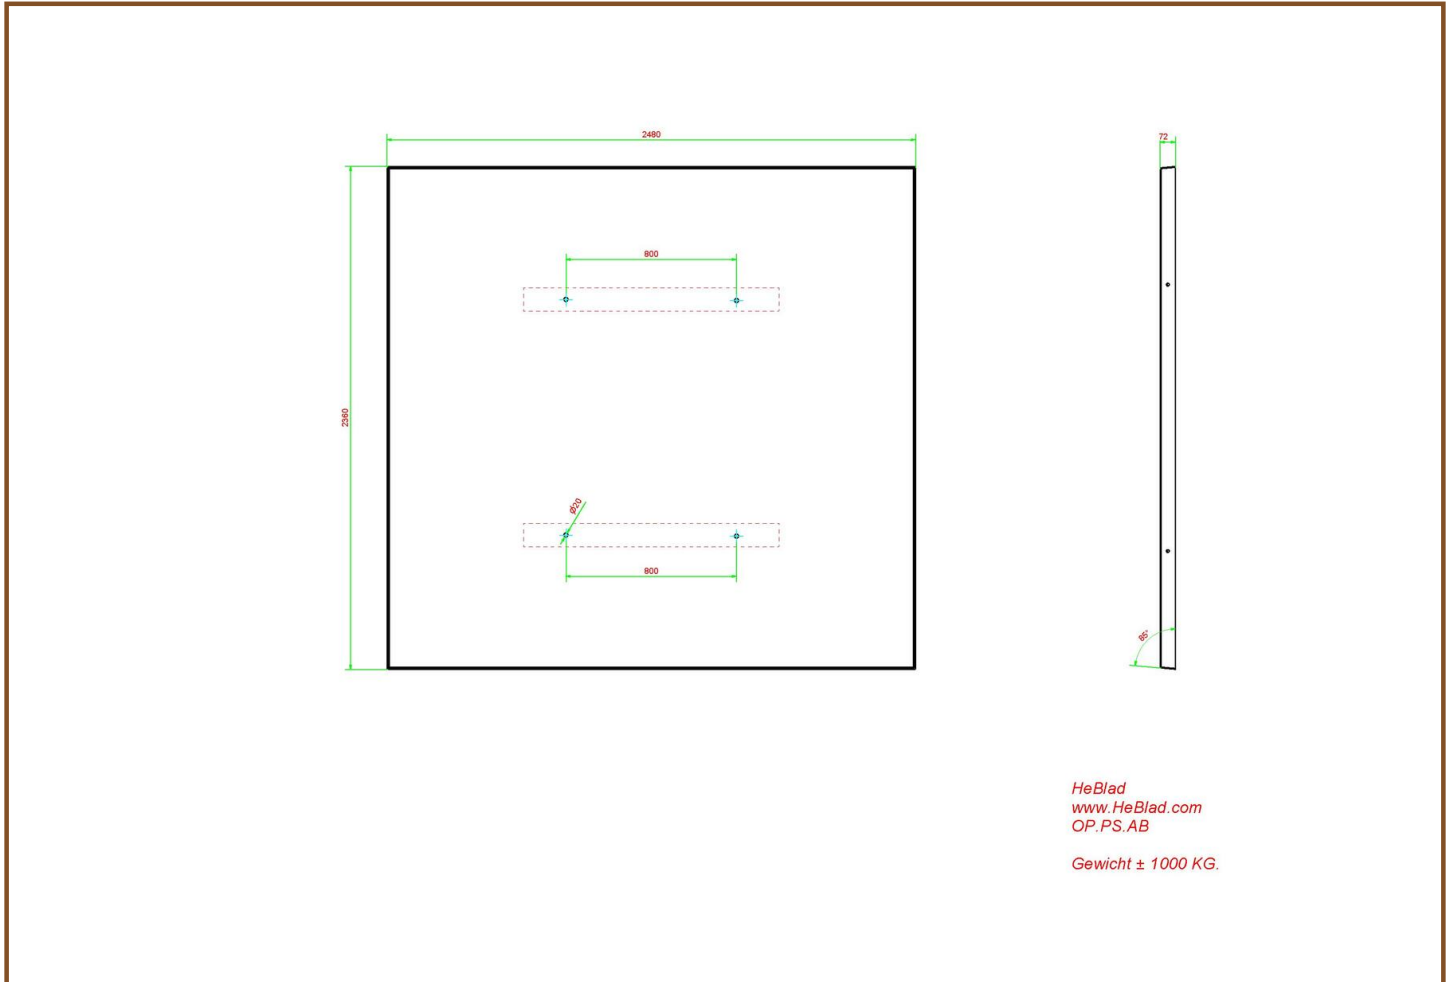

## Specifications Bottom plate Picnic table Anthracite-Concrete

Product code	OP.PS.AB	Finishing surface	Anti-slip (window) profile
Colour	Anthracite concrete	lifting device	Concrete screw sleeve M16
Dimensions (L x W x H)	248 x 236 x 7,2 cm	preparation attachment	Holes for bolts M16
Weight	1000 kg		