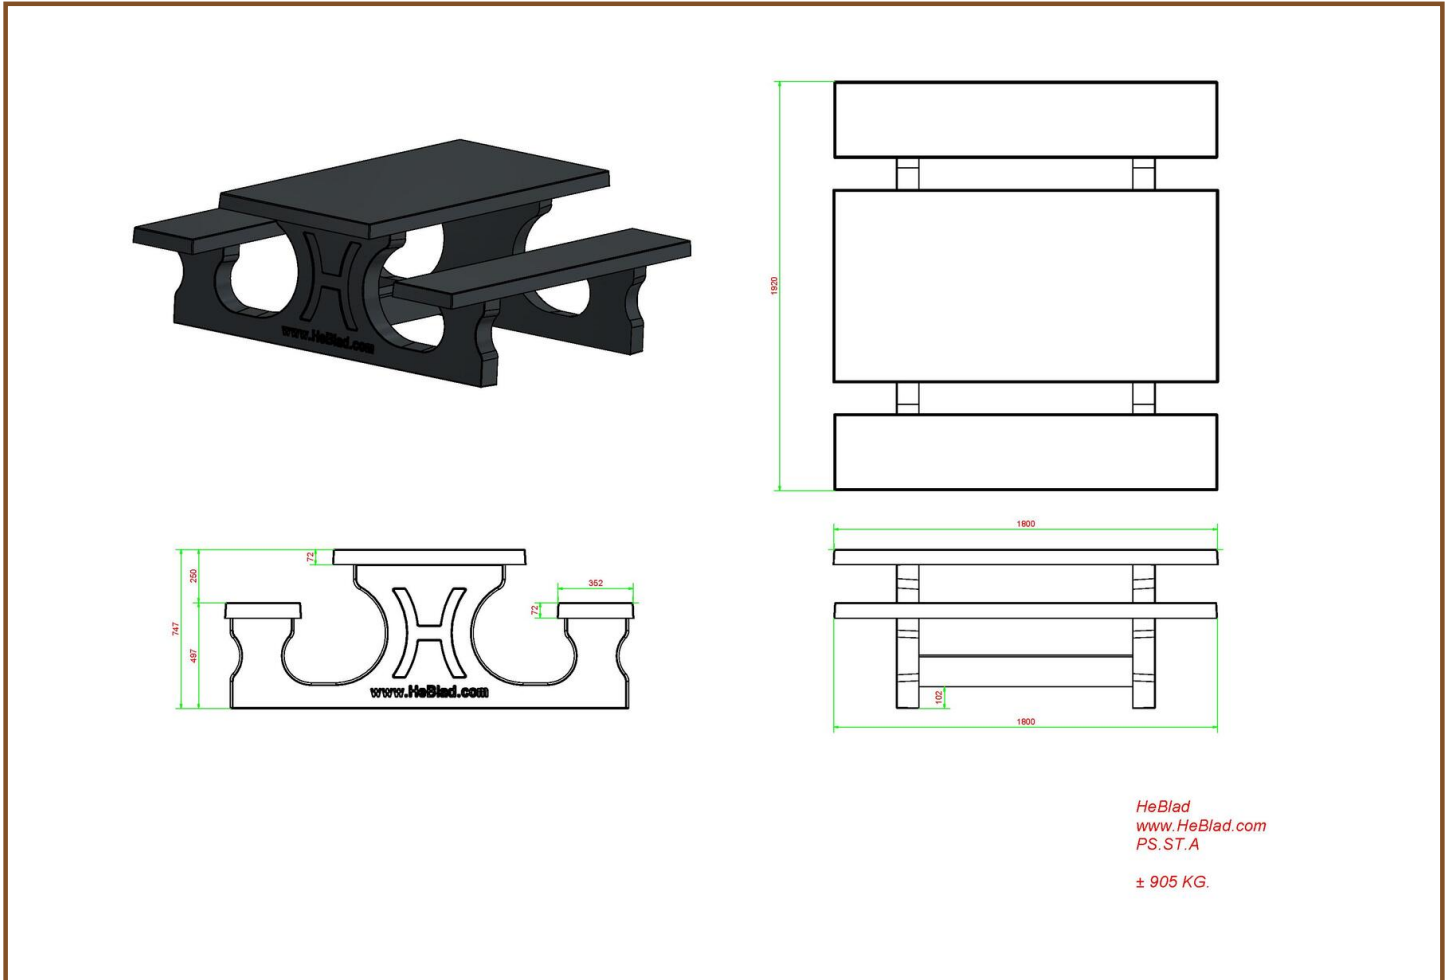

Specifications Concrete Picnic table Standard Anthracite

Product code	PS.ST.A	Tabletop thickness	7.2 cm
Colour	Anthracite lacquered, RAL 7016	Seat height	49.7 cm
Dimensions (L x W x H)	180 x 192 x 75 cm	Weight	905 kg
Dimensions tabletop (L x W)	180 x 90 cm	Material seat	Beton
Height tabletop	74.7 cm	Distance legs	111 cm (center to center)

Related products