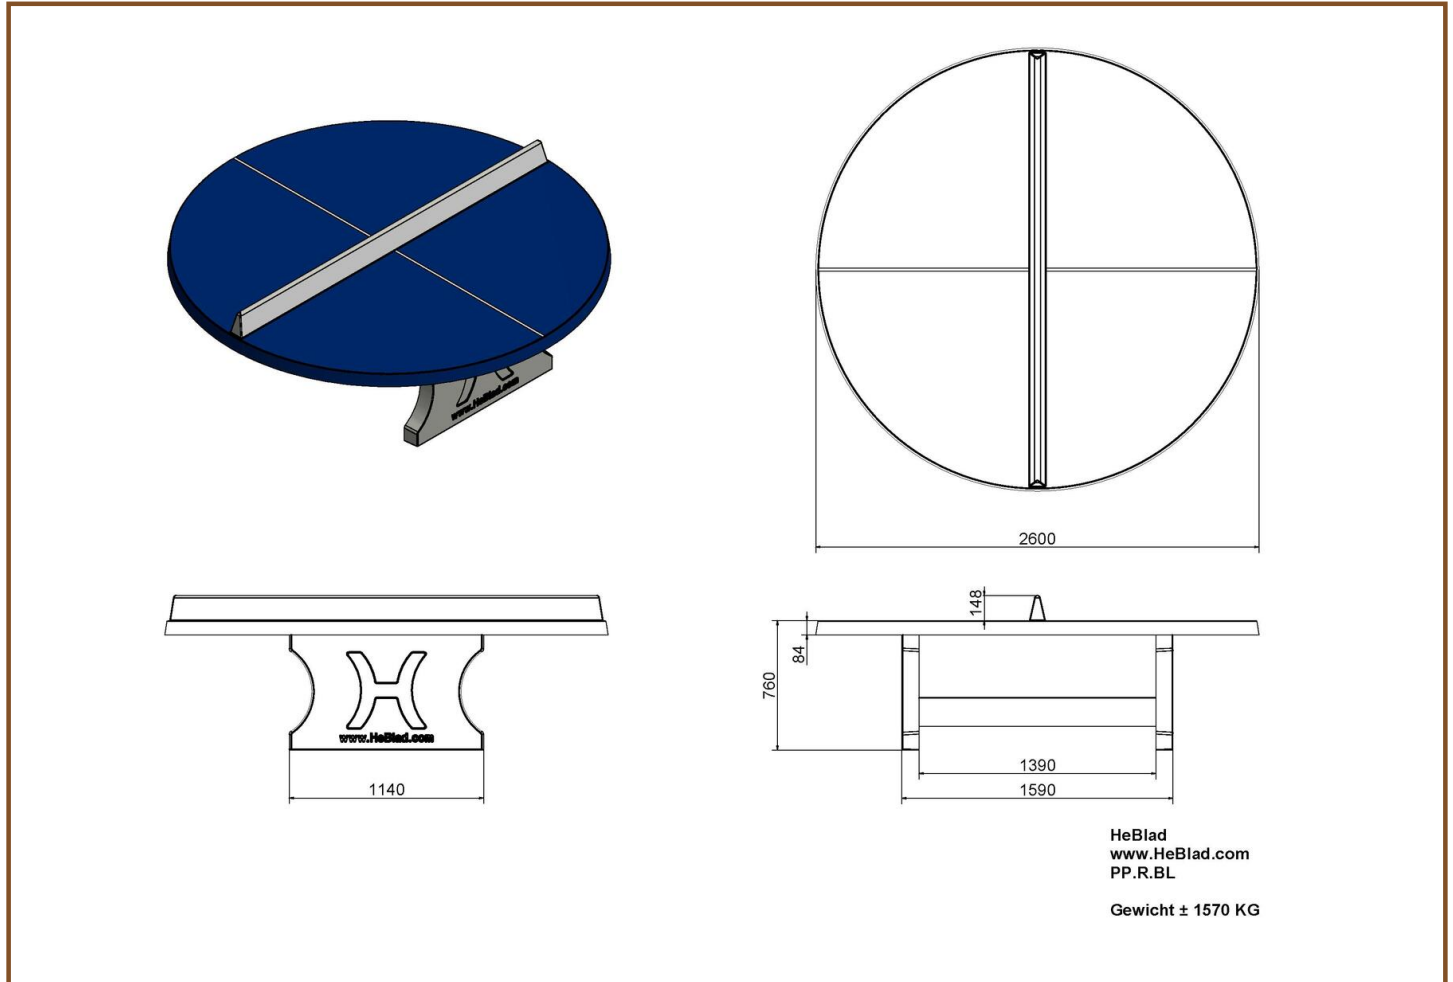

Specifications Concrete Ping-pong table blue, round

Product code	PP.R.BL	Height tabletop	76 cm
Colour	Blauw - RAL 5005	Height of the net	14,75 cm
Dimensions tabletop	∅ 260 cm	Weight	1570 kg
Dimensions underside tabletop	∅ 264 cm	Distance legs	149 cm (center to center)
Tabletop thickness	8,4 cm		

Related products

Our products are delivered from our factory in the Netherlands.