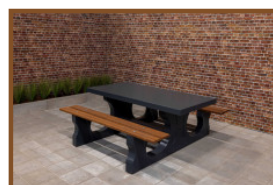

Specifications Concrete Picnic table Standard Anthracite

Product code	PS.ST.A	Tabletop thickness	7.2 cm
Colour	Anthracite lacquered, RAL 7016	Seat height	49.7 cm
Dimensions (L x W x H)	180 x 192 x 75 cm	Weight	905 kg
Dimensions tabletop (L x W)	180 x 90 cm	Material seat	Beton
Height tabletop	74.7 cm	Distance legs	111 cm (center to center)

Related products

PS.DL.A

Our products are delivered from our factory in the Netherlands.