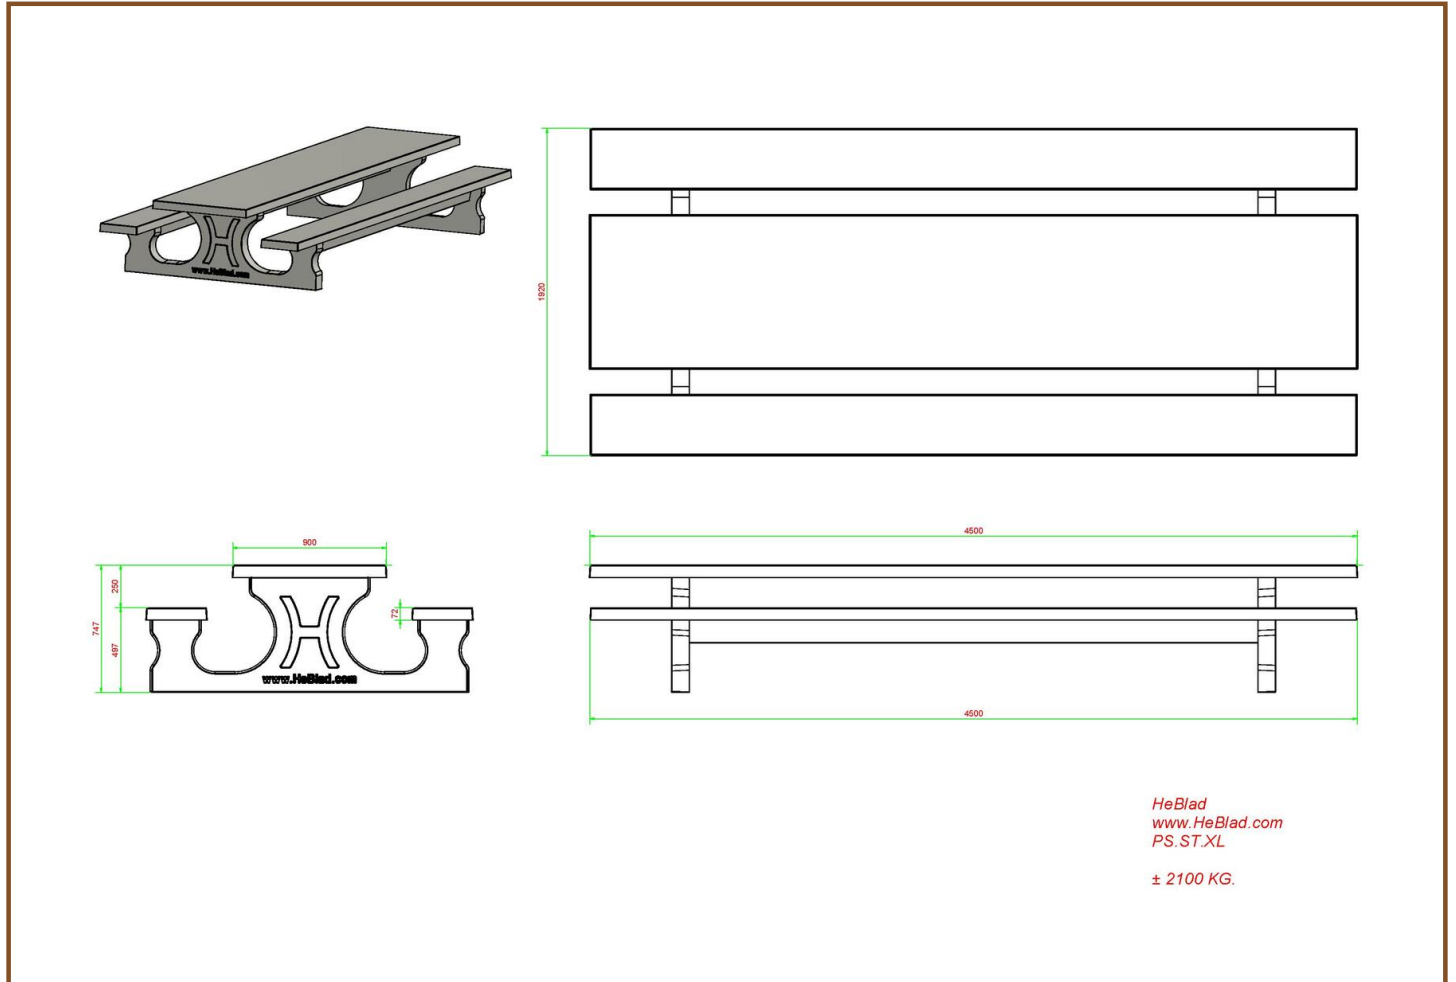

Specifications Picnic table Standard XL Natural Concrete

Product code	PS.ST.XL	Tabletop thickness	7.2 cm
Colour	Natural concrete	Seat height	49.7 cm
Dimensions (L x W x H)	450 x 192 x 75 cm	Weight	2100 kg
Dimensions tabletop (L x W)	450 x 90 cm	Material seat	Beton
Height tabletop	74.7 cm	Distance legs	354,5 cm (center to center)

Related products

Our products are delivered from our factory in the Netherlands.