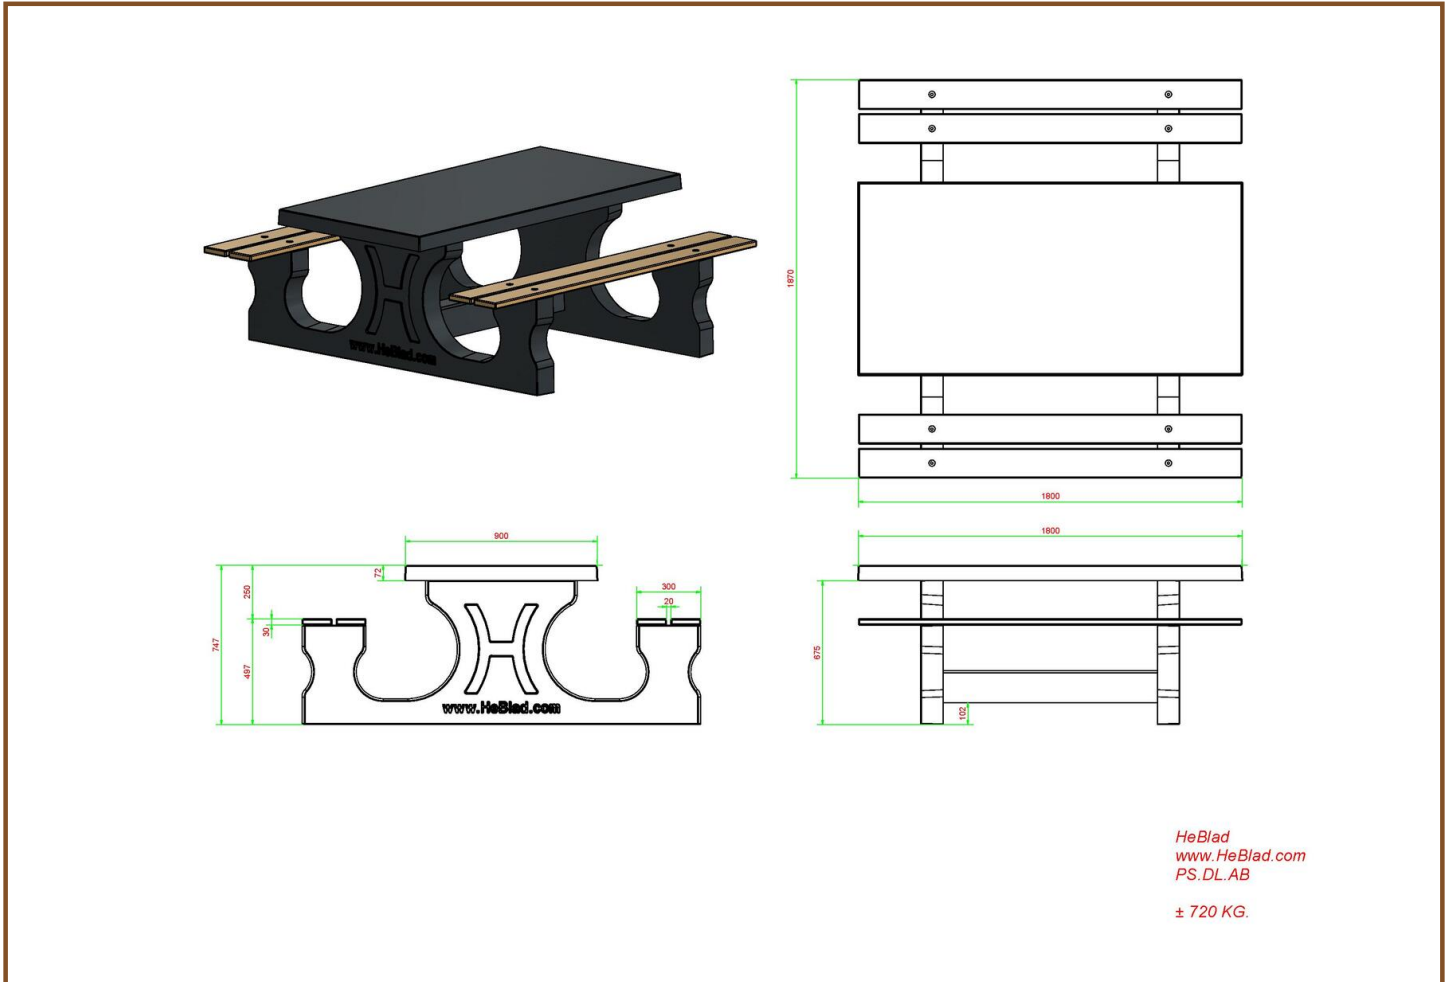

Specifications Picnic table DeLuxe Anthracite-Concrete

Product code	PS.DL.AB	Tabletop thickness	7.2 cm
Colour	Anthracite concrete	Seat height	49.7 cm
Dimensions (L x W x H)	180 x 187 x 75 cm	Weight	720 kg
Dimensions tabletop (L x W)	180 x 90 cm	Material seat	Bamboo
Height tabletop	74.7 cm	Distance legs	111 cm (center to center)

Related products

Our products are delivered from our factory in the Netherlands.