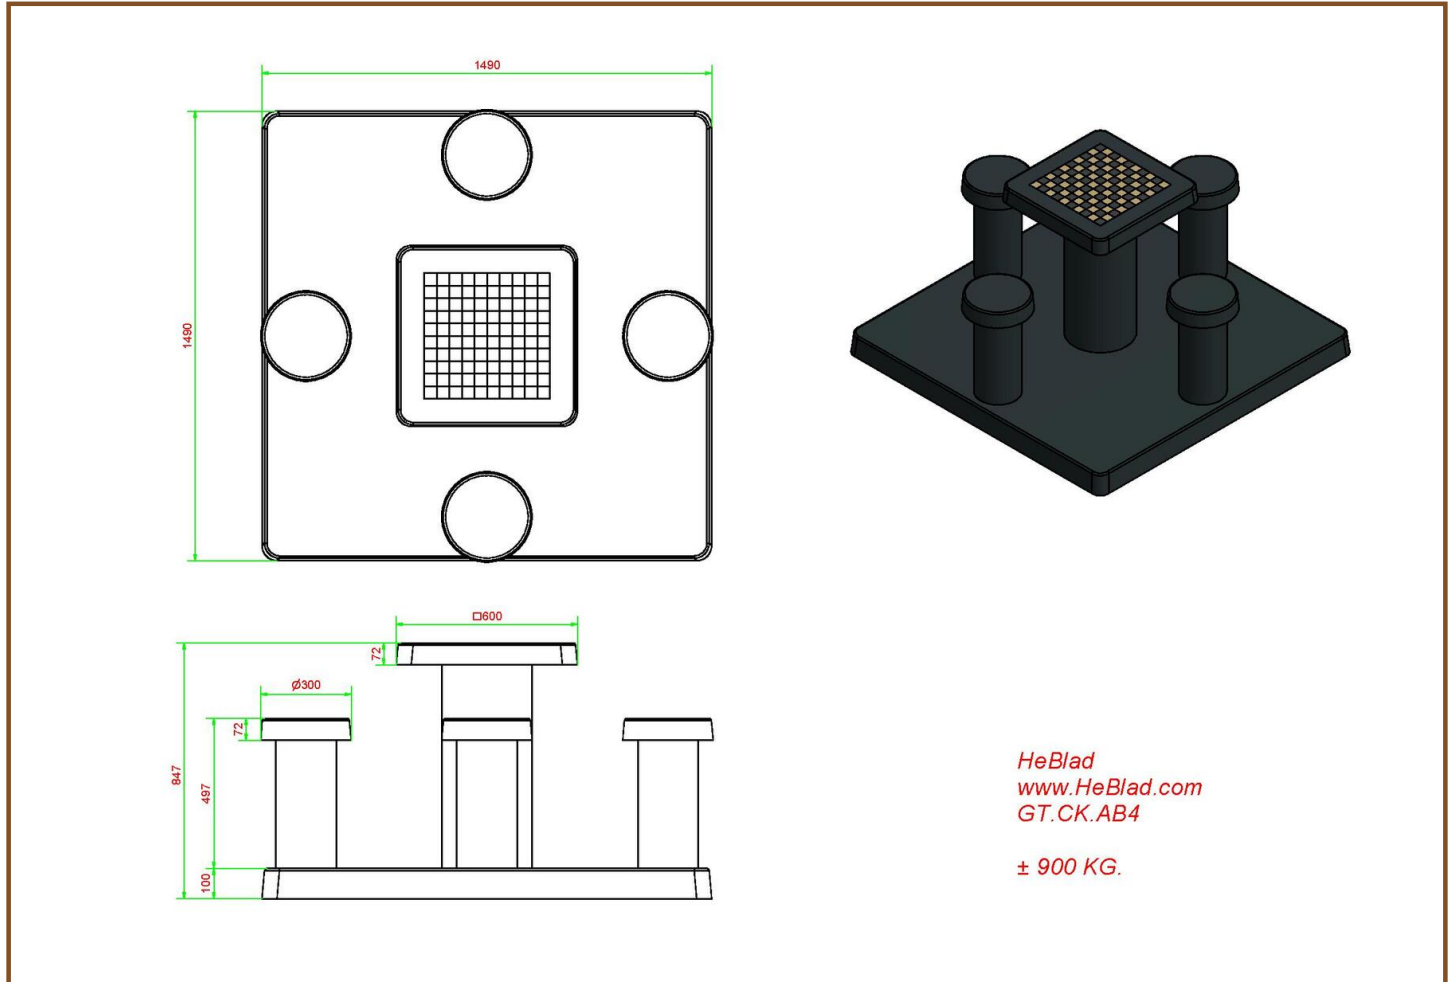

HeBlad
www.HeBlad.com
GT.CK.AB4

± 900 KG.

Specifications Checkers/Drafts Table Anthracite-Concrete (4P)

Product code	GT.CK.AB4	Dimensions tabletop	60 x 60 cm
Colour	Anthracite concrete	Tabletop thickness	7,2 cm
Dimensions (L X W)	149 x 149 cm	Weight	900 kg
Height tabletop	75 cm	Thickness bottom plate	10 cm
Seat height	50 cm		

Related products

Our products are delivered from our factory in the Netherlands.