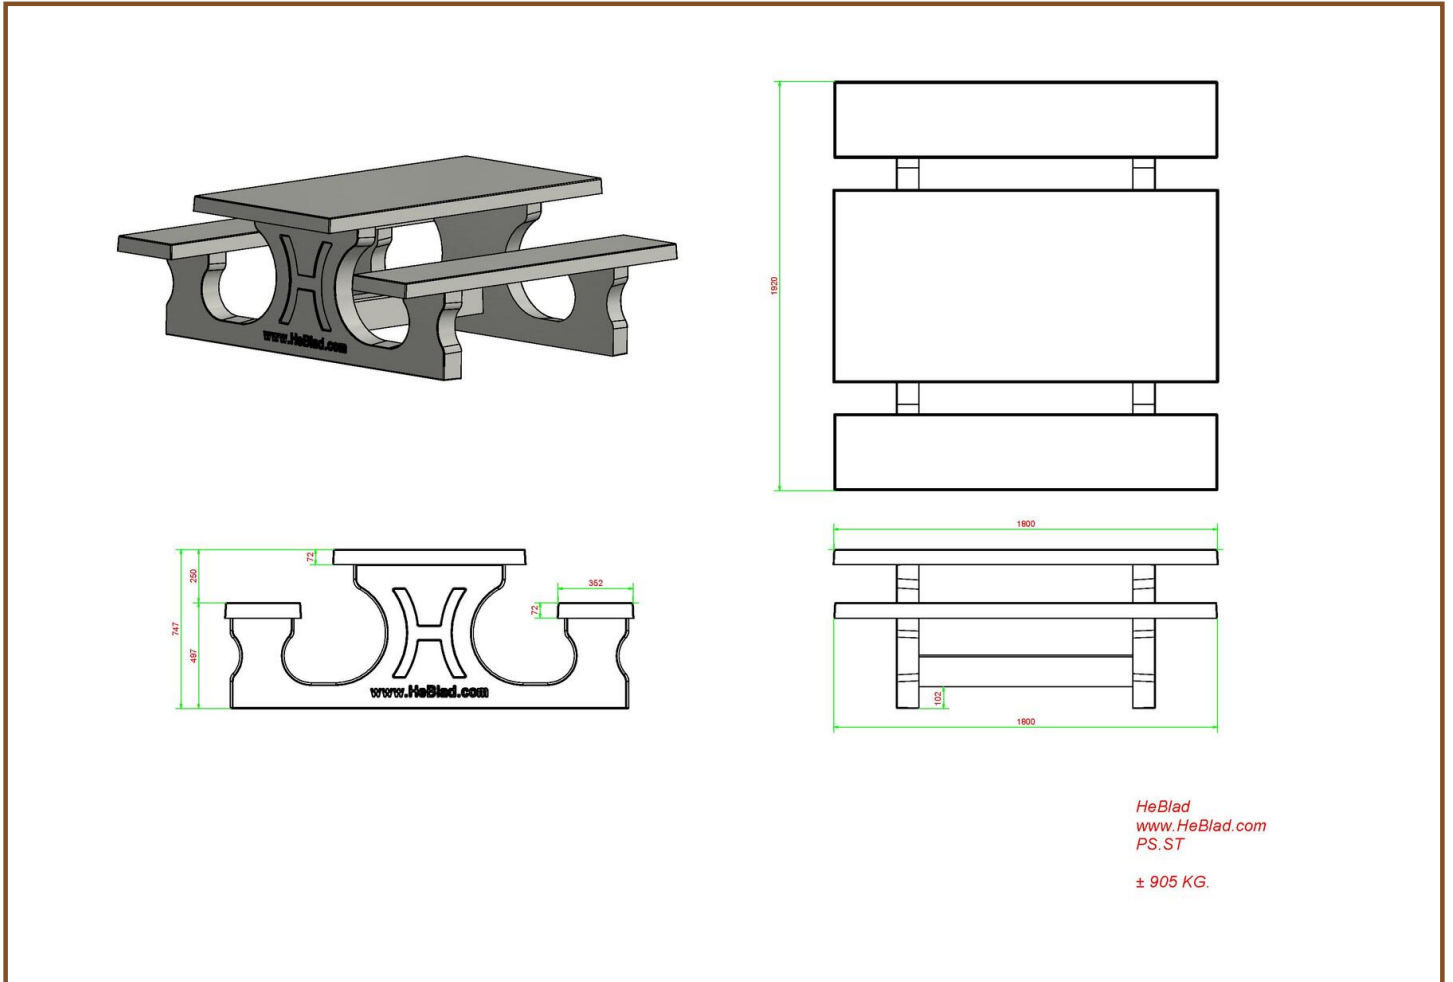

All our tables are moulded in one piece and made of high quality C45/55 concrete and are reinforced with double layers of steel.

*Our products are delivered from our factory in the Netherlands. 12 May 2024 - Prices subject to change*