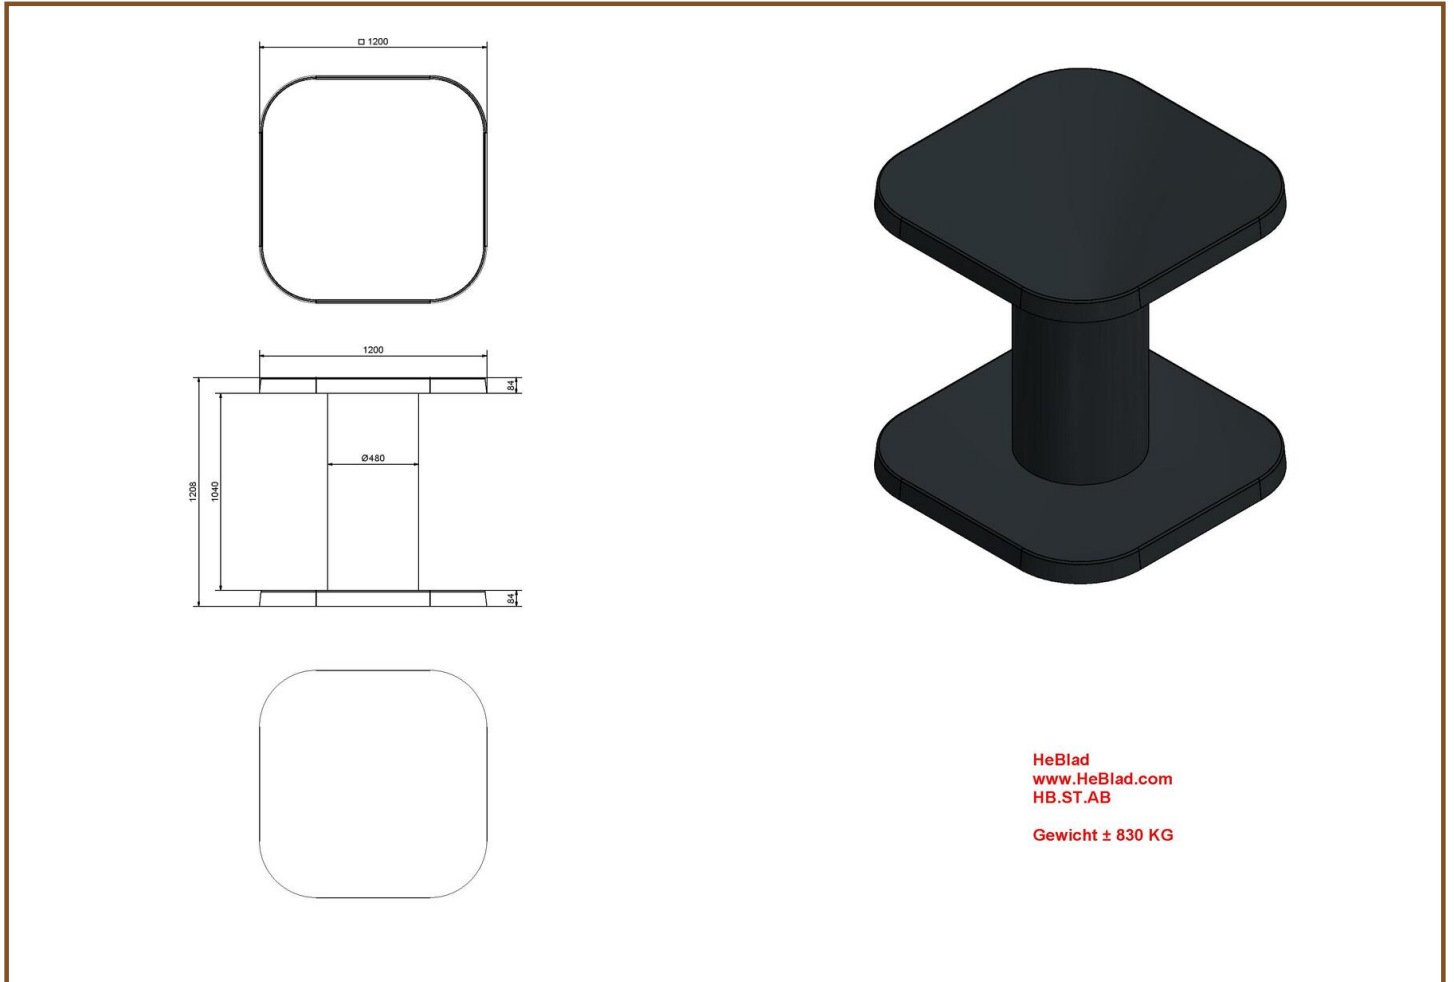

## Specifications High Table Anthracite-Concrete

Product code	HB.ST.AB	Height tabletop	113 cm
Colour	Anthracite concrete	Tabletop thickness	8.4 cm
Dimensions (L x W x H)	120 x 120 x 113 cm	Weight	985 kg
Dimensions tabletop (L x W)	120 x 120 cm		