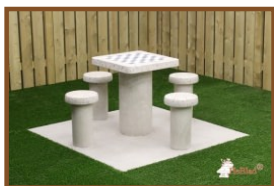

Specifications Set of chessmen

Product code

GT.CH.Pieces

Related products

GT.CH.G4