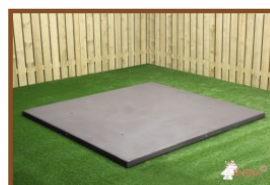

Specifications Picnic table DeLuxe Anthracite-Concrete Wheelchair accessible

Product code	PS.DLAB.RT	Tabletop thickness	7.2 cm
Colour	Anthracite concrete	Seat height	52.7 cm
Dimensions (L x W x H)	210 x 187 x 78 cm	Weight	790 kg
Dimensions tabletop (L x W)	210 x 90 cm	Material seat	Bamboo
Height tabletop	77.7 cm	Distance legs	111 cm (center to center)

Related products

OP.PS.AB

Our products are delivered from our factory in the Netherlands.