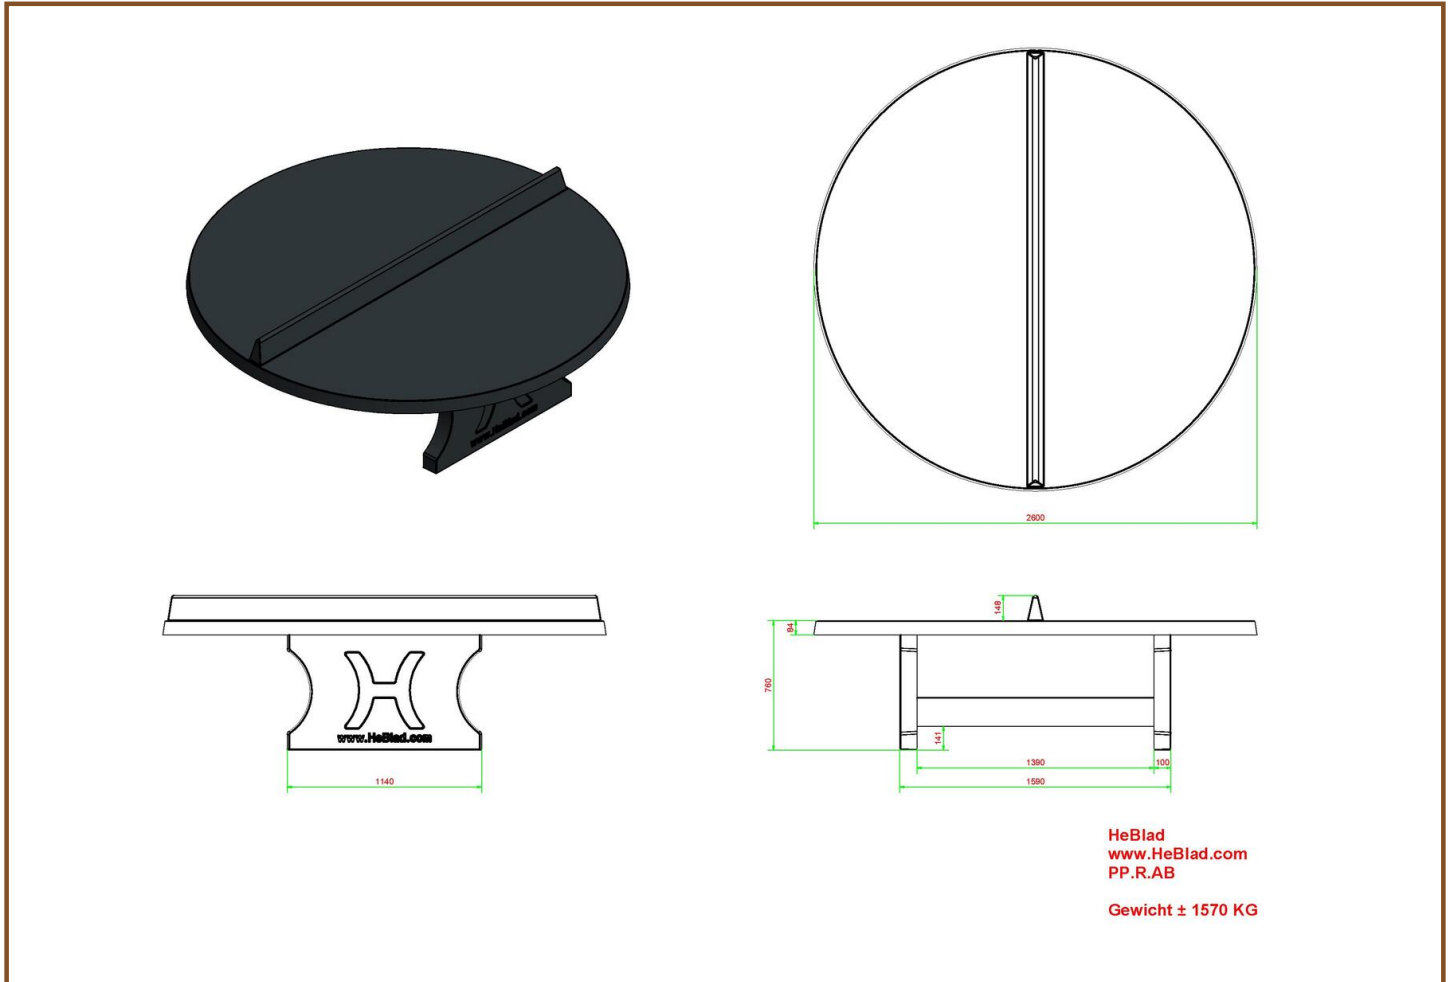

Specifications Round Ping-Pong table Anthracite-Concrete

Product code	PP.R.AB	Height tabletop	76 cm
Colour	Anthracite concrete	Height of the net	14,75 cm
Dimensions tabletop	∅ 260 cm	Weight	1570 kg
Dimensions underside tabletop	∅ 264 cm	Distance legs	149 cm (center to center)
Tabletop thickness	8,4 cm		

Related products