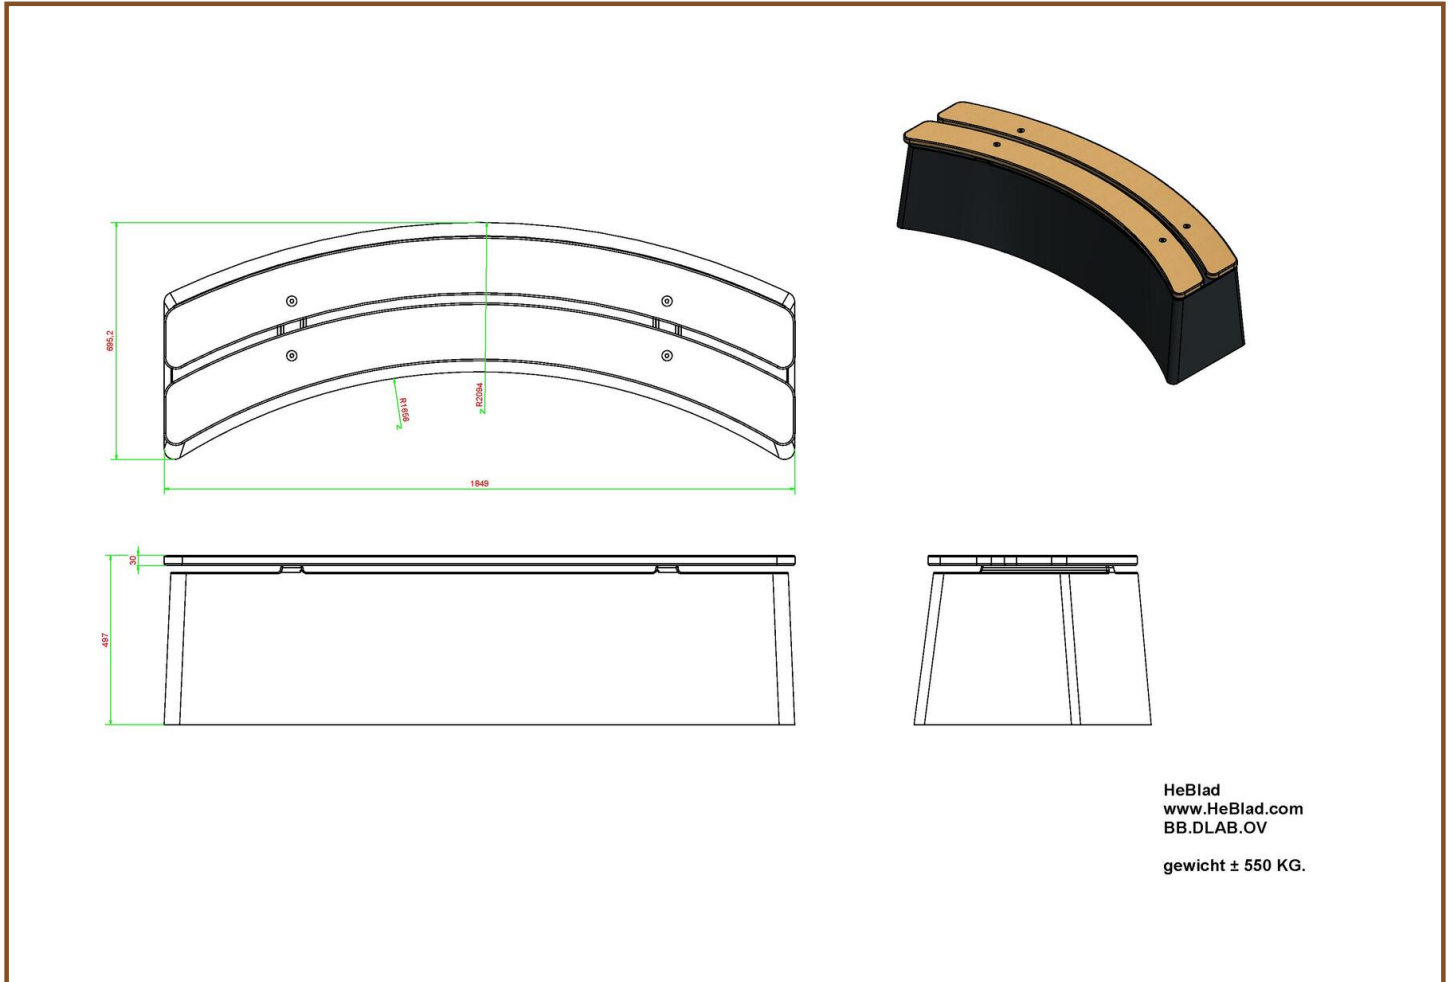

Specifications Bench DeLuxe Oval Anthracite-Concrete

Product code	BB.DLAB.OV	Weight	550 kg
Colour	Anthracite concrete	Material seat	Bamboo
Dimensions (L x W x H)	185 x 70 x 50 cm	Number of seats	4
Seat height	50 cm		

Related products

Our products are delivered from our factory in the Netherlands.