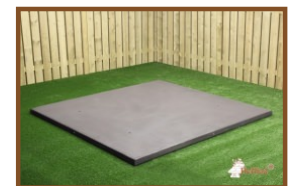

OP.PS.AB

Our products are delivered from our factory in the Netherlands.