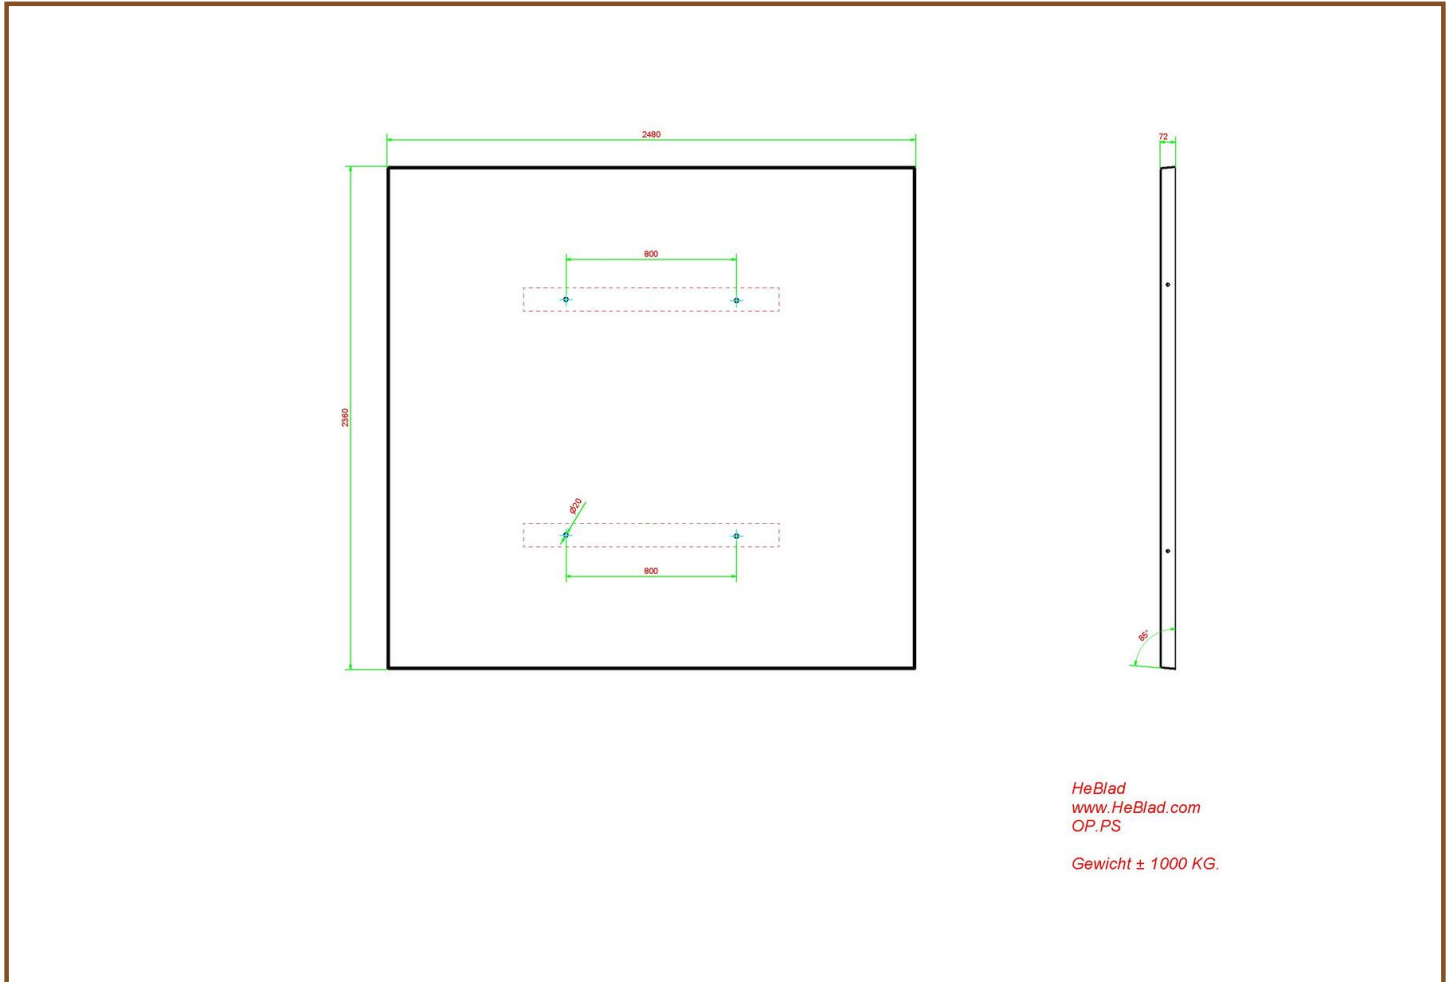

## Specifications Bottom plate Picnic table Natural Concrete

Product code	OP.PS	Finishing surface	Anti-slip (window) profile
Colour	Natural concrete	lifting device	Concrete screw sleeve M16
Dimensions (L x W x H)	248 x 236 x 7,2 cm	preparation attachment	Holes for bolts M16
Weight	1000 kg		