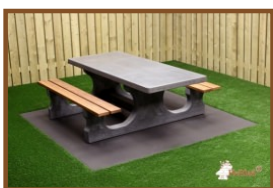

Related products

PS.DLAB.RT