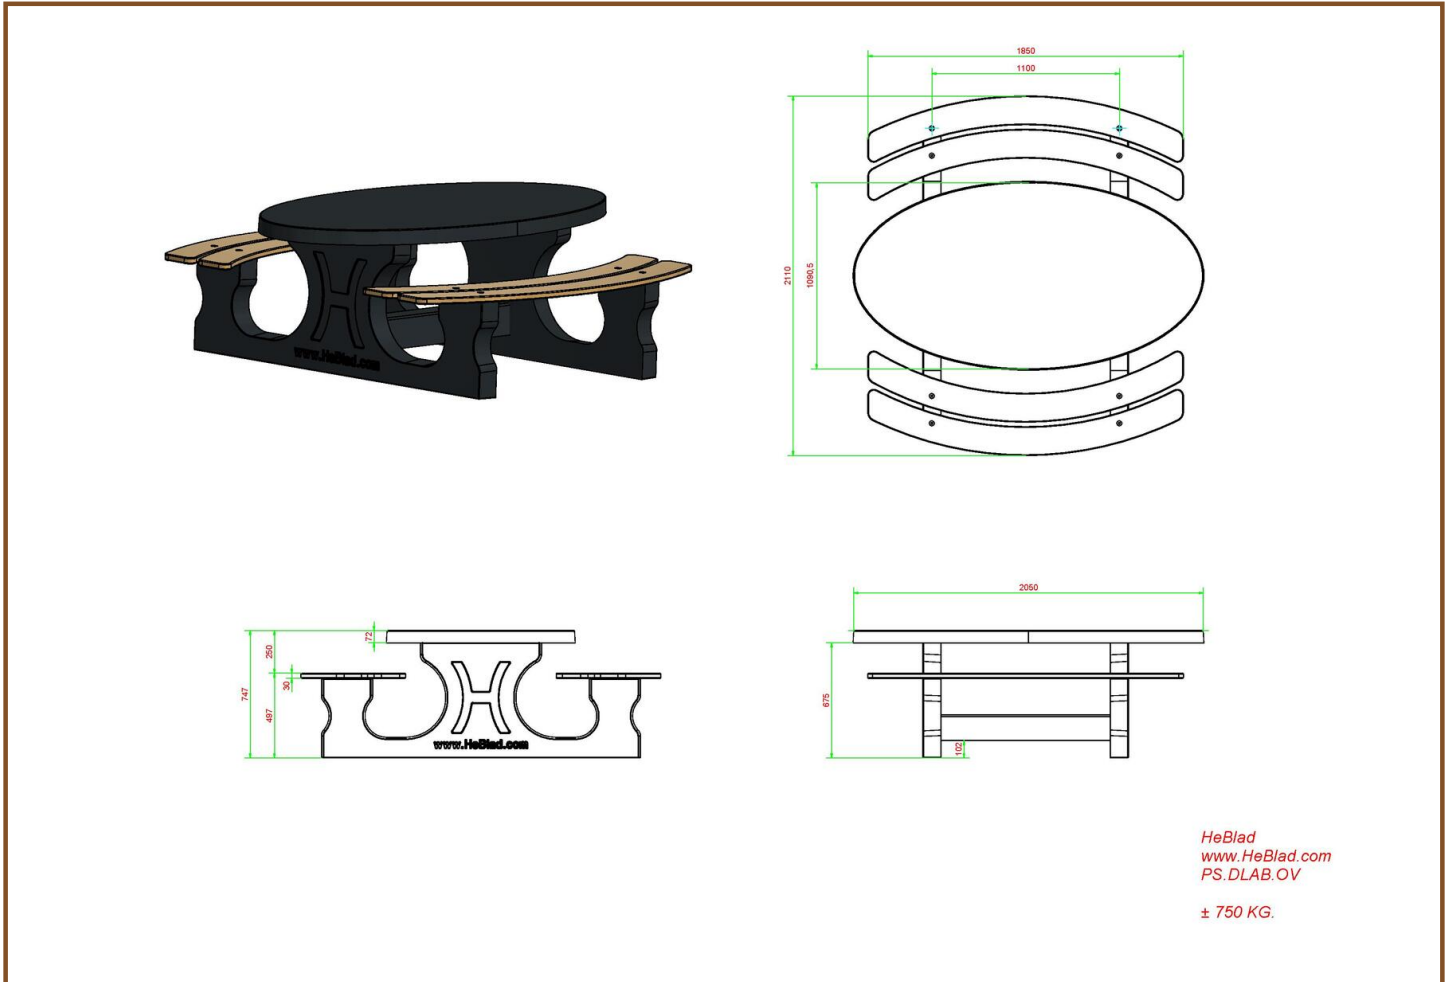

Specifications Picnic table DeLuxe Oval Anthracite-Concrete

Product code	PS.DLAB.OV	Tabletop thickness	7.2 cm
Colour	Anthracite concrete	Seat height	49.7 cm
Dimensions (L x W x H)	211 x 205 x 75 cm	Weight	750 kg
Dimensions tabletop (L x W)	205 x 110 cm	Material seat	Bamboo
Height tabletop	74.7 cm	Distance legs	110 cm (center to center)

Related products

Our products are delivered from our factory in the Netherlands.