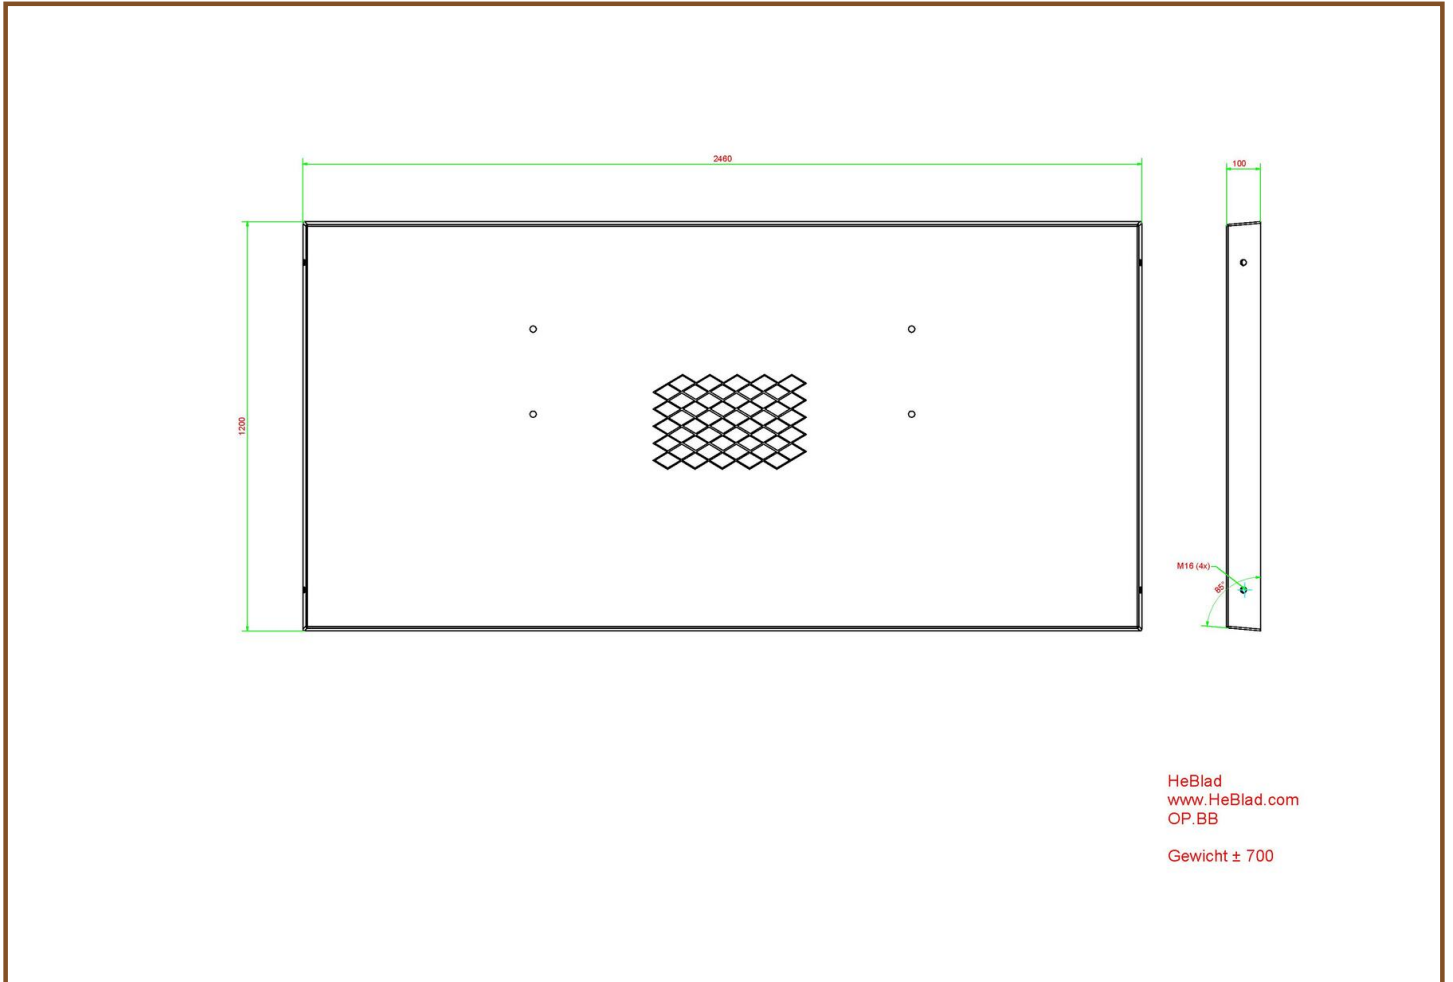

Specifications Bottom plate for all brands of Benches Natural Concrete

Product code	OP.BB	Weight	525 Kg
Colour	Naturel beton	Finishing surface	Anti-slip (window) profile
Dimensions (L x W x H)	248 x 120 x 7,2 cm	lifting device	Concrete screw sleeve M16

Related products

Our products are delivered from our factory in the Netherlands.