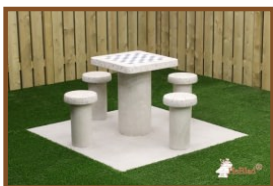

Specifications Set of chessmen

Product code GT.CH.Pieces

Related products

GT.CH.G4