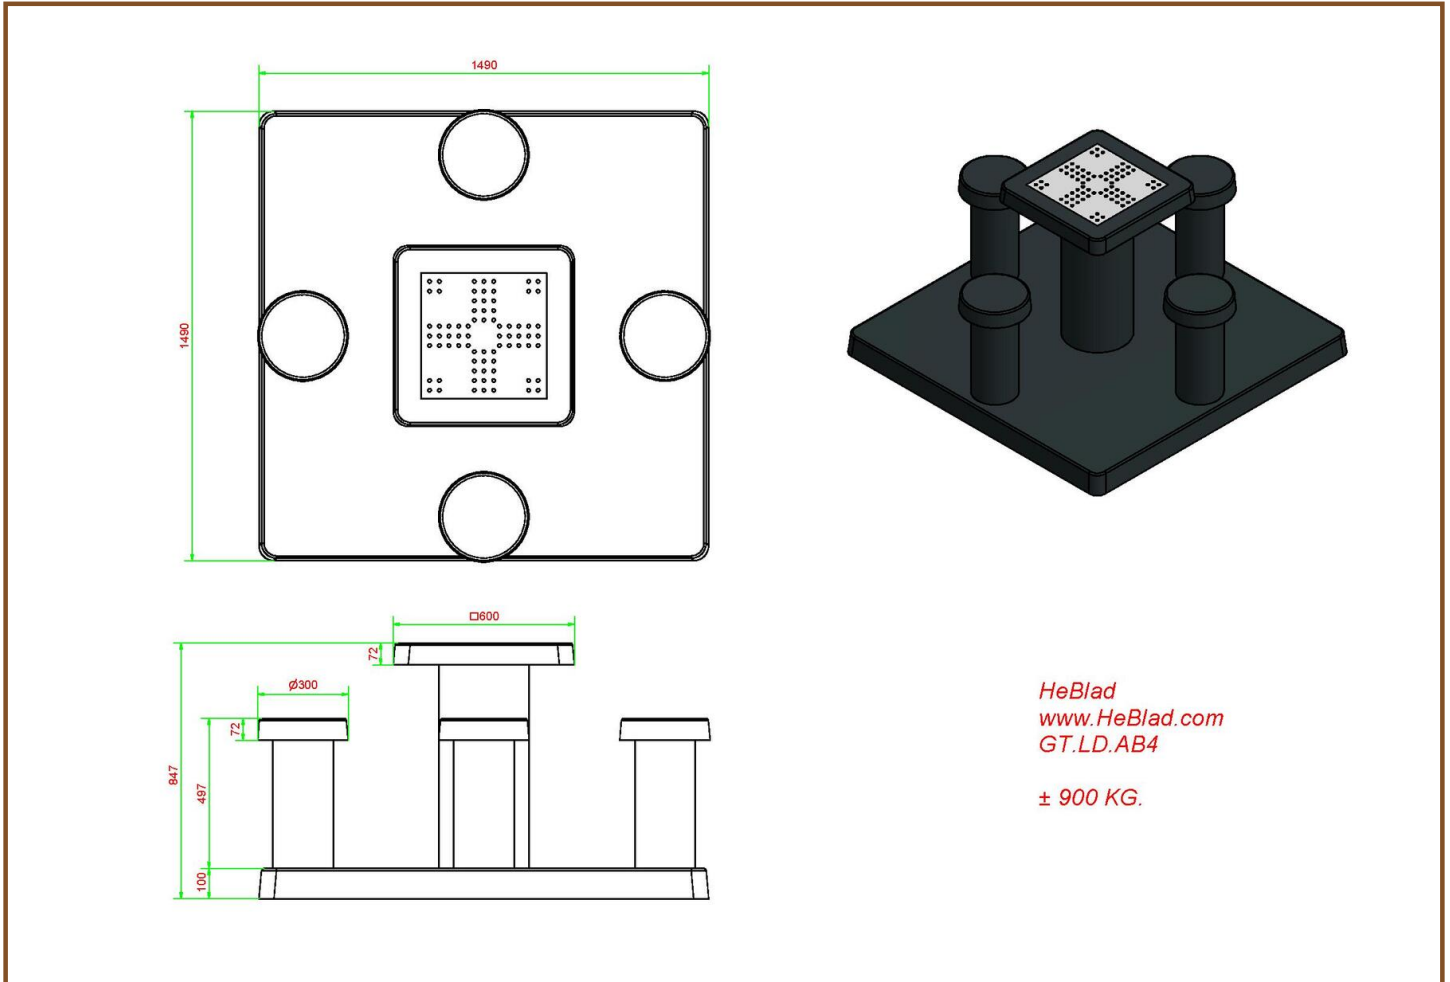

HeBlad
www.HeBlad.com
GT.LD.AB4

± 900 KG.

Specifications Ludo Game Table Anthracite-Concrete (4P)

Product code	GT.LD.AB4	Dimensions tabletop (L x W)	60 x 60 cm
Colour	Anthracite concrete	Tabletop thickness	7,2 cm
Dimensions (L X W)	149 x 149 cm	Weight	900 kg
Height tabletop	75 cm	Thickness bottom plate	10 cm
Seat height	50 cm		

Related products

Our products are delivered from our factory in the Netherlands.