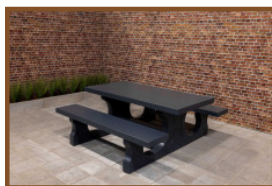

Specifications Concrete Bench Standard Anthracite

Product code	BB.ST.A	Seat height	49.7 cm
Colour	Anthracite lacquered, RAL 7017	Weight	600 kg
Dimensions total surface	180,2 x 47.5 cm	Material seat	Beton
Dimensions seat	175 x 30 cm	Number of seats	4

Related products

PS.ST.A

Our products are delivered from our factory in the Netherlands.