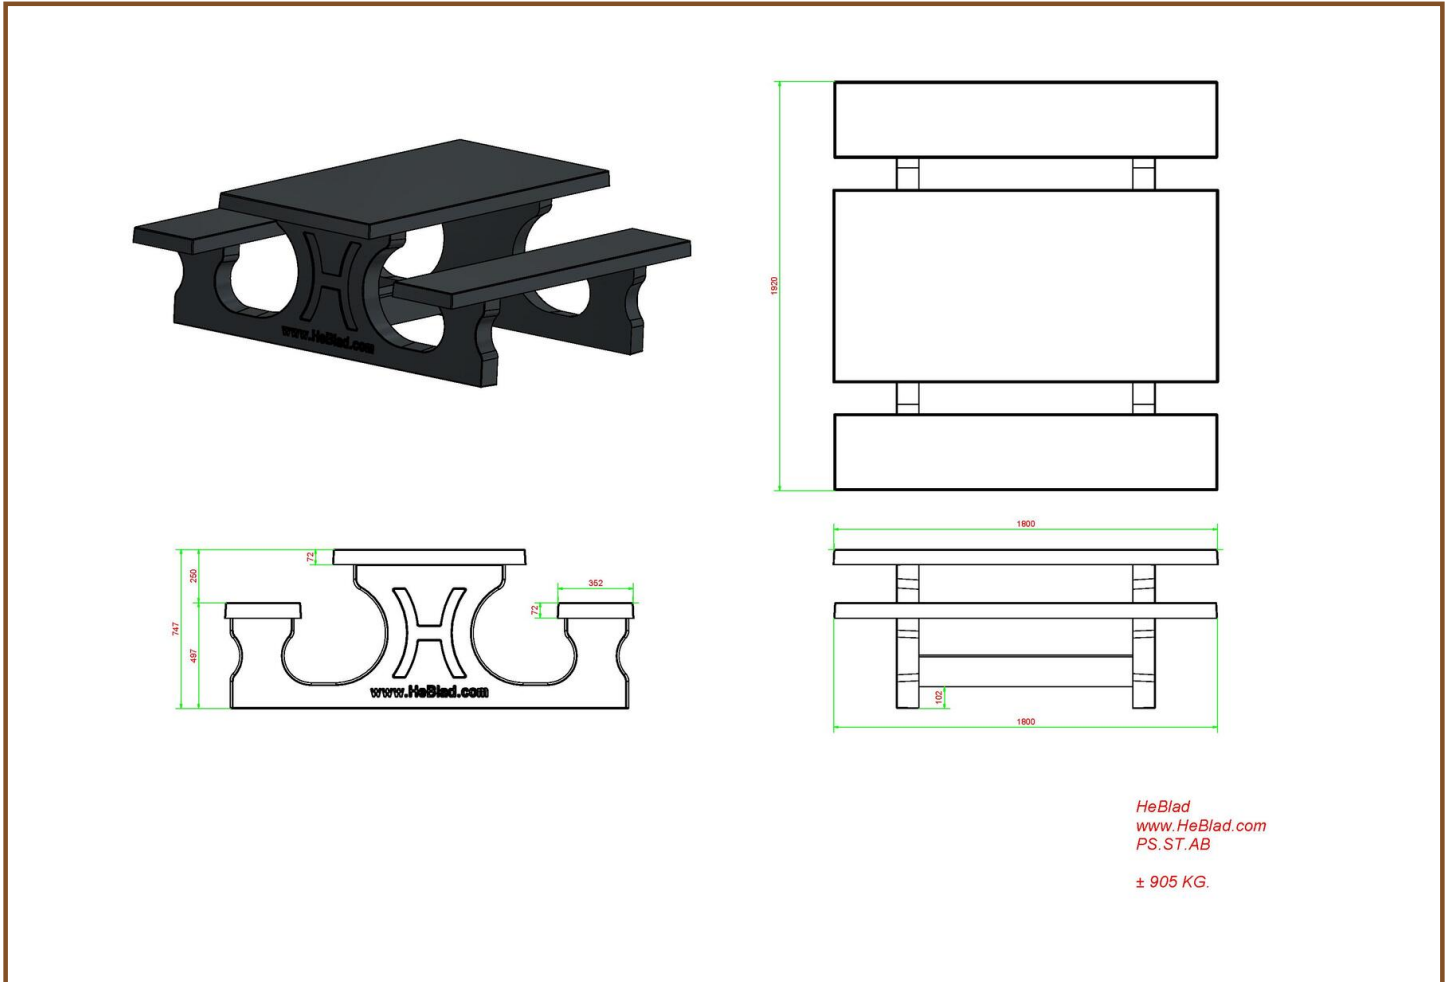

Our products are delivered from our factory in the Netherlands. 11 May 2024 - Prices subject to change

Specifications Picnic table Standard Anthracite-Concrete

Product code	PS.ST.AB	Tabletop thickness	7.2 cm
Colour	Anthracite concrete	Seat height	49.7 cm
Dimensions (L x W x H)	180 x 192 x 75 cm	Weight	905 kg
Dimensions tabletop (L x W)	180 x 90 cm	Material seat	Beton
Height tabletop	74.7 cm	Distance legs	111 cm (center to center)