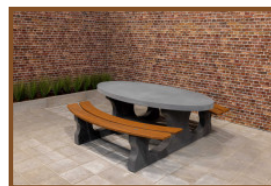

PS.DLAB.OV