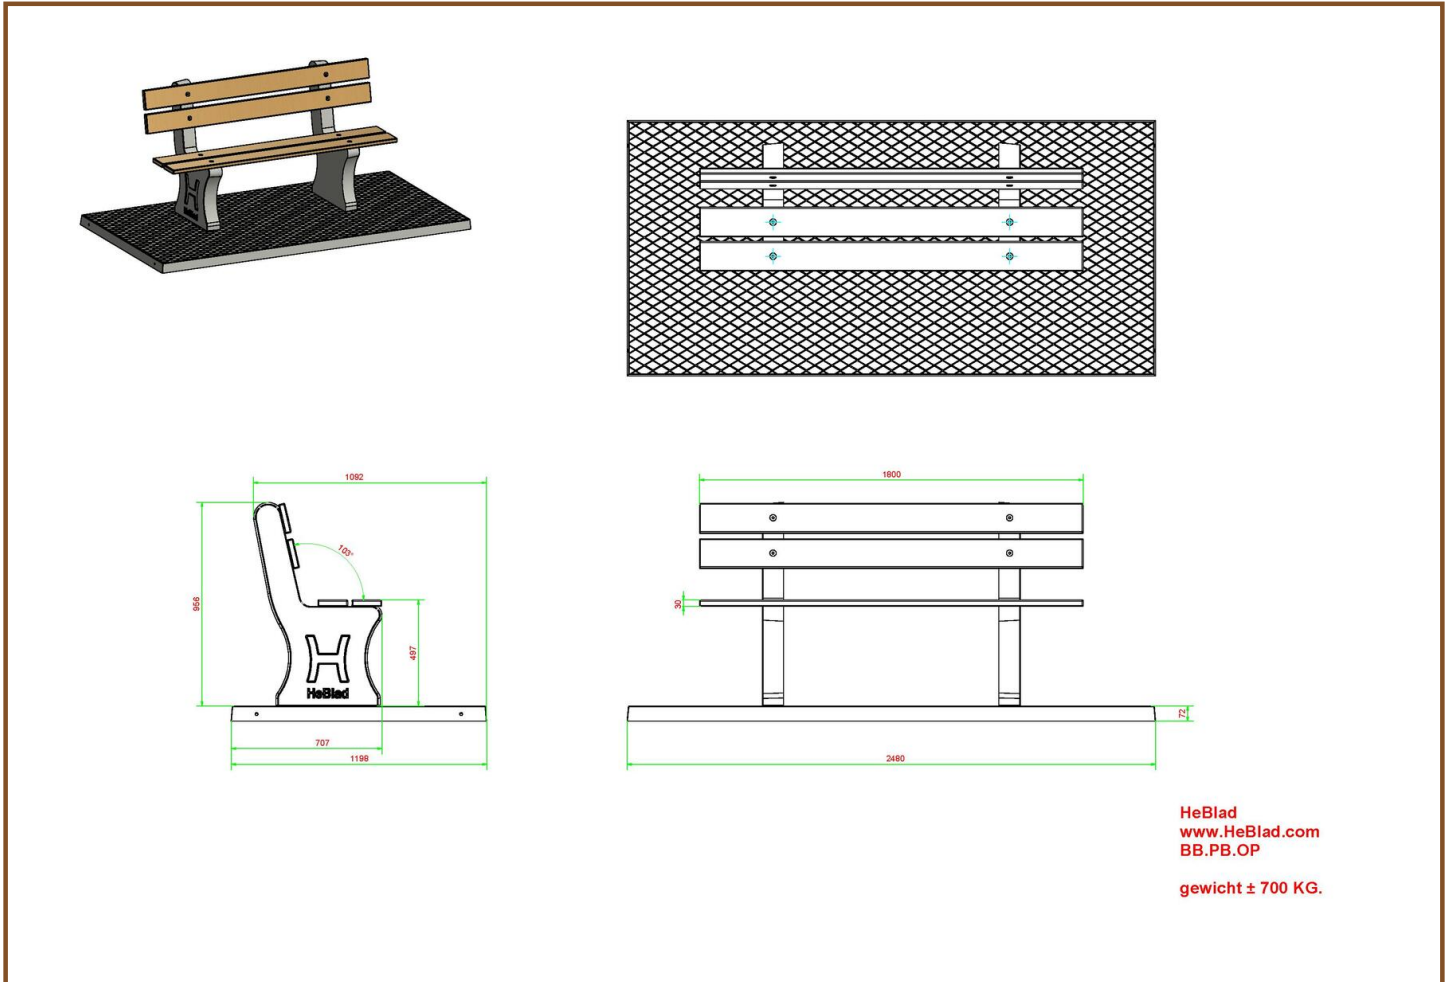

Specifications Park Bench with bottom plate Natural Concrete

Product code	BB.PB.OP	Weight	650 kg
Colour	Natural concrete	Material seat	Bamboo
Dimensions (L X W)	248 x 120 cm	Number of seats	4
Seat height	50 cm	Thickness bottom plate	72 mm
Seating corner	103 degrees		

Related products