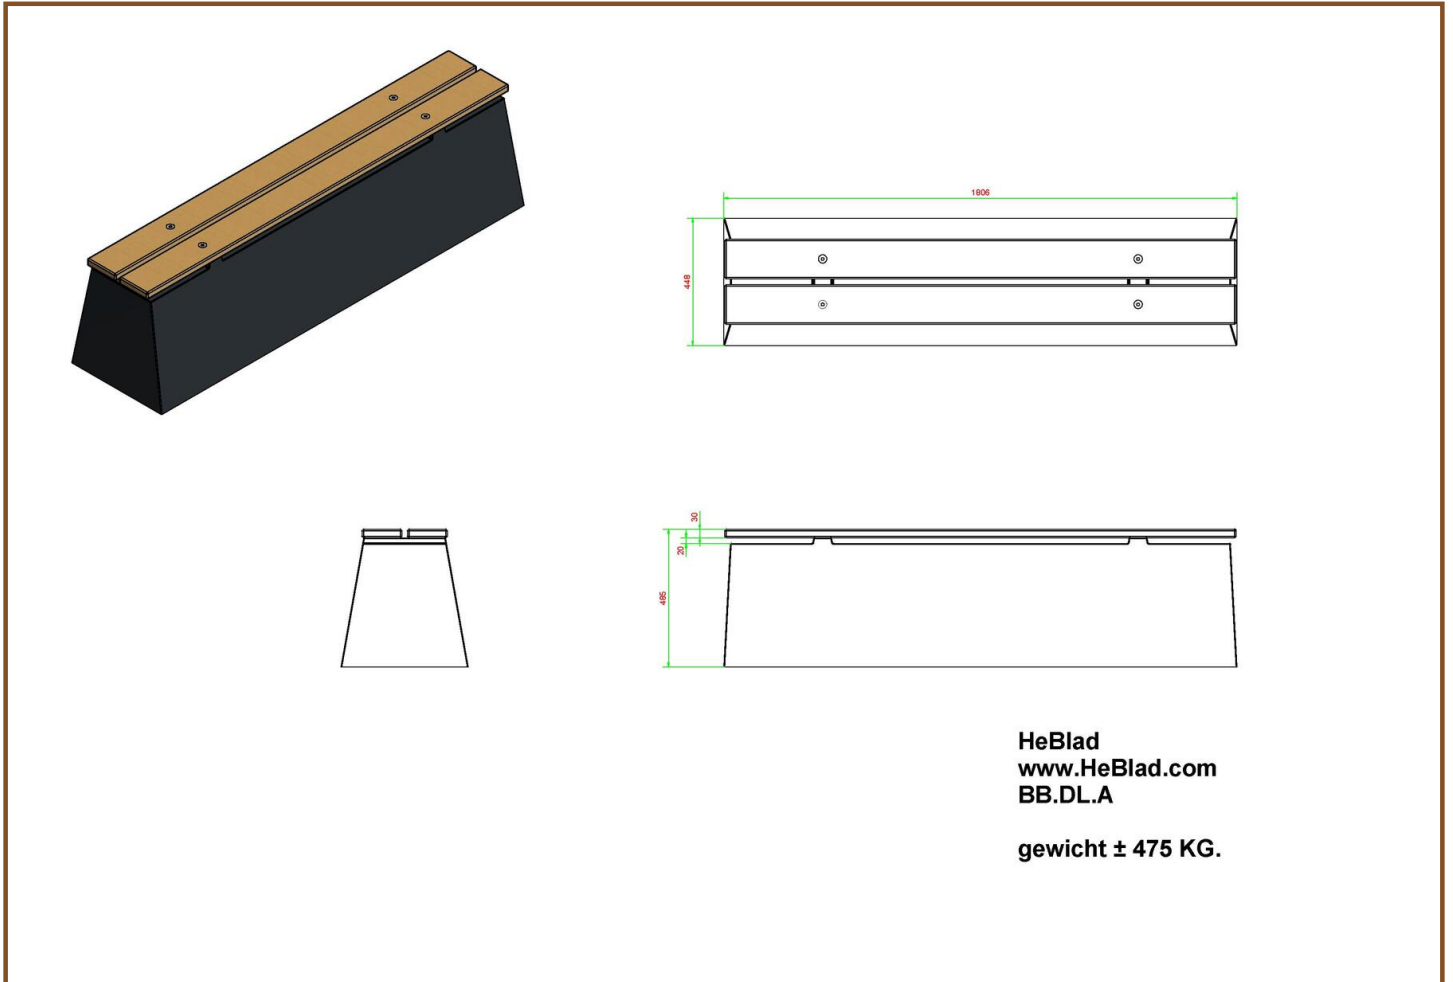

Our products are delivered from our factory in the Netherlands. 11 May 2024 - Prices subject to change

Specifications Concrete Bench DeLuxe Anthracite

Product code	BB.DL.A	Weight	475 kg
Colour	Anthracite lacquered, RAL 7017	Material seat	Bamboo
Dimensions (L x W x H)	180 x 45 x 50 cm	Number of seats	4
Seat height	50 cm		