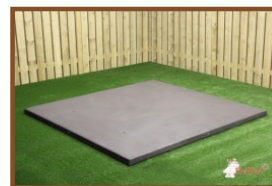

Specifications Concrete Picnic table DeLuxe Anthracite

Product code	PS.DL.A	Tabletop thickness	7.2 cm
Colour	Anthracite lacquered, RAL 7006	Seat height	49.7 cm
Dimensions (L x W x H)	180 x 187 x 75 cm	Weight	720 kg
Dimensions tabletop (L x W)	180 x 90 cm	Material seat	Bamboo
Height tabletop	74.7 cm	Distance legs	111 cm (center to center)

Related products

OP.PS.AB

Our products are delivered from our factory in the Netherlands.