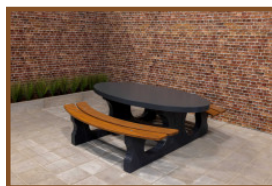

Specifications Bench standard oval anthracite

Product code	BB.STA.OV	Weight	610 kg
Colour	Anthracite	Material seat	Beton
Dimensions (L x W x H)	185 x 70 x 50 cm	Number of seats	4
Seat height	49.7 cm		

Related products

PS.DLA.OV

Our products are delivered from our factory in the Netherlands.