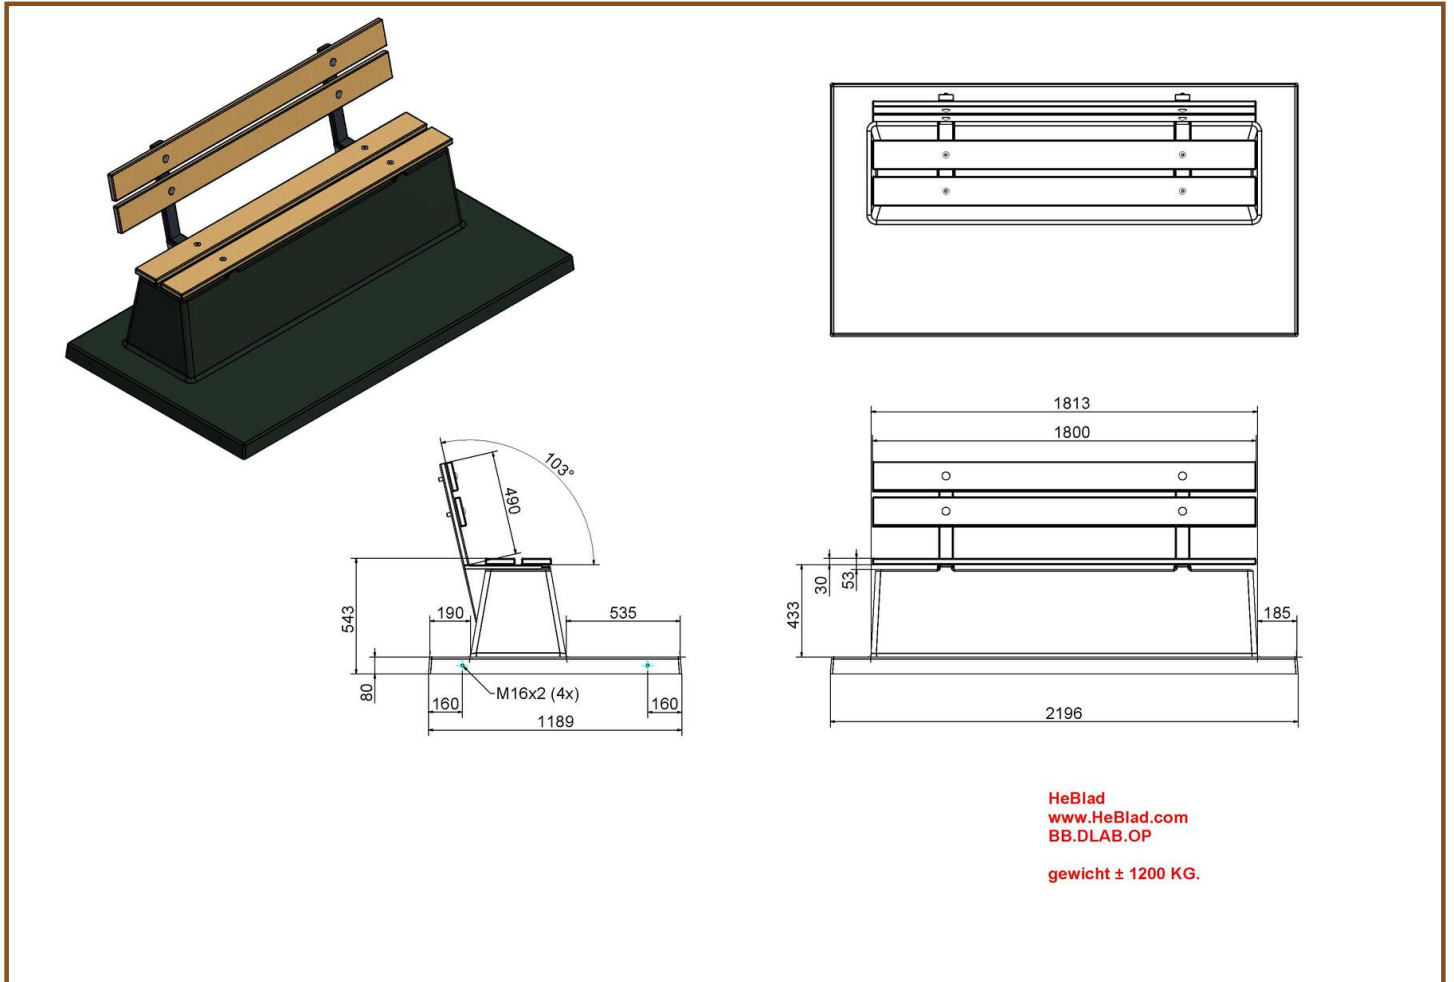

Specifications Bench DeLuxe with bottom plate and backrest Anthracite-Concrete

Product code	BB.DLAB.OP	Seating corner	103 degrees
Colour	Anthracite concrete	Weight	1200 kg
Dimensions (L X W)	220 x 120 cm	Material seat	Bamboo
Seat height	47,5 cm	Number of seats	4

Related products

Our products are delivered from our factory in the Netherlands.