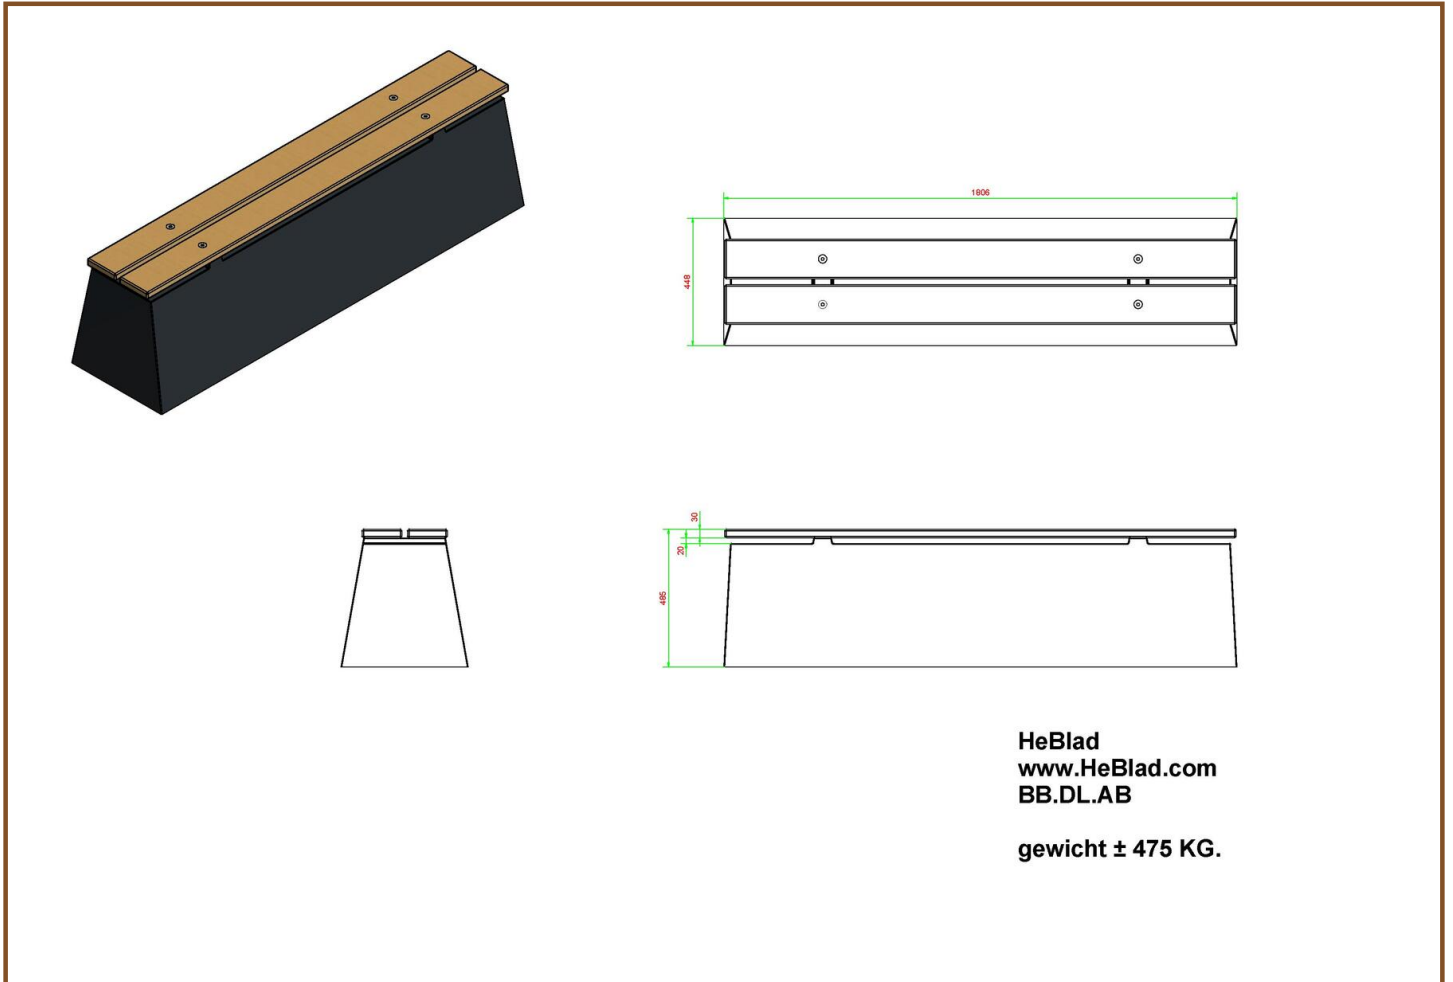

Our products are delivered from our factory in the Netherlands. 11 May 2024 - Prices subject to change

Specifications Bench DeLuxe Anthracite-Concrete

Product code	BB.DL.AB	Weight	475 kg
Colour	Anthracite concrete	Material seat	Bamboo
Dimensions (L x W x H)	180 x 45 x 50 cm	Number of seats	4
Seat height	50 cm		