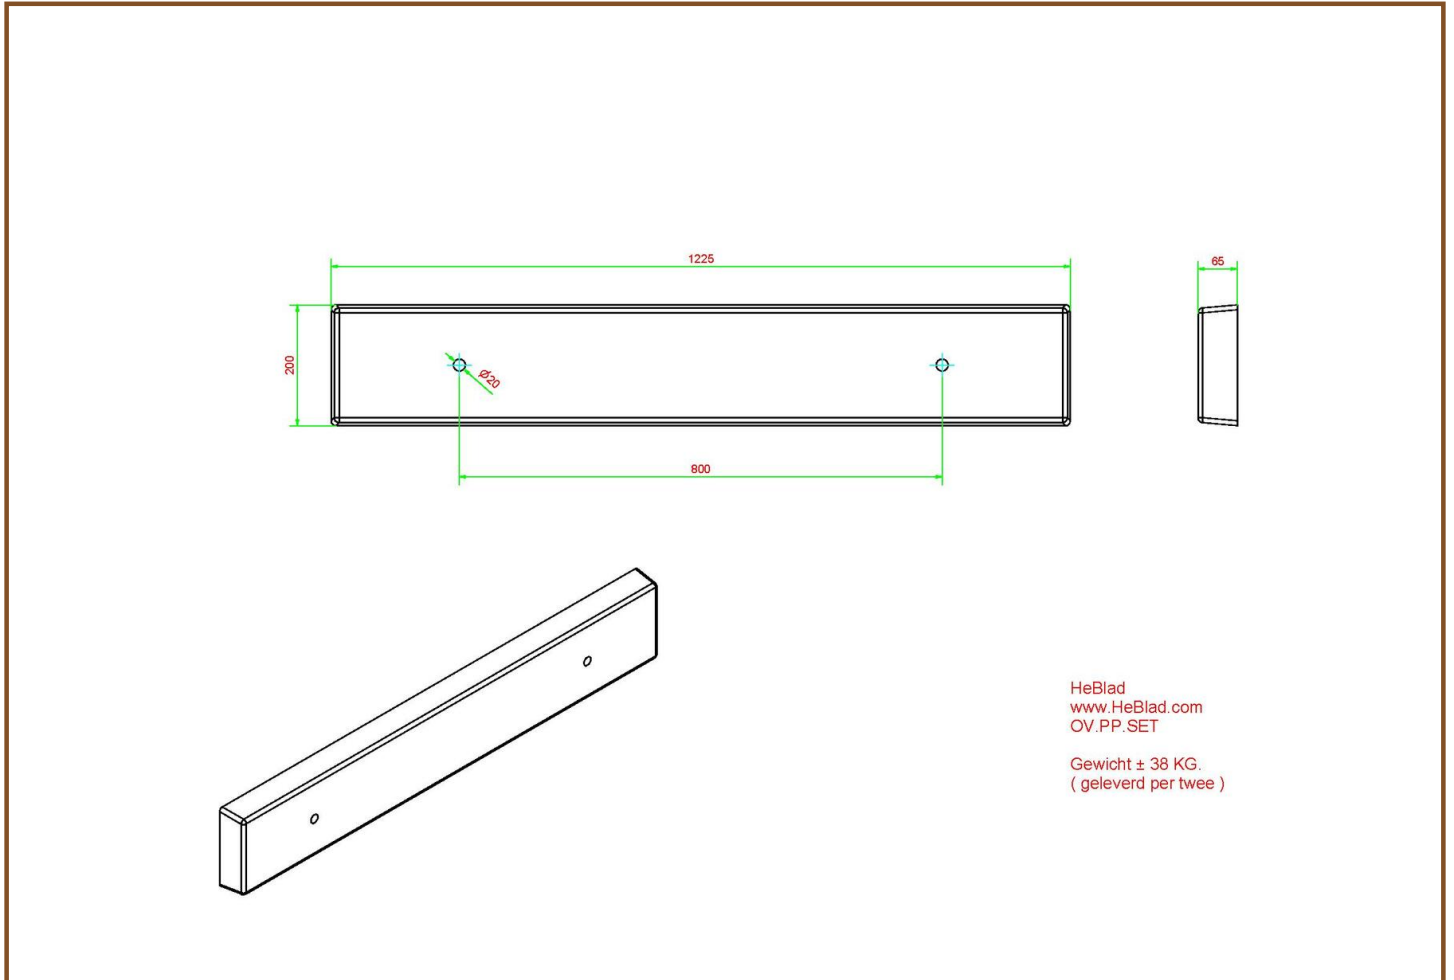

Specifications A set of support blocks for different tables

Product code OV.PP.SET
Weight 38 kg

Our products are delivered from our factory in the Netherlands.