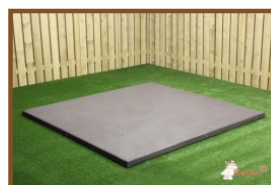

Specifications Picnic table DeLuxe Anthracite-Concrete

Product code	PS.DL.AB	Tabletop thickness	7.2 cm
Colour	Anthracite concrete	Seat height	49.7 cm
Dimensions (L x W x H)	180 x 187 x 75 cm	Weight	720 kg
Dimensions tabletop (L x W)	180 x 90 cm	Material seat	Bamboo
Height tabletop	74.7 cm	Distance legs	111 cm (center to center)

Related products

OP.PS.AB

Our products are delivered from our factory in the Netherlands.