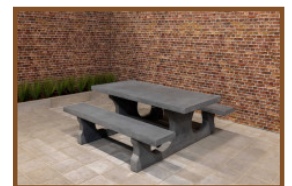

PS.ST.AB

Our products are delivered from our factory in the Netherlands.