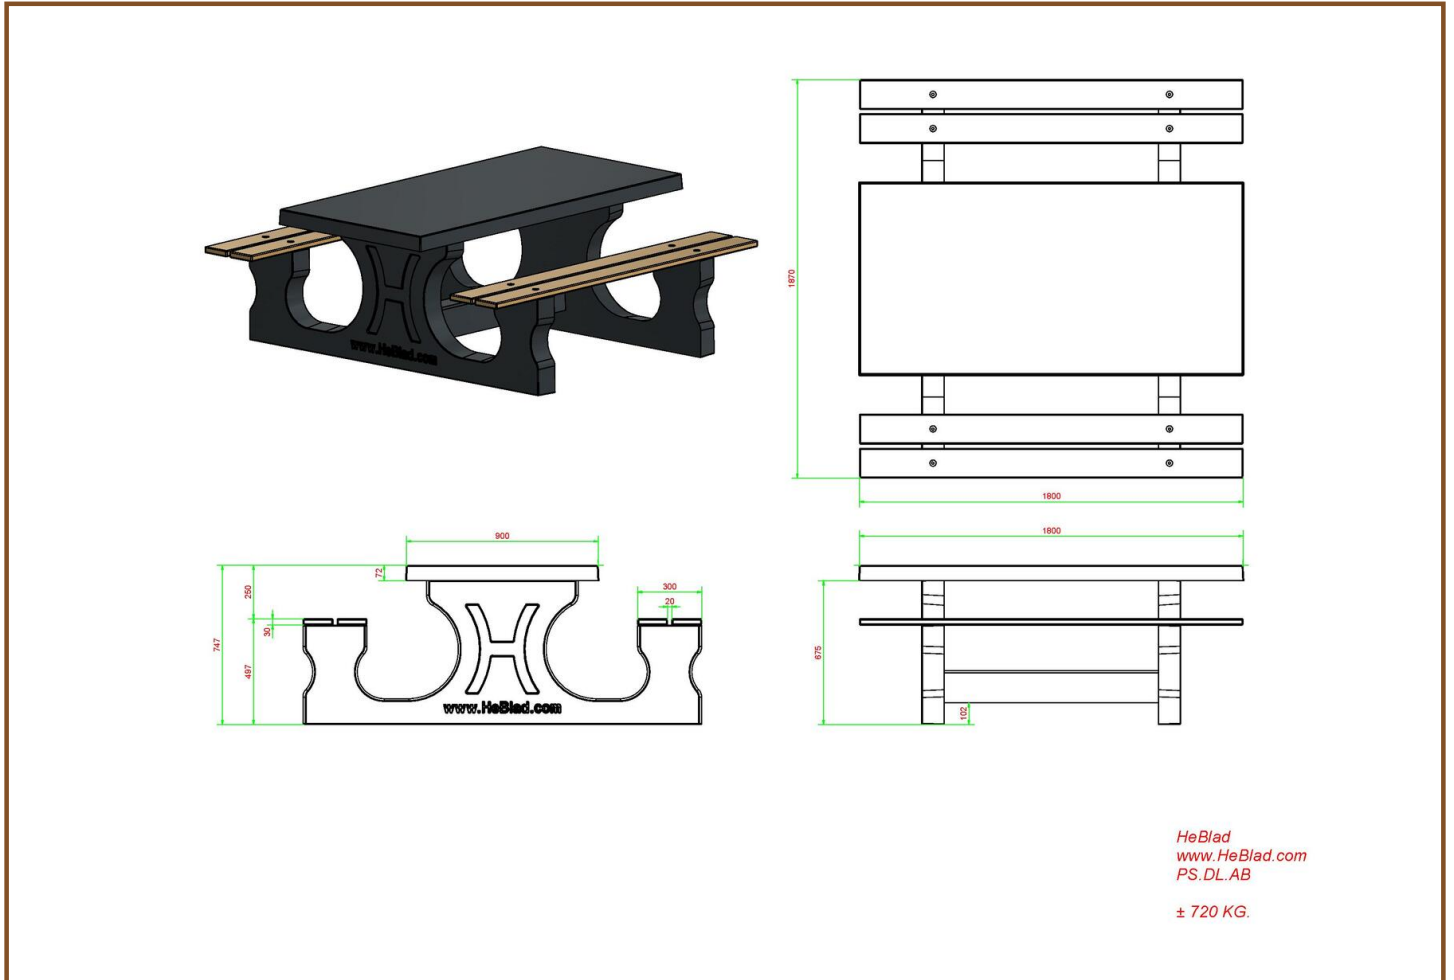

Specifications Picnic table DeLuxe Anthracite-Concrete

Product code	PS.DL.AB	Tabletop thickness	7.2 cm
Colour	Anthracite concrete	Seat height	49.7 cm
Dimensions (L x W x H)	180 x 187 x 75 cm	Weight	720 kg
Dimensions tabletop (L x W)	180 x 90 cm	Material seat	Bamboo
Height tabletop	74.7 cm	Distance legs	111 cm (center to center)

Related products

Our products are delivered from our factory in the Netherlands.