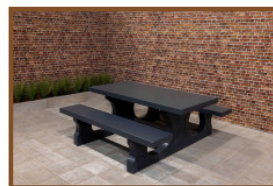

Specifications Concrete Picnic table DeLuxe Anthracite

Product code	PS.DL.A	Tabletop thickness	7.2 cm
Colour	Anthracite lacquered, RAL 7006	Seat height	49.7 cm
Dimensions (L x W x H)	180 x 187 x 75 cm	Weight	720 kg
Dimensions tabletop (L x W)	180 x 90 cm	Material seat	Bamboo
Height tabletop	74.7 cm	Distance legs	111 cm (center to center)

Related products

PS.ST.A

Our products are delivered from our factory in the Netherlands.