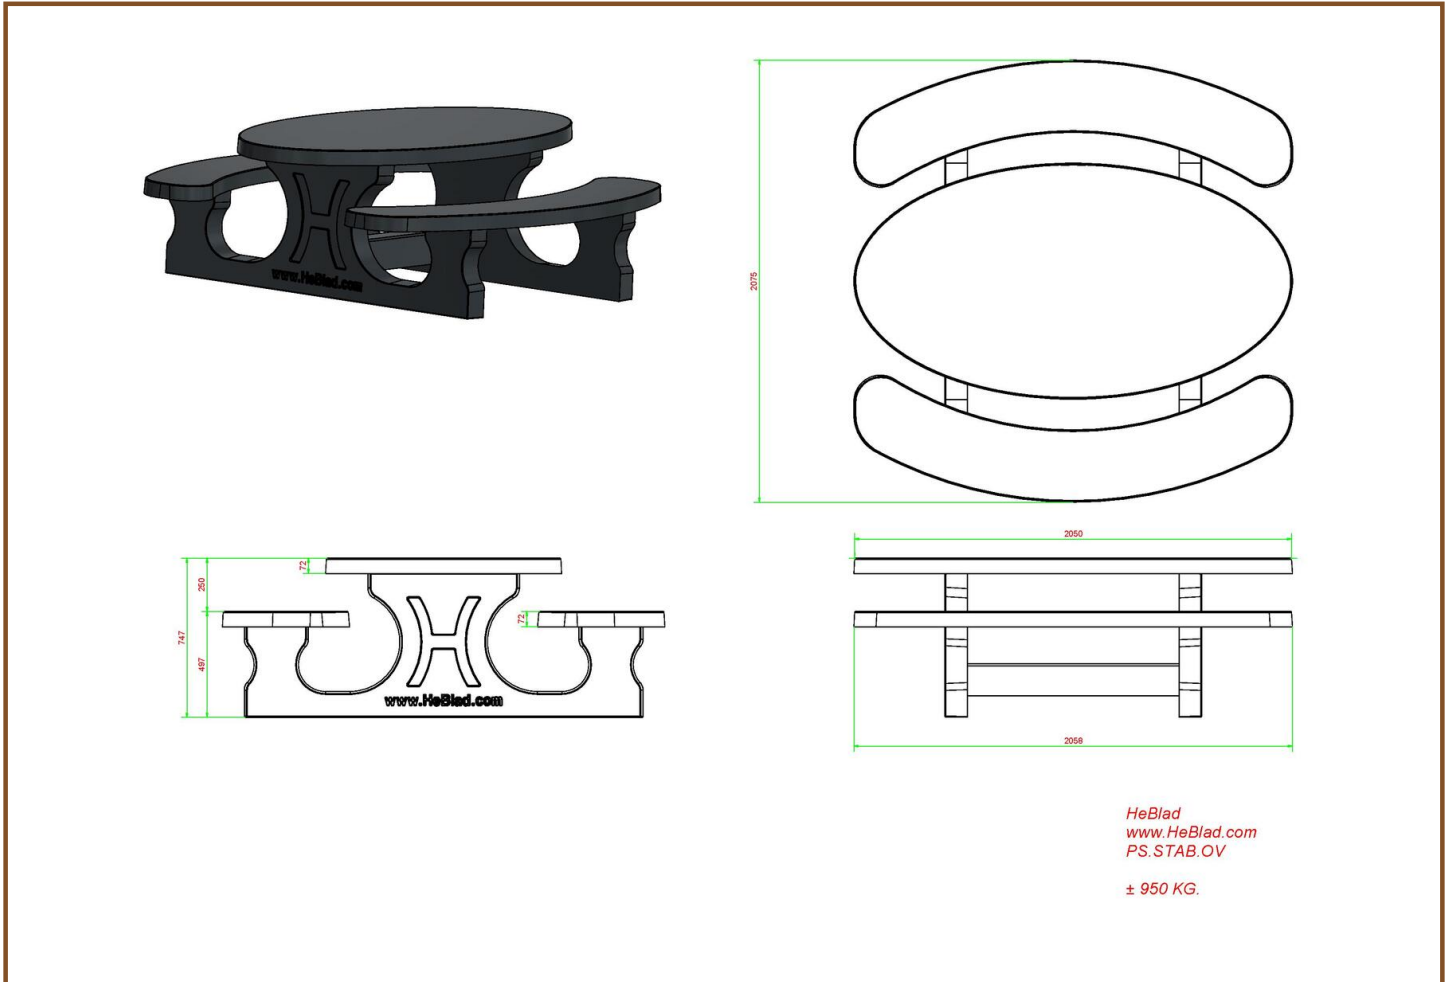

Our products are delivered from our factory in the Netherlands. 11 May 2024 - Prices subject to change

Specifications Picnic table Standard Oval Anthracite-Concrete

Product code	PS.STAB.OV	Tabletop thickness	7.2 cm
Colour	Anthracite concrete	Seat height	49.7 cm
Dimensions (L x W x H)	211 x 205 x 75 cm	Weight	950 kg
Dimensions tabletop (L x W)	205 x 110 cm	Material seat	Beton
Height tabletop	74.7 cm	Distance legs	110 cm (center to center)