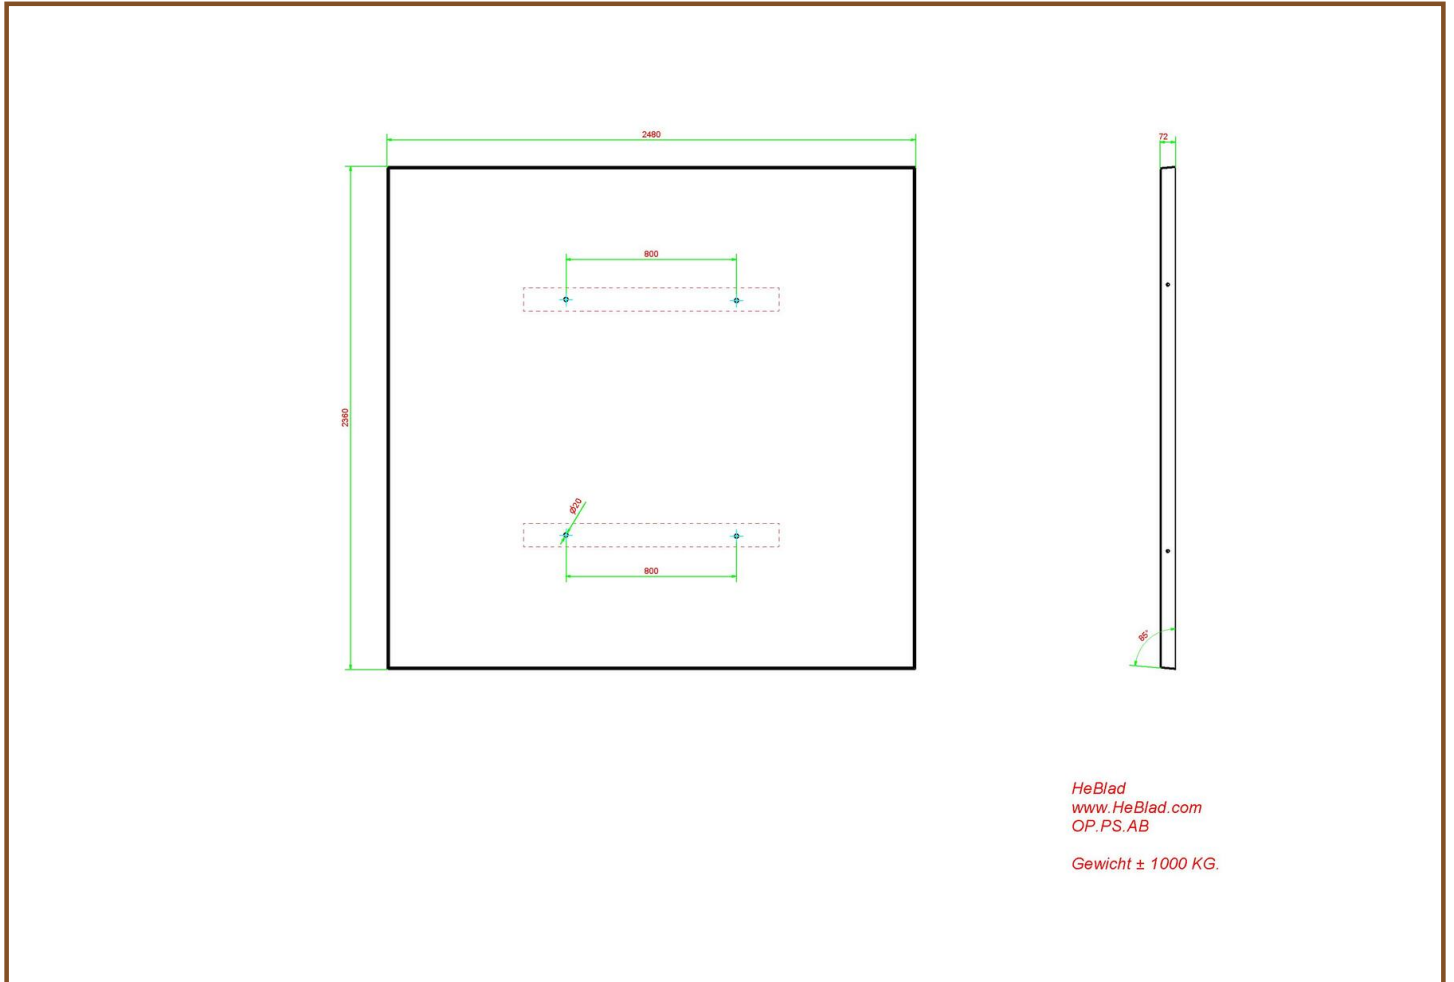

Our products are delivered from our factory in the Netherlands. 11 May 2024 - Prices subject to change

Specifications Bottom plate Picnic table Anthracite-Concrete

Product code	OP.PS.AB	Finishing surface	Anti-slip (window) profile
Colour	Anthracite concrete	lifting device	Concrete screw sleeve M16
Dimensions (L x W x H)	248 x 236 x 7,2 cm	preparation attachment	Holes for bolts M16
Weight	1000 kg		