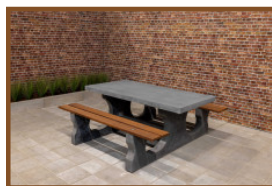

Specifications Concrete Picnic table DeLuxe Anthracite

Product code	PS.DL.A	Tabletop thickness	7.2 cm
Colour	Anthracite lacquered, RAL 7006	Seat height	49.7 cm
Dimensions (L x W x H)	180 x 187 x 75 cm	Weight	720 kg
Dimensions tabletop (L x W)	180 x 90 cm	Material seat	Bamboo
Height tabletop	74.7 cm	Distance legs	111 cm (center to center)

Related products

PS.DL.AB

Our products are delivered from our factory in the Netherlands.