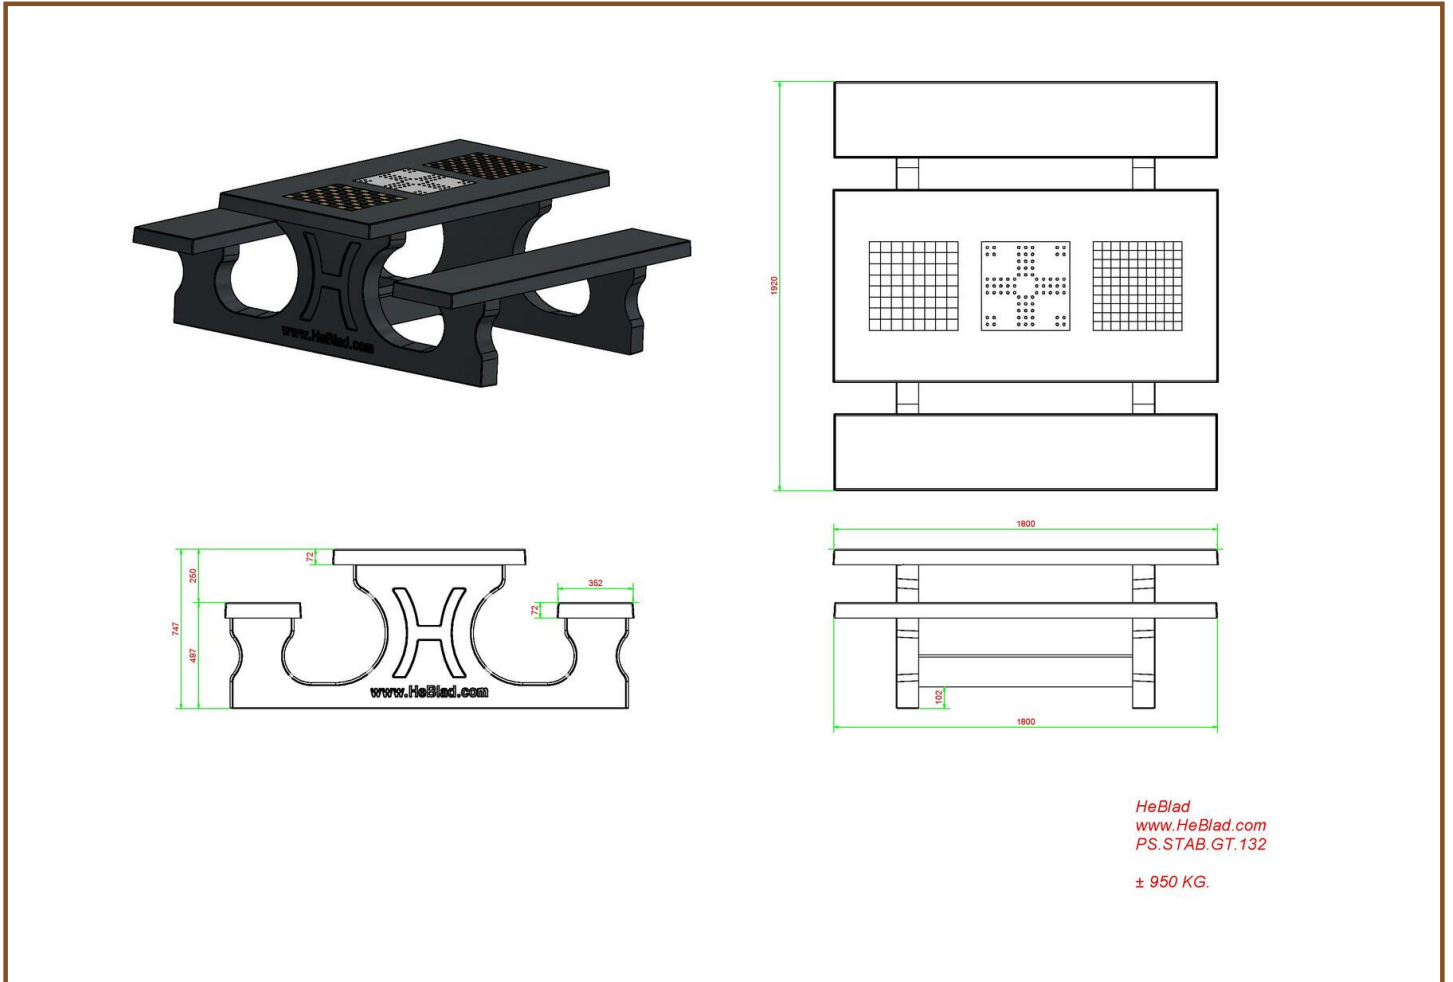

Our products are delivered from our factory in the Netherlands. 11 May 2024 - Prices subject to change

Specifications Multi Gaming table (1-3-2) Standard Anthracite-Concrete

Product code	PS.STAB.GT.132	Tabletop thickness	7,2 cm
Colour	Anthracite concrete	Seat height	49,7 cm
Dimensions (L x W x H)	210 x 187 x 75 cm	Weight	950 kg
Dimensions tabletop (L x W)	210 x 90 cm	Material seat	Beton
Height tabletop	74,7 cm	Distance legs	111 cm (center to center)