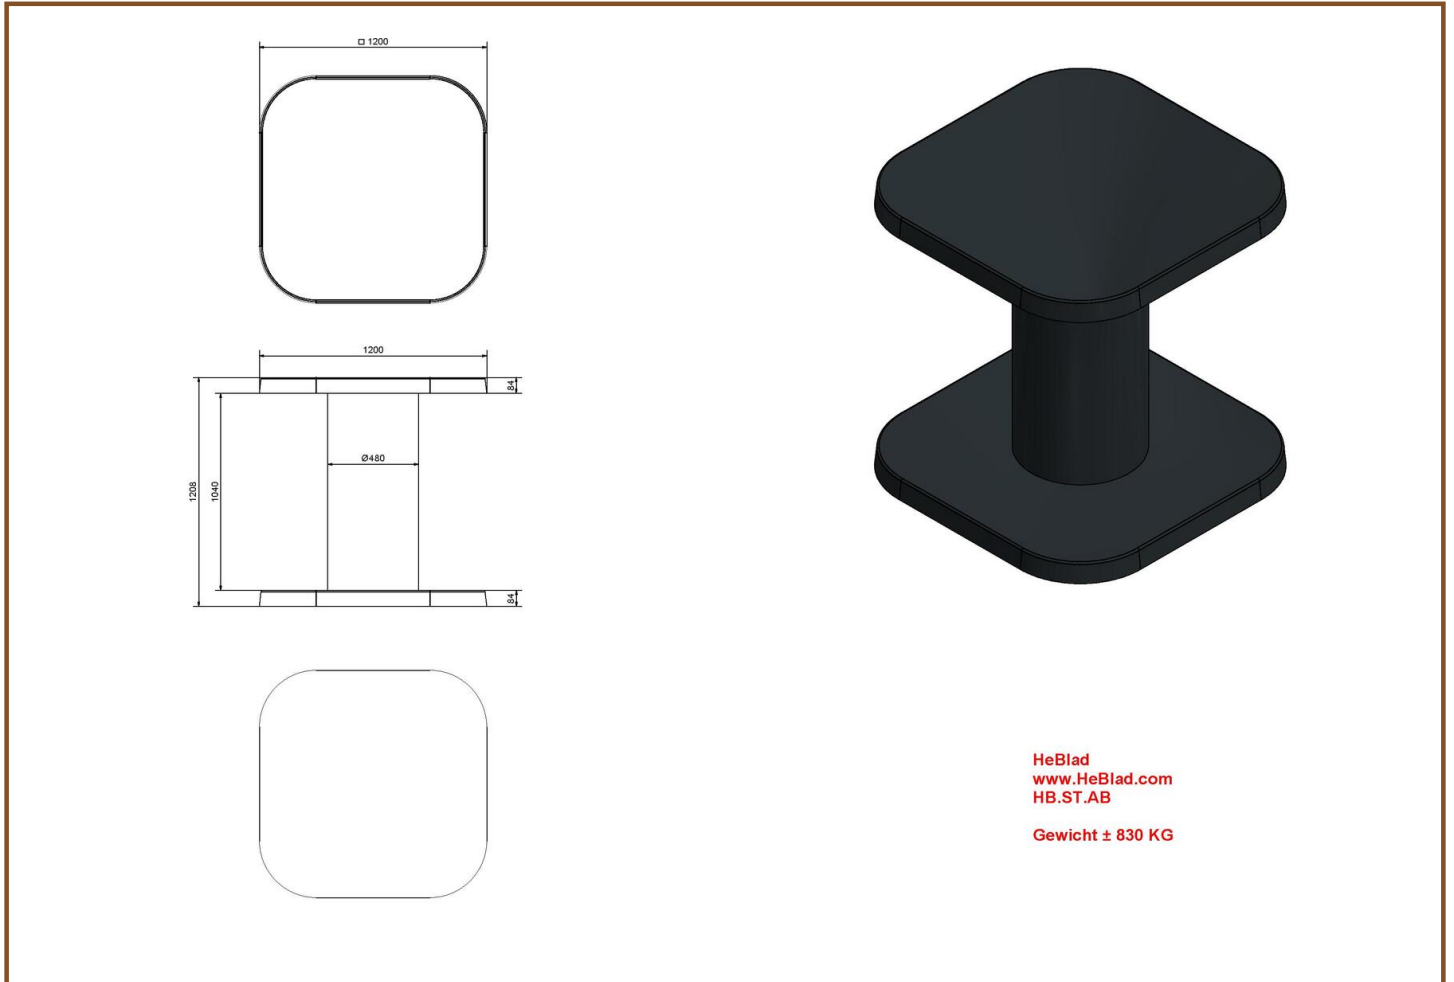

Our products are delivered from our factory in the Netherlands. 11 May 2024 - Prices subject to change

Specifications High Table Anthracite-Concrete

Product code	HB.ST.AB	Height tabletop	113 cm
Colour	Anthracite concrete	Tabletop thickness	8.4 cm
Dimensions (L x W x H)	120 x 120 x 113 cm	Weight	985 kg
Dimensions tabletop (L x W)	120 x 120 cm		