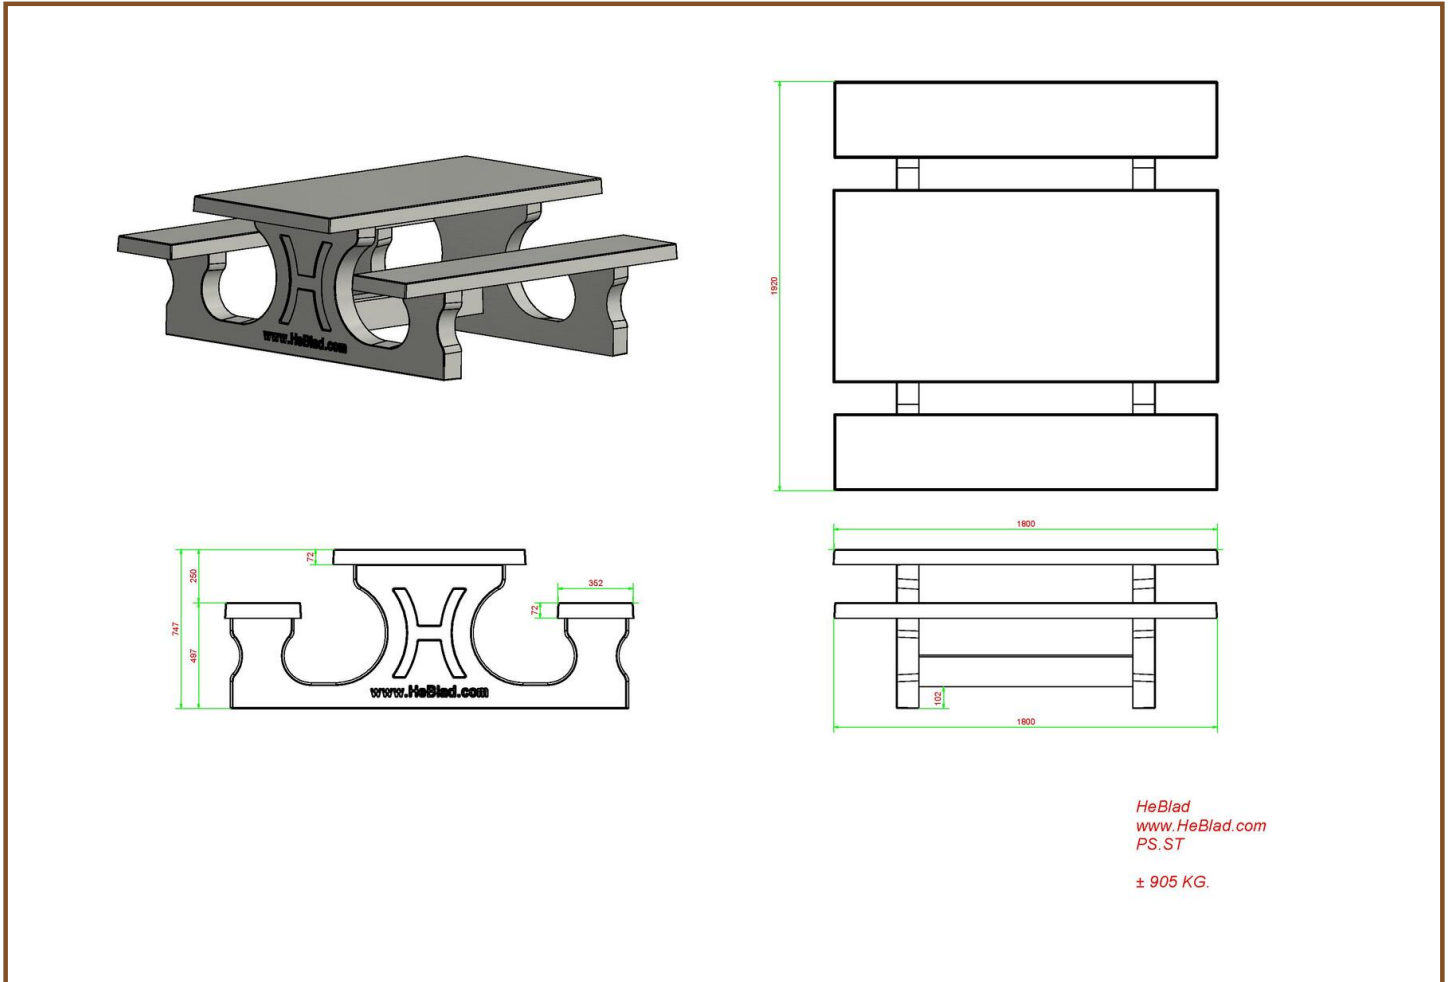

Specifications Picnic table Standard Natural Concrete

Product code	PS.ST	Tabletop thickness	7.2 cm
Colour	Natural concrete	Seat height	49.7 cm
Dimensions (L x W x H)	180 x 192 x 75 cm	Weight	905 kg
Dimensions tabletop (L x W)	180 x 90 cm	Material seat	Beton
Height tabletop	74.7 cm	Distance legs	111 cm (center to center)

Related products