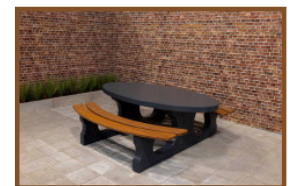

PS.DL.A.OV

Our products are delivered from our factory in the Netherlands.