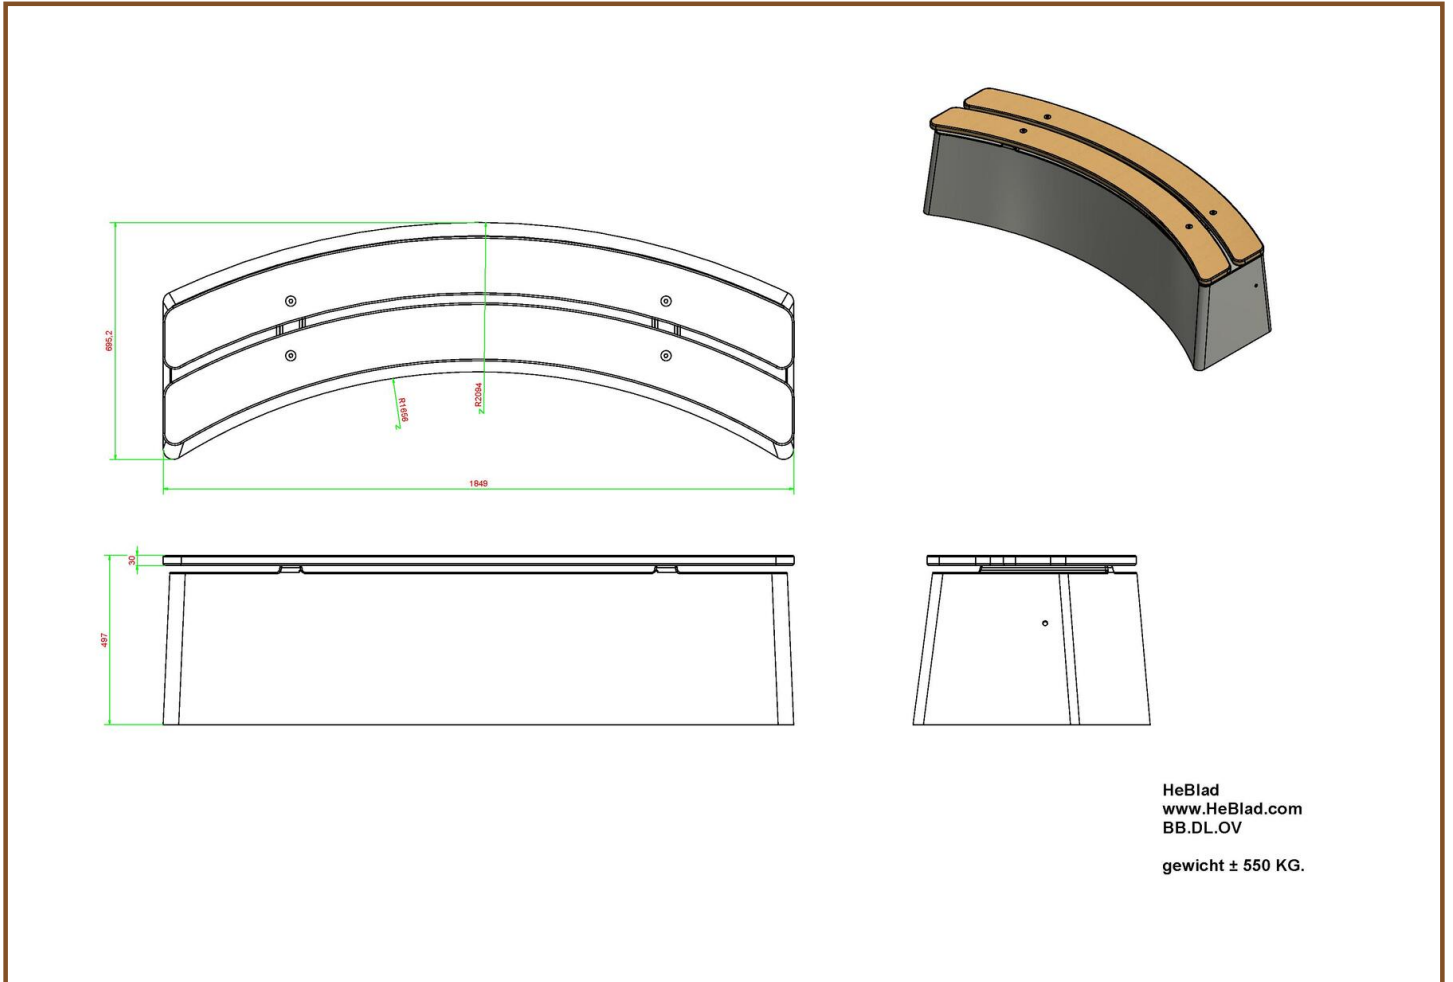

Specifications Bench DeLuxe Oval Natural Concrete

Product code	BB.DL.OV	Weight	550 kg
Colour	Natural concrete	Material seat	Bamboo
Dimensions (L x W x H)	185 x 70 x 50 cm	Number of seats	4
Seat height	50 cm		

Related products

Our products are delivered from our factory in the Netherlands.