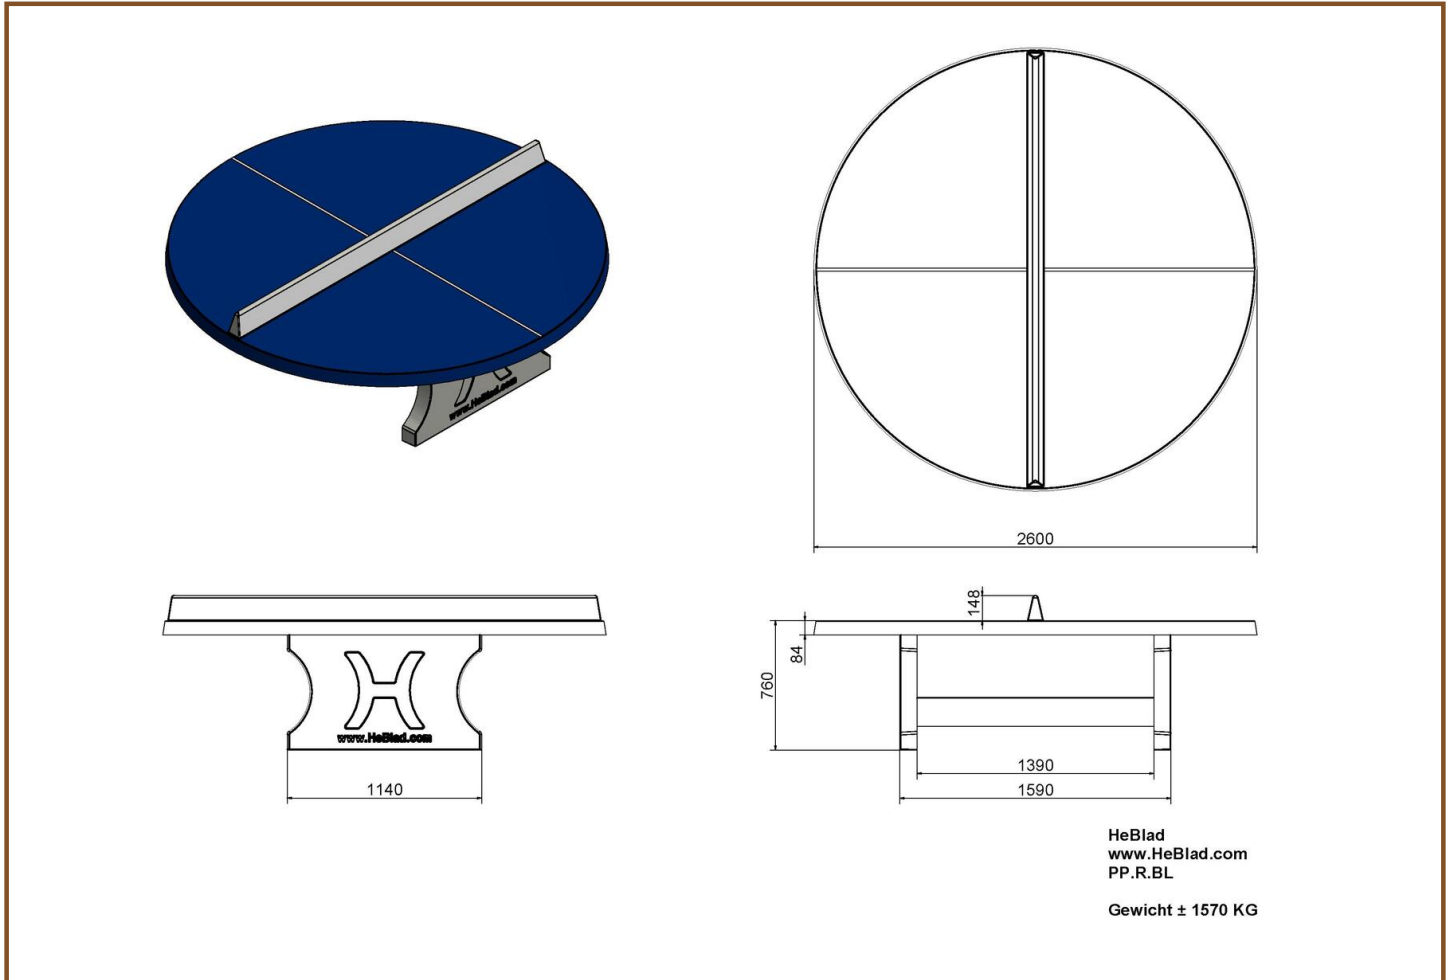

Specifications Concrete Ping-pong table blue, round

Product code	PP.R.BL	Height tabletop	76 cm
Colour	Blauw - RAL 5005	Height of the net	14,75 cm
Dimensions tabletop	∅ 260 cm	Weight	1570 kg
Dimensions underside tabletop	∅ 264 cm	Distance legs	149 cm (center to center)
Tabletop thickness	8,4 cm		

Related products

Our products are delivered from our factory in the Netherlands.