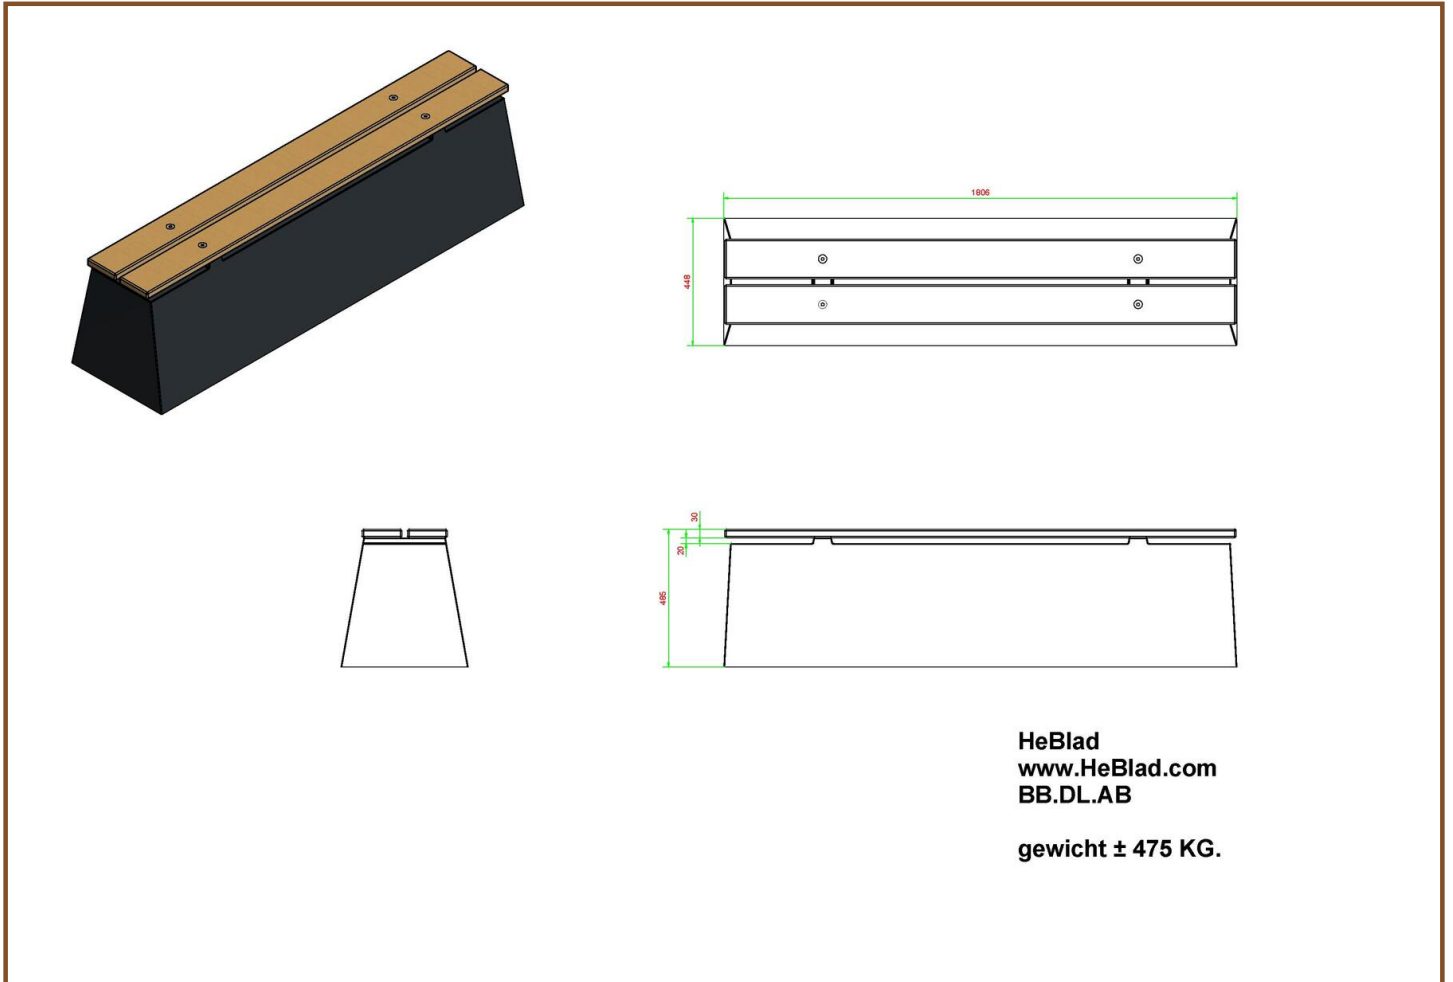

Our products are delivered from our factory in the Netherlands. 10 May 2024 - Prices subject to change

Specifications Bench DeLuxe Anthracite-Concrete

Product code	BB.DL.AB	Weight	475 kg
Colour	Anthracite concrete	Material seat	Bamboo
Dimensions (L x W x H)	180 x 45 x 50 cm	Number of seats	4
Seat height	50 cm		