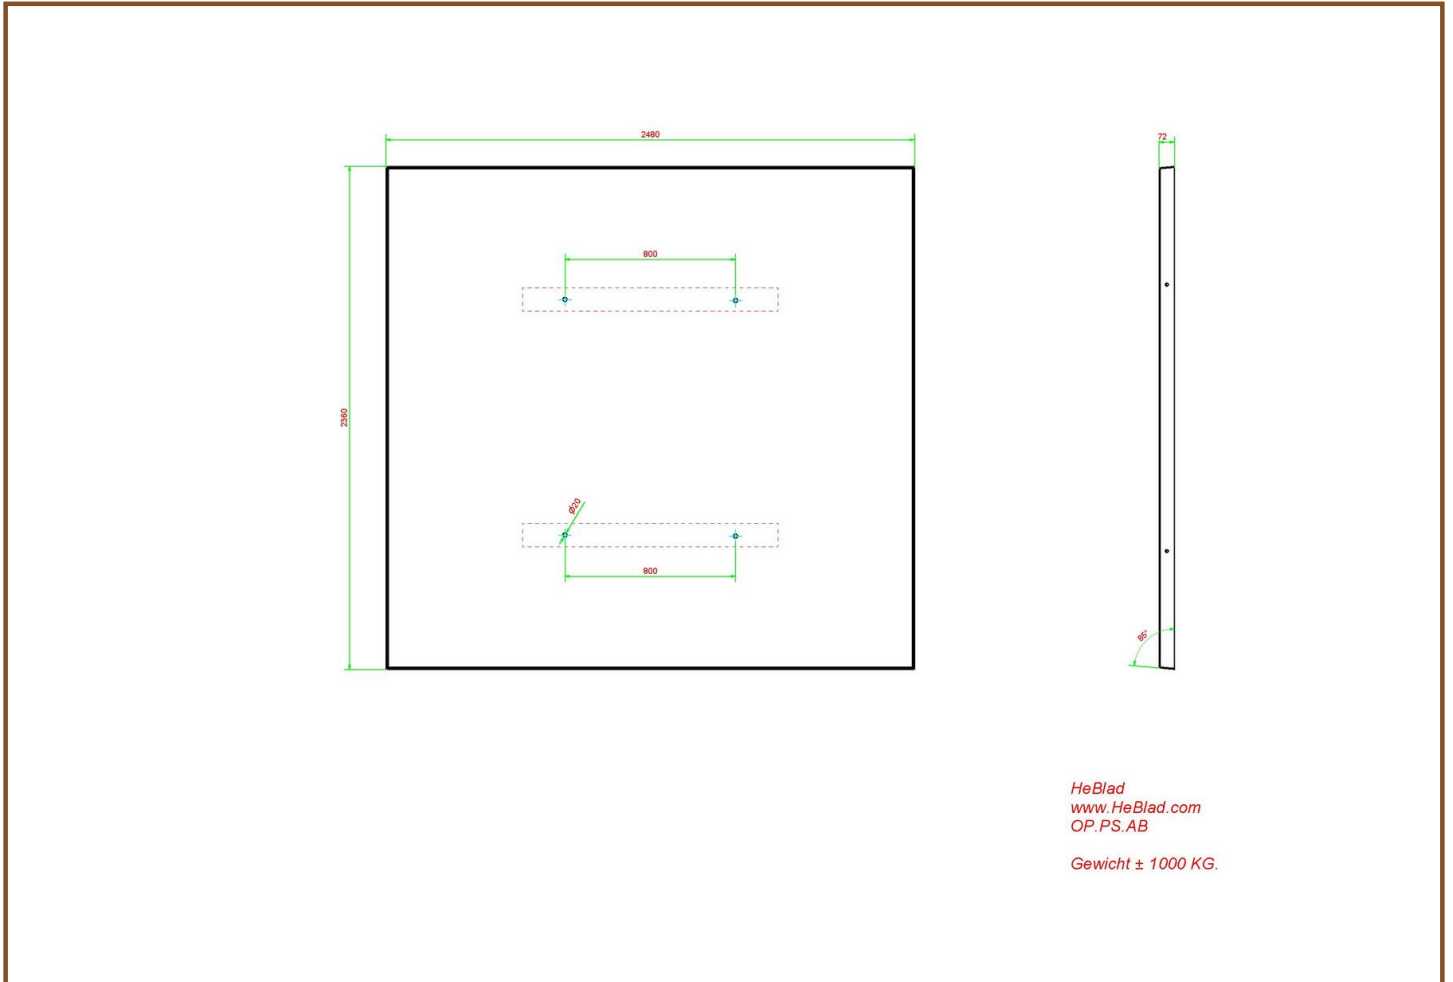

Our products are delivered from our factory in the Netherlands. 10 May 2024 - Prices subject to change

Specifications Bottom plate Picnic table Anthracite-Concrete

Product code	OP.PS.AB	Finishing surface	Anti-slip (window) profile
Colour	Anthracite concrete	lifting device	Concrete screw sleeve M16
Dimensions (L x W x H)	248 x 236 x 7,2 cm	preparation attachment	Holes for bolts M16
Weight	1000 kg		