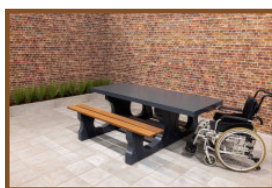

Specifications Picnic table DeLuxe Anthracite-Concrete Wheelchair accessible

Product code	PS.DLAB.RT	Tabletop thickness	7.2 cm
Colour	Anthracite concrete	Seat height	52.7 cm
Dimensions (L x W x H)	210 x 187 x 78 cm	Weight	790 kg
Dimensions tabletop (L x W)	210 x 90 cm	Material seat	Bamboo
Height tabletop	77.7 cm	Distance legs	111 cm (center to center)

Related products

PS.DLA.RT

Our products are delivered from our factory in the Netherlands.