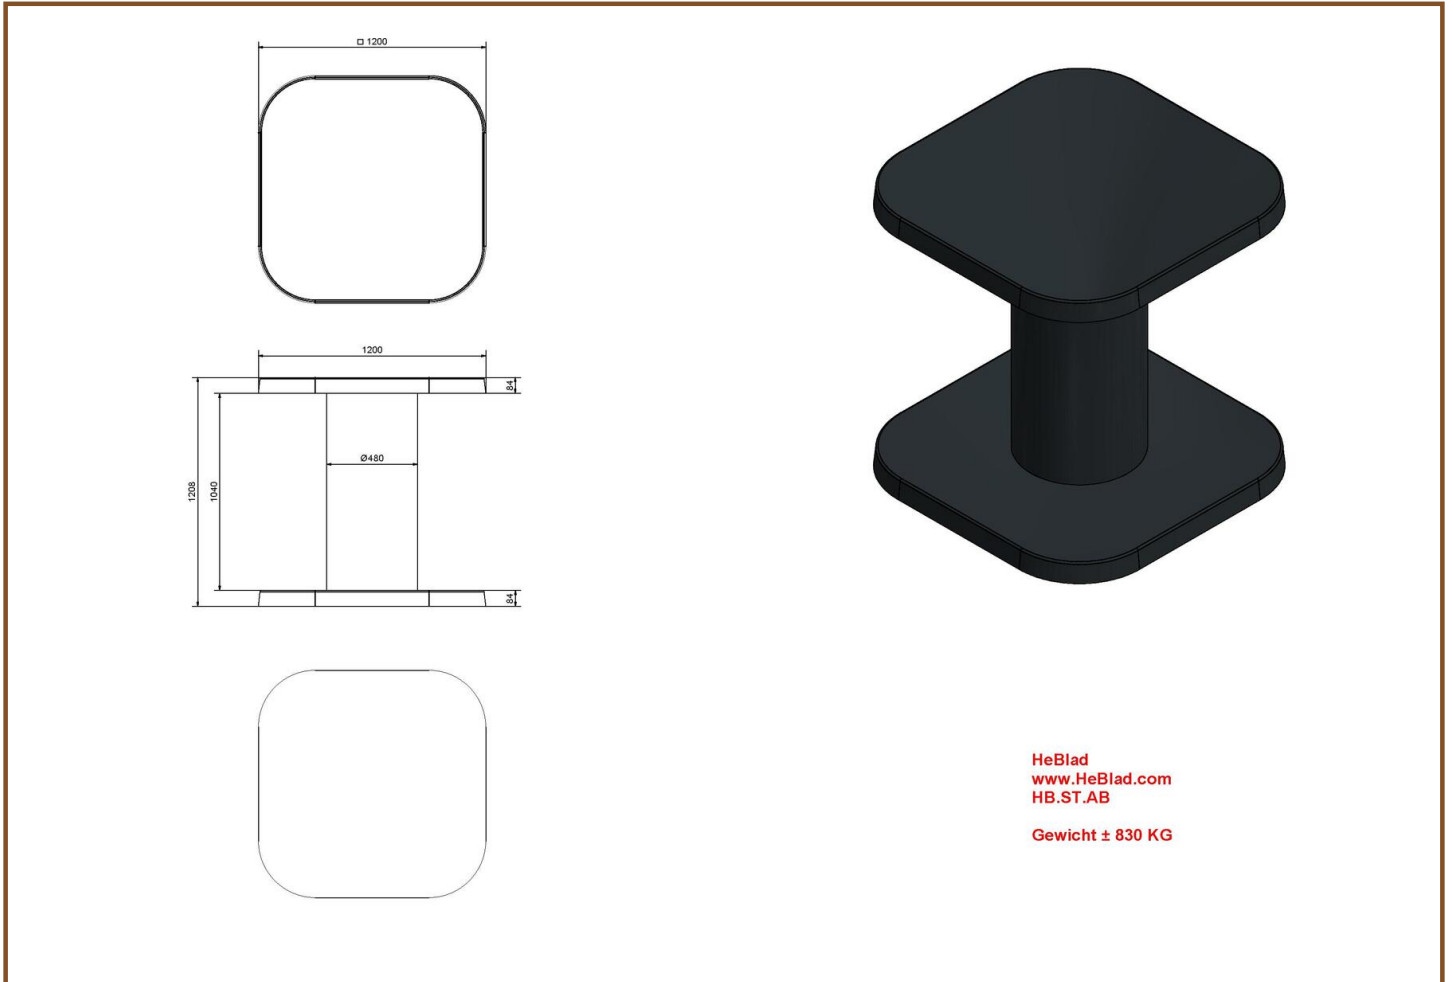

Our products are delivered from our factory in the Netherlands. 10 May 2024 - Prices subject to change

Specifications High Table Anthracite-Concrete

Product code	HB.ST.AB	Height tabletop	113 cm
Colour	Anthracite concrete	Tabletop thickness	8.4 cm
Dimensions (L x W x H)	120 x 120 x 113 cm	Weight	985 kg
Dimensions tabletop (L x W)	120 x 120 cm		