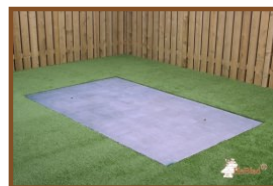

Specifications Ping-pong table rounded, Anthracite-Concrete

Product code	PP.AR.AB	Height tabletop	76 cm
Colour	Anthracite concrete	Height of the net	14,75 cm
Dimensions tabletop	274 x 152 cm	Weight	1360 kg
Dimensions underside tabletop	279 x 157 cm	Distance legs	183 cm (center to center)
Tabletop thickness	8,4 cm		

Related products

OP.PP.AB

Our products are delivered from our factory in the Netherlands.