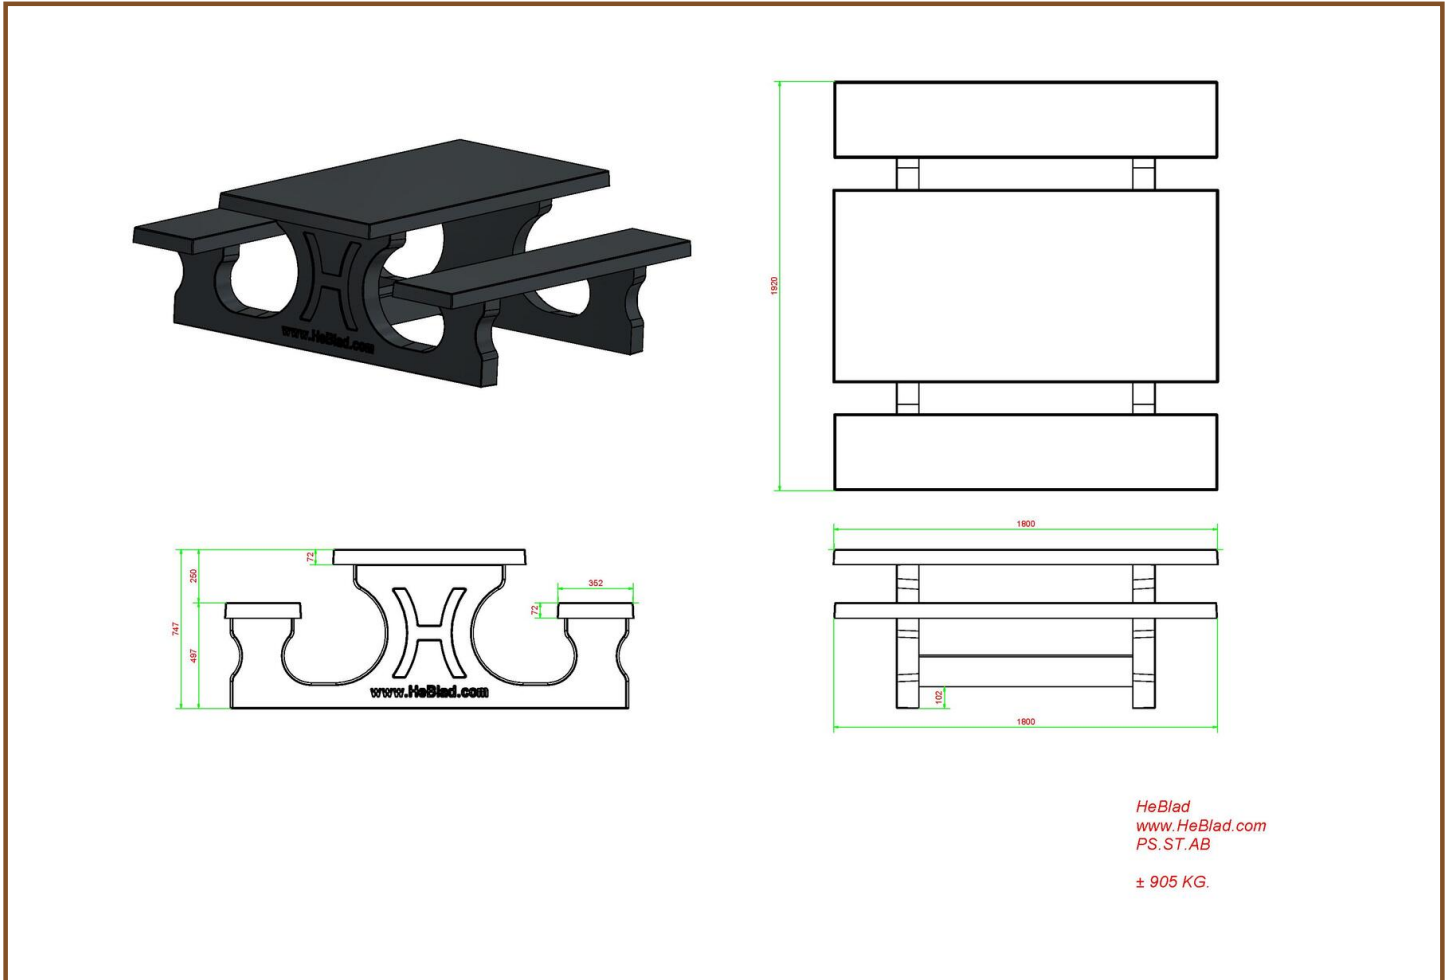

Our products are delivered from our factory in the Netherlands. 10 May 2024 - Prices subject to change

Specifications Picnic table Standard Anthracite-Concrete

Product code	PS.ST.AB	Tabletop thickness	7.2 cm
Colour	Anthracite concrete	Seat height	49.7 cm
Dimensions (L x W x H)	180 x 192 x 75 cm	Weight	905 kg
Dimensions tabletop (L x W)	180 x 90 cm	Material seat	Beton
Height tabletop	74.7 cm	Distance legs	111 cm (center to center)