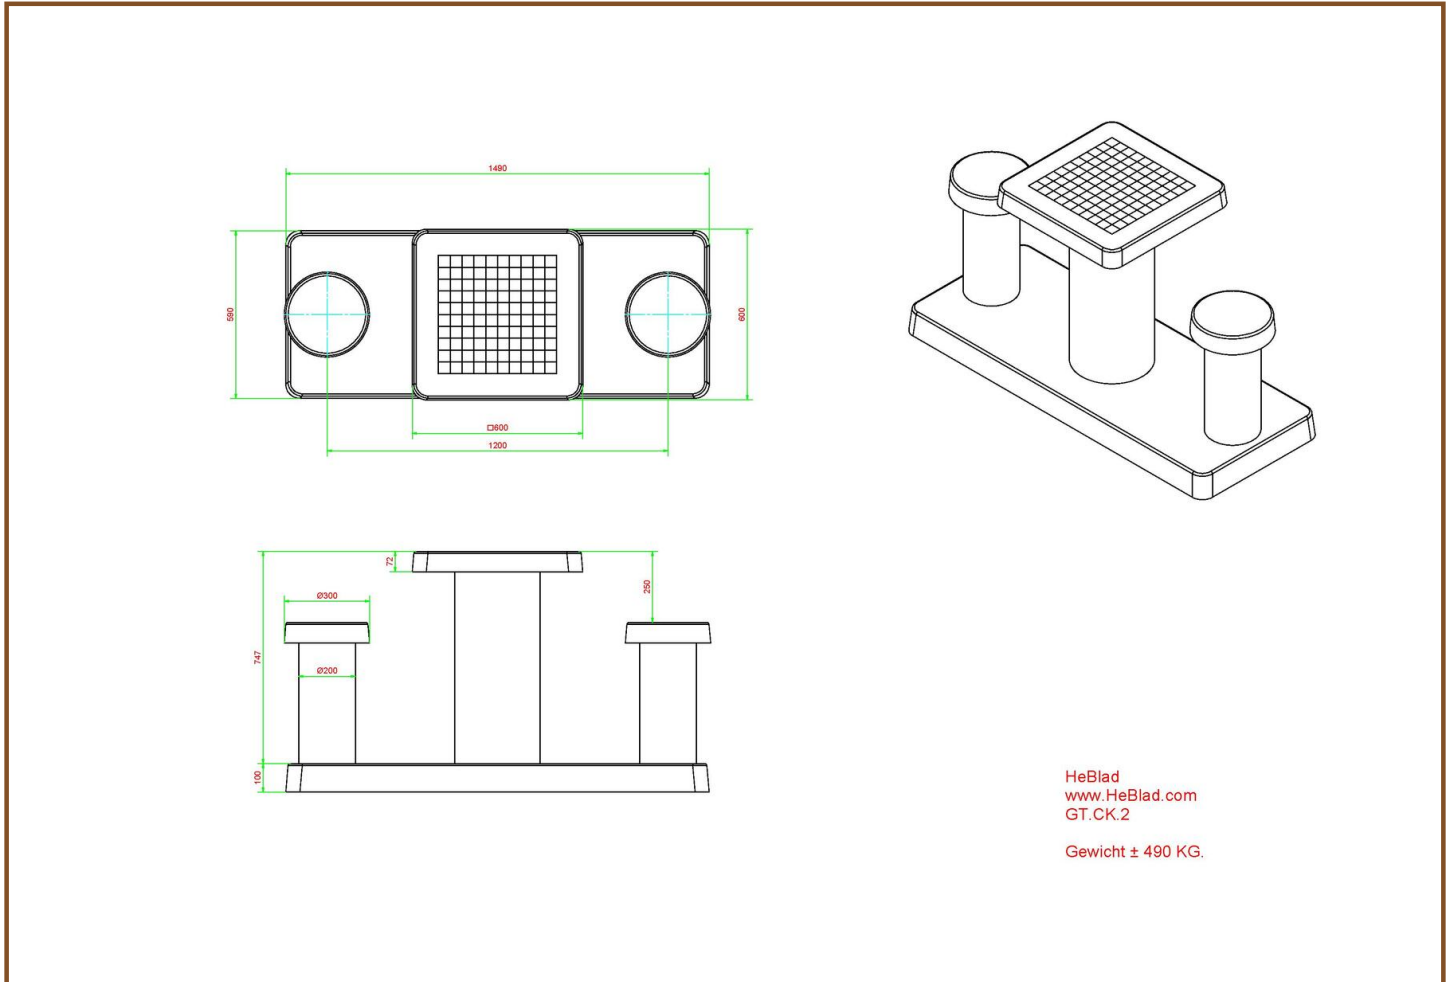

Specifications Checkers/Drafts Table Natural Concrete (2P)

Product code	GT.CK.2	Dimensions tabletop	60 x 60 cm
Colour	Natural concrete	Tabletop thickness	10 cm
Dimensions (L X W)	149 x 59 cm	Weight	425 kg
Height tabletop	75 cm	Thickness bottom plate	10 cm
Seat height	50 cm		

Related products

Our products are delivered from our factory in the Netherlands.