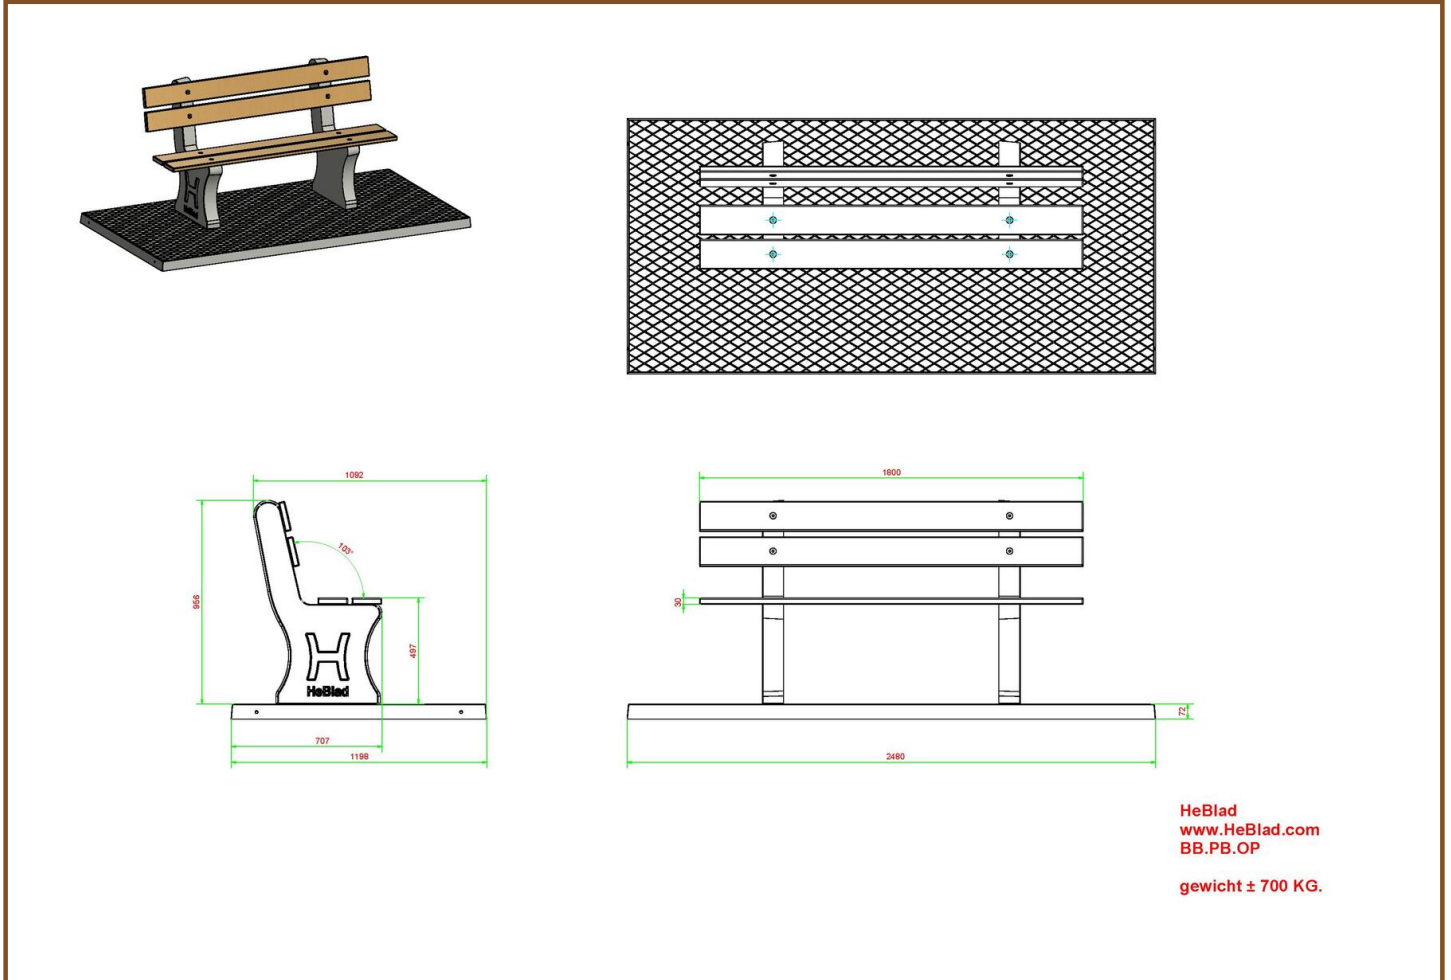

Specifications Park Bench with bottom plate Natural Concrete

Product code	BB.PB.OP	Weight	650 kg
Colour	Natural concrete	Material seat	Bamboo
Dimensions (L X W)	248 x 120 cm	Number of seats	4
Seat height	50 cm	Thickness bottom plate	72 mm
Seating corner	103 degrees		

Related products

Our products are delivered from our factory in the Netherlands.