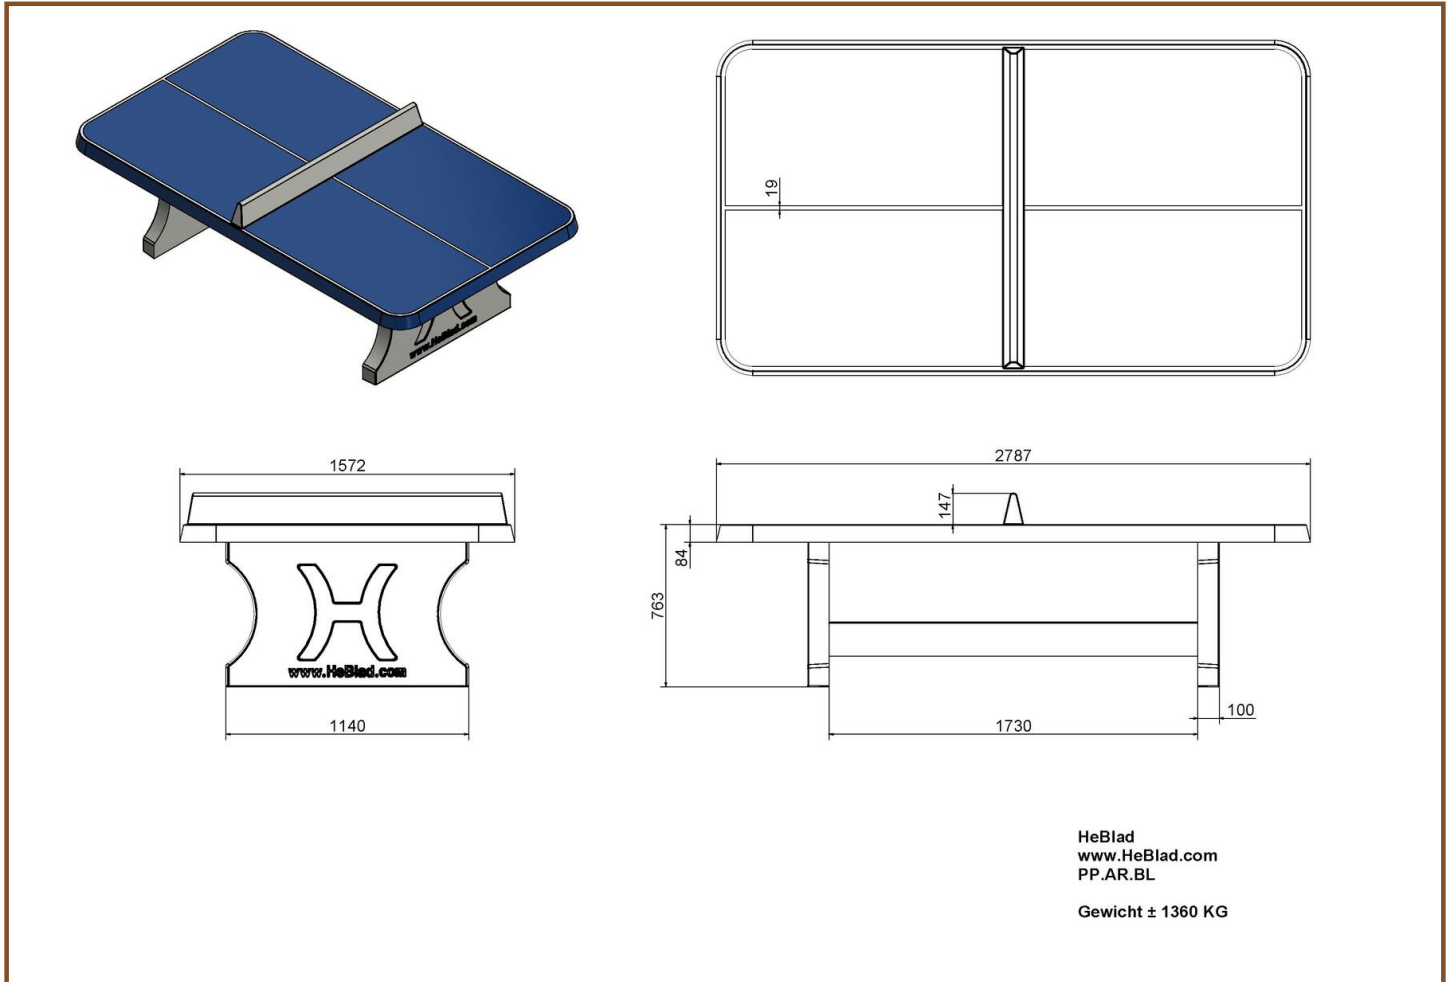

Specifications Blue table tennis table, rounded

Product code	PP.AR.BL	Height tabletop	76 cm
Colour	Blauw - RAL 5005	Height of the net	14,75 cm
Dimensions tabletop	274 x 152 cm	Weight	1360 kg
Dimensions underside tabletop	279 x 157 cm	Distance legs	183 cm (center to center)
Tabletop thickness	8,4 cm		

Related products

Our products are delivered from our factory in the Netherlands.