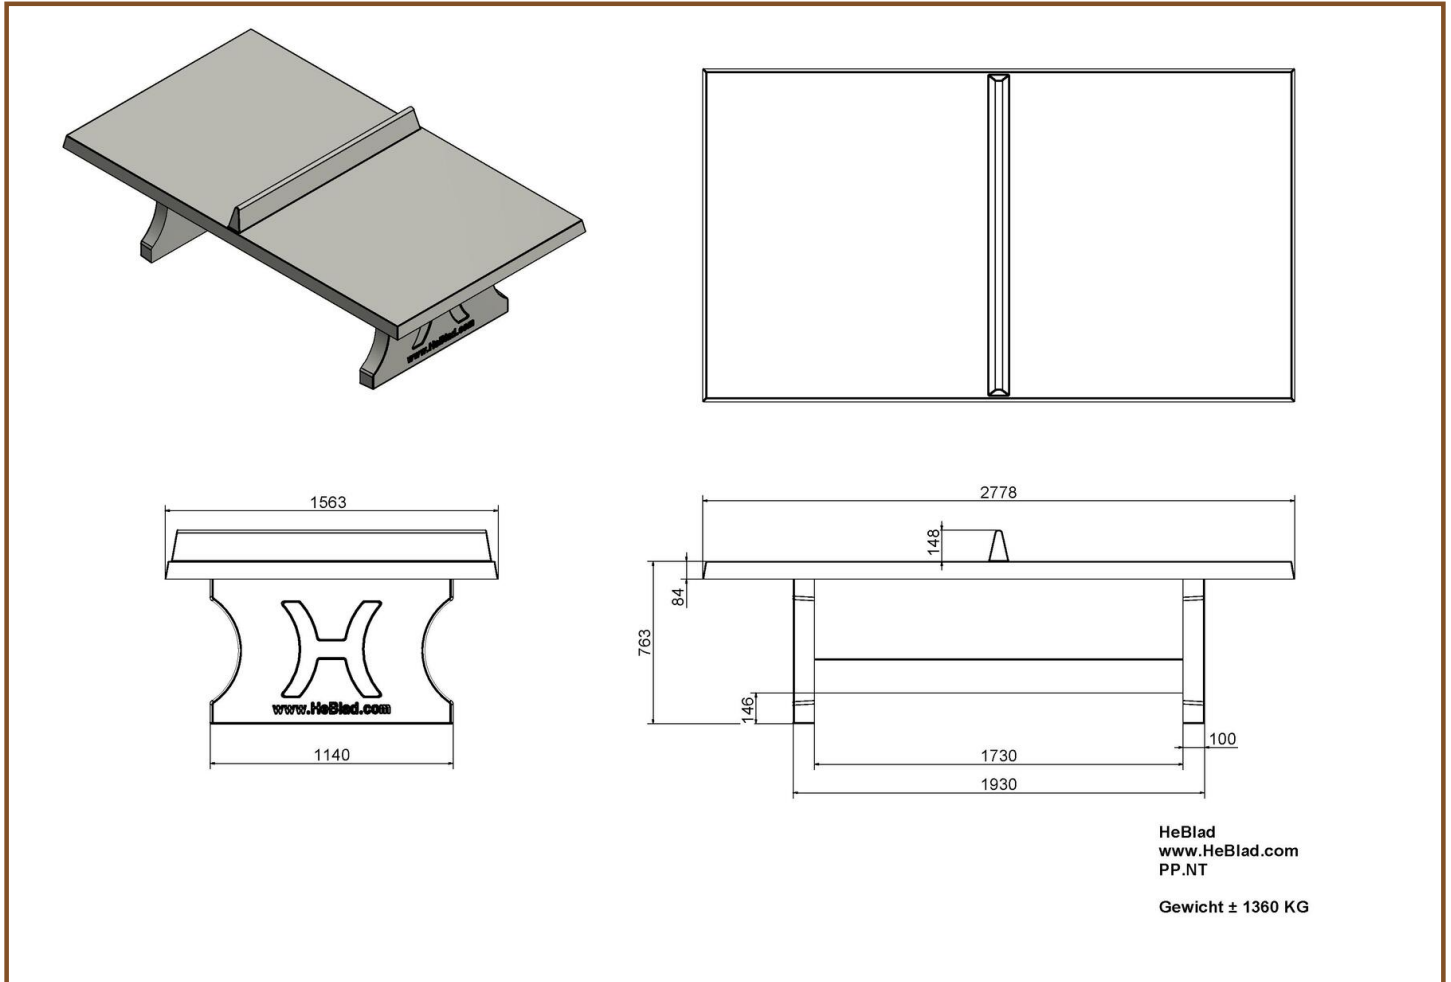

Specifications Ping-pong table in natural concrete

Product code	PP.NT	Height tabletop	76 cm
Colour	Natural concrete	Height of the net	14,75 cm
Dimensions tabletop	274 x 152 cm	Weight	1360 kg
Dimensions underside tabletop	278 x 156 cm	Distance legs	183 cm (center to center)
Tabletop thickness	8,4 cm		

Related products

Our products are delivered from our factory in the Netherlands.