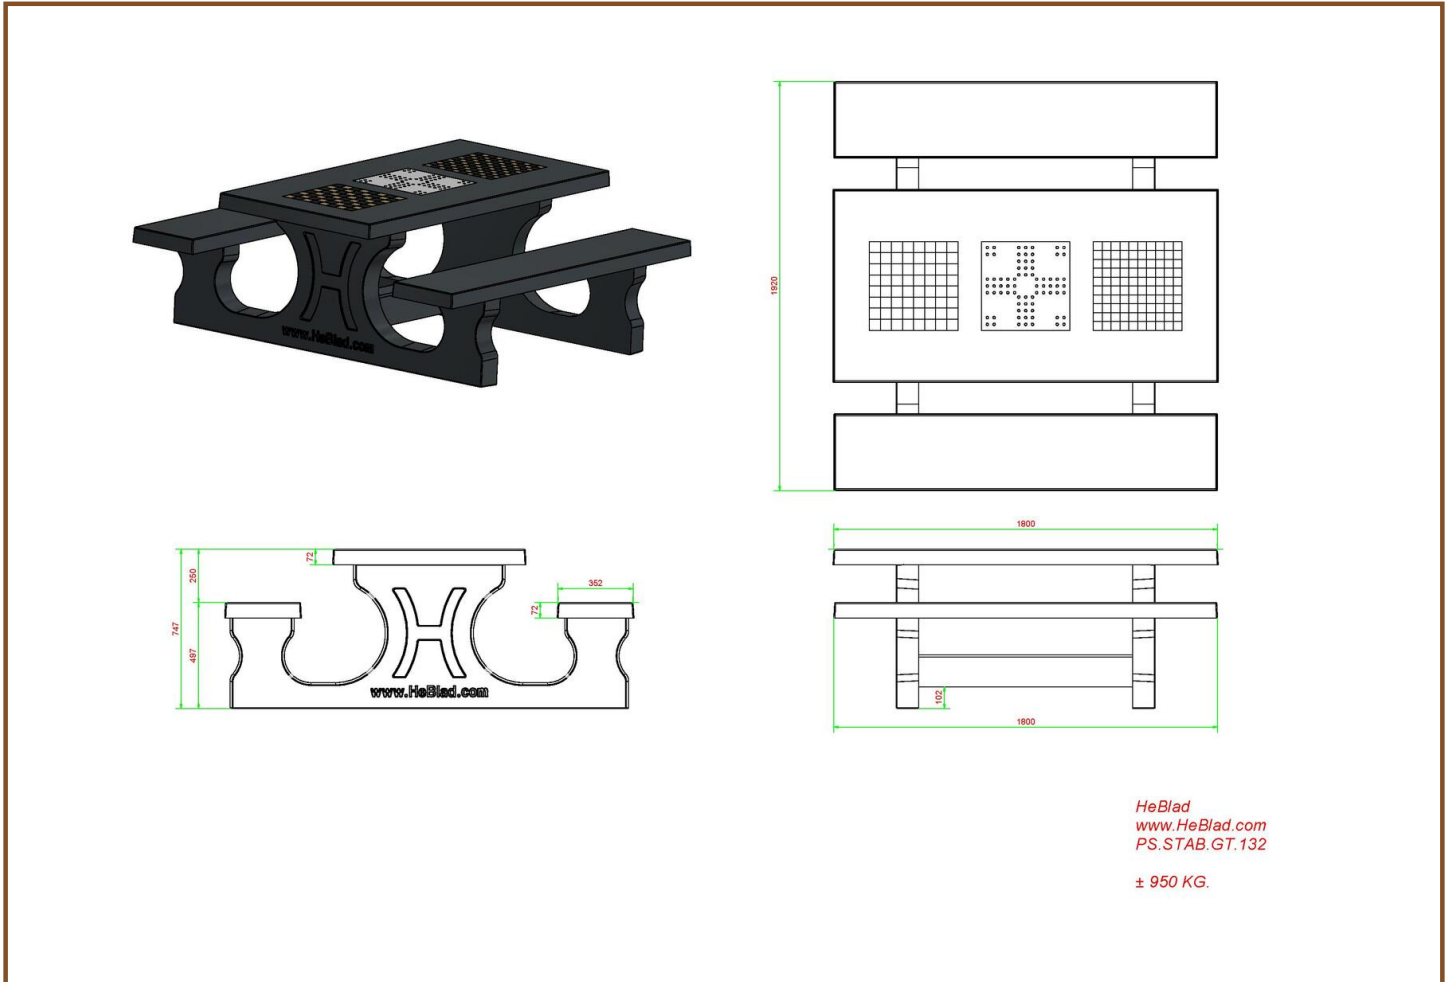

Our products are delivered from our factory in the Netherlands. 10 May 2024 - Prices subject to change

Specifications Multi Gaming table (1-3-2) Standard Anthracite-Concrete

Product code	PS.STAB.GT.132	Tabletop thickness	7,2 cm
Colour	Anthracite concrete	Seat height	49,7 cm
Dimensions (L x W x H)	210 x 187 x 75 cm	Weight	950 kg
Dimensions tabletop (L x W)	210 x 90 cm	Material seat	Beton
Height tabletop	74,7 cm	Distance legs	111 cm (center to center)