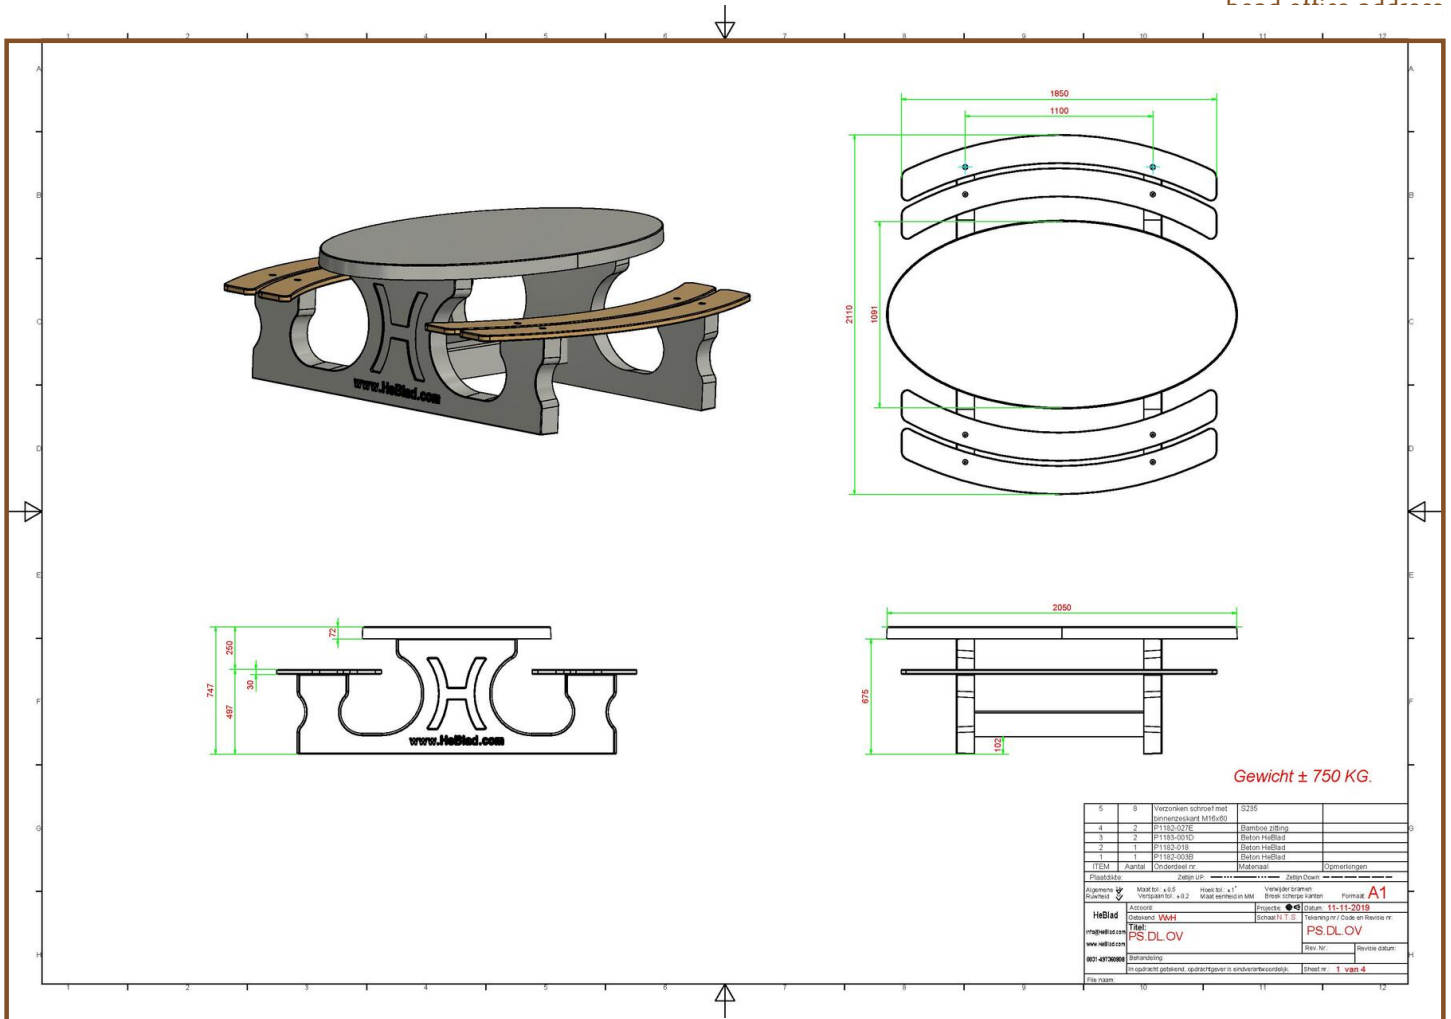

Specifications Picnic table DeLuxe Oval Natural Concrete

Product code	PS.DL.OV	Tabletop thickness	7.2 cm
Colour	Natural concrete	Seat height	49.7 cm
Dimensions (L x W x H)	211 x 205 x 75 cm	Weight	750 kg
Dimensions tabletop (L x W)	205 x 110 cm	Material seat	Bamboo
Height tabletop	74.7 cm	Distance legs	110 cm (center to center)

Related products

Our products are delivered from our factory in the Netherlands.