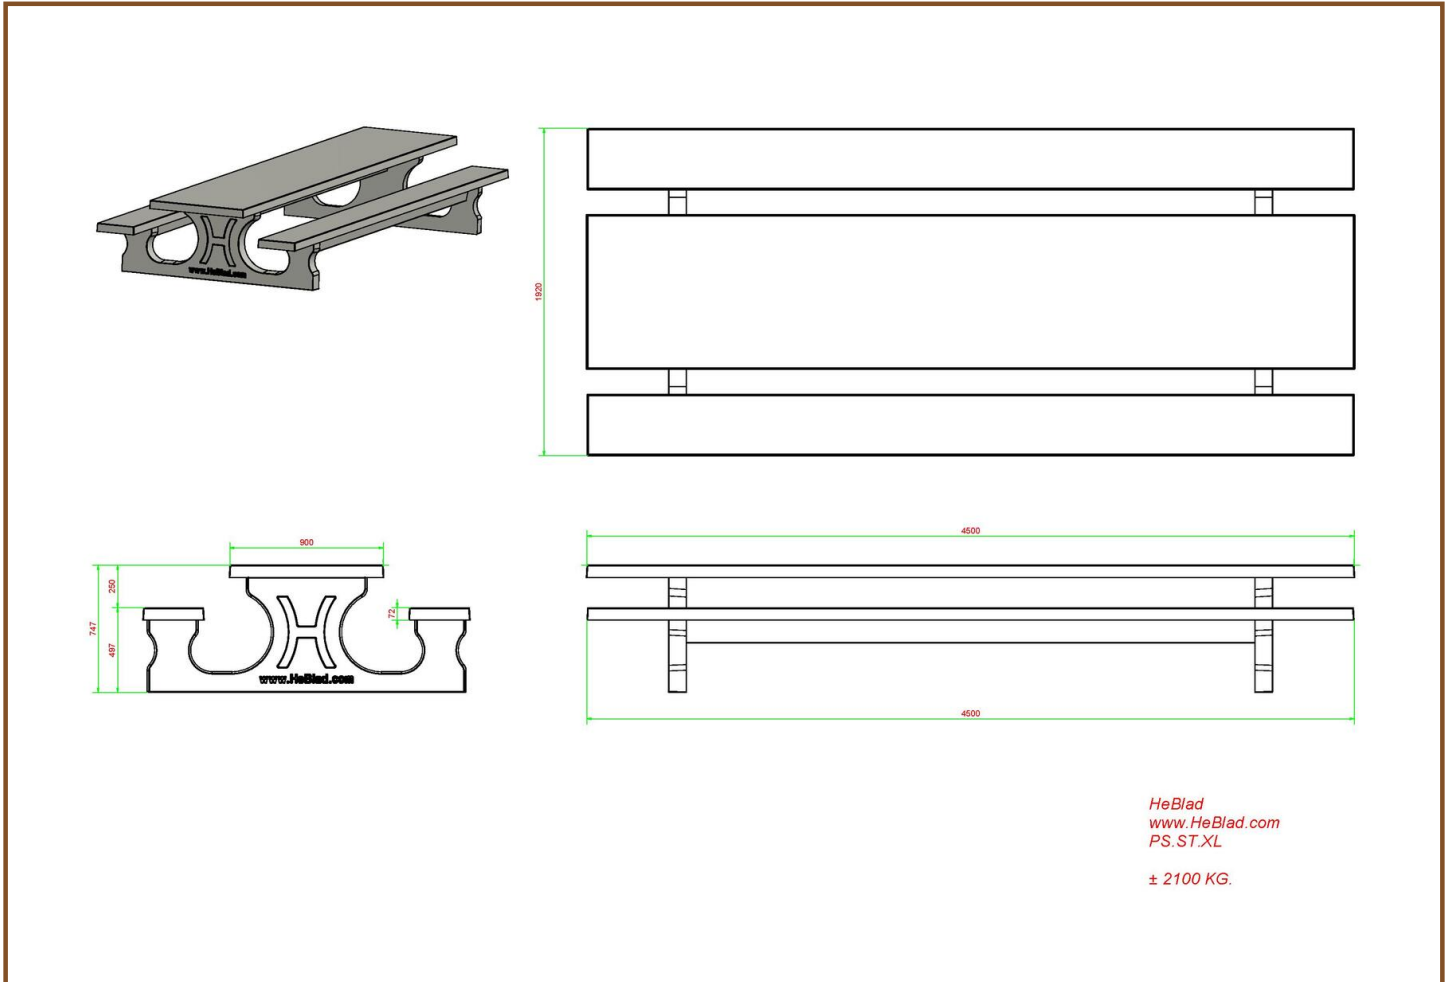

Our products are delivered from our factory in the Netherlands. 10 May 2024 - Prices subject to change

Specifications Picnic table Standard XL Natural Concrete

Product code	PS.ST.XL	Tabletop thickness	7.2 cm
Colour	Natural concrete	Seat height	49.7 cm
Dimensions (L x W x H)	450 x 192 x 75 cm	Weight	2100 kg
Dimensions tabletop (L x W)	450 x 90 cm	Material seat	Beton
Height tabletop	74.7 cm	Distance legs	354,5 cm (center to center)