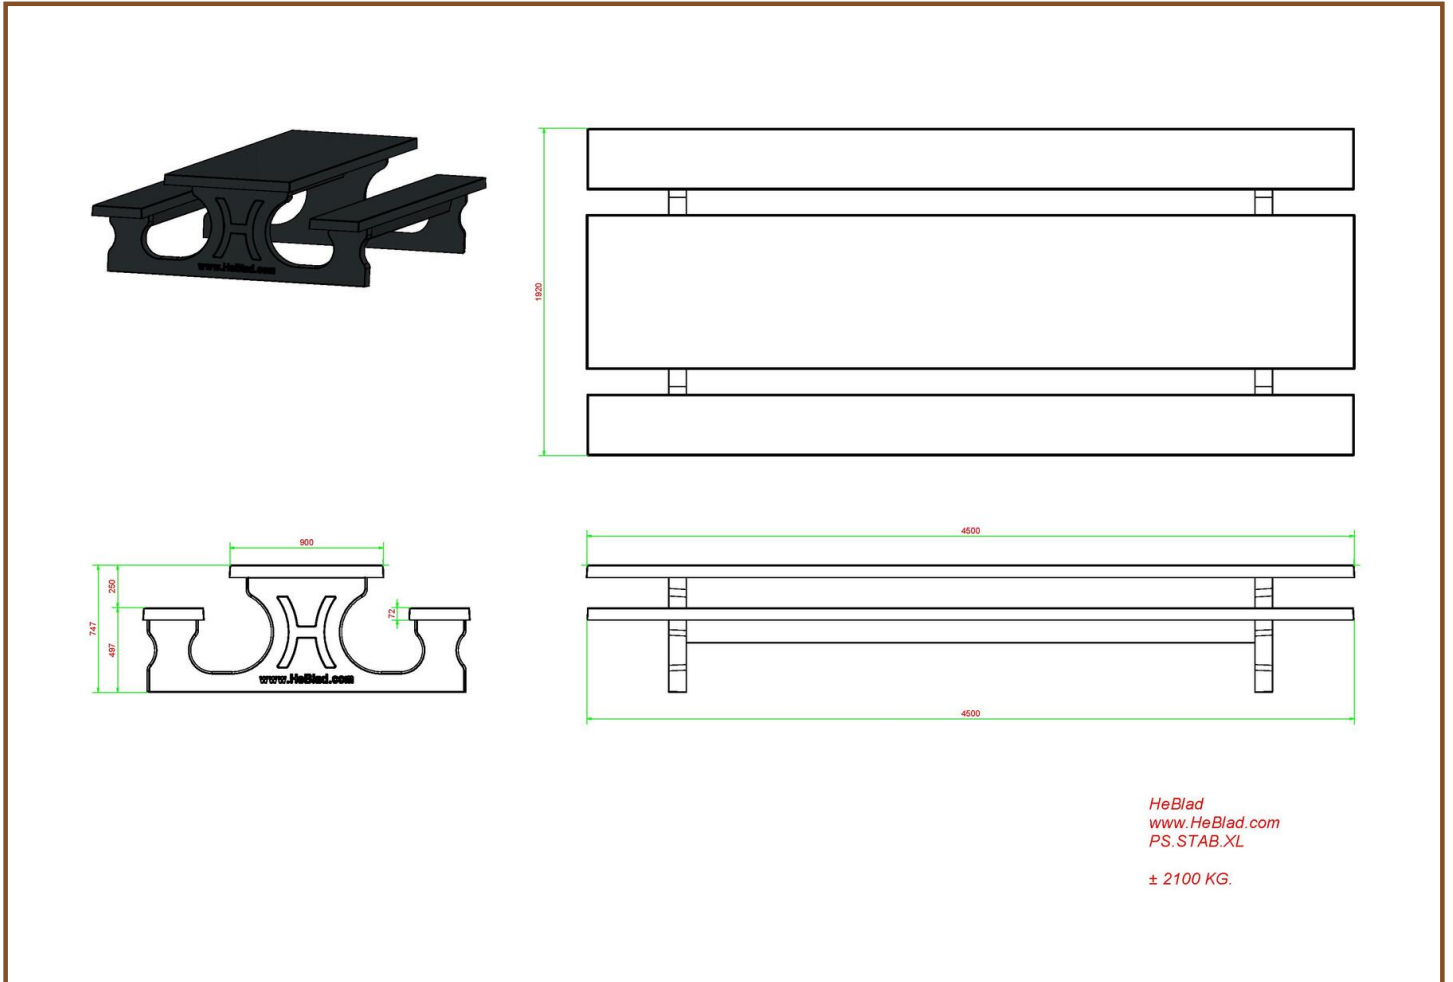

Our products are delivered from our factory in the Netherlands. 10 May 2024 - Prices subject to change

Specifications Picnic table Standard XL Anthracite-Concrete

Product code	PS.STAB.XL	Tabletop thickness	7.2 cm
Colour	Anthracite concrete	Seat height	49.7 cm
Dimensions (L x W x H)	450 x 192 x 75 cm	Weight	2100 kg
Dimensions tabletop (L x W)	450 x 90 cm	Material seat	Beton
Height tabletop	74.7 cm	Distance legs	354,5 cm (center to center)