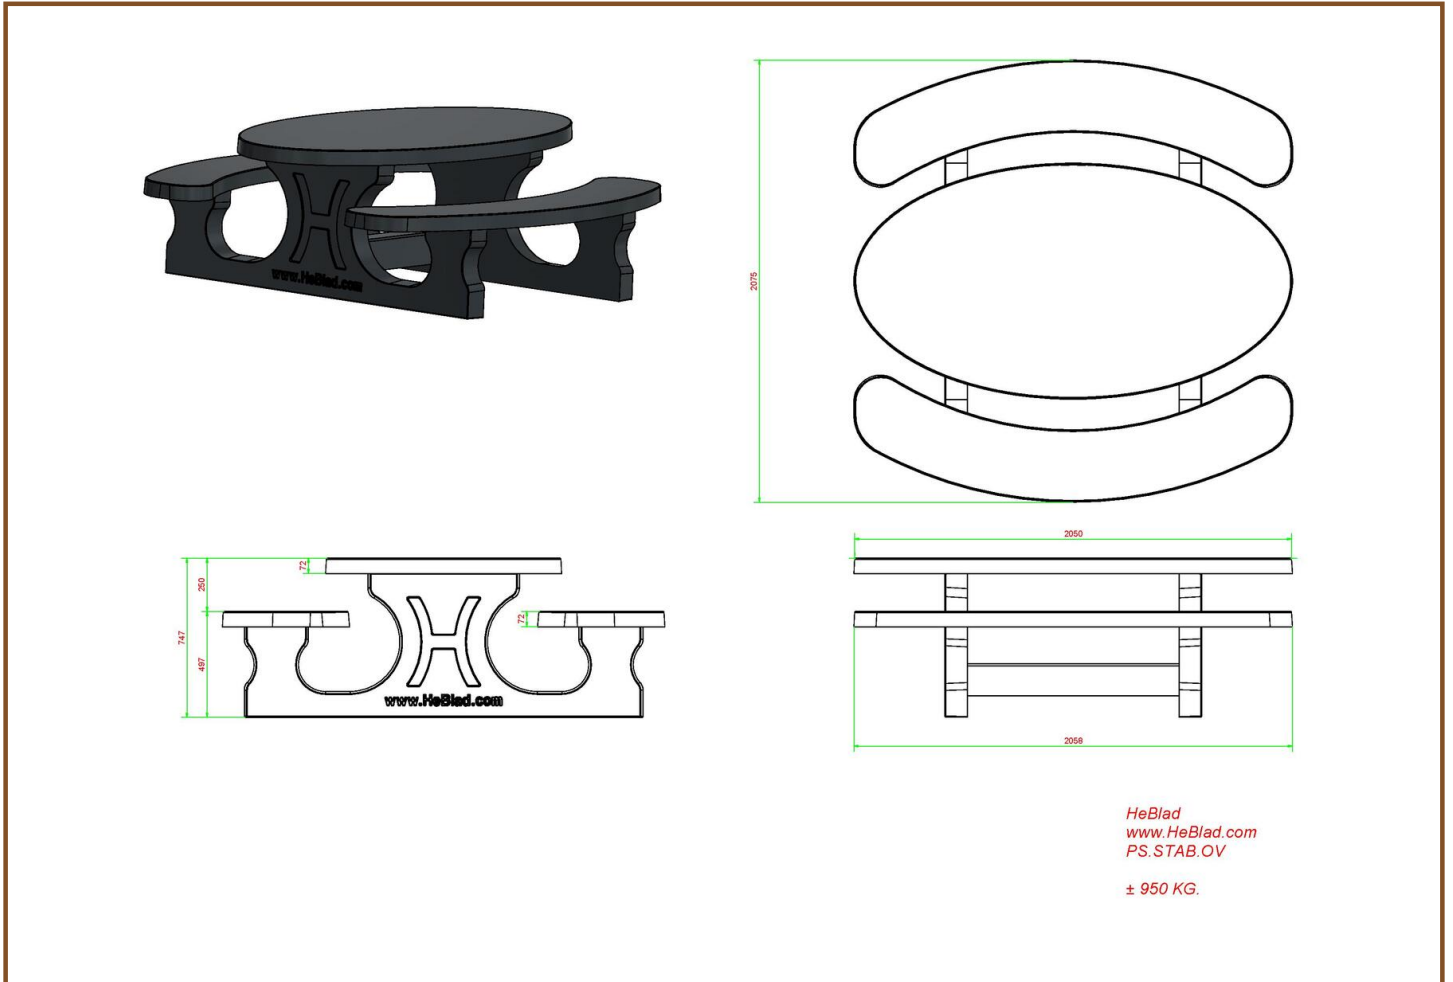

Our products are delivered from our factory in the Netherlands. 10 May 2024 - Prices subject to change

Specifications Picnic table Standard Oval Anthracite-Concrete

Product code	PS.STAB.OV	Tabletop thickness	7.2 cm
Colour	Anthracite concrete	Seat height	49.7 cm
Dimensions (L x W x H)	211 x 205 x 75 cm	Weight	950 kg
Dimensions tabletop (L x W)	205 x 110 cm	Material seat	Beton
Height tabletop	74.7 cm	Distance legs	110 cm (center to center)