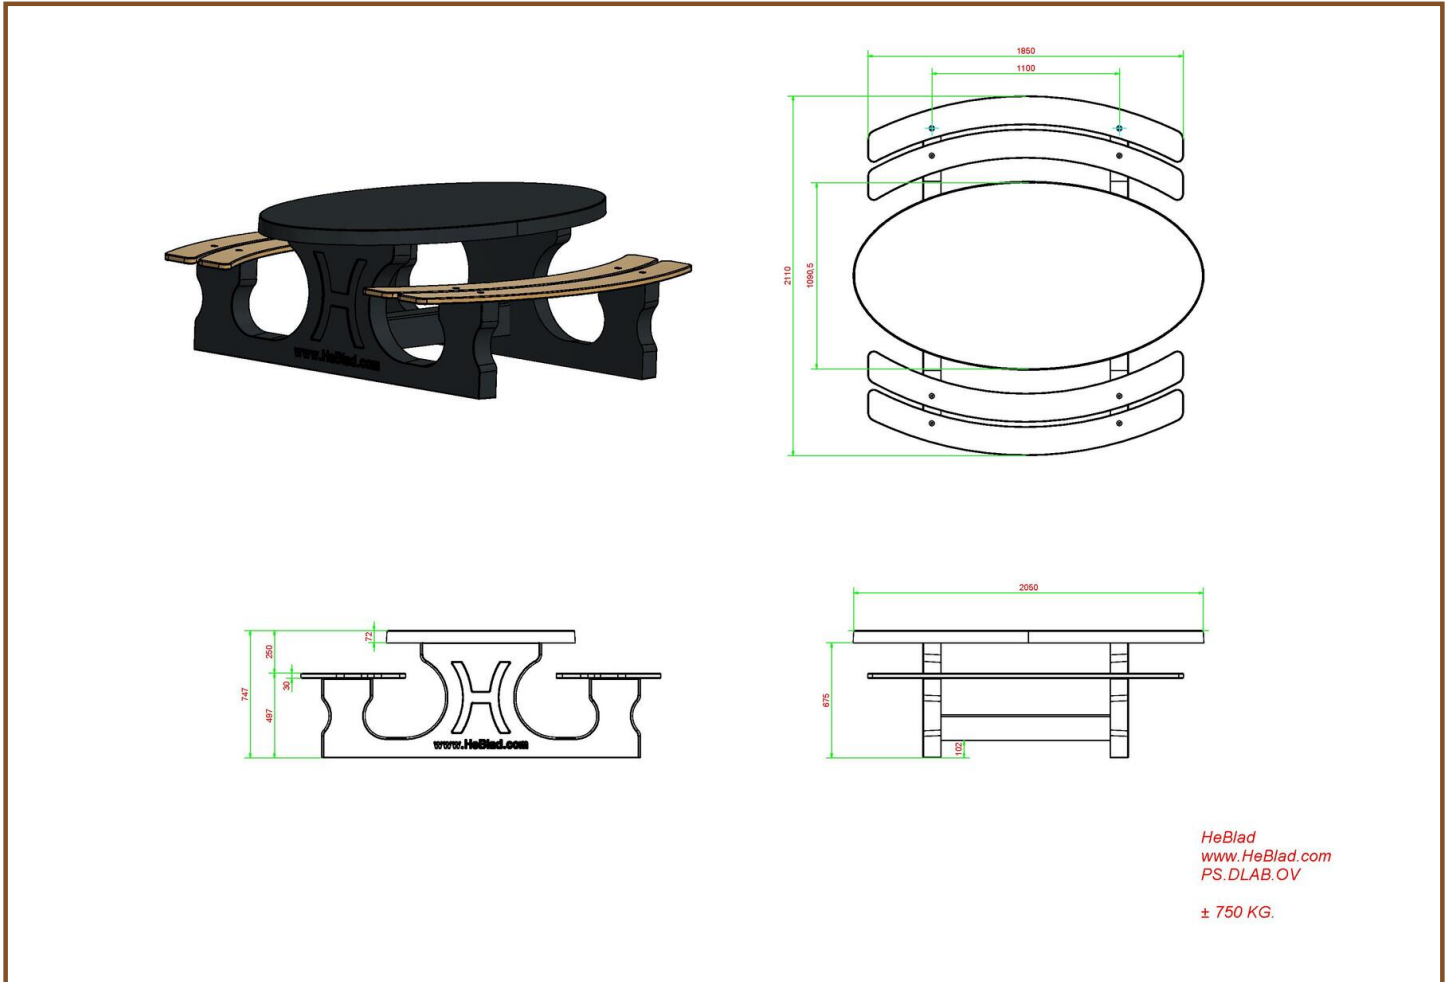

Our products are delivered from our factory in the Netherlands. 10 May 2024 - Prices subject to change

Specifications Picnic table DeLuxe Oval Anthracite-Concrete

Product code	PS.DLAB.OV	Tabletop thickness	7.2 cm
Colour	Anthracite concrete	Seat height	49.7 cm
Dimensions (L x W x H)	211 x 205 x 75 cm	Weight	750 kg
Dimensions tabletop (L x W)	205 x 110 cm	Material seat	Bamboo
Height tabletop	74.7 cm	Distance legs	110 cm (center to center)