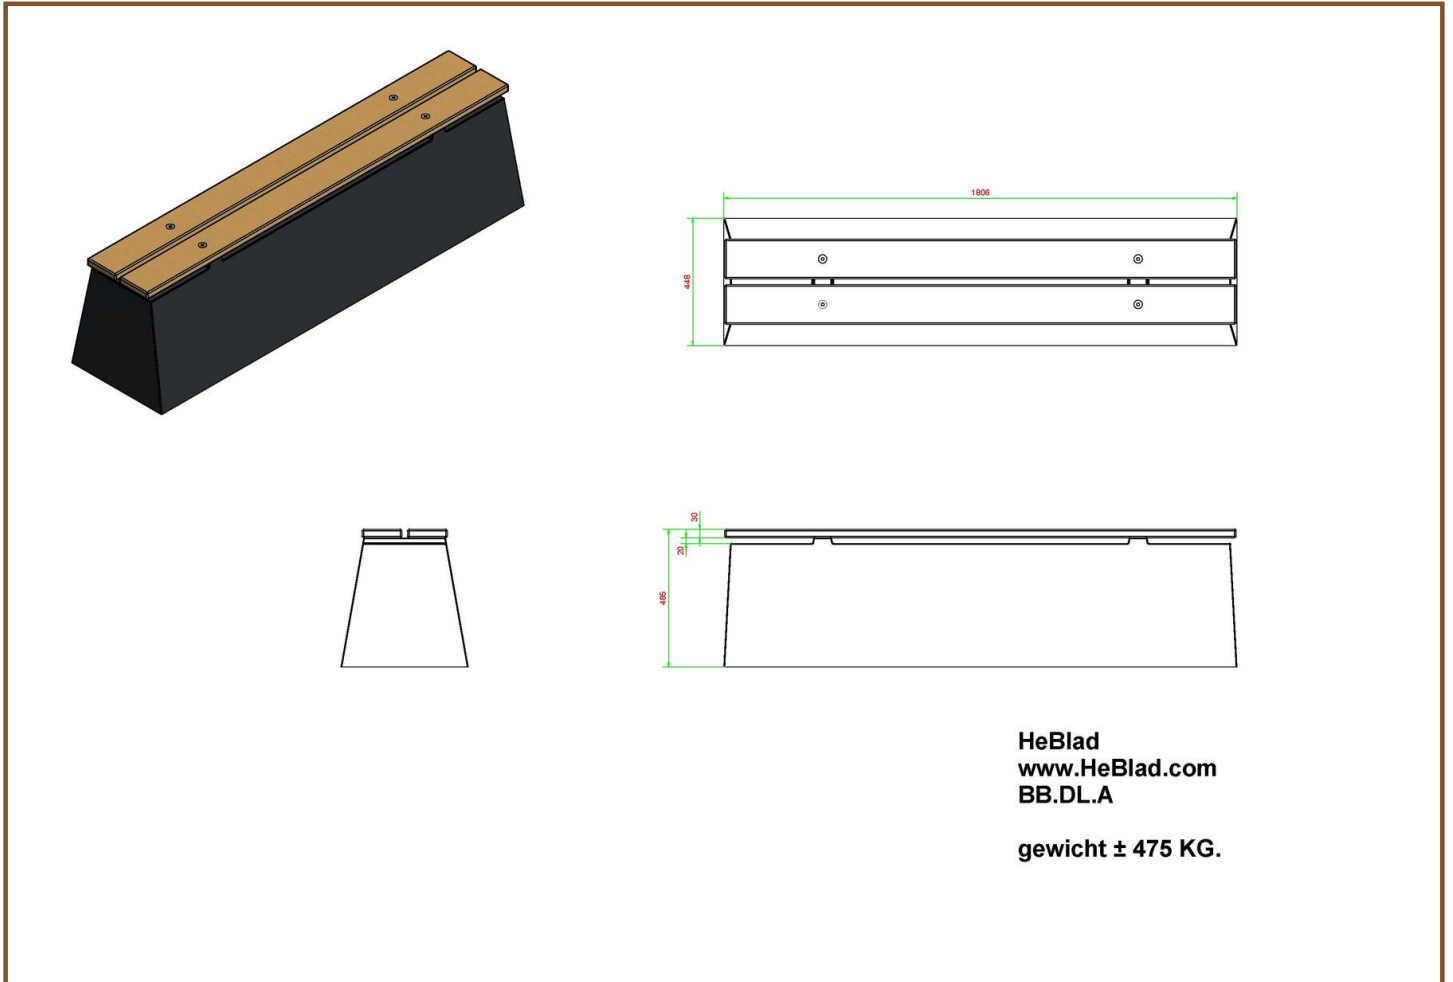

Our products are delivered from our factory in the Netherlands. 10 May 2024 - Prices subject to change

Specifications Concrete Bench DeLuxe Anthracite

Product code	BB.DL.A	Weight	475 kg
Colour	Anthracite lacquered, RAL 7016	Material seat	Bamboo
Dimensions (L x W x H)	180 x 45 x 50 cm	Number of seats	4
Seat height	50 cm		