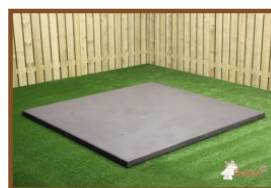

Specifications Picnic table DeLuxe Anthracite-Concrete Wheelchair accessible

Product code	PS.DLAB.RT	Tabletop thickness	7.2 cm
Colour	Anthracite concrete	Seat height	52.7 cm
Dimensions (L x W x H)	210 x 187 x 78 cm	Weight	790 kg
Dimensions tabletop (L x W)	210 x 90 cm	Material seat	Bamboo
Height tabletop	77.7 cm	Distance legs	111 cm (center to center)

Related products

OP.PS.AB

Our products are delivered from our factory in the Netherlands.