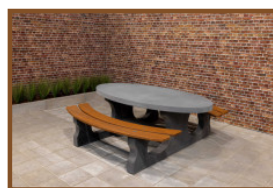

PS.DLAB.OV