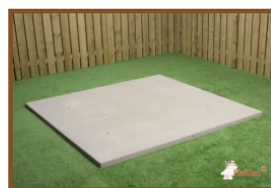

Specifications Bottom plate Picnic table Anthracite-Concrete

Product code	OP.PS.AB	Finishing surface	Anti-slip (window) profile
Colour	Anthracite concrete	lifting device	Concrete screw sleeve M16
Dimensions (L x W x H)	248 x 236 x 7,2 cm	preparation attachment	Holes for bolts M16
Weight	1000 kg		

Related products

OP.PS

Our products are delivered from our factory in the Netherlands.