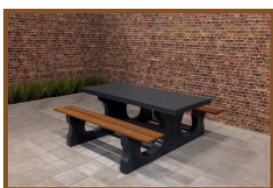

Related products

PS.DL.A