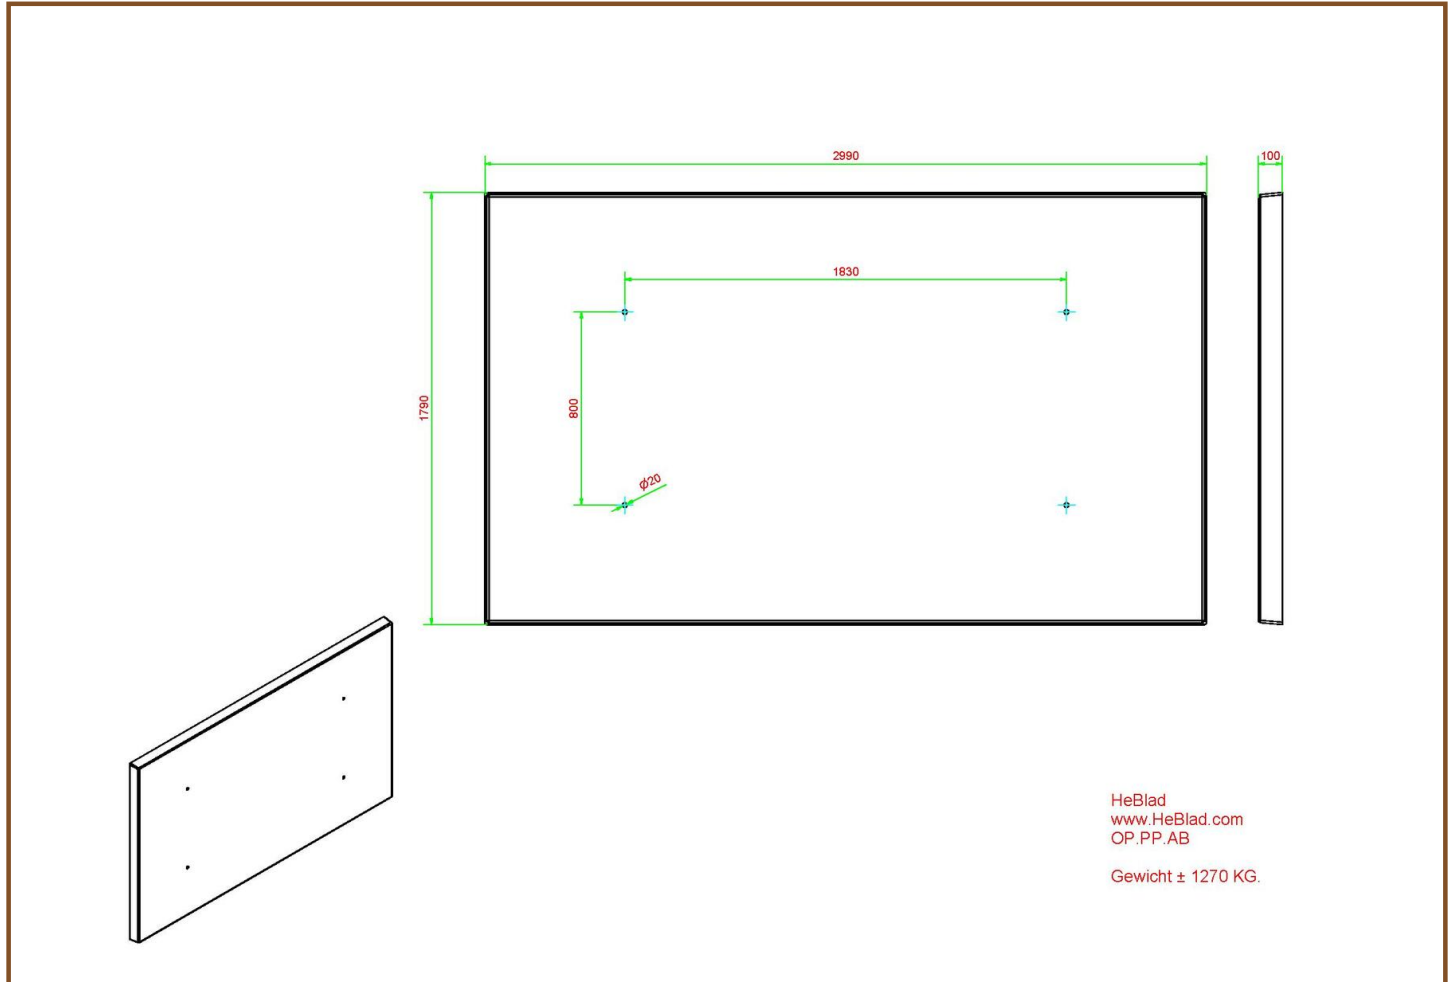

Specifications Concrete base plate for tennis table Anthracite-Concrete

Product code	OP.PP.AB	Finishing surface	Smooth concrete
Colour	Anthracite concrete	lifting device	139 x 87 x 99 cm
Dimensions (L x W x H)	299 x 179 x 10 cm	preparation attachment	Holes for bolts M16
Weight	1270 Kg		

Related products

Our products are delivered from our factory in the Netherlands.