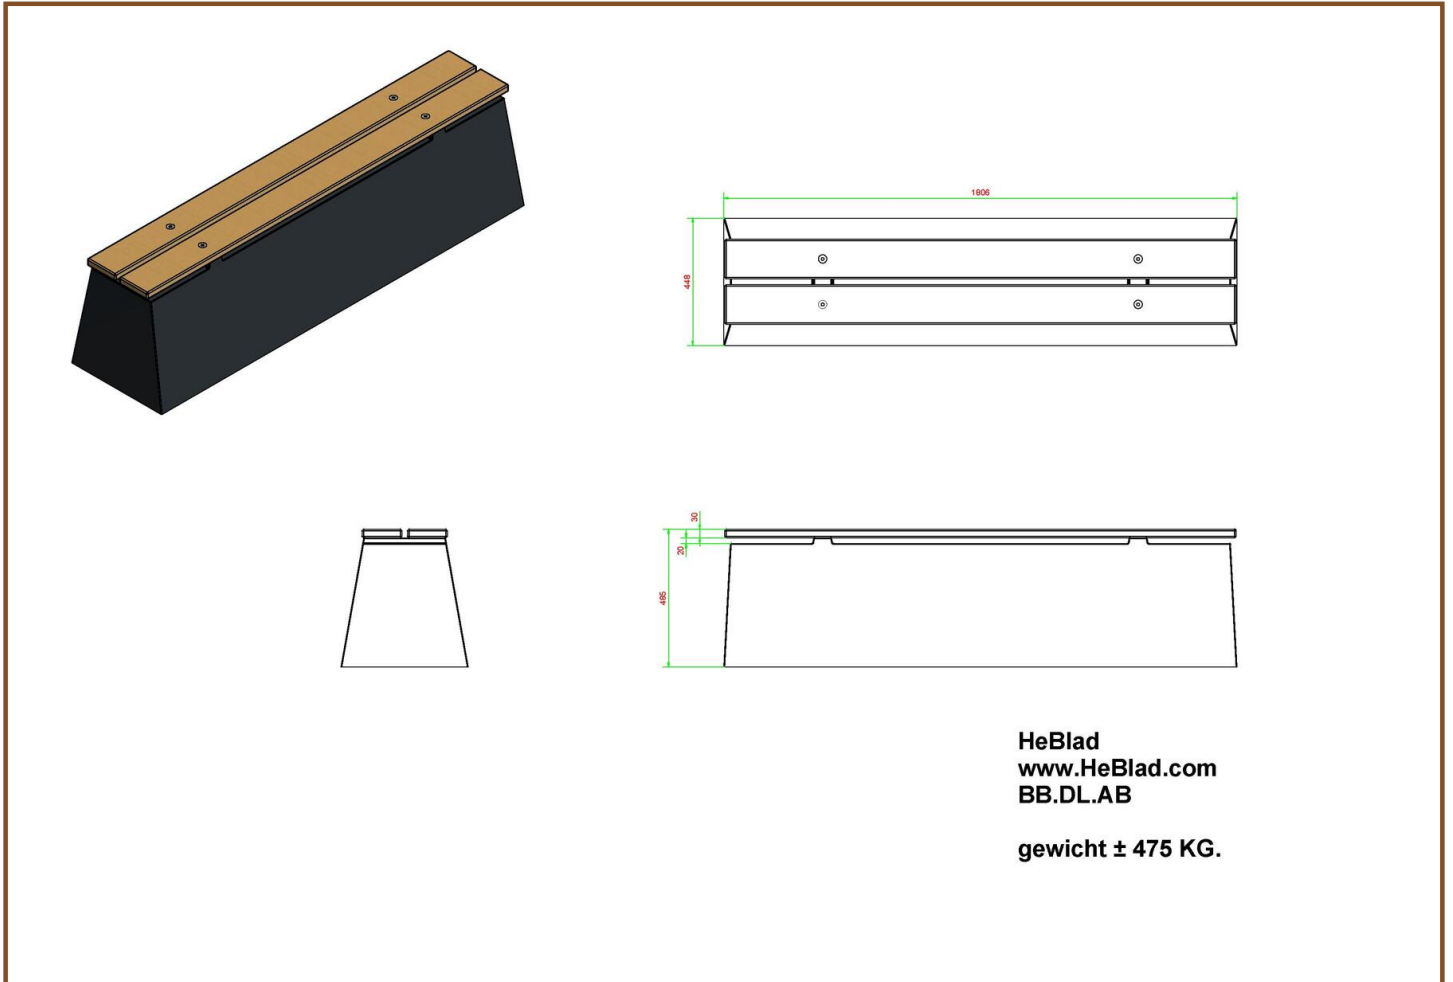

Our products are delivered from our factory in the Netherlands. 8 May 2024 - Prices subject to change

Specifications Bench DeLuxe Anthracite-Concrete

Product code	BB.DL.AB	Weight	475 kg
Colour	Anthracite concrete	Material seat	Bamboo
Dimensions (L x W x H)	180 x 45 x 50 cm	Number of seats	4
Seat height	50 cm		