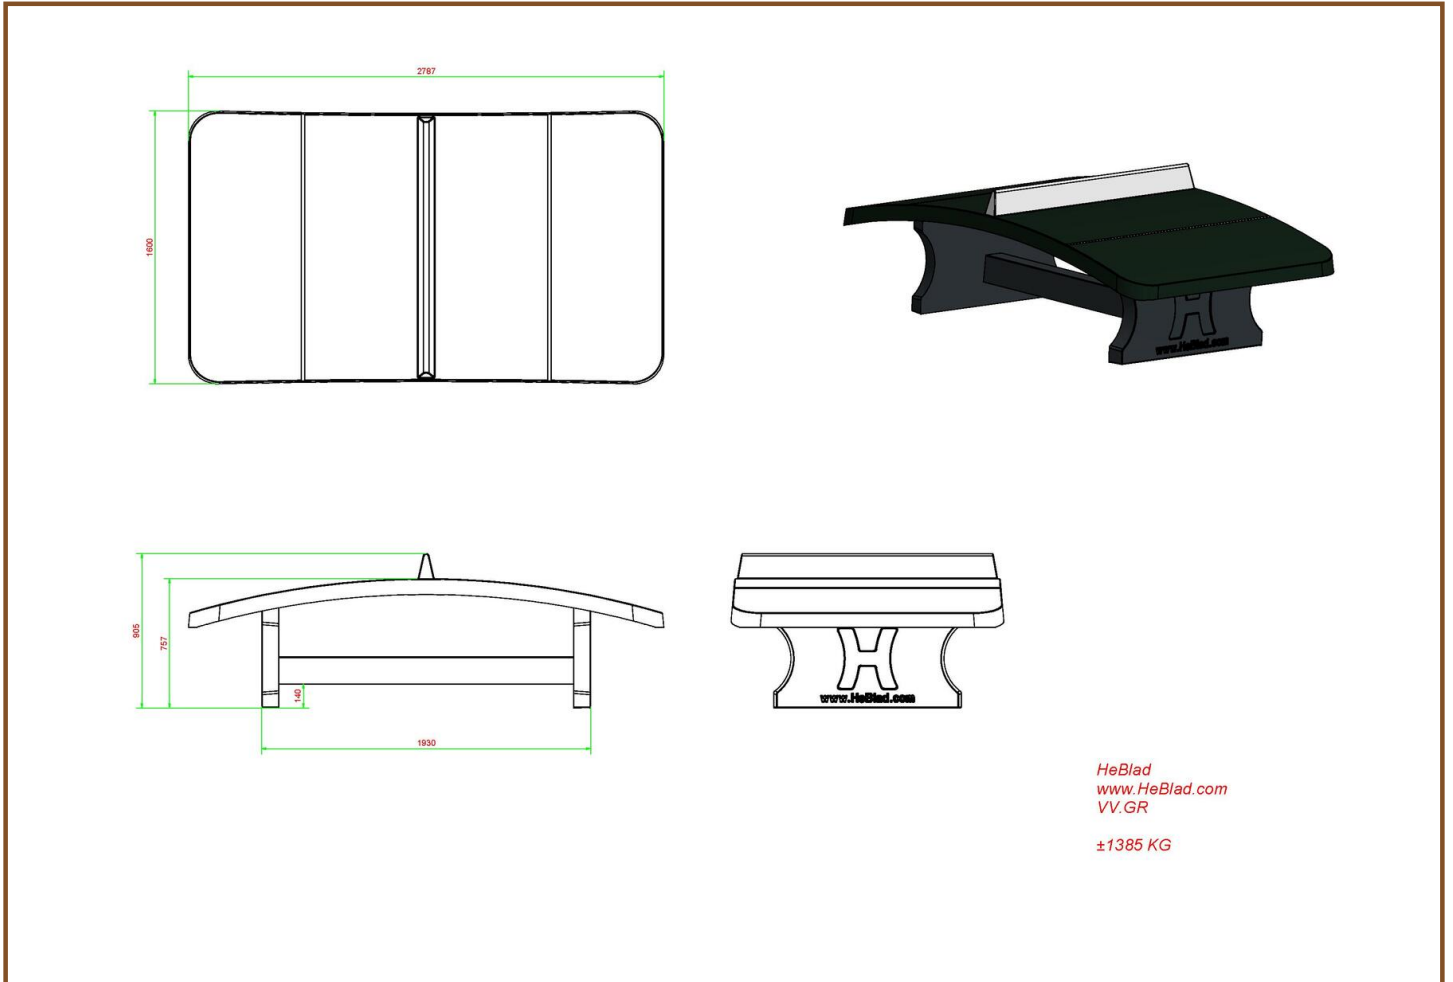

Specifications Concrete Foot Volleyball Table Green

Product code	VV.GR	Height tabletop	76 cm
Colour	Groen - RAL 6009	Height of the net	14,75 cm
Dimensions tabletop	274 x 152 cm	Weight	1385 kg
Dimensions underside tabletop	278 x 156 cm	Distance legs	183 cm (center to center)
Tabletop thickness	8,4 cm		

Related products

Our products are delivered from our factory in the Netherlands.