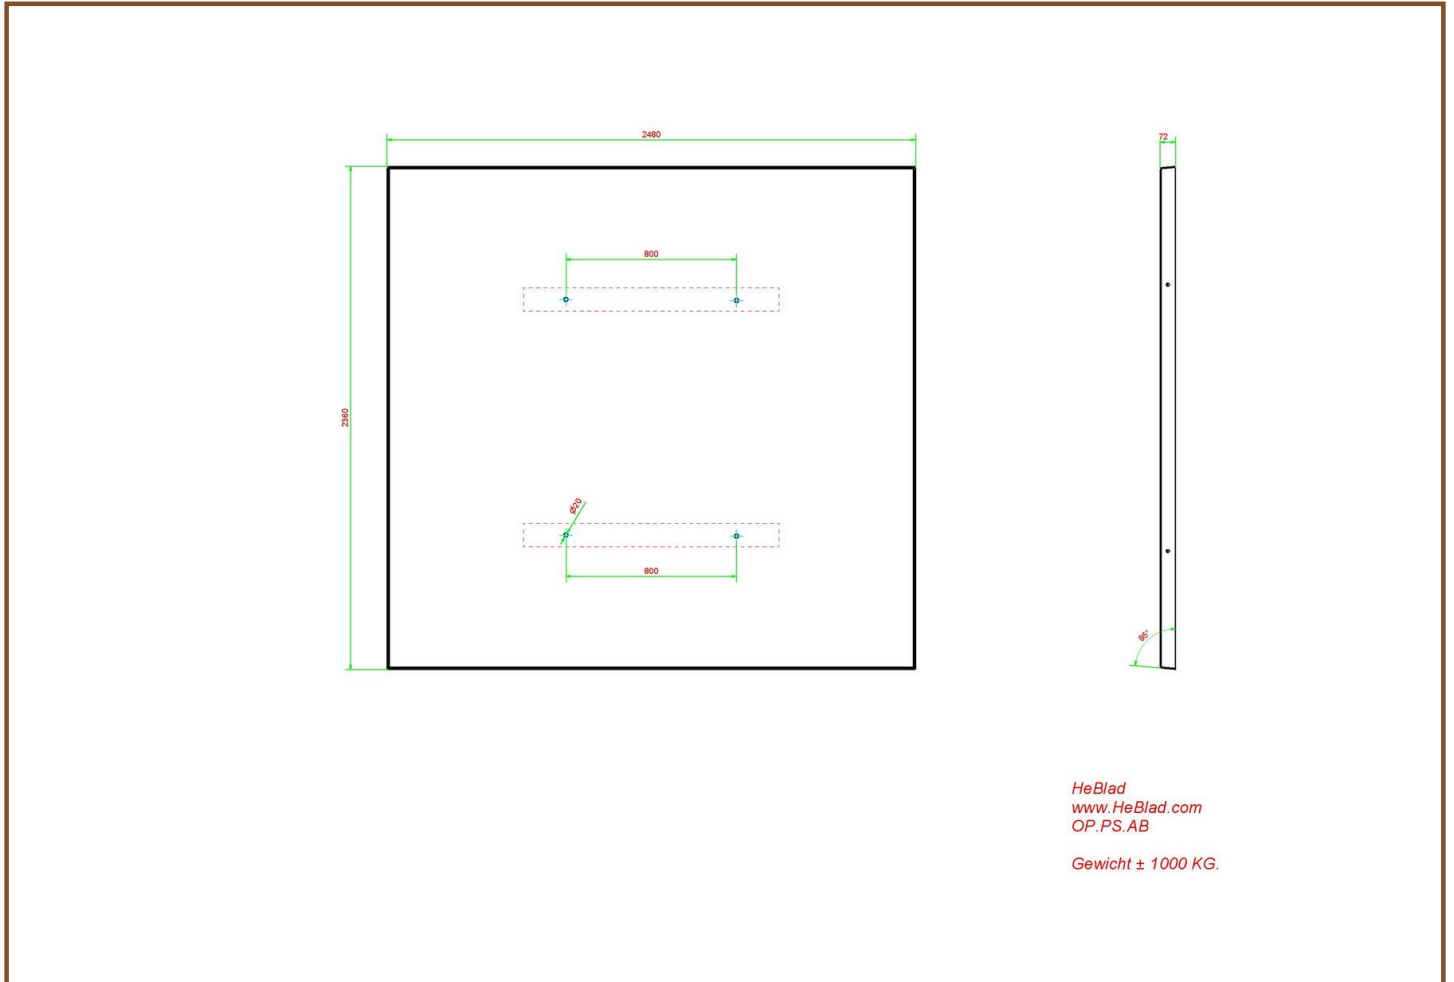

Our products are delivered from our factory in the Netherlands. 8 May 2024 - Prices subject to change

Specifications Bottom plate Picnic table Anthracite-Concrete

Product code	OP.PS.AB	Finishing surface	Anti-slip (window) profile
Colour	Anthracite concrete	lifting device	Concrete screw sleeve M16
Dimensions (L x W x H)	248 x 236 x 7,2 cm	preparation attachment	Holes for bolts M16
Weight	1000 kg		