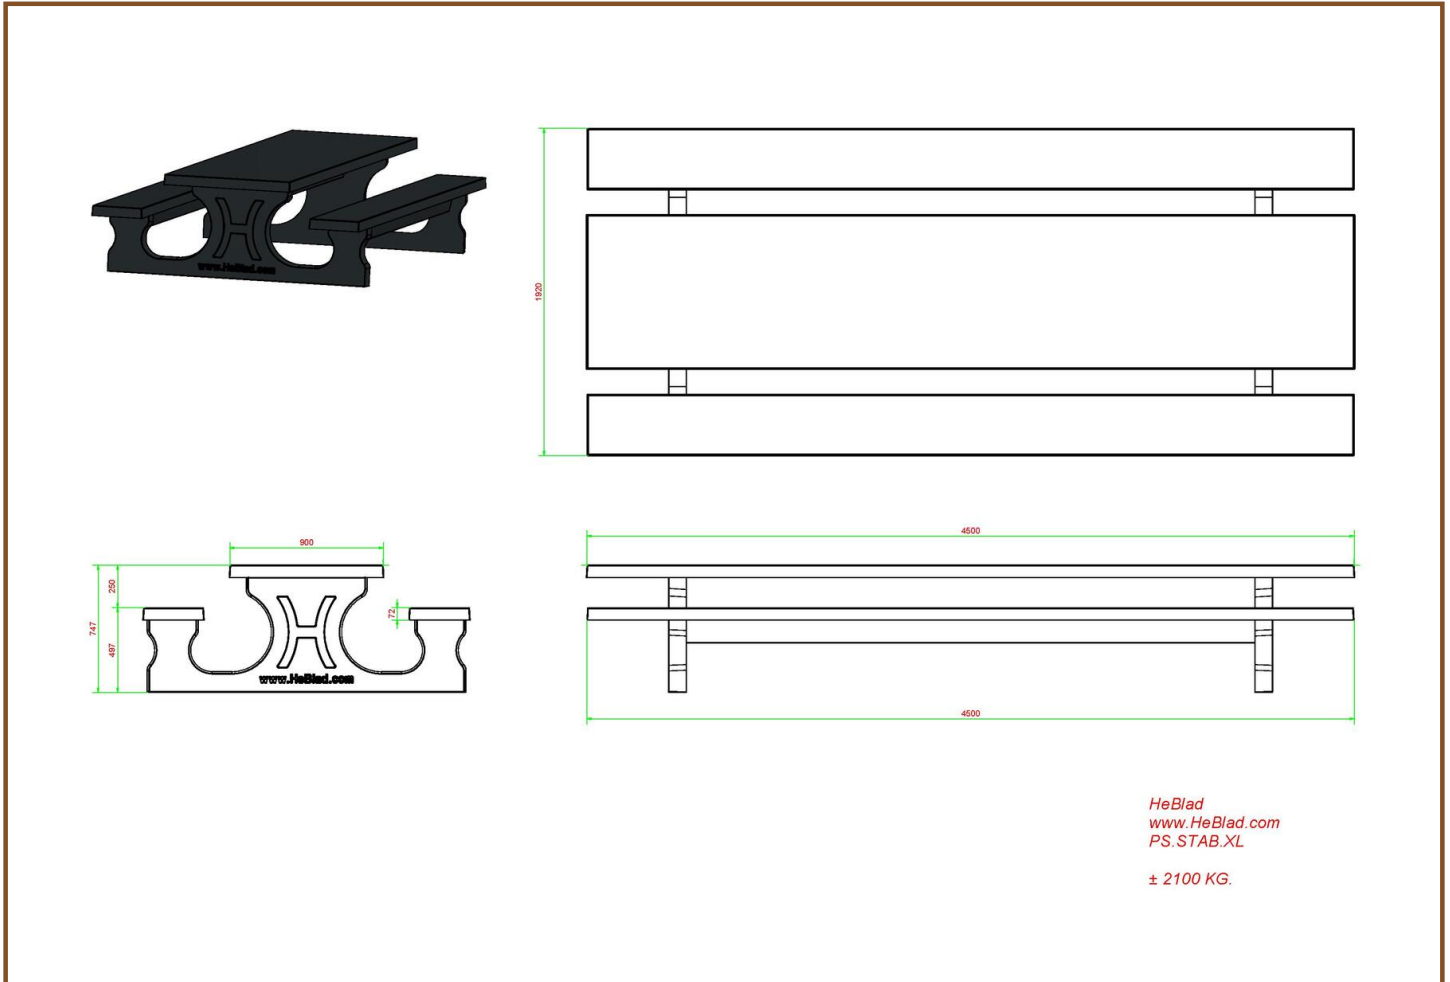

Specifications Picnic table Standard XL Anthracite-Concrete

Product code	PS.STAB.XL	Tabletop thickness	7.2 cm
Colour	Anthracite concrete	Seat height	49.7 cm
Dimensions (L x W x H)	450 x 192 x 75 cm	Weight	2100 kg
Dimensions tabletop (L x W)	450 x 90 cm	Material seat	Beton
Height tabletop	74.7 cm	Distance legs	354,5 cm (center to center)

Related products

Our products are delivered from our factory in the Netherlands.