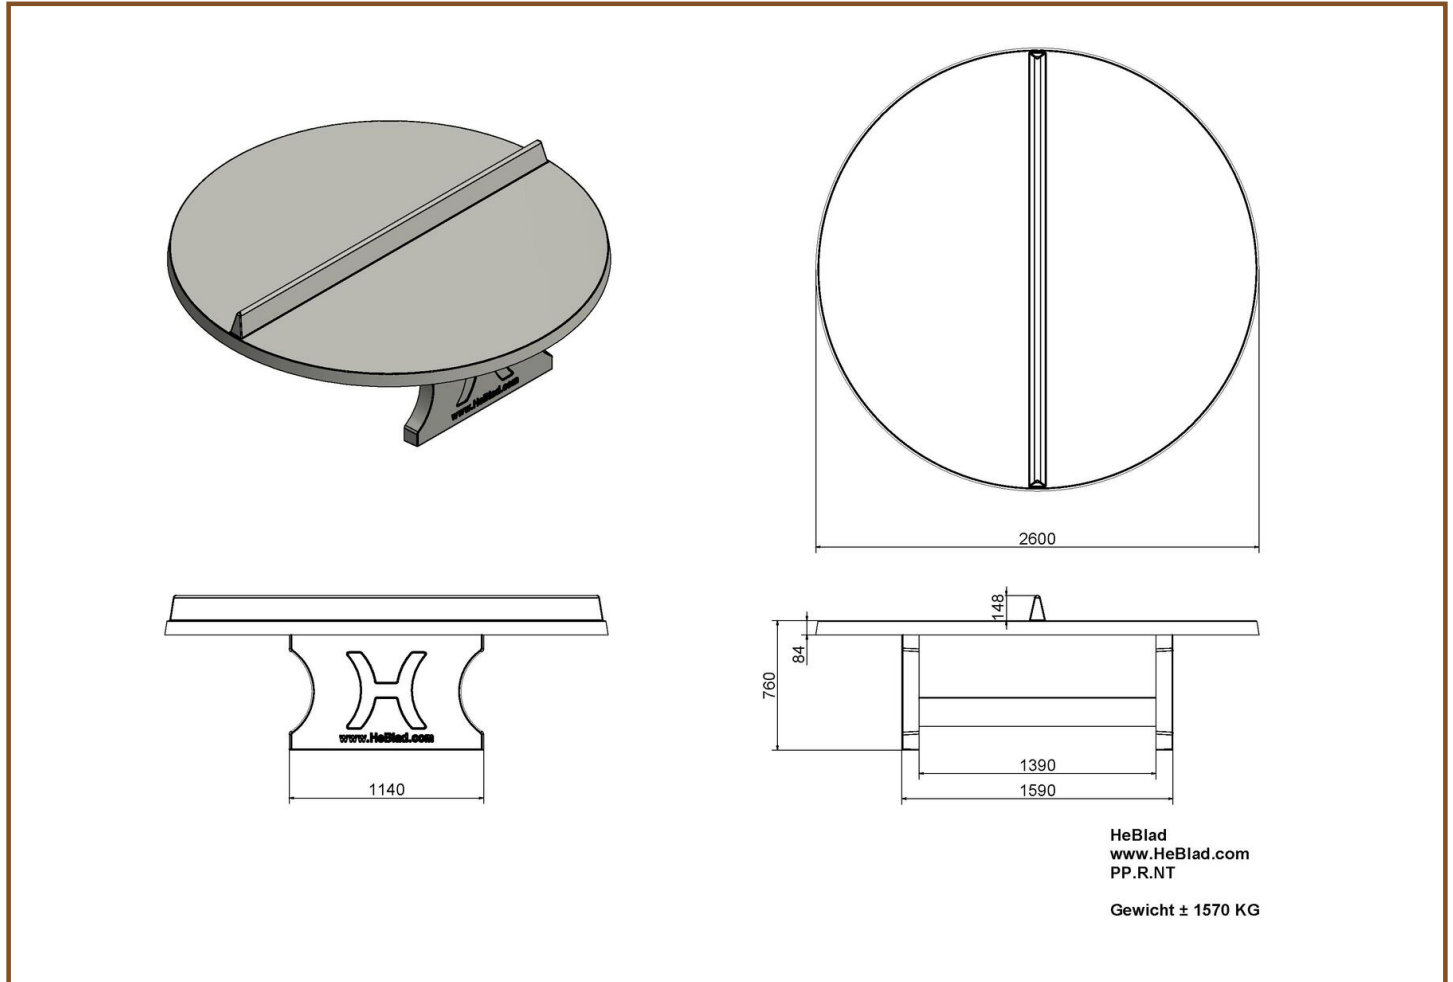

Specifications Round Ping-pong table in Natural Concrete

Product code	PP.R.NT	Height tabletop	76 cm
Colour	Natural concrete	Height of the net	14,75 cm
Dimensions tabletop	∅ 260 cm	Weight	1570 kg
Dimensions underside tabletop	∅ 264 cm	Distance legs	149 cm (center to center)
Tabletop thickness	8,4 cm		

Related products

Our products are delivered from our factory in the Netherlands.