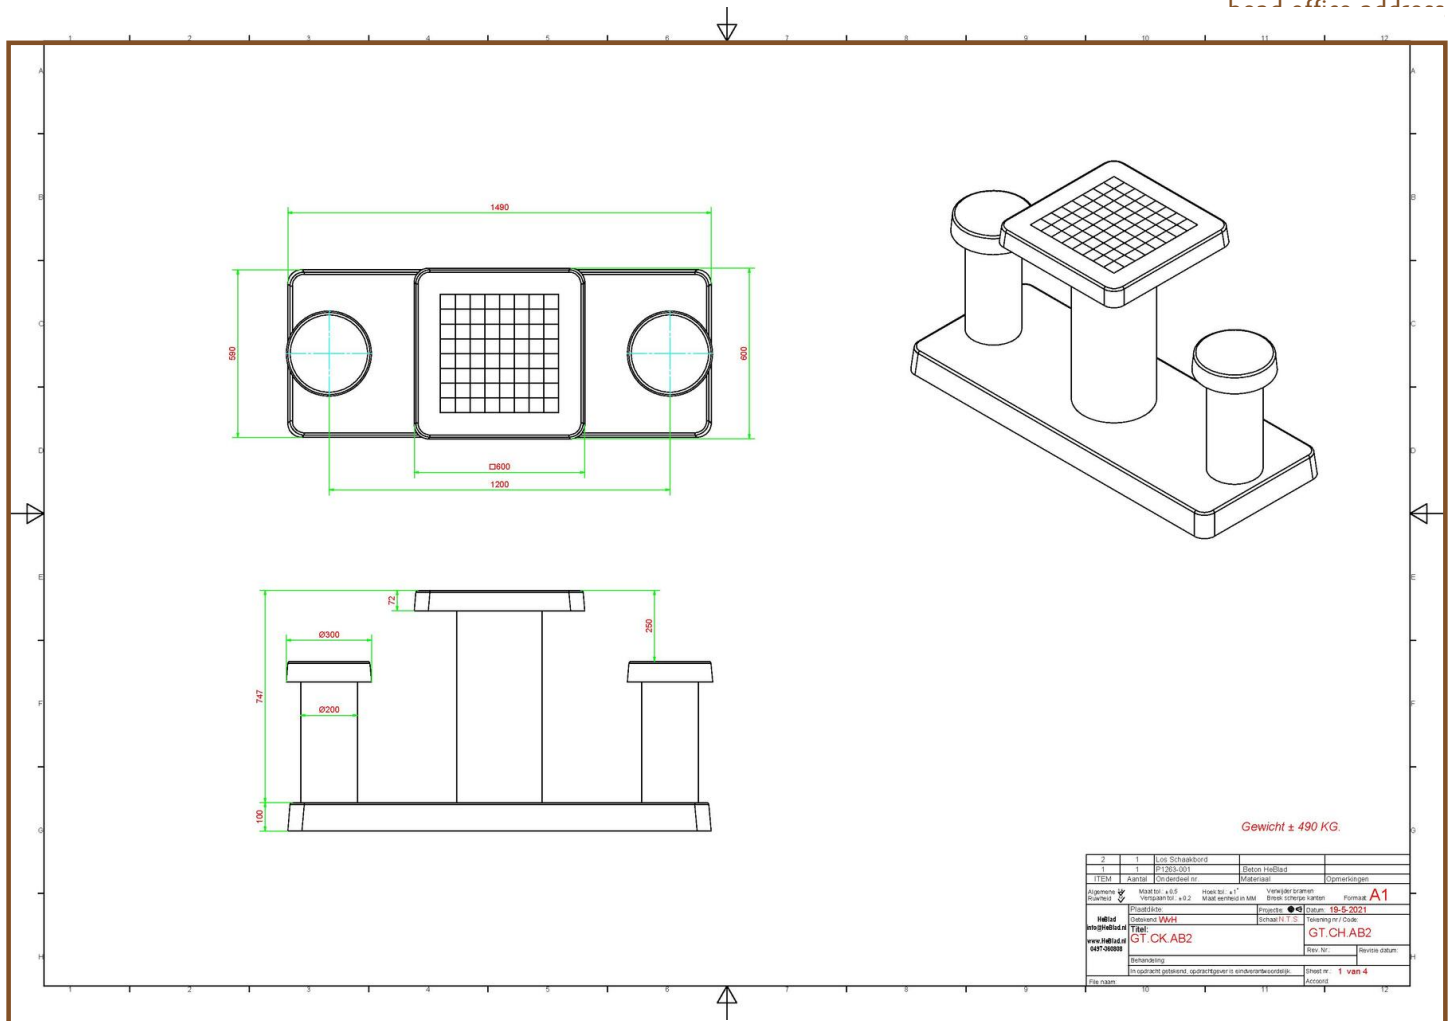

Specifications Chess Table Anthracite-Concrete (2P)

Product code	GT.CH.AB2	Dimensions tabletop	60 x 60 cm
Colour	Anthracite concrete	Tabletop thickness	10 cm
Dimensions (L X W)	149 x 59 cm	Weight	425 kg
Height tabletop	75 cm	Thickness bottom plate	10 cm
Seat height	50 cm		

Related products

Our products are delivered from our factory in the Netherlands.