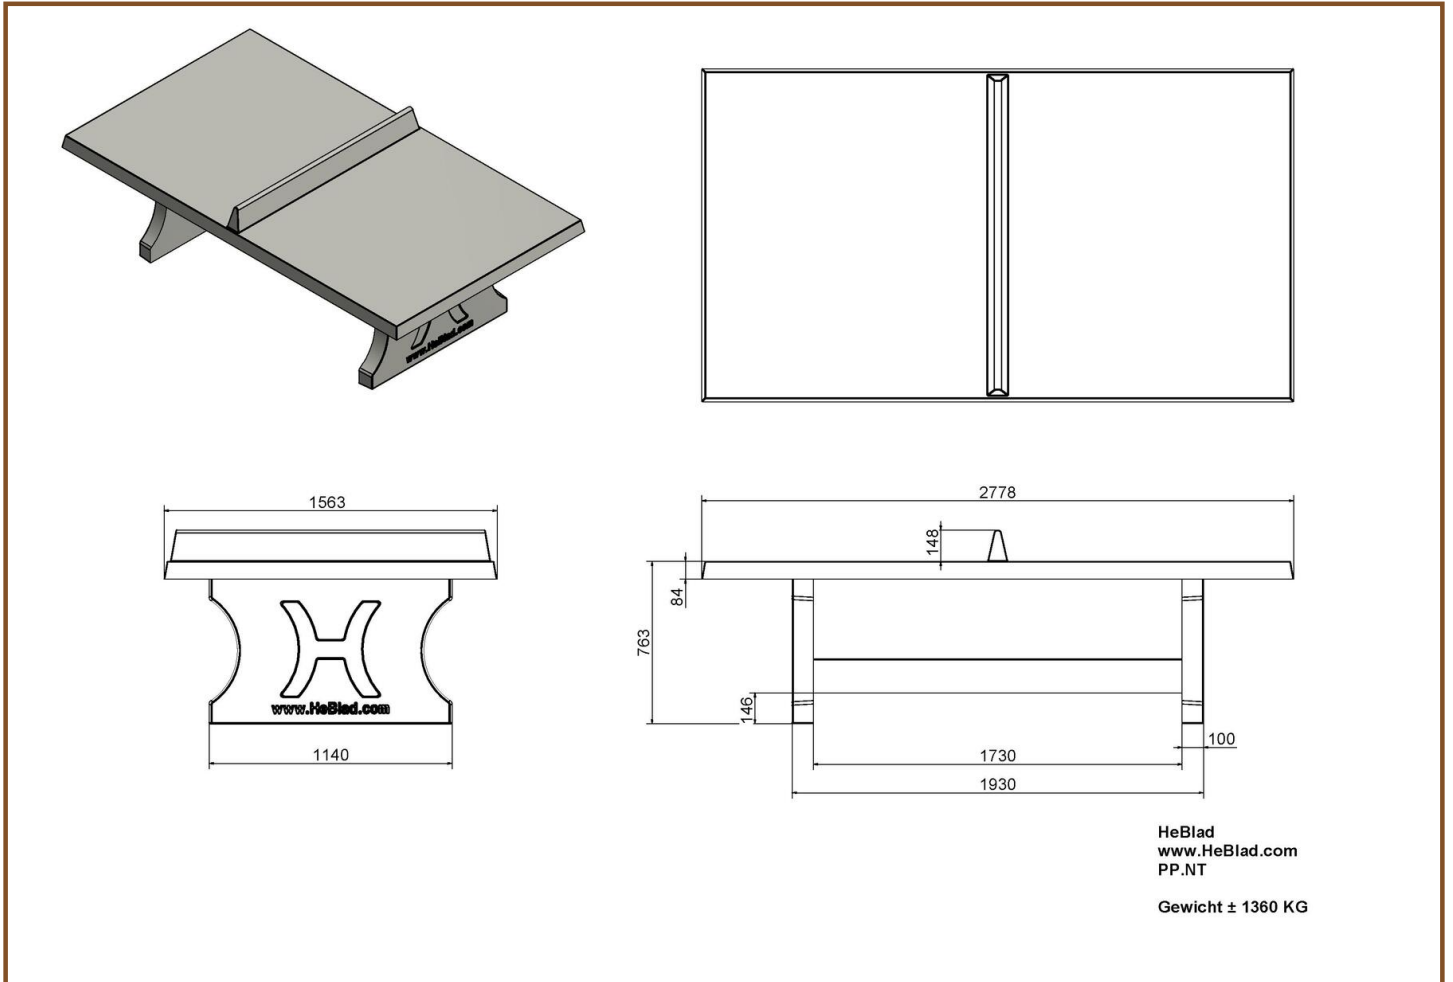

Specifications Ping-pong table in natural concrete

Product code	PP.NT	Height tabletop	76 cm
Colour	Natural concrete	Height of the net	14,75 cm
Dimensions tabletop	274 x 152 cm	Weight	1360 kg
Dimensions underside tabletop	278 x 156 cm	Distance legs	183 cm (center to center)
Tabletop thickness	8,4 cm		

Related products