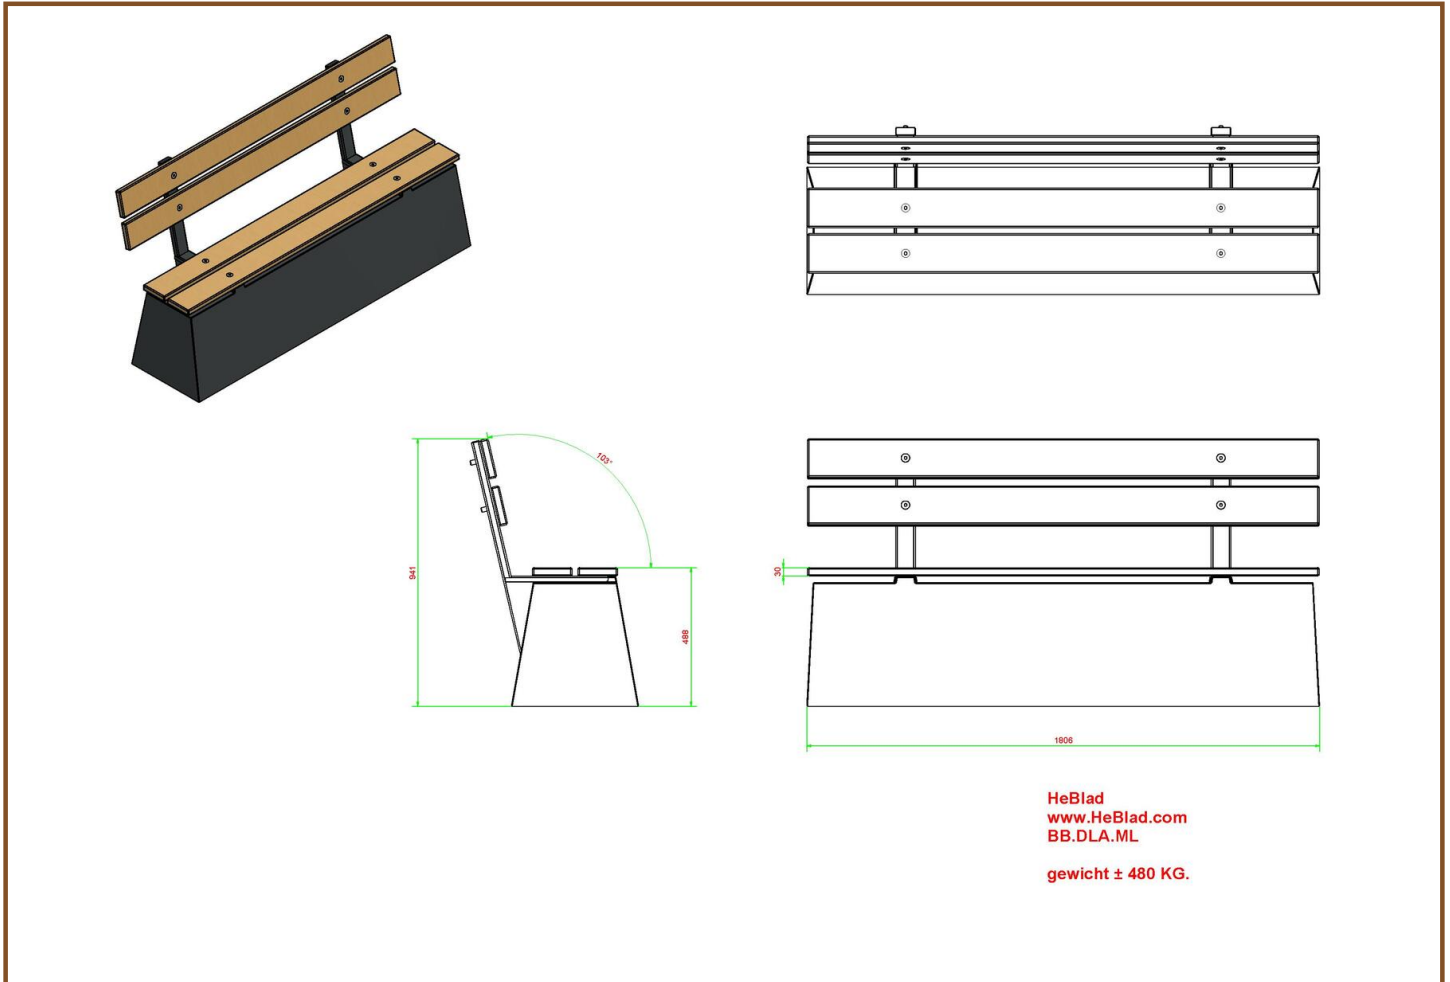

Specifications Concrete bench DeLuxe with backrest Anthracite

Product code	BB.DLA.ML	Seating corner	103 degrees
Colour	Anthracite lacquered, RAL 7017	Weight	480 kg
Dimensions (L X W)	180 x 45 cm	Material seat	Bamboo
Seat height	50 cm	Number of seats	4

Related products

Our products are delivered from our factory in the Netherlands.