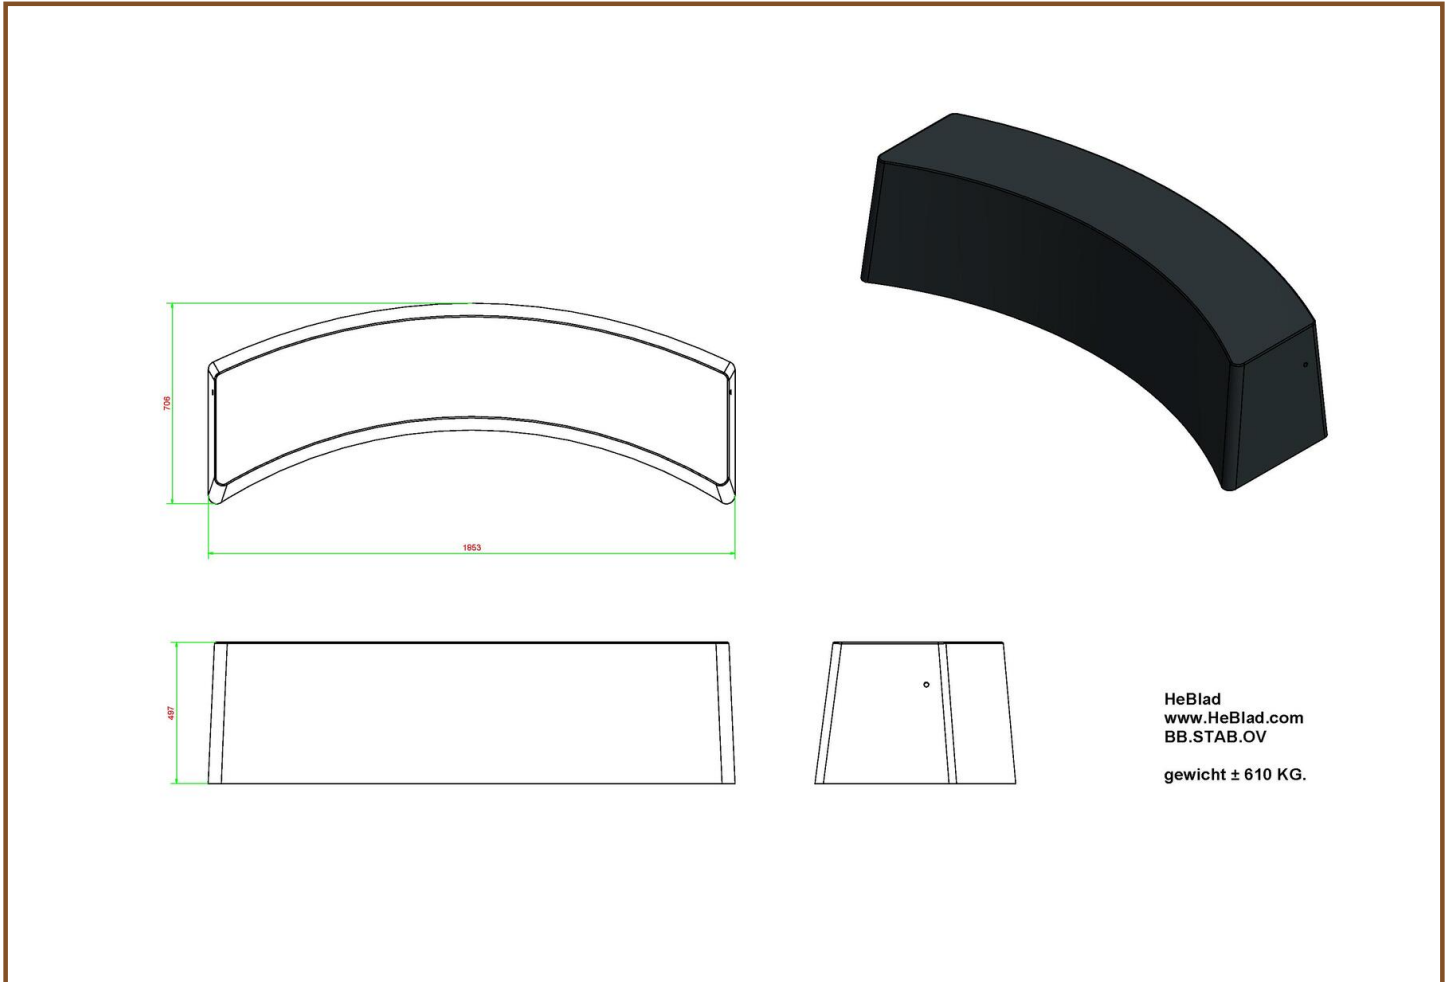

Specifications Bench standard oval anthracite-concrete

Product code	BB.STAB.OV	Weight	610 kg
Colour	Anthracite concrete	Material seat	Beton
Dimensions (L x W x H)	185 x 70 x 50 cm	Number of seats	4
Seat height	49.7 cm		

Related products