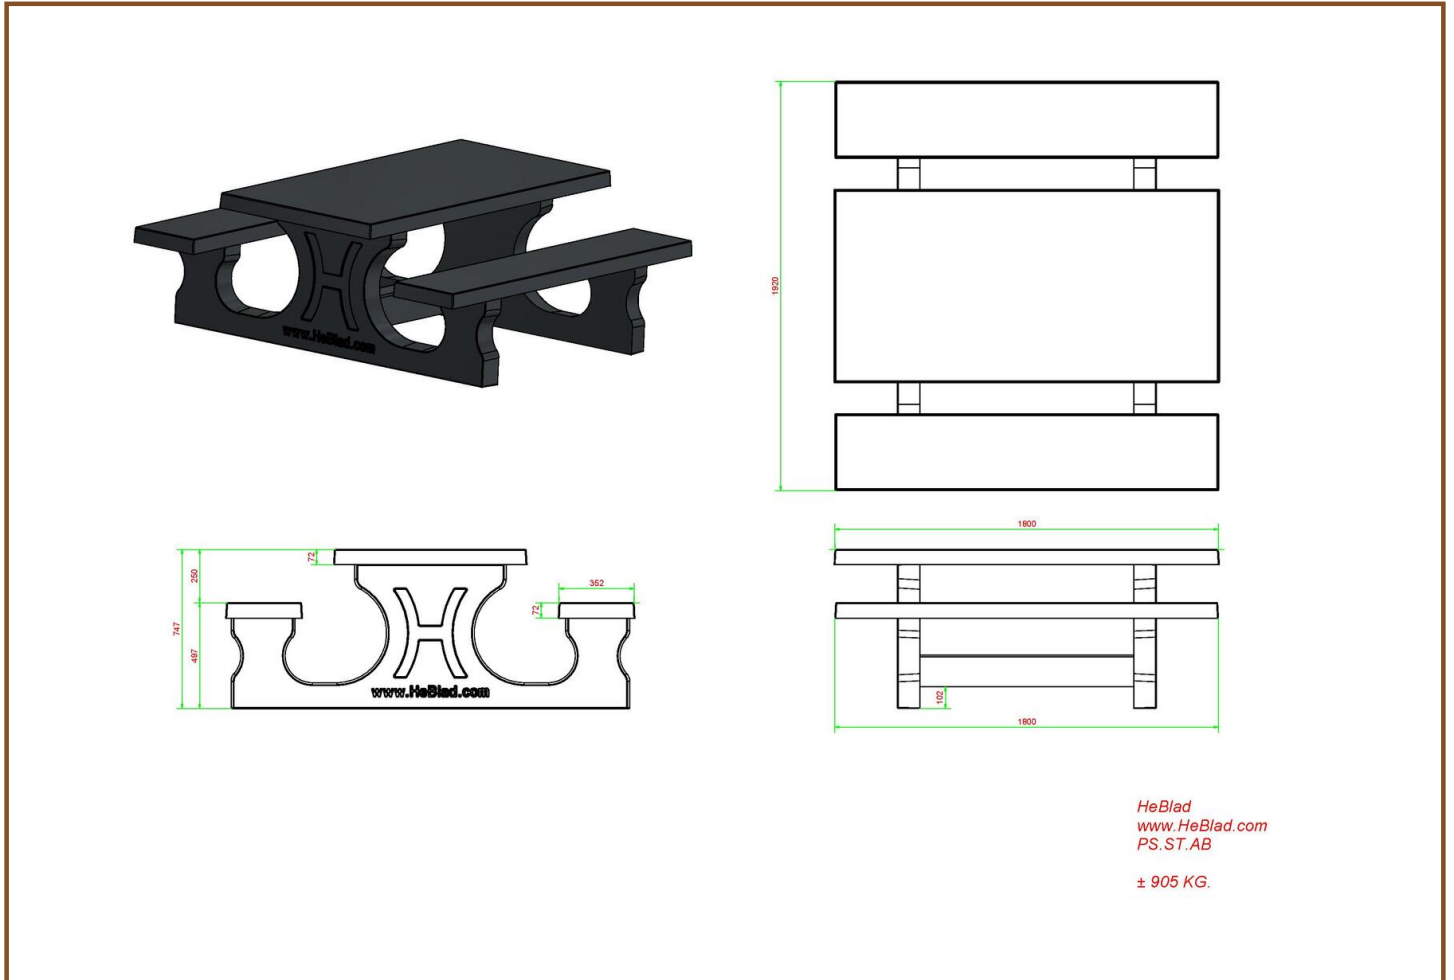

Specifications Picnic table Standard Anthracite-Concrete

Product code	PS.ST.AB	Tabletop thickness	7.2 cm
Colour	Anthracite concrete	Seat height	49.7 cm
Dimensions (L x W x H)	180 x 192 x 75 cm	Weight	905 kg
Dimensions tabletop (L x W)	180 x 90 cm	Material seat	Beton
Height tabletop	74.7 cm	Distance legs	111 cm (center to center)

Related products