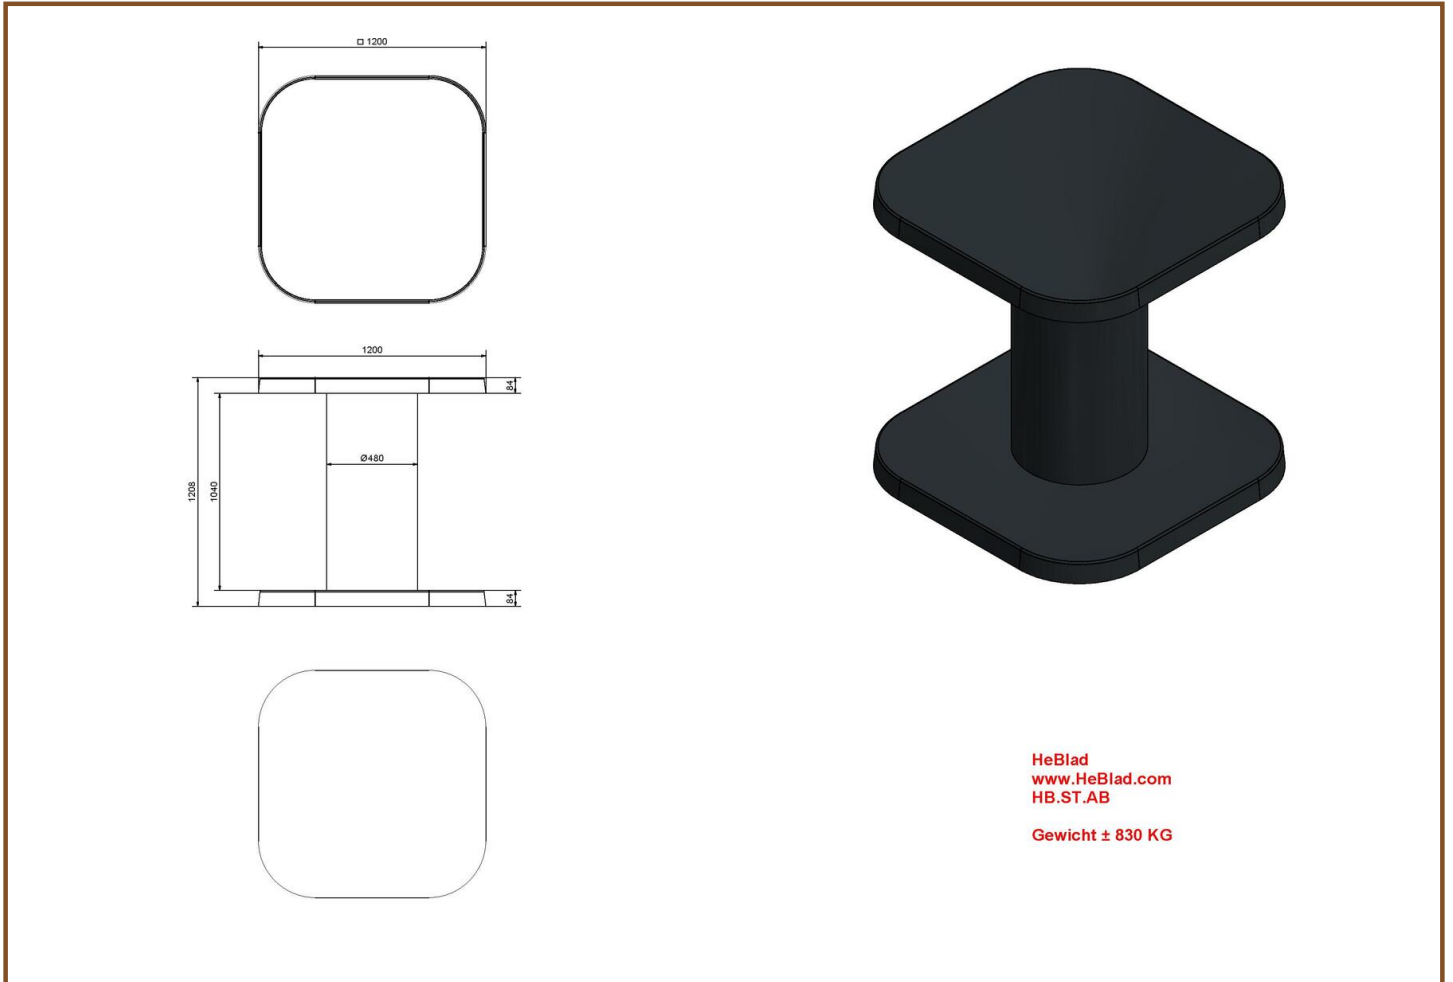

Our products are delivered from our factory in the Netherlands. 8 May 2024 - Prices subject to change

Specifications High Table Anthracite-Concrete

Product code	HB.ST.AB	Height tabletop	113 cm
Colour	Anthracite concrete	Tabletop thickness	8.4 cm
Dimensions (L x W x H)	120 x 120 x 113 cm	Weight	985 kg
Dimensions tabletop (L x W)	120 x 120 cm		