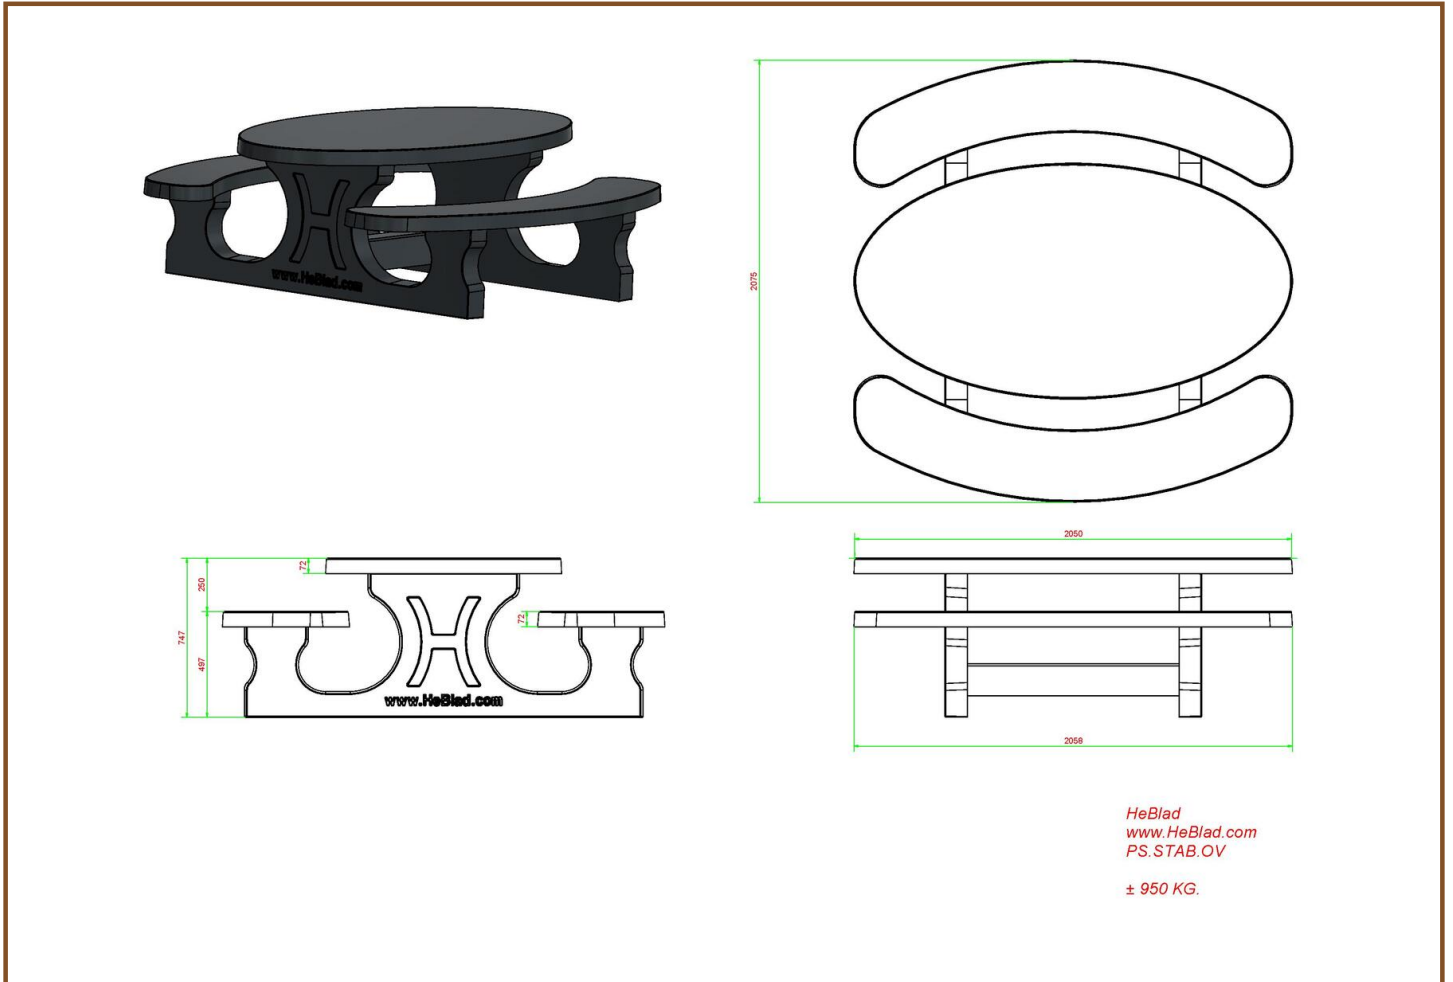

Our products are delivered from our factory in the Netherlands. 8 May 2024 - Prices subject to change

Specifications Picnic table Standard Oval Anthracite-Concrete

Product code	PS.STAB.OV	Tabletop thickness	7.2 cm
Colour	Anthracite concrete	Seat height	49.7 cm
Dimensions (L x W x H)	211 x 205 x 75 cm	Weight	950 kg
Dimensions tabletop (L x W)	205 x 110 cm	Material seat	Beton
Height tabletop	74.7 cm	Distance legs	110 cm (center to center)