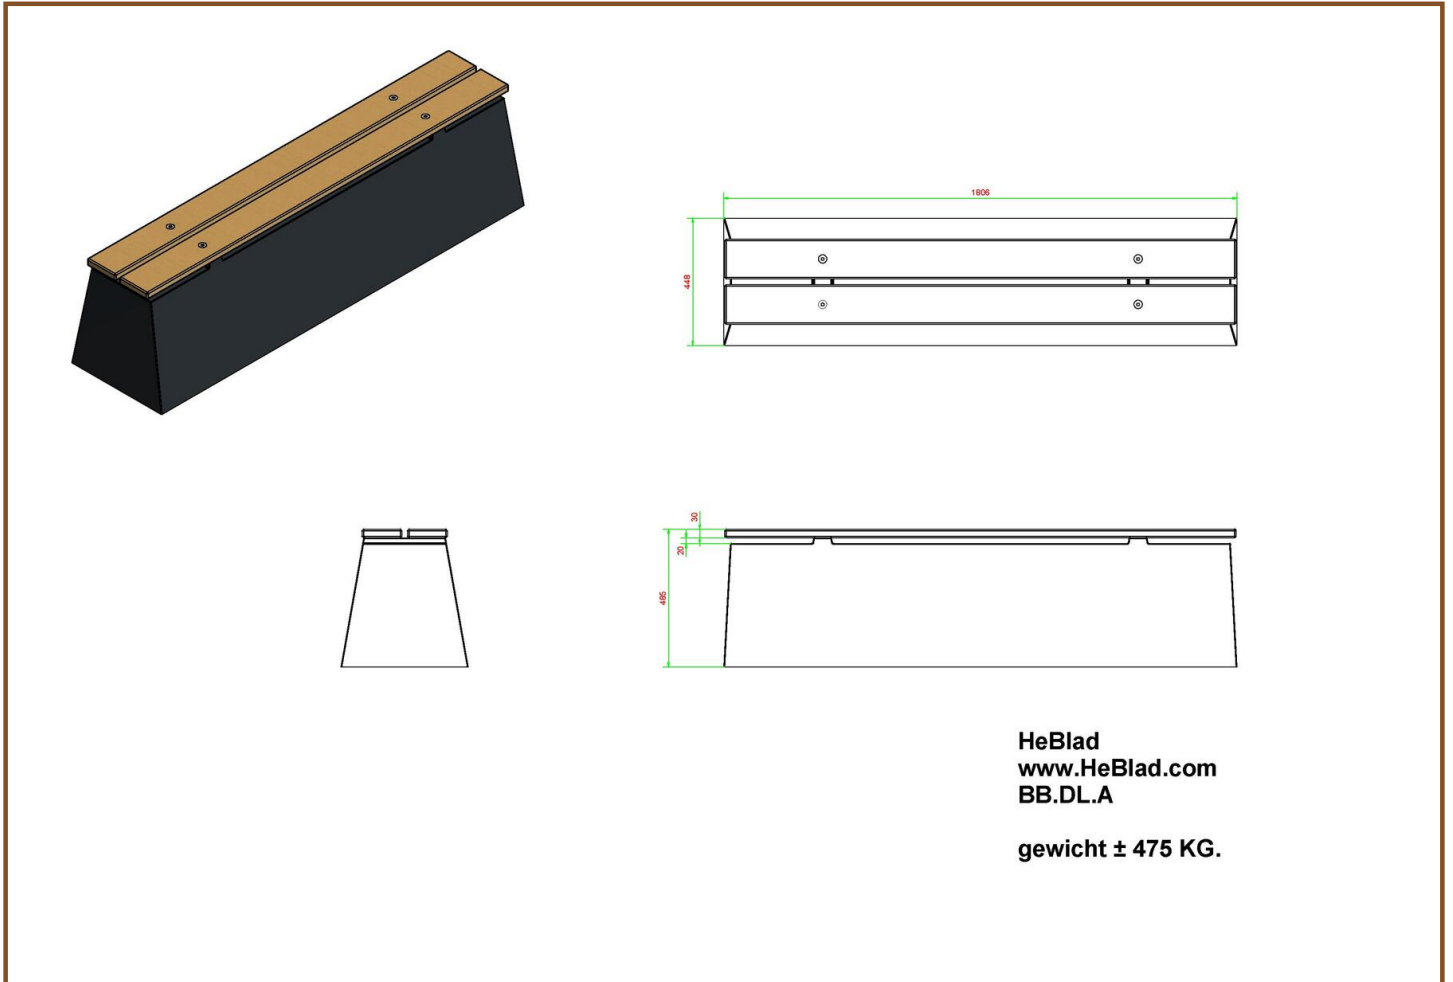

Our products are delivered from our factory in the Netherlands. 8 May 2024 - Prices subject to change

Specifications Concrete Bench DeLuxe Anthracite

Product code	BB.DL.A	Weight	475 kg
Colour	Anthracite lacquered, RAL 7016	Material seat	Bamboo
Dimensions (L x W x H)	180 x 45 x 50 cm	Number of seats	4
Seat height	50 cm		