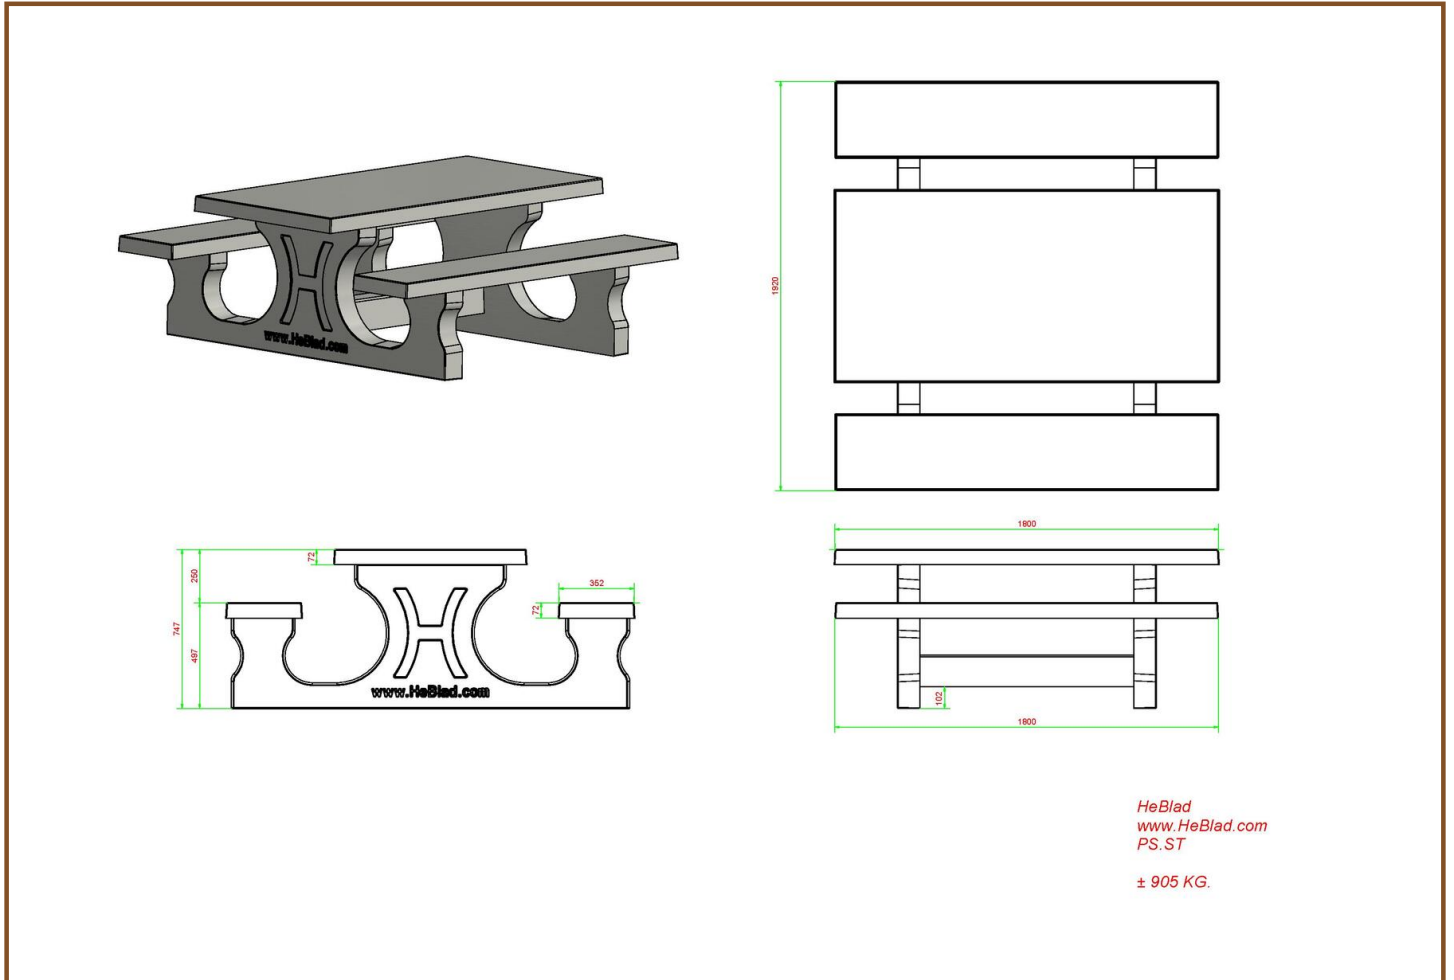

Specifications Picnic table Standard Natural Concrete

Product code	PS.ST	Tabletop thickness	7.2 cm
Colour	Natural concrete	Seat height	49.7 cm
Dimensions (L x W x H)	180 x 192 x 75 cm	Weight	905 kg
Dimensions tabletop (L x W)	180 x 90 cm	Material seat	Beton
Height tabletop	74.7 cm	Distance legs	111 cm (center to center)

Related products

Our products are delivered from our factory in the Netherlands.