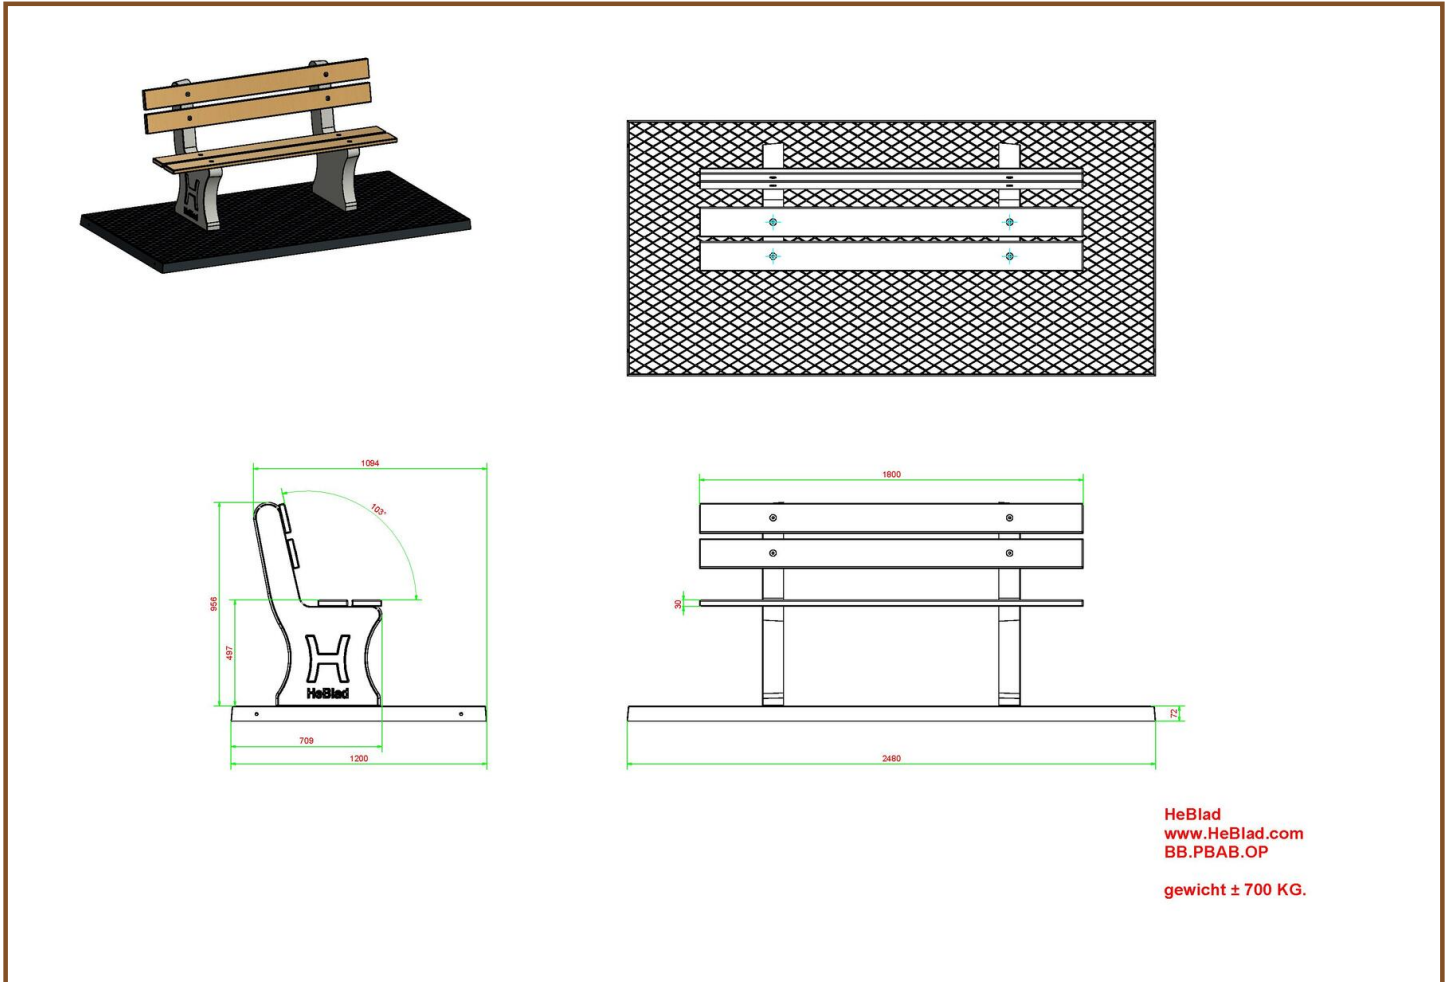

Specifications Park Bench with bottom plate Anthracite-Concrete

Product code	BB.PBAB.OP	Weight	650 kg
Colour	Anthracite concrete	Material seat	Bamboo
Dimensions (L X W)	248 x 120 cm	Number of seats	4
Seat height	50 cm	Thickness bottom plate	72 mm
Seating corner	103 degrees		

Related products

Our products are delivered from our factory in the Netherlands.