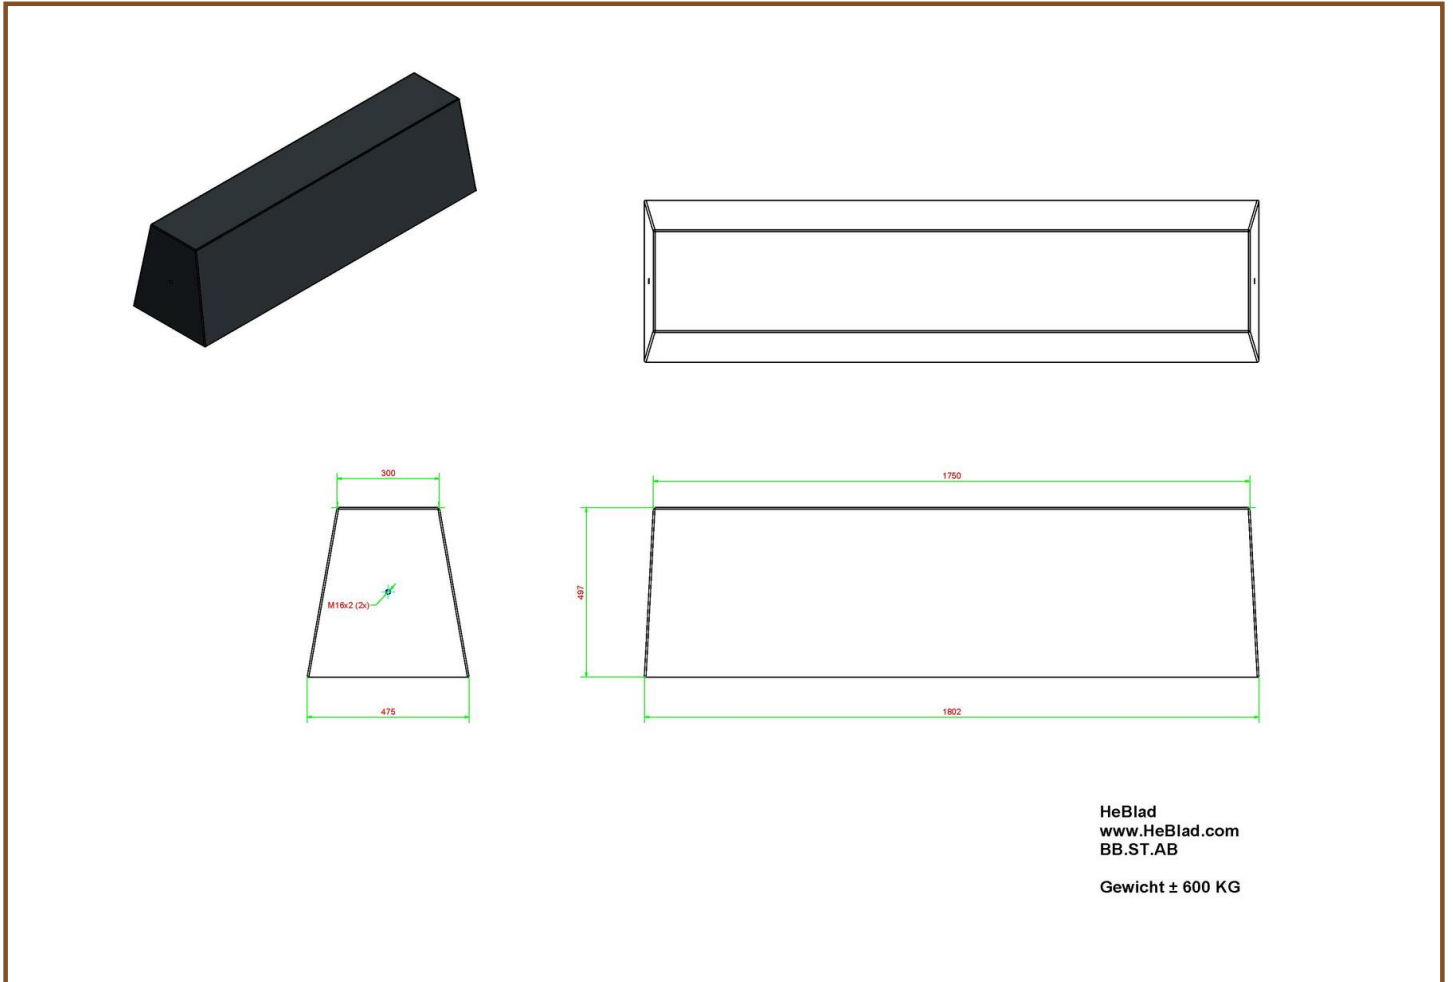

Specifications Bench Standard Anthracite-Concrete

Product code	BB.ST.AB	Seat height	49.7 cm
Colour	Anthracite concrete	Weight	600 kg
Dimensions total surface	180.2 x 47.5 cm	Material seat	Beton
Dimensions seat	175 x 30 cm	Number of seats	4

Our products are delivered from our factory in the Netherlands.