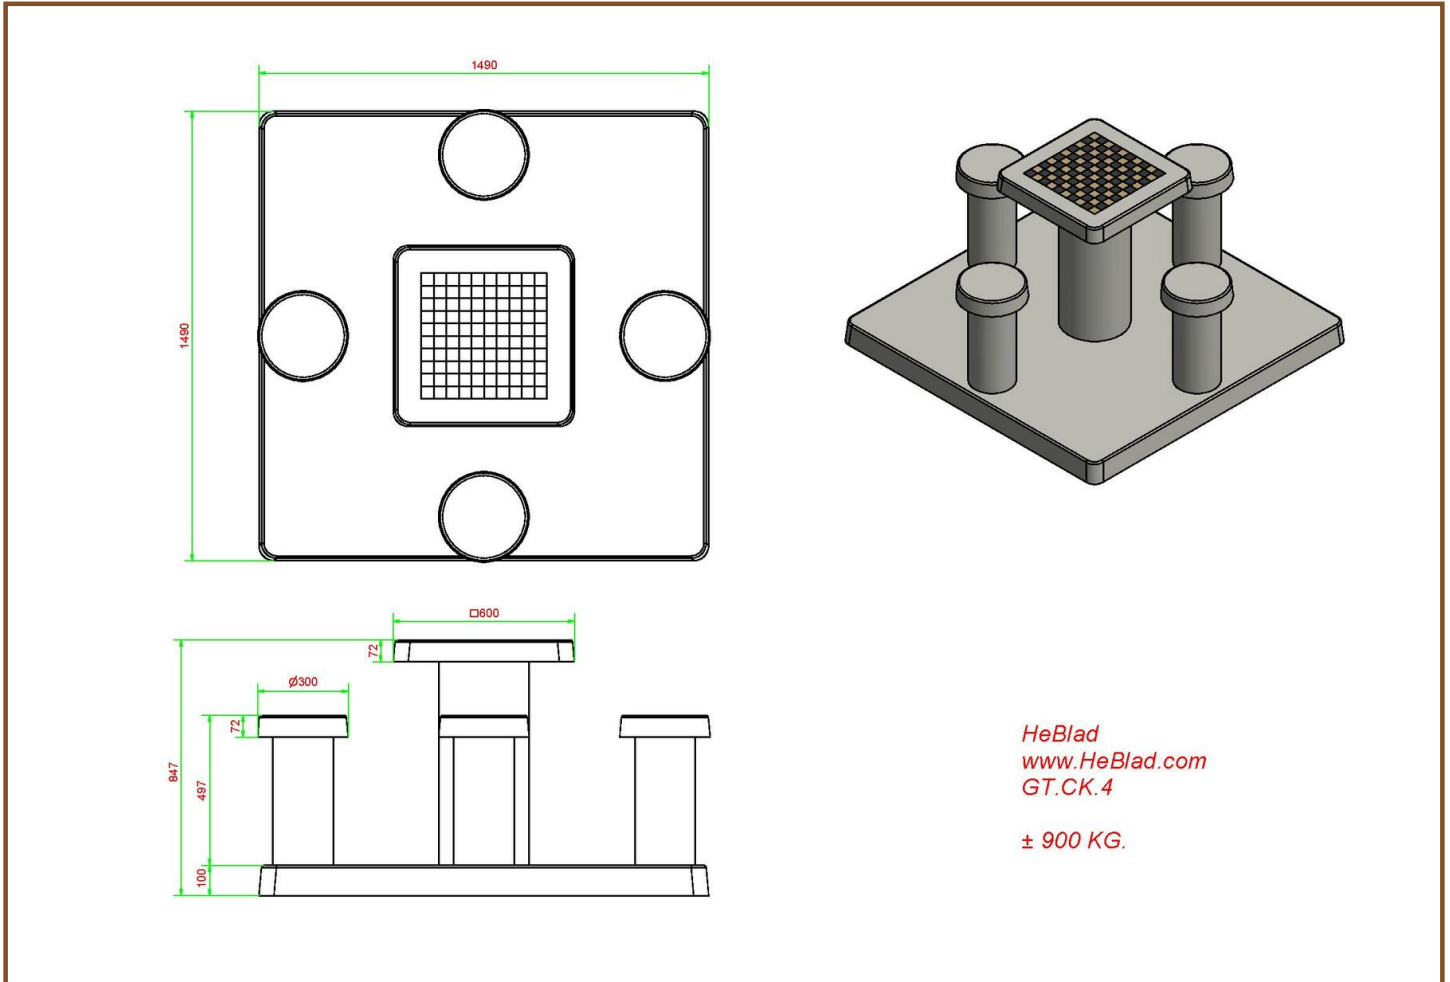

Specifications Checkers/Drafts Table Natural Concrete (4P)

Product code	GT.CK.4	Dimensions tabletop	60 x 60 cm
Colour	Natural concrete	Tabletop thickness	7,2 cm
Dimensions (L X W)	149 x 149 cm	Weight	750 kg
Height tabletop	75 cm	Thickness bottom plate	10 cm
Seat height	50 cm		

Related products

Our products are delivered from our factory in the Netherlands.