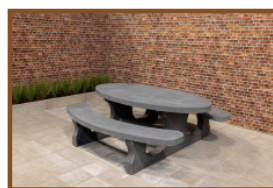

PS.STAB.OV