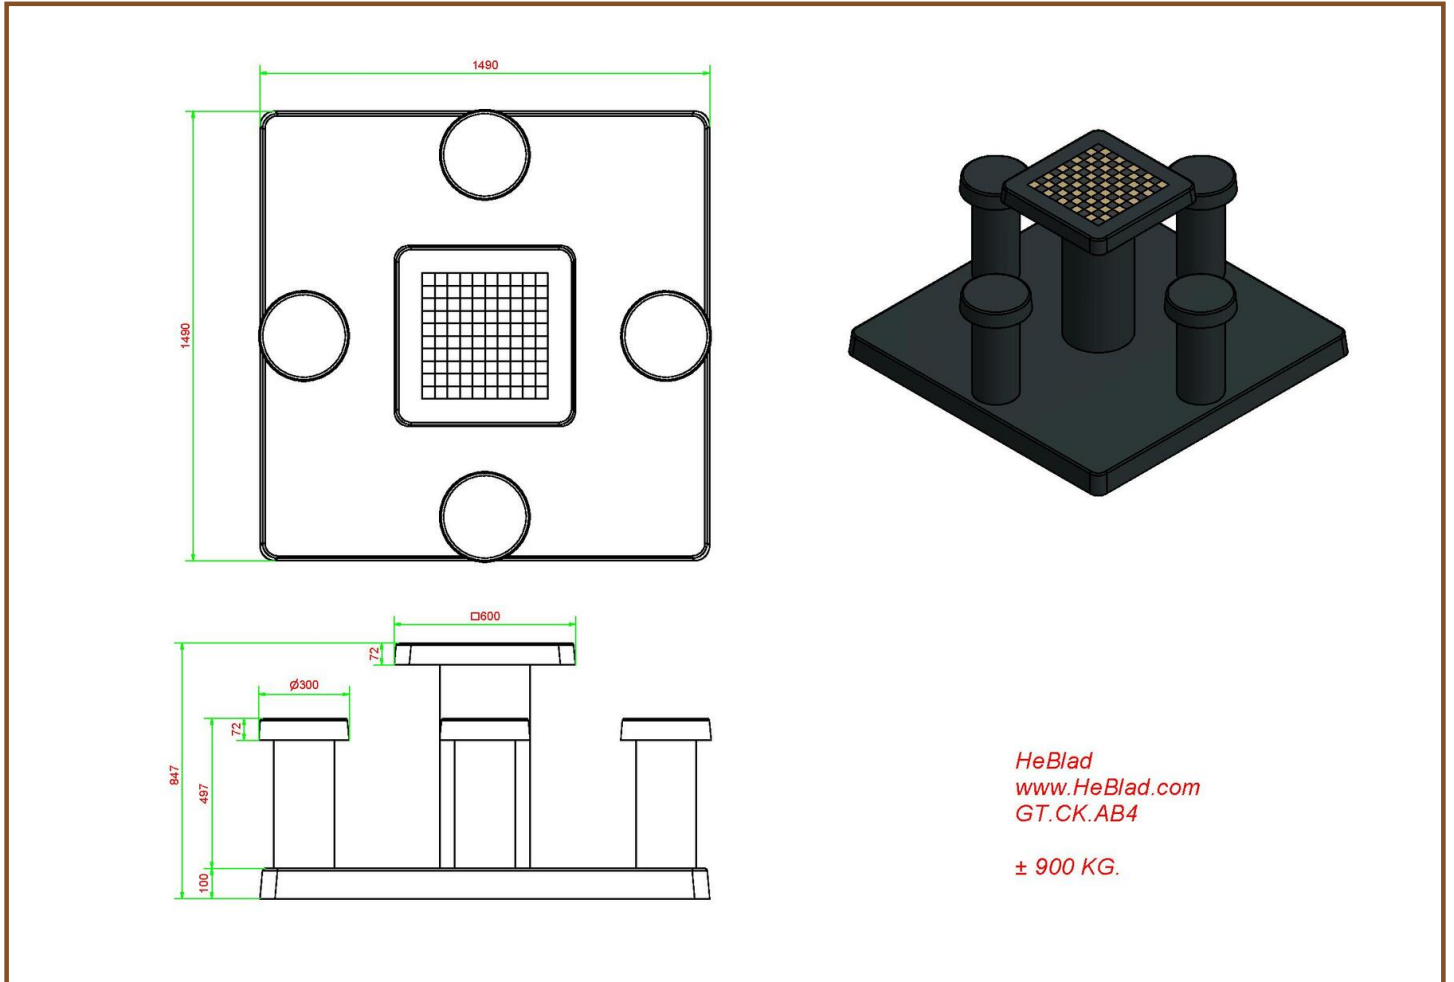

Specifications Checkers/Drafts Table Anthracite-Concrete (4P)

Product code	GT.CK.AB4	Dimensions tabletop	60 x 60 cm
Colour	Anthracite concrete	Tabletop thickness	7,2 cm
Dimensions (L X W)	149 x 149 cm	Weight	900 kg
Height tabletop	75 cm	Thickness bottom plate	10 cm
Seat height	50 cm		

Related products