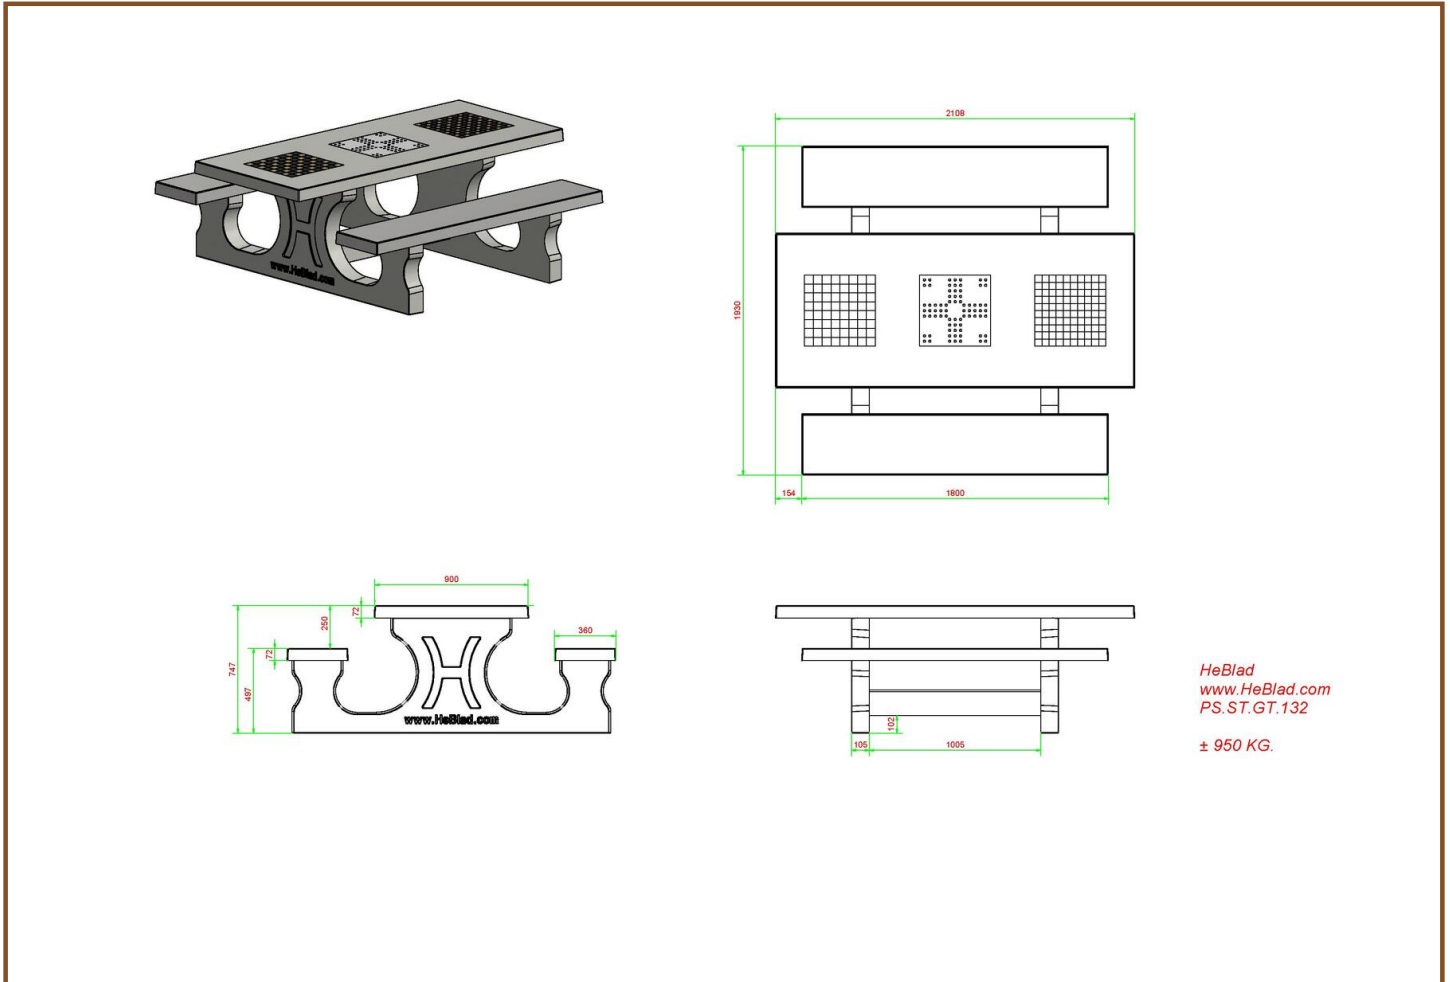

HeBlad
www.HeBlad.com
PS.ST.GT.132
± 950 KG.

Specifications Multi Gaming table (1-3-2) Standard

Product code	PS.ST.GT.132	Tabletop thickness	7,2 cm
Colour	Natural concrete	Seat height	49,7 cm
Dimensions (L x W x H)	210 x 187 x 75 cm	Number of seats	950 kg
Dimensions tabletop (L x W)	210 x 90 cm	Material seat	Beton
Height tabletop	74,7 cm	Distance legs	111 cm (center to center)

Our products are delivered from our factory in the Netherlands.