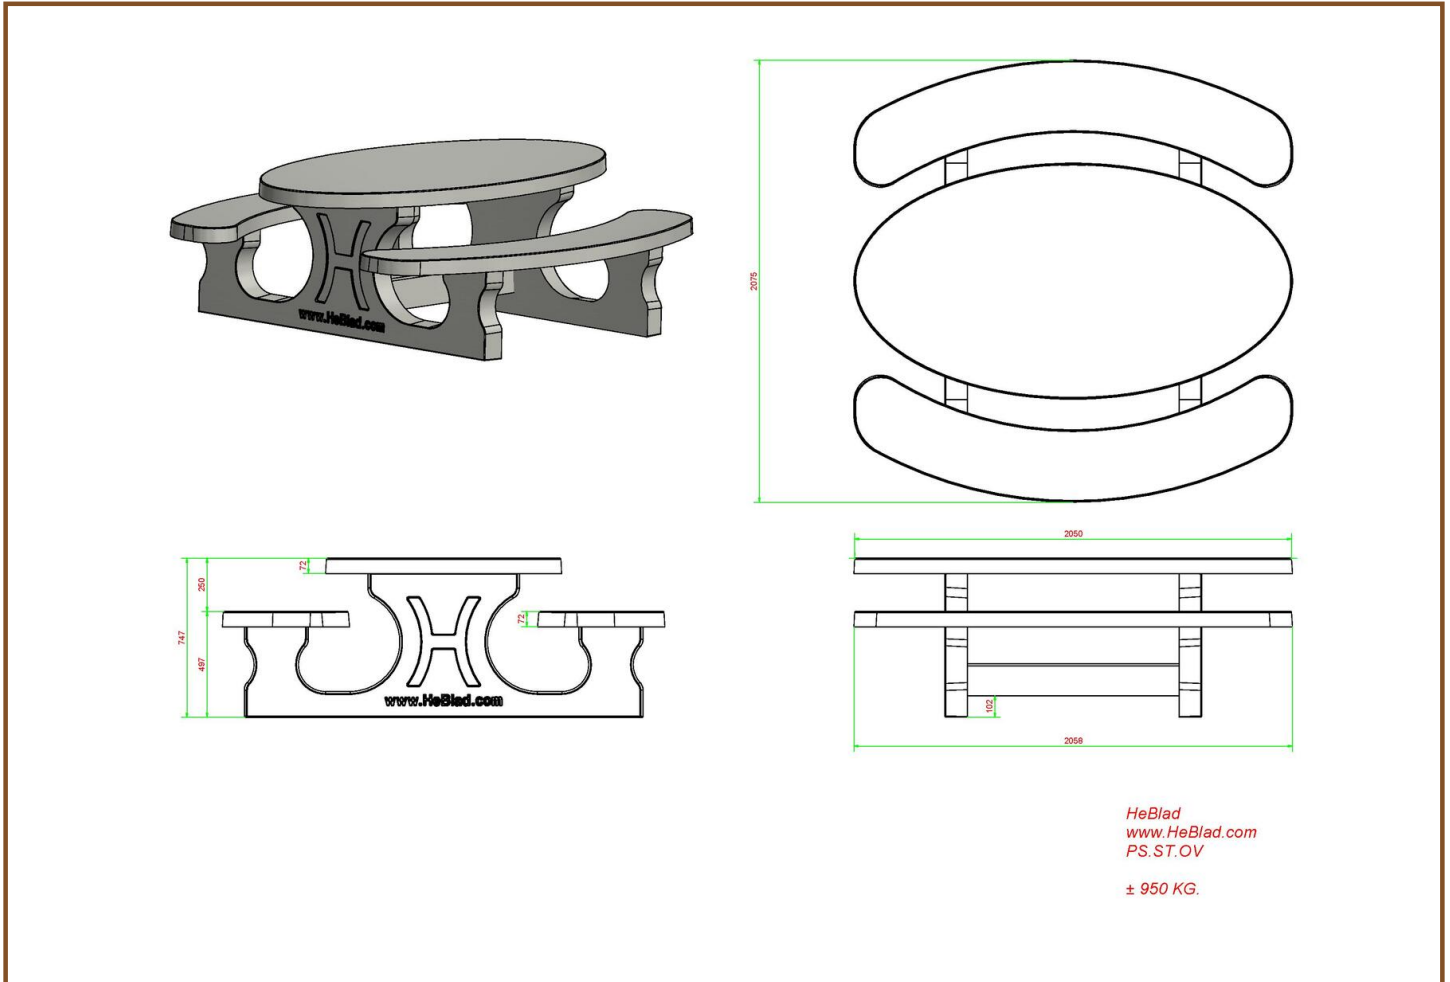

Specifications Picnic table Standard Oval Natural Concrete

Product code	PS.ST.OV	Tabletop thickness	7.2 cm
Colour	Natural concrete	Seat height	49.7 cm
Dimensions (L x W x H)	211 x 205 x 75 cm	Weight	950 kg
Dimensions tabletop (L x W)	205 x 110 cm	Material seat	Beton
Height tabletop	74.7 cm	Distance legs	110 cm (center to center)

Related products

Our products are delivered from our factory in the Netherlands.