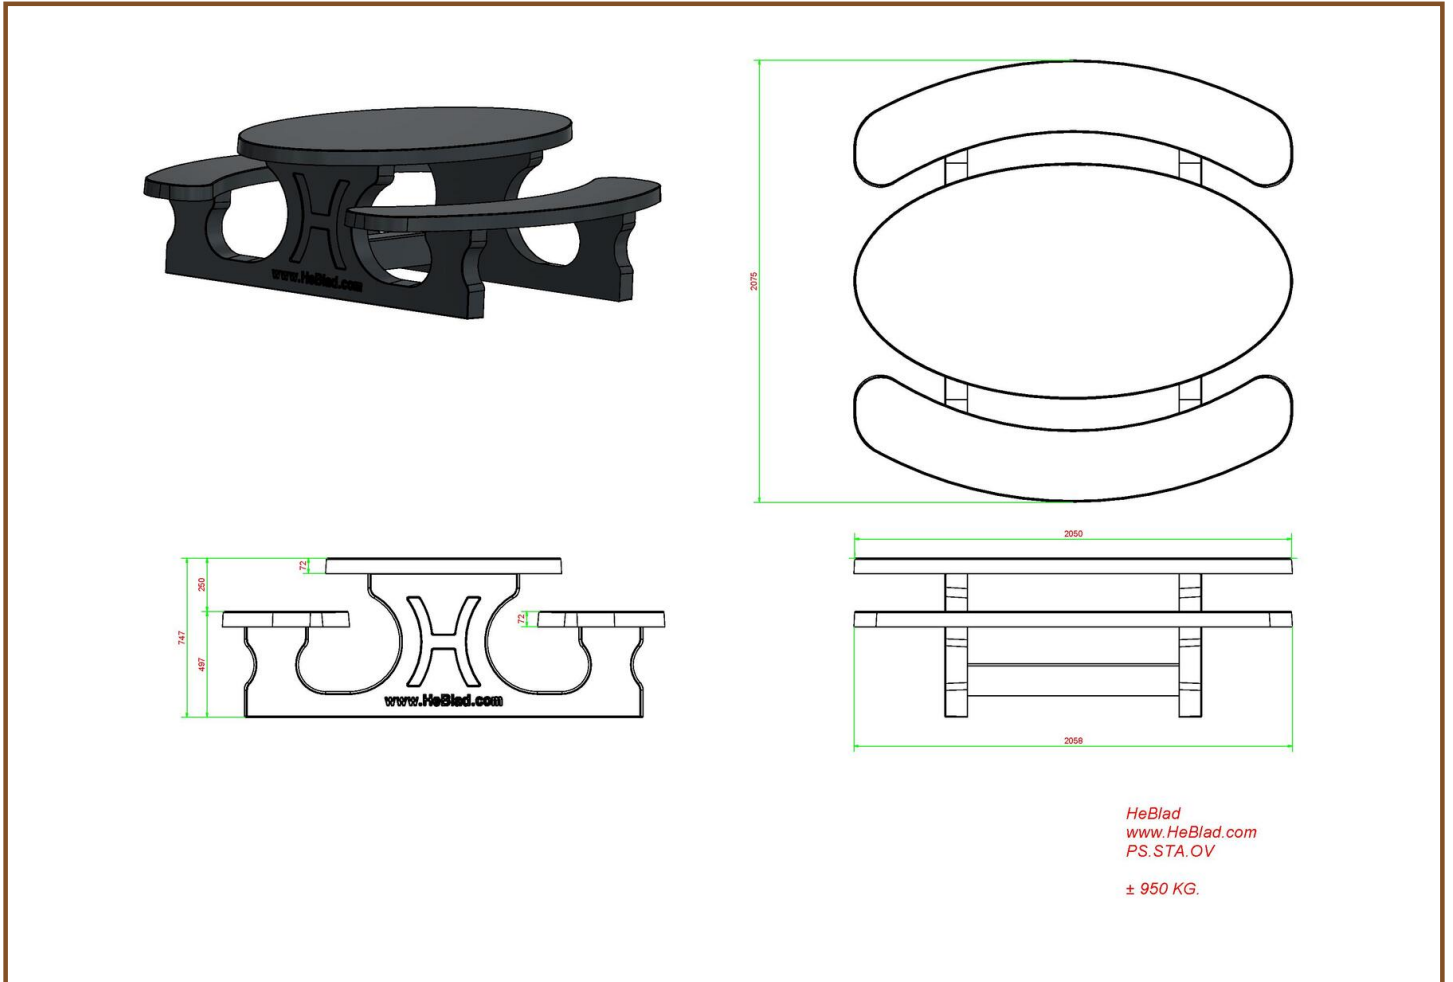

Specifications Concrete Picnic table Standard Oval Anthracite

Product code	PS.STA.OV	Tabletop thickness	7.2 cm
Colour	Anthracite lacquered, RAL 7016	Seat height	49.7 cm
Dimensions (L x W x H)	211 x 205 x 75 cm	Weight	950 kg
Dimensions tabletop (L x W)	205 x 110 cm	Material seat	Beton
Height tabletop	74.7 cm	Distance legs	110 cm (center to center)

Related products

Our products are delivered from our factory in the Netherlands.