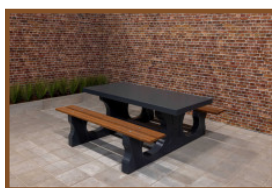

Specifications Picnic table DeLuxe Oval Anthracite-Concrete

Product code	PS.DLAB.OV	Tabletop thickness	7.2 cm
Colour	Anthracite concrete	Seat height	49.7 cm
Dimensions (L x W x H)	211 x 205 x 75 cm	Weight	750 kg
Dimensions tabletop (L x W)	205 x 110 cm	Material seat	Bamboo
Height tabletop	74.7 cm	Distance legs	110 cm (center to center)

Related products

PS.DL.A

Our products are delivered from our factory in the Netherlands.