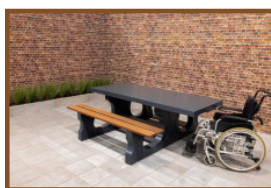

Specifications Picnic table DeLuxe Natural Concrete Wheelchair accessible

Product code	PS.DL.RT	Tabletop thickness	7.2 cm
Colour	Natural concrete	Seat height	52.7 cm
Dimensions (L x W x H)	210 x 187 x 78 cm	Weight	790 kg
Dimensions tabletop (L x W)	210 x 90 cm	Material seat	Bamboo
Height tabletop	77.7 cm	Distance legs	111 cm (center to center)

Related products

PS.DLA.RT

Our products are delivered from our factory in the Netherlands.