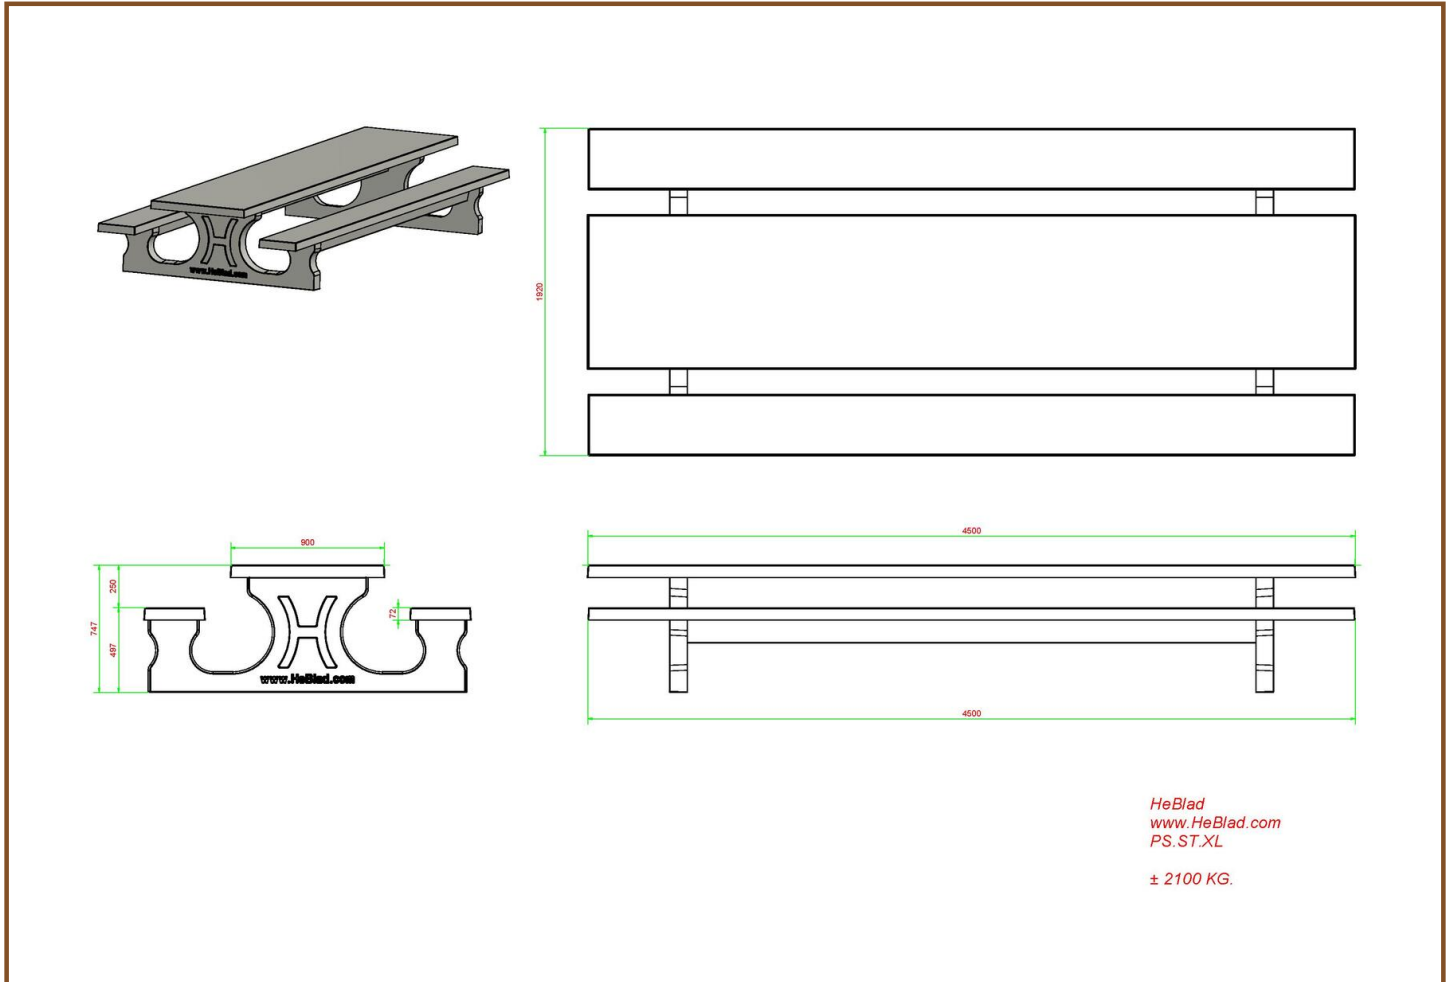

Our products are delivered from our factory in the Netherlands. 8 May 2024 - Prices subject to change

Specifications Picnic table Standard XL Natural Concrete

Product code	PS.ST.XL	Tabletop thickness	7.2 cm
Colour	Natural concrete	Seat height	49.7 cm
Dimensions (L x W x H)	450 x 192 x 75 cm	Weight	2100 kg
Dimensions tabletop (L x W)	450 x 90 cm	Material seat	Beton
Height tabletop	74.7 cm	Distance legs	354,5 cm (center to center)