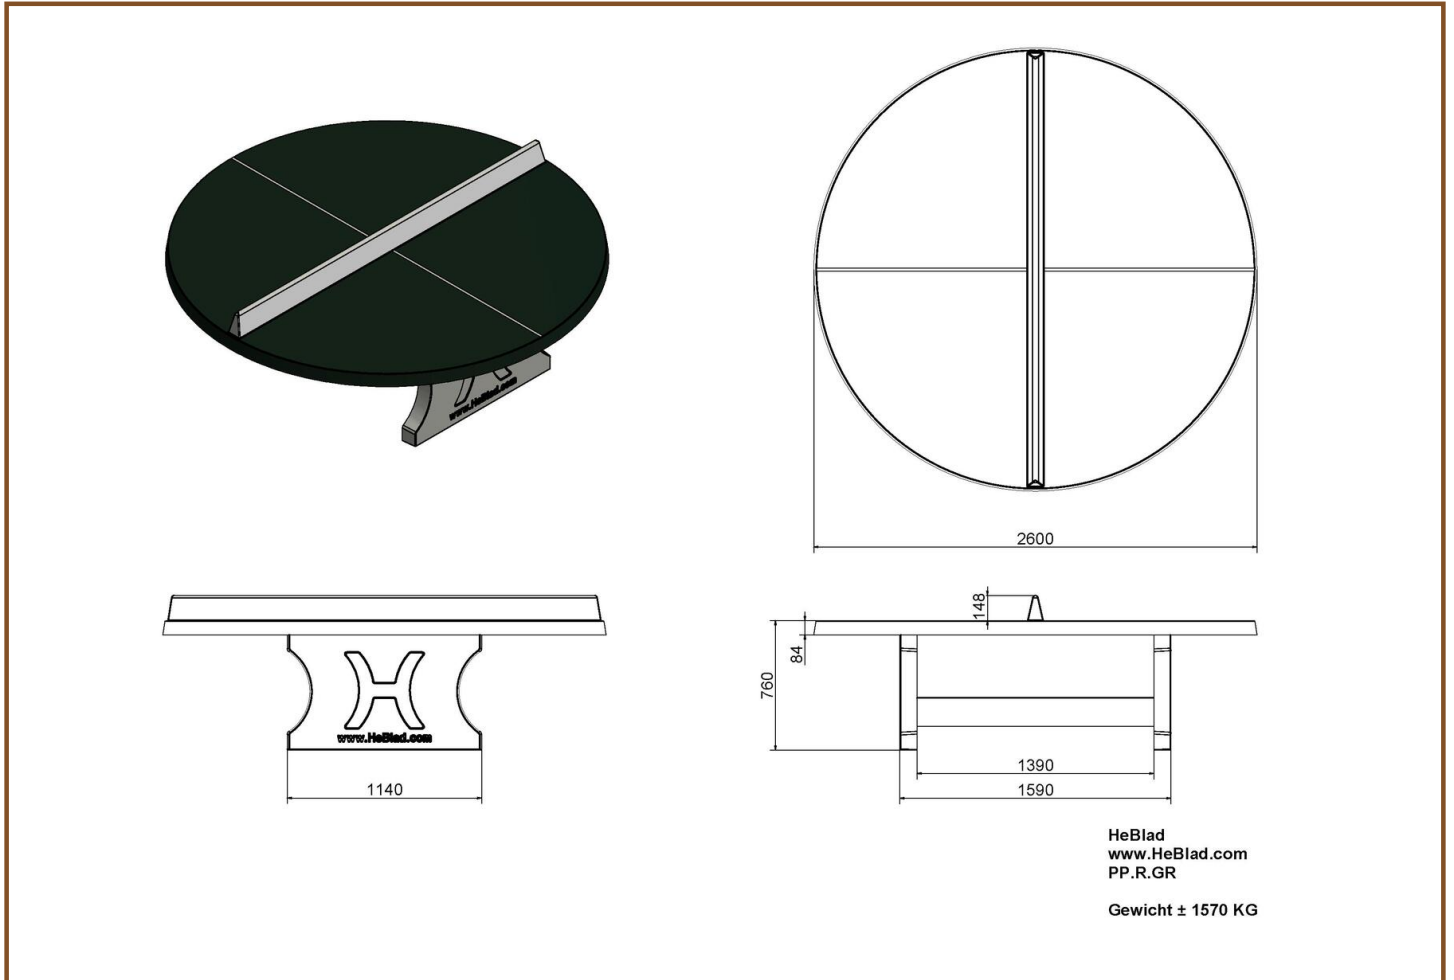

Specifications Concrete Ping-pong table green, round

Product code	PP.R.GR	Height tabletop	76 cm
Colour	Groen - RAL 6009	Height of the net	14,75 cm
Dimensions tabletop	∅ 260 cm	Weight	1570 kg
Dimensions underside tabletop	∅ 264 cm	Distance legs	149 cm (center to center)
Tabletop thickness	8,4 cm		

Related products

Our products are delivered from our factory in the Netherlands.