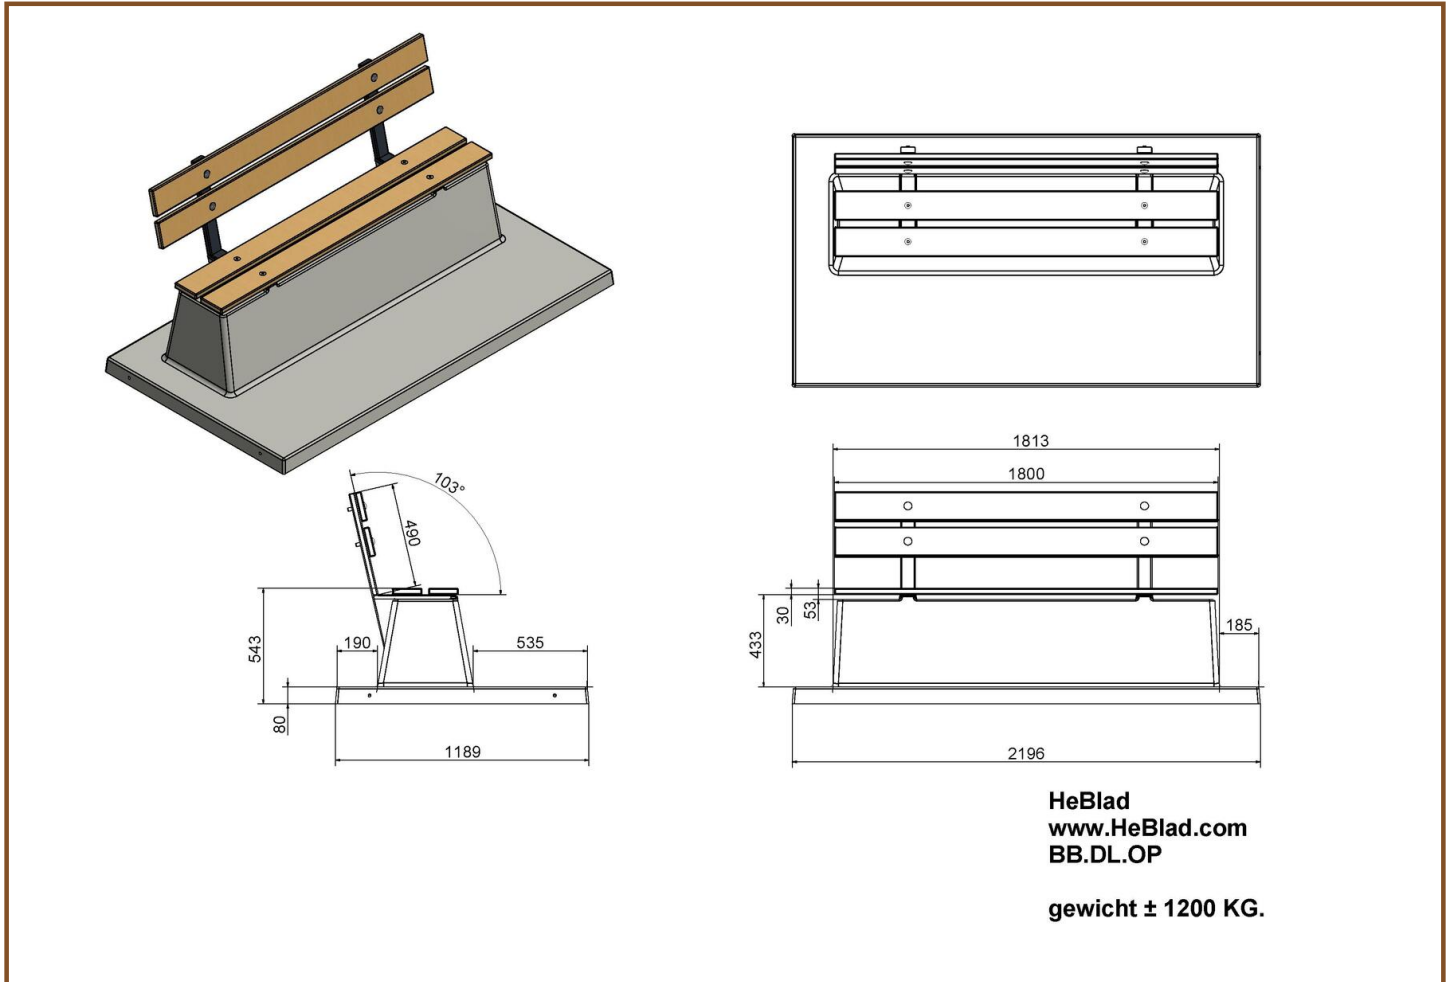

Specifications Bench DeLuxe with bottom plate and backrest Naural Concrete

Product code	BB.DL.OP	Seating corner	103 degrees
Colour	Natural concrete	Weight	1200 kg
Dimensions (L X W)	220 x 120 cm	Material seat	Bamboo
Seat height	47,5 cm	Number of seats	4

Related products

Our products are delivered from our factory in the Netherlands.