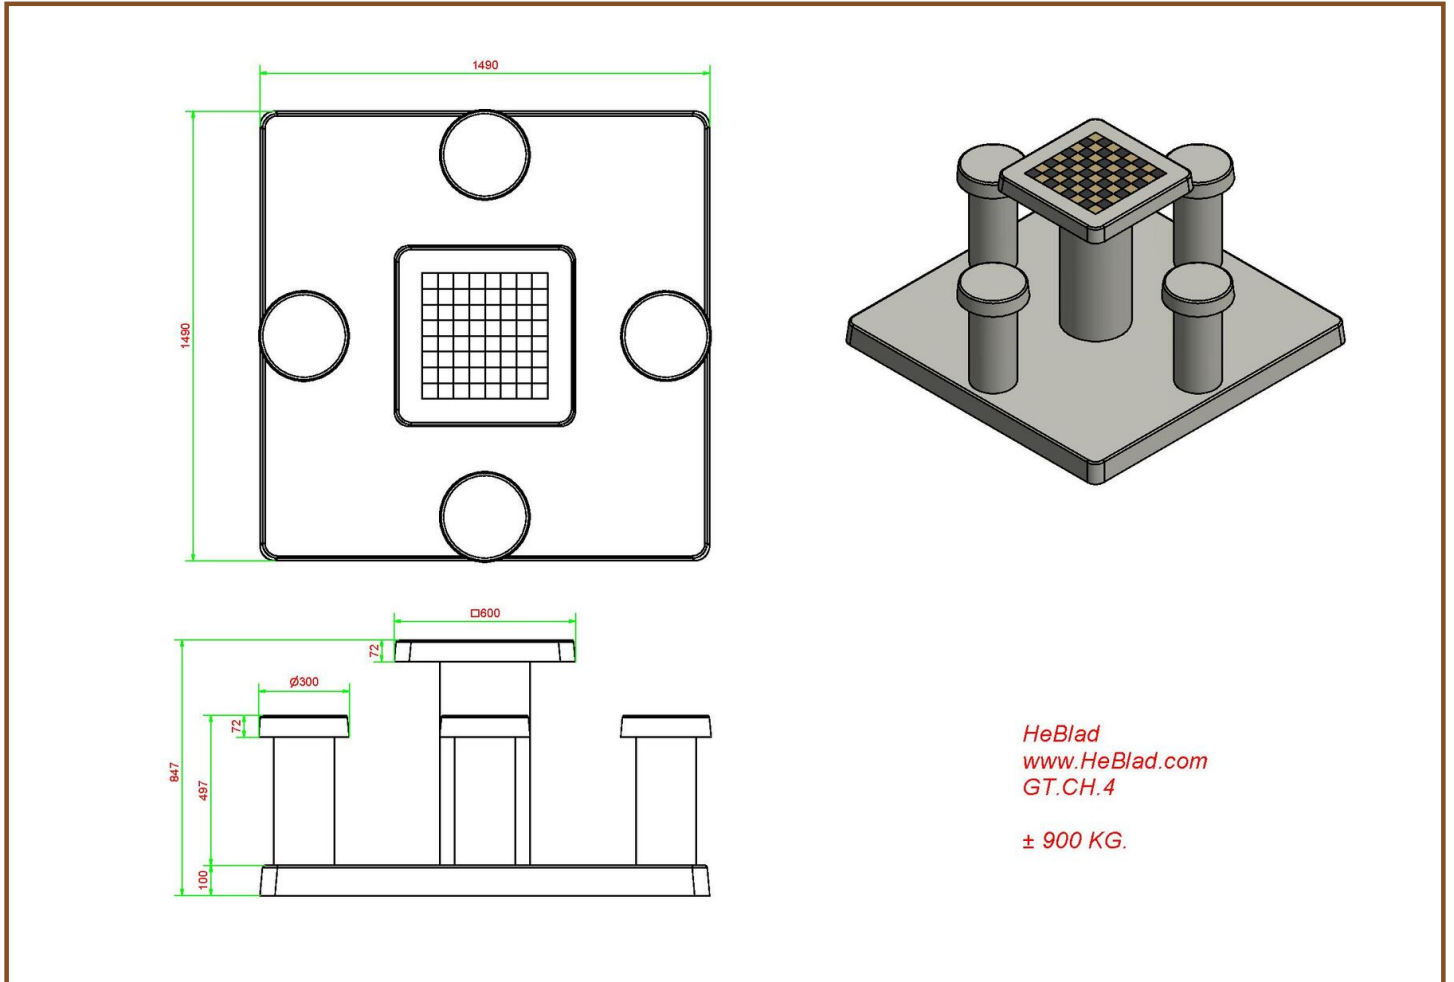

Specifications Chess Table Natural Concrete (4P)

Product code	GT.CH.4	Dimensions tabletop	60 x 60 cm
Colour	Natural concrete	Tabletop thickness	7,2 cm
Dimensions (L X W)	149 x 149 cm	Weight	900 kg
Height tabletop	75 cm	Thickness bottom plate	10 cm
Seat height	50 cm		

Related products

Our products are delivered from our factory in the Netherlands.