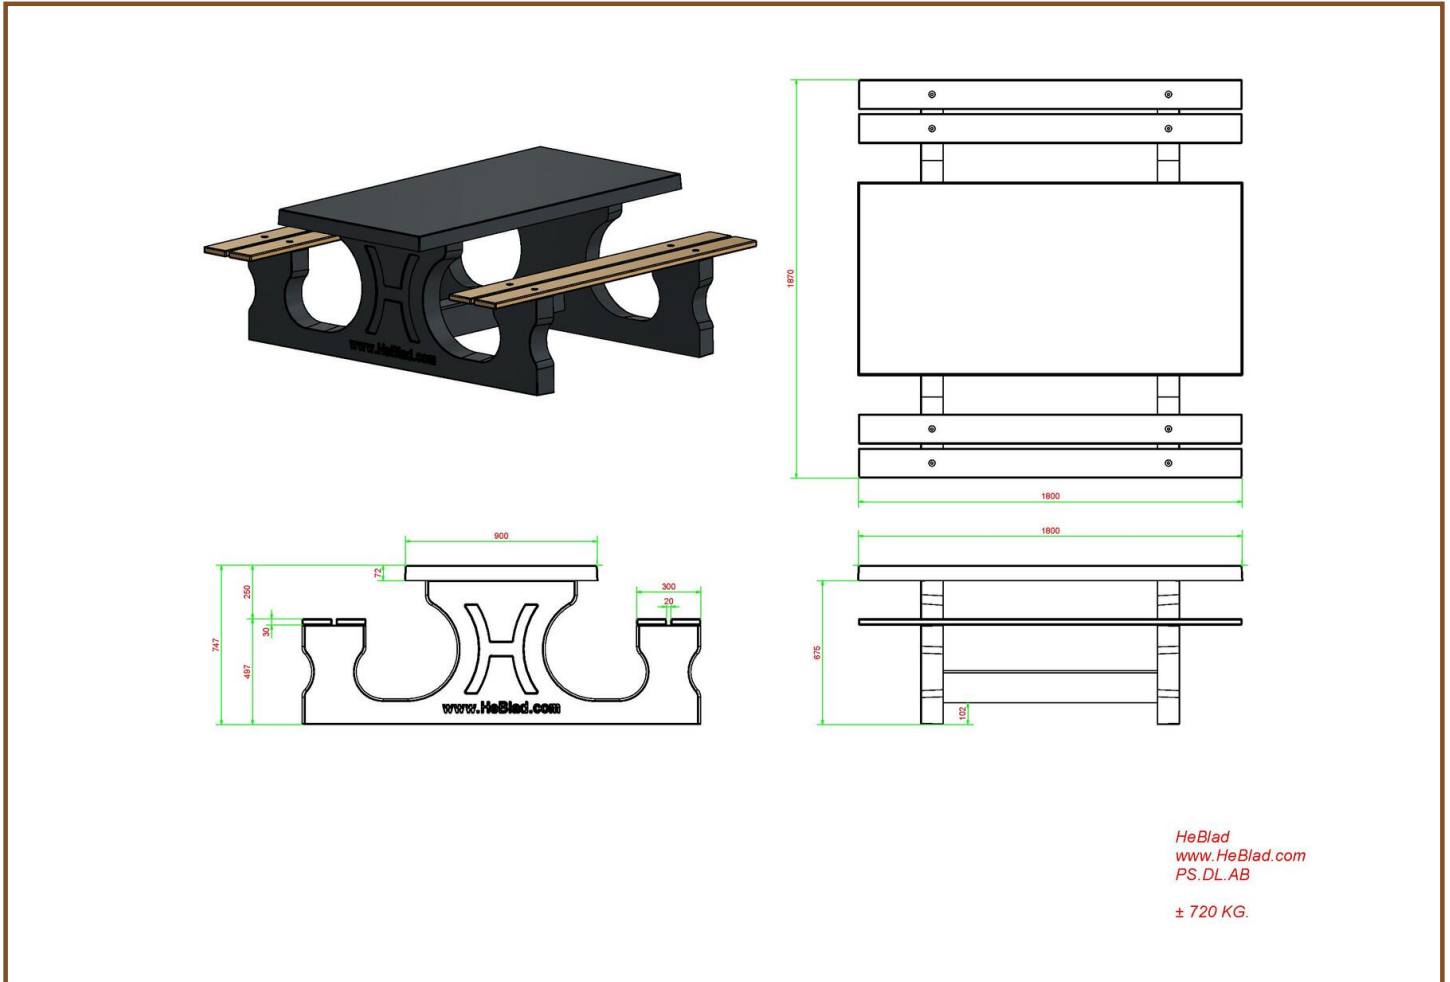

Specifications Picnic table DeLuxe Anthracite-Concrete

Product code	PS.DL.AB	Tabletop thickness	7.2 cm
Colour	Anthracite concrete	Seat height	49.7 cm
Dimensions (L x W x H)	180 x 187 x 75 cm	Weight	720 kg
Dimensions tabletop (L x W)	180 x 90 cm	Material seat	Bamboo
Height tabletop	74.7 cm	Distance legs	111 cm (center to center)

Related products