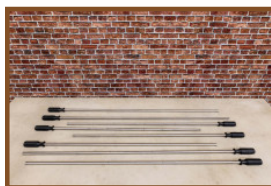

Specifications Eyeprotectors set of 8 pieces.

Product code

HB.FB.Eye.set8

Related products

HB.FB.6White

HB.FB.Rodset

HB.FBSC.Yellow

HB.FB.DOLL.Purp