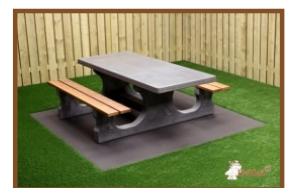

PS.DLAB.RT

Our products are delivered from our factory in the Netherlands.