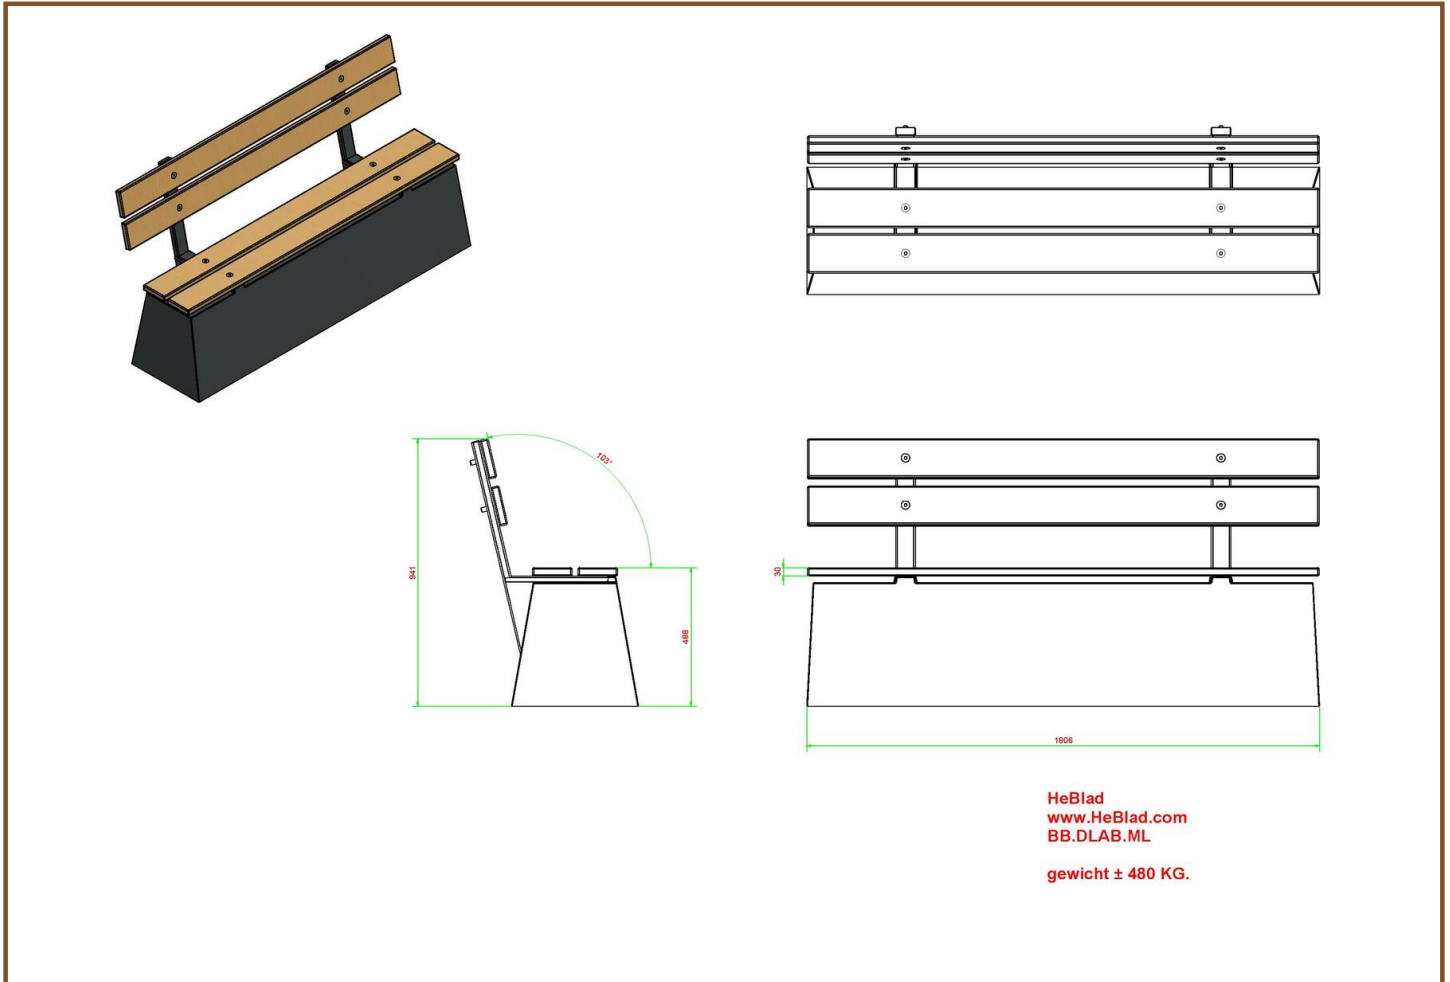

## Specifications Bench DeLuxe with backrest Anthracite-Concrete

Product code	BB.DLAB.ML	Seating corner	103 degrees
Colour	Anthracite concrete	Weight	480 kg
Dimensions (L X W)	180 x 45 cm	Material seat	Bamboo
Seat height	50 cm	Number of seats	4