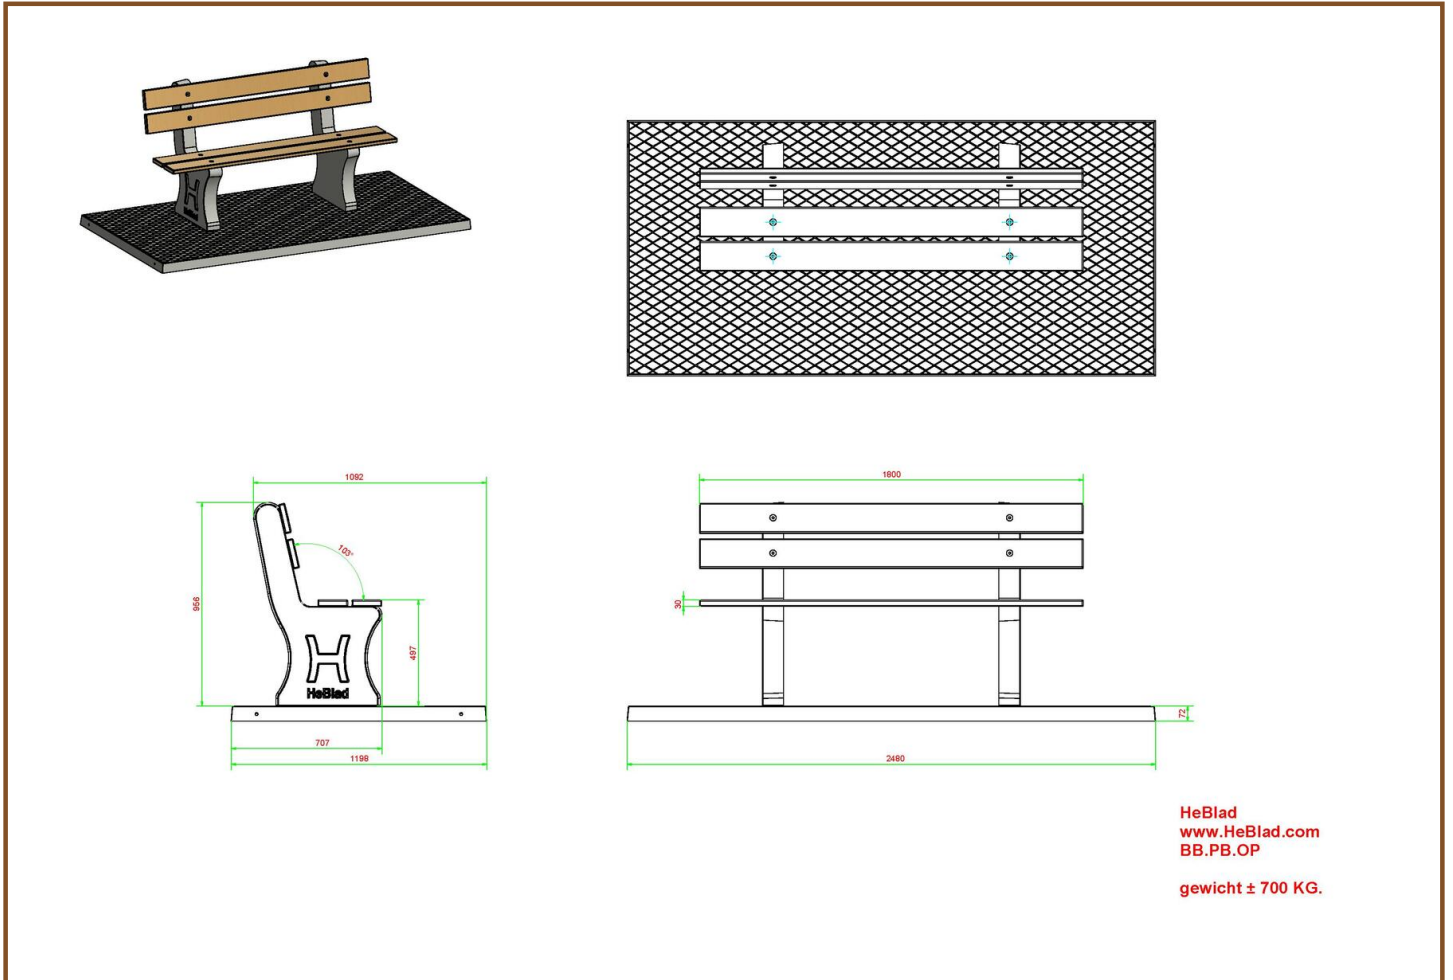

Specifications Park Bench with bottom plate Natural Concrete

Product code	BB.PB.OP	Weight	650 kg
Colour	Natural concrete	Material seat	Bamboo
Dimensions (L X W)	248 x 120 cm	Number of seats	4
Seat height	50 cm	Thickness bottom plate	72 mm
Seating corner	103 degrees		

Related products