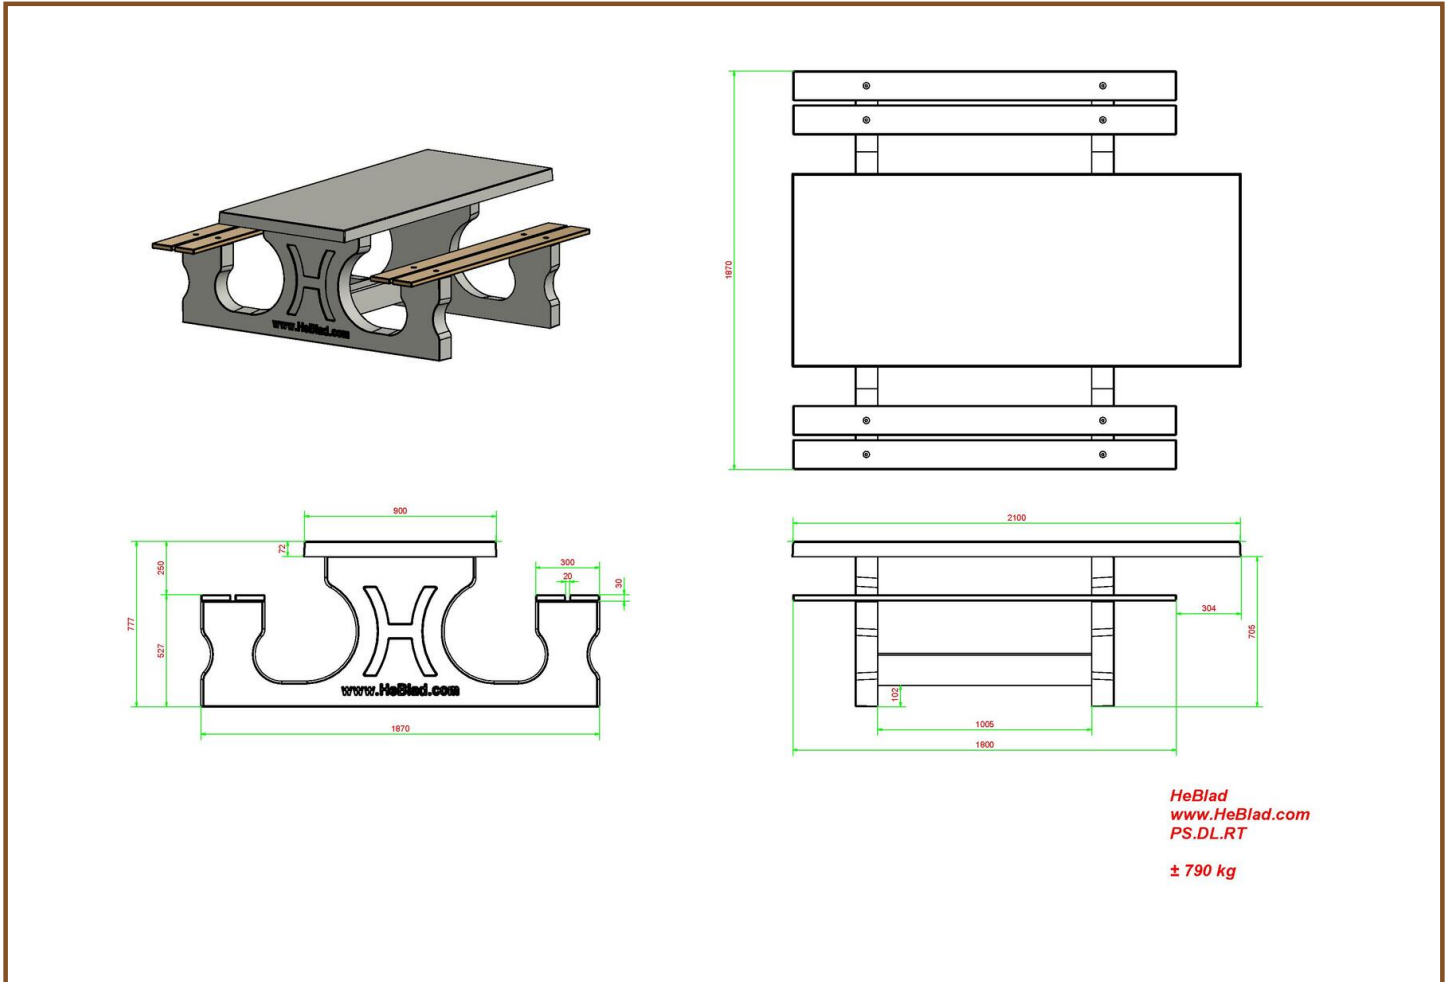

Specifications Picnic table DeLuxe Natural Concrete Wheelchair accessible

Product code	PS.DL.RT	Tabletop thickness	7.2 cm
Colour	Natural concrete	Seat height	52.7 cm
Dimensions (L x W x H)	210 x 187 x 78 cm	Weight	790 kg
Dimensions tabletop (L x W)	210 x 90 cm	Material seat	Bamboo
Height tabletop	77.7 cm	Distance legs	111 cm (center to center)

Related products

Our products are delivered from our factory in the Netherlands.