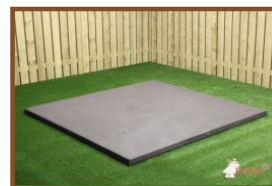

Specifications Concrete Picnic table DeLuxe Anthracite

Product code	PS.DL.A	Tabletop thickness	7.2 cm
Colour	Anthracite lacquered, RAL 7002	Seat height	49.7 cm
Dimensions (L x W x H)	180 x 187 x 75 cm	Weight	720 kg
Dimensions tabletop (L x W)	180 x 90 cm	Material seat	Bamboo
Height tabletop	74.7 cm	Distance legs	111 cm (center to center)

Related products

OP.PS.AB

Our products are delivered from our factory in the Netherlands.