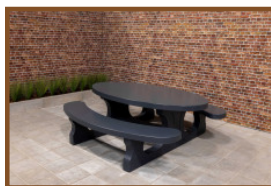

Specifications Picnic table Standard Oval Anthracite-Concrete

Product code	PS.STAB.OV	Tabletop thickness	7.2 cm
Colour	Anthracite concrete	Seat height	49.7 cm
Dimensions (L x W x H)	211 x 205 x 75 cm	Weight	950 kg
Dimensions tabletop (L x W)	205 x 110 cm	Material seat	Beton
Height tabletop	74.7 cm	Distance legs	110 cm (center to center)

Related products

PS.STA.OV

Our products are delivered from our factory in the Netherlands.