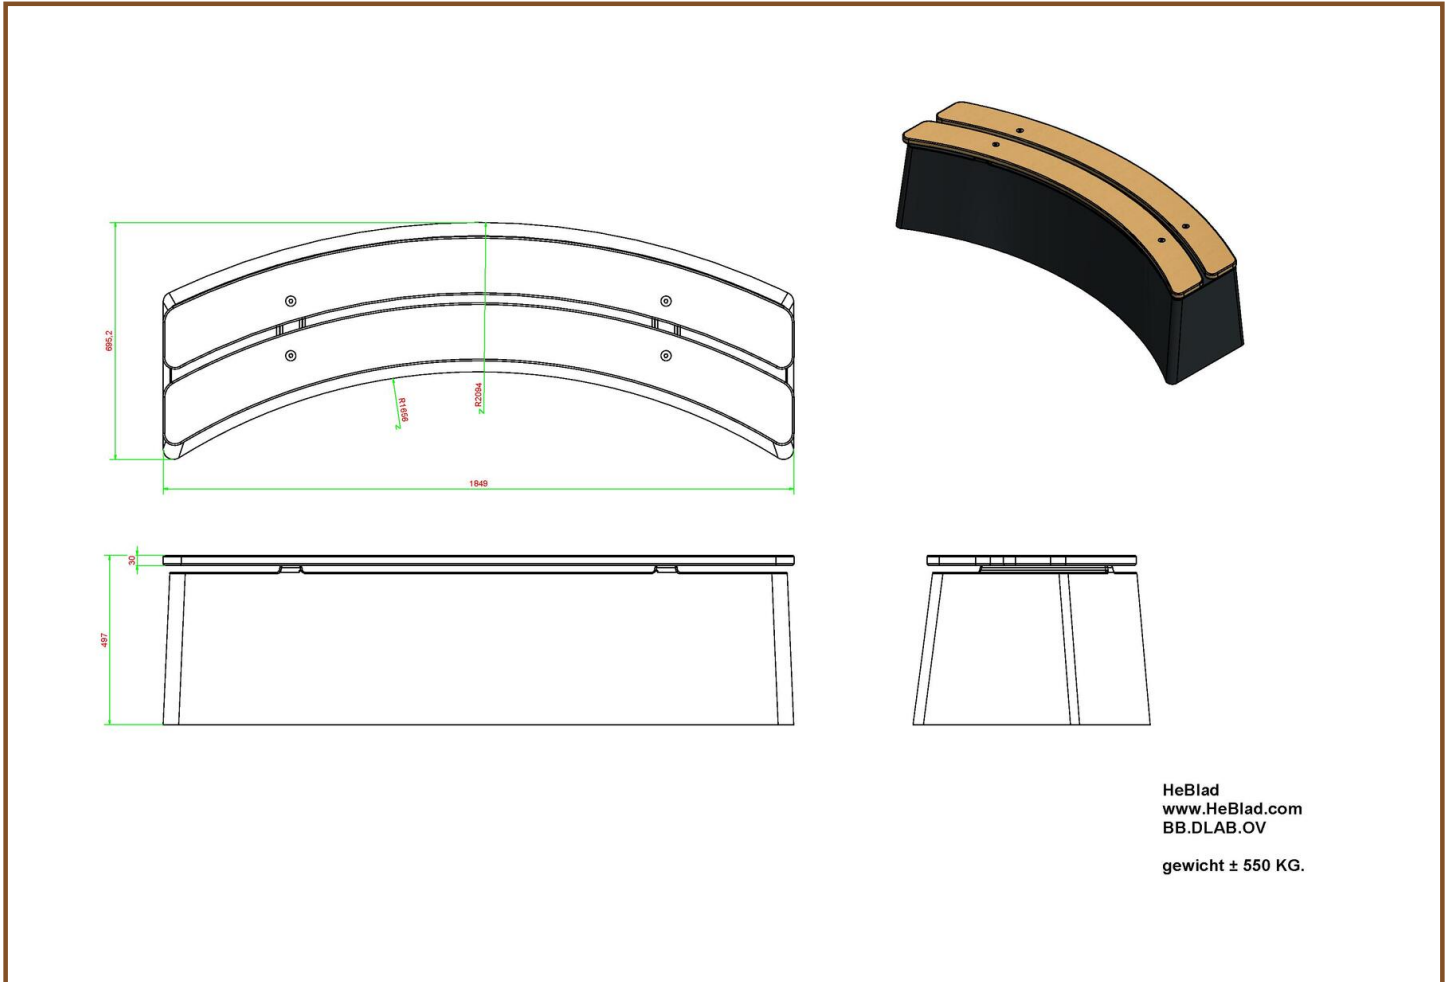

Specifications Bench DeLuxe Oval Anthracite-Concrete

Product code	BB.DLAB.OV	Weight	550 kg
Colour	Anthracite concrete	Material seat	Bamboo
Dimensions (L x W x H)	185 x 70 x 50 cm	Number of seats	4
Seat height	50 cm		

Related products