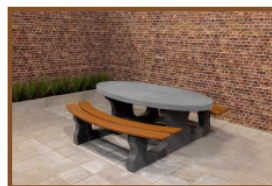

PS.DLAB.OV