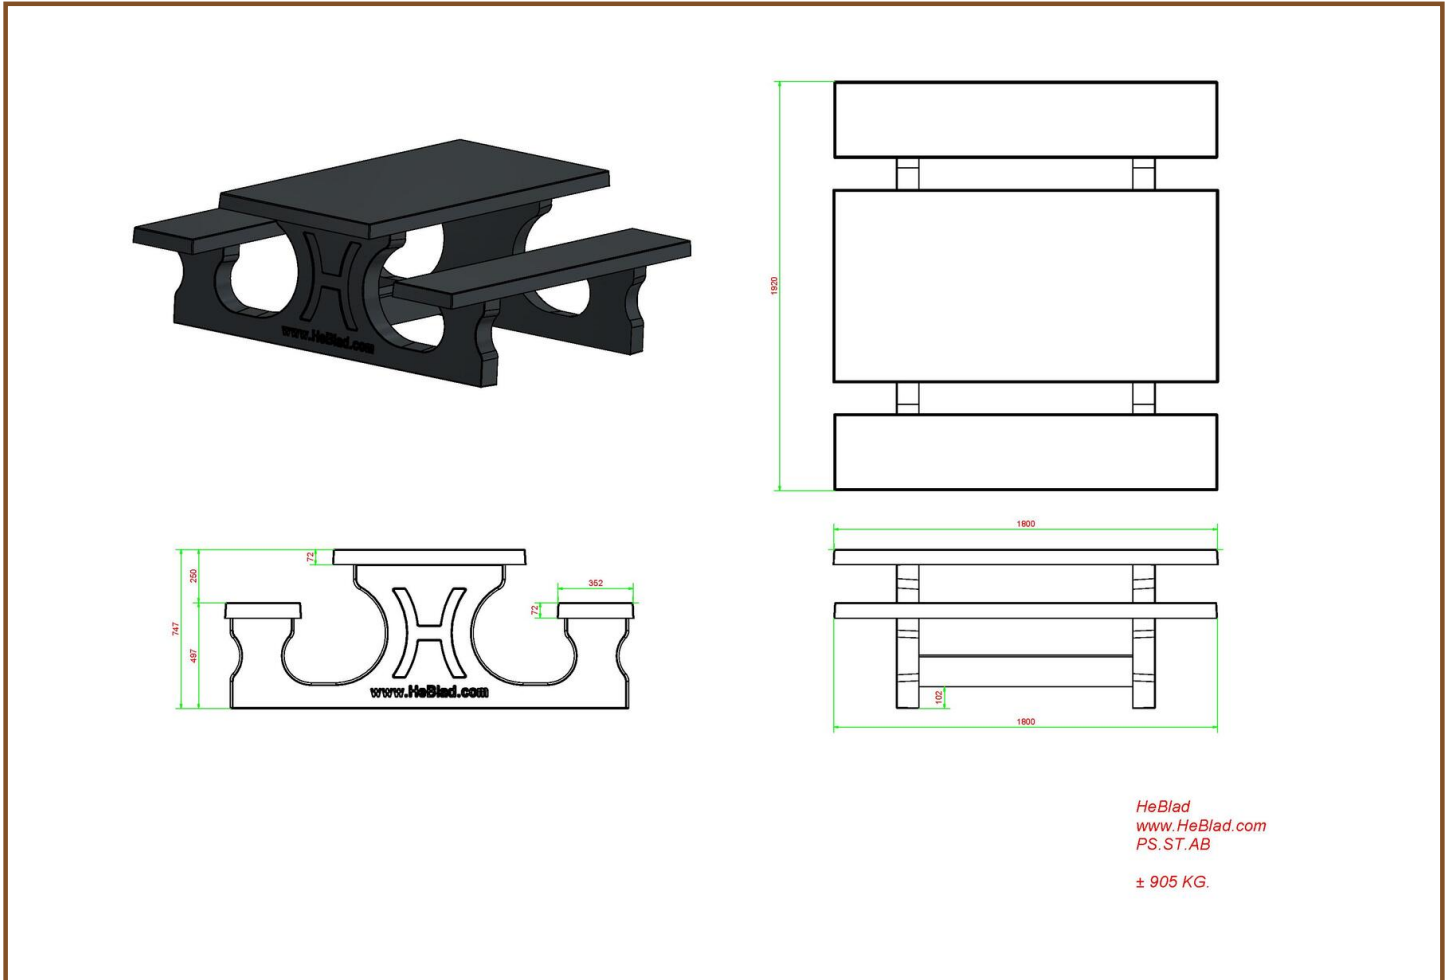

Specifications Picnic table Standard Anthracite-Concrete

Product code	PS.ST.AB	Tabletop thickness	7.2 cm
Colour	Anthracite concrete	Seat height	49.7 cm
Dimensions (L x W x H)	180 x 192 x 75 cm	Weight	905 kg
Dimensions tabletop (L x W)	180 x 90 cm	Material seat	Beton
Height tabletop	74.7 cm	Distance legs	111 cm (center to center)

Related products

Our products are delivered from our factory in the Netherlands.