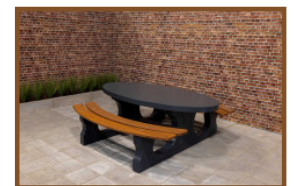

PS.DL.A.OV

Our products are delivered from our factory in the Netherlands.