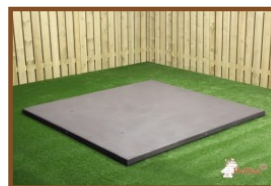

Specifications Bottom plate Picnic table Natural Concrete

Product code	OP.PS	Finishing surface	Anti-slip (window) profile
Colour	Natural concrete	lifting device	Concrete screw sleeve M16
Dimensions (L x W x H)	248 x 236 x 7,2 cm	preparation attachment	Holes for bolts M16
Weight	1000 kg		

Related products

OP.PS.AB

Our products are delivered from our factory in the Netherlands.