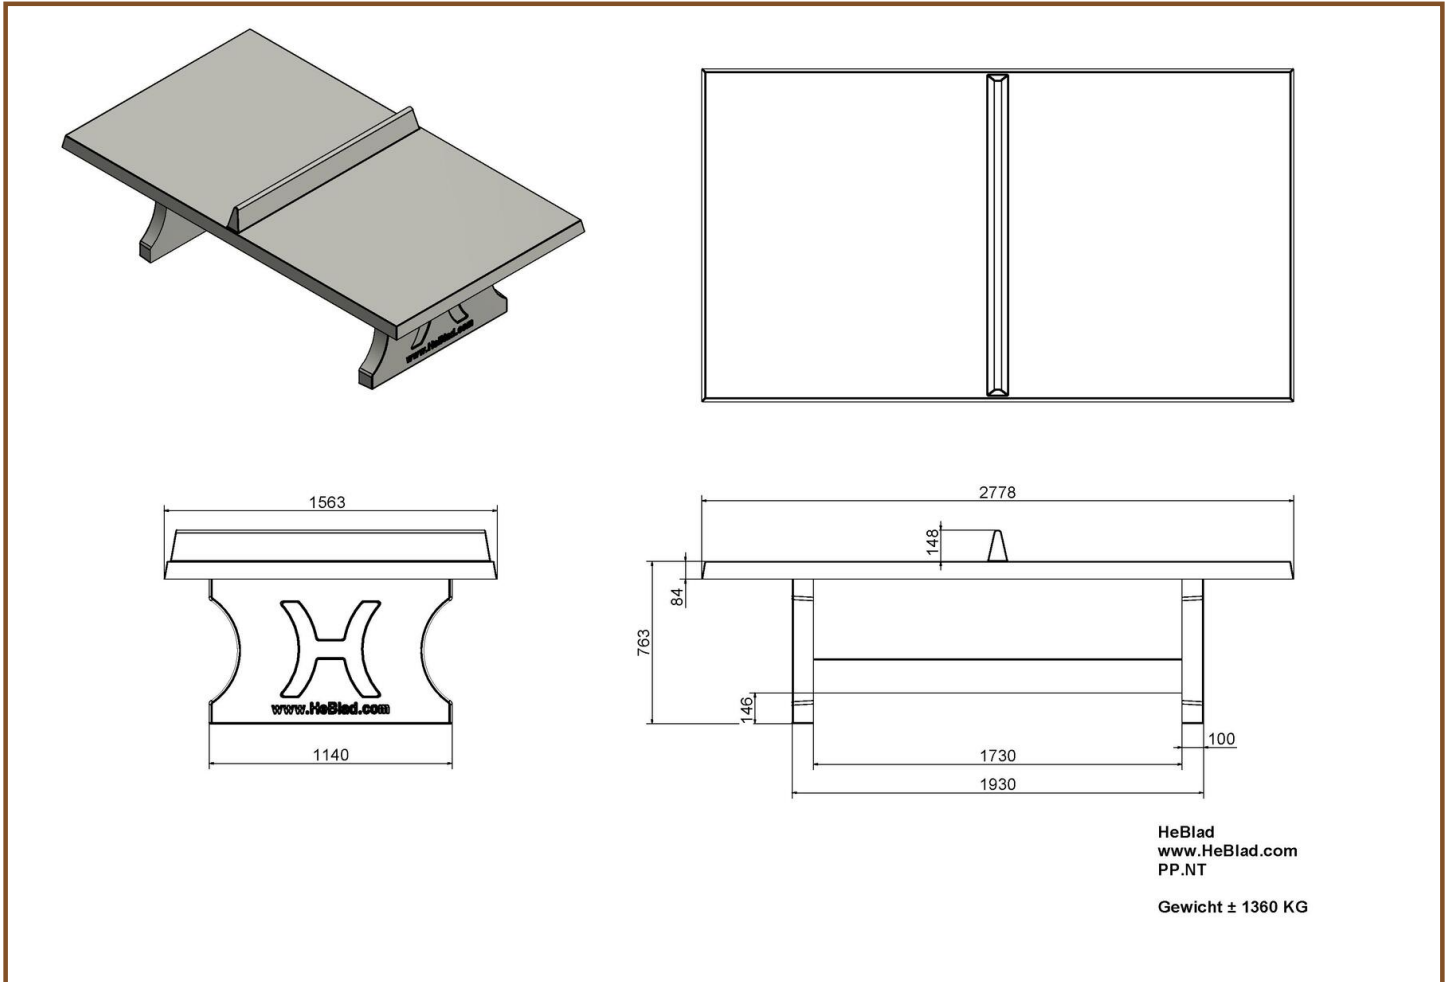

Specifications Ping-pong table in natural concrete

Product code	PP.NT	Height tabletop	76 cm
Colour	Natural concrete	Height of the net	14,75 cm
Dimensions tabletop	274 x 152 cm	Weight	1360 kg
Dimensions underside tabletop	278 x 156 cm	Distance legs	183 cm (center to center)
Tabletop thickness	8,4 cm		

Related products

Our products are delivered from our factory in the Netherlands.