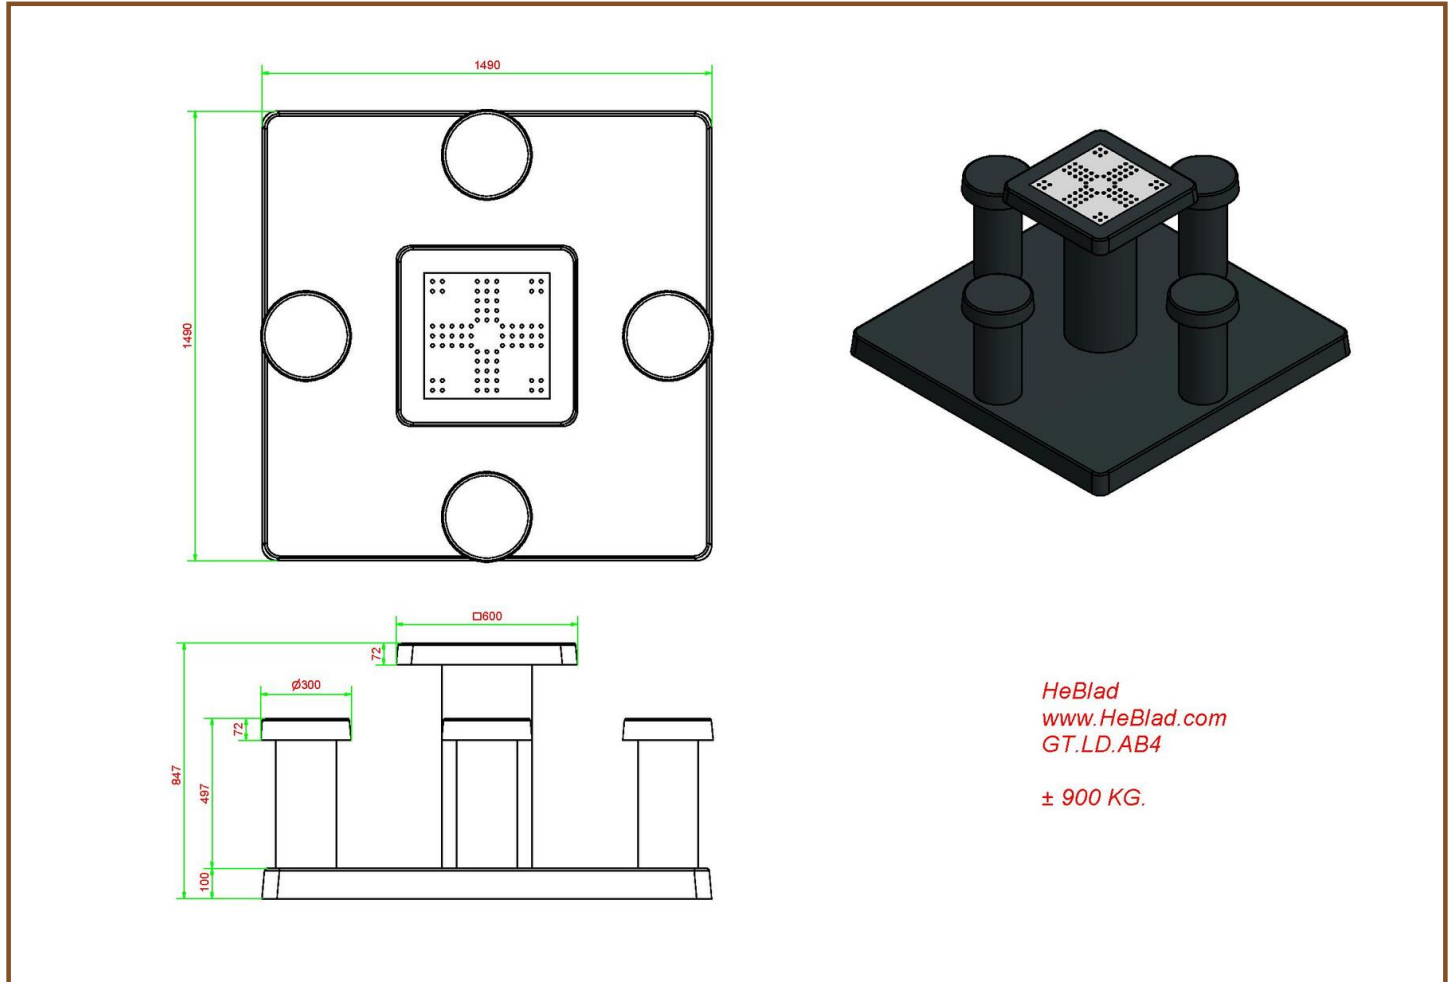

HeBlad
www.HeBlad.com
GT.LD.AB4

± 900 KG.

Specifications Ludo Game Table Anthracite-Concrete (4P)

Product code	GT.LD.AB4	Dimensions tabletop (L x W)	60 x 60 cm
Colour	Anthracite concrete	Tabletop thickness	7,2 cm
Dimensions (L X W)	149 x 149 cm	Weight	900 kg
Height tabletop	75 cm	Thickness bottom plate	10 cm
Seat height	50 cm		

Related products

Our products are delivered from our factory in the Netherlands.