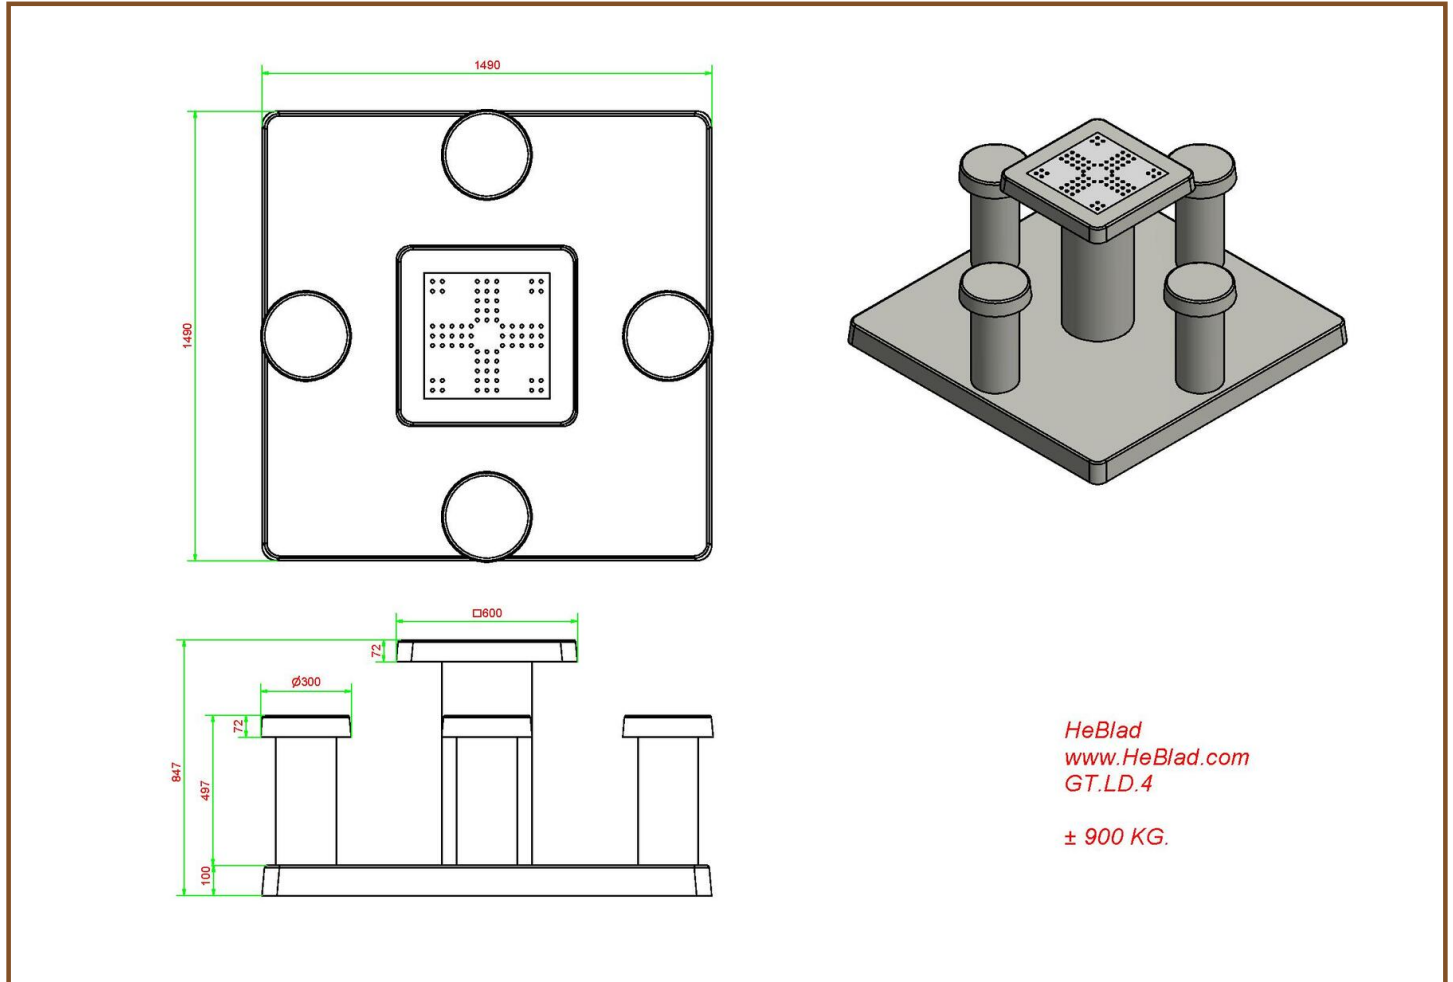

Specifications Ludo Game Table Naturel Concrete (4P)

Product code	GT.LD.4	Dimensions tabletop (L x W)	60 x 60 cm
Colour	Natural concrete	Tabletop thickness	7,2 cm
Dimensions (L X W)	149 x 149 cm	Weight	900 kg
Height tabletop	75 cm	Thickness bottom plate	10 cm
Seat height	50 cm		

Related products

Our products are delivered from our factory in the Netherlands.