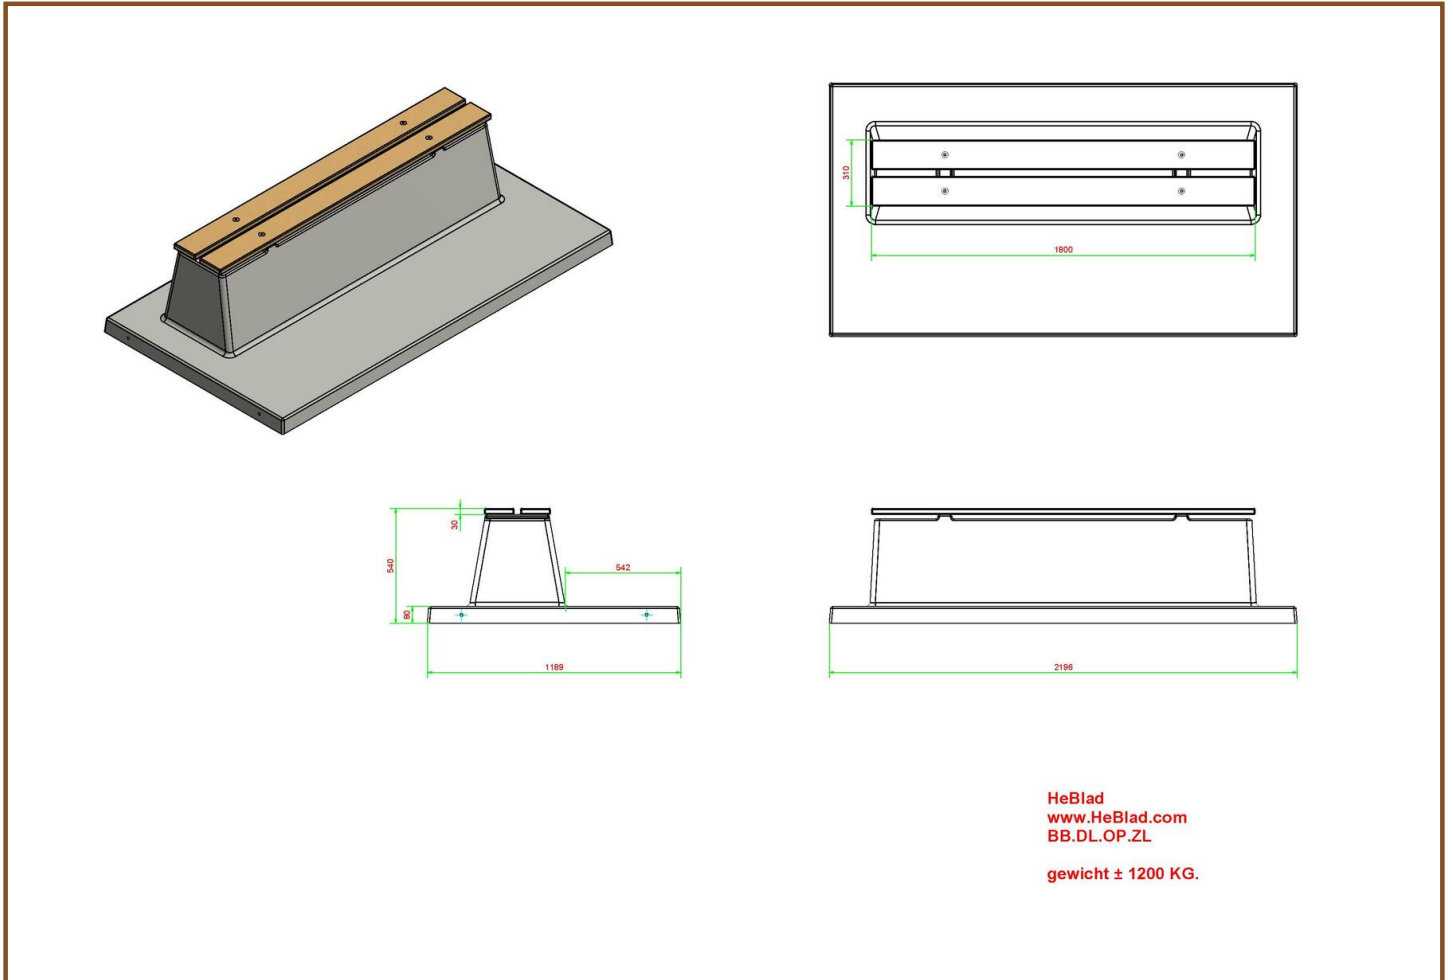

Specifications Bench DeLuxe with bottom plate without backrest Natural Concrete

Product code	BB.DL.OP.ZL	Weight	1200 kg
Colour	Natural concrete	Material seat	Bamboo
Dimensions (L X W)	220 x 120 cm	Number of seats	4
Seat height	47,5 cm		

Related products

Our products are delivered from our factory in the Netherlands.