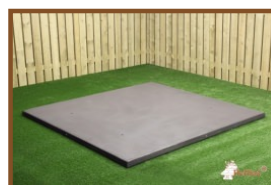

Specifications Ping-pong table Anthracite-Concrete

Product code	PP.AB	Height tabletop	76 cm
Colour	Anthracite concrete	Height of the net	14,75 cm
Dimensions tabletop	274 x 152 cm	Weight	1360 kg
Dimensions underside tabletop	278 x 156 cm	Distance legs	183 cm (center to center)
Tabletop thickness	8,4 cm		

Related products

OP.PS.AB

Our products are delivered from our factory in the Netherlands.