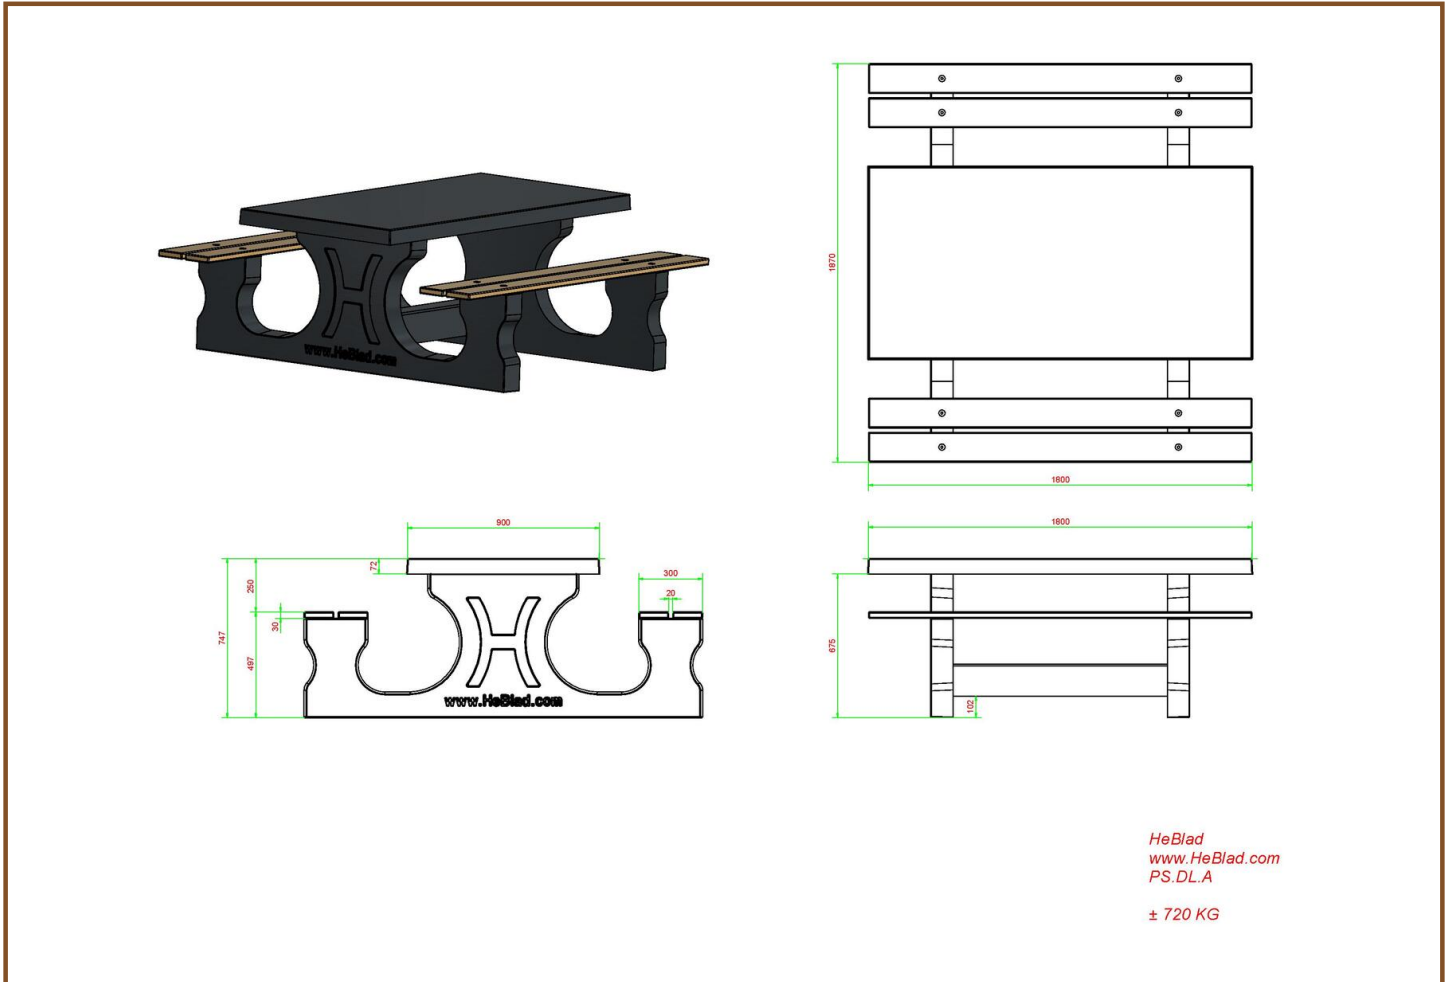

Specifications Concrete Picnic table DeLuxe Anthracite

Product code	PS.DL.A	Tabletop thickness	7.2 cm
Colour	Anthracite lacquered, RAL 7002	Seat height	49.7 cm
Dimensions (L x W x H)	180 x 187 x 75 cm	Weight	720 kg
Dimensions tabletop (L x W)	180 x 90 cm	Material seat	Bamboo
Height tabletop	74.7 cm	Distance legs	111 cm (center to center)

Related products