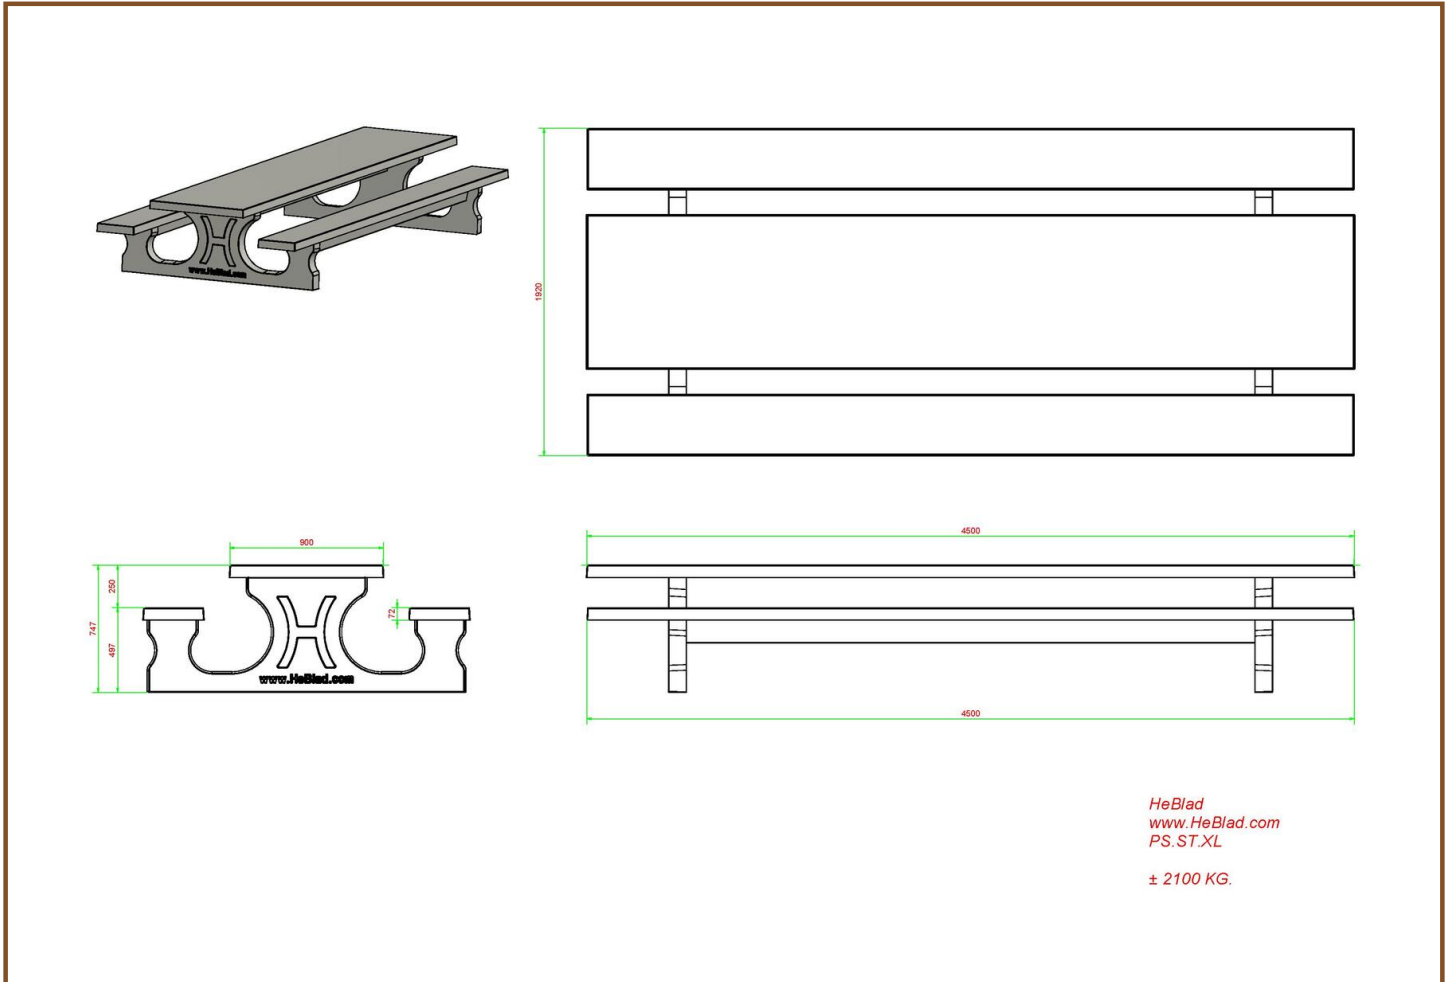

Specifications Picnic table Standard XL Natural Concrete

Product code	PS.ST.XL	Tabletop thickness	7.2 cm
Colour	Natural concrete	Seat height	49.7 cm
Dimensions (L x W x H)	450 x 192 x 75 cm	Weight	2100 kg
Dimensions tabletop (L x W)	450 x 90 cm	Material seat	Beton
Height tabletop	74.7 cm	Distance legs	354,5 cm (center to center)

Related products

Our products are delivered from our factory in the Netherlands.