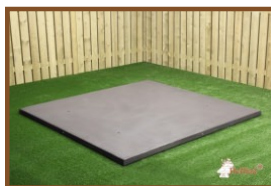

Specifications Bottom plate for all brands of Benches Anthracite-Concrete

Product code	OP.BB.AB	Weight	525 kg
Colour	Anthracite concrete	Finishing surface	Anti-slip (window) profile
Dimensions (L x W x H)	248 x 120 x 7,2 cm	lifting device	Concrete screw sleeve M16

Related products

OP.PS.AB

Our products are delivered from our factory in the Netherlands.