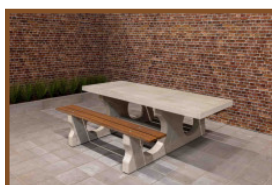

Specifications Bench DeLuxe with bottom plate without backrest Natural Concrete

Product code	BB.DL.OP.ZL	Weight	1200 kg
Colour	Natural concrete	Material seat	Bamboo
Dimensions (L X W)	220 x 120 cm	Number of seats	4
Seat height	47,5 cm		

Related products

PS.DL.RT

Our products are delivered from our factory in the Netherlands.