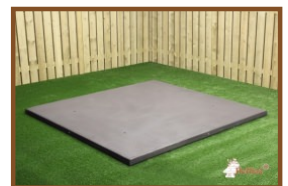

OP.PS.AB

Our products are delivered from our factory in the Netherlands.