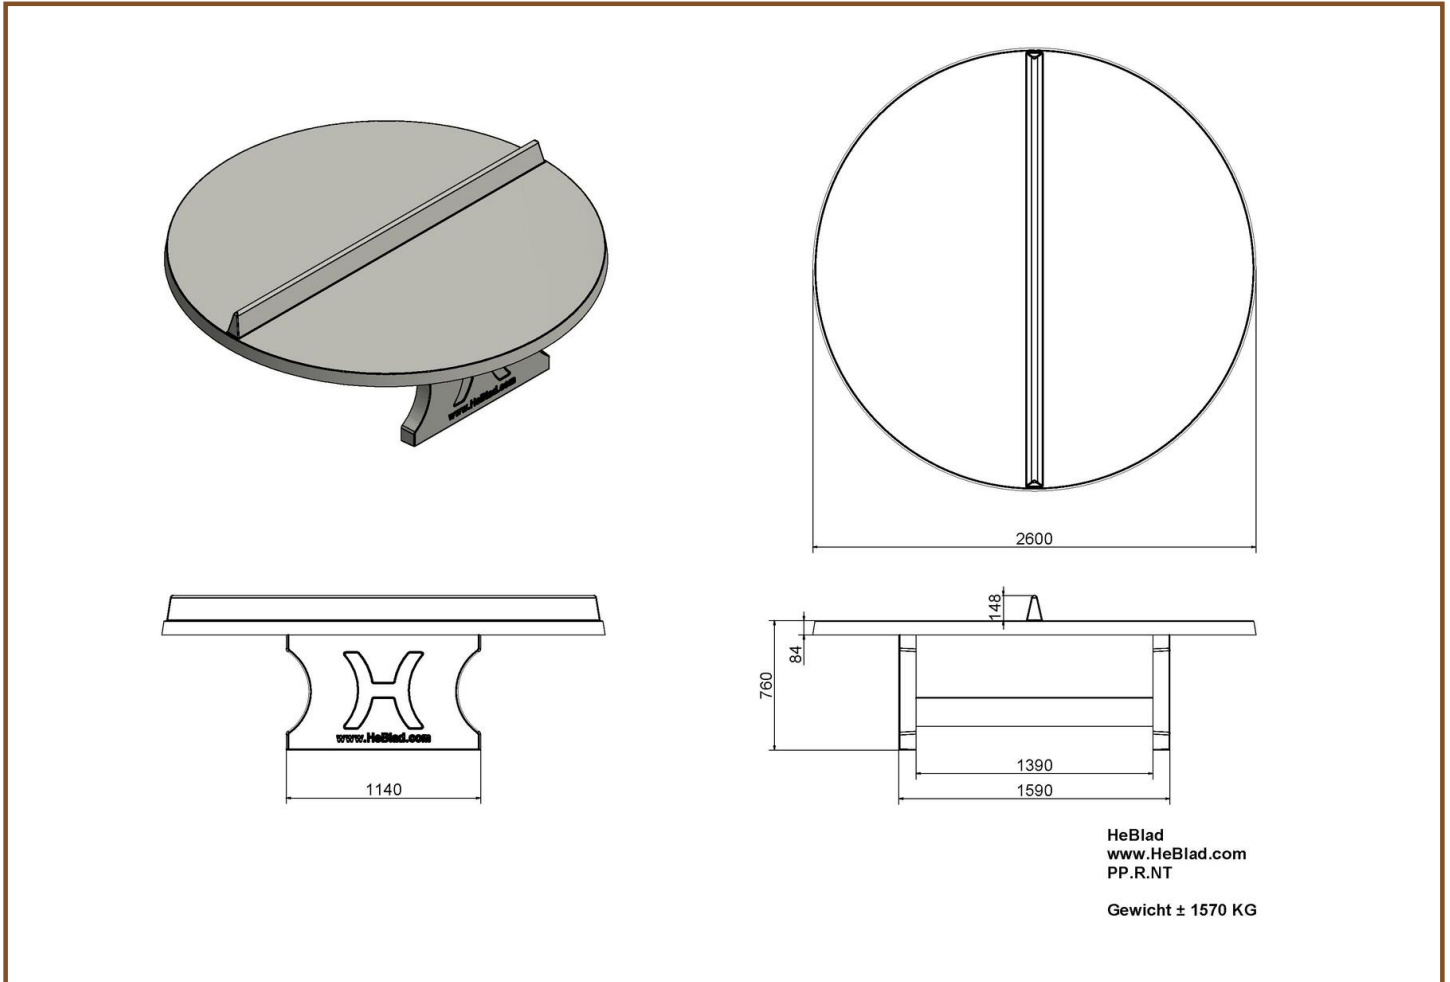

Specifications Round Ping-pong table in Natural Concrete

Product code	PP.R.NT	Height tabletop	76 cm
Colour	Natural concrete	Height of the net	14,75 cm
Dimensions tabletop	∅ 260 cm	Weight	1570 kg
Dimensions underside tabletop	∅ 264 cm	Distance legs	149 cm (center to center)
Tabletop thickness	8,4 cm		

Related products

Our products are delivered from our factory in the Netherlands.