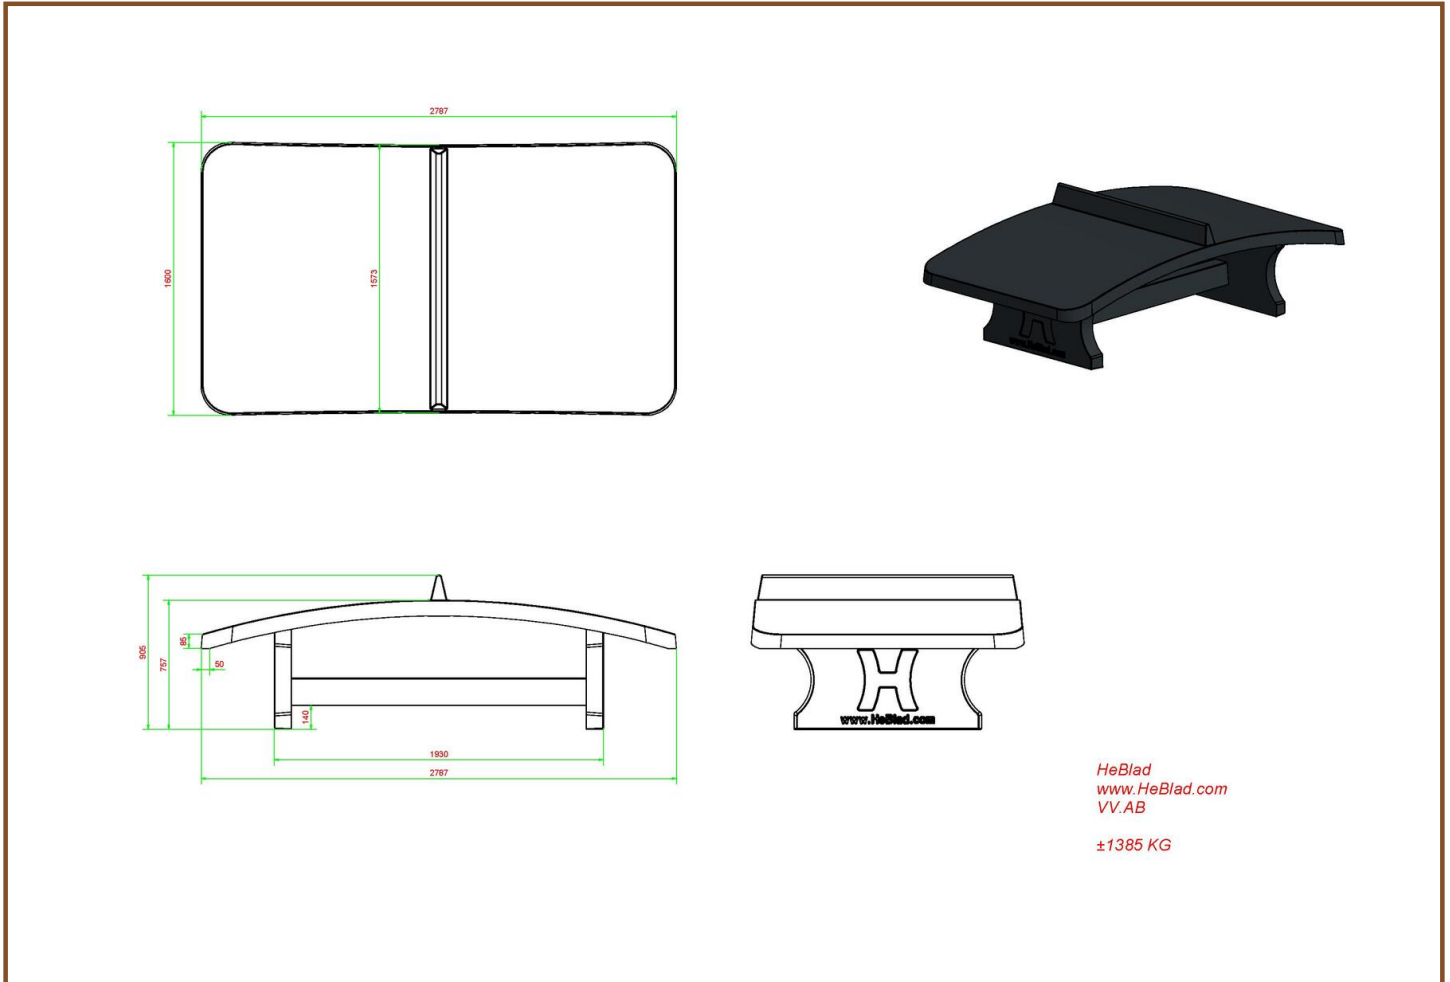

Also available in Natural Concrete, Blue and Green.

We recommend placing the foot volleyball table in an obstacle-free area of

10 x 8 meters.

Agile football players can play with less free space.

*Our products are delivered from our factory in the Netherlands. 4 May 2024 - Prices subject to change*