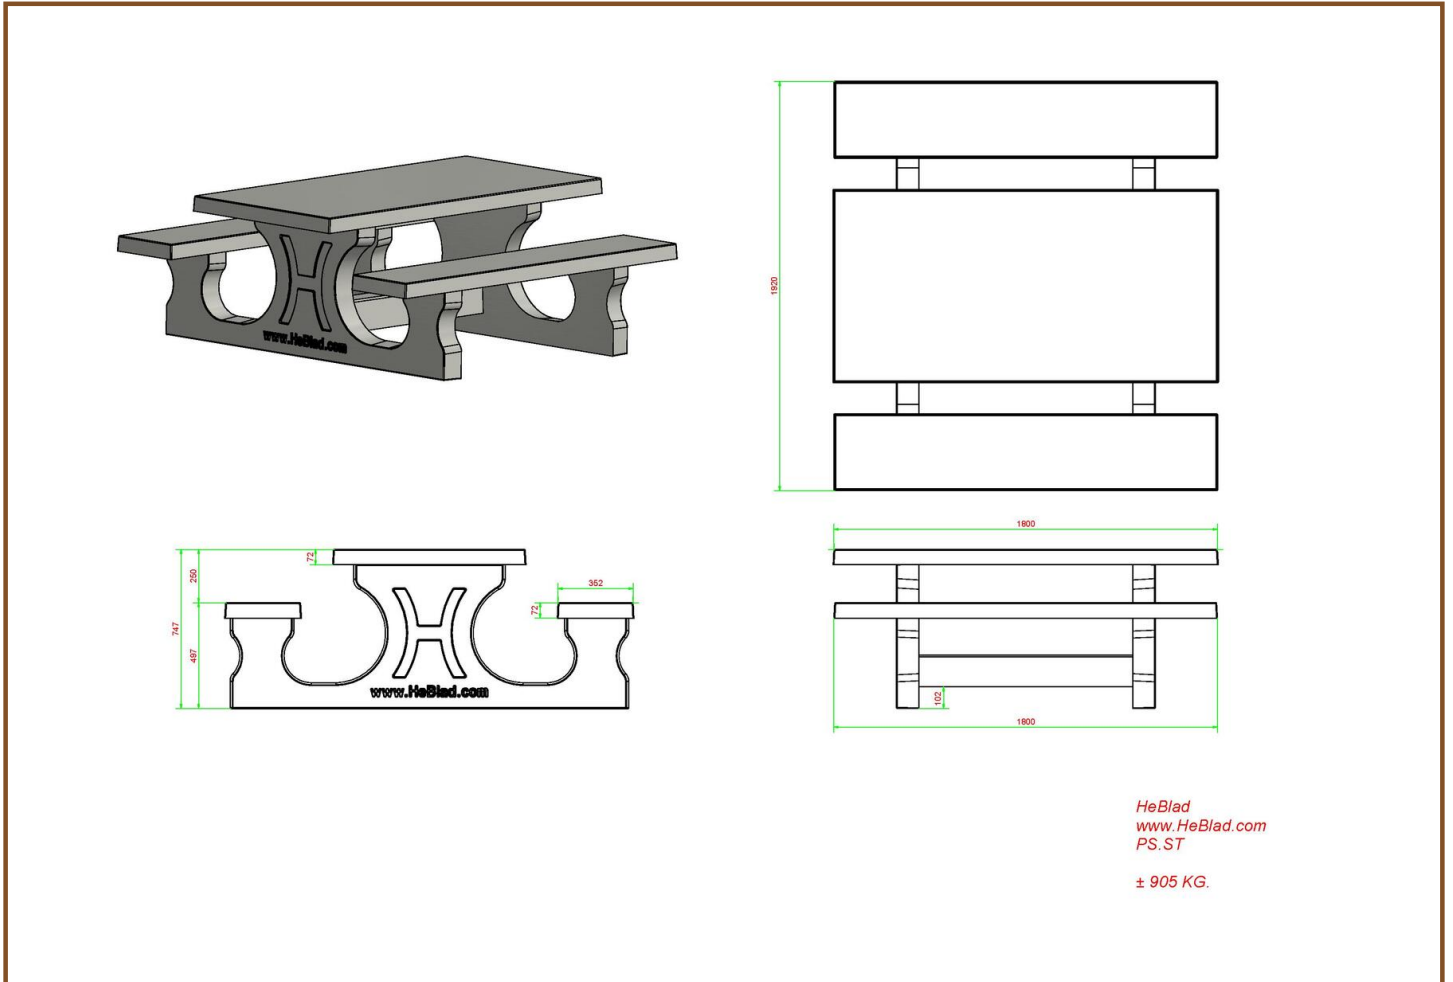

All our tables are moulded in one piece and made of high quality C45/55 concrete and are reinforced with double layers of steel.

*Our products are delivered from our factory in the Netherlands. 4 May 2024 - Prices subject to change*