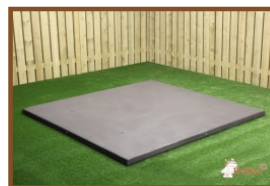

Specifications Picnic table Standard Oval Anthracite-Concrete

Product code	PS.STAB.OV	Tabletop thickness	7.2 cm
Colour	Anthracite concrete	Seat height	49.7 cm
Dimensions (L x W x H)	211 x 205 x 75 cm	Weight	950 kg
Dimensions tabletop (L x W)	205 x 110 cm	Material seat	Beton
Height tabletop	74.7 cm	Distance legs	110 cm (center to center)

Related products

OP.PS.AB

Our products are delivered from our factory in the Netherlands.