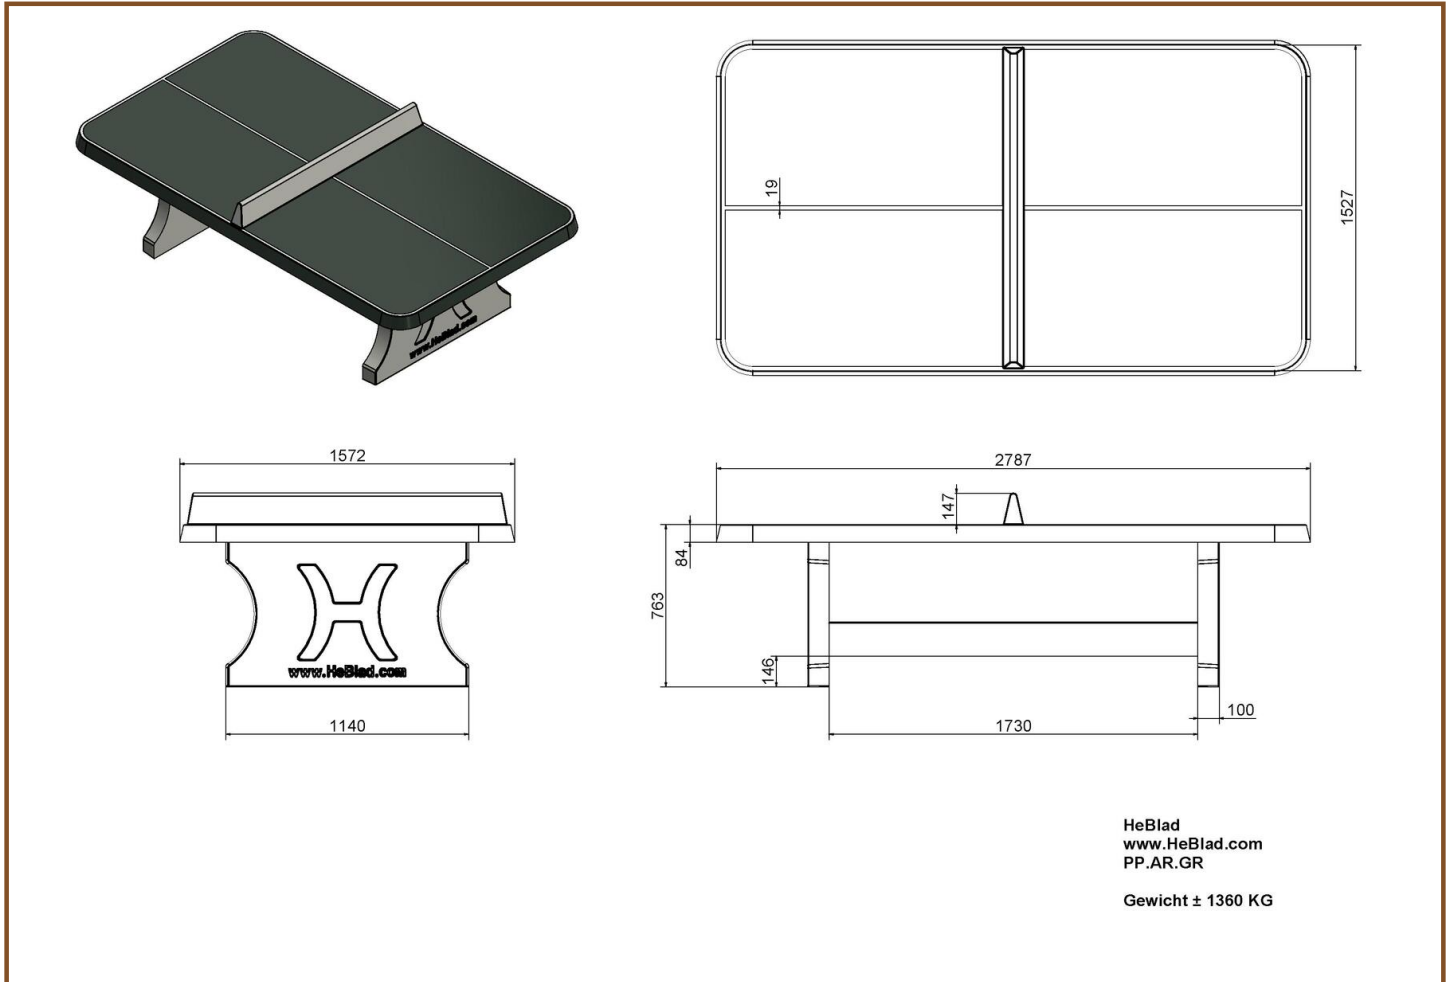

Specifications Concrete Ping-pong table green, rounded

Product code	PP.AR.GR	Height tabletop	76 cm
Colour	Groen - RAL 6009	Height of the net	14,75 cm
Dimensions tabletop	274 x 152 cm	Weight	1360 kg
Dimensions underside tabletop	279 x 157 cm	Distance legs	183 cm (center to center)
Tabletop thickness	8,4 cm		

Related products