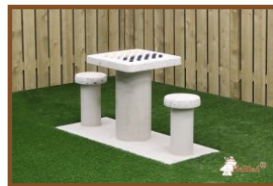

Specifications Allen wrench of 2.5 mm

Product code HB.FB.Inbus25

Related products

GT.CK.G2

Our products are delivered from our factory in the Netherlands.