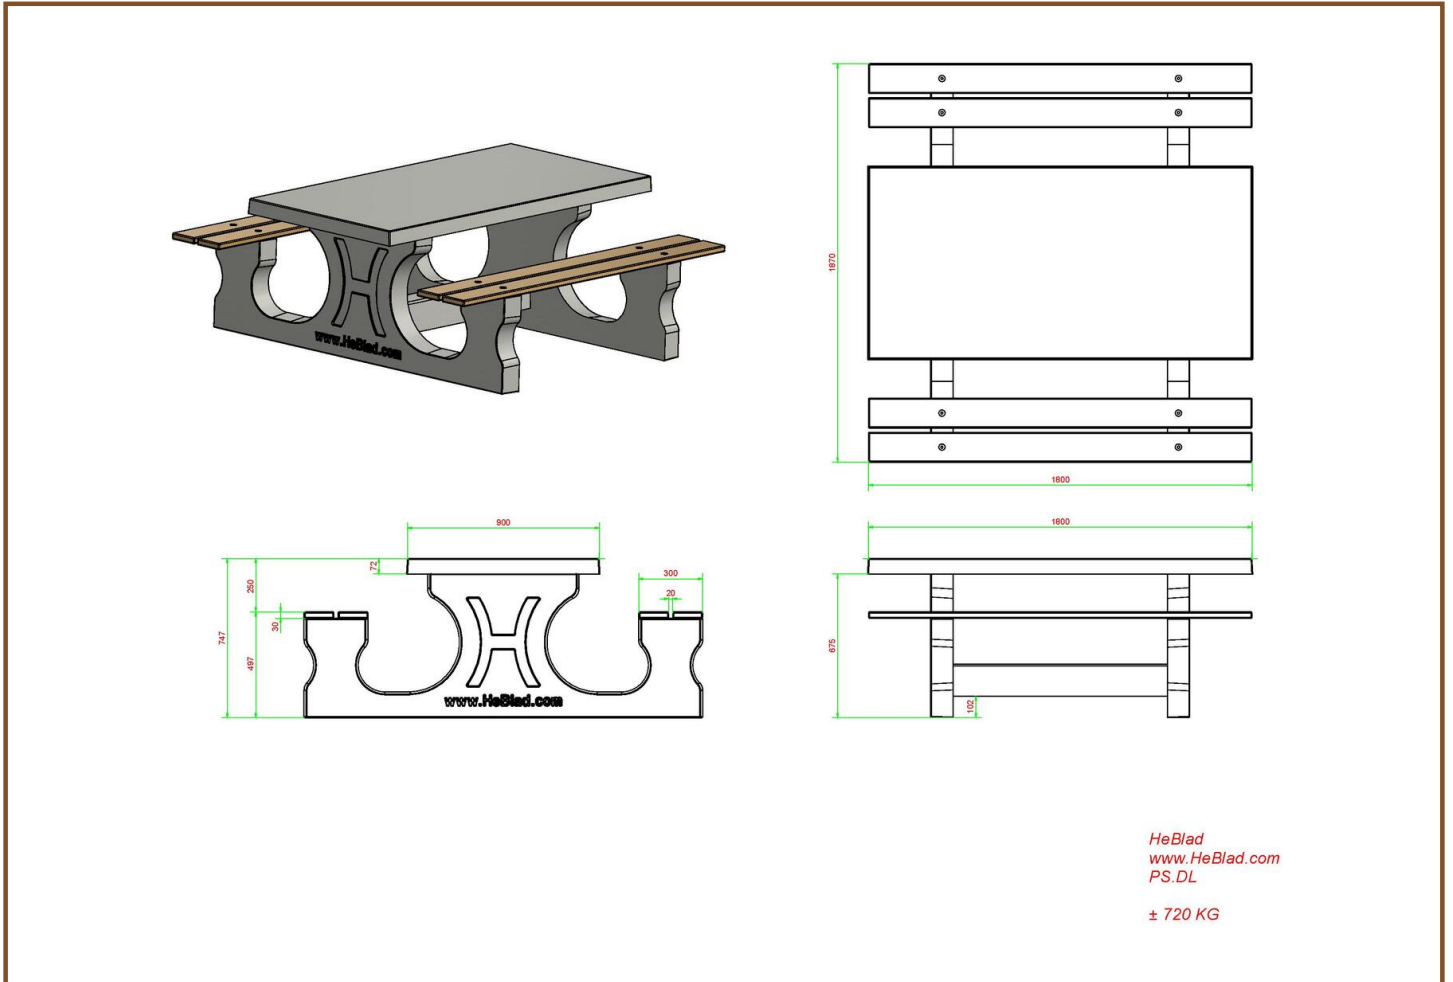

Specifications Picnic table DeLuxe

Product code	PS.DL	Tabletop thickness	7.2 cm
Colour	Natural concrete	Seat height	49.7 cm
Dimensions (L x W x H)	180 x 187 x 75 cm	Weight	720 kg
Dimensions tabletop (L x W)	180 x 90 cm	Material seat	Bamboo
Height tabletop	74.7 cm	Distance legs	111 cm (center to center)

Related products