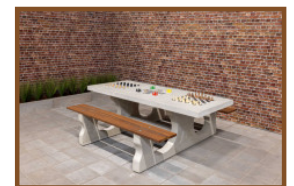

PS.DL.GT.132

Our products are delivered from our factory in the Netherlands.