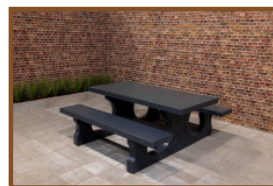

Specifications Concrete Picnic table DeLuxe Anthracite

Product code	PS.DL.A	Tabletop thickness	7.2 cm
Colour	Anthracite lacquered, RAL 7002	Seat height	49.7 cm
Dimensions (L x W x H)	180 x 187 x 75 cm	Weight	720 kg
Dimensions tabletop (L x W)	180 x 90 cm	Material seat	Bamboo
Height tabletop	74.7 cm	Distance legs	111 cm (center to center)

Related products

PS.ST.A

Our products are delivered from our factory in the Netherlands.