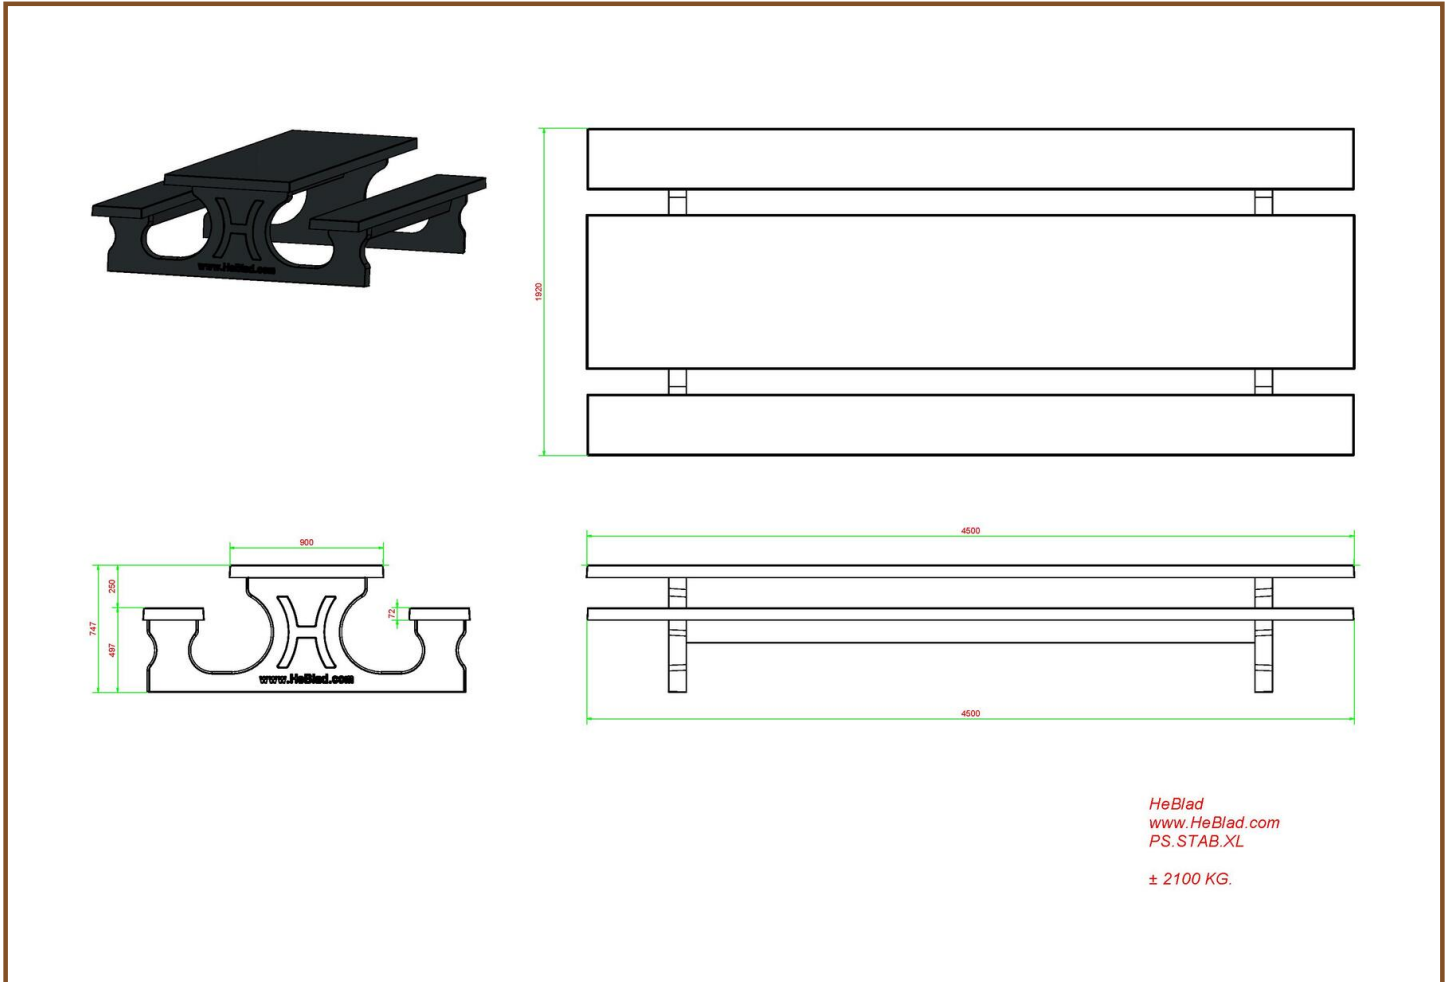

HeBlad
www.HeBlad.com
PS.STAB.XL

± 2100 KG.

Specifications Picnic table Standard XL Anthracite-Concrete

Product code	PS.STAB.XL	Tabletop thickness	7.2 cm
Colour	Anthracite concrete	Seat height	49.7 cm
Dimensions (L x W x H)	450 x 192 x 75 cm	Weight	2100 kg
Dimensions tabletop (L x W)	450 x 90 cm	Material seat	Beton
Height tabletop	74.7 cm	Distance legs	354,5 cm (center to center)

Related products