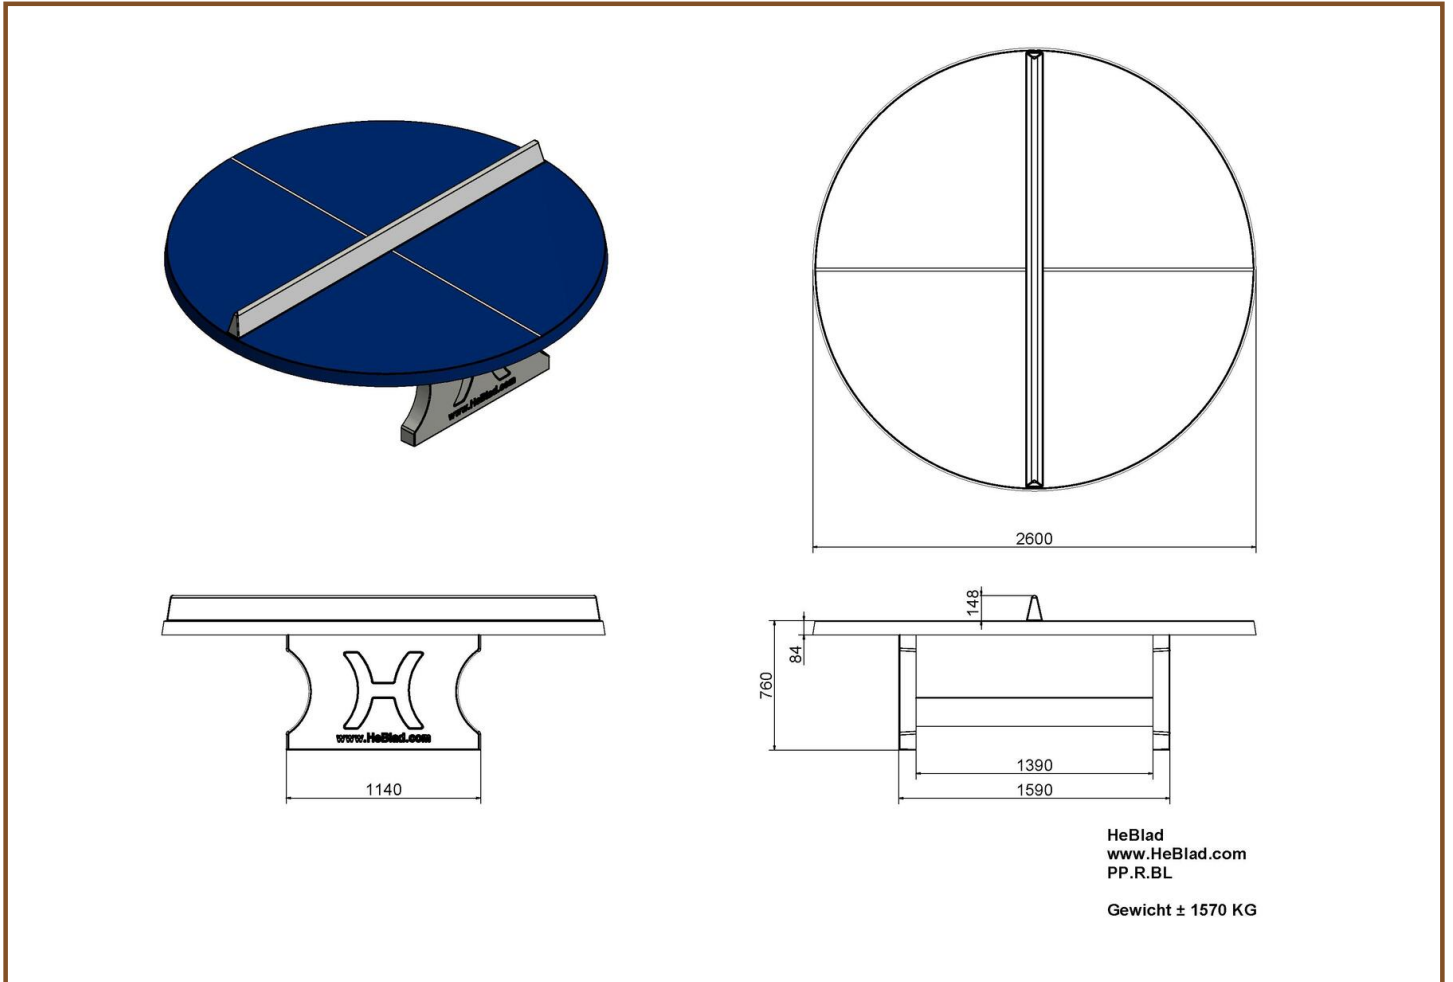

Specifications Concrete Ping-pong table blue, round

Product code	PP.R.BL	Height tabletop	76 cm
Colour	Blauw - RAL 5005	Height of the net	14,75 cm
Dimensions tabletop	Ø 260 cm	Weight	1570 kg
Dimensions underside tabletop	Ø 264 cm	Distance legs	149 cm (center to center)
Tabletop thickness	8,4 cm		

Related products

Our products are delivered from our factory in the Netherlands.