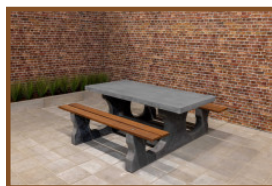

Specifications Concrete Picnic table DeLuxe Anthracite

Product code	PS.DL.A	Tabletop thickness	7.2 cm
Colour	Anthracite lacquered, RAL 7002	Seat height	49.7 cm
Dimensions (L x W x H)	180 x 187 x 75 cm	Weight	720 kg
Dimensions tabletop (L x W)	180 x 90 cm	Material seat	Bamboo
Height tabletop	74.7 cm	Distance legs	111 cm (center to center)

Related products

PS.DL.AB

Our products are delivered from our factory in the Netherlands.