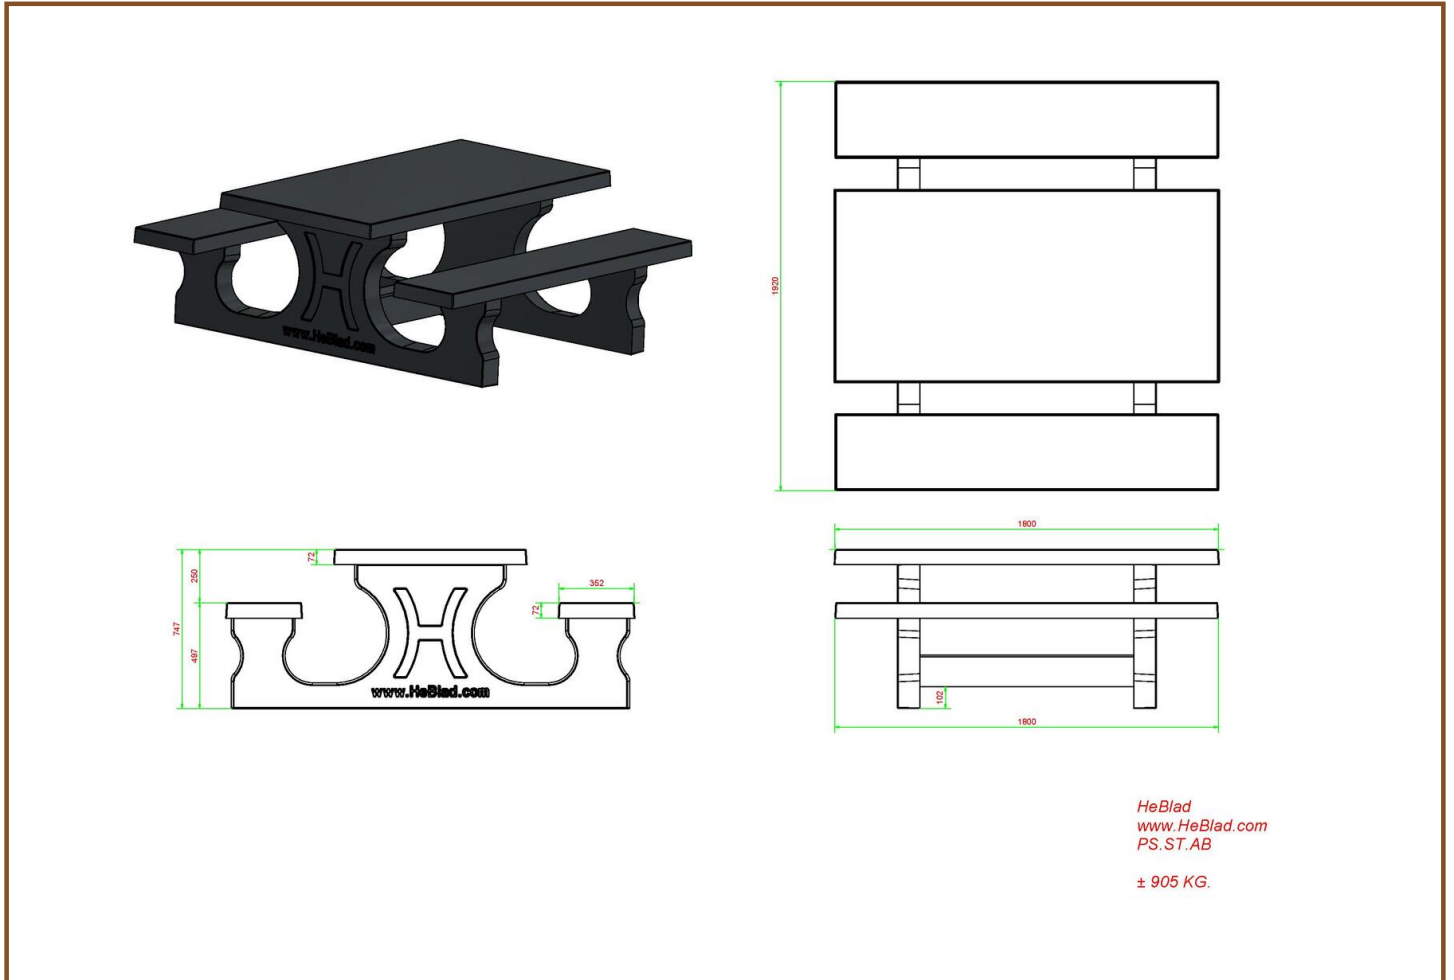

Our products are delivered from our factory in the Netherlands. 2 May 2024 - Prices subject to change

Specifications Picnic table Standard Anthracite-Concrete

Product code	PS.ST.AB	Tabletop thickness	7.2 cm
Colour	Anthracite concrete	Seat height	49.7 cm
Dimensions (L x W x H)	180 x 192 x 75 cm	Weight	905 kg
Dimensions tabletop (L x W)	180 x 90 cm	Material seat	Beton
Height tabletop	74.7 cm	Distance legs	111 cm (center to center)