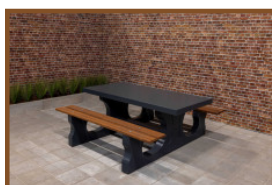

Specifications Concrete Bench DeLuxe Anthracite

Product code	BB.DL.A	Weight	475 kg
Colour	Anthracite lacquered, RAL 7017	Material seat	Bamboo
Dimensions (L x W x H)	180 x 45 x 50 cm	Number of seats	4
Seat height	50 cm		

Related products

PS.DL.A

Our products are delivered from our factory in the Netherlands.