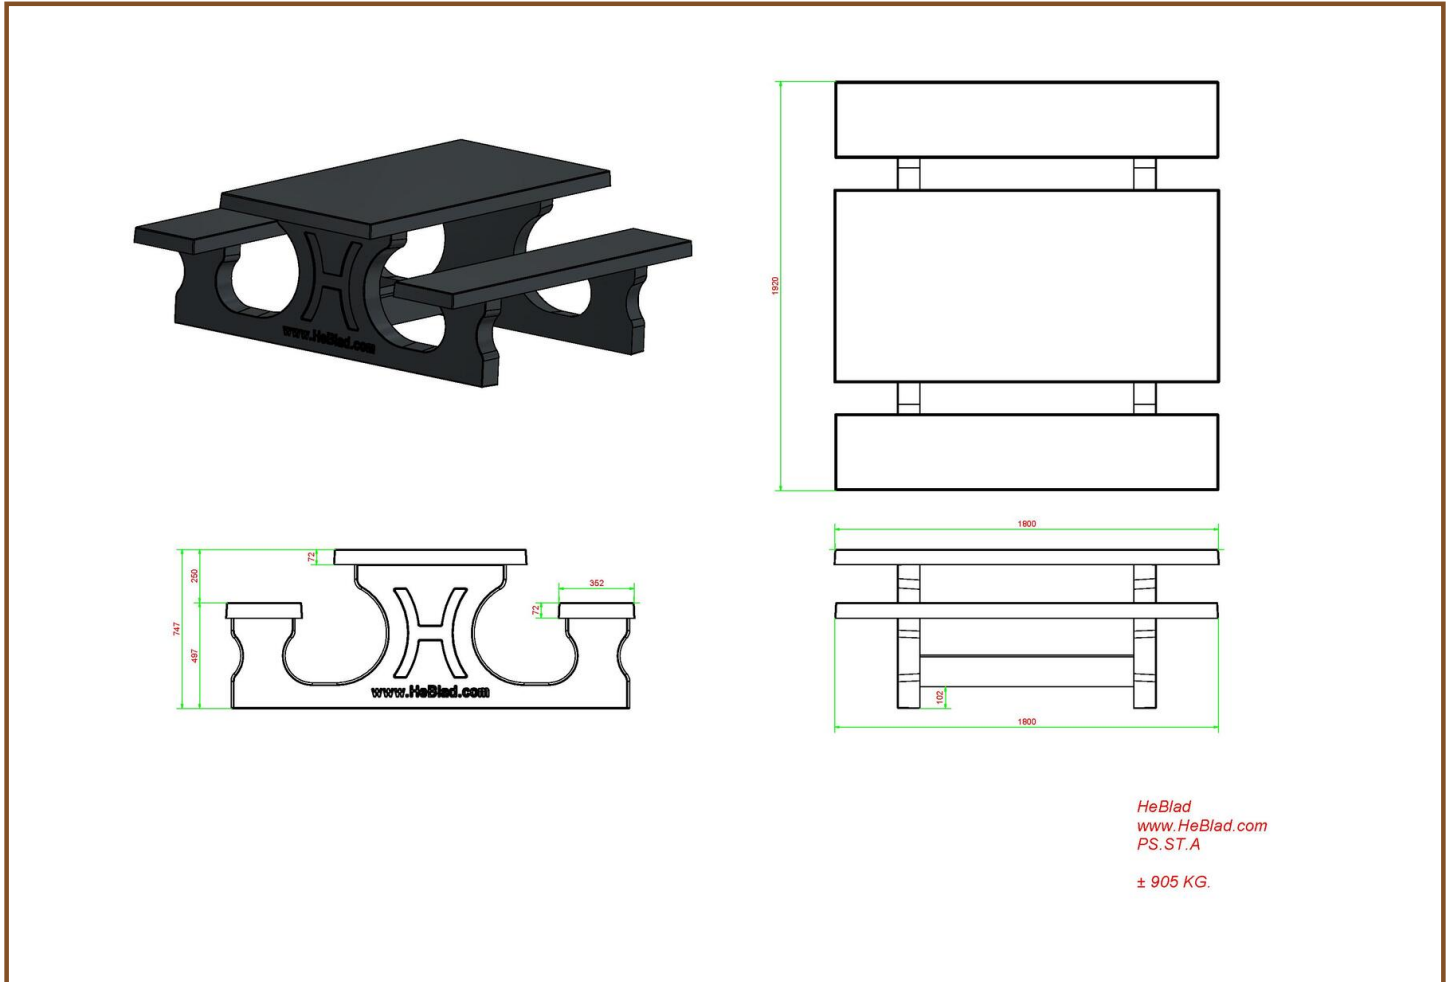

Specifications Concrete Picnic table Standard Anthracite

Product code	PS.ST.A	Tabletop thickness	7.2 cm
Colour	Anthracite lacquered, RAL 7016	Seat height	49.7 cm
Dimensions (L x W x H)	180 x 192 x 75 cm	Weight	905 kg
Dimensions tabletop (L x W)	180 x 90 cm	Material seat	Beton
Height tabletop	74.7 cm	Distance legs	111 cm (center to center)

Related products

Our products are delivered from our factory in the Netherlands.