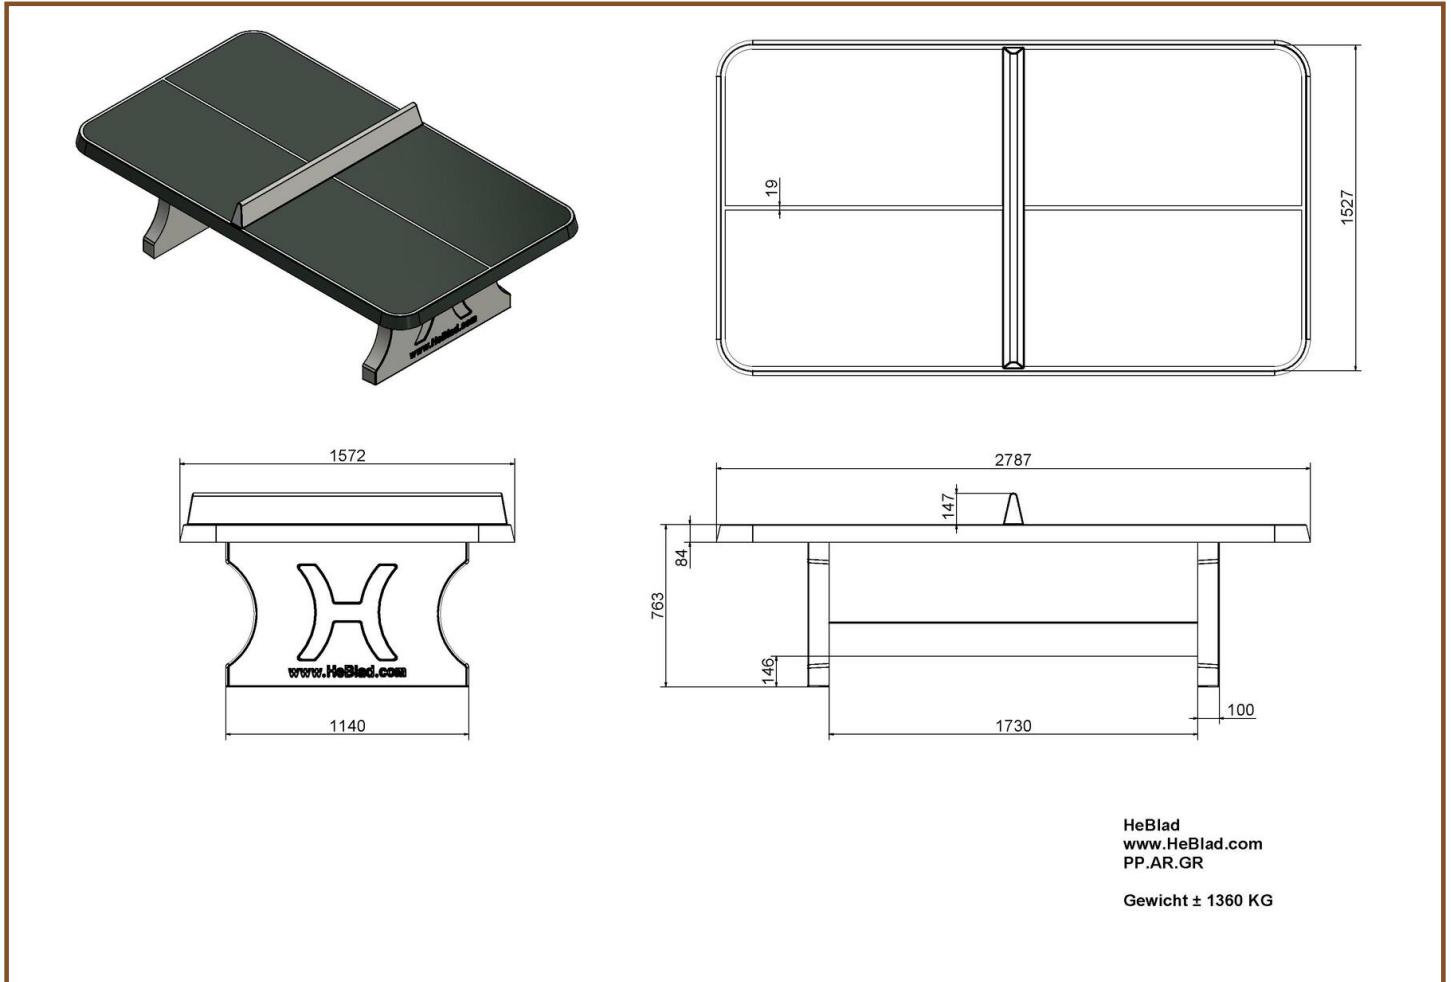

Specifications Concrete Ping-pong table green, rounded

Product code	PP.AR.GR	Height tabletop	76 cm
Colour	Groen - RAL 6009	Height of the net	14,75 cm
Dimensions tabletop	274 x 152 cm	Weight	1360 kg
Dimensions underside tabletop	279 x 157 cm	Distance legs	183 cm (center to center)
Tabletop thickness	8,4 cm		

Related products

Our products are delivered from our factory in the Netherlands.