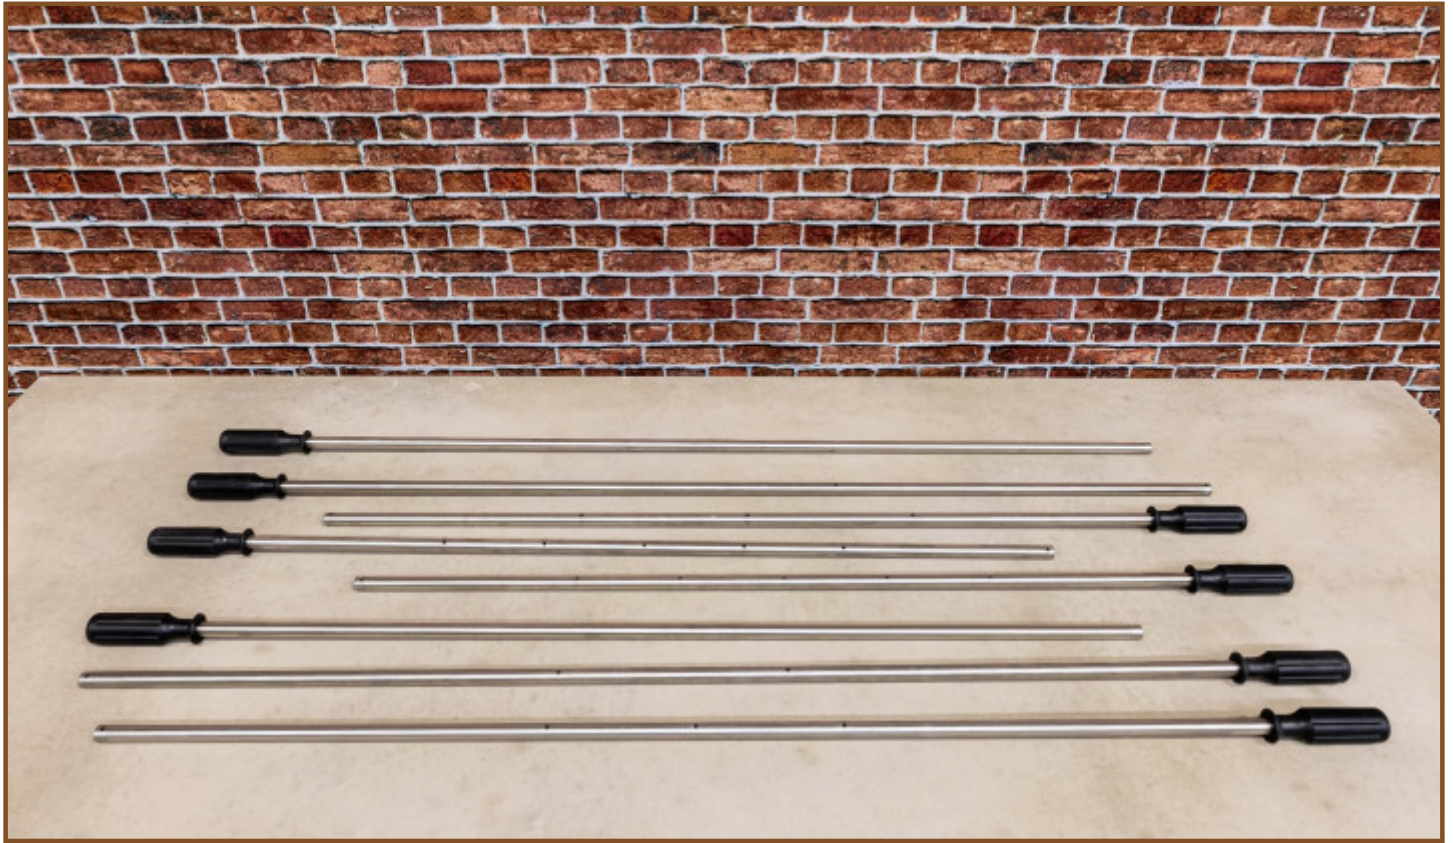

HB.FB.A

PP.R.BL

GT.CK.G4

HB.FB.Ball6

HB.FBSC.set

Our products are delivered from our factory in the Netherlands.

Stainless steel rods for football game, set of 8.

Product code: HB.FB.Rodset