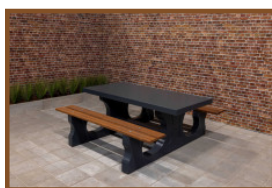

Specifications Picnic table DeLuxe Anthracite-Concrete

Product code	PS.DL.AB	Tabletop thickness	7.2 cm
Colour	Anthracite concrete	Seat height	49.7 cm
Dimensions (L x W x H)	180 x 187 x 75 cm	Weight	720 kg
Dimensions tabletop (L x W)	180 x 90 cm	Material seat	Bamboo
Height tabletop	74.7 cm	Distance legs	111 cm (center to center)

Related products

PS.DL.A

Our products are delivered from our factory in the Netherlands.