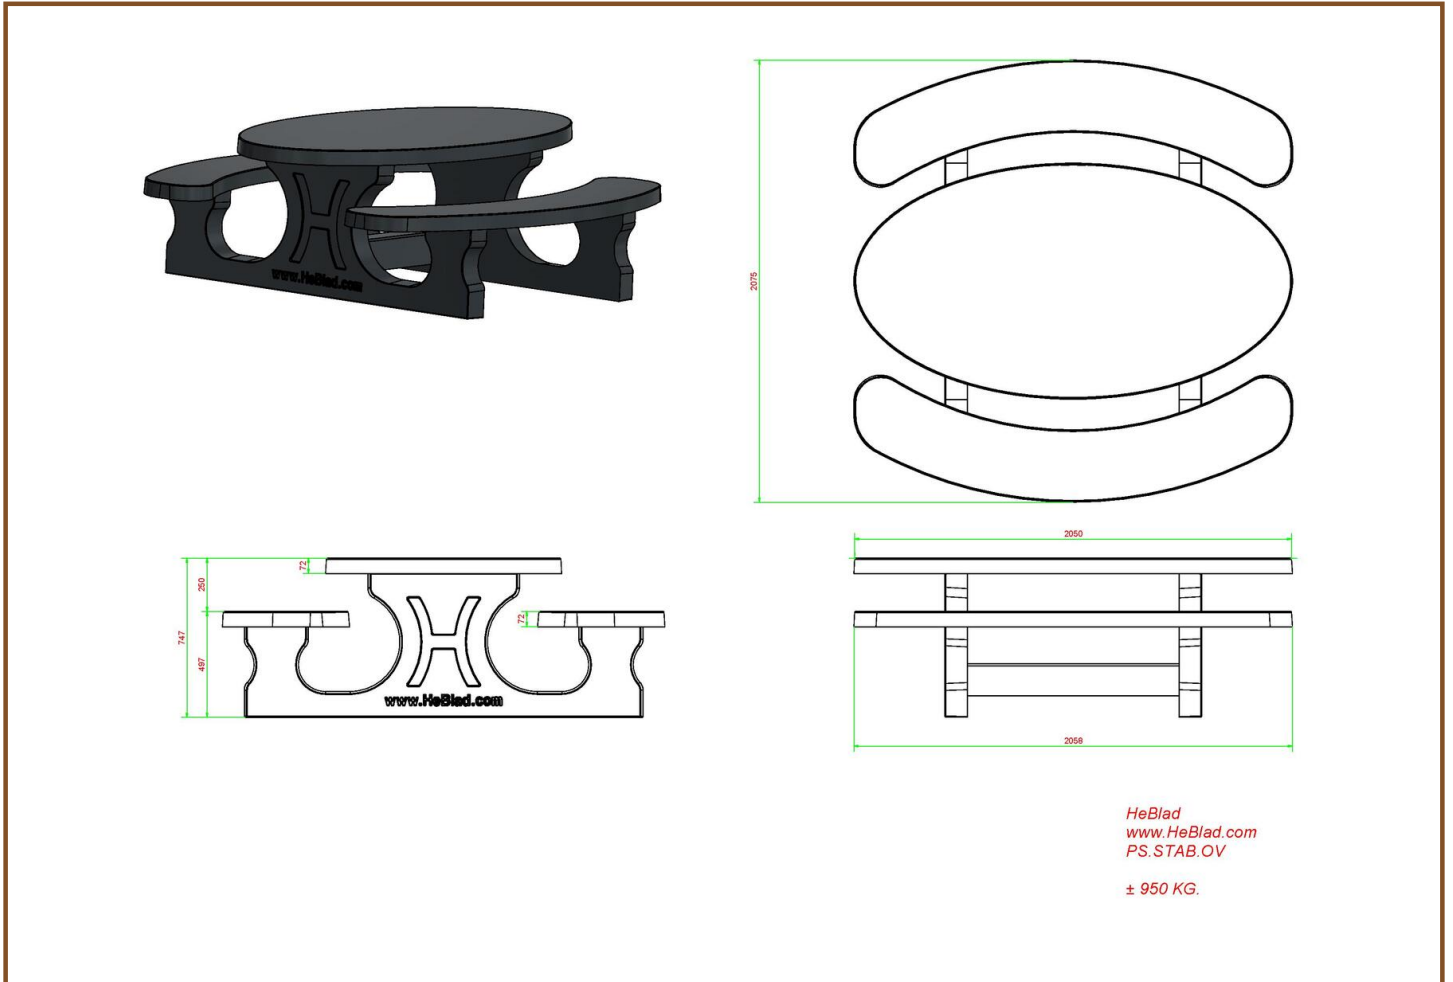

Our products are delivered from our factory in the Netherlands. 2 May 2024 - Prices subject to change

Specifications Picnic table Standard Oval Anthracite-Concrete

Product code	PS.STAB.OV	Tabletop thickness	7.2 cm
Colour	Anthracite concrete	Seat height	49.7 cm
Dimensions (L x W x H)	211 x 205 x 75 cm	Weight	950 kg
Dimensions tabletop (L x W)	205 x 110 cm	Material seat	Beton
Height tabletop	74.7 cm	Distance legs	110 cm (center to center)