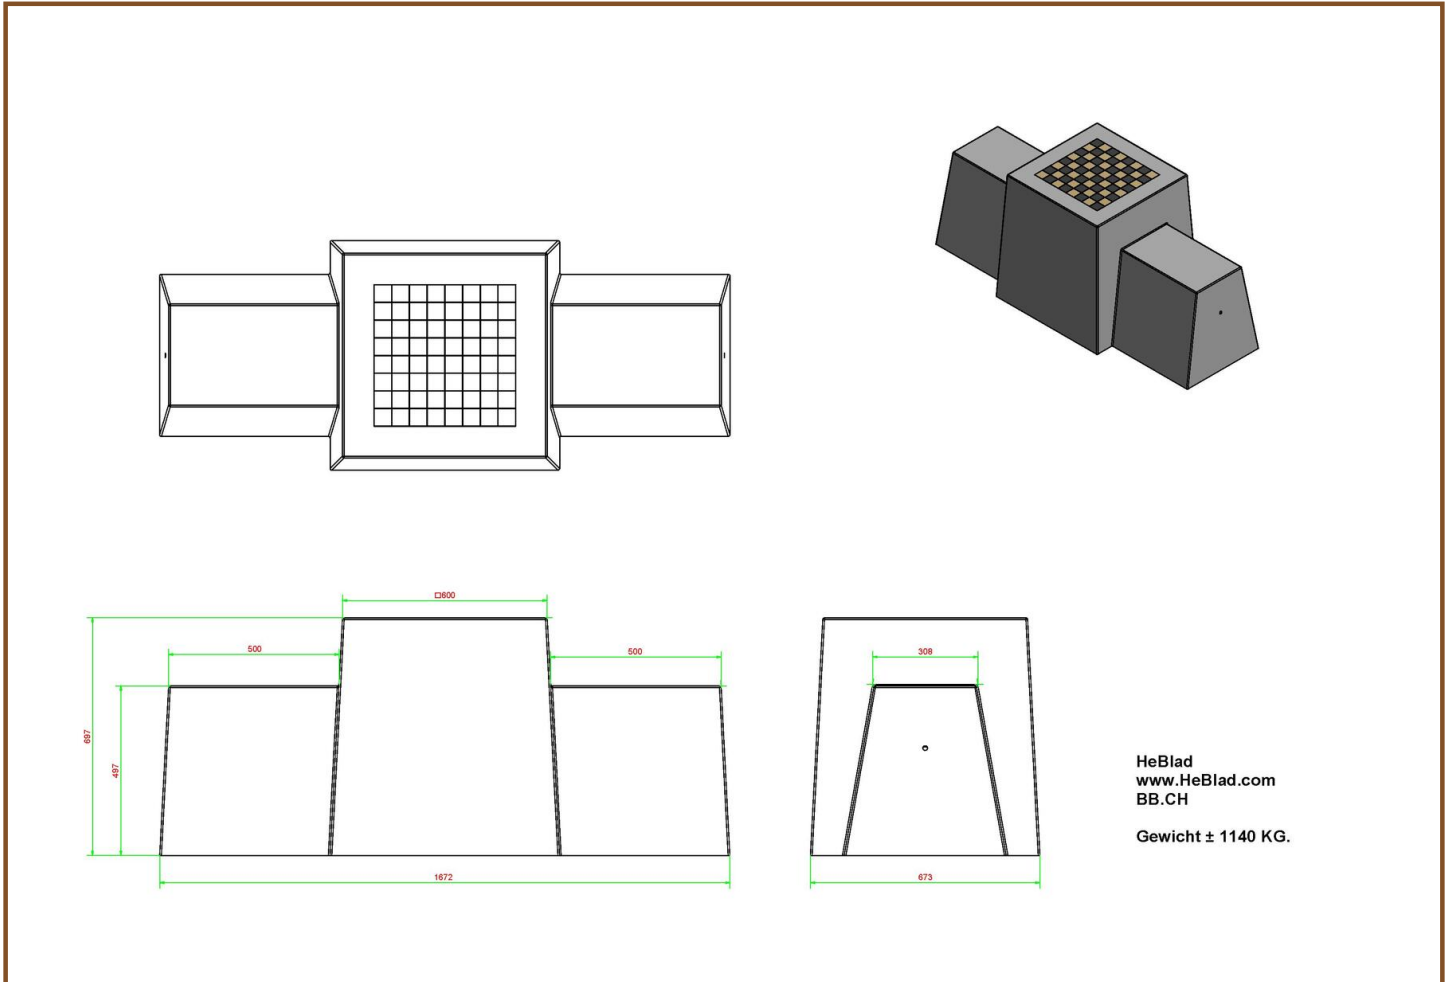

Specifications Chess Bench, Natural Concrete

Product code	BB.CH	Height tabletop	70 cm
Colour	Natural concrete	Weight	1140 kg
Dimensions (L x W x H)	167 x 67 x 70 cm	Number of seats	2
Seat height	50 cm		

Related products

Our products are delivered from our factory in the Netherlands.