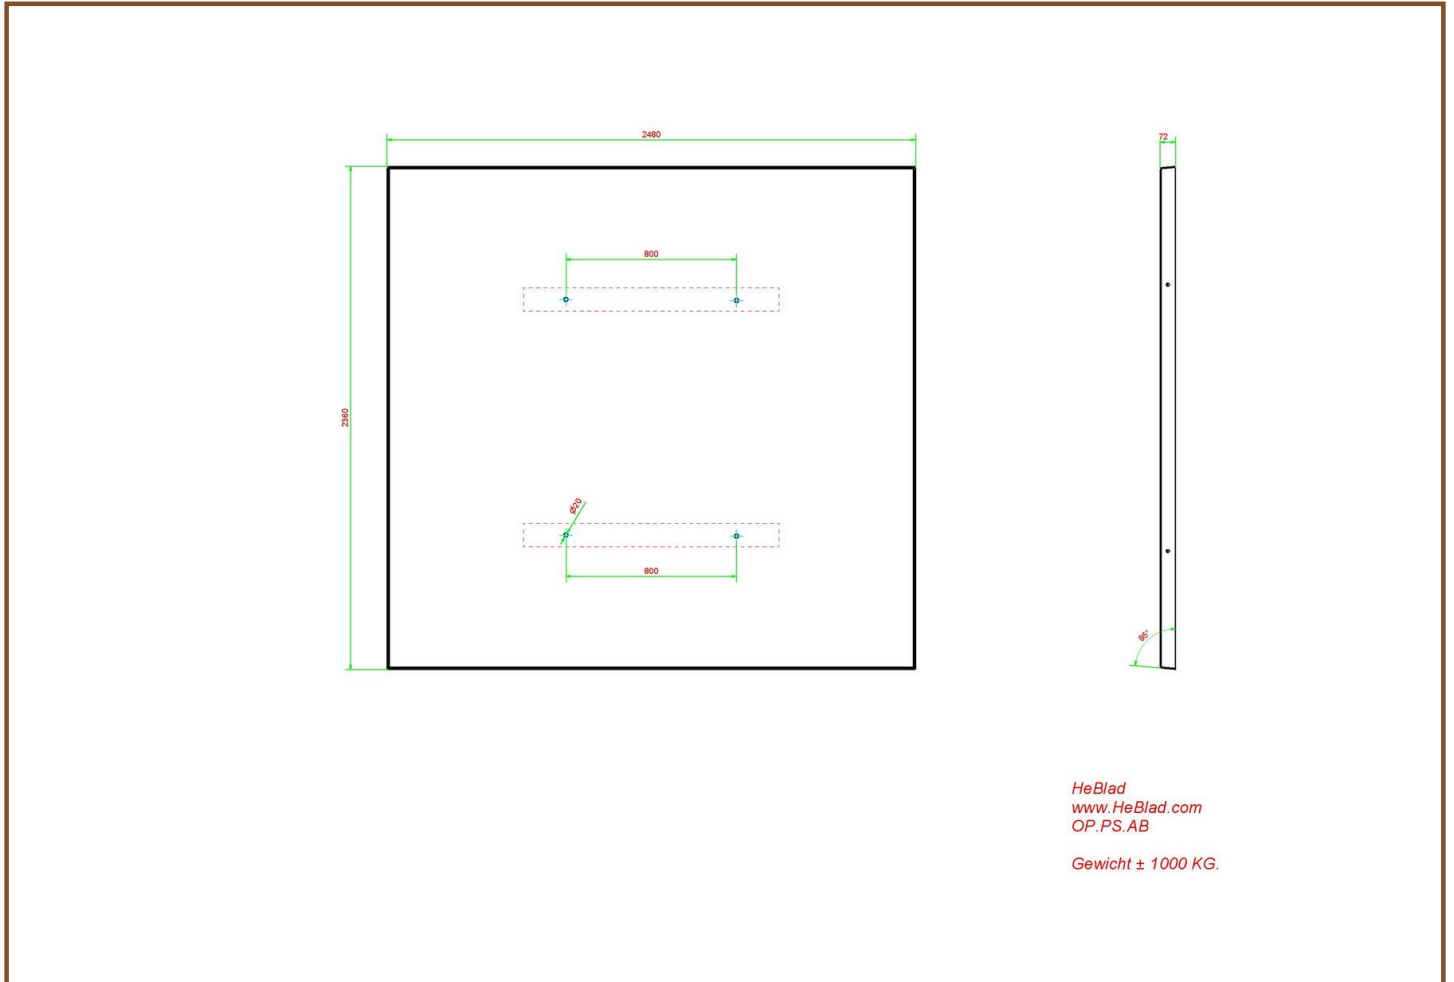

Our products are delivered from our factory in the Netherlands. 2 May 2024 - Prices subject to change

Specifications Bottom plate Picnic table Anthracite-Concrete

Product code	OP.PS.AB	Finishing surface	Anti-slip (window) profile
Colour	Anthracite concrete	lifting device	Concrete screw sleeve M16
Dimensions (L x W x H)	248 x 236 x 7,2 cm	preparation attachment	Holes for bolts M16
Weight	1000 kg		