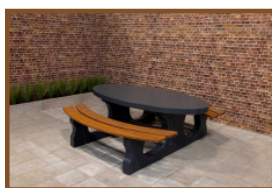

Specifications Bench standard oval anthracite

Product code	BB.STA.OV	Weight	610 kg
Colour	Anthracite	Material seat	Beton
Dimensions (L x W x H)	185 x 70 x 50 cm	Number of seats	4
Seat height	49.7 cm		

Related products

PS.DLA.OV

Our products are delivered from our factory in the Netherlands.