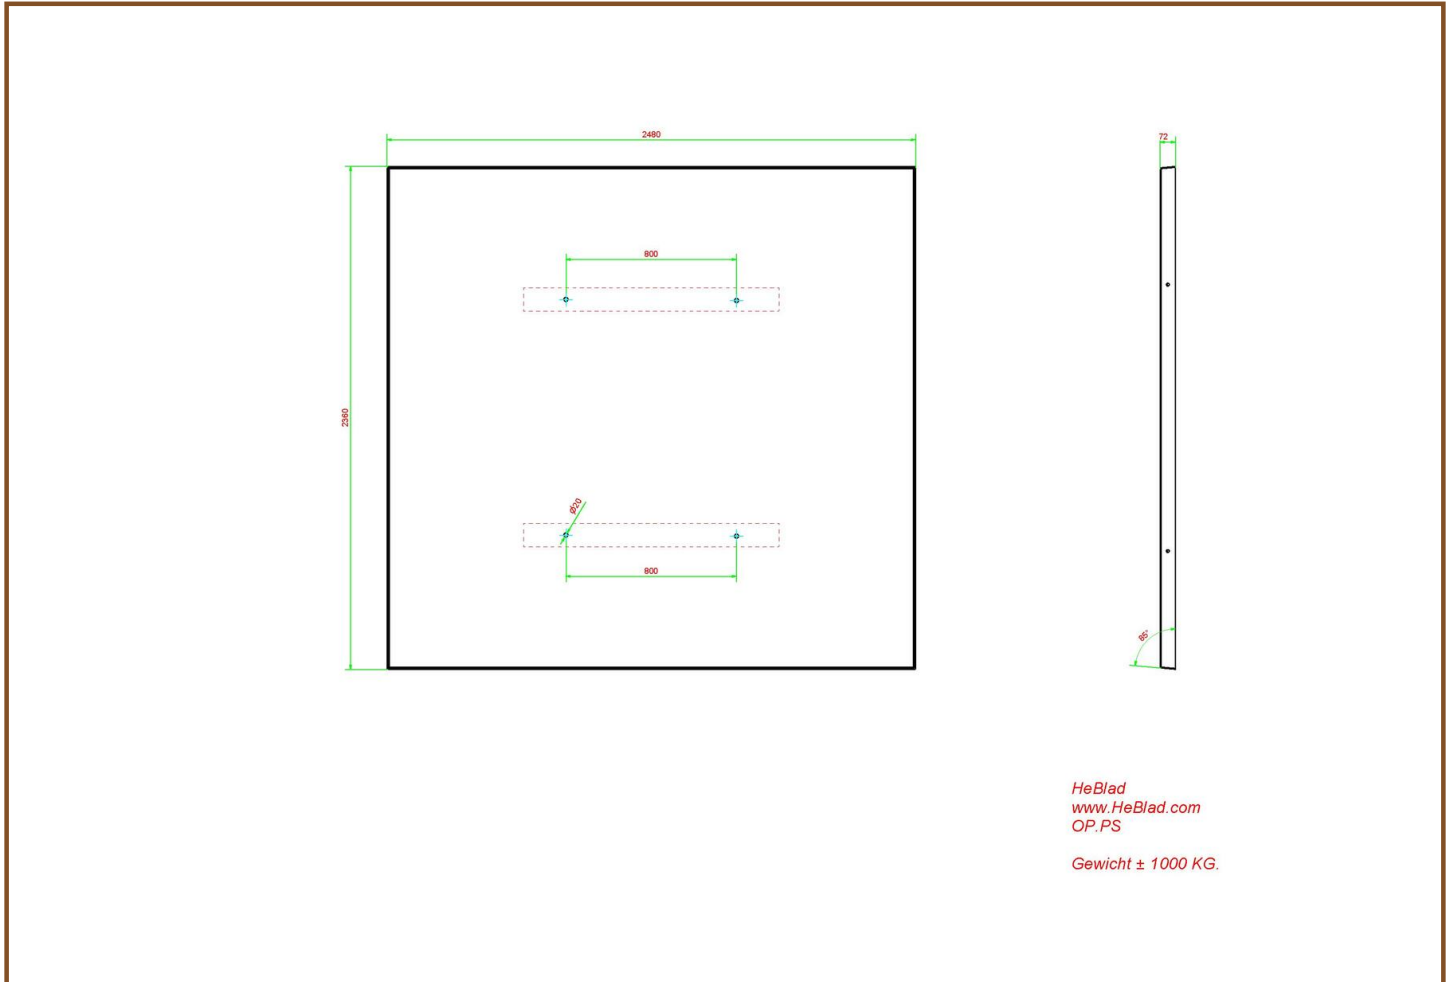

Specifications Bottom plate Picnic table Natural Concrete

Product code	OP.PS	Finishing surface	Anti-slip (window) profile
Colour	Natural concrete	lifting device	Concrete screw sleeve M16
Dimensions (L x W x H)	248 x 236 x 7,2 cm	preparation attachment	Holes for bolts M16
Weight	1000 kg		

Related products

Our products are delivered from our factory in the Netherlands.