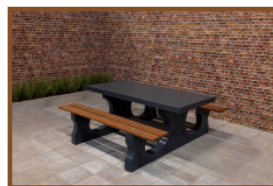

Specifications Bottom plate for all brands of Benches Natural Concrete

Product code	OP.BB	Weight	525 Kg
Colour	Naturel beton	Finishing surface	Anti-slip (window) profile
Dimensions (L x W x H)	248 x 120 x 7,2 cm	lifting device	Concrete screw sleeve M16

Related products

PS.DL.A

Our products are delivered from our factory in the Netherlands.