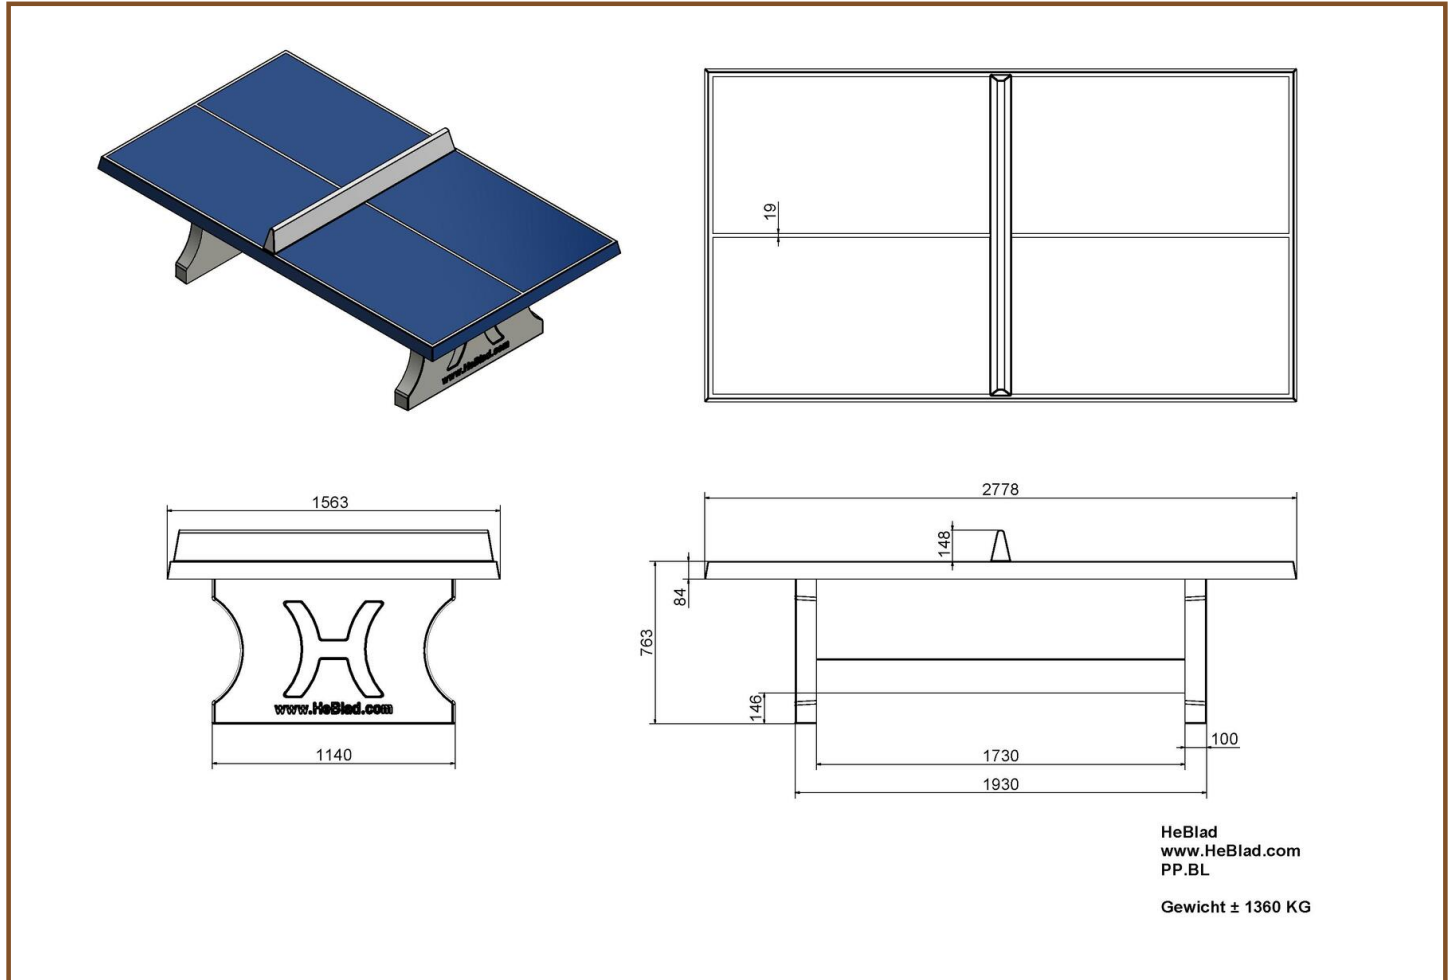

Specifications Concrete Ping-pong table blue

Product code	PP.BL	Height tabletop	76 cm
Colour	Blauw - RAL 5005	Height of the net	14,75 cm
Dimensions tabletop	274 x 152 cm	Weight	1360 kg
Dimensions underside tabletop	278 x 156 cm	Distance legs	183 cm (center to center)
Tabletop thickness	8,4 cm		

Related products

Our products are delivered from our factory in the Netherlands.