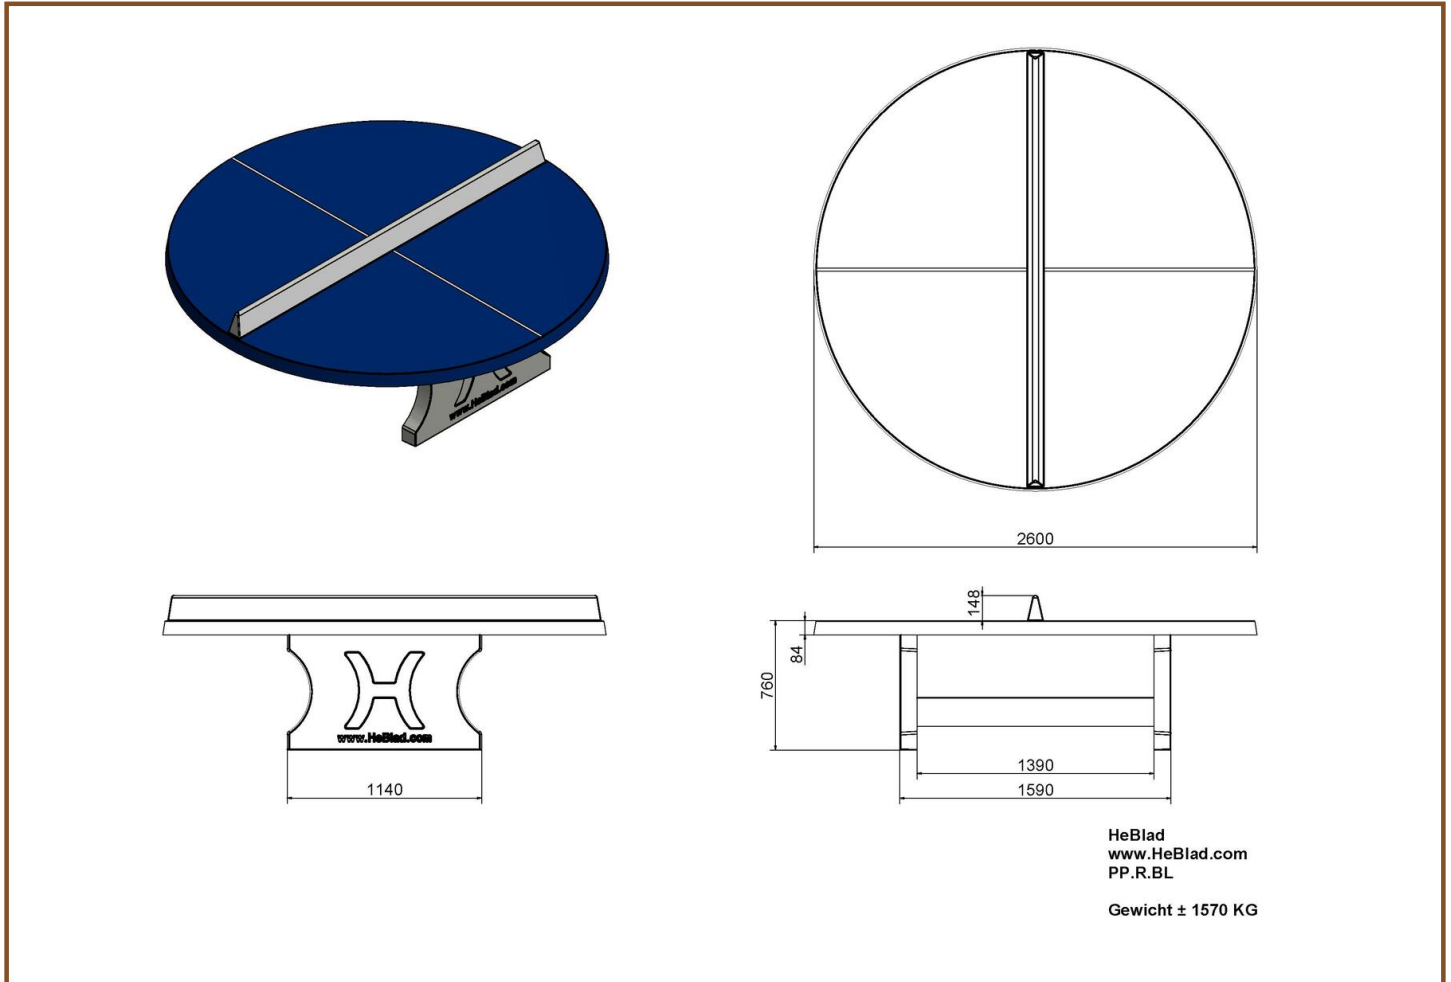

Specifications Concrete Ping-pong table blue, round

Product code	PP.R.BL	Height tabletop	76 cm
Colour	Blauw - RAL 5005	Height of the net	14,75 cm
Dimensions tabletop	∅ 260 cm	Weight	1570 kg
Dimensions underside tabletop	∅ 264 cm	Distance legs	149 cm (center to center)
Tabletop thickness	8,4 cm		

Related products

Our products are delivered from our factory in the Netherlands.