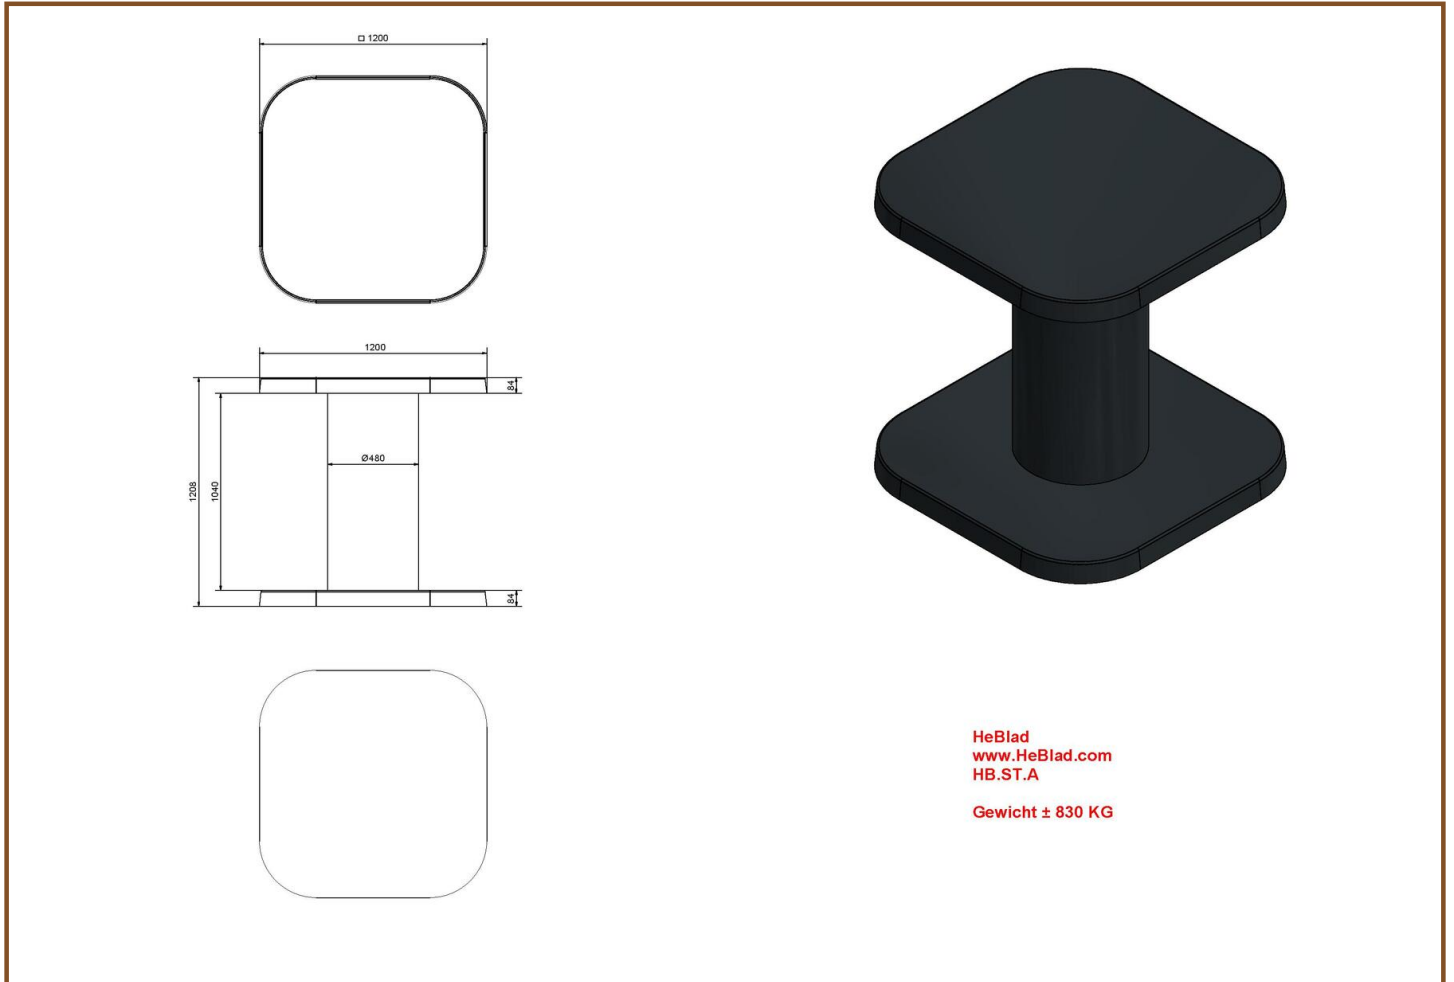

Specifications Concrete High Table Anthracite

Product code	HB.ST.A	Height tabletop	113 cm
Colour	Anthracite lacquered, RAL 7017	Tabletop thickness	8.4 cm
Dimensions (L x W x H)	120 x 120 x 113 cm	Weight	985 kg
Dimensions tabletop (L x W)	120 x 120 cm		

Related products

Our products are delivered from our factory in the Netherlands.