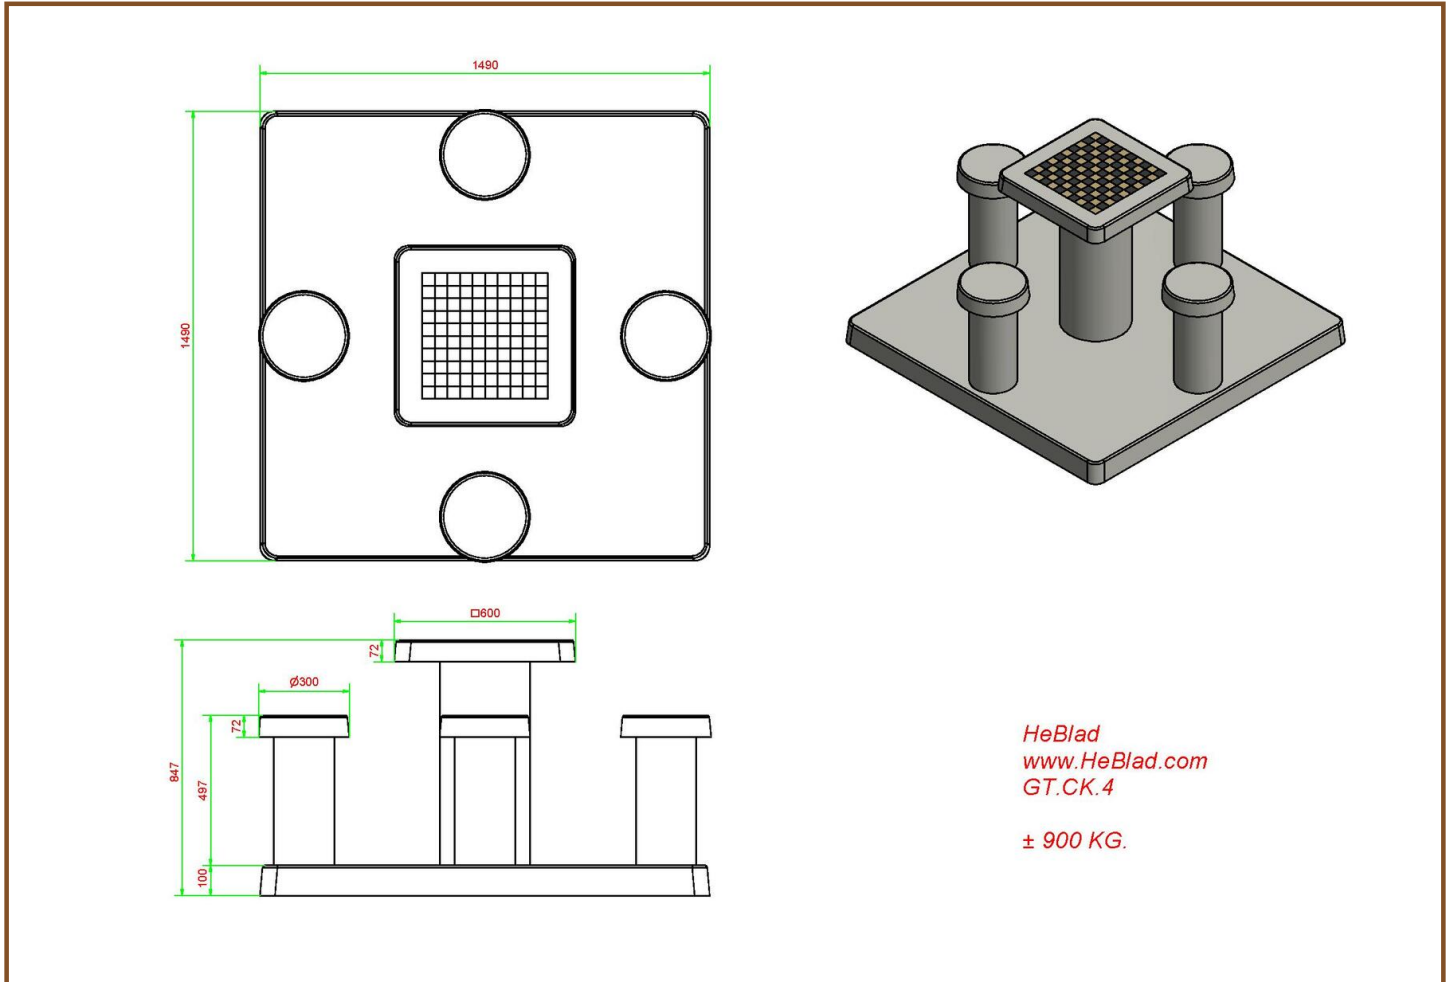

Specifications Checkers/Drafts Table Natural Concrete (4P)

Product code	GT.CK.4	Dimensions tabletop	60 x 60 cm
Colour	Natural concrete	Tabletop thickness	7,2 cm
Dimensions (L X W)	149 x 149 cm	Weight	750 kg
Height tabletop	75 cm	Thickness bottom plate	10 cm
Seat height	50 cm		

Related products

Our products are delivered from our factory in the Netherlands.