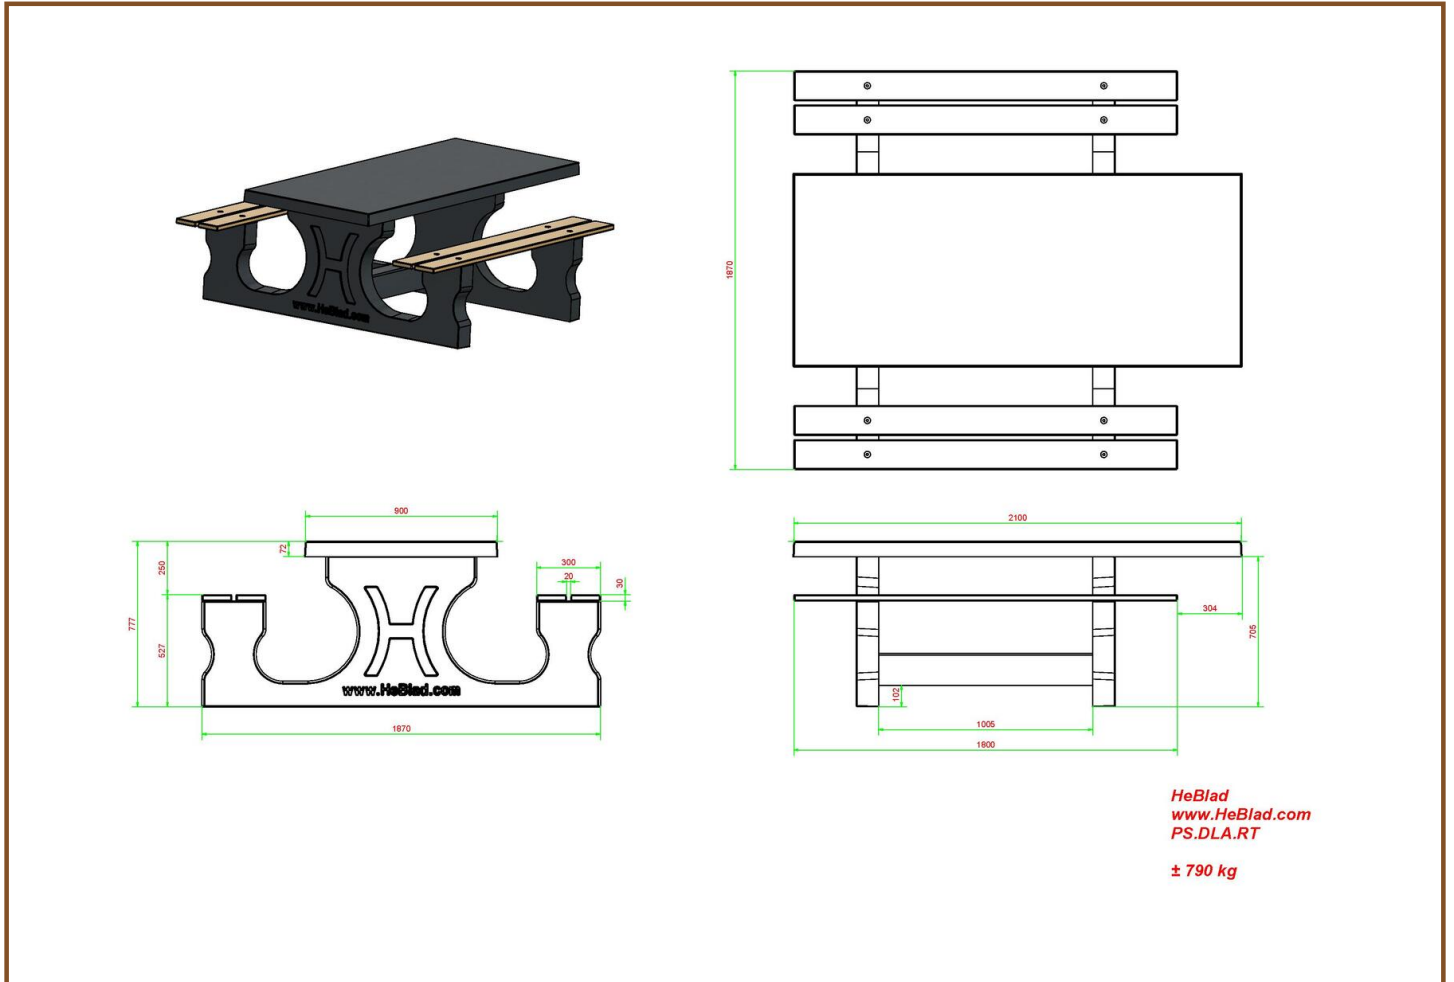

Specifications Concrete Picnic table DeLuxe Anthracite Wheelchair accessible

Product code	PS.DLA.RT	Tabletop thickness	7.2 cm
Colour	Anthracite lacquered, RAL 7002	Seat height	52.7 cm
Dimensions (L x W x H)	210 x 187 x 78 cm	Weight	790 kg
Dimensions tabletop (L x W)	210 x 90 cm	Material seat	Bamboo
Height tabletop	77.7 cm	Distance legs	111 cm (center to center)

Related products