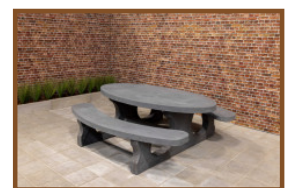

PS.STAB.OV

Our products are delivered from our factory in the Netherlands.