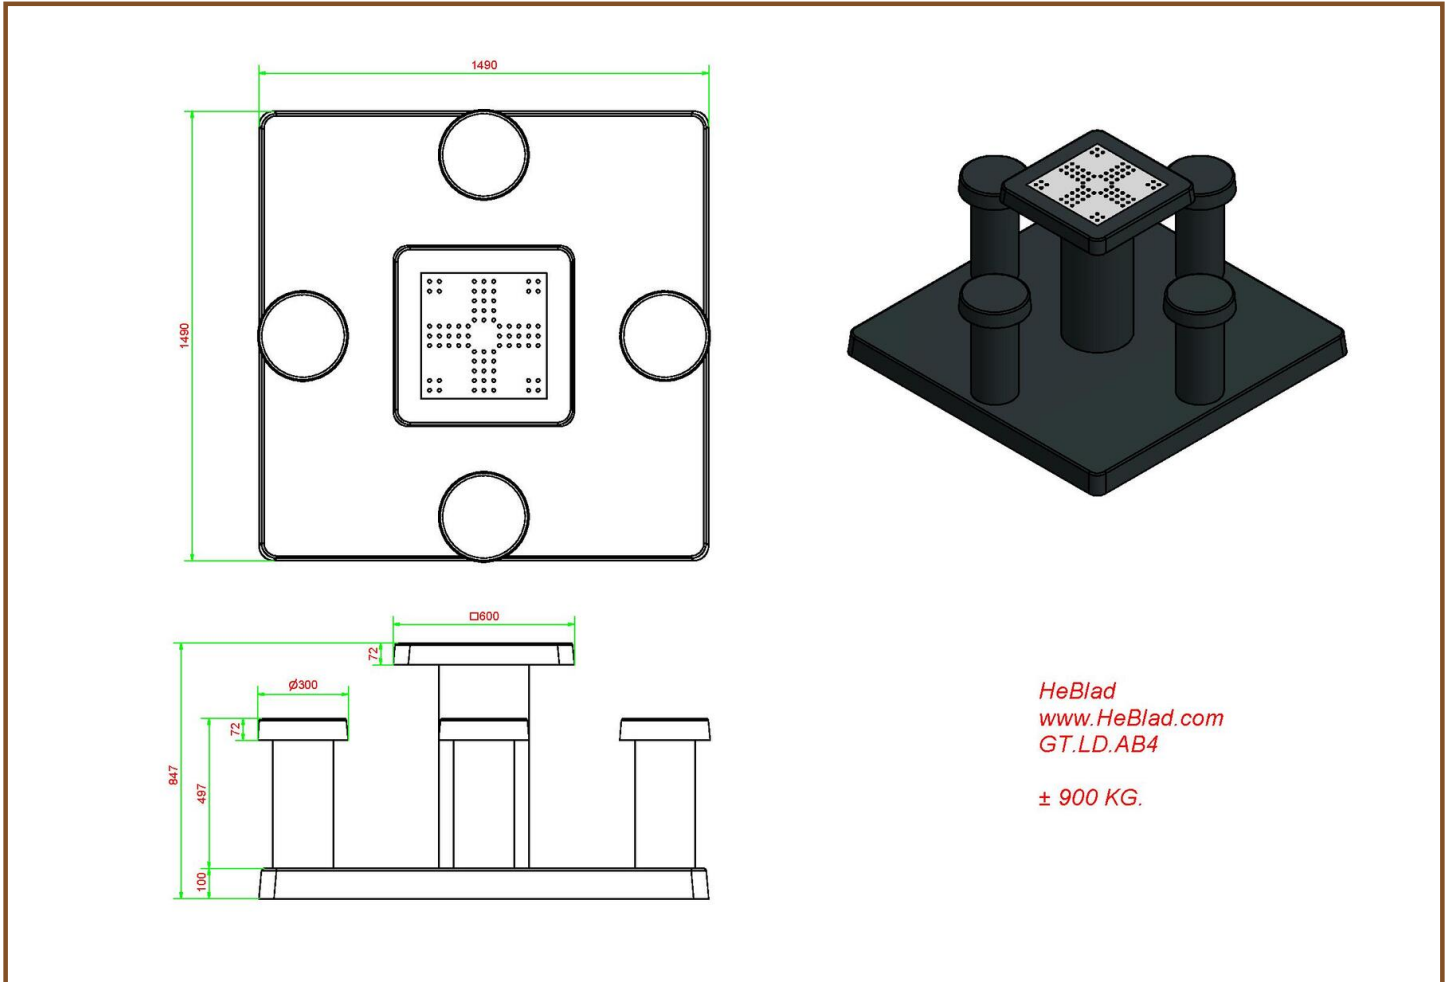

Specifications Ludo Game Table Anthracite-Concrete (4P)

Product code	GT.LD.AB4	Dimensions tabletop (L x W)	60 x 60 cm
Colour	Anthracite concrete	Tabletop thickness	7,2 cm
Dimensions (L X W)	149 x 149 cm	Weight	900 kg
Height tabletop	75 cm	Thickness bottom plate	10 cm
Seat height	50 cm		

Related products

Our products are delivered from our factory in the Netherlands.