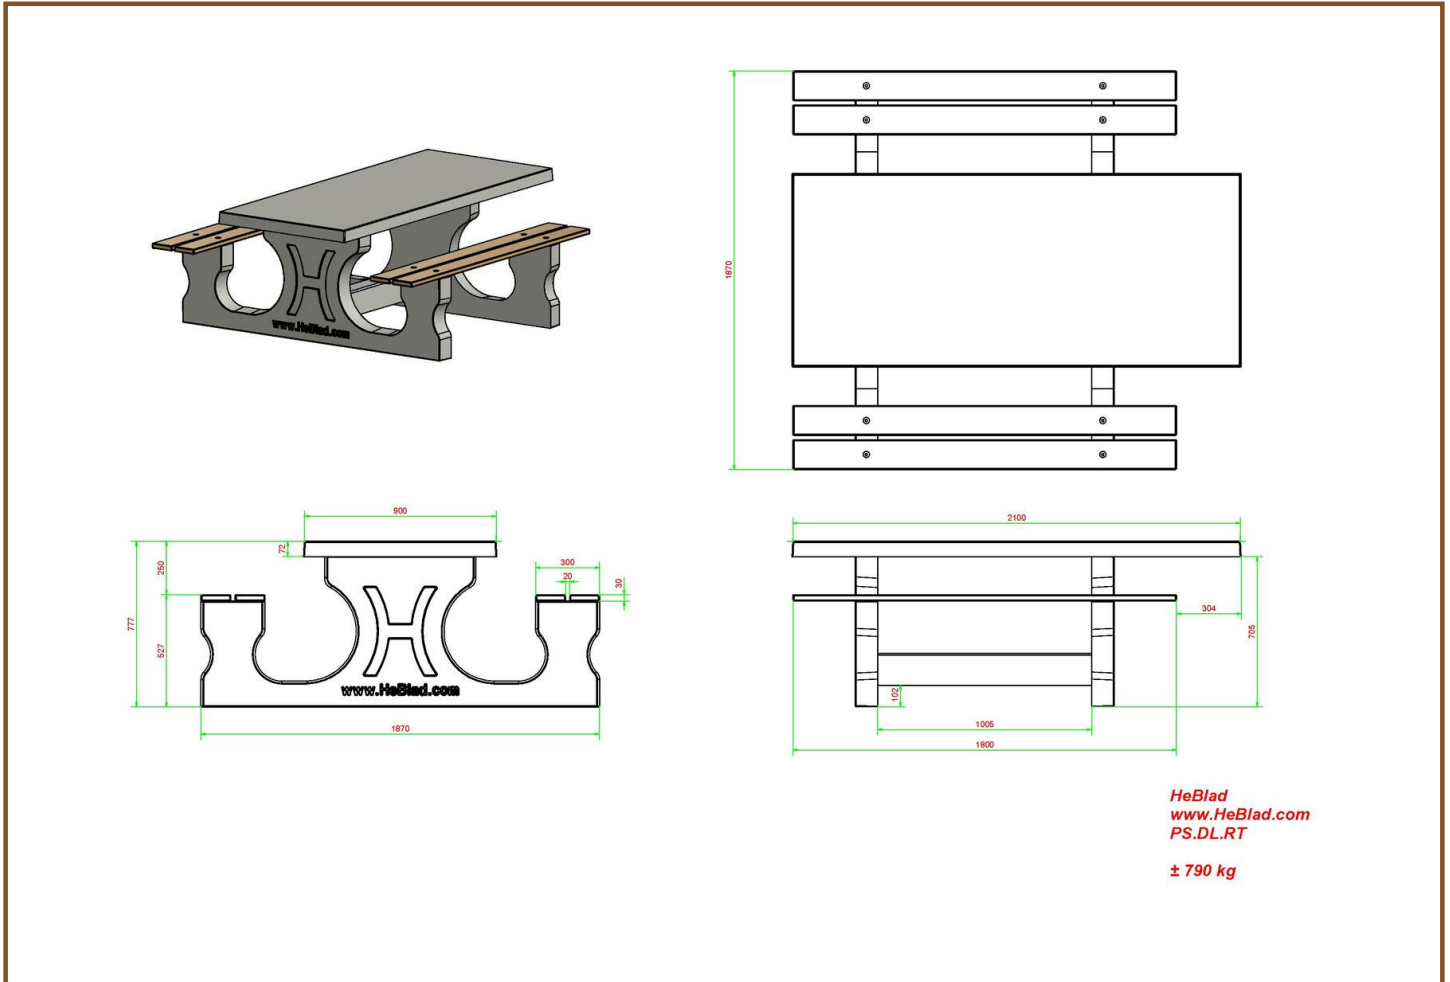

Specifications Picnic table DeLuxe Natural Concrete Wheelchair accessible

Product code	PS.DL.RT	Tabletop thickness	7.2 cm
Colour	Natural concrete	Seat height	52.7 cm
Dimensions (L x W x H)	210 x 187 x 78 cm	Weight	790 kg
Dimensions tabletop (L x W)	210 x 90 cm	Material seat	Bamboo
Height tabletop	77.7 cm	Distance legs	111 cm (center to center)

Related products

Our products are delivered from our factory in the Netherlands.