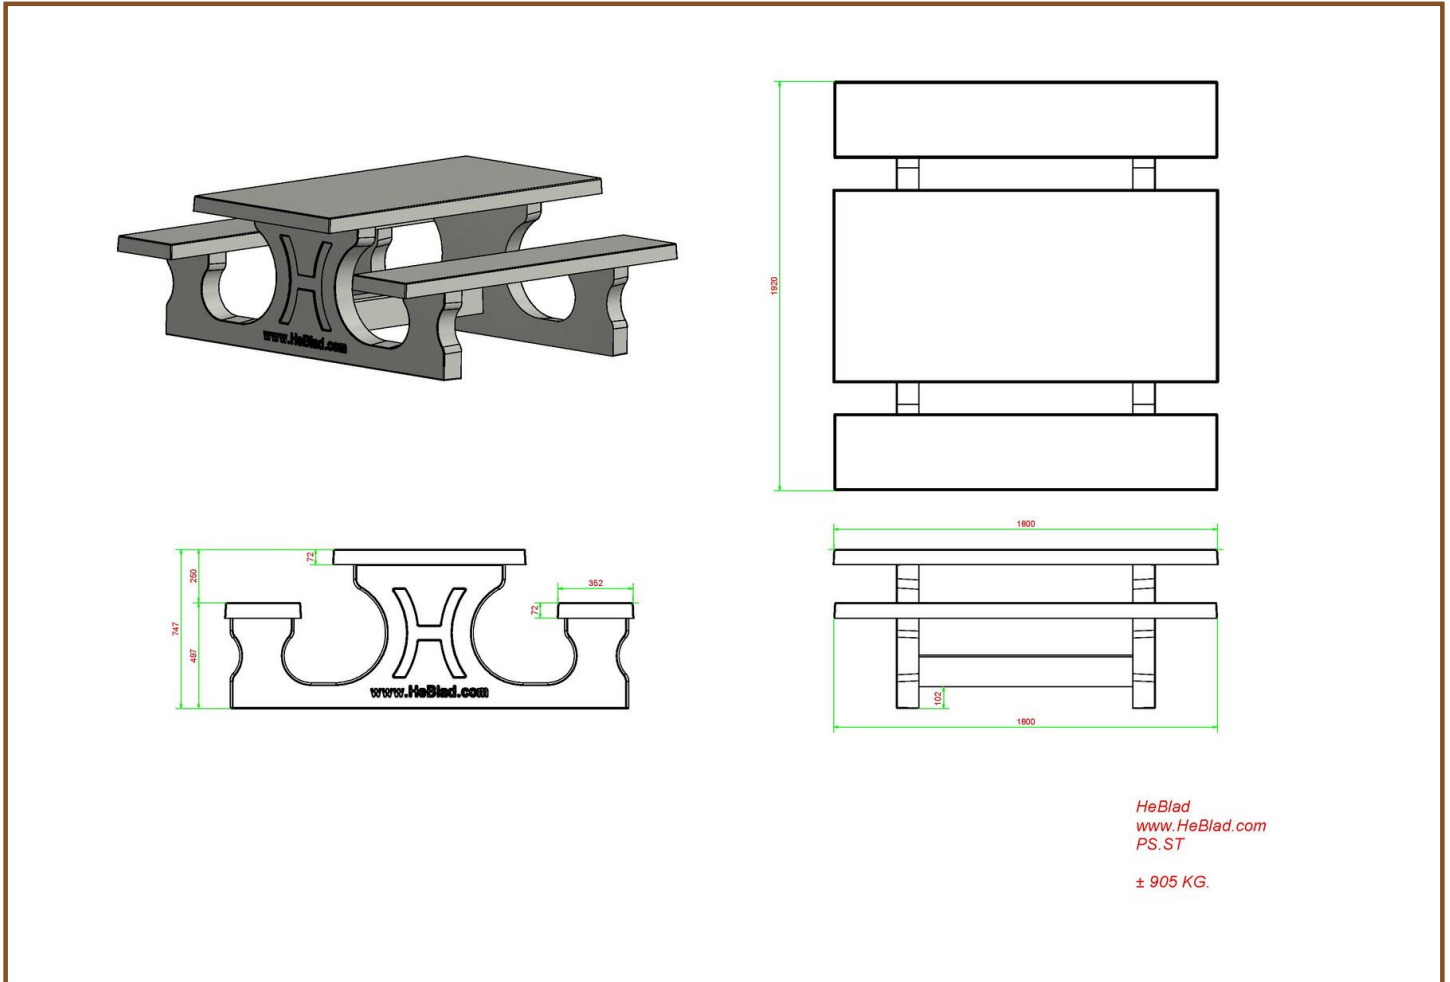

Specifications Picnic table Standard Natural Concrete

Product code	PS.ST	Tabletop thickness	7.2 cm
Colour	Natural concrete	Seat height	49.7 cm
Dimensions (L x W x H)	180 x 192 x 75 cm	Weight	905 kg
Dimensions tabletop (L x W)	180 x 90 cm	Material seat	Beton
Height tabletop	74.7 cm	Distance legs	111 cm (center to center)

Related products

Our products are delivered from our factory in the Netherlands.