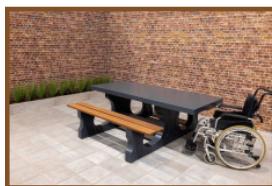

Specifications Picnic table DeLuxe Natural Concrete Wheelchair accessible

Product code	PS.DL.RT	Tabletop thickness	7.2 cm
Colour	Natural concrete	Seat height	52.7 cm
Dimensions (L x W x H)	210 x 187 x 78 cm	Weight	790 kg
Dimensions tabletop (L x W)	210 x 90 cm	Material seat	Bamboo
Height tabletop	77.7 cm	Distance legs	111 cm (center to center)

Related products

PS.DLA.RT

Our products are delivered from our factory in the Netherlands.