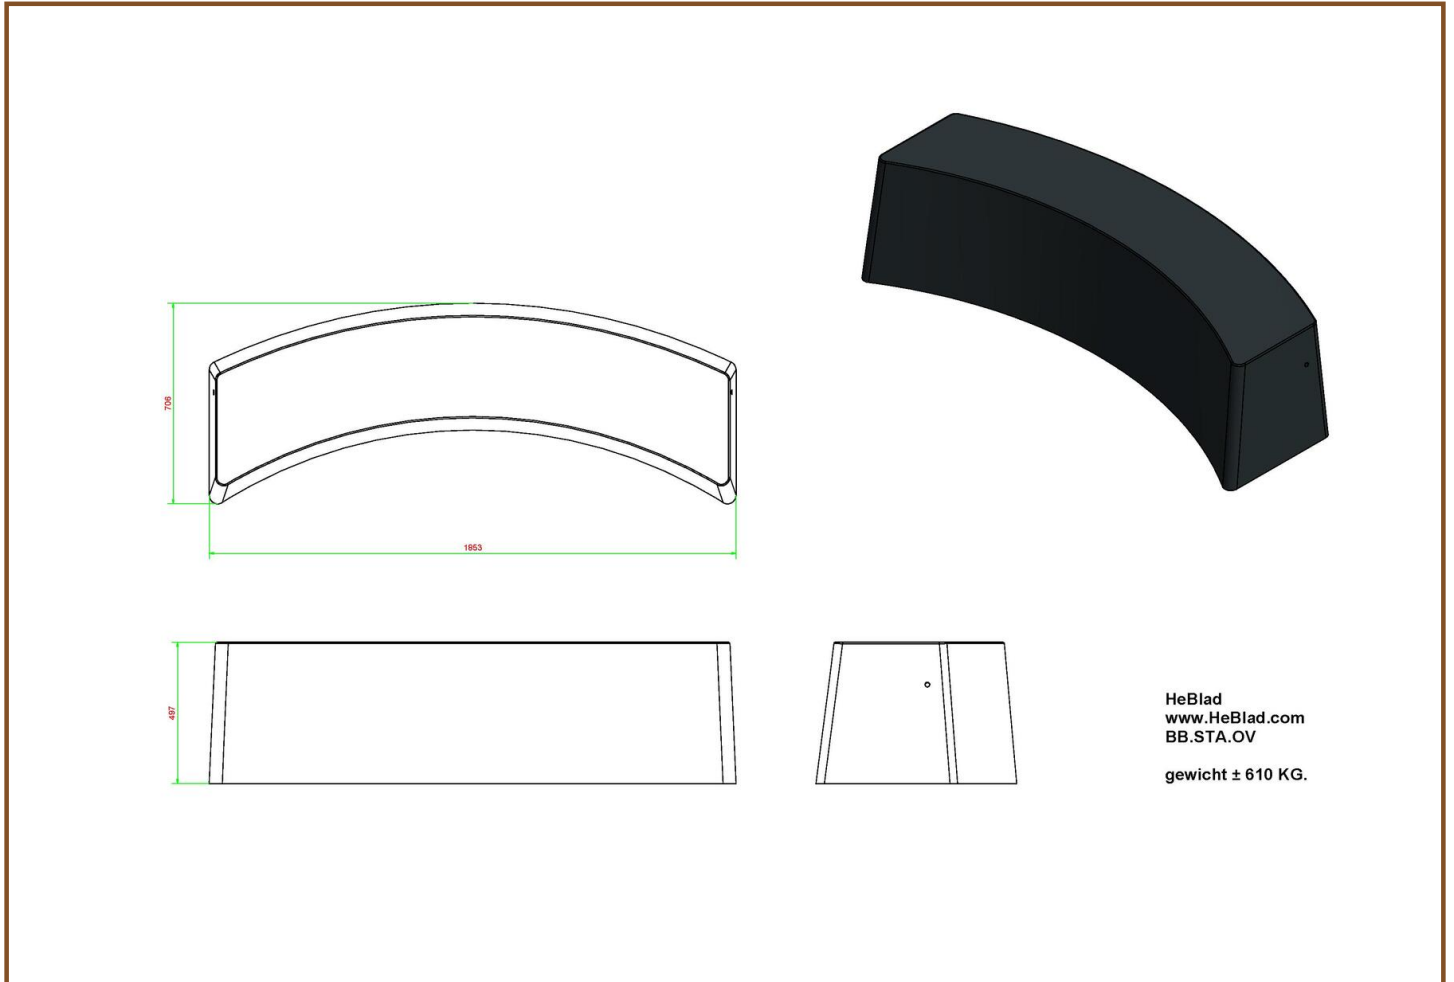

Specifications Bench standard oval anthracite

Product code	BB.STA.OV	Weight	610 kg
Colour	Anthracite	Material seat	Beton
Dimensions (L x W x H)	185 x 70 x 50 cm	Number of seats	4
Seat height	49.7 cm		

Related products