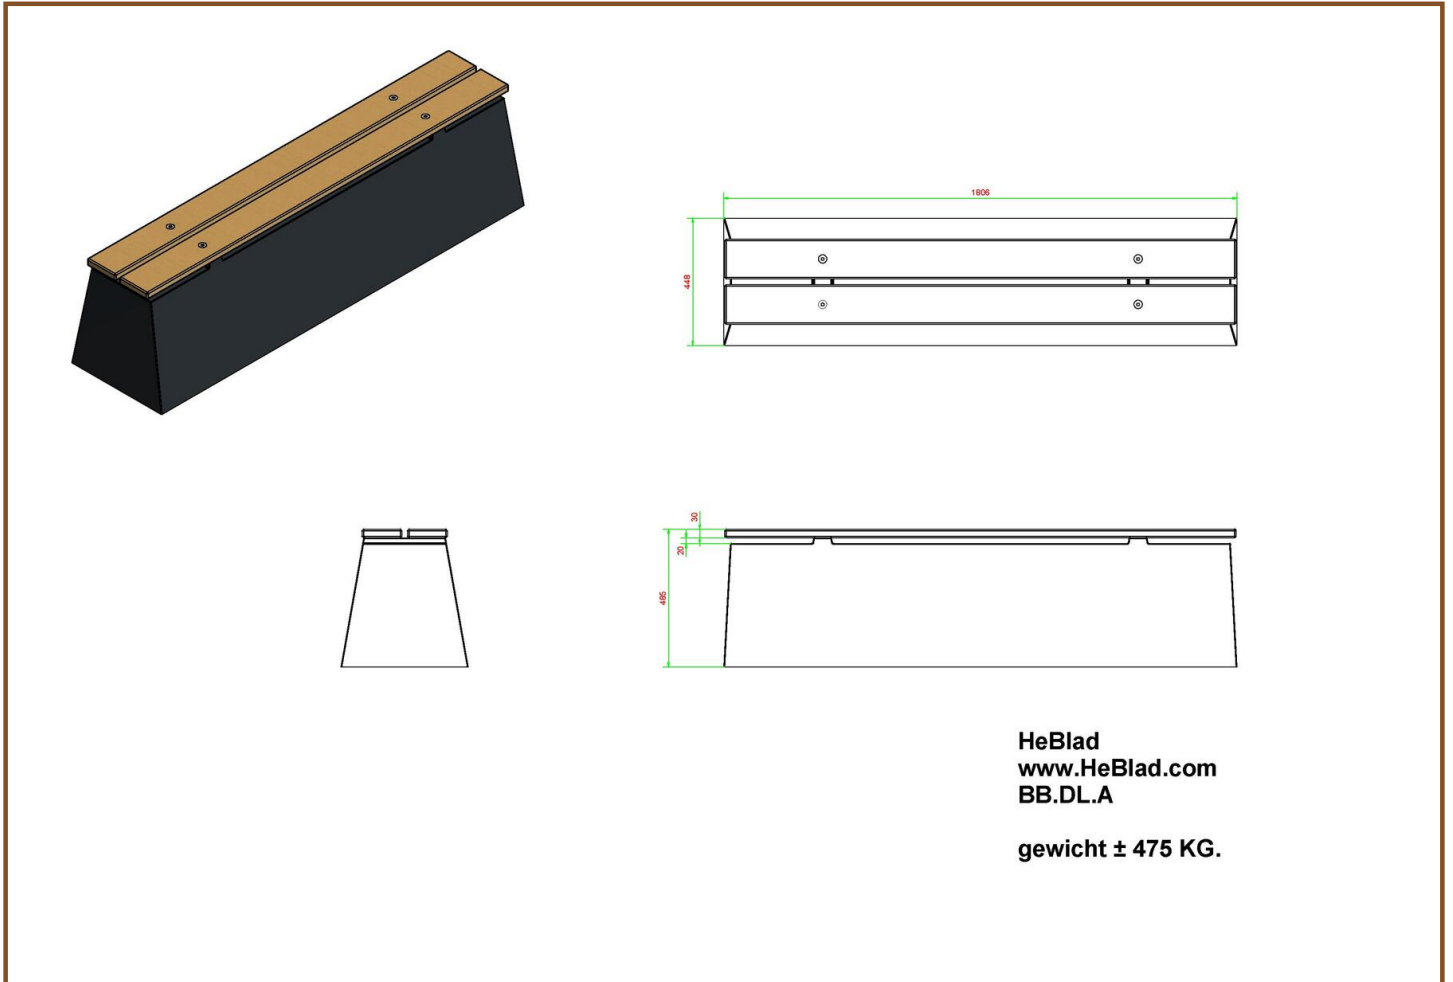

Our products are delivered from our factory in the Netherlands. 2 May 2024 - Prices subject to change

Specifications Concrete Bench DeLuxe Anthracite

Product code	BB.DL.A	Weight	475 kg
Colour	Anthracite lacquered, RAL 7017	Material seat	Bamboo
Dimensions (L x W x H)	180 x 45 x 50 cm	Number of seats	4
Seat height	50 cm		