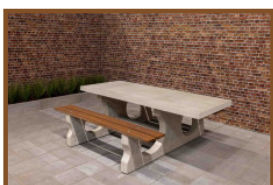

Related products

PS.DL.RT