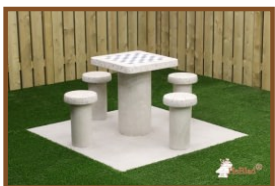

Specifications Set of chessmen

Product code GT.CH.Pieces

Related products

GT.CH.G4