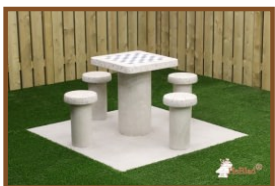

Specifications Set of chessmen

Product code

GT.CH.Pieces

Related products

GT.CH.G4