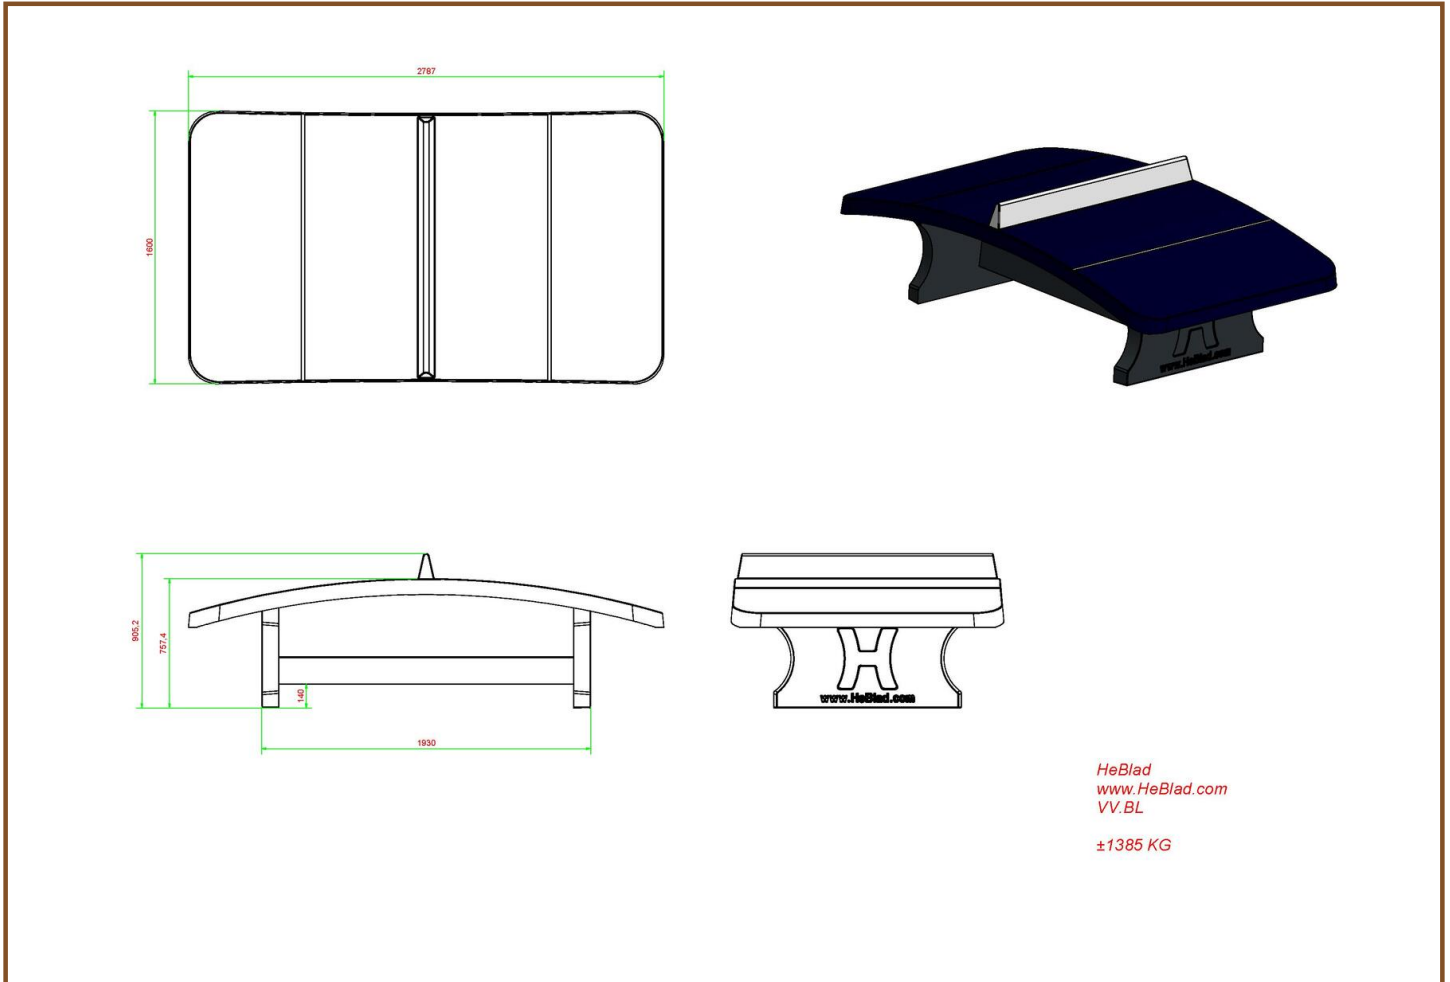

Specifications Concrete Foot Volleyball Table Blue

Product code	VV.BL	Height tabletop	76 cm
Colour	Blauw - RAL 5005	Height of the net	14,75 cm
Dimensions tabletop	274 x 152 cm	Weight	1385 kg
Dimensions underside tabletop	278 x 156 cm	Distance legs	183 cm (center to center)
Tabletop thickness	8,4 cm		

Related products

Our products are delivered from our factory in the Netherlands.