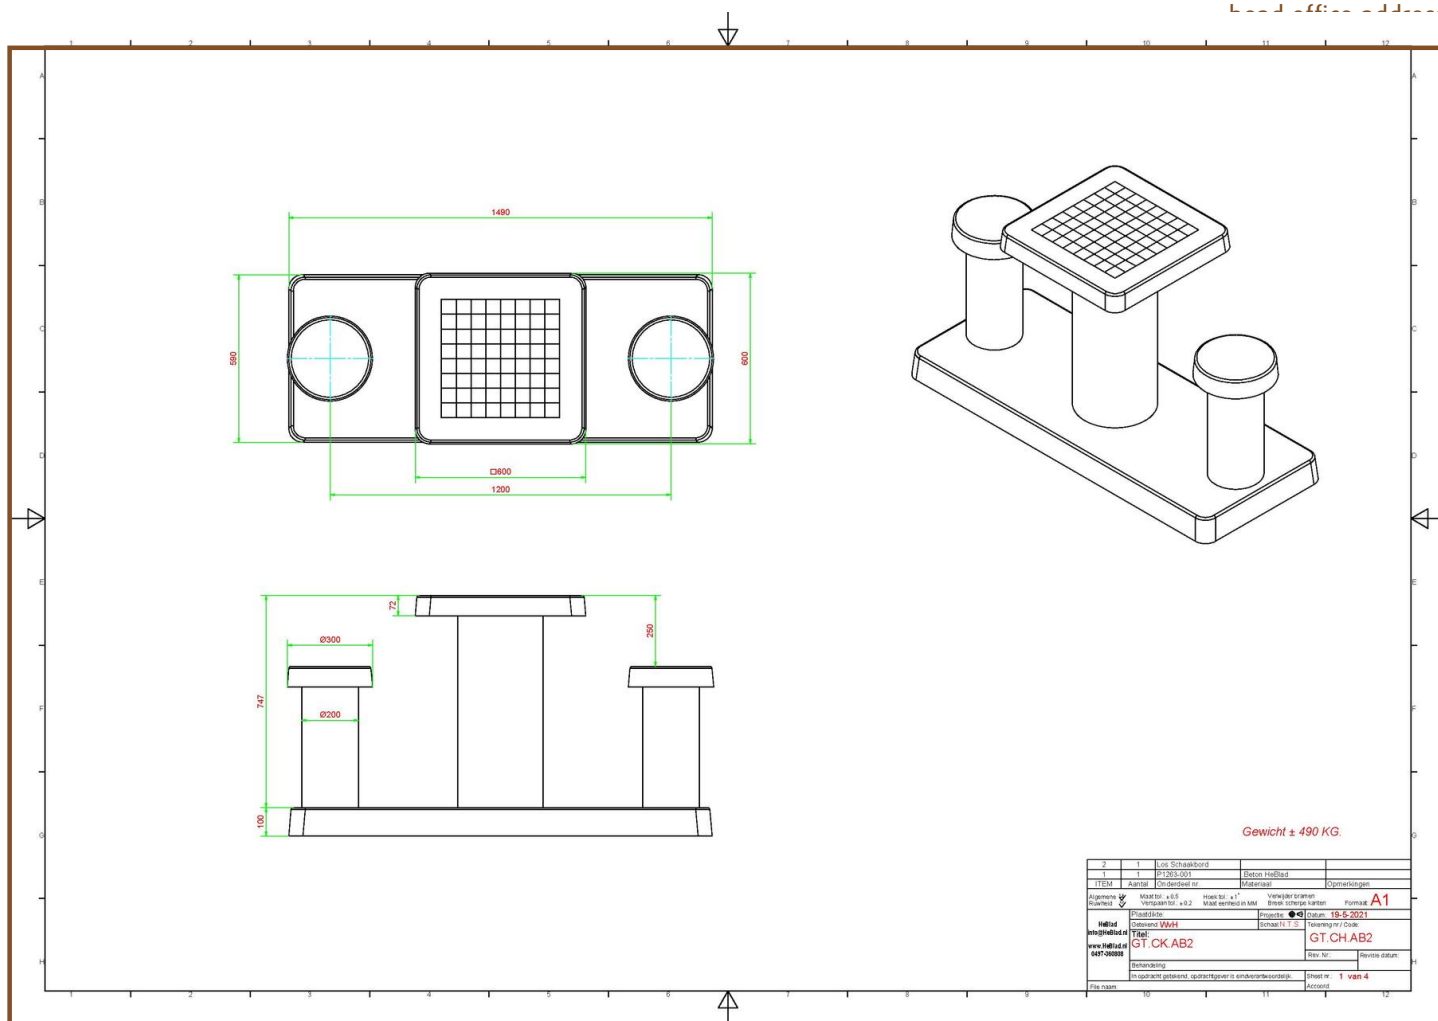

Specifications Chess Table Anthracite-Concrete (2P)

Product code	GT.CH.AB2	Dimensions tabletop	60 x 60 cm
Colour	Anthracite concrete	Tabletop thickness	10 cm
Dimensions (L X W)	149 x 59 cm	Weight	425 kg
Height tabletop	75 cm	Thickness bottom plate	10 cm
Seat height	50 cm		

Related products

Our products are delivered from our factory in the Netherlands.