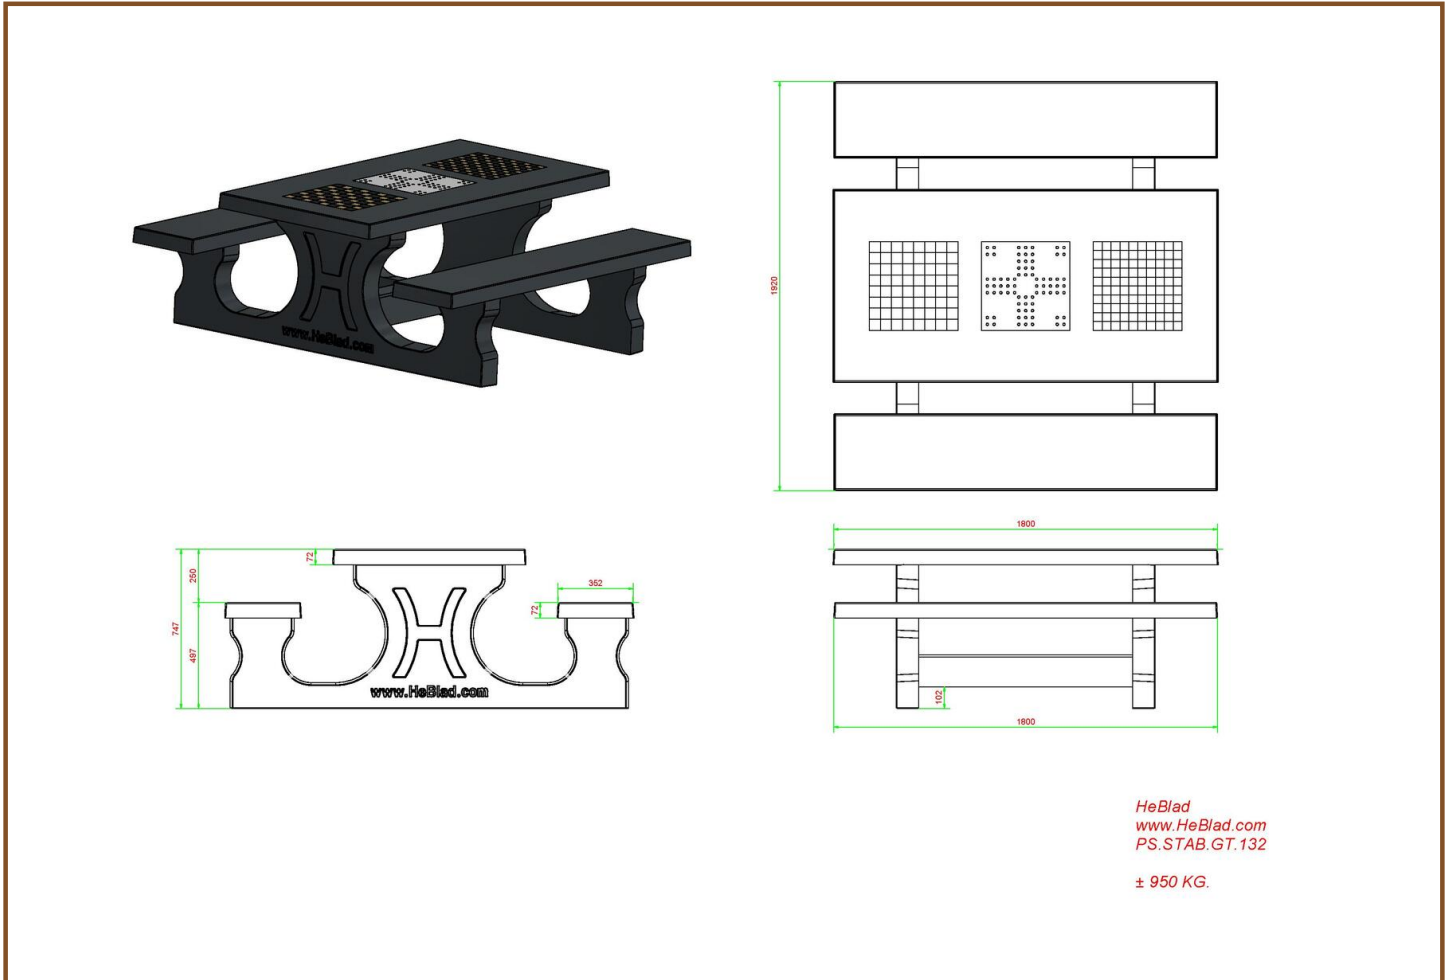

Specifications Multi Gaming table (1-3-2) Standard Anthracite-Concrete

Product code	PS.STAB.GT.132	Tabletop thickness	7,2 cm
Colour	Anthracite concrete	Seat height	49,7 cm
Dimensions (L x W x H)	210 x 187 x 75 cm	Weight	950 kg
Dimensions tabletop (L x W)	210 x 90 cm	Material seat	Beton
Height tabletop	74,7 cm	Distance legs	111 cm (center to center)

Our products are delivered from our factory in the Netherlands.