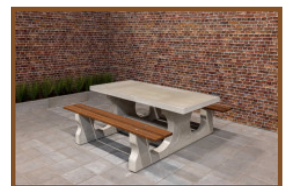

PS.DL

Our products are delivered from our factory in the Netherlands.