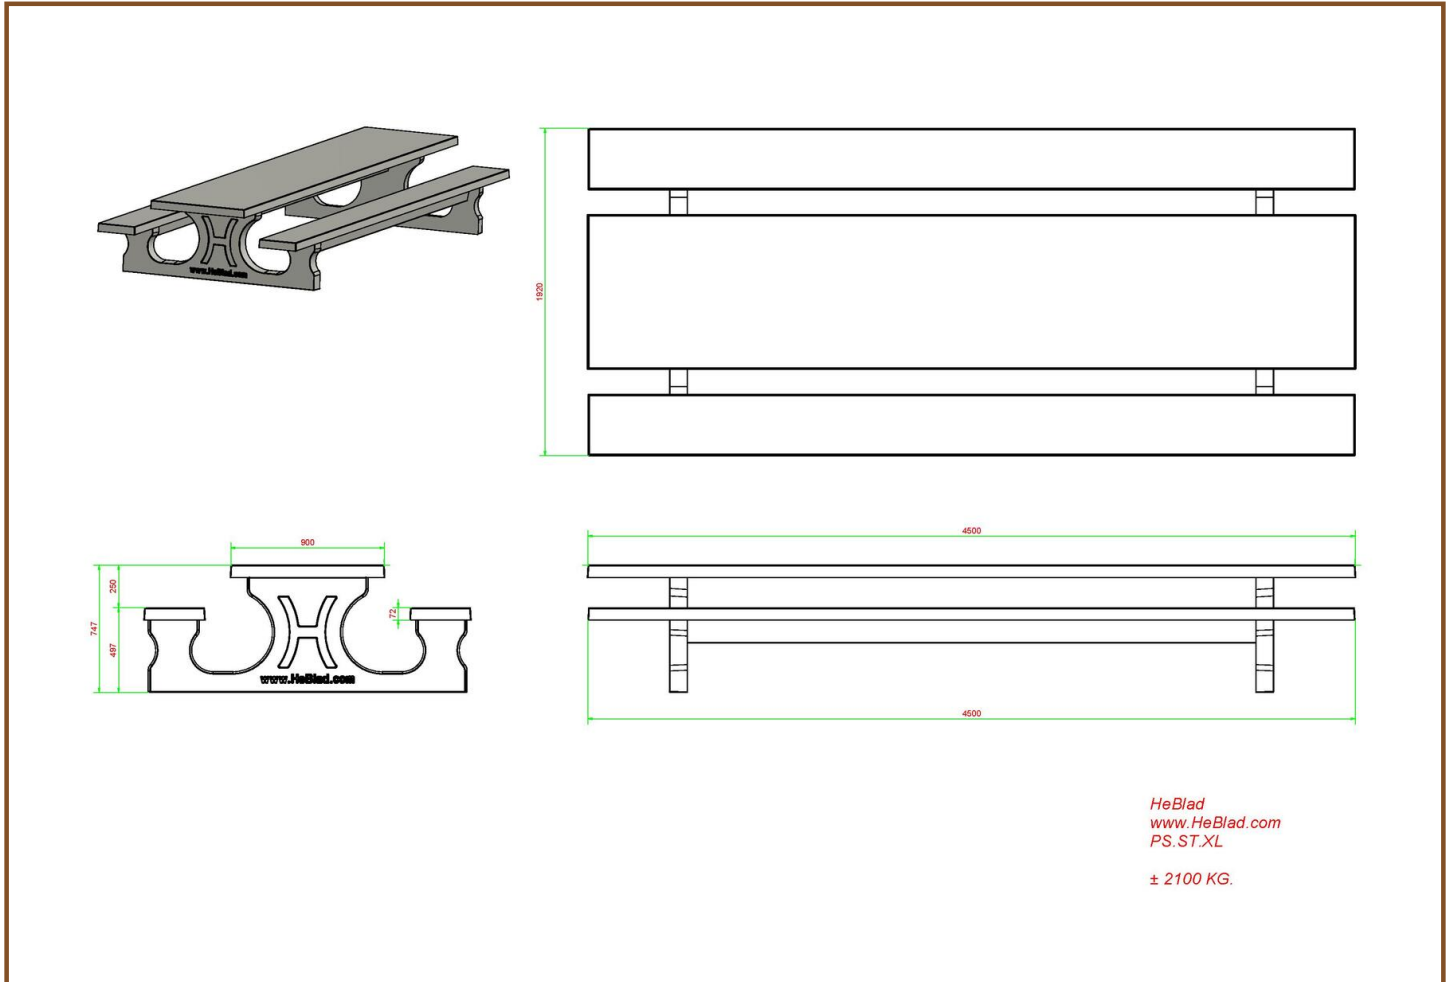

Our products are delivered from our factory in the Netherlands. 2 May 2024 - Prices subject to change

Specifications Picnic table Standard XL Natural Concrete

Product code	PS.ST.XL	Tabletop thickness	7.2 cm
Colour	Natural concrete	Seat height	49.7 cm
Dimensions (L x W x H)	450 x 192 x 75 cm	Weight	2100 kg
Dimensions tabletop (L x W)	450 x 90 cm	Material seat	Beton
Height tabletop	74.7 cm	Distance legs	354,5 cm (center to center)