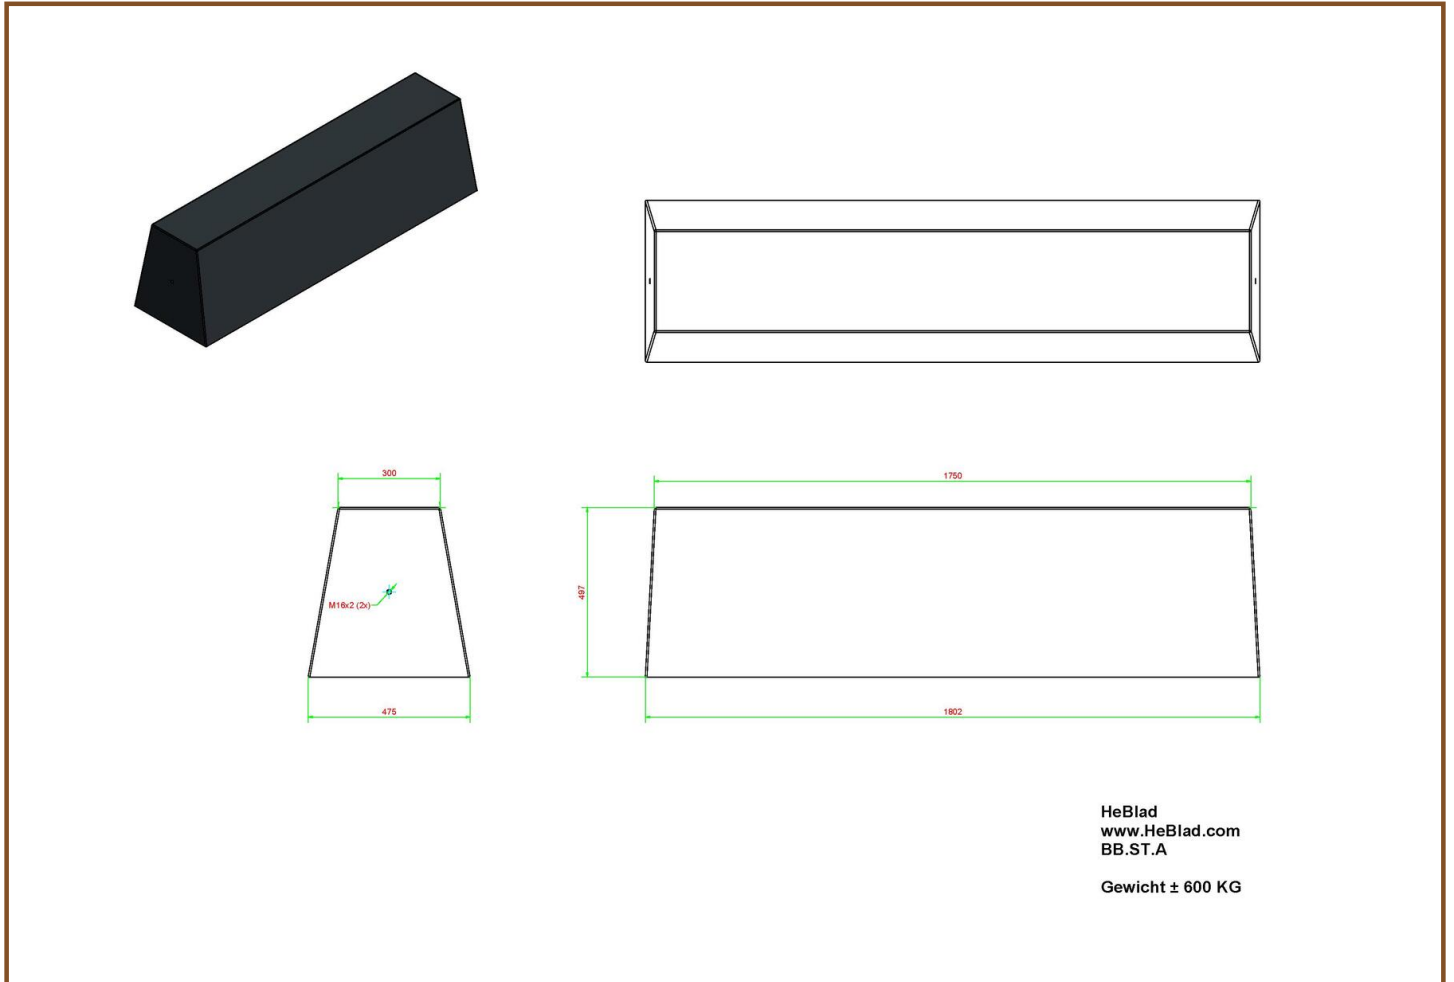

Specifications Concrete Bench Standard Anthracite

Product code	BB.ST.A	Seat height	49.7 cm
Colour	Anthracite lacquered, RAL 7001	Weight	600 kg
Dimensions total surface	180,2 x 47.5 cm	Material seat	Beton
Dimensions seat	175 x 30 cm	Number of seats	4

Related products

Our products are delivered from our factory in the Netherlands.