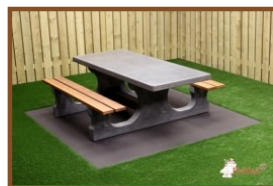

PS.DLAB.RT