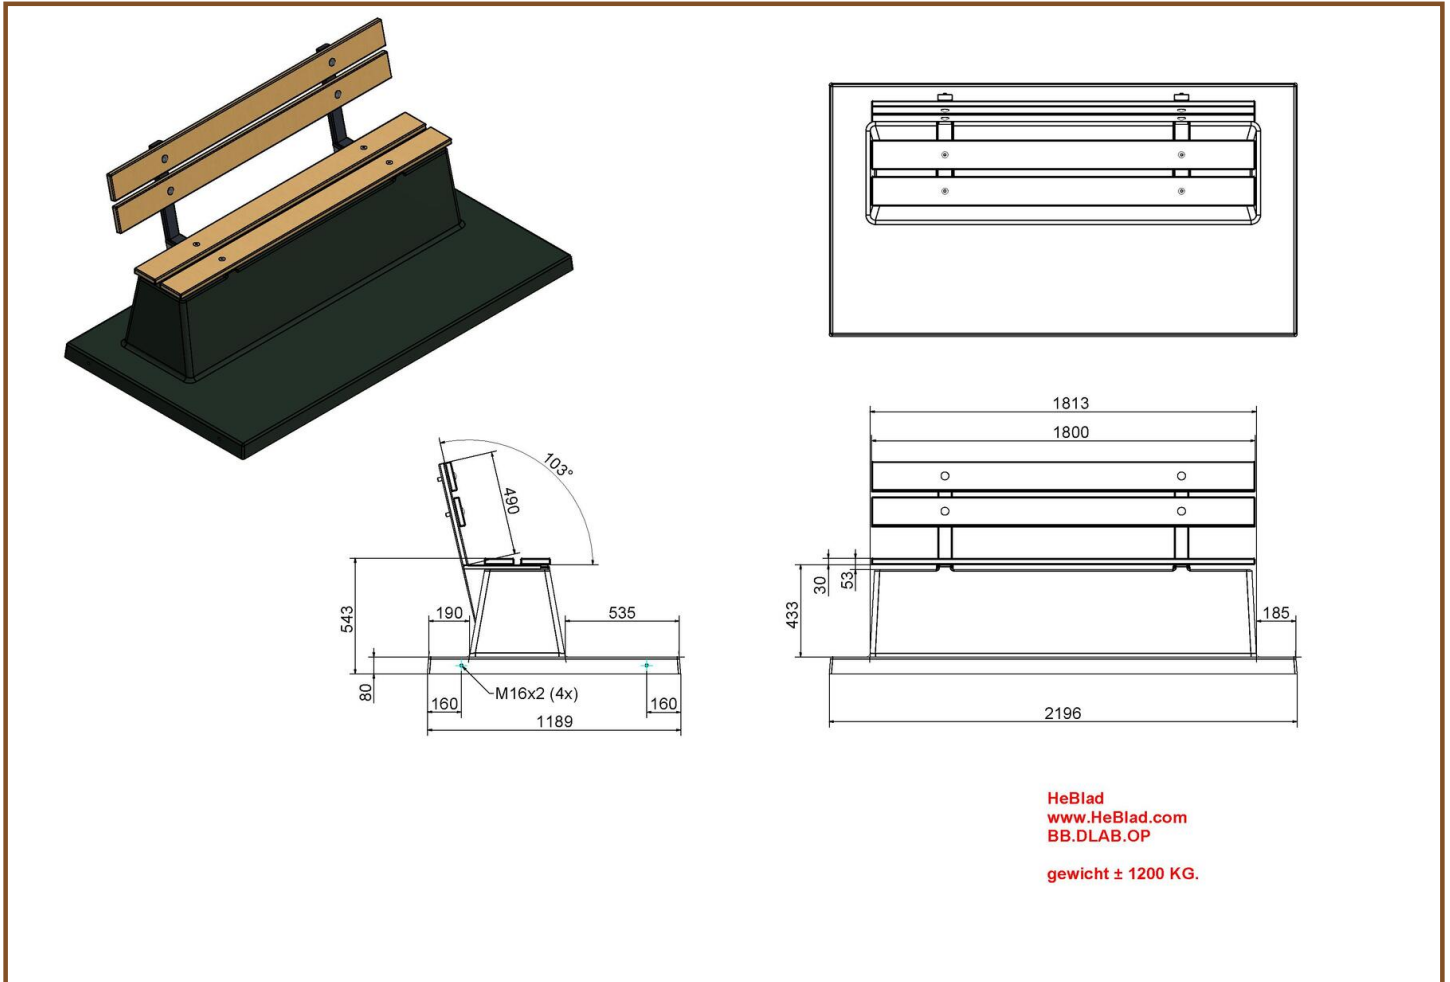

Specifications Bench DeLuxe with bottom plate and backrest Anthracite-Concrete

Product code	BB.DLAB.OP	Seating corner	103 degrees
Colour	Anthracite concrete	Weight	1200 kg
Dimensions (L X W)	220 x 120 cm	Material seat	Bamboo
Seat height	47,5 cm	Number of seats	4

Related products

Our products are delivered from our factory in the Netherlands.