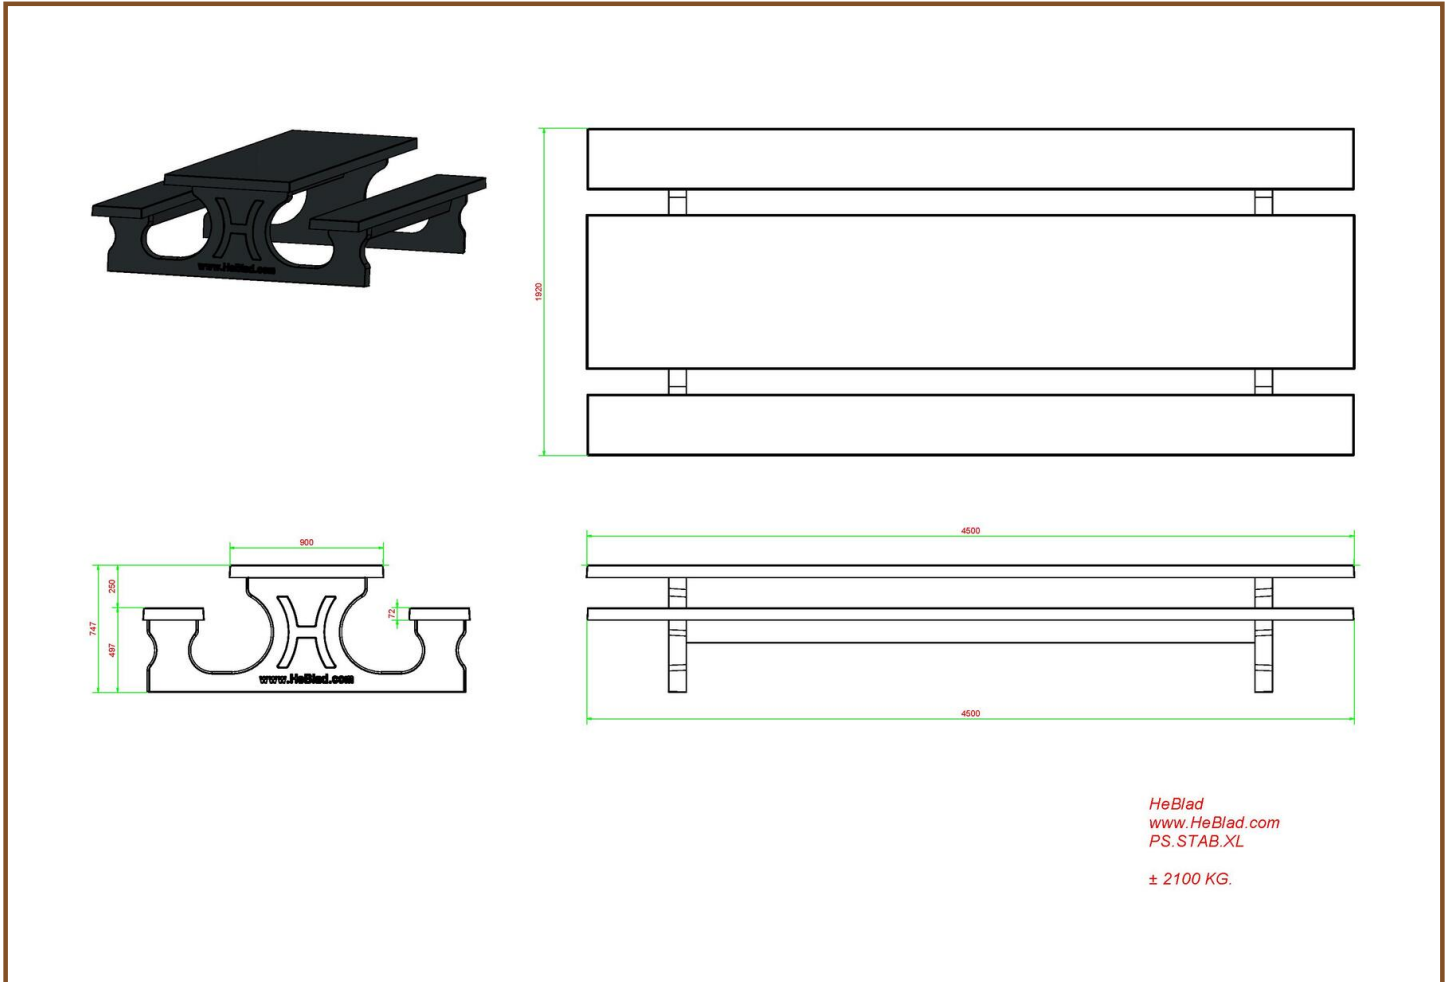

Our products are delivered from our factory in the Netherlands. 2 May 2024 - Prices subject to change

Specifications Picnic table Standard XL Anthracite-Concrete

Product code	PS.STAB.XL	Tabletop thickness	7.2 cm
Colour	Anthracite concrete	Seat height	49.7 cm
Dimensions (L x W x H)	450 x 192 x 75 cm	Weight	2100 kg
Dimensions tabletop (L x W)	450 x 90 cm	Material seat	Beton
Height tabletop	74.7 cm	Distance legs	354,5 cm (center to center)