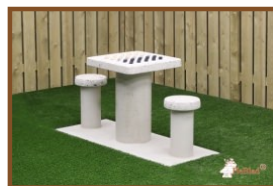

Specifications Allen wrench of 2.5 mm

Product code

HB.FB.Inbus25

Related products

GT.CK.G2

Our products are delivered from our factory in the Netherlands.