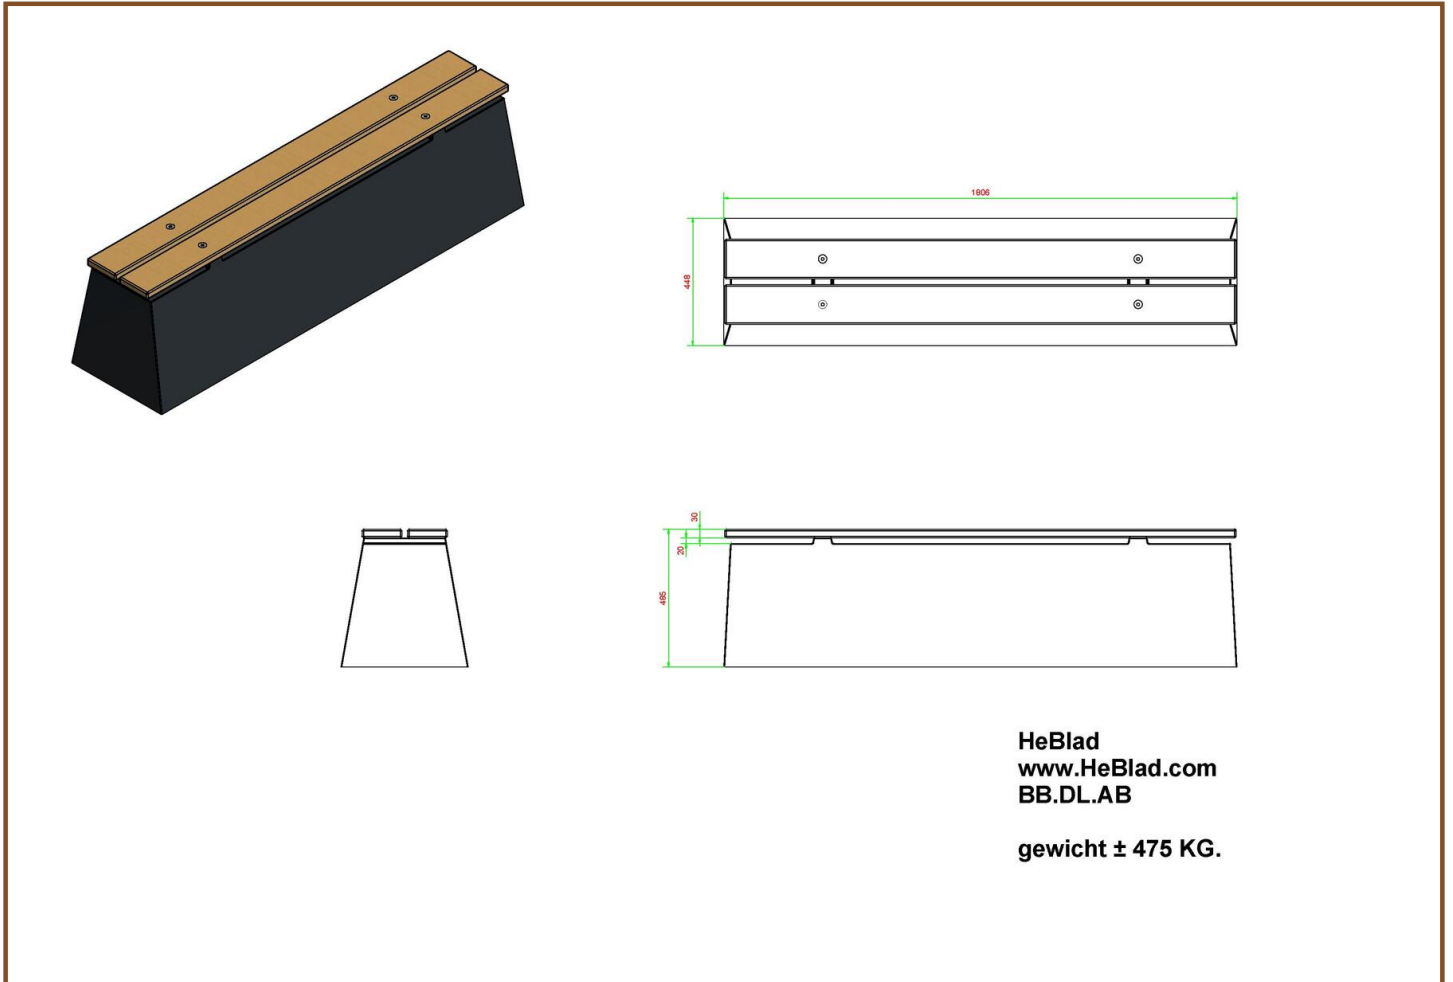

Our products are delivered from our factory in the Netherlands. 2 May 2024 - Prices subject to change

Specifications Bench DeLuxe Anthracite-Concrete

Product code	BB.DL.AB	Weight	475 kg
Colour	Anthracite concrete	Material seat	Bamboo
Dimensions (L x W x H)	180 x 45 x 50 cm	Number of seats	4
Seat height	50 cm		