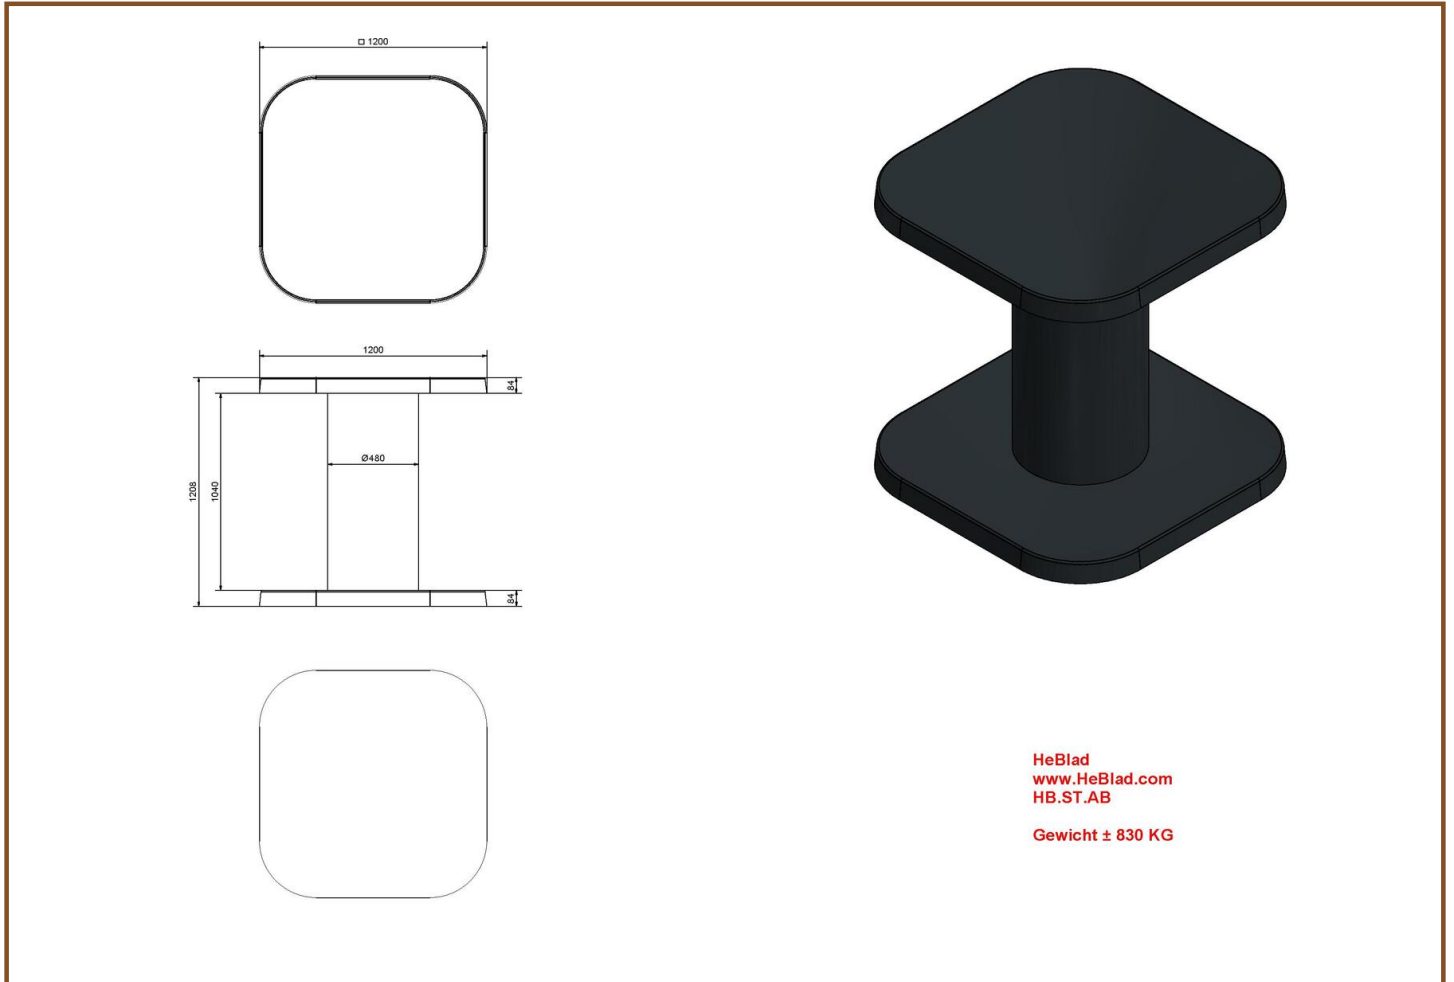

Our products are delivered from our factory in the Netherlands. 2 May 2024 - Prices subject to change

Specifications High Table Anthracite-Concrete

Product code	HB.ST.AB	Height tabletop	113 cm
Colour	Anthracite concrete	Tabletop thickness	8.4 cm
Dimensions (L x W x H)	120 x 120 x 113 cm	Weight	985 kg
Dimensions tabletop (L x W)	120 x 120 cm		