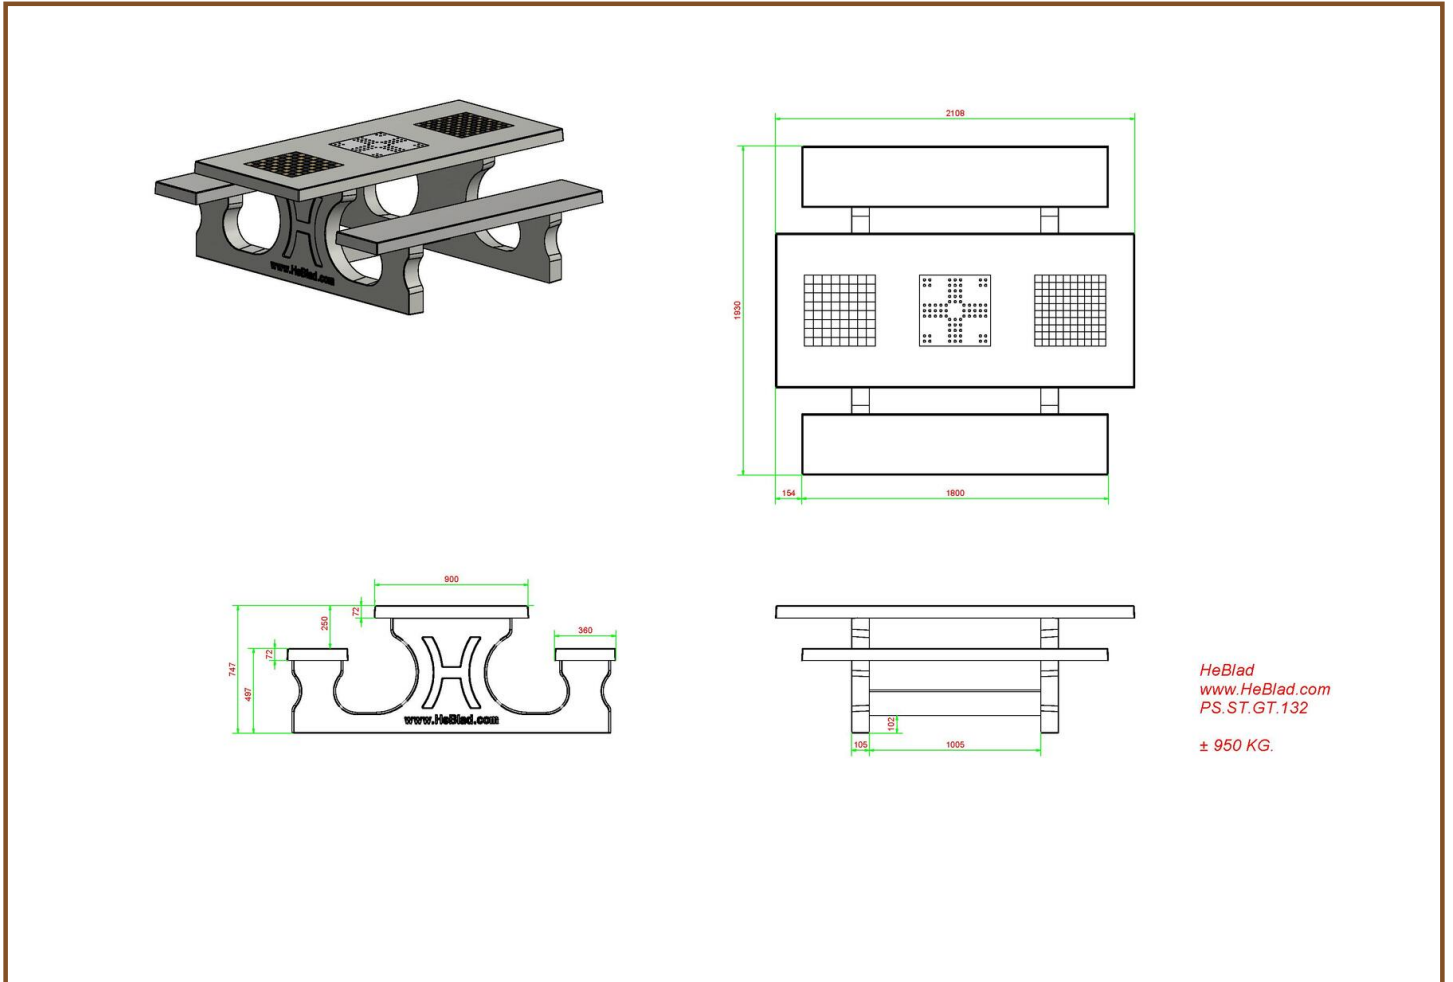

HeBlad
www.HeBlad.com
PS.ST.GT.132
± 950 KG.

Specifications Multi Gaming table (1-3-2) Standard

Product code	PS.ST.GT.132	Tabletop thickness	7,2 cm
Colour	Natural concrete	Seat height	49,7 cm
Dimensions (L x W x H)	210 x 187 x 75 cm	Number of seats	950 kg
Dimensions tabletop (L x W)	210 x 90 cm	Material seat	Beton
Height tabletop	74,7 cm	Distance legs	111 cm (center to center)

Our products are delivered from our factory in the Netherlands.