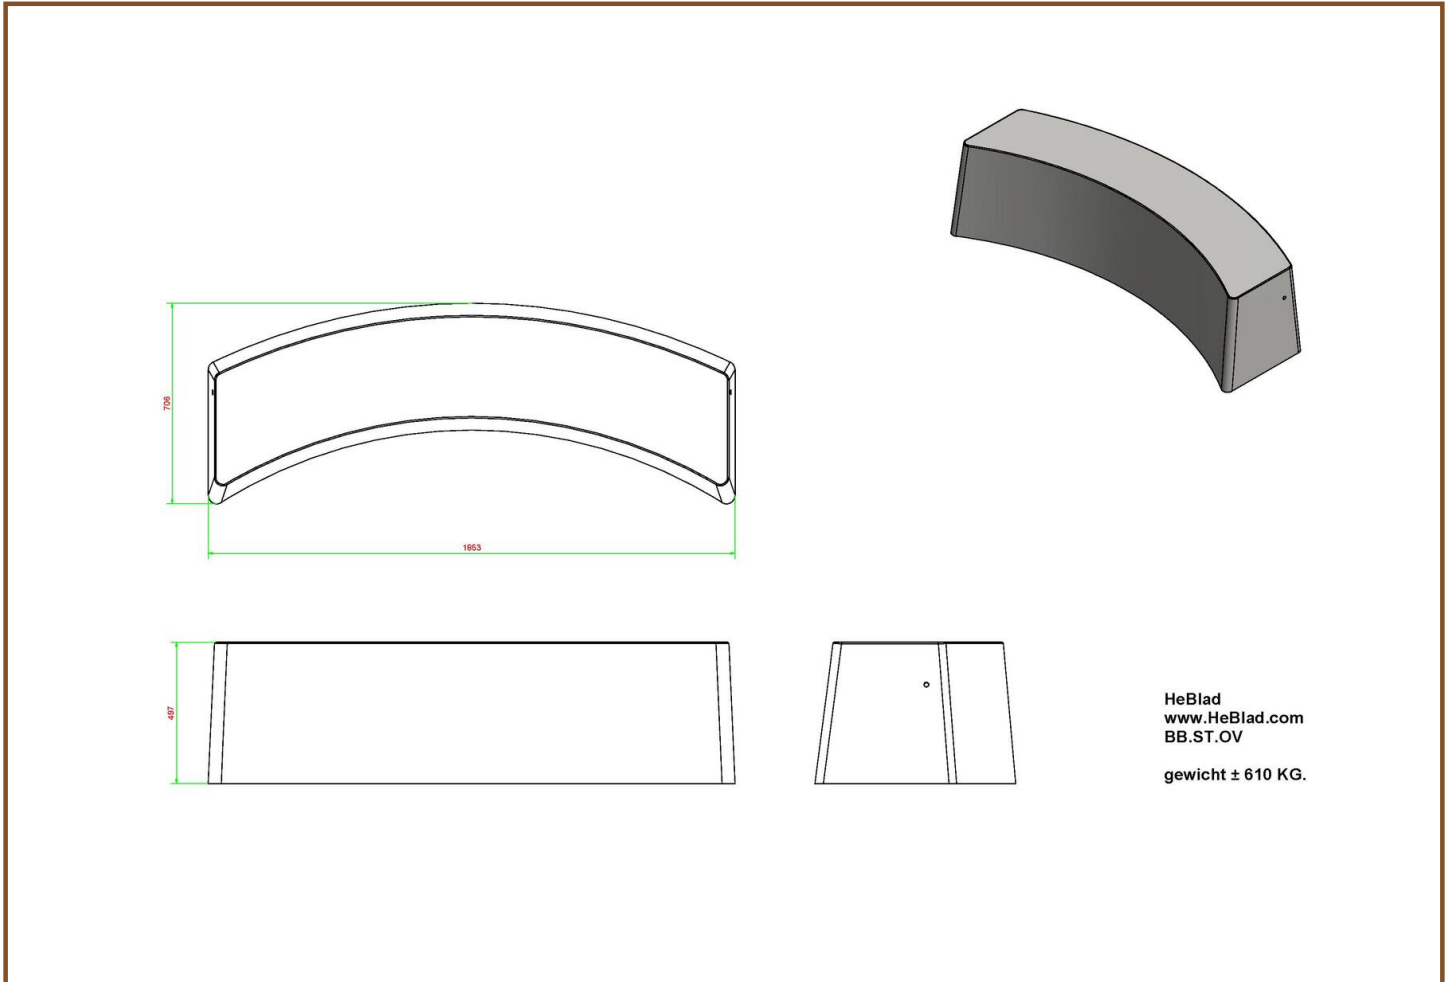

Specifications Bench natural concrete oval

Product code	BB.ST.OV	Weight	610 kg
Colour	Natural concrete	Material seat	Beton
Dimensions (L x W x H)	185 x 70 x 50 cm	Number of seats	4
Seat height	49.7 cm		

Related products

Our products are delivered from our factory in the Netherlands.