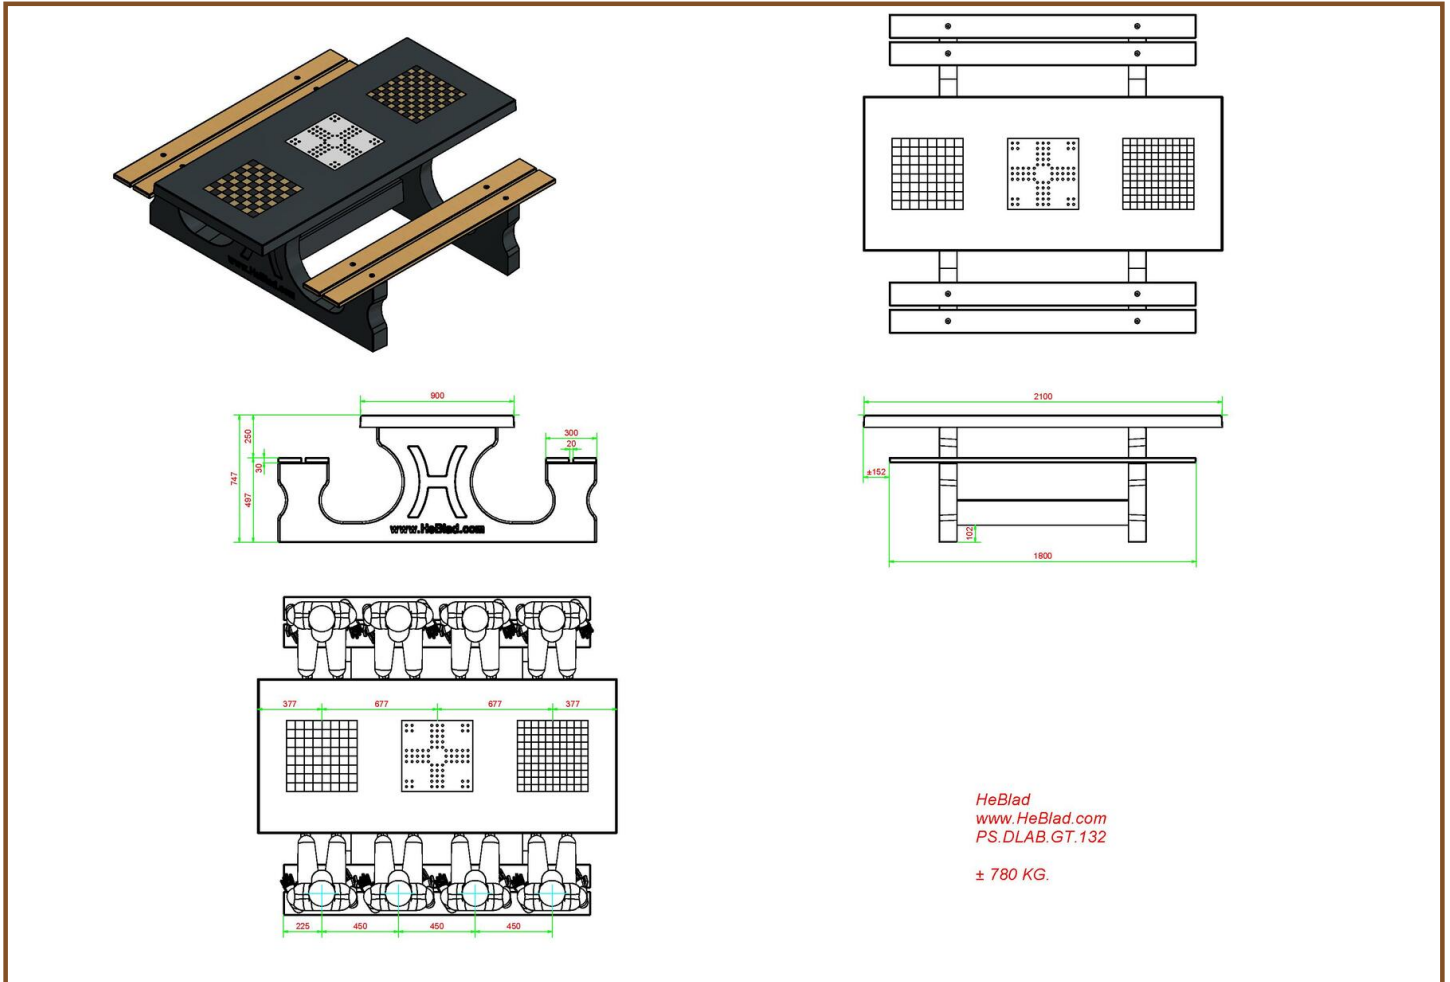

Specifications Multi Gaming table (1-3-2) DeLuxe Anthracite-Concrete

Product code	PS.DLAB.GT.132	Tabletop thickness	7,2 cm
Colour	Anthracite concrete	Seat height	49,7 cm
Dimensions (L x W x H)	210 x 187 x 75 cm	Weight	780 kg
Dimensions tabletop (L x W)	210 x 90 cm	Material seat	Bamboo
Height tabletop	74,7 cm	Distance legs	111 cm (center to center)

Related products

Our products are delivered from our factory in the Netherlands.