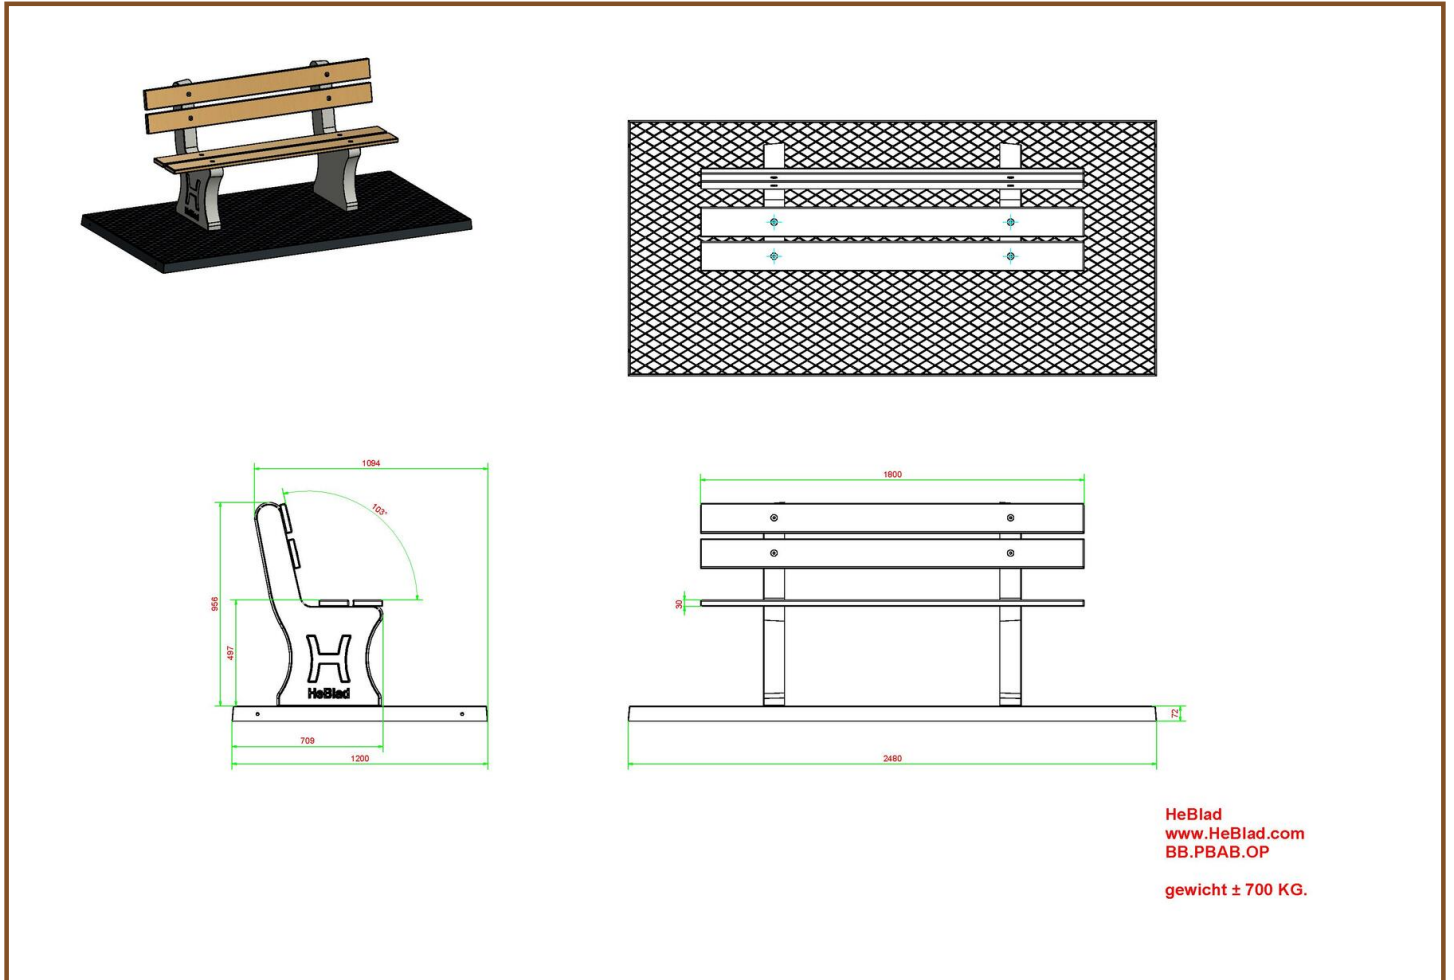

Specifications Park Bench with bottom plate Anthracite-Concrete

Product code	BB.PBAB.OP	Weight	650 kg
Colour	Anthracite concrete	Material seat	Bamboo
Dimensions (L X W)	248 x 120 cm	Number of seats	4
Seat height	50 cm	Thickness bottom plate	72 mm
Seating corner	103 degrees		

Related products