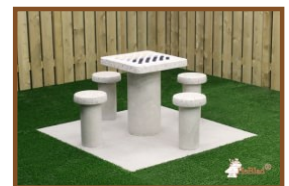

GT.CK.G4

Our products are delivered from our factory in the Netherlands.