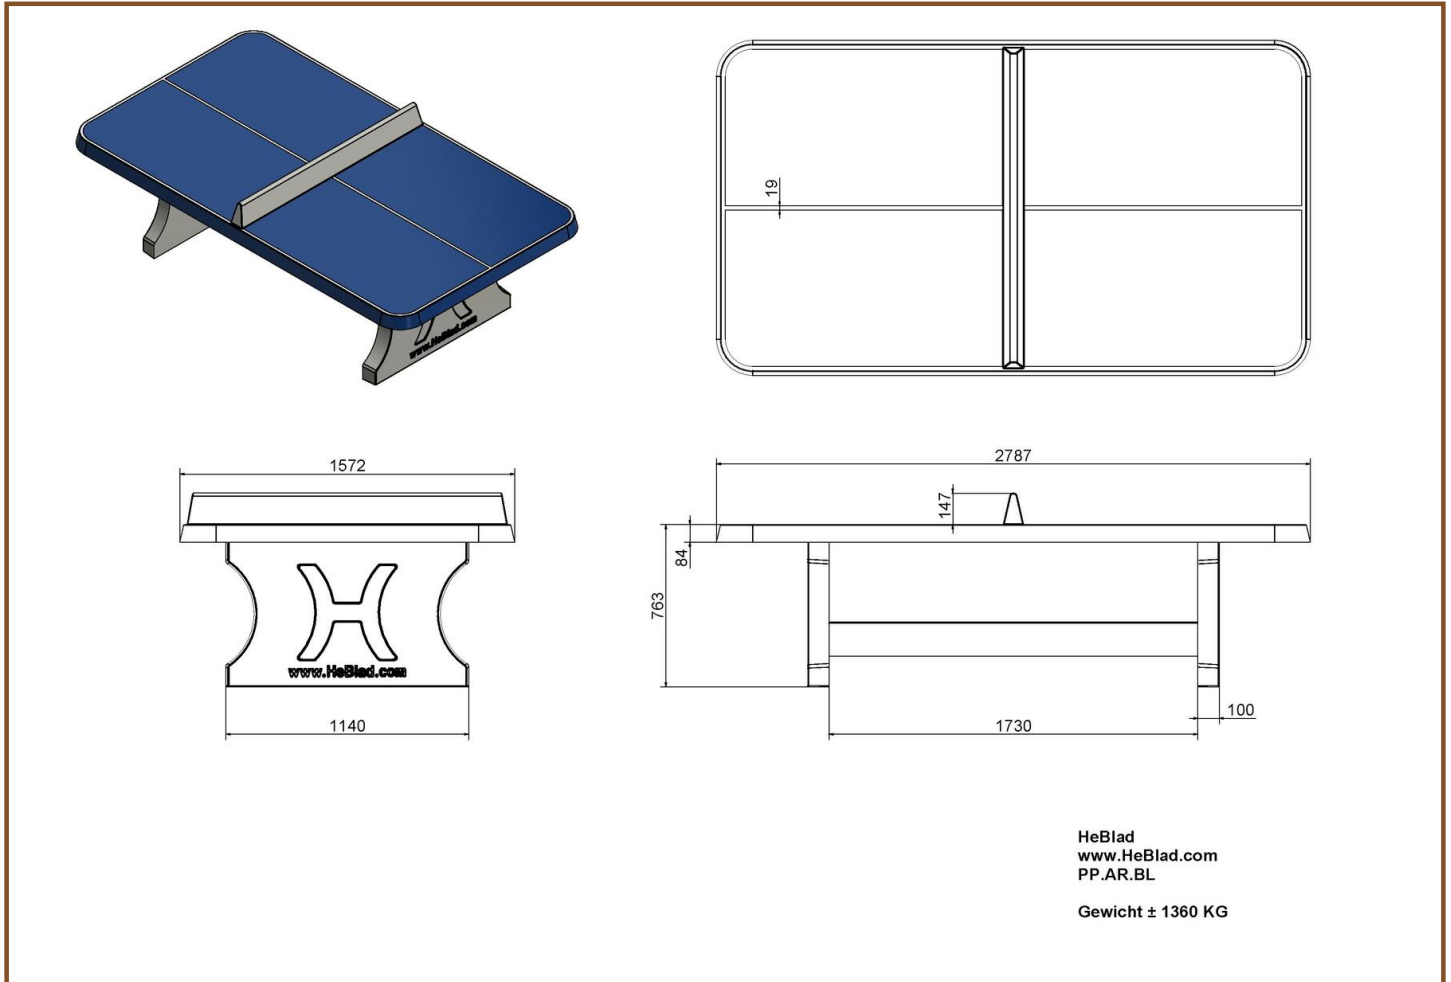

Specifications Blue table tennis table, rounded

Product code	PP.AR.BL	Height tabletop	76 cm
Colour	Blauw - RAL 5005	Height of the net	14,75 cm
Dimensions tabletop	274 x 152 cm	Weight	1360 kg
Dimensions underside tabletop	279 x 157 cm	Distance legs	183 cm (center to center)
Tabletop thickness	8,4 cm		

Related products

Our products are delivered from our factory in the Netherlands.