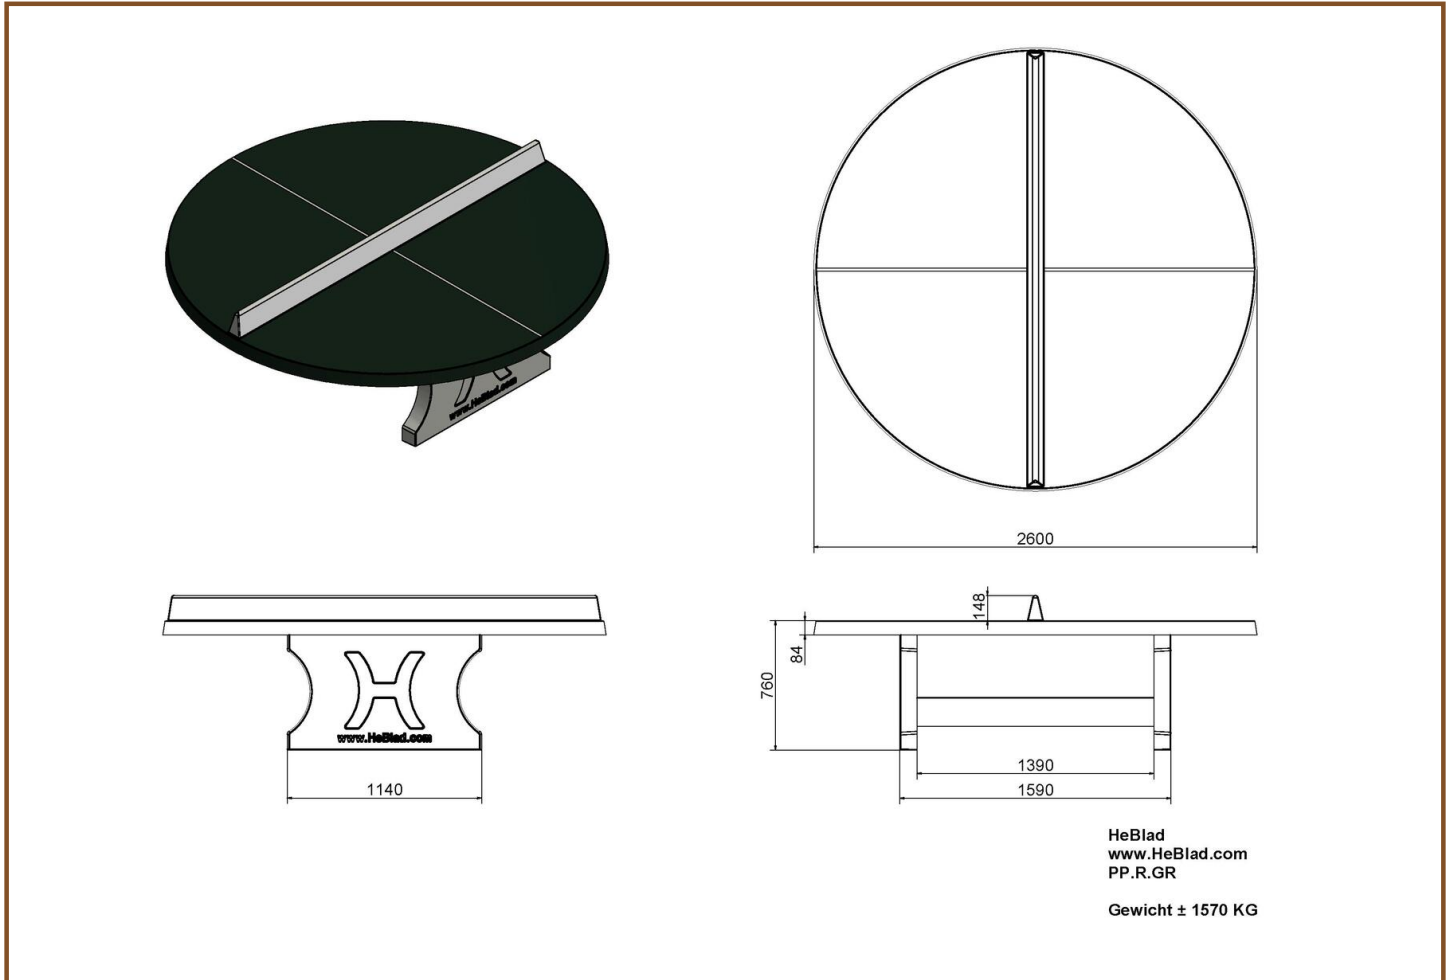

Specifications Concrete Ping-pong table green, round

Product code	PP.R.GR	Height tabletop	76 cm
Colour	Groen - RAL 6009	Height of the net	14,75 cm
Dimensions tabletop	∅ 260 cm	Weight	1570 kg
Dimensions underside tabletop	∅ 264 cm	Distance legs	149 cm (center to center)
Tabletop thickness	8,4 cm		

Related products

Our products are delivered from our factory in the Netherlands.