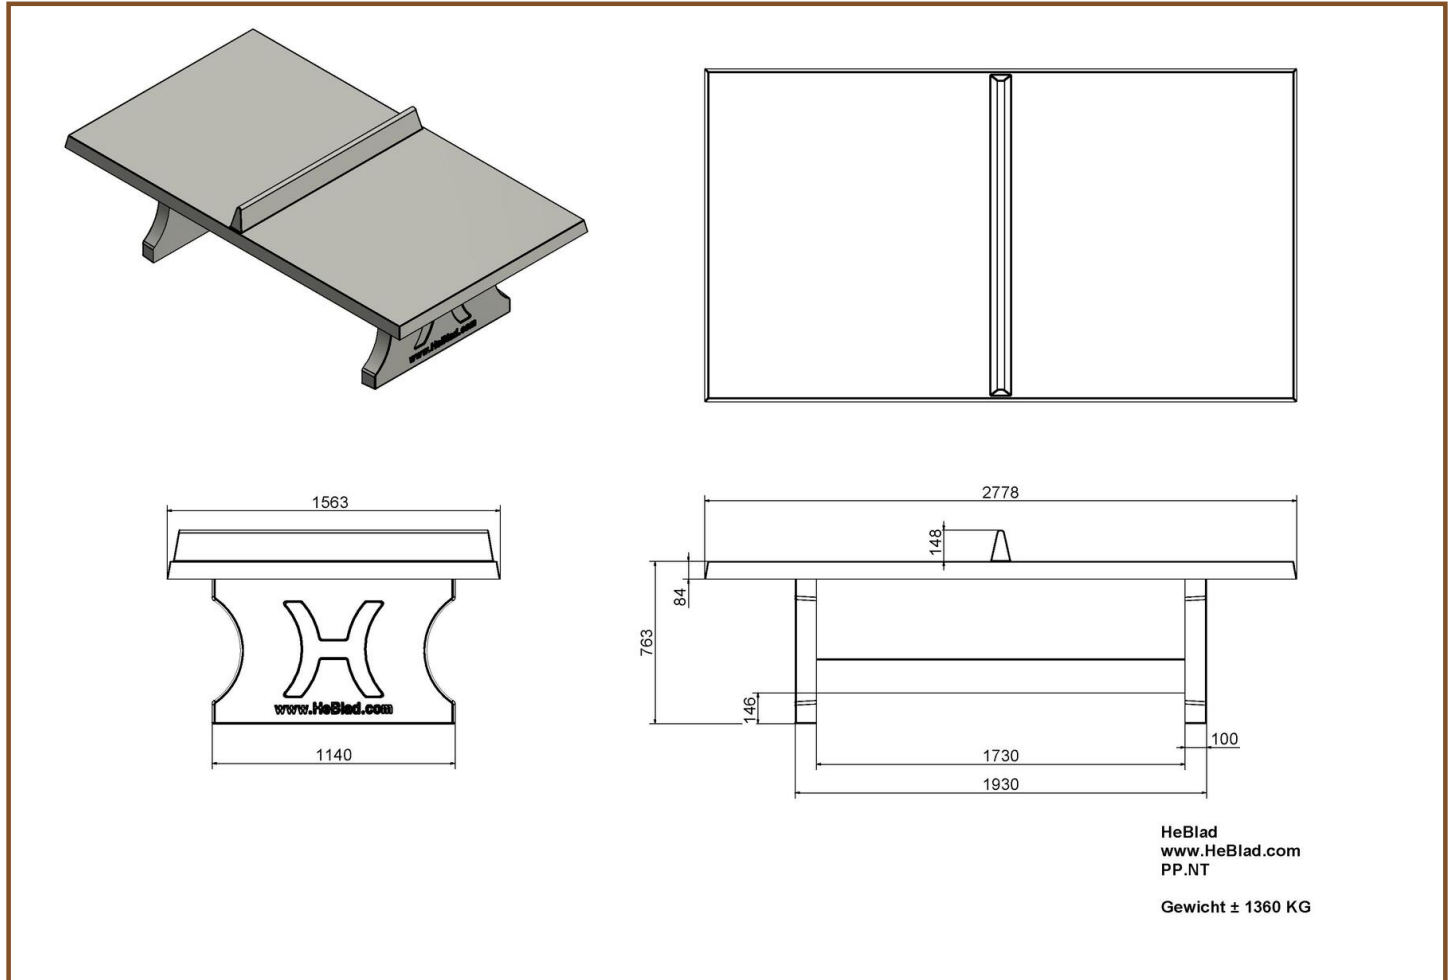

Specifications Ping-pong table in natural concrete

Product code	PP.NT	Height tabletop	76 cm
Colour	Natural concrete	Height of the net	14,75 cm
Dimensions tabletop	274 x 152 cm	Weight	1360 kg
Dimensions underside tabletop	278 x 156 cm	Distance legs	183 cm (center to center)
Tabletop thickness	8,4 cm		

Related products

Our products are delivered from our factory in the Netherlands.