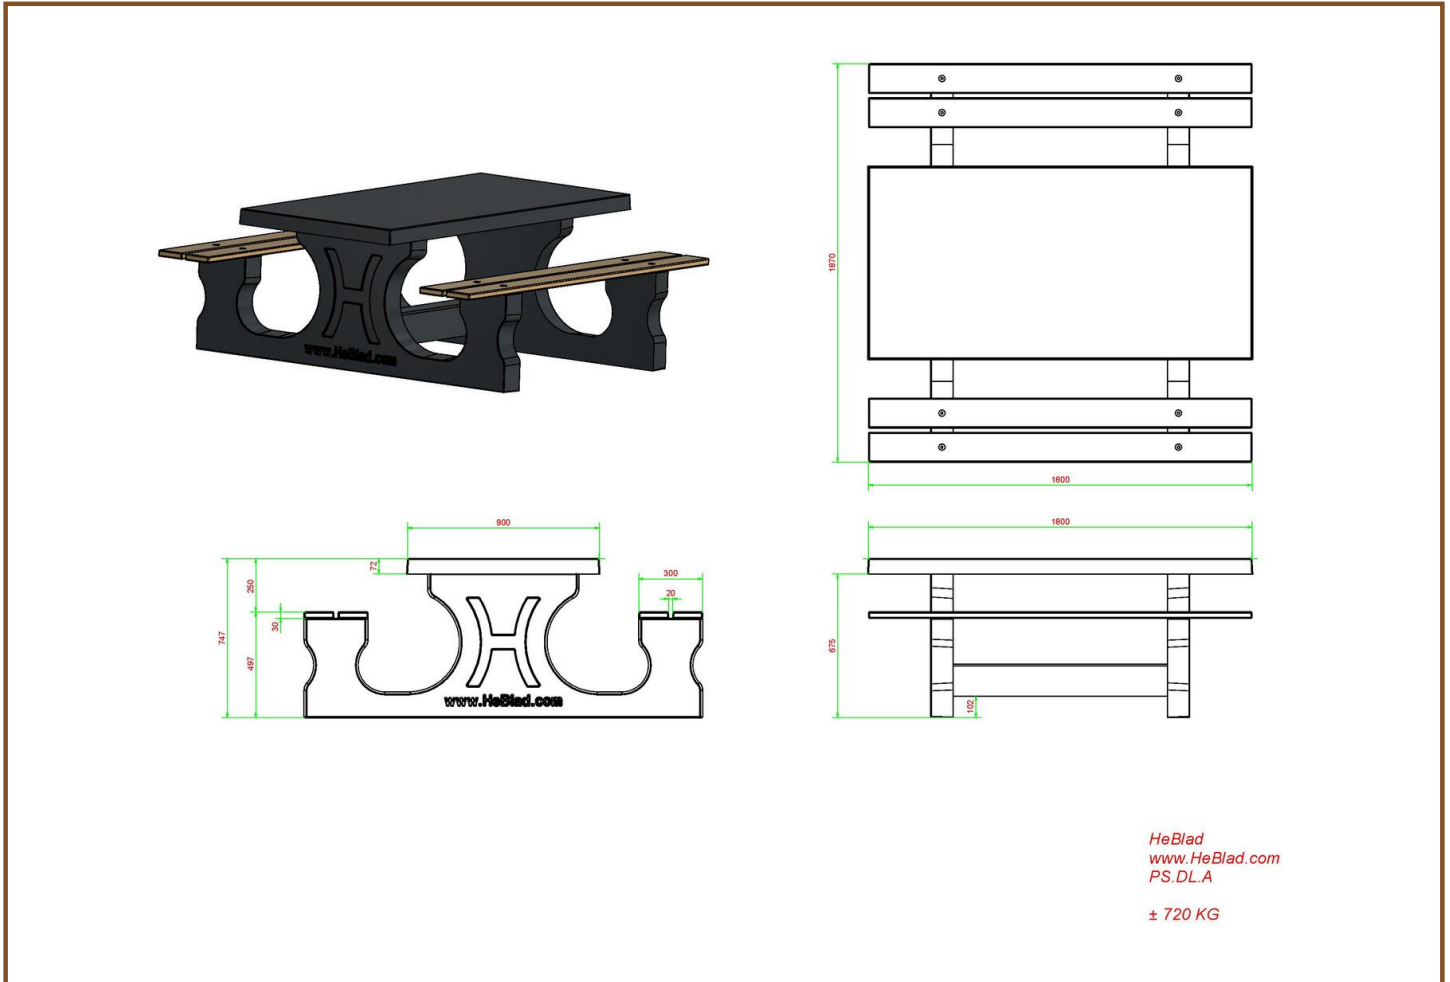

Specifications Concrete Picnic table DeLuxe Anthracite

Product code	PS.DL.A	Tabletop thickness	7.2 cm
Colour	Anthracite lacquered, RAL 7002	Seat height	49.7 cm
Dimensions (L x W x H)	180 x 187 x 75 cm	Weight	720 kg
Dimensions tabletop (L x W)	180 x 90 cm	Material seat	Bamboo
Height tabletop	74.7 cm	Distance legs	111 cm (center to center)

Related products

Our products are delivered from our factory in the Netherlands.