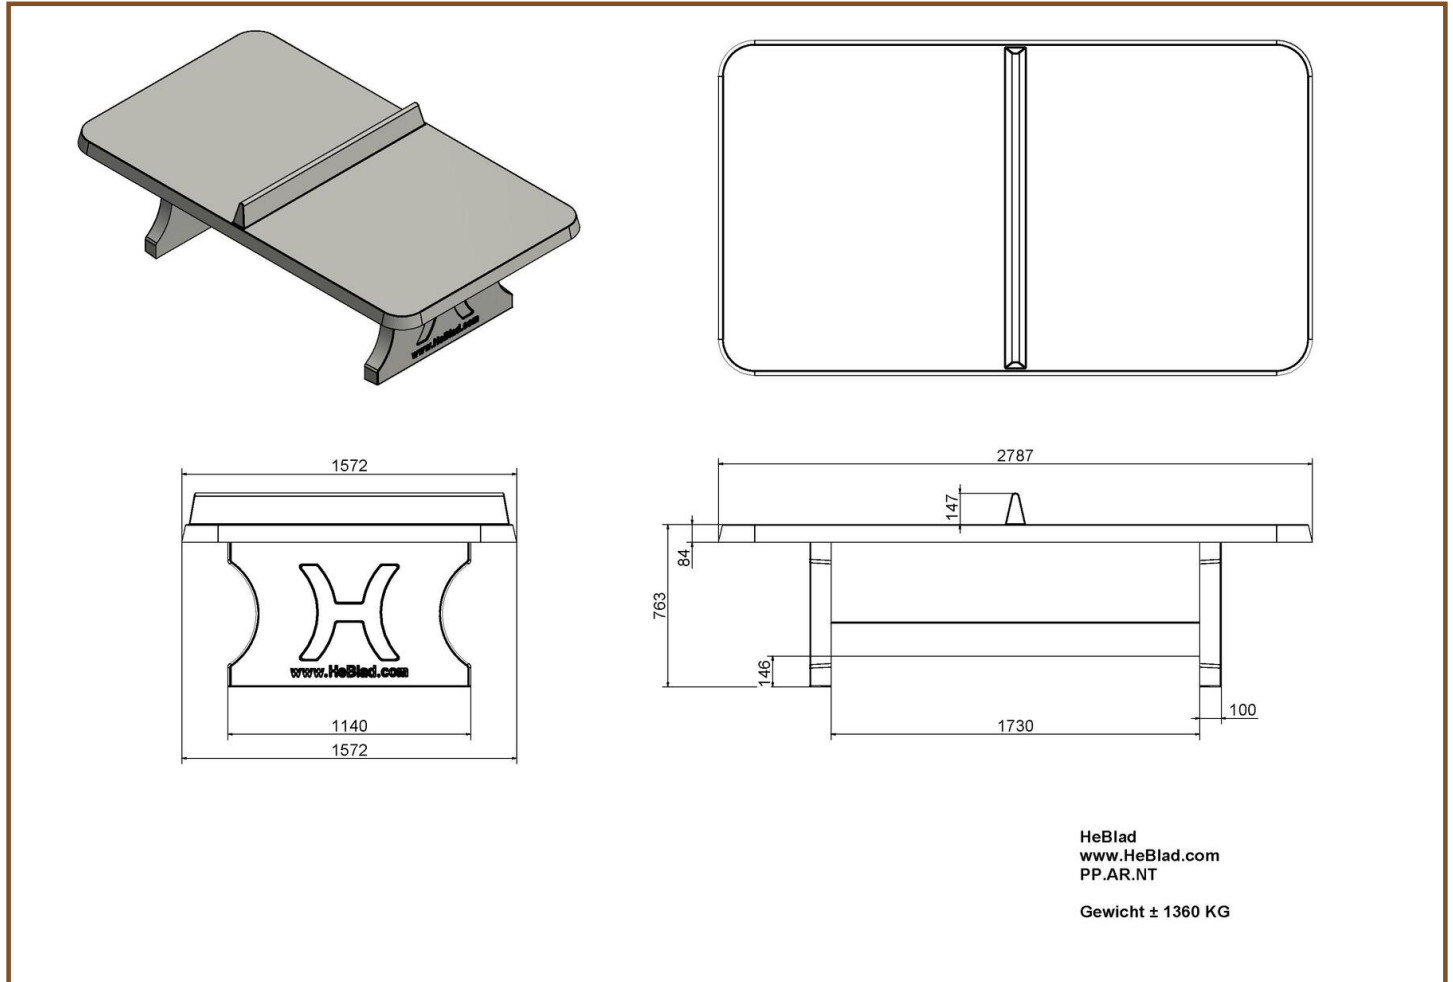

Specifications Ping-pong table rounded, Natural Concrete

Product code	PP.AR.NT	Height tabletop	76 cm
Colour	Natural concrete	Height of the net	14,75 cm
Dimensions tabletop	274 x 152 cm	Weight	1360 kg
Dimensions underside tabletop	279 x 157 cm	Distance legs	183 cm (center to center)
Tabletop thickness	8,4 cm		

Related products

Our products are delivered from our factory in the Netherlands.