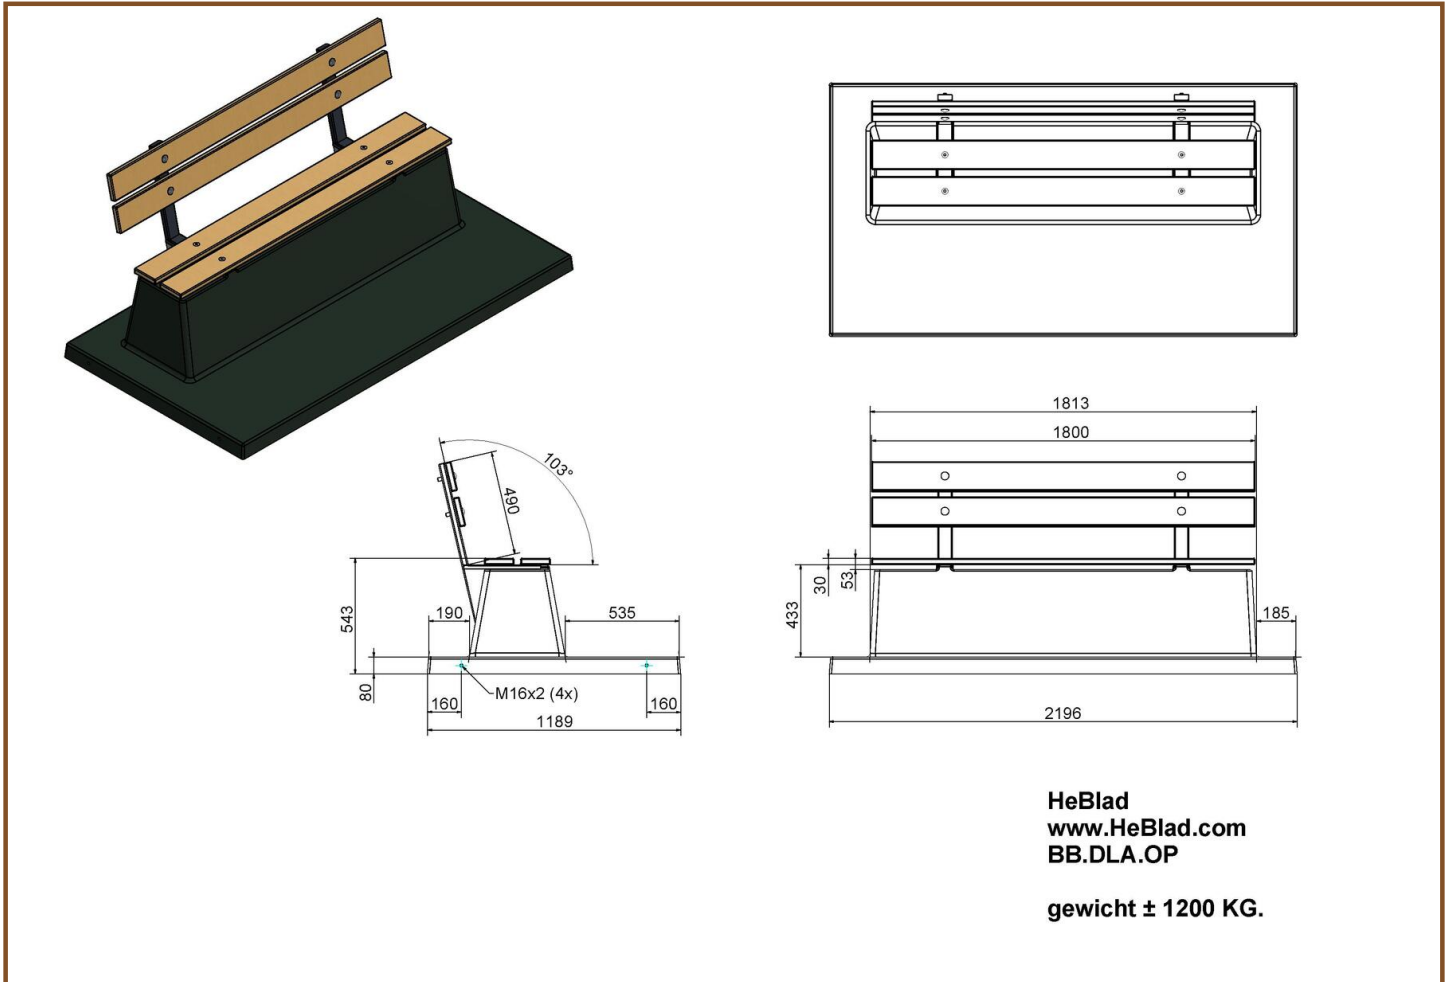

Specifications Concrete bench DeLuxe with bottom plate and backrest Anthracite

Product code	BB.DLA.OP	Seating corner	103 degrees
Colour	Anthracite lacquered, RAL 7017	Weight	1200 kg
Dimensions (L X W)	220 x 120 cm	Material seat	Bamboo
Seat height	47,5 cm	Number of seats	4

Related products

Our products are delivered from our factory in the Netherlands.