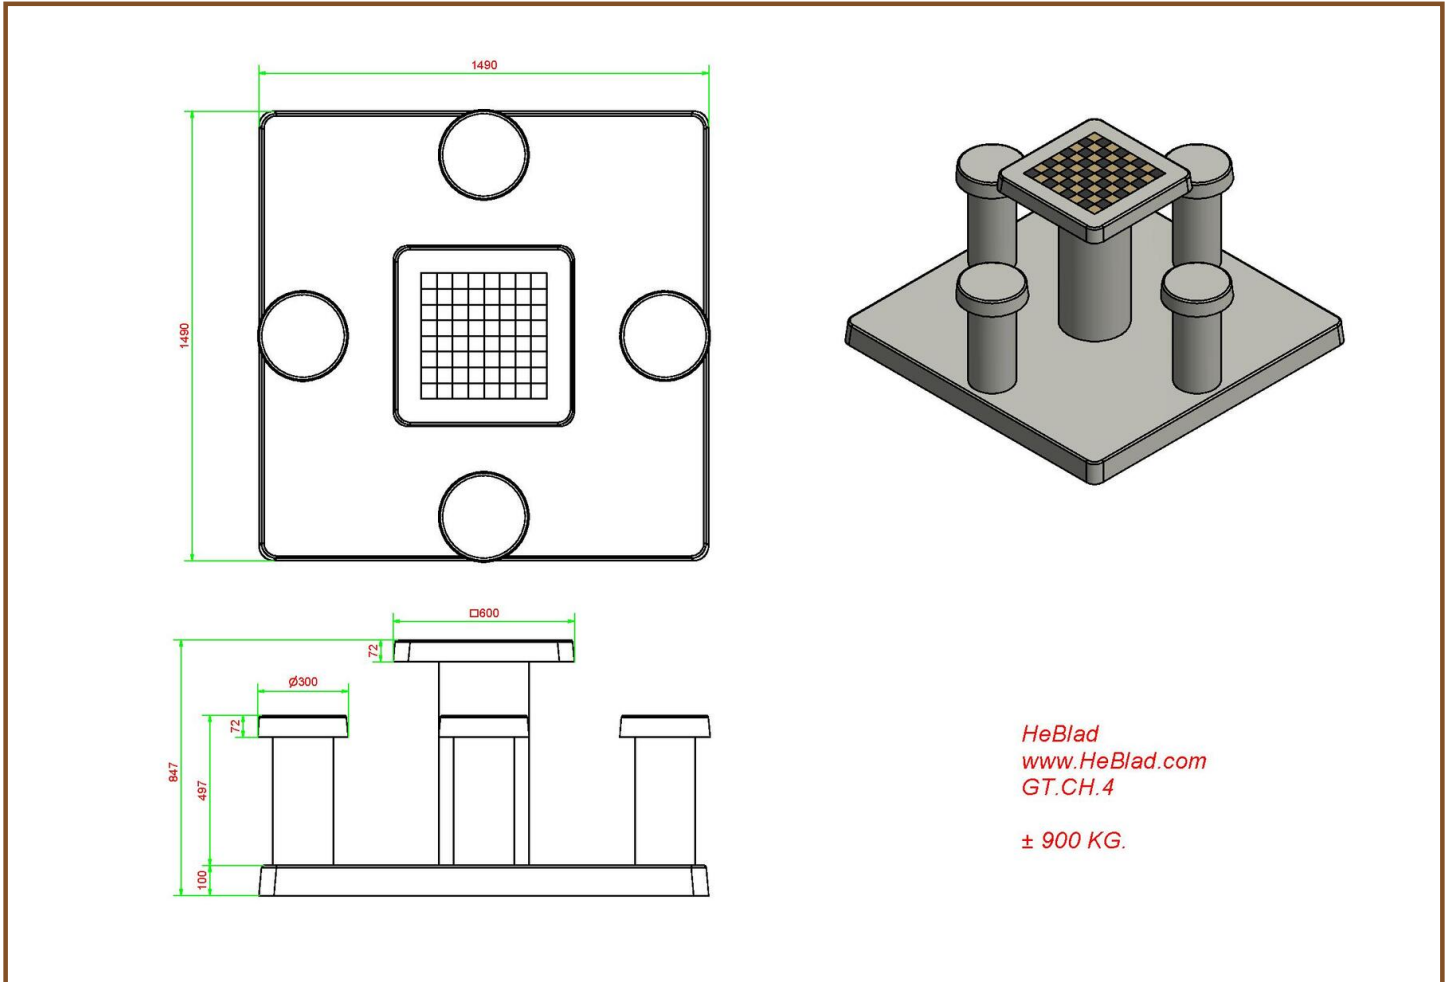

Specifications Chess Table Natural Concrete (4P)

Product code	GT.CH.4	Dimensions tabletop	60 x 60 cm
Colour	Natural concrete	Tabletop thickness	7,2 cm
Dimensions (L X W)	149 x 149 cm	Weight	900 kg
Height tabletop	75 cm	Thickness bottom plate	10 cm
Seat height	50 cm		

Related products

Our products are delivered from our factory in the Netherlands.