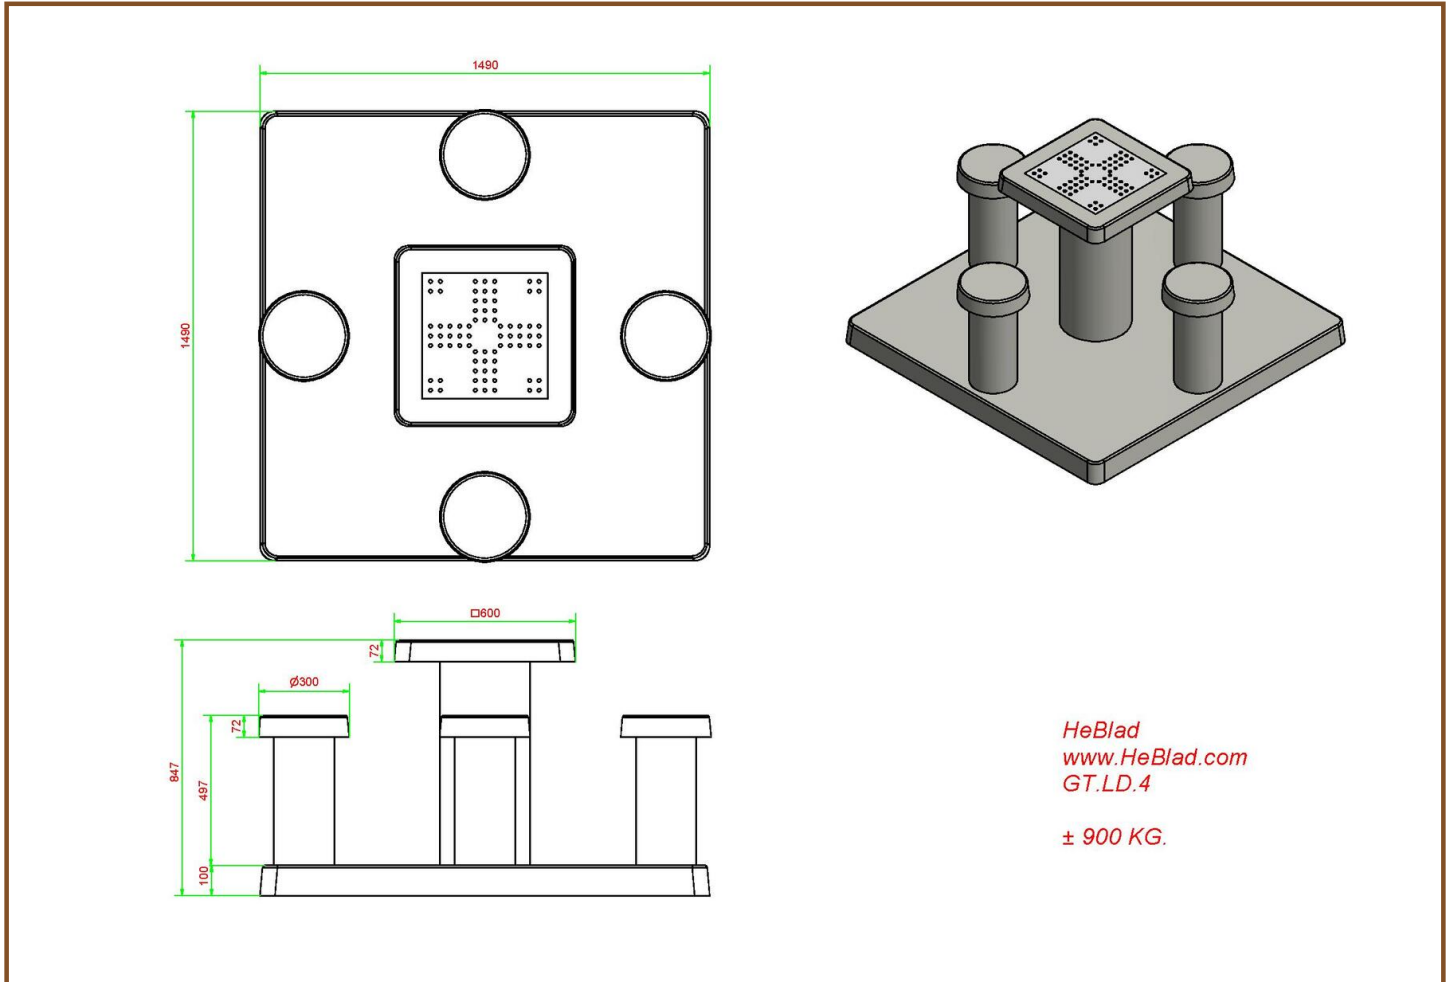

Specifications Ludo Game Table Naturel Concrete (4P)

Product code	GT.LD.4	Dimensions tabletop (L x W)	60 x 60 cm
Colour	Natural concrete	Tabletop thickness	7,2 cm
Dimensions (L X W)	149 x 149 cm	Weight	900 kg
Height tabletop	75 cm	Thickness bottom plate	10 cm
Seat height	50 cm		

Related products

Our products are delivered from our factory in the Netherlands.