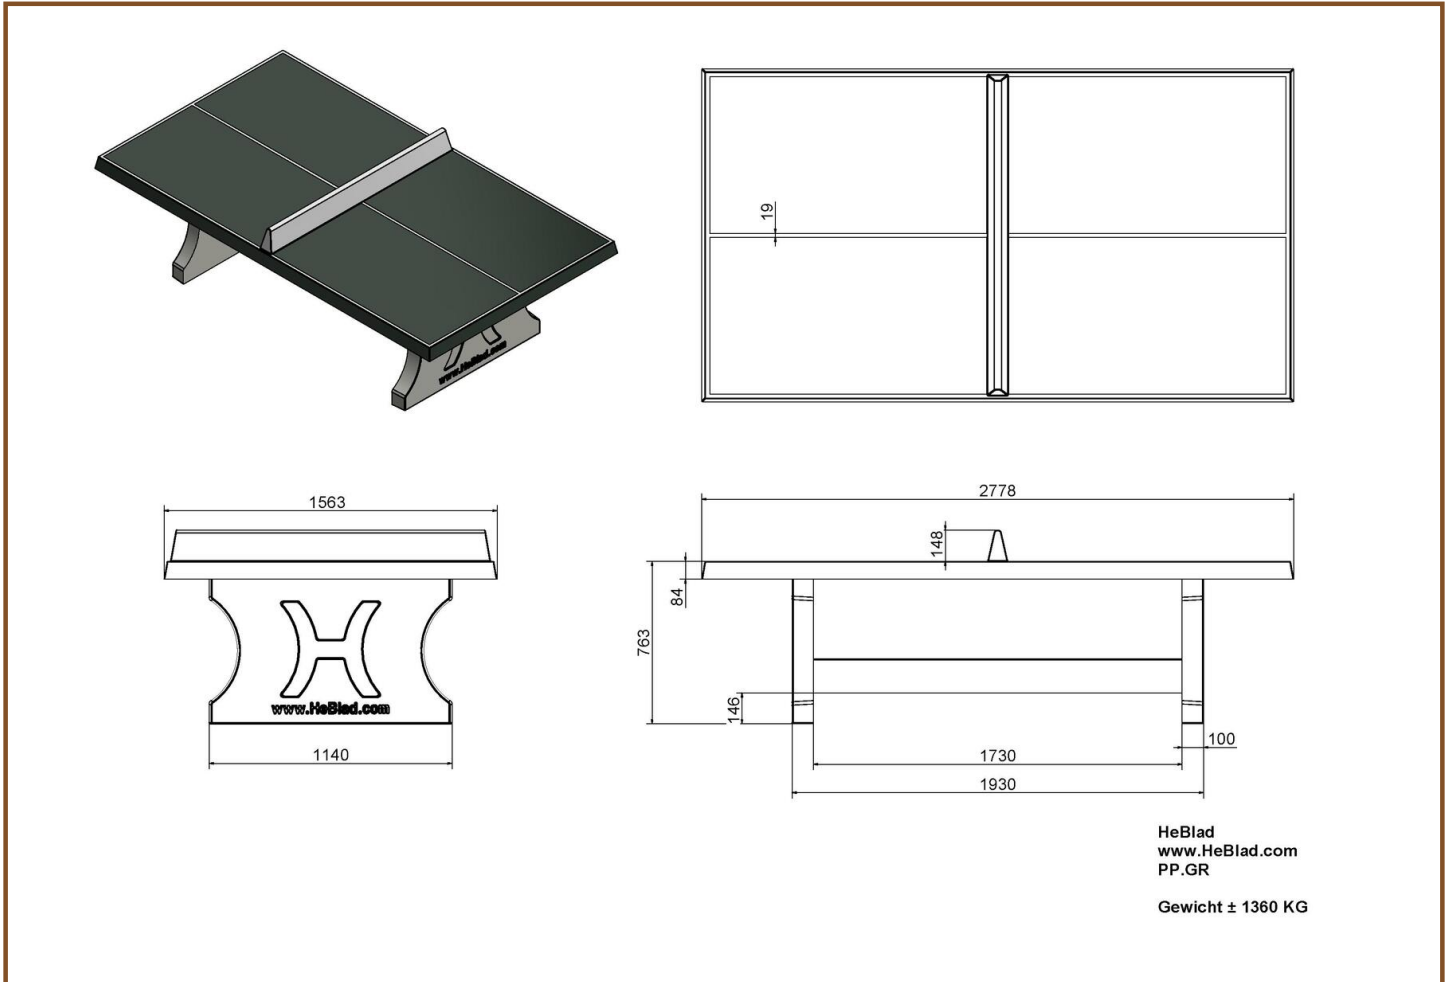

Specifications Concrete Ping-pong table green

Product code	PP.GR	Height tabletop	76 cm
Colour	Groen - RAL 6009	Height of the net	14,75 cm
Dimensions tabletop	274 x 152 cm	Weight	1360 kg
Dimensions underside tabletop	278 x 156 cm	Distance legs	183 cm (center to center)
Tabletop thickness	8,4 cm		

Related products