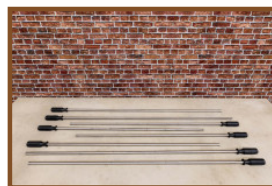

HB.FB.Rodset