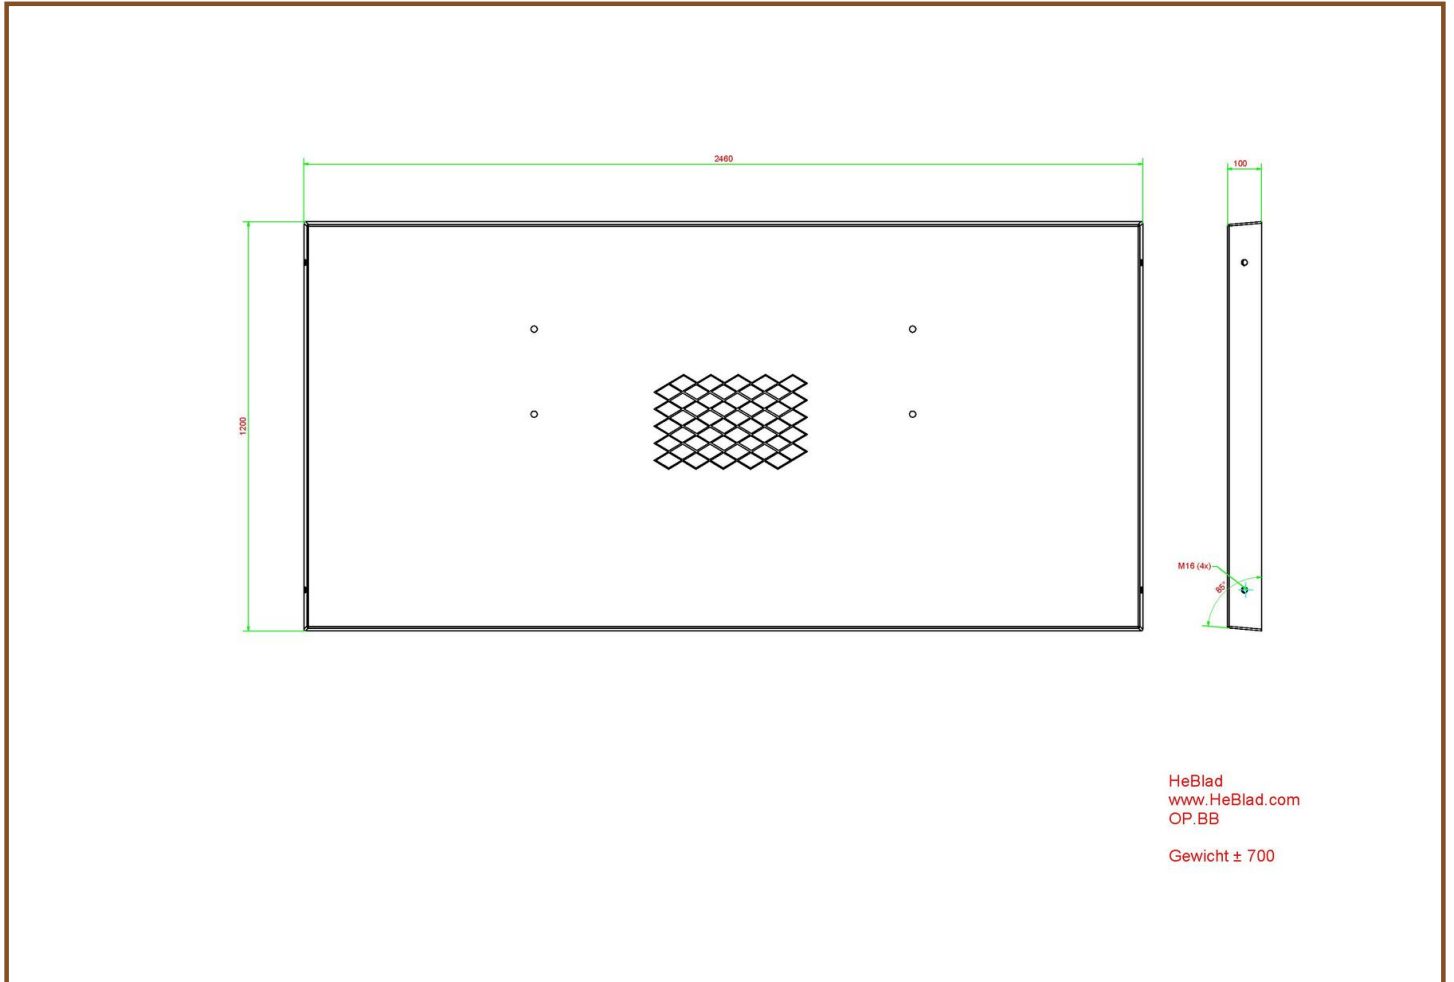

Specifications Bottom plate for all brands of Benches Natural Concrete

Product code	OP.BB	Weight	525 Kg
Colour	Naturel beton	Finishing surface	Anti-slip (window) profile
Dimensions (L x W x H)	248 x 120 x 7,2 cm	lifting device	Concrete screw sleeve M16

Related products

Our products are delivered from our factory in the Netherlands.