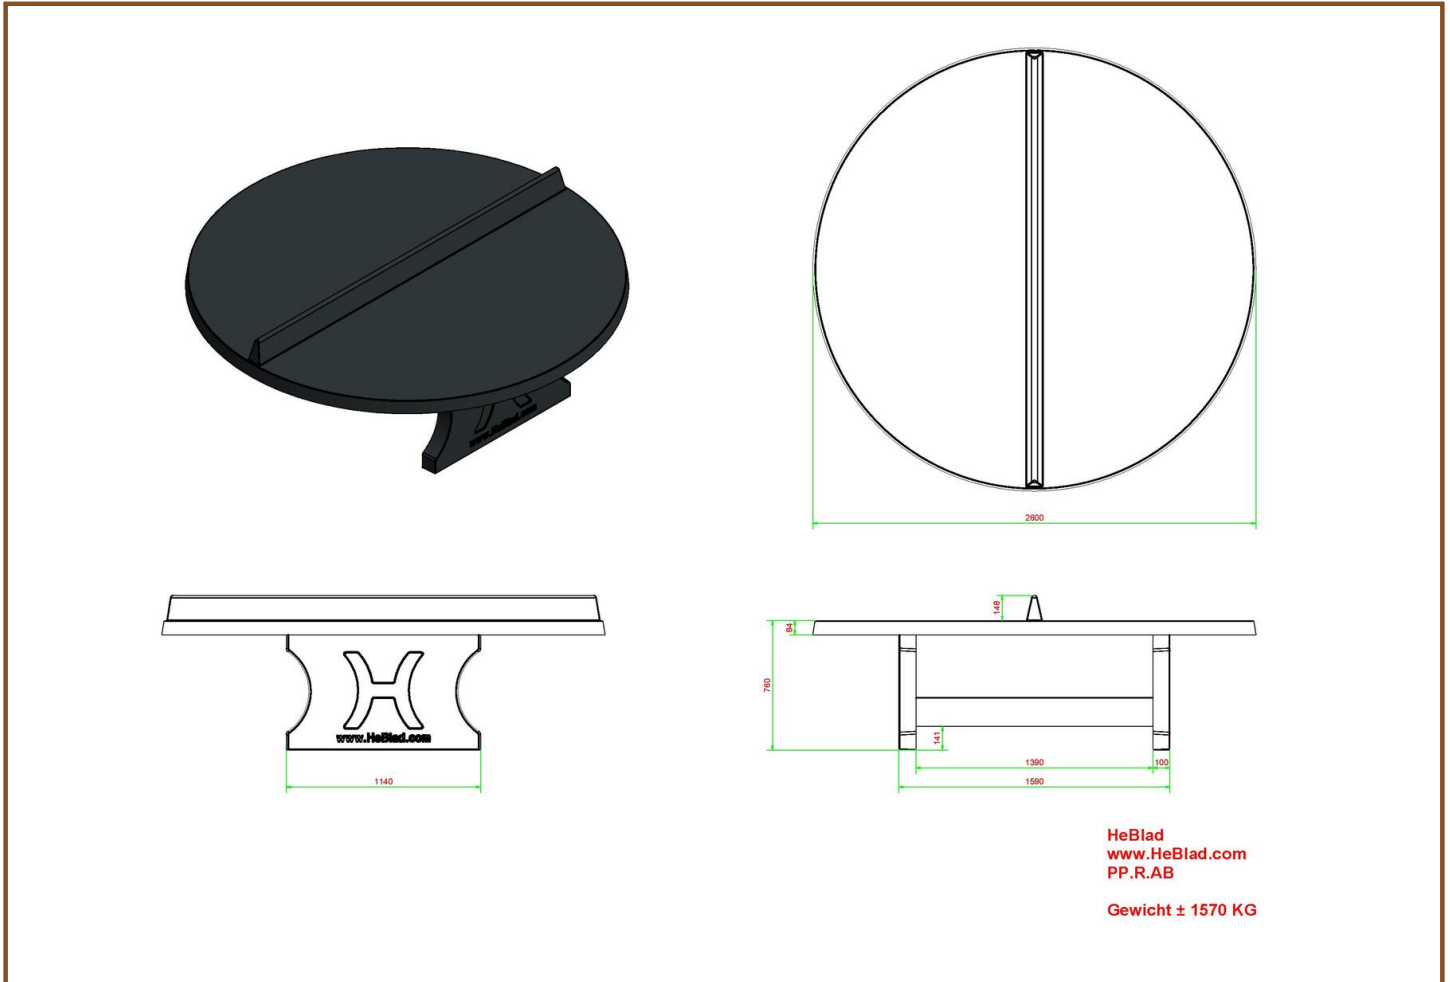

Specifications Round Ping-Pong table Anthracite-Concrete

Product code	PP.R.AB	Height tabletop	76 cm
Colour	Anthracite concrete	Height of the net	14,75 cm
Dimensions tabletop	ø 260 cm	Weight	1570 kg
Dimensions underside tabletop	ø 264 cm	Distance legs	149 cm (center to center)
Tabletop thickness	8,4 cm		

Related products

Our products are delivered from our factory in the Netherlands.