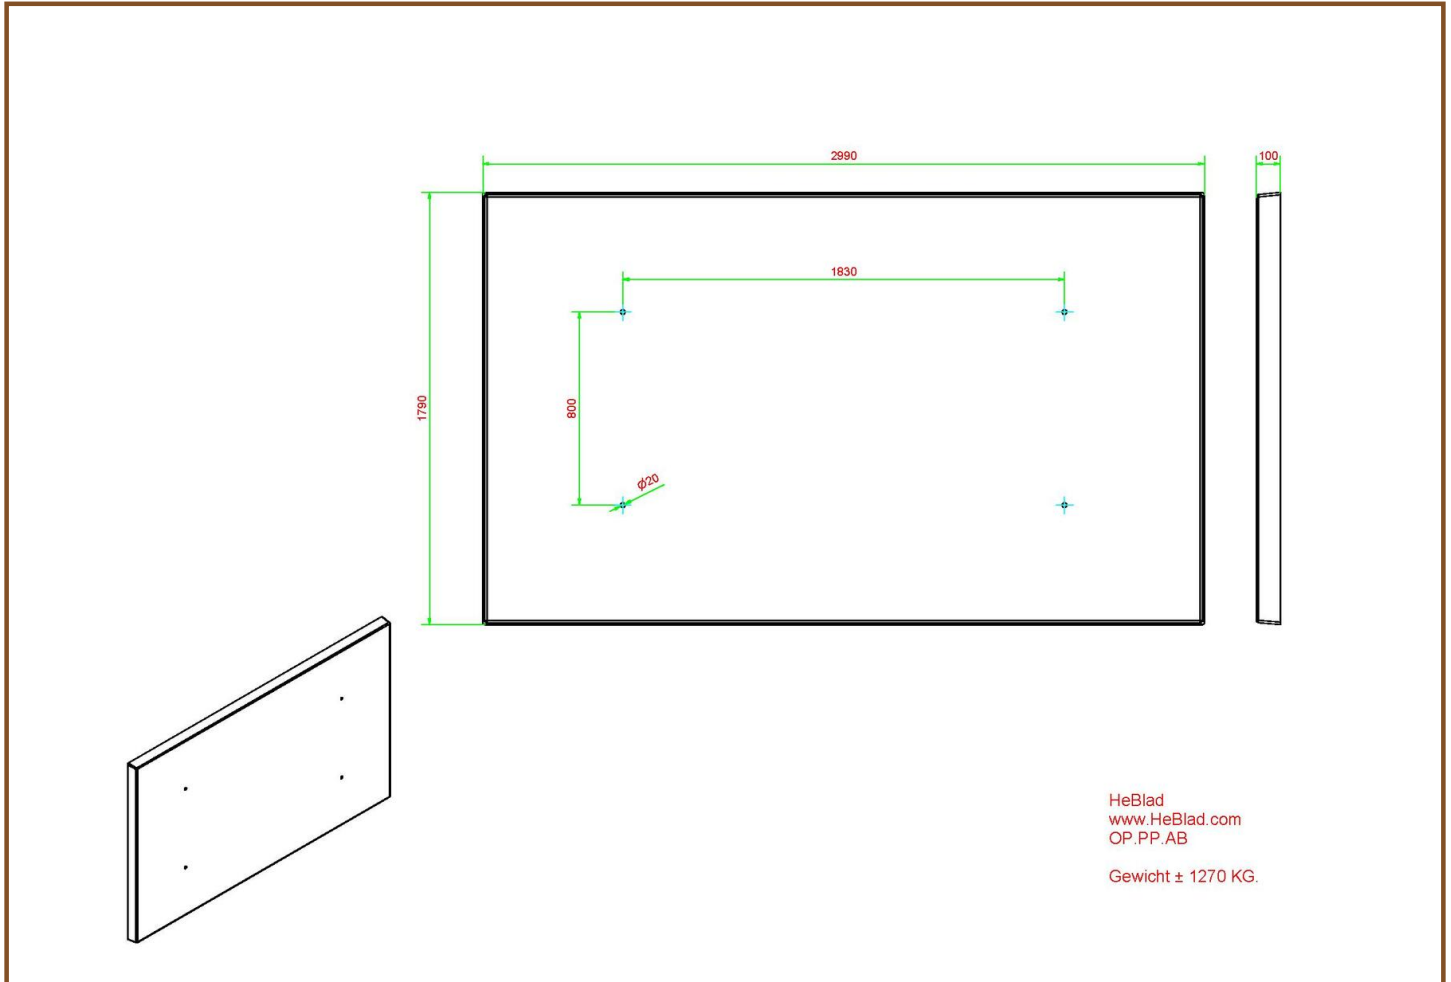

Specifications Concrete base plate for tennis table Anthracite-Concrete

Product code	OP.PP.AB	Finishing surface	Smooth concrete
Colour	Anthracite concrete	lifting device	139 x 87 x 99 cm
Dimensions (L x W x H)	299 x 179 x 10 cm	preparation attachment	Holes for bolts M16
Weight	1270 Kg		

Related products

Our products are delivered from our factory in the Netherlands.