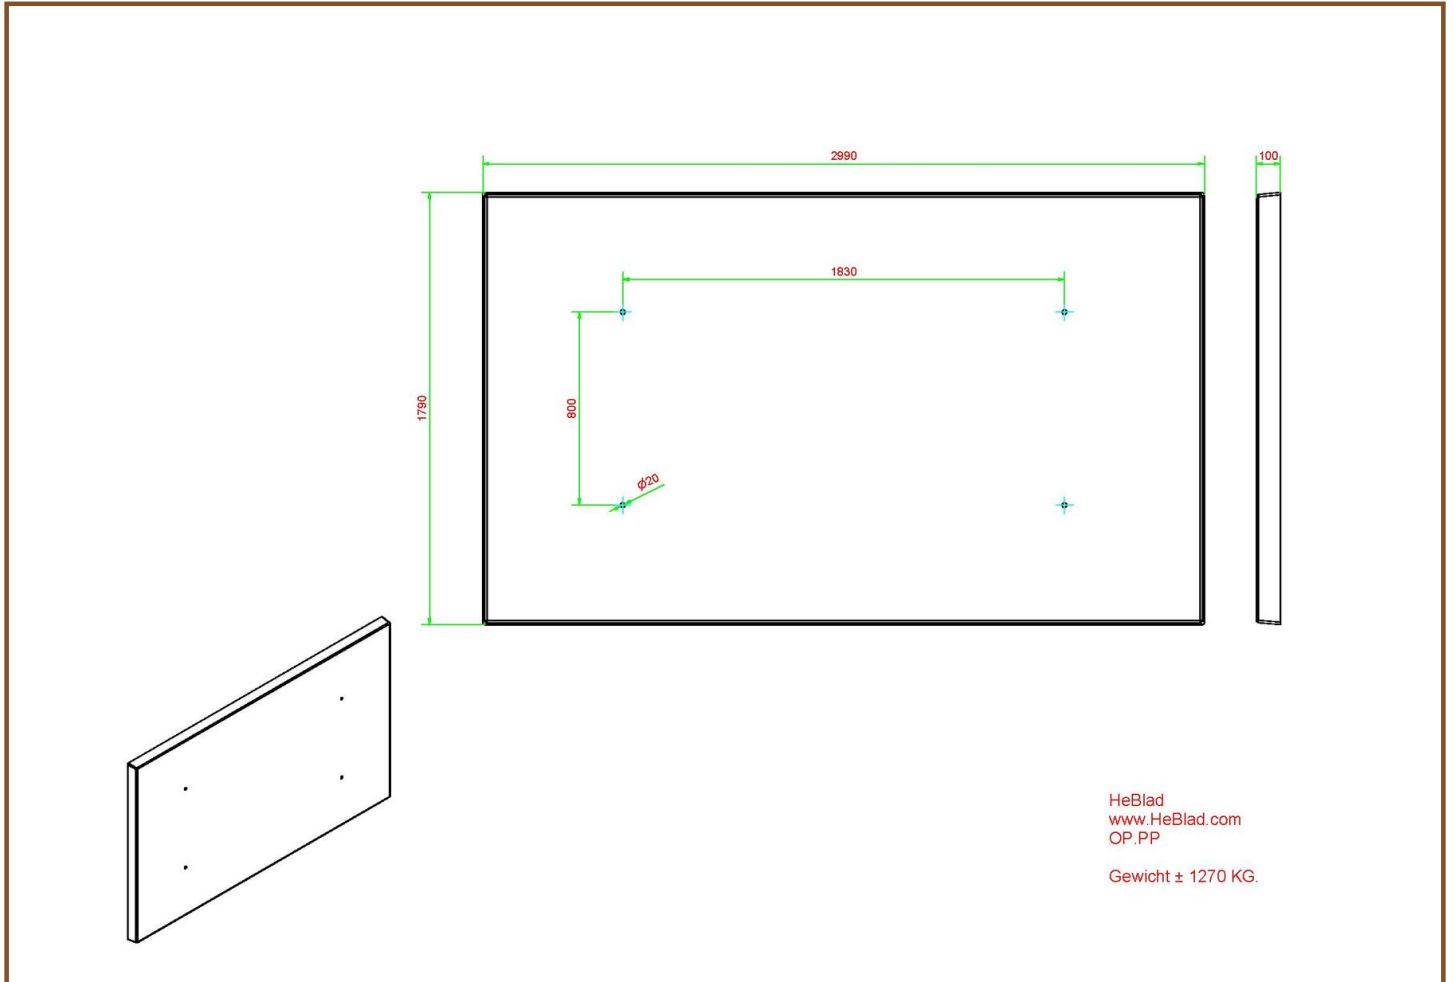

Specifications Concrete base plate for tennis table

Product code	OP.PP	Finishing surface	Smooth concrete
Colour	Natural concrete	lifting device	139 x 87 x 99 cm
Dimensions (L x W x H)	299 x 179 x 10 cm	preparation attachment	Holes for bolts M16
Weight	1270 Kg		

Related products

Our products are delivered from our factory in the Netherlands.