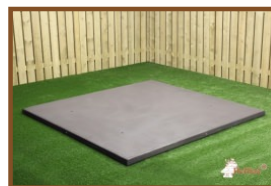

Specifications Picnic table Standard XL Anthracite-Concrete

Product code	PS.STAB.XL	Tabletop thickness	7.2 cm
Colour	Anthracite concrete	Seat height	49.7 cm
Dimensions (L x W x H)	450 x 192 x 75 cm	Weight	2100 kg
Dimensions tabletop (L x W)	450 x 90 cm	Material seat	Beton
Height tabletop	74.7 cm	Distance legs	354,5 cm (center to center)

Related products

OP.PS.AB

Our products are delivered from our factory in the Netherlands.