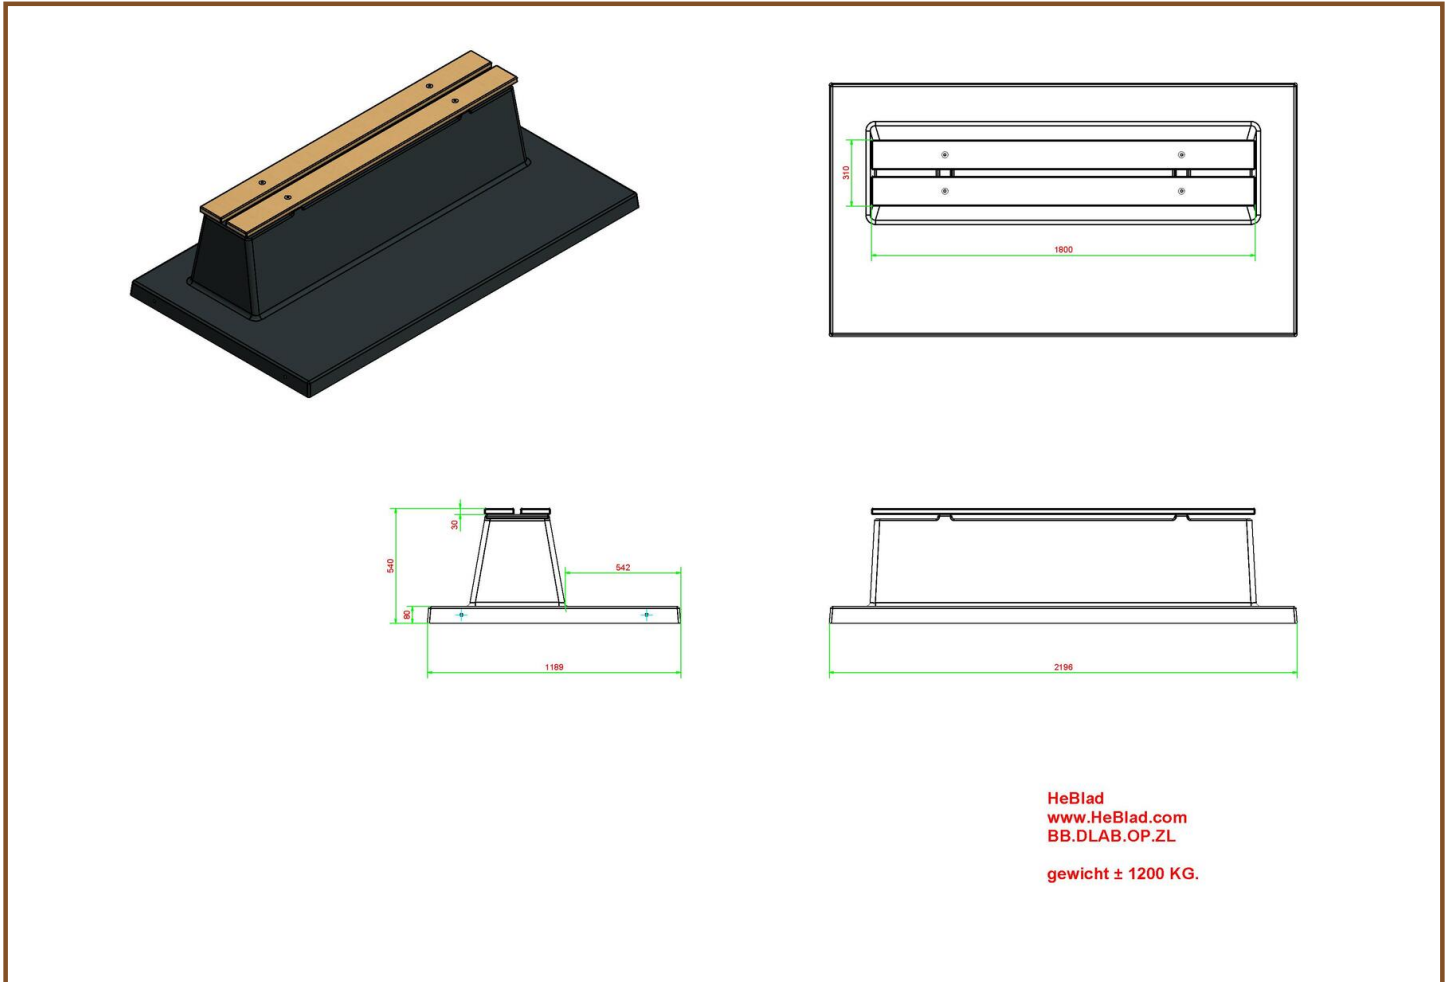

Specifications Bench DeLuxe with bottom plate without backrest Anthracite-Concrete

Product code	BB.DLAB.OP.ZL	Weight	1200 kg
Colour	Anthracite concrete	Material seat	Bamboo
Dimensions (L X W)	220 x 120 cm	Number of seats	4
Seat height	47,5 cm		

Related products