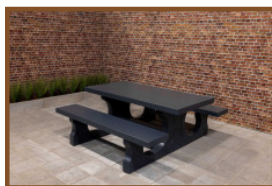

Specifications Concrete Bench Standard Anthracite

Product code	BB.ST.A	Seat height	49.7 cm
Colour	Anthracite lacquered, RAL 7001	Weight	600 kg
Dimensions total surface	180,2 x 47.5 cm	Material seat	Beton
Dimensions seat	175 x 30 cm	Number of seats	4

Related products

PS.ST.A

Our products are delivered from our factory in the Netherlands.