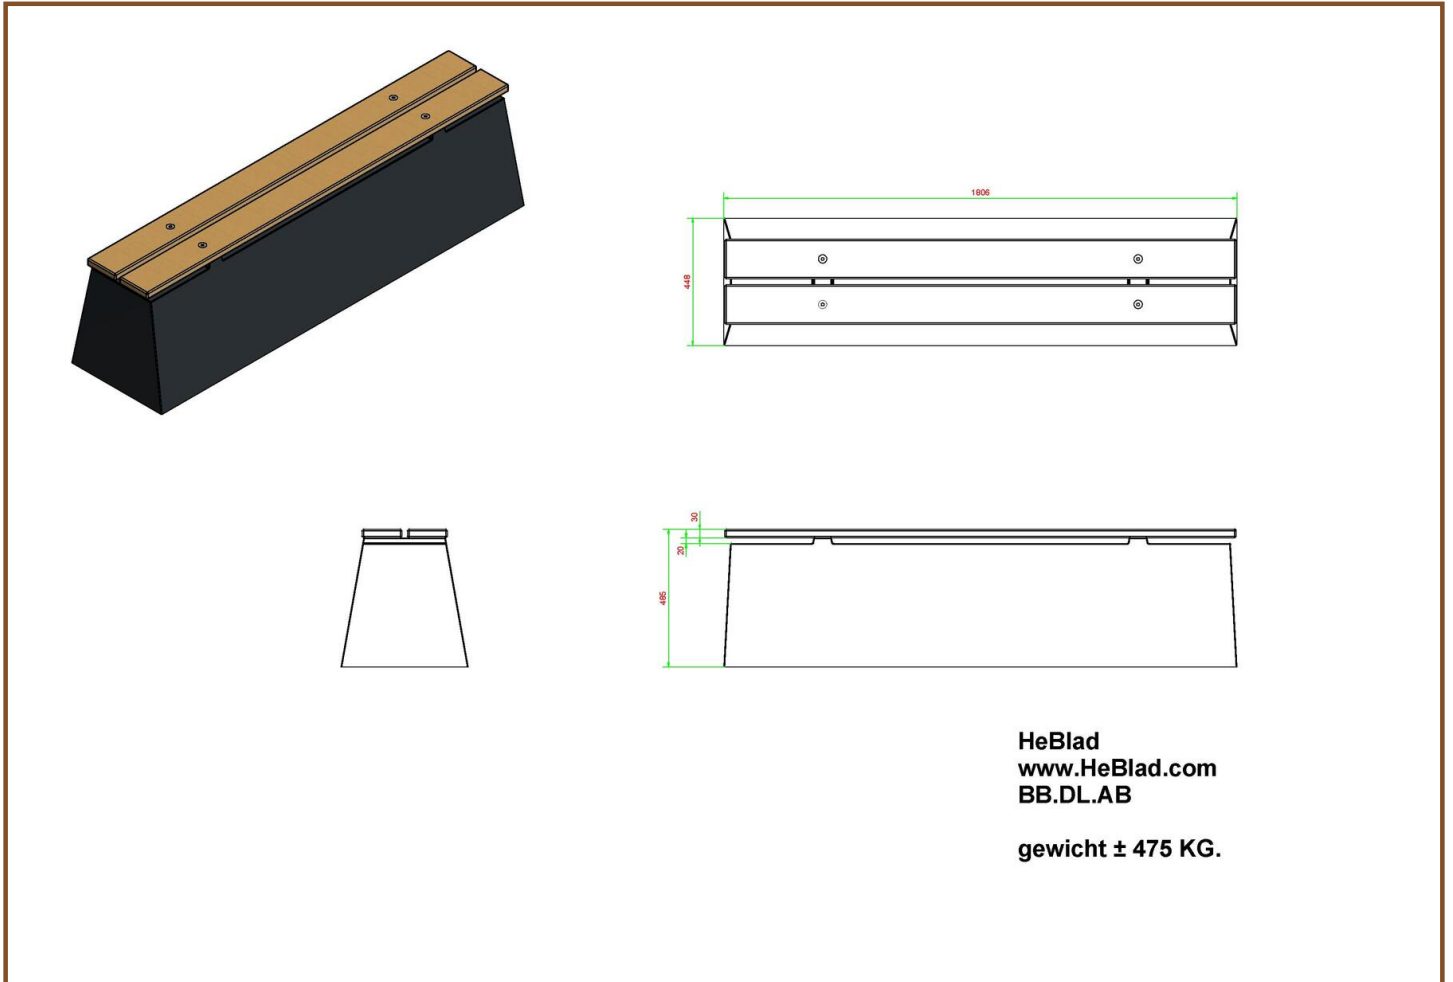

Our products are delivered from our factory in the Netherlands. 27 April 2024 - Prices subject to change

Specifications Bench DeLuxe Anthracite-Concrete

Product code	BB.DL.AB	Weight	475 kg
Colour	Anthracite concrete	Material seat	Bamboo
Dimensions (L x W x H)	180 x 45 x 50 cm	Number of seats	4
Seat height	50 cm		