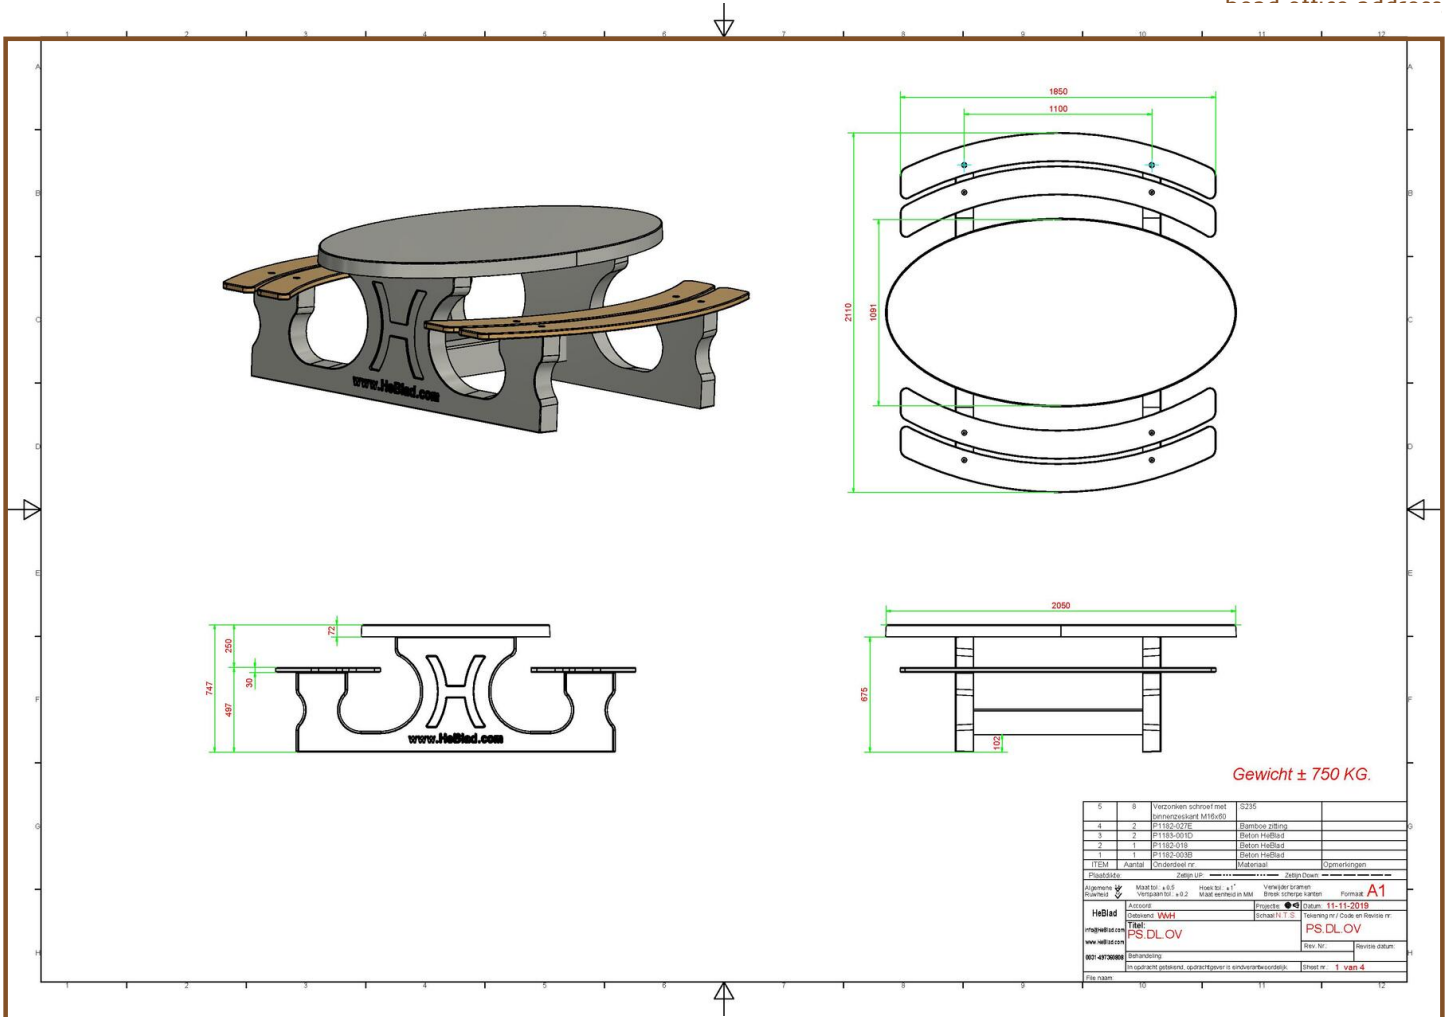

Specifications Picnic table DeLuxe Oval Natural Concrete

Product code	PS.DL.OV	Tabletop thickness	7.2 cm
Colour	Natural concrete	Seat height	49.7 cm
Dimensions (L x W x H)	211 x 205 x 75 cm	Weight	750 kg
Dimensions tabletop (L x W)	205 x 110 cm	Material seat	Bamboo
Height tabletop	74.7 cm	Distance legs	110 cm (center to center)

Related products

Our products are delivered from our factory in the Netherlands.