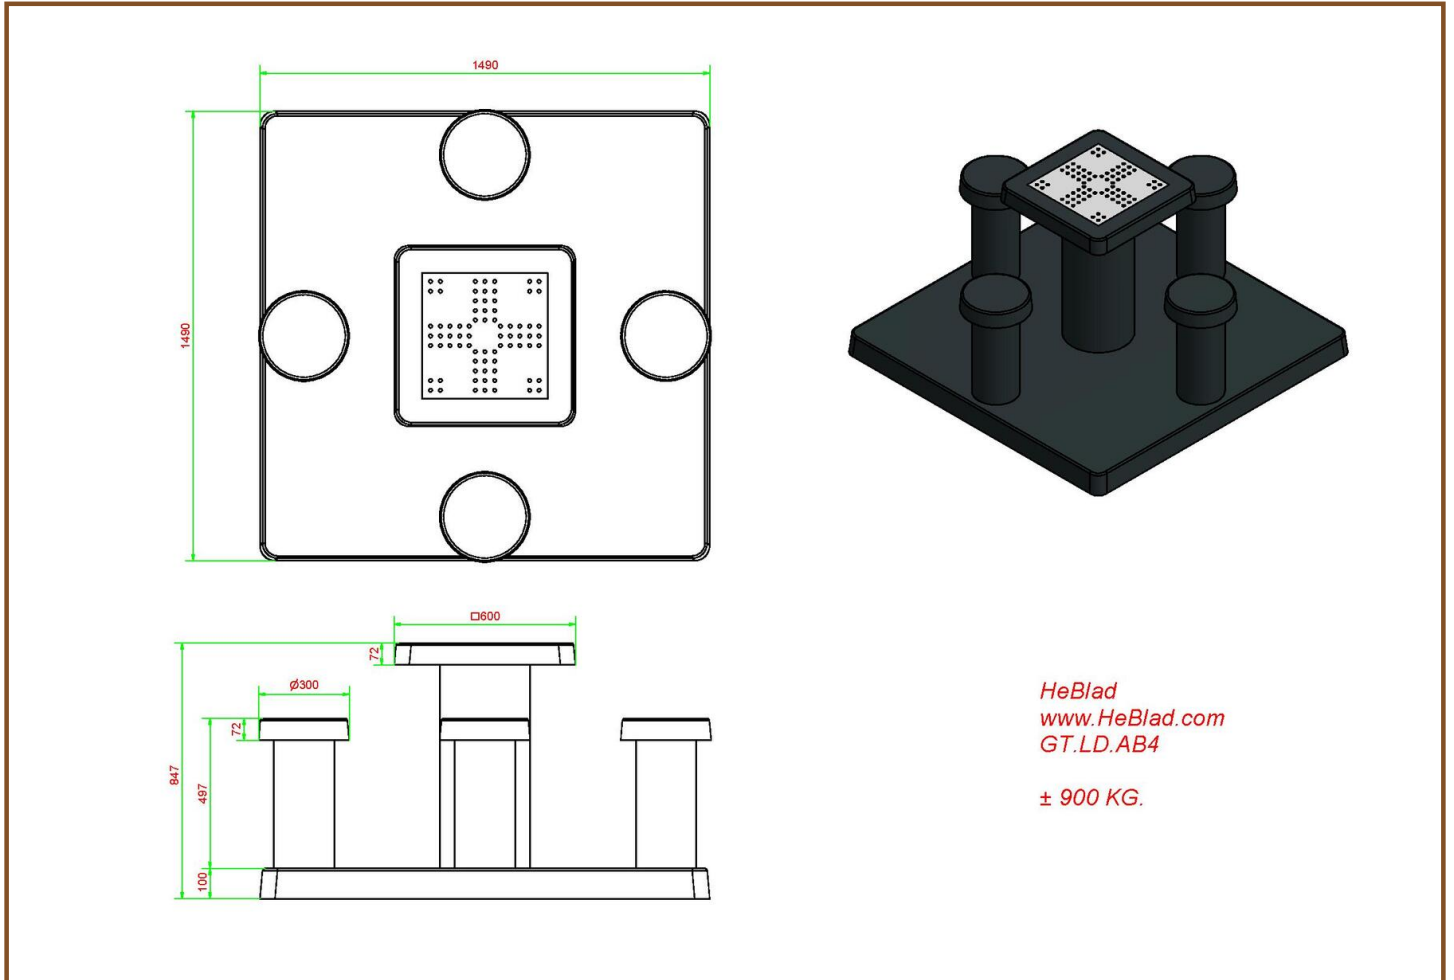

Specifications Ludo Game Table Anthracite-Concrete (4P)

Product code	GT.LD.AB4	Dimensions tabletop (L x W)	60 x 60 cm
Colour	Anthracite concrete	Tabletop thickness	7,2 cm
Dimensions (L X W)	149 x 149 cm	Weight	900 kg
Height tabletop	75 cm	Thickness bottom plate	10 cm
Seat height	50 cm		

Related products

Our products are delivered from our factory in the Netherlands.