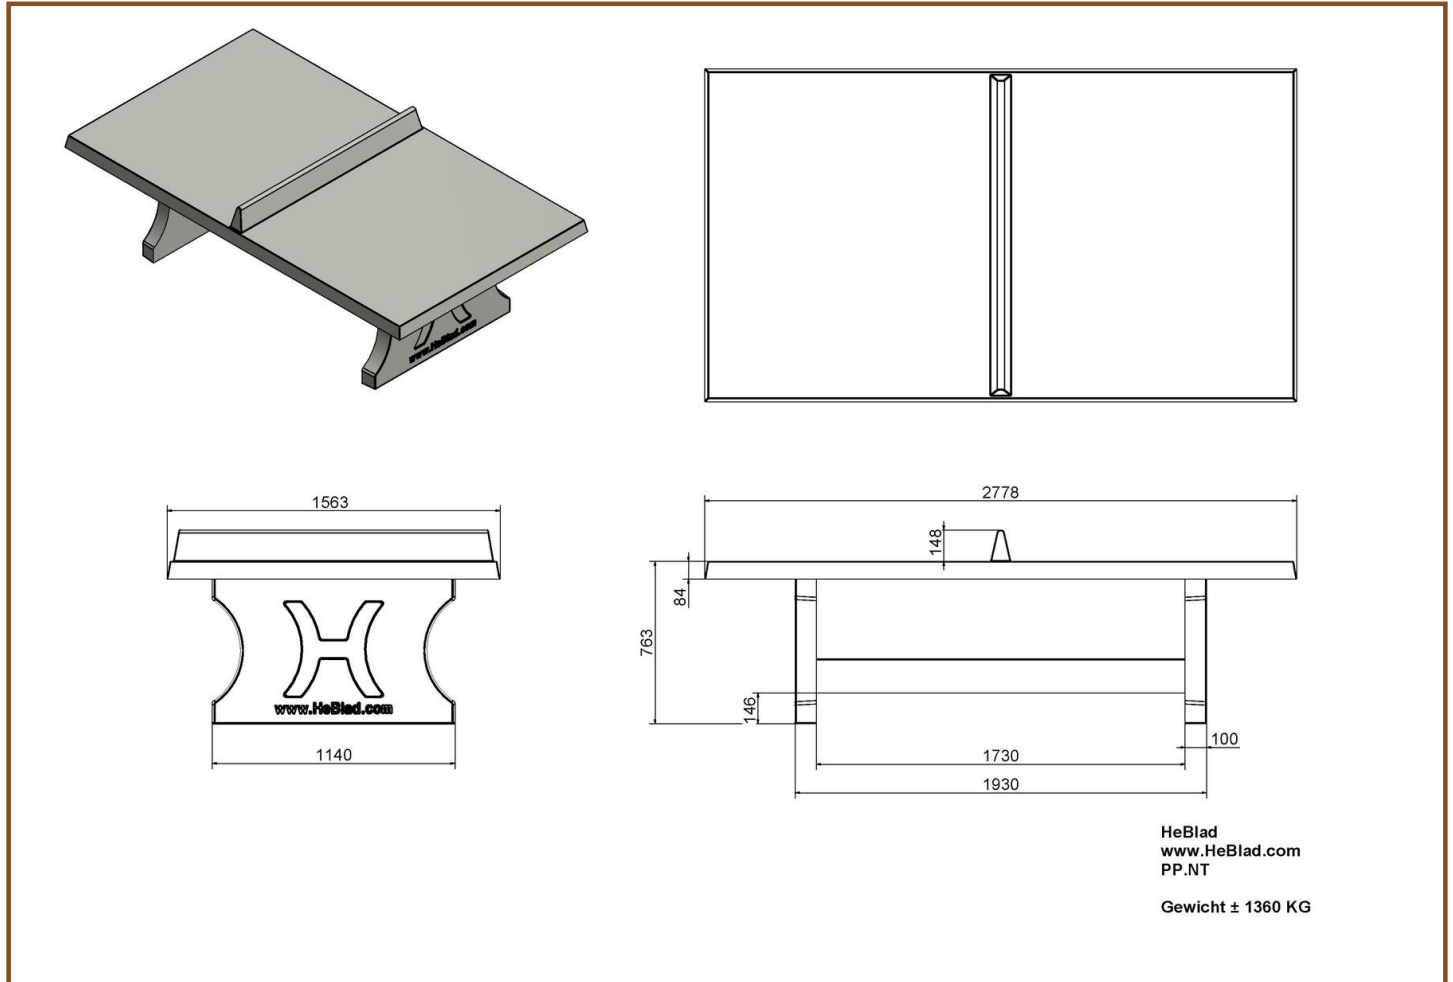

Specifications Ping-pong table in natural concrete

Product code	PP.NT	Height tabletop	76 cm
Colour	Natural concrete	Height of the net	14,75 cm
Dimensions tabletop	274 x 152 cm	Weight	1360 kg
Dimensions underside tabletop	278 x 156 cm	Distance legs	183 cm (center to center)
Tabletop thickness	8,4 cm		

Related products

Our products are delivered from our factory in the Netherlands.