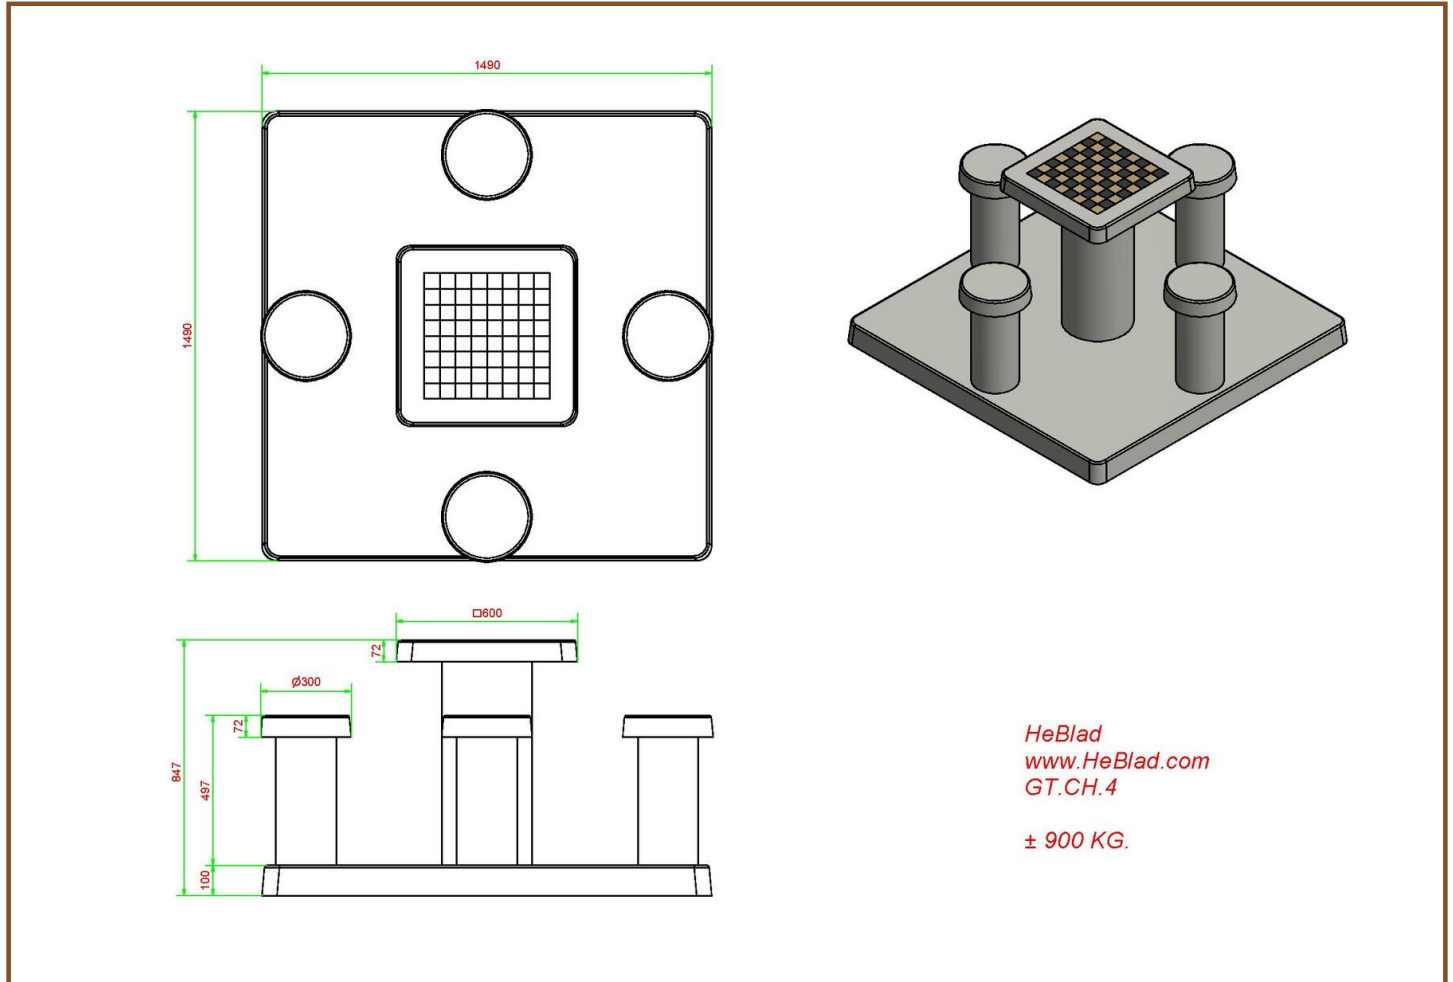

Specifications Chess Table Natural Concrete (4P)

Product code	GT.CH.4	Dimensions tabletop	60 x 60 cm
Colour	Natural concrete	Tabletop thickness	7,2 cm
Dimensions (L X W)	149 x 149 cm	Weight	900 kg
Height tabletop	75 cm	Thickness bottom plate	10 cm
Seat height	50 cm		

Related products

Our products are delivered from our factory in the Netherlands.