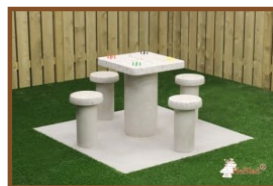

Our products are delivered from our factory in the Netherlands. 27 April 2024 - Prices subject to change

Specifications Set of kickers with scoreboard

Product code HB.FBSC.set

Related products

HB.FB.A

PP.AR.GR