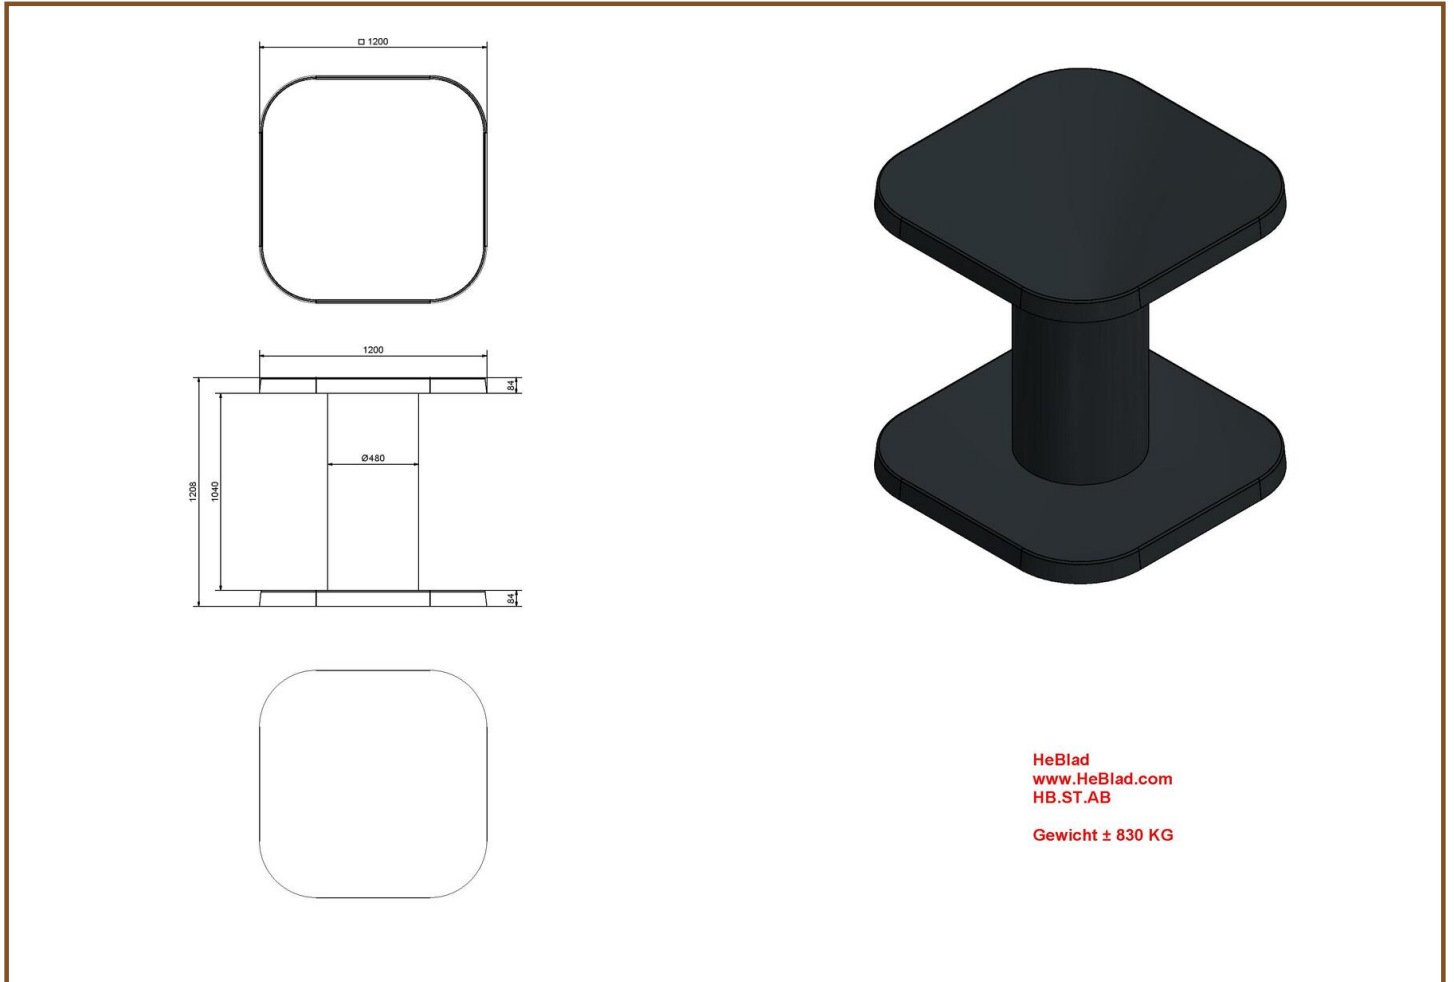

Our products are delivered from our factory in the Netherlands. 27 April 2024 - Prices subject to change

Specifications High Table Anthracite-Concrete

Product code	HB.ST.AB	Height tabletop	113 cm
Colour	Anthracite concrete	Tabletop thickness	8.4 cm
Dimensions (L x W x H)	120 x 120 x 113 cm	Weight	985 kg
Dimensions tabletop (L x W)	120 x 120 cm		