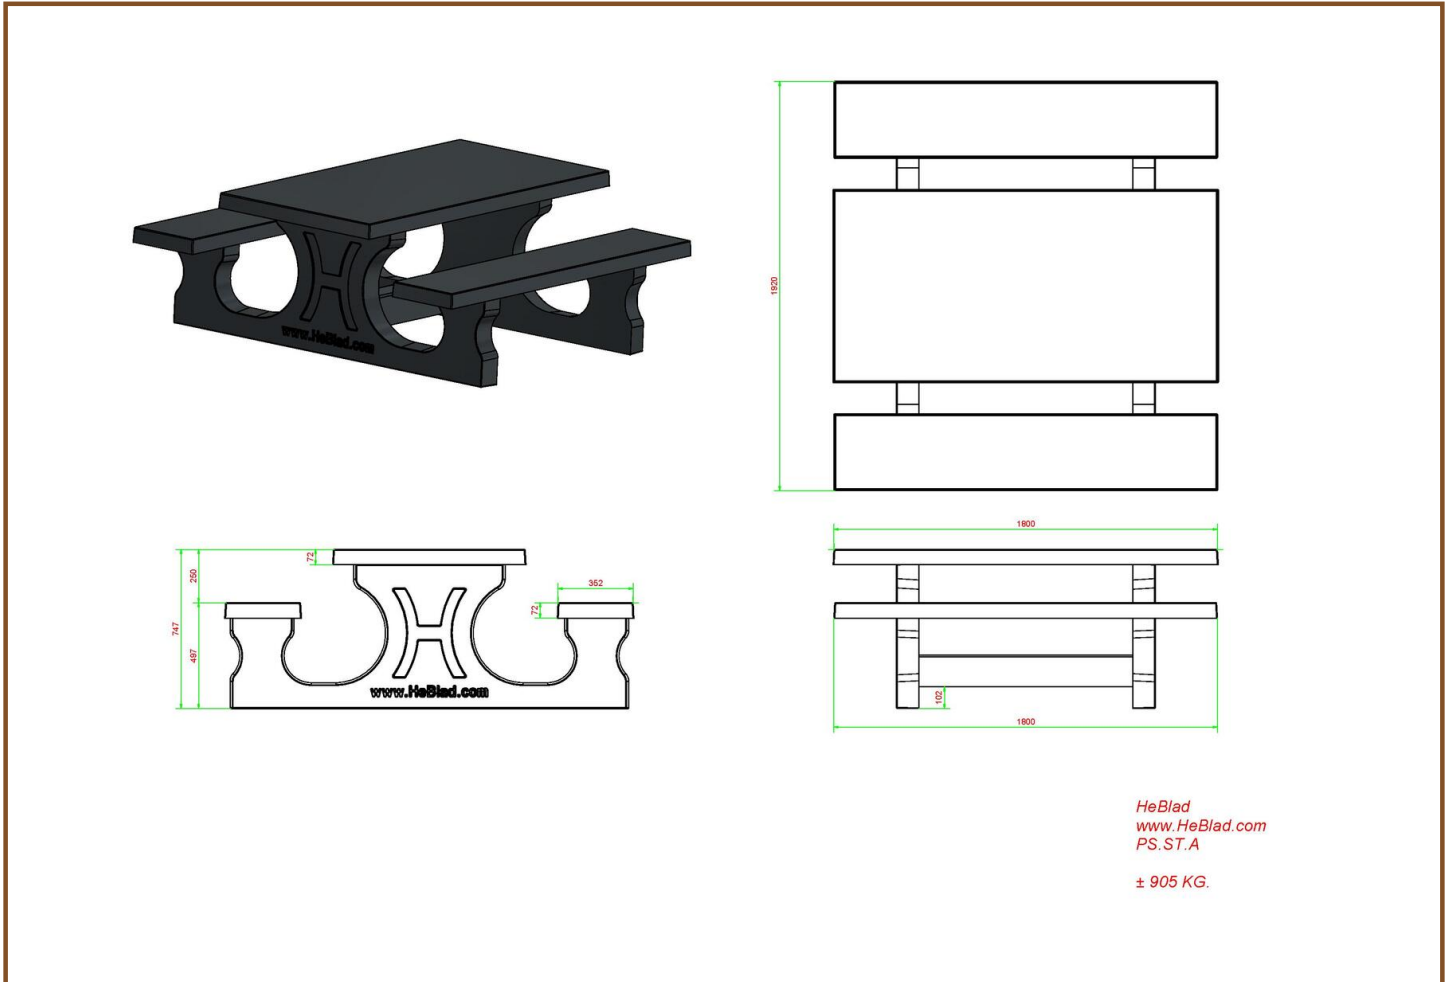

Specifications Concrete Picnic table Standard Anthracite

Product code	PS.ST.A	Tabletop thickness	7.2 cm
Colour	Anthracite lacquered, RAL 7016	Seat height	49.7 cm
Dimensions (L x W x H)	180 x 192 x 75 cm	Weight	905 kg
Dimensions tabletop (L x W)	180 x 90 cm	Material seat	Beton
Height tabletop	74.7 cm	Distance legs	111 cm (center to center)

Related products