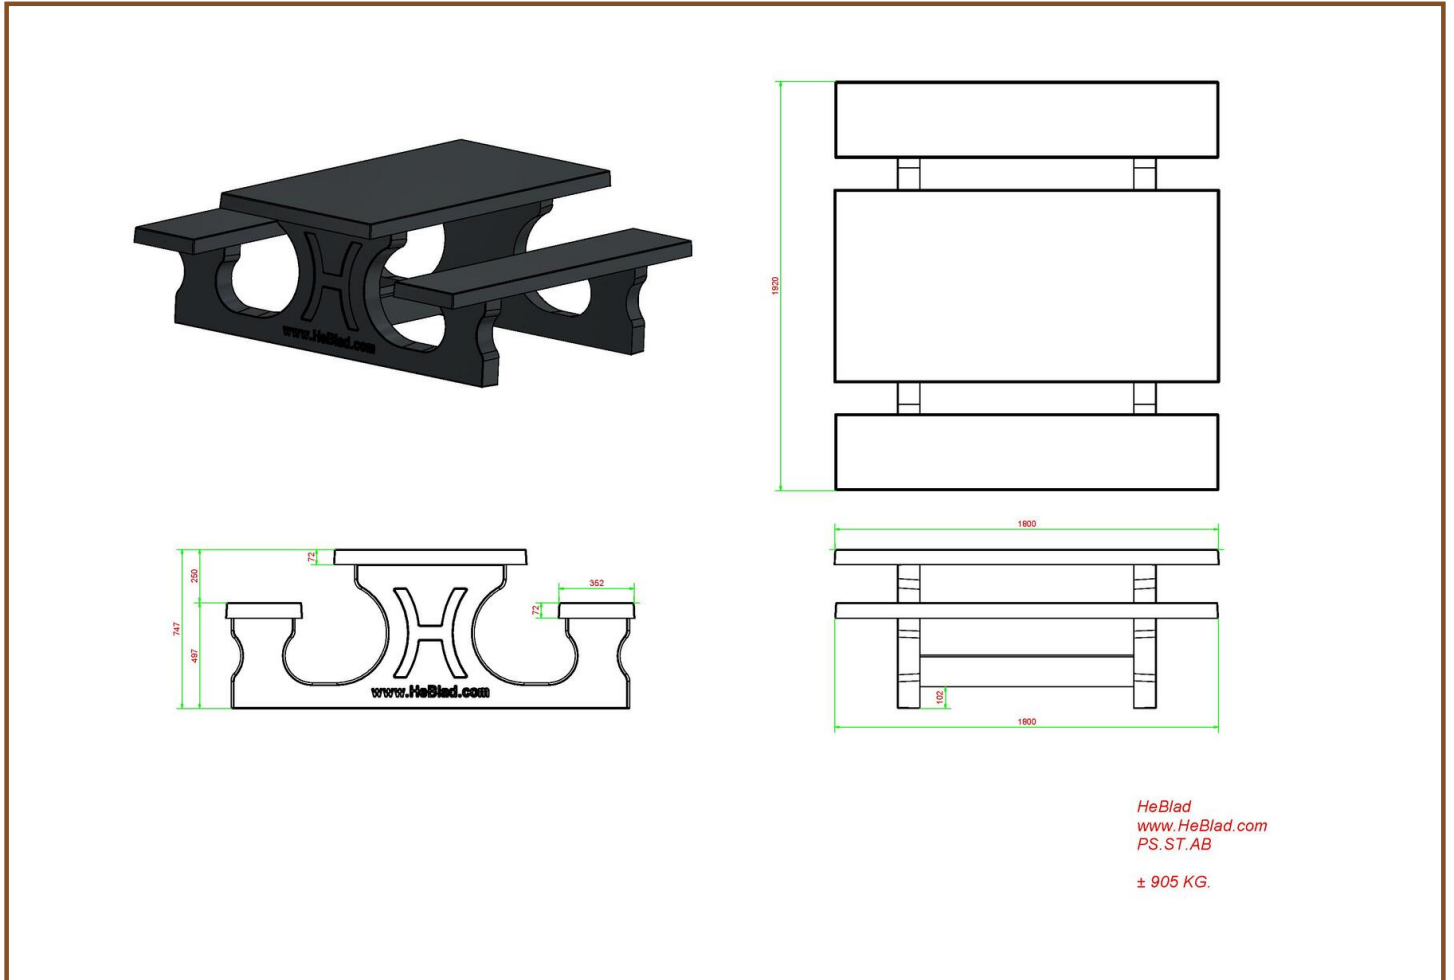

Our products are delivered from our factory in the Netherlands. 27 April 2024 - Prices subject to change

Specifications Picnic table Standard Anthracite-Concrete

Product code	PS.ST.AB	Tabletop thickness	7.2 cm
Colour	Anthracite concrete	Seat height	49.7 cm
Dimensions (L x W x H)	180 x 192 x 75 cm	Weight	905 kg
Dimensions tabletop (L x W)	180 x 90 cm	Material seat	Beton
Height tabletop	74.7 cm	Distance legs	111 cm (center to center)