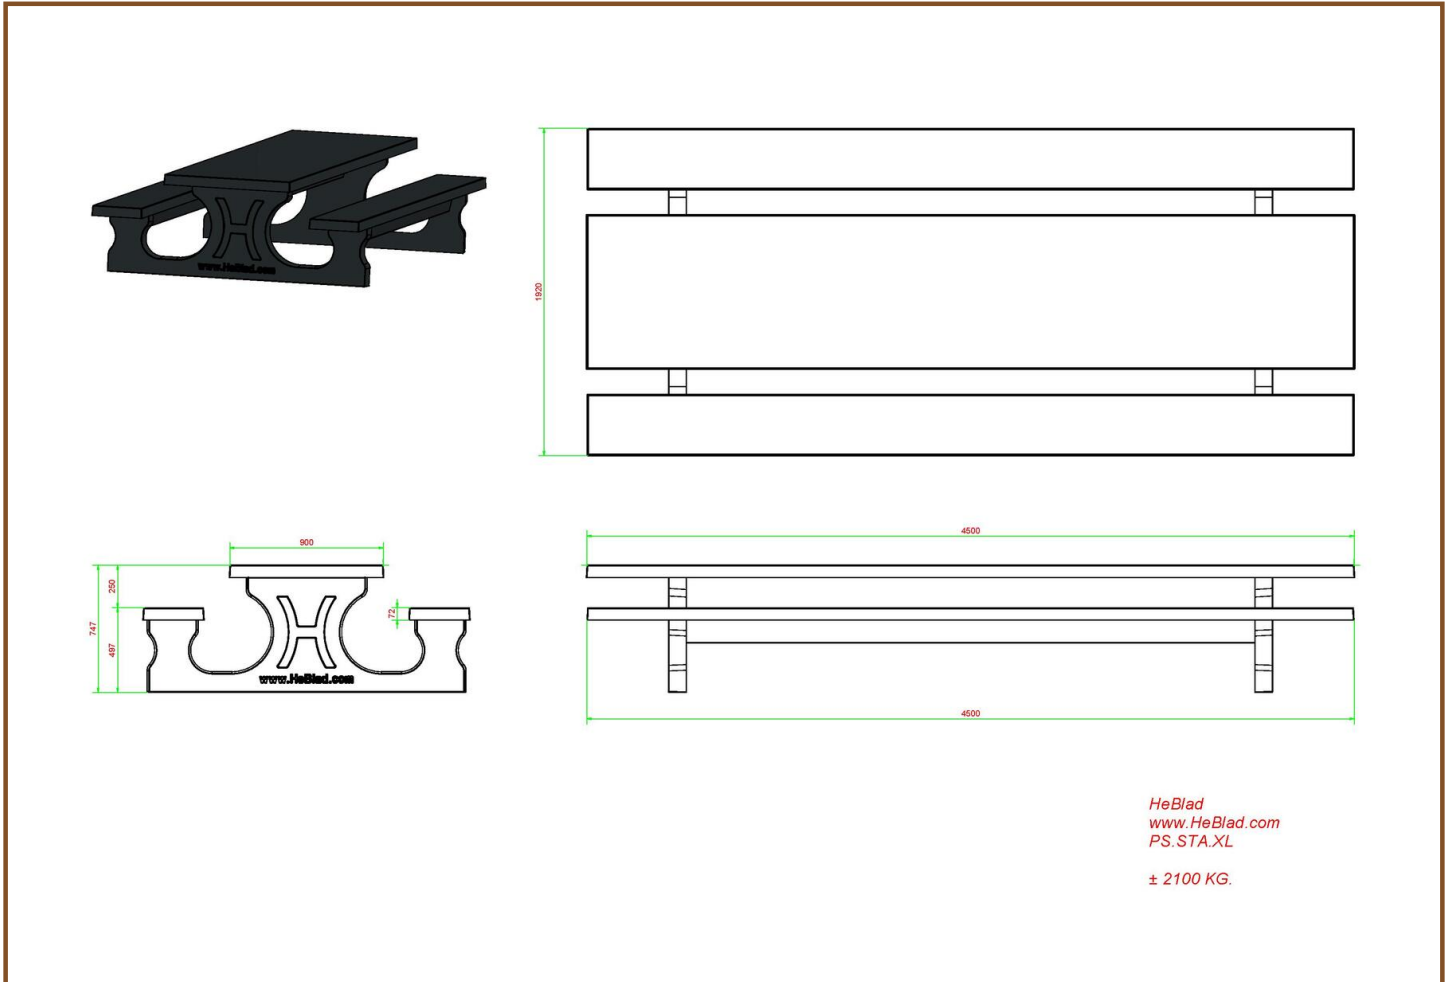

Specifications Concrete Picnic table Standard XL Anthracite

Product code	PS.STA.XL	Tabletop thickness	7.2 cm
Colour	Anthracite lacquered, RAL 7016	Seat height	49.7 cm
Dimensions (L x W x H)	450 x 192 x 75 cm	Weight	2100 kg
Dimensions tabletop (L x W)	450 x 90 cm	Material seat	Beton
Height tabletop	74.7 cm	Distance legs	354,5 cm (center to center)

Related products