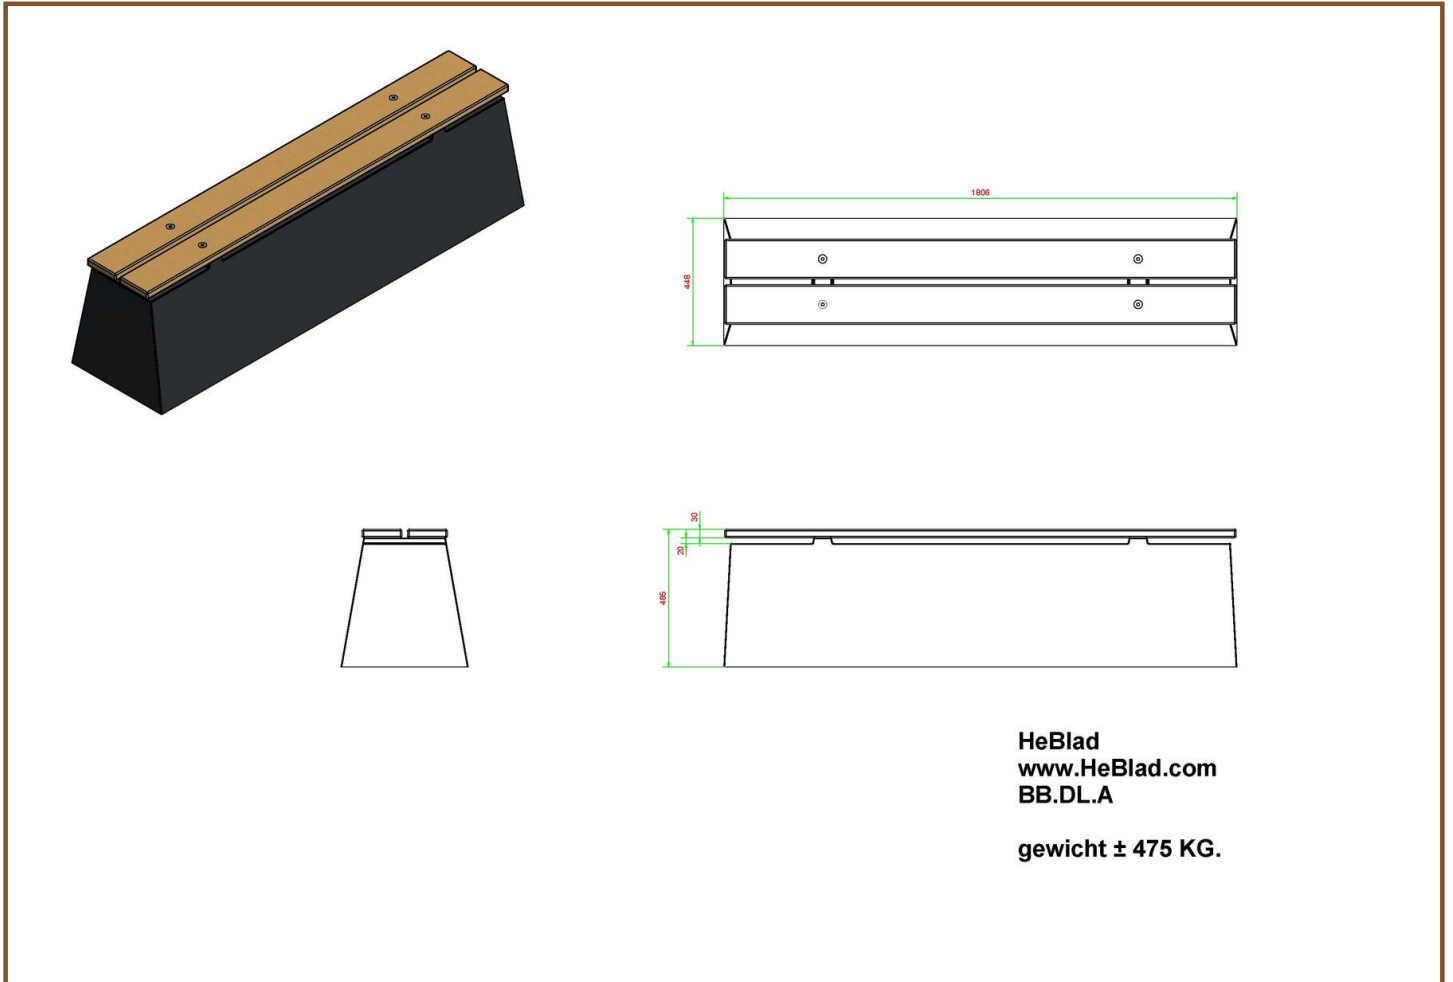

Our products are delivered from our factory in the Netherlands. 27 April 2024 - Prices subject to change

Specifications Concrete Bench DeLuxe Anthracite

Product code	BB.DL.A	Weight	475 kg
Colour	Anthracite lacquered, RAL 7017	Material seat	Bamboo
Dimensions (L x W x H)	180 x 45 x 50 cm	Number of seats	4
Seat height	50 cm		