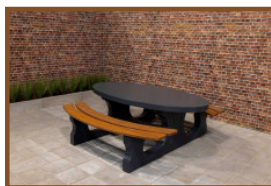

Specifications Picnic table DeLuxe Oval Natural Concrete

Product code	PS.DL.OV	Tabletop thickness	7.2 cm
Colour	Natural concrete	Seat height	49.7 cm
Dimensions (L x W x H)	211 x 205 x 75 cm	Weight	750 kg
Dimensions tabletop (L x W)	205 x 110 cm	Material seat	Bamboo
Height tabletop	74.7 cm	Distance legs	110 cm (center to center)

Related products

PS.DLA.OV

Our products are delivered from our factory in the Netherlands.