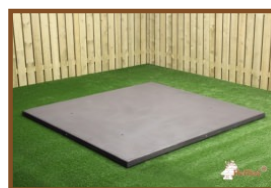

Specifications Concrete Picnic table Standard Anthracite

Product code	PS.ST.A	Tabletop thickness	7.2 cm
Colour	Anthracite lacquered, RAL 7016	Seat height	49.7 cm
Dimensions (L x W x H)	180 x 192 x 75 cm	Weight	905 kg
Dimensions tabletop (L x W)	180 x 90 cm	Material seat	Beton
Height tabletop	74.7 cm	Distance legs	111 cm (center to center)

Related products

OP.PS.AB

Our products are delivered from our factory in the Netherlands.