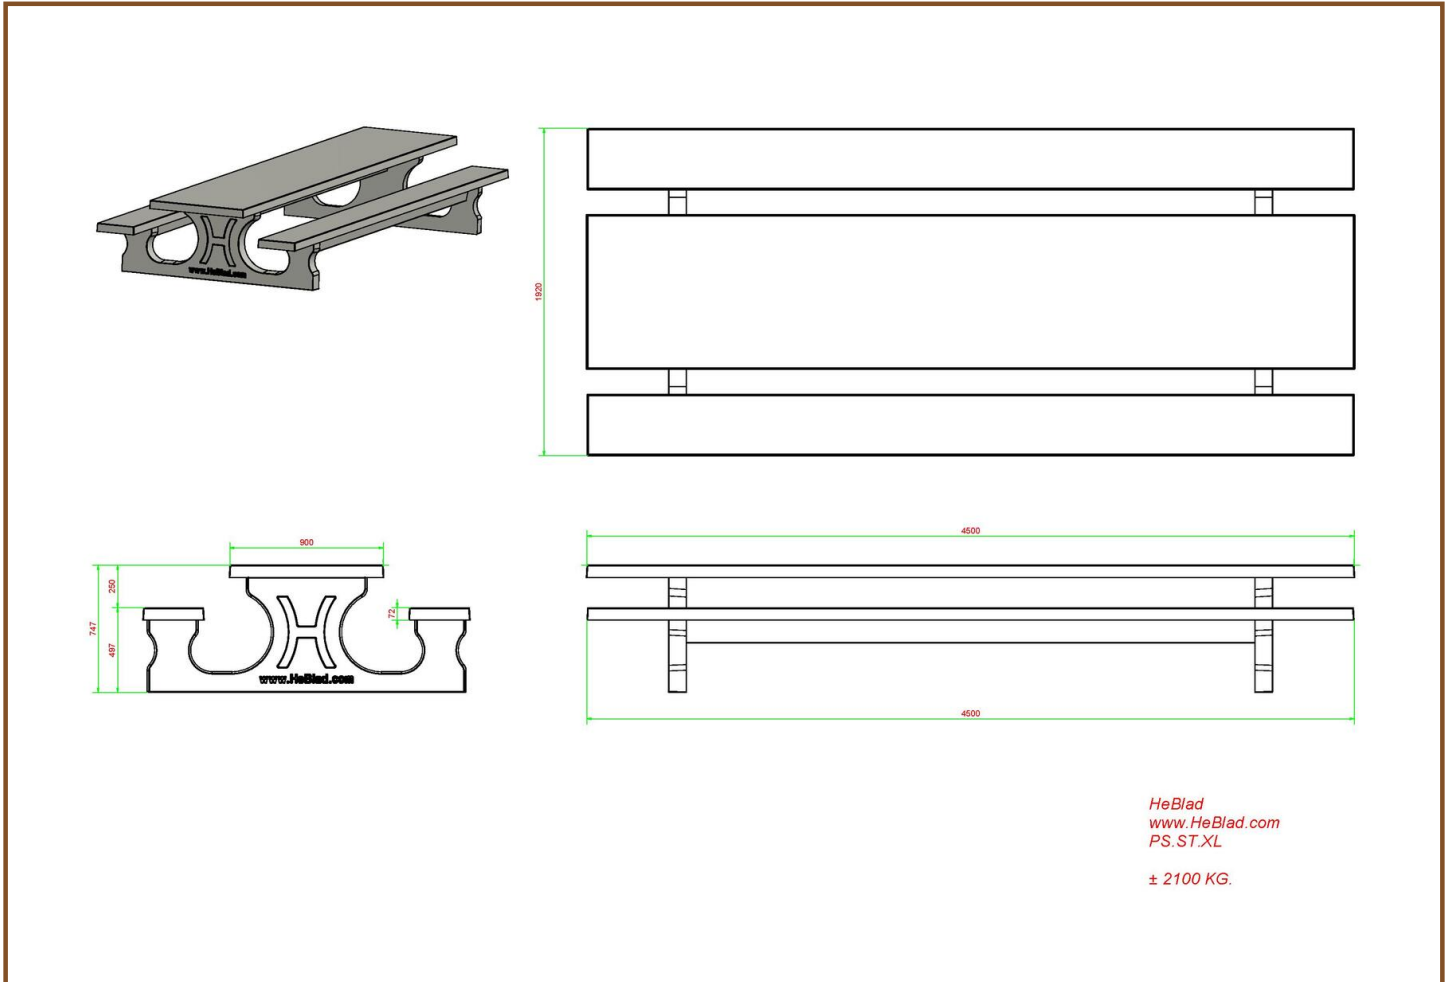

Our products are delivered from our factory in the Netherlands, 27 April 2024 - Prices subject to change

Specifications Picnic table Standard XL Natural Concrete

Product code	PS.ST.XL	Tabletop thickness	7.2 cm
Colour	Natural concrete	Seat height	49.7 cm
Dimensions (L x W x H)	450 x 192 x 75 cm	Weight	2100 kg
Dimensions tabletop (L x W)	450 x 90 cm	Material seat	Beton
Height tabletop	74.7 cm	Distance legs	354,5 cm (center to center)