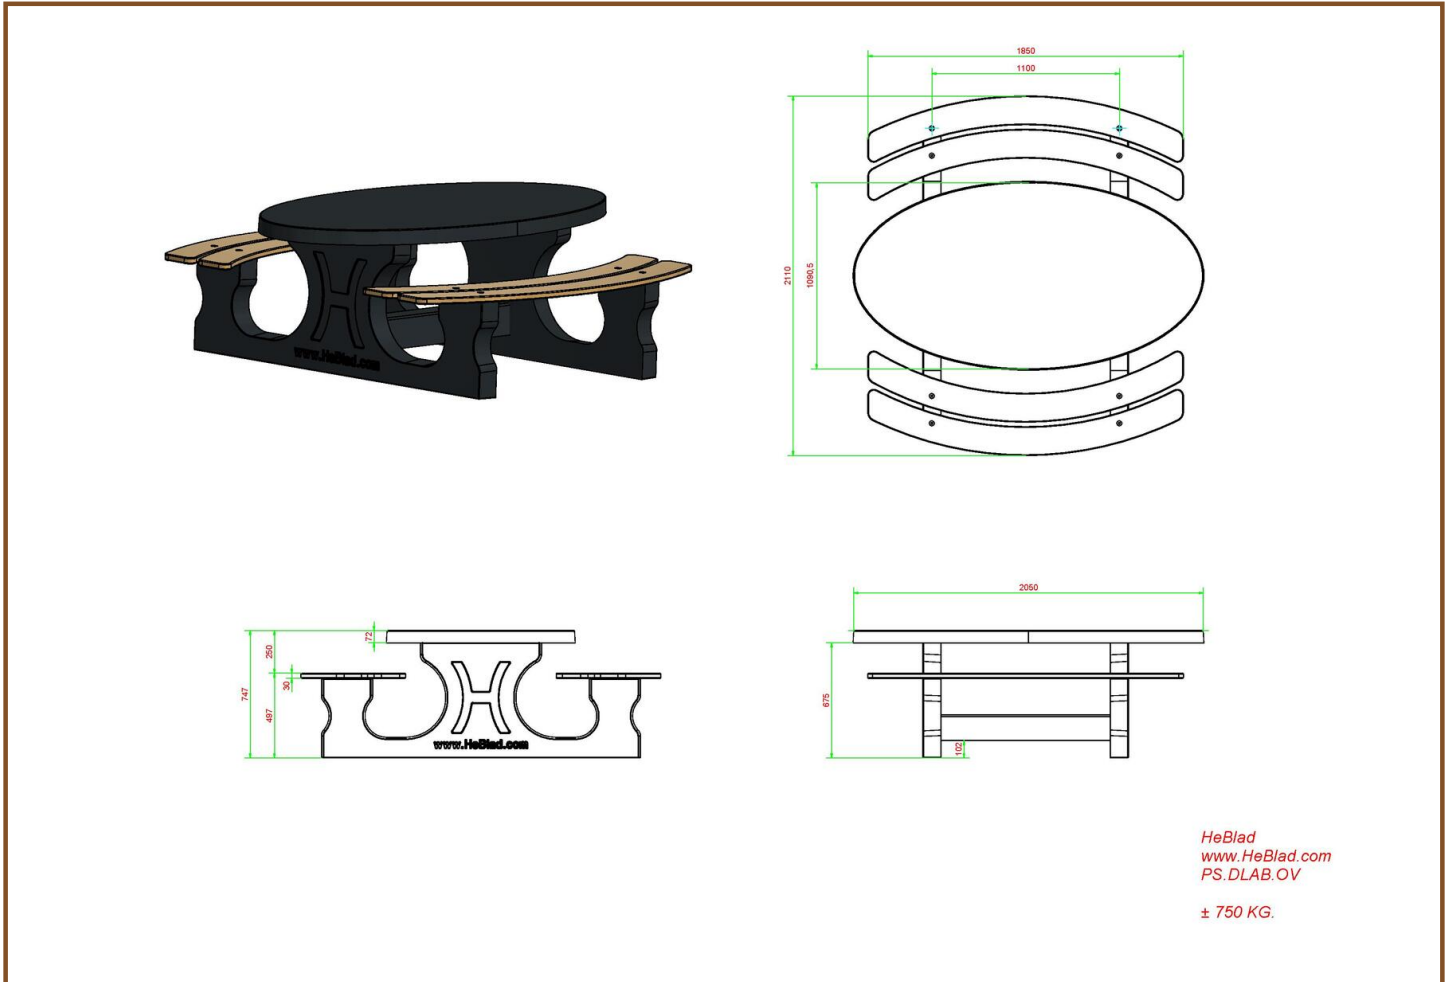

Our products are delivered from our factory in the Netherlands. 27 April 2024 - Prices subject to change

Specifications Picnic table DeLuxe Oval Anthracite-Concrete

Product code	PS.DLAB.OV	Tabletop thickness	7.2 cm
Colour	Anthracite concrete	Seat height	49.7 cm
Dimensions (L x W x H)	211 x 205 x 75 cm	Weight	750 kg
Dimensions tabletop (L x W)	205 x 110 cm	Material seat	Bamboo
Height tabletop	74.7 cm	Distance legs	110 cm (center to center)