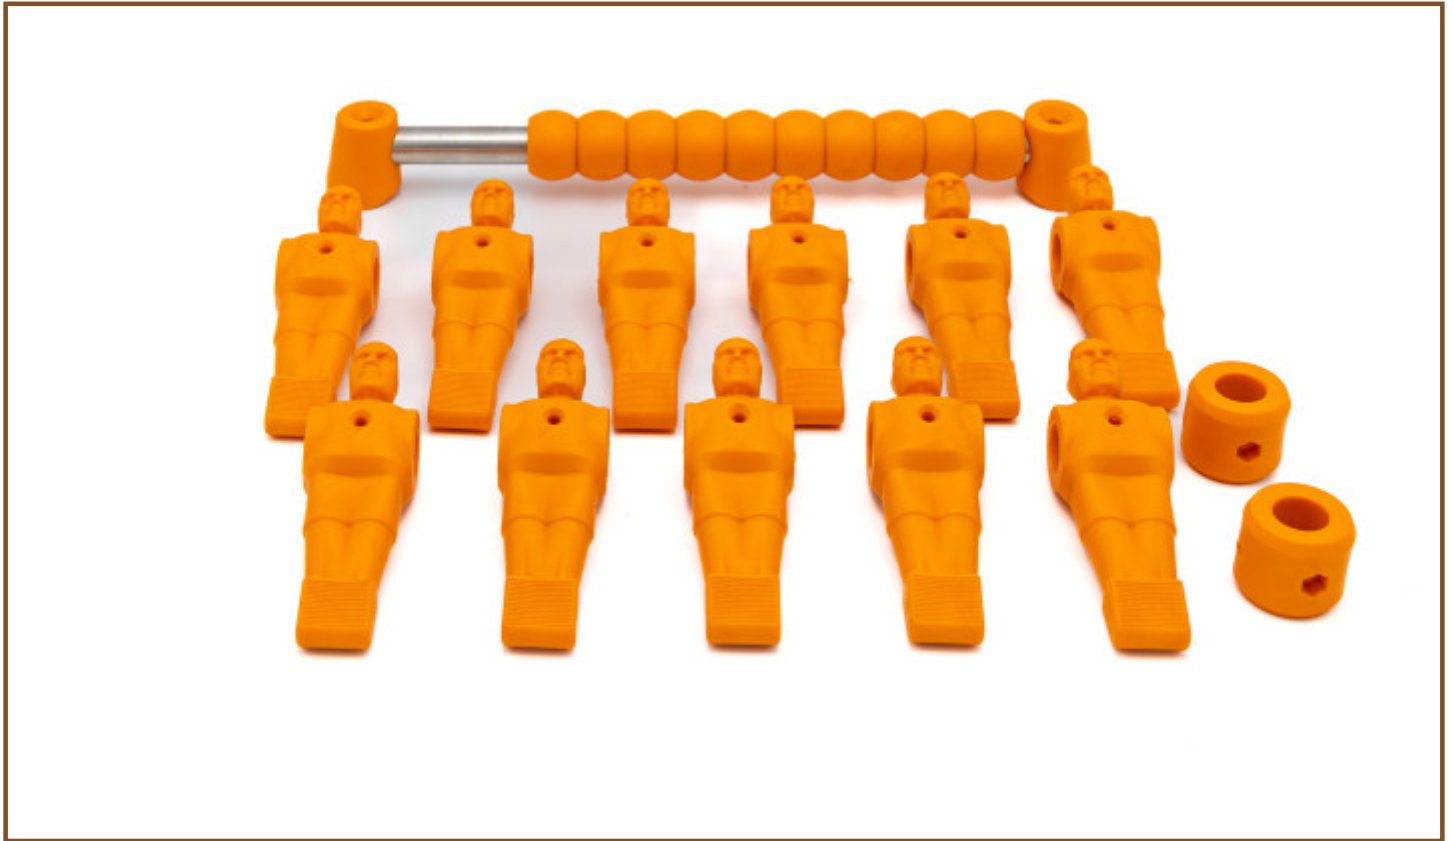

Set of kickers with scoreboard

Product code: HB.FBSC.set

£ 79.00 excl. VAT

(£ 94.80 incl. VAT)

In case you are already owner of a table football game from HeBlad, then it is possible to change the look of the table completely by changing the colour of the figures and scoreboard.