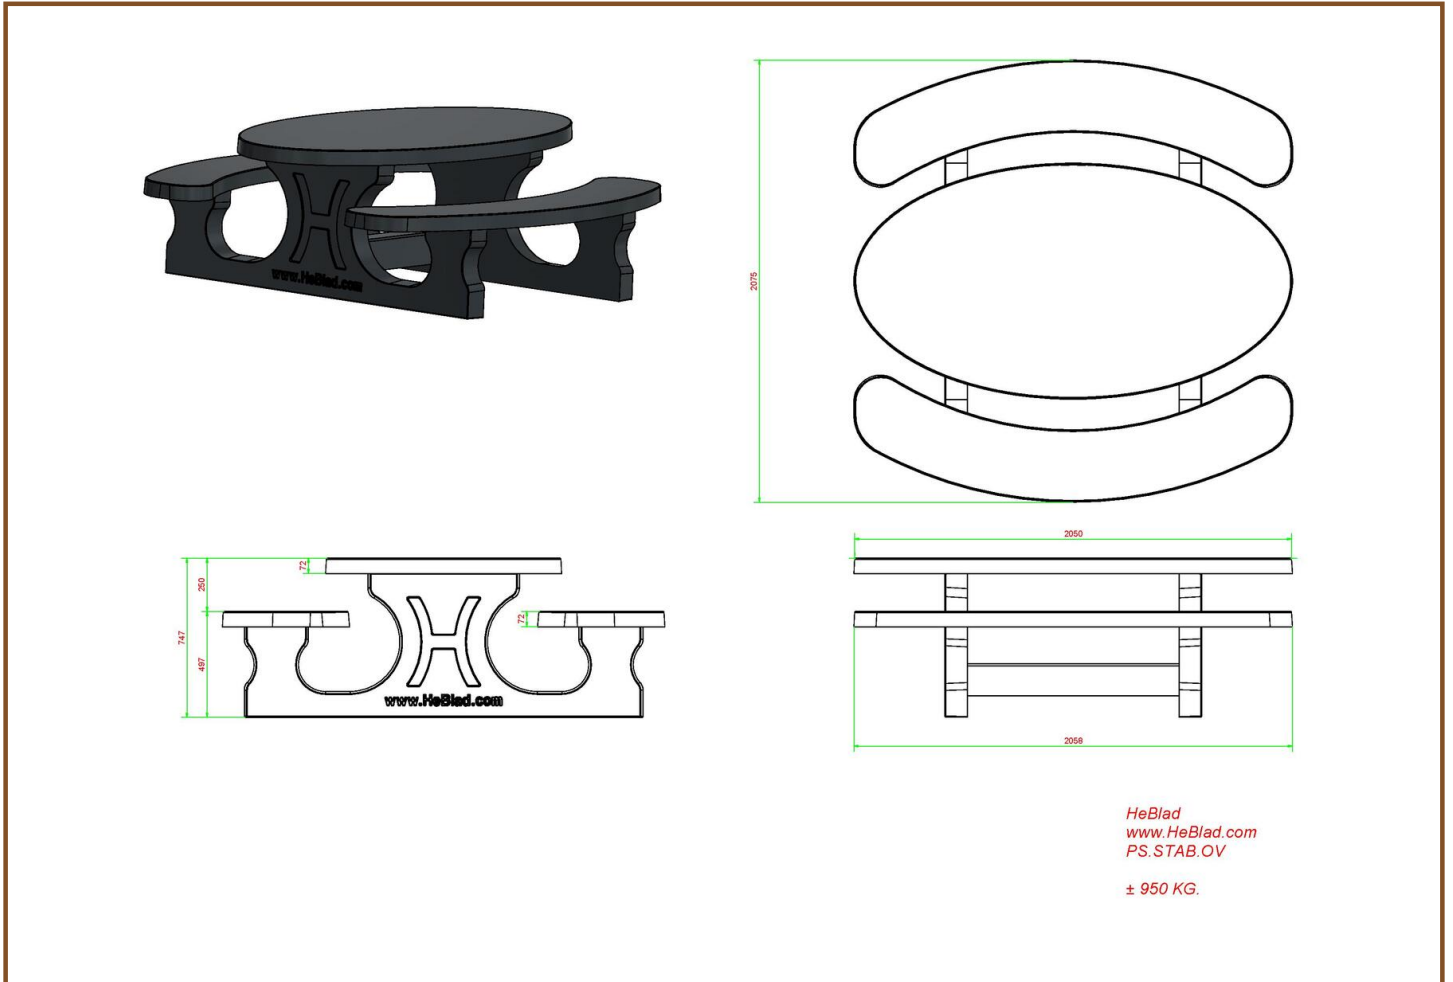

Our products are delivered from our factory in the Netherlands. 27 April 2024 - Prices subject to change

Specifications Picnic table Standard Oval Anthracite-Concrete

Product code	PS.STAB.OV	Tabletop thickness	7.2 cm
Colour	Anthracite concrete	Seat height	49.7 cm
Dimensions (L x W x H)	211 x 205 x 75 cm	Weight	950 kg
Dimensions tabletop (L x W)	205 x 110 cm	Material seat	Beton
Height tabletop	74.7 cm	Distance legs	110 cm (center to center)