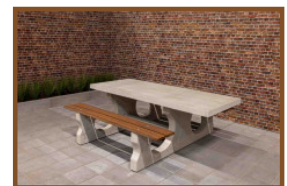

PS.DL.RT

Our products are delivered from our factory in the Netherlands.