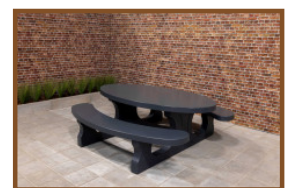

PS.STA.OV

Our products are delivered from our factory in the Netherlands.