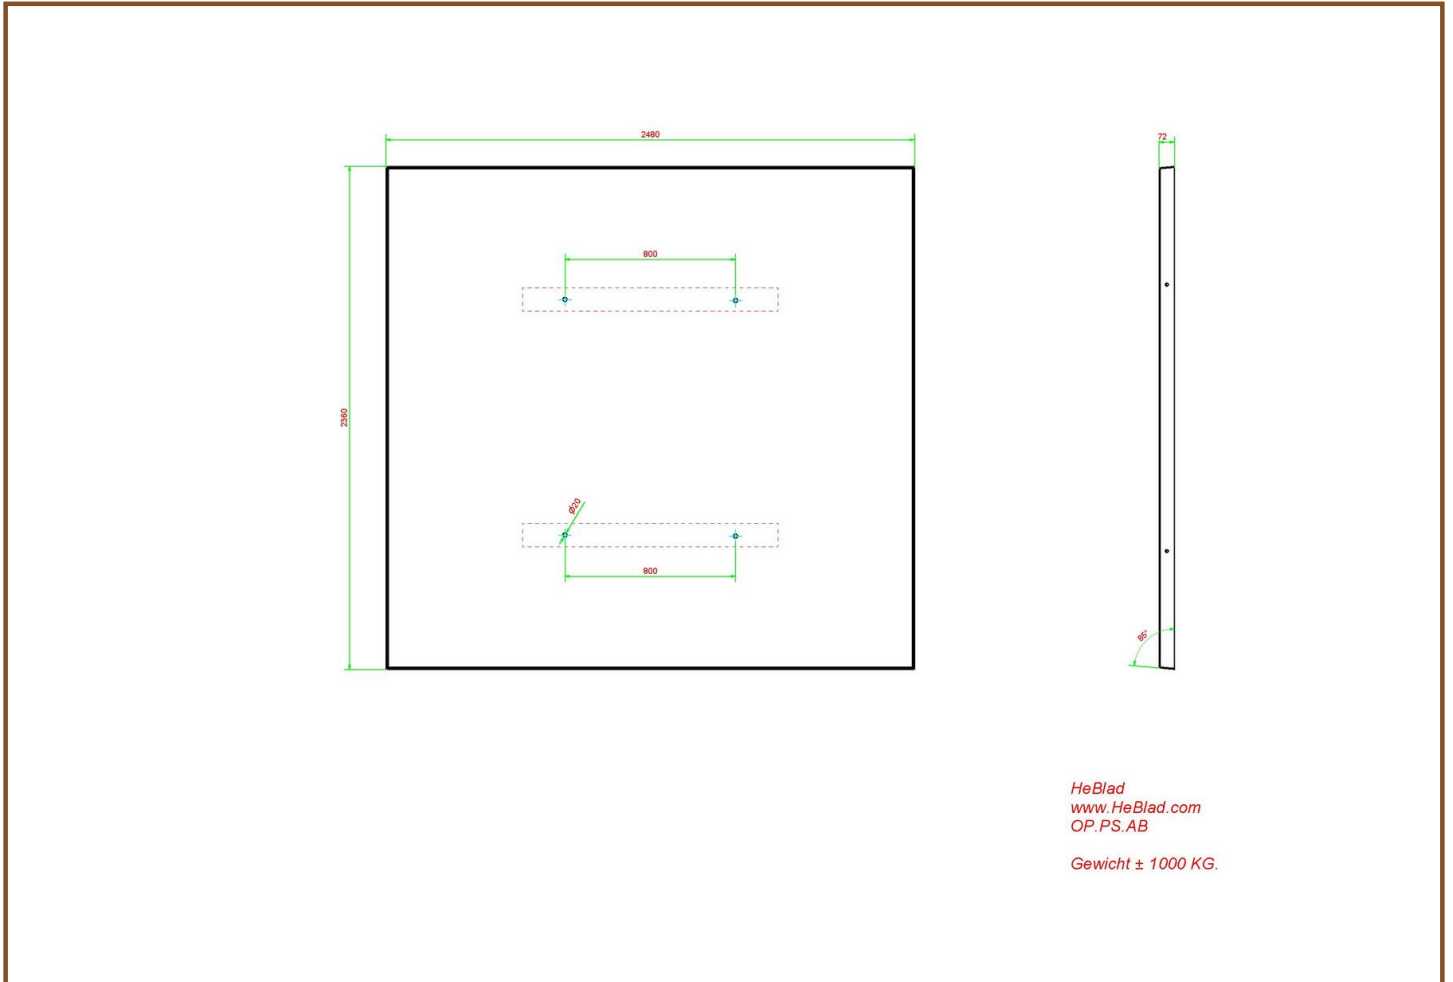

Our products are delivered from our factory in the Netherlands. 27 April 2024 - Prices subject to change

Specifications Bottom plate Picnic table Anthracite-Concrete

Product code	OP.PS.AB	Finishing surface	Anti-slip (window) profile
Colour	Anthracite concrete	lifting device	Concrete screw sleeve M16
Dimensions (L x W x H)	248 x 236 x 7,2 cm	preparation attachment	Holes for bolts M16
Weight	1000 kg		