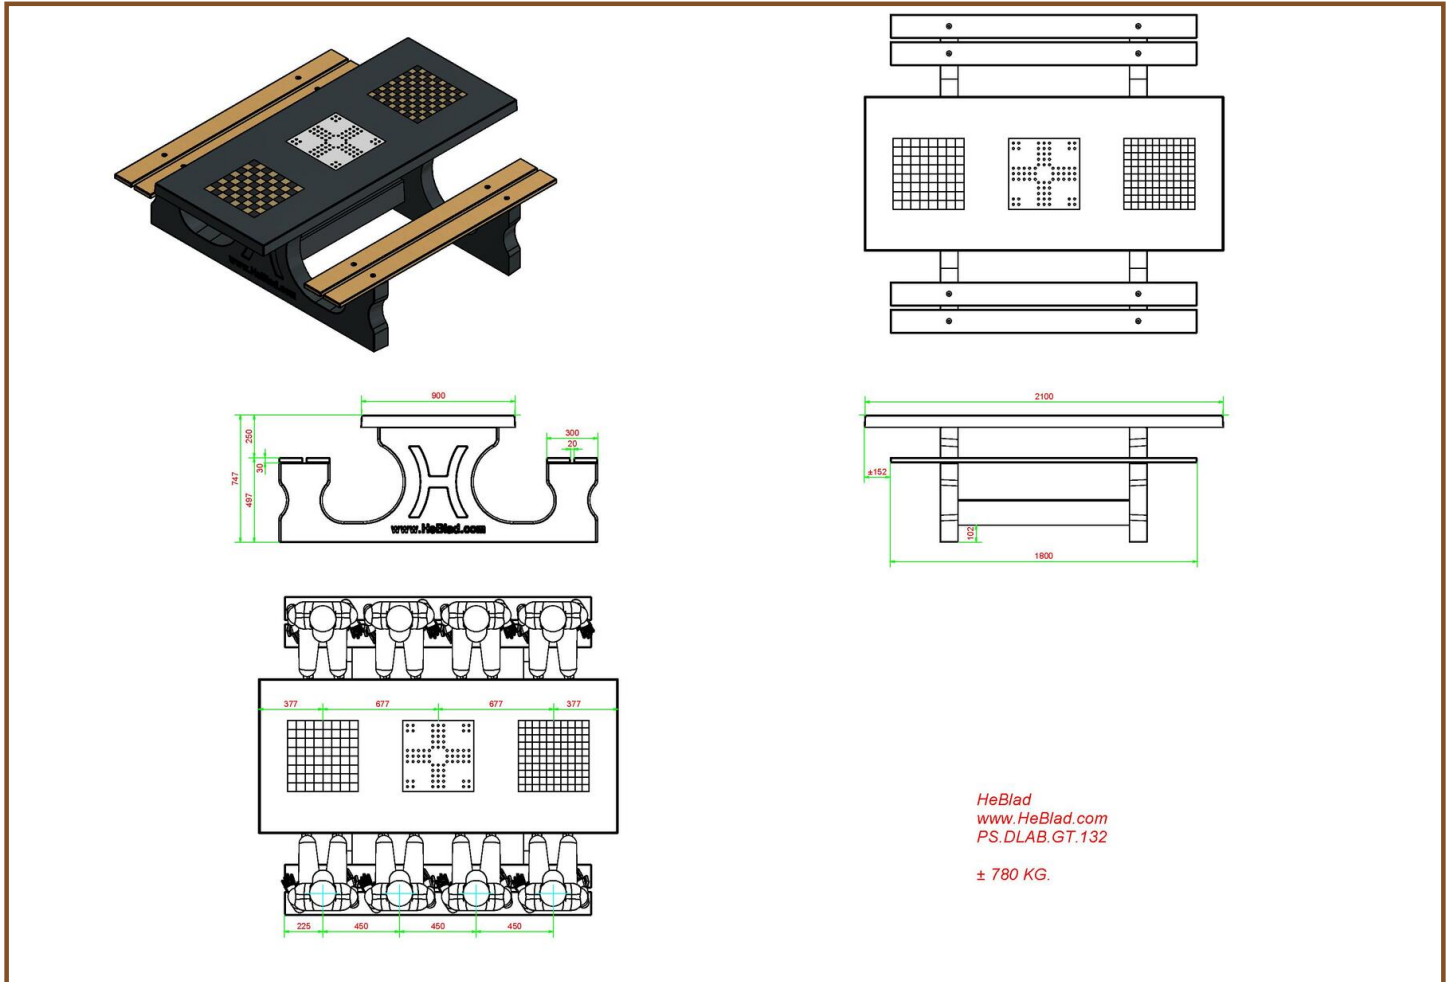

Specifications Multi Gaming table (1-3-2) DeLuxe Anthracite-Concrete

Product code	PS.DLAB.GT.132	Tabletop thickness	7,2 cm
Colour	Anthracite concrete	Seat height	49,7 cm
Dimensions (L x W x H)	210 x 187 x 75 cm	Weight	780 kg
Dimensions tabletop (L x W)	210 x 90 cm	Material seat	Bamboo
Height tabletop	74,7 cm	Distance legs	111 cm (center to center)