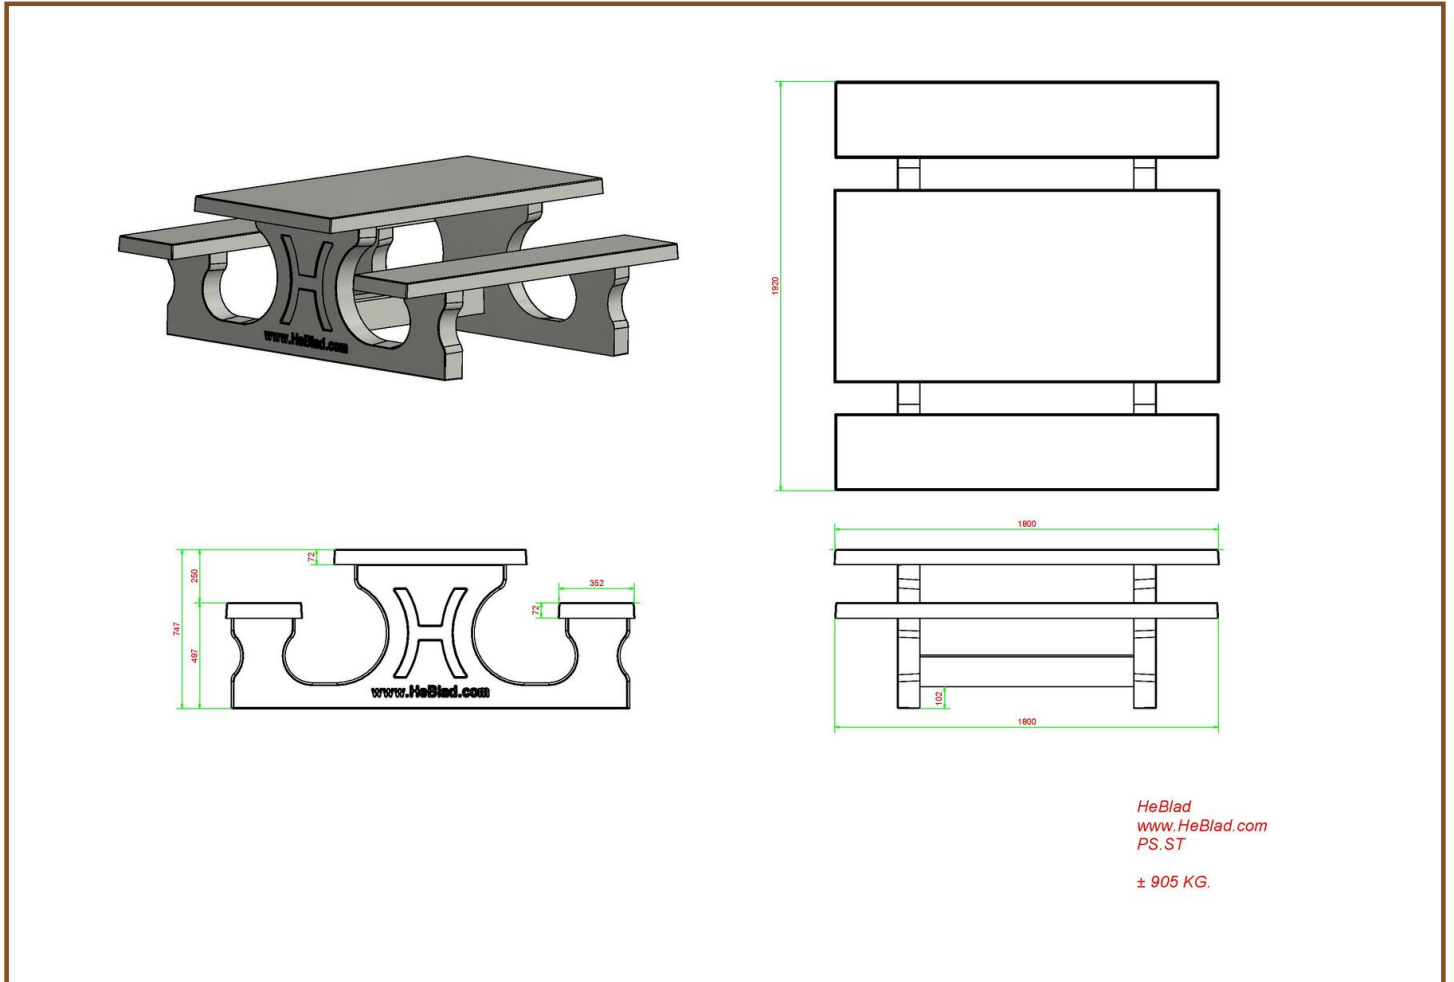

All our tables are moulded in one piece and made of high quality C45/55 concrete and are reinforced with double layers of steel.

Our products are delivered from our factory in the Netherlands. 27 April 2024 - Prices subject to change