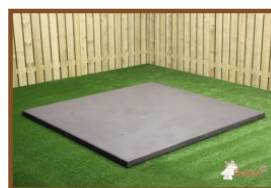

Specifications Picnic table Standard Anthracite-Concrete

Product code	PS.ST.AB	Tabletop thickness	7.2 cm
Colour	Anthracite concrete	Seat height	49.7 cm
Dimensions (L x W x H)	180 x 192 x 75 cm	Weight	905 kg
Dimensions tabletop (L x W)	180 x 90 cm	Material seat	Beton
Height tabletop	74.7 cm	Distance legs	111 cm (center to center)

Related products

OP.PS.AB

Our products are delivered from our factory in the Netherlands.