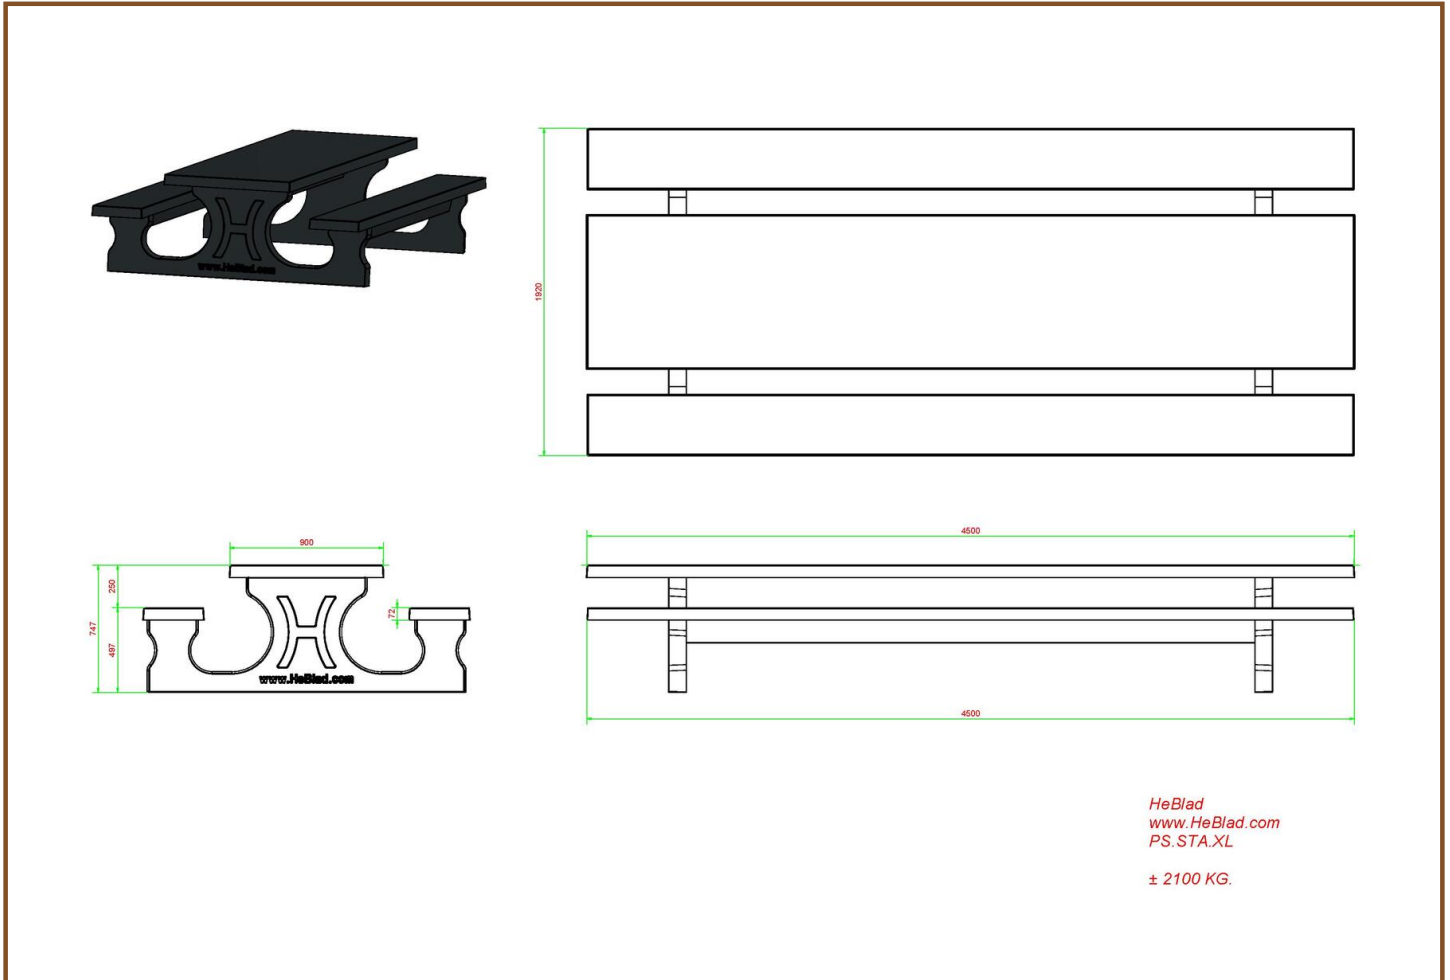

HeBlad
www.HeBlad.com
PS.STA.XL

± 2100 KG.

Specifications Concrete Picnic table Standard XL Anthracite

Product code	PS.STA.XL	Tabletop thickness	7.2 cm
Colour	Anthracite lacquered, RAL 7016	Seat height	49.7 cm
Dimensions (L x W x H)	450 x 192 x 75 cm	Weight	2100 kg
Dimensions tabletop (L x W)	450 x 90 cm	Material seat	Beton
Height tabletop	74.7 cm	Distance legs	354,5 cm (center to center)

Related products

Our products are delivered from our factory in the Netherlands.