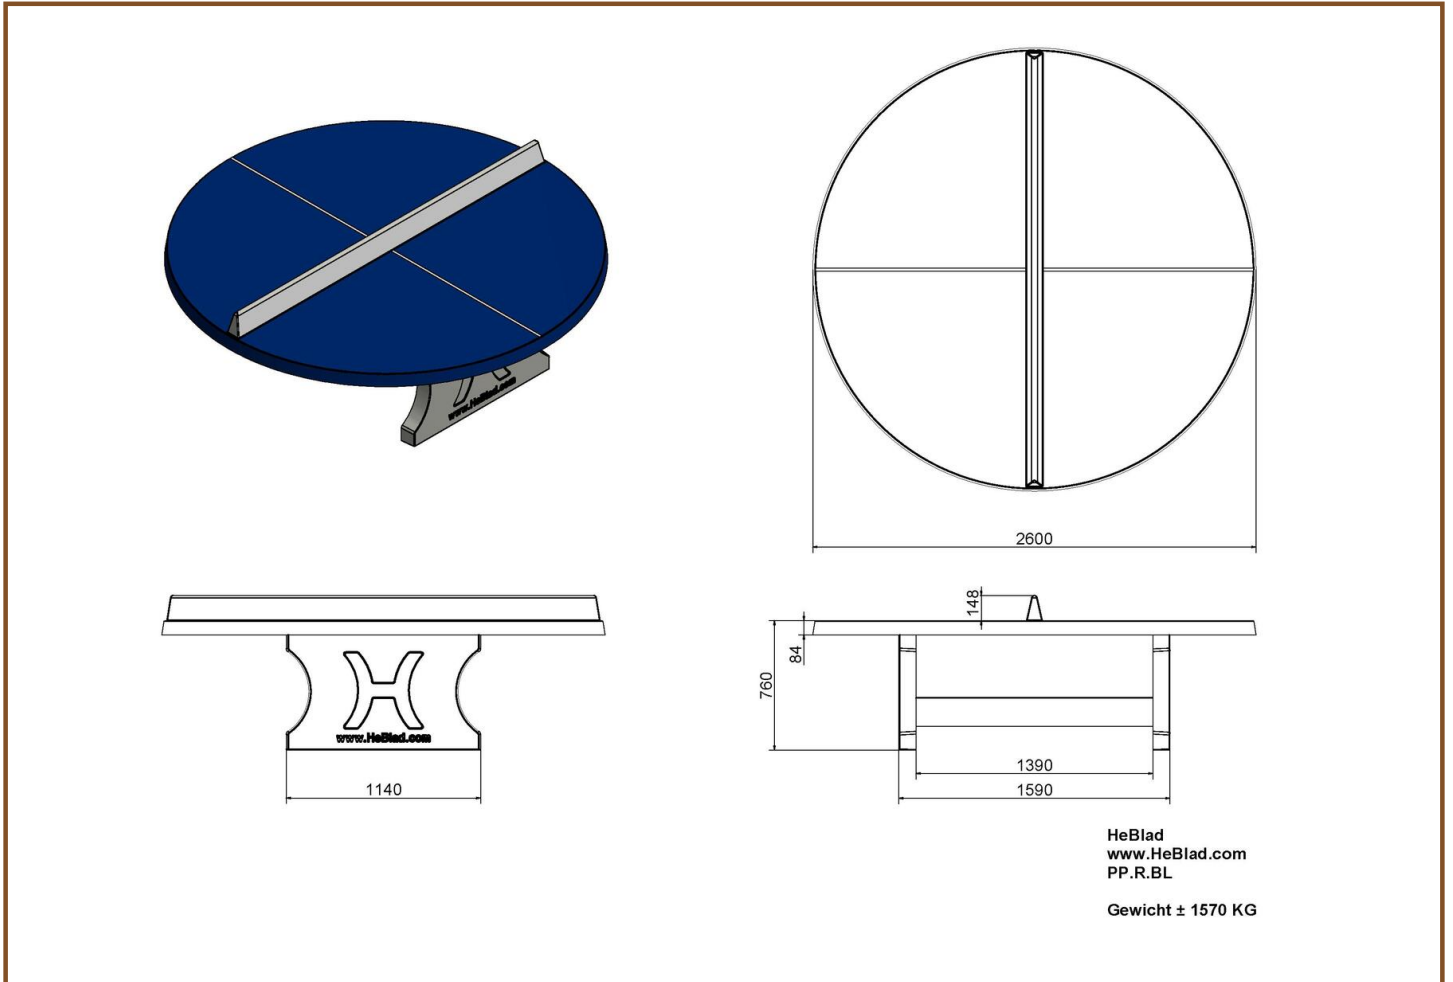

Specifications Concrete Ping-pong table blue, round

Product code	PP.R.BL	Height tabletop	76 cm
Colour	Blauw - RAL 5005	Height of the net	14,75 cm
Dimensions tabletop	∅ 260 cm	Weight	1570 kg
Dimensions underside tabletop	∅ 264 cm	Distance legs	149 cm (center to center)
Tabletop thickness	8,4 cm		

Related products

Our products are delivered from our factory in the Netherlands.