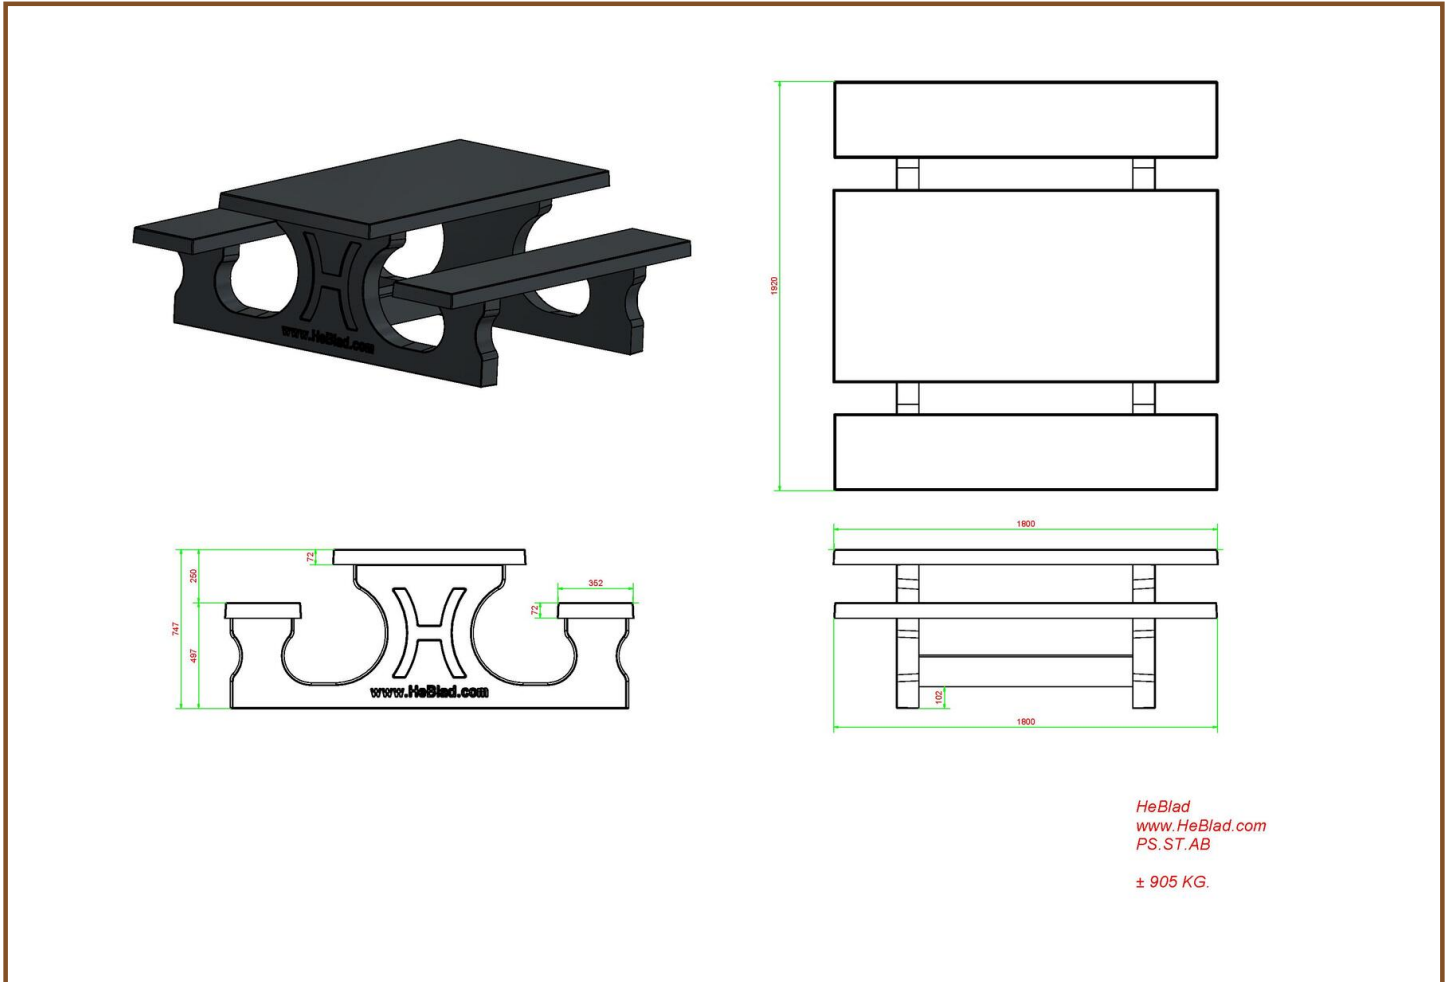

Our products are delivered from our factory in the Netherlands. 25 April 2024 - Prices subject to change

Specifications Picnic table Standard Anthracite-Concrete

Product code	PS.ST.AB	Tabletop thickness	7.2 cm
Colour	Anthracite concrete	Seat height	49.7 cm
Dimensions (L x W x H)	180 x 192 x 75 cm	Weight	905 kg
Dimensions tabletop (L x W)	180 x 90 cm	Material seat	Beton
Height tabletop	74.7 cm	Distance legs	111 cm (center to center)