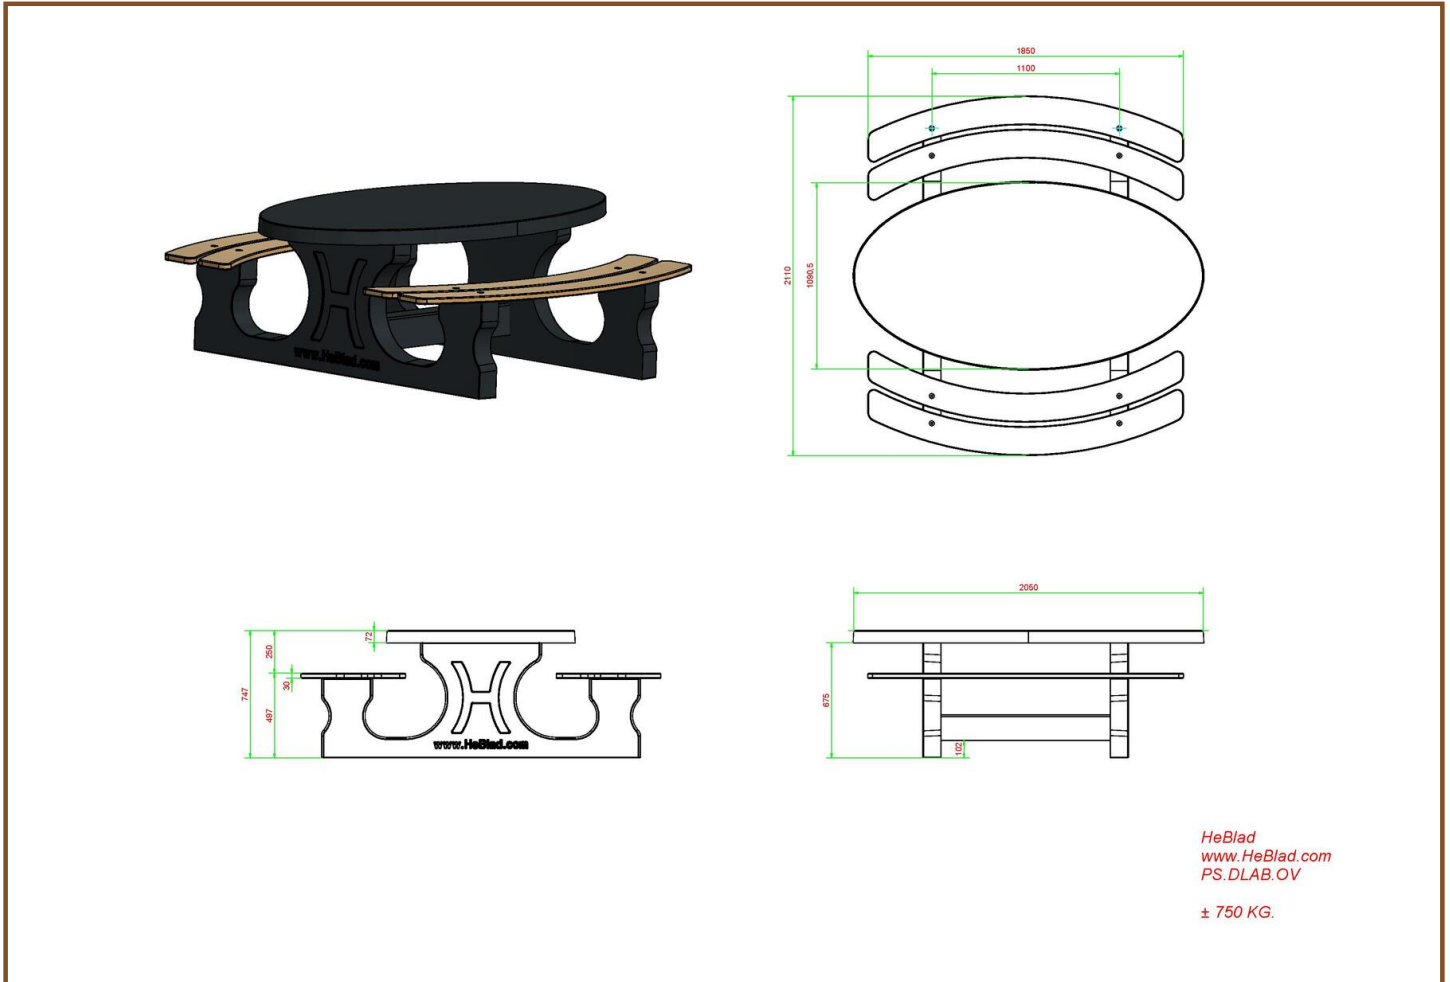

Our products are delivered from our factory in the Netherlands. 25 April 2024 - Prices subject to change

Specifications Picnic table DeLuxe Oval Anthracite-Concrete

Product code	PS.DLAB.OV	Tabletop thickness	7.2 cm
Colour	Anthracite concrete	Seat height	49.7 cm
Dimensions (L x W x H)	211 x 205 x 75 cm	Weight	750 kg
Dimensions tabletop (L x W)	205 x 110 cm	Material seat	Bamboo
Height tabletop	74.7 cm	Distance legs	110 cm (center to center)