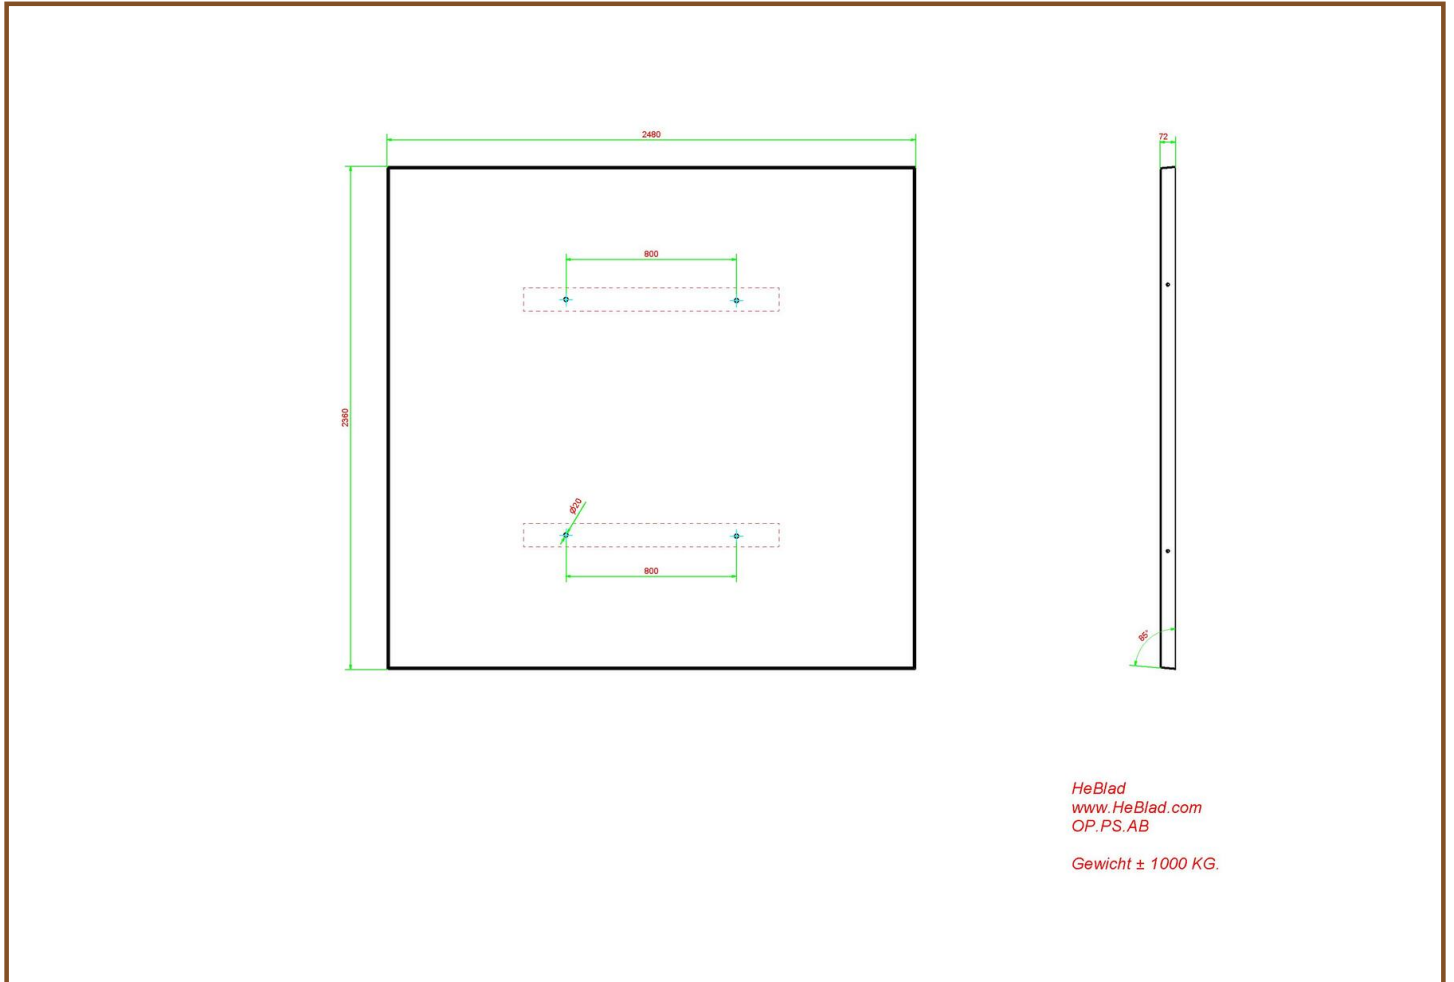

Our products are delivered from our factory in the Netherlands. 25 April 2024 - Prices subject to change

Specifications Bottom plate Picnic table Anthracite-Concrete

Product code	OP.PS.AB	Finishing surface	Anti-slip (window) profile
Colour	Anthracite concrete	lifting device	Concrete screw sleeve M16
Dimensions (L x W x H)	248 x 236 x 7,2 cm	preparation attachment	Holes for bolts M16
Weight	1000 kg		