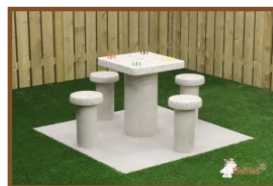

Our products are delivered from our factory in the Netherlands. 25 April 2024 - Prices subject to change

Specifications Set of kickers with scoreboard

Product code HB.FBSC.set

Related products

HB.FB.A

PP.AR.GR