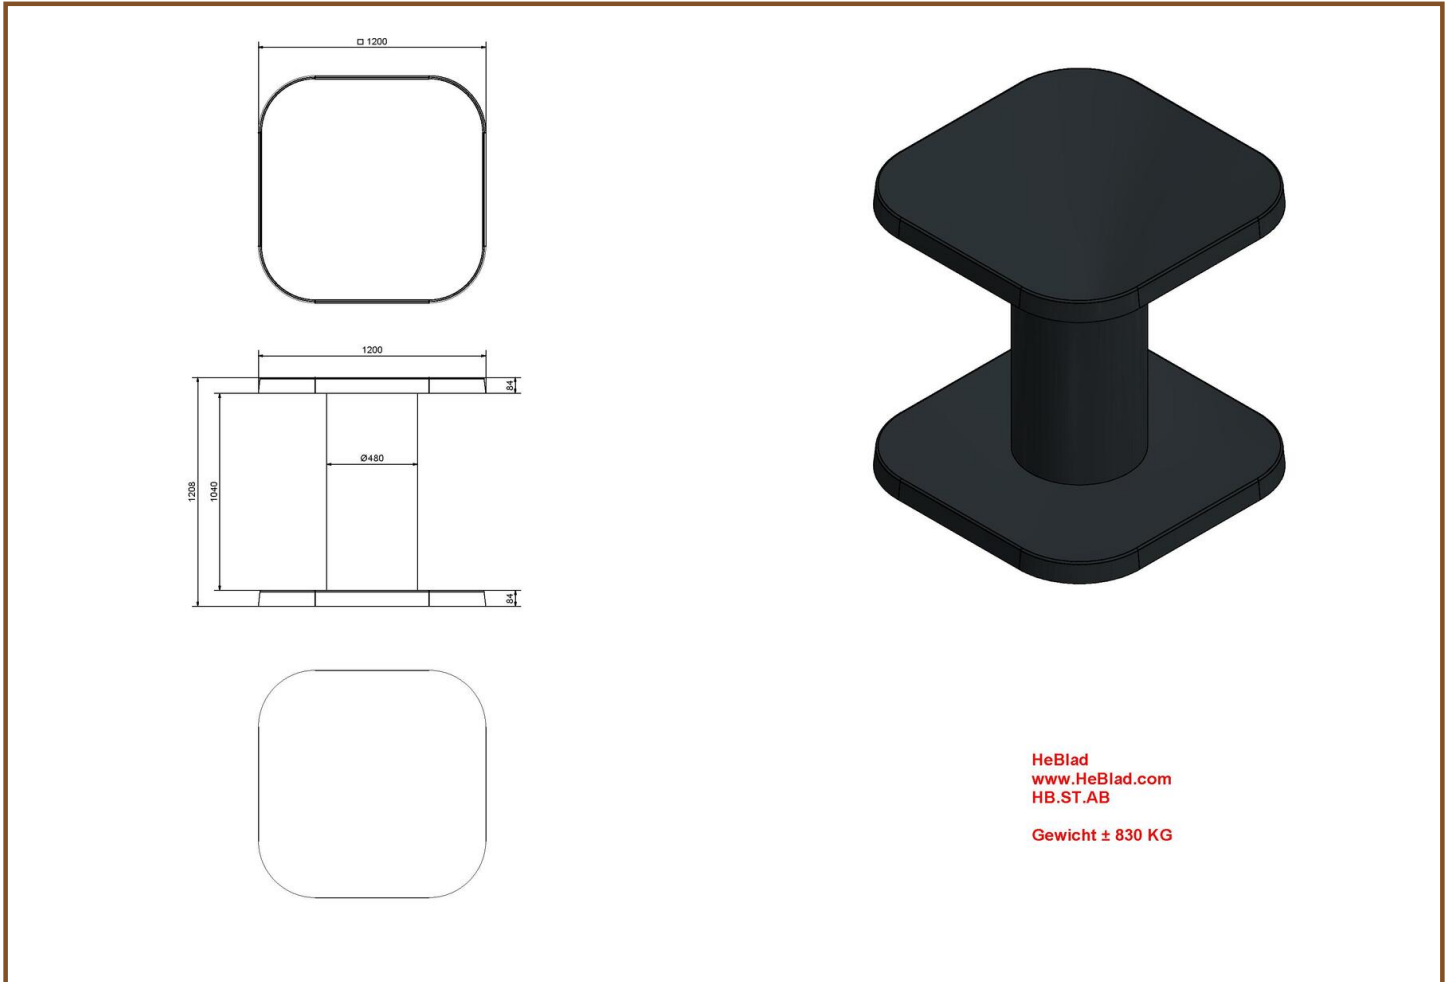

Our products are delivered from our factory in the Netherlands. 25 April 2024 - Prices subject to change

Specifications High Table Anthracite-Concrete

Product code	HB.ST.AB	Height tabletop	113 cm
Colour	Anthracite concrete	Tabletop thickness	8.4 cm
Dimensions (L x W x H)	120 x 120 x 113 cm	Weight	985 kg
Dimensions tabletop (L x W)	120 x 120 cm		