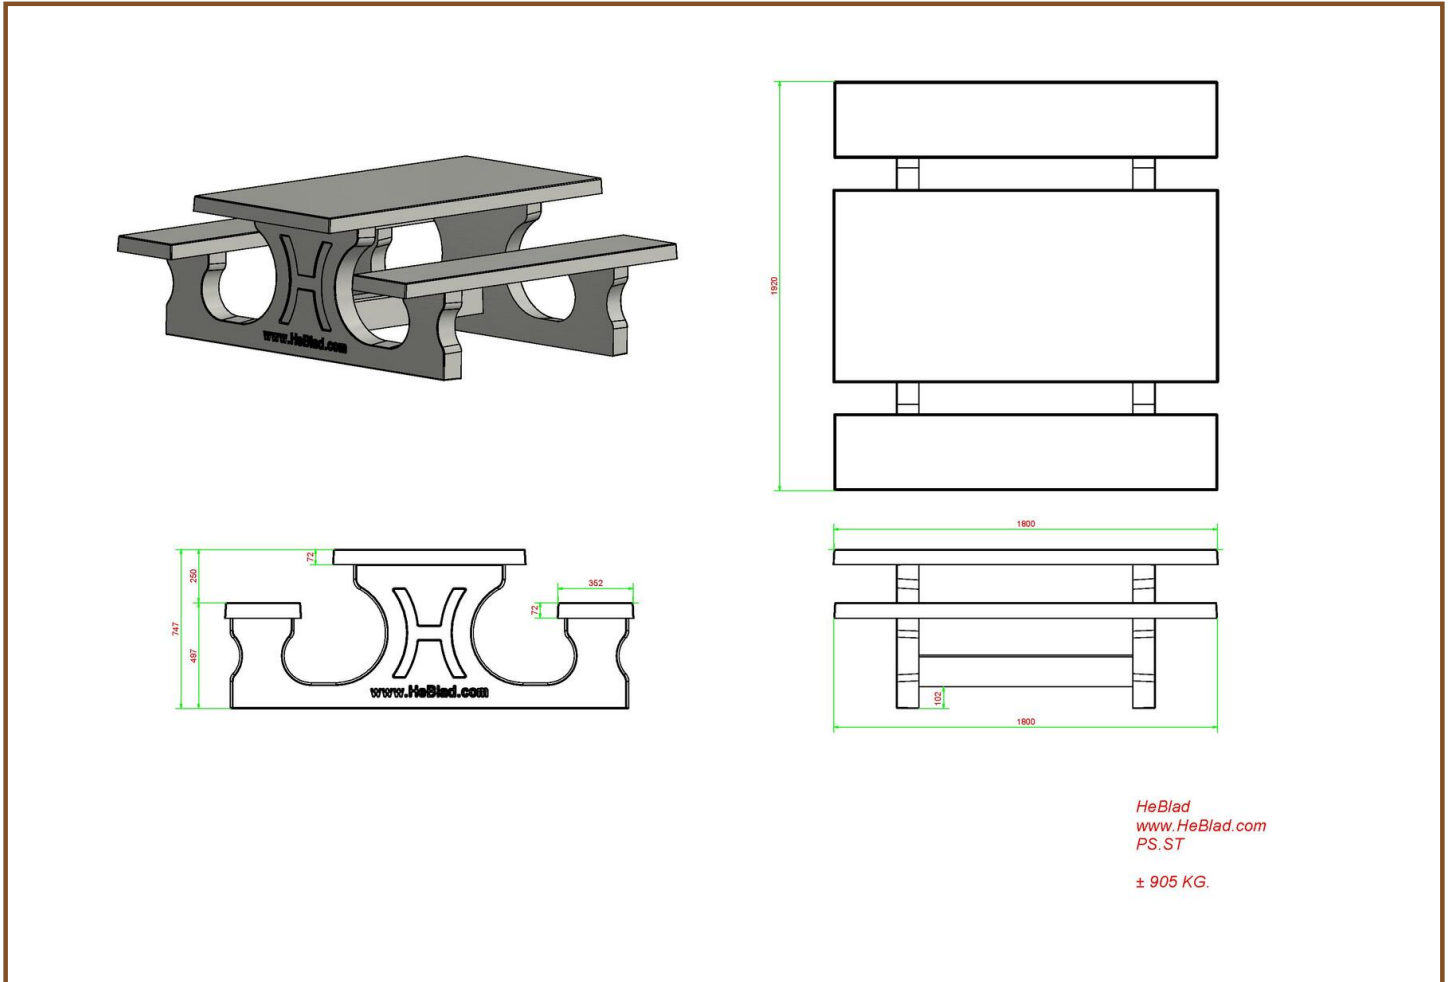

All our tables are moulded in one piece and made of high quality C45/55 concrete and are reinforced with double layers of steel.

Our products are delivered from our factory in the Netherlands. 25 April 2024 - Prices subject to change