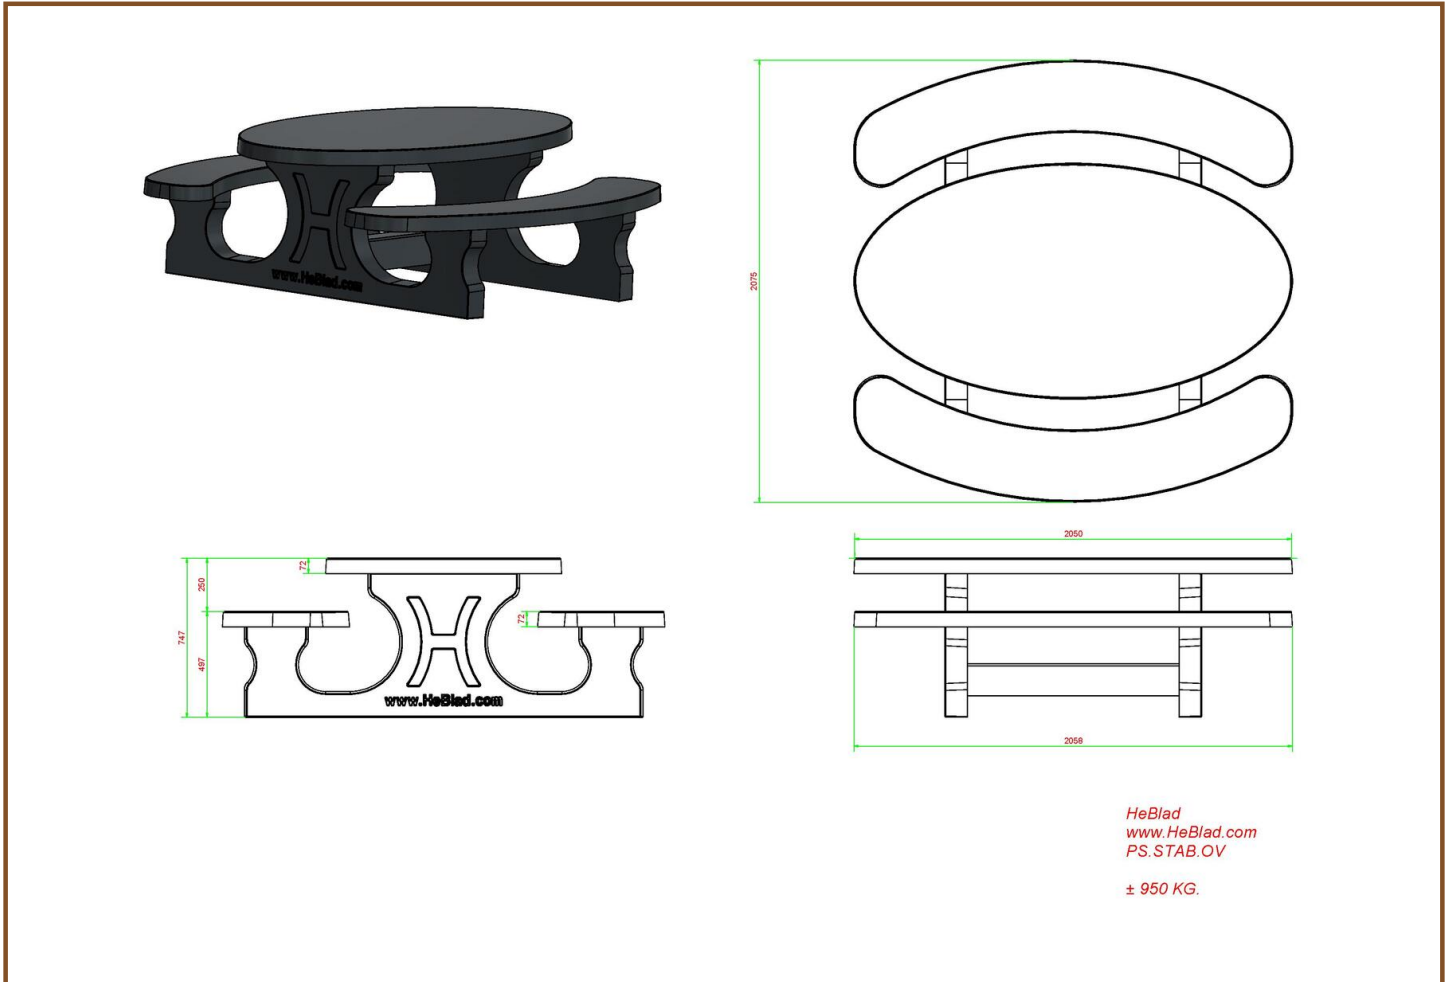

Our products are delivered from our factory in the Netherlands. 25 April 2024 - Prices subject to change

Specifications Picnic table Standard Oval Anthracite-Concrete

Product code	PS.STAB.OV	Tabletop thickness	7.2 cm
Colour	Anthracite concrete	Seat height	49.7 cm
Dimensions (L x W x H)	211 x 205 x 75 cm	Weight	950 kg
Dimensions tabletop (L x W)	205 x 110 cm	Material seat	Beton
Height tabletop	74.7 cm	Distance legs	110 cm (center to center)