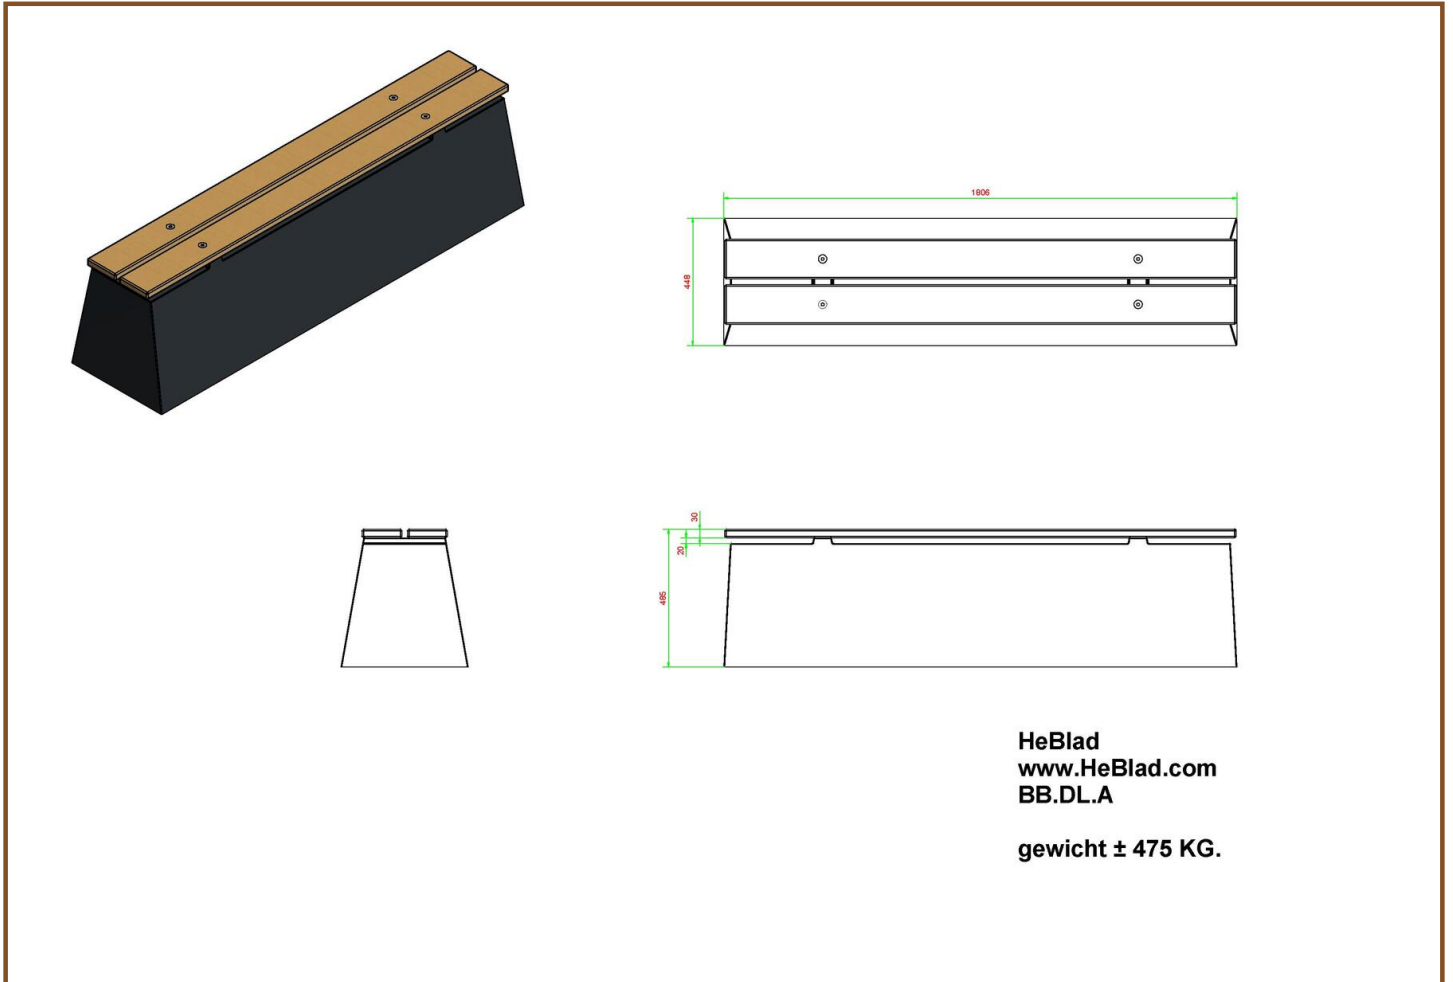

Our products are delivered from our factory in the Netherlands. 25 April 2024 - Prices subject to change

Specifications Concrete Bench DeLuxe Anthracite

Product code	BB.DL.A	Weight	475 kg
Colour	Anthracite lacquered, RAL 7017	Material seat	Bamboo
Dimensions (L x W x H)	180 x 45 x 50 cm	Number of seats	4
Seat height	50 cm		