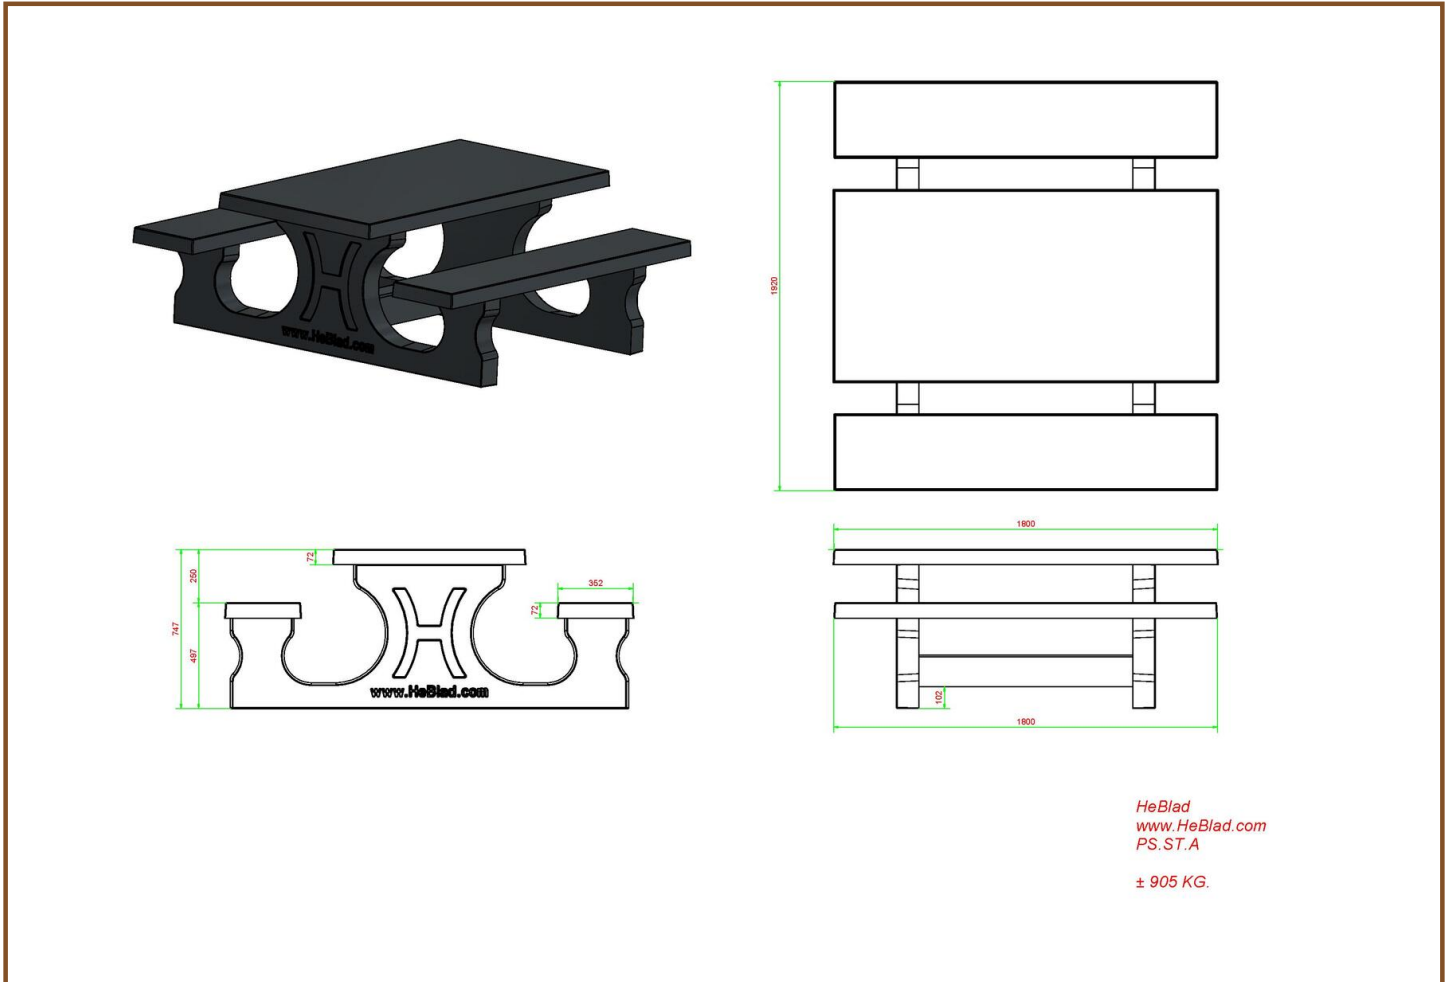

Specifications Concrete Picnic table Standard Anthracite

Product code	PS.ST.A	Tabletop thickness	7.2 cm
Colour	Anthracite lacquered, RAL 7006	Seat height	49.7 cm
Dimensions (L x W x H)	180 x 192 x 75 cm	Weight	905 kg
Dimensions tabletop (L x W)	180 x 90 cm	Material seat	Beton
Height tabletop	74.7 cm	Distance legs	111 cm (center to center)

Related products

Our products are delivered from our factory in the Netherlands.