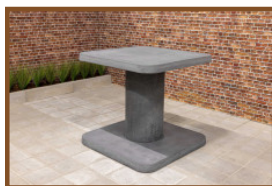

HB.ST.AB

Our products are delivered from our factory in the Netherlands.