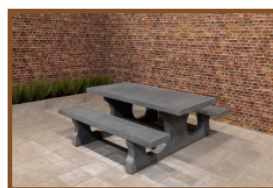

Specifications Picnic table DeLuxe Anthracite-Concrete

Product code	PS.DL.AB	Tabletop thickness	7.2 cm
Colour	Anthracite concrete	Seat height	49.7 cm
Dimensions (L x W x H)	180 x 187 x 75 cm	Weight	720 kg
Dimensions tabletop (L x W)	180 x 90 cm	Material seat	Bamboo
Height tabletop	74.7 cm	Distance legs	111 cm (center to center)

Related products

PS.ST.AB

Our products are delivered from our factory in the Netherlands.