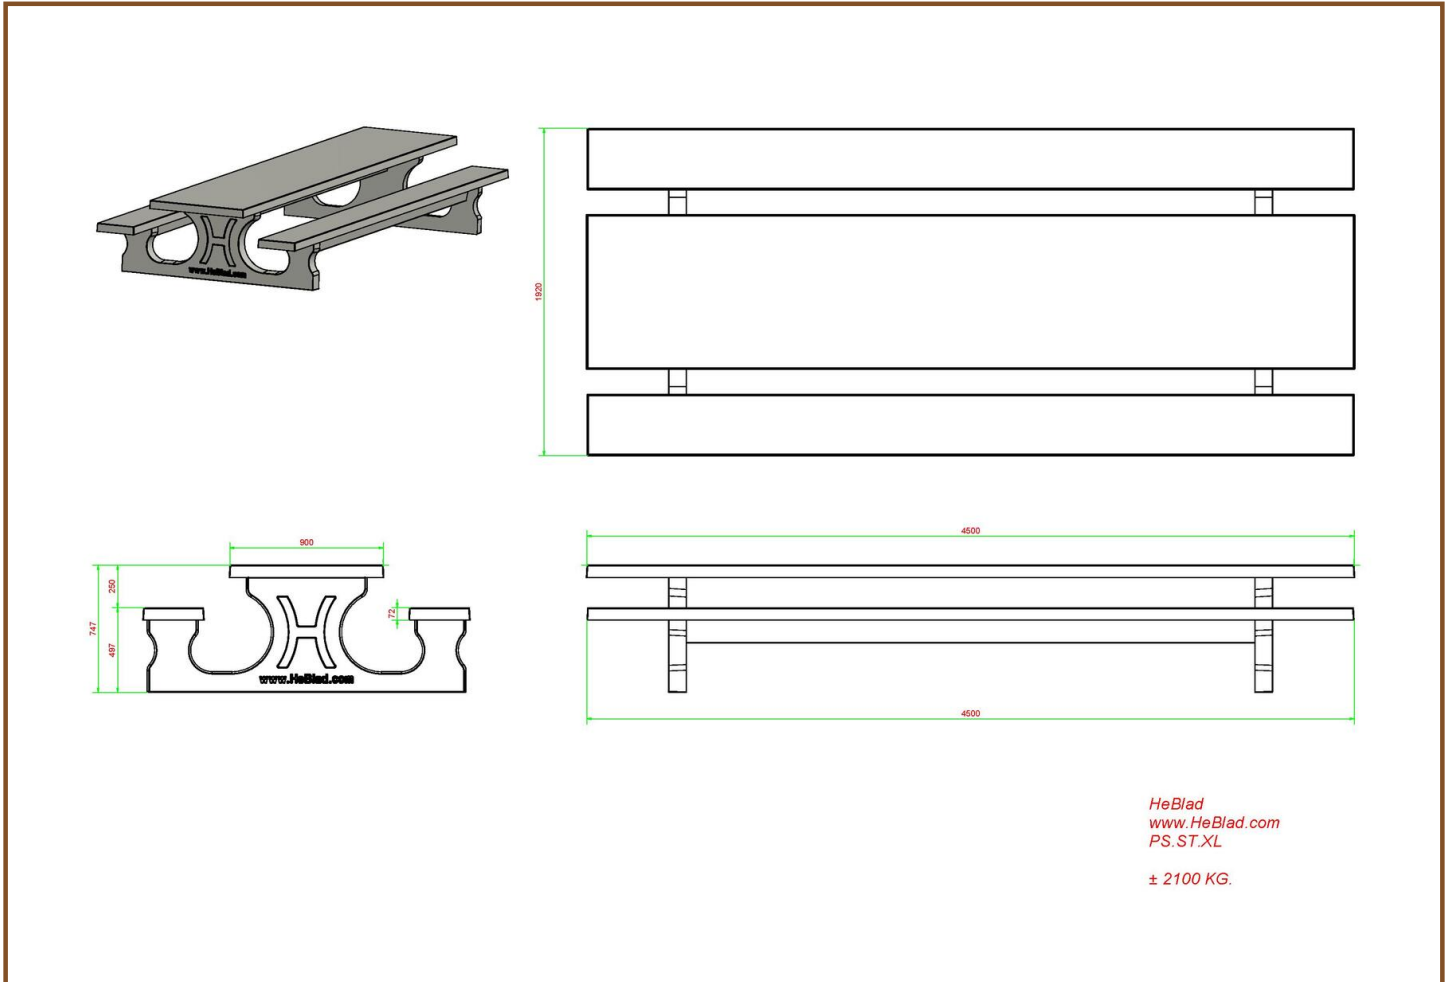

Our products are delivered from our factory in the Netherlands, 25 April 2024 - Prices subject to change

Specifications Picnic table Standard XL Natural Concrete

Product code	PS.ST.XL	Tabletop thickness	7.2 cm
Colour	Natural concrete	Seat height	49.7 cm
Dimensions (L x W x H)	450 x 192 x 75 cm	Weight	2100 kg
Dimensions tabletop (L x W)	450 x 90 cm	Material seat	Beton
Height tabletop	74.7 cm	Distance legs	354,5 cm (center to center)