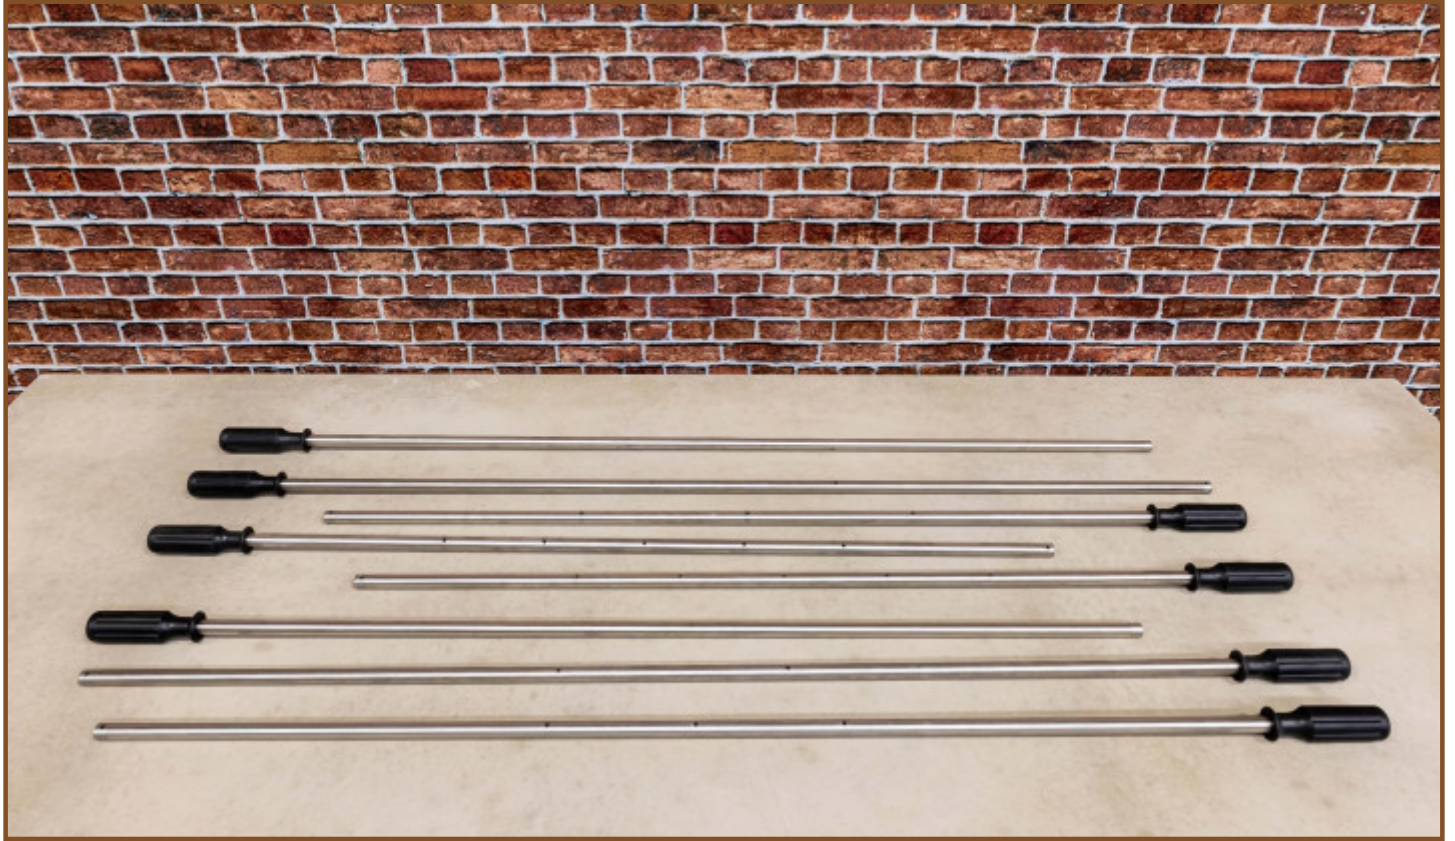

HB.FB.A

PP.R.BL

GT.CK.G4

HB.FB.Ball6

HB.FBSC.set

Our products are delivered from our factory in the Netherlands.

Stainless steel rods for football game, set of 8.

Product code: HB.FB.Rodset