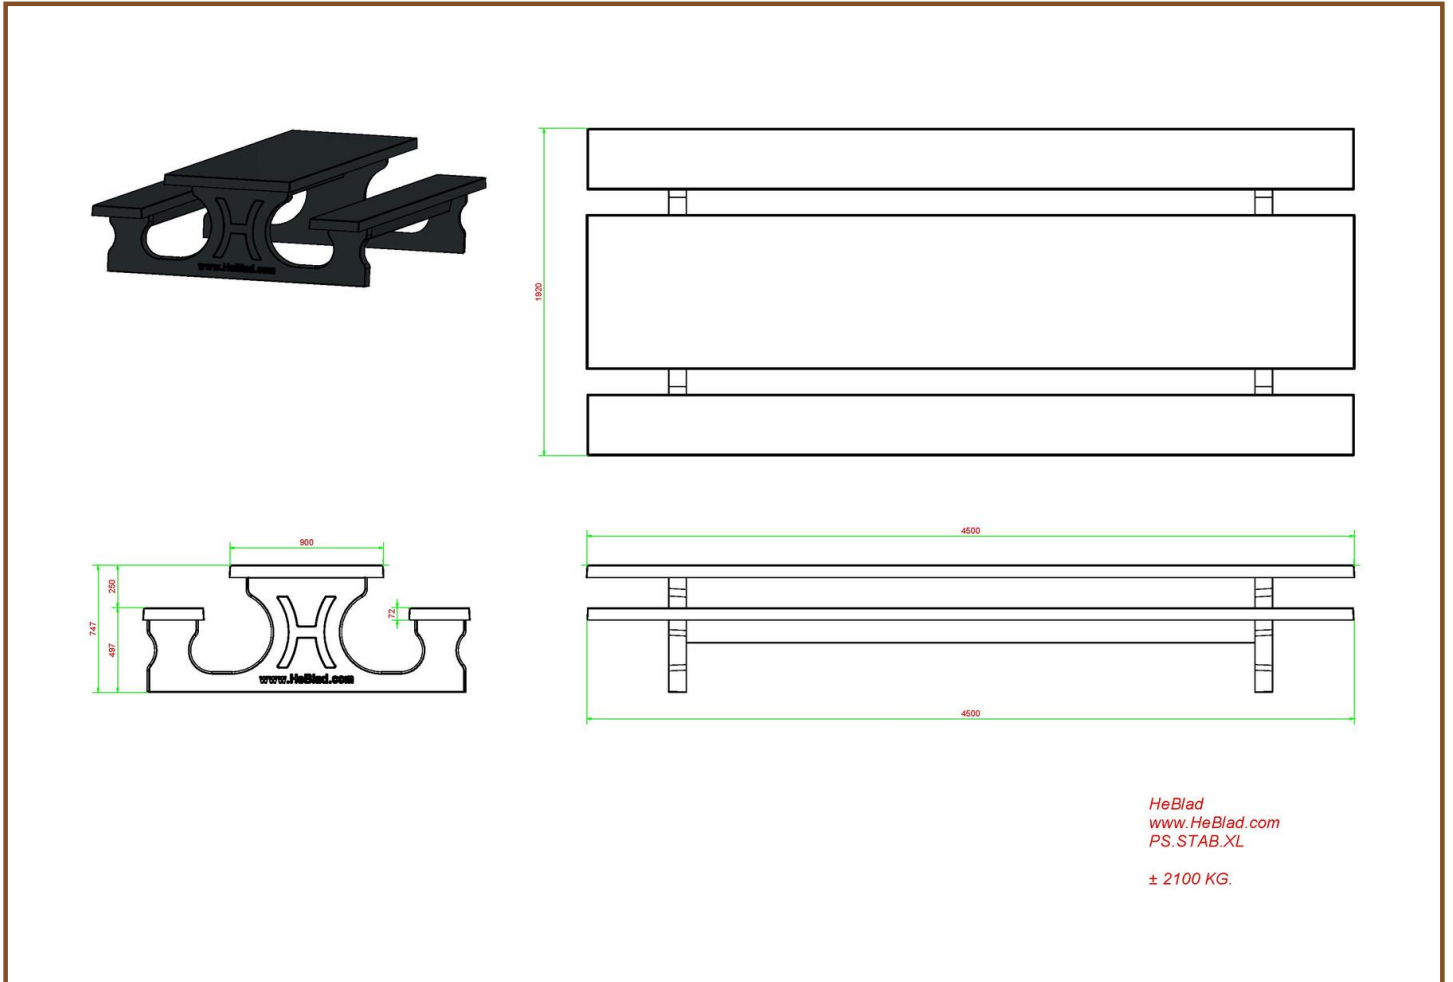

Our products are delivered from our factory in the Netherlands. 25 April 2024 - Prices subject to change

Specifications Picnic table Standard XL Anthracite-Concrete

Product code	PS.STAB.XL	Tabletop thickness	7.2 cm
Colour	Anthracite concrete	Seat height	49.7 cm
Dimensions (L x W x H)	450 x 192 x 75 cm	Weight	2100 kg
Dimensions tabletop (L x W)	450 x 90 cm	Material seat	Beton
Height tabletop	74.7 cm	Distance legs	354,5 cm (center to center)