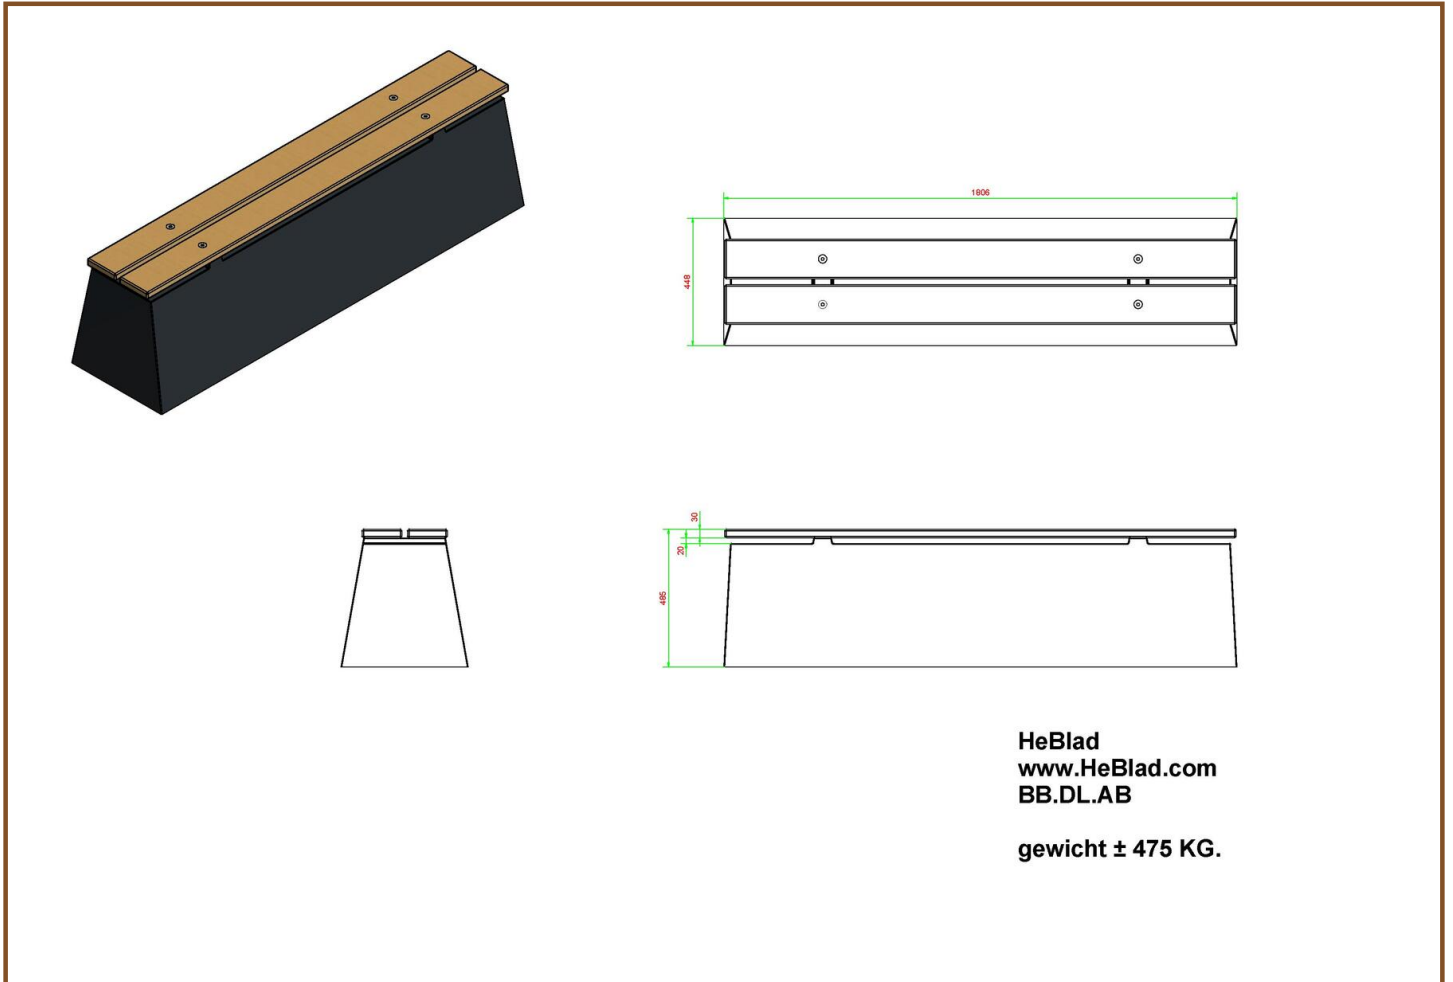

Our products are delivered from our factory in the Netherlands. 25 April 2024 - Prices subject to change

Specifications Bench DeLuxe Anthracite-Concrete

Product code	BB.DL.AB	Weight	475 kg
Colour	Anthracite concrete	Material seat	Bamboo
Dimensions (L x W x H)	180 x 45 x 50 cm	Number of seats	4
Seat height	50 cm		