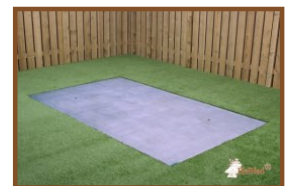

OP.PP.AB

Our products are delivered from our factory in the Netherlands.