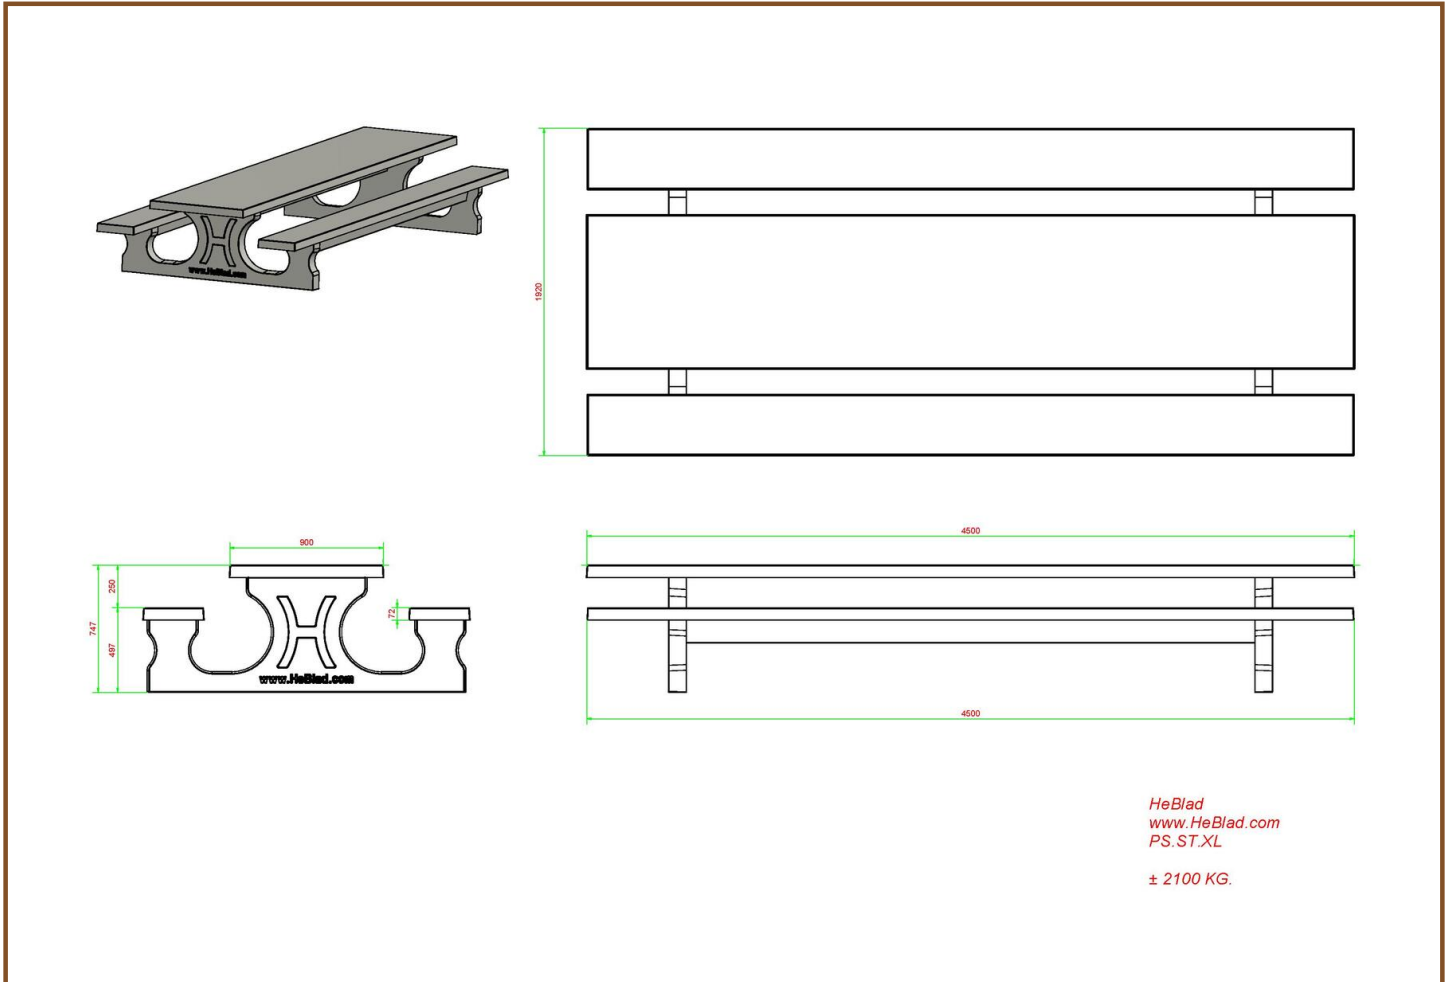

Our products are delivered from our factory in the Netherlands, 24 April 2024 - Prices subject to change

Specifications Picnic table Standard XL Natural Concrete

Product code	PS.ST.XL	Tabletop thickness	7.2 cm
Colour	Natural concrete	Seat height	49.7 cm
Dimensions (L x W x H)	450 x 192 x 75 cm	Weight	2100 kg
Dimensions tabletop (L x W)	450 x 90 cm	Material seat	Beton
Height tabletop	74.7 cm	Distance legs	354,5 cm (center to center)