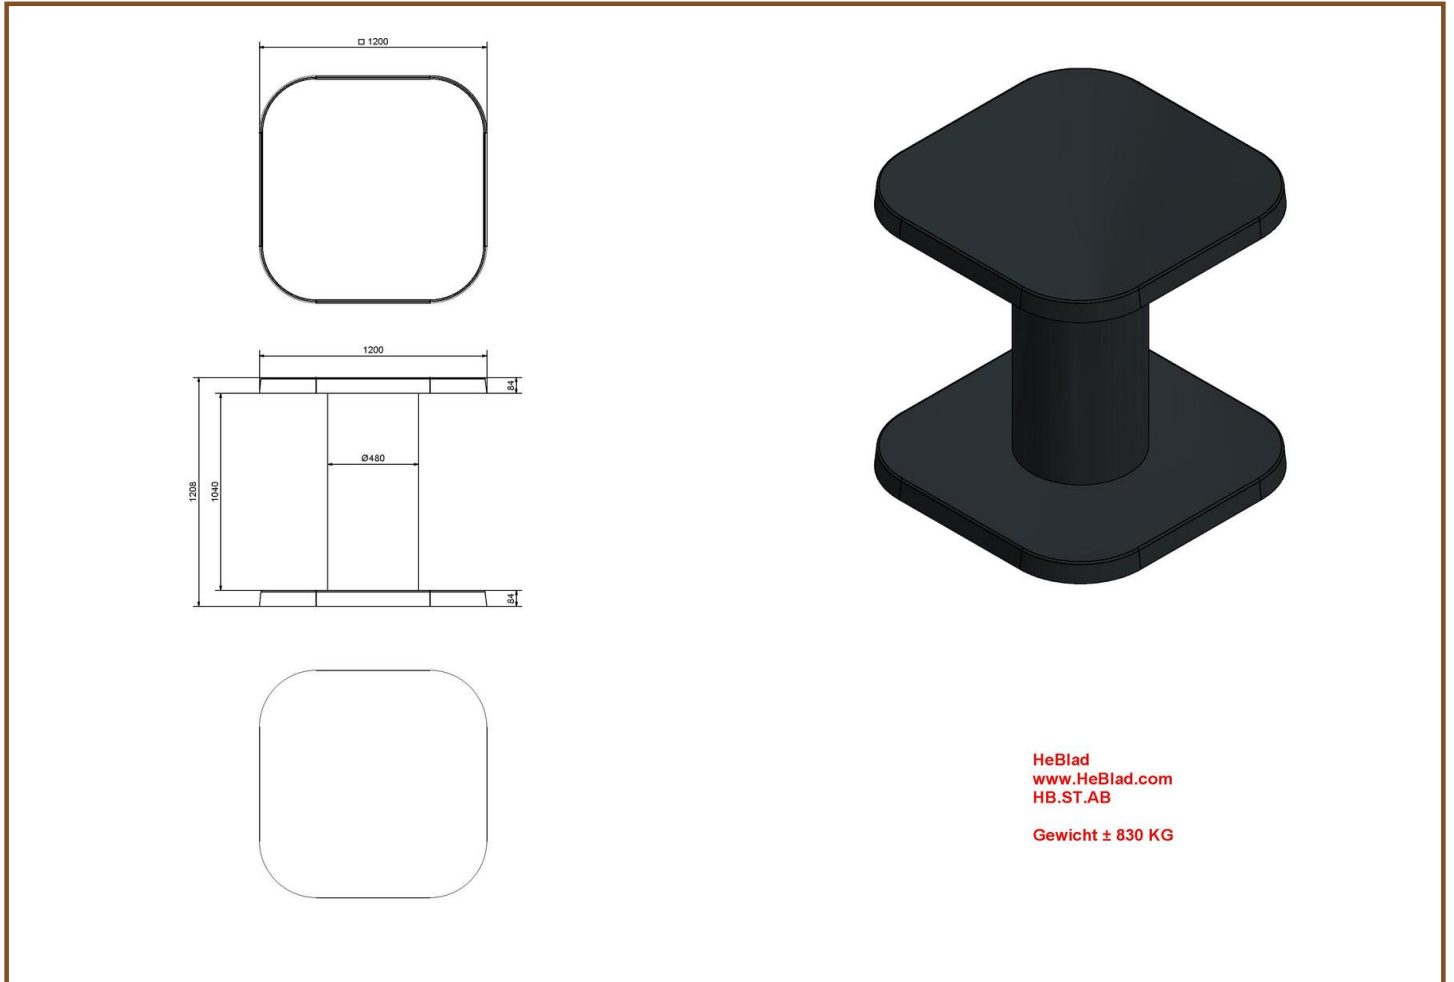

Specifications High Table Anthracite-Concrete

Product code	HB.ST.AB	Height tabletop	113 cm
Colour	Anthracite concrete	Tabletop thickness	8.4 cm
Dimensions (L x W x H)	120 x 120 x 113 cm	Weight	985 kg
Dimensions tabletop (L x W)	120 x 120 cm		