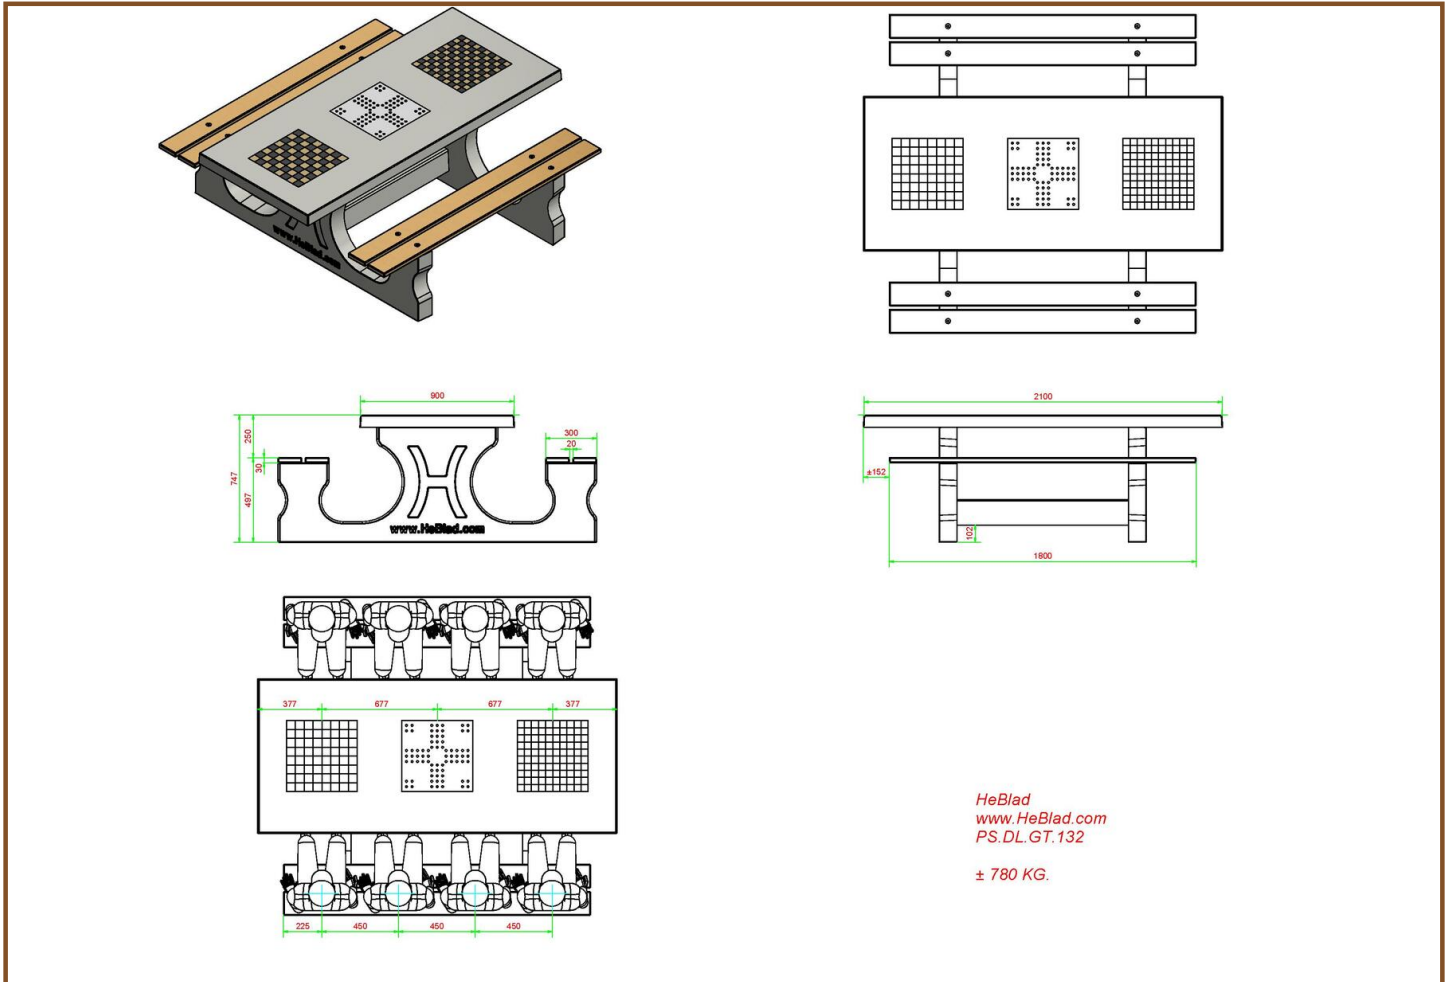

Specifications Multi Gaming table (1-3-2) DeLuxe

Product code	PS.DL.GT.132	Tabletop thickness	7,2 cm
Colour	Natural concrete	Seat height	49,7 cm
Dimensions (L x W x H)	210 x 187 x 75 cm	Weight	780 kg
Dimensions tabletop (L x W)	210 x 90 cm	Material seat	Bamboo
Height tabletop	74,7 cm	Distance legs	111 cm (center to center)