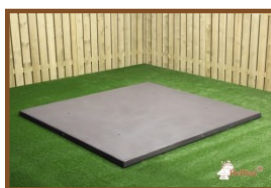

Specifications Concrete base plate for tennis table Anthracite-Concrete

Product code	OP.PP.AB	Finishing surface	Smooth concrete
Colour	Anthracite concrete	lifting device	139 x 87 x 99 cm
Dimensions (L x W x H)	299 x 179 x 10 cm	preparation attachment	Holes for bolts M16
Weight	1270 Kg		

Related products

OP.PS.AB

Our products are delivered from our factory in the Netherlands.