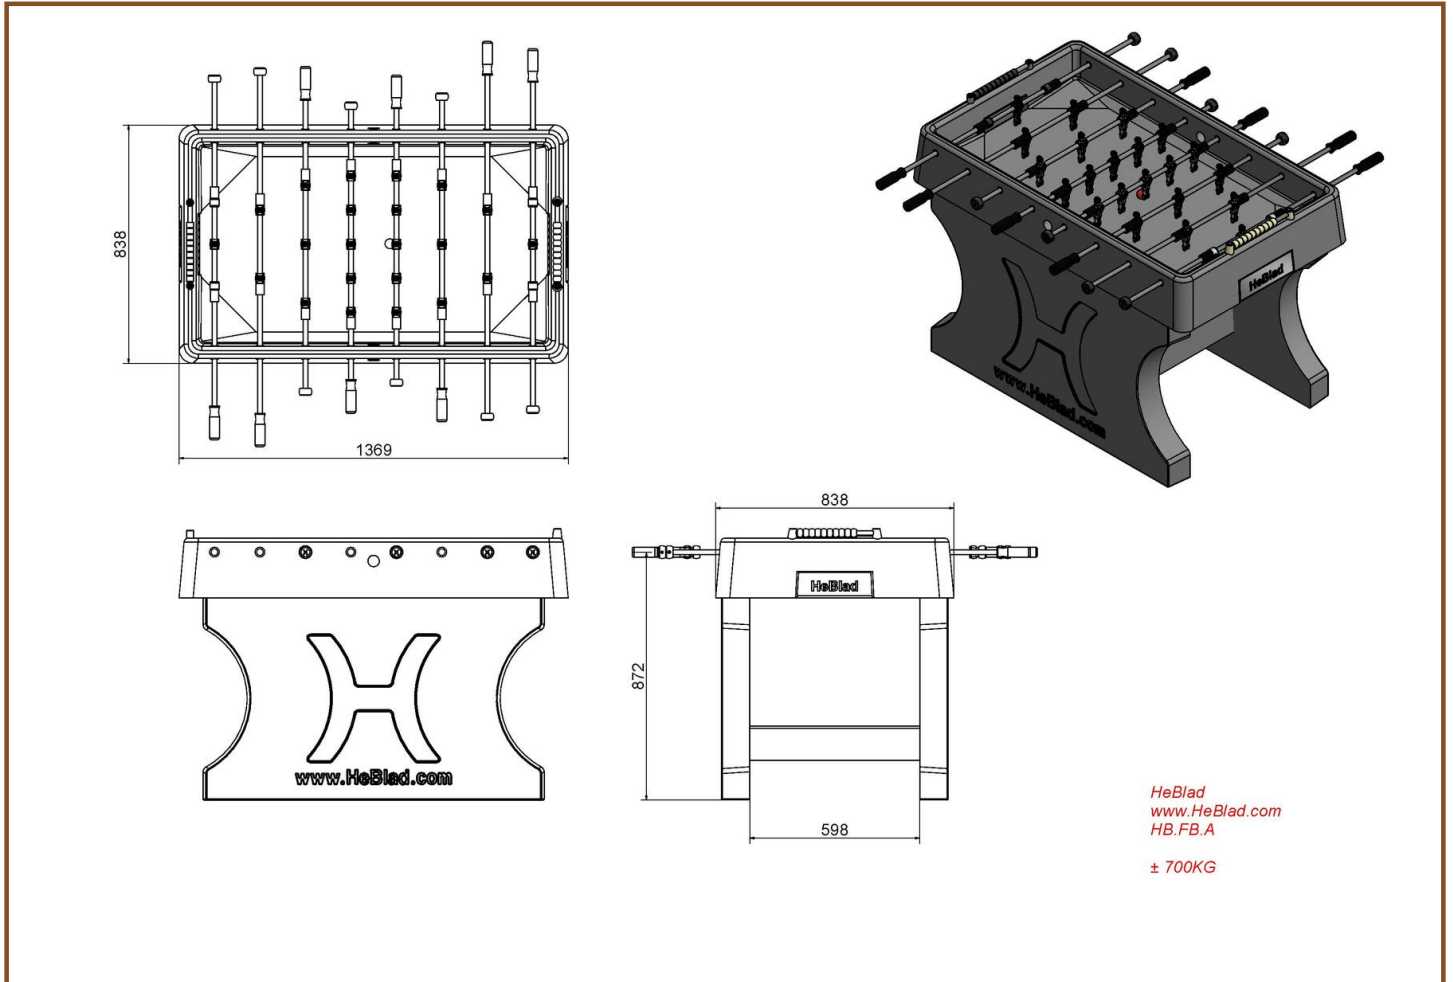

Specifications Concrete Table Football Table

Product code	HB.FB.A	Dimension playing surface (L x W)	137 x 84 cm
Colour	Anthracite lacquered, RAL 70	Weight	700 kg
Dimensions (L x W x H)	137 x 134 x 95 cm		

Related products

Our products are delivered from our factory in the Netherlands.