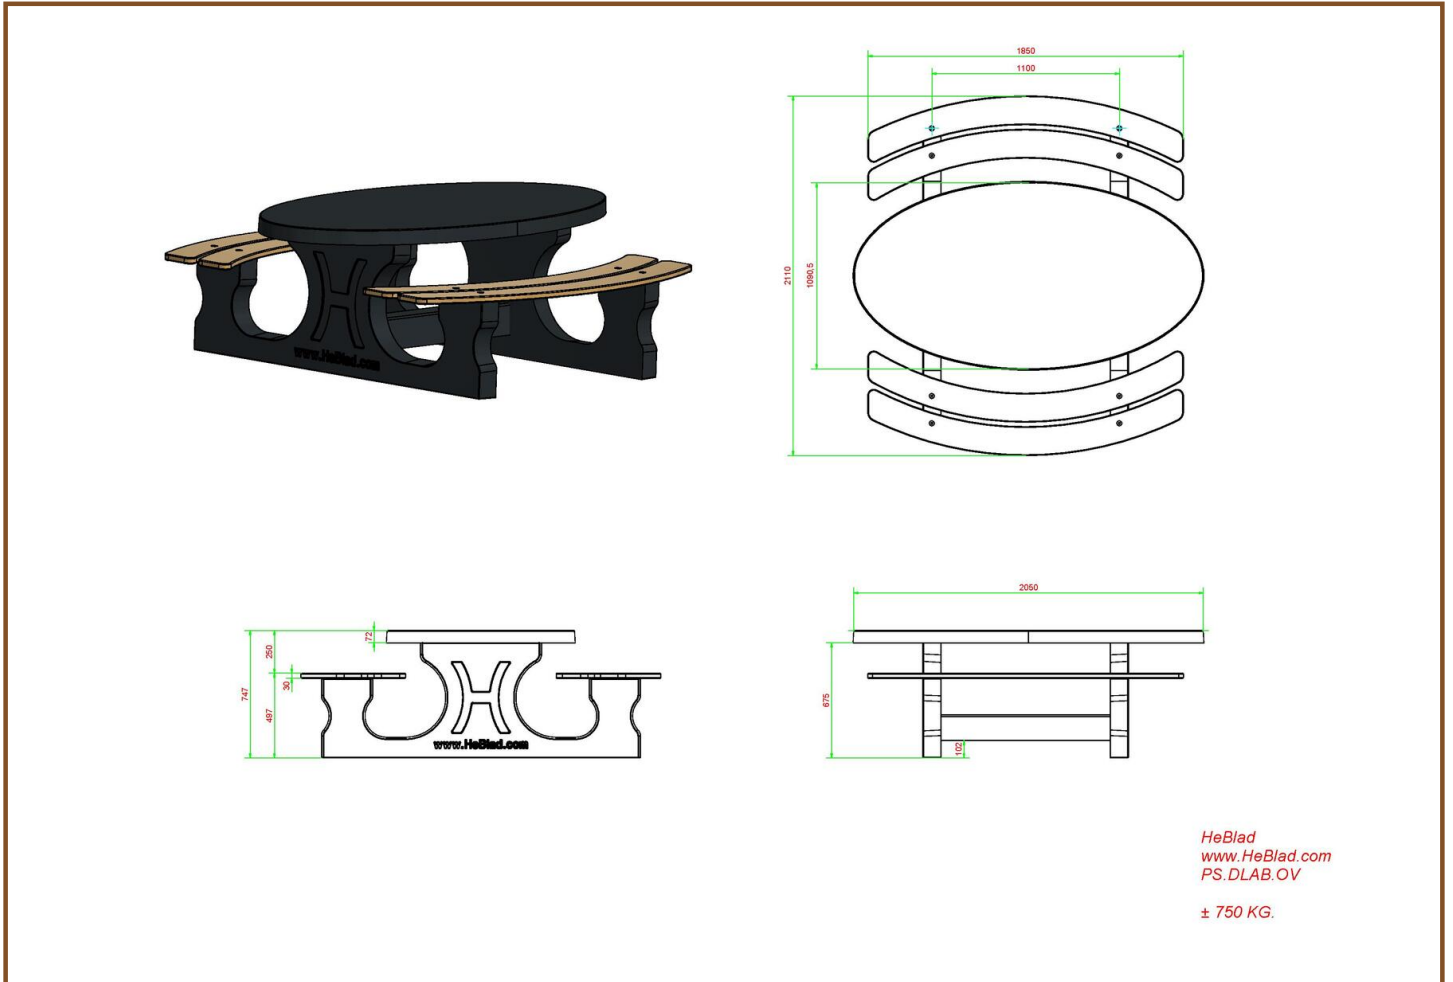

Specifications Picnic table DeLuxe Oval Anthracite-Concrete

Product code	PS.DLAB.OV	Tabletop thickness	7.2 cm
Colour	Anthracite concrete	Seat height	49.7 cm
Dimensions (L x W x H)	211 x 205 x 75 cm	Weight	750 kg
Dimensions tabletop (L x W)	205 x 110 cm	Material seat	Bamboo
Height tabletop	74.7 cm	Distance legs	110 cm (center to center)

Related products