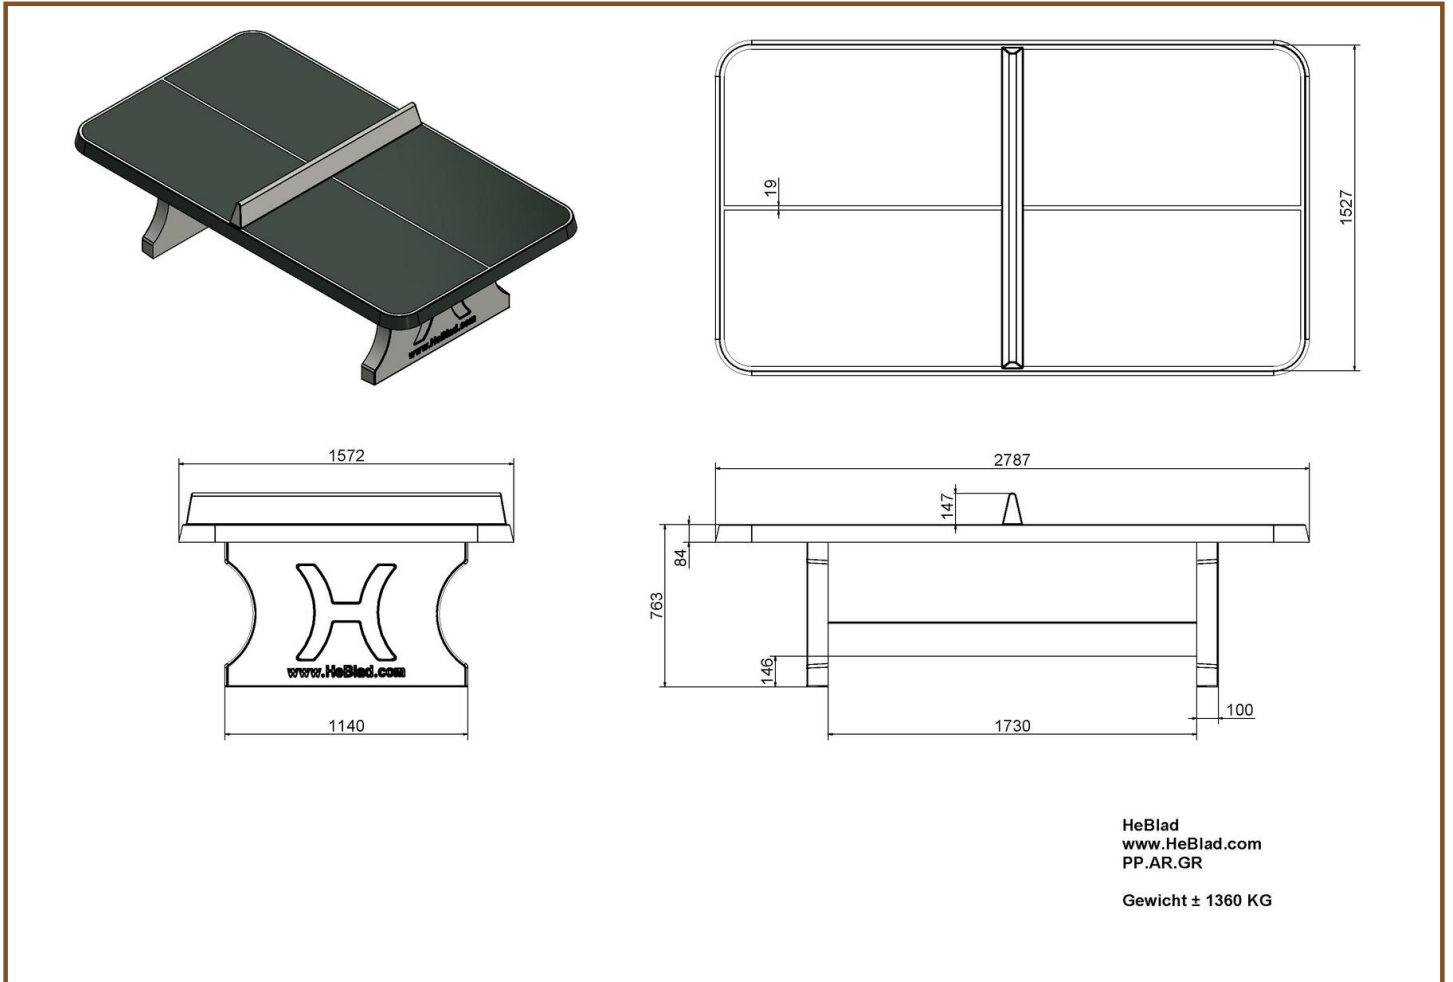

Specifications Concrete Ping-pong table green, rounded

Product code	PP.AR.GR	Height tabletop	76 cm
Colour	Groen - RAL 6009	Height of the net	14,75 cm
Dimensions tabletop	274 x 152 cm	Weight	1360 kg
Dimensions underside tabletop	279 x 157 cm	Distance legs	183 cm (center to center)
Tabletop thickness	8,4 cm		

Related products