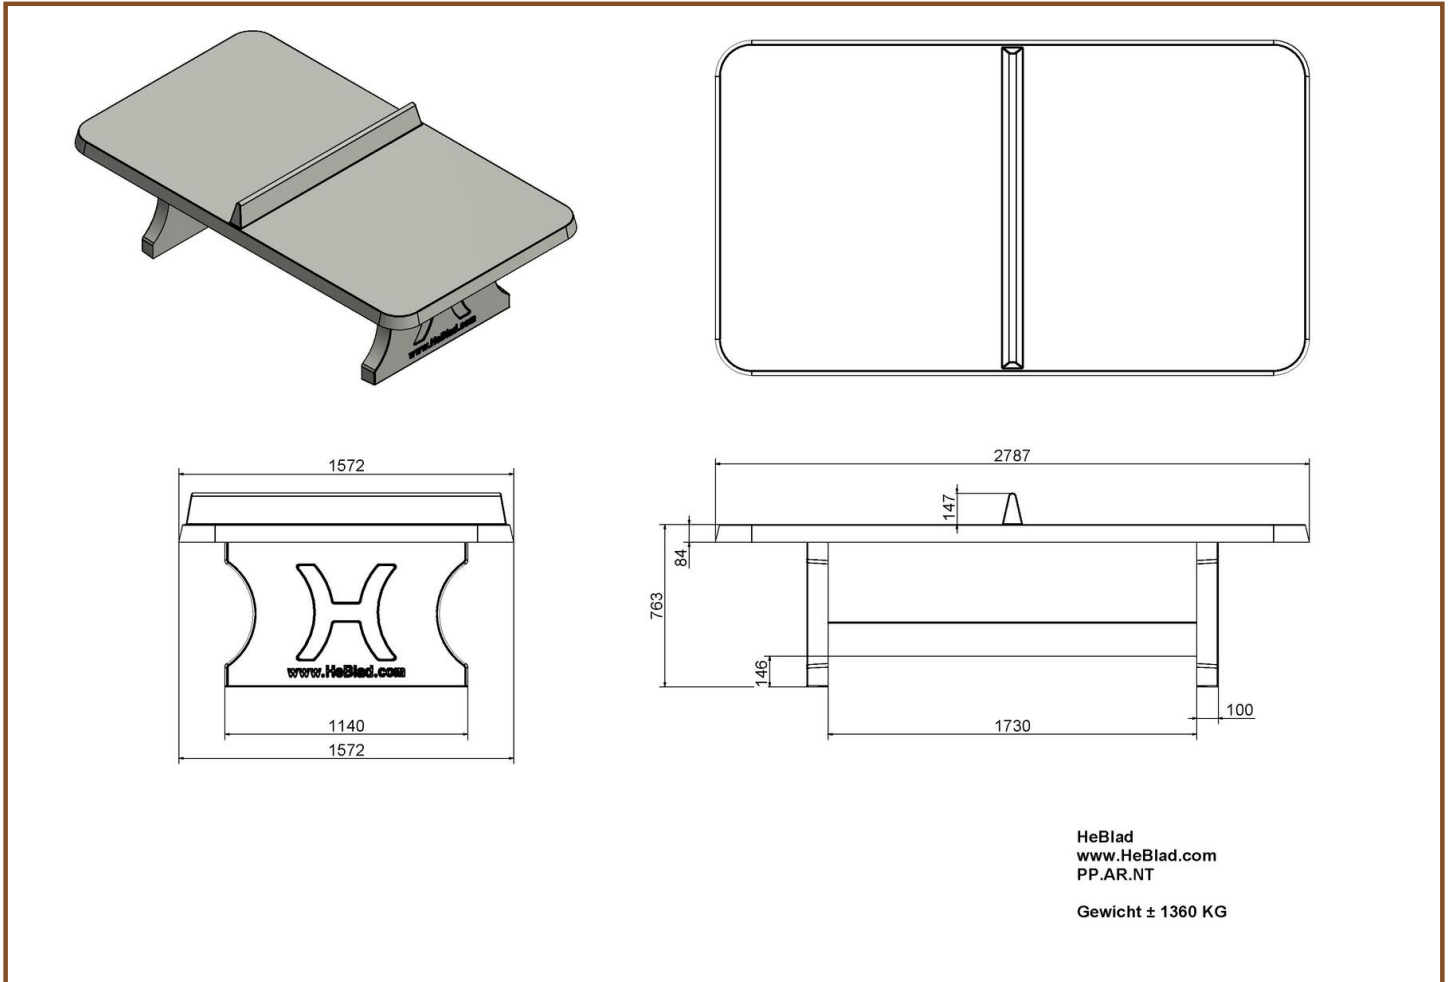

Specifications Ping-pong table rounded, Natural Concrete

Product code	PP.AR.NT	Height tabletop	76 cm
Colour	Natural concrete	Height of the net	14,75 cm
Dimensions tabletop	274 x 152 cm	Weight	1360 kg
Dimensions underside tabletop	279 x 157 cm	Distance legs	183 cm (center to center)
Tabletop thickness	8,4 cm		

Related products

Our products are delivered from our factory in the Netherlands.