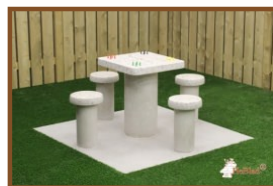

Our products are delivered from our factory in the Netherlands. 24 April 2024 - Prices subject to change

Specifications Set of kickers with scoreboard

Product code HB.FBSC.set

Related products

HB.FB.A

PP.AR.GR