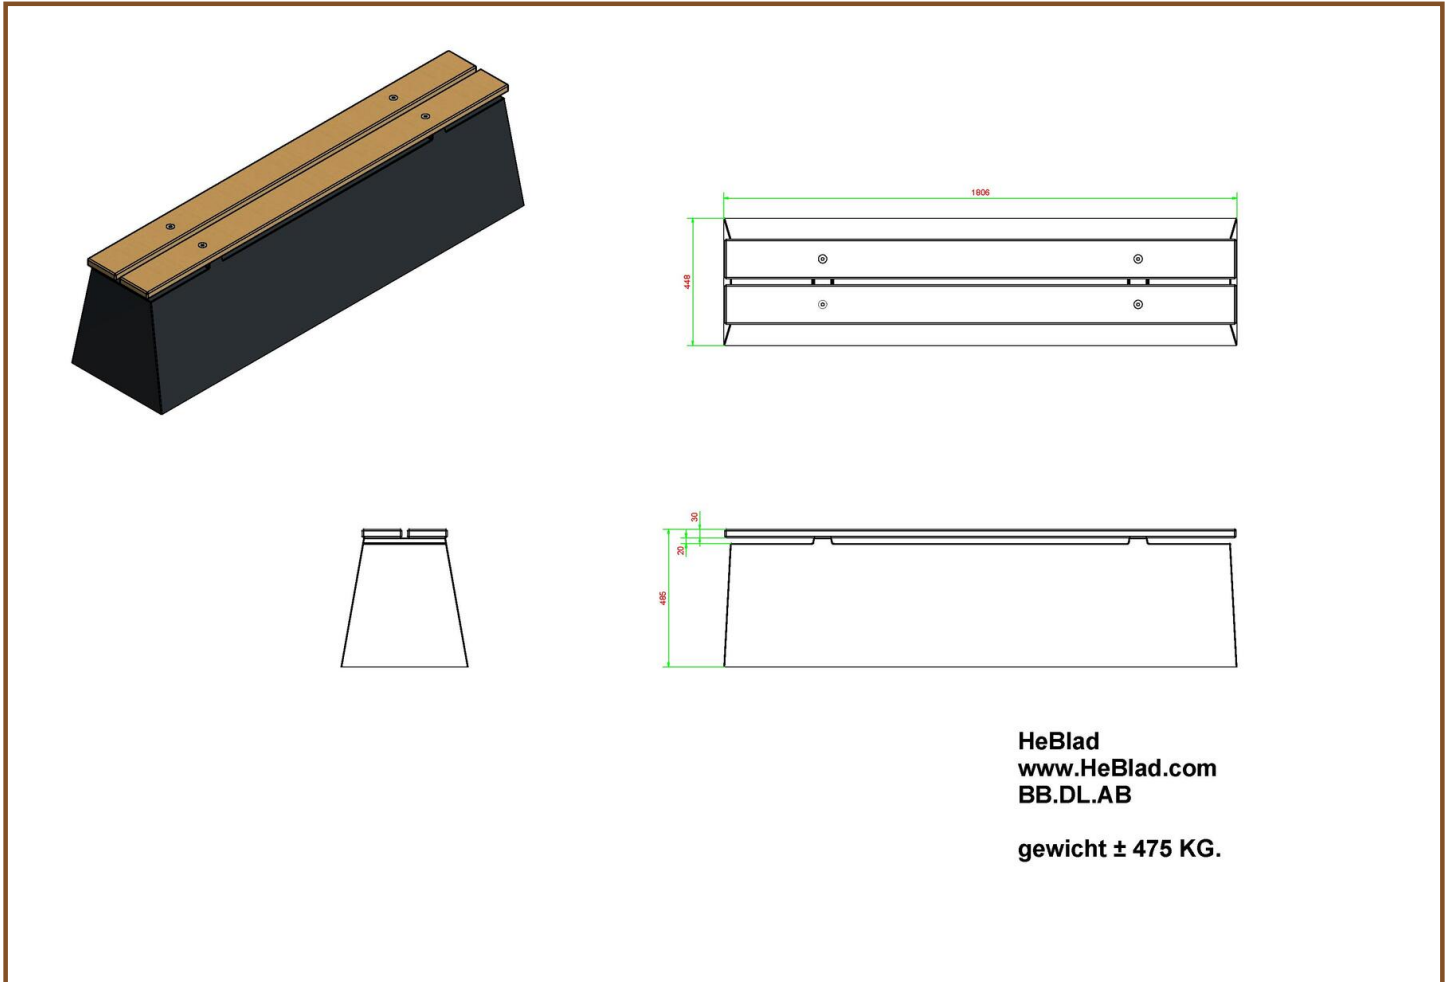

Our products are delivered from our factory in the Netherlands. 24 April 2024 - Prices subject to change

Specifications Bench DeLuxe Anthracite-Concrete

Product code	BB.DL.AB	Weight	475 kg
Colour	Anthracite concrete	Material seat	Bamboo
Dimensions (L x W x H)	180 x 45 x 50 cm	Number of seats	4
Seat height	50 cm		