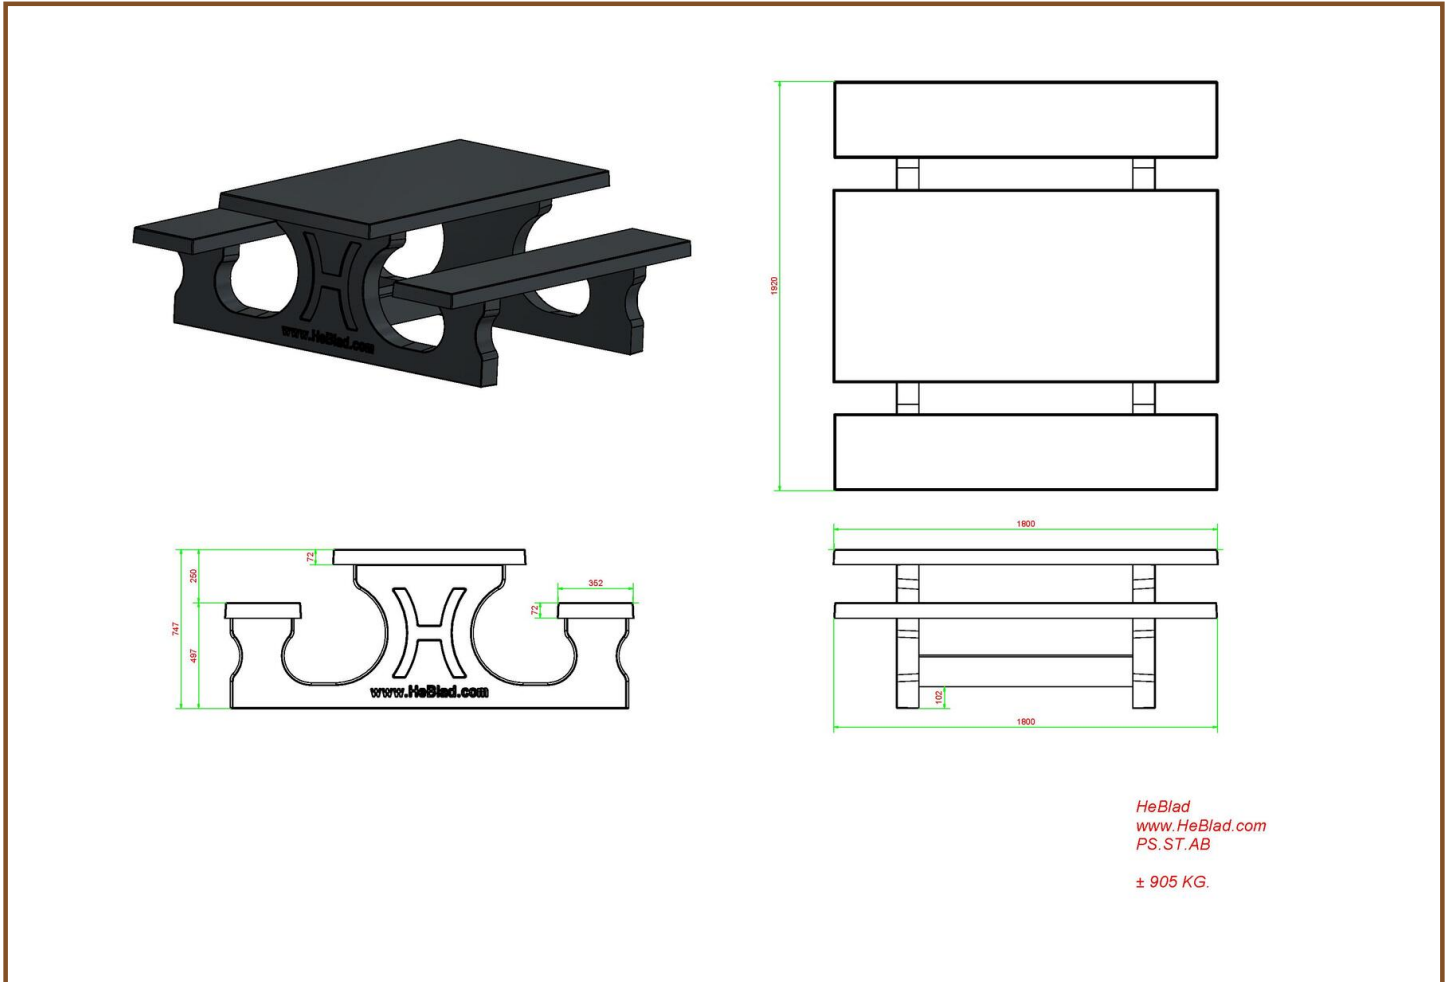

Our products are delivered from our factory in the Netherlands. 24 April 2024 - Prices subject to change

Specifications Picnic table Standard Anthracite-Concrete

Product code	PS.ST.AB	Tabletop thickness	7.2 cm
Colour	Anthracite concrete	Seat height	49.7 cm
Dimensions (L x W x H)	180 x 192 x 75 cm	Weight	905 kg
Dimensions tabletop (L x W)	180 x 90 cm	Material seat	Beton
Height tabletop	74.7 cm	Distance legs	111 cm (center to center)