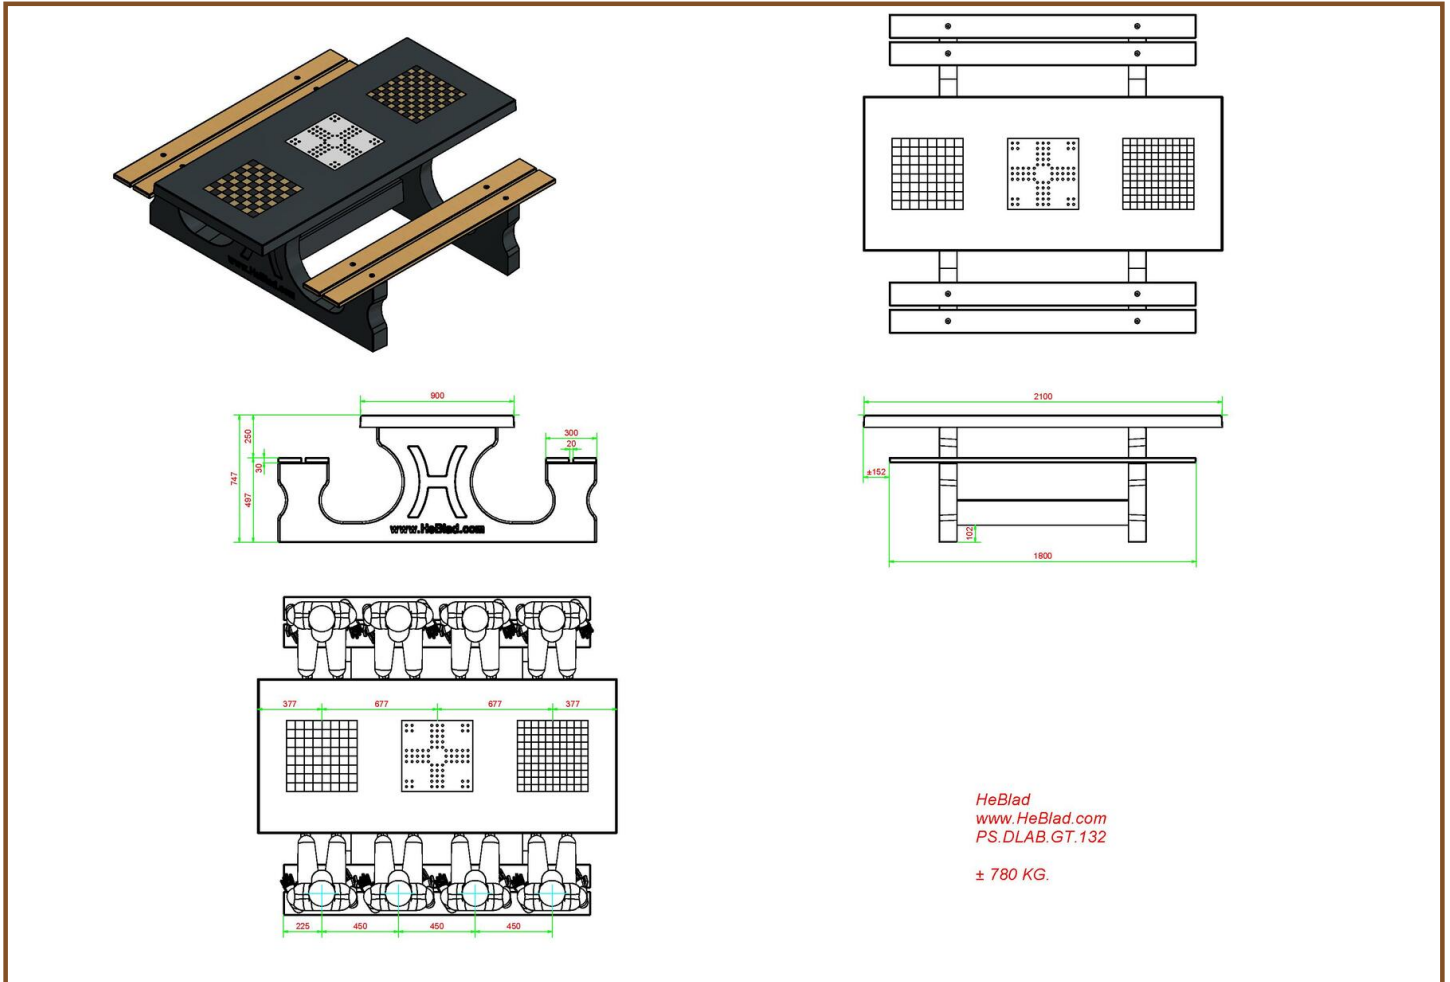

Specifications Multi Gaming table (1-3-2) DeLuxe Anthracite-Concrete

Product code	PS.DLAB.GT.132	Tabletop thickness	7,2 cm
Colour	Anthracite concrete	Seat height	49,7 cm
Dimensions (L x W x H)	210 x 187 x 75 cm	Weight	780 kg
Dimensions tabletop (L x W)	210 x 90 cm	Material seat	Bamboo
Height tabletop	74,7 cm	Distance legs	111 cm (center to center)