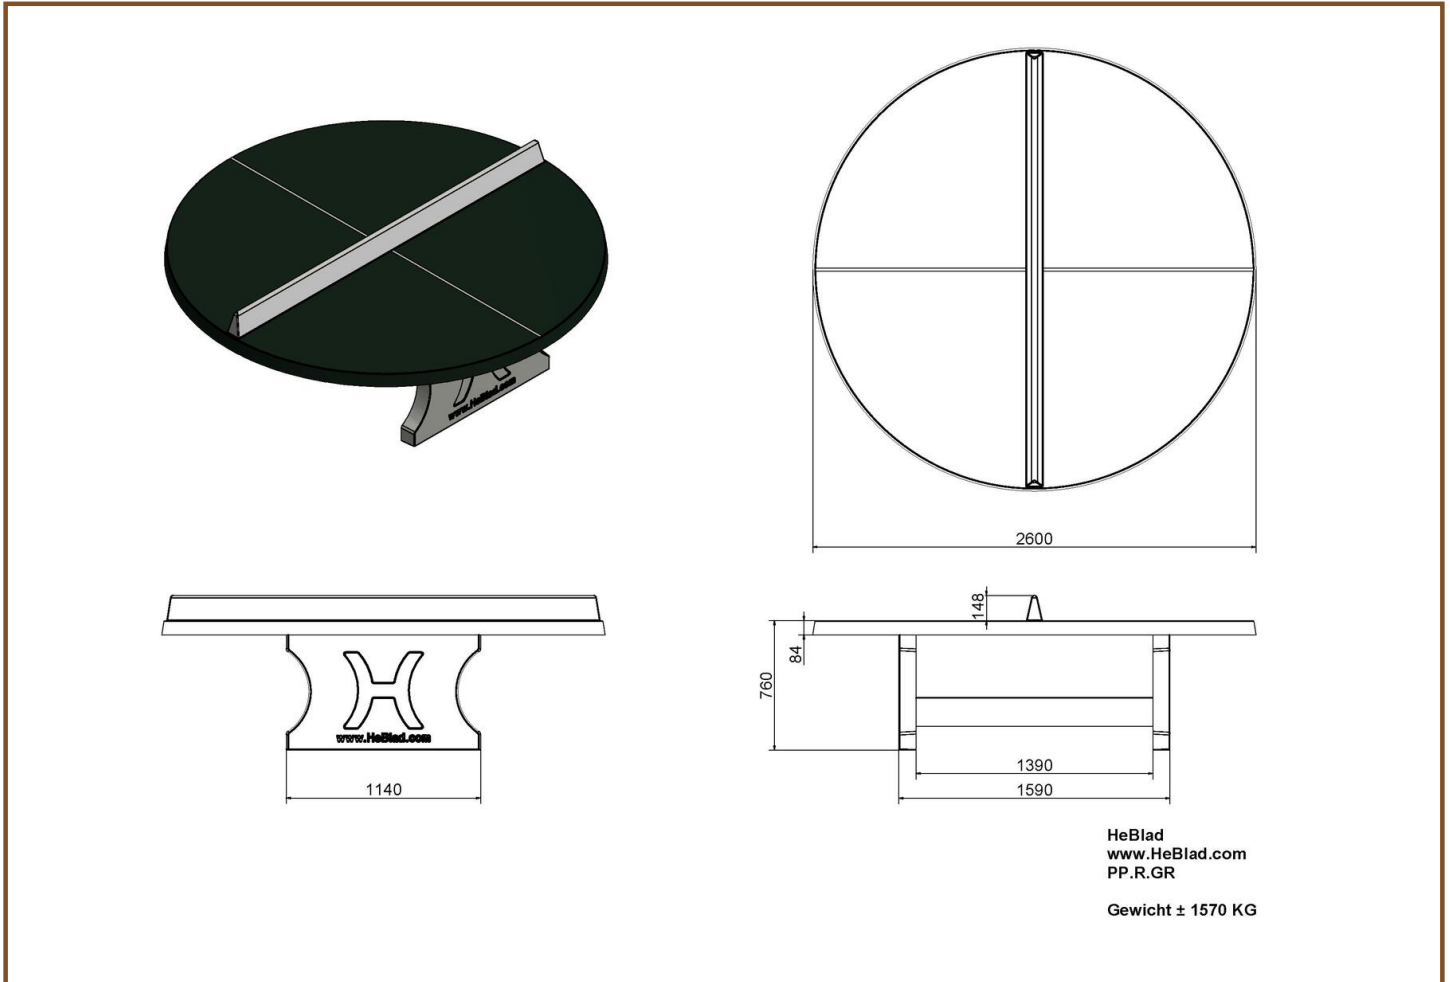

Specifications Concrete Ping-pong table green, round

Product code	PP.R.GR	Height tabletop	76 cm
Colour	Groen - RAL 6009	Height of the net	14,75 cm
Dimensions tabletop	∅ 260 cm	Weight	1570 kg
Dimensions underside tabletop	∅ 264 cm	Distance legs	149 cm (center to center)
Tabletop thickness	8,4 cm		

Related products

Our products are delivered from our factory in the Netherlands.