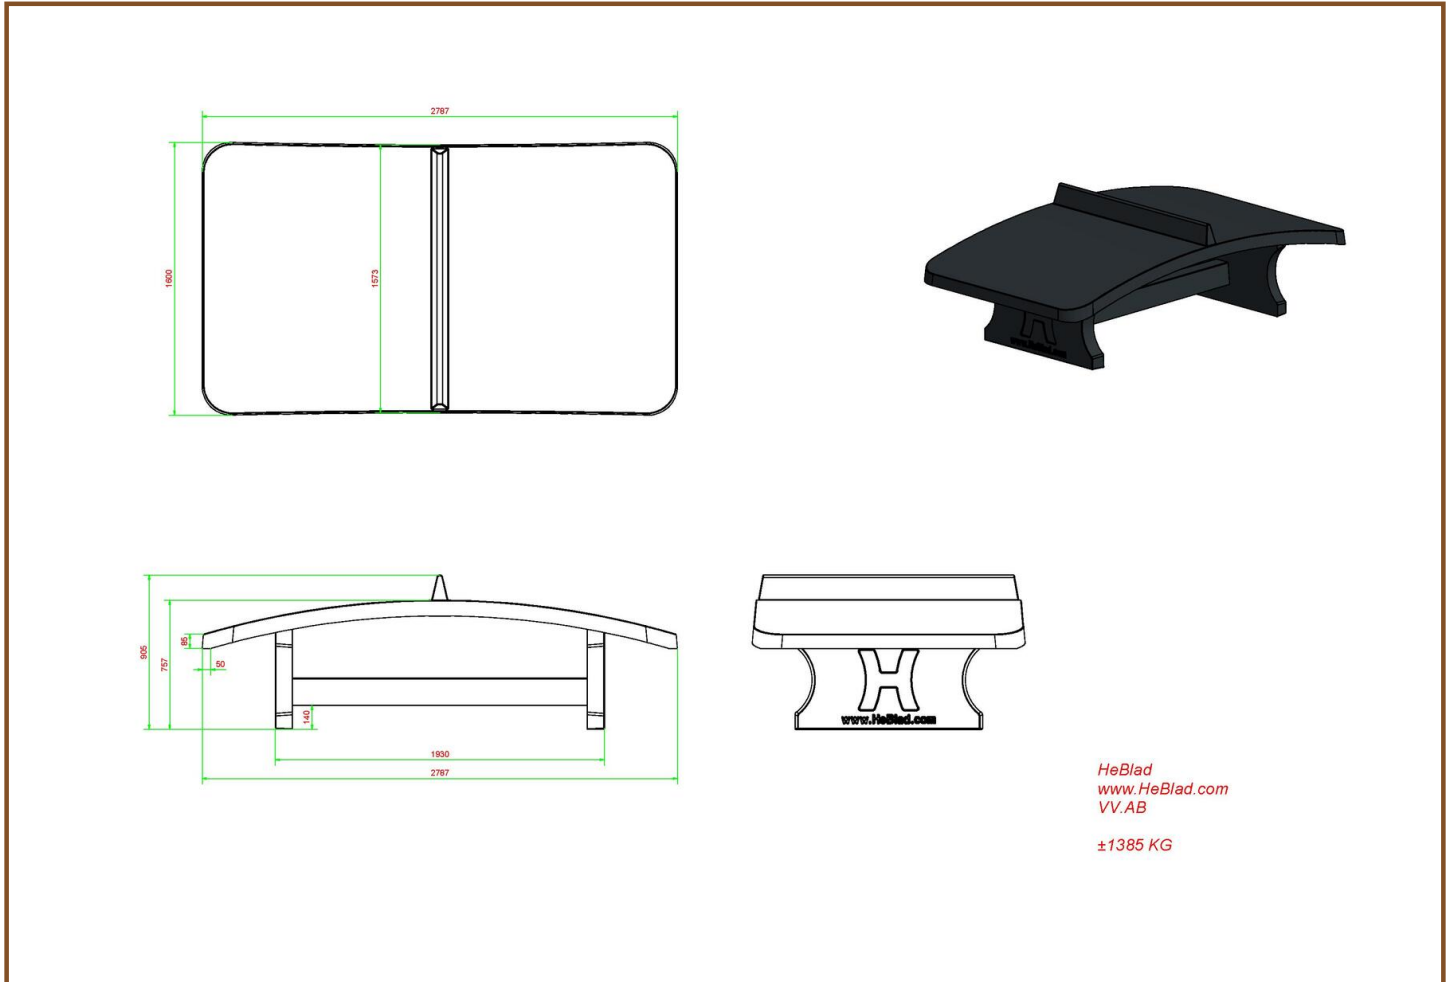

Specifications Foot Volleyball Table Anthracite-Concrete

Product code	VV.AB	Height tabletop	76 cm
Colour	Anthracite concrete	Height of the net	14,75 cm
Dimensions tabletop	274 x 152 cm	Weight	1385 kg
Dimensions underside tabletop	278 x 156 cm	Distance legs	183 cm (center to center)
Tabletop thickness	8,4 cm		

Related products

Our products are delivered from our factory in the Netherlands.