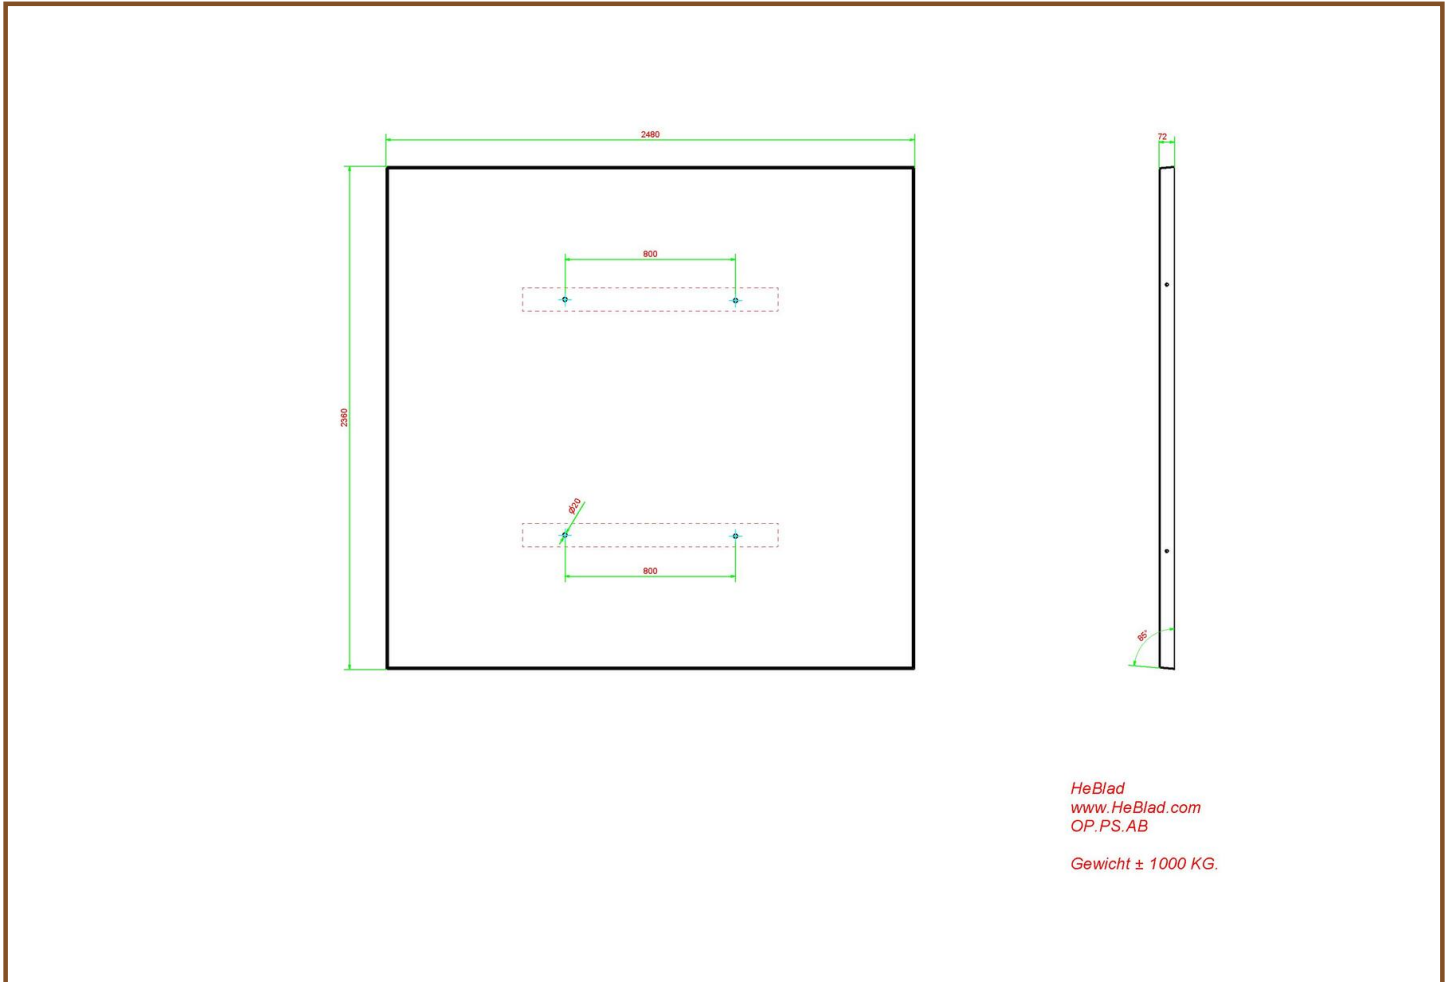

Our products are delivered from our factory in the Netherlands. 24 April 2024 - Prices subject to change

Specifications Bottom plate Picnic table Anthracite-Concrete

Product code	OP.PS.AB	Finishing surface	Anti-slip (window) profile
Colour	Anthracite concrete	lifting device	Concrete screw sleeve M16
Dimensions (L x W x H)	248 x 236 x 7,2 cm	preparation attachment	Holes for bolts M16
Weight	1000 kg		