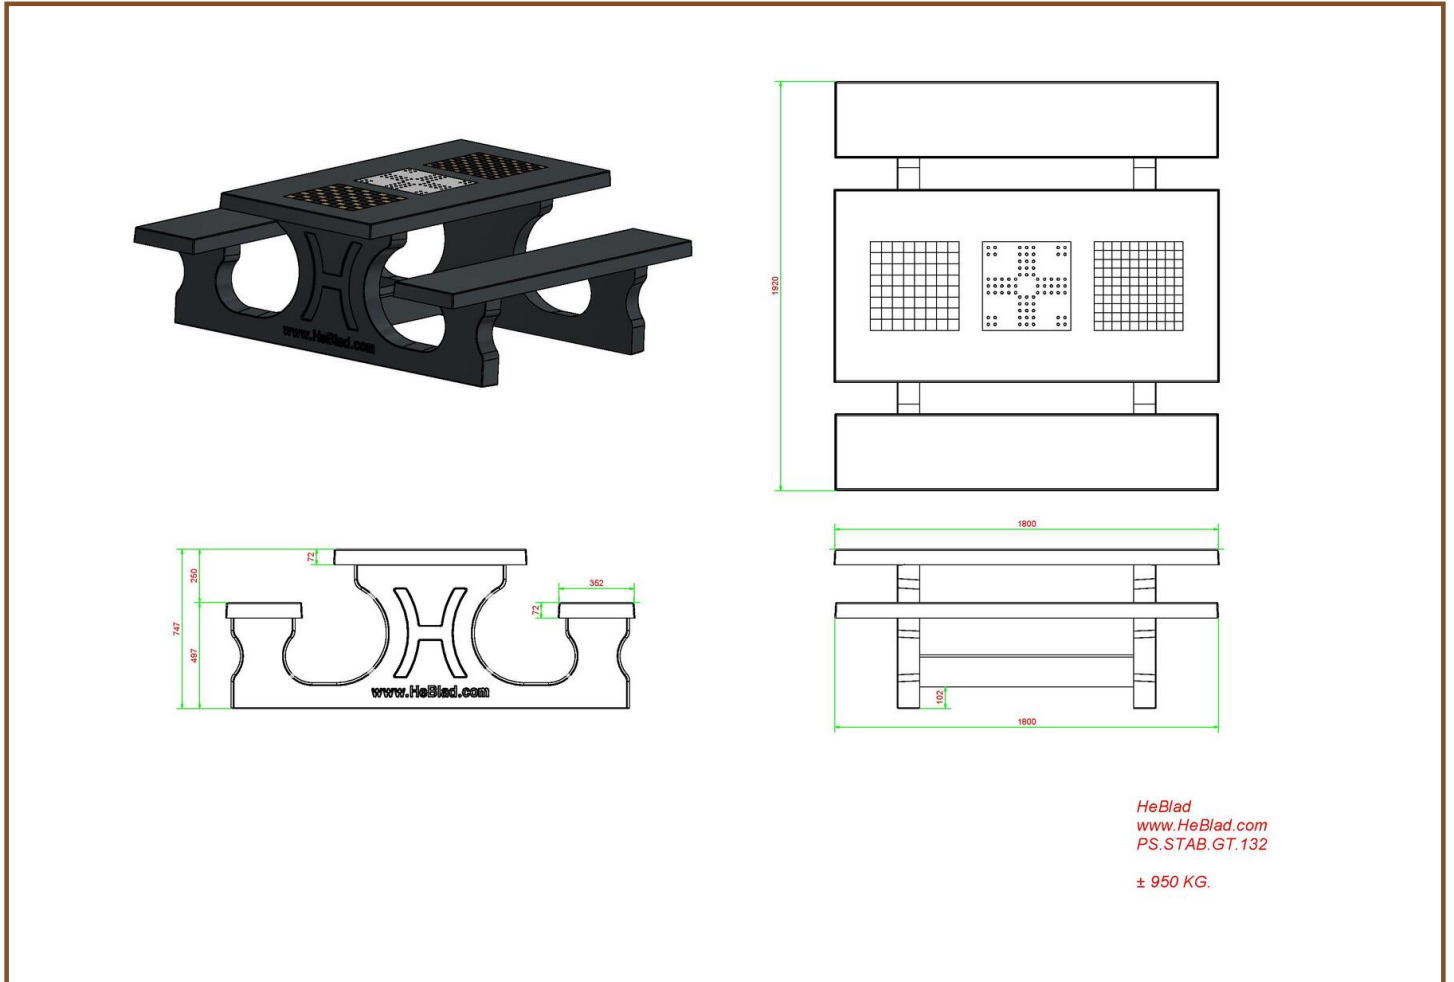

Specifications Multi Gaming table (1-3-2) Standard Anthracite-Concrete

Product code	PS.STAB.GT.132	Tabletop thickness	7,2 cm
Colour	Anthracite concrete	Seat height	49,7 cm
Dimensions (L x W x H)	210 x 187 x 75 cm	Weight	950 kg
Dimensions tabletop (L x W)	210 x 90 cm	Material seat	Beton
Height tabletop	74,7 cm	Distance legs	111 cm (center to center)

Our products are delivered from our factory in the Netherlands.