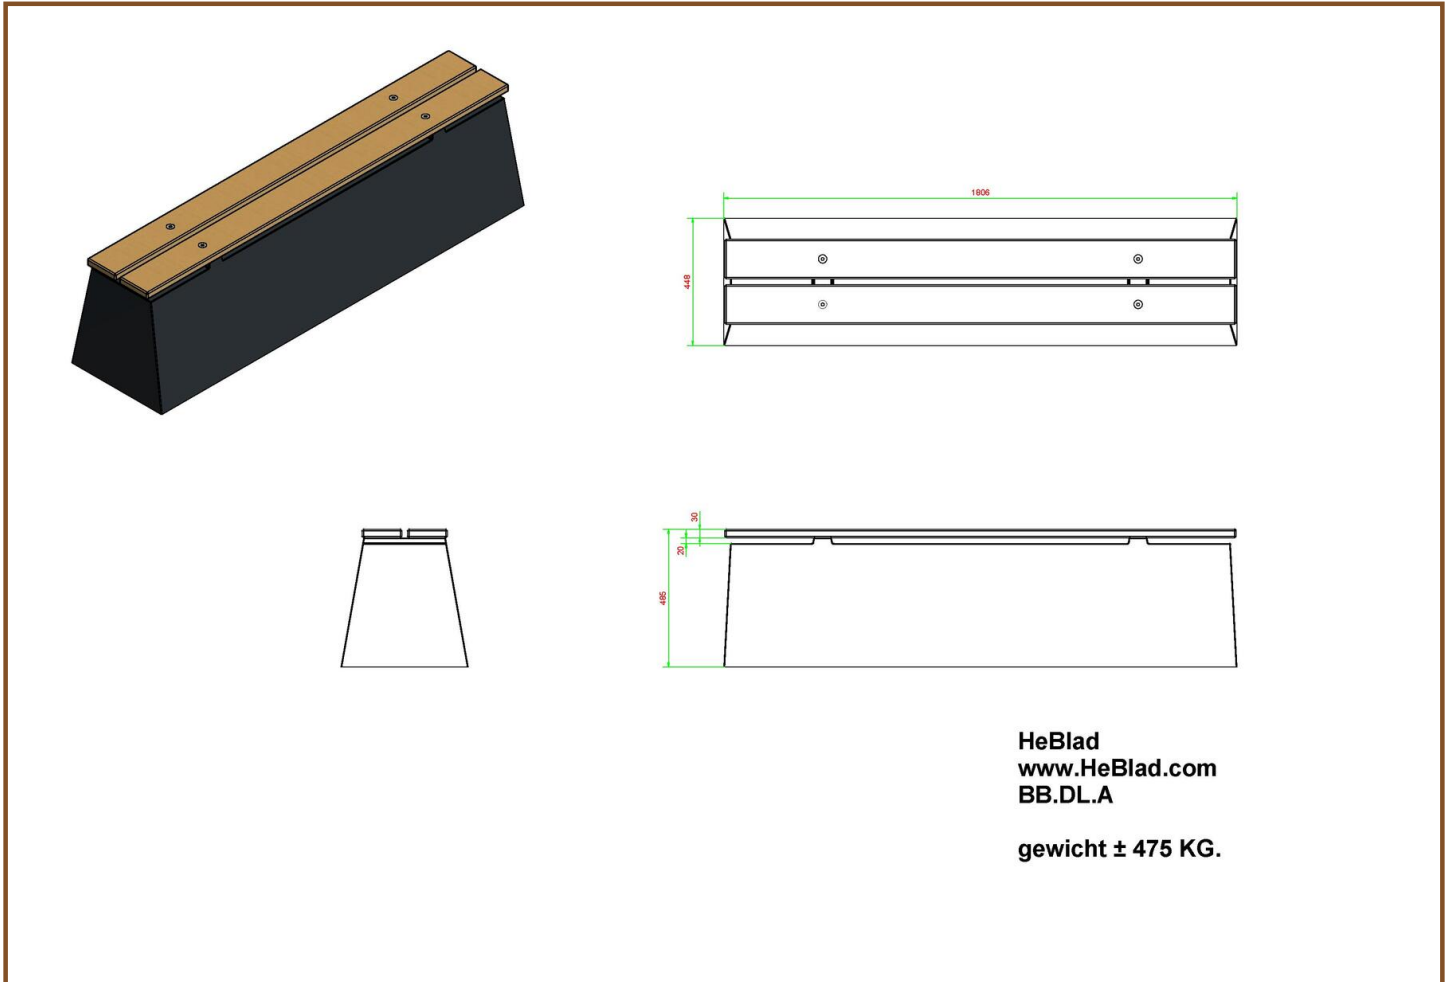

Our products are delivered from our factory in the Netherlands. 24 April 2024 - Prices subject to change

Specifications Concrete Bench DeLuxe Anthracite

Product code	BB.DL.A	Weight	475 kg
Colour	Anthracite lacquered, RAL 7017	Material seat	Bamboo
Dimensions (L x W x H)	180 x 45 x 50 cm	Number of seats	4
Seat height	50 cm		