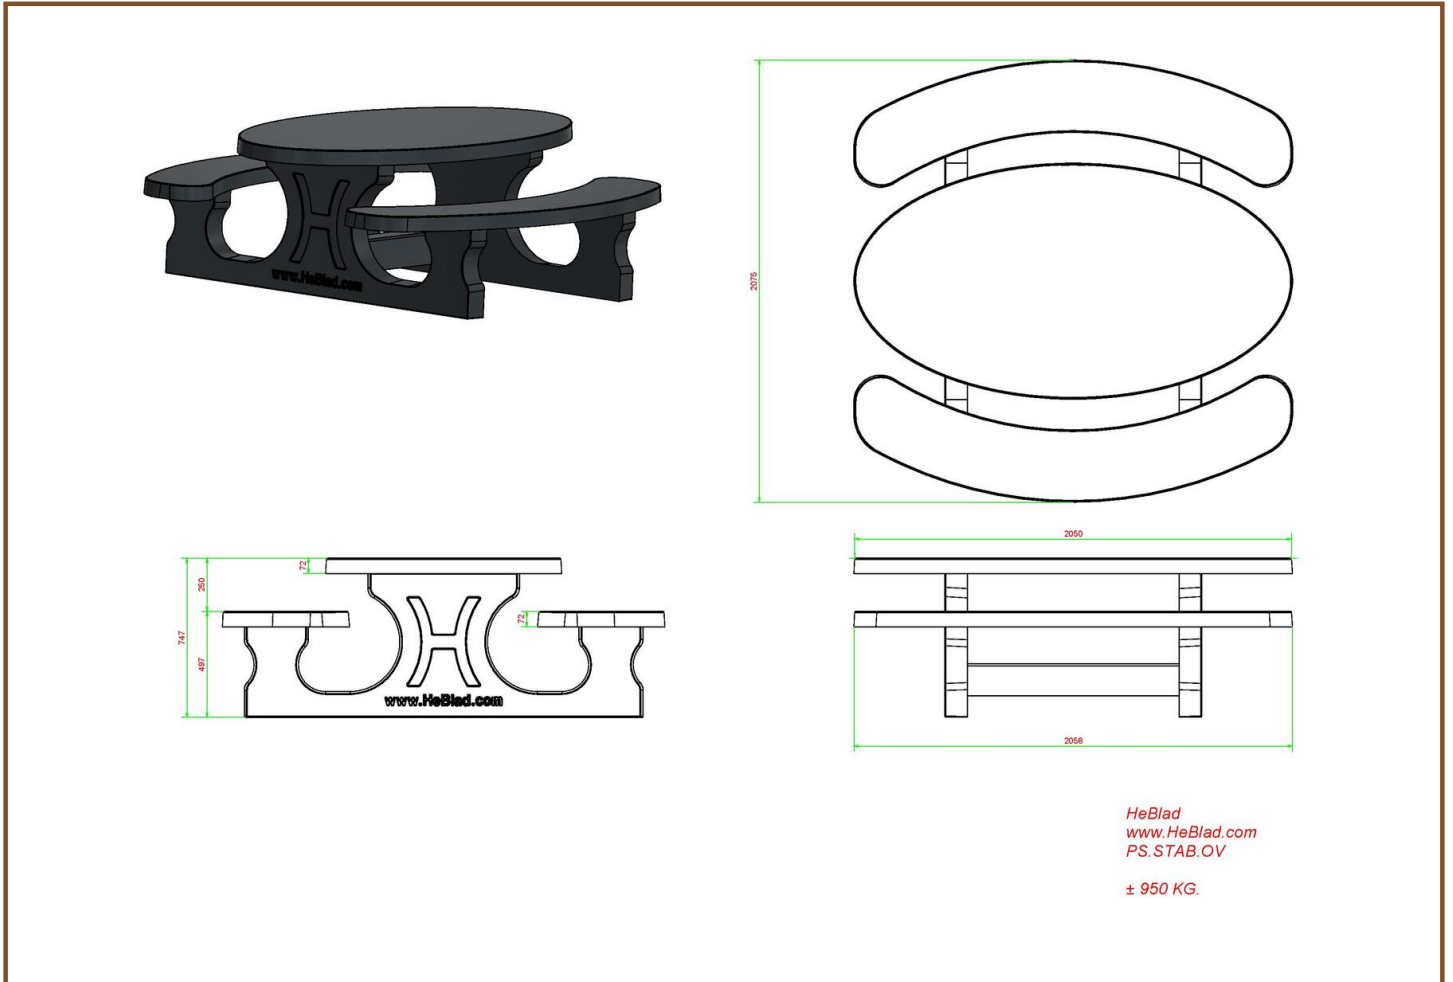

Our products are delivered from our factory in the Netherlands. 24 April 2024 - Prices subject to change

Specifications Picnic table Standard Oval Anthracite-Concrete

Product code	PS.STAB.OV	Tabletop thickness	7.2 cm
Colour	Anthracite concrete	Seat height	49.7 cm
Dimensions (L x W x H)	211 x 205 x 75 cm	Weight	950 kg
Dimensions tabletop (L x W)	205 x 110 cm	Material seat	Beton
Height tabletop	74.7 cm	Distance legs	110 cm (center to center)