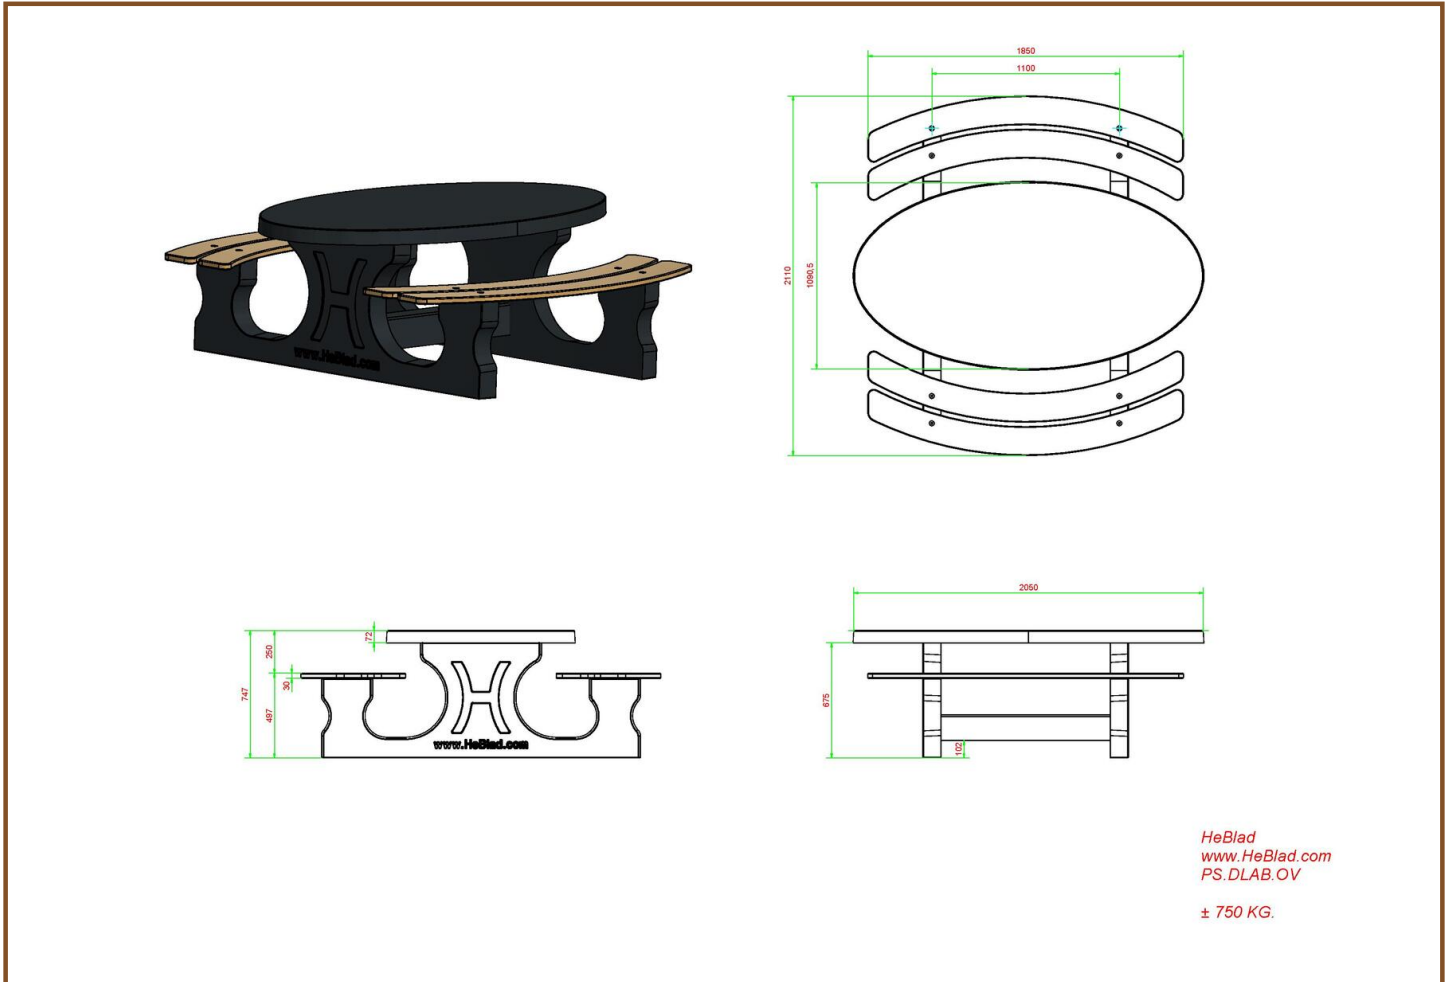

Our products are delivered from our factory in the Netherlands. 20 April 2024 - Prices subject to change

Specifications Picnic table DeLuxe Oval Anthracite-Concrete

Product code	PS.DLAB.OV	Tabletop thickness	7.2 cm
Colour	Anthracite concrete	Seat height	49.7 cm
Dimensions (L x W x H)	211 x 205 x 75 cm	Weight	750 kg
Dimensions tabletop (L x W)	205 x 110 cm	Material seat	Bamboo
Height tabletop	74.7 cm	Distance legs	110 cm (center to center)