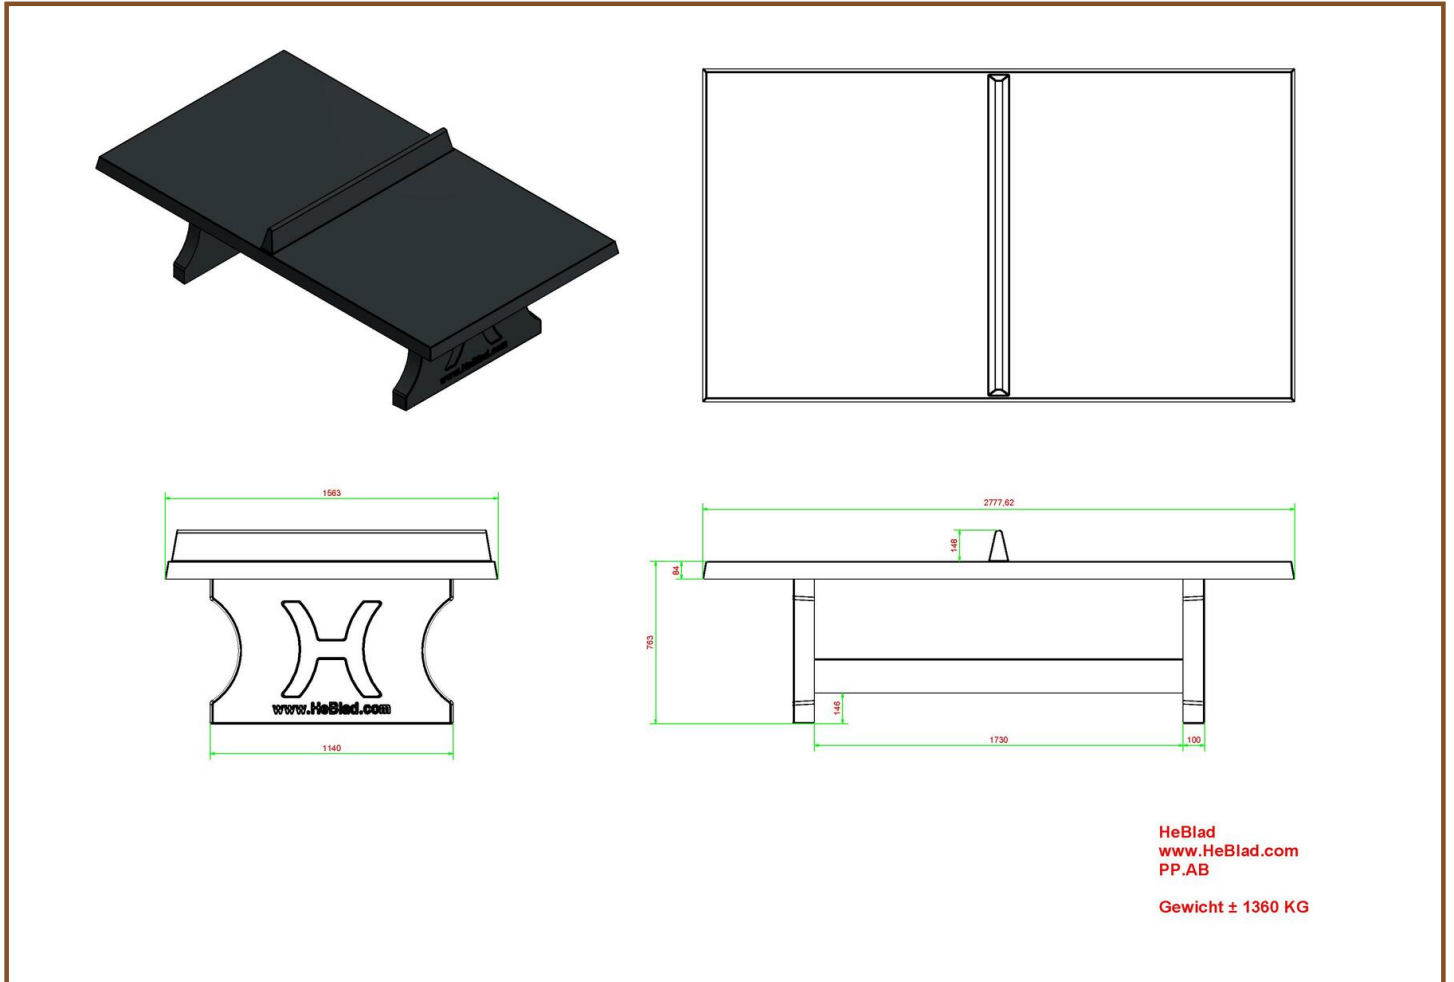

Specifications Ping-pong table Anthracite-Concrete

Product code	PP.AB	Height tabletop	76 cm
Colour	Anthracite concrete	Height of the net	14,75 cm
Dimensions tabletop	274 x 152 cm	Weight	1360 kg
Dimensions underside tabletop	278 x 156 cm	Distance legs	183 cm (center to center)
Tabletop thickness	8,4 cm		

Related products

Our products are delivered from our factory in the Netherlands.