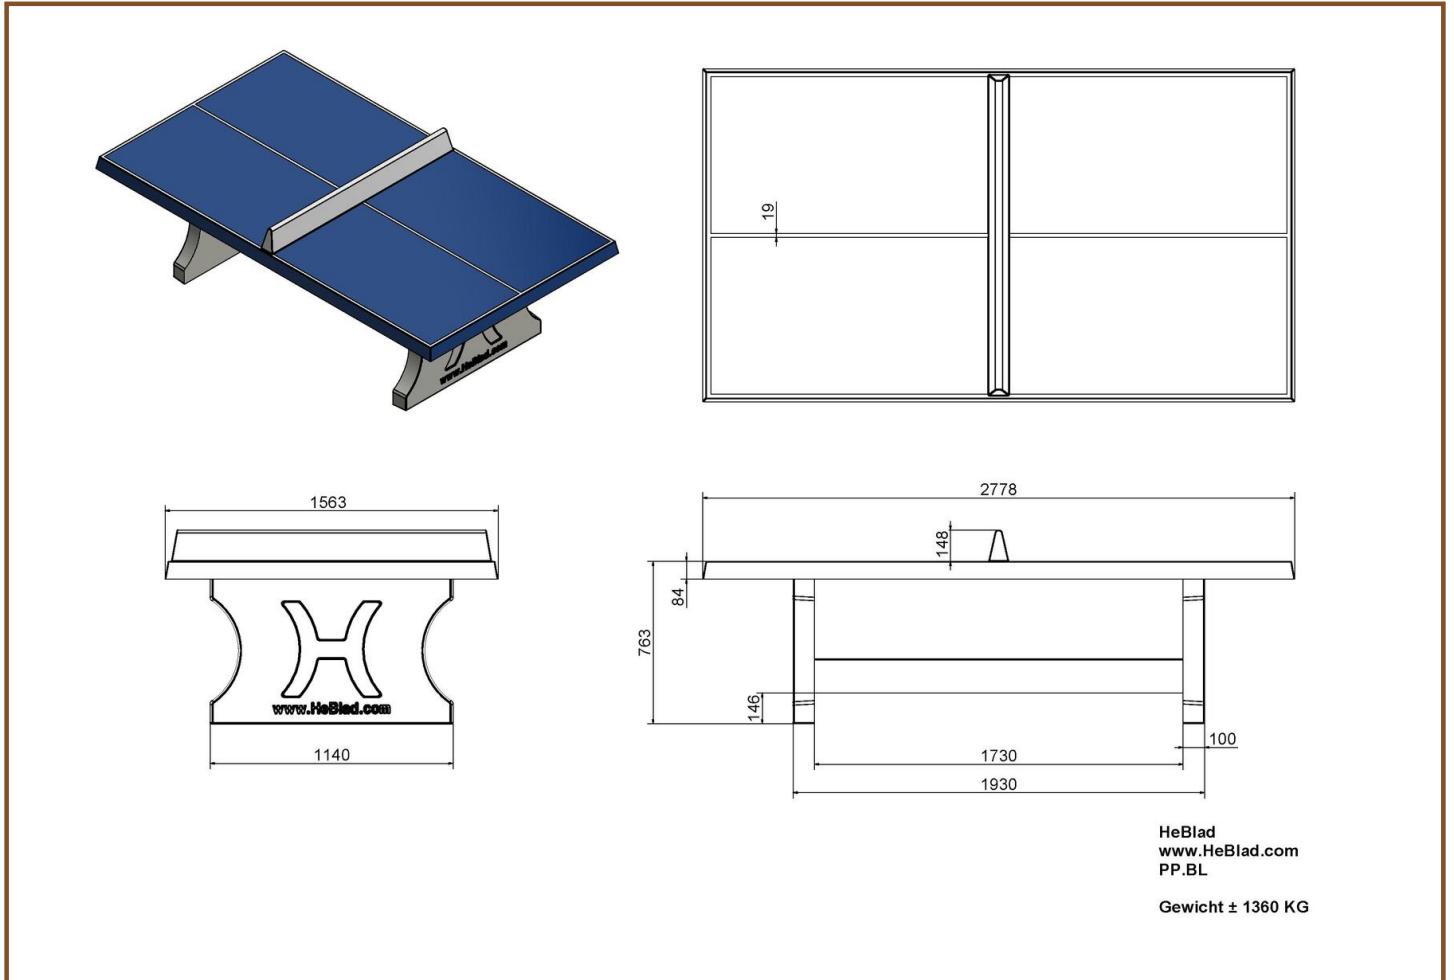

Specifications Concrete Ping-pong table blue

Product code	PP.BL	Height tabletop	76 cm
Colour	Blauw - RAL 5005	Height of the net	14,75 cm
Dimensions tabletop	274 x 152 cm	Weight	1360 kg
Dimensions underside tabletop	278 x 156 cm	Distance legs	183 cm (center to center)
Tabletop thickness	8,4 cm		

Related products

Our products are delivered from our factory in the Netherlands.