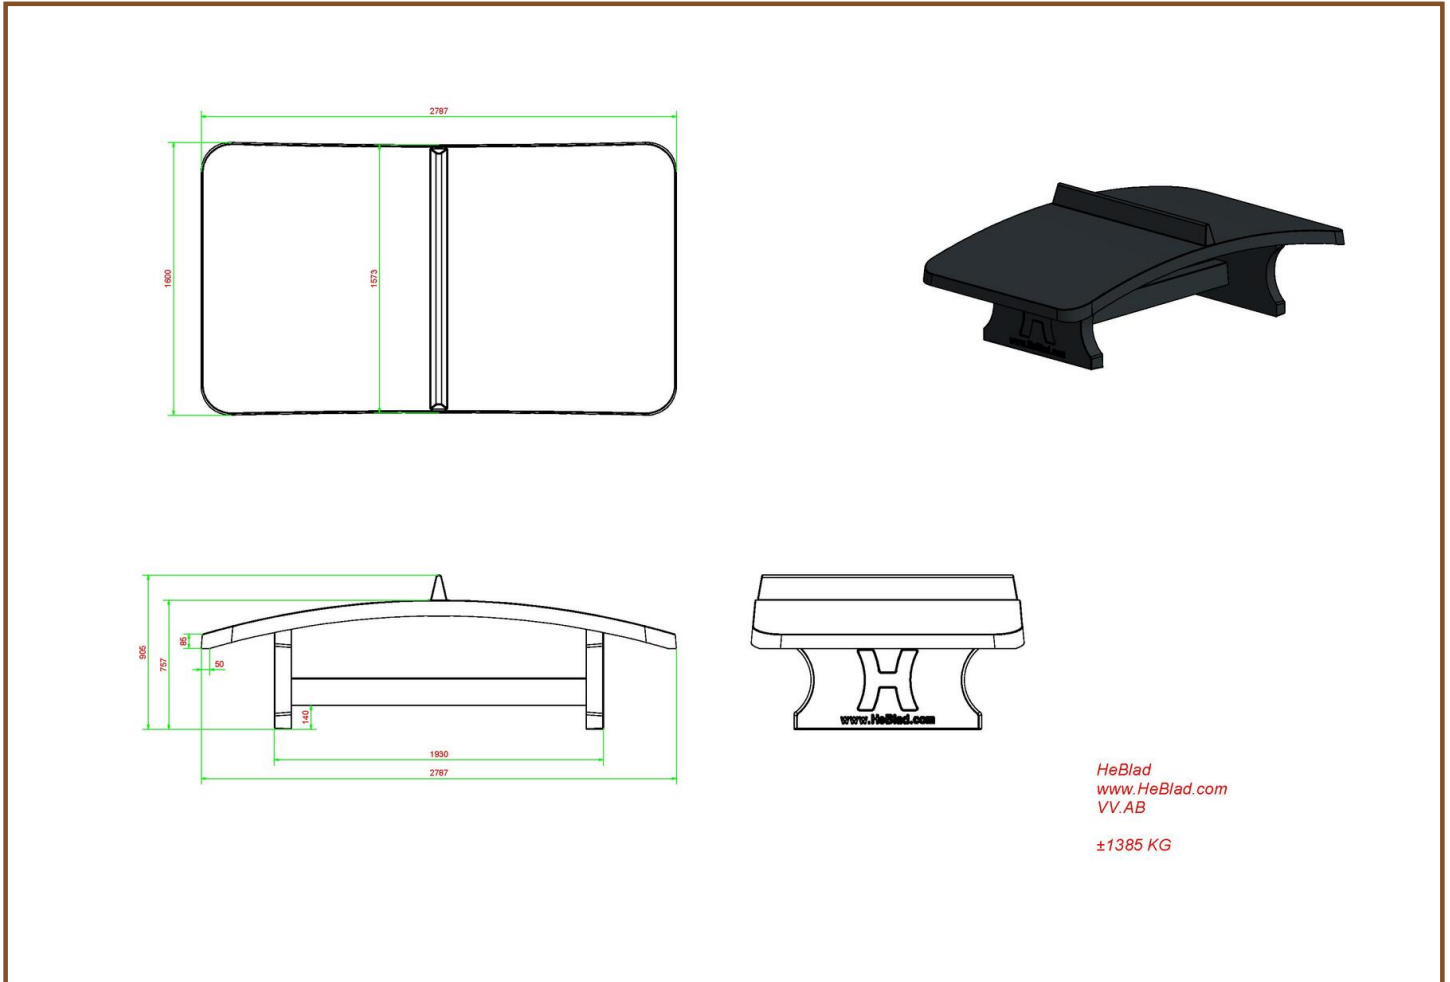

Specifications Foot Volleyball Table Anthracite-Concrete

Product code	VV.AB	Height tabletop	76 cm
Colour	Anthracite concrete	Height of the net	14,75 cm
Dimensions tabletop	274 x 152 cm	Weight	1385 kg
Dimensions underside tabletop	278 x 156 cm	Distance legs	183 cm (center to center)
Tabletop thickness	8,4 cm		

Related products

Our products are delivered from our factory in the Netherlands.