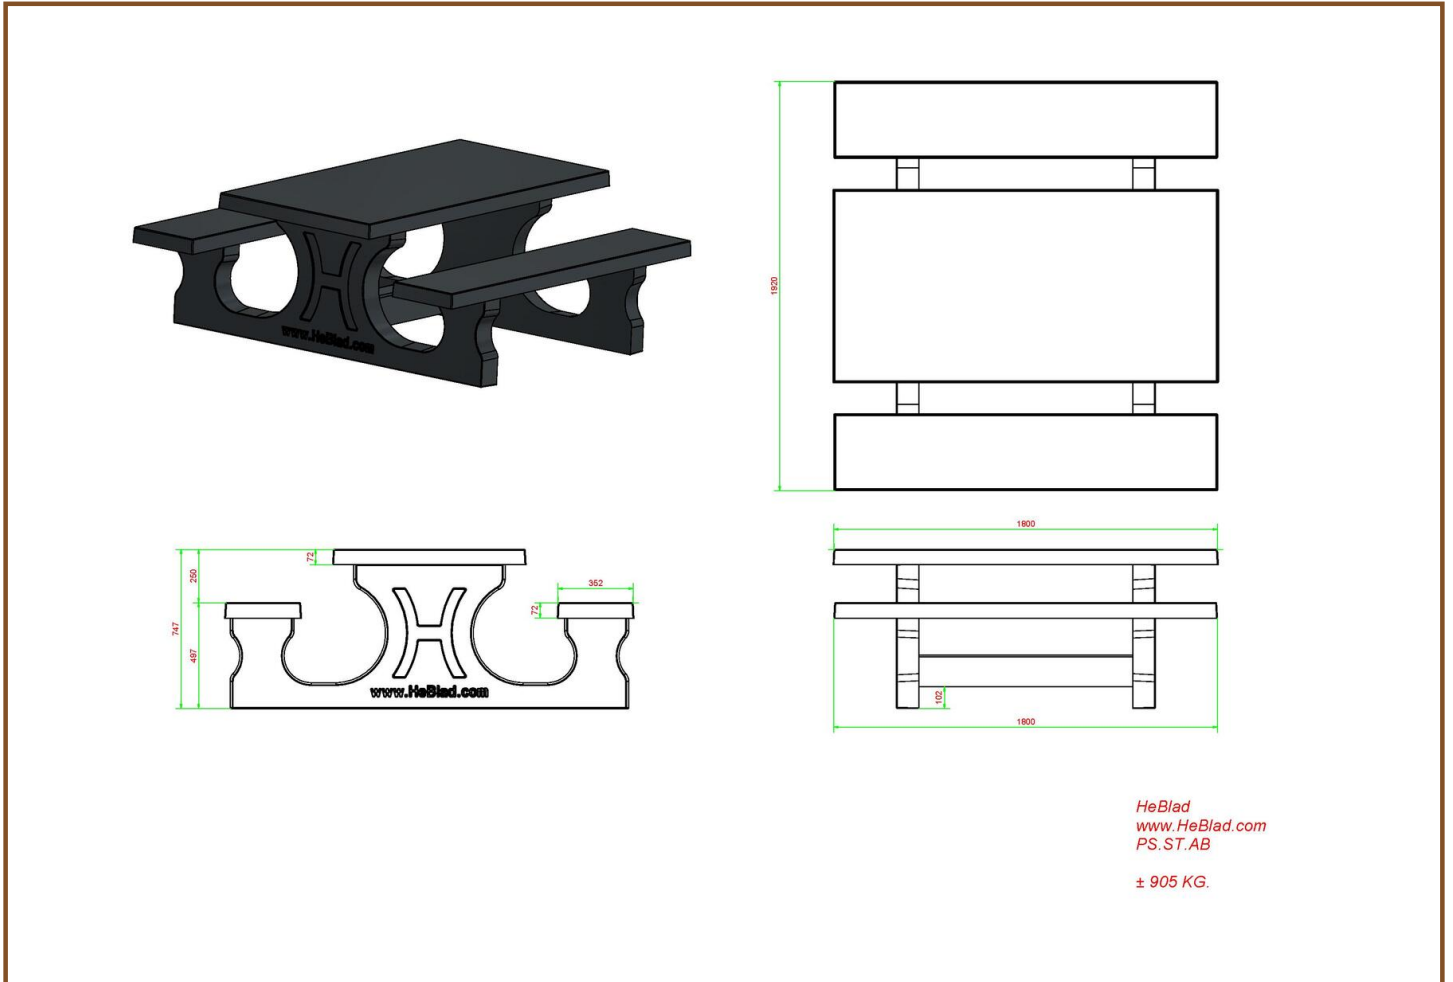

Our products are delivered from our factory in the Netherlands. 20 April 2024 - Prices subject to change

Specifications Picnic table Standard Anthracite-Concrete

Product code	PS.ST.AB	Tabletop thickness	7.2 cm
Colour	Anthracite concrete	Seat height	49.7 cm
Dimensions (L x W x H)	180 x 192 x 75 cm	Weight	905 kg
Dimensions tabletop (L x W)	180 x 90 cm	Material seat	Beton
Height tabletop	74.7 cm	Distance legs	111 cm (center to center)