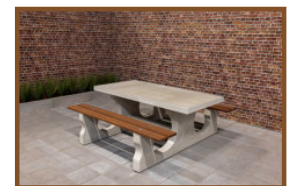

PS.DL

Our products are delivered from our factory in the Netherlands.