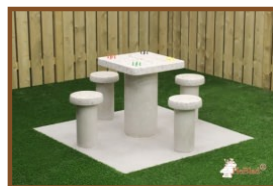

Our products are delivered from our factory in the Netherlands. 20 April 2024 - Prices subject to change

Specifications Set of kickers with scoreboard

Product code

HB.FBSC.set

Related products

HB.FB.A

PP.AR.GR