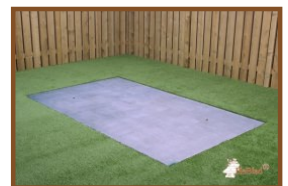

OP.PP.AB

Our products are delivered from our factory in the Netherlands.