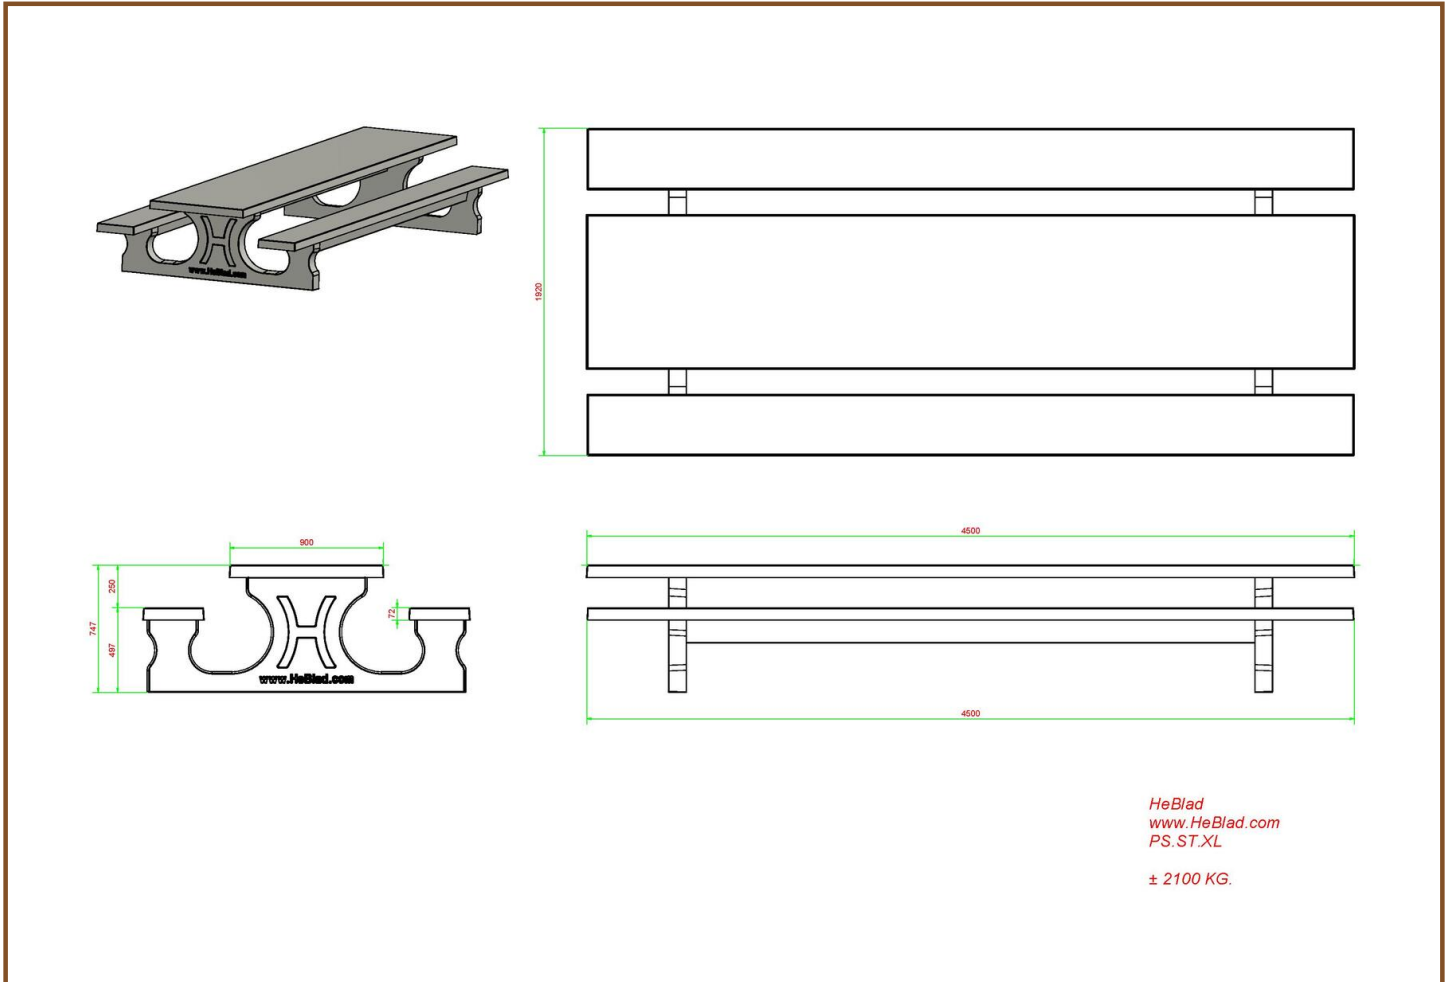

Our products are delivered from our factory in the Netherlands, 20 April 2024 - Prices subject to change

Specifications Picnic table Standard XL Natural Concrete

Product code	PS.ST.XL	Tabletop thickness	7.2 cm
Colour	Natural concrete	Seat height	49.7 cm
Dimensions (L x W x H)	450 x 192 x 75 cm	Weight	2100 kg
Dimensions tabletop (L x W)	450 x 90 cm	Material seat	Beton
Height tabletop	74.7 cm	Distance legs	354,5 cm (center to center)