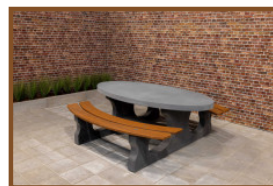

PS.DLAB.OV