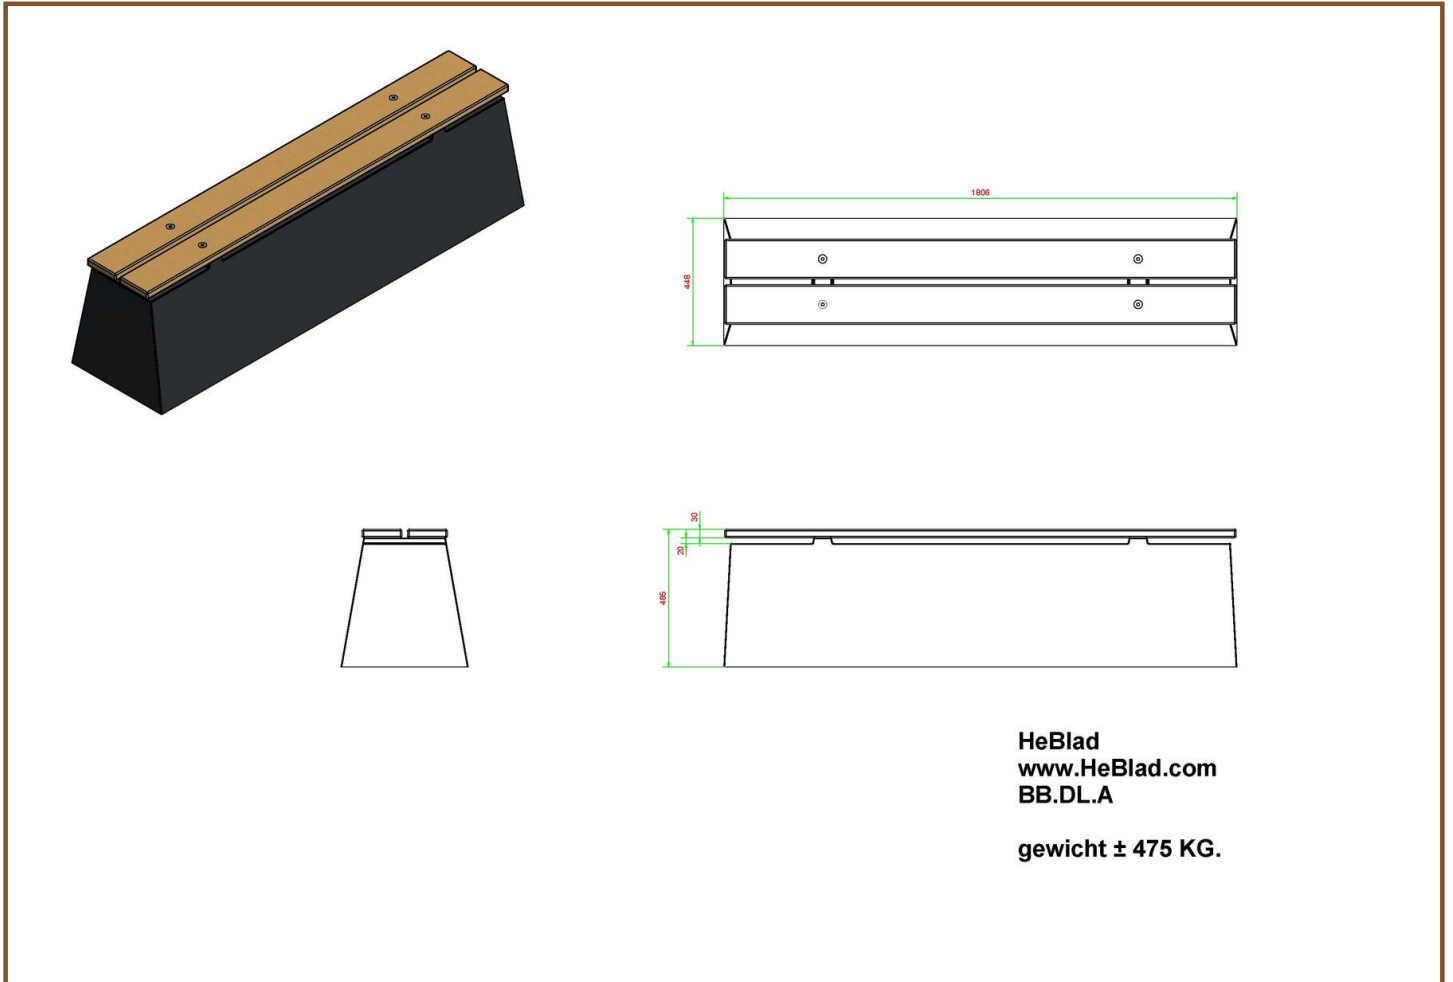

Our products are delivered from our factory in the Netherlands. 20 April 2024 - Prices subject to change

Specifications Concrete Bench DeLuxe Anthracite

Product code	BB.DL.A	Weight	475 kg
Colour	Anthracite lacquered, RAL 7016	Material seat	Bamboo
Dimensions (L x W x H)	180 x 45 x 50 cm	Number of seats	4
Seat height	50 cm		