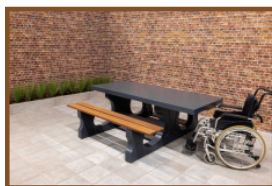

Specifications Picnic table DeLuxe Anthracite-Concrete Wheelchair accessible

Product code	PS.DLAB.RT	Tabletop thickness	7.2 cm
Colour	Anthracite concrete	Seat height	52.7 cm
Dimensions (L x W x H)	210 x 187 x 78 cm	Weight	790 kg
Dimensions tabletop (L x W)	210 x 90 cm	Material seat	Bamboo
Height tabletop	77.7 cm	Distance legs	111 cm (center to center)

Related products

PS.DLA.RT

Our products are delivered from our factory in the Netherlands.