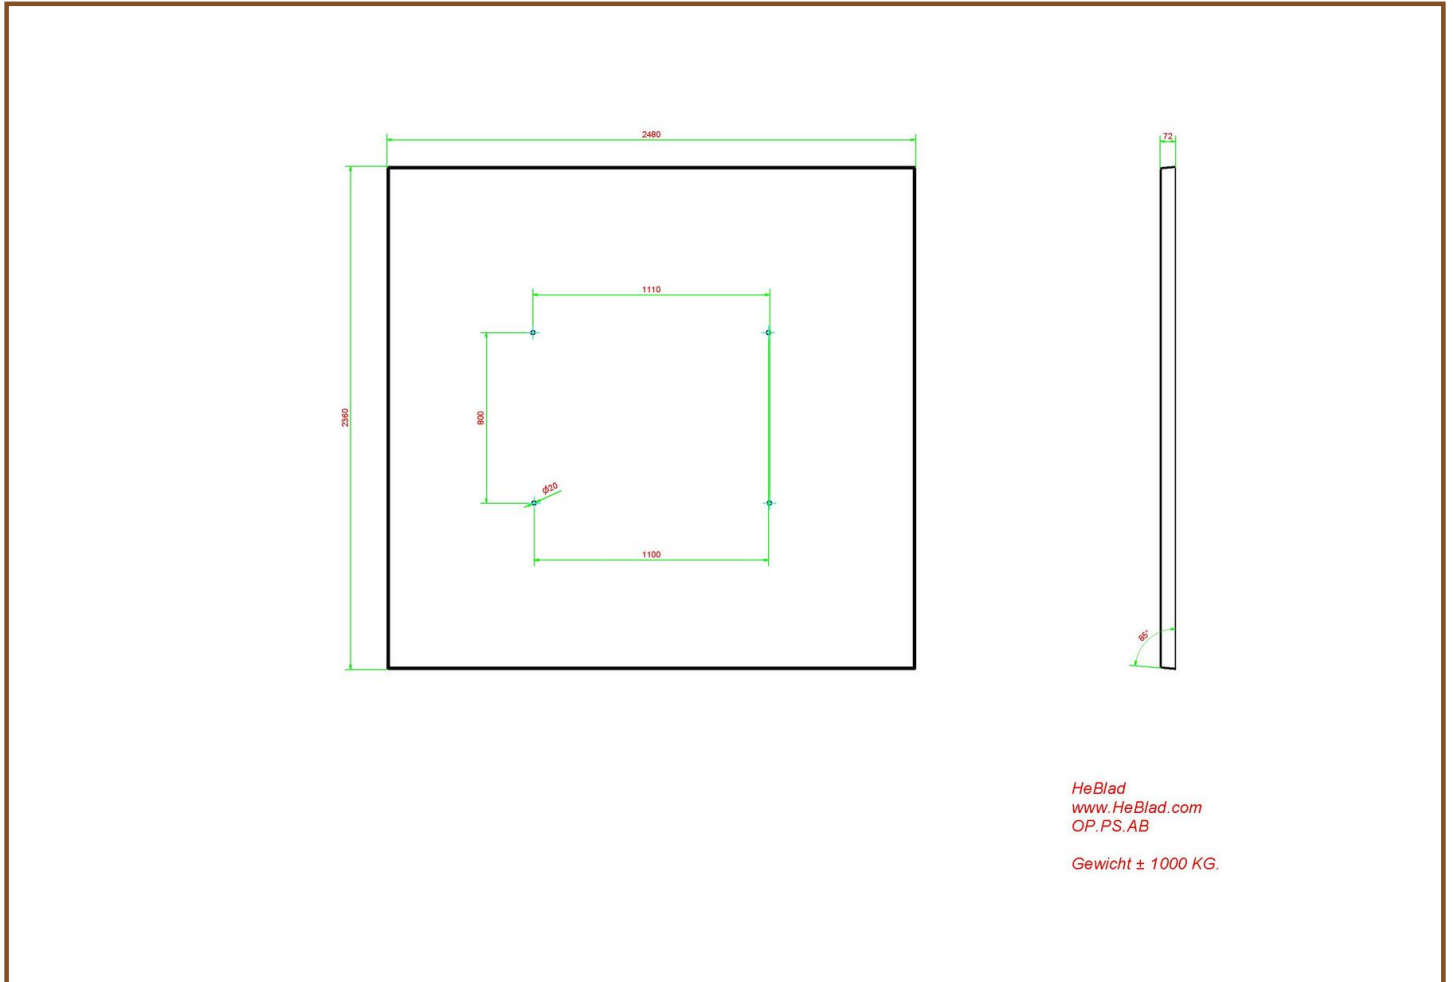

Our products are delivered from our factory in the Netherlands. 20 April 2024 - Prices subject to change

Specifications Bottom plate Picnic table Anthracite-Concrete

Product code	OP.PS.AB	Finishing surface	Anti-slip (window) profile
Colour	Anthracite concrete	lifting device	Concrete screw sleeve M16
Dimensions (L x W x H)	248 x 236 x 7,2 cm	preparation attachment	Holes for bolts M16
Weight	1000 kg		