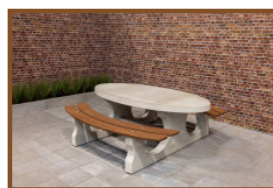

Specifications Bench DeLuxe Oval Natural Concrete

Product code	BB.DL.OV	Weight	550 kg
Colour	Natural concrete	Material seat	Bamboo
Dimensions (L x W x H)	185 x 70 x 50 cm	Number of seats	4
Seat height	50 cm		

Related products

PS.DL.OV

Our products are delivered from our factory in the Netherlands.