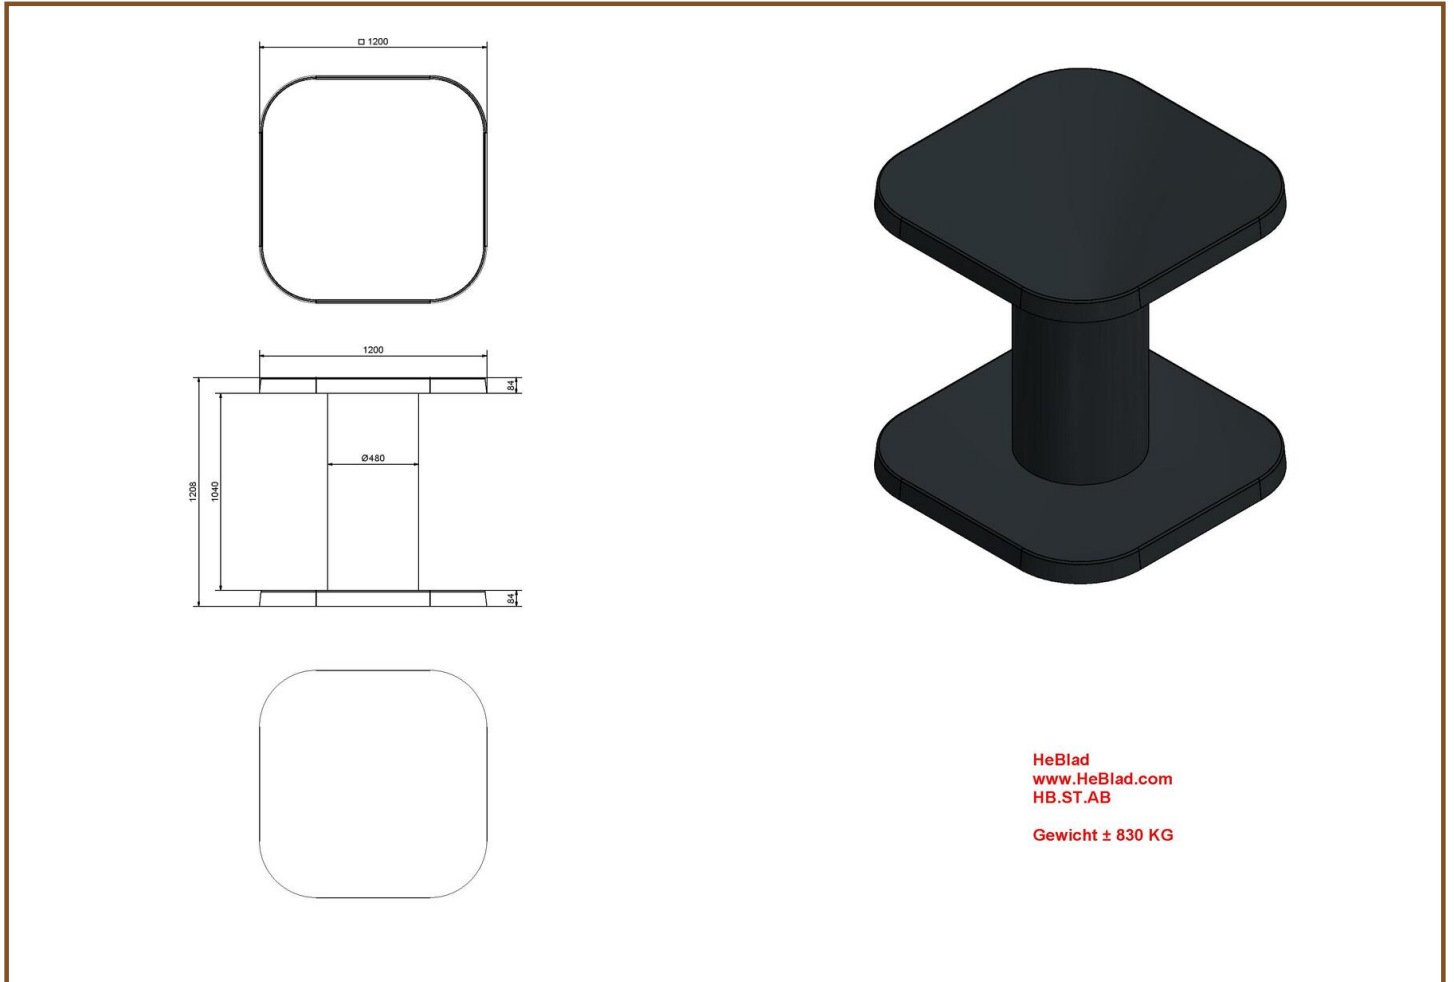

Our products are delivered from our factory in the Netherlands. 20 April 2024 - Prices subject to change

Specifications High Table Anthracite-Concrete

Product code	HB.ST.AB	Height tabletop	113 cm
Colour	Anthracite concrete	Tabletop thickness	8.4 cm
Dimensions (L x W x H)	120 x 120 x 113 cm	Weight	985 kg
Dimensions tabletop (L x W)	120 x 120 cm		