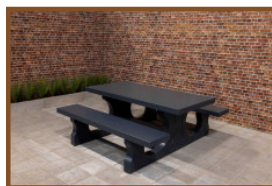

Specifications Bottom plate Picnic table Anthracite-Concrete

Product code	OP.PS.AB	Finishing surface	Anti-slip (window) profile
Colour	Anthracite concrete	lifting device	Concrete screw sleeve M16
Dimensions (L x W x H)	248 x 236 x 7,2 cm	preparation attachment	Holes for bolts M16
Weight	1000 kg		

Related products

PS.ST.A

Our products are delivered from our factory in the Netherlands.