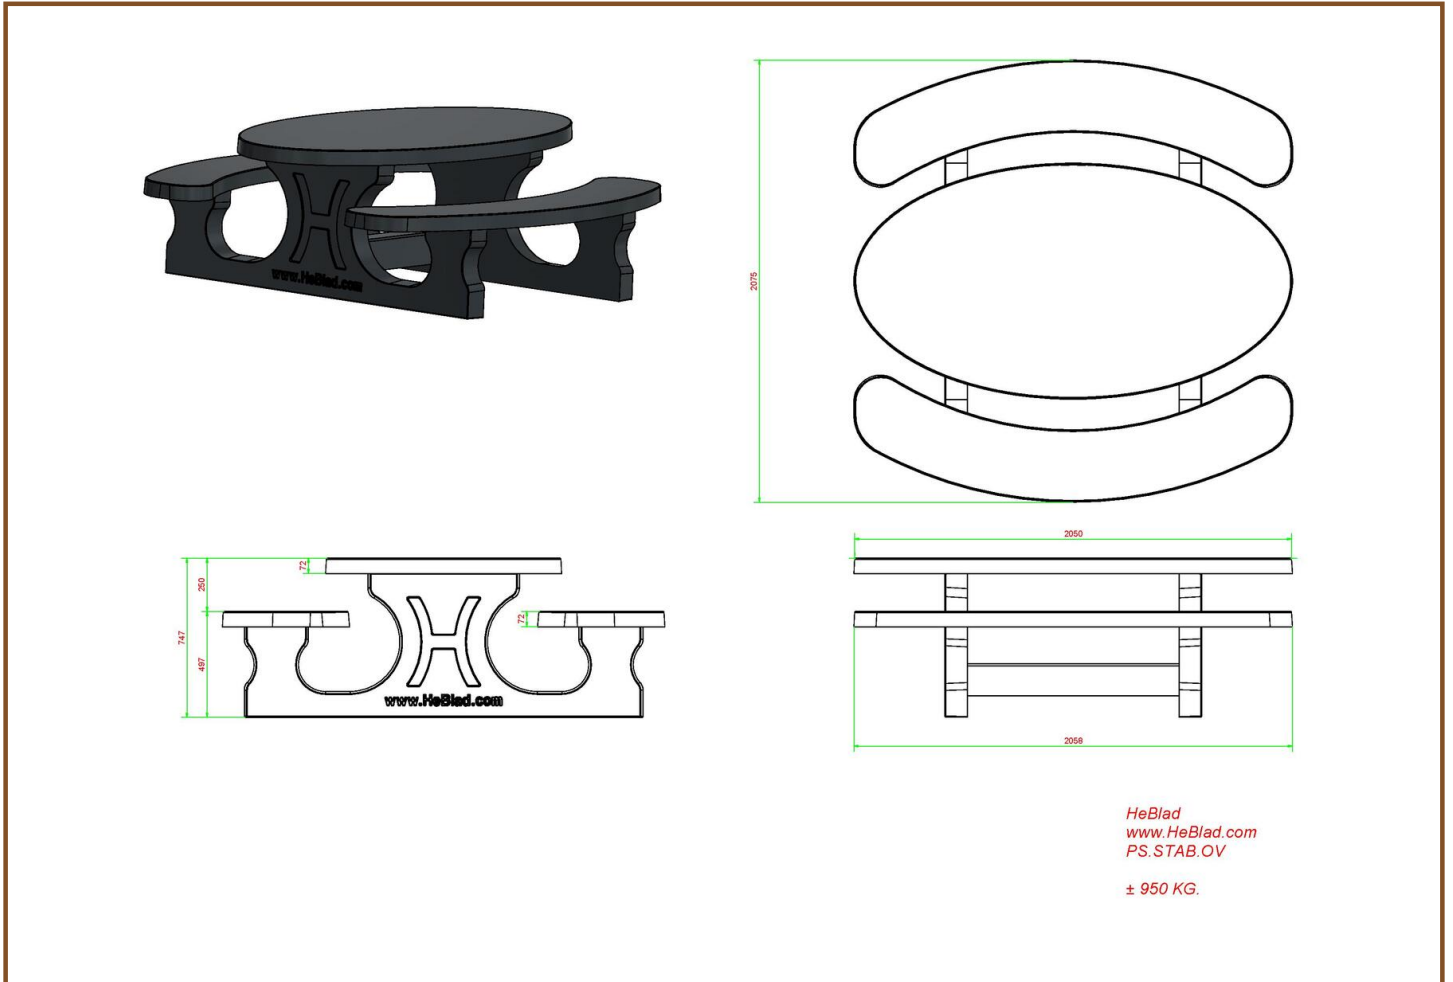

Our products are delivered from our factory in the Netherlands. 20 April 2024 - Prices subject to change

Specifications Picnic table Standard Oval Anthracite-Concrete

Product code	PS.STAB.OV	Tabletop thickness	7.2 cm
Colour	Anthracite concrete	Seat height	49.7 cm
Dimensions (L x W x H)	211 x 205 x 75 cm	Weight	950 kg
Dimensions tabletop (L x W)	205 x 110 cm	Material seat	Beton
Height tabletop	74.7 cm	Distance legs	110 cm (center to center)