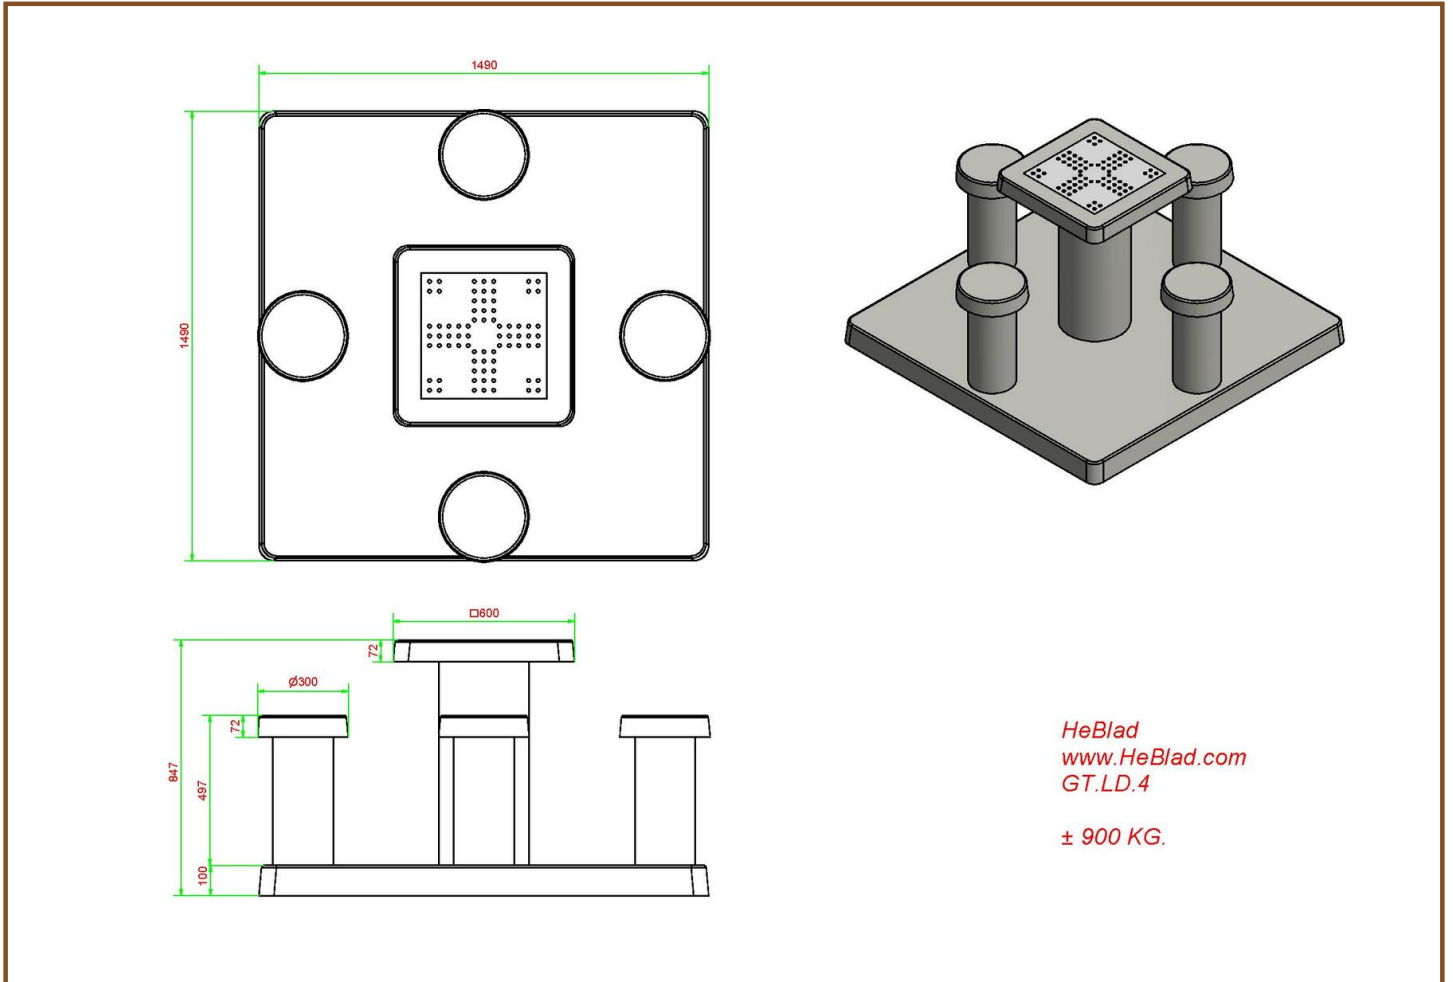

Specifications Ludo Game Table Naturel Concrete (4P)

Product code	GT.LD.4	Dimensions tabletop (L x W)	60 x 60 cm
Colour	Natural concrete	Tabletop thickness	7,2 cm
Dimensions (L X W)	149 x 149 cm	Weight	900 kg
Height tabletop	75 cm	Thickness bottom plate	10 cm
Seat height	50 cm		

Related products

Our products are delivered from our factory in the Netherlands.