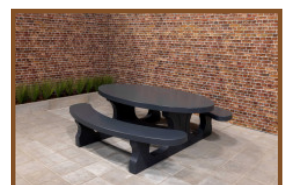

PS.STA.OV

Our products are delivered from our factory in the Netherlands.