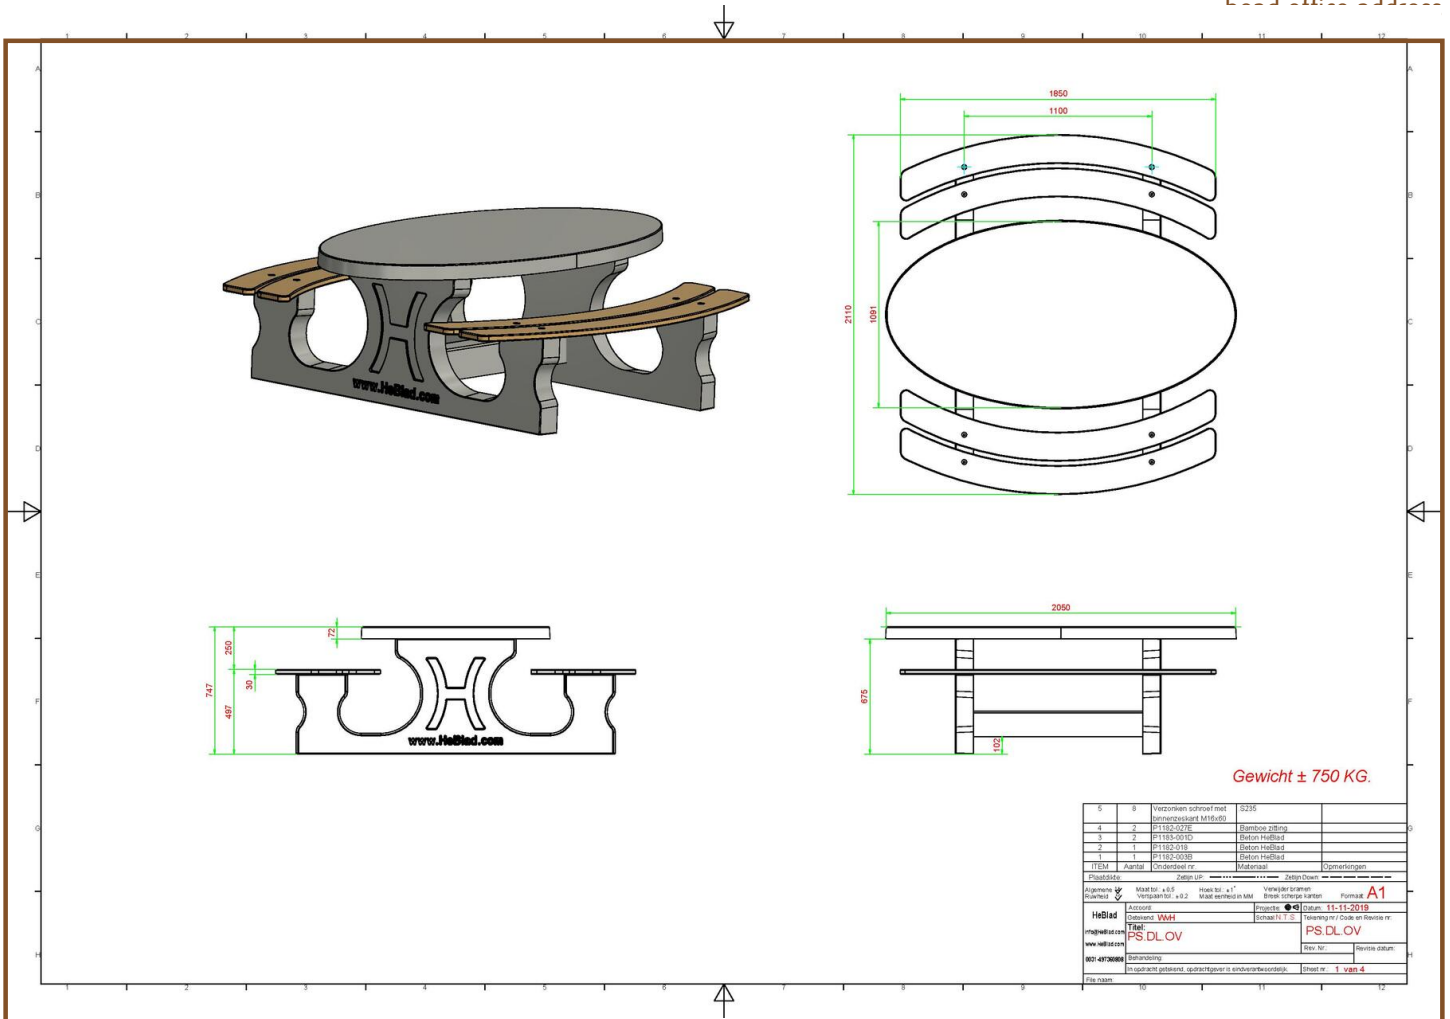

Specifications Picnic table DeLuxe Oval Natural Concrete

Product code	PS.DL.OV	Tabletop thickness	7.2 cm
Colour	Natural concrete	Seat height	49.7 cm
Dimensions (L x W x H)	211 x 205 x 75 cm	Weight	750 kg
Dimensions tabletop (L x W)	205 x 110 cm	Material seat	Bamboo
Height tabletop	74.7 cm	Distance legs	110 cm (center to center)

Related products

Our products are delivered from our factory in the Netherlands.