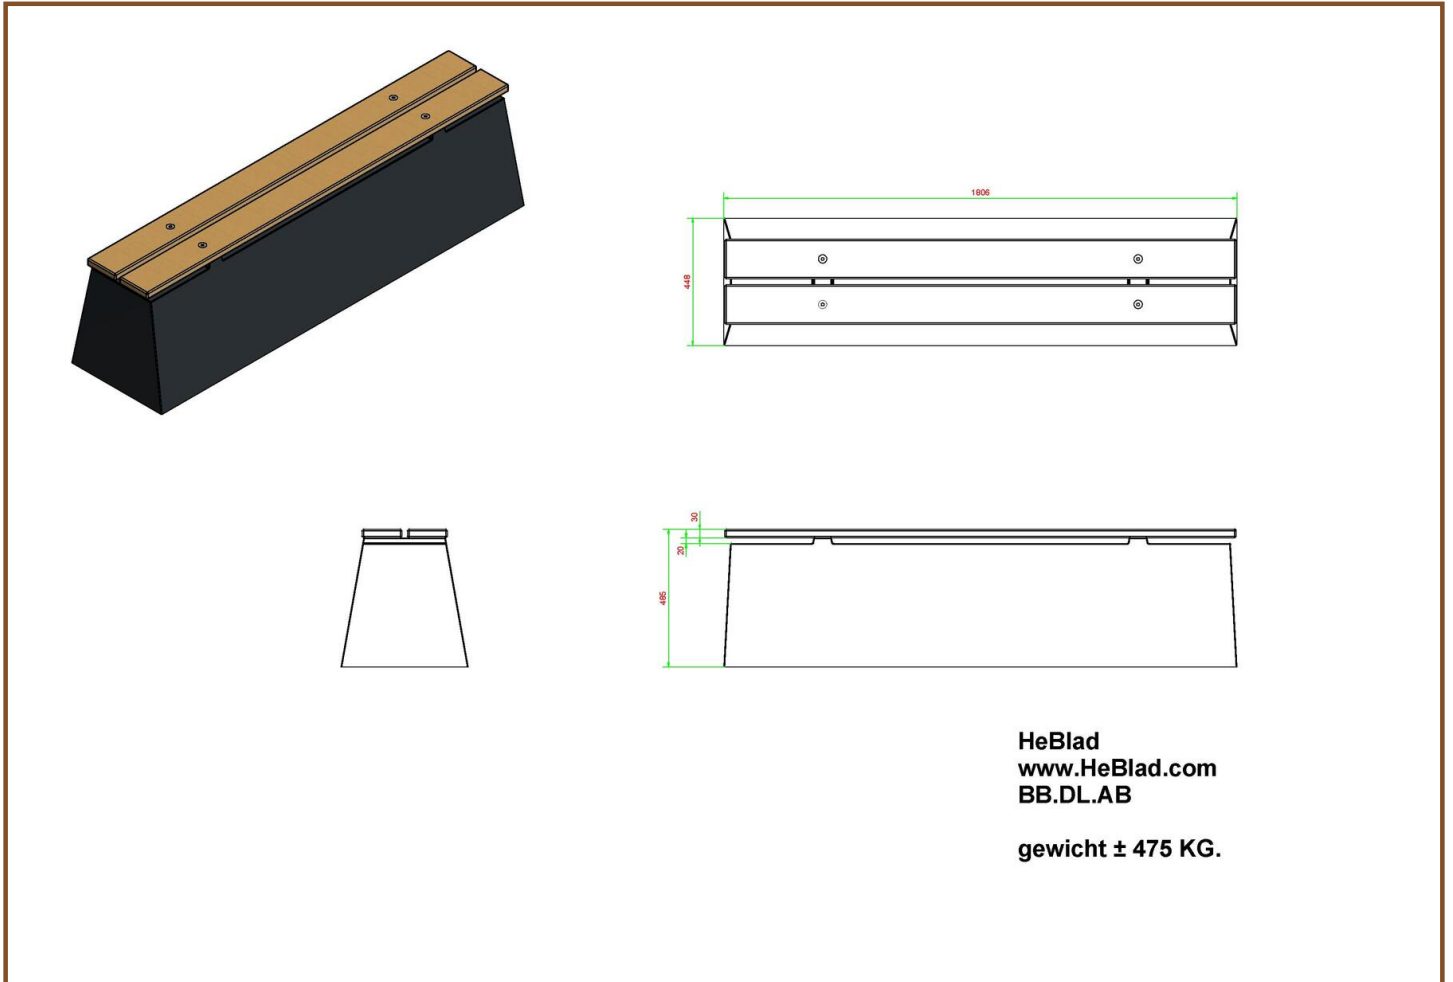

Our products are delivered from our factory in the Netherlands. 20 April 2024 - Prices subject to change

Specifications Bench DeLuxe Anthracite-Concrete

Product code	BB.DL.AB	Weight	475 kg
Colour	Anthracite concrete	Material seat	Bamboo
Dimensions (L x W x H)	180 x 45 x 50 cm	Number of seats	4
Seat height	50 cm		