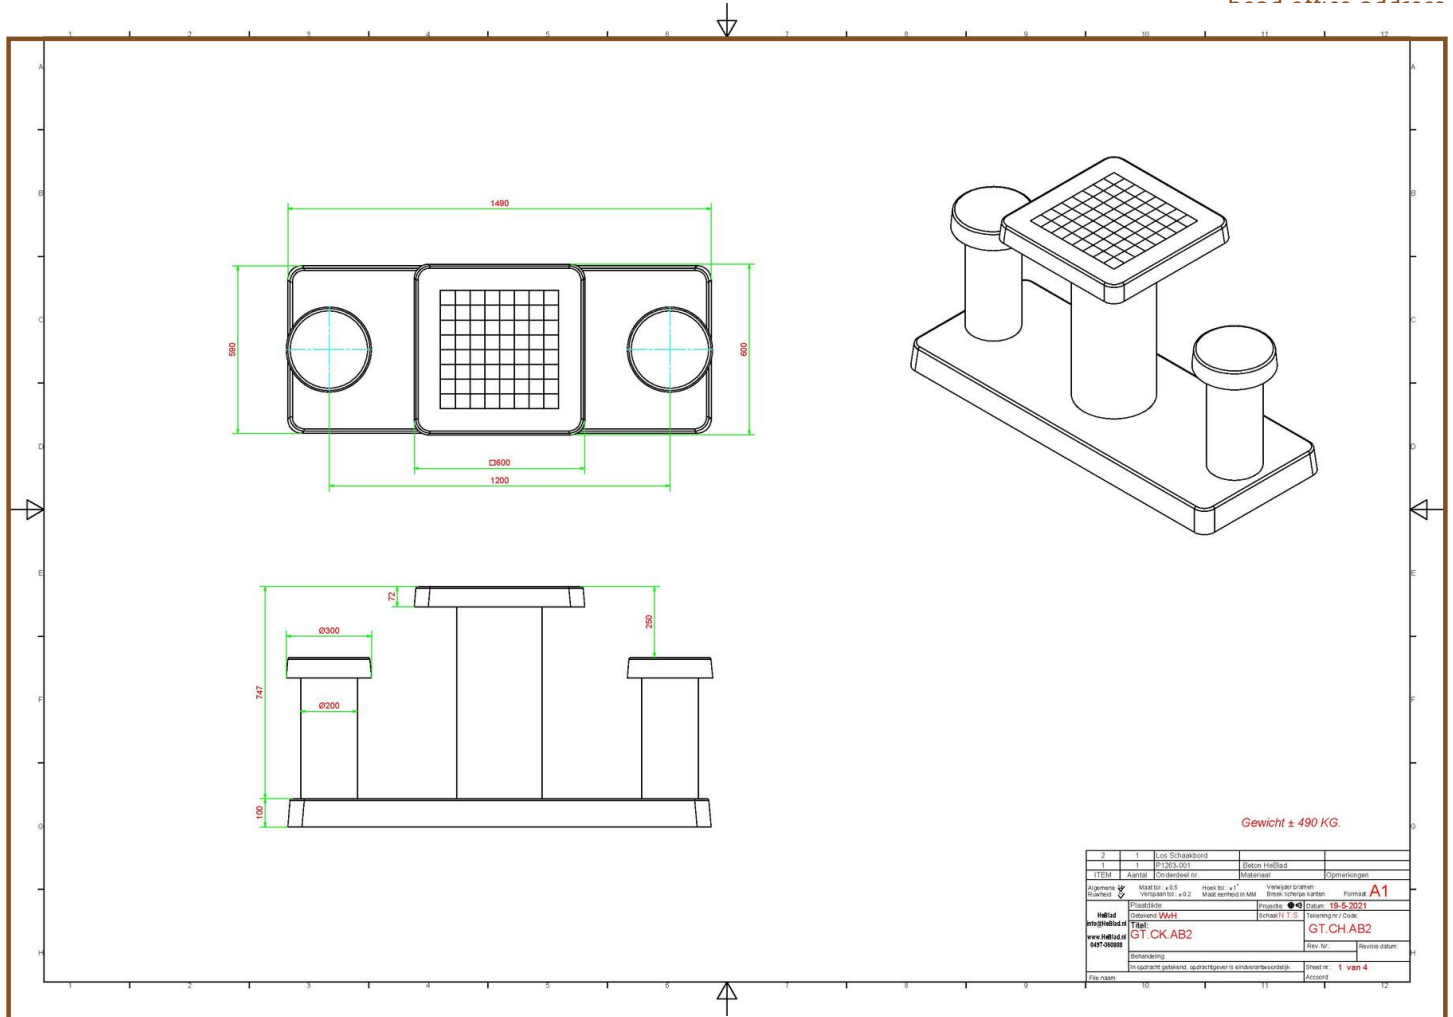

Specifications Chess Table Anthracite-Concrete (2P)

Product code	GT.CH.AB2	Dimensions tabletop	60 x 60 cm
Colour	Anthracite concrete	Tabletop thickness	10 cm
Dimensions (L X W)	149 x 59 cm	Weight	425 kg
Height tabletop	75 cm	Thickness bottom plate	10 cm
Seat height	50 cm		

Related products

Our products are delivered from our factory in the Netherlands.