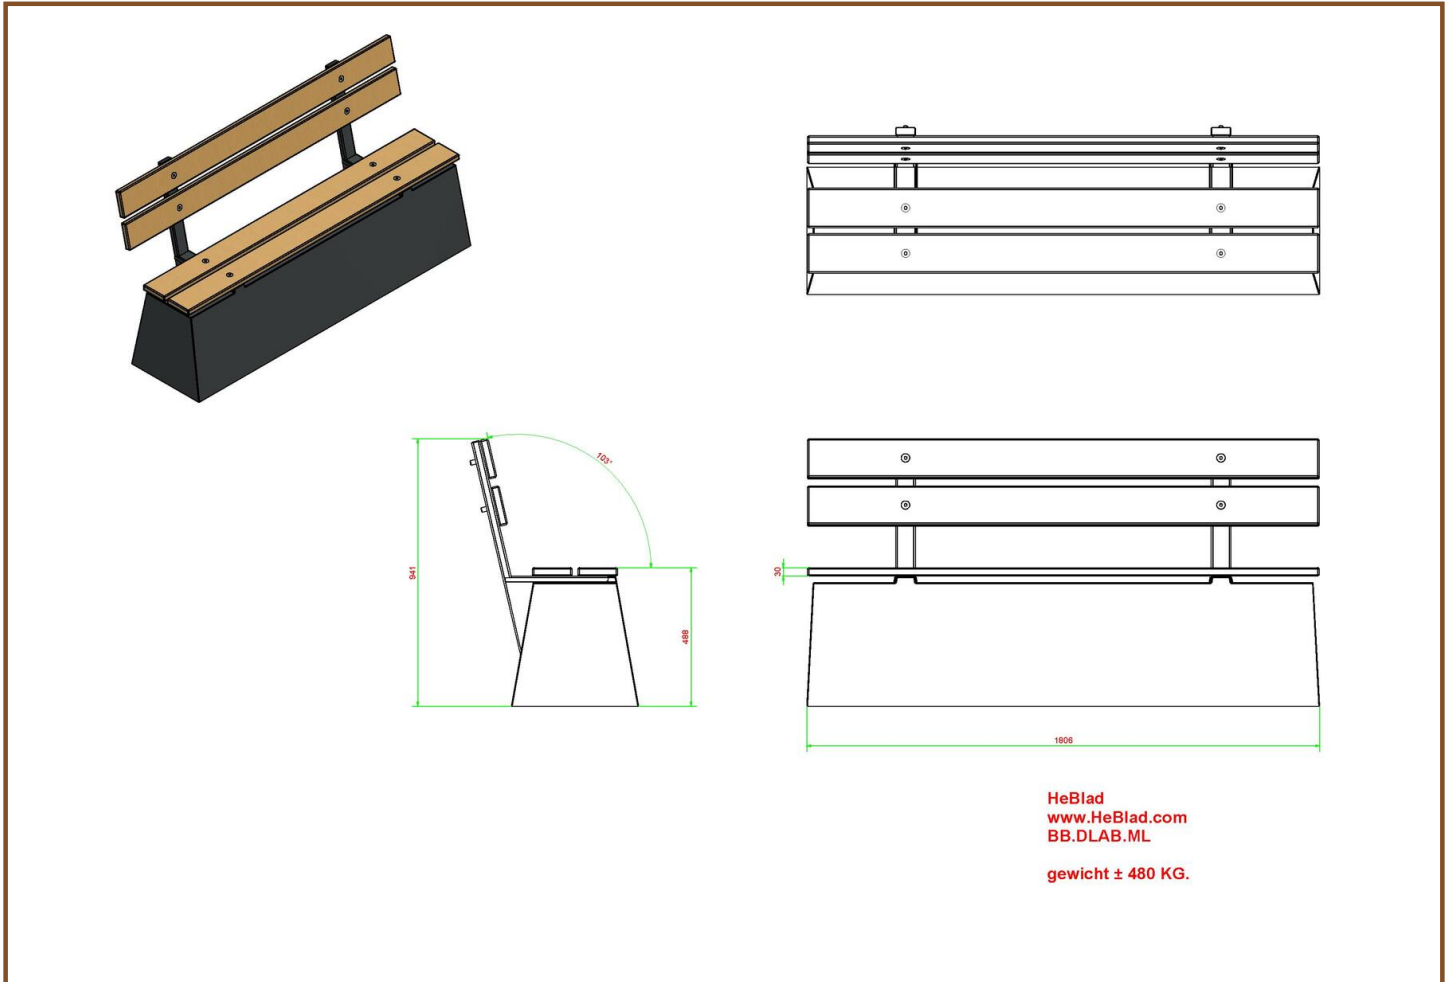

Specifications Bench DeLuxe with backrest Anthracite-Concrete

Product code	BB.DLAB.ML	Seating corner	103 degrees
Colour	Anthracite concrete	Weight	480 kg
Dimensions (L X W)	180 x 45 cm	Material seat	Bamboo
Seat height	50 cm	Number of seats	4

Related products

Our products are delivered from our factory in the Netherlands.