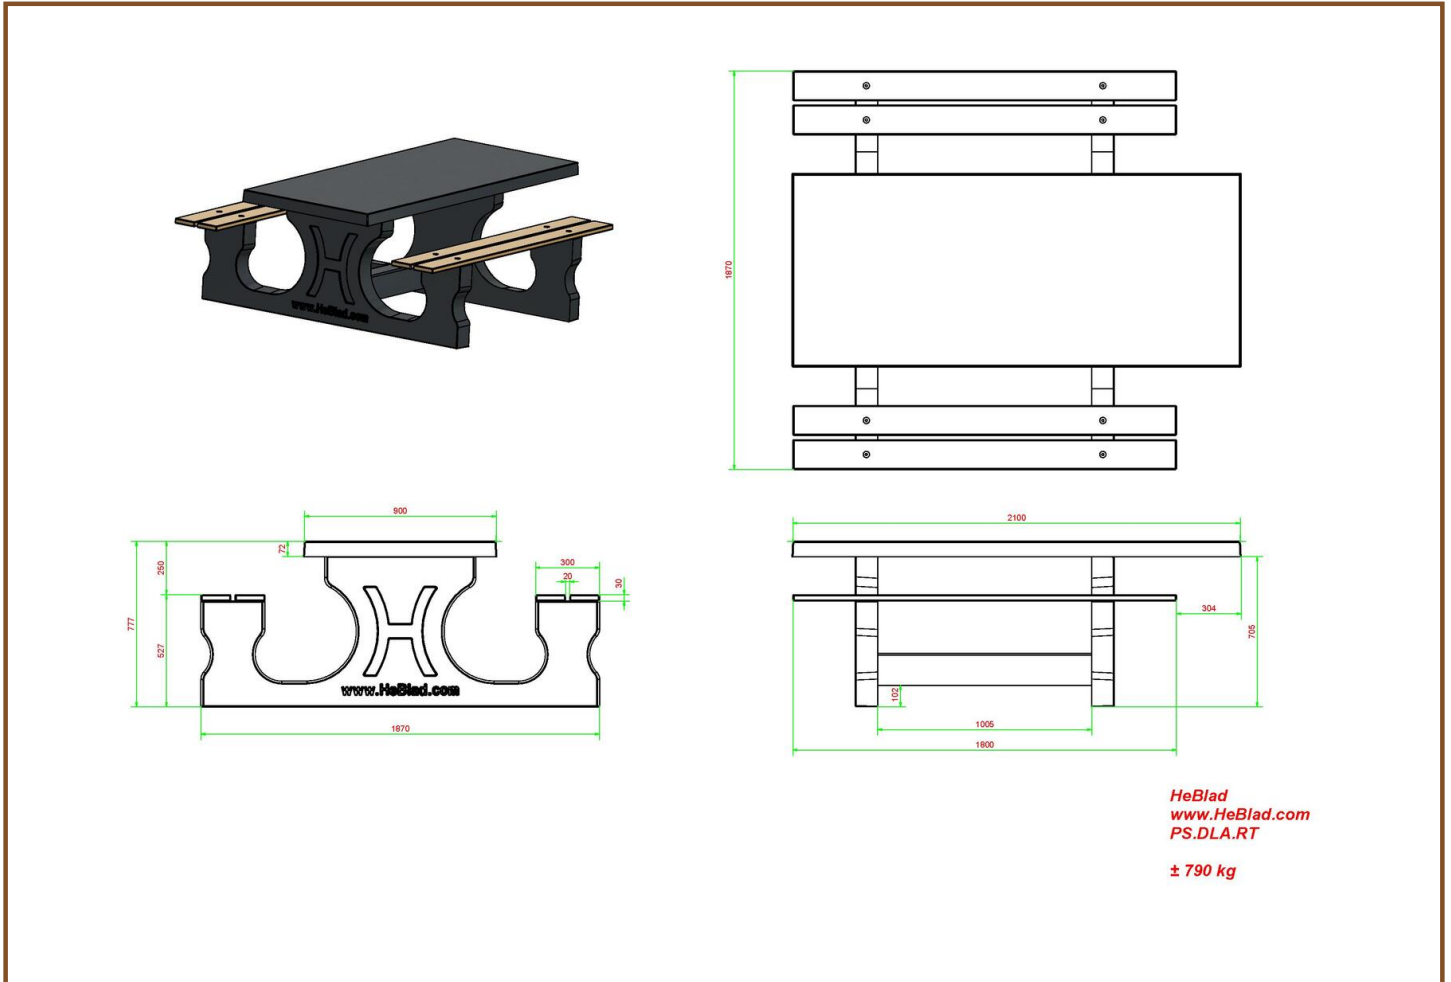

Specifications Concrete Picnic table DeLuxe Anthracite Wheelchair accessible

Product code	PS.DLA.RT	Tabletop thickness	7.2 cm
Colour	Anthracite lacquered, RAL 7002	Seat height	52.7 cm
Dimensions (L x W x H)	210 x 187 x 78 cm	Weight	790 kg
Dimensions tabletop (L x W)	210 x 90 cm	Material seat	Bamboo
Height tabletop	77.7 cm	Distance legs	111 cm (center to center)

Related products

Our products are delivered from our factory in the Netherlands.