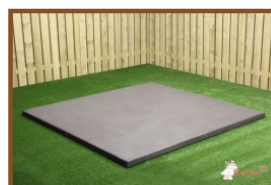

Specifications Concrete Picnic table Standard Anthracite

Product code	PS.ST.A	Tabletop thickness	7.2 cm
Colour	Anthracite lacquered, RAL 7016	Seat height	49.7 cm
Dimensions (L x W x H)	180 x 192 x 75 cm	Weight	905 kg
Dimensions tabletop (L x W)	180 x 90 cm	Material seat	Beton
Height tabletop	74.7 cm	Distance legs	111 cm (center to center)

Related products

OP.PS.AB

Our products are delivered from our factory in the Netherlands.