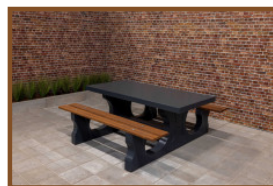

Specifications Concrete Picnic table Standard Anthracite

Product code	PS.ST.A	Tabletop thickness	7.2 cm
Colour	Anthracite lacquered, RAL 7016	Seat height	49.7 cm
Dimensions (L x W x H)	180 x 192 x 75 cm	Weight	905 kg
Dimensions tabletop (L x W)	180 x 90 cm	Material seat	Beton
Height tabletop	74.7 cm	Distance legs	111 cm (center to center)

Related products

PS.DL.A

Our products are delivered from our factory in the Netherlands.