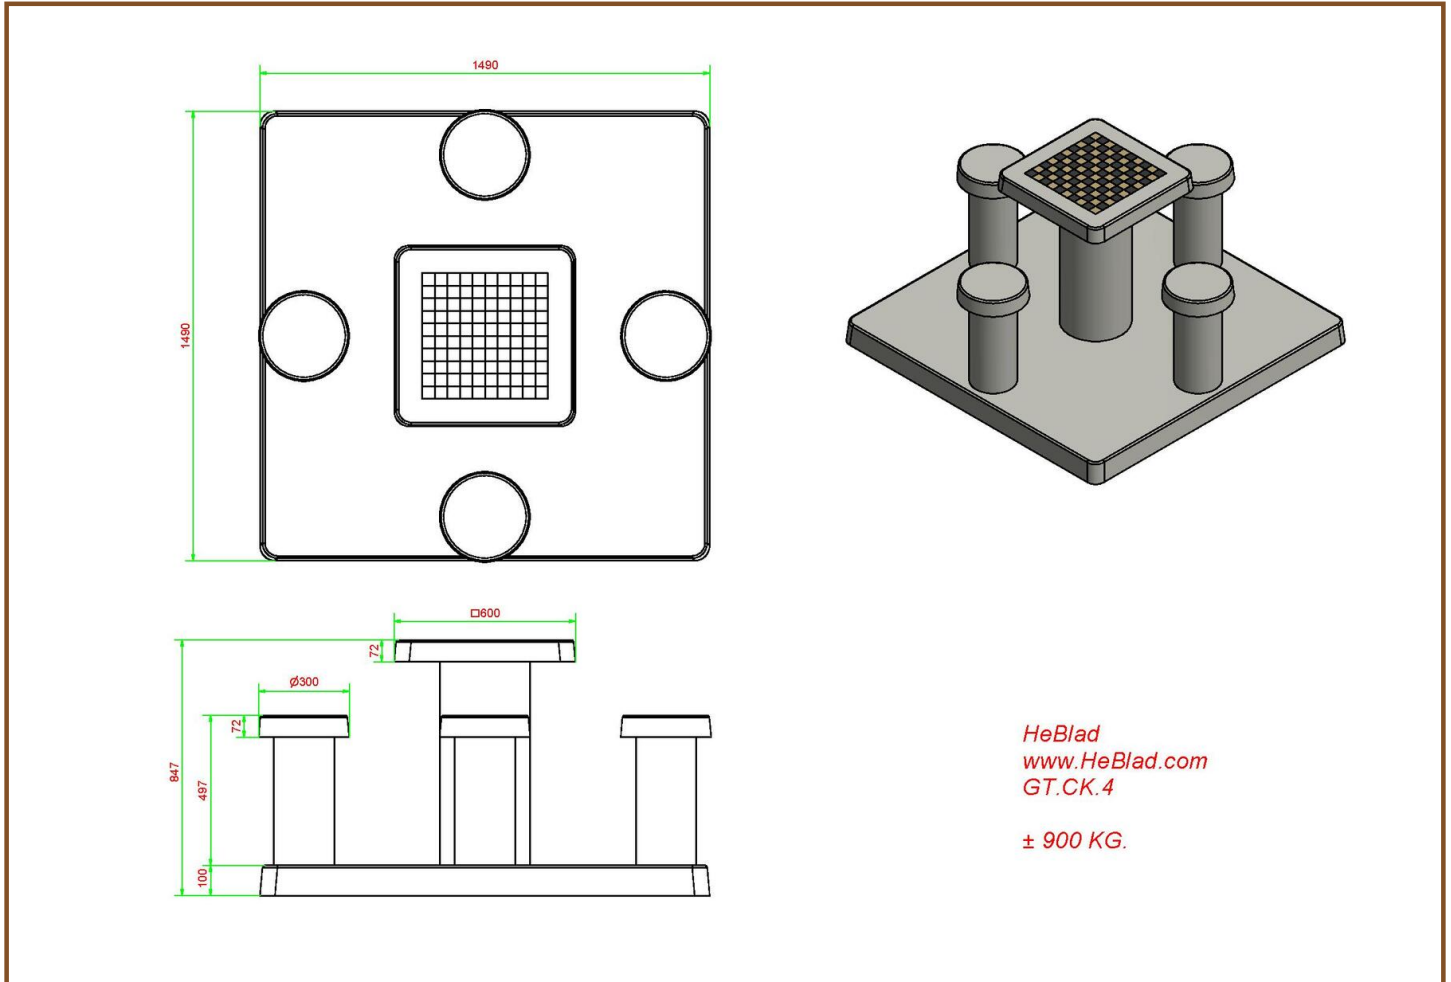

Specifications Checkers/Drafts Table Natural Concrete (4P)

Product code	GT.CK.4	Dimensions tabletop	60 x 60 cm
Colour	Natural concrete	Tabletop thickness	7,2 cm
Dimensions (L X W)	149 x 149 cm	Weight	750 kg
Height tabletop	75 cm	Thickness bottom plate	10 cm
Seat height	50 cm		

Related products

Our products are delivered from our factory in the Netherlands.