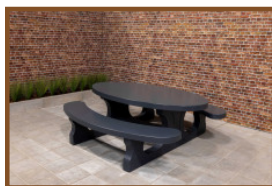

Specifications Concrete Bench DeLuxe Oval Anthracite

Product code	BB.DLA.OV	Weight	550 kg
Colour	Anthracite lacquered, RAL 7001	Material seat	Bamboo
Dimensions (L x W x H)	185 x 70 x 50 cm	Number of seats	4
Seat height	50 cm		

Related products

PS.STA.OV

Our products are delivered from our factory in the Netherlands.