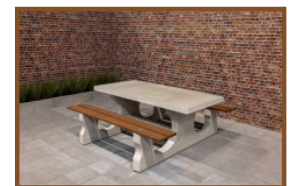

PS.DL

Our products are delivered from our factory in the Netherlands.