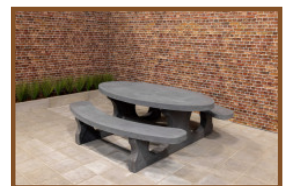

PS.STAB.OV

Our products are delivered from our factory in the Netherlands.