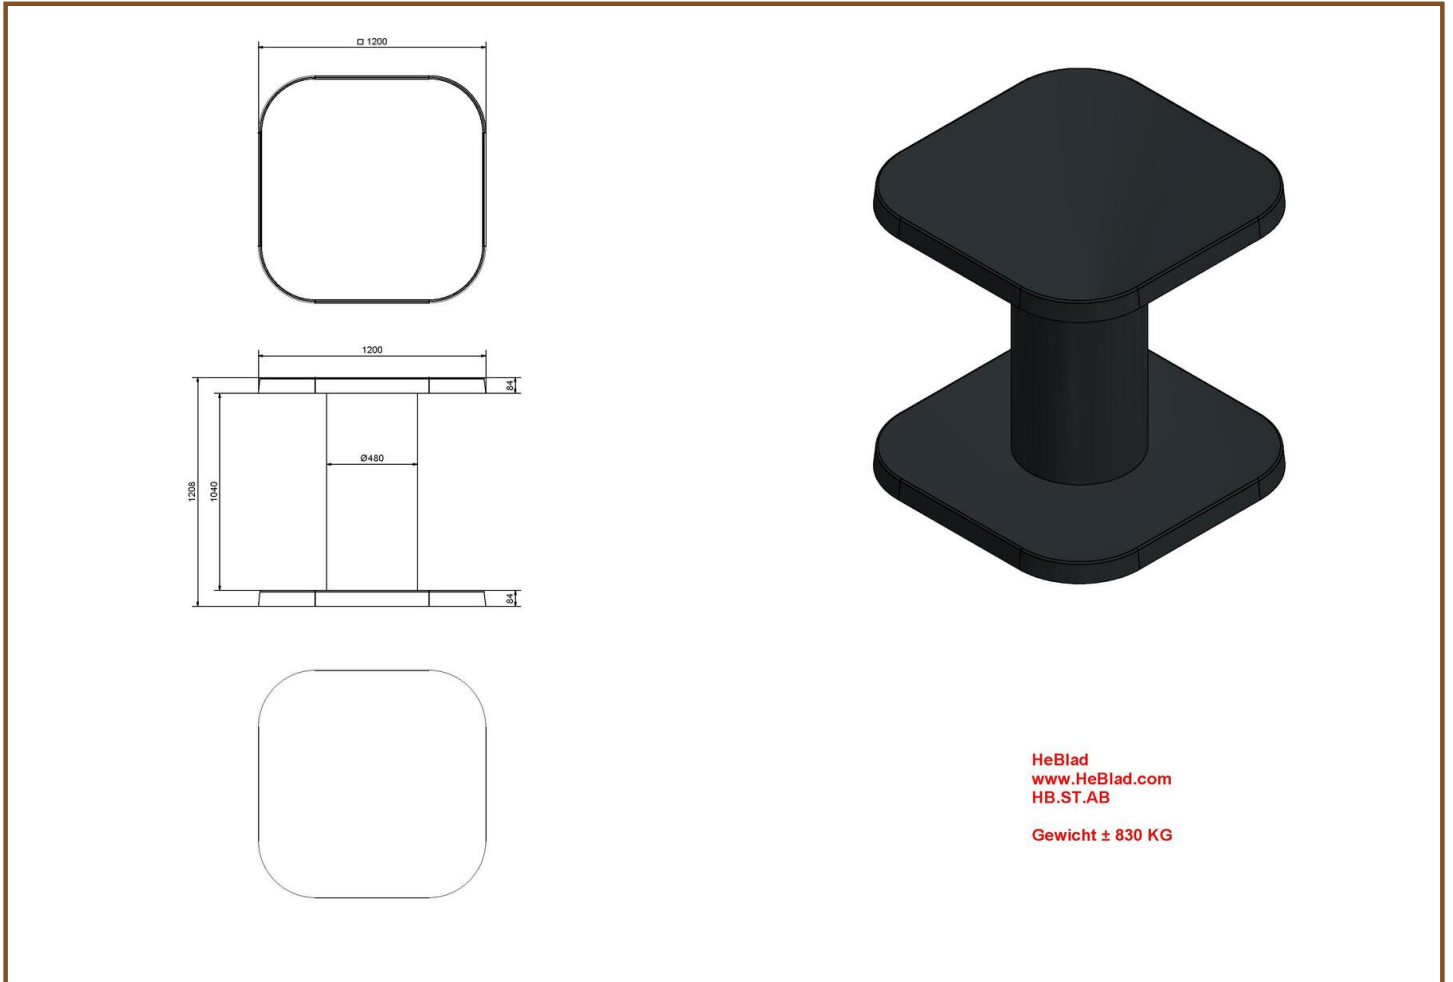

Our products are delivered from our factory in the Netherlands. 18 April 2024 - Prices subject to change

Specifications High Table Anthracite-Concrete

Product code	HB.ST.AB	Height tabletop	113 cm
Colour	Anthracite concrete	Tabletop thickness	8.4 cm
Dimensions (L x W x H)	120 x 120 x 113 cm	Weight	985 kg
Dimensions tabletop (L x W)	120 x 120 cm		