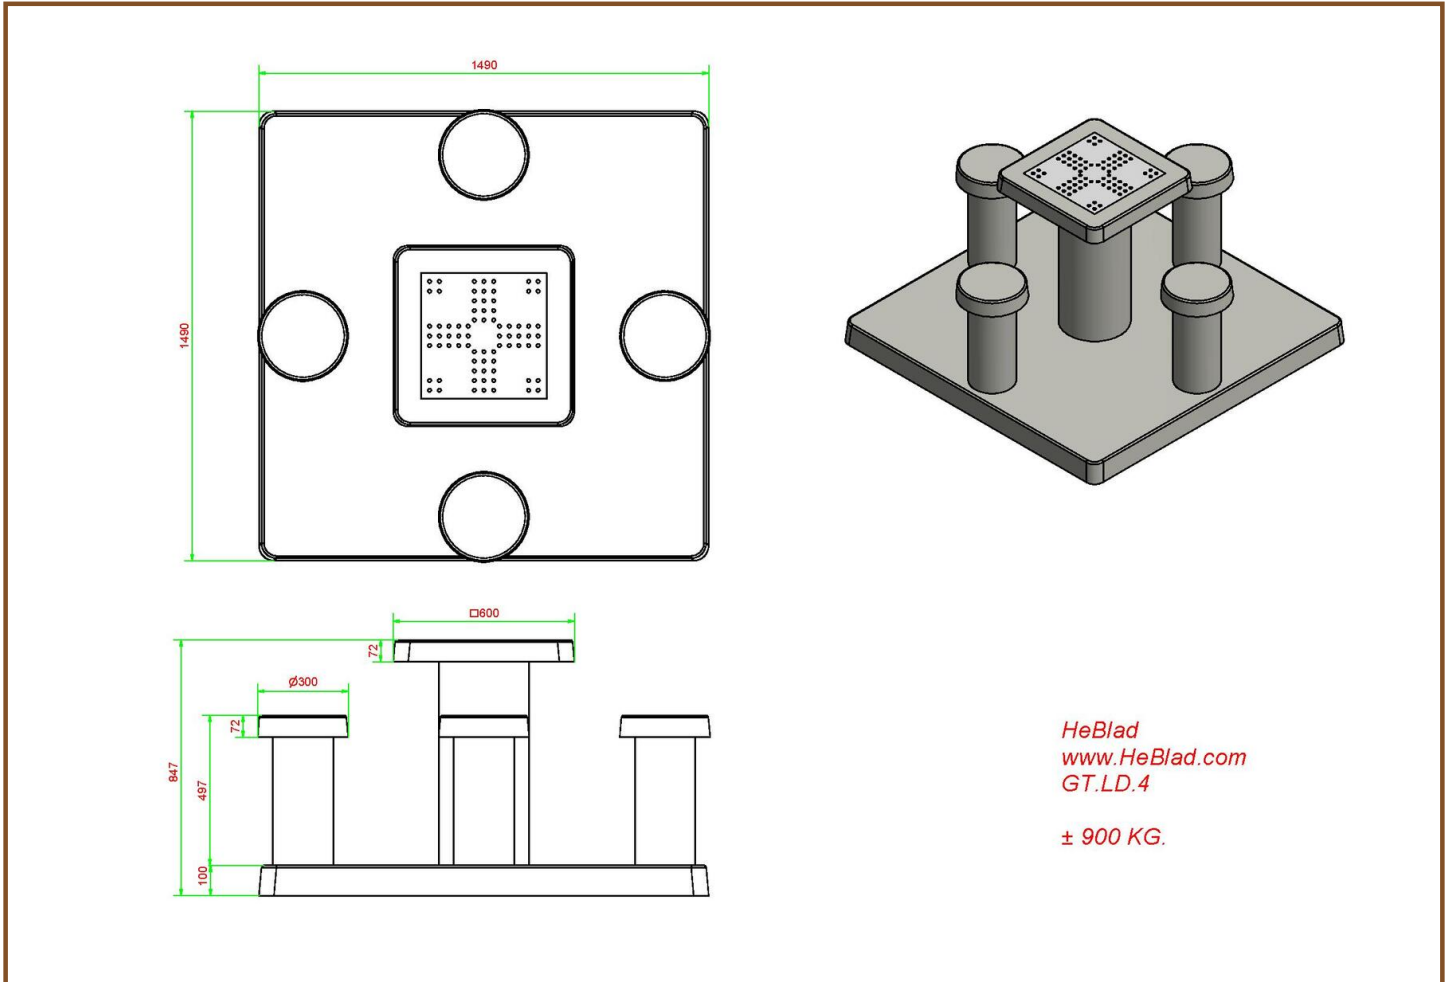

Specifications Ludo Game Table Naturel Concrete (4P)

Product code	GT.LD.4	Dimensions tabletop (L x W)	60 x 60 cm
Colour	Natural concrete	Tabletop thickness	7,2 cm
Dimensions (L X W)	149 x 149 cm	Weight	900 kg
Height tabletop	75 cm	Thickness bottom plate	10 cm
Seat height	50 cm		

Related products

Our products are delivered from our factory in the Netherlands.