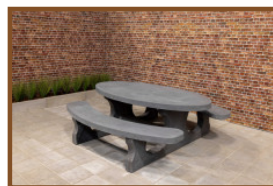

PS.STAB.OV