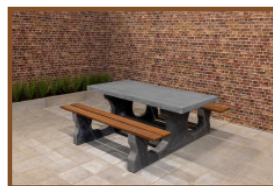

Specifications Picnic table Standard Anthracite-Concrete

Product code	PS.ST.AB	Tabletop thickness	7.2 cm
Colour	Anthracite concrete	Seat height	49.7 cm
Dimensions (L x W x H)	180 x 192 x 75 cm	Weight	905 kg
Dimensions tabletop (L x W)	180 x 90 cm	Material seat	Beton
Height tabletop	74.7 cm	Distance legs	111 cm (center to center)

Related products

PS.DLAB

Our products are delivered from our factory in the Netherlands.