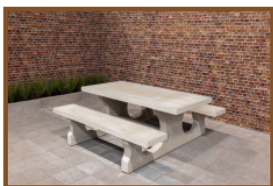

Related products

PS.ST