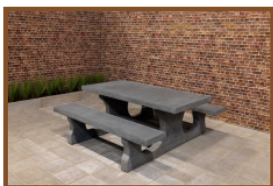

Related products

PS.ST.AB