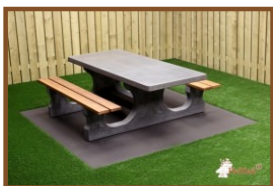

Related products

PS.DLAB.RT