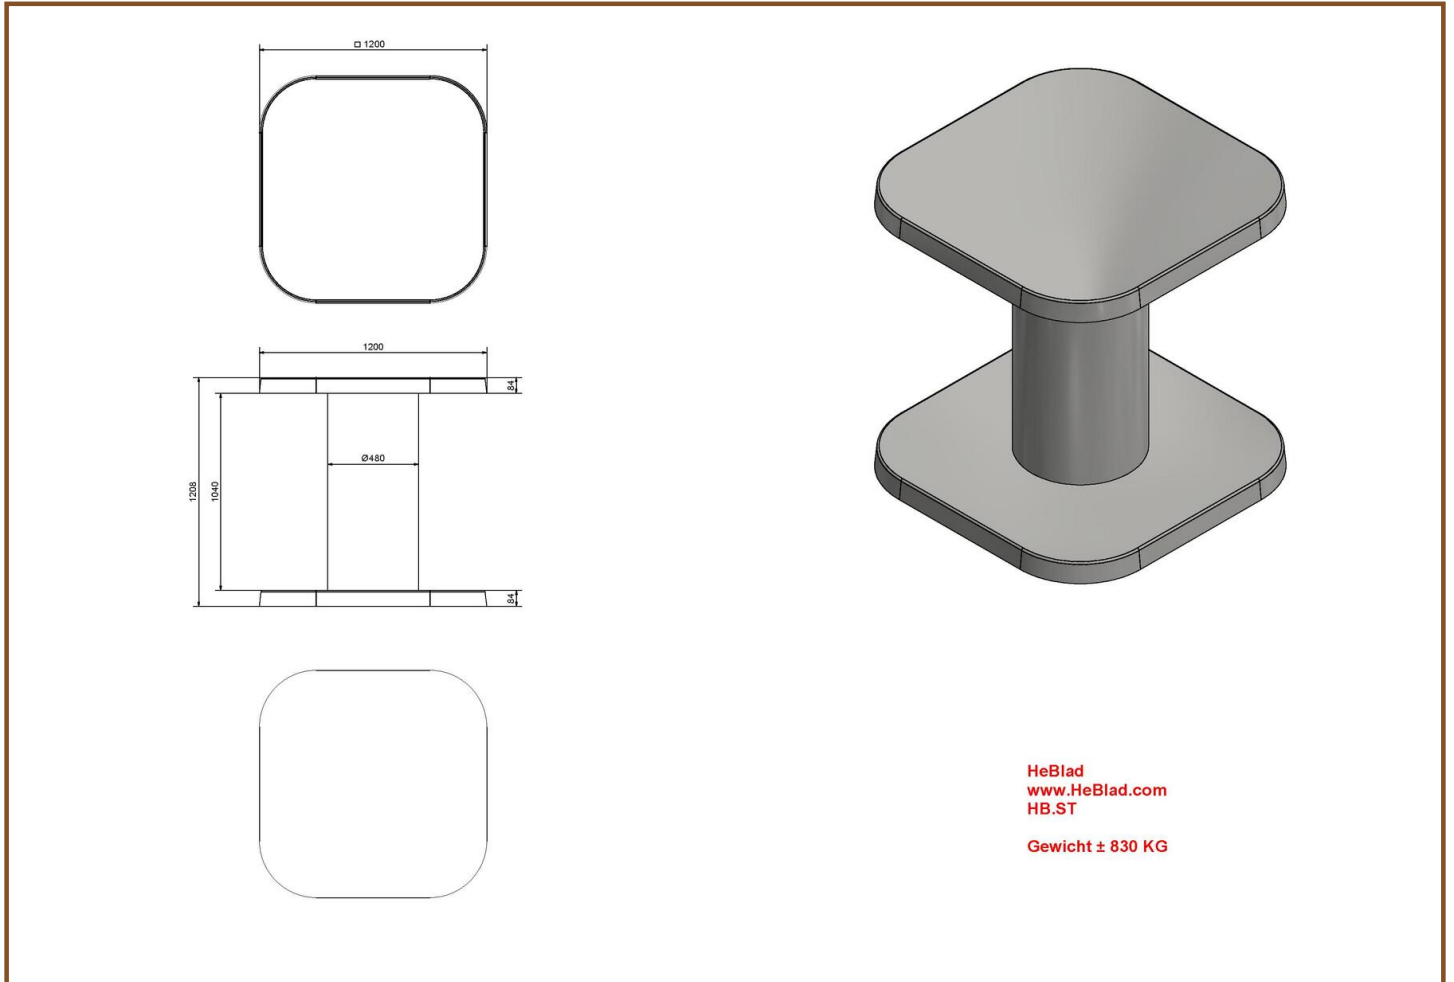

Specifications High Table Natural Concrete

Product code	HB.ST	Height tabletop	113 cm
Colour	Natural concrete	Tabletop thickness	8.4 cm
Dimensions (L x W x H)	120 x 120 x 113 cm	Weight	985 kg
Dimensions tabletop (L x W)	120 x 120 cm		

Related products

Our products are delivered from our factory in the Netherlands.