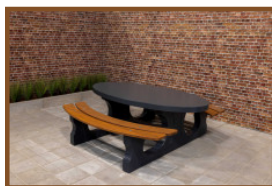

Specifications Bench standard oval anthracite

Product code	BB.STA.OV	Weight	610 kg
Colour	Anthracite	Material seat	Beton
Dimensions (L x W x H)	185 x 70 x 50 cm	Number of seats	4
Seat height	49.7 cm		

Related products

PS.DLA.OV

Our products are delivered from our factory in the Netherlands.