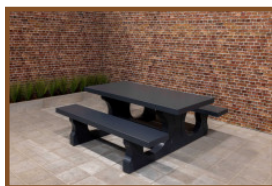

Specifications Picnic table Standard Anthracite-Concrete

Product code	PS.ST.AB	Tabletop thickness	7.2 cm
Colour	Anthracite concrete	Seat height	49.7 cm
Dimensions (L x W x H)	180 x 192 x 75 cm	Weight	905 kg
Dimensions tabletop (L x W)	180 x 90 cm	Material seat	Beton
Height tabletop	74.7 cm	Distance legs	111 cm (center to center)

Related products

PS.ST.A

Our products are delivered from our factory in the Netherlands.