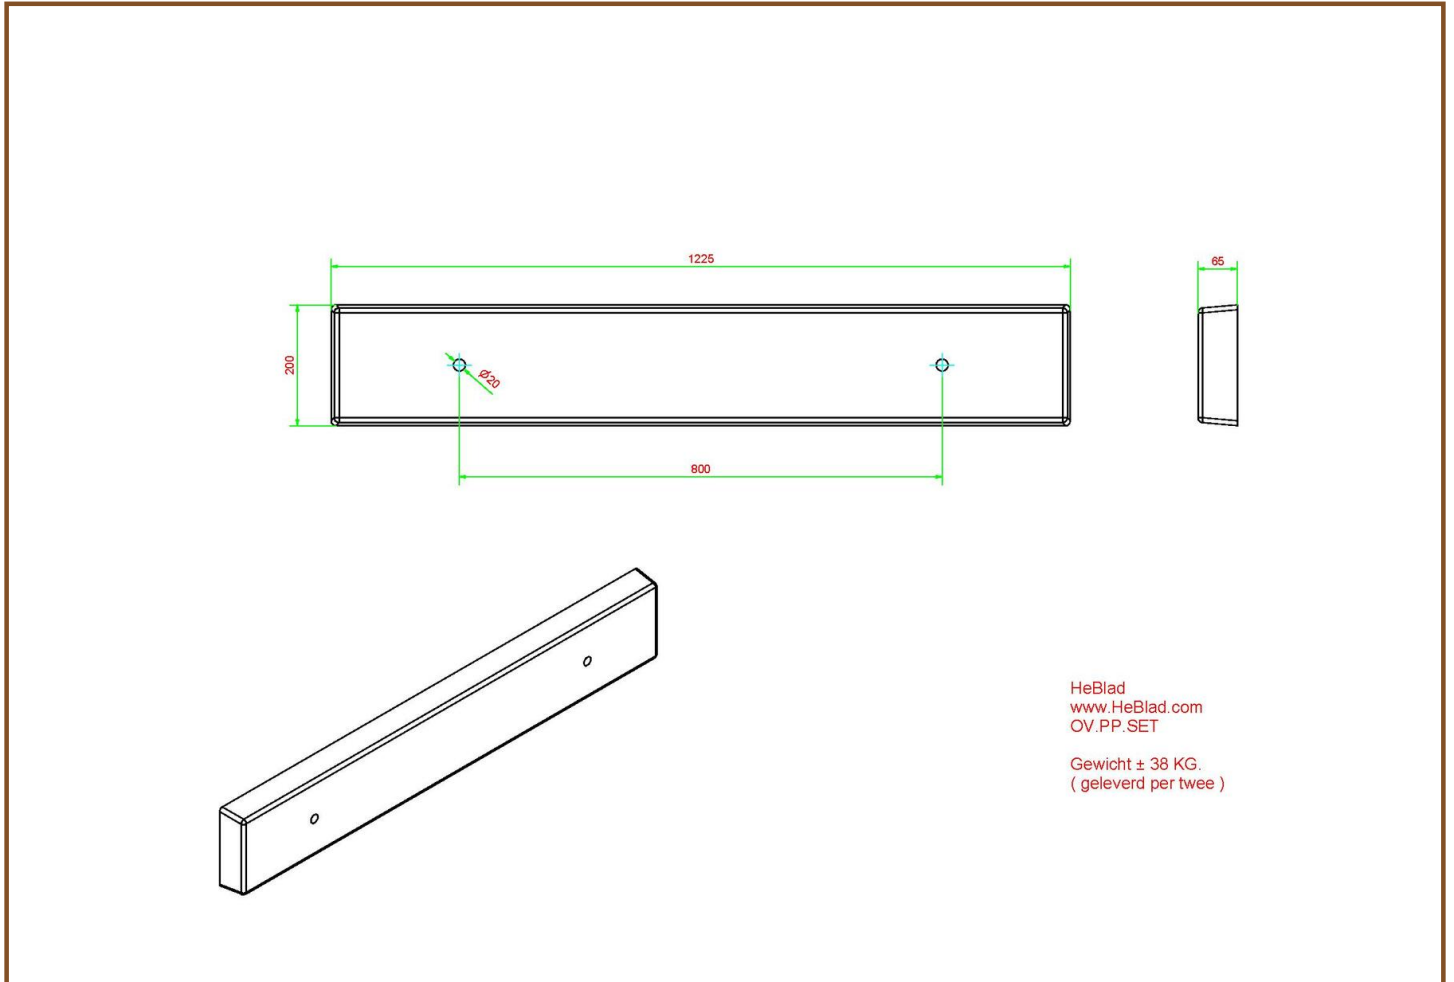

Specifications A set of support blocks for different tables

Product code	OV.PP.SET
Weight	38 kg

Our products are delivered from our factory in the Netherlands.