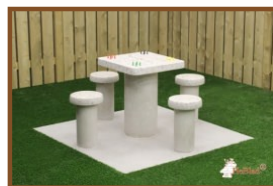

Our products are delivered from our factory in the Netherlands. 18 April 2024 - Prices subject to change

Specifications Set of kickers with scoreboard

Product code HB.FBSC.set

Related products

HB.FB.A

PP.AR.GR