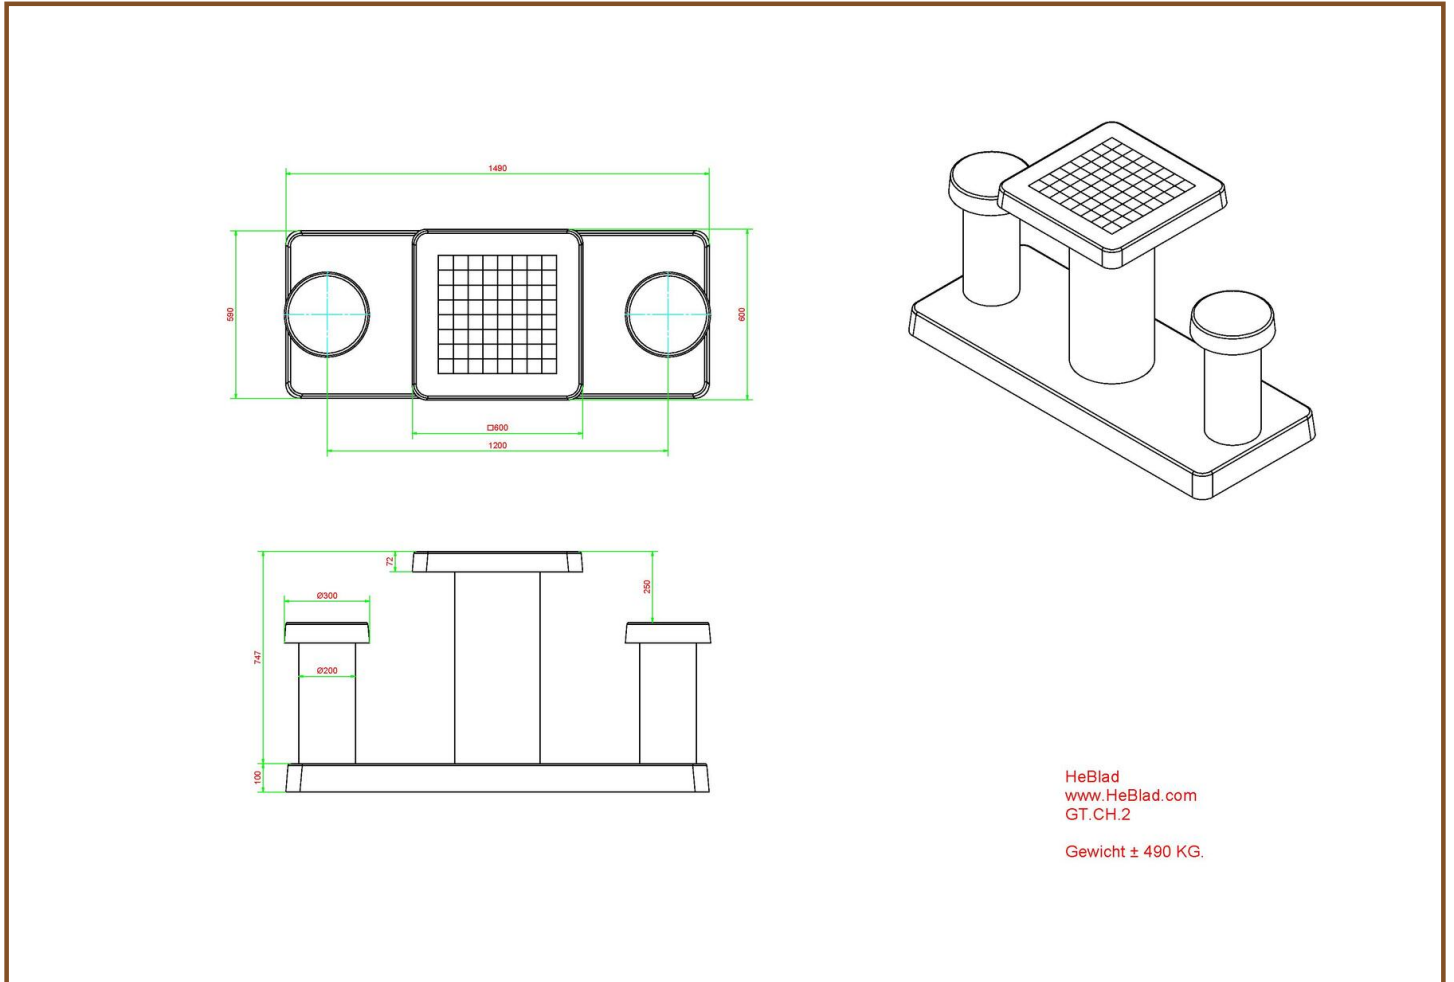

Specifications Chess Table Natural Concrete (2P)

Product code	GT.CH.2	Dimensions tabletop	60 x 60 cm
Colour	Natural concrete	Tabletop thickness	7,2 cm
Dimensions (L X W)	149 x 59 cm	Weight	425 kg
Height tabletop	75 cm	Thickness bottom plate	10 cm
Seat height	50 cm		

Related products

Our products are delivered from our factory in the Netherlands.