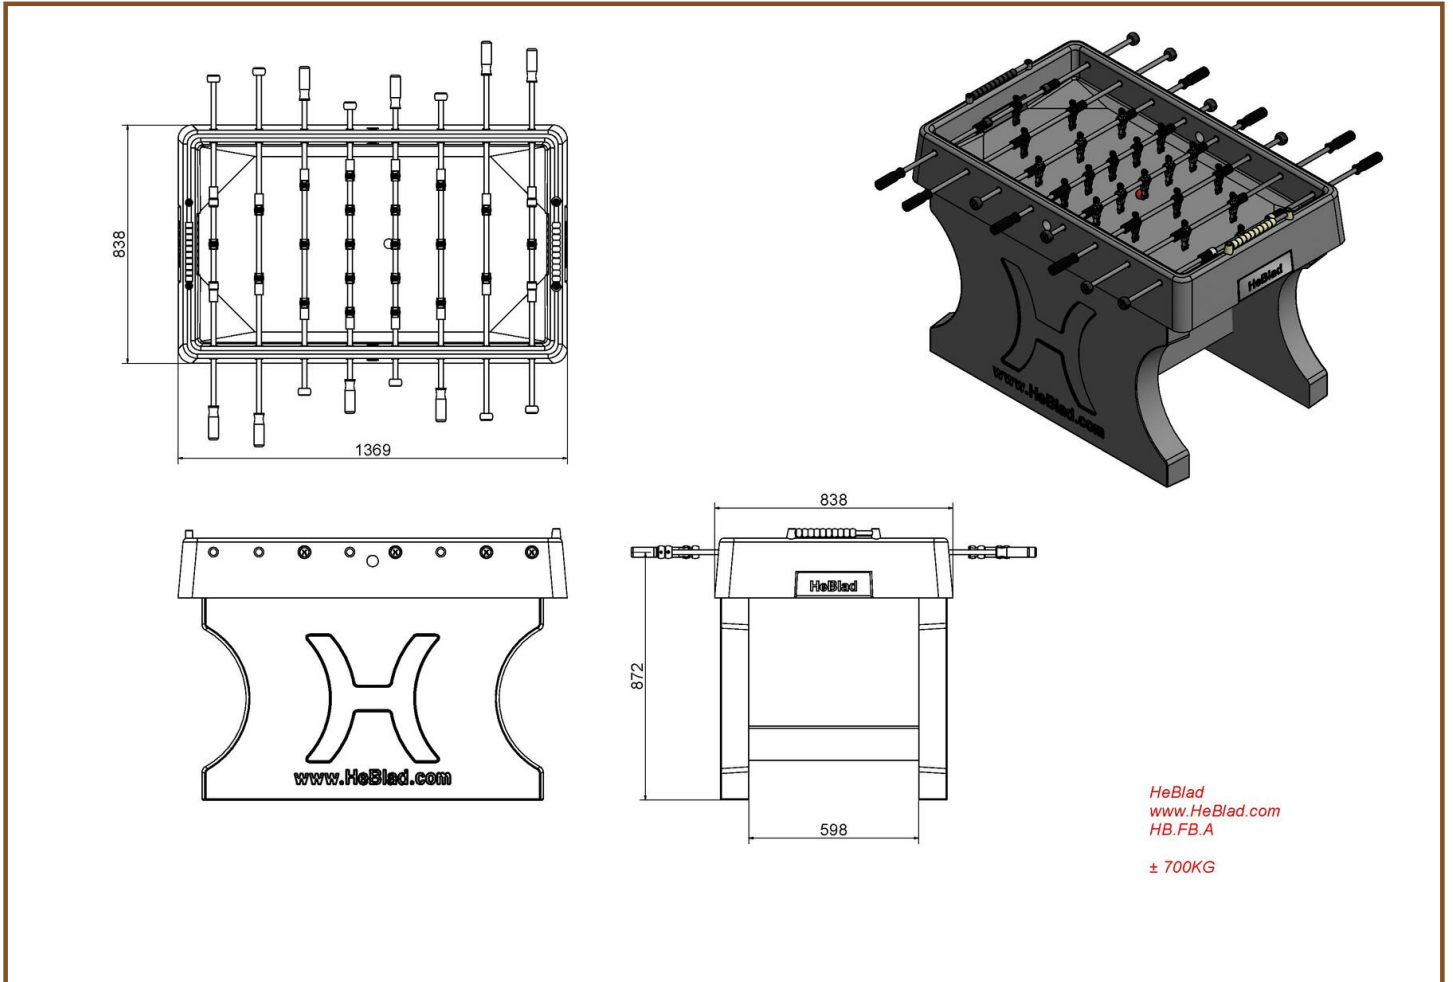

Specifications Concrete Table Football Table

Product code	HB.FB.A	Dimension playing surface (L x W)	137 x 84 cm
Colour	Anthracite lacquered, RAL 70	Weight	700 kg
Dimensions (L x W x H)	137 x 134 x 95 cm		

Related products

Our products are delivered from our factory in the Netherlands.