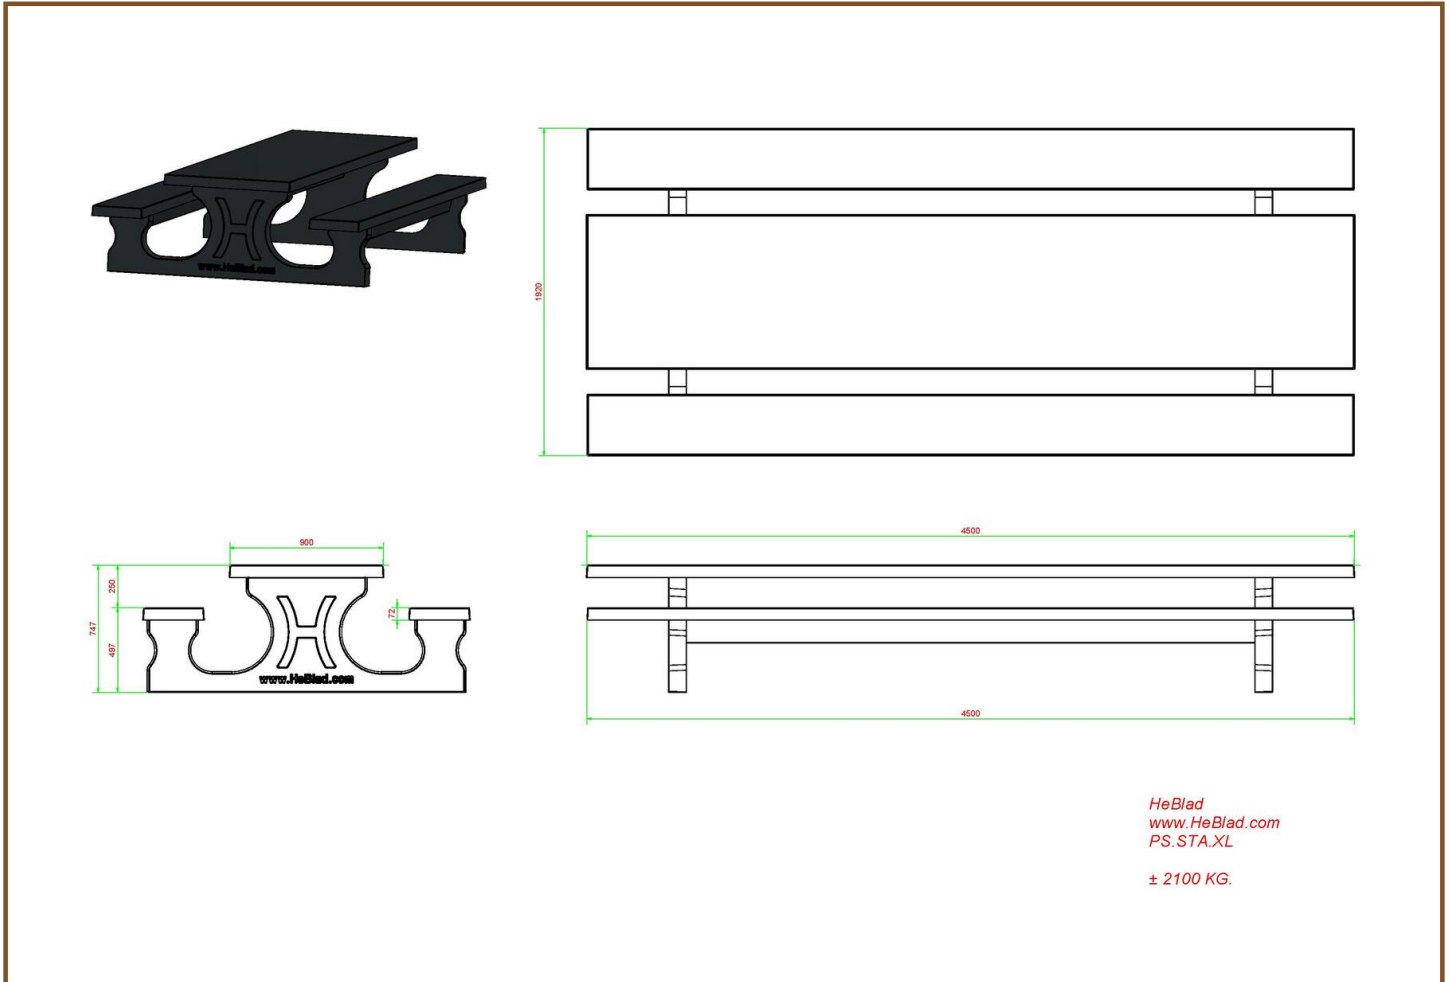

Specifications Concrete Picnic table Standard XL Anthracite

Product code	PS.STA.XL	Tabletop thickness	7.2 cm
Colour	Anthracite lacquered, RAL 7016	Seat height	49.7 cm
Dimensions (L x W x H)	450 x 192 x 75 cm	Weight	2100 kg
Dimensions tabletop (L x W)	450 x 90 cm	Material seat	Beton
Height tabletop	74.7 cm	Distance legs	354,5 cm (center to center)

Related products

Our products are delivered from our factory in the Netherlands.