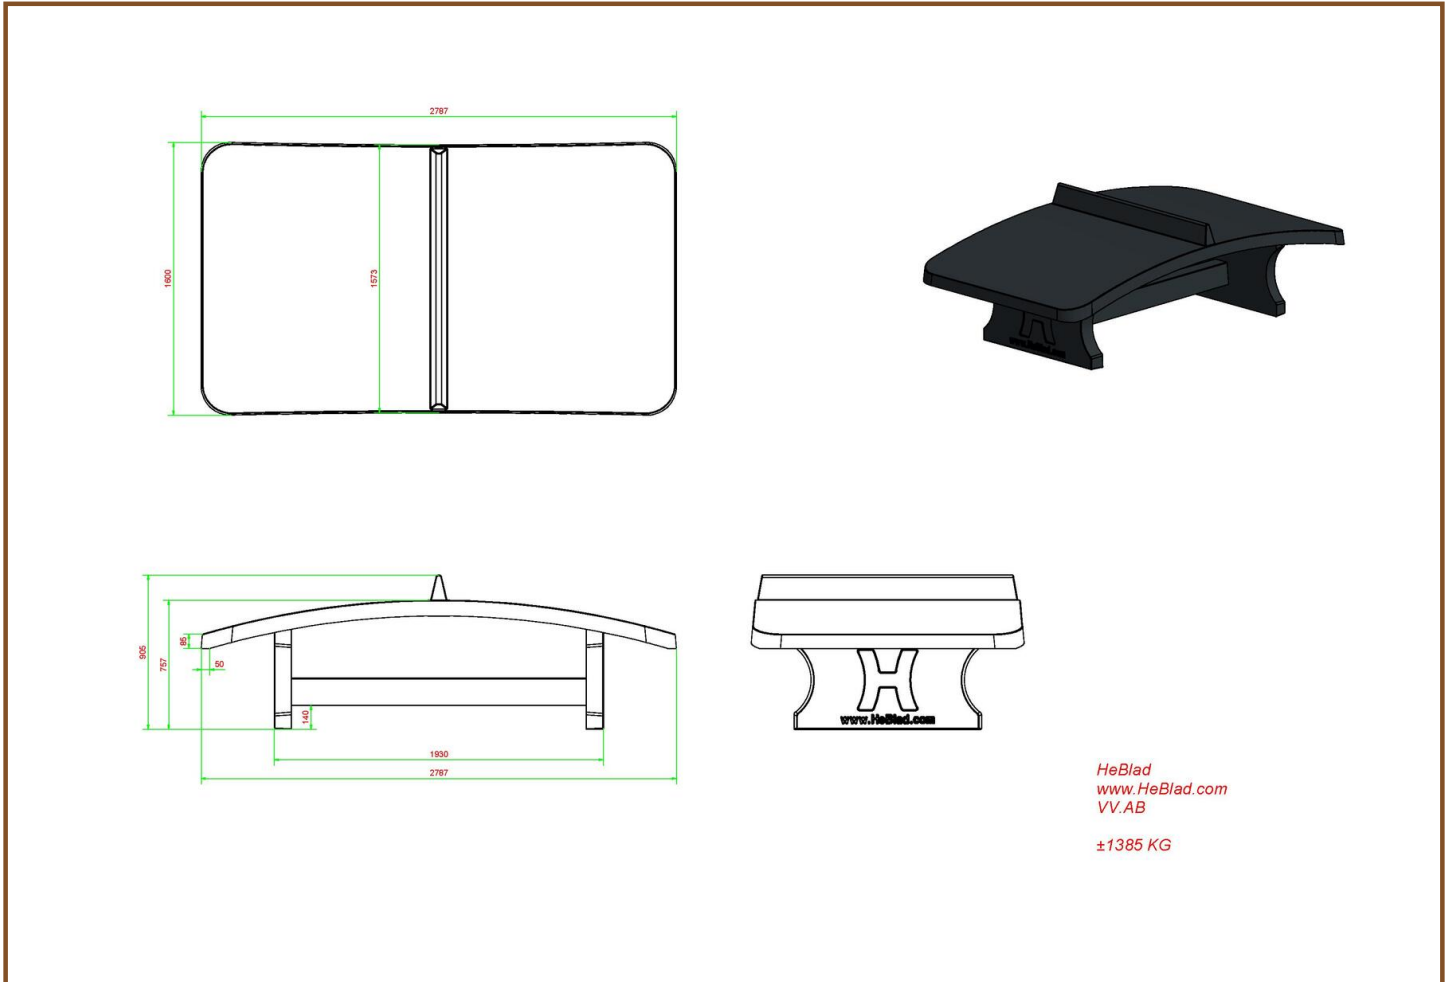

Specifications Foot Volleyball Table Anthracite-Concrete

Product code	VV.AB	Height tabletop	76 cm
Colour	Anthracite concrete	Height of the net	14,75 cm
Dimensions tabletop	274 x 152 cm	Weight	1385 kg
Dimensions underside tabletop	278 x 156 cm	Distance legs	183 cm (center to center)
Tabletop thickness	8,4 cm		

Related products