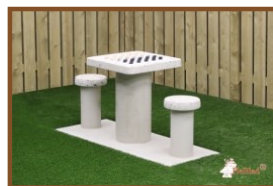

Specifications Stainless steel rods for football game, set of 8.

Product code

HB.FB.Rodset

Related products

GT.CK.G2

Our products are delivered from our factory in the Netherlands.