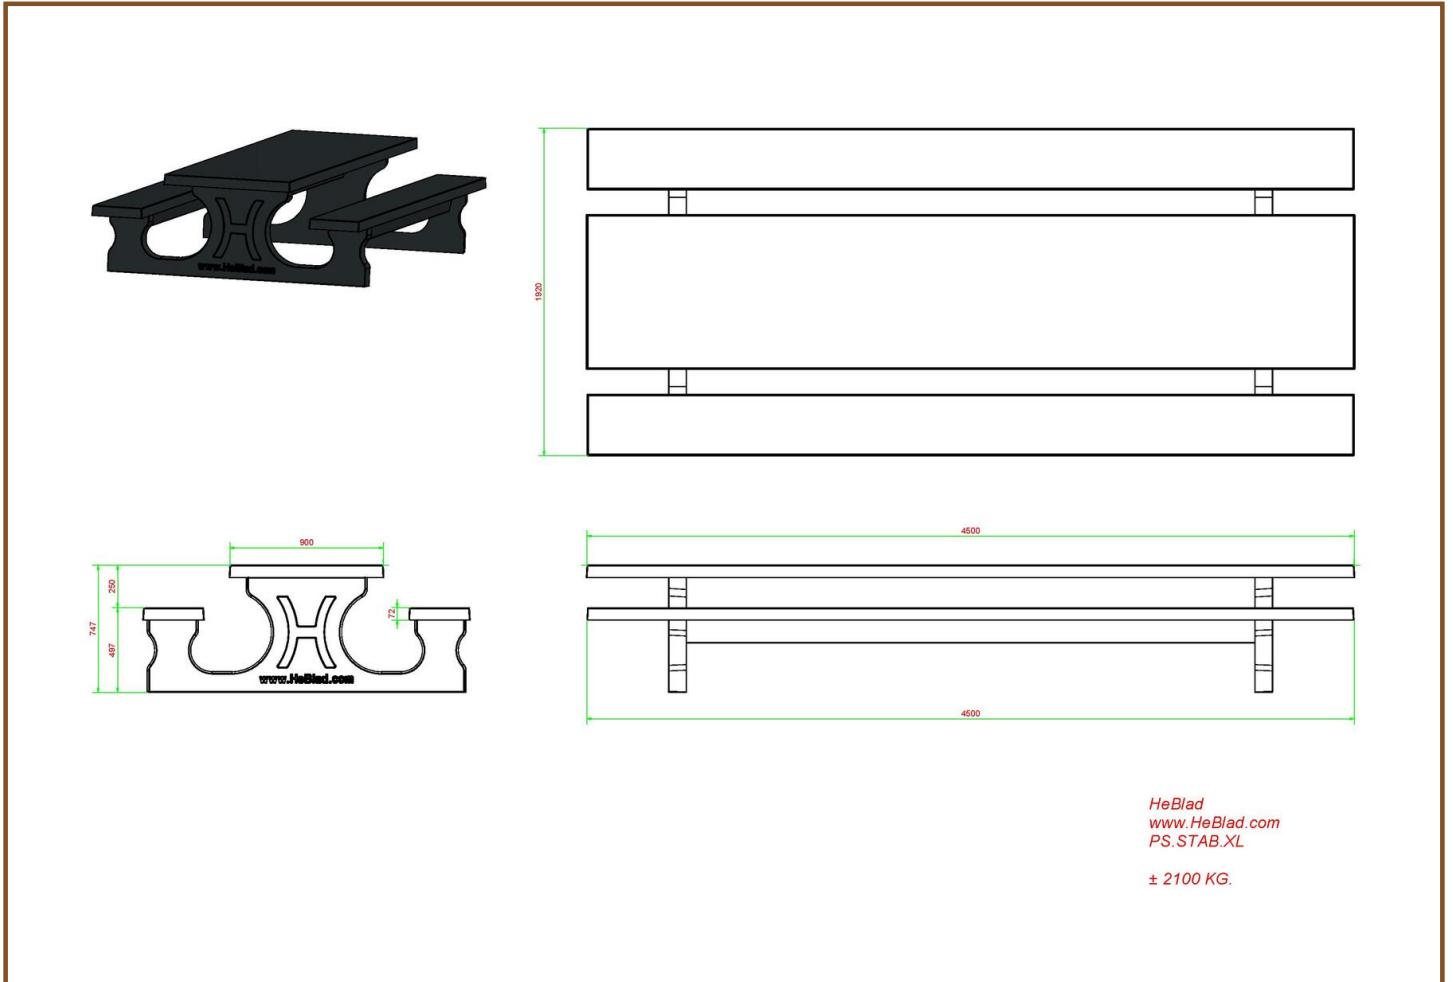

Specifications Picnic table Standard XL Anthracite-Concrete

Product code	PS.STAB.XL	Tabletop thickness	7.2 cm
Colour	Anthracite concrete	Seat height	49.7 cm
Dimensions (L x W x H)	450 x 192 x 75 cm	Weight	2100 kg
Dimensions tabletop (L x W)	450 x 90 cm	Material seat	Beton
Height tabletop	74.7 cm	Distance legs	354,5 cm (center to center)

Related products

Our products are delivered from our factory in the Netherlands.