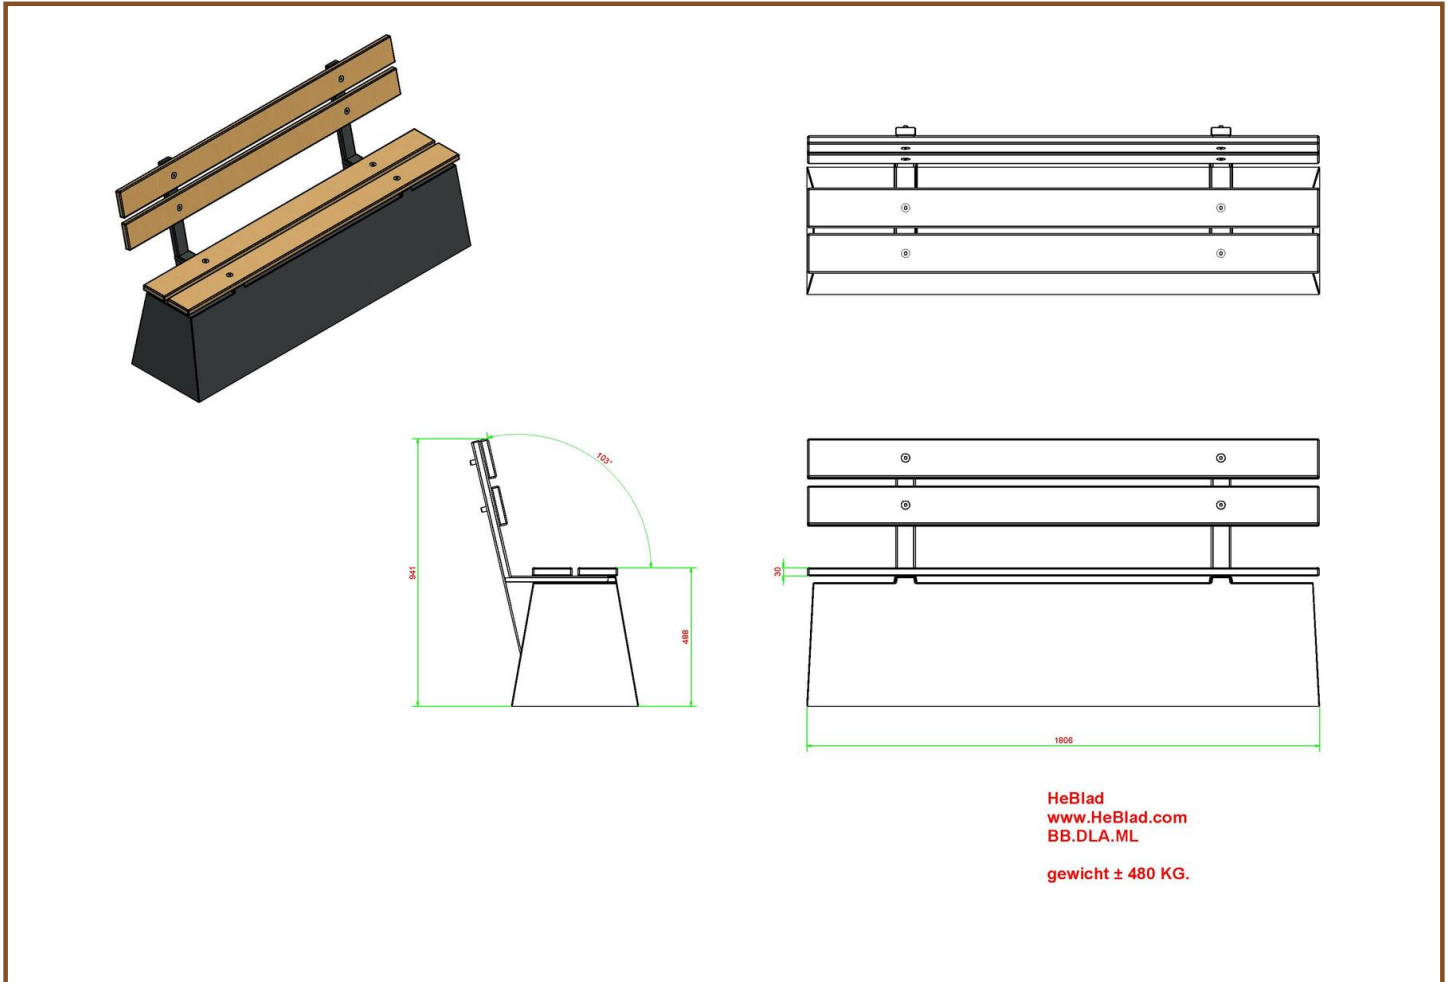

Specifications Concrete bench DeLuxe with backrest Anthracite

Product code	BB.DLA.ML	Seating corner	103 degrees
Colour	Anthracite lacquered, RAL 7001	Weight	480 kg
Dimensions (L X W)	180 x 45 cm	Material seat	Bamboo
Seat height	50 cm	Number of seats	4

Related products

Our products are delivered from our factory in the Netherlands.