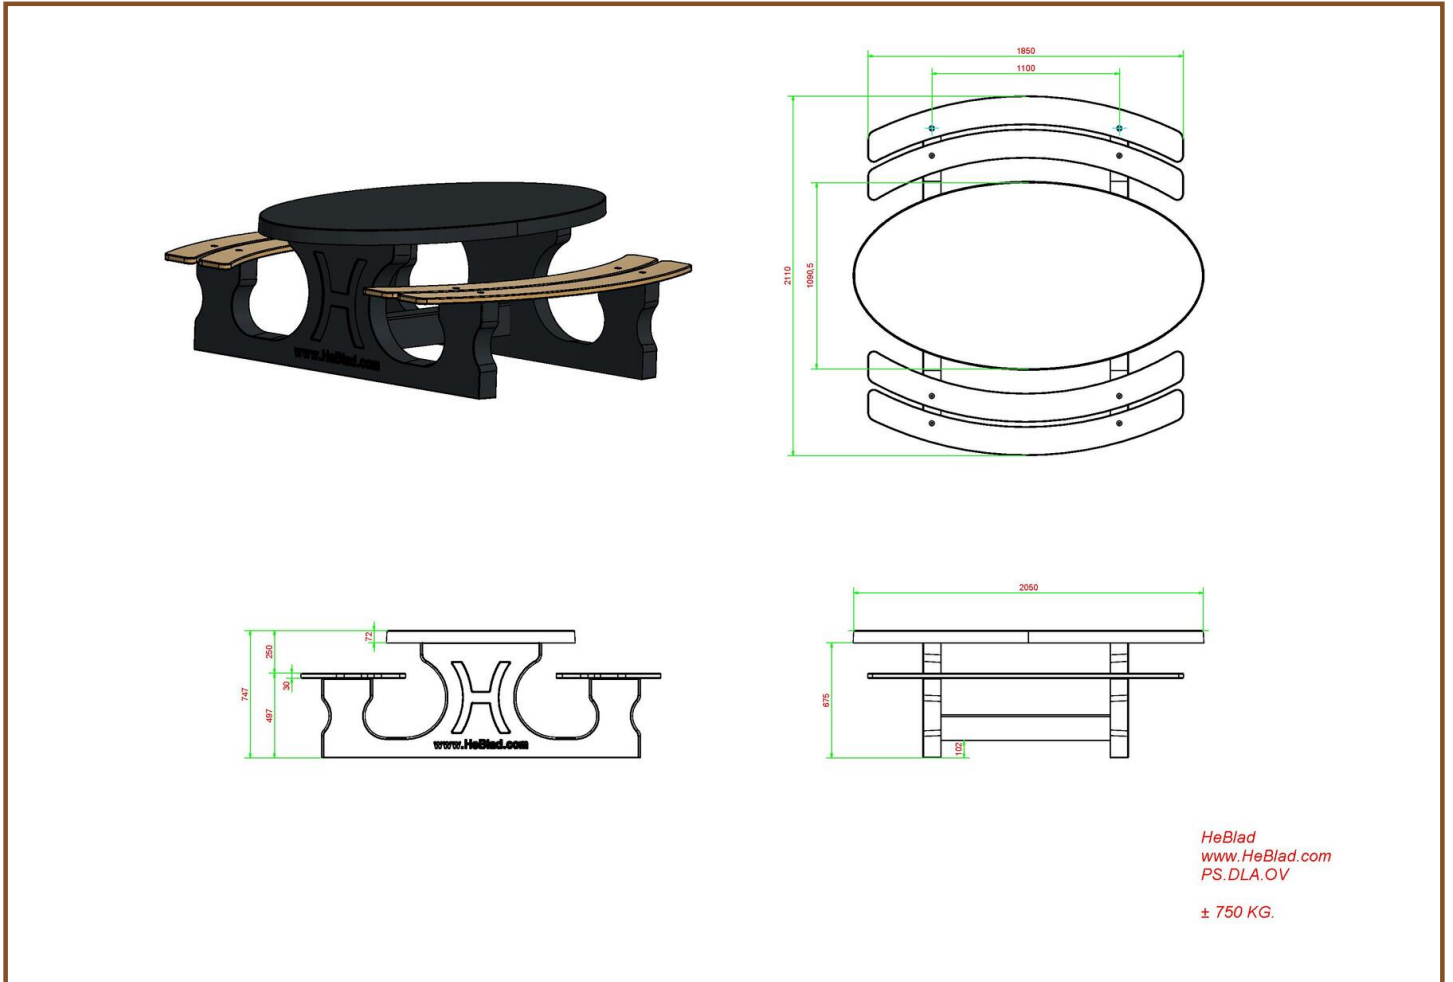

Specifications Concrete Picnic table DeLuxe Oval Anthracite

Product code	PS.DLA.OV	Tabletop thickness	7.2 cm
Colour	Anthracite lacquered, RAL 7016	Seat height	49.7 cm
Dimensions (L x W x H)	211 x 205 x 75 cm	Weight	750 kg
Dimensions tabletop (L x W)	205 x 110 cm	Material seat	Bamboo
Height tabletop	74.7 cm	Distance legs	110 cm (center to center)

Related products

Our products are delivered from our factory in the Netherlands.