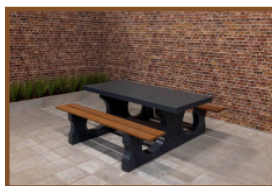

Specifications Picnic table DeLuxe Anthracite-Concrete

Product code	PS.DL.AB	Tabletop thickness	7.2 cm
Colour	Anthracite concrete	Seat height	49.7 cm
Dimensions (L x W x H)	180 x 187 x 75 cm	Weight	720 kg
Dimensions tabletop (L x W)	180 x 90 cm	Material seat	Bamboo
Height tabletop	74.7 cm	Distance legs	111 cm (center to center)

Related products

PS.DL.A

Our products are delivered from our factory in the Netherlands.