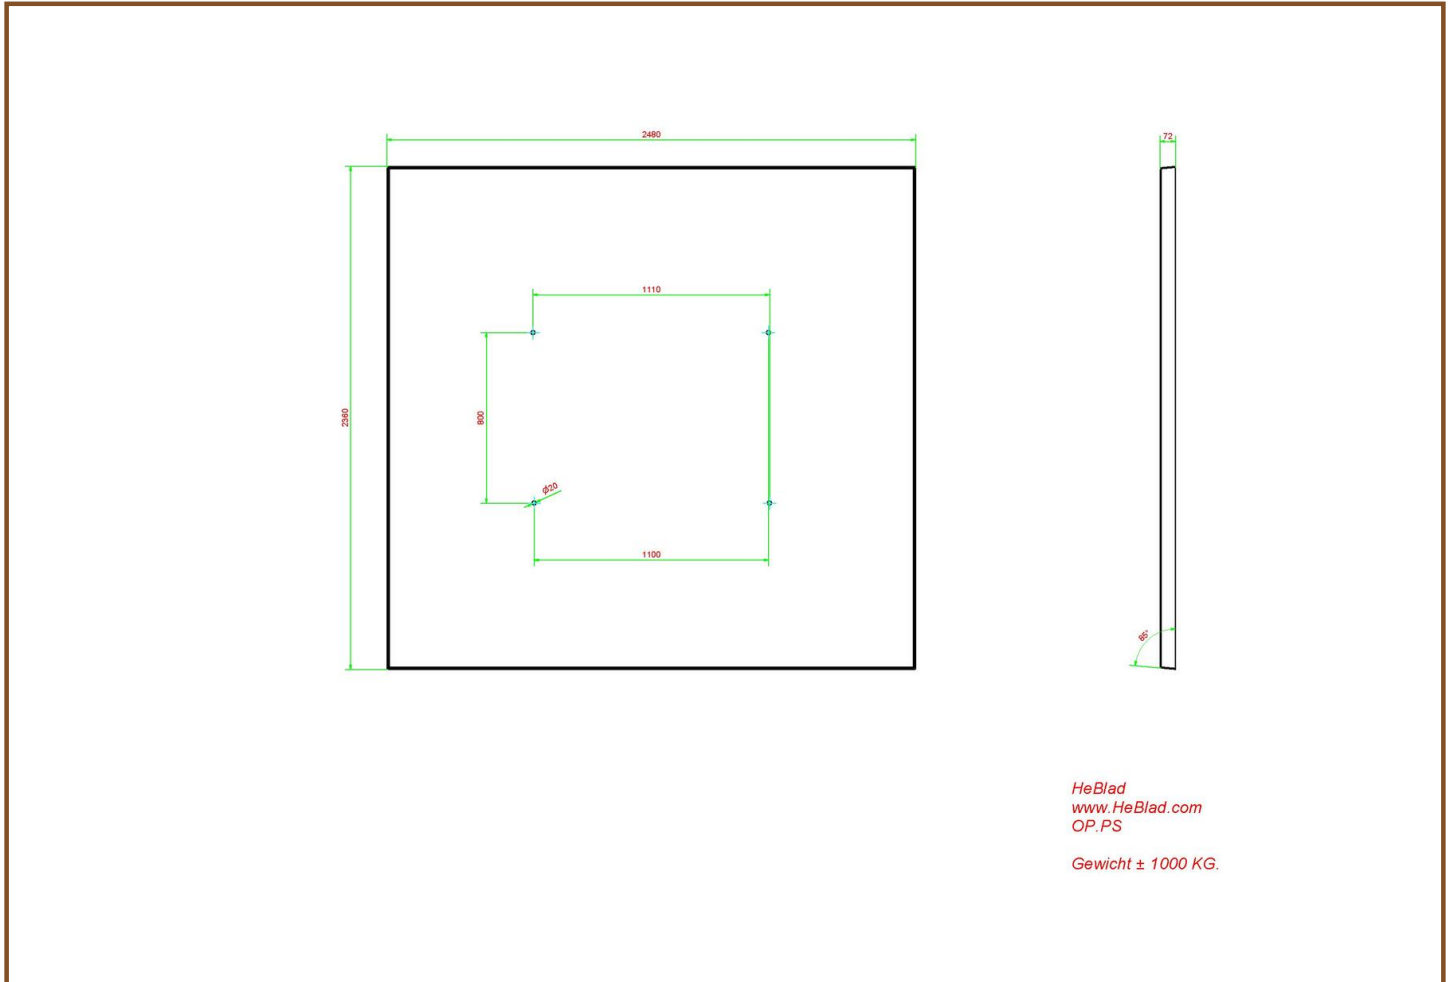

Specifications Bottom plate Picnic table Natural Concrete

Product code	OP.PS	Finishing surface	Anti-slip (window) profile
Colour	Natural concrete	lifting device	Concrete screw sleeve M16
Dimensions (L x W x H)	248 x 236 x 7,2 cm	preparation attachment	Holes for bolts M16
Weight	1000 kg		