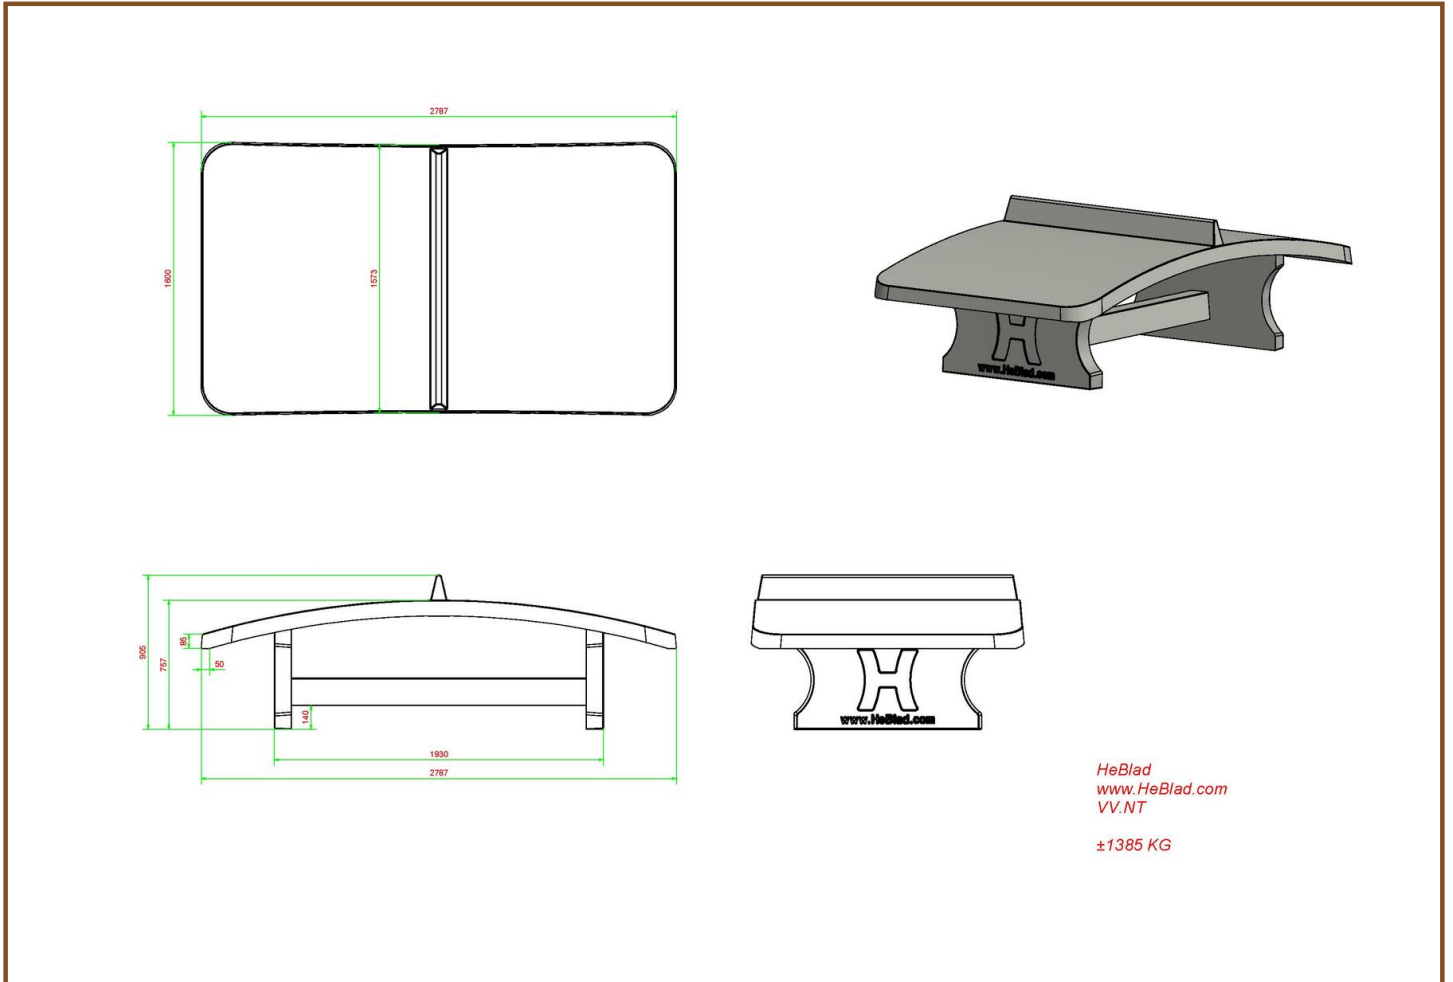

Specifications Foot Volleyball Table Natural Concrete

Product code	VV.NT	Height tabletop	76 cm
Colour	Natural concrete	Height of the net	14,75 cm
Dimensions tabletop	274 x 152 cm	Weight	1385 kg
Dimensions underside tabletop	278 x 156 cm	Distance legs	183 cm (center to center)
Tabletop thickness	8,4 cm		

Related products

Our products are delivered from our factory in the Netherlands.