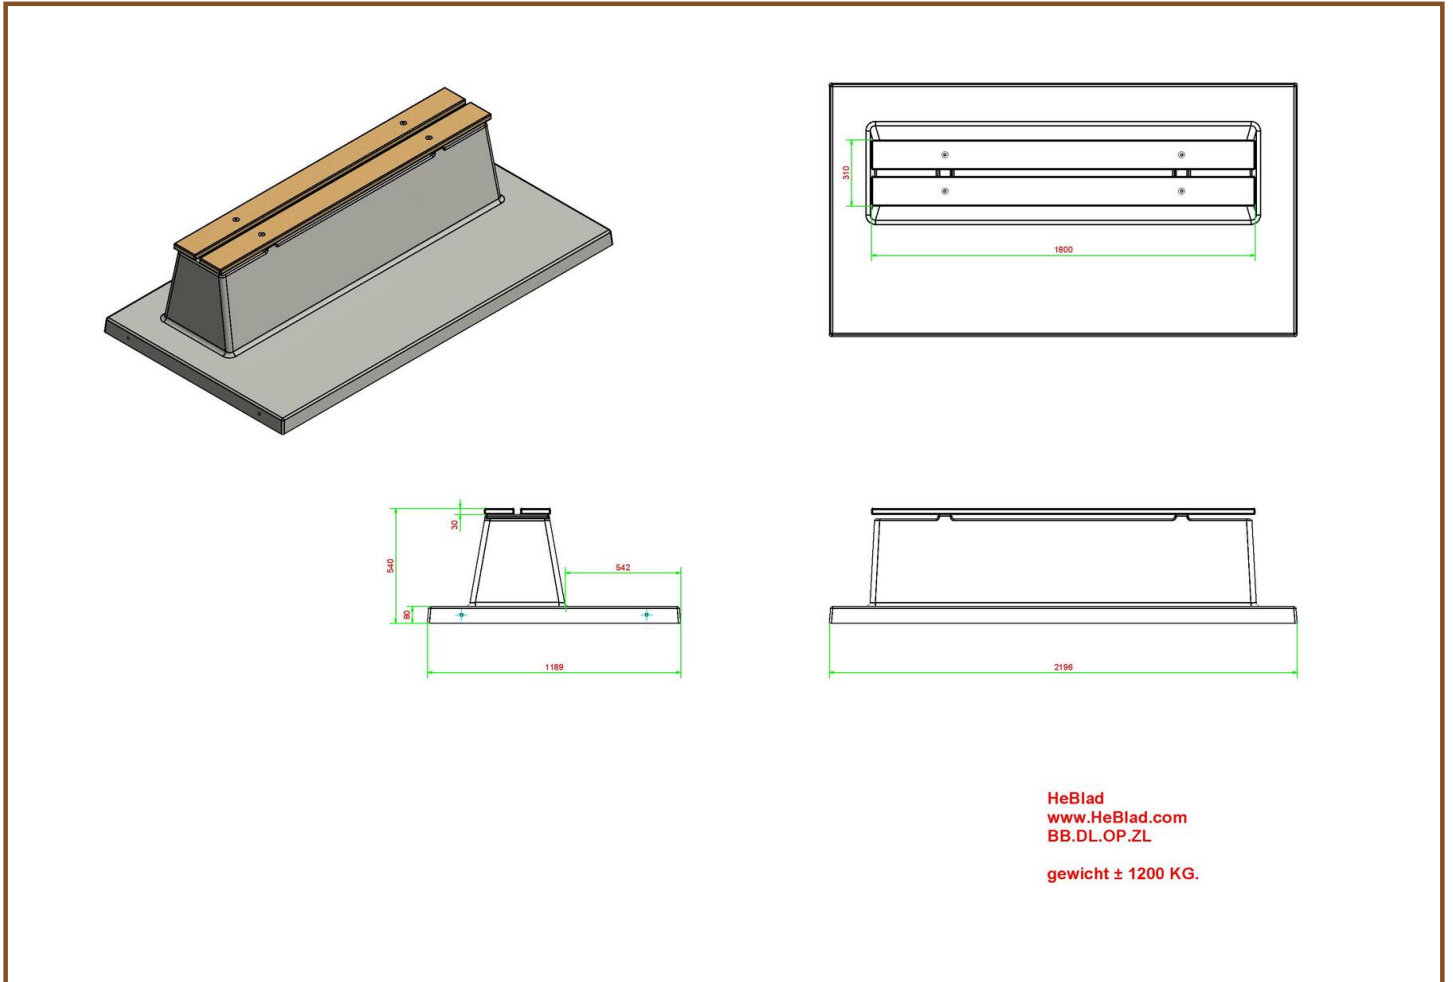

Specifications Bench DeLuxe with bottom plate without backrest Natural Concrete

Product code	BB.DL.OP.ZL	Weight	1200 kg
Colour	Natural concrete	Material seat	Bamboo
Dimensions (L X W)	220 x 120 cm	Number of seats	4
Seat height	47,5 cm		

Related products

Our products are delivered from our factory in the Netherlands.