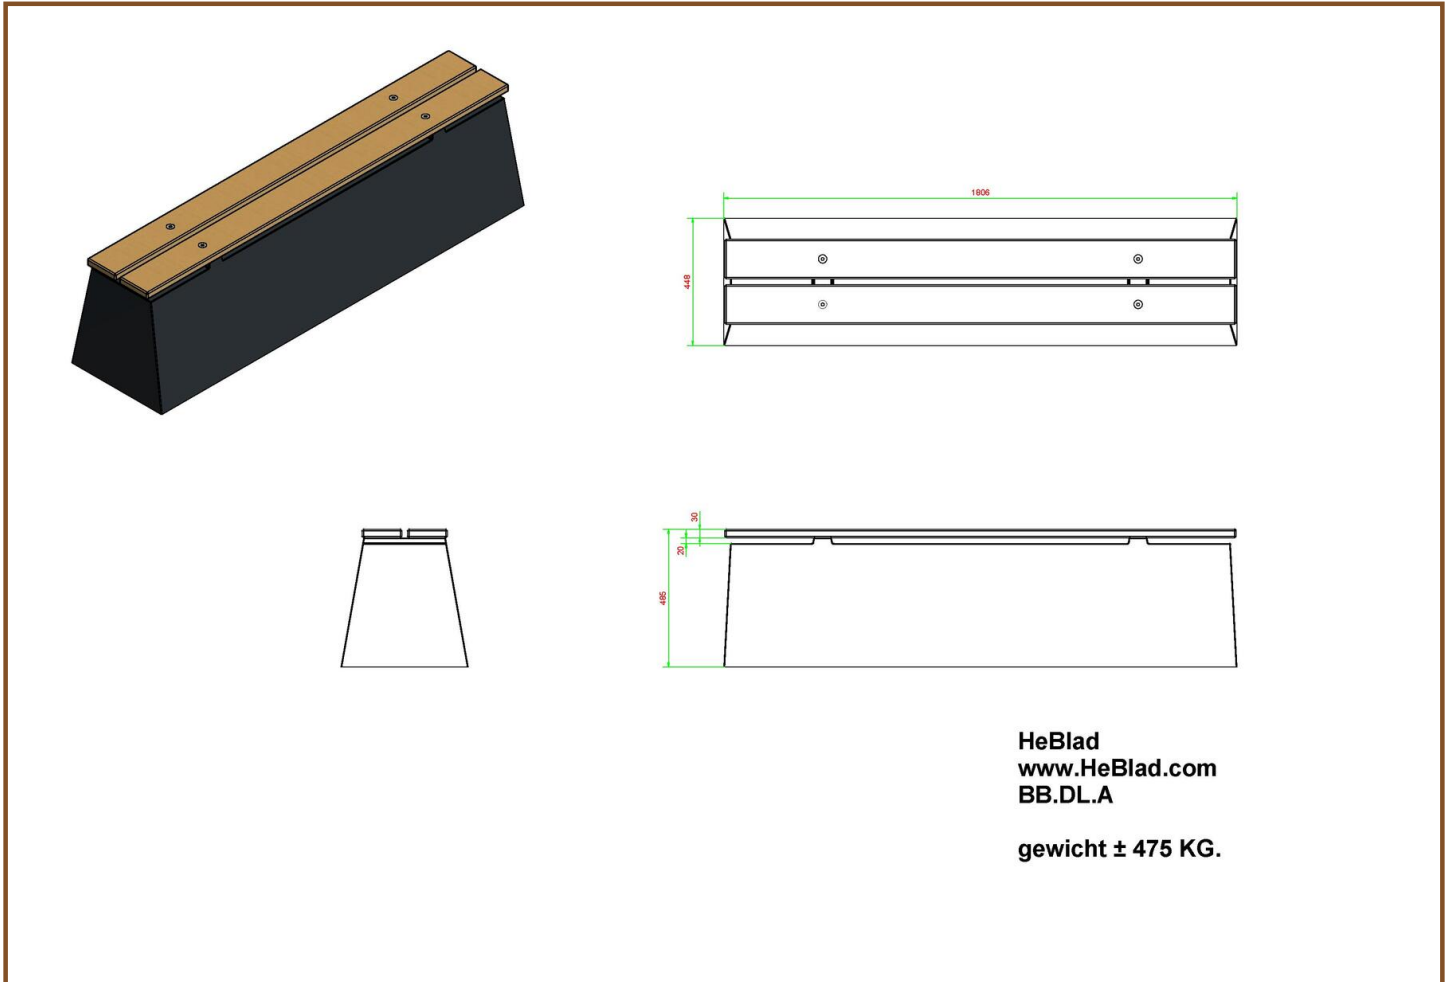

Our products are delivered from our factory in the Netherlands. 18 April 2024 - Prices subject to change

Specifications Concrete Bench DeLuxe Anthracite

Product code	BB.DL.A	Weight	475 kg
Colour	Anthracite lacquered, RAL 7016	Material seat	Bamboo
Dimensions (L x W x H)	180 x 45 x 50 cm	Number of seats	4
Seat height	50 cm		