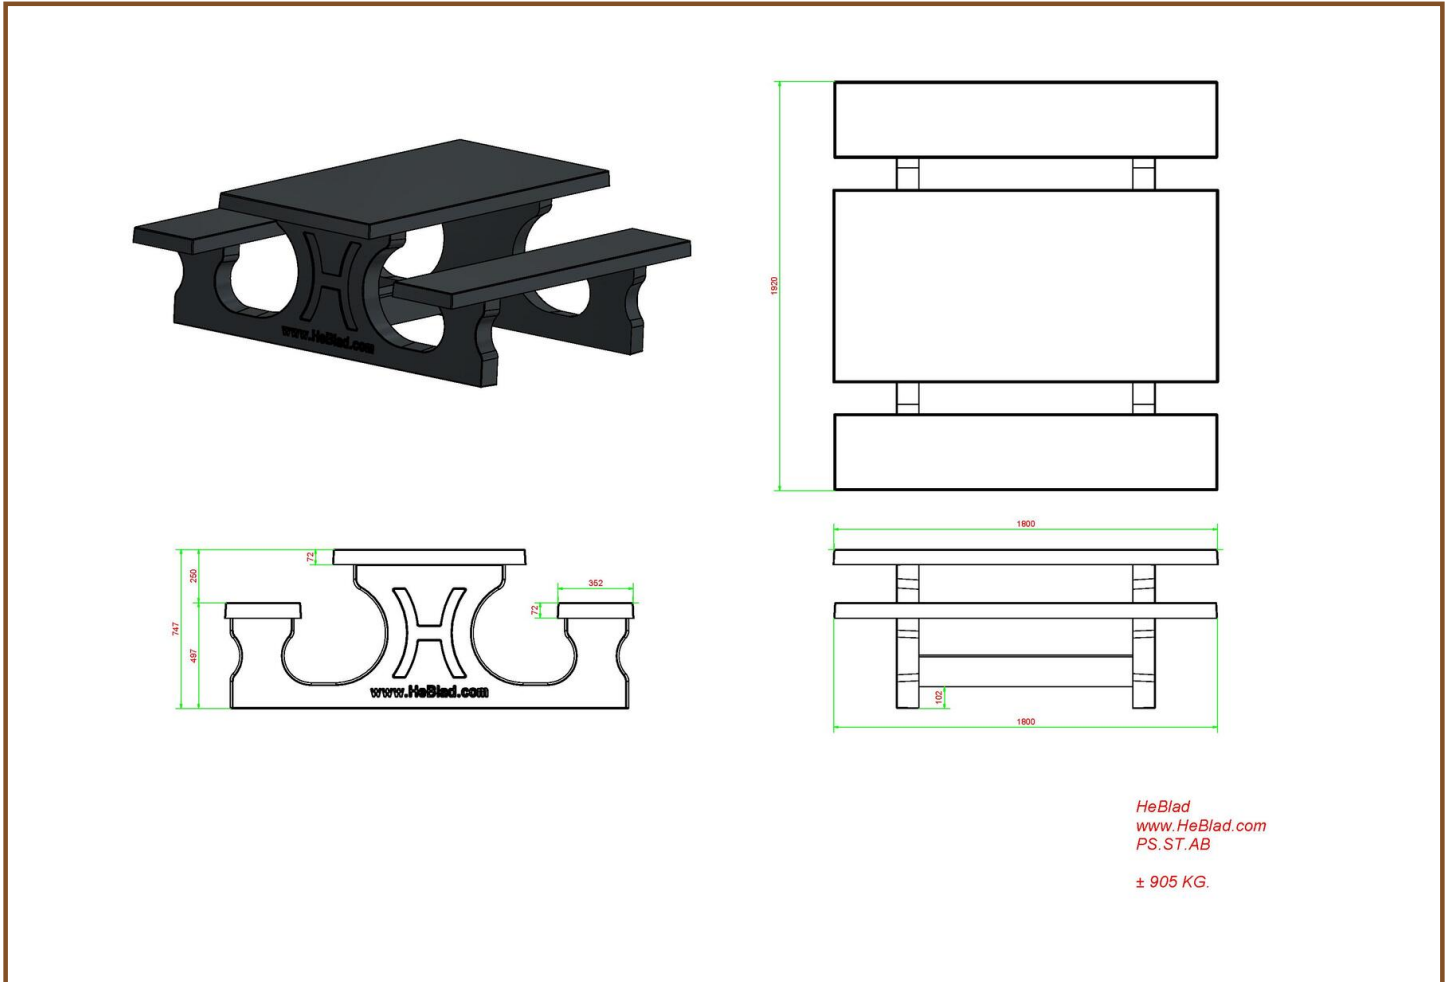

Our products are delivered from our factory in the Netherlands. 18 April 2024 - Prices subject to change

Specifications Picnic table Standard Anthracite-Concrete

Product code	PS.ST.AB	Tabletop thickness	7.2 cm
Colour	Anthracite concrete	Seat height	49.7 cm
Dimensions (L x W x H)	180 x 192 x 75 cm	Weight	905 kg
Dimensions tabletop (L x W)	180 x 90 cm	Material seat	Beton
Height tabletop	74.7 cm	Distance legs	111 cm (center to center)