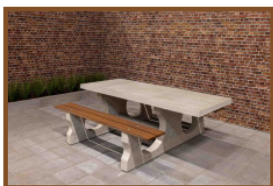

Related products

PS.DL.RT