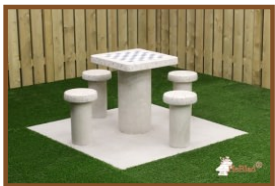

Specifications Set of chessmen

Product code

GT.CH.Pieces

Related products

GT.CH.G4