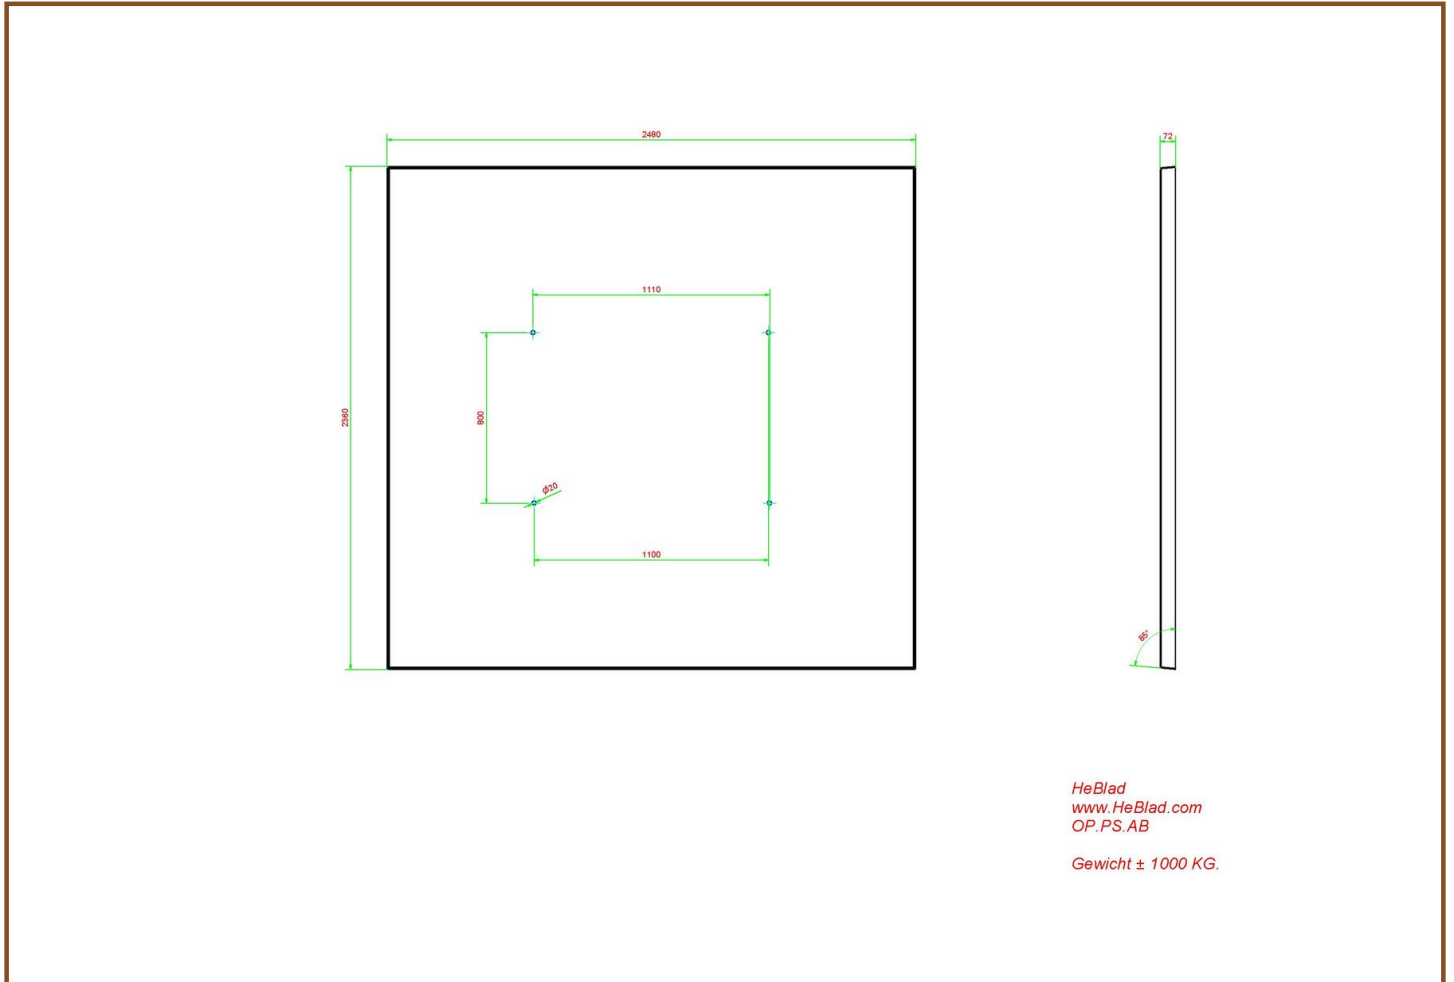

Our products are delivered from our factory in the Netherlands. 18 April 2024 - Prices subject to change

Specifications Bottom plate Picnic table Anthracite-Concrete

Product code	OP.PS.AB	Finishing surface	Anti-slip (window) profile
Colour	Anthracite concrete	lifting device	Concrete screw sleeve M16
Dimensions (L x W x H)	248 x 236 x 7,2 cm	preparation attachment	Holes for bolts M16
Weight	1000 kg		