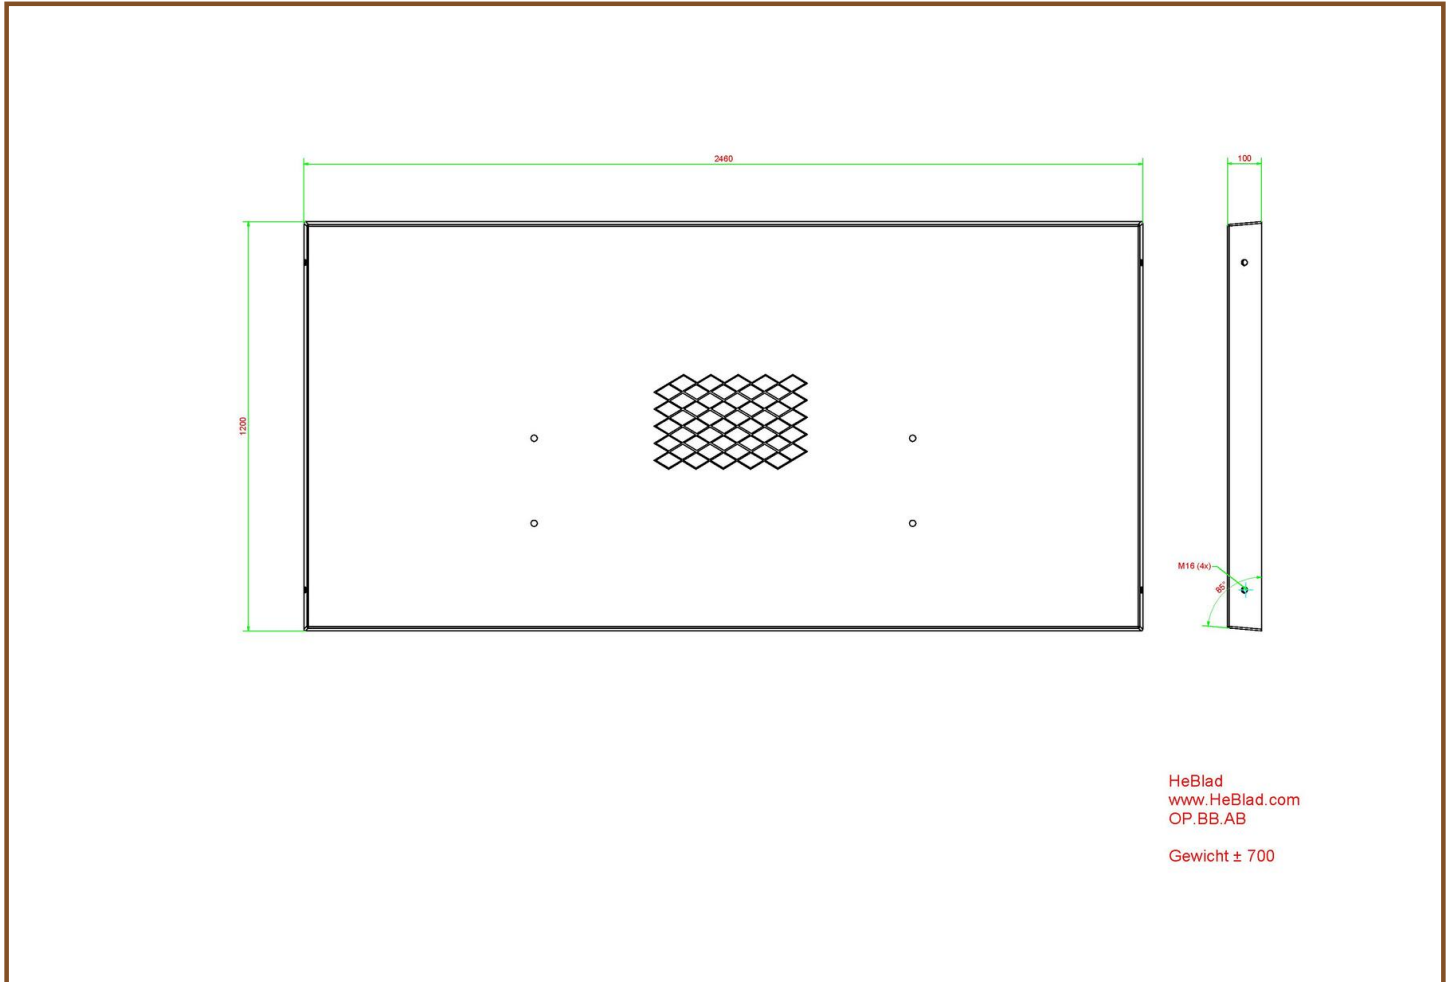

Specifications Bottom plate for all brands of Benches Anthracite-Concrete

Product code	OP.BB.AB	Weight	525 kg
Colour	Anthracite concrete	Finishing surface	Anti-slip (window) profile
Dimensions (L x W x H)	248 x 120 x 7,2 cm	lifting device	Concrete screw sleeve M16

Related products

Our products are delivered from our factory in the Netherlands.