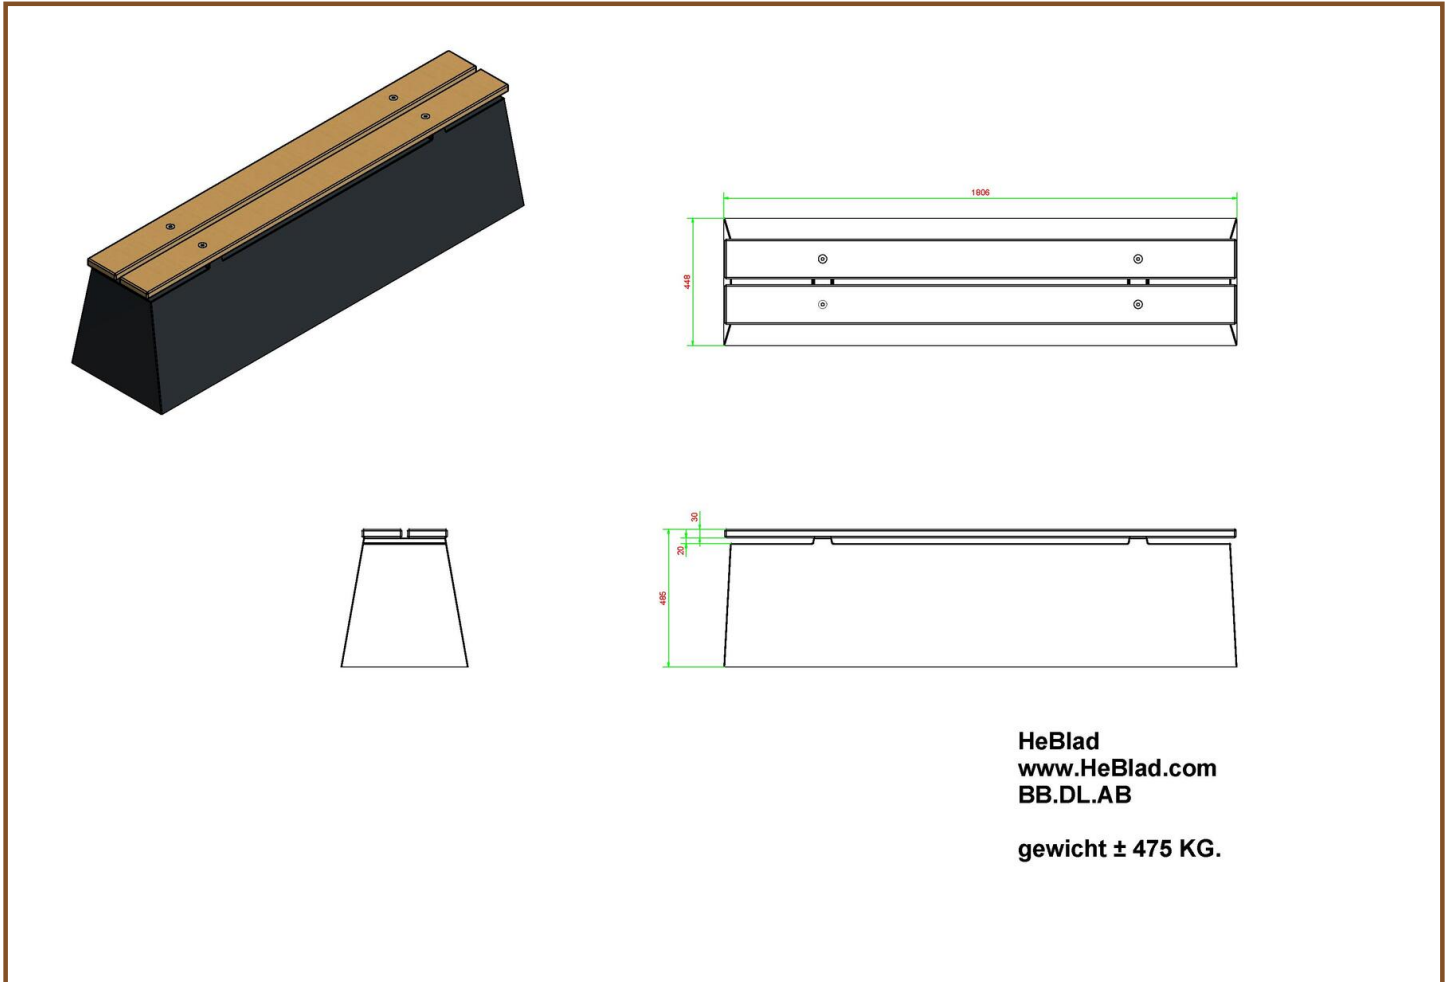

Our products are delivered from our factory in the Netherlands. 18 April 2024 - Prices subject to change

Specifications Bench DeLuxe Anthracite-Concrete

Product code	BB.DL.AB	Weight	475 kg
Colour	Anthracite concrete	Material seat	Bamboo
Dimensions (L x W x H)	180 x 45 x 50 cm	Number of seats	4
Seat height	50 cm		