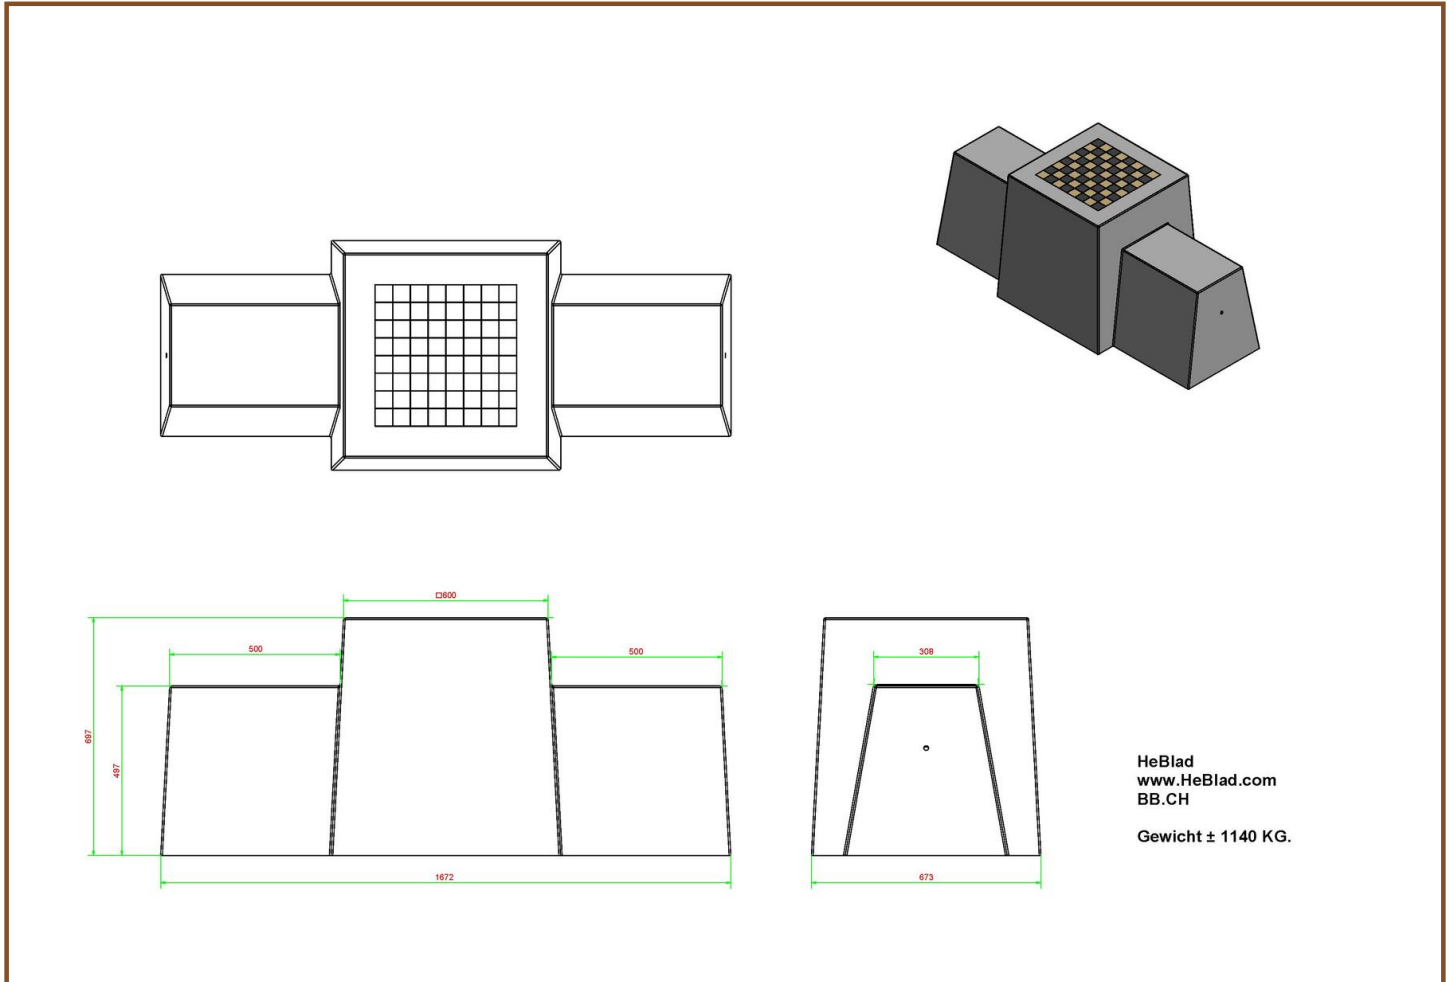

Specifications Chess Bench, Natural Concrete

Product code	BB.CH	Height tabletop	70 cm
Colour	Natural concrete	Weight	1140 kg
Dimensions (L x W x H)	167 x 67 x 70 cm	Number of seats	2
Seat height	50 cm		

Related products

Our products are delivered from our factory in the Netherlands.