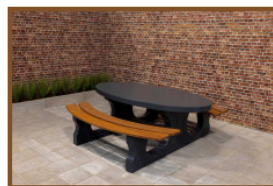

Specifications Concrete Picnic table Standard Oval Anthracite

Product code	PS.STA.OV	Tabletop thickness	7.2 cm
Colour	Anthracite lacquered, RAL 7016	Seat height	49.7 cm
Dimensions (L x W x H)	211 x 205 x 75 cm	Weight	950 kg
Dimensions tabletop (L x W)	205 x 110 cm	Material seat	Beton
Height tabletop	74.7 cm	Distance legs	110 cm (center to center)

Related products

PS.DLA.OV

Our products are delivered from our factory in the Netherlands.