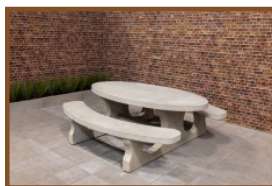

Specifications Bench standard oval anthracite-concrete

Product code	BB.STAB.OV	Weight	610 kg
Colour	Anthracite concrete	Material seat	Beton
Dimensions (L x W x H)	185 x 70 x 50 cm	Number of seats	4
Seat height	49.7 cm		

Related products

PS.ST.OV

Our products are delivered from our factory in the Netherlands.