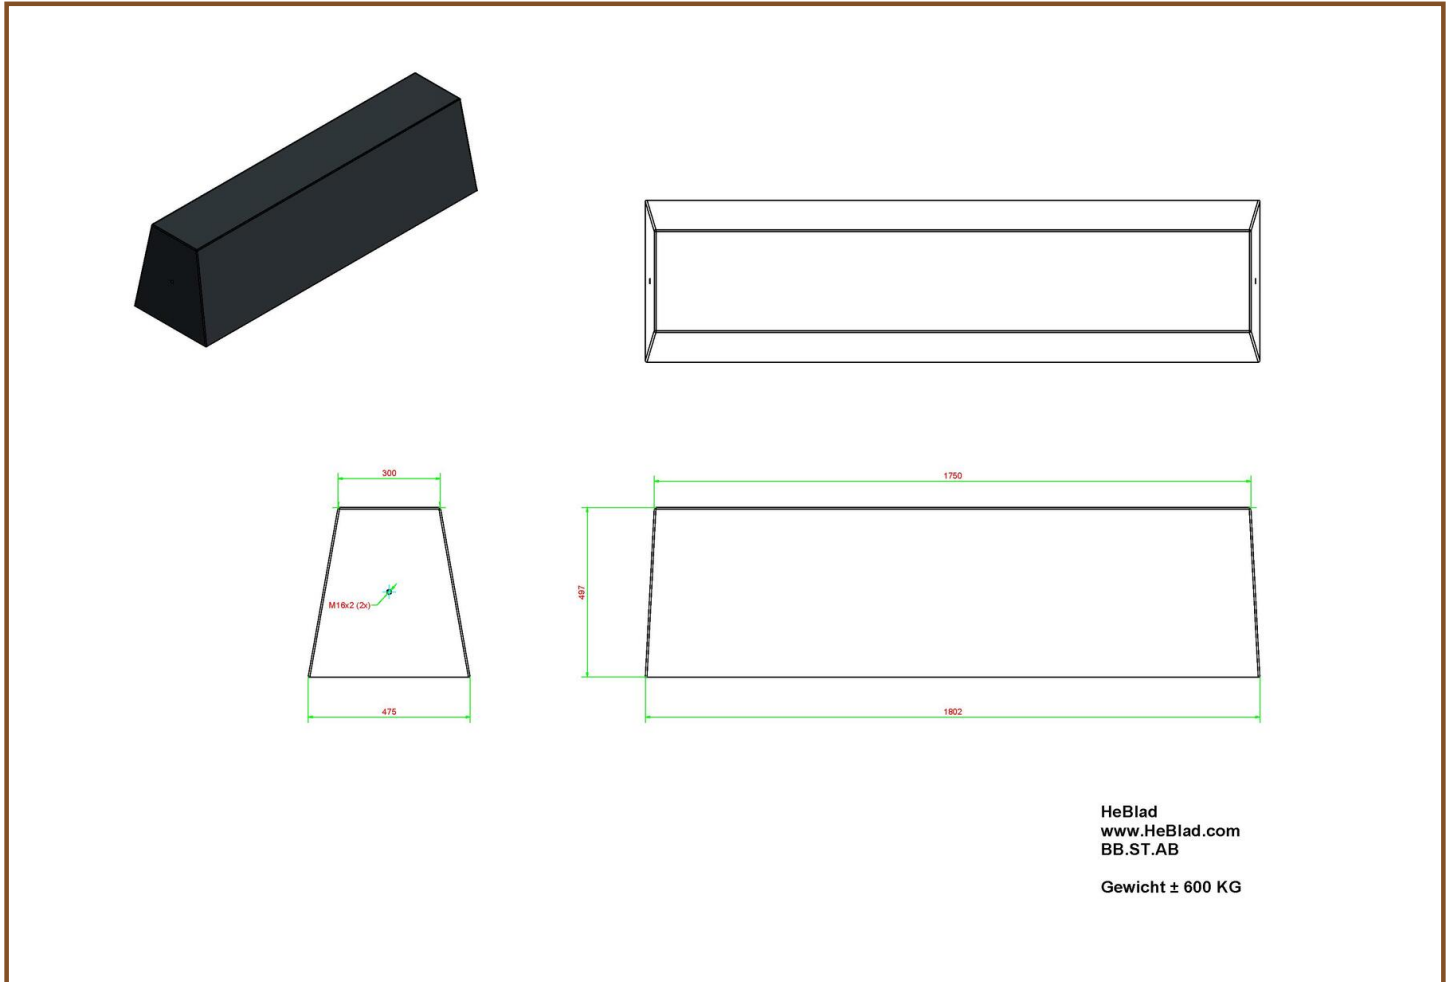

Specifications Bench Standard Anthracite-Concrete

Product code	BB.ST.AB	Seat height	49.7 cm
Colour	Anthracite concrete	Weight	600 kg
Dimensions total surface	180.2 x 47.5 cm	Material seat	Beton
Dimensions seat	175 x 30 cm	Number of seats	4

Our products are delivered from our factory in the Netherlands.