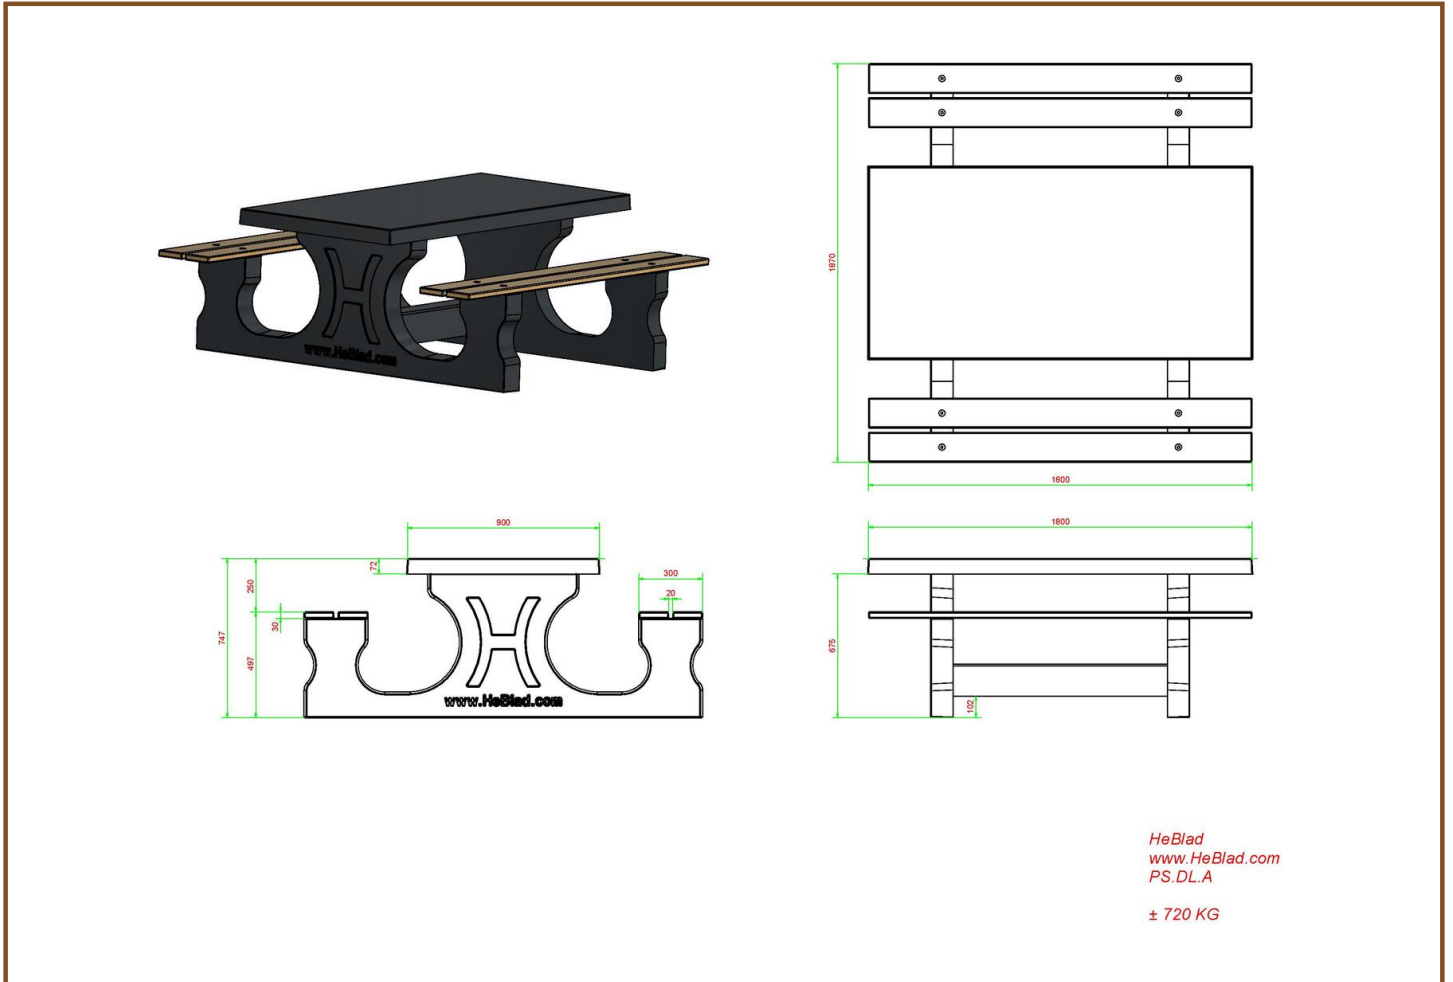

Specifications Concrete Picnic table DeLuxe Anthracite

Product code	PS.DL.A	Tabletop thickness	7.2 cm
Colour	Anthracite lacquered, RAL 7002	Seat height	49.7 cm
Dimensions (L x W x H)	180 x 187 x 75 cm	Weight	720 kg
Dimensions tabletop (L x W)	180 x 90 cm	Material seat	Bamboo
Height tabletop	74.7 cm	Distance legs	111 cm (center to center)

Related products

Our products are delivered from our factory in the Netherlands.