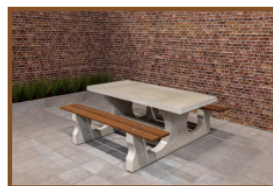

Specifications Picnic table Standard Natural Concrete

Product code	PS.ST	Tabletop thickness	7.2 cm
Colour	Natural concrete	Seat height	49.7 cm
Dimensions (L x W x H)	180 x 192 x 75 cm	Weight	905 kg
Dimensions tabletop (L x W)	180 x 90 cm	Material seat	Beton
Height tabletop	74.7 cm	Distance legs	111 cm (center to center)

Related products

PS.DL

Our products are delivered from our factory in the Netherlands.