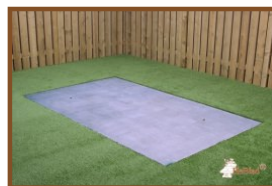

Specifications Ping-pong table rounded, Anthracite-Concrete

Product code	PP.AR.AB	Height tabletop	76 cm
Colour	Anthracite concrete	Height of the net	14,75 cm
Dimensions tabletop	274 x 152 cm	Weight	1360 kg
Dimensions underside tabletop	279 x 157 cm	Distance legs	183 cm (center to center)
Tabletop thickness	8,4 cm		

Related products

OP.PP.AB

Our products are delivered from our factory in the Netherlands.