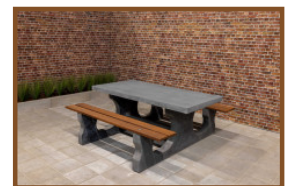

PS.DL.AB

Our products are delivered from our factory in the Netherlands.