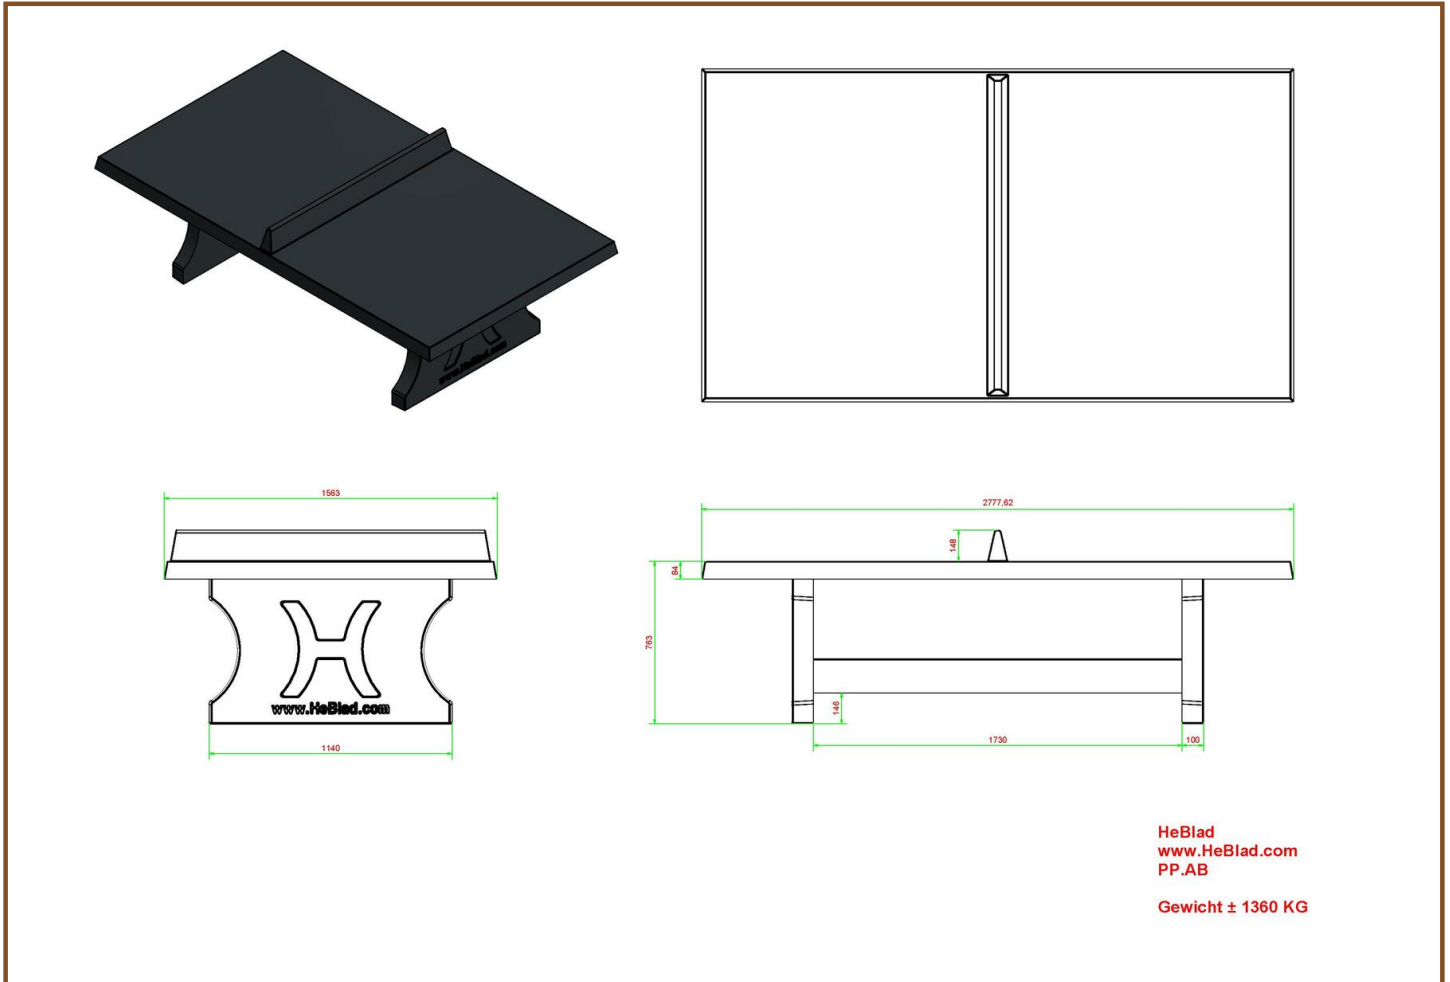

Specifications Ping-pong table Anthracite-Concrete

Product code	PP.AB	Height tabletop	76 cm
Colour	Anthracite concrete	Height of the net	14,75 cm
Dimensions tabletop	274 x 152 cm	Weight	1360 kg
Dimensions underside tabletop	278 x 156 cm	Distance legs	183 cm (center to center)
Tabletop thickness	8,4 cm		

Related products

Our products are delivered from our factory in the Netherlands.