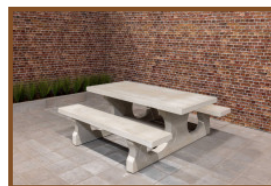

Specifications Anchoring set HeBlad Tables

Product code

HB.VS

Related products

PS.ST

Our products are delivered from our factory in the Netherlands.