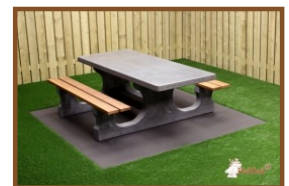

PS.DLAB.RT

Our products are delivered from our factory in the Netherlands.