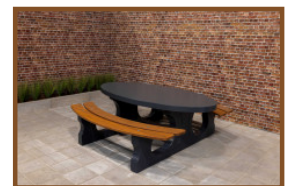

PS.DL.A.OV

Our products are delivered from our factory in the Netherlands.