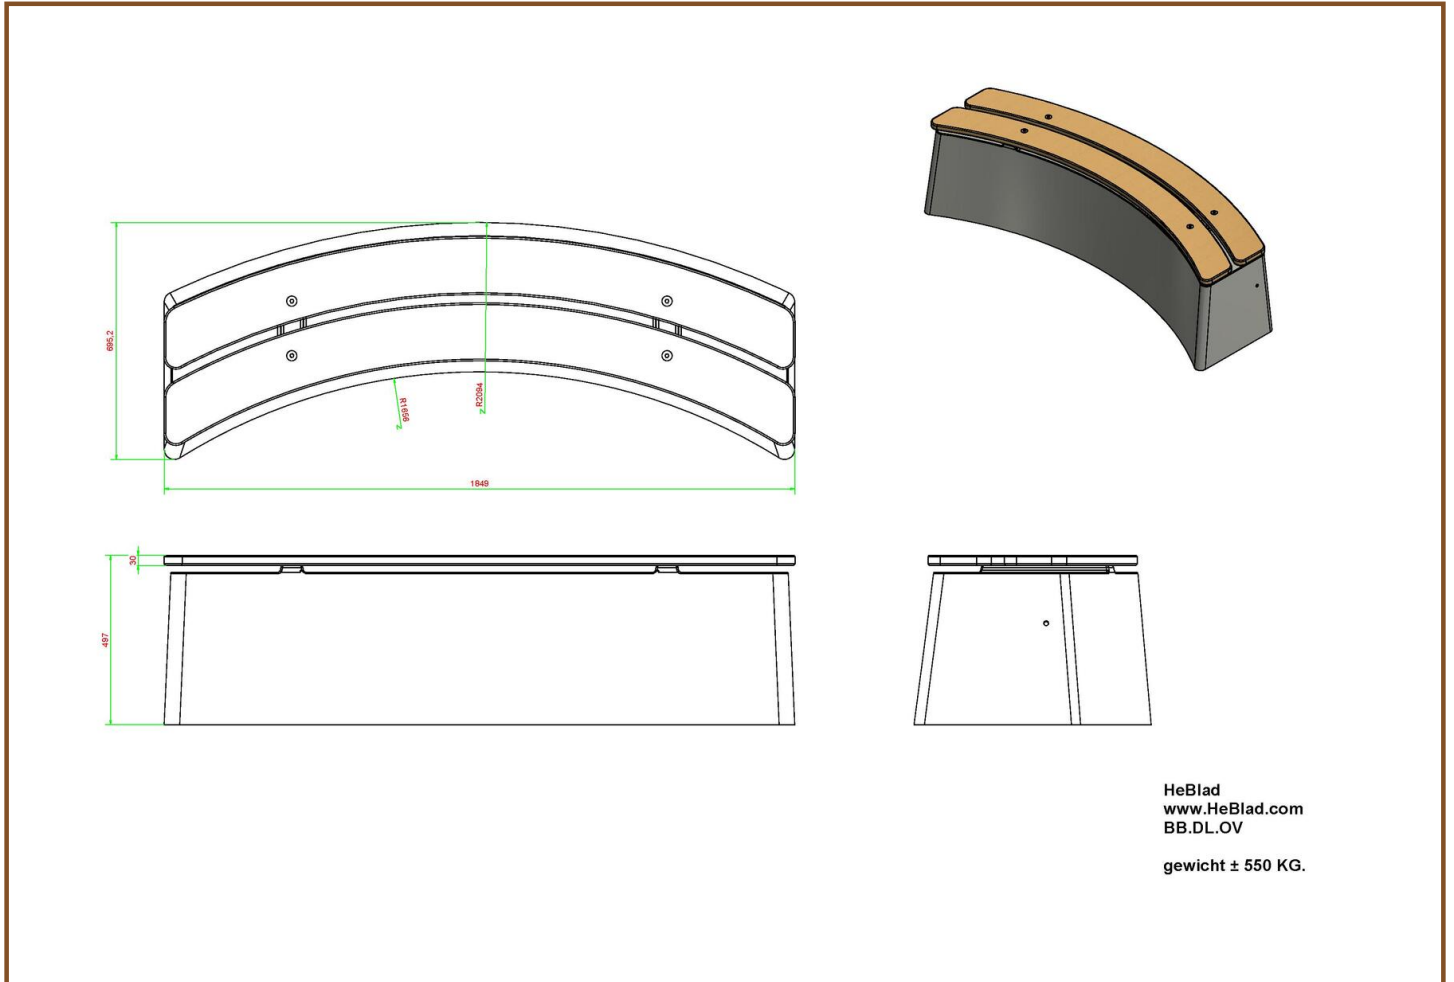

Specifications Bench DeLuxe Oval Natural Concrete

Product code	BB.DL.OV	Weight	550 kg
Colour	Natural concrete	Material seat	Bamboo
Dimensions (L x W x H)	185 x 70 x 50 cm	Number of seats	4
Seat height	50 cm		

Related products

Our products are delivered from our factory in the Netherlands.