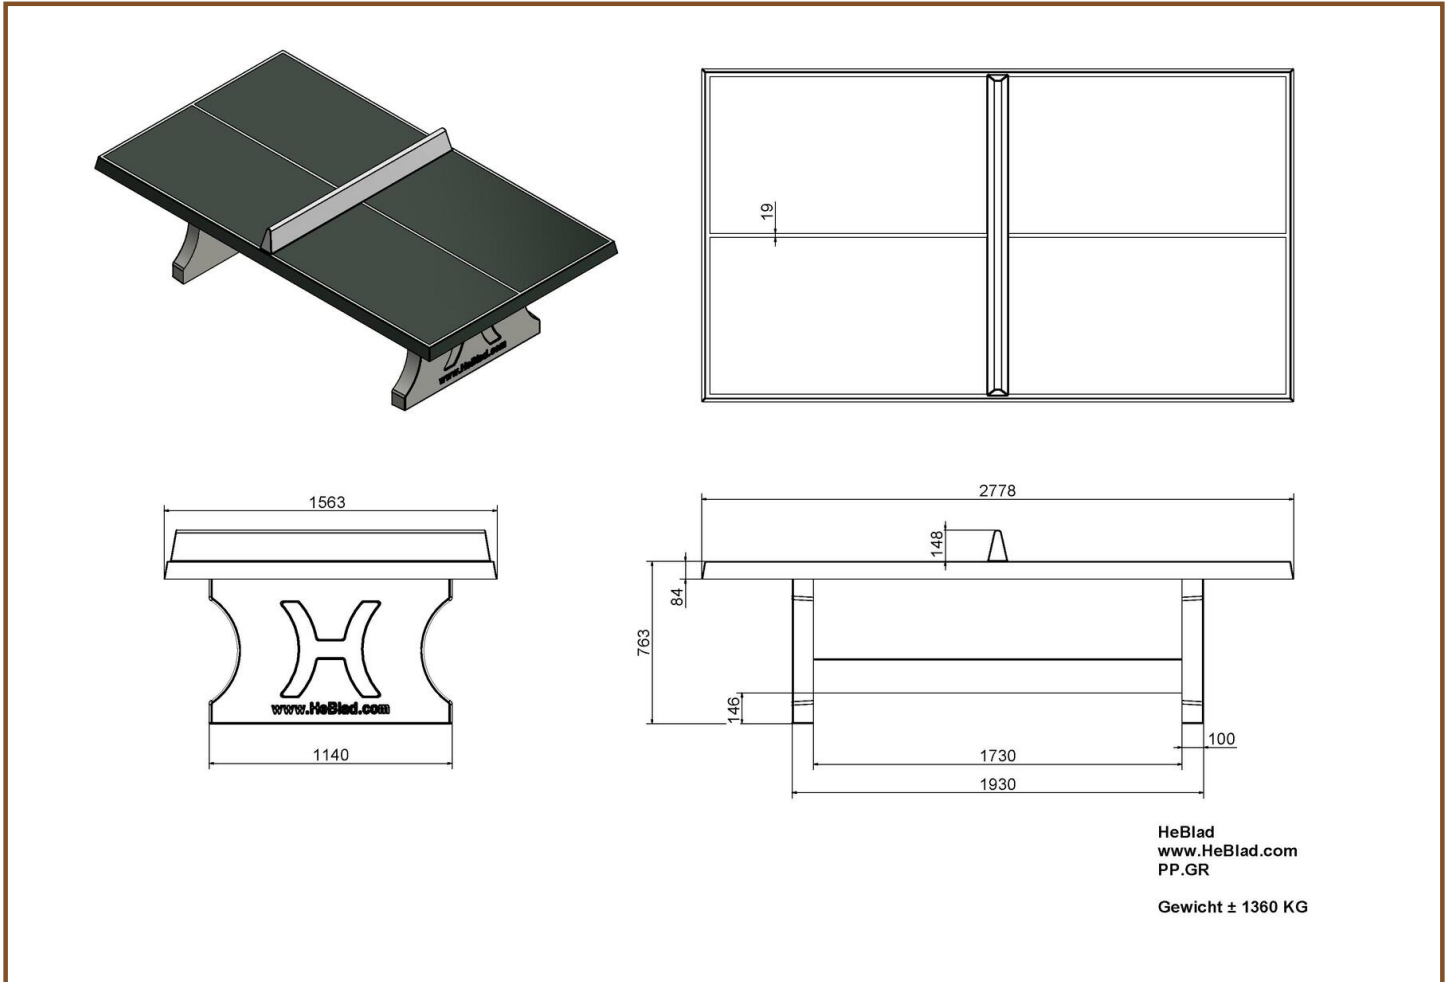

Specifications Concrete Ping-pong table green

Product code	PP.GR	Height tabletop	76 cm
Colour	Groen - RAL 6009	Height of the net	14,75 cm
Dimensions tabletop	274 x 152 cm	Weight	1360 kg
Dimensions underside tabletop	278 x 156 cm	Distance legs	183 cm (center to center)
Tabletop thickness	8,4 cm		

Related products

Our products are delivered from our factory in the Netherlands.