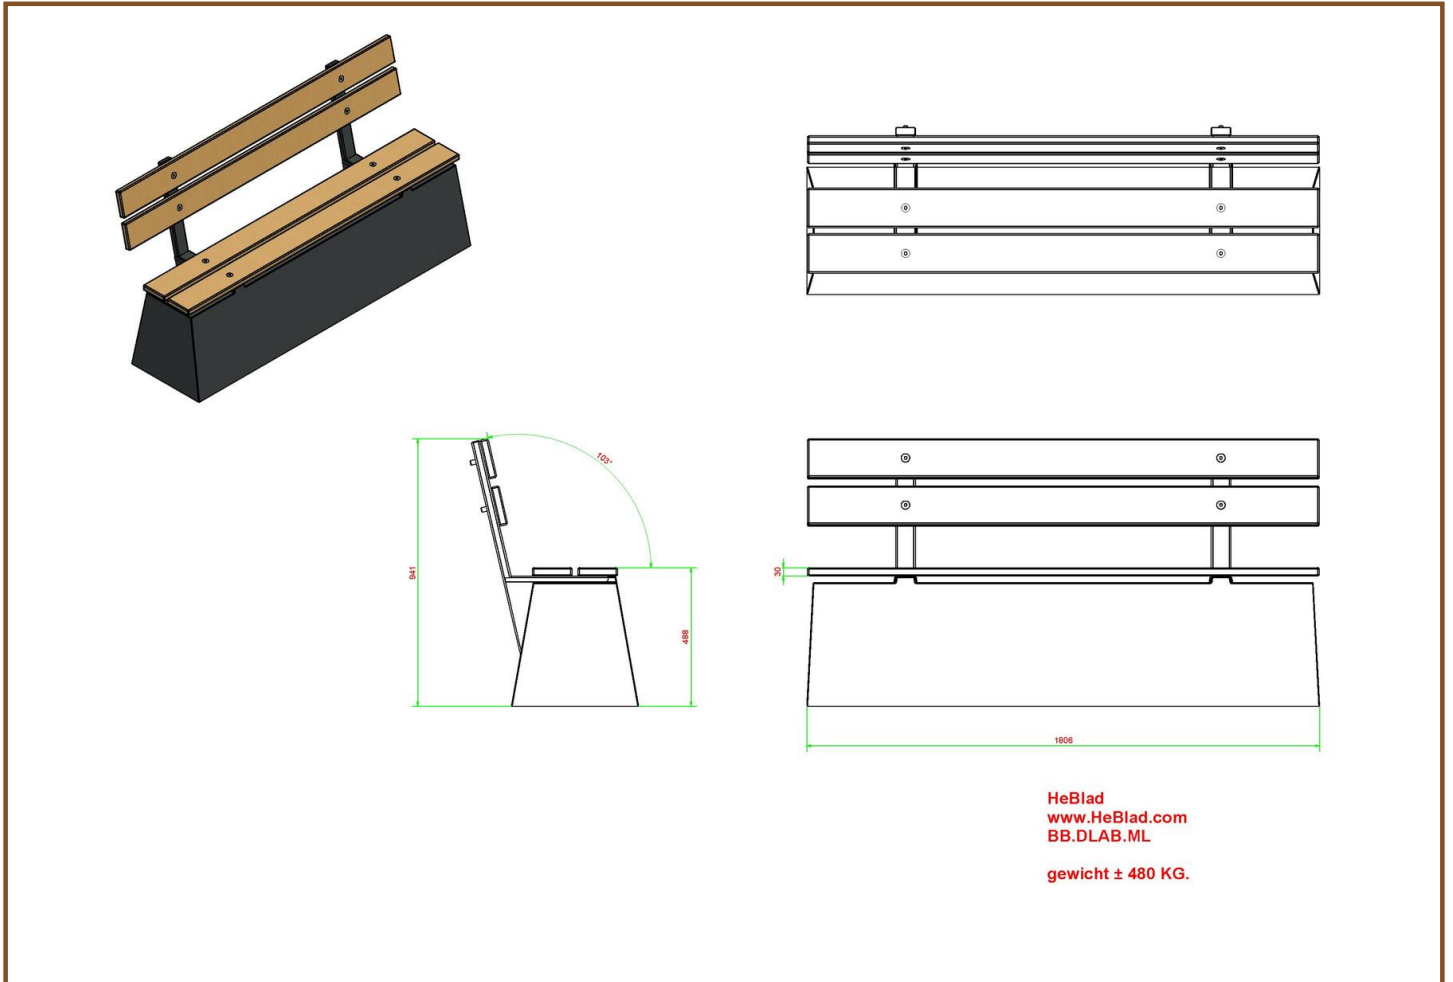

Specifications Bench DeLuxe with backrest Anthracite-Concrete

Product code	BB.DLAB.ML	Seating corner	103 degrees
Colour	Anthracite concrete	Weight	480 kg
Dimensions (L X W)	180 x 45 cm	Material seat	Bamboo
Seat height	50 cm	Number of seats	4

Related products

Our products are delivered from our factory in the Netherlands.