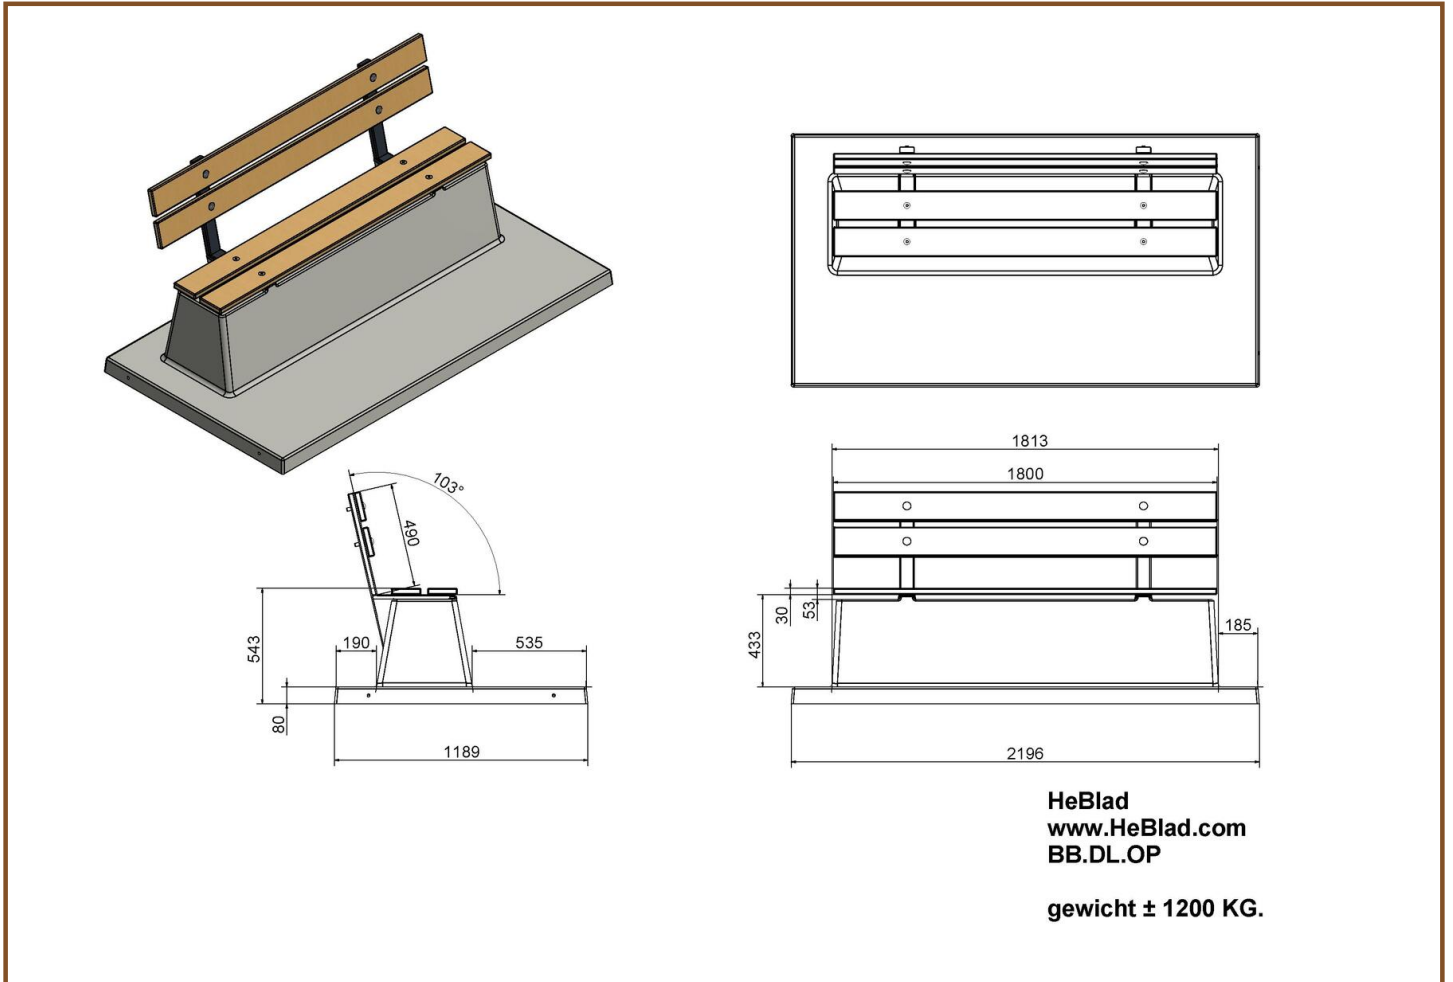

Specifications Bench DeLuxe with bottom plate and backrest Naural Concrete

Product code	BB.DL.OP	Seating corner	103 degrees
Colour	Natural concrete	Weight	1200 kg
Dimensions (L X W)	220 x 120 cm	Material seat	Bamboo
Seat height	47,5 cm	Number of seats	4

Related products

Our products are delivered from our factory in the Netherlands.