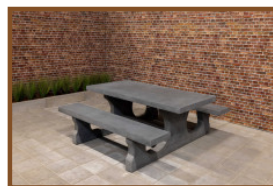

Specifications Picnic table DeLuxe Anthracite-Concrete

Product code	PS.DL.AB	Tabletop thickness	7.2 cm
Colour	Anthracite concrete	Seat height	49.7 cm
Dimensions (L x W x H)	180 x 187 x 75 cm	Weight	720 kg
Dimensions tabletop (L x W)	180 x 90 cm	Material seat	Bamboo
Height tabletop	74.7 cm	Distance legs	111 cm (center to center)

Related products

PS.ST.AB

Our products are delivered from our factory in the Netherlands.