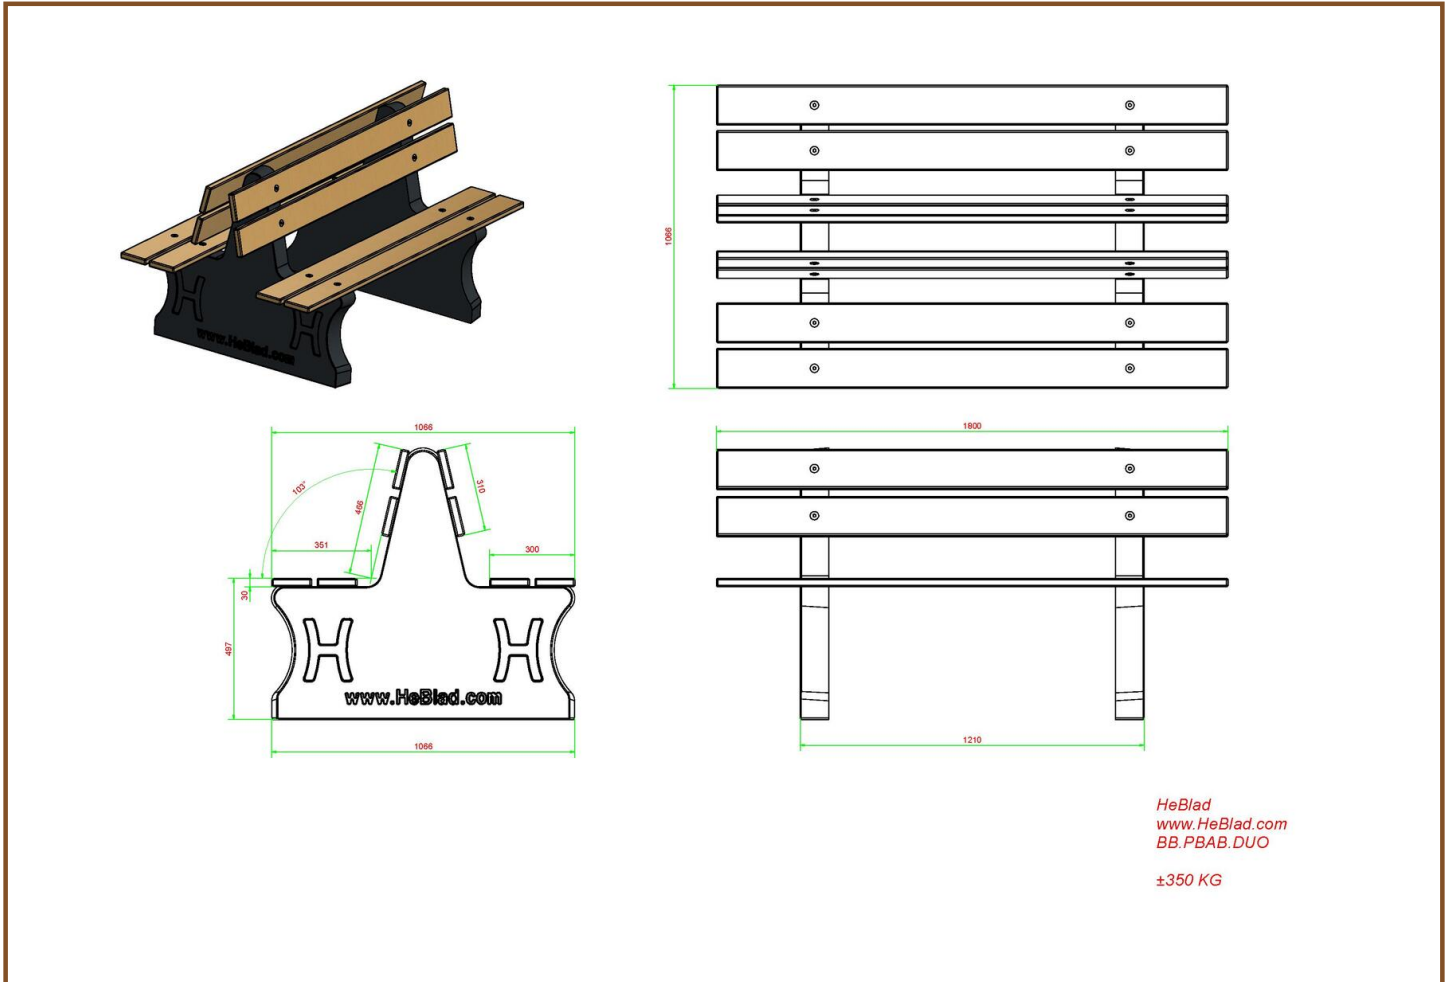

Specifications Park Bench Duo anthracite-concrete

Product code	BB.PBAB.DUO	Seating corner	103 degrees
Colour	Anthracite concrete	Weight	350 kg
Dimensions (L x W x H)	180 x 106 x 94 cm	Material seat	Bamboo
Seat height	49,7 cm	Number of seats	8

Our products are delivered from our factory in the Netherlands.