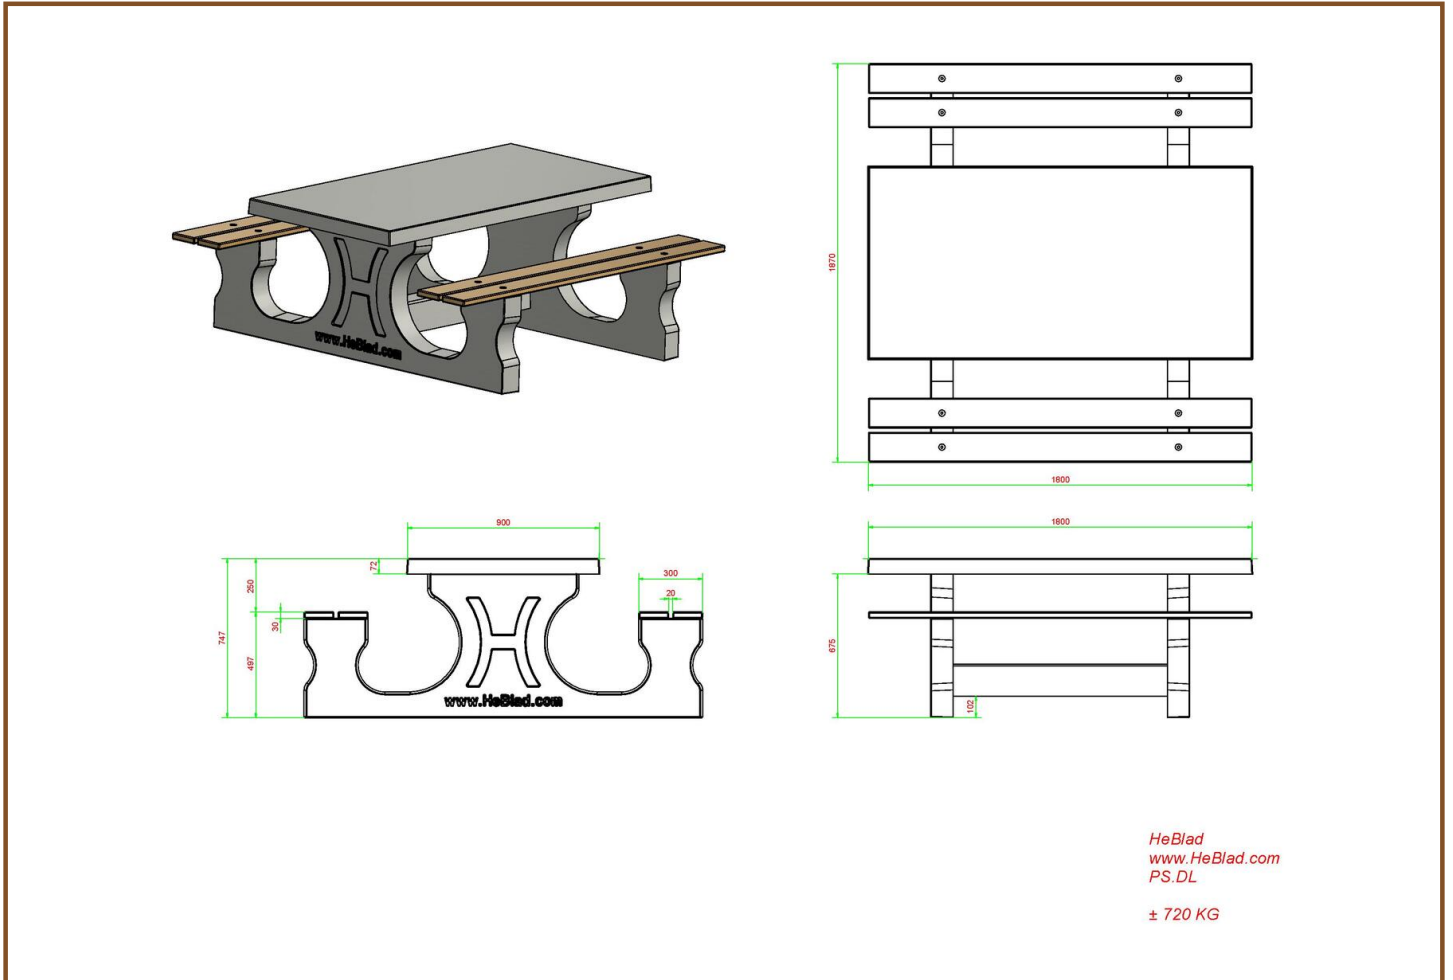

Specifications Picnic table DeLuxe

Product code	PS.DL	Tabletop thickness	7.2 cm
Colour	Natural concrete	Seat height	49.7 cm
Dimensions (L x W x H)	180 x 187 x 75 cm	Weight	720 kg
Dimensions tabletop (L x W)	180 x 90 cm	Material seat	Bamboo
Height tabletop	74.7 cm	Distance legs	111 cm (center to center)

Related products

Our products are delivered from our factory in the Netherlands.