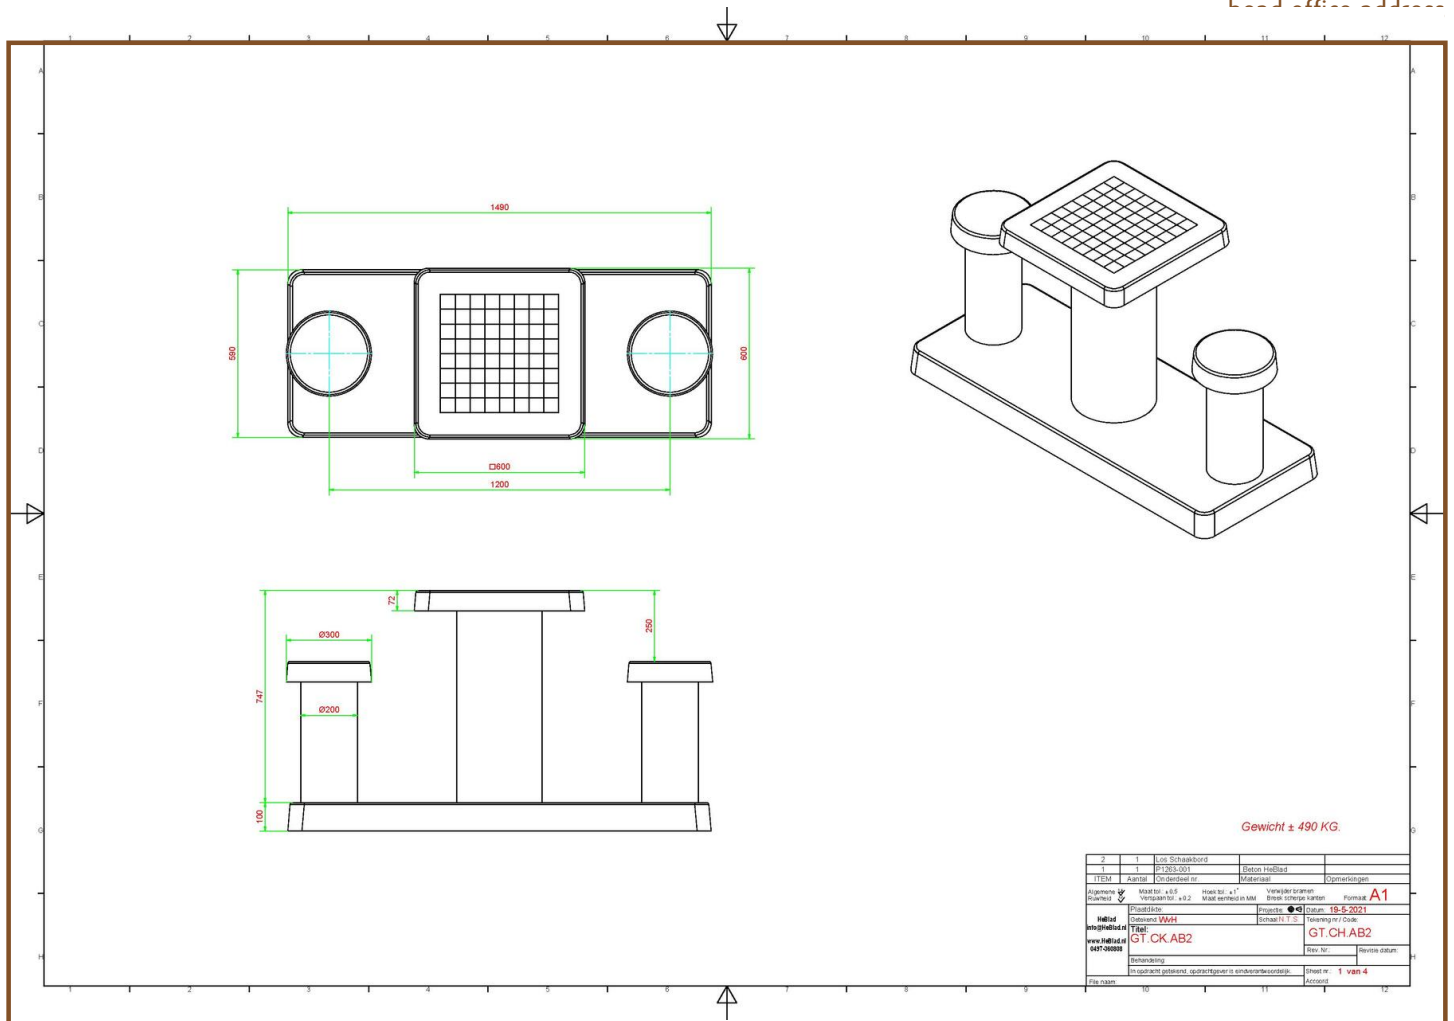

Specifications Chess Table Anthracite-Concrete (2P)

Product code	GT.CH.AB2	Dimensions tabletop	60 x 60 cm
Colour	Anthracite concrete	Tabletop thickness	10 cm
Dimensions (L X W)	149 x 59 cm	Weight	425 kg
Height tabletop	75 cm	Thickness bottom plate	10 cm
Seat height	50 cm		

Related products