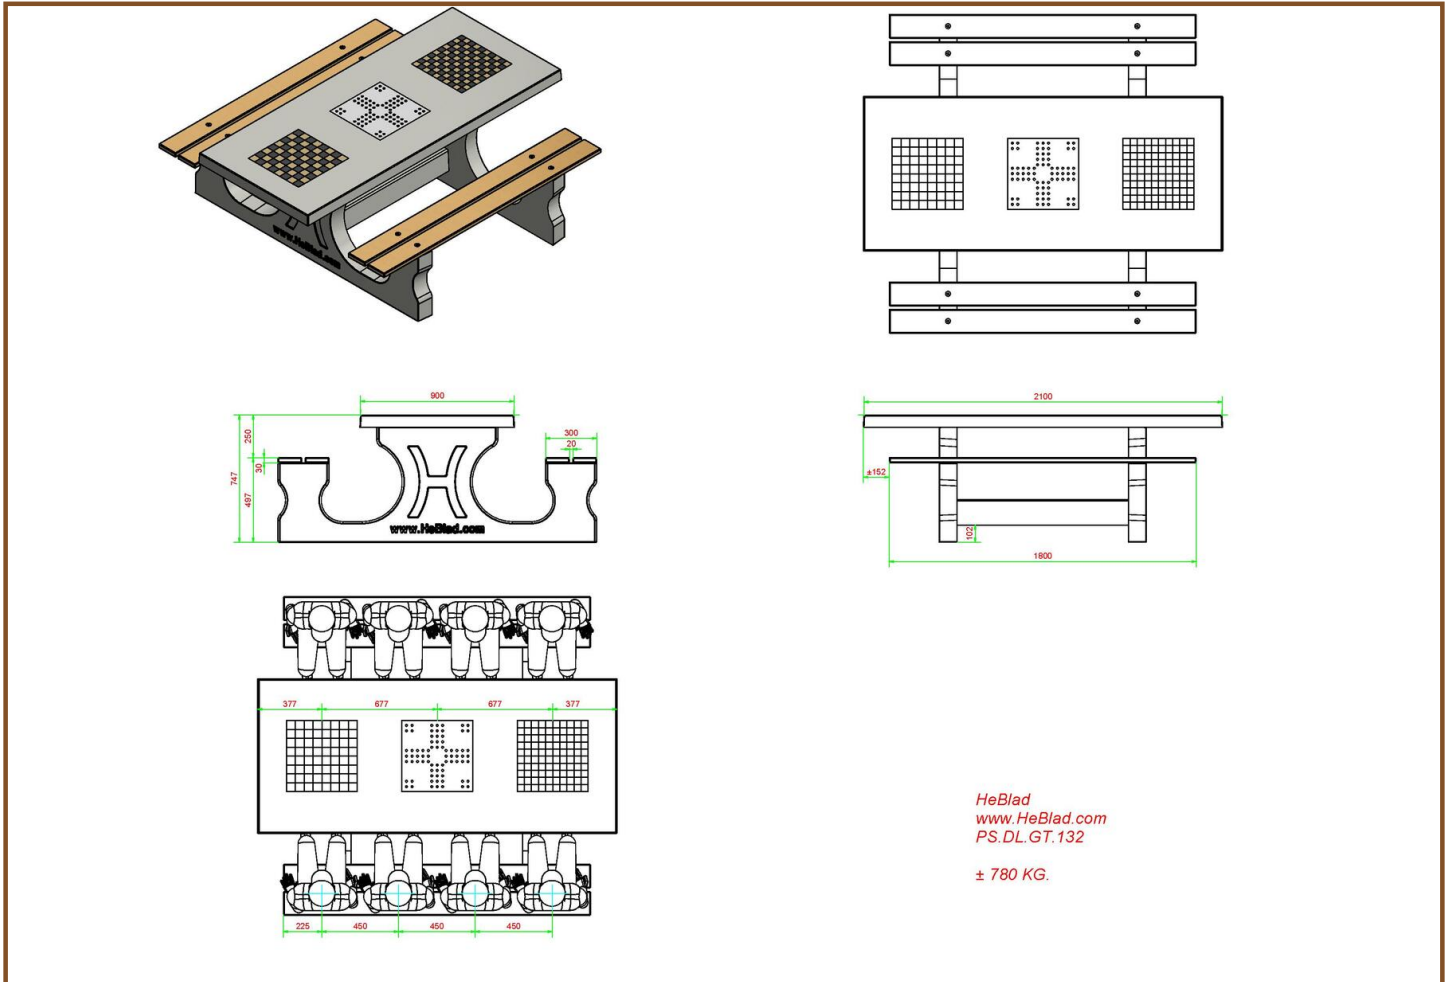

Specifications Multi Gaming table (1-3-2) DeLuxe

Product code	PS.DL.GT.132	Tabletop thickness	7,2 cm
Colour	Natural concrete	Seat height	49,7 cm
Dimensions (L x W x H)	210 x 187 x 75 cm	Weight	780 kg
Dimensions tabletop (L x W)	210 x 90 cm	Material seat	Bamboo
Height tabletop	74,7 cm	Distance legs	111 cm (center to center)