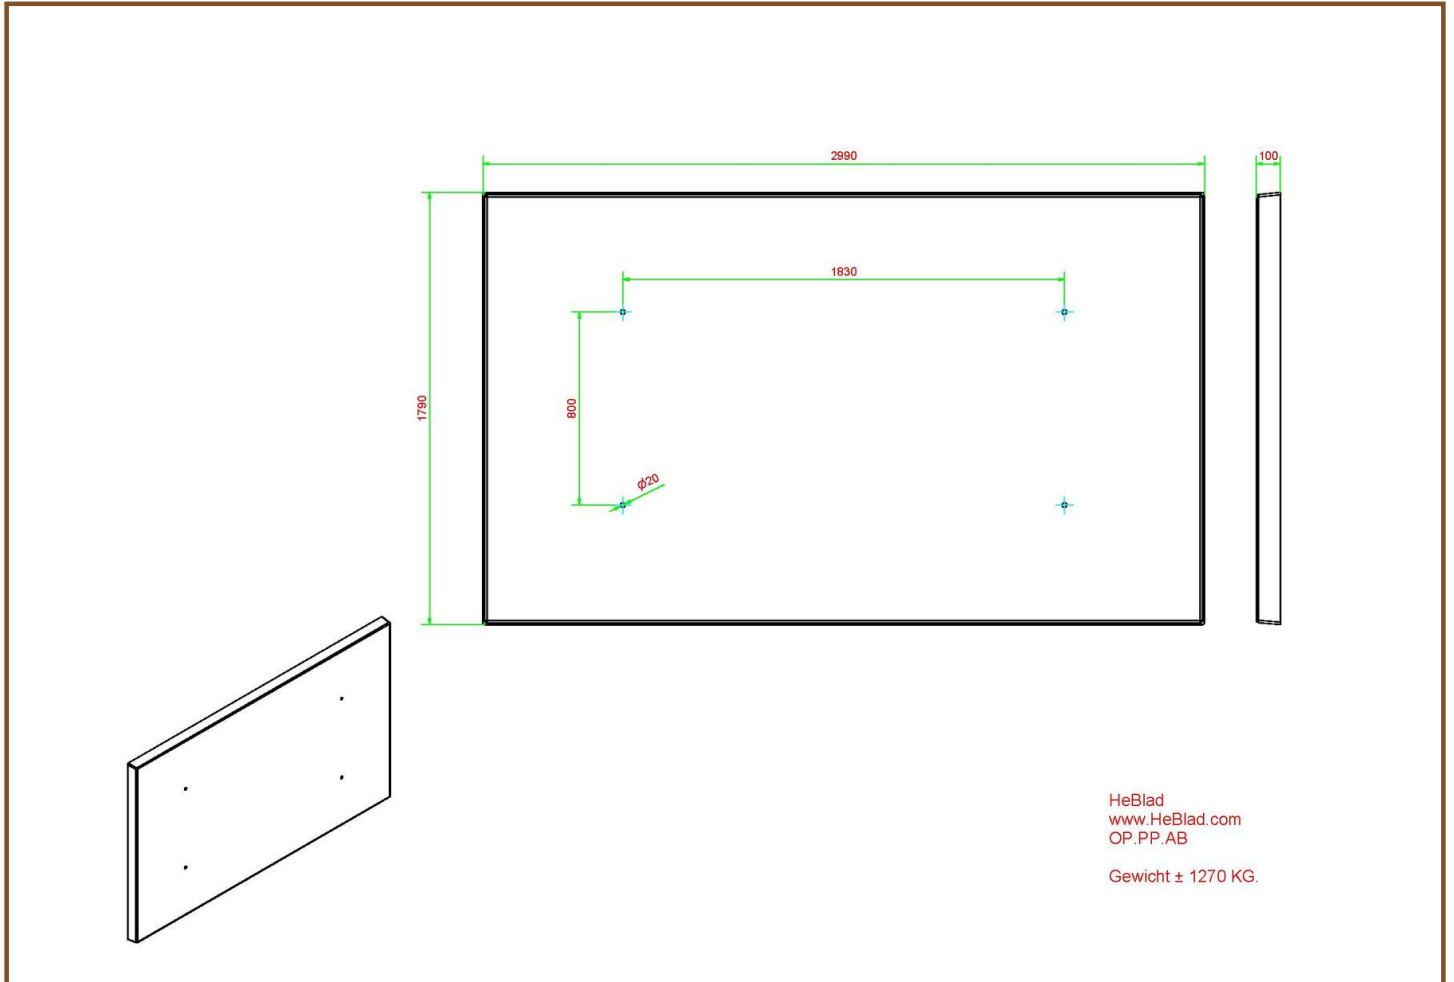

Specifications Concrete base plate for tennis table Anthracite-Concrete

Product code	OP.PP.AB	Finishing surface	Smooth concrete
Colour	Anthracite concrete	lifting device	139 x 87 x 99 cm
Dimensions (L x W x H)	299 x 179 x 10 cm	preparation attachment	Holes for bolts M16
Weight	1270 Kg		

Related products

Our products are delivered from our factory in the Netherlands.