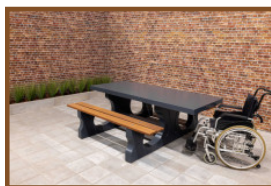

HeBlad
www.HeBlad.com
PS.DL.RT

± 790 kg

Specifications Picnic table DeLuxe Natural Concrete Wheelchair accessible

Product code	PS.DL.RT	Tabletop thickness	7.2 cm
Colour	Natural concrete	Seat height	52.7 cm
Dimensions (L x W x H)	210 x 187 x 78 cm	Weight	790 kg
Dimensions tabletop (L x W)	210 x 90 cm	Material seat	Bamboo
Height tabletop	77.7 cm	Distance legs	111 cm (center to center)

Related products

PS.DLA.RT

Our products are delivered from our factory in the Netherlands.