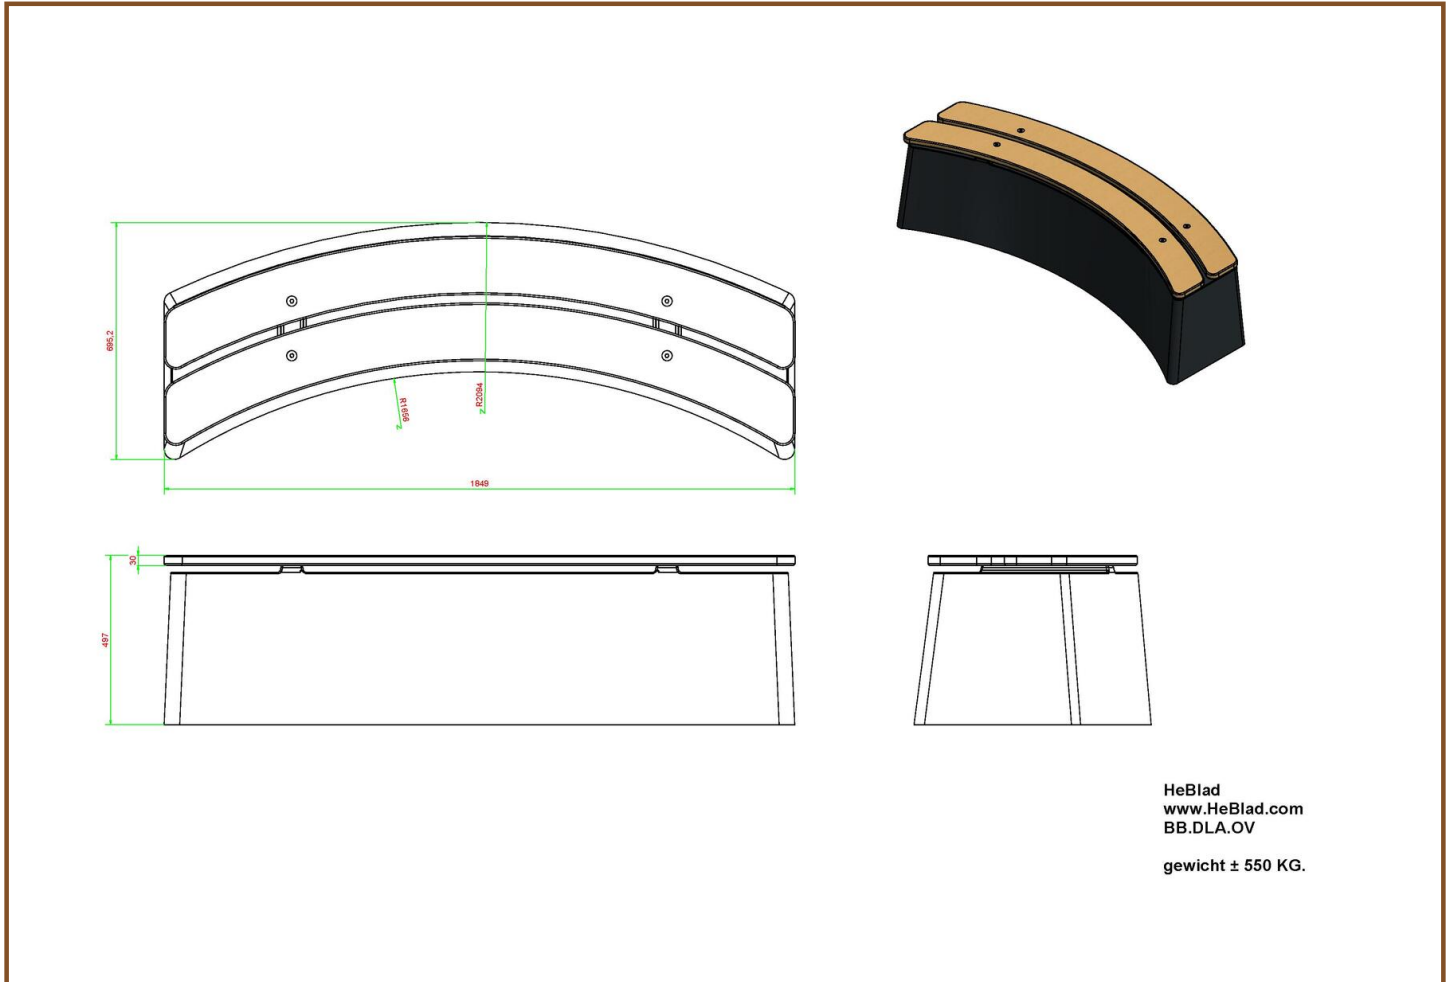

Specifications Concrete Bench DeLuxe Oval Anthracite

Product code	BB.DLA.OV	Weight	550 kg
Colour	Anthracite lacquered, RAL 7001	Material seat	Bamboo
Dimensions (L x W x H)	185 x 70 x 50 cm	Number of seats	4
Seat height	50 cm		

Related products

Our products are delivered from our factory in the Netherlands.