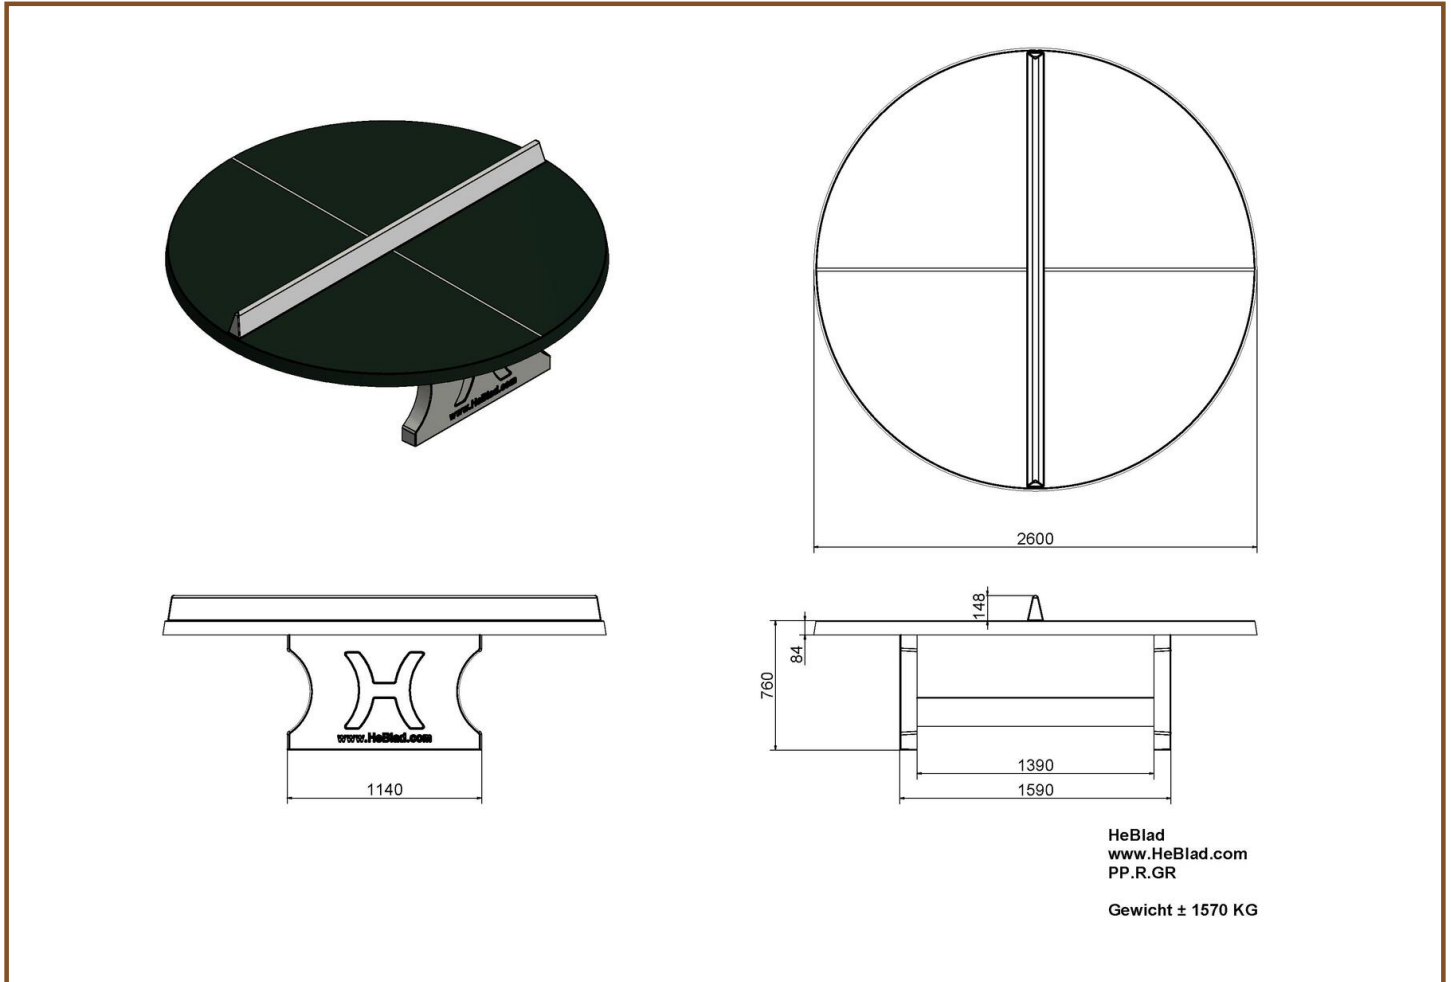

Specifications Concrete Ping-pong table green, round

Product code	PP.R.GR	Height tabletop	76 cm
Colour	Groen - RAL 6009	Height of the net	14,75 cm
Dimensions tabletop	∅ 260 cm	Weight	1570 kg
Dimensions underside tabletop	∅ 264 cm	Distance legs	149 cm (center to center)
Tabletop thickness	8,4 cm		

Related products

Our products are delivered from our factory in the Netherlands.