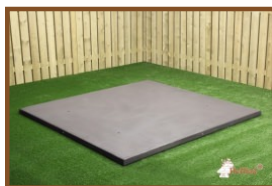

Specifications Bottom plate for all brands of Benches Anthracite-Concrete

Product code	OP.BB.AB	Weight	525 kg
Colour	Anthracite concrete	Finishing surface	Anti-slip (window) profile
Dimensions (L x W x H)	248 x 120 x 7,2 cm	lifting device	Concrete screw sleeve M16

Related products

OP.PS.AB

Our products are delivered from our factory in the Netherlands.