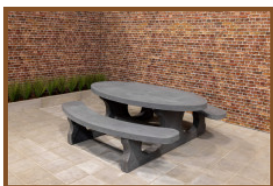

Related products

PS.STAB.OV