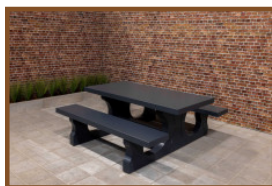

Specifications Picnic table Standard Natural Concrete

Product code	PS.ST	Tabletop thickness	7.2 cm
Colour	Natural concrete	Seat height	49.7 cm
Dimensions (L x W x H)	180 x 192 x 75 cm	Weight	905 kg
Dimensions tabletop (L x W)	180 x 90 cm	Material seat	Beton
Height tabletop	74.7 cm	Distance legs	111 cm (center to center)

Related products

PS.ST.A

Our products are delivered from our factory in the Netherlands.