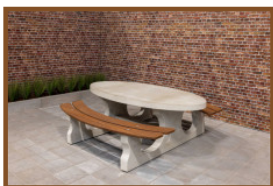

Related products

PS.DL.OV