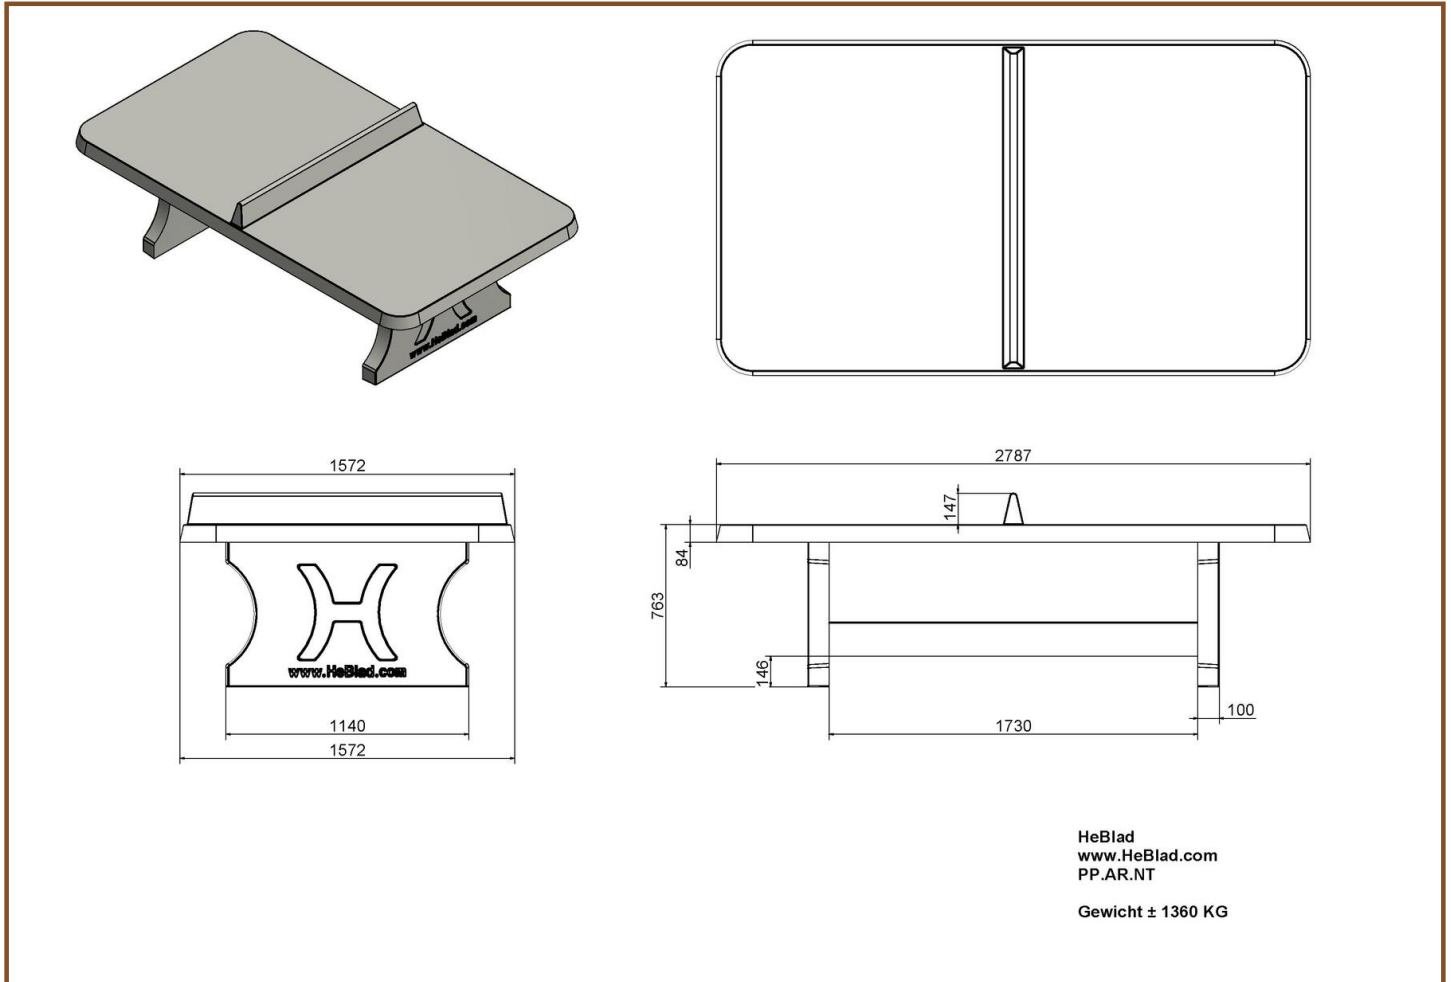

Specifications Ping-pong table rounded, Natural Concrete

Product code	PP.AR.NT	Height tabletop	76 cm
Colour	Natural concrete	Height of the net	14,75 cm
Dimensions tabletop	274 x 152 cm	Weight	1360 kg
Dimensions underside tabletop	279 x 157 cm	Distance legs	183 cm (center to center)
Tabletop thickness	8,4 cm		

Related products

Our products are delivered from our factory in the Netherlands.