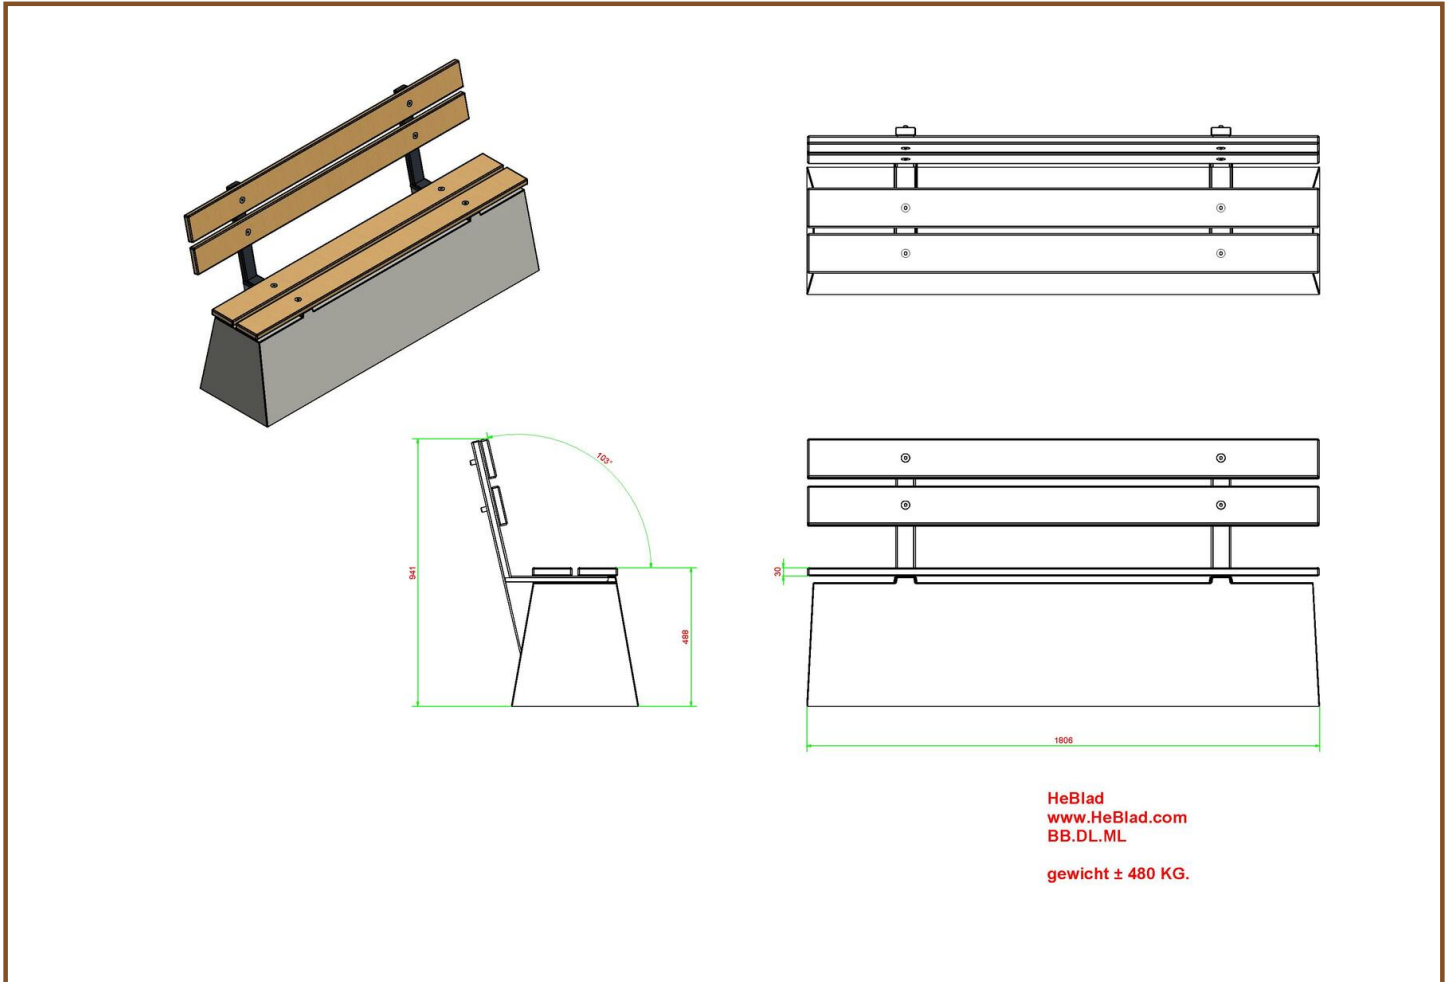

Specifications Bench DeLuxe with backrest Natural Concrete

Product code	BB.DL.ML	Seating corner	103 degrees
Colour	Natural concrete	Weight	480 kg
Dimensions (L X W)	180 x 45 cm	Material seat	Bamboo
Seat height	50 cm	Number of seats	4

Related products

Our products are delivered from our factory in the Netherlands.