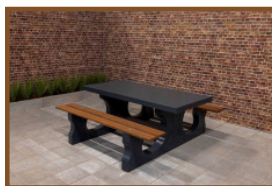

Specifications Picnic table DeLuxe Oval Anthracite-Concrete

Product code	PS.DLAB.OV	Tabletop thickness	7.2 cm
Colour	Anthracite concrete	Seat height	49.7 cm
Dimensions (L x W x H)	211 x 205 x 75 cm	Weight	750 kg
Dimensions tabletop (L x W)	205 x 110 cm	Material seat	Bamboo
Height tabletop	74.7 cm	Distance legs	110 cm (center to center)

Related products

PS.DL.A

Our products are delivered from our factory in the Netherlands.