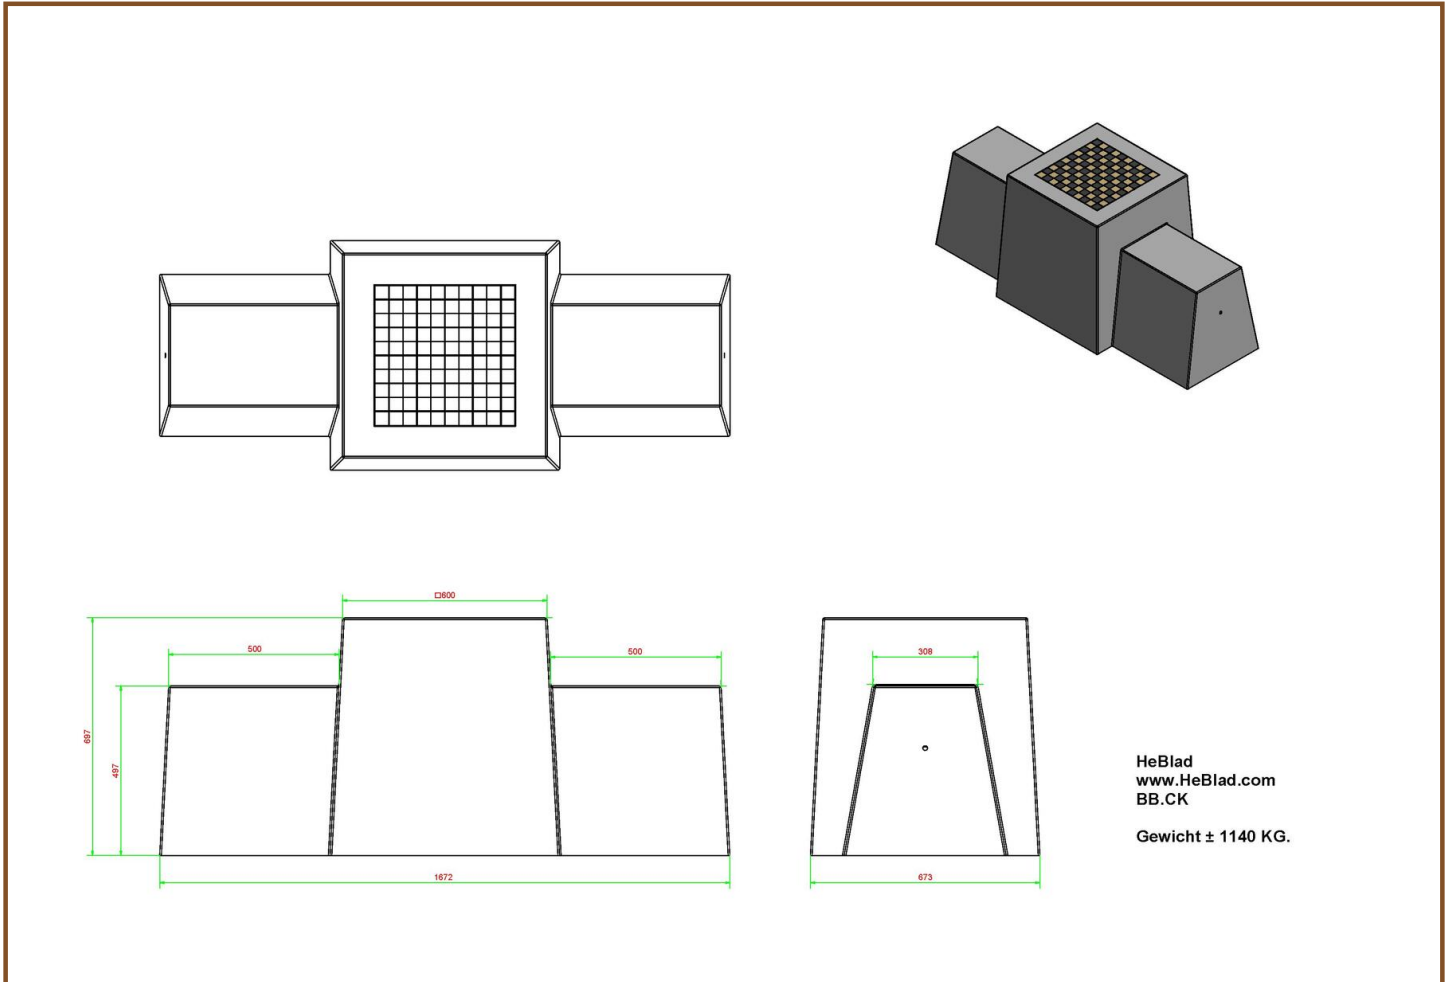

Specifications Checkers/Drafts Bench, Natural Concrete

Product code	BB.CK	Height tabletop	70 cm
Colour	Natural concrete	Weight	1140 kg
Dimensions (L x W x H)	167 x 67 x 70 cm	Number of seats	2
Seat height	50 cm		

Related products

Our products are delivered from our factory in the Netherlands.