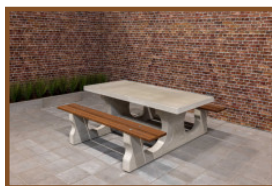

Specifications Bench DeLuxe Natural Concrete

Product code	BB.DL	Weight	475 kg
Colour	Natural concrete	Material seat	Bamboo
Dimensions (L x W x H)	180 x 45 x 50 cm	Number of seats	4
Seat height	50 cm		

Related products

PS.DL

Our products are delivered from our factory in the Netherlands.