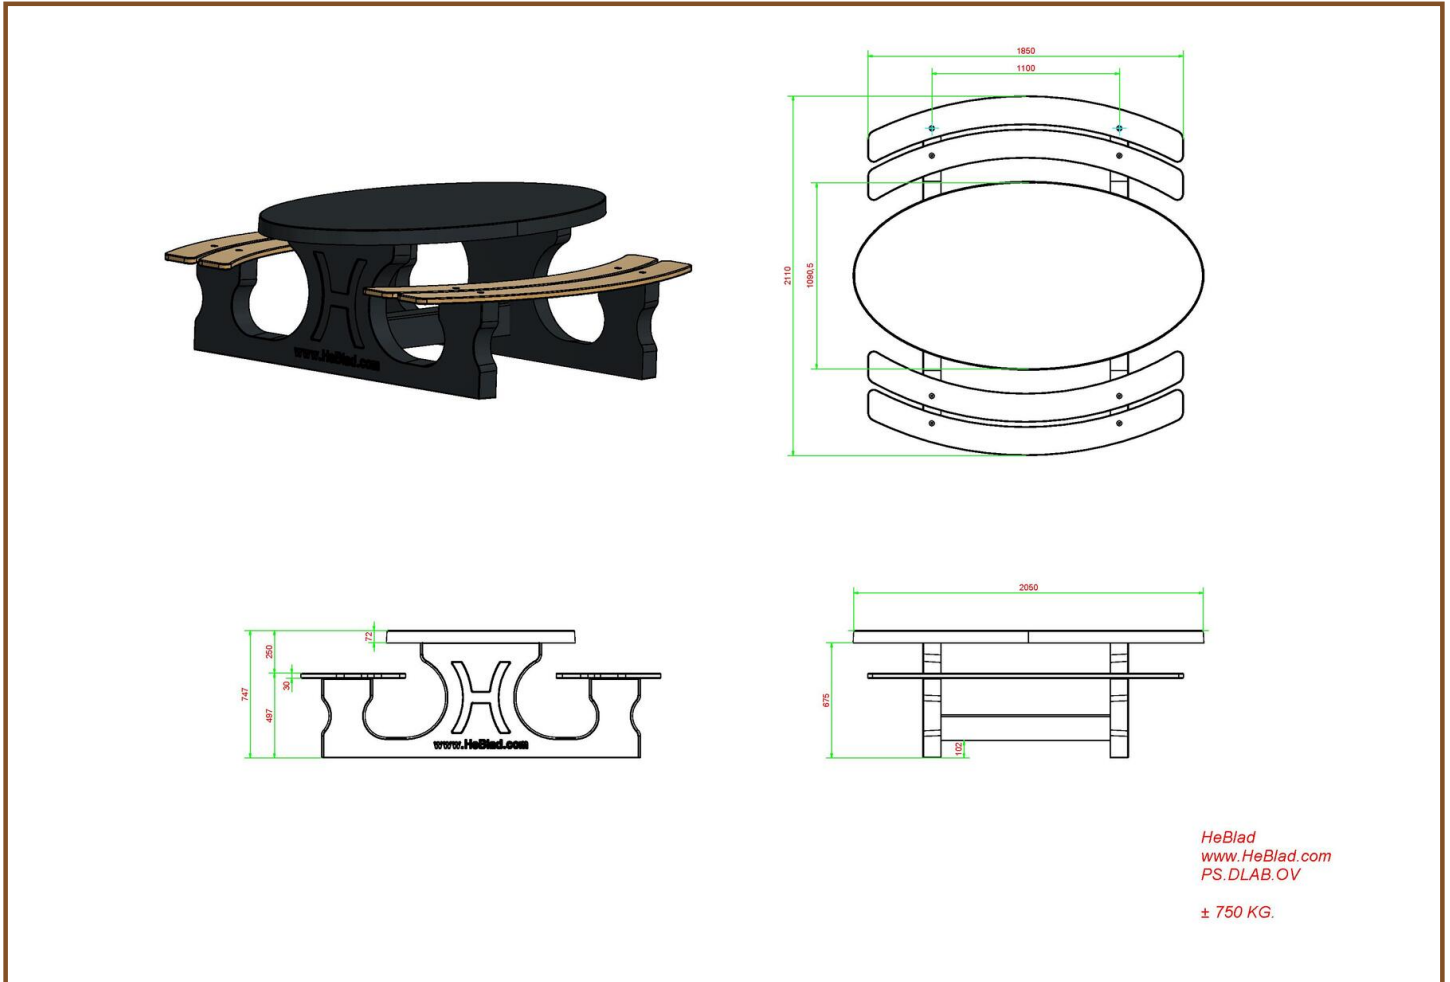

Specifications Picnic table DeLuxe Oval Anthracite-Concrete

Product code	PS.DLAB.OV	Tabletop thickness	7.2 cm
Colour	Anthracite concrete	Seat height	49.7 cm
Dimensions (L x W x H)	211 x 205 x 75 cm	Weight	750 kg
Dimensions tabletop (L x W)	205 x 110 cm	Material seat	Bamboo
Height tabletop	74.7 cm	Distance legs	110 cm (center to center)

Related products

Our products are delivered from our factory in the Netherlands.