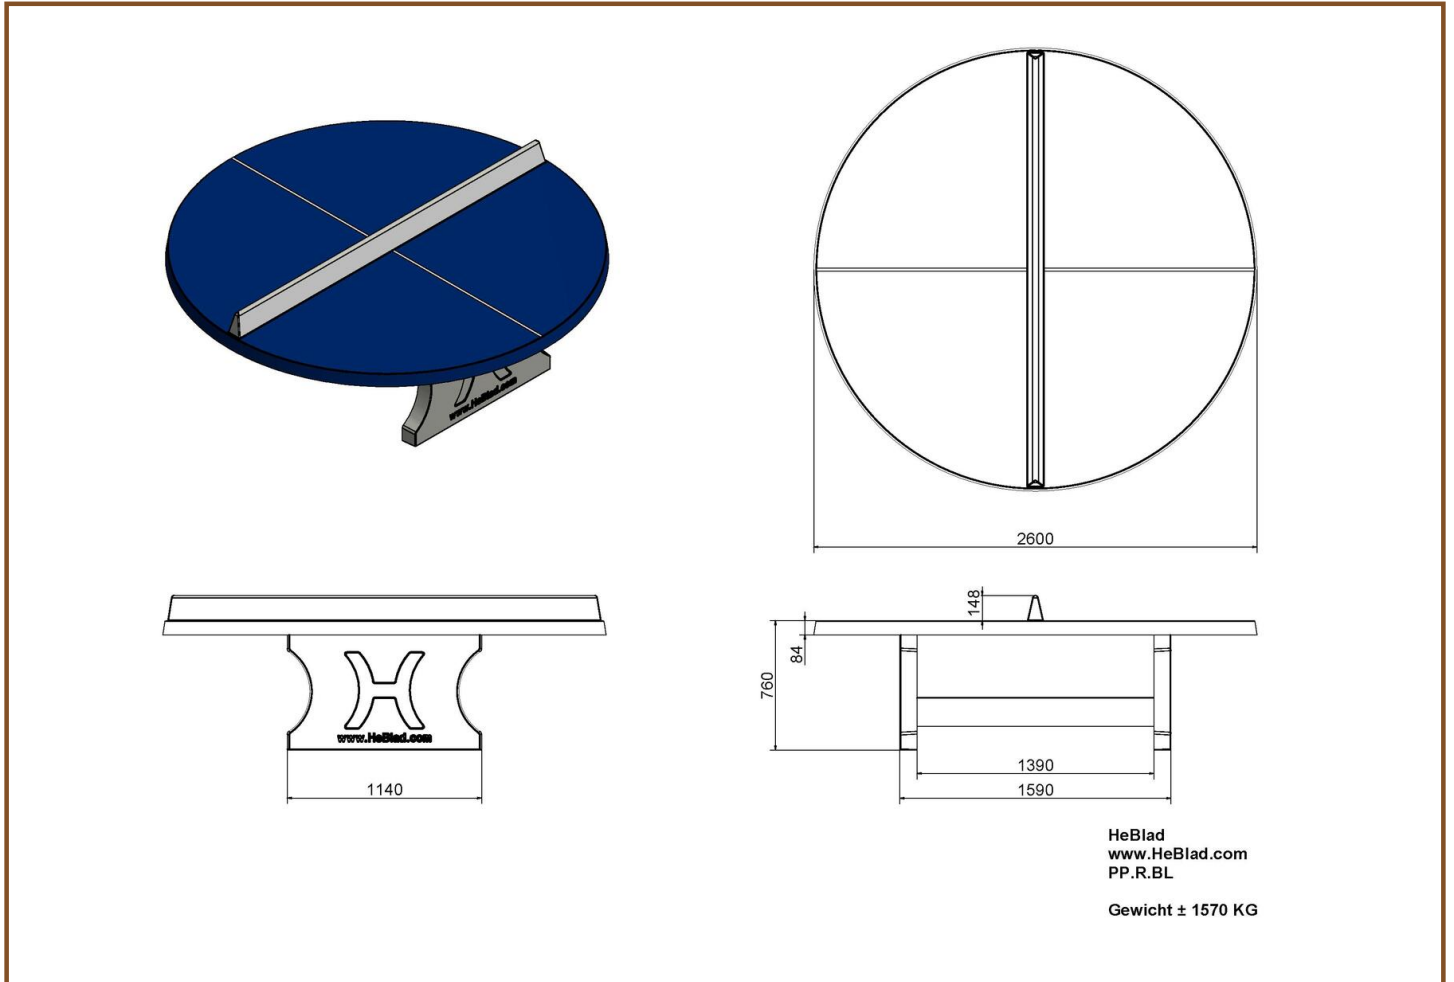

Specifications Concrete Ping-pong table blue, round

Product code	PP.R.BL	Height tabletop	76 cm
Colour	Blauw - RAL 5005	Height of the net	14,75 cm
Dimensions tabletop	∅ 260 cm	Weight	1570 kg
Dimensions underside tabletop	∅ 264 cm	Distance legs	149 cm (center to center)
Tabletop thickness	8,4 cm		

Related products

Our products are delivered from our factory in the Netherlands.