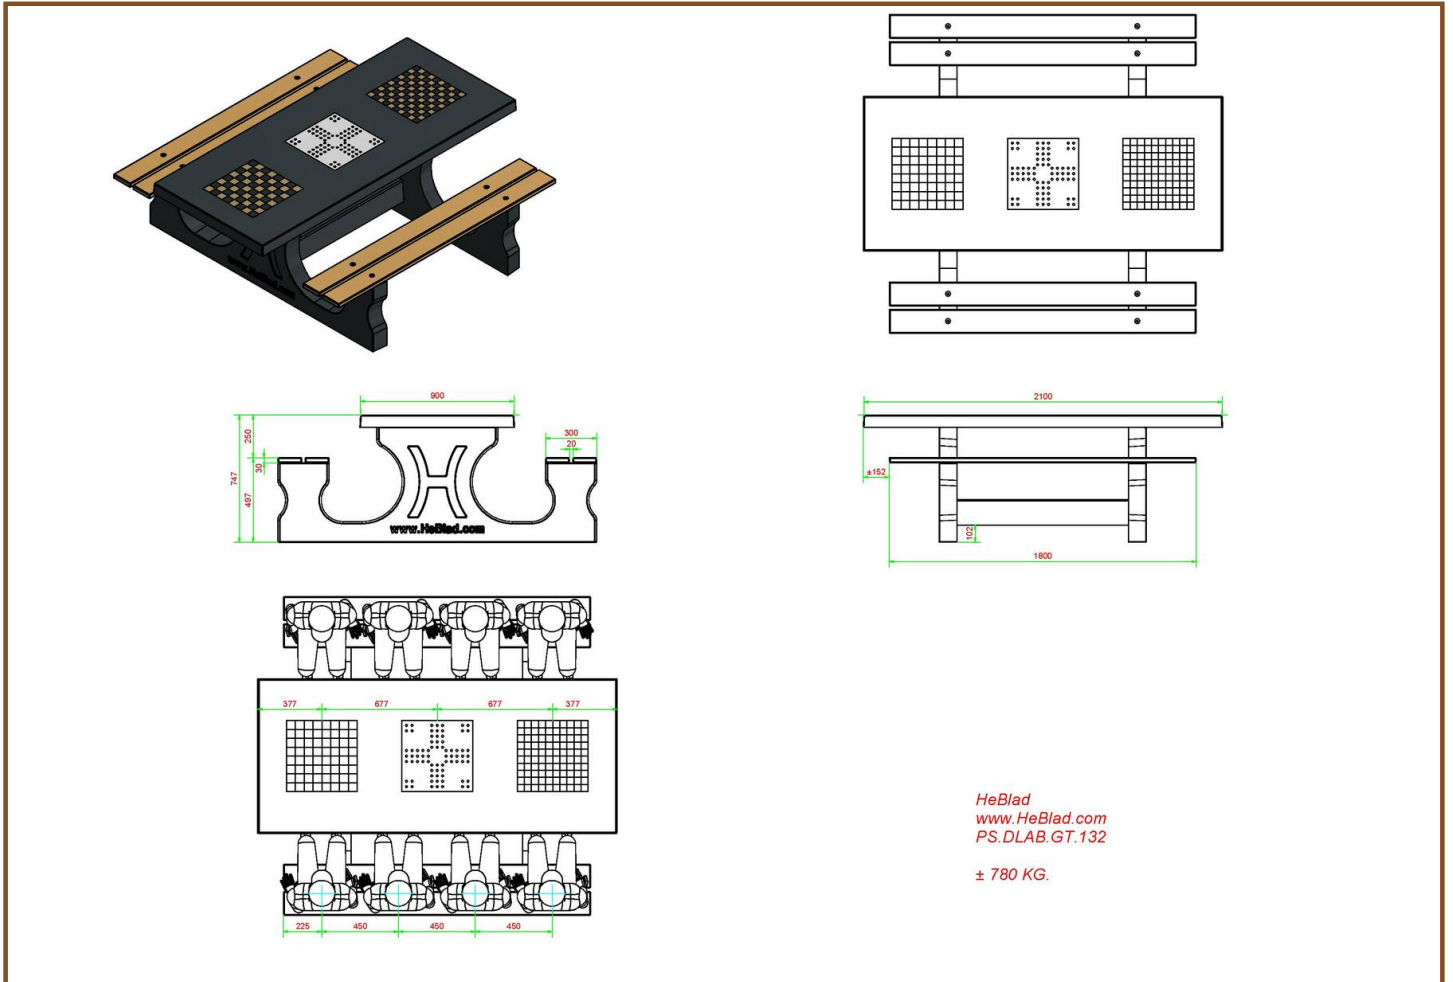

Specifications Multi Gaming table (1-3-2) DeLuxe Anthracite-Concrete

Product code	PS.DLAB.GT.132	Tabletop thickness	7,2 cm
Colour	Anthracite concrete	Seat height	49,7 cm
Dimensions (L x W x H)	210 x 187 x 75 cm	Weight	780 kg
Dimensions tabletop (L x W)	210 x 90 cm	Material seat	Bamboo
Height tabletop	74,7 cm	Distance legs	111 cm (center to center)