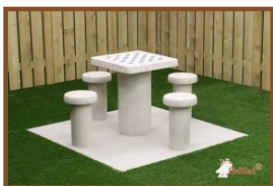

Specifications Set of chessmen

Product code

GT.CH.Pieces

Related products

GT.CH.G4