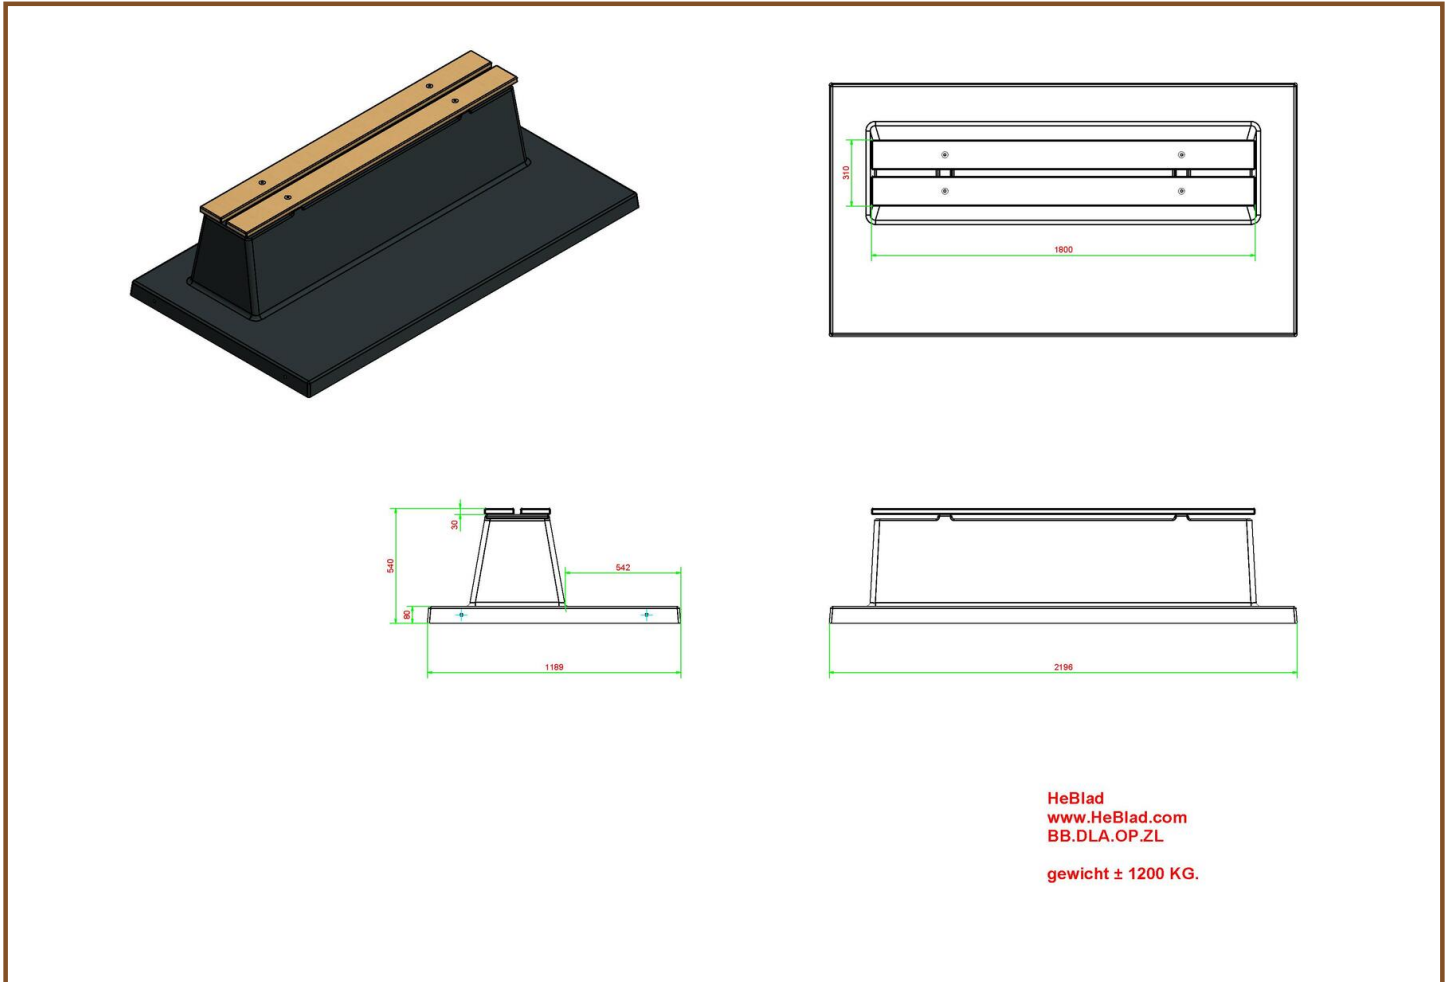

Specifications Concrete bench DeLuxe with bottom plate without backrest Anthracite

Product code	BB.DLA.OP.ZL	Weight	1200 kg
Colour	Anthracite lacquered, RAL 7016	Material seat	Bamboo
Dimensions (L X W)	220 x 120 cm	Number of seats	4
Seat height	47,5 cm		

Related products

Our products are delivered from our factory in the Netherlands.