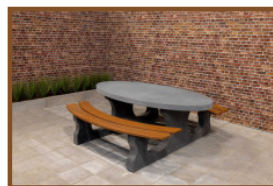

PS.DLAB.OV