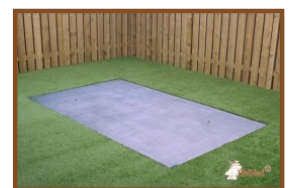

OP.PP.AB

Our products are delivered from our factory in the Netherlands.