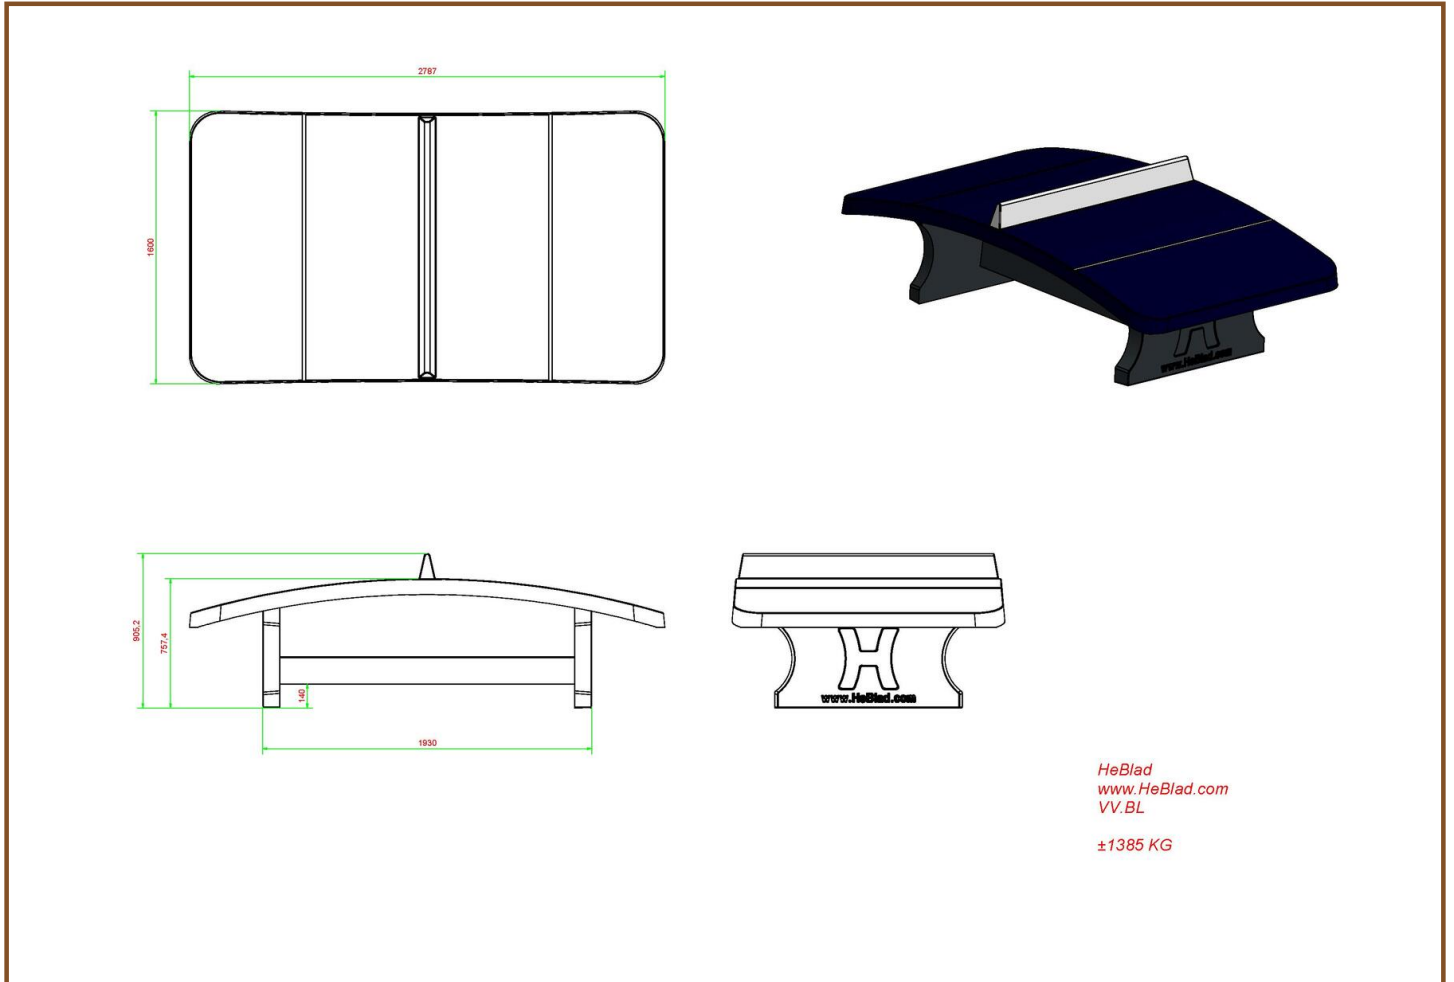

Specifications Concrete Foot Volleyball Table Blue

Product code	VV.BL	Height tabletop	76 cm
Colour	Blauw - RAL 5005	Height of the net	14,75 cm
Dimensions tabletop	274 x 152 cm	Weight	1385 kg
Dimensions underside tabletop	278 x 156 cm	Distance legs	183 cm (center to center)
Tabletop thickness	8,4 cm		

Related products

Our products are delivered from our factory in the Netherlands.