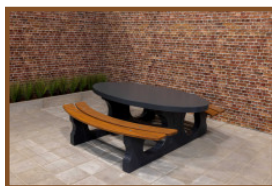

Specifications Anchoring set HeBlad Tables

Product code

HB.VS

Related products

PS.DLA.OV

Our products are delivered from our factory in the Netherlands.