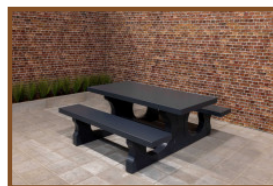

Specifications Concrete Picnic table DeLuxe Anthracite

Product code	PS.DL.A	Tabletop thickness	7.2 cm
Colour	Anthracite lacquered, RAL 7002	Seat height	49.7 cm
Dimensions (L x W x H)	180 x 187 x 75 cm	Weight	720 kg
Dimensions tabletop (L x W)	180 x 90 cm	Material seat	Bamboo
Height tabletop	74.7 cm	Distance legs	111 cm (center to center)

Related products

PS.ST.A

Our products are delivered from our factory in the Netherlands.