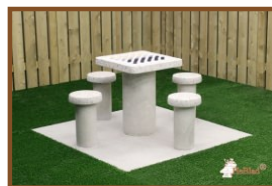

Specifications Set of rubber dampers for football table, 16 pcs.

Product code

HB.FB.Bumperset

Related products

HB.FB.A

PP.AR.BL

GT.CK.G4

HB.FB.Ball6