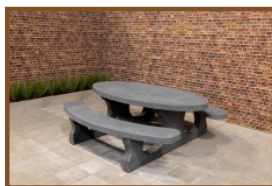

PS.STAB.OV