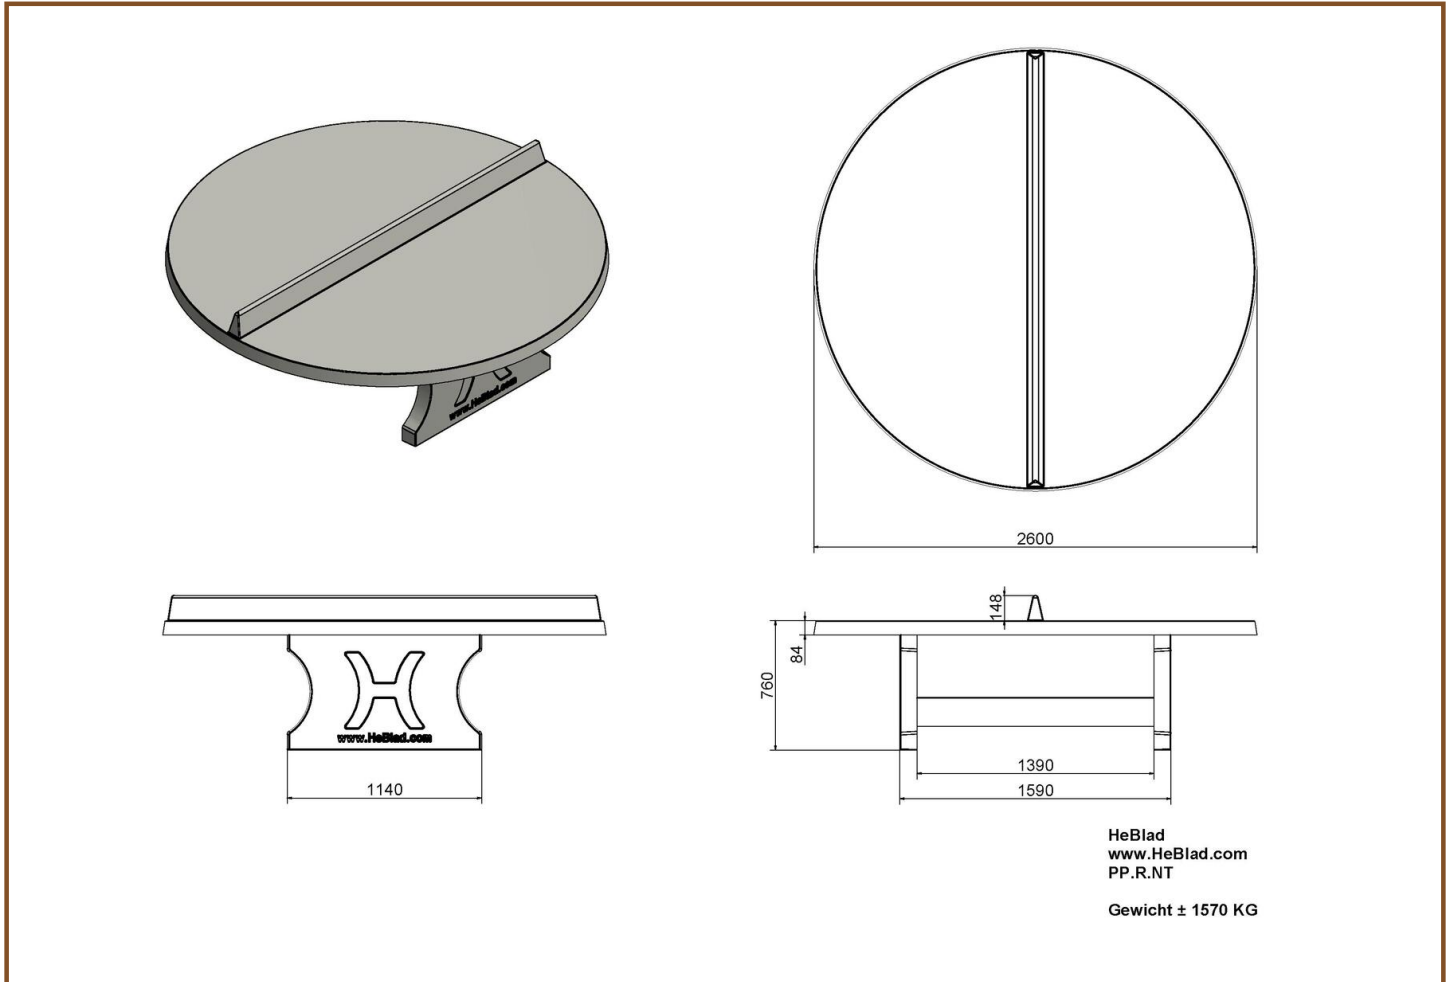

Specifications Round Ping-pong table in Natural Concrete

Product code	PP.R.NT	Height tabletop	76 cm
Colour	Natural concrete	Height of the net	14,75 cm
Dimensions tabletop	∅ 260 cm	Weight	1570 kg
Dimensions underside tabletop	∅ 264 cm	Distance legs	149 cm (center to center)
Tabletop thickness	8,4 cm		

Related products

Our products are delivered from our factory in the Netherlands.