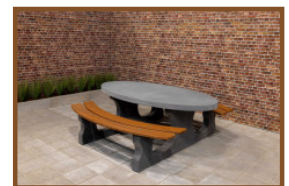

PS.DLAB.OV

Our products are delivered from our factory in the Netherlands.