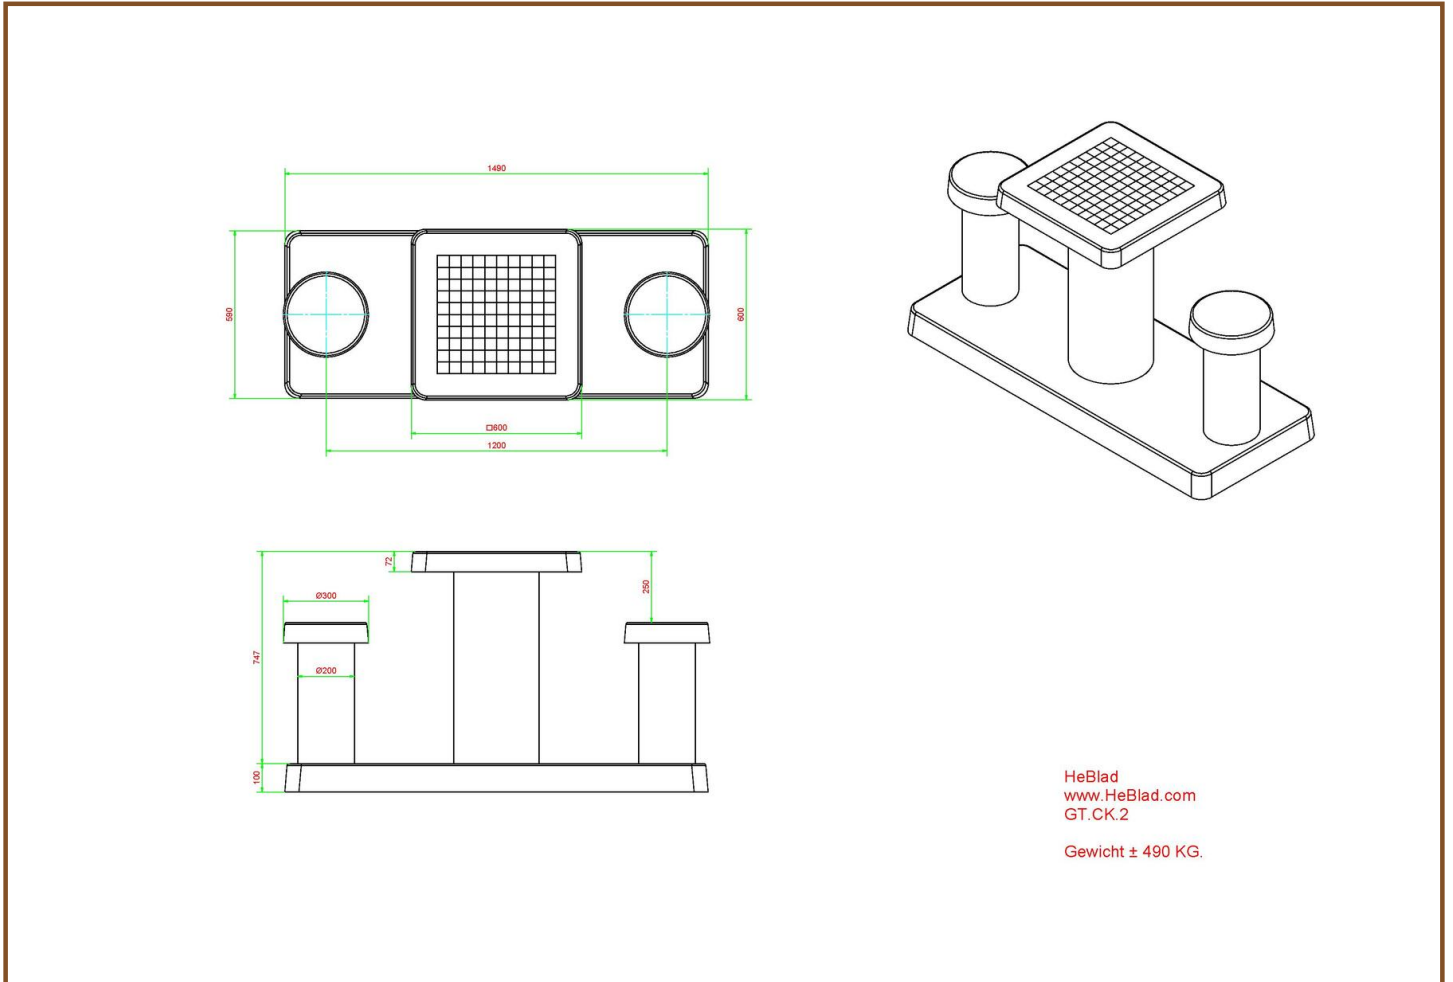

Specifications Checkers/Drafts Table Natural Concrete (2P)

Product code	GT.CK.2	Dimensions tabletop	60 x 60 cm
Colour	Natural concrete	Tabletop thickness	10 cm
Dimensions (L X W)	149 x 59 cm	Weight	425 kg
Height tabletop	75 cm	Thickness bottom plate	10 cm
Seat height	50 cm		

Related products

Our products are delivered from our factory in the Netherlands.