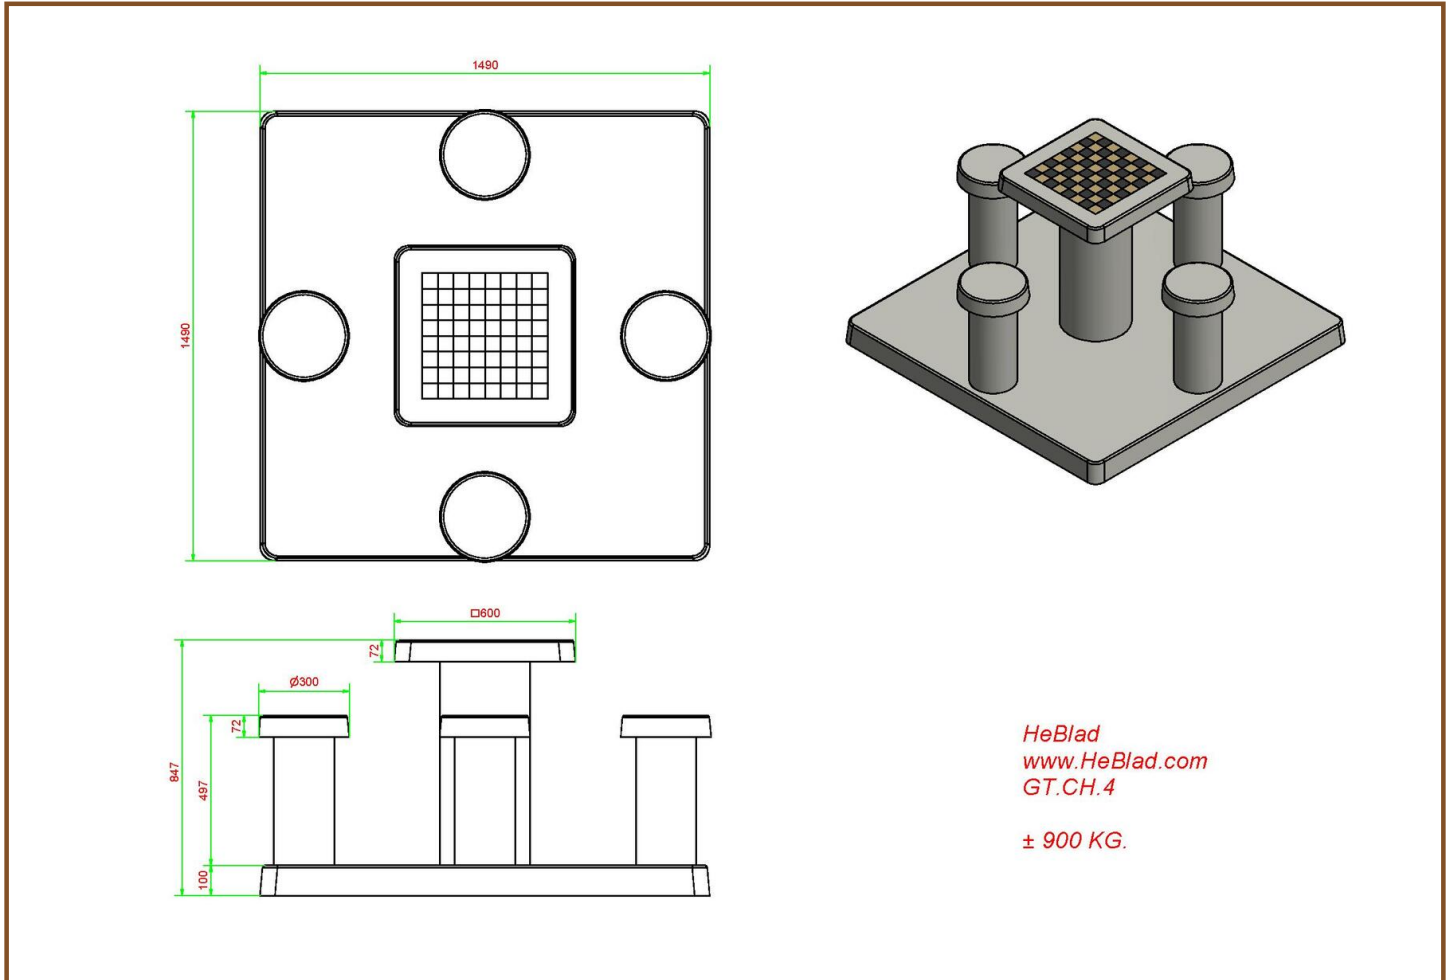

Specifications Chess Table Natural Concrete (4P)

Product code	GT.CH.4	Dimensions tabletop	60 x 60 cm
Colour	Natural concrete	Tabletop thickness	7,2 cm
Dimensions (L X W)	149 x 149 cm	Weight	900 kg
Height tabletop	75 cm	Thickness bottom plate	10 cm
Seat height	50 cm		

Related products

Our products are delivered from our factory in the Netherlands.