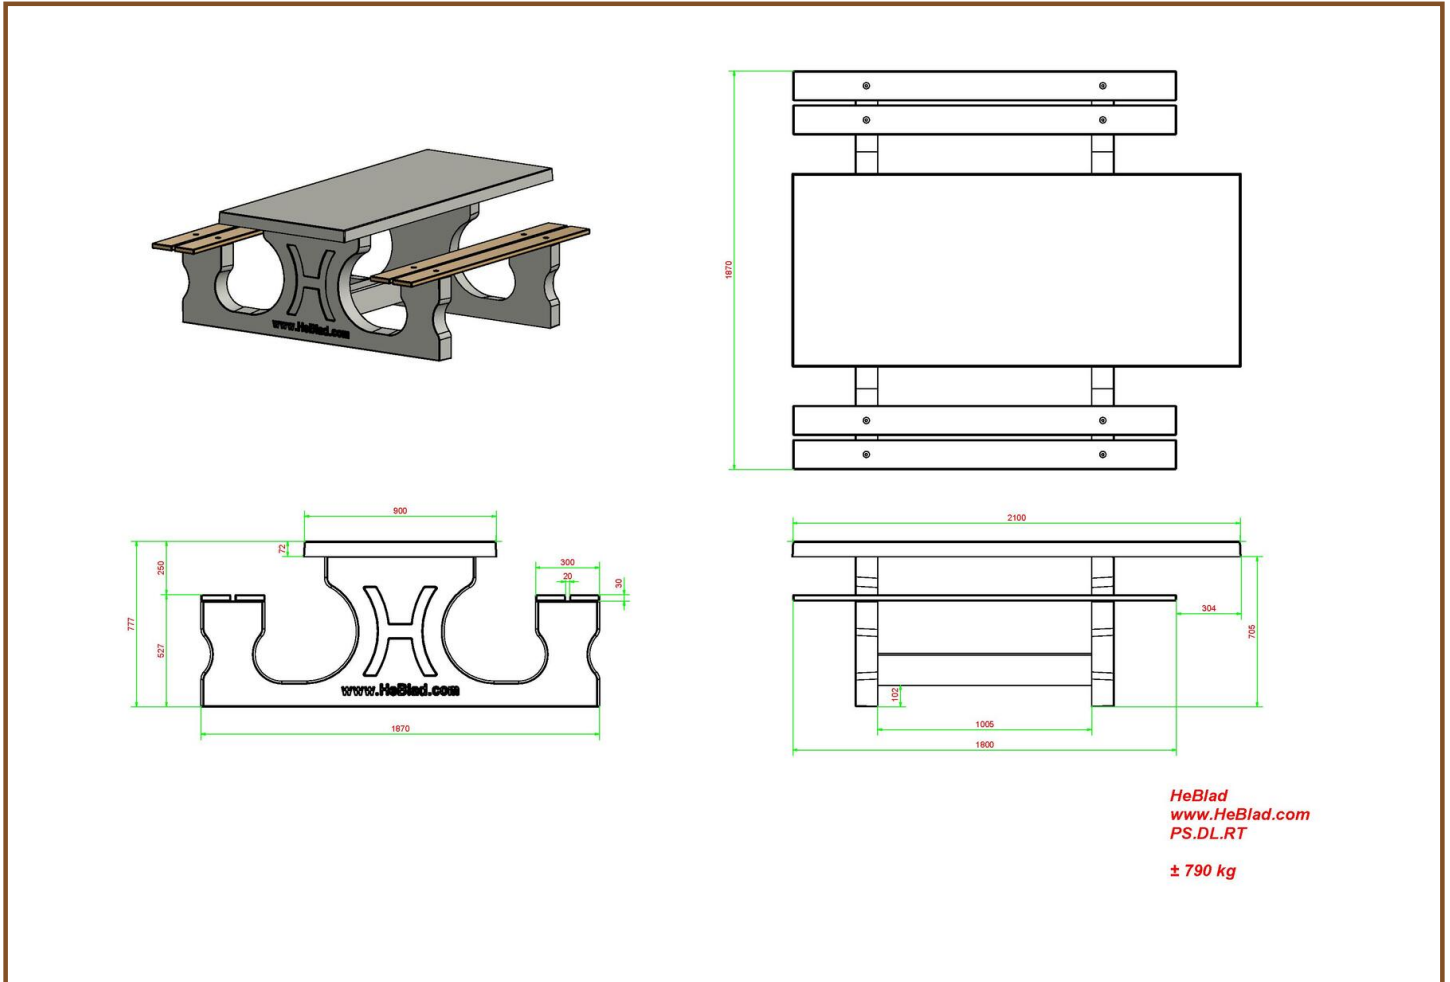

HeBlad
www.HeBlad.com
PS.DL.RT

± 790 kg

Specifications Picnic table DeLuxe Natural Concrete Wheelchair accessible

Product code	PS.DL.RT	Tabletop thickness	7.2 cm
Colour	Natural concrete	Seat height	52.7 cm
Dimensions (L x W x H)	210 x 187 x 78 cm	Weight	790 kg
Dimensions tabletop (L x W)	210 x 90 cm	Material seat	Bamboo
Height tabletop	77.7 cm	Distance legs	111 cm (center to center)

Related products

Our products are delivered from our factory in the Netherlands.