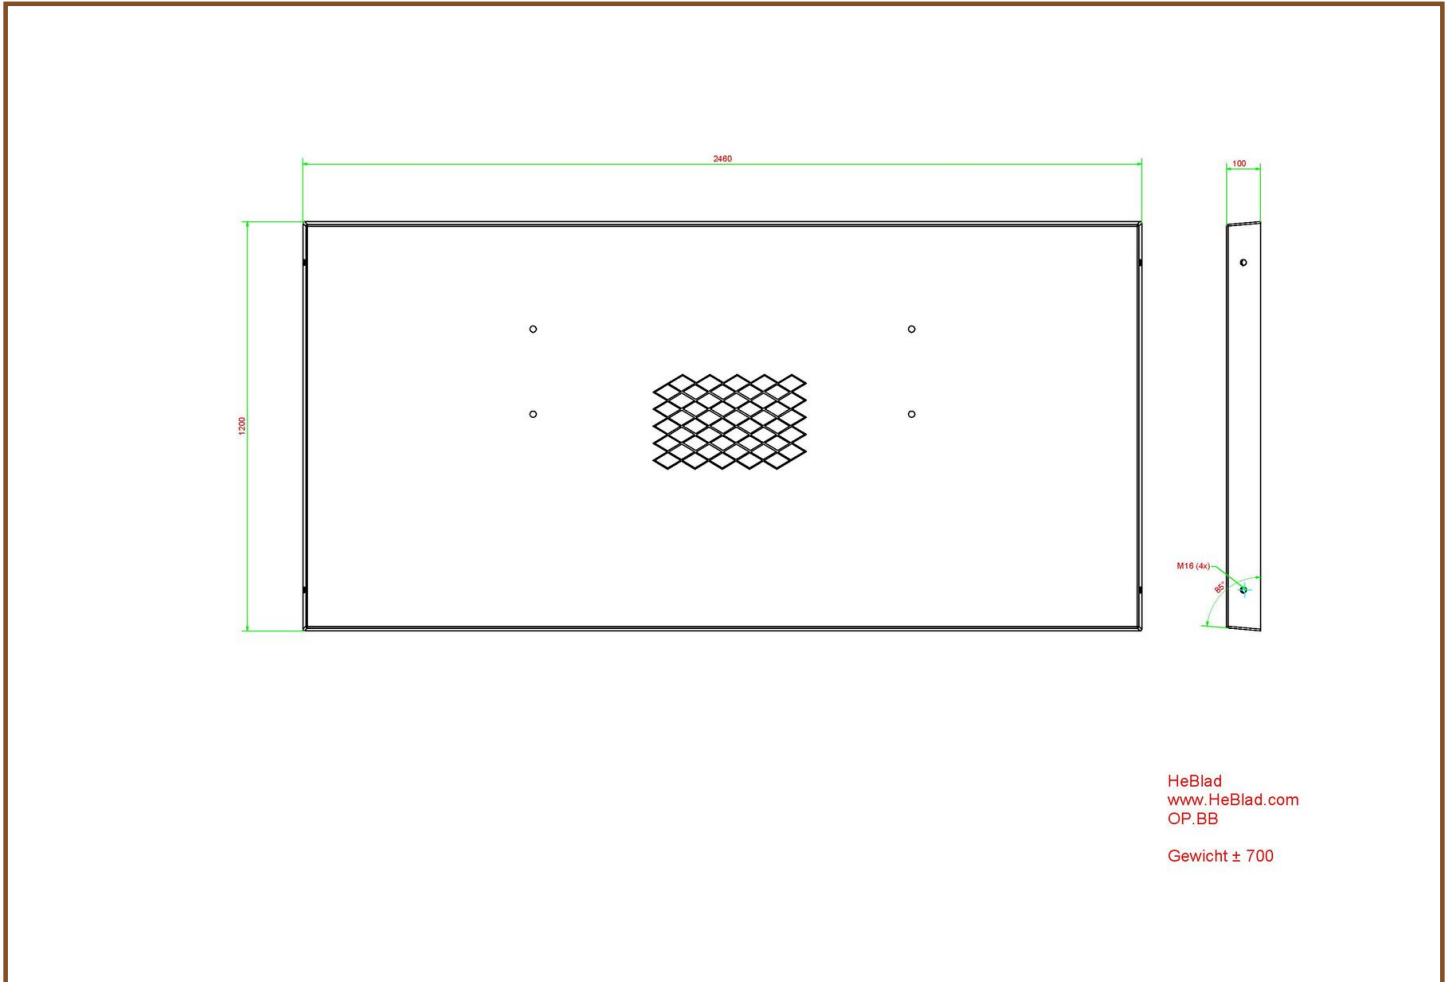

Specifications Bottom plate for all brands of Benches Natural Concrete

Product code	OP.BB	Weight	525 Kg
Colour	Naturel beton	Finishing surface	Anti-slip (window) profile
Dimensions (L x W x H)	248 x 120 x 7,2 cm	lifting device	Concrete screw sleeve M16

Related products