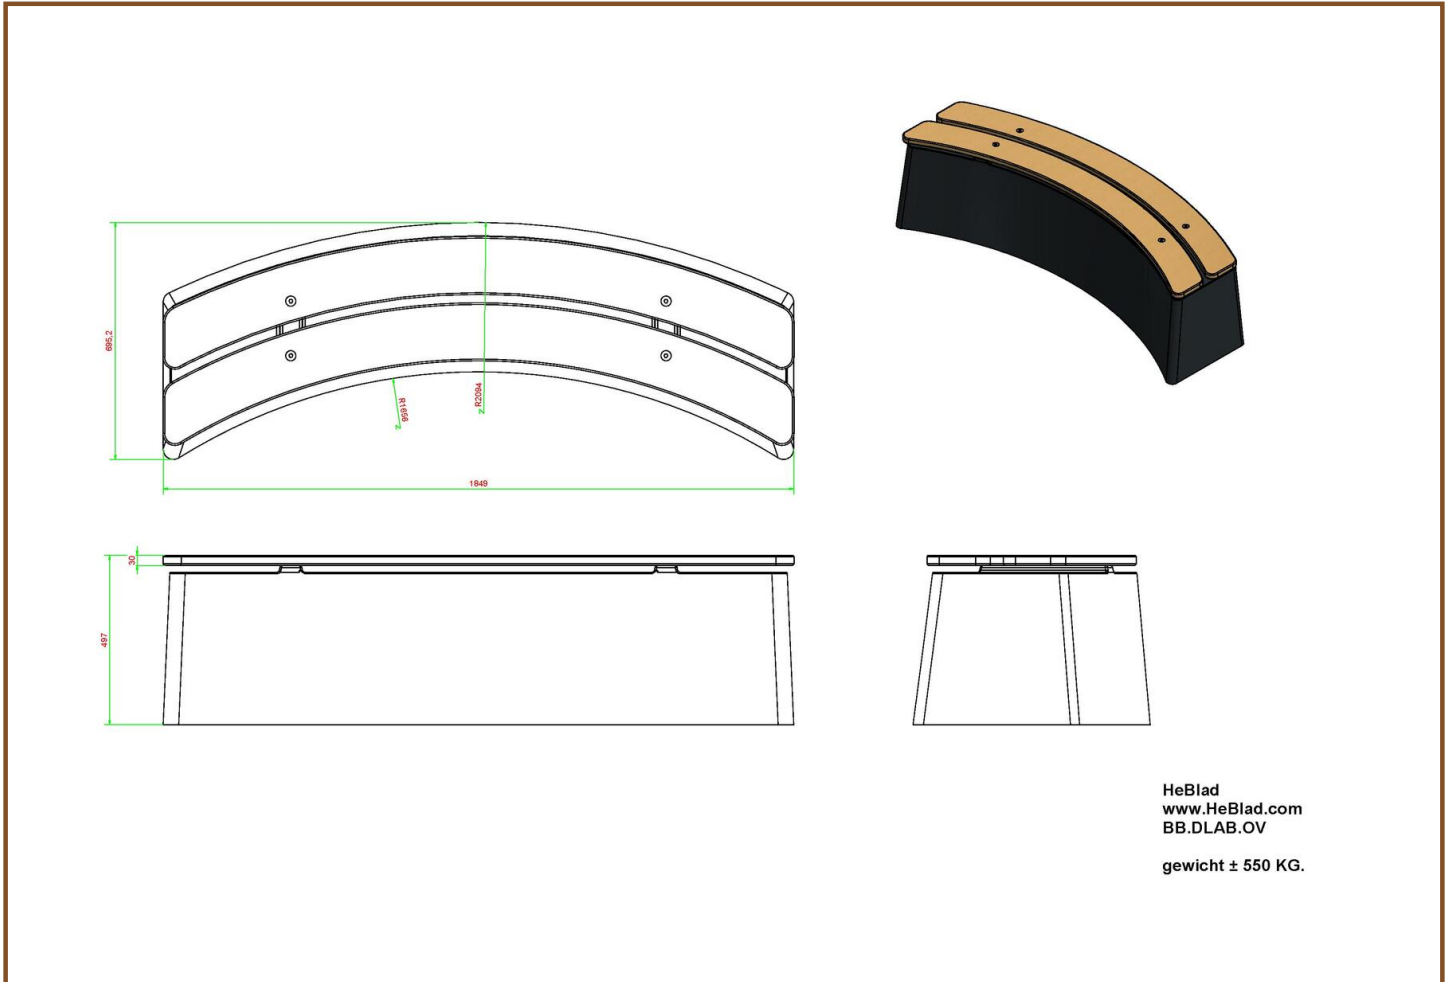

Specifications Bench DeLuxe Oval Anthracite-Concrete

Product code	BB.DLAB.OV	Weight	550 kg
Colour	Anthracite concrete	Material seat	Bamboo
Dimensions (L x W x H)	185 x 70 x 50 cm	Number of seats	4
Seat height	50 cm		

Related products

Our products are delivered from our factory in the Netherlands.