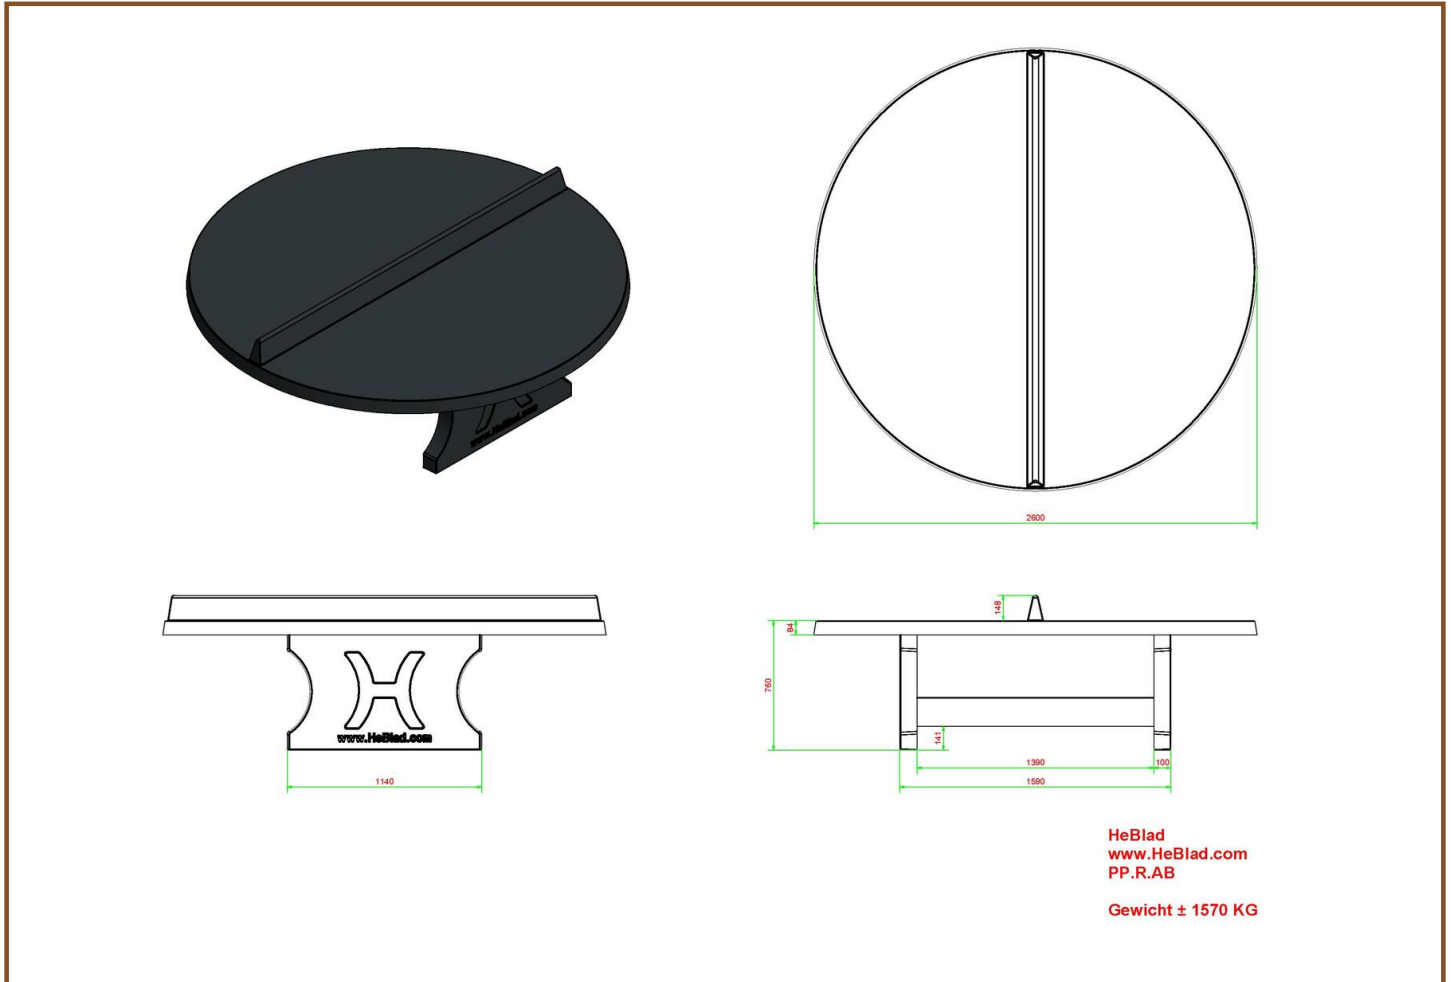

Specifications Round Ping-Pong table Anthracite-Concrete

Product code	PP.R.AB	Height tabletop	76 cm
Colour	Anthracite concrete	Height of the net	14,75 cm
Dimensions tabletop	∅ 260 cm	Weight	1570 kg
Dimensions underside tabletop	∅ 264 cm	Distance legs	149 cm (center to center)
Tabletop thickness	8,4 cm		

Related products

Our products are delivered from our factory in the Netherlands.