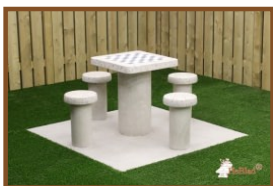

Related products

GT.CH.G4