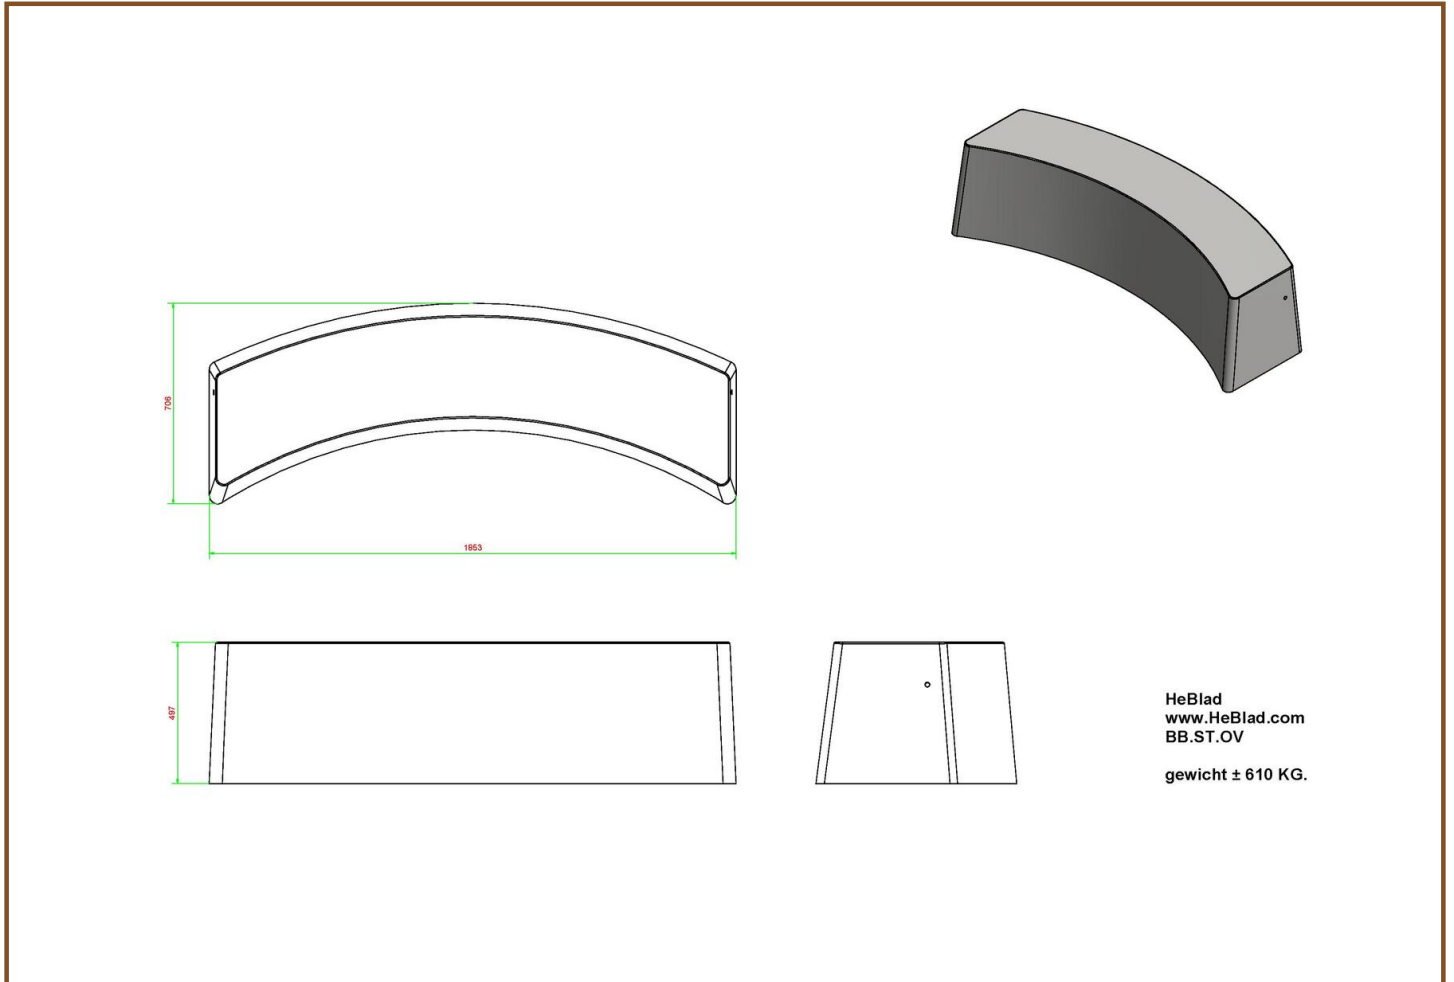

Specifications Bench natural concrete oval

Product code	BB.ST.OV	Weight	610 kg
Colour	Natural concrete	Material seat	Beton
Dimensions (L x W x H)	185 x 70 x 50 cm	Number of seats	4
Seat height	49.7 cm		

Related products

Our products are delivered from our factory in the Netherlands.