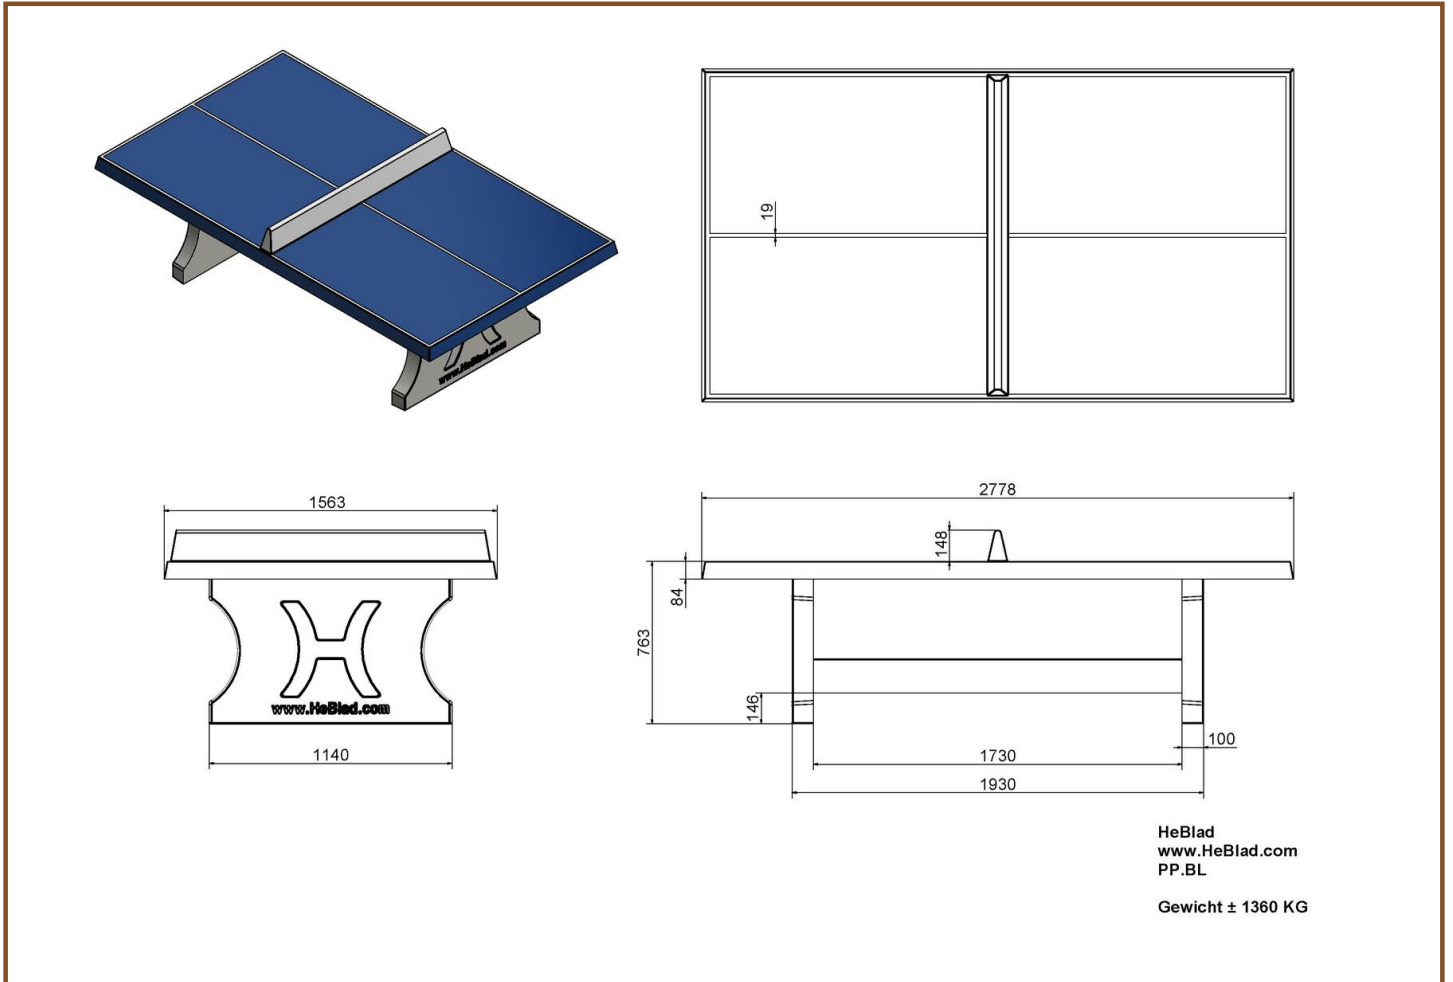

Specifications Concrete Ping-pong table blue

Product code	PP.BL	Height tabletop	76 cm
Colour	Blauw - RAL 5005	Height of the net	14,75 cm
Dimensions tabletop	274 x 152 cm	Weight	1360 kg
Dimensions underside tabletop	278 x 156 cm	Distance legs	183 cm (center to center)
Tabletop thickness	8,4 cm		

Related products

Our products are delivered from our factory in the Netherlands.