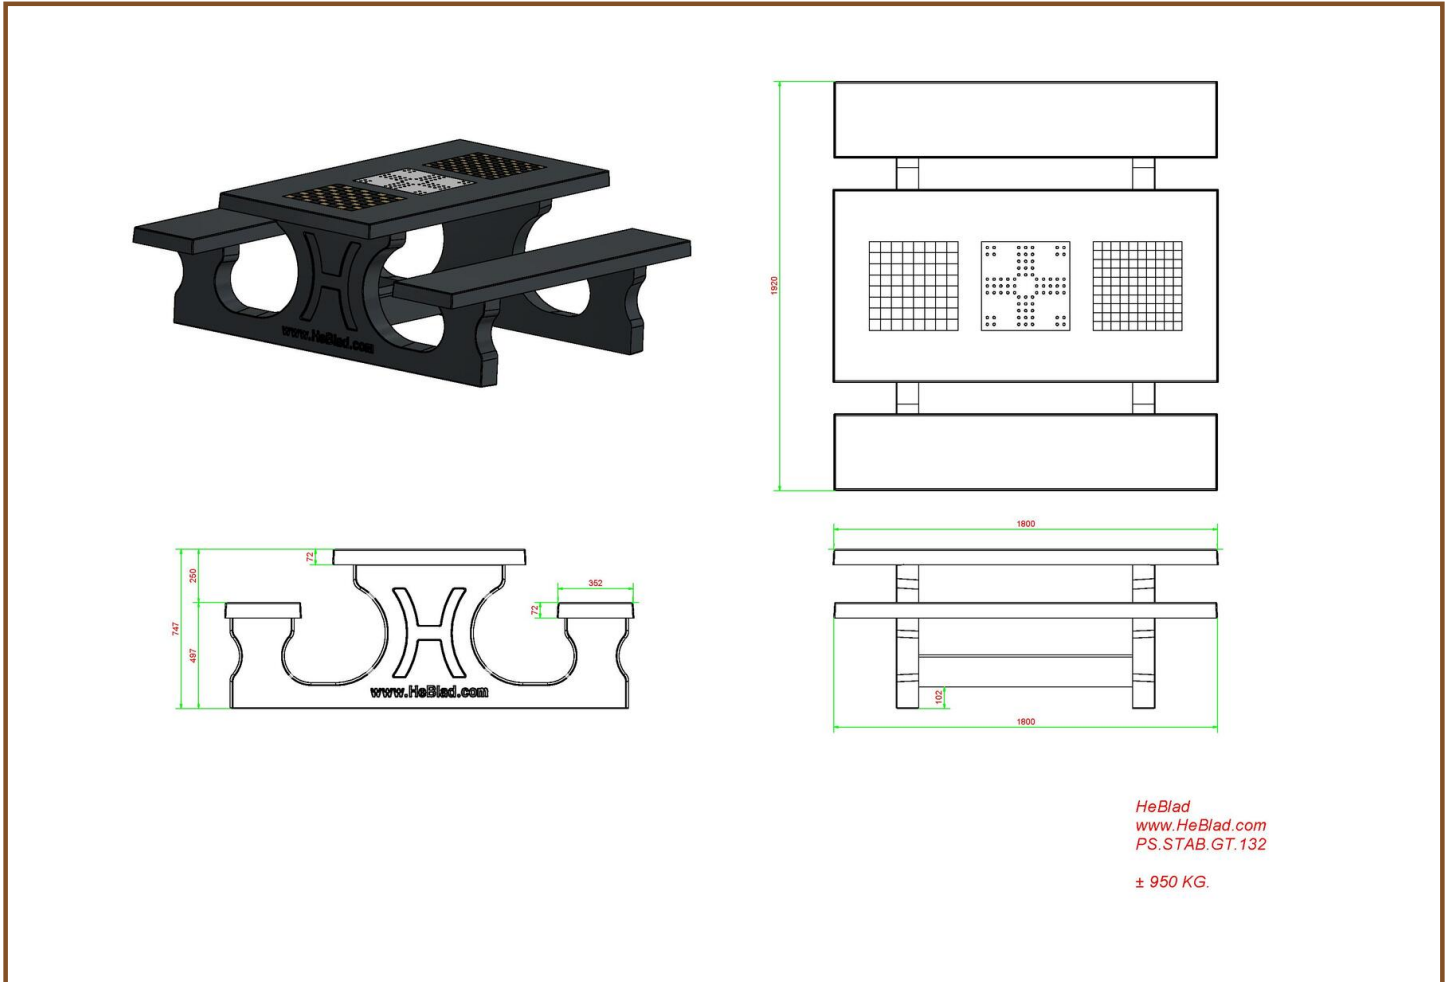

Specifications Multi Gaming table (1-3-2) Standard Anthracite-Concrete

Product code	PS.STAB.GT.132	Tabletop thickness	7,2 cm
Colour	Anthracite concrete	Seat height	49,7 cm
Dimensions (L x W x H)	210 x 187 x 75 cm	Weight	950 kg
Dimensions tabletop (L x W)	210 x 90 cm	Material seat	Beton
Height tabletop	74,7 cm	Distance legs	111 cm (center to center)

Our products are delivered from our factory in the Netherlands.