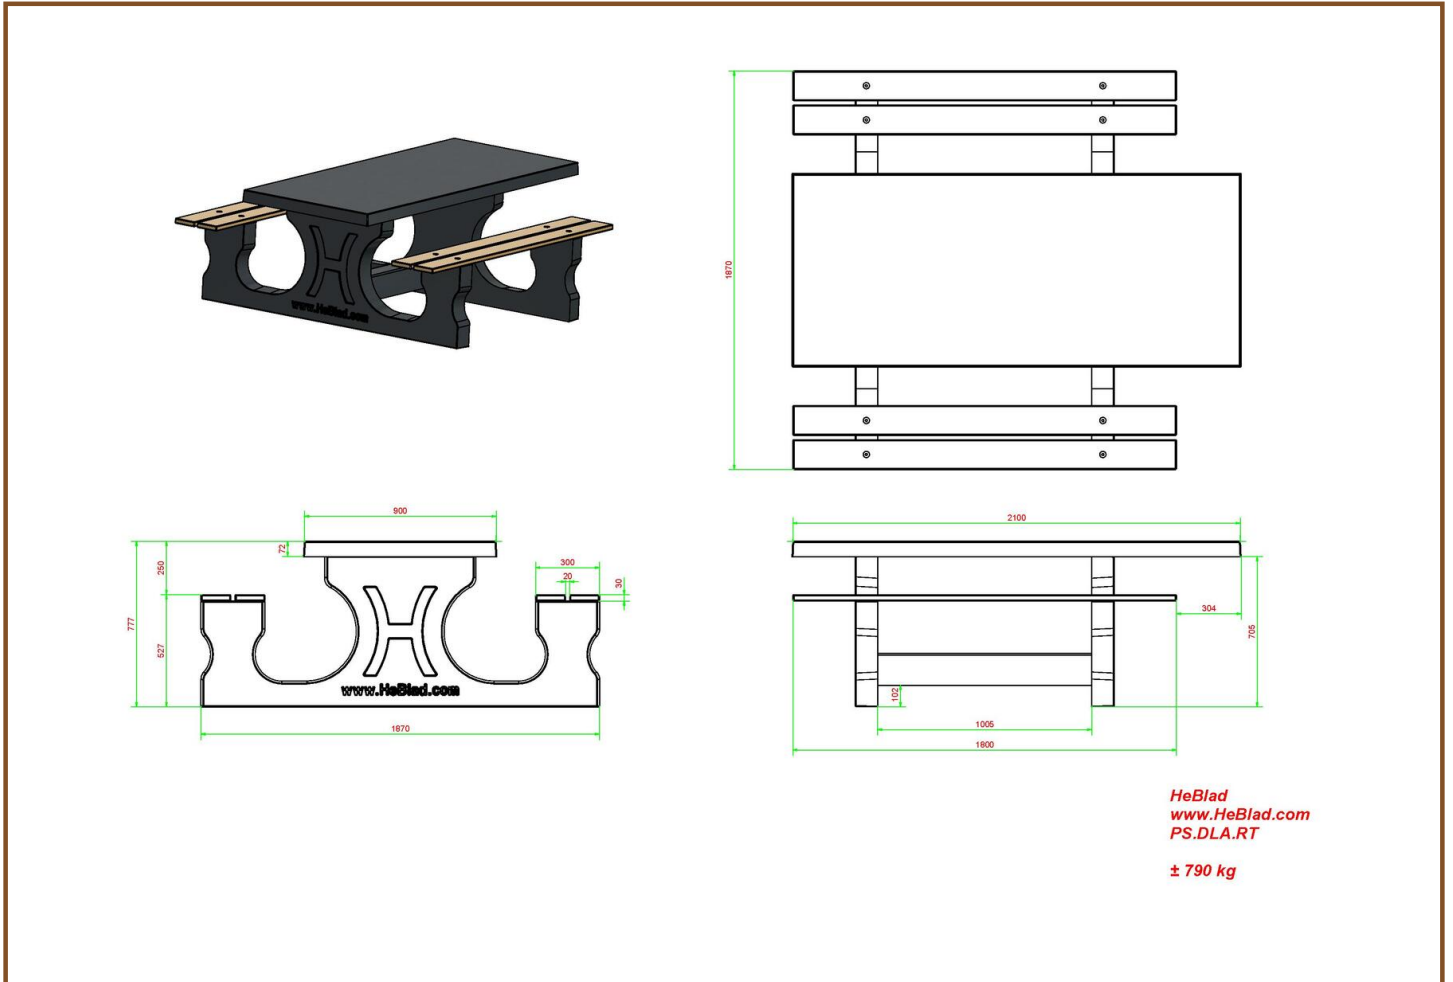

Specifications Concrete Picnic table DeLuxe Anthracite Wheelchair accessible

Product code	PS.DLA.RT	Tabletop thickness	7.2 cm
Colour	Anthracite lacquered, RAL 7002	Seat height	52.7 cm
Dimensions (L x W x H)	210 x 187 x 78 cm	Weight	790 kg
Dimensions tabletop (L x W)	210 x 90 cm	Material seat	Bamboo
Height tabletop	77.7 cm	Distance legs	111 cm (center to center)

Related products