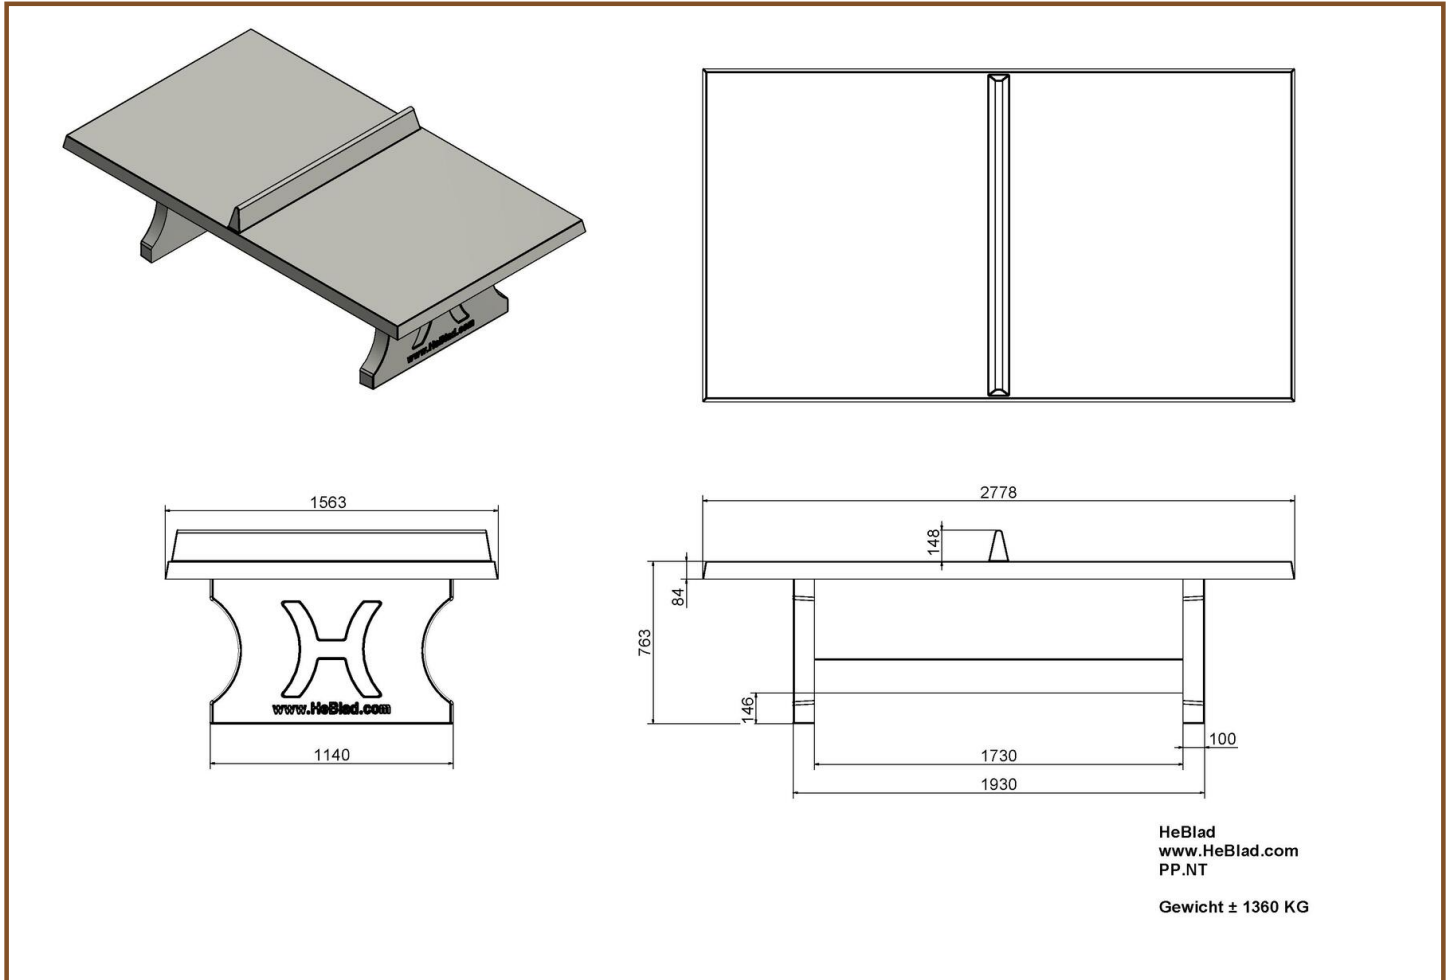

Specifications Ping-pong table in natural concrete

Product code	PP.NT	Height tabletop	76 cm
Colour	Natural concrete	Height of the net	14,75 cm
Dimensions tabletop	274 x 152 cm	Weight	1360 kg
Dimensions underside tabletop	278 x 156 cm	Distance legs	183 cm (center to center)
Tabletop thickness	8,4 cm		

Related products

Our products are delivered from our factory in the Netherlands.