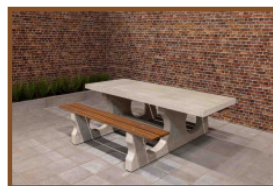

Specifications Picnic table Standard XL Natural Concrete

Product code	PS.ST.XL	Tabletop thickness	7.2 cm
Colour	Natural concrete	Seat height	49.7 cm
Dimensions (L x W x H)	450 x 192 x 75 cm	Weight	2100 kg
Dimensions tabletop (L x W)	450 x 90 cm	Material seat	Beton
Height tabletop	74.7 cm	Distance legs	354,5 cm (center to center)

Related products

PS.DL.RT

Our products are delivered from our factory in the Netherlands.