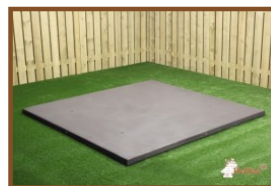

Specifications Concrete Picnic table Standard Anthracite

Product code	PS.ST.A	Tabletop thickness	7.2 cm
Colour	Anthracite lacquered, RAL 7016	Seat height	49.7 cm
Dimensions (L x W x H)	180 x 192 x 75 cm	Weight	905 kg
Dimensions tabletop (L x W)	180 x 90 cm	Material seat	Beton
Height tabletop	74.7 cm	Distance legs	111 cm (center to center)

Related products

OP.PS.AB

Our products are delivered from our factory in the Netherlands.