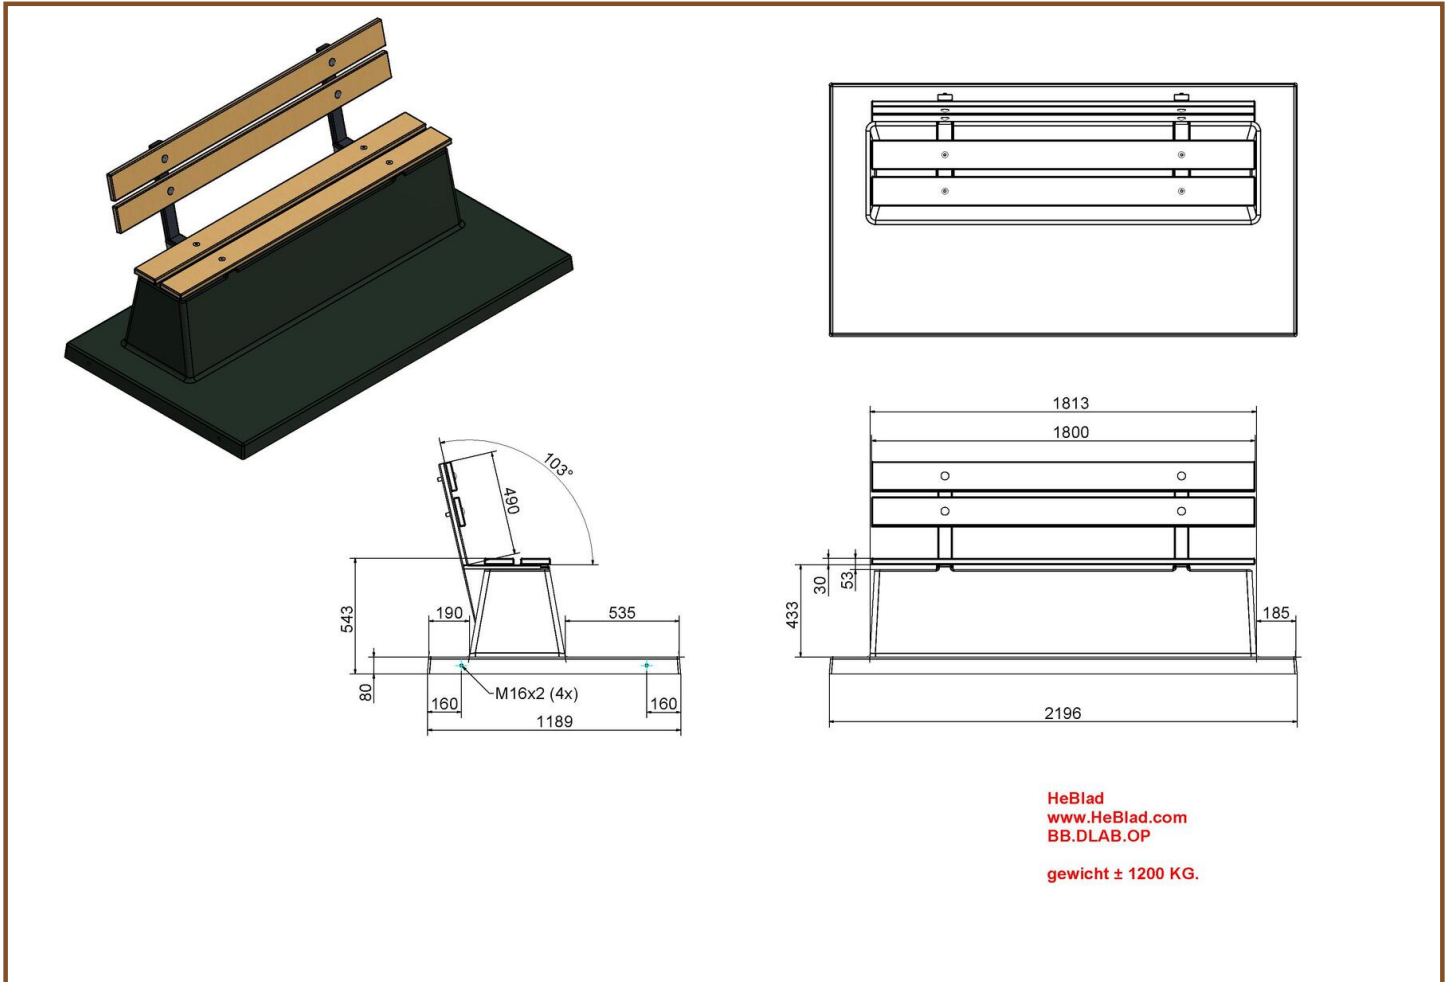

Specifications Bench DeLuxe with bottom plate and backrest Anthracite-Concrete

Product code	BB.DLAB.OP	Seating corner	103 degrees
Colour	Anthracite concrete	Weight	1200 kg
Dimensions (L X W)	220 x 120 cm	Material seat	Bamboo
Seat height	47,5 cm	Number of seats	4

Related products