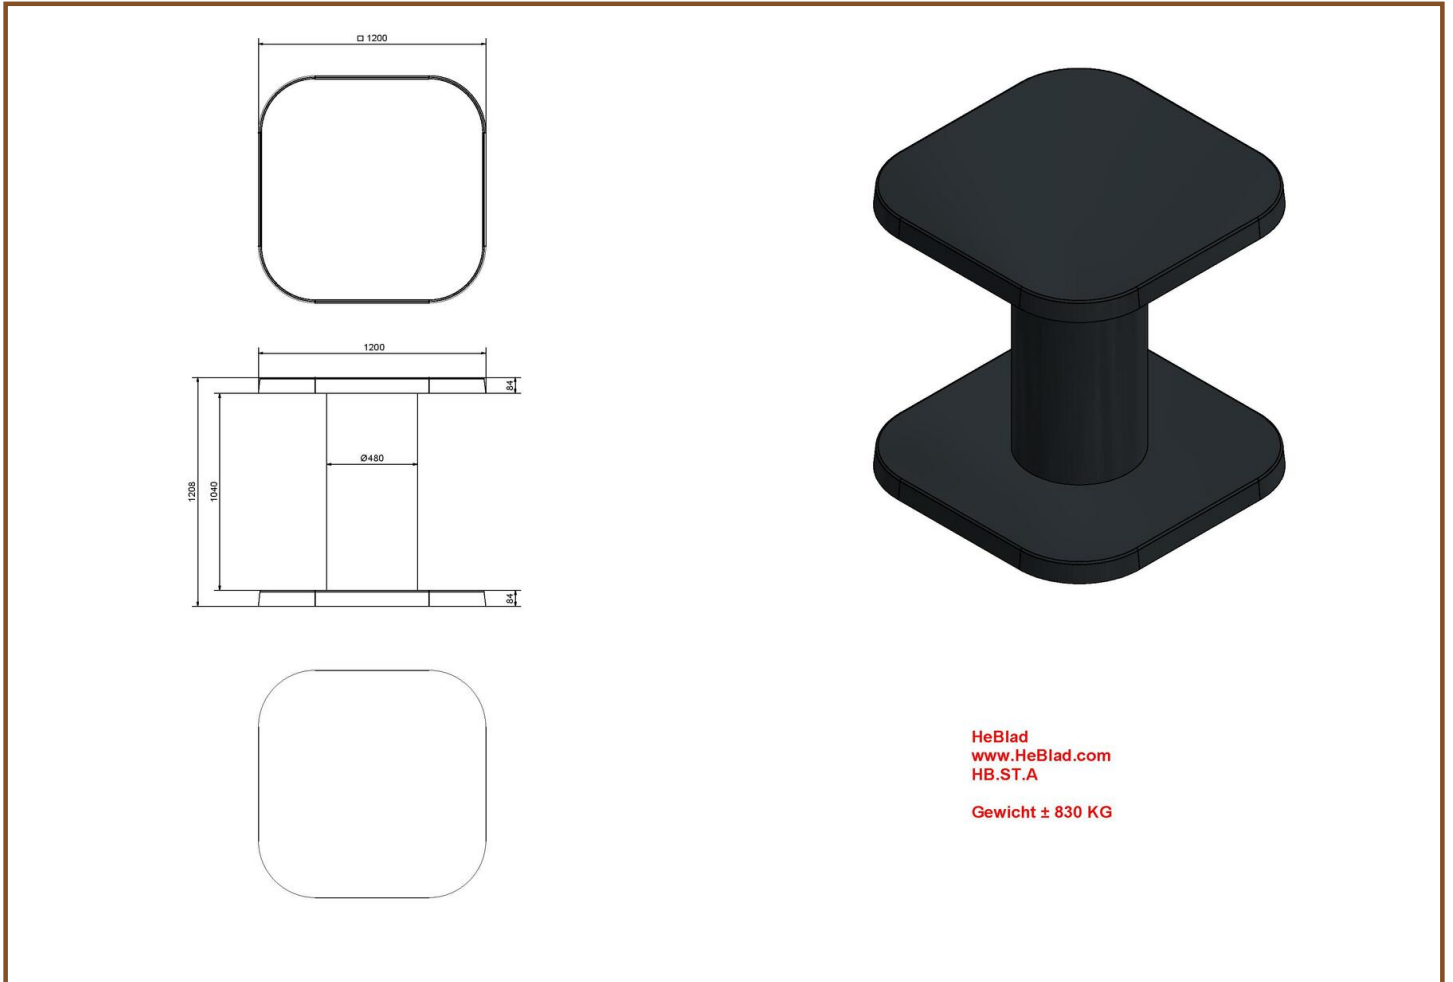

Specifications Concrete High Table Anthracite

Product code	HB.ST.A	Height tabletop	113 cm
Colour	Anthracite lacquered, RAL 7017	Tabletop thickness	8.4 cm
Dimensions (L x W x H)	120 x 120 x 113 cm	Weight	985 kg
Dimensions tabletop (L x W)	120 x 120 cm		

Related products

Our products are delivered from our factory in the Netherlands.