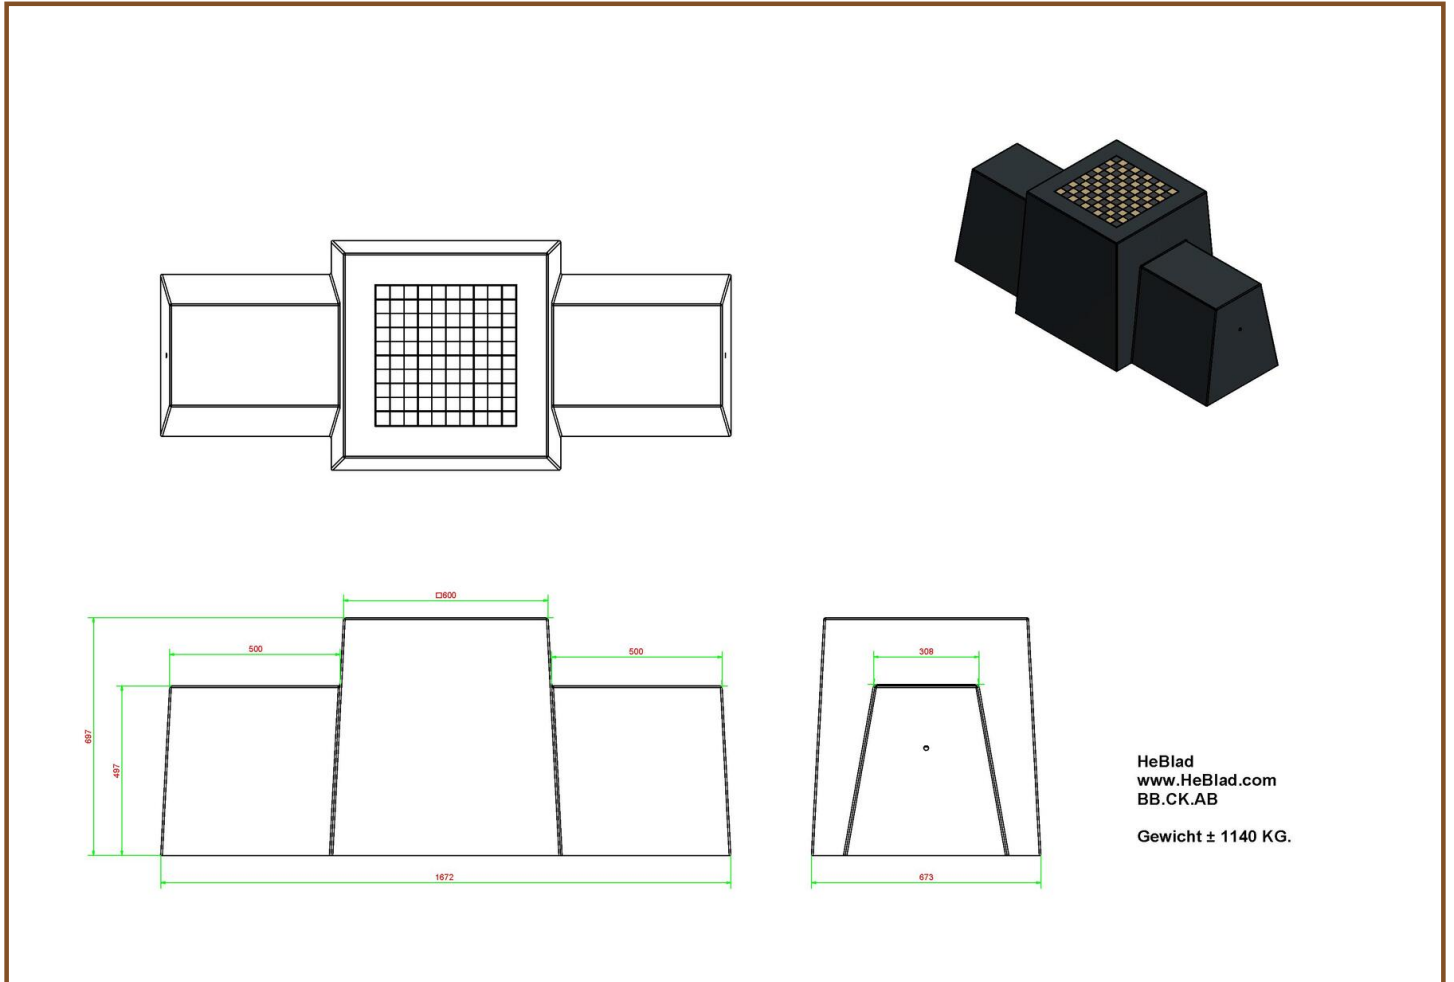

Specifications Checkers/Drafts Bench, Anthracite-Concrete

Product code	BB.CK.AB	Height tabletop	70 cm
Colour	Anthracite concrete	Weight	1140 kg
Dimensions (L x W x H)	167 x 67 x 70 cm	Number of seats	2
Seat height	50 cm		

Related products

Our products are delivered from our factory in the Netherlands.