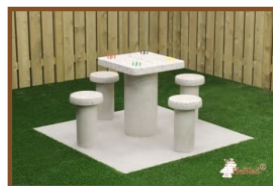

Specifications Rubber damper

Product code HB.FB.bumper

Related products

GT.LD.G4

Our products are delivered from our factory in the Netherlands.