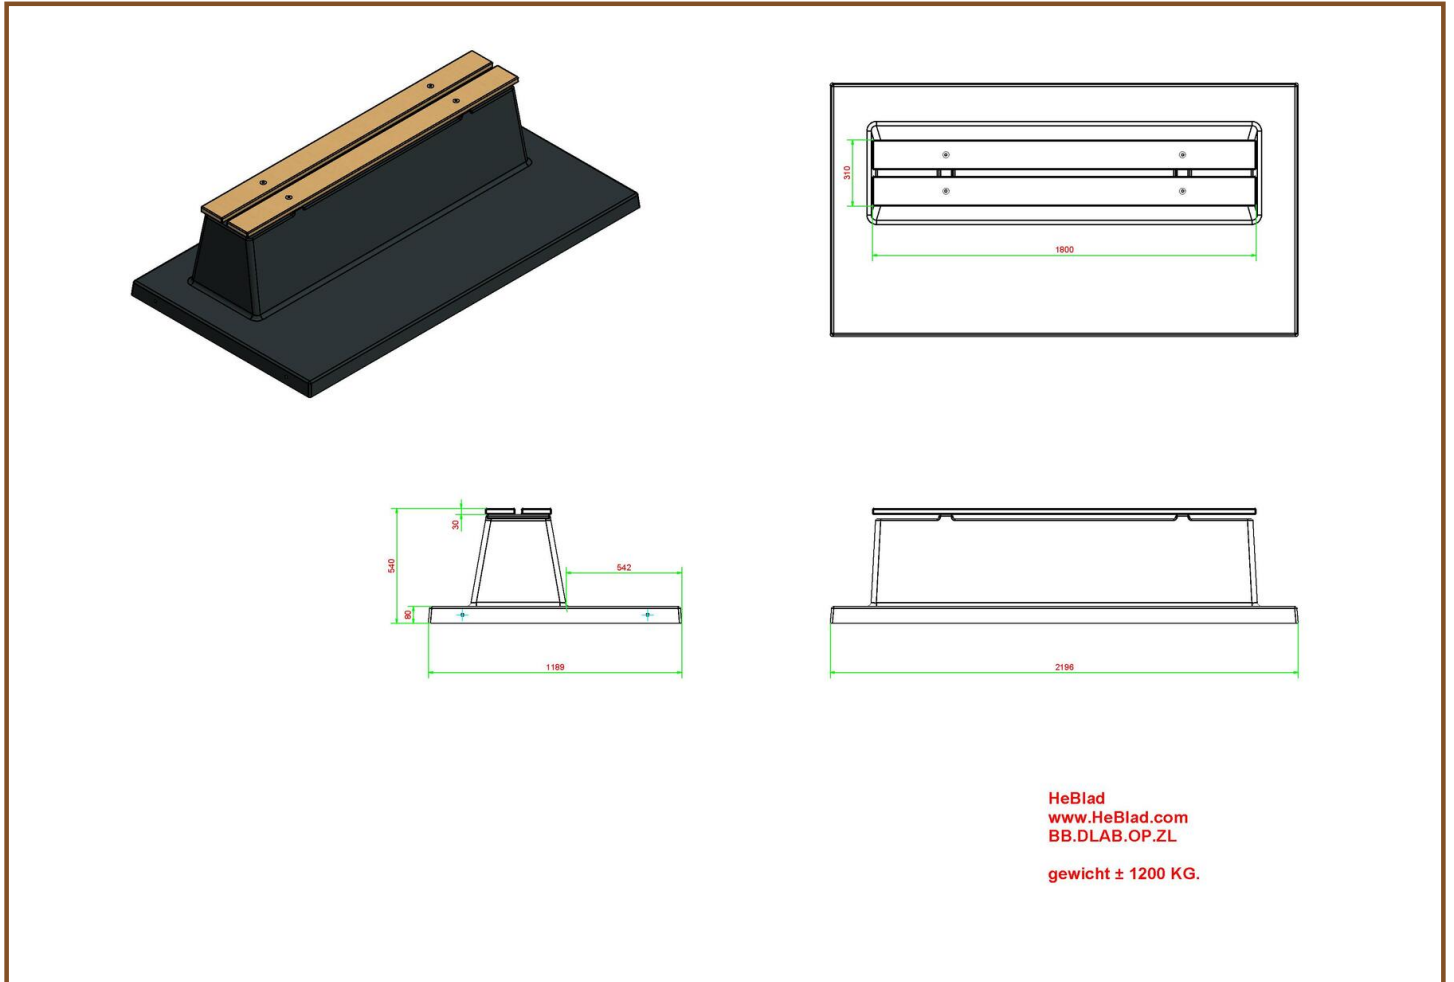

Specifications Bench DeLuxe with bottom plate without backrest Anthracite-Concrete

Product code	BB.DLAB.OP.ZL	Weight	1200 kg
Colour	Anthracite concrete	Material seat	Bamboo
Dimensions (L X W)	220 x 120 cm	Number of seats	4
Seat height	47,5 cm		

Related products