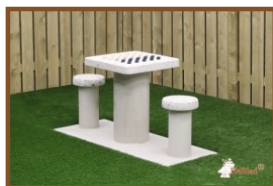

Specifications Allen wrench of 2.5 mm

Product code

HB.FB.Inbus25

Related products

GT.CK.G2

Our products are delivered from our factory in the Netherlands.