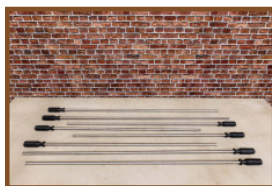

HB.FB.Rodset