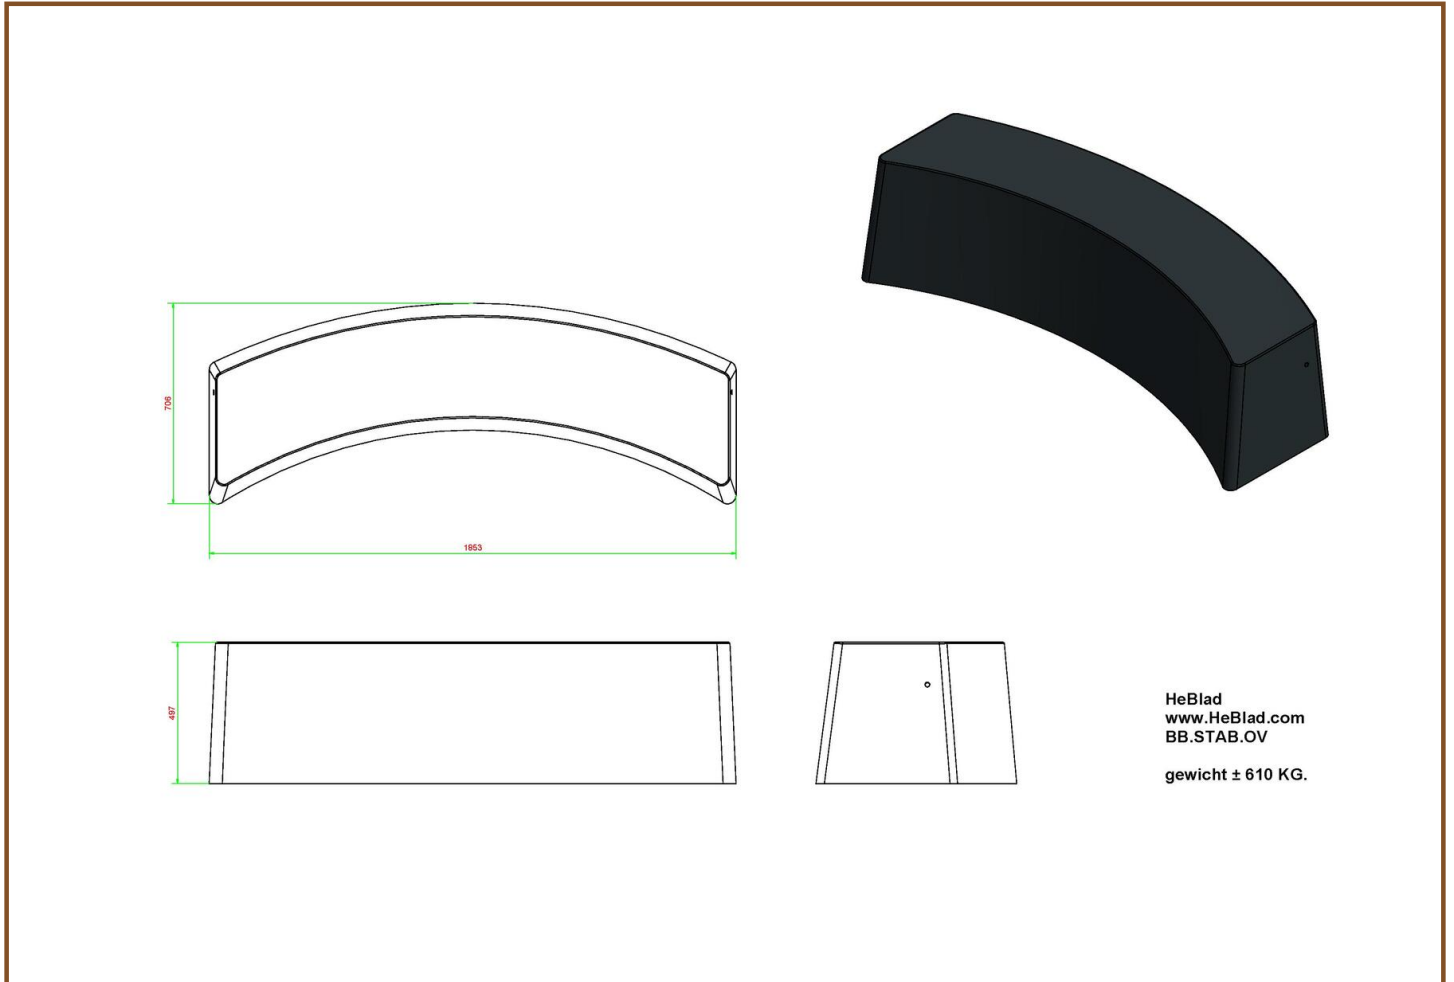

Specifications Bench standard oval anthracite-concrete

Product code	BB.STAB.OV	Weight	610 kg
Colour	Anthracite concrete	Material seat	Beton
Dimensions (L x W x H)	185 x 70 x 50 cm	Number of seats	4
Seat height	49.7 cm		

Related products

Our products are delivered from our factory in the Netherlands.