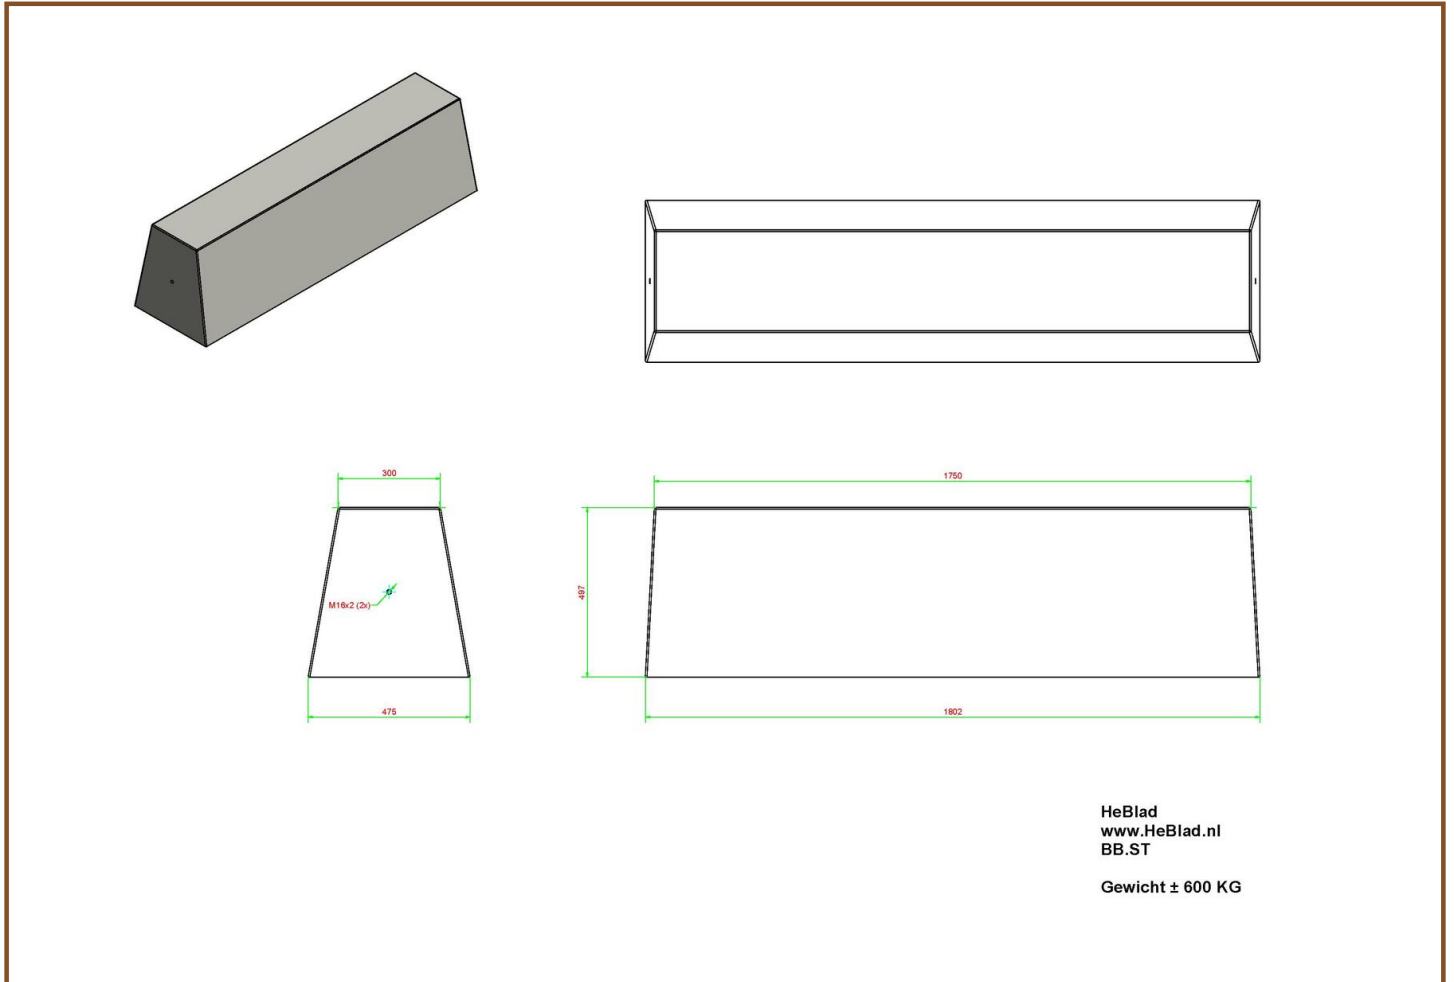

Specifications Bench Standard Natural Concrete

Product code	BB.ST	Seat height	49.7 cm
Colour	Natural concrete	Weight	600 kg
Dimensions total surface	180,2 x 47,5 cm	Material seat	Beton
Dimensions seat	175 x 30 cm	Number of seats	4

Related products

Our products are delivered from our factory in the Netherlands.