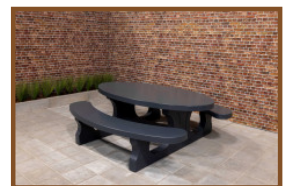

PS.STA.OV

Our products are delivered from our factory in the Netherlands.