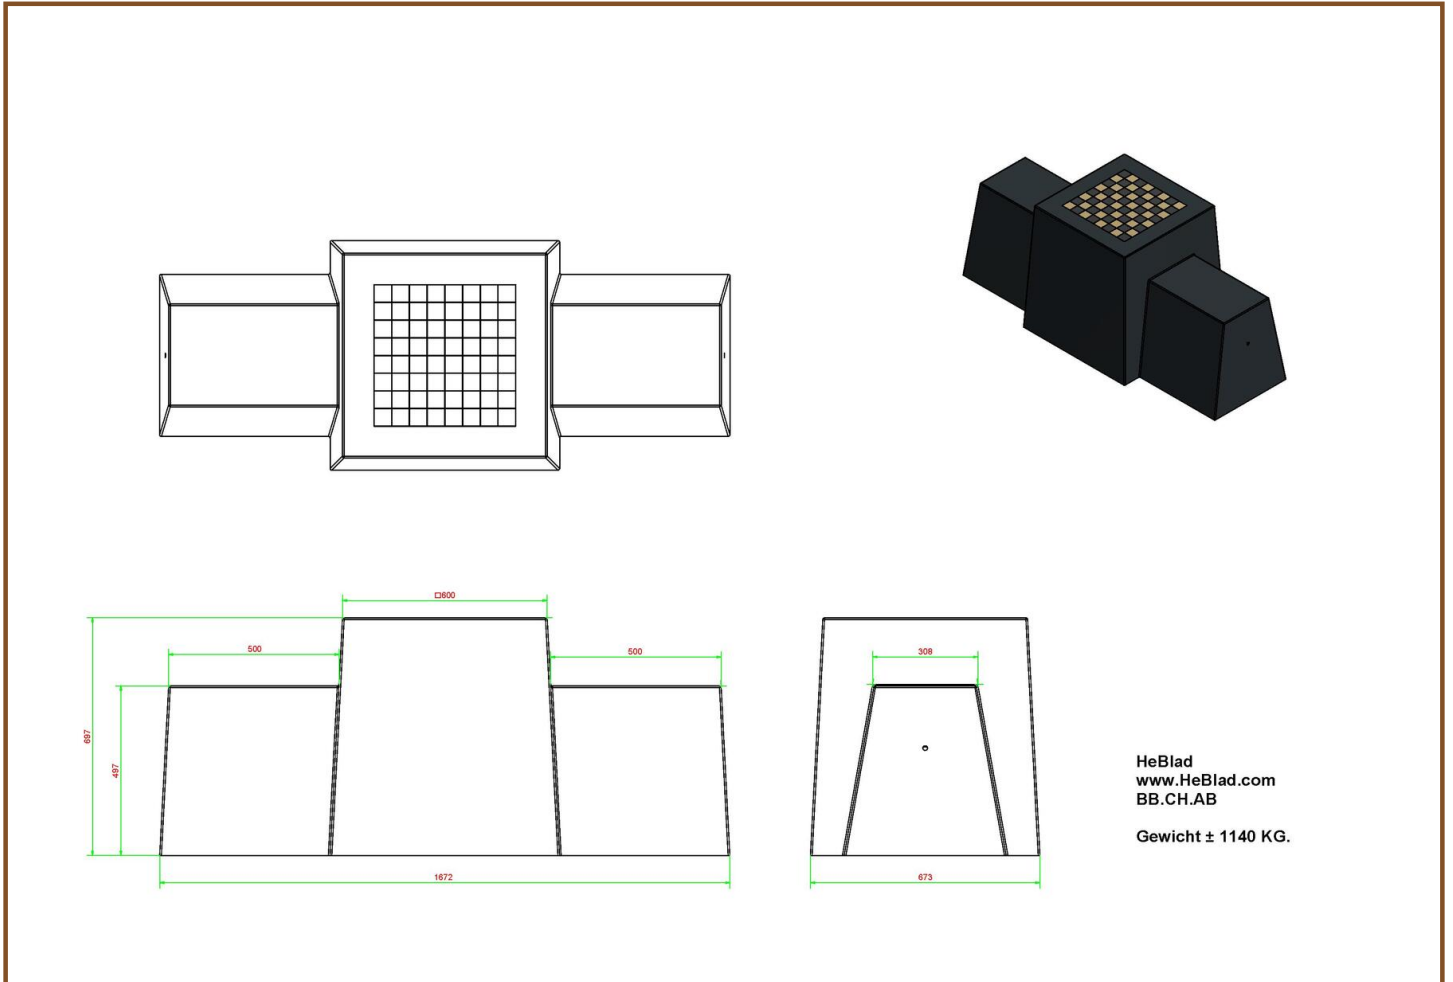

Specifications Chess Bench, Anthracite-Concrete

Product code	BB.CH.AB	Height tabletop	70 cm
Colour	Antraciet-beton	Weight	1140 kg
Dimensions (L x W x H)	167 x 67 x 70 cm	Number of seats	2
Seat height	50 cm		

Related products

Our products are delivered from our factory in the Netherlands.