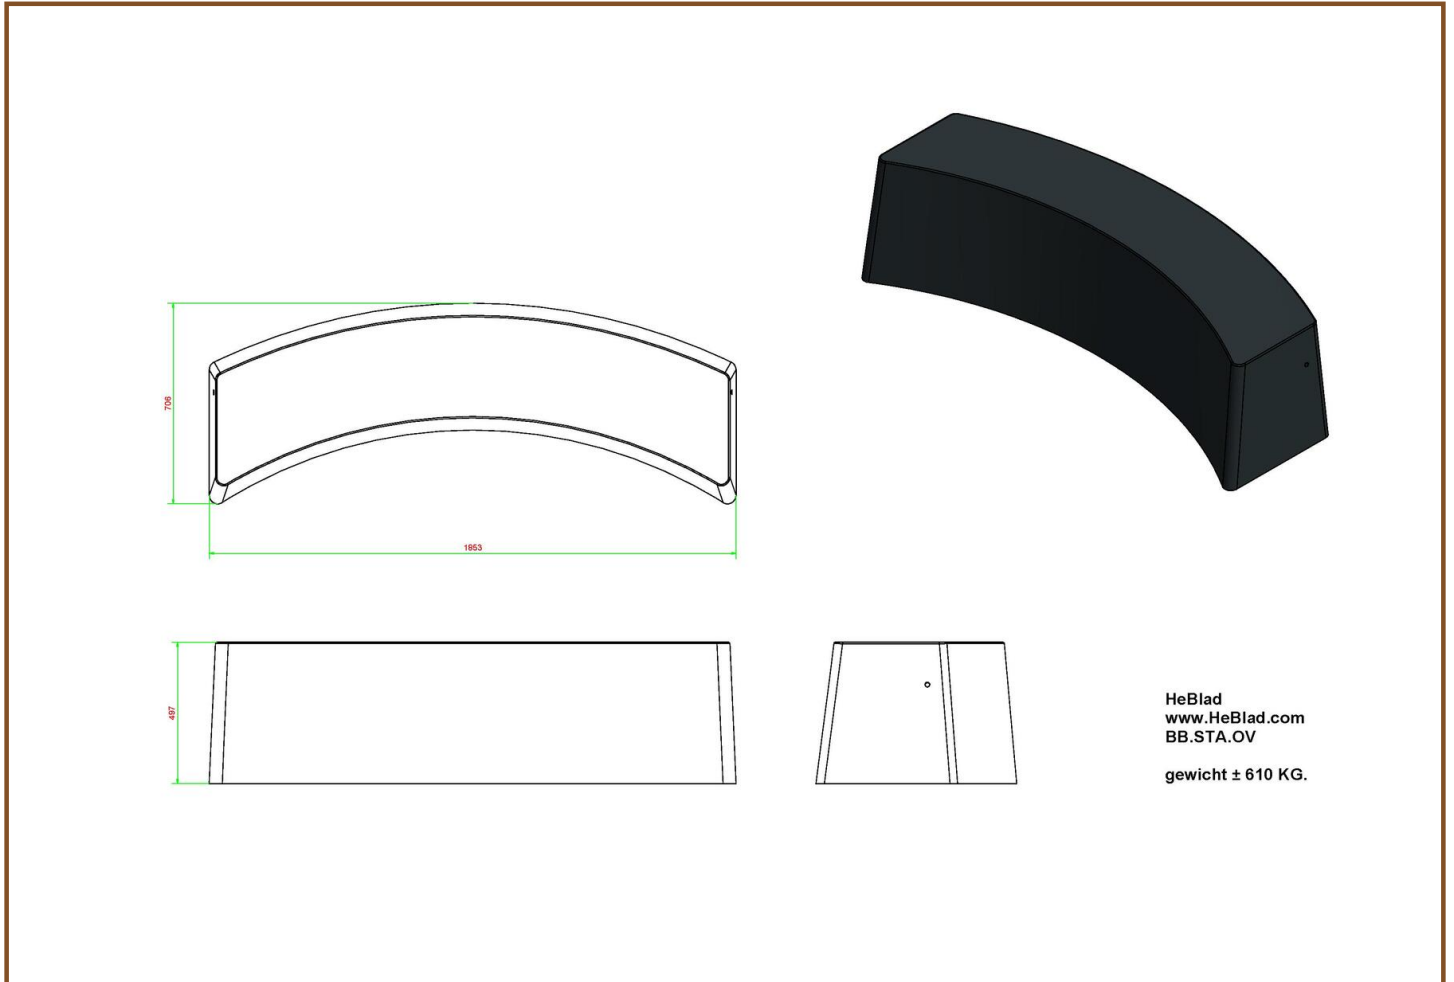

Specifications Bench standard oval anthracite

Product code	BB.STA.OV	Weight	610 kg
Colour	Anthracite	Material seat	Beton
Dimensions (L x W x H)	185 x 70 x 50 cm	Number of seats	4
Seat height	49.7 cm		

Related products

Our products are delivered from our factory in the Netherlands.