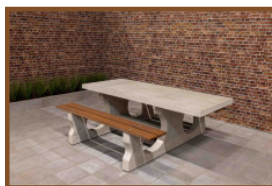

Specifications Bench DeLuxe with bottom plate without backrest Natural Concrete

Product code	BB.DL.OP.ZL	Weight	1200 kg
Colour	Natural concrete	Material seat	Bamboo
Dimensions (L X W)	220 x 120 cm	Number of seats	4
Seat height	47,5 cm		

Related products

PS.DL.RT

Our products are delivered from our factory in the Netherlands.