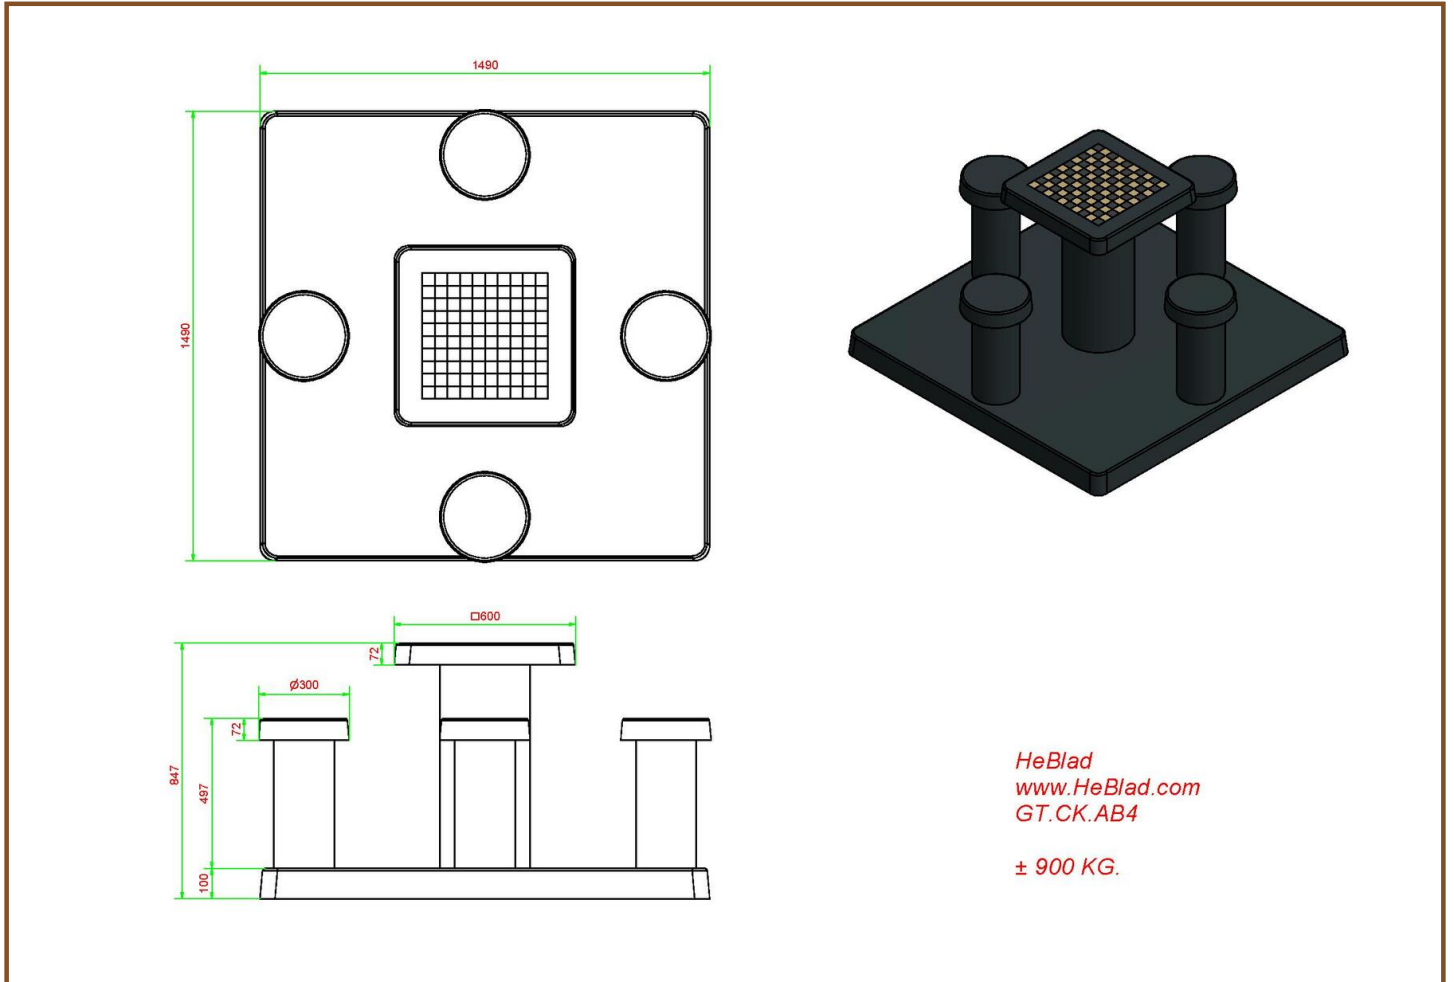

HeBlad
www.HeBlad.com
GT.CK.AB4

± 900 KG.

Specifications Checkers/Drafts Table Anthracite-Concrete (4P)

Product code	GT.CK.AB4	Dimensions tabletop	60 x 60 cm
Colour	Anthracite concrete	Tabletop thickness	7,2 cm
Dimensions (L X W)	149 x 149 cm	Weight	900 kg
Height tabletop	75 cm	Thickness bottom plate	10 cm
Seat height	50 cm		