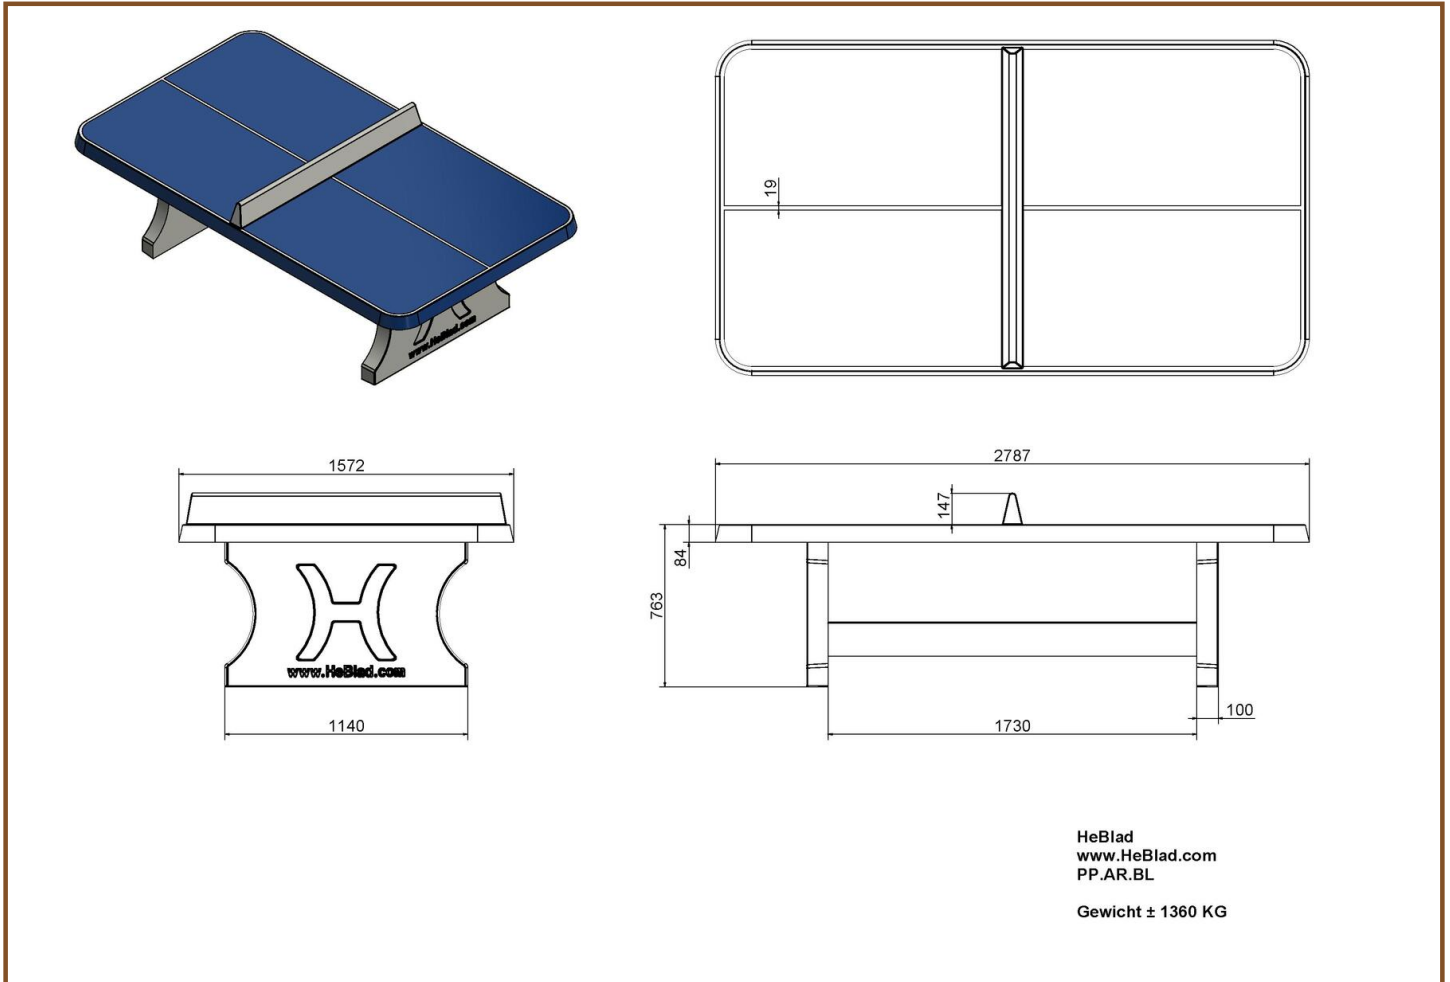

Specifications Blue table tennis table, rounded

Product code	PP.AR.BL	Height tabletop	76 cm
Colour	Blauw - RAL 5005	Height of the net	14,75 cm
Dimensions tabletop	274 x 152 cm	Weight	1360 kg
Dimensions underside tabletop	279 x 157 cm	Distance legs	183 cm (center to center)
Tabletop thickness	8,4 cm		

Related products

Our products are delivered from our factory in the Netherlands.