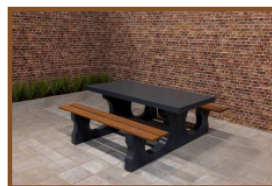

Specifications Bottom plate for all brands of Benches Natural Concrete

Product code	OP.BB	Weight	525 Kg
Colour	Naturel beton	Finishing surface	Anti-slip (window) profile
Dimensions (L x W x H)	248 x 120 x 7,2 cm	lifting device	Concrete screw sleeve M16

Related products

PS.DL.A

Our products are delivered from our factory in the Netherlands.