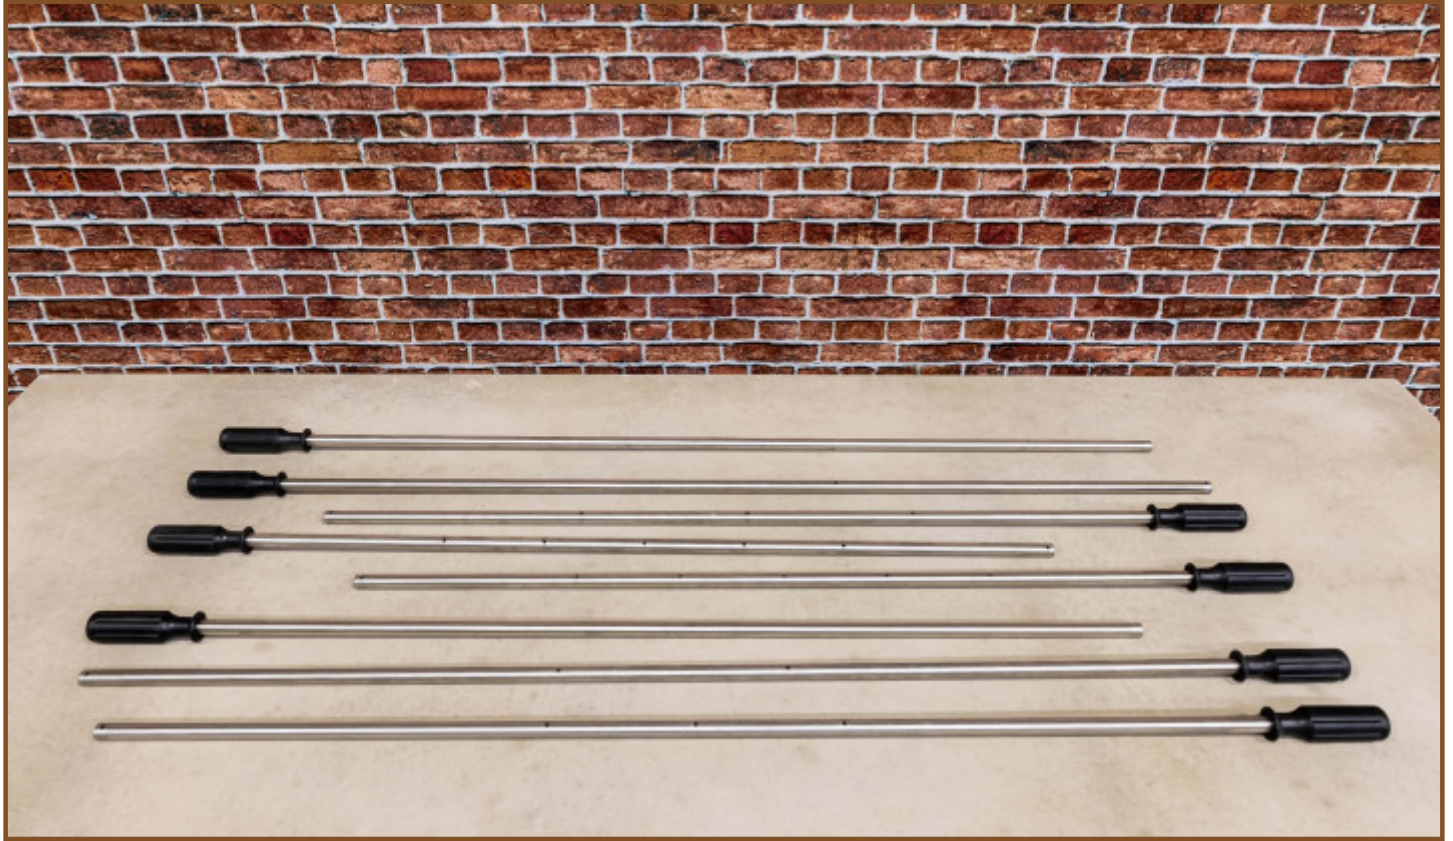

HB.FB.A

PP.R.BL

GT.CK.G4

HB.FB.Ball6

HB.FBSC.set

Our products are delivered from our factory in the Netherlands.

Stainless steel rods for football game, set of 8.

Product code: HB.FB.Rodset