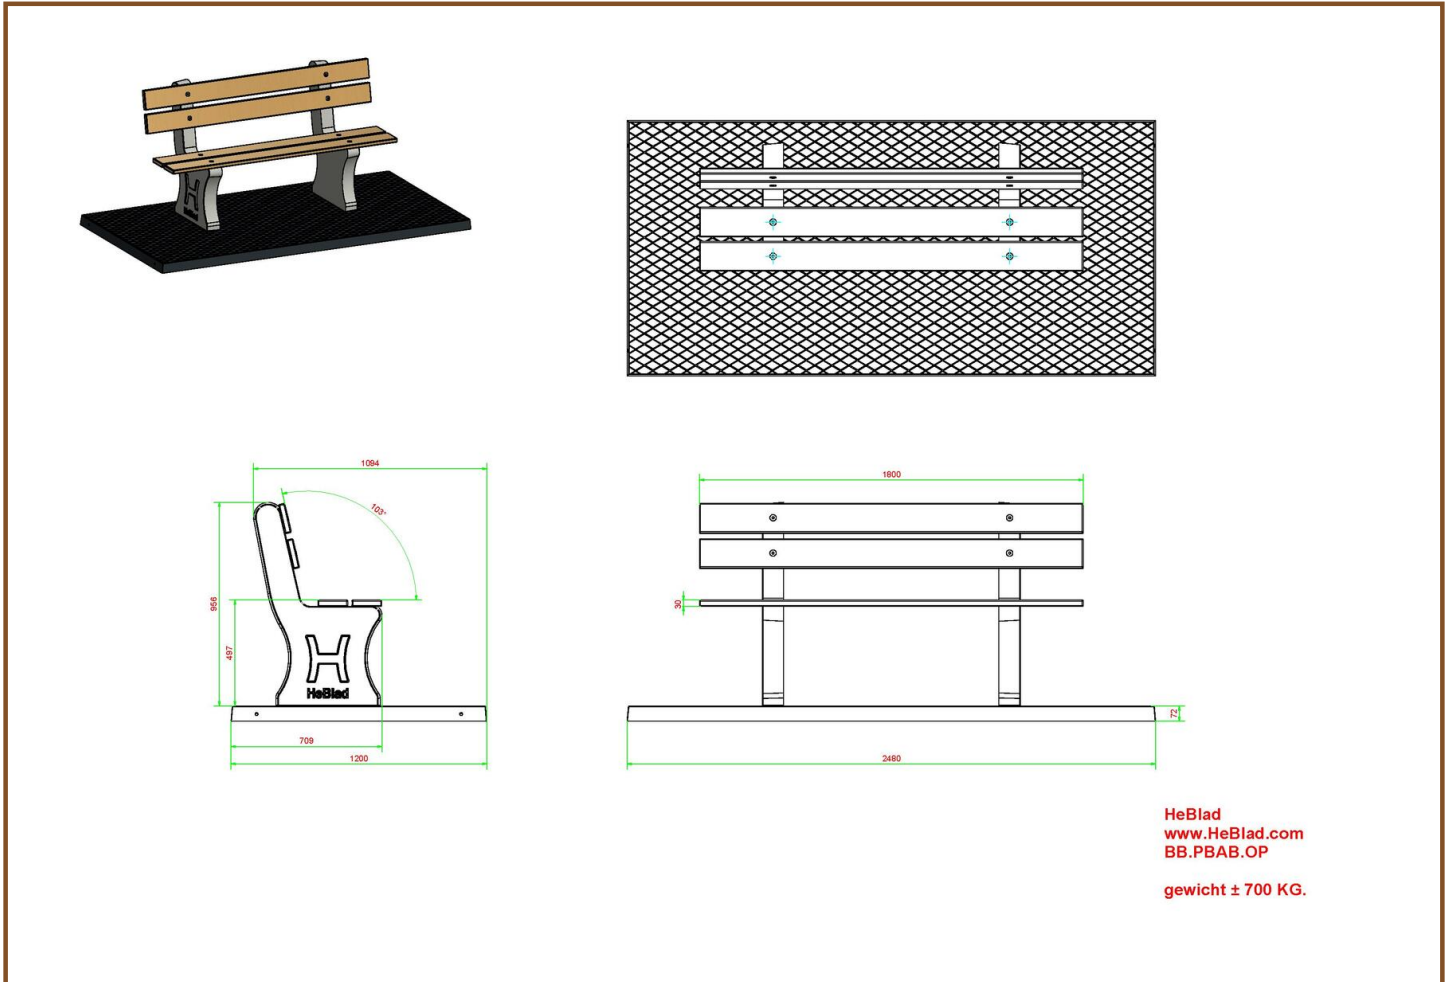

Specifications Park Bench with bottom plate Anthracite-Concrete

Product code	BB.PBAB.OP	Weight	650 kg
Colour	Anthracite concrete	Material seat	Bamboo
Dimensions (L X W)	248 x 120 cm	Number of seats	4
Seat height	50 cm	Thickness bottom plate	72 mm
Seating corner	103 degrees		

Related products

Our products are delivered from our factory in the Netherlands.