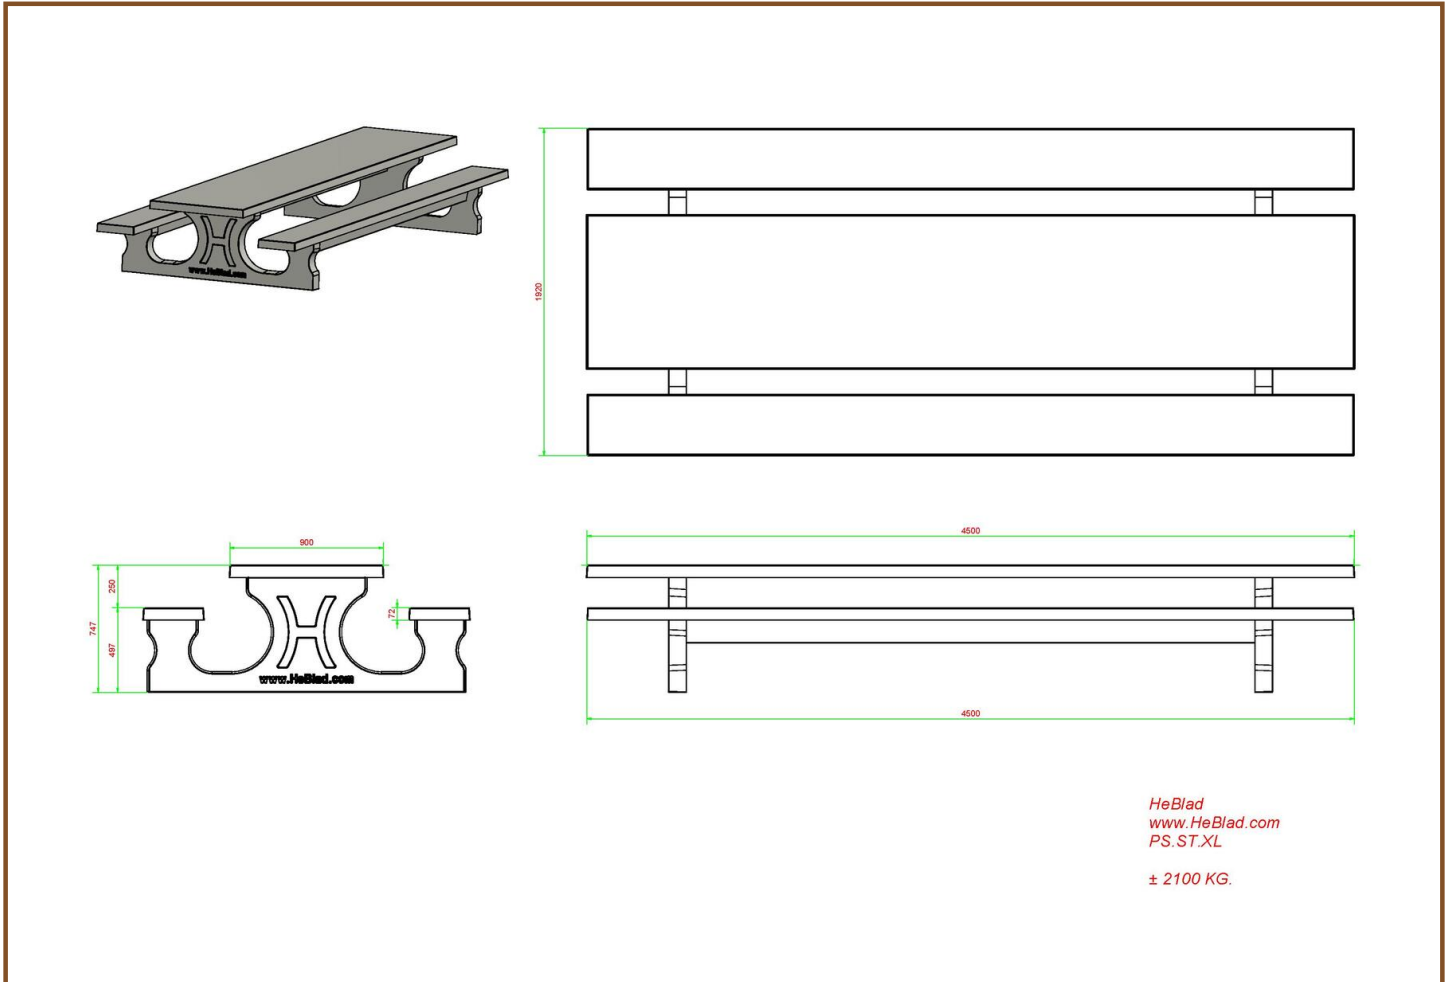

Our products are delivered from our factory in the Netherlands. 18 April 2024 - Prices subject to change

Specifications Picnic table Standard XL Natural Concrete

Product code	PS.ST.XL	Tabletop thickness	7.2 cm
Colour	Natural concrete	Seat height	49.7 cm
Dimensions (L x W x H)	450 x 192 x 75 cm	Weight	2100 kg
Dimensions tabletop (L x W)	450 x 90 cm	Material seat	Beton
Height tabletop	74.7 cm	Distance legs	354,5 cm (center to center)