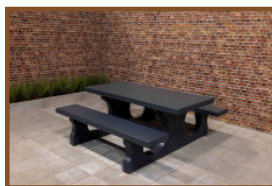

Specifications Bottom plate Picnic table Anthracite-Concrete

Product code	OP.PS.AB	Finishing surface	Anti-slip (window) profile
Colour	Anthracite concrete	lifting device	Concrete screw sleeve M16
Dimensions (L x W x H)	248 x 236 x 7,2 cm	preparation attachment	Holes for bolts M16
Weight	1000 kg		

Related products

PS.ST.A

Our products are delivered from our factory in the Netherlands.