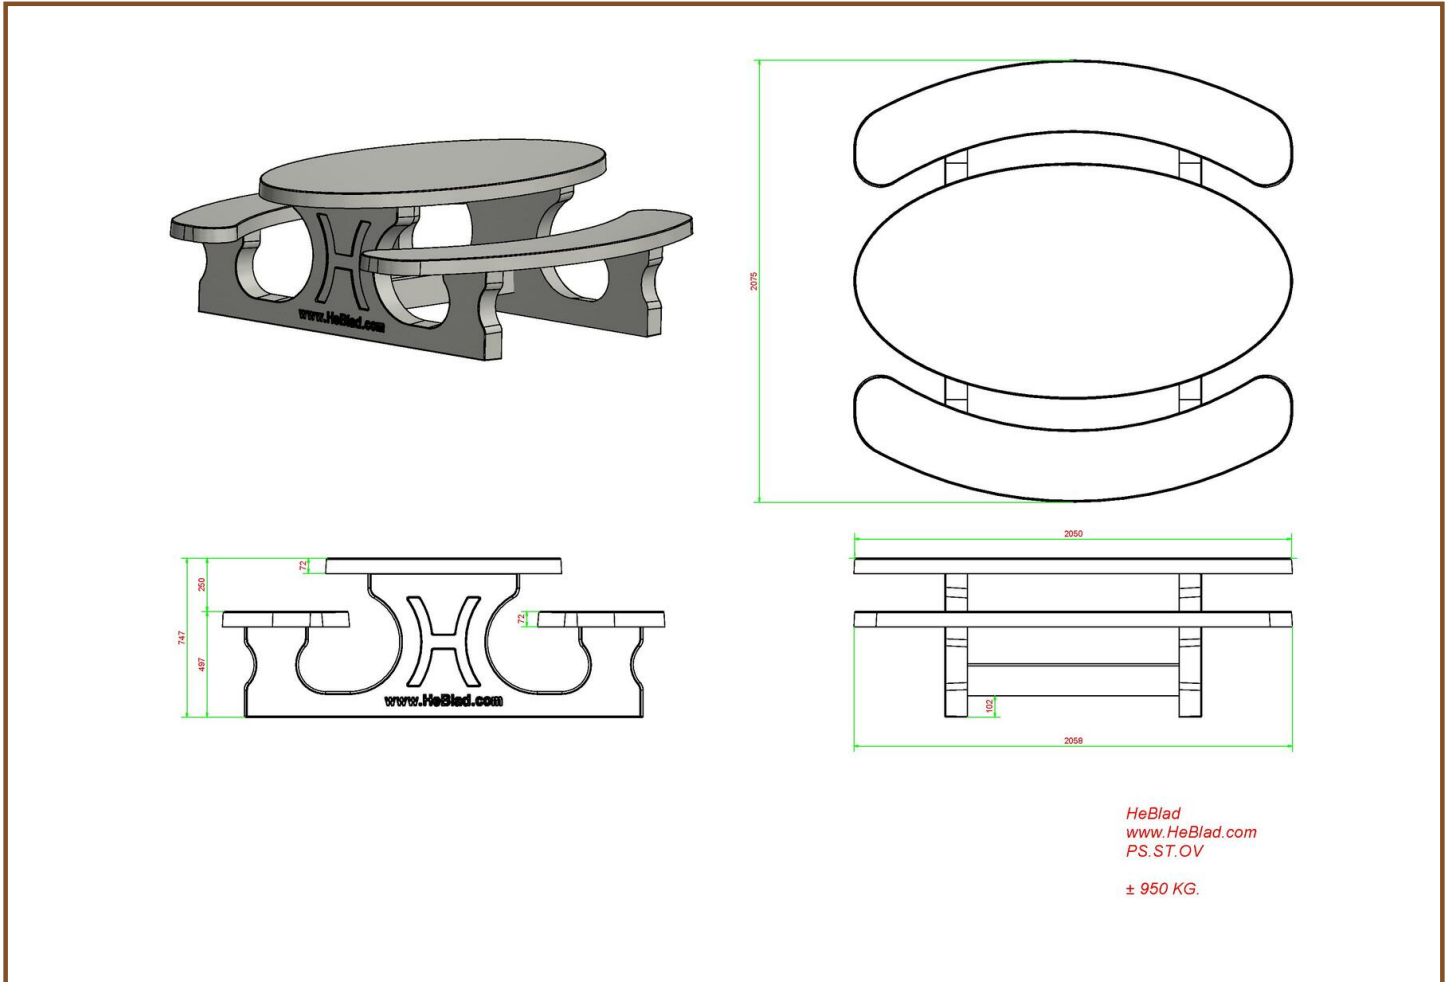

Specifications Picnic table Standard Oval Natural Concrete

Product code	PS.ST.OV	Tabletop thickness	7.2 cm
Colour	Natural concrete	Seat height	49.7 cm
Dimensions (L x W x H)	211 x 205 x 75 cm	Weight	950 kg
Dimensions tabletop (L x W)	205 x 110 cm	Material seat	Beton
Height tabletop	74.7 cm	Distance legs	110 cm (center to center)

Related products

Our products are delivered from our factory in the Netherlands.