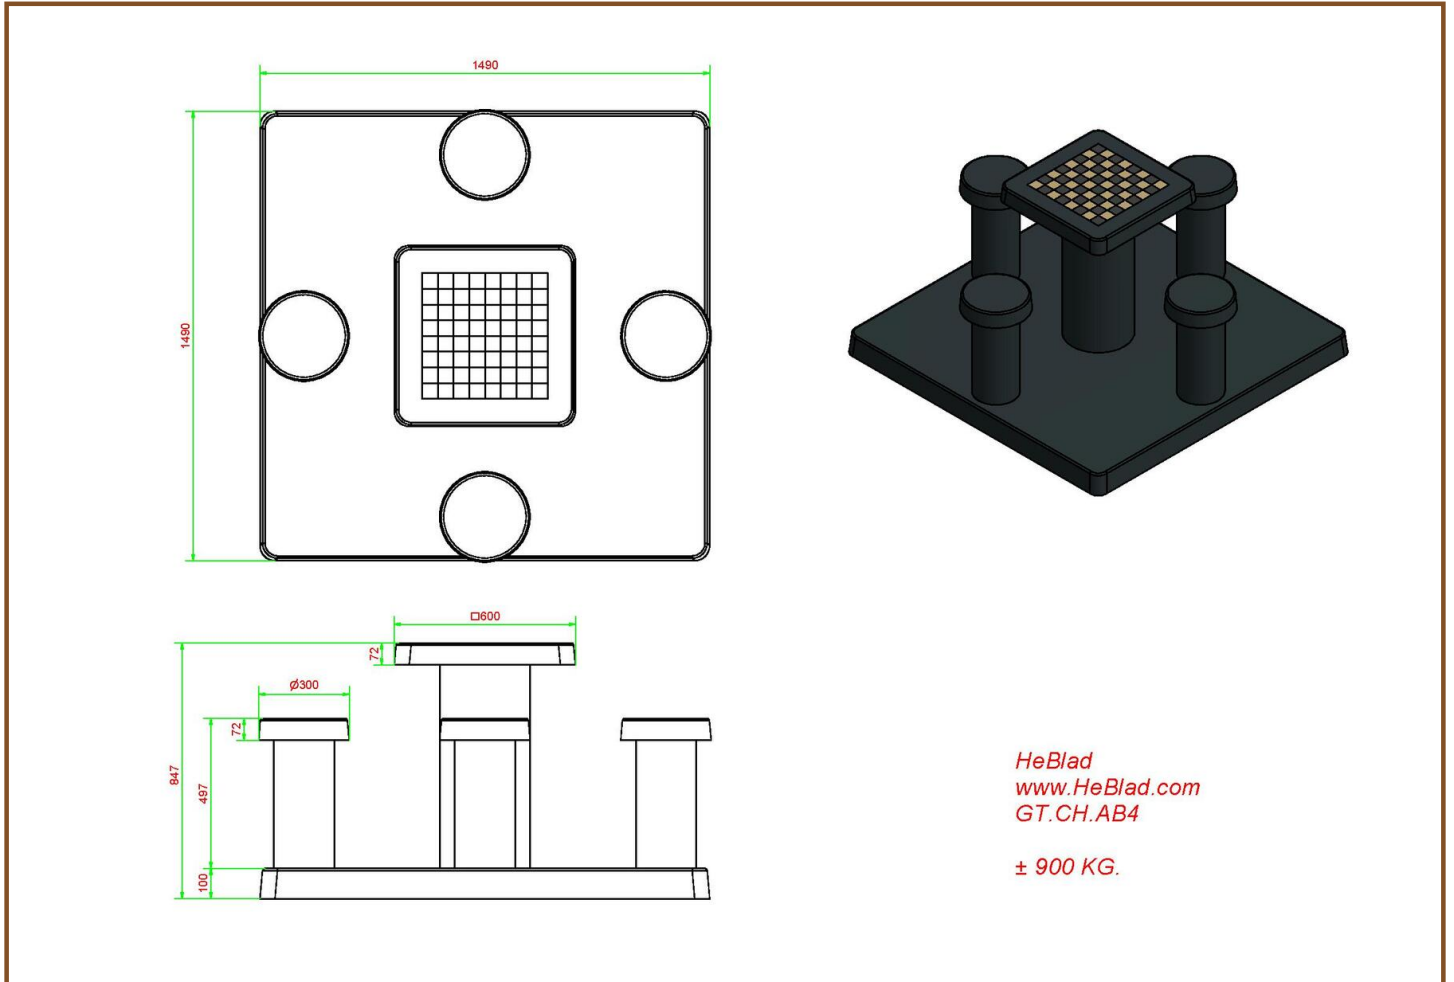

Specifications Chess Table Anthracite-Concrete (4P)

Product code	GT.CH.AB4	Dimensions tabletop	60 x 60 cm
Colour	Anthracite concrete	Tabletop thickness	7,2 cm
Dimensions tabletop (L x W)	149 x 149 cm	Weight	900 kg
Height tabletop	75 cm	Thickness bottom plate	10 cm
Seat height	50 cm		

Related products

Our products are delivered from our factory in the Netherlands.