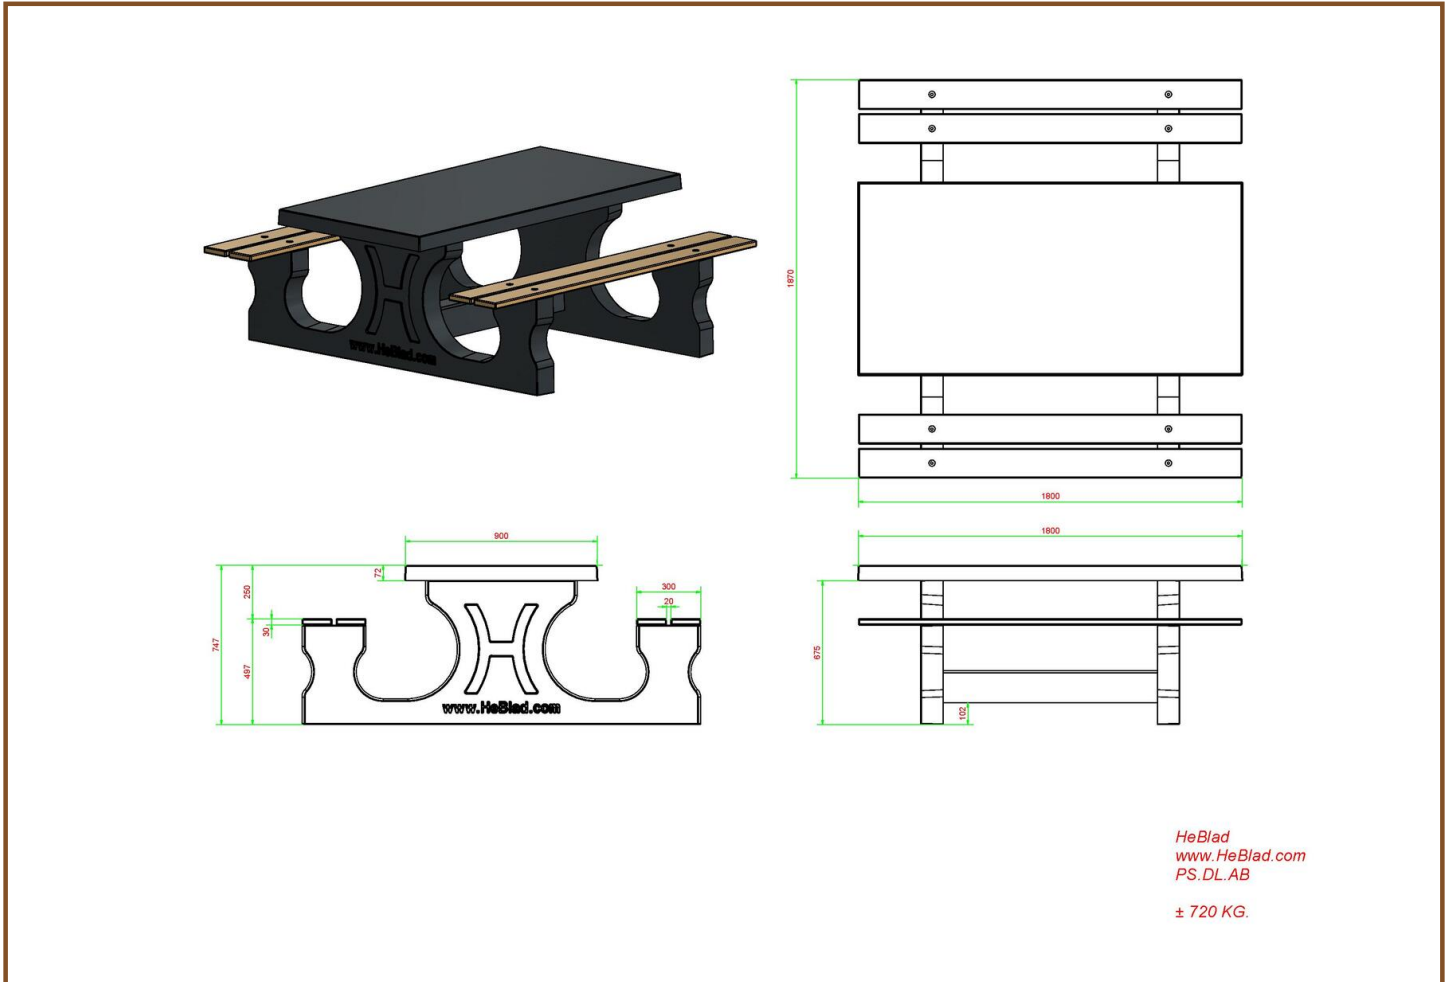

Specifications Picnic table DeLuxe Anthracite-Concrete

Product code	PS.DL.AB	Tabletop thickness	7.2 cm
Colour	Anthracite concrete	Seat height	49.7 cm
Dimensions (L x W x H)	180 x 187 x 75 cm	Weight	720 kg
Dimensions tabletop (L x W)	180 x 90 cm	Material seat	Bamboo
Height tabletop	74.7 cm	Distance legs	111 cm (center to center)

Related products

Our products are delivered from our factory in the Netherlands.