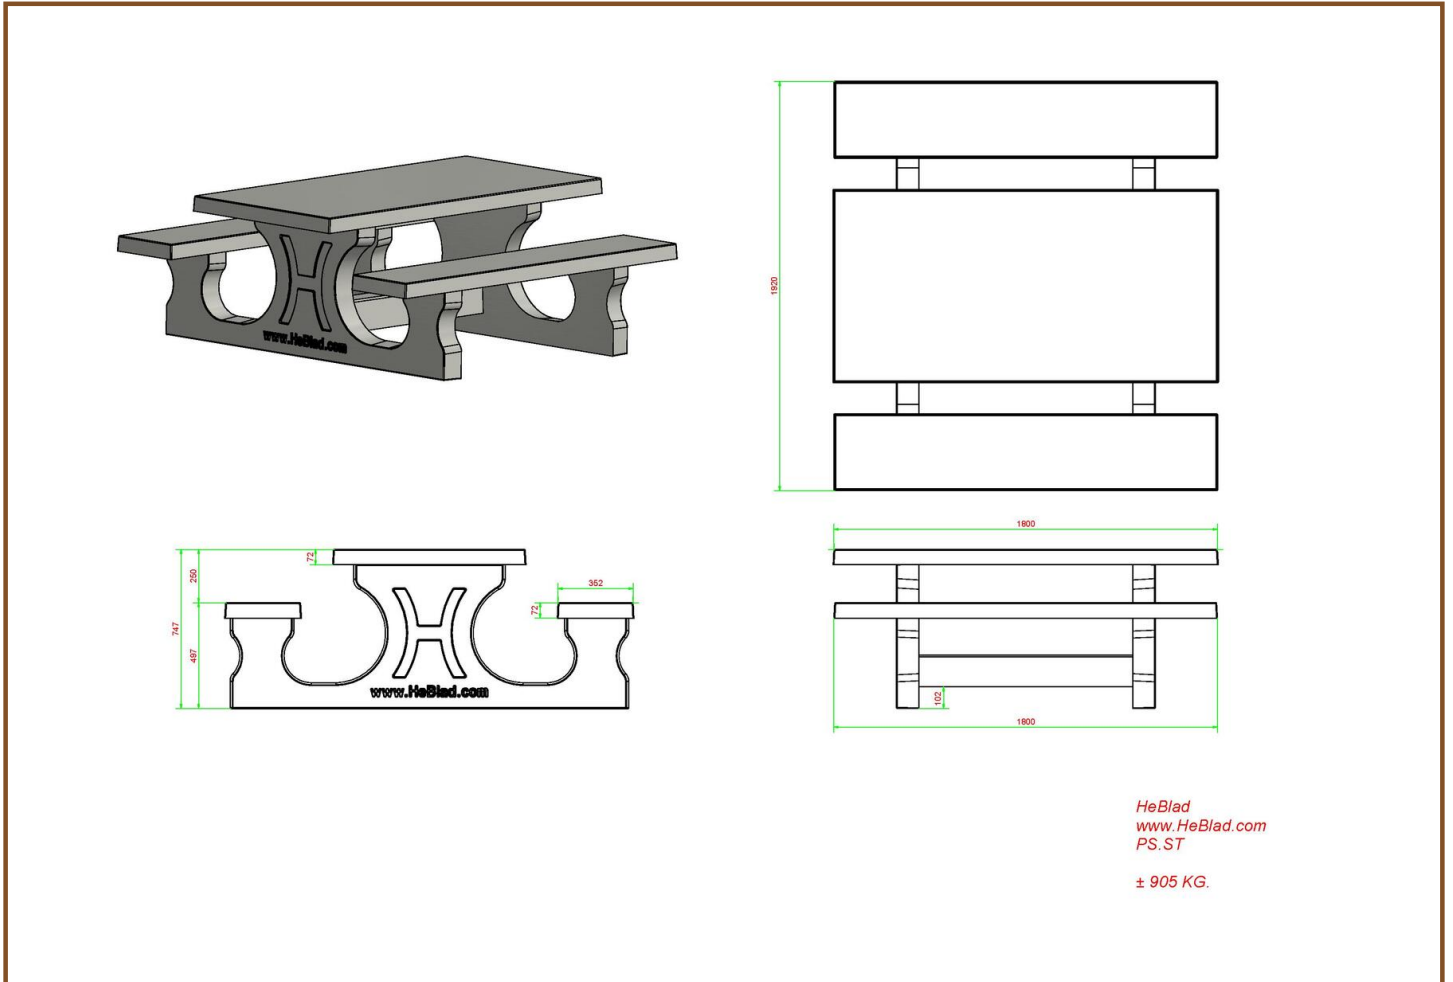

Specifications Picnic table Standard Natural Concrete

Product code	PS.ST	Tabletop thickness	7.2 cm
Colour	Natural concrete	Seat height	49.7 cm
Dimensions (L x W x H)	180 x 192 x 75 cm	Weight	905 kg
Dimensions tabletop (L x W)	180 x 90 cm	Material seat	Beton
Height tabletop	74.7 cm	Distance legs	111 cm (center to center)

Related products

Our products are delivered from our factory in the Netherlands.