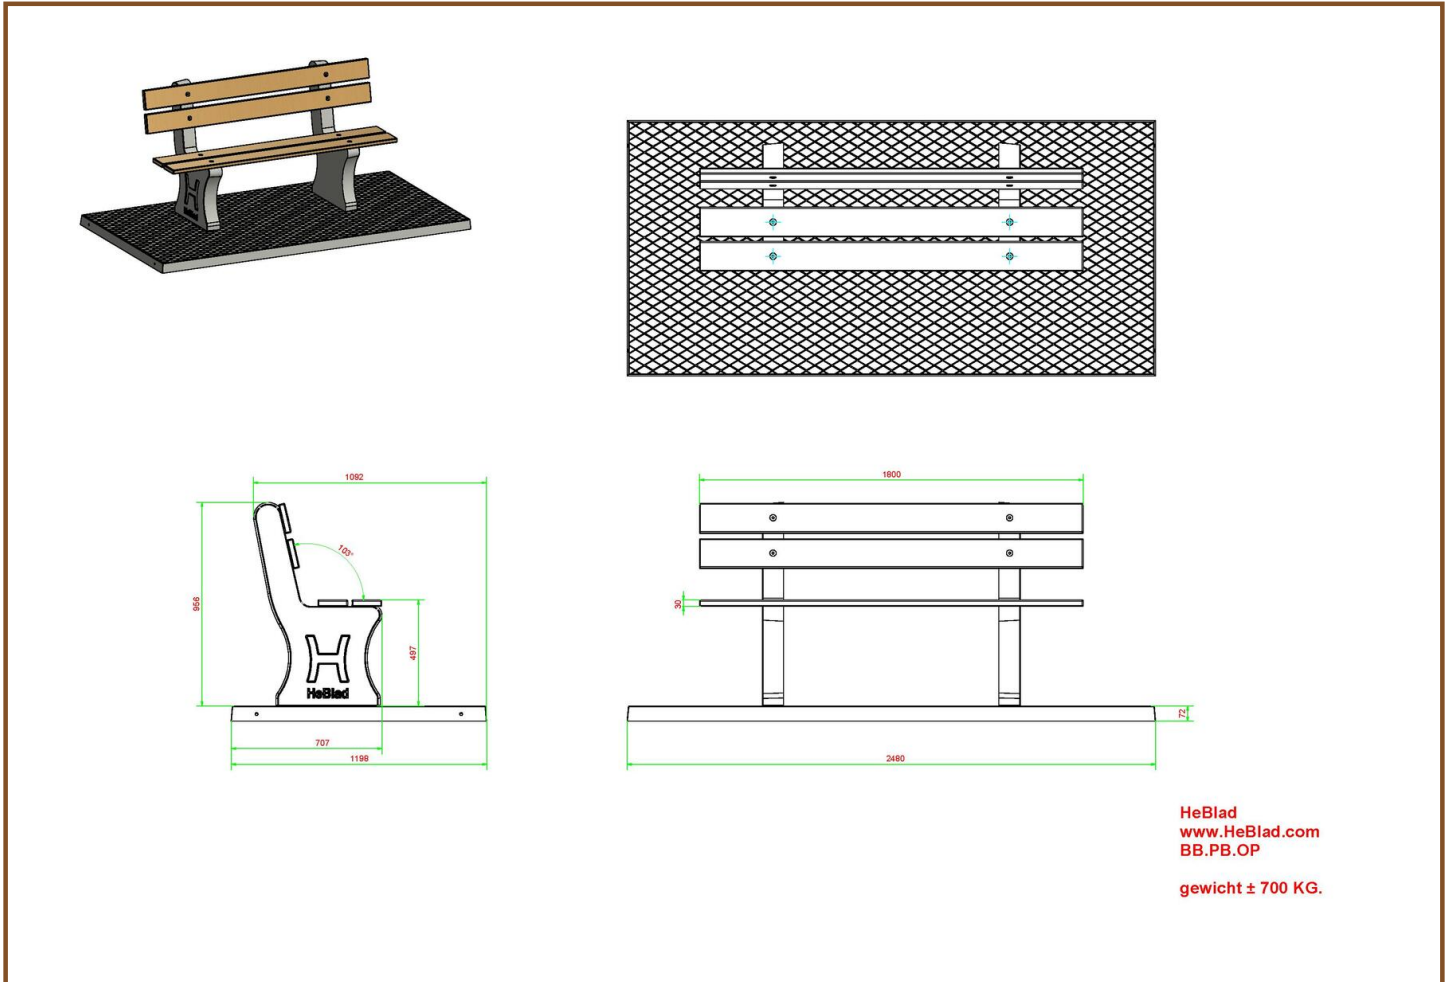

Specifications Park Bench with bottom plate Natural Concrete

Product code	BB.PB.OP	Weight	650 kg
Colour	Natural concrete	Material seat	Bamboo
Dimensions (L X W)	248 x 120 cm	Number of seats	4
Seat height	50 cm	Thickness bottom plate	72 mm
Seating corner	103 degrees		

Related products

Our products are delivered from our factory in the Netherlands.