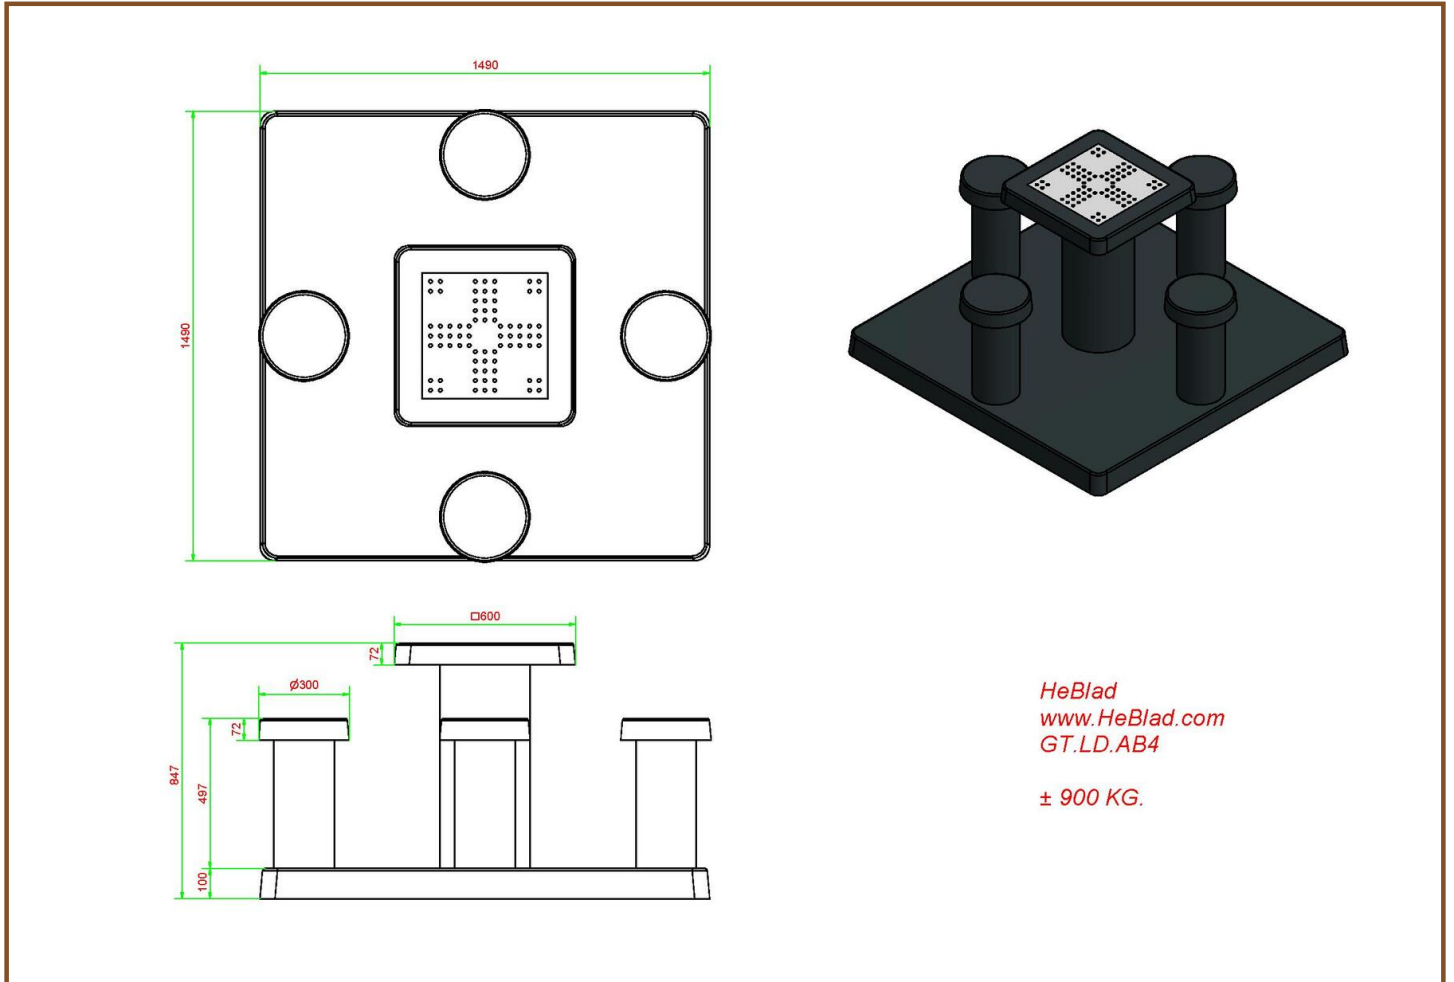

HeBlad
www.HeBlad.com
GT.LD.AB4

± 900 KG.

Specifications Ludo Game Table Anthracite-Concrete (4P)

Product code	GT.LD.AB4	Dimensions tabletop (L x W)	60 x 60 cm
Colour	Anthracite concrete	Tabletop thickness	7,2 cm
Dimensions (L X W)	149 x 149 cm	Weight	900 kg
Height tabletop	75 cm	Thickness bottom plate	10 cm
Seat height	50 cm		

Related products