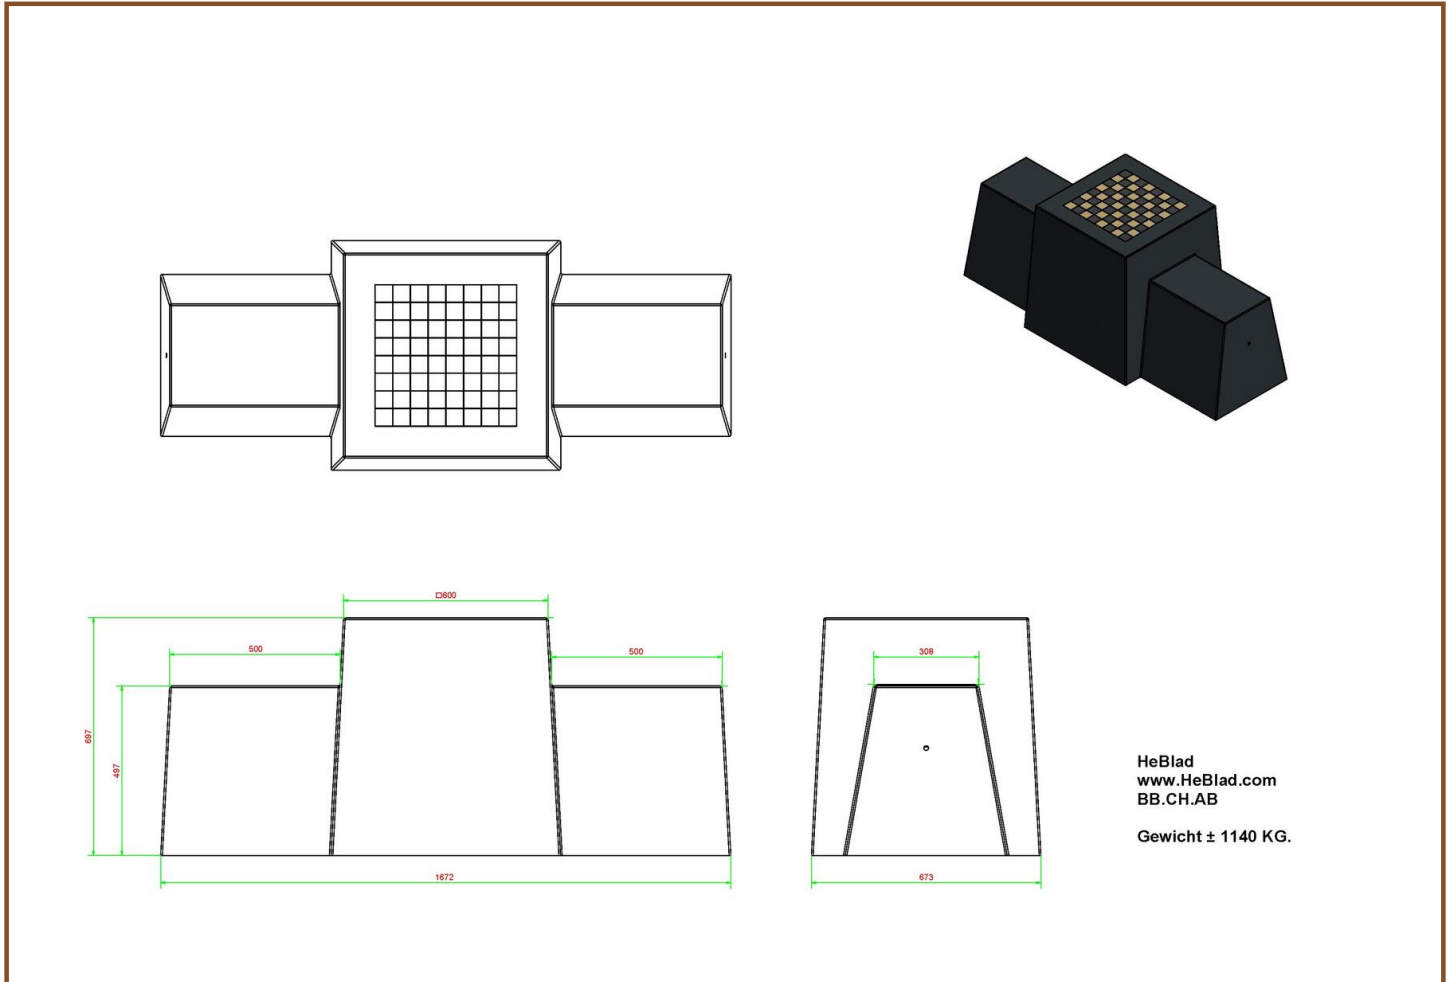

Specifications Chess Bench, Anthracite-Concrete

Product code	BB.CH.AB	Height tabletop	70 cm
Colour	Antraciet-beton	Weight	1140 kg
Dimensions (L x W x H)	167 x 67 x 70 cm	Number of seats	2
Seat height	50 cm		

Related products

Our products are delivered from our factory in the Netherlands.