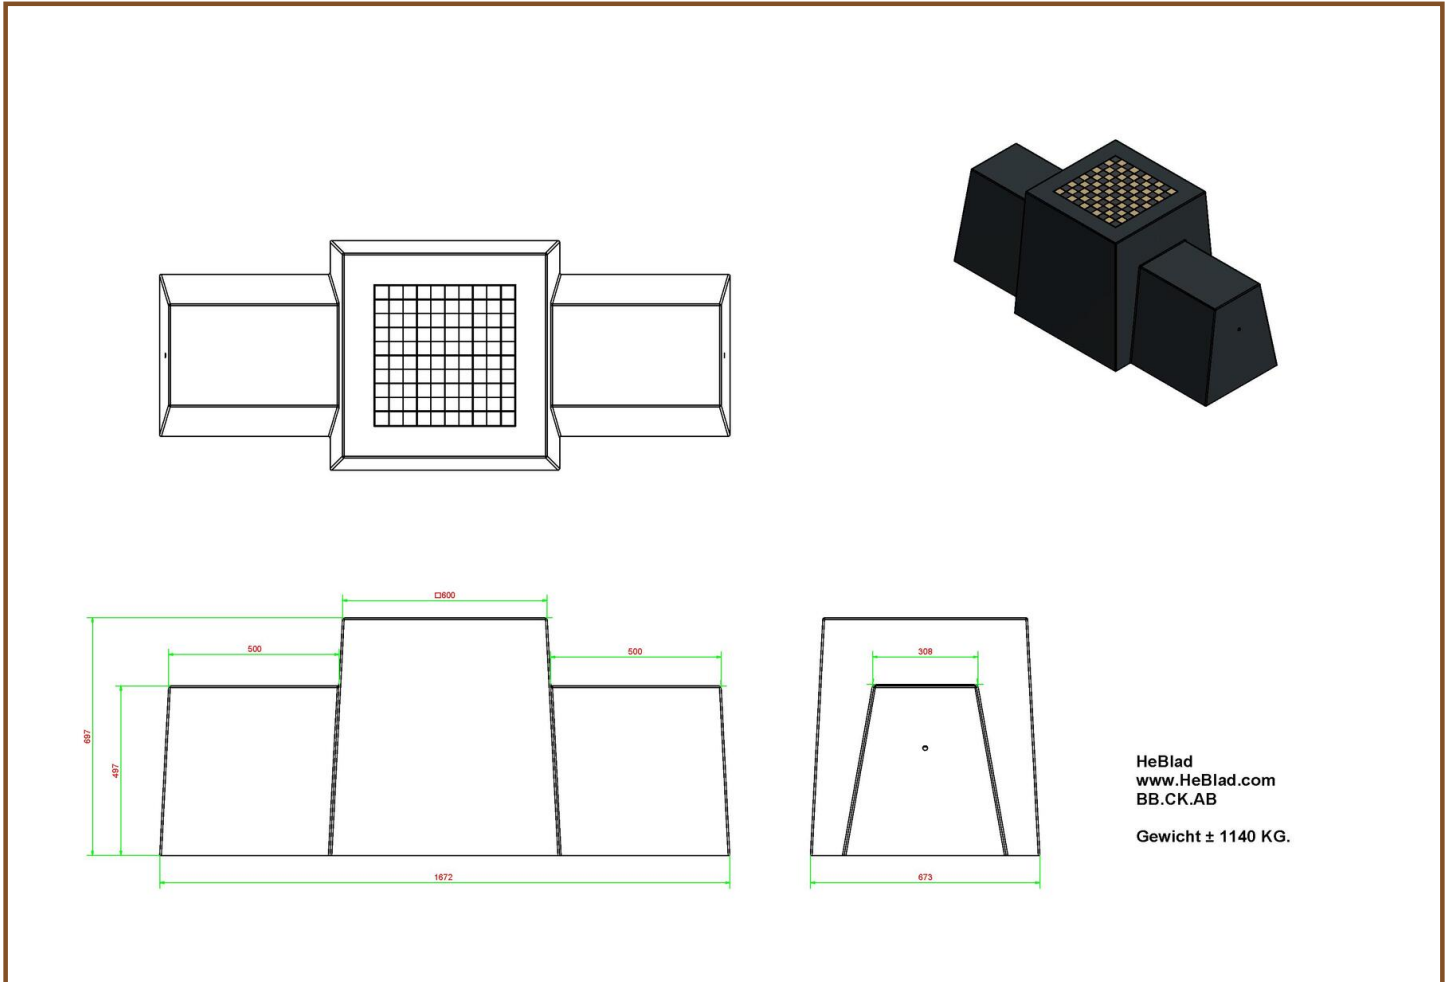

Specifications Checkers/Drafts Bench, Anthracite-Concrete

Product code	BB.CK.AB	Height tabletop	70 cm
Colour	Anthracite concrete	Weight	1140 kg
Dimensions (L x W x H)	167 x 67 x 70 cm	Number of seats	2
Seat height	50 cm		

Related products

Our products are delivered from our factory in the Netherlands.