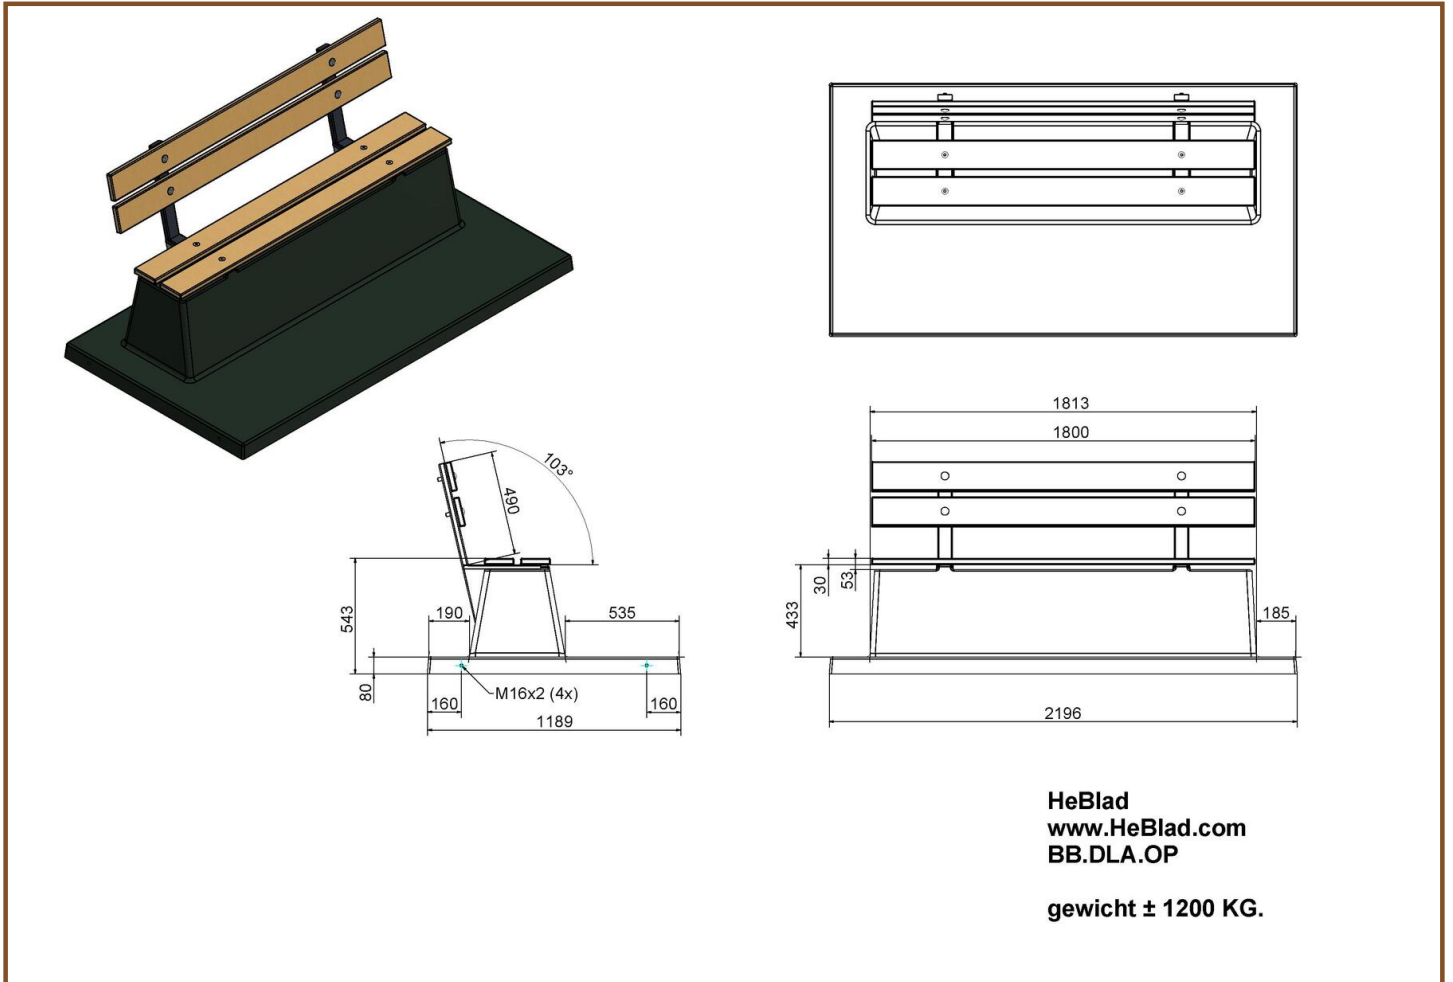

Specifications Concrete bench DeLuxe with bottom plate and backrest Anthracite

Product code	BB.DLA.OP	Seating corner	103 degrees
Colour	Anthracite lacquered, RAL 7017	Weight	1200 kg
Dimensions (L X W)	220 x 120 cm	Material seat	Bamboo
Seat height	47,5 cm	Number of seats	4

Related products