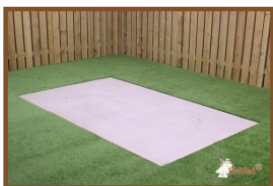

Related products

OP.PP