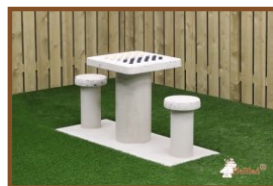

Specifications Allen key 4 mm

Product code HB.FB.Inbus40

Related products

GT.CK.G2

Our products are delivered from our factory in the Netherlands.