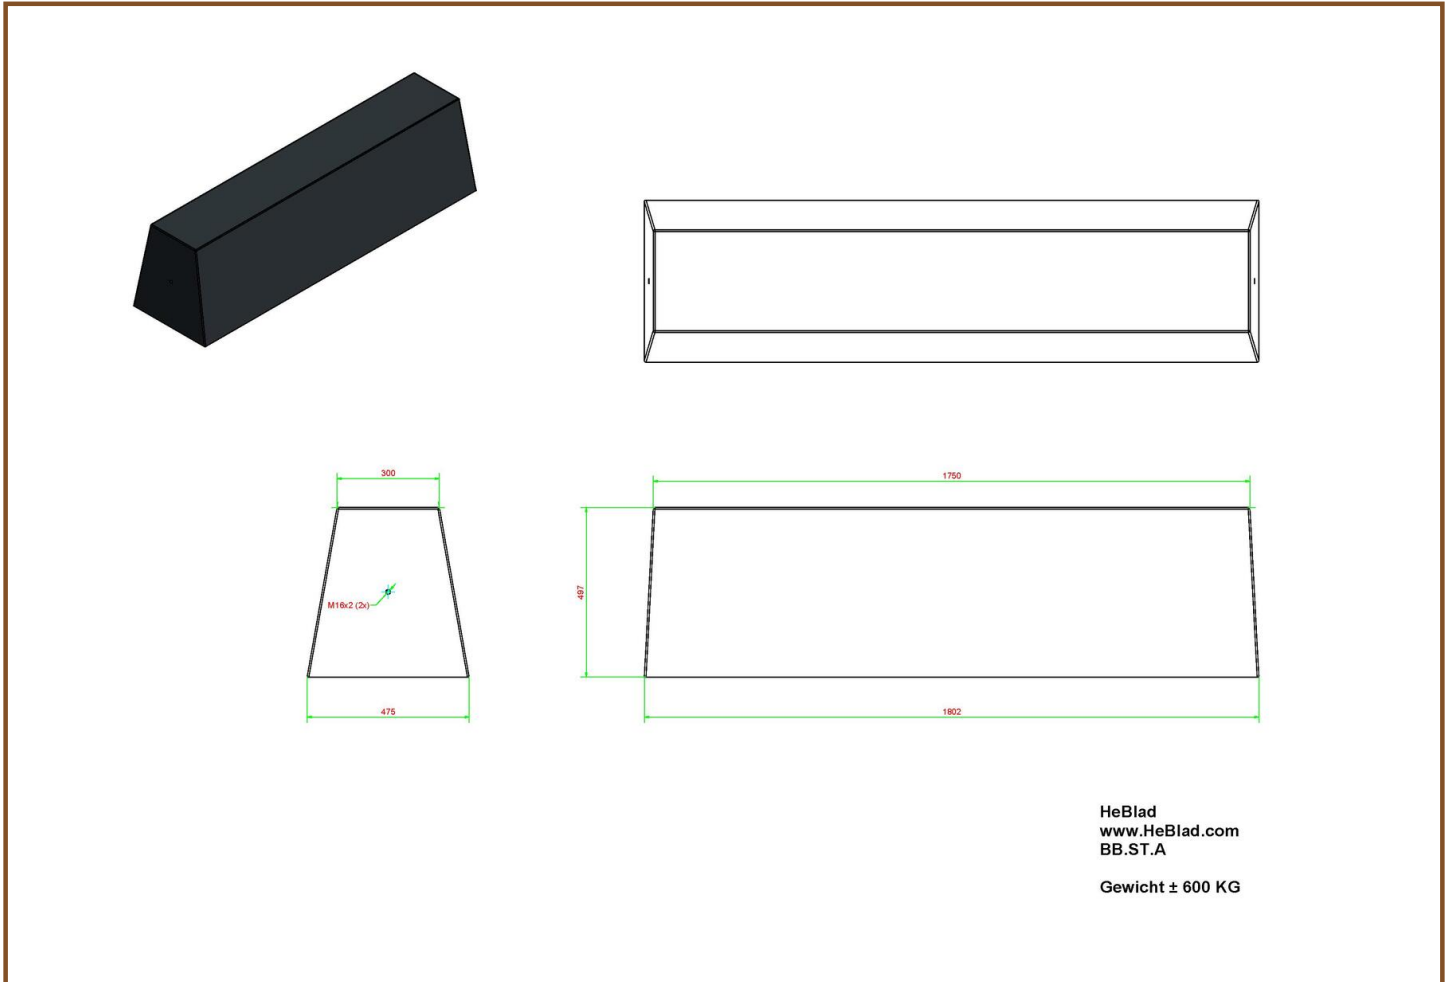

Specifications Concrete Bench Standard Anthracite

Product code	BB.ST.A	Seat height	49.7 cm
Colour	Anthracite lacquered, RAL 7001	Weight	600 kg
Dimensions total surface	180,2 x 47.5 cm	Material seat	Beton
Dimensions seat	175 x 30 cm	Number of seats	4

Related products

Our products are delivered from our factory in the Netherlands.