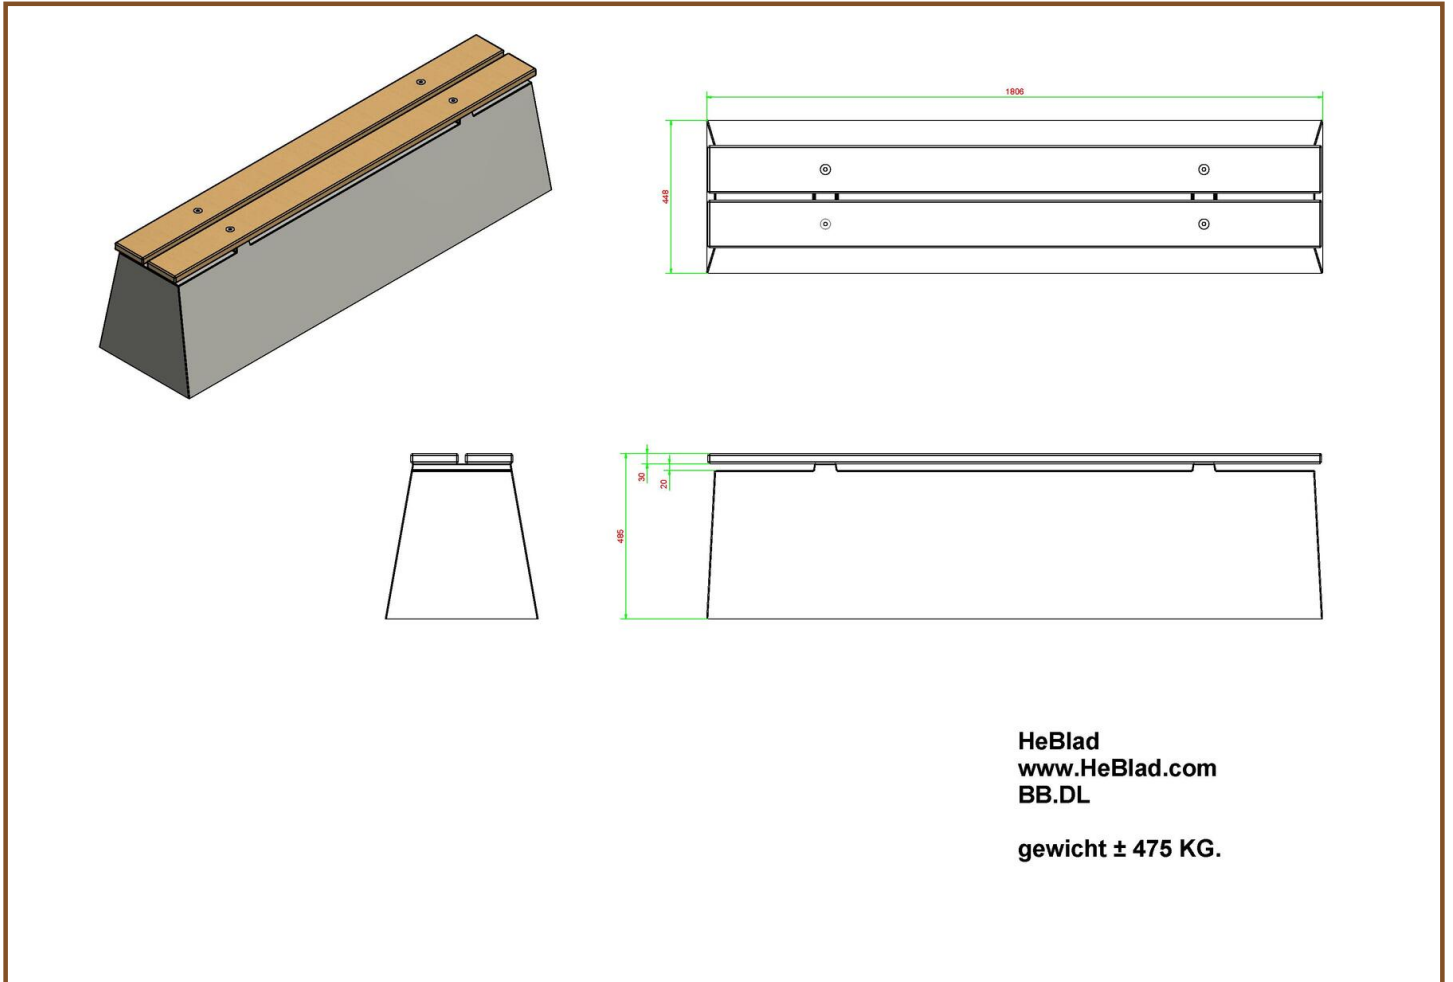

Specifications Bench DeLuxe Natural Concrete

Product code	BB.DL	Weight	475 kg
Colour	Natural concrete	Material seat	Bamboo
Dimensions (L x W x H)	180 x 45 x 50 cm	Number of seats	4
Seat height	50 cm		

Related products

Our products are delivered from our factory in the Netherlands.