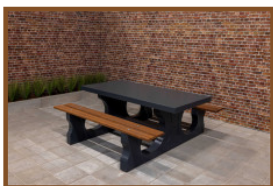

Related products

PS.DL.A