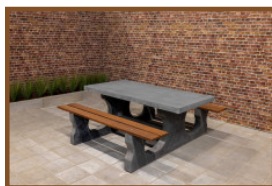

Specifications Concrete Picnic table DeLuxe Anthracite

Product code	PS.DL.A	Tabletop thickness	7.2 cm
Colour	Anthracite lacquered, RAL 7002	Seat height	49.7 cm
Dimensions (L x W x H)	180 x 187 x 75 cm	Weight	720 kg
Dimensions tabletop (L x W)	180 x 90 cm	Material seat	Bamboo
Height tabletop	74.7 cm	Distance legs	111 cm (center to center)

Related products

PS.DL.AB

Our products are delivered from our factory in the Netherlands.