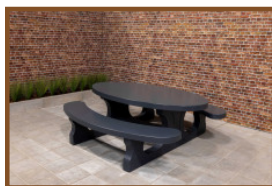

Specifications Picnic table Standard Oval Anthracite-Concrete

Product code	PS.STAB.OV	Tabletop thickness	7.2 cm
Colour	Anthracite concrete	Seat height	49.7 cm
Dimensions (L x W x H)	211 x 205 x 75 cm	Weight	950 kg
Dimensions tabletop (L x W)	205 x 110 cm	Material seat	Beton
Height tabletop	74.7 cm	Distance legs	110 cm (center to center)

Related products

PS.STA.OV

Our products are delivered from our factory in the Netherlands.