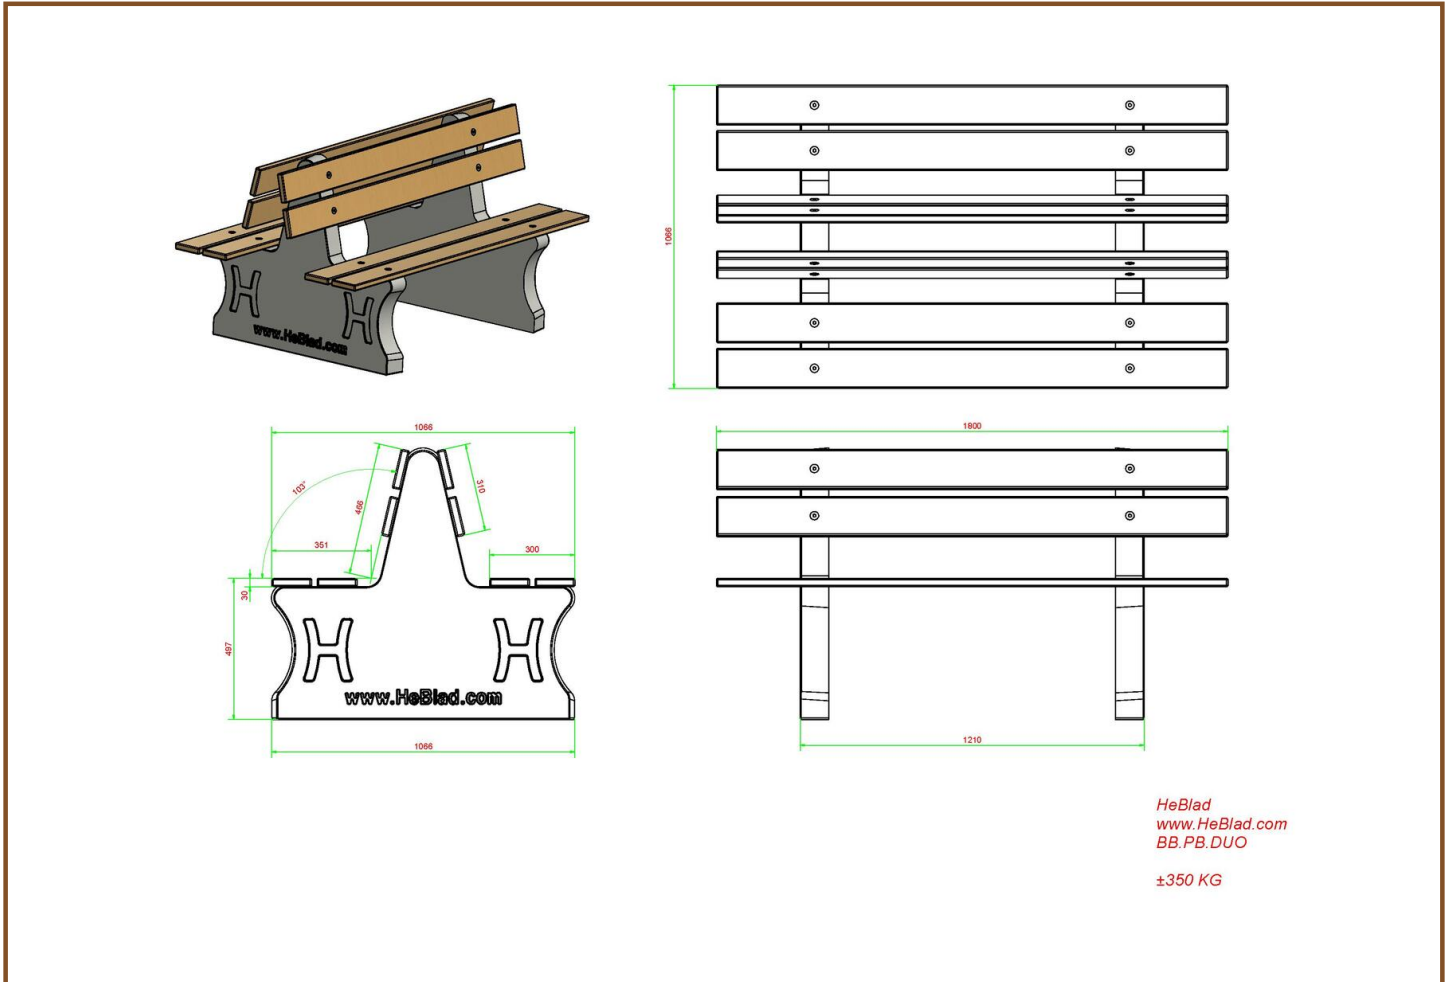

Specifications Parkbench Duo Concrete

Product code	BB.PB.DUO	Seating corner	103 degrees
Colour	Natural concrete	Weight	350 kg
Dimensions (L x W x H)	180 x 106 x 94 cm	Material seat	Bamboo
Seat height	49,7 cm	Number of seats	8

Our products are delivered from our factory in the Netherlands.