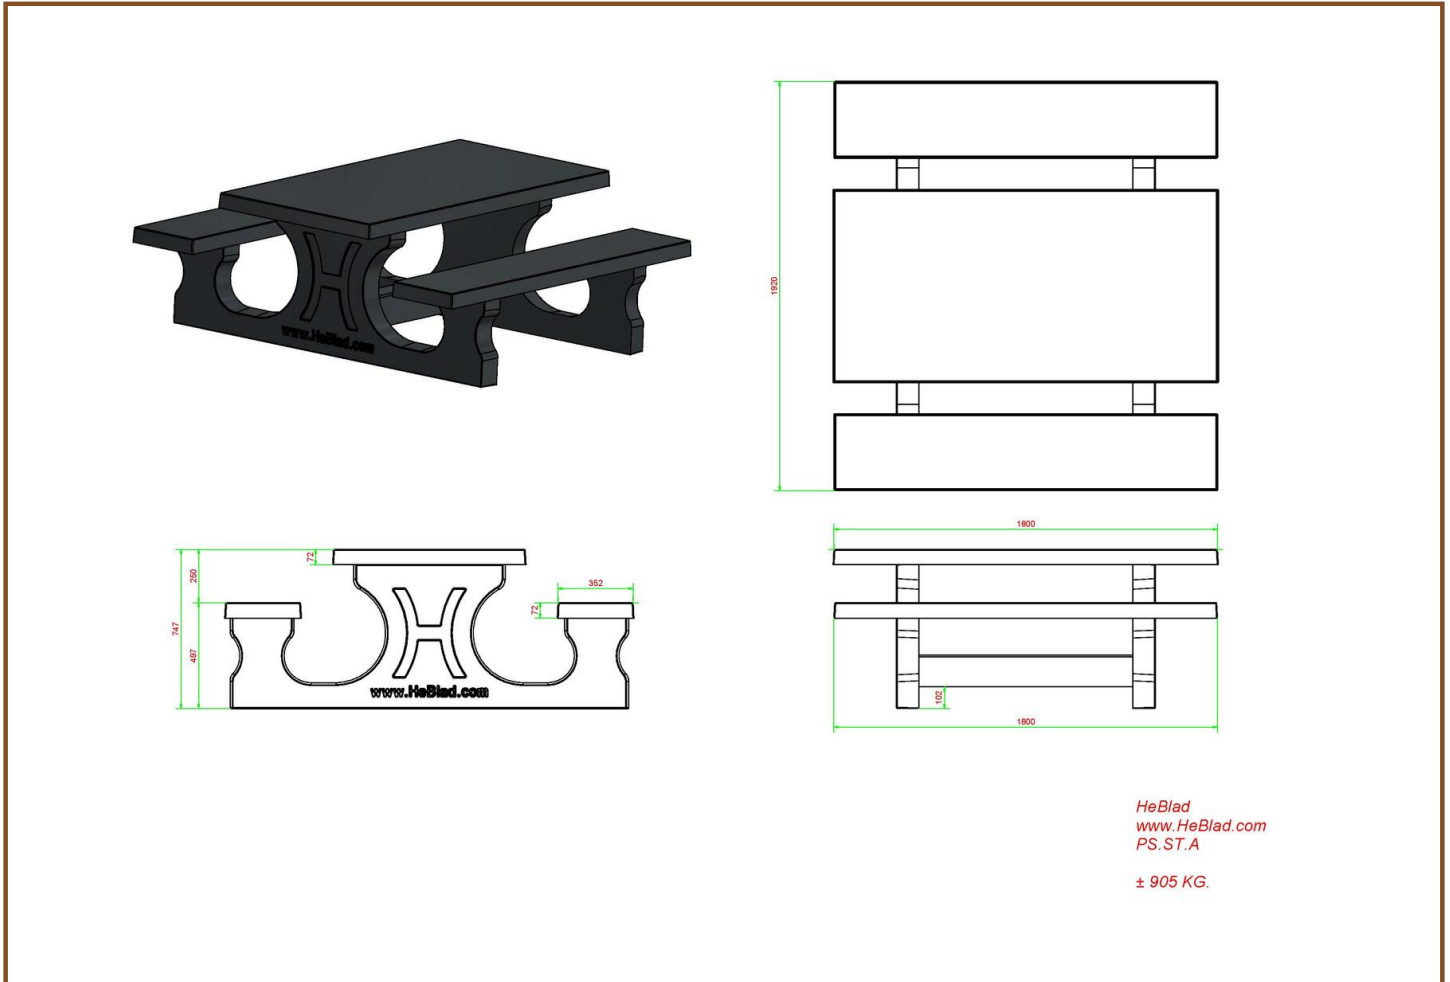

Specifications Concrete Picnic table Standard Anthracite

Product code	PS.ST.A	Tabletop thickness	7.2 cm
Colour	Anthracite lacquered, RAL 7016	Seat height	49.7 cm
Dimensions (L x W x H)	180 x 192 x 75 cm	Weight	905 kg
Dimensions tabletop (L x W)	180 x 90 cm	Material seat	Beton
Height tabletop	74.7 cm	Distance legs	111 cm (center to center)

Related products

Our products are delivered from our factory in the Netherlands.