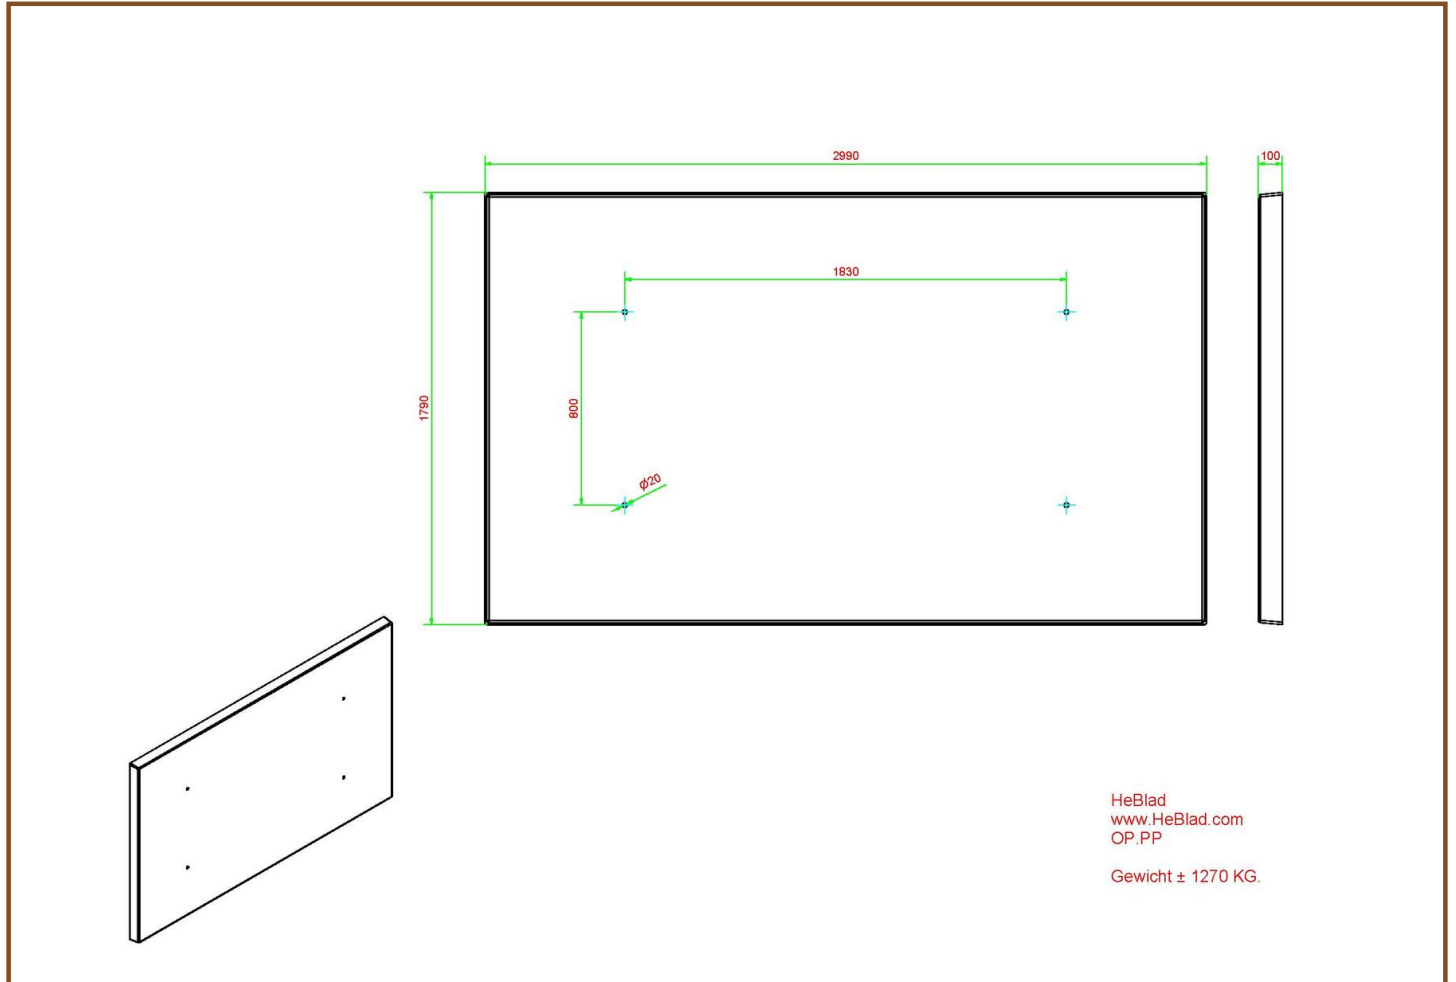

Specifications Concrete base plate for tennis table

Product code	OP.PP	Finishing surface	Smooth concrete
Colour	Natural concrete	lifting device	139 x 87 x 99 cm
Dimensions (L x W x H)	299 x 179 x 10 cm	preparation attachment	Holes for bolts M16
Weight	1270 Kg		

Related products

Our products are delivered from our factory in the Netherlands.