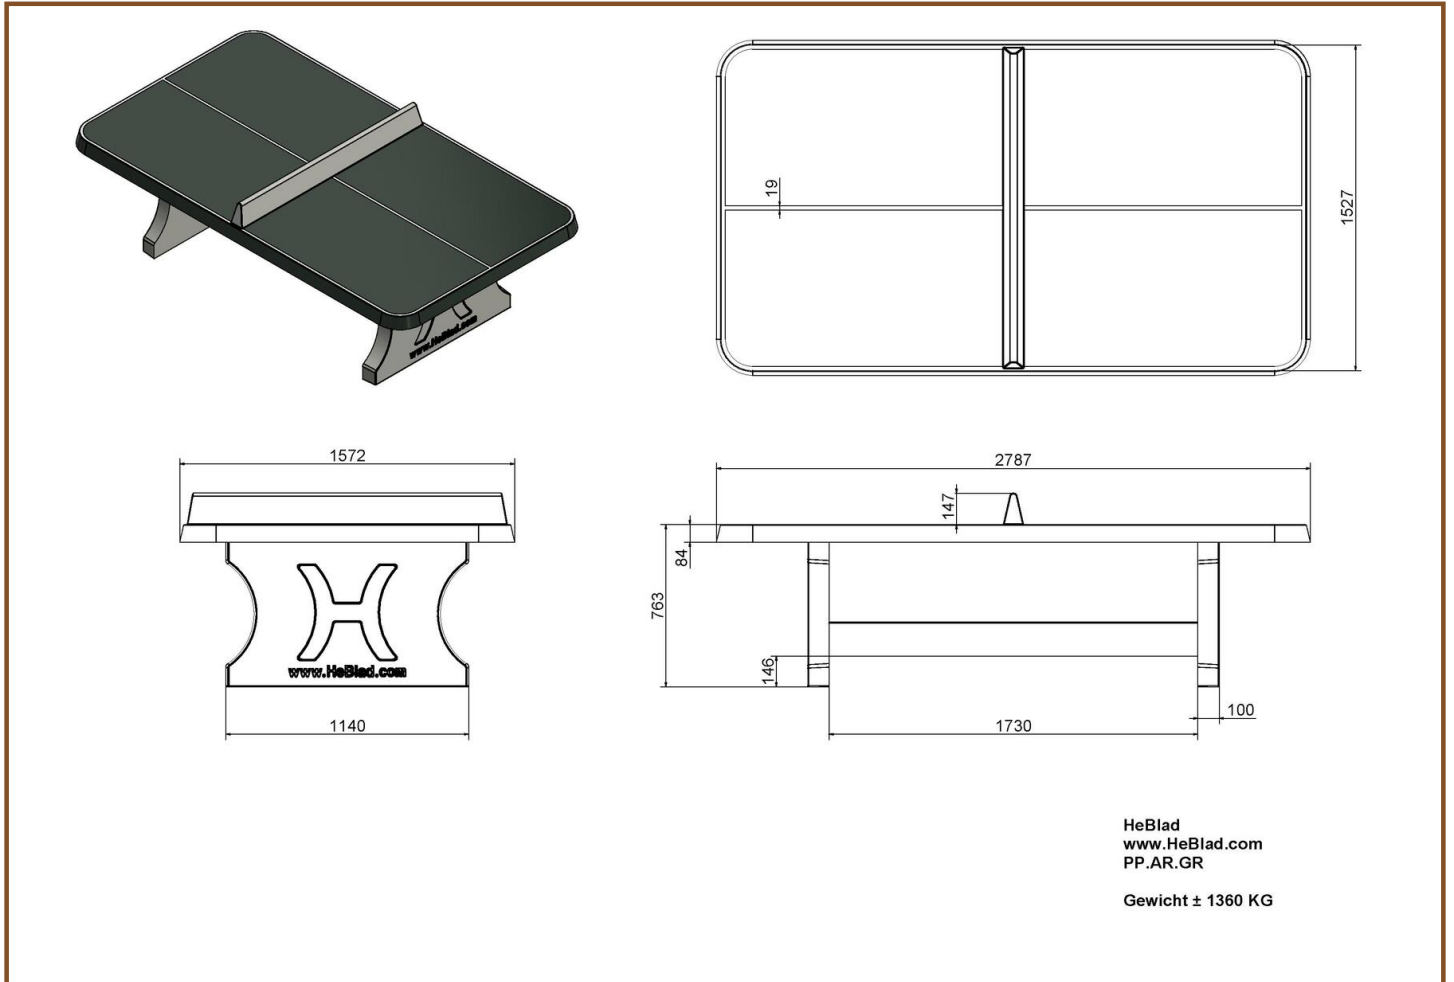

Specifications Concrete Ping-pong table green, rounded

Product code	PP.AR.GR	Height tabletop	76 cm
Colour	Groen - RAL 6009	Height of the net	14,75 cm
Dimensions tabletop	274 x 152 cm	Weight	1360 kg
Dimensions underside tabletop	279 x 157 cm	Distance legs	183 cm (center to center)
Tabletop thickness	8,4 cm		

Related products

Our products are delivered from our factory in the Netherlands.