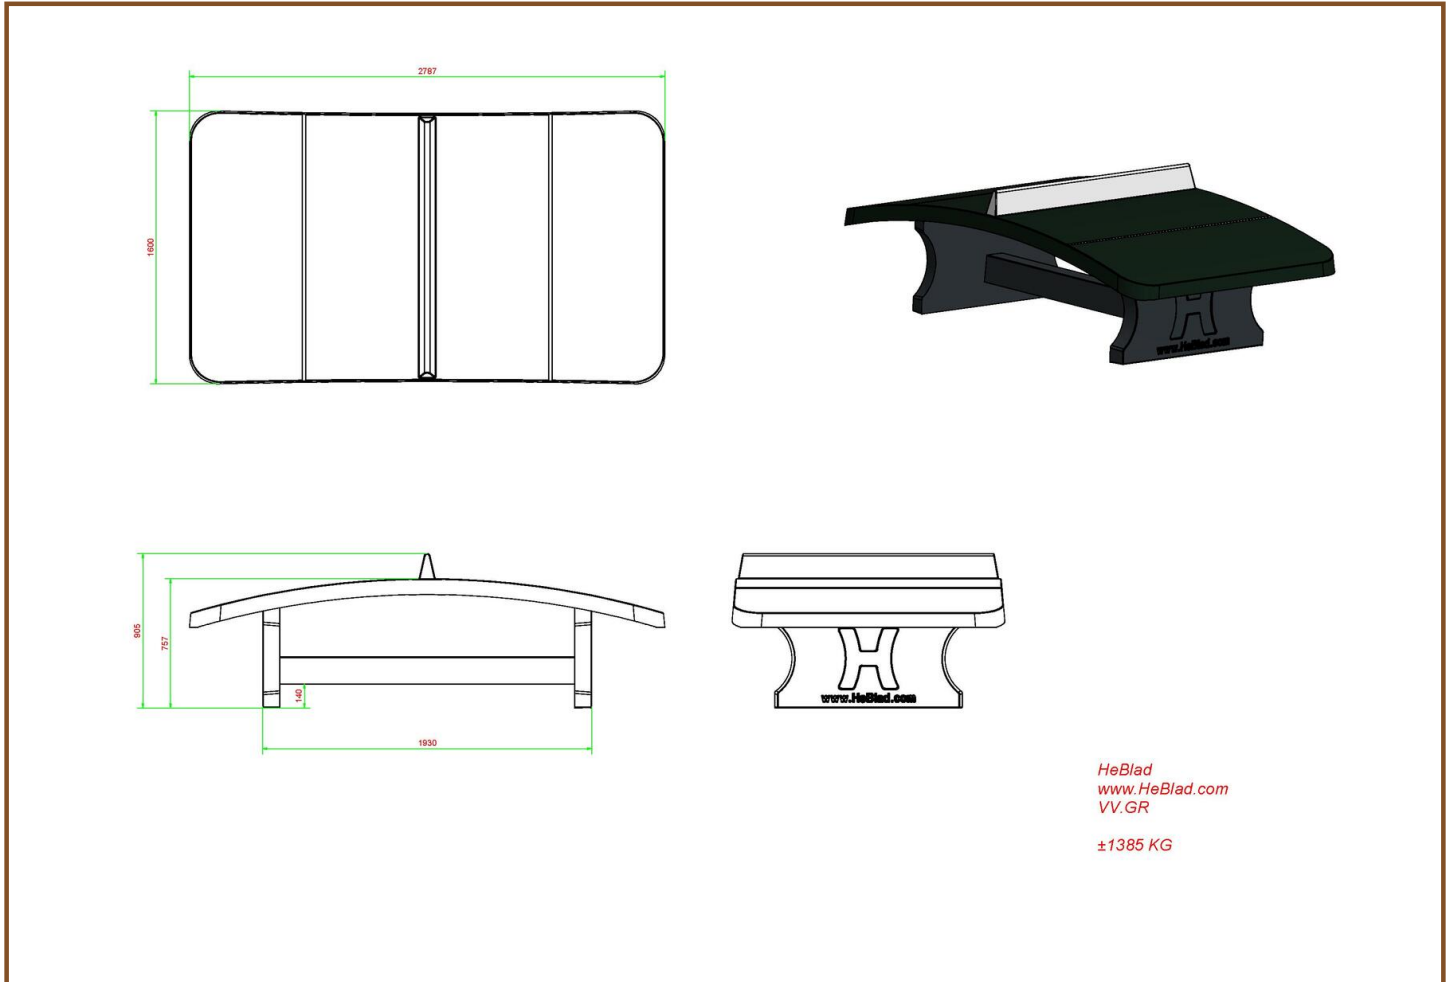

Specifications Concrete Foot Volleyball Table Green

Product code	VV.GR	Height tabletop	76 cm
Colour	Groen - RAL 6009	Height of the net	14,75 cm
Dimensions tabletop	274 x 152 cm	Weight	1385 kg
Dimensions underside tabletop	278 x 156 cm	Distance legs	183 cm (center to center)
Tabletop thickness	8,4 cm		

Related products

Our products are delivered from our factory in the Netherlands.