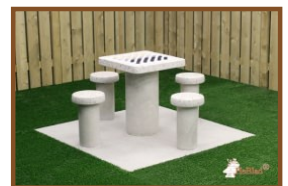

GT.CK.G4

Our products are delivered from our factory in the Netherlands.