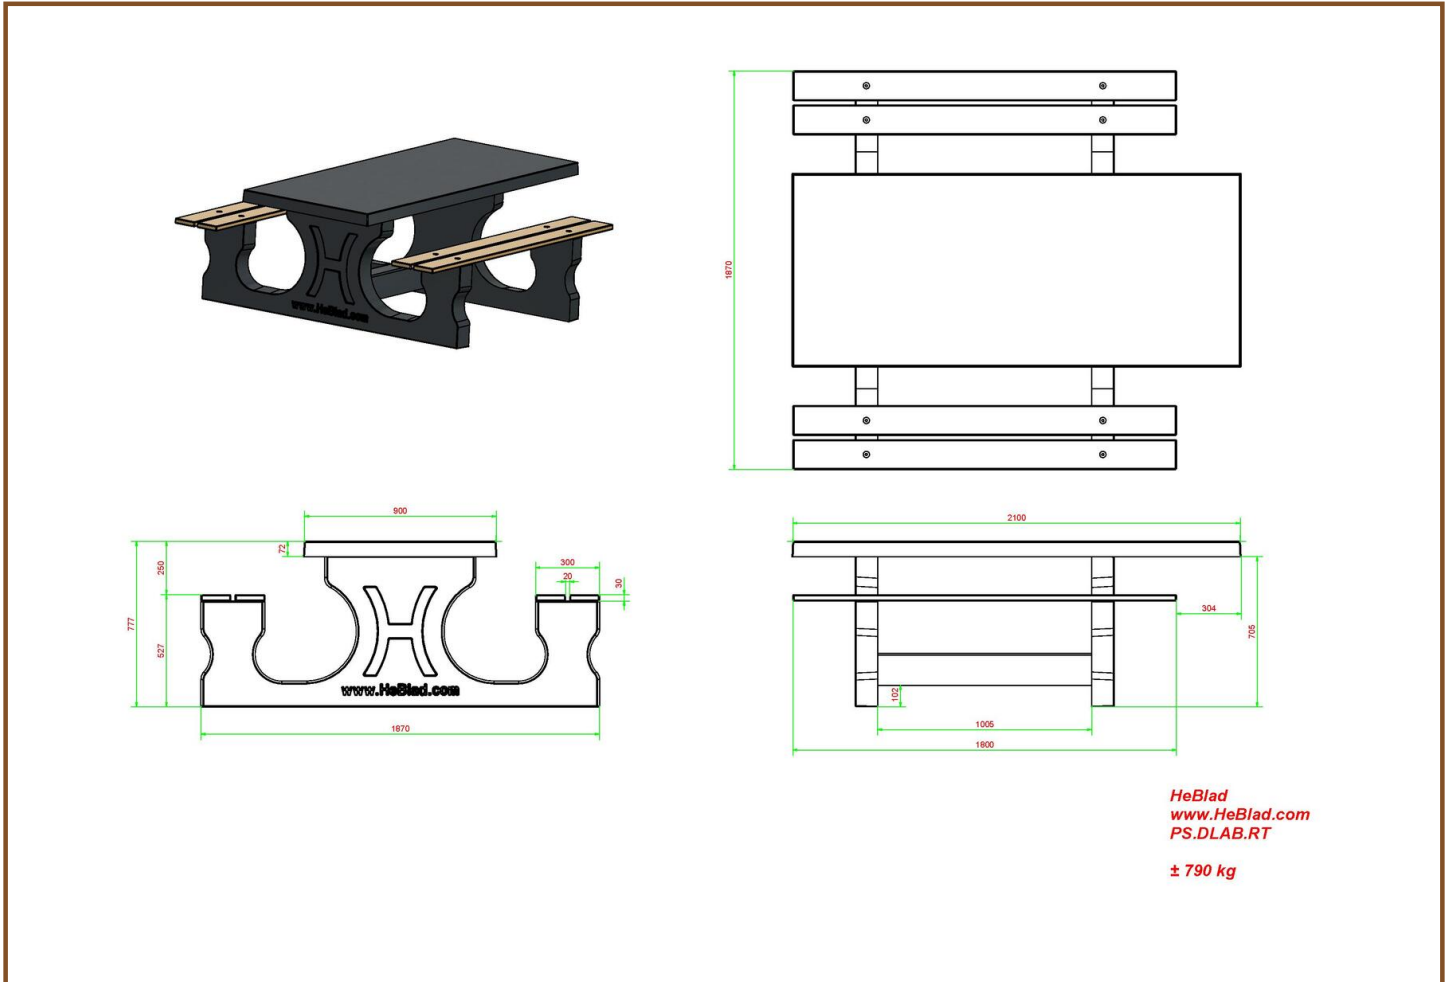

Specifications Picnic table DeLuxe Anthracite-Concrete Wheelchair accessible

Product code	PS.DLAB.RT	Tabletop thickness	7.2 cm
Colour	Anthracite concrete	Seat height	52.7 cm
Dimensions (L x W x H)	210 x 187 x 78 cm	Weight	790 kg
Dimensions tabletop (L x W)	210 x 90 cm	Material seat	Bamboo
Height tabletop	77.7 cm	Distance legs	111 cm (center to center)

Related products