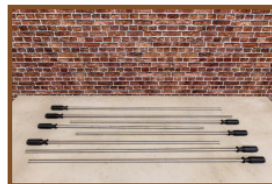

Product code

HB.FB.eye

Related products

HB.FB.6White

HB.FBSC.Yellow

HB.FB.Rodset

HB.FBP.Blue

HB.FB.DOLL.Purp