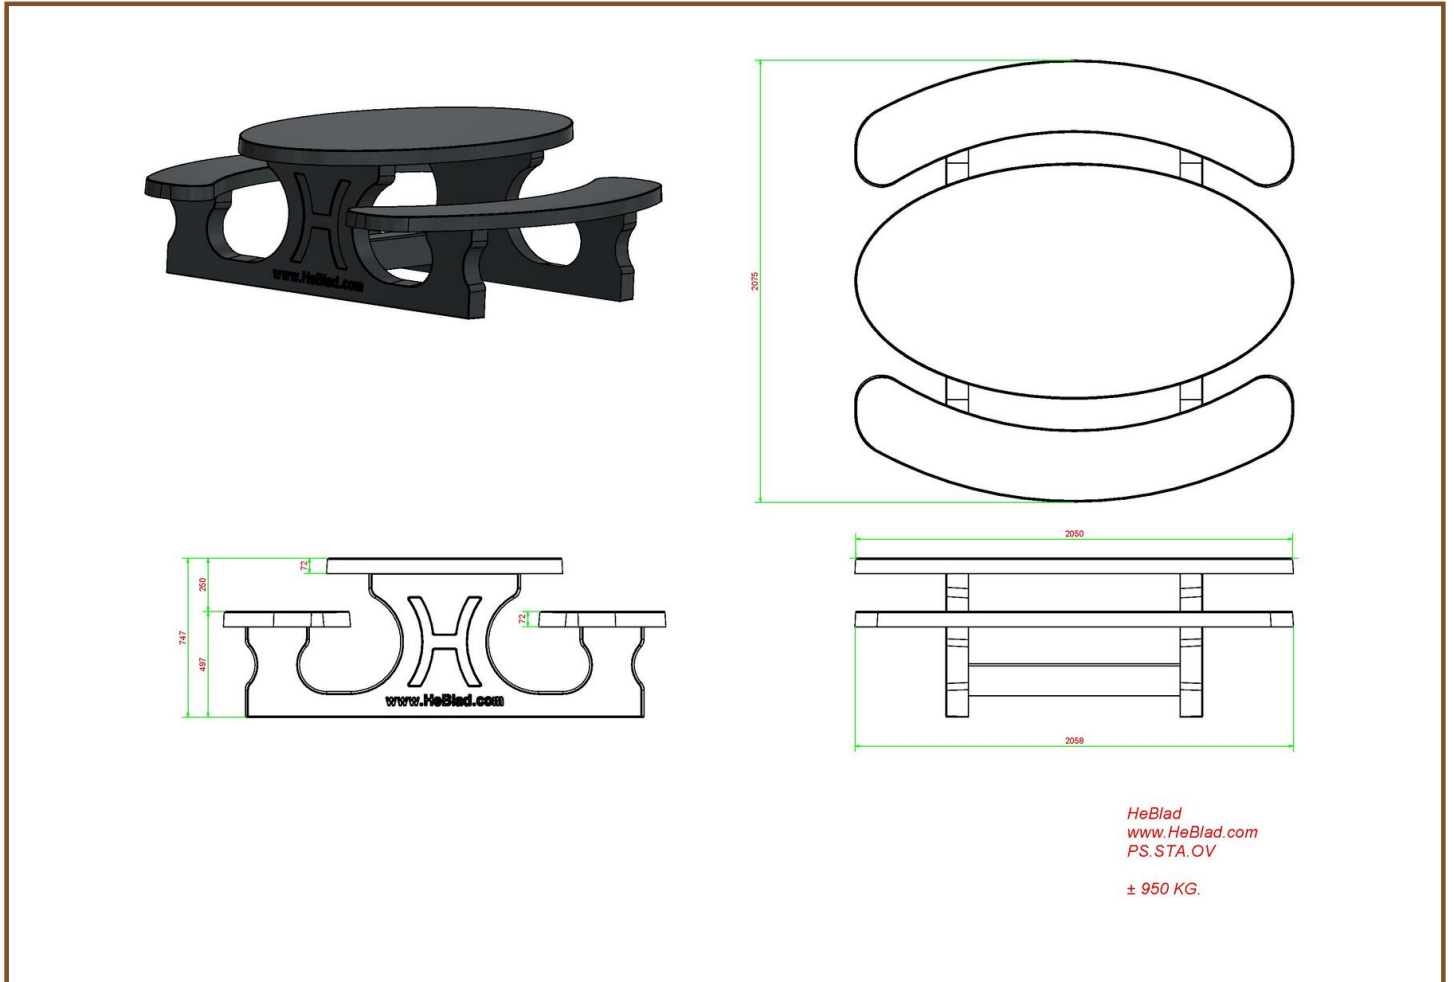

Specifications Concrete Picnic table Standard Oval Anthracite

Product code	PS.STA.OV	Tabletop thickness	7.2 cm
Colour	Anthracite lacquered, RAL 7016	Seat height	49.7 cm
Dimensions (L x W x H)	211 x 205 x 75 cm	Weight	950 kg
Dimensions tabletop (L x W)	205 x 110 cm	Material seat	Beton
Height tabletop	74.7 cm	Distance legs	110 cm (center to center)

Related products

Our products are delivered from our factory in the Netherlands.