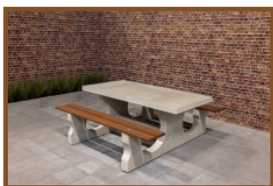

Related products

PS.DL