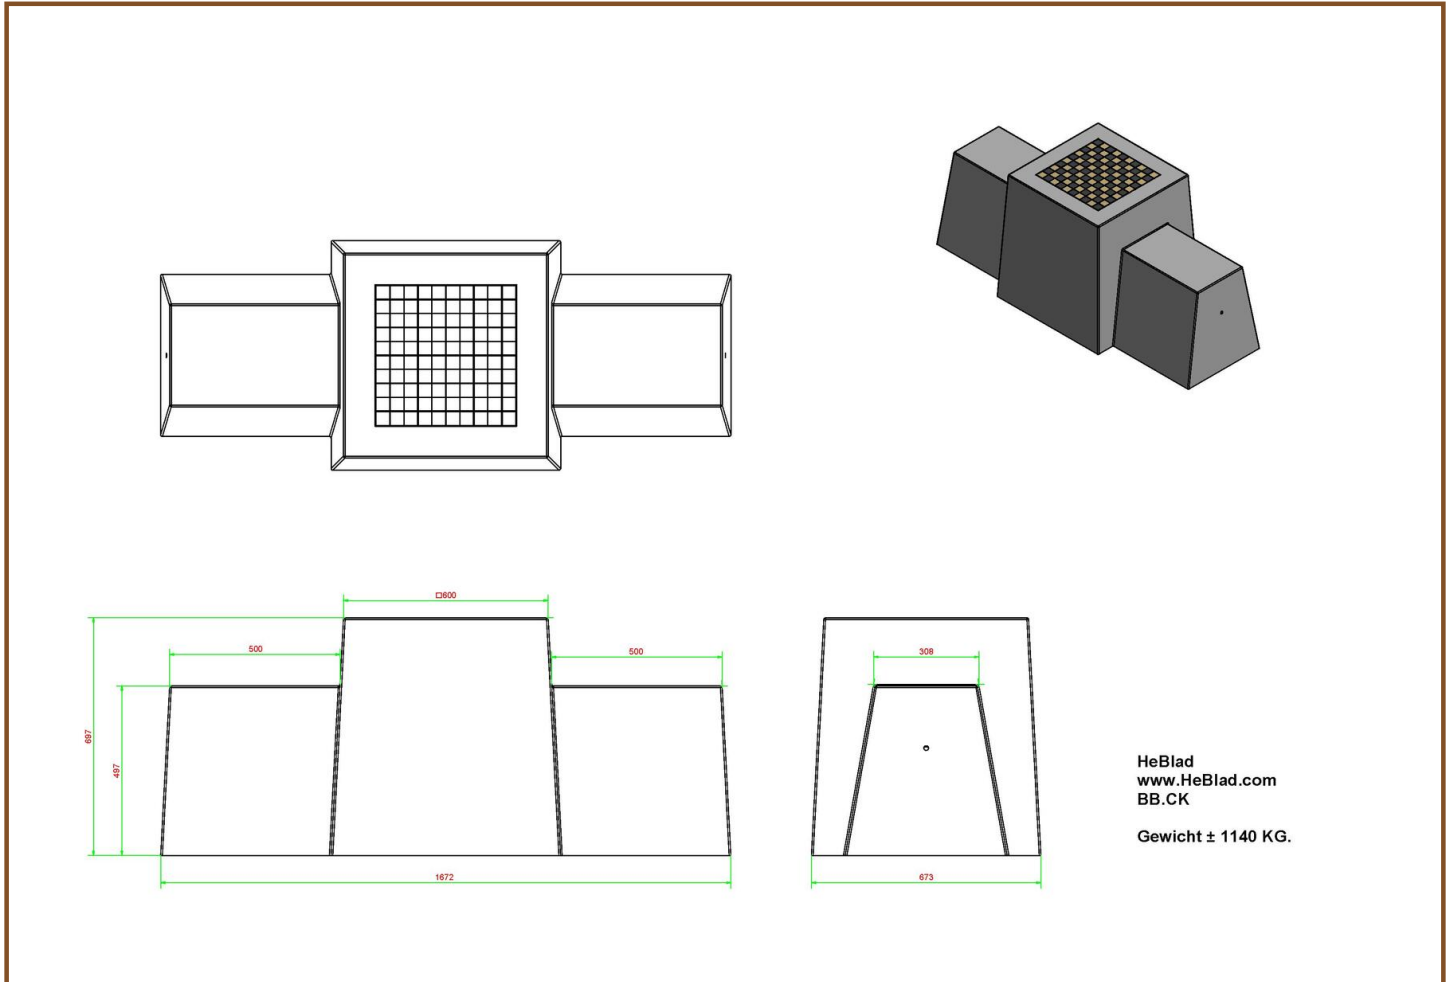

Specifications Checkers/Drafts Bench, Natural Concrete

Product code	BB.CK	Height tabletop	70 cm
Colour	Natural concrete	Weight	1140 kg
Dimensions (L x W x H)	167 x 67 x 70 cm	Number of seats	2
Seat height	50 cm		

Related products

Our products are delivered from our factory in the Netherlands.