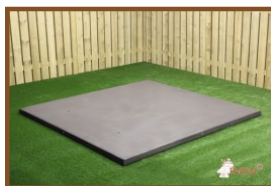

Specifications Concrete base plate for tennis table Anthracite-Concrete

Product code	OP.PP.AB	Finishing surface	Smooth concrete
Colour	Anthracite concrete	lifting device	139 x 87 x 99 cm
Dimensions (L x W x H)	299 x 179 x 10 cm	preparation attachment	Holes for bolts M16
Weight	1270 Kg		

Related products

OP.PS.AB

Our products are delivered from our factory in the Netherlands.