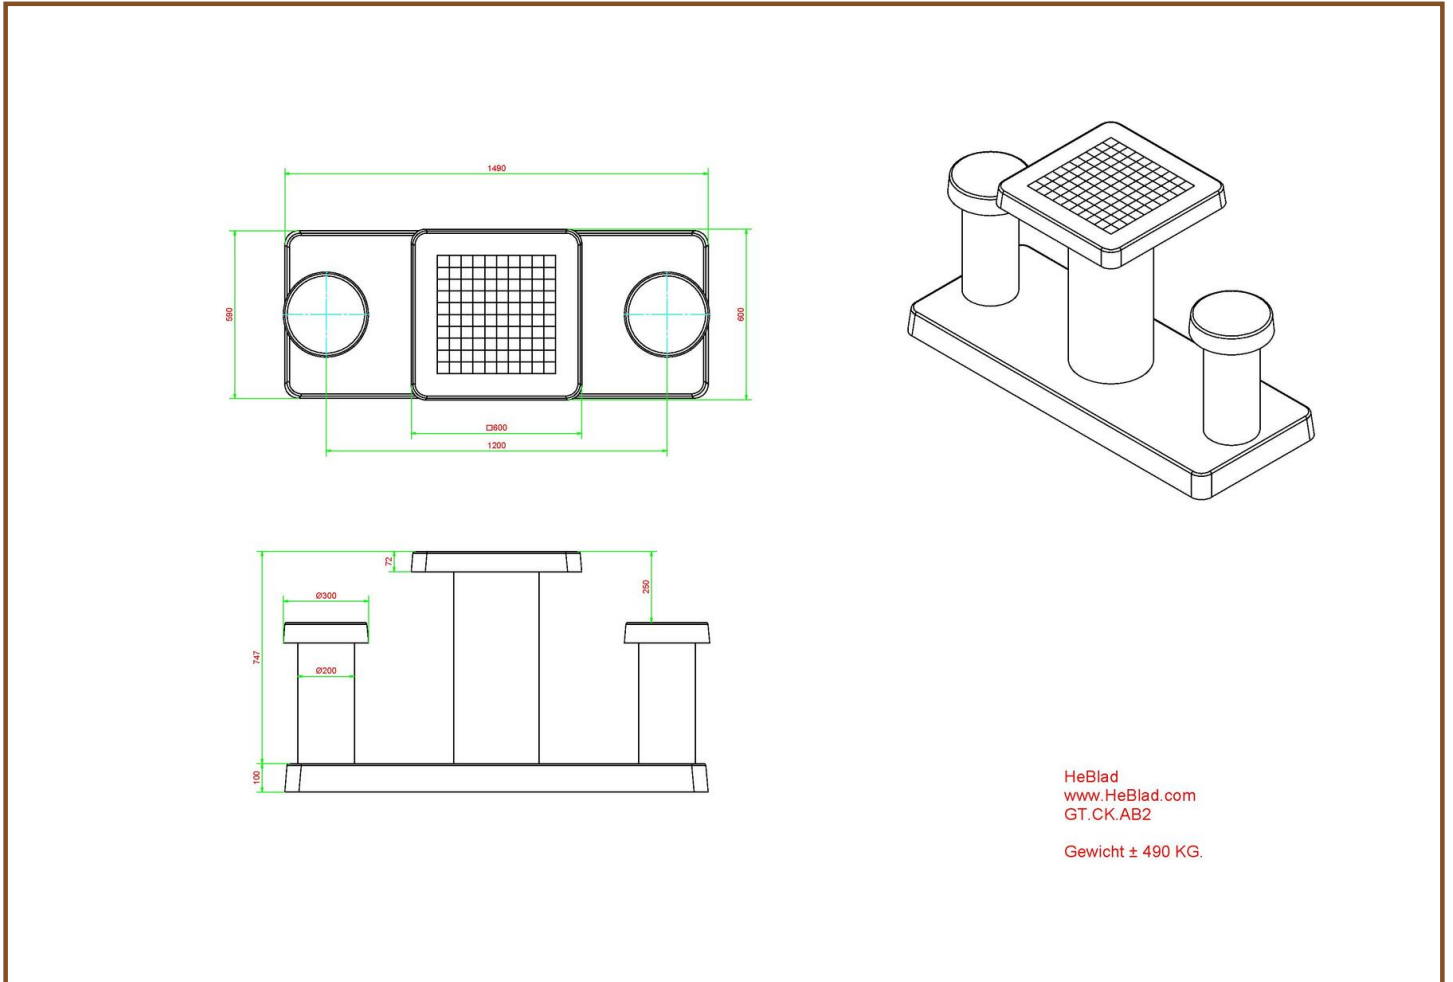

Specifications Checkers/Drafts Table Anthracite-Concrete (2P)

Product code	GT.CK.AB2	Dimensions tabletop	60 x 60 cm
Colour	Anthracite concrete	Tabletop thickness	7,2 cm
Dimensions (L X W)	149 x 59 cm	Weight	425 kg
Height tabletop	75 cm	Thickness bottom plate	10 cm
Seat height	50 cm		

Related products

Our products are delivered from our factory in the Netherlands.