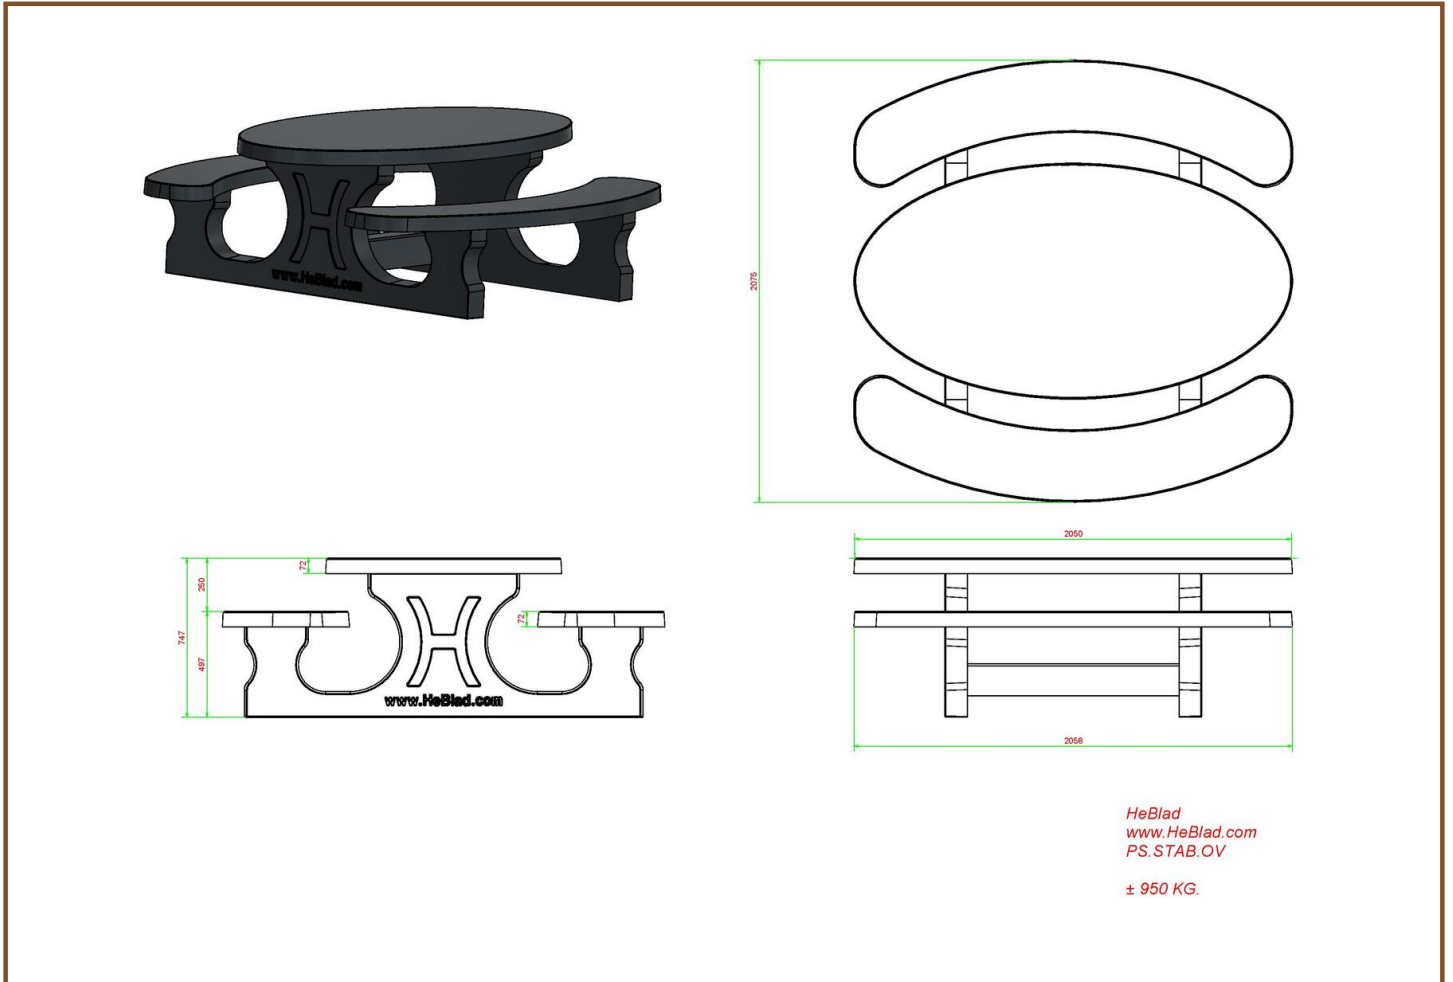

Our products are delivered from our factory in the Netherlands. 18 April 2024 - Prices subject to change

Specifications Picnic table Standard Oval Anthracite-Concrete

Product code	PS.STAB.OV	Tabletop thickness	7.2 cm
Colour	Anthracite concrete	Seat height	49.7 cm
Dimensions (L x W x H)	211 x 205 x 75 cm	Weight	950 kg
Dimensions tabletop (L x W)	205 x 110 cm	Material seat	Beton
Height tabletop	74.7 cm	Distance legs	110 cm (center to center)