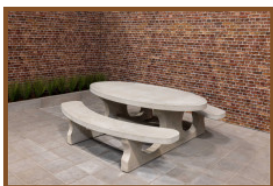

Related products

PS.ST.OV