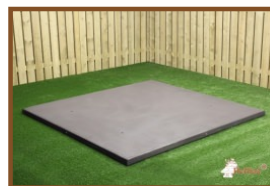

Specifications Picnic table DeLuxe Anthracite-Concrete Wheelchair accessible

Product code	PS.DLAB.RT	Tabletop thickness	7.2 cm
Colour	Anthracite concrete	Seat height	52.7 cm
Dimensions (L x W x H)	210 x 187 x 78 cm	Weight	790 kg
Dimensions tabletop (L x W)	210 x 90 cm	Material seat	Bamboo
Height tabletop	77.7 cm	Distance legs	111 cm (center to center)

Related products

OP.PS.AB

Our products are delivered from our factory in the Netherlands.