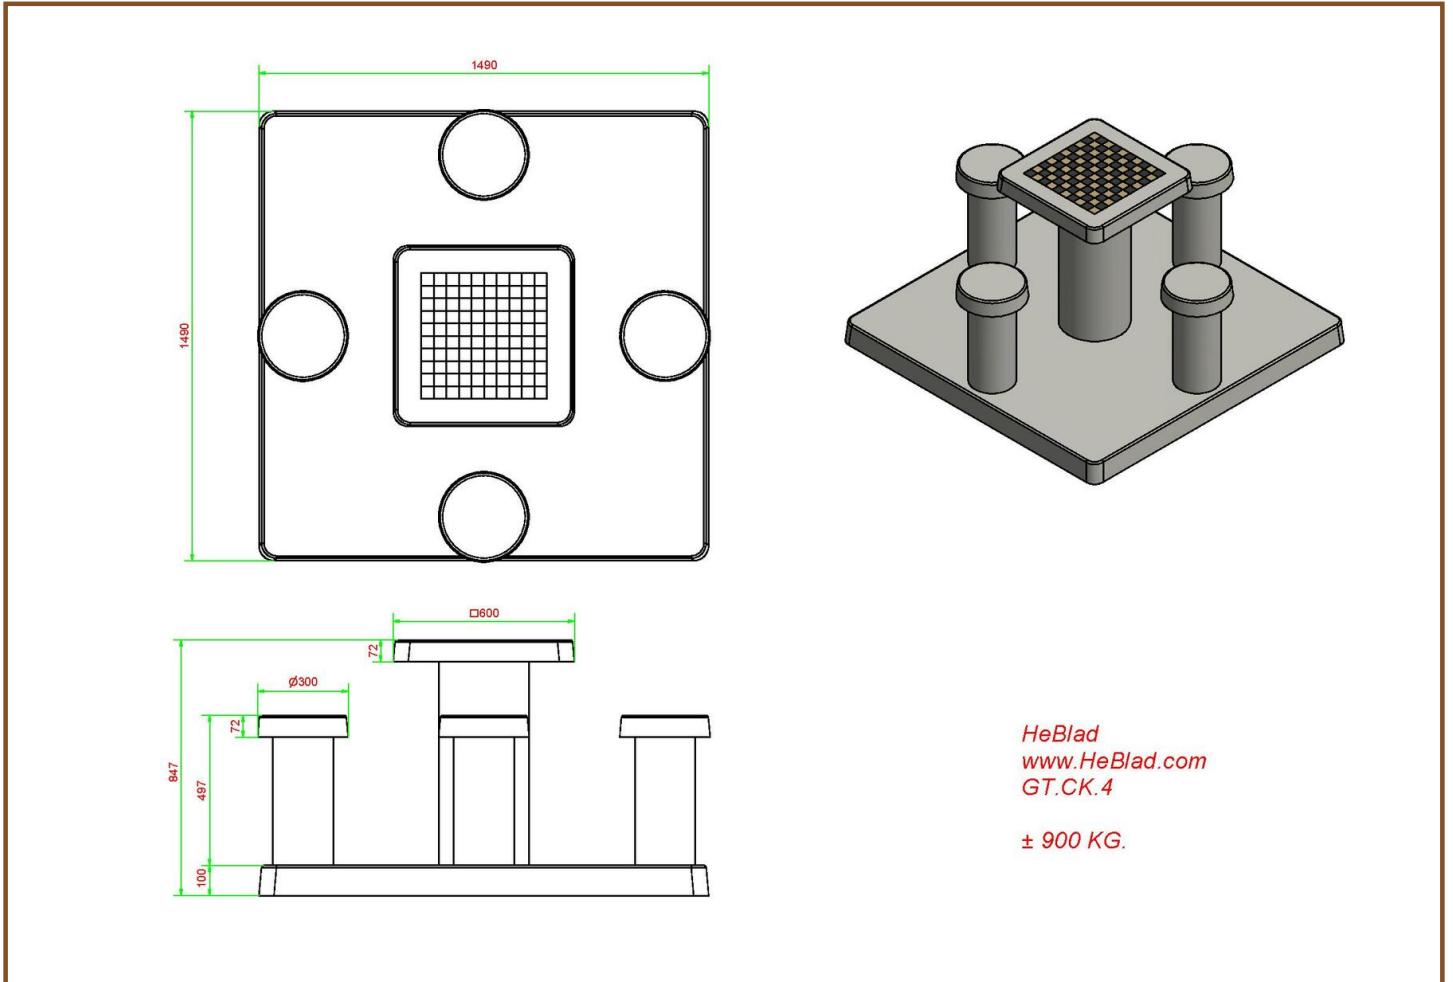

Specifications Checkers/Drafts Table Natural Concrete (4P)

Product code	GT.CK.4	Dimensions tabletop	60 x 60 cm
Colour	Natural concrete	Tabletop thickness	7,2 cm
Dimensions (L X W)	149 x 149 cm	Weight	750 kg
Height tabletop	75 cm	Thickness bottom plate	10 cm
Seat height	50 cm		

Related products

Our products are delivered from our factory in the Netherlands.