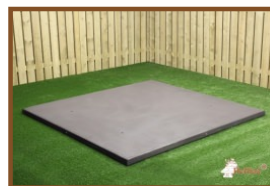

HeBlad
www.HeBlad.com
PS.STAB.XL

± 2100 KG.

Specifications Picnic table Standard XL Anthracite-Concrete

Product code	PS.STAB.XL	Tabletop thickness	7.2 cm
Colour	Anthracite concrete	Seat height	49.7 cm
Dimensions (L x W x H)	450 x 192 x 75 cm	Weight	2100 kg
Dimensions tabletop (L x W)	450 x 90 cm	Material seat	Beton
Height tabletop	74.7 cm	Distance legs	354,5 cm (center to center)

Related products

OP.PS.AB

Our products are delivered from our factory in the Netherlands.