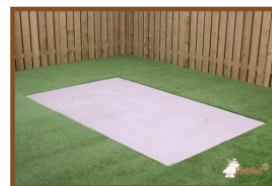

Related products

PP.R.BL

PP.GR

B.DS10

OP.PP

B.DS120

Our products are delivered from our factory in the Netherlands.

Round Ping-pong table in Natural Concrete