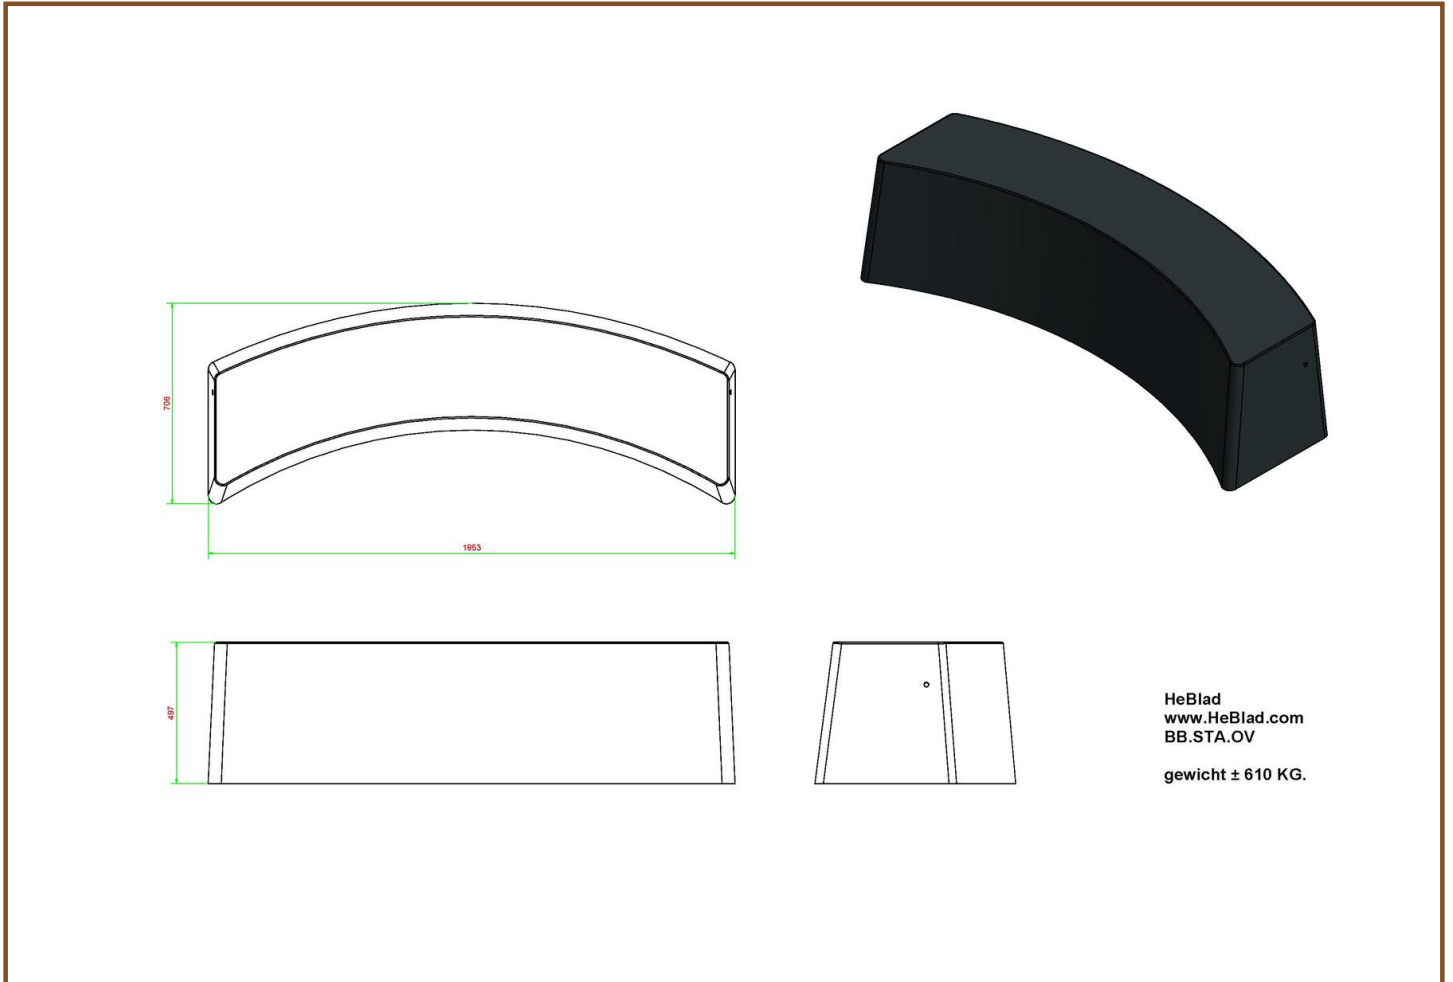

Specifications Bench standard oval anthracite

Product code	BB.STA.OV	Weight	610 kg
Colour	Anthracite	Material seat	Beton
Dimensions (L x W x H)	185 x 70 x 50 cm	Number of seats	4
Seat height	49.7 cm		

Related products

Our products are delivered from our factory in the Netherlands.