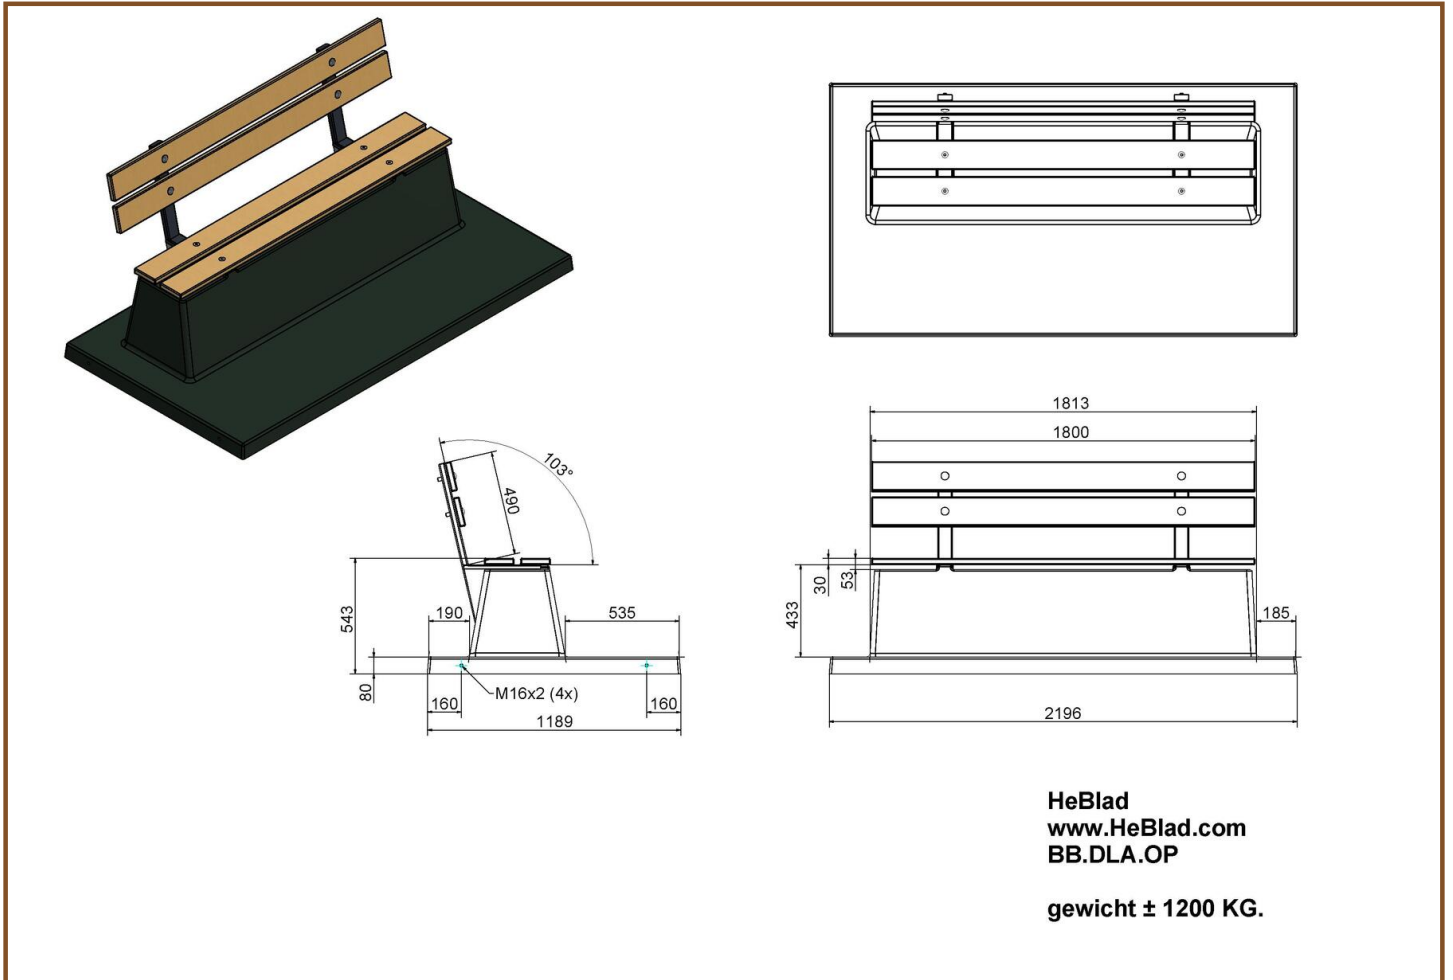

Specifications Concrete bench DeLuxe with bottom plate and backrest Anthracite

Product code	BB.DLA.OP	Seating corner	103 degrees
Colour	Anthracite lacquered, RAL 7017	Weight	1200 kg
Dimensions (L X W)	220 x 120 cm	Material seat	Bamboo
Seat height	47,5 cm	Number of seats	4

Related products

Our products are delivered from our factory in the Netherlands.