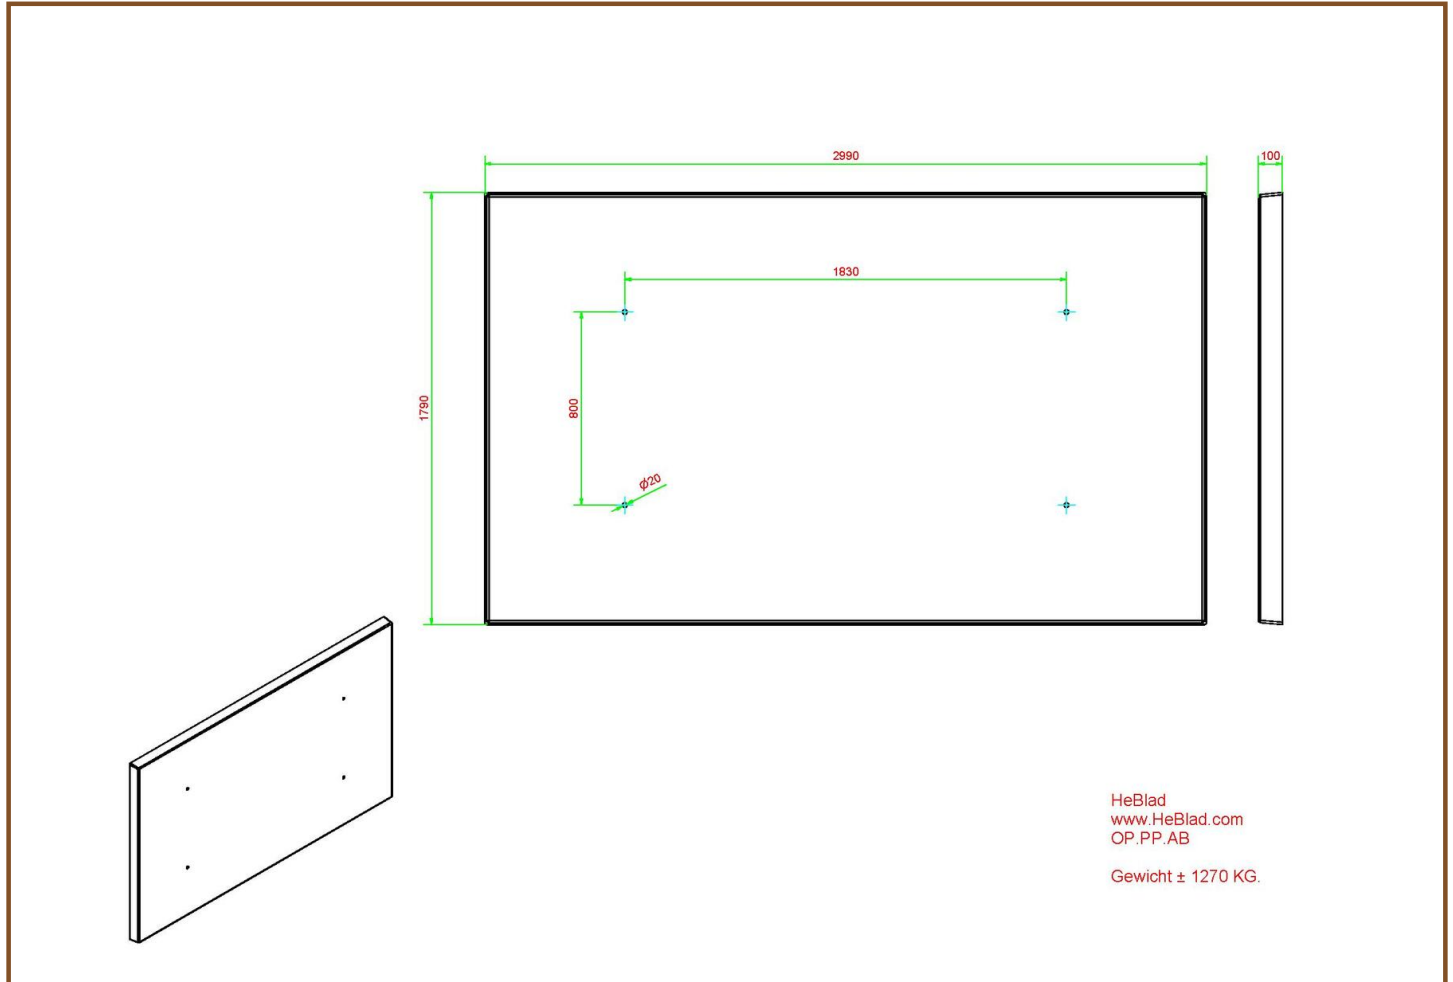

Specifications Concrete base plate for tennis table Anthracite-Concrete

Product code	OP.PP.AB	Finishing surface	Smooth concrete
Colour	Anthracite concrete	lifting device	139 x 87 x 99 cm
Dimensions (L x W x H)	299 x 179 x 10 cm	preparation attachment	Holes for bolts M16
Weight	1270 Kg		

Related products

Our products are delivered from our factory in the Netherlands.