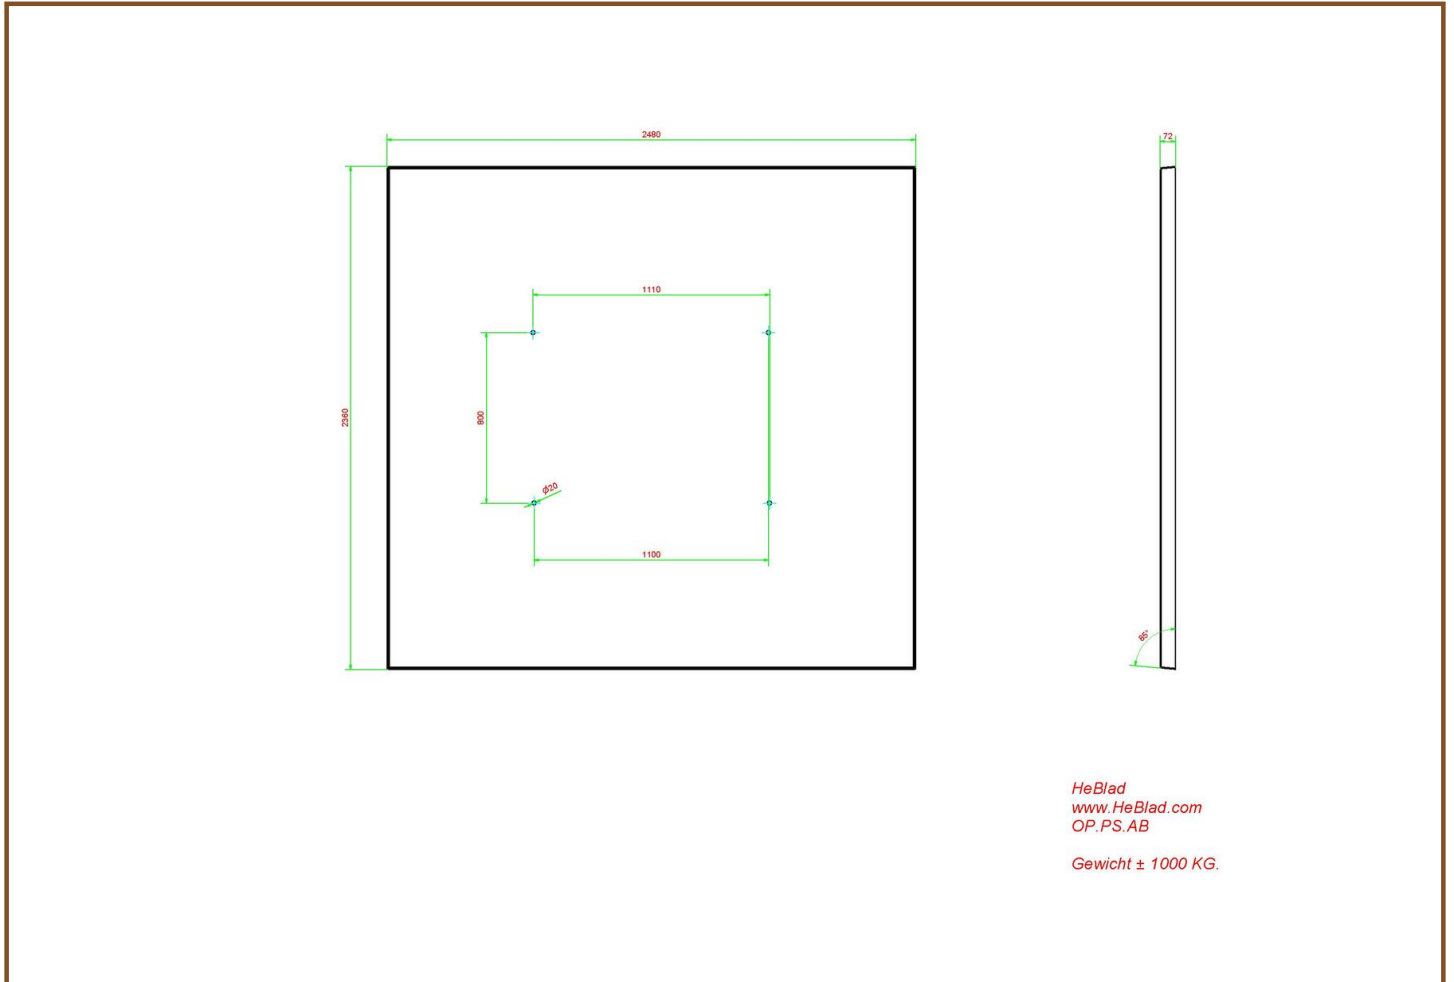

Our products are delivered from our factory in the Netherlands. 17 April 2024 - Prices subject to change

Specifications Bottom plate Picnic table Anthracite-Concrete

Product code	OP.PS.AB	Finishing surface	Anti-slip (window) profile
Colour	Anthracite concrete	lifting device	Concrete screw sleeve M16
Dimensions (L x W x H)	248 x 236 x 7,2 cm	preparation attachment	Holes for bolts M16
Weight	1000 kg		