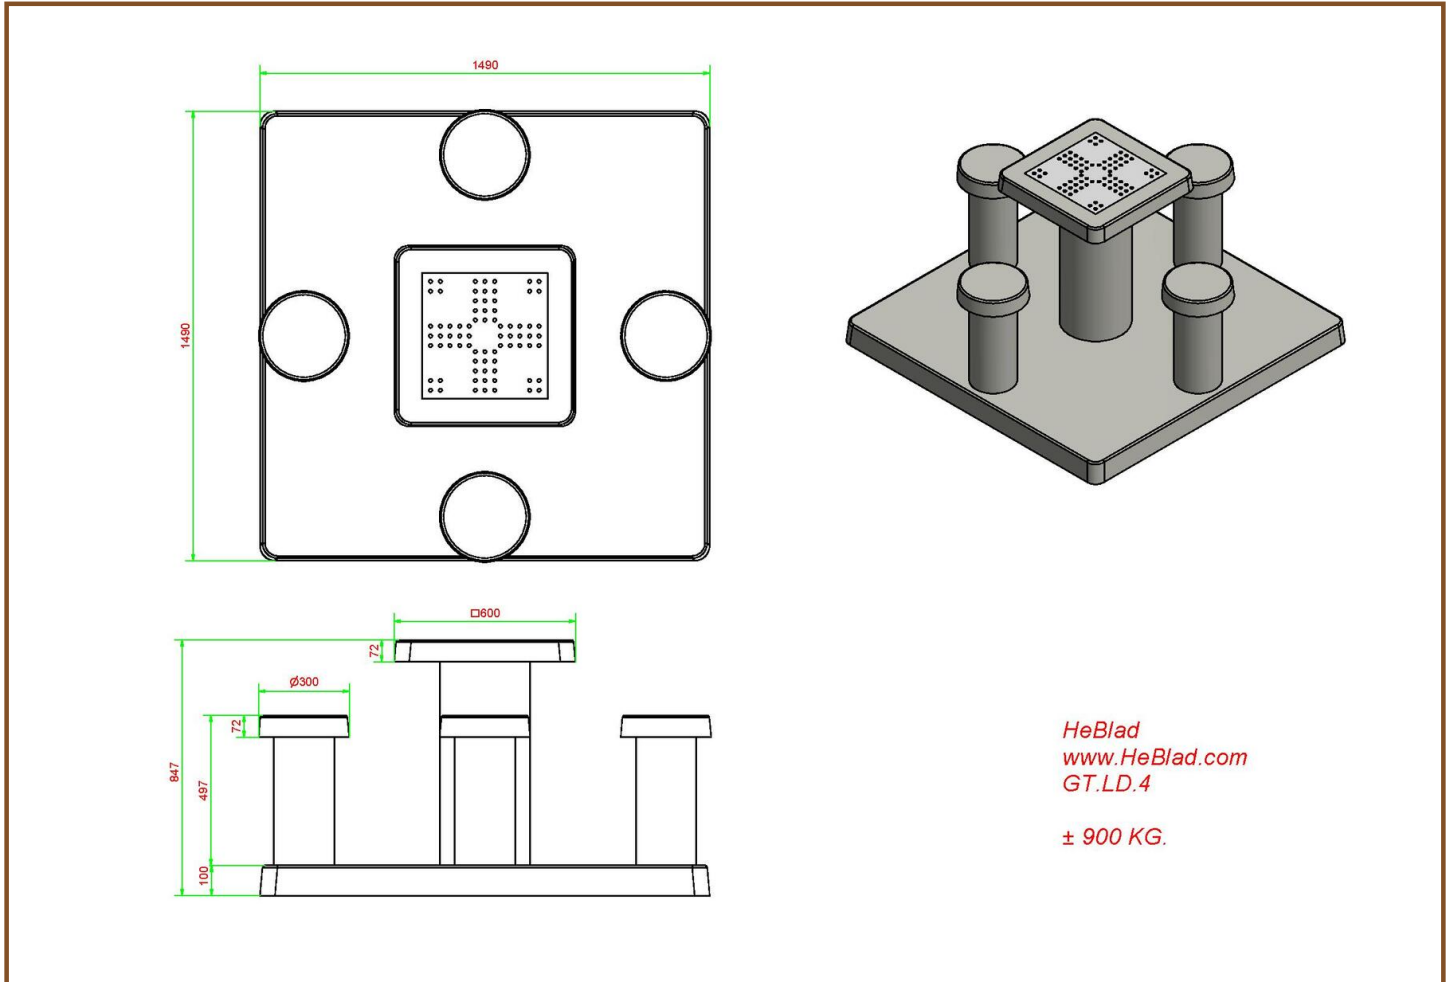

Specifications Ludo Game Table Naturel Concrete (4P)

Product code	GT.LD.4	Dimensions tabletop (L x W)	60 x 60 cm
Colour	Natural concrete	Tabletop thickness	7,2 cm
Dimensions (L X W)	149 x 149 cm	Weight	900 kg
Height tabletop	75 cm	Thickness bottom plate	10 cm
Seat height	50 cm		

Related products

Our products are delivered from our factory in the Netherlands.