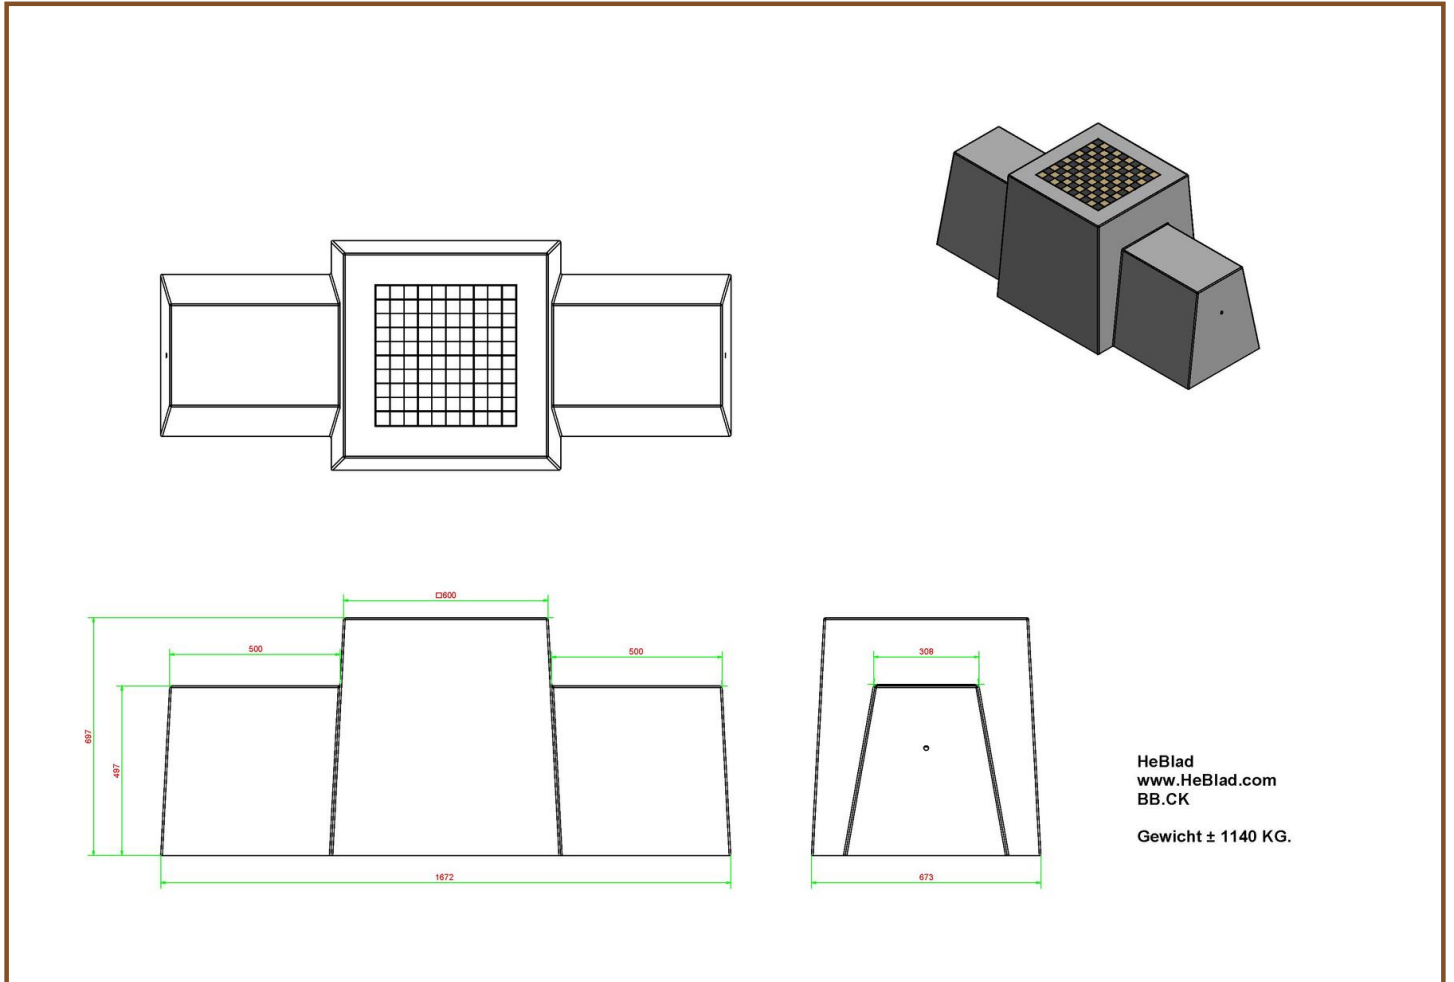

Specifications Checkers/Drafts Bench, Natural Concrete

Product code	BB.CK	Height tabletop	70 cm
Colour	Natural concrete	Weight	1140 kg
Dimensions (L x W x H)	167 x 67 x 70 cm	Number of seats	2
Seat height	50 cm		

Related products