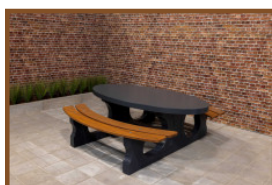

Specifications Bench standard oval anthracite

Product code	BB.STA.OV	Weight	610 kg
Colour	Anthracite	Material seat	Beton
Dimensions (L x W x H)	185 x 70 x 50 cm	Number of seats	4
Seat height	49.7 cm		

Related products

PS.DLA.OV

Our products are delivered from our factory in the Netherlands.