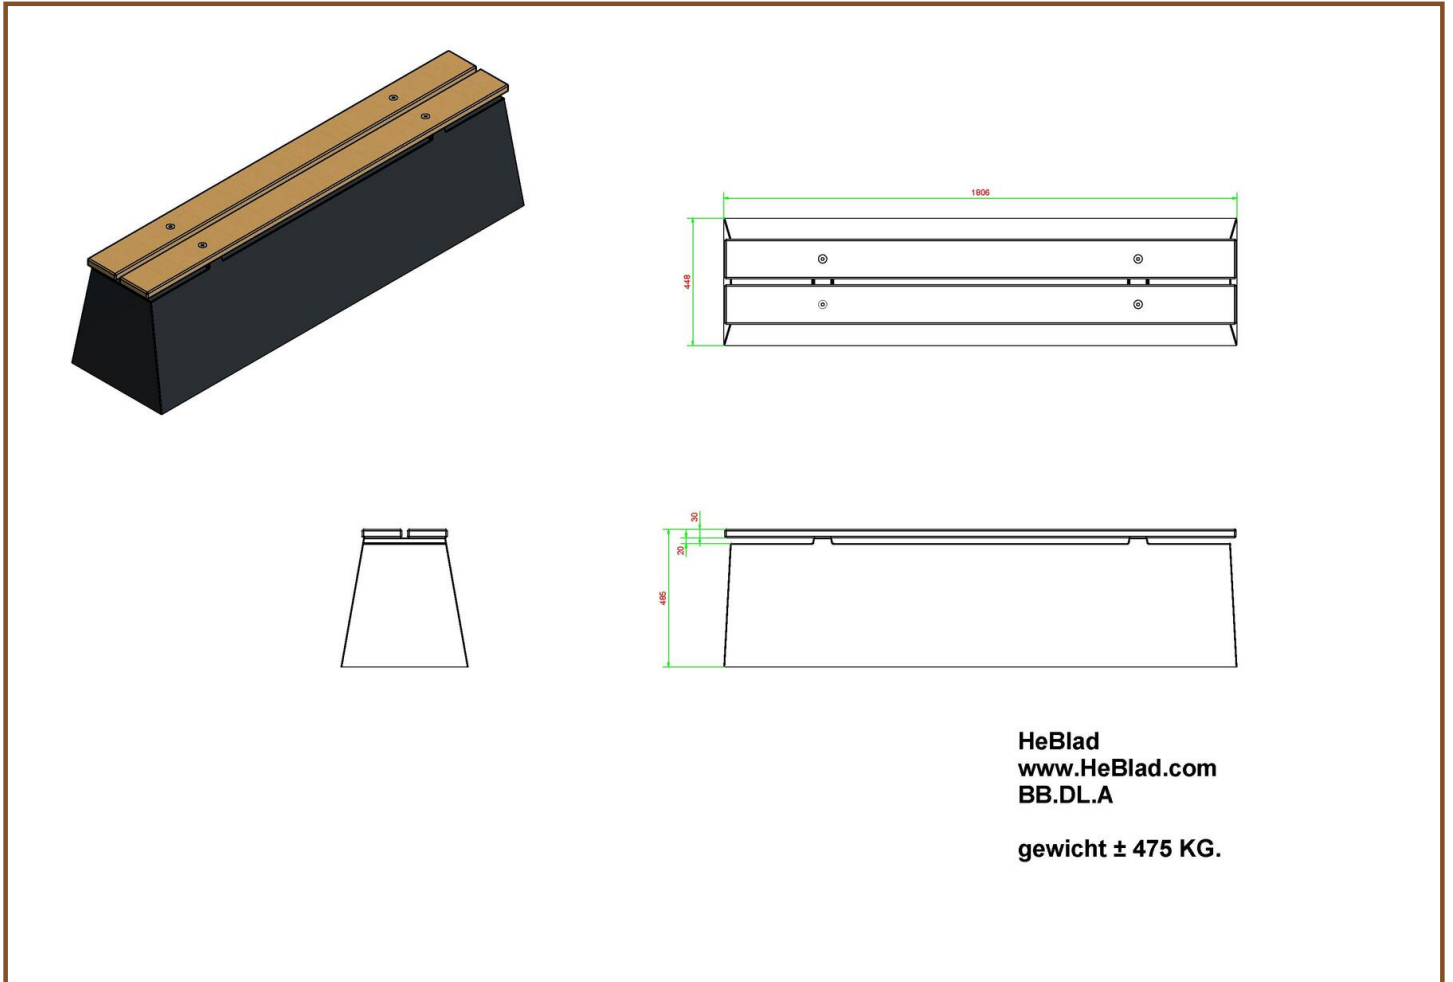

Our products are delivered from our factory in the Netherlands. 17 April 2024 - Prices subject to change

Specifications Concrete Bench DeLuxe Anthracite

Product code	BB.DL.A	Weight	475 kg
Colour	Anthracite lacquered, RAL 7017	Material seat	Bamboo
Dimensions (L x W x H)	180 x 45 x 50 cm	Number of seats	4
Seat height	50 cm		