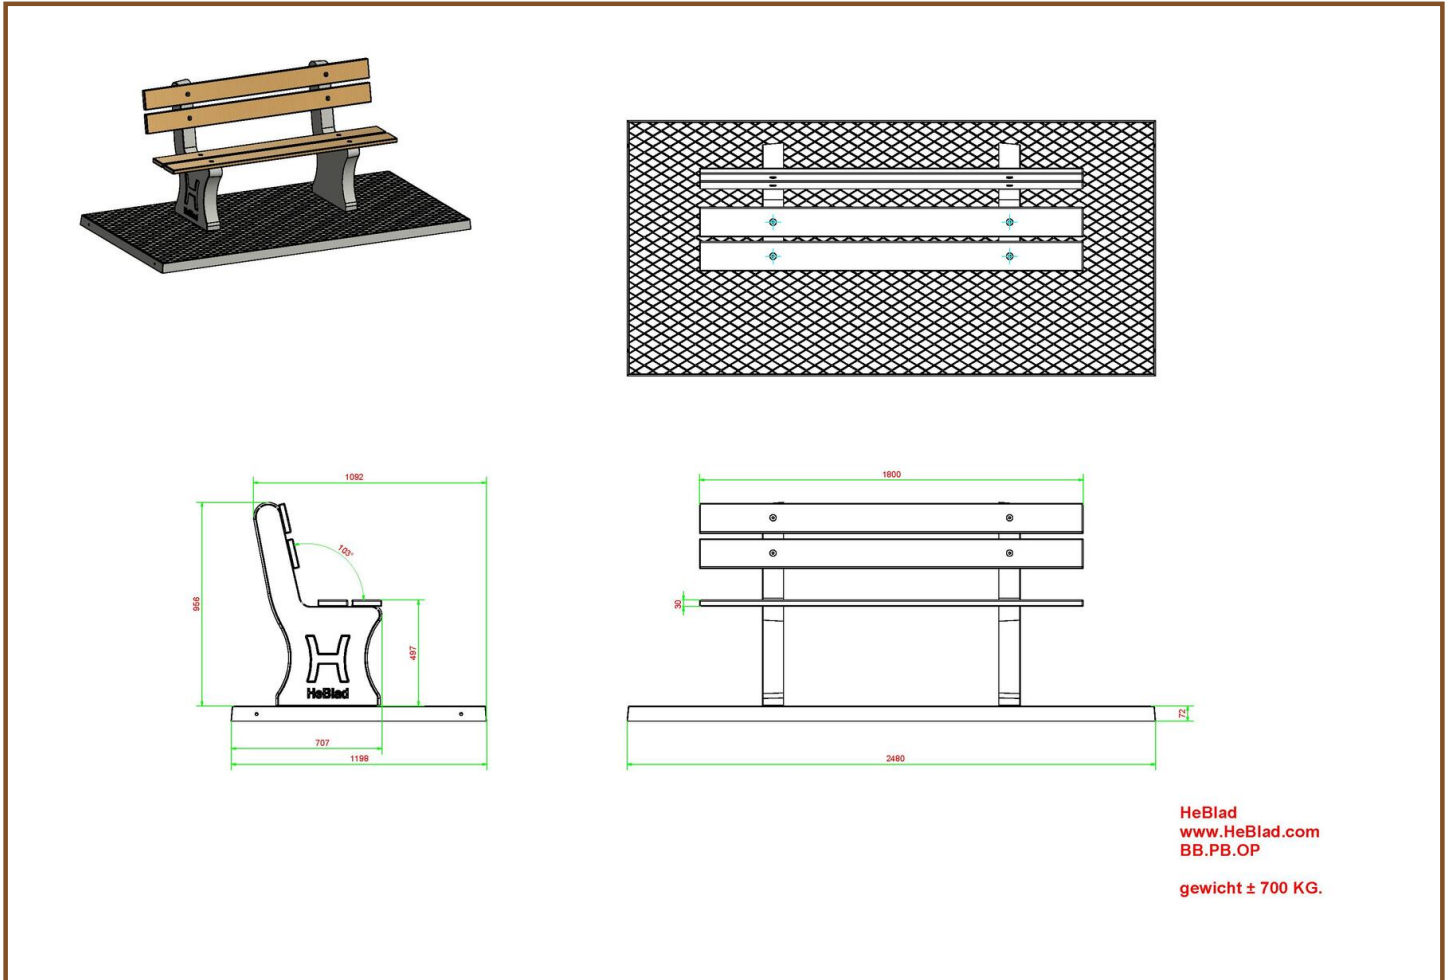

Specifications Park Bench with bottom plate Natural Concrete

Product code	BB.PB.OP	Weight	650 kg
Colour	Natural concrete	Material seat	Bamboo
Dimensions (L X W)	248 x 120 cm	Number of seats	4
Seat height	50 cm	Thickness bottom plate	72 mm
Seating corner	103 degrees		

Related products

Our products are delivered from our factory in the Netherlands.