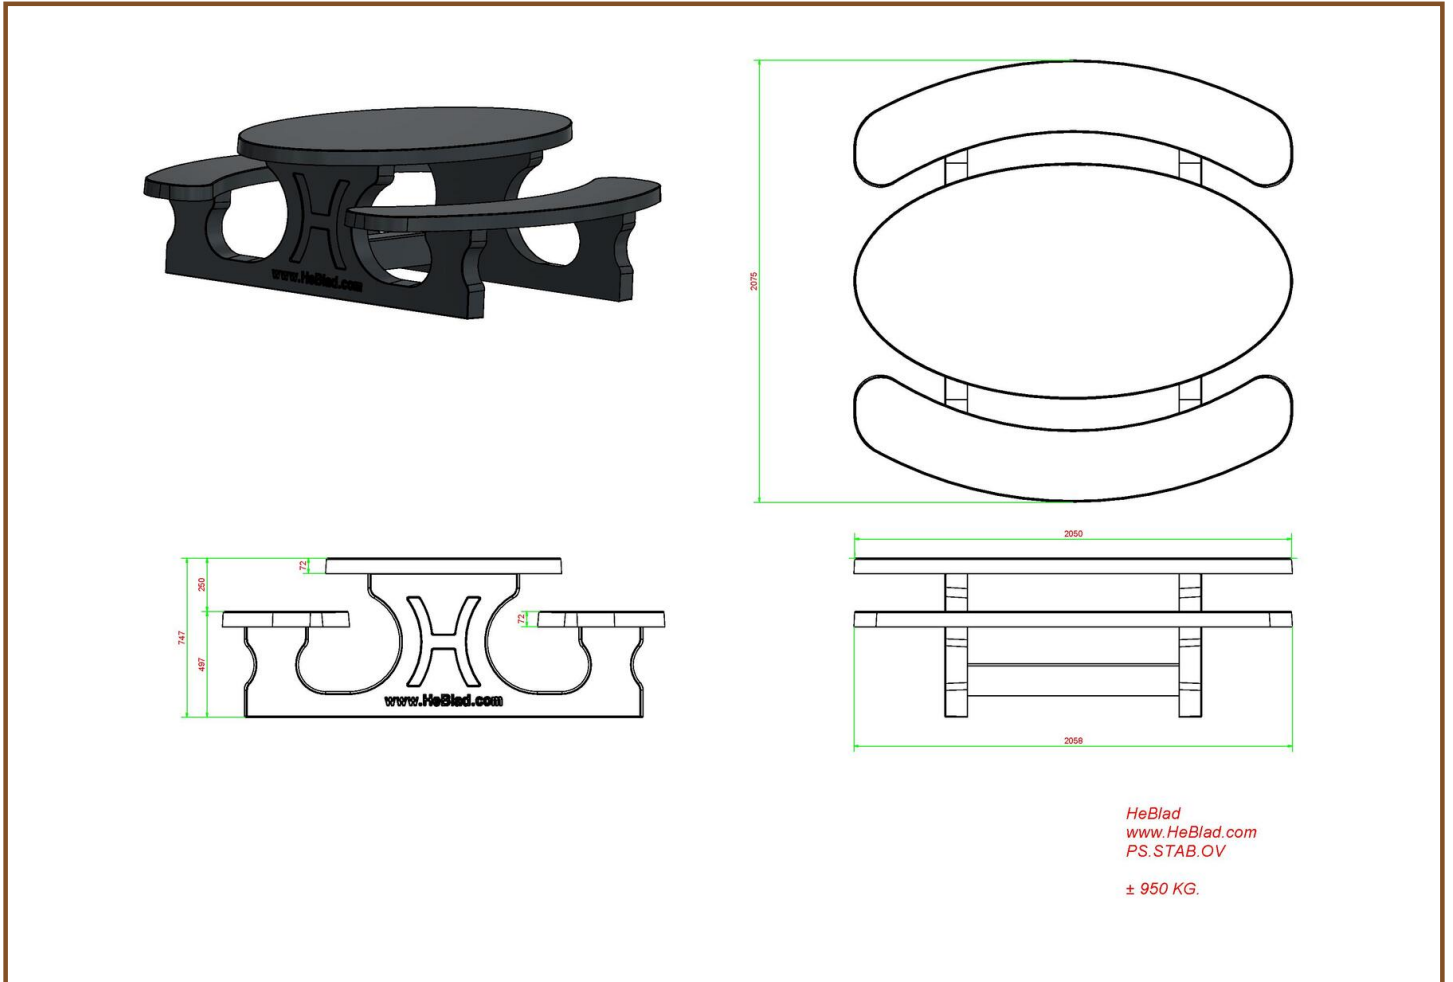

Our products are delivered from our factory in the Netherlands. 17 April 2024 - Prices subject to change

Specifications Picnic table Standard Oval Anthracite-Concrete

Product code	PS.STAB.OV	Tabletop thickness	7.2 cm
Colour	Anthracite concrete	Seat height	49.7 cm
Dimensions (L x W x H)	211 x 205 x 75 cm	Weight	950 kg
Dimensions tabletop (L x W)	205 x 110 cm	Material seat	Beton
Height tabletop	74.7 cm	Distance legs	110 cm (center to center)