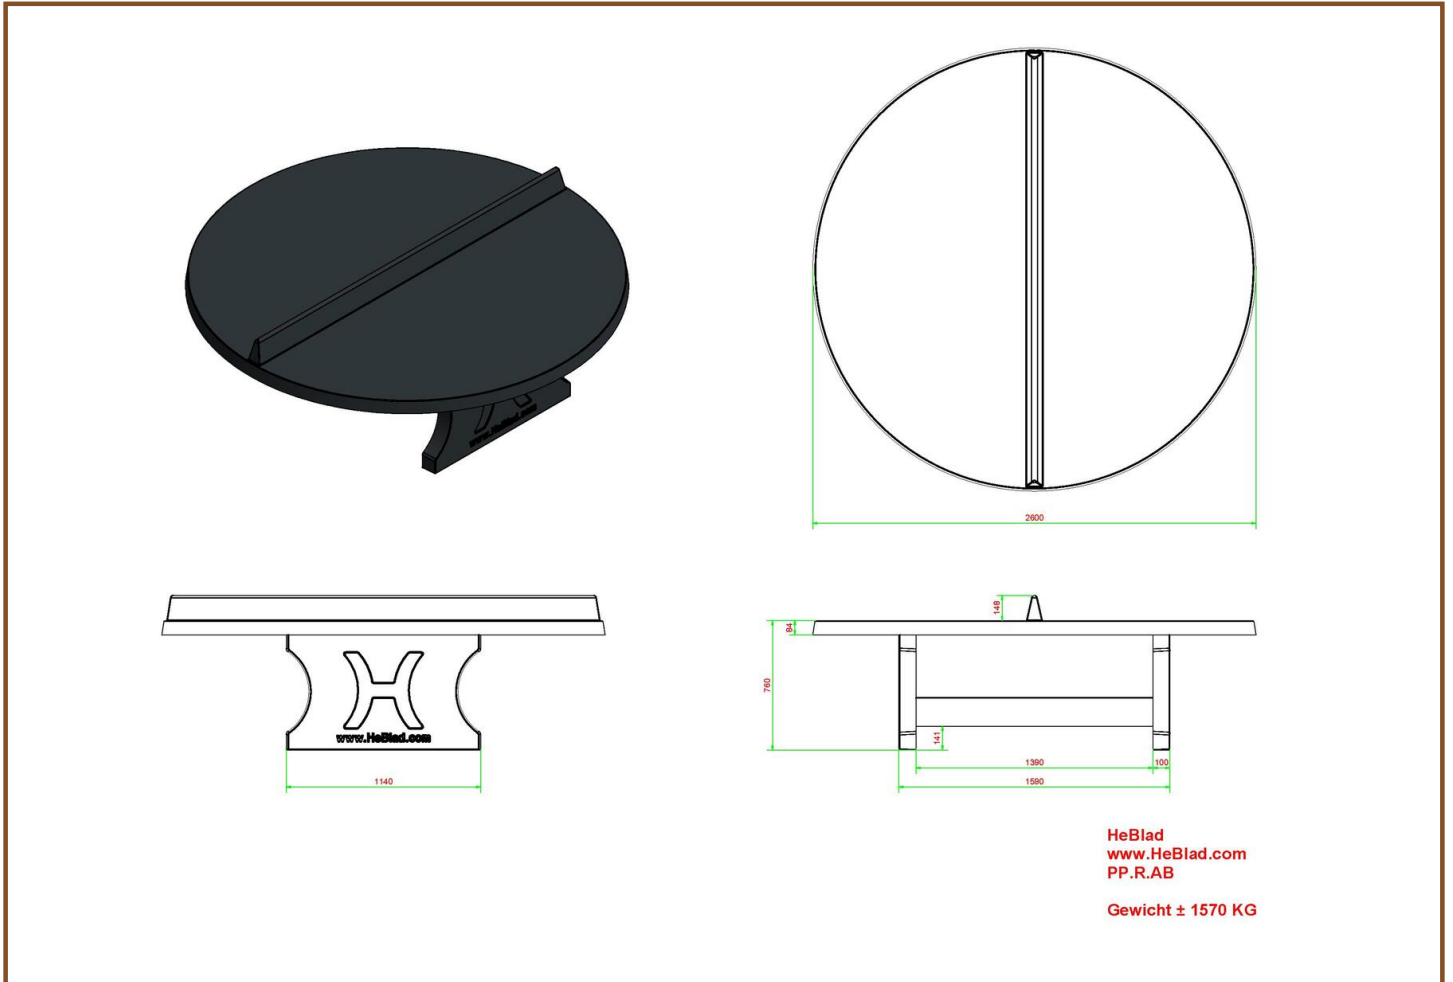

Specifications Round Ping-Pong table Anthracite-Concrete

Product code	PP.R.AB	Height tabletop	76 cm
Colour	Anthracite concrete	Height of the net	14,75 cm
Dimensions tabletop	∅ 260 cm	Weight	1570 kg
Dimensions underside tabletop	∅ 264 cm	Distance legs	149 cm (center to center)
Tabletop thickness	8,4 cm		

Related products