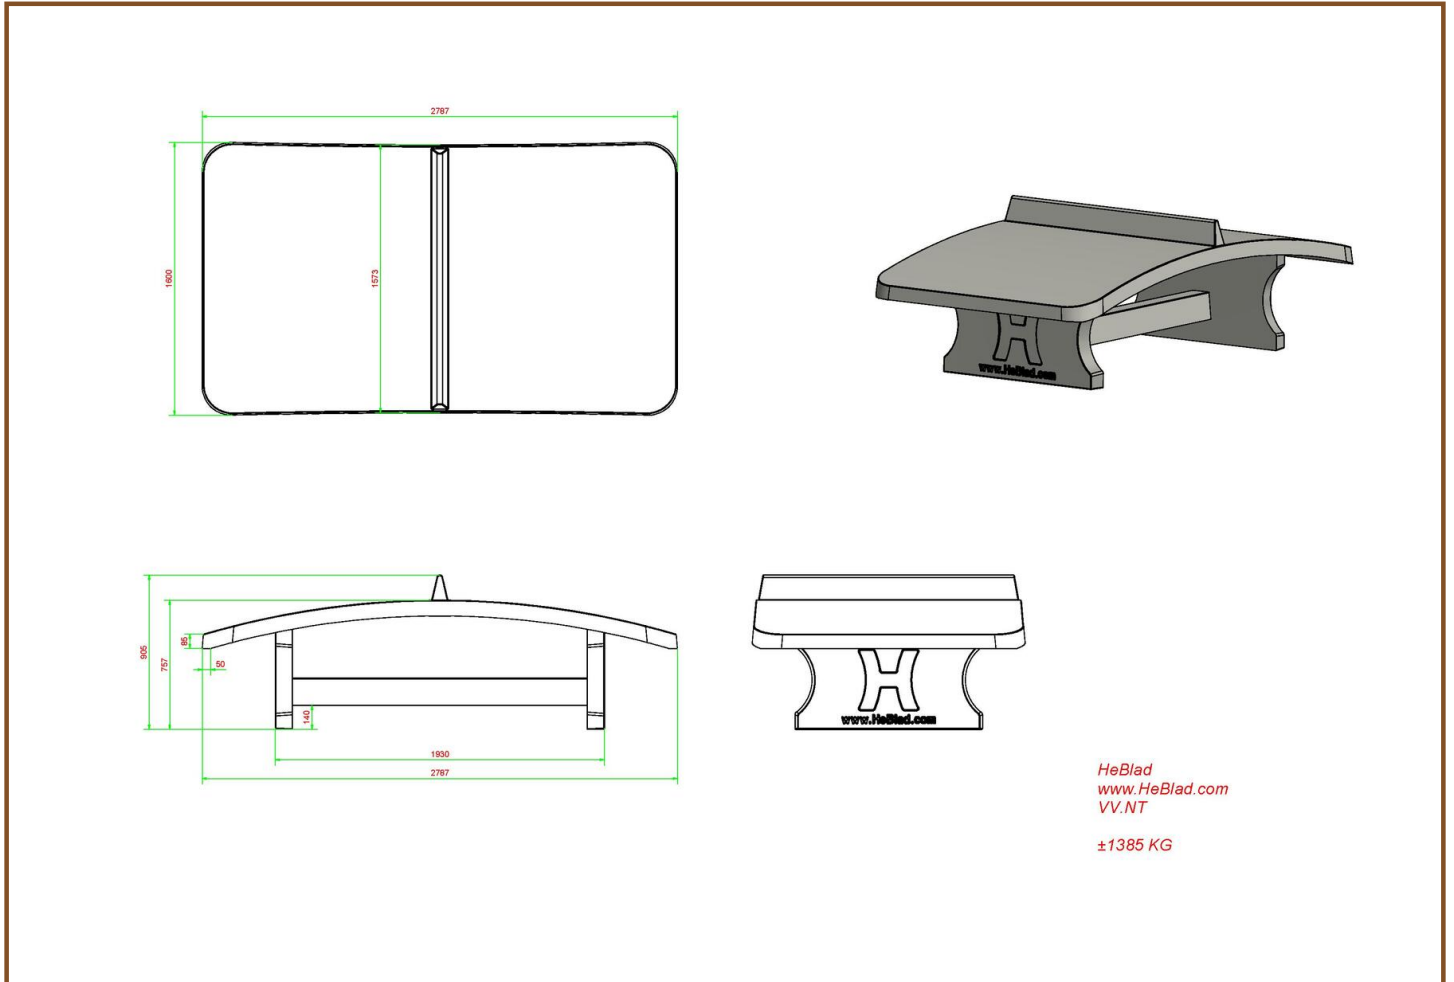

Specifications Foot Volleyball Table Natural Concrete

Product code	VV.NT	Height tabletop	76 cm
Colour	Natural concrete	Height of the net	14,75 cm
Dimensions tabletop	274 x 152 cm	Weight	1385 kg
Dimensions underside tabletop	278 x 156 cm	Distance legs	183 cm (center to center)
Tabletop thickness	8,4 cm		

Related products

Our products are delivered from our factory in the Netherlands.