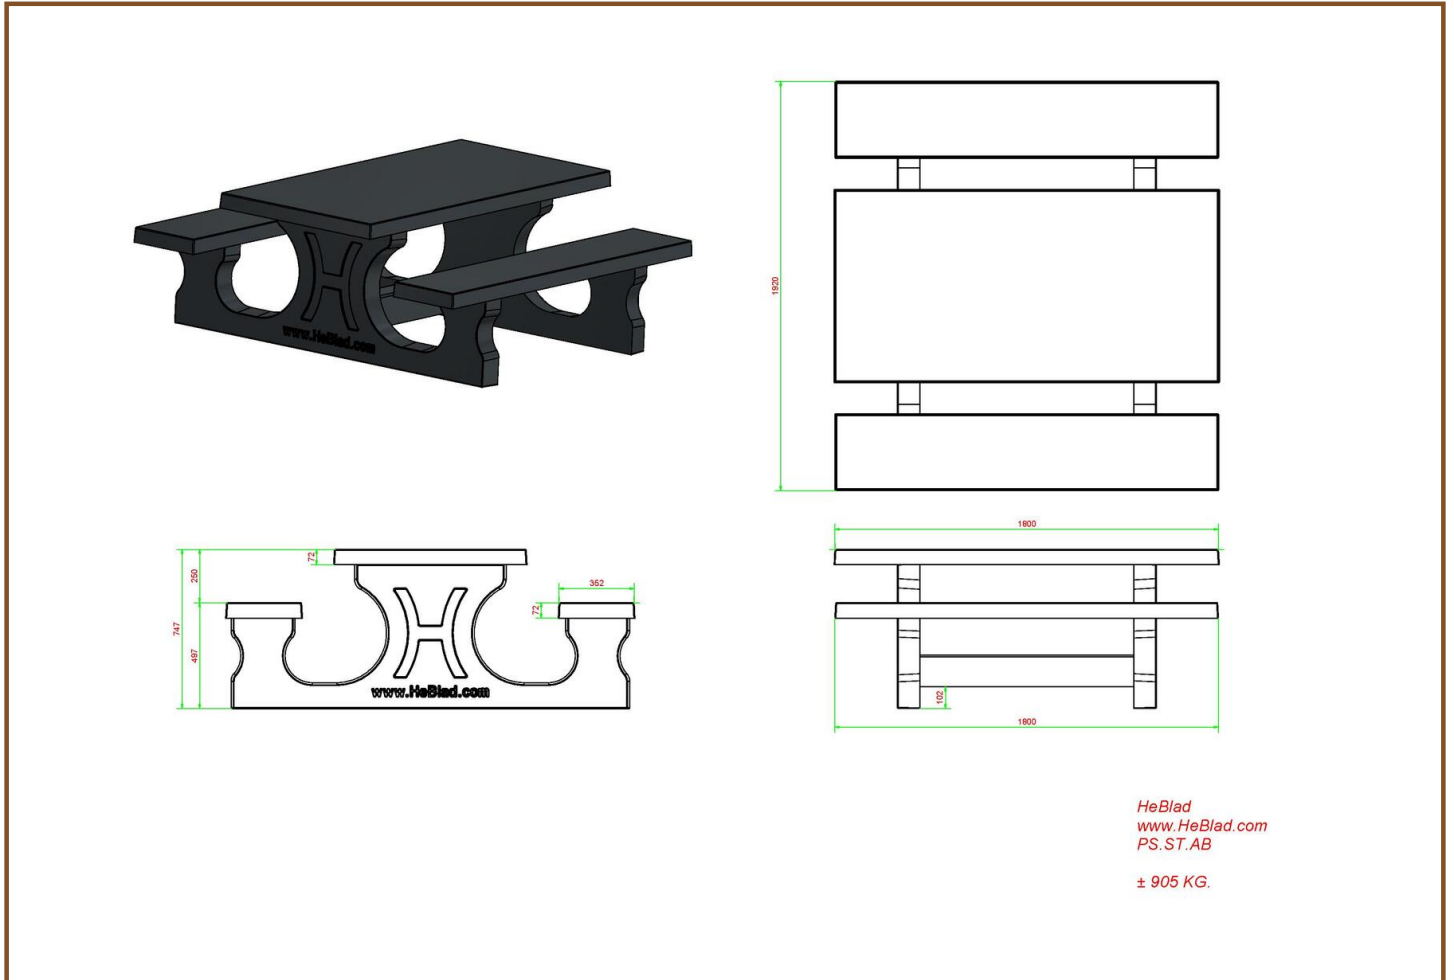

Our products are delivered from our factory in the Netherlands. 17 April 2024 - Prices subject to change

Specifications Picnic table Standard Anthracite-Concrete

Product code	PS.ST.AB	Tabletop thickness	7.2 cm
Colour	Anthracite concrete	Seat height	49.7 cm
Dimensions (L x W x H)	180 x 192 x 75 cm	Weight	905 kg
Dimensions tabletop (L x W)	180 x 90 cm	Material seat	Beton
Height tabletop	74.7 cm	Distance legs	111 cm (center to center)