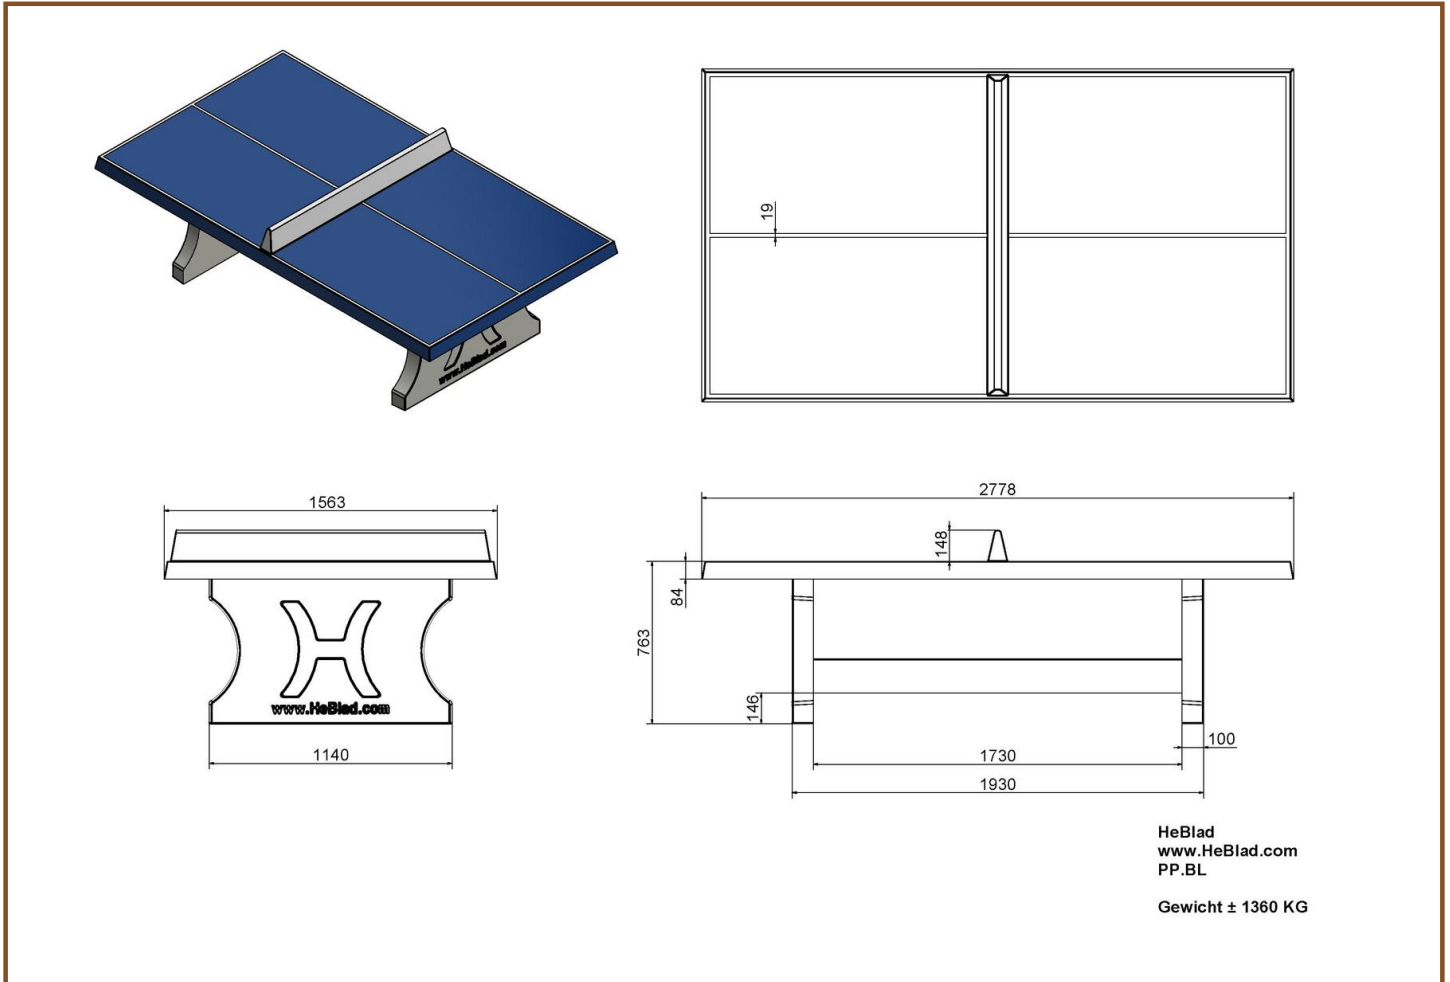

Specifications Concrete Ping-pong table blue

Product code	PP.BL	Height tabletop	76 cm
Colour	Blauw - RAL 5005	Height of the net	14,75 cm
Dimensions tabletop	274 x 152 cm	Weight	1360 kg
Dimensions underside tabletop	278 x 156 cm	Distance legs	183 cm (center to center)
Tabletop thickness	8,4 cm		

Related products

Our products are delivered from our factory in the Netherlands.