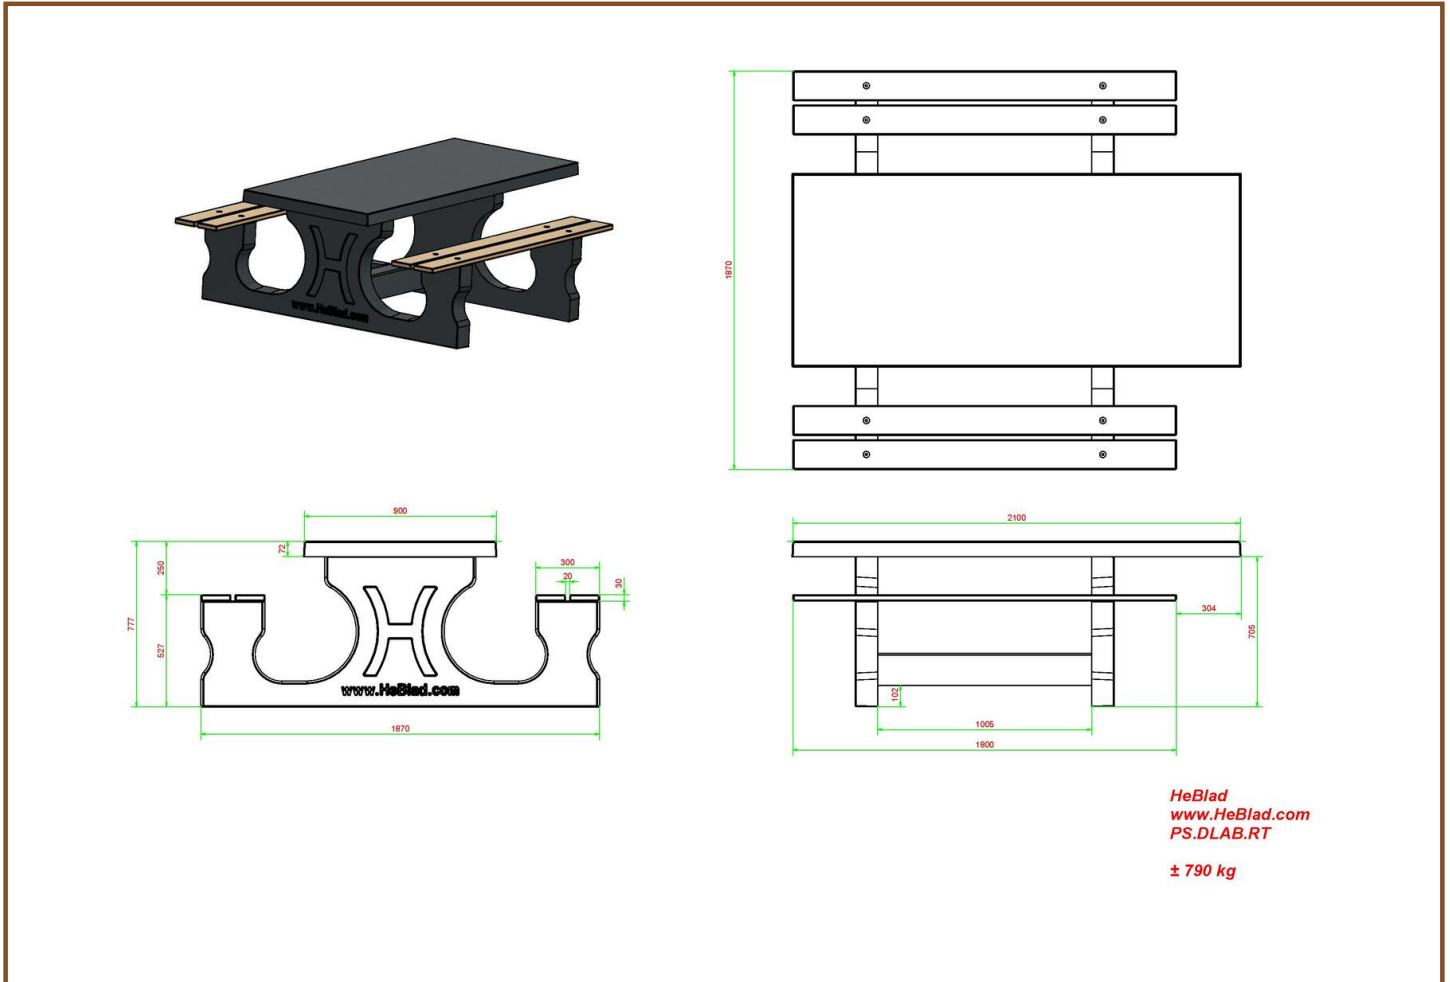

Specifications Picnic table DeLuxe Anthracite-Concrete Wheelchair accessible

Product code	PS.DLAB.RT	Tabletop thickness	7.2 cm
Colour	Anthracite concrete	Seat height	52.7 cm
Dimensions (L x W x H)	210 x 187 x 78 cm	Weight	790 kg
Dimensions tabletop (L x W)	210 x 90 cm	Material seat	Bamboo
Height tabletop	77.7 cm	Distance legs	111 cm (center to center)

Related products

Our products are delivered from our factory in the Netherlands.