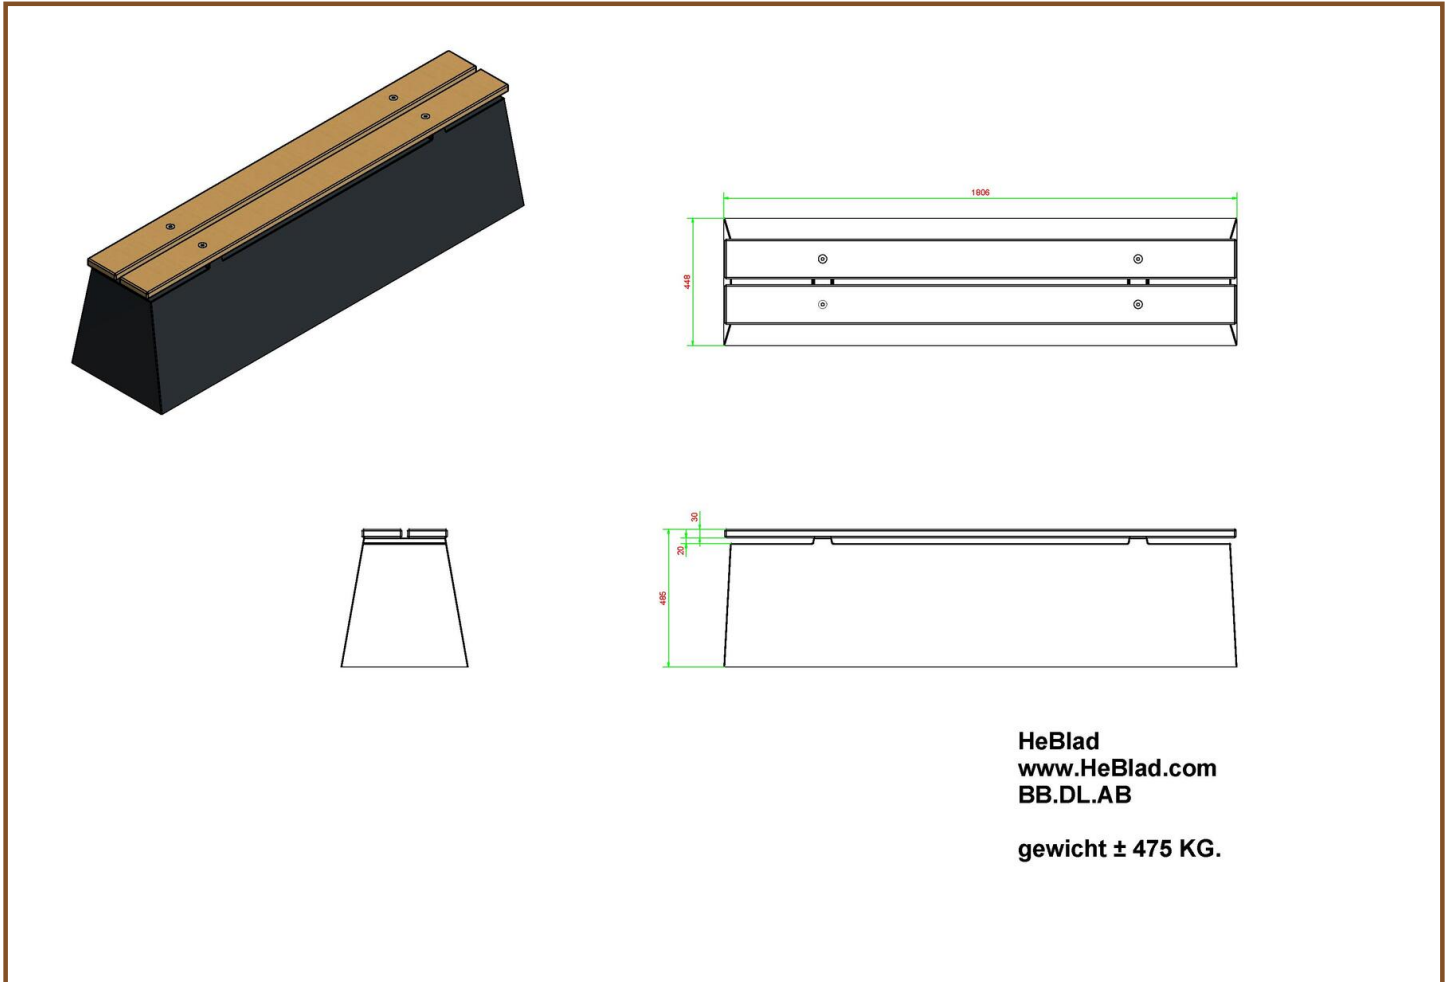

Our products are delivered from our factory in the Netherlands. 17 April 2024 - Prices subject to change

Specifications Bench DeLuxe Anthracite-Concrete

Product code	BB.DL.AB	Weight	475 kg
Colour	Anthracite concrete	Material seat	Bamboo
Dimensions (L x W x H)	180 x 45 x 50 cm	Number of seats	4
Seat height	50 cm		