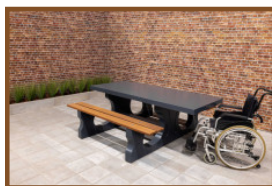

HeBlad
www.HeBlad.com
PS.DL.RT

± 790 kg

Specifications Picnic table DeLuxe Natural Concrete Wheelchair accessible

Product code	PS.DL.RT	Tabletop thickness	7.2 cm
Colour	Natural concrete	Seat height	52.7 cm
Dimensions (L x W x H)	210 x 187 x 78 cm	Weight	790 kg
Dimensions tabletop (L x W)	210 x 90 cm	Material seat	Bamboo
Height tabletop	77.7 cm	Distance legs	111 cm (center to center)

Related products

PS.DLA.RT

Our products are delivered from our factory in the Netherlands.