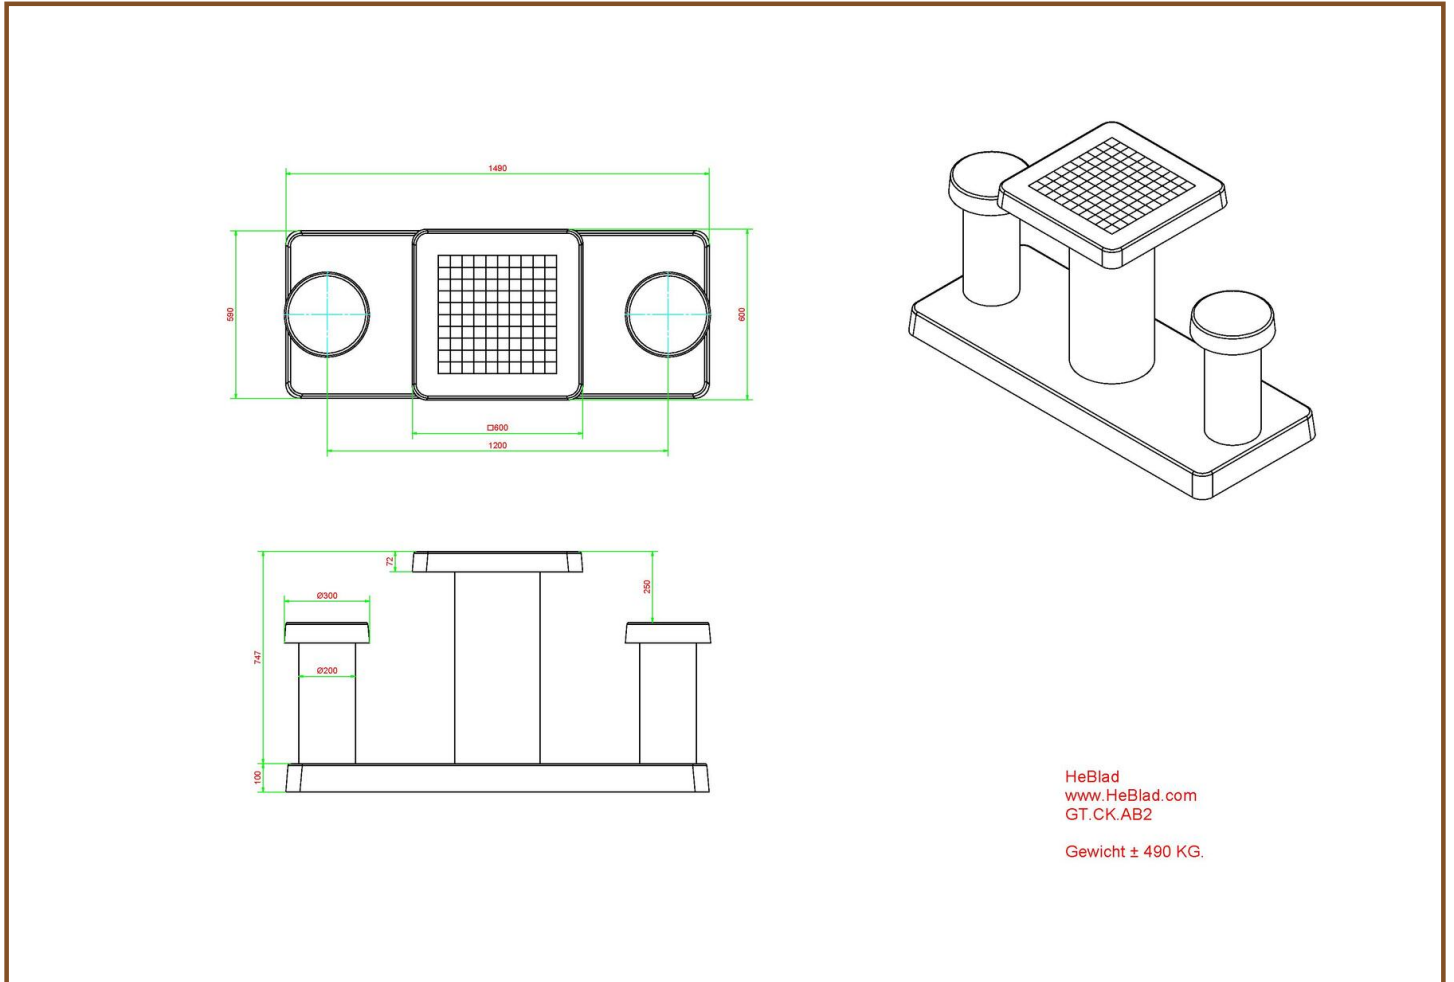

Specifications Checkers/Drafts Table Anthracite-Concrete (2P)

Product code	GT.CK.AB2	Dimensions tabletop	60 x 60 cm
Colour	Anthracite concrete	Tabletop thickness	7,2 cm
Dimensions (L X W)	149 x 59 cm	Weight	425 kg
Height tabletop	75 cm	Thickness bottom plate	10 cm
Seat height	50 cm		

Related products

Our products are delivered from our factory in the Netherlands.