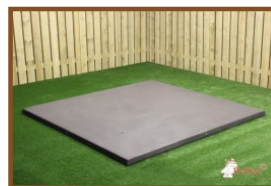

Specifications Concrete Picnic table Standard Oval Anthracite

Product code	PS.STA.OV	Tabletop thickness	7.2 cm
Colour	Anthracite lacquered, RAL 7016	Seat height	49.7 cm
Dimensions (L x W x H)	211 x 205 x 75 cm	Weight	950 kg
Dimensions tabletop (L x W)	205 x 110 cm	Material seat	Beton
Height tabletop	74.7 cm	Distance legs	110 cm (center to center)

Related products

OP.PS.AB

Our products are delivered from our factory in the Netherlands.