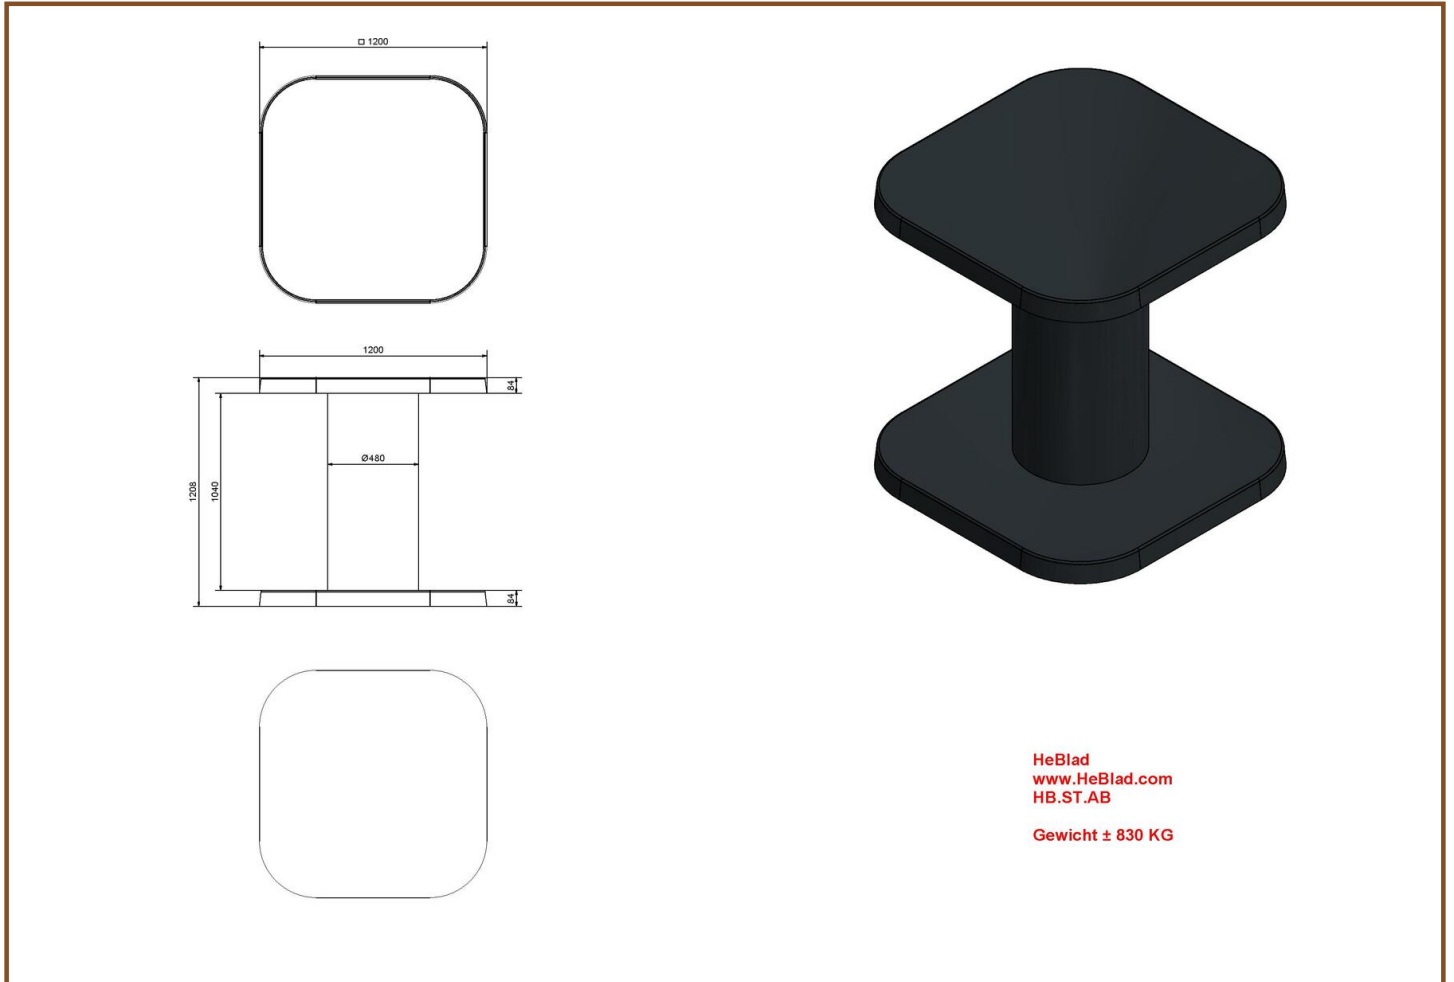

Our products are delivered from our factory in the Netherlands. 17 April 2024 - Prices subject to change

Specifications High Table Anthracite-Concrete

Product code	HB.ST.AB	Height tabletop	113 cm
Colour	Anthracite concrete	Tabletop thickness	8.4 cm
Dimensions (L x W x H)	120 x 120 x 113 cm	Weight	985 kg
Dimensions tabletop (L x W)	120 x 120 cm		