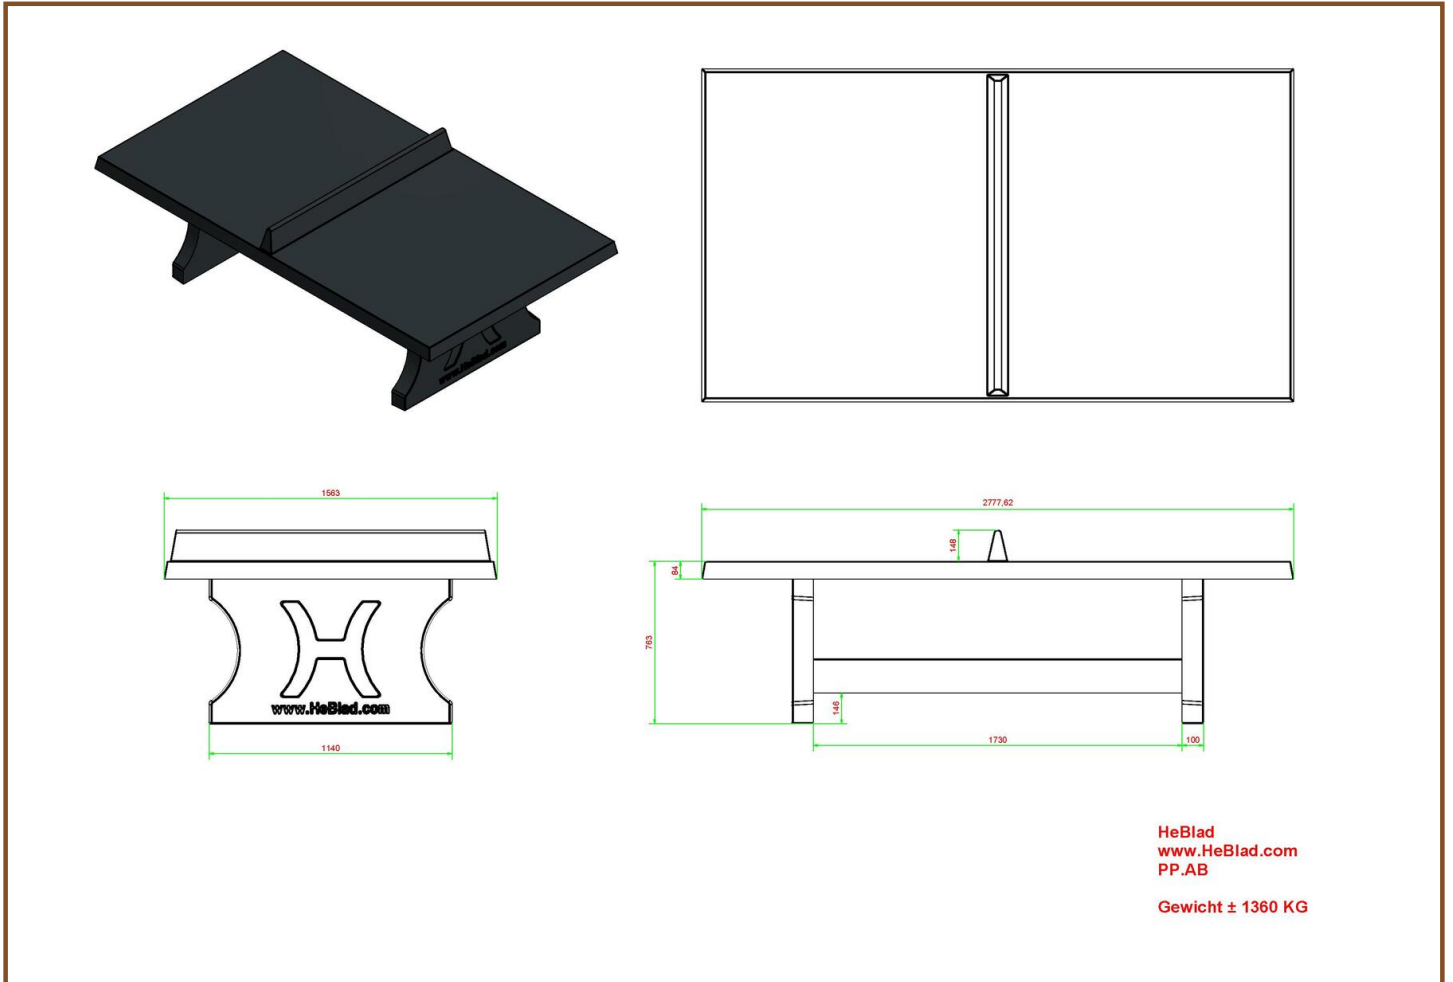

Specifications Ping-pong table Anthracite-Concrete

Product code	PP.AB	Height tabletop	76 cm
Colour	Anthracite concrete	Height of the net	14,75 cm
Dimensions tabletop	274 x 152 cm	Weight	1360 kg
Dimensions underside tabletop	278 x 156 cm	Distance legs	183 cm (center to center)
Tabletop thickness	8,4 cm		

Related products

Our products are delivered from our factory in the Netherlands.