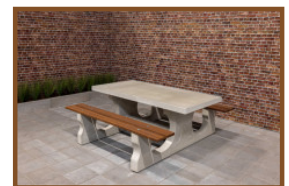

PS.DL

Our products are delivered from our factory in the Netherlands.