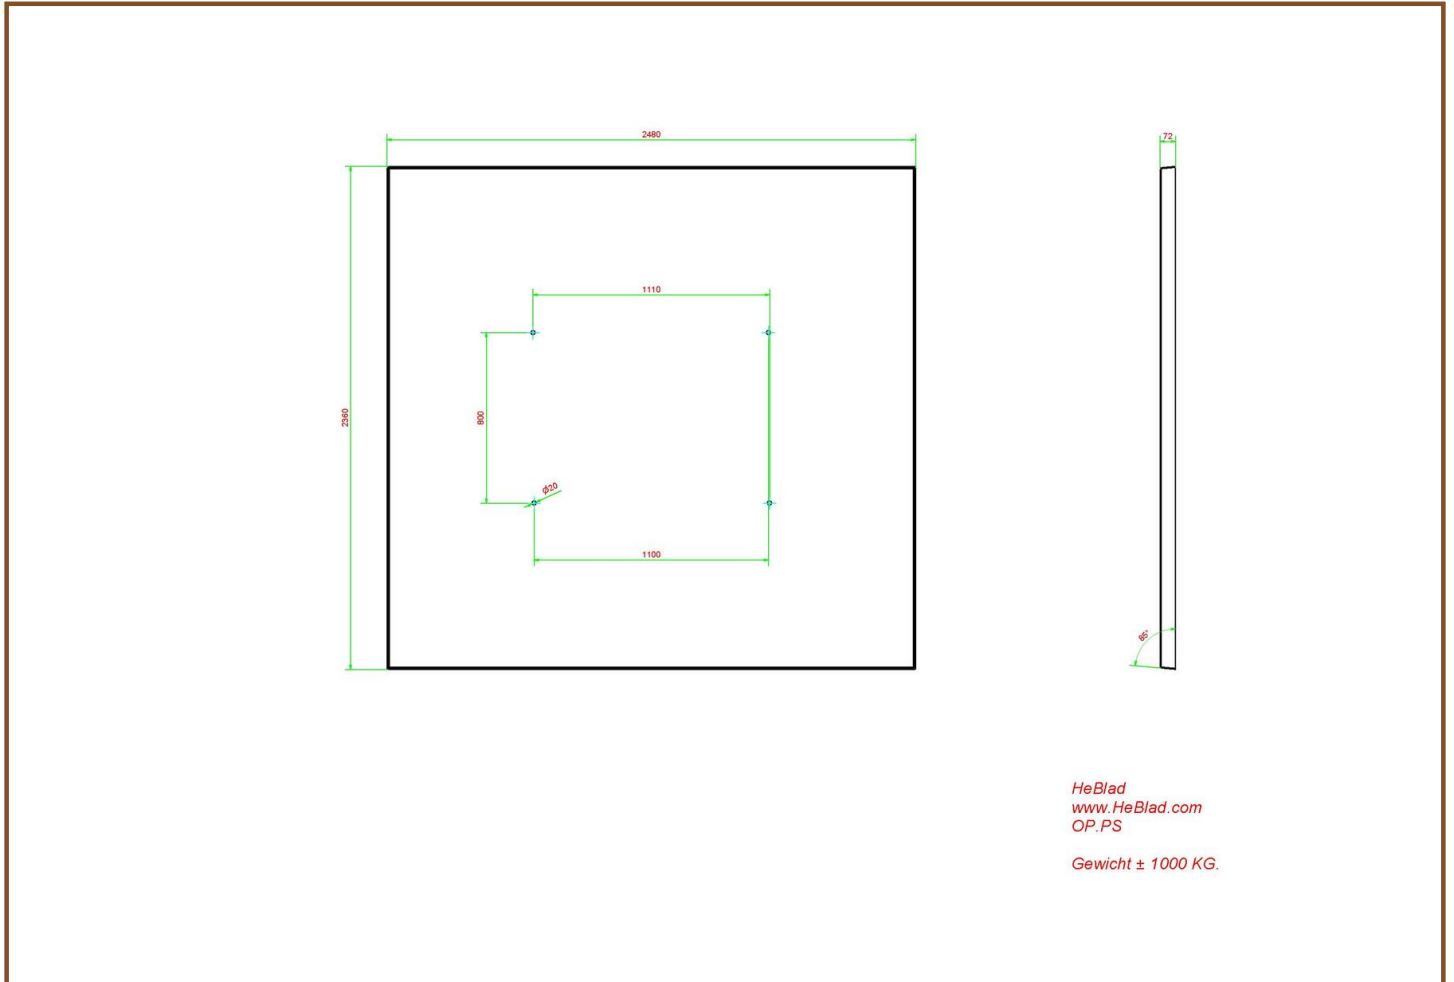

Specifications Bottom plate Picnic table Natural Concrete

Product code	OP.PS	Finishing surface	Anti-slip (window) profile
Colour	Natural concrete	lifting device	Concrete screw sleeve M16
Dimensions (L x W x H)	248 x 236 x 7,2 cm	preparation attachment	Holes for bolts M16
Weight	1000 kg		

Related products

Our products are delivered from our factory in the Netherlands.