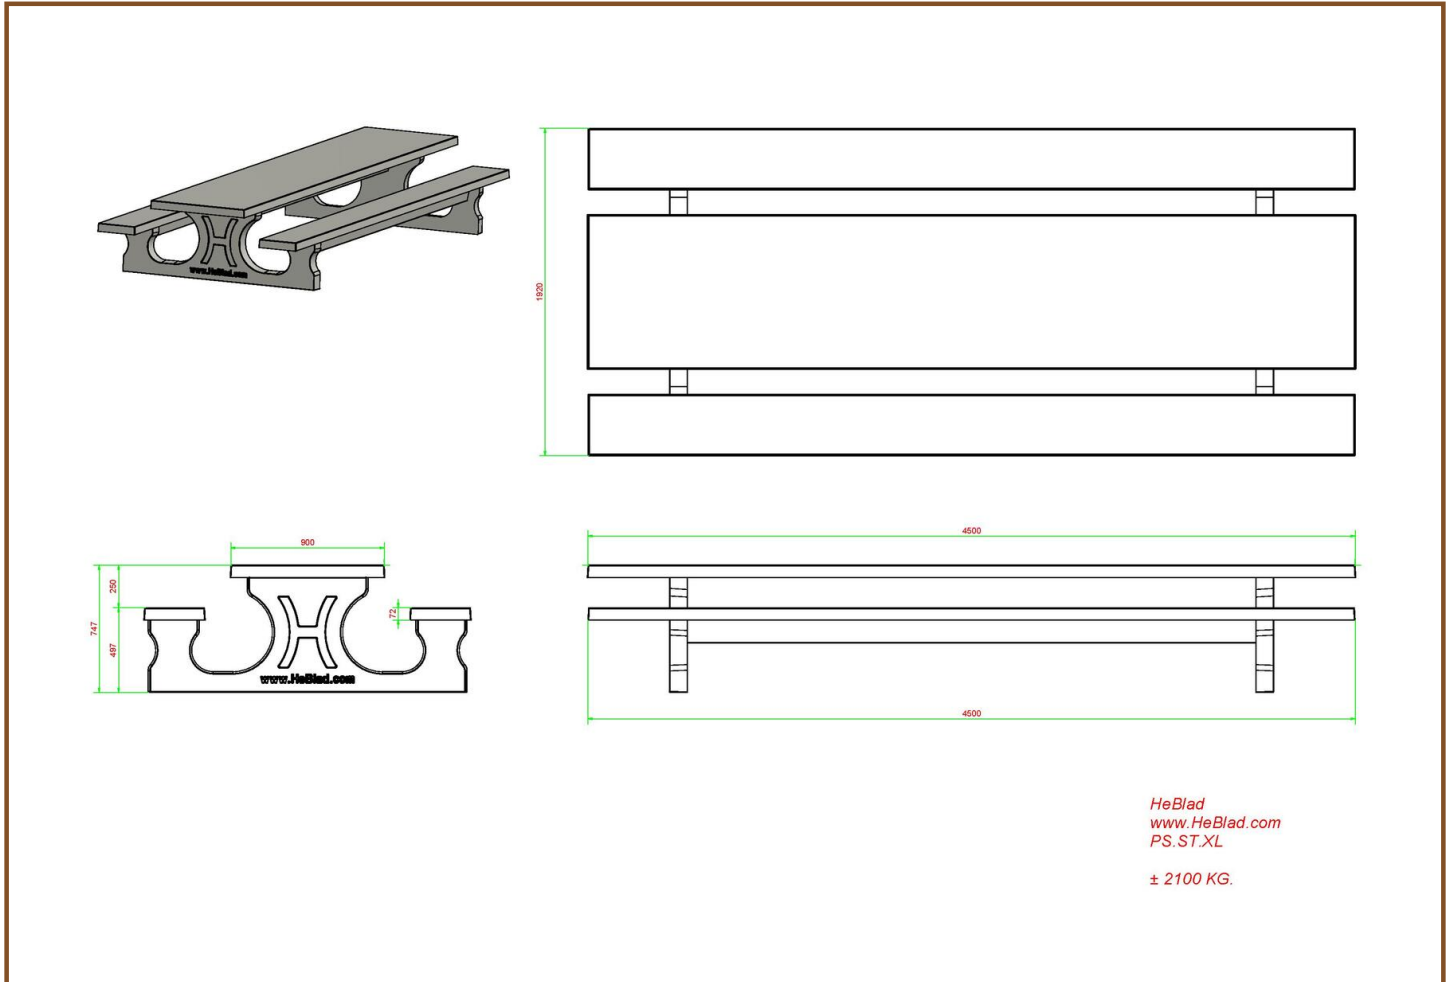

Specifications Picnic table Standard XL Natural Concrete

Product code	PS.ST.XL	Tabletop thickness	7.2 cm
Colour	Natural concrete	Seat height	49.7 cm
Dimensions (L x W x H)	450 x 192 x 75 cm	Weight	2100 kg
Dimensions tabletop (L x W)	450 x 90 cm	Material seat	Beton
Height tabletop	74.7 cm	Distance legs	354,5 cm (center to center)

Related products

Our products are delivered from our factory in the Netherlands.