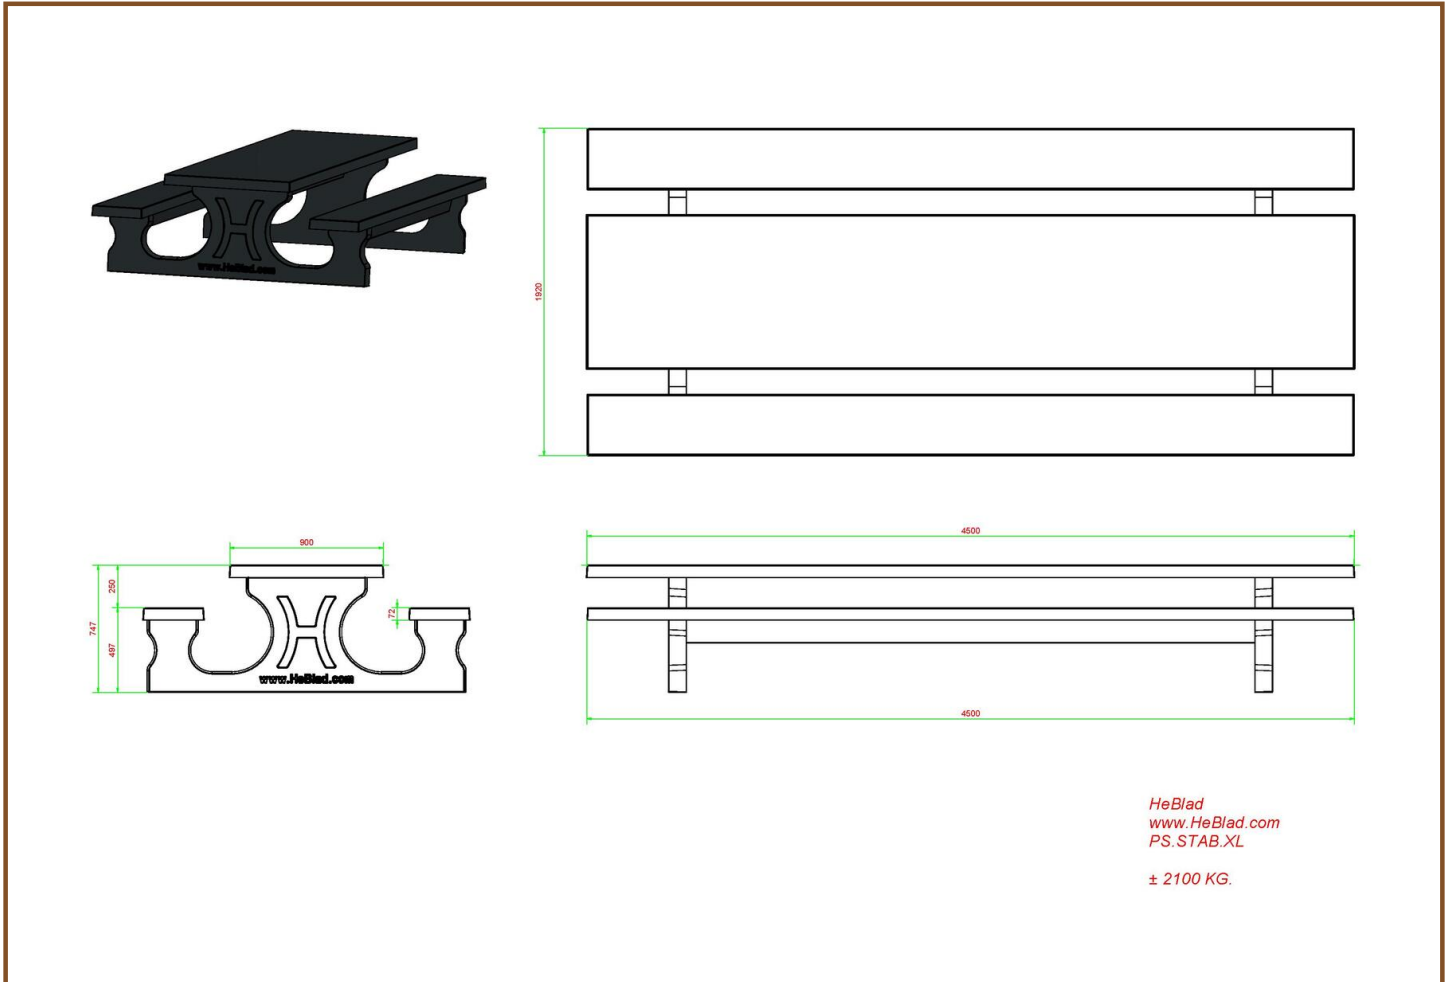

HeBlad
www.HeBlad.com
PS.STAB.XL

± 2100 KG.

Specifications Picnic table Standard XL Anthracite-Concrete

Product code	PS.STAB.XL	Tabletop thickness	7.2 cm
Colour	Anthracite concrete	Seat height	49.7 cm
Dimensions (L x W x H)	450 x 192 x 75 cm	Weight	2100 kg
Dimensions tabletop (L x W)	450 x 90 cm	Material seat	Beton
Height tabletop	74.7 cm	Distance legs	354,5 cm (center to center)

Related products

Our products are delivered from our factory in the Netherlands.