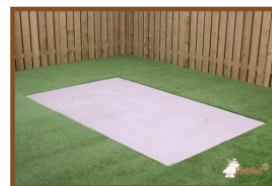

Specifications Concrete Ping-pong table blue, round

Product code	PP.R.BL	Height tabletop	76 cm
Colour	Blauw - RAL 5005	Height of the net	14,75 cm
Dimensions tabletop	∅ 260 cm	Weight	1570 kg
Dimensions underside tabletop	∅ 264 cm	Distance legs	149 cm (center to center)
Tabletop thickness	8,4 cm		

Related products

OP.PP

Our products are delivered from our factory in the Netherlands.