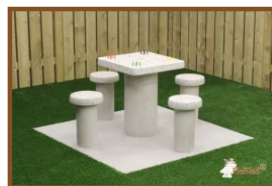

Our products are delivered from our factory in the Netherlands. 17 April 2024 - Prices subject to change

Specifications Set of kickers with scoreboard

Product code HB.FBSC.set

Related products

HB.FB.A

PP.AR.GR