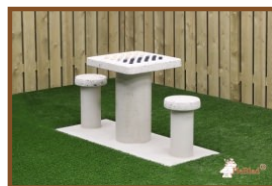

Specifications Stainless steel rods for football game, set of 8.

Product code

HB.FB.Rodset

Related products

GT.CK.G2

Our products are delivered from our factory in the Netherlands.