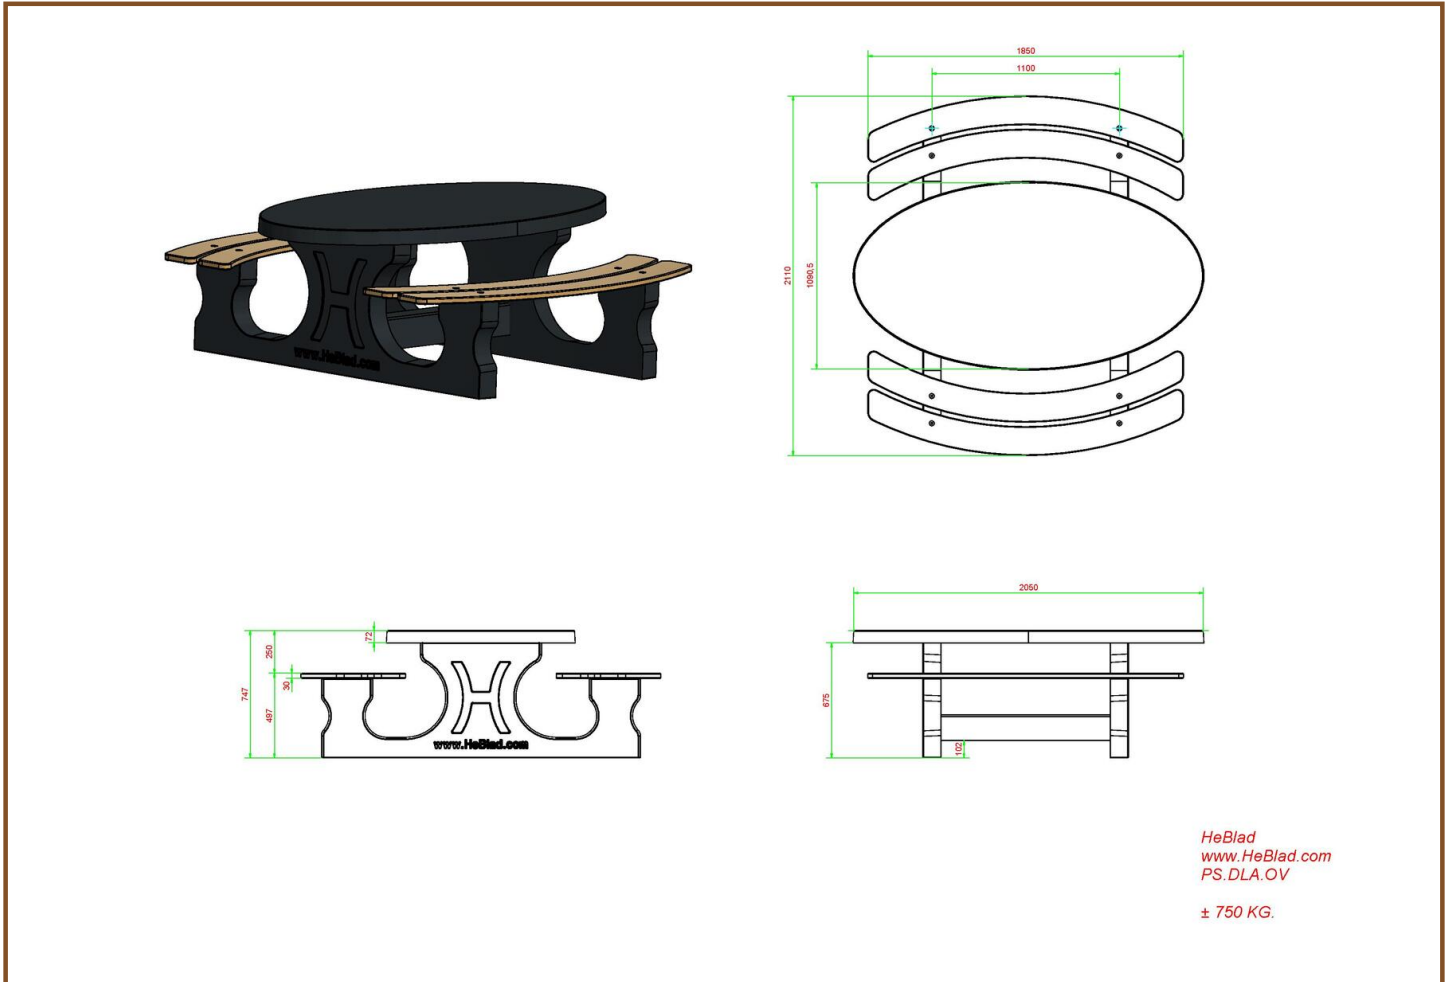

Specifications Concrete Picnic table DeLuxe Oval Anthracite

Product code	PS.DLA.OV	Tabletop thickness	7.2 cm
Colour	Anthracite lacquered, RAL 7016	Seat height	49.7 cm
Dimensions (L x W x H)	211 x 205 x 75 cm	Weight	750 kg
Dimensions tabletop (L x W)	205 x 110 cm	Material seat	Bamboo
Height tabletop	74.7 cm	Distance legs	110 cm (center to center)

Related products