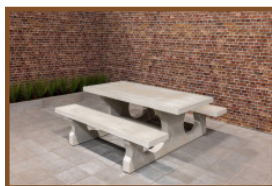

Specifications Bench Standard Natural Concrete

Product code	BB.ST	Seat height	49.7 cm
Colour	Natural concrete	Weight	600 kg
Dimensions total surface	180,2 x 47,5 cm	Material seat	Beton
Dimensions seat	175 x 30 cm	Number of seats	4

Related products

PS.ST

Our products are delivered from our factory in the Netherlands.