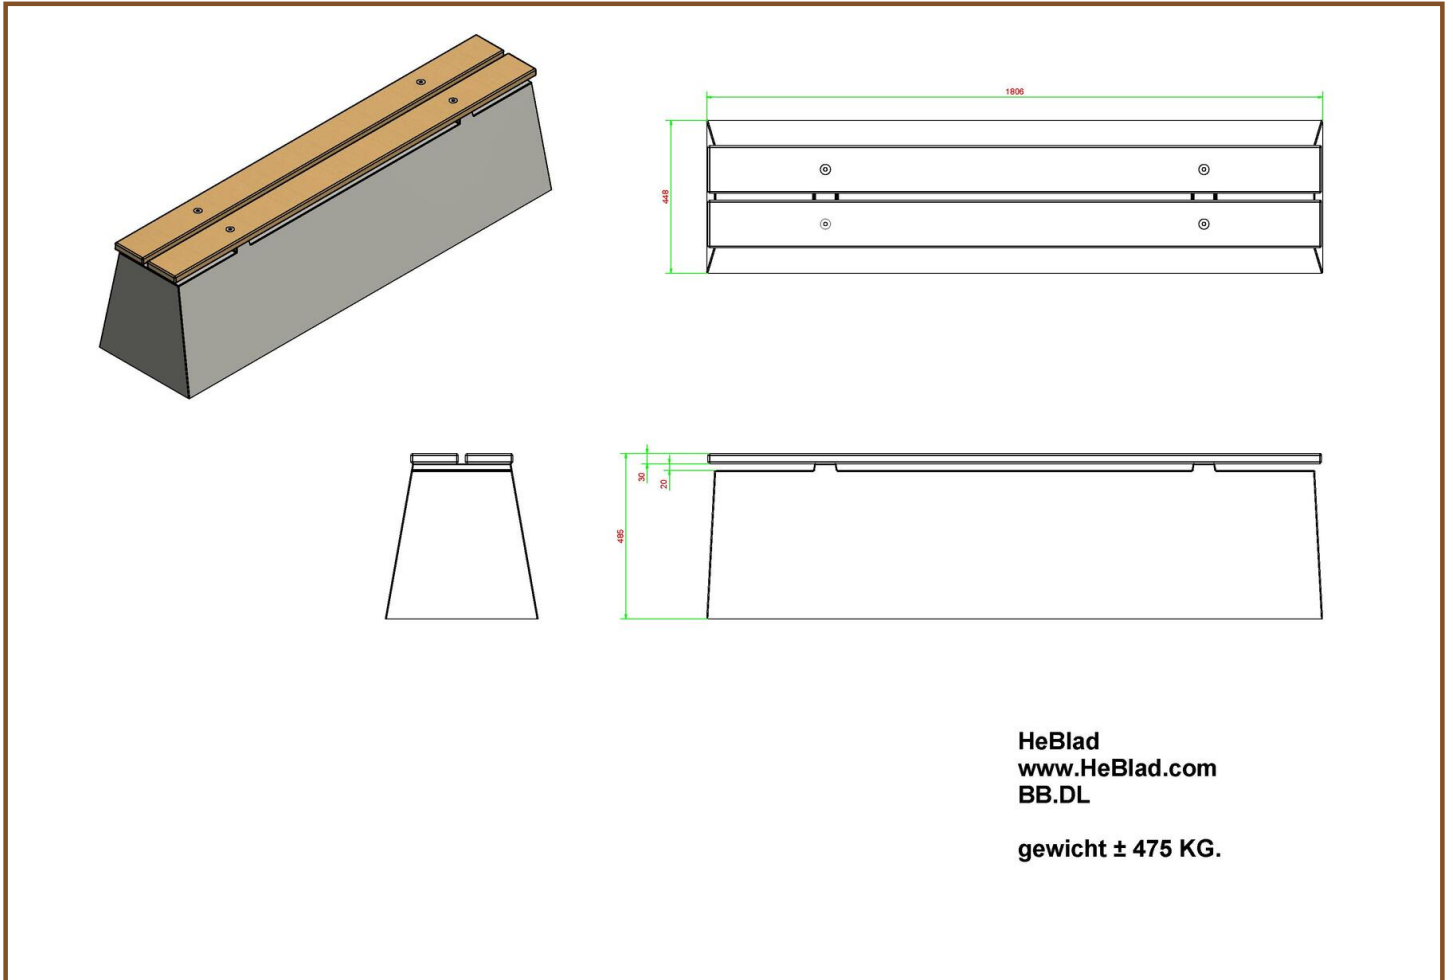

Specifications Bench DeLuxe Natural Concrete

Product code	BB.DL	Weight	475 kg
Colour	Natural concrete	Material seat	Bamboo
Dimensions (L x W x H)	180 x 45 x 50 cm	Number of seats	4
Seat height	50 cm		

Related products

Our products are delivered from our factory in the Netherlands.