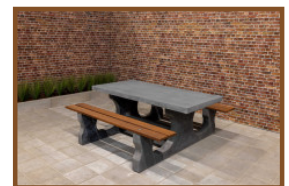

PS.DL.AB

Our products are delivered from our factory in the Netherlands.