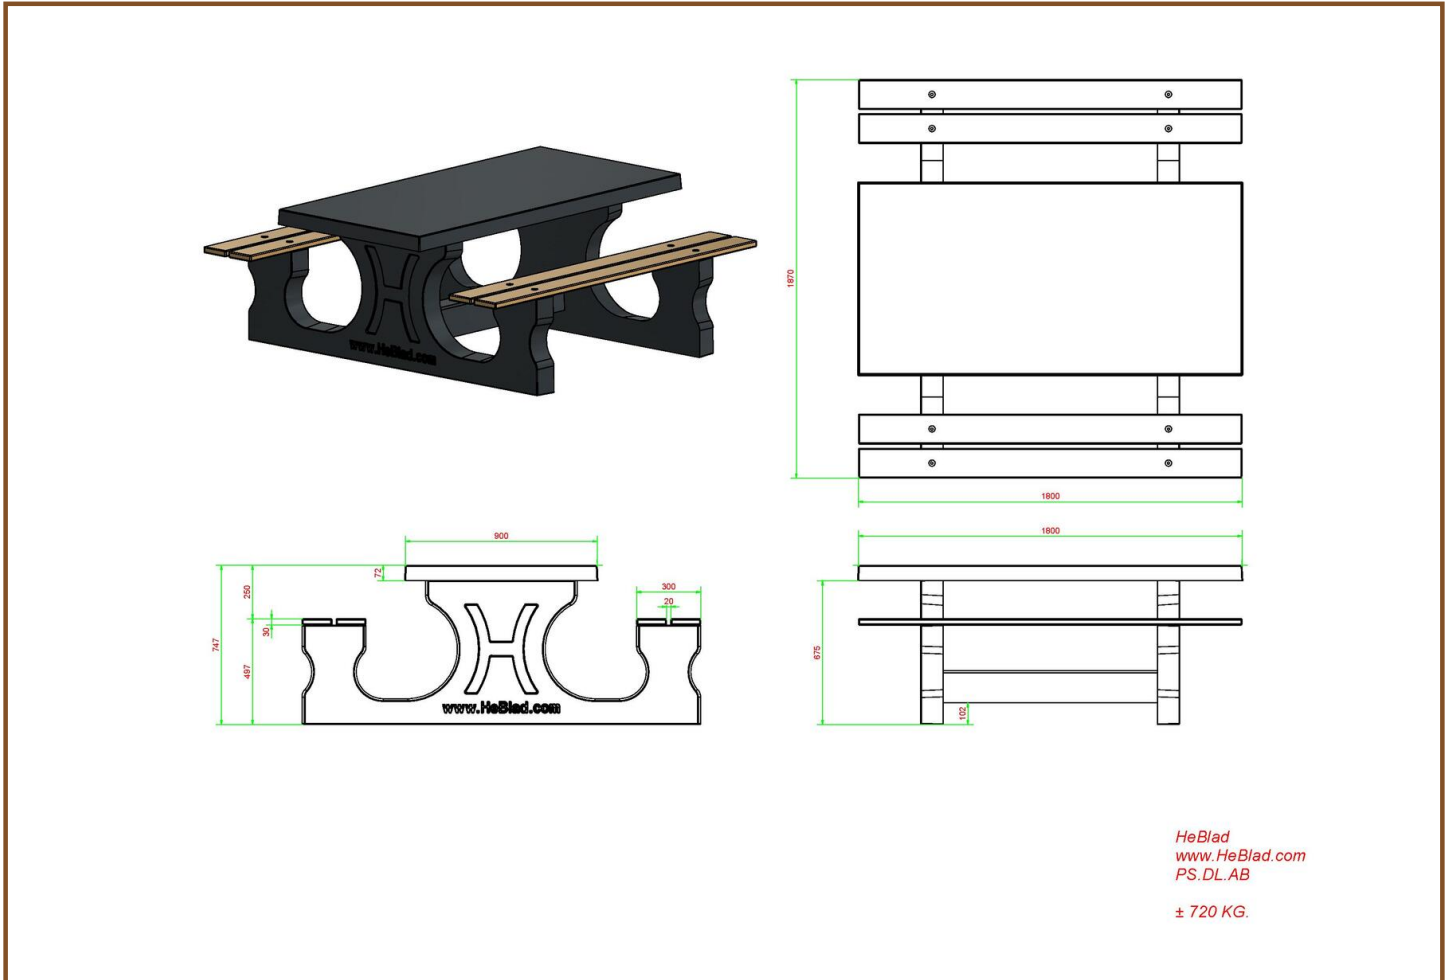

Specifications Picnic table DeLuxe Anthracite-Concrete

Product code	PS.DL.AB	Tabletop thickness	7.2 cm
Colour	Anthracite concrete	Seat height	49.7 cm
Dimensions (L x W x H)	180 x 187 x 75 cm	Weight	720 kg
Dimensions tabletop (L x W)	180 x 90 cm	Material seat	Bamboo
Height tabletop	74.7 cm	Distance legs	111 cm (center to center)

Related products

Our products are delivered from our factory in the Netherlands.