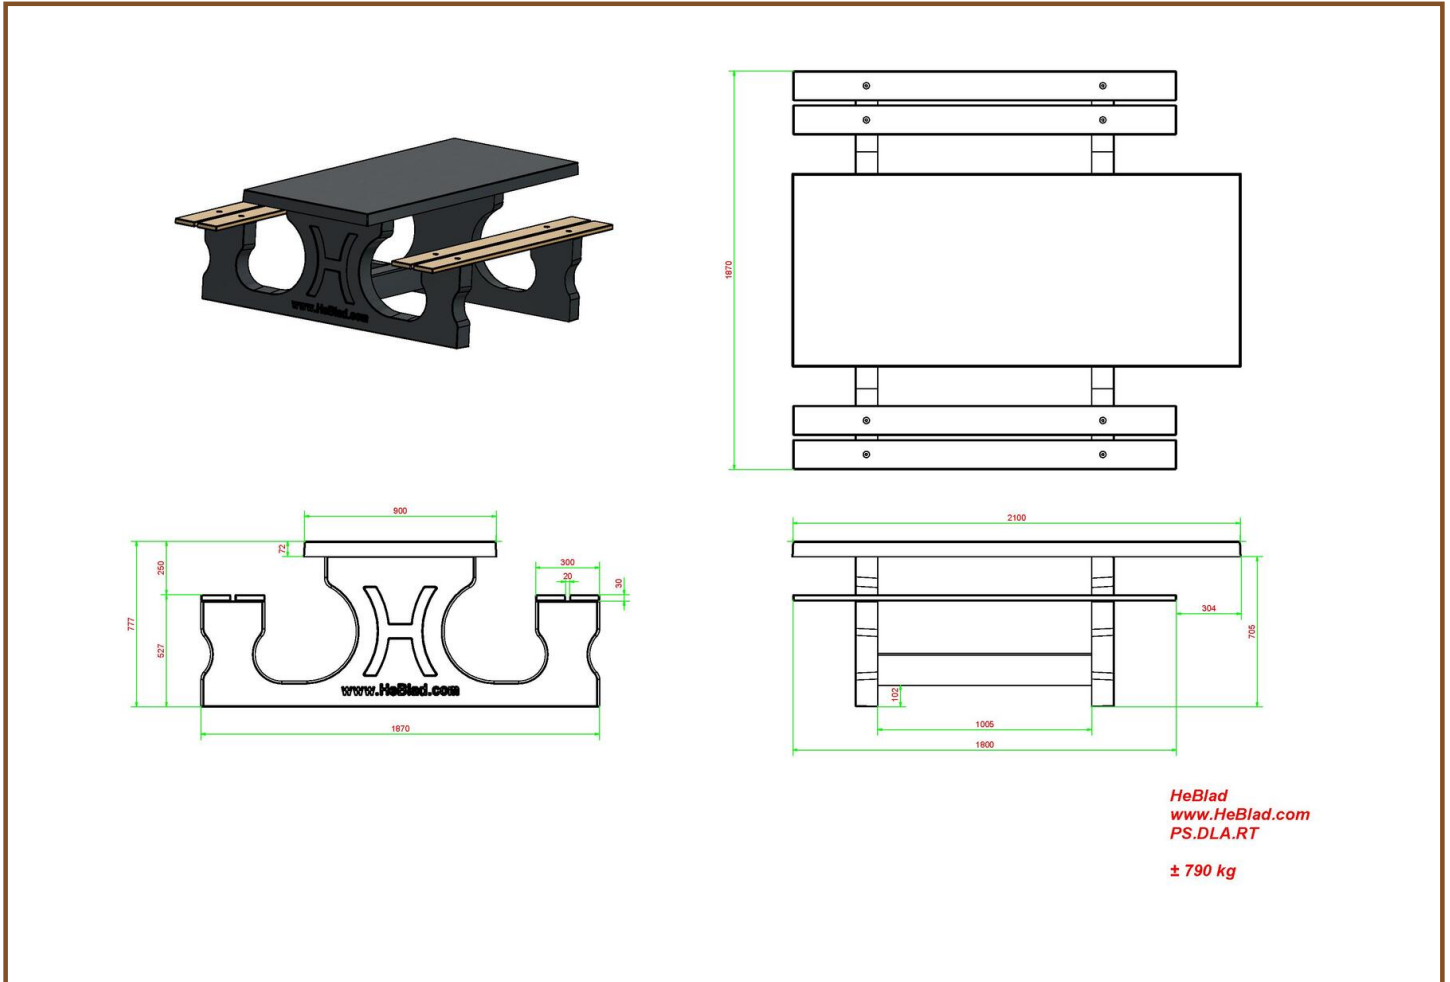

Specifications Concrete Picnic table DeLuxe Anthracite Wheelchair accessible

Product code	PS.DLA.RT	Tabletop thickness	7.2 cm
Colour	Anthracite lacquered, RAL 7002	Seat height	52.7 cm
Dimensions (L x W x H)	210 x 187 x 78 cm	Weight	790 kg
Dimensions tabletop (L x W)	210 x 90 cm	Material seat	Bamboo
Height tabletop	77.7 cm	Distance legs	111 cm (center to center)

Related products

Our products are delivered from our factory in the Netherlands.