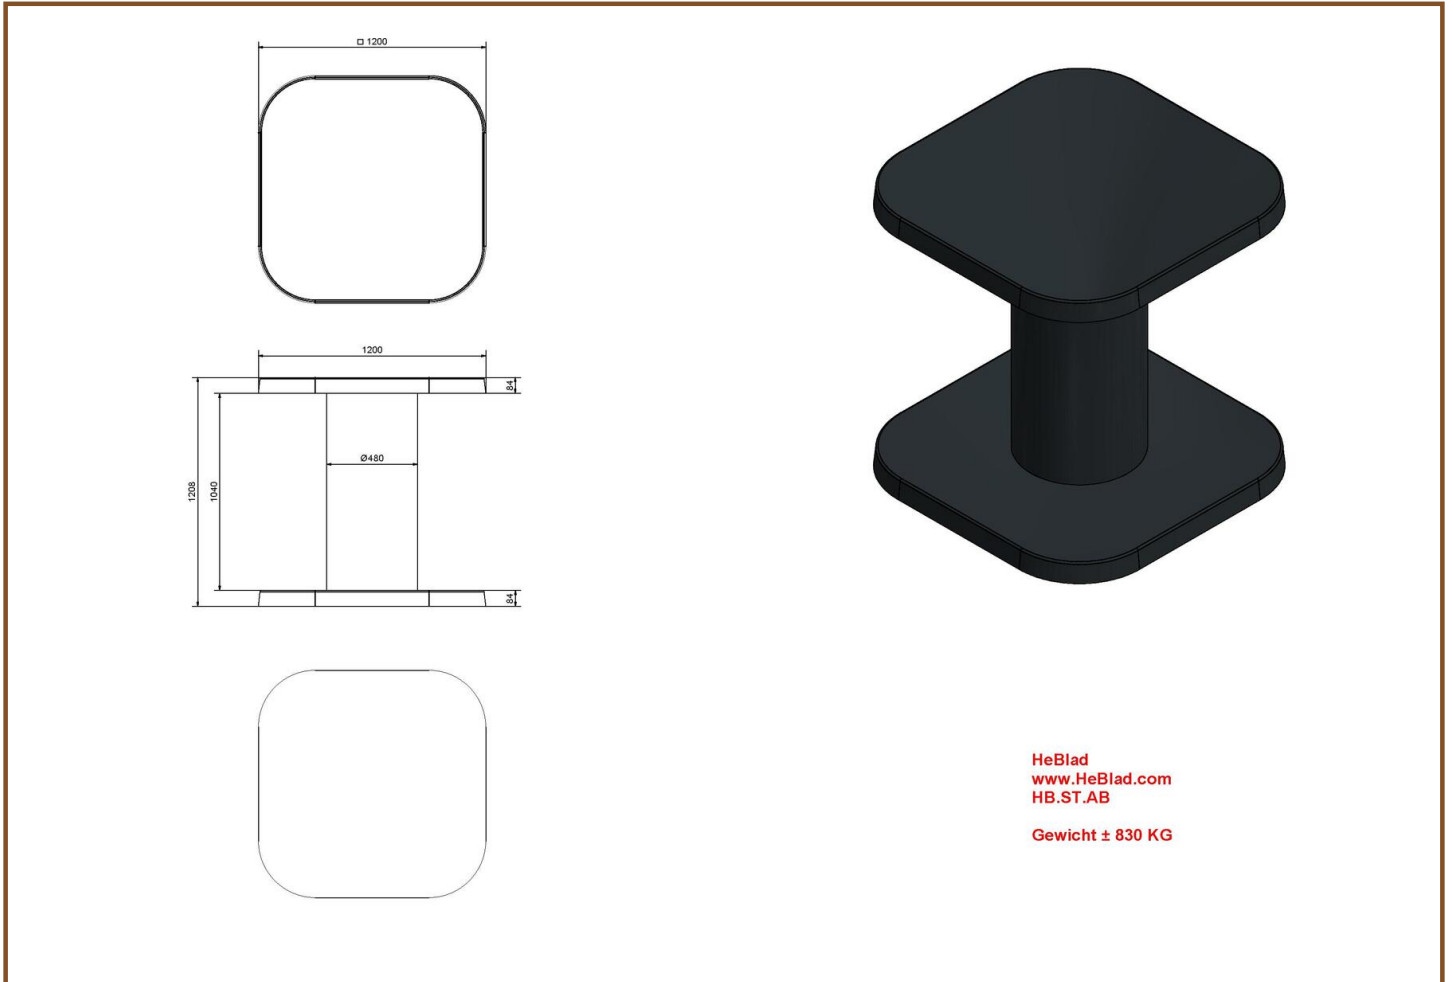

Our products are delivered from our factory in the Netherlands. 16 April 2024 - Prices subject to change

Specifications High Table Anthracite-Concrete

Product code	HB.ST.AB	Height tabletop	113 cm
Colour	Anthracite concrete	Tabletop thickness	8.4 cm
Dimensions (L x W x H)	120 x 120 x 113 cm	Weight	985 kg
Dimensions tabletop (L x W)	120 x 120 cm		