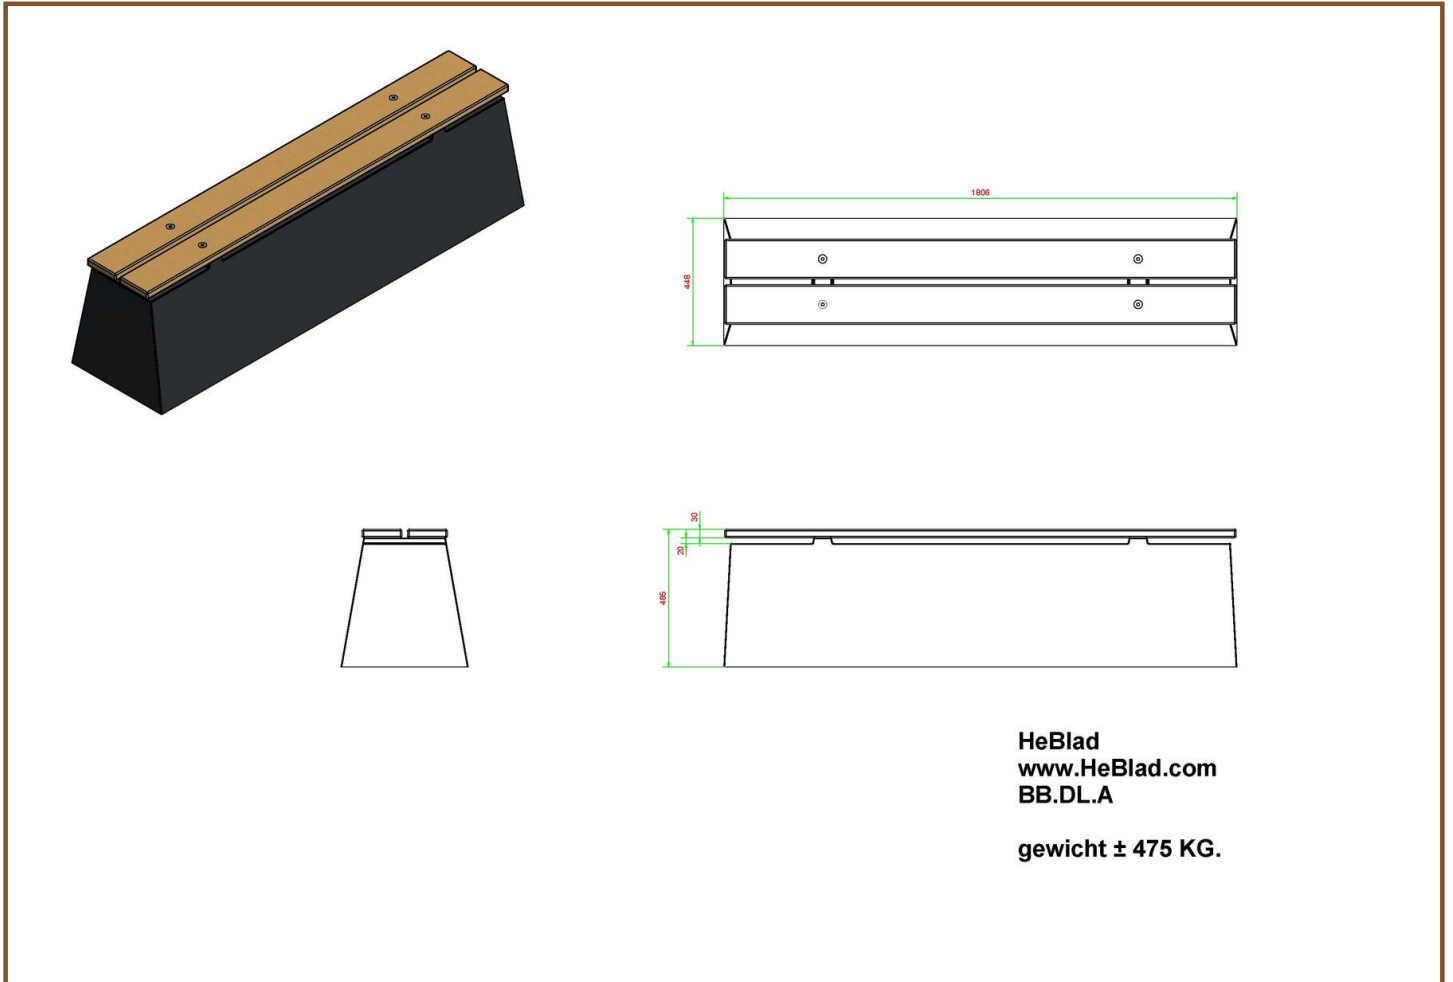

Our products are delivered from our factory in the Netherlands. 16 April 2024 - Prices subject to change

Specifications Concrete Bench DeLuxe Anthracite

Product code	BB.DL.A	Weight	475 kg
Colour	Anthracite lacquered, RAL 7016	Material seat	Bamboo
Dimensions (L x W x H)	180 x 45 x 50 cm	Number of seats	4
Seat height	50 cm		