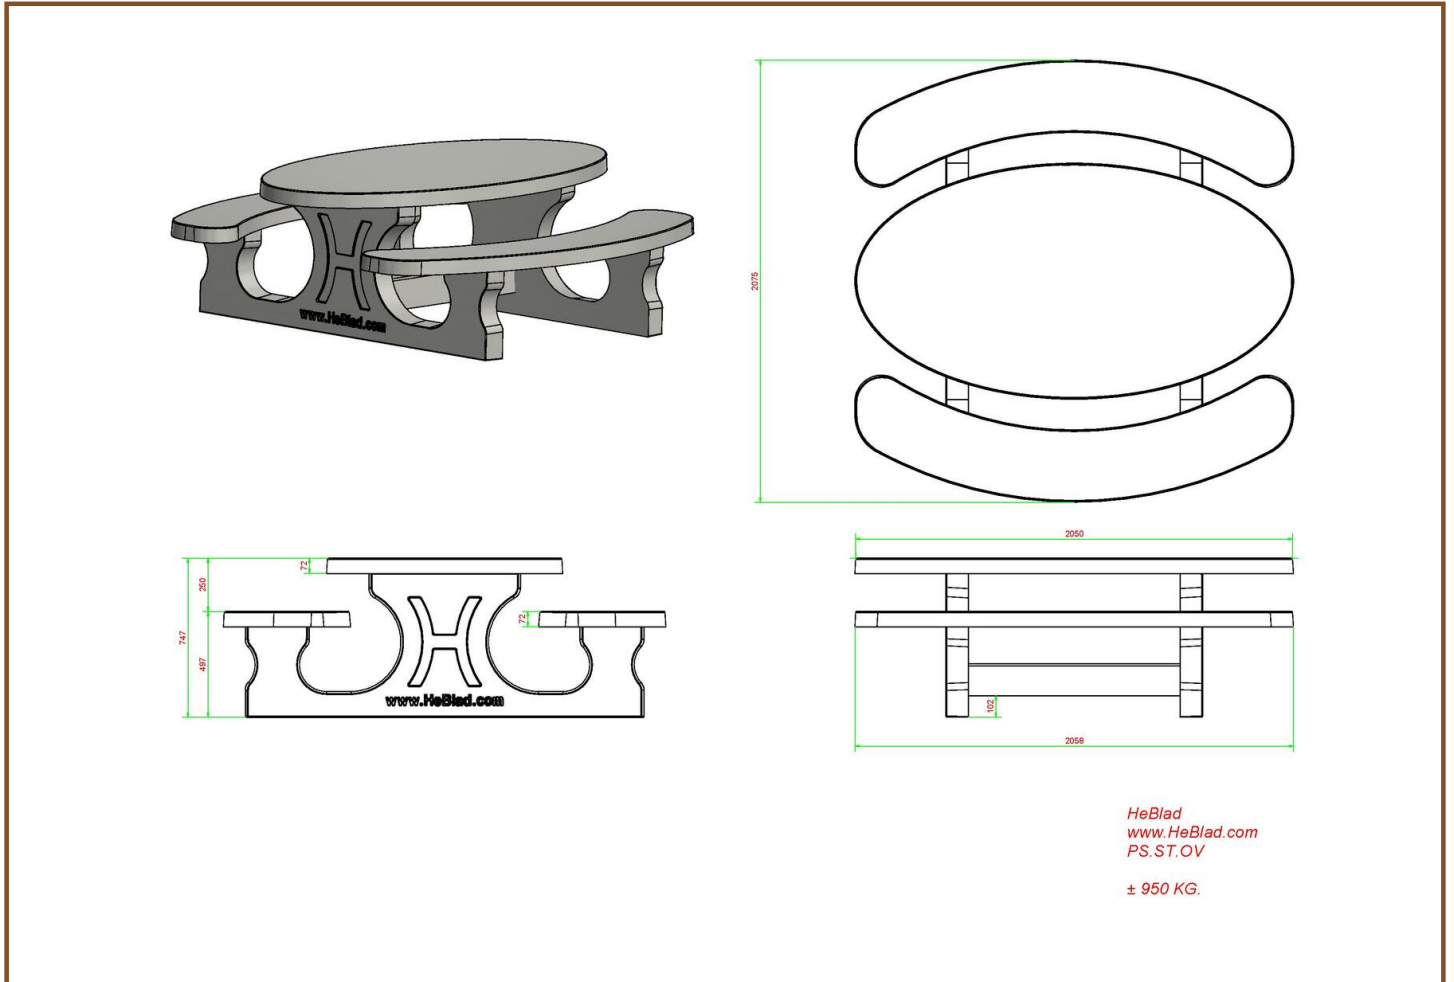

Specifications Picnic table Standard Oval Natural Concrete

Product code	PS.ST.OV	Tabletop thickness	7.2 cm
Colour	Natural concrete	Seat height	49.7 cm
Dimensions (L x W x H)	211 x 205 x 75 cm	Weight	950 kg
Dimensions tabletop (L x W)	205 x 110 cm	Material seat	Beton
Height tabletop	74.7 cm	Distance legs	110 cm (center to center)

Related products

Our products are delivered from our factory in the Netherlands.