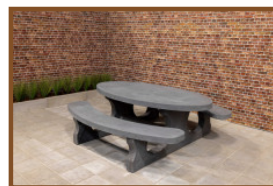

PS.STAB.OV