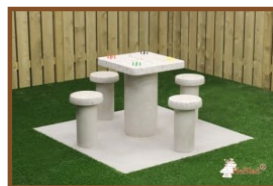

Our products are delivered from our factory in the Netherlands. 16 April 2024 - Prices subject to change

Specifications Set of kickers with scoreboard

Product code HB.FBSC.set

Related products

HB.FB.A

PP.AR.GR