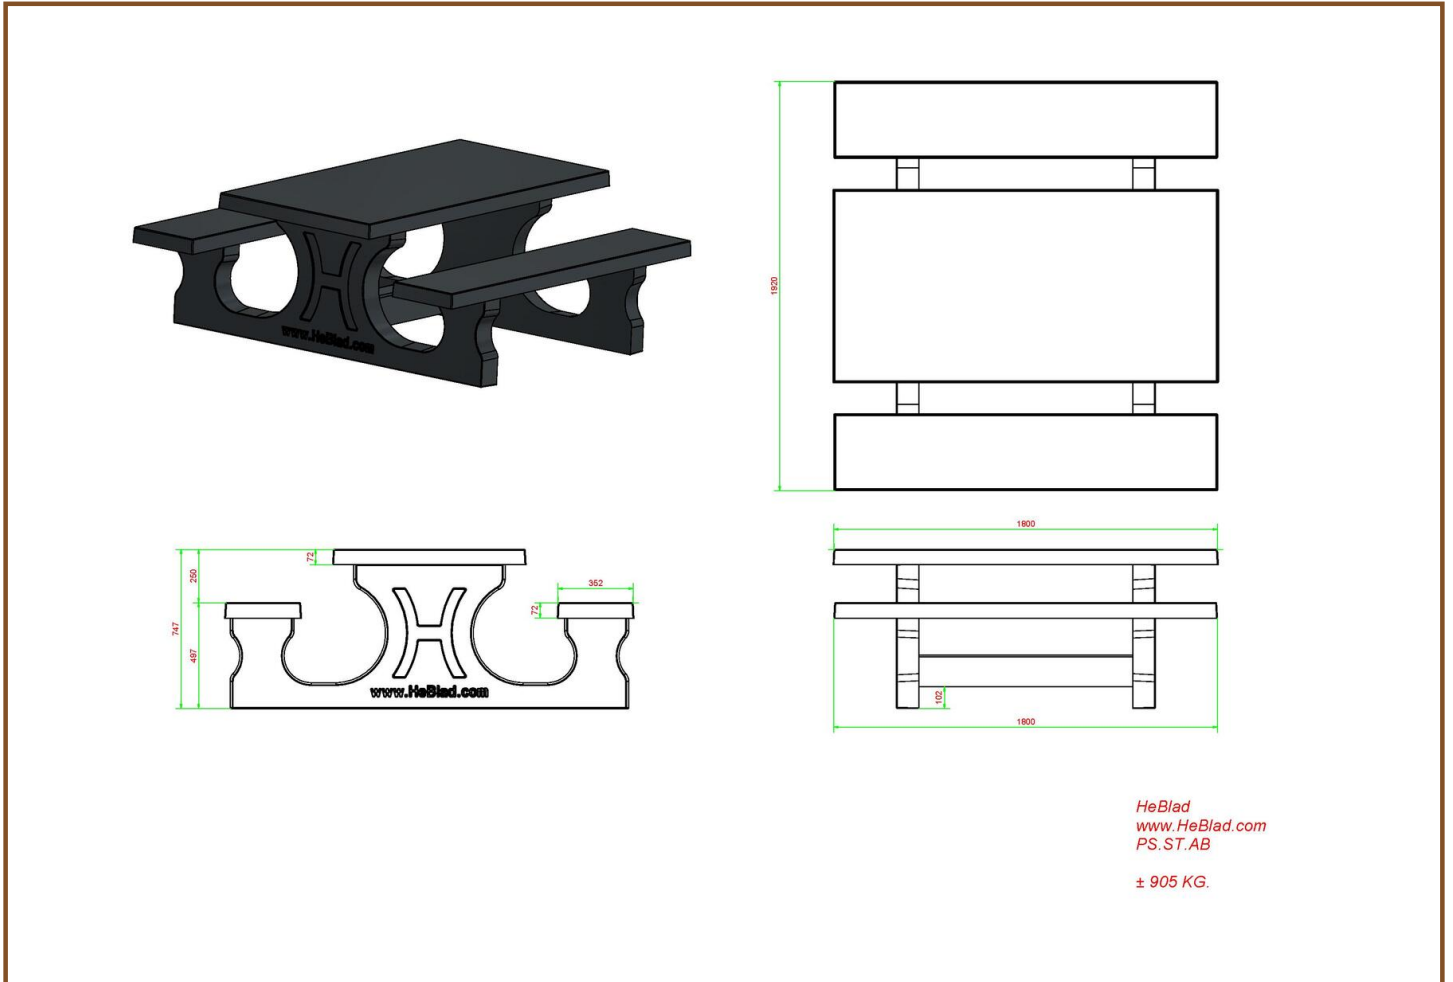

Our products are delivered from our factory in the Netherlands. 16 April 2024 - Prices subject to change

Specifications Picnic table Standard Anthracite-Concrete

Product code	PS.ST.AB	Tabletop thickness	7.2 cm
Colour	Anthracite concrete	Seat height	49.7 cm
Dimensions (L x W x H)	180 x 192 x 75 cm	Weight	905 kg
Dimensions tabletop (L x W)	180 x 90 cm	Material seat	Beton
Height tabletop	74.7 cm	Distance legs	111 cm (center to center)