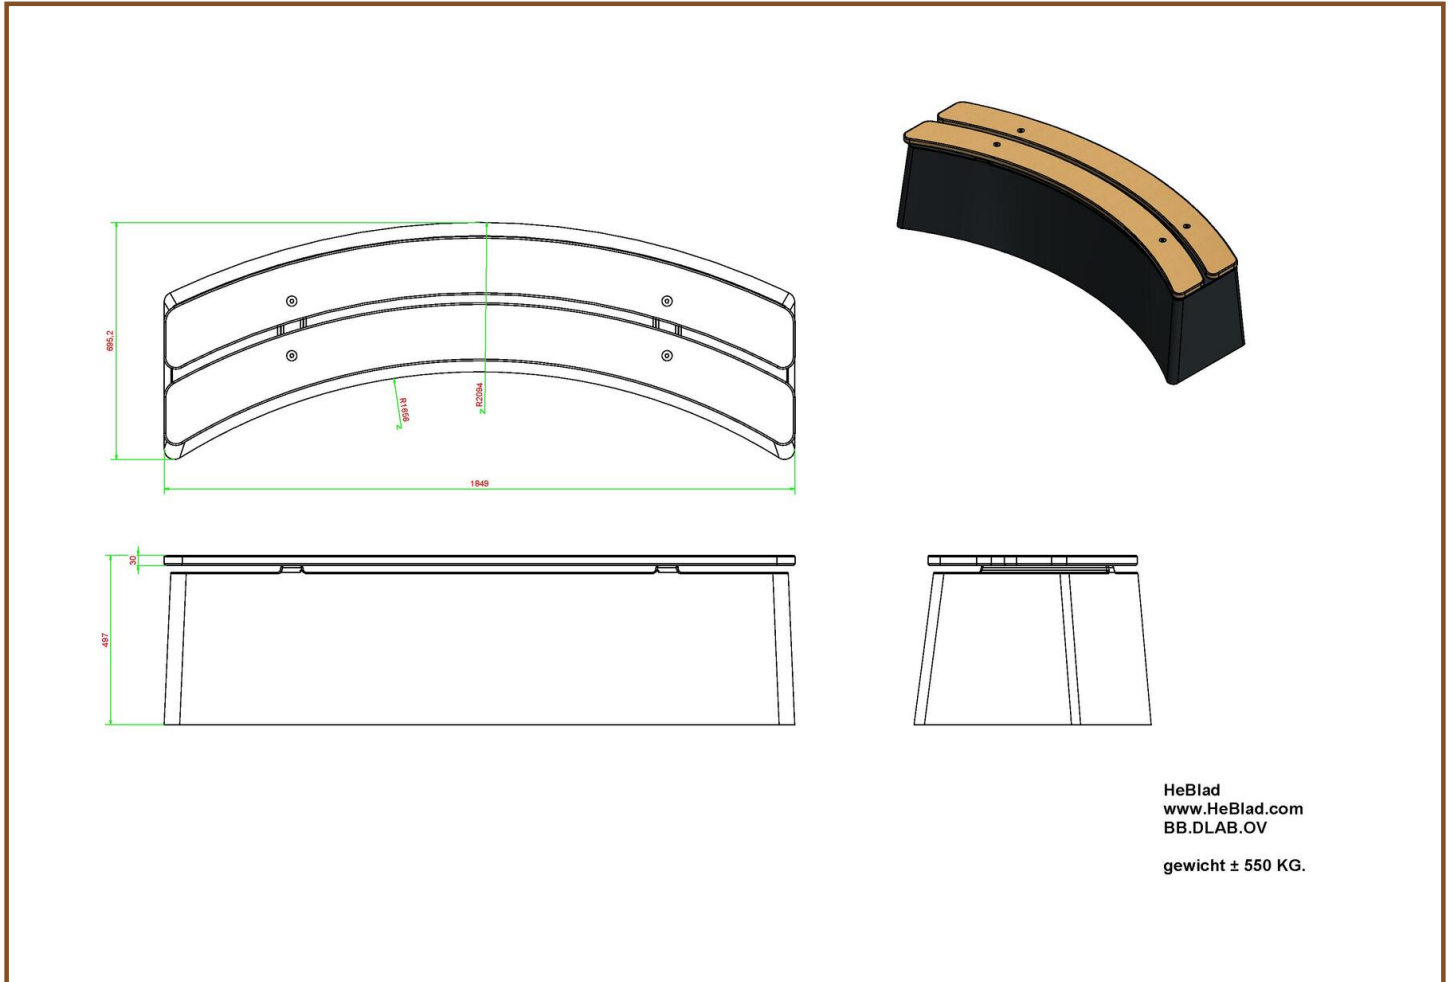

Specifications Bench DeLuxe Oval Anthracite-Concrete

Product code	BB.DLAB.OV	Weight	550 kg
Colour	Anthracite concrete	Material seat	Bamboo
Dimensions (L x W x H)	185 x 70 x 50 cm	Number of seats	4
Seat height	50 cm		

Related products