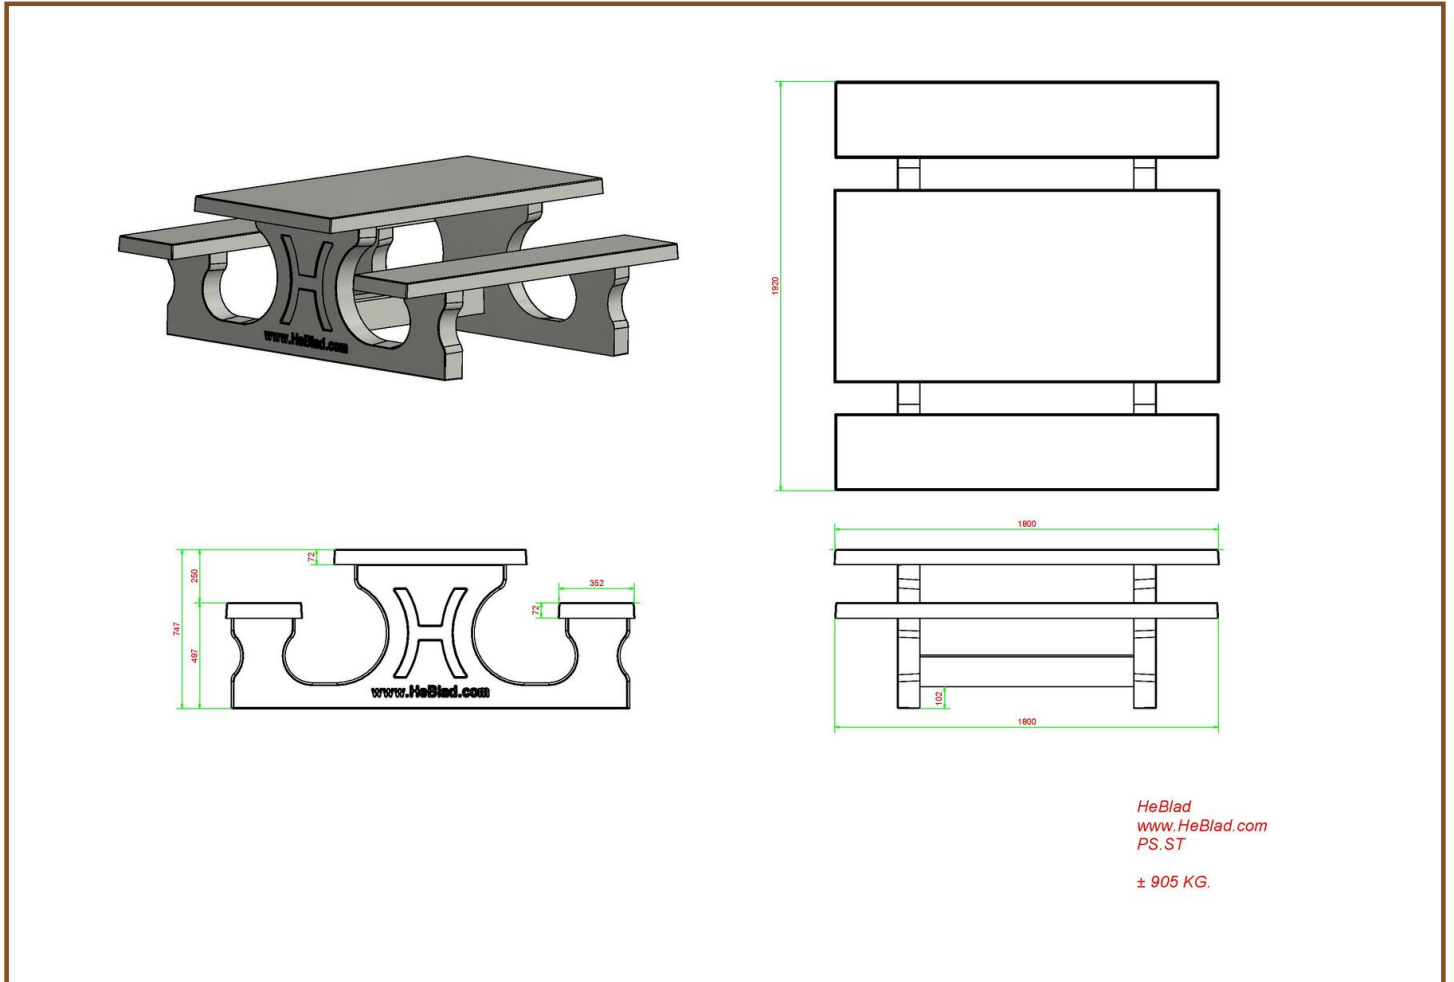

All our tables are moulded in one piece and made of high quality C45/55 concrete and are reinforced with double layers of steel.

Our products are delivered from our factory in the Netherlands. 16 April 2024 - Prices subject to change