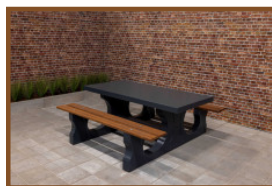

Specifications Picnic table DeLuxe Oval Anthracite-Concrete

Product code	PS.DLAB.OV	Tabletop thickness	7.2 cm
Colour	Anthracite concrete	Seat height	49.7 cm
Dimensions (L x W x H)	211 x 205 x 75 cm	Weight	750 kg
Dimensions tabletop (L x W)	205 x 110 cm	Material seat	Bamboo
Height tabletop	74.7 cm	Distance legs	110 cm (center to center)

Related products

PS.DL.A

Our products are delivered from our factory in the Netherlands.