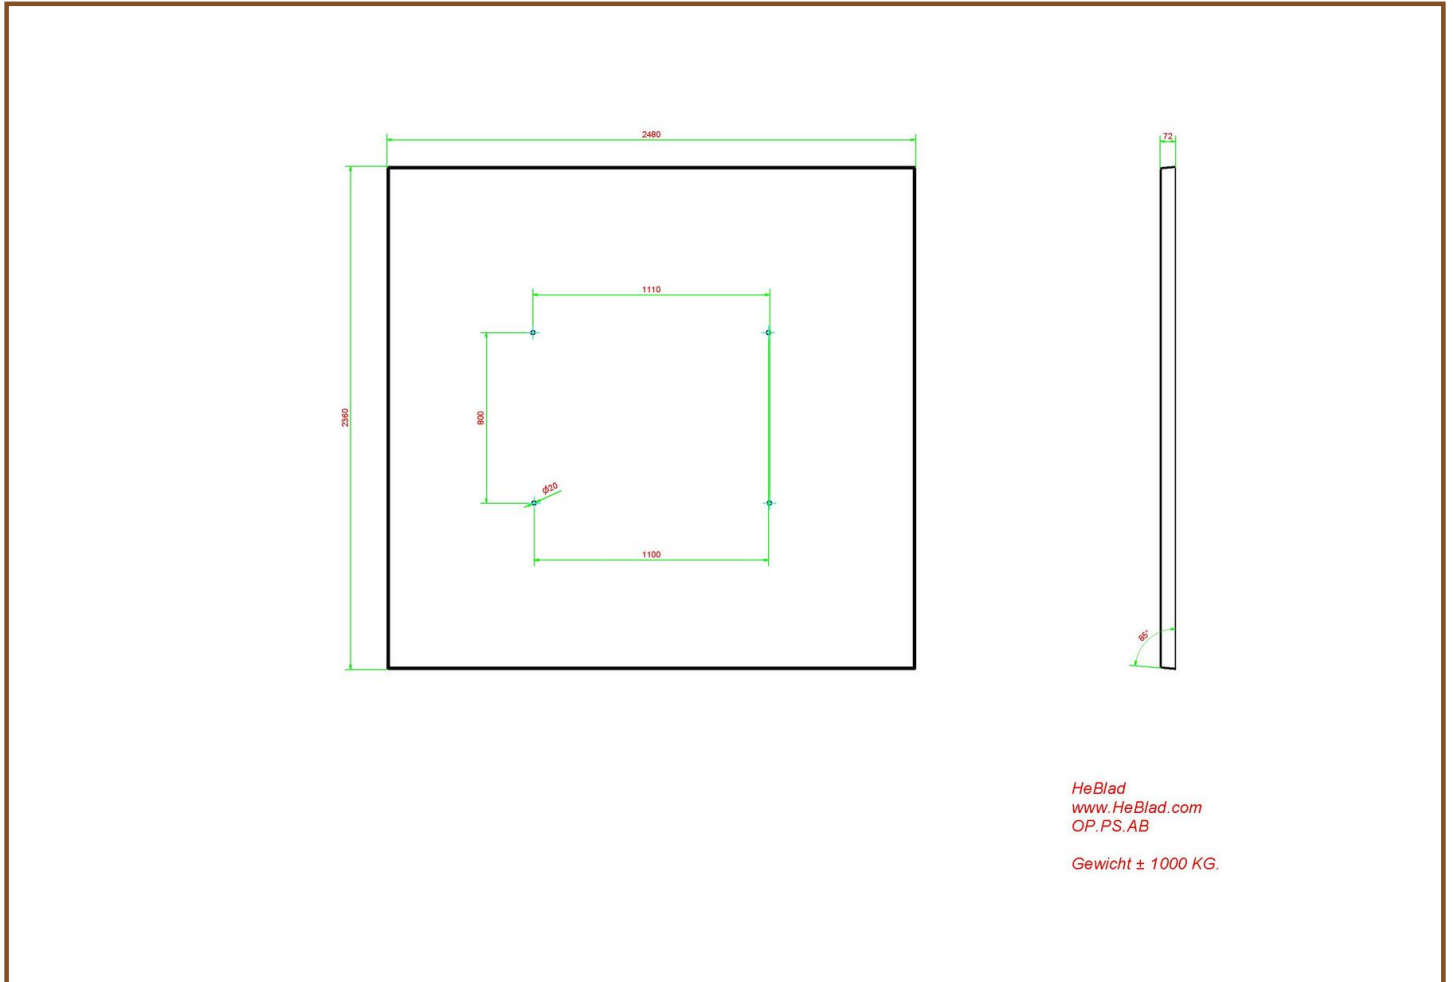

Our products are delivered from our factory in the Netherlands. 16 April 2024 - Prices subject to change

Specifications Bottom plate Picnic table Anthracite-Concrete

Product code	OP.PS.AB	Finishing surface	Anti-slip (window) profile
Colour	Anthracite concrete	lifting device	Concrete screw sleeve M16
Dimensions (L x W x H)	248 x 236 x 7,2 cm	preparation attachment	Holes for bolts M16
Weight	1000 kg		