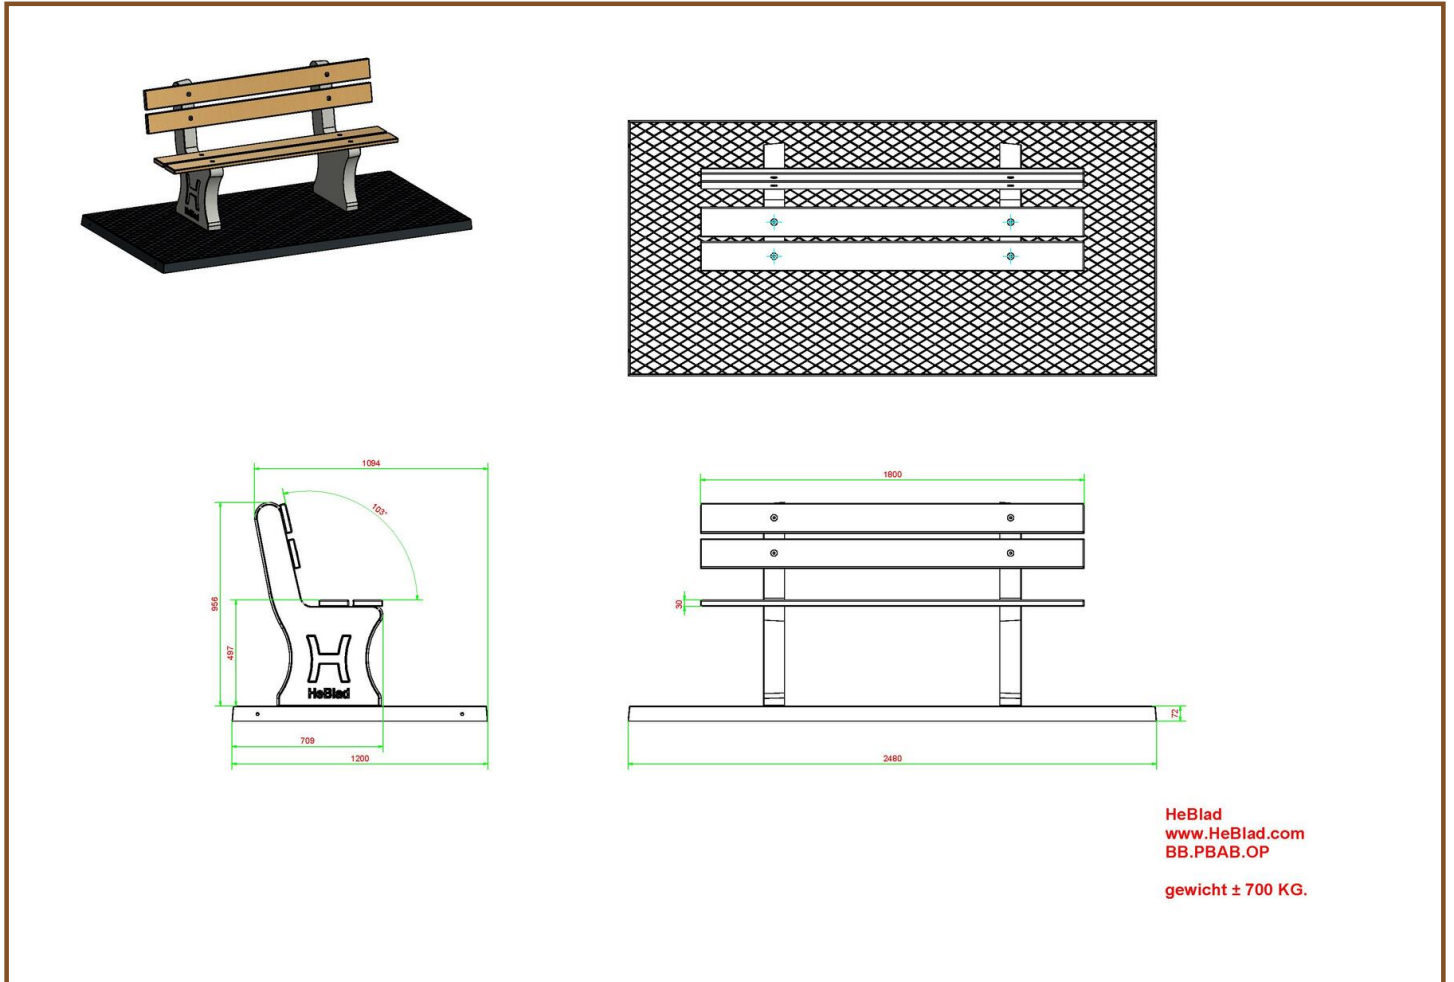

Specifications Park Bench with bottom plate Anthracite-Concrete

Product code	BB.PBAB.OP	Weight	650 kg
Colour	Anthracite concrete	Material seat	Bamboo
Dimensions (L X W)	248 x 120 cm	Number of seats	4
Seat height	50 cm	Thickness bottom plate	72 mm
Seating corner	103 degrees		

Related products

Our products are delivered from our factory in the Netherlands.