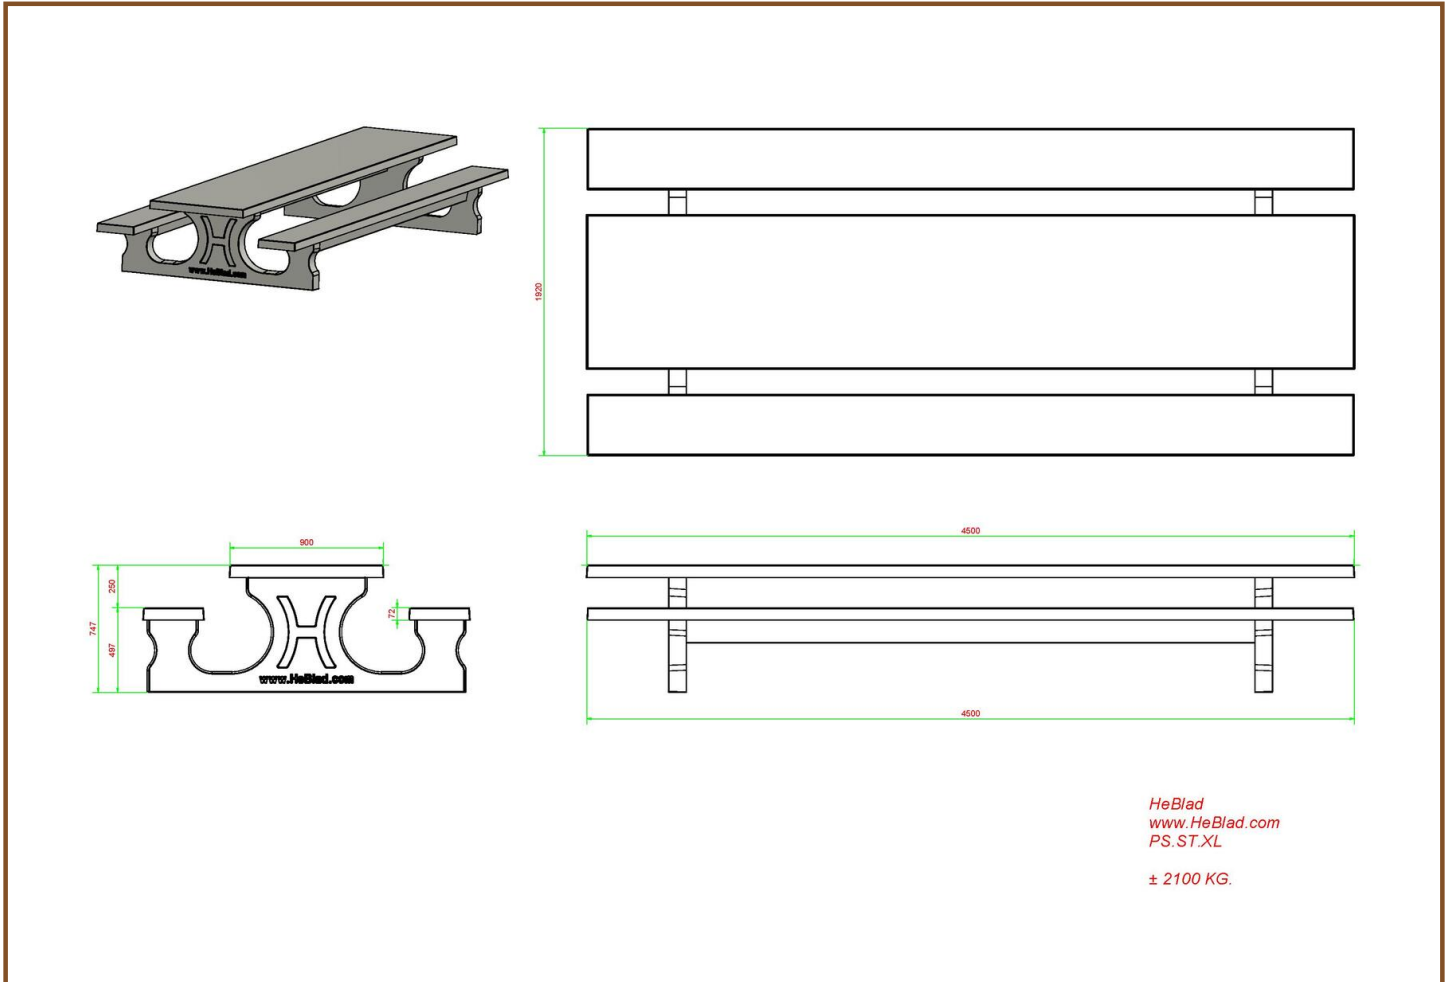

Our products are delivered from our factory in the Netherlands. 16 April 2024 - Prices subject to change

Specifications Picnic table Standard XL Natural Concrete

Product code	PS.ST.XL	Tabletop thickness	7.2 cm
Colour	Natural concrete	Seat height	49.7 cm
Dimensions (L x W x H)	450 x 192 x 75 cm	Weight	2100 kg
Dimensions tabletop (L x W)	450 x 90 cm	Material seat	Beton
Height tabletop	74.7 cm	Distance legs	354,5 cm (center to center)