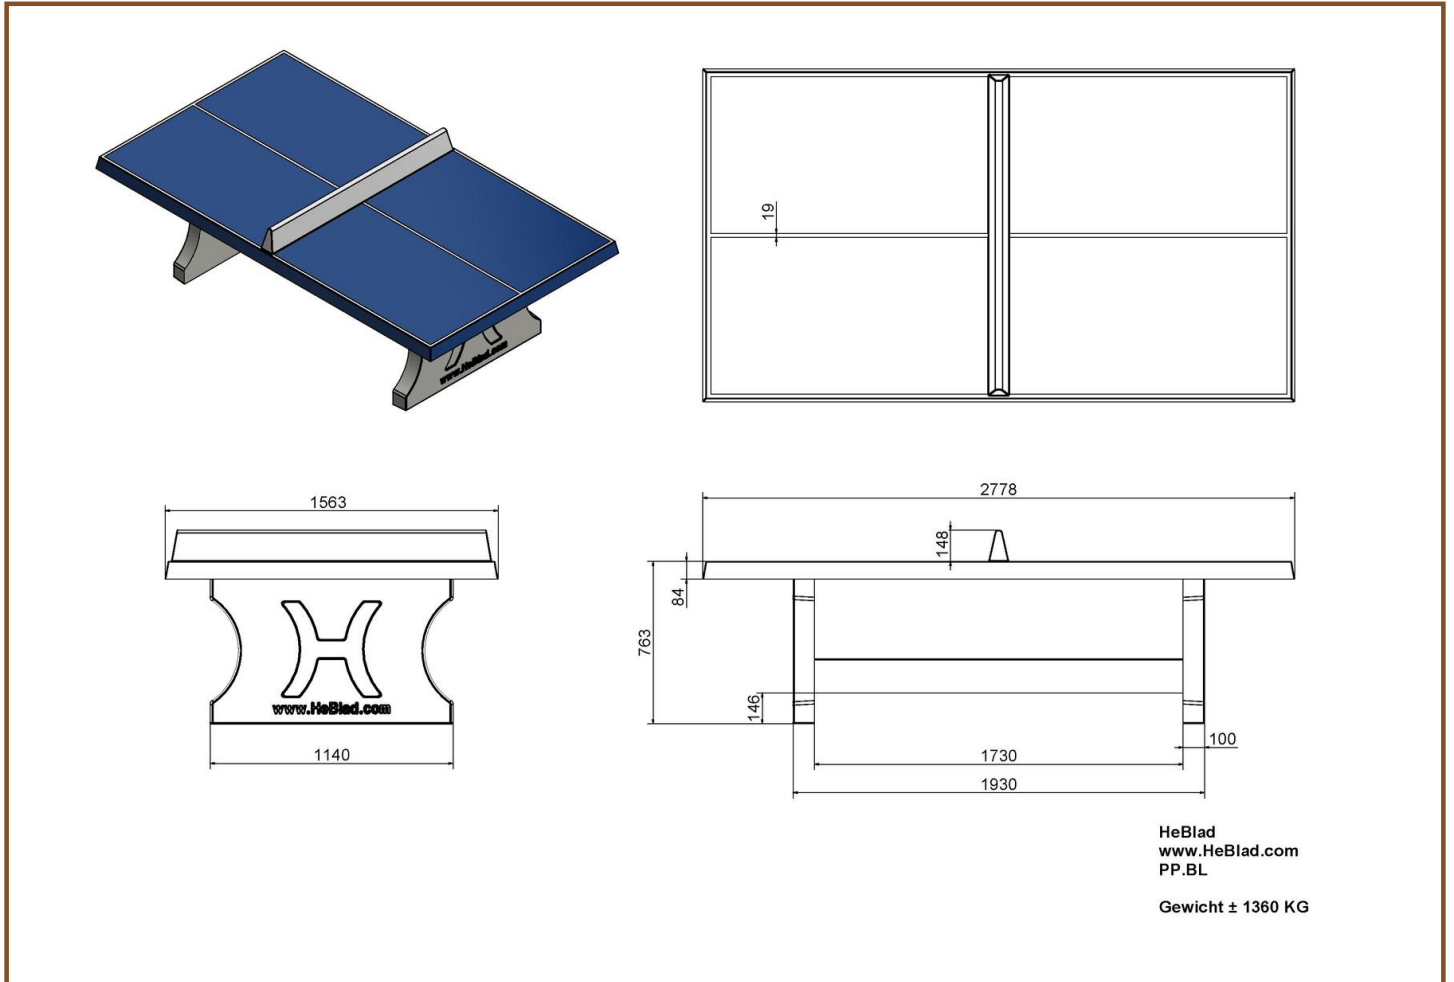

Specifications Concrete Ping-pong table blue

Product code	PP.BL	Height tabletop	76 cm
Colour	Blauw - RAL 5005	Height of the net	14,75 cm
Dimensions tabletop	274 x 152 cm	Weight	1360 kg
Dimensions underside tabletop	278 x 156 cm	Distance legs	183 cm (center to center)
Tabletop thickness	8,4 cm		

Related products

Our products are delivered from our factory in the Netherlands.