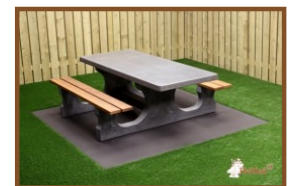

PS.DLAB.RT

Our products are delivered from our factory in the Netherlands.