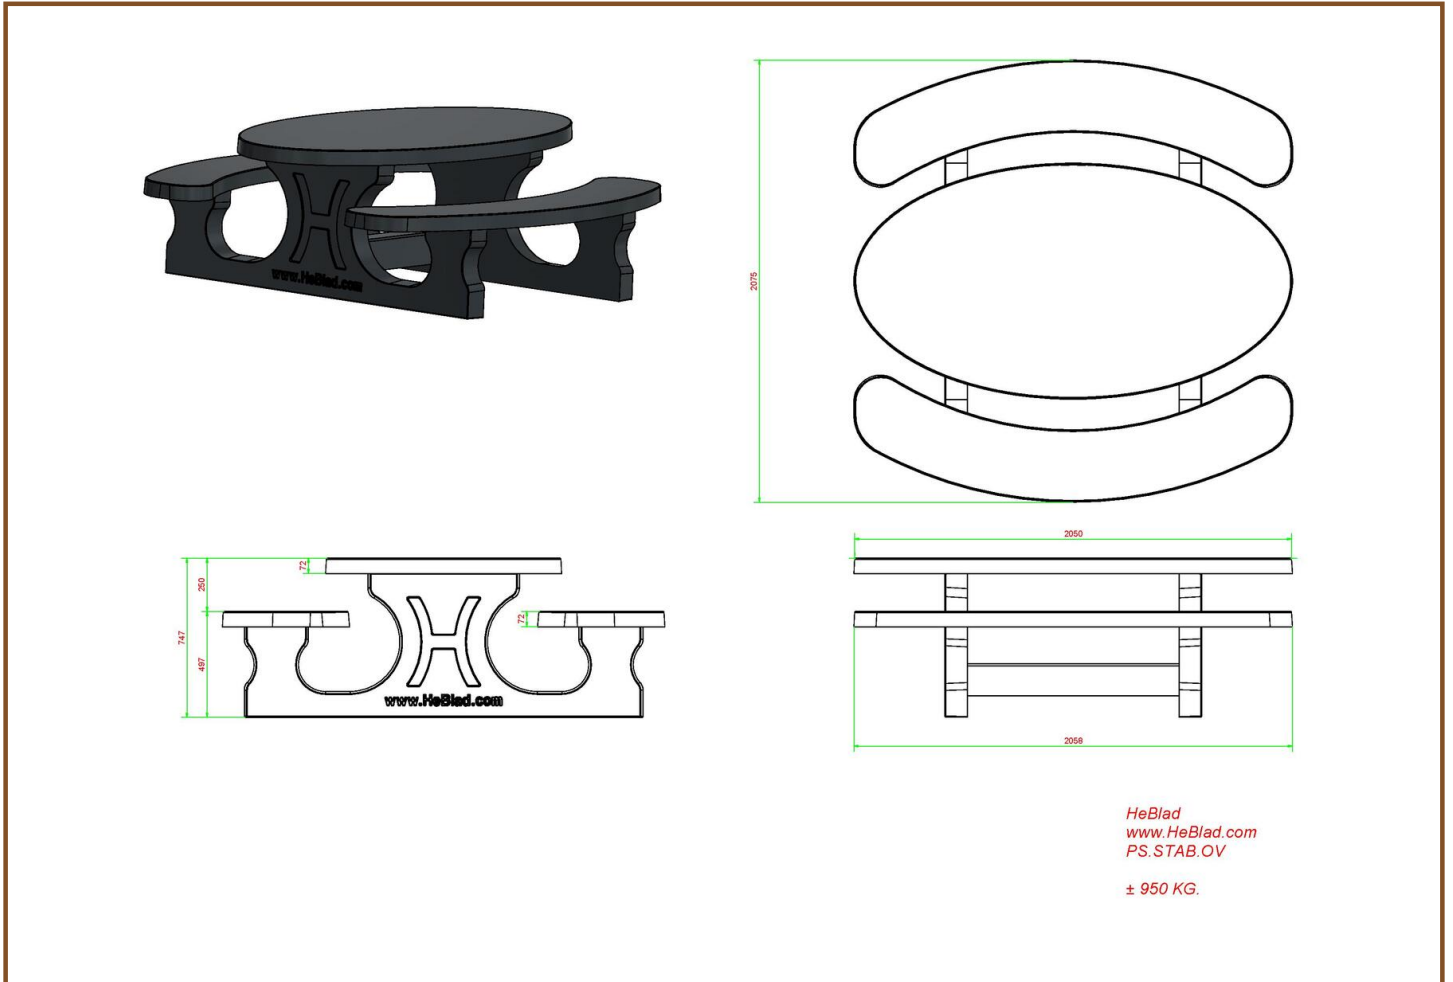

Our products are delivered from our factory in the Netherlands. 16 April 2024 - Prices subject to change

Specifications Picnic table Standard Oval Anthracite-Concrete

Product code	PS.STAB.OV	Tabletop thickness	7.2 cm
Colour	Anthracite concrete	Seat height	49.7 cm
Dimensions (L x W x H)	211 x 205 x 75 cm	Weight	950 kg
Dimensions tabletop (L x W)	205 x 110 cm	Material seat	Beton
Height tabletop	74.7 cm	Distance legs	110 cm (center to center)