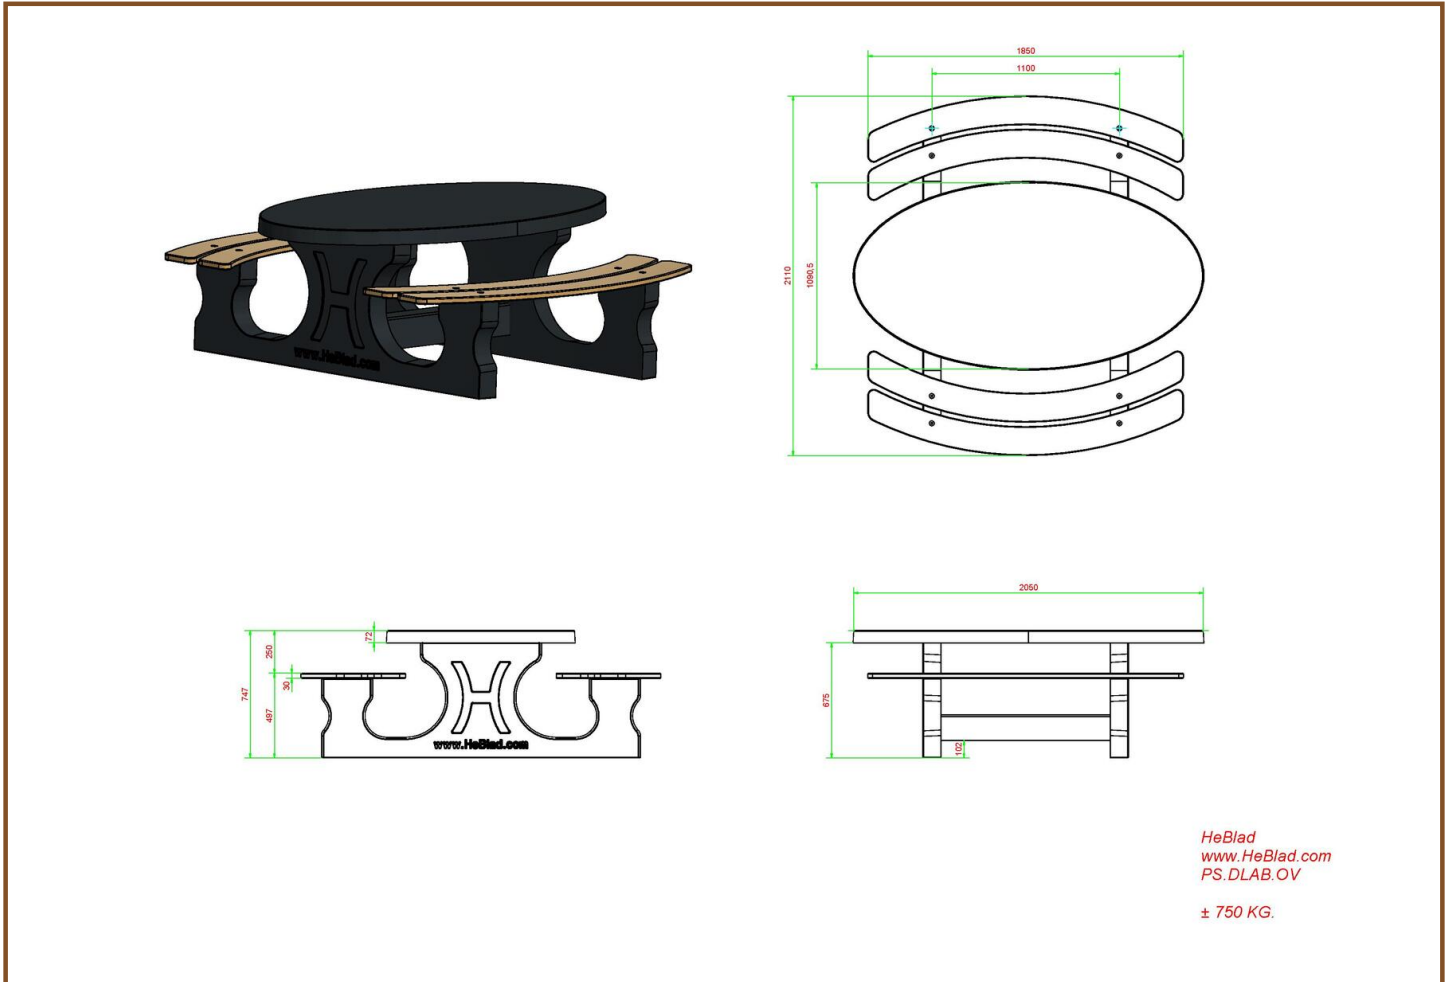

Our products are delivered from our factory in the Netherlands. 16 April 2024 - Prices subject to change

Specifications Picnic table DeLuxe Oval Anthracite-Concrete

Product code	PS.DLAB.OV	Tabletop thickness	7.2 cm
Colour	Anthracite concrete	Seat height	49.7 cm
Dimensions (L x W x H)	211 x 205 x 75 cm	Weight	750 kg
Dimensions tabletop (L x W)	205 x 110 cm	Material seat	Bamboo
Height tabletop	74.7 cm	Distance legs	110 cm (center to center)