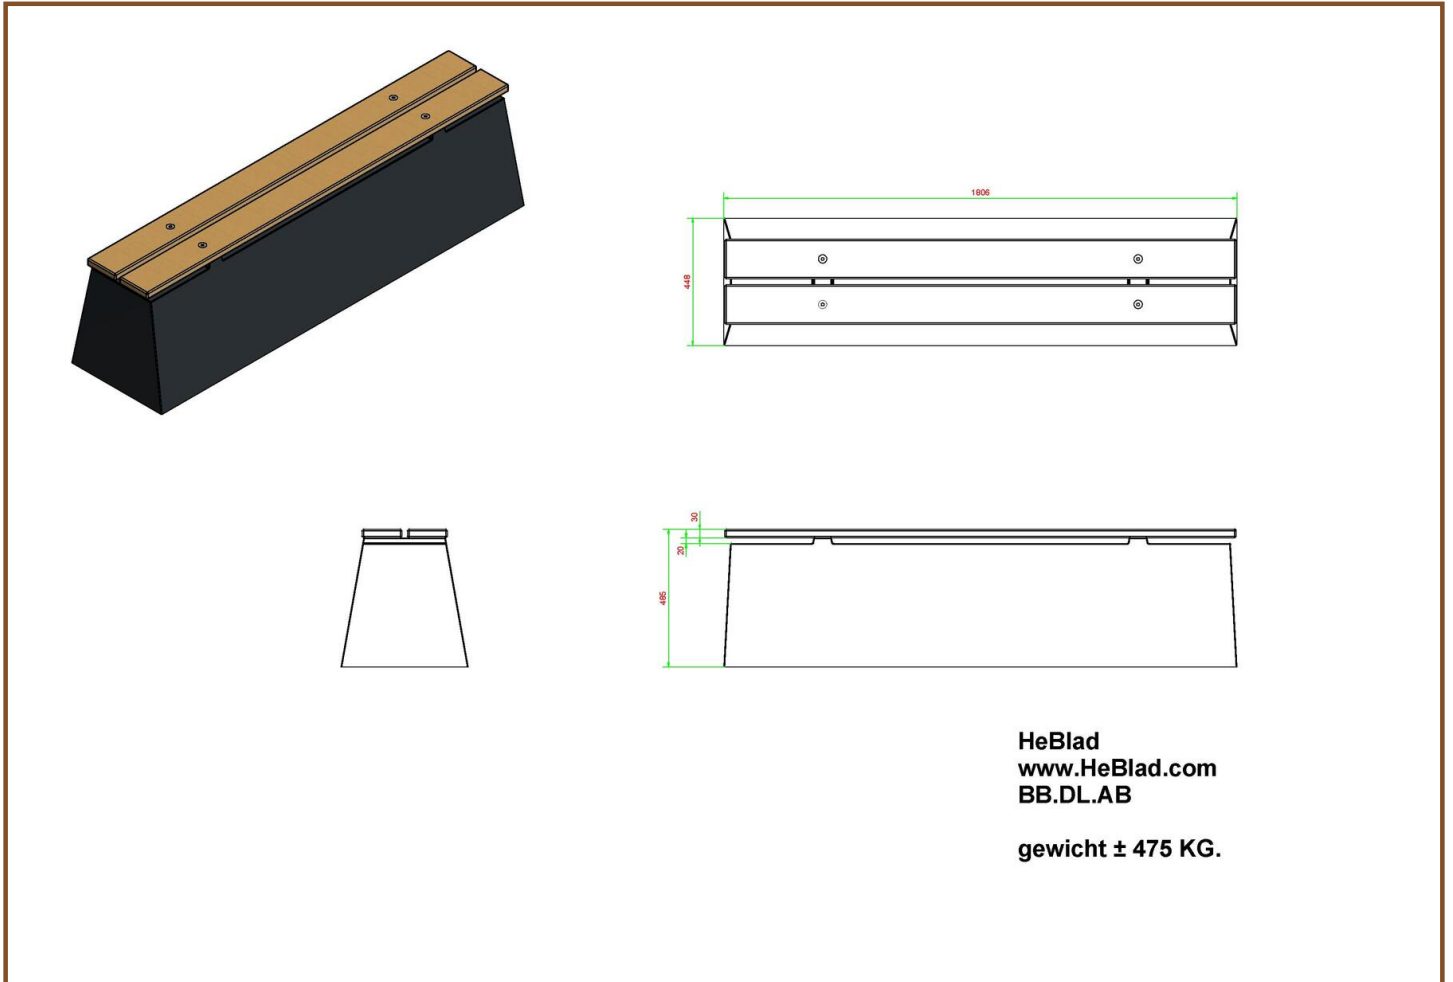

Our products are delivered from our factory in the Netherlands. 16 April 2024 - Prices subject to change

Specifications Bench DeLuxe Anthracite-Concrete

Product code	BB.DL.AB	Weight	475 kg
Colour	Anthracite concrete	Material seat	Bamboo
Dimensions (L x W x H)	180 x 45 x 50 cm	Number of seats	4
Seat height	50 cm		